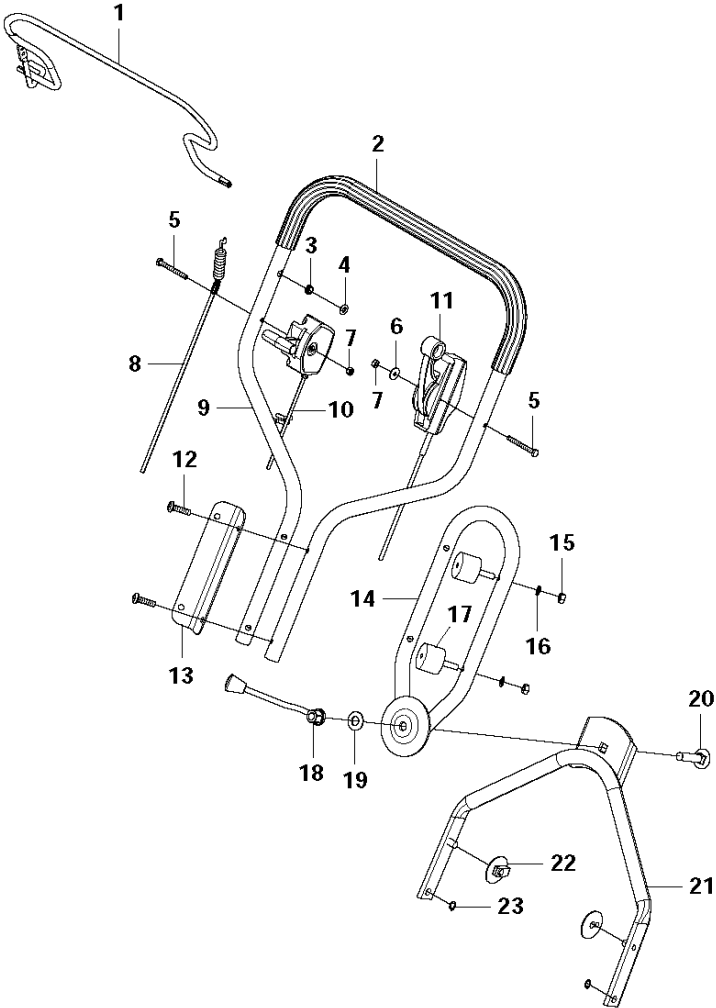

C WB 48S e, AUS/NZ
HANDLE

HANDLE

WB48 SE, 96644090204, 2012-01, AUS, NZ

Ref	Part no.	Description	Remark	Qty	Kit
1	503 31 11-02	BAIL ARM ASSY		1	
2	576 64 19-01	HANDLE GRIP		1	
3	503 32 09-01	BUSHING		1	
4	734 18 20-51	WASHER		1	
5	725 23 81-51	SCREW EHHM		2	
6	504 45 99-01	WASHER		1	
7	732 25 16-01	HEXAGON LOCKING NUT		2	
8	503 31 12-01	CABLE		1	
9	502 90 64-02	HANDLE ASSY		1	
10	503 31 30-01	THROTTLE CONTROL		1	
11	503 30 98-01	DRIVE CONTROL		1	
12	504 46 15-01	SCREW CRPANM		4	15
13	503 31 17-02	PLATE		1	
14	502 90 35-02	HANDLE ASSY		1	
15	731 23 18-01	HEXAGON NUT		4	
16	735 21 64-01	LOCK WASHER		4	
17	503 31 25-01	ANTI-VIBRATION MOUNT		4	
18	503 29 83-01	LEVER ASSY		1	
19	504 45 73-01	WASHER		1	
20	727 65 43-51	SCREW RSQM		1	21
21	503 28 43-02	HANDLE ASSY		1	
22	504 46 45-02	ADJUSTING WHEEL		2	
23	735 31 12-00	CIRCLIP		2