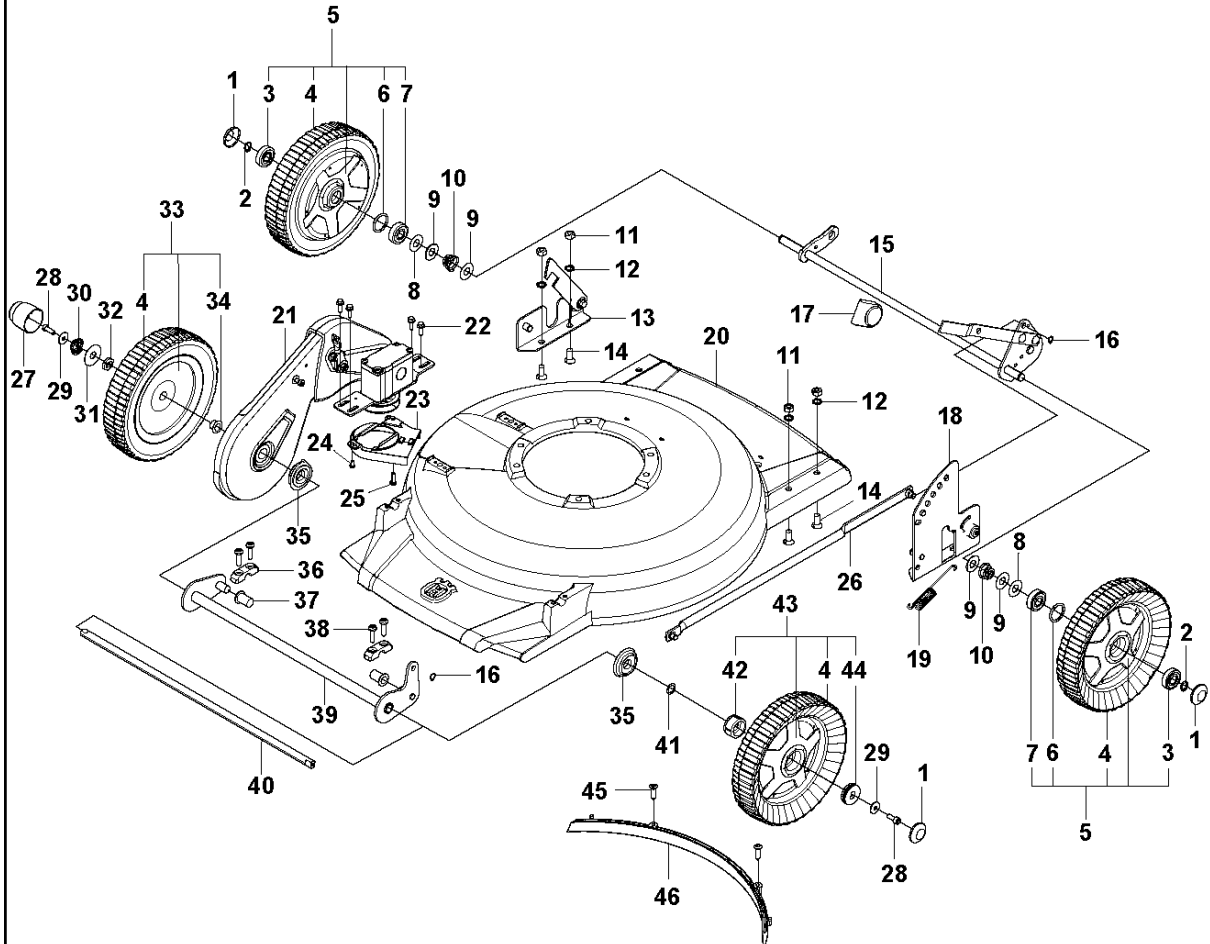

A WB 48S e, AUS/NZ
DECK

MOWER DECK / CUTTING DECK

WB48 SE, 96644090204, 2012-01, AUS, NZ

Ref	Part no.	Description	Remark	Qty	Kit
1	503 27 51-01	HUB CAP		3	
2	504 45 83-01	CIRCLIP		2	
3	502 88 27-01	BALL BEARING	6201-2RS/B9	2	5
4	510 10 96-01	TYRE		4	5, 33, 43
5	503 27 54-02	WHEEL ASSY		2	
6	504 46 18-01	SPACER RING		2	5
7	503 24 29-01	BALL BEARING	6201-2RS	2	5
8	504 45 76-01	WASHER		2	
9	504 45 73-01	WASHER		4	
10	503 33 30-01	SPRING		2	
11	731 23 18-01	HEXAGON NUT		4	
12	735 21 64-01	LOCK WASHER		4	
13	503 26 58-02	HANDLE SUPPORT ASSY		1	
14	504 45 70-01	SCREW SLCSFM		4	
15	503 25 80-01	REAR AXLE ASSY		1	
16	735 31 10-00	CIRCLIP		2	
17	504 46 47-01	KNOB		1	
18	503 24 90-02	INDEX PLATE ASSY		1	
19	503 25 76-01	SPRING		1	
20	505 43 87-02	CHASSIS		1	
21	578 26 66-02	GEAR BOX ASSY		1	
22	725 23 29-61	SCREW EHHFT		4	
23	522 54 63-01	BELT GUARD		1	
24	522 63 56-01	SCREW ITXPANM		1	
25	504 46 70-01	SCREW ITXPANM		1	
26	503 24 95-02	ROD ASSY		1	
27	504 46 51-01	HUB CAP		1	
28	504 45 67-01	SCREW IHSCM		2	
29	504 45 99-01	WASHER		2	
30	503 33 23-01	SPRING		1	
31	504 46 09-01	WASHER		1	
32	504 46 13-01	DRIVER		1	
33	503 31 74-02	WHEEL ASSY		1	
34	503 27 71-01	BUSHING		1	
35	504 46 36-01	BUSHING		2	
36	504 46 38-02	BRACKET		2	
37	502 89 81-02	CASING		2	
38	504 45 71-01	SCREW ITXPANM		4	
39	503 26 92-01	FRONT AXLE		1	
40	502 87 38-01	DRIVE SHAFT		1	
41	504 45 98-01	WASHER		1	
42	503 27 64-01	BUSHING		1	
43	503 27 55-02	WHEEL ASSY		1	
44	503 27 62-01	BUSHING		1	
45	504 45 65-01	SCREW ITXPANT		2	
46	503 24 30-01	MULCH WALL		1	
47	502 88 40-01	WARNING DECAL		1	
48	574 20 78-01	LABEL		1	
49	513 99 61-00	DECAL		1