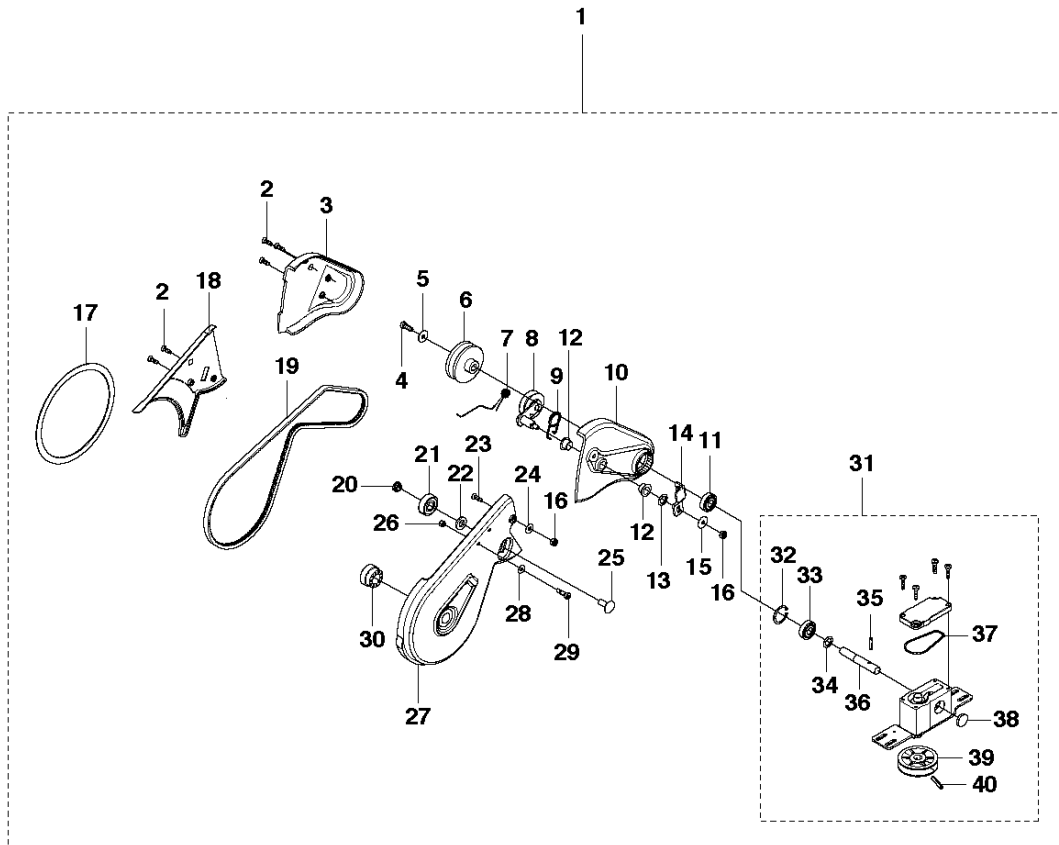

B WB 48S e, AUS/NZ
GEAR

GEARS

WB48 SE, 96644090204, 2012-01, AUS, NZ

Ref	Part no.	Description	Remark	Qty	Kit
1	578 26 66-02	GEAR BOX ASSY			
2	578 97 60-01	SCREW ITXPANTT		5	1
3	578 26 55-02	COVER		1	1
4	504 45 67-01	SCREW IHSCM		1	1
5	504 45 99-01	WASHER		1	1
6	578 77 11-01	PULLEY		1	1
7	502 88 03-01	SPRING		1	1
8	503 32 32-01	PULLEY ASSY		1	1
9	503 32 66-01	SPRING		1	1
10	578 26 53-02	HOUSING		1	1
11	503 24 29-01	BALL BEARING	6201-2RS	1	1
12	503 27 71-01	BUSHING		2	1
13	504 46 08-01	WASHER		1	1
14	578 89 81-01	FOLDER		1	1
15	734 18 13-51	WASHER		1	1
16	732 25 16-01	HEXAGON LOCKING NUT		2	1
17	578 26 56-01	SEALING RING		1	1
18	578 26 54-02	COVER		1	1
19	580 79 40-01	V-BELT	Kit: 5254799-01 (Belt with shell)	1	1
20	503 31 76-01	BARREL NUT		1	1
21	738 22 01-19	BALL BEARING	6201-2RS1	1	1
22	504 46 06-01	WASHER		1	1
23	725 63 69-51	SCREW IHCSFM		1	1
24	503 32 40-01	SPRING		1	1
25	727 64 51-51	SCREW RSQM		1	1
26	732 25 14-01	HEXAGON LOCKING NUT		1	1
27	578 26 52-02	HOUSING		1	1
28	504 45 60-01	WASHER, 5X13X1		1	1
29	504 46 19-01	SCREW IHSCM		1	1
30	503 32 44-01	BUSHING		1	1
31	503 32 81-02	WORM GEAR ASSY		1	1
32	505 15 02-01	CIRCLIP		1	1, 31
33	503 31 18-01	BALL BEARING		1	1, 31
34	503 33 03-01	O-RING		1	1, 31
35	504 45 54-01	SPRING PIN		1	1, 31
36	503 33 02-01	SHAFT		1	1, 31
37	503 33 05-01	GASKET		1	1, 31
38	503 33 04-01	PLUG		1	1, 31
39	503 33 01-01	PULLEY		1	1, 31
40	504 45 55-01	SPRING PIN		1	1, 31