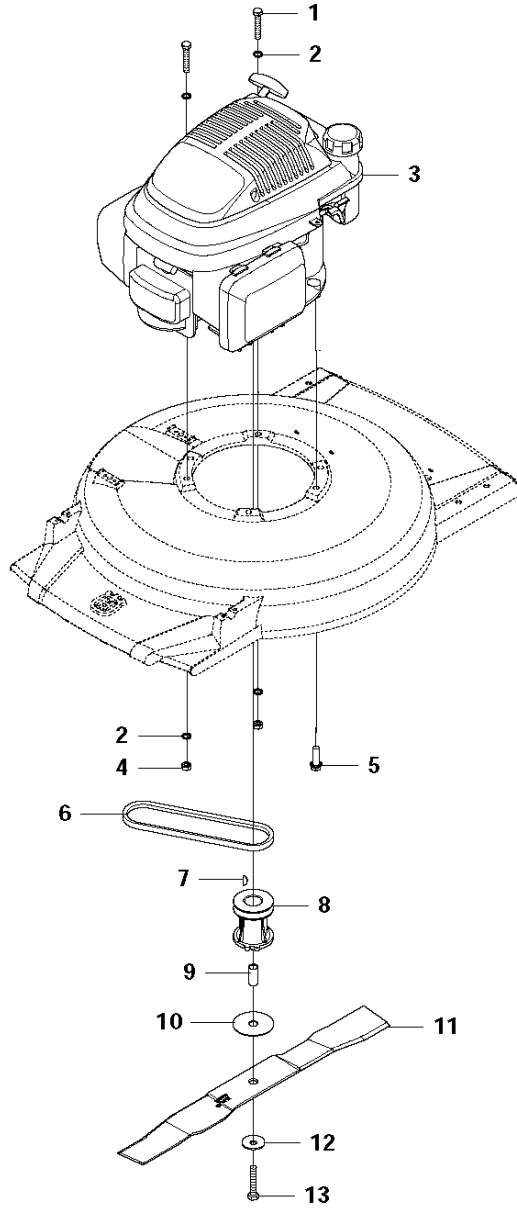

SPARE PARTS LIST

LAWN MOWERS: CONSUMER
WALK-BEHINDS

WB48 SE, 96644090204, 2012-01, AUS,
NZ

D WB 48S e, AUS/NZ
ENGINE

ENGINE

WB48 SE, 96644090204, 2012-01, AUS, NZ

Ref	Part no.	Description	Remark	Qty	Kit
1	725 24 60-71	SCREW EHHM		2	
2	735 21 64-01	LOCK WASHER		4	
3	000 00 00-00	W/O DESCRIPTION	GCV 160E A4G9 SD, Honda	1	
4	731 23 18-01	HEXAGON NUT		2	
5	502 88 29-01	SCREW		1	
6	502 94 53-01	V-BELT	Kit: 5254800-01 (Belt with shell)	1	
7	504 46 05-01	WOODRUF KEY		1	
8	502 87 22-01	BLADE SUPPORT		1	
9	503 26 10-01	BLADE BUSHING		1	
10	503 25 94-01	WASHER		1	
11	502 88 13-01	MOWER BLADE		1	
12	503 33 25-01	SPRING		1	
13	504 45 64-02	SCREW EHHU		1	
14	577 67 03-01	DECAL		1	