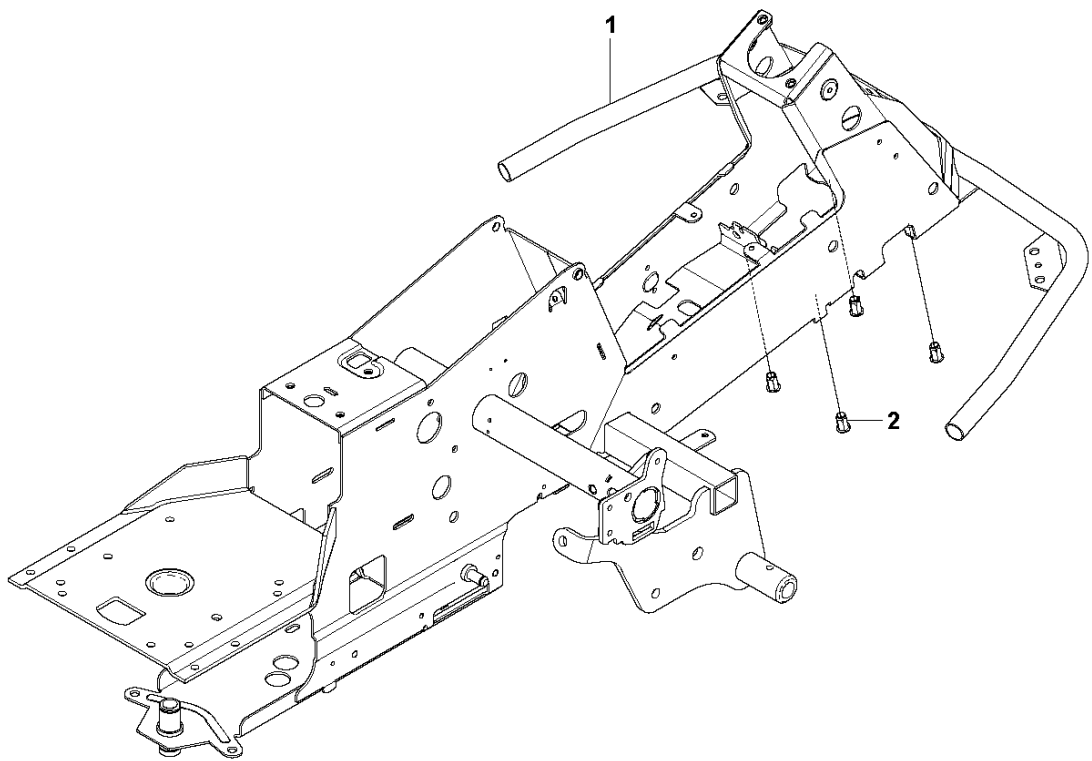

F R220T
CHASSIS

CHASSIS / FRAME
2012-03

R220T, 966785701, 967032001, 967150901,

Ref	Part no.	Description	Remark	Qty	Kit
1	577 93 90-01	CHASSIS		1	
2	506 91 62-01	BLIND RIVET NUT		4