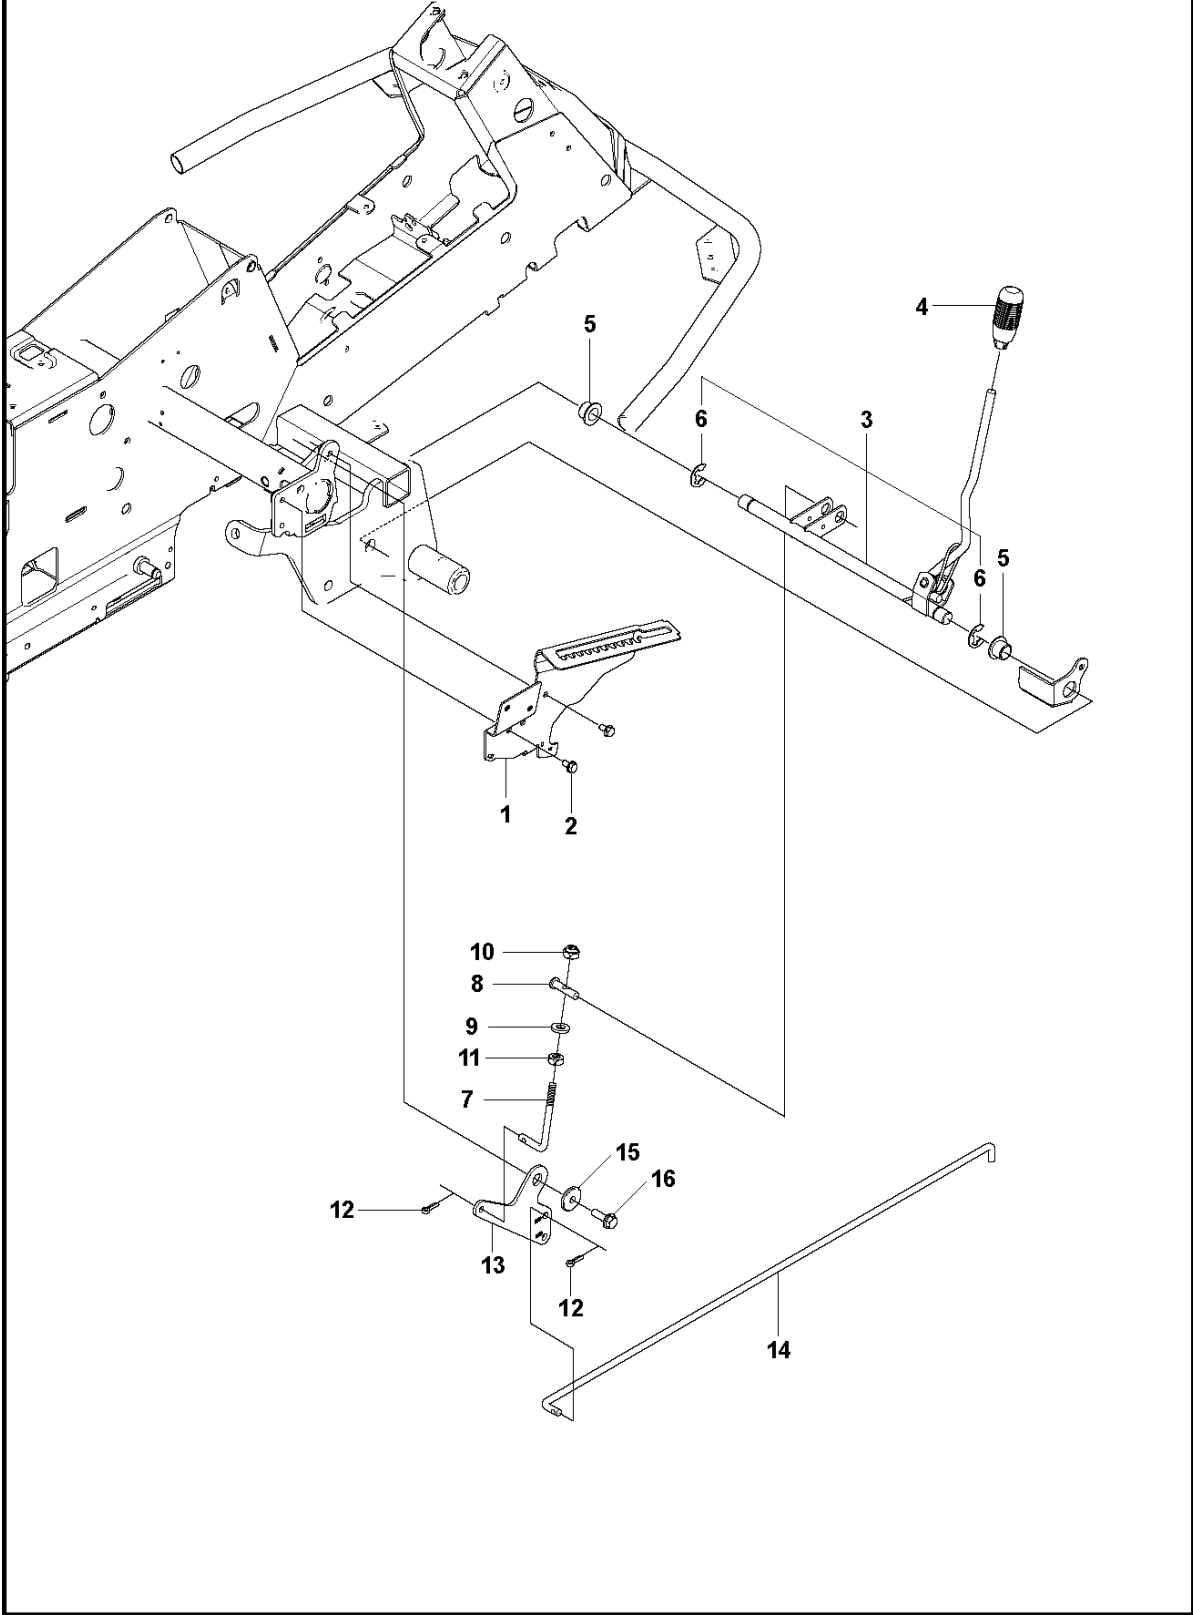

D R220T
HEIGHT ADJUSTMENT

HEIGHT ADJUSTMENT
2012-03

R220T, 966785701, 967032001, 967150901,

Ref	Part no.	Description	Remark	Qty	Kit
1	578 00 13-02	BRACKET ASSY		1	
2	506 57 01-03	SCREW EHHFM		2	
3	577 99 99-01	HEIGHT ADJUSTER		1	
4	506 54 20-01	HANDLE		1	
5	506 55 43-01	BEARING		2	
6	735 31 22-20	E-CLIP		2	
7	506 90 82-01	HEIGHT ROD		1	
8	506 78 46-01	PIN		1	
9	734 11 72-01	WASHER		1	
10	732 21 18-01	LOCK NUT		1	
11	731 23 18-01	HEXAGON NUT		1	
12	721 61 83-01	SPLIT PIN		2	
13	578 04 07-01	LINK		1	
14	523 11 45-01	CONNECTION ROD		1	
15	506 91 87-02	WASHER		1	
16	506 57 01-05	SCREW EHHFM		1