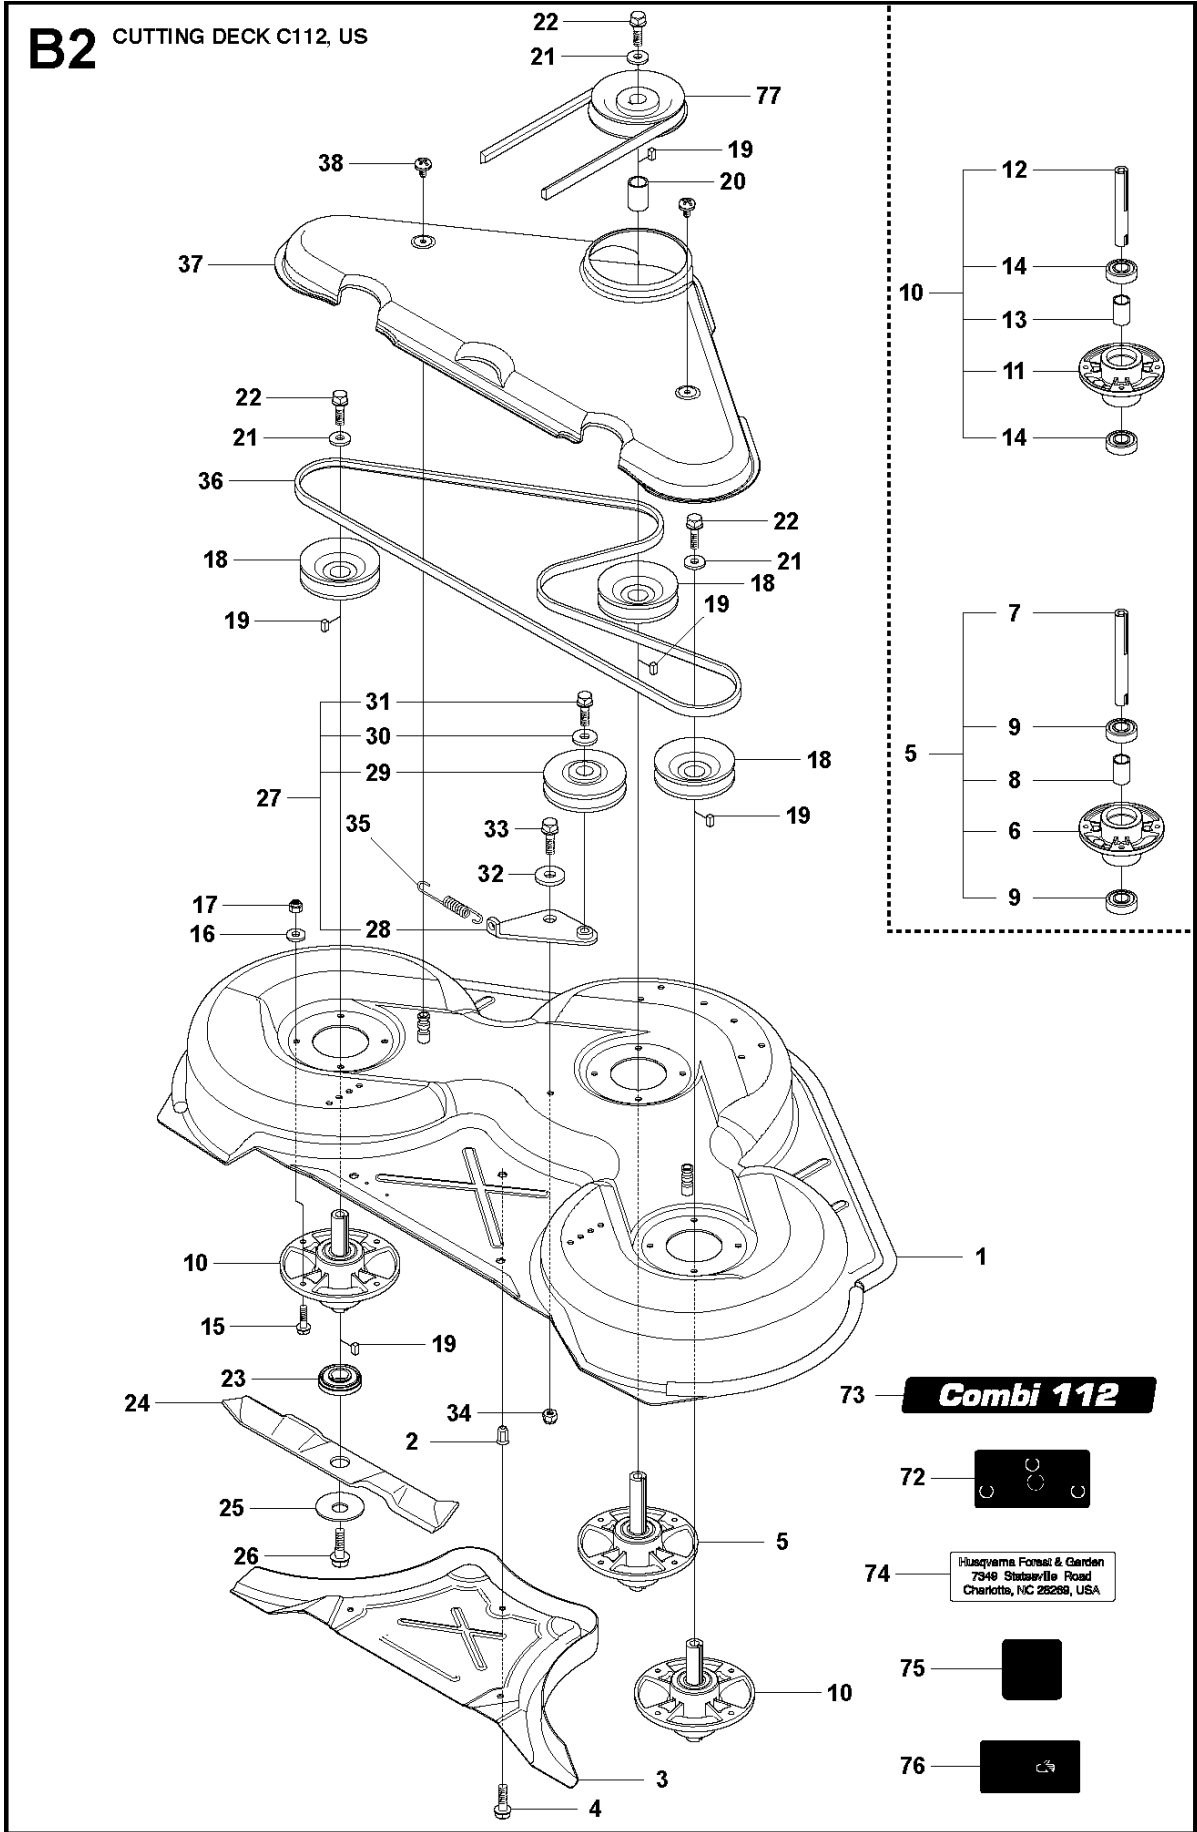

B2 CUTTING DECK C112, US

44"/112CM CUTTING DECK
2012-03

R220T, 966785701, 967032001, 967150901,

Ref	Part no.	Description	Remark	Qty	Kit
1	574 20 95-01	CUTTING DECK		1	
2	506 91 62-01	BLIND RIVET NUT		3	
3	544 44 93-01	PLUG		1	
4	506 57 01-04	SCREW EHHFM		3	
5	576 38 41-01	BLADE HOUSING ASSY		1	
6	576 38 42-01	BEARING HOUSING		1	
7	576 38 43-01	SHAFT		1	
8	576 38 44-01	SPACING SLEEVE		1	
9	738 23 04-34	BALL BEARING		2	
10	576 38 41-02	BLADE HOUSING ASSY		2	
11	576 38 42-01	BEARING HOUSING		1	
12	576 38 43-02	SHAFT		1	
13	576 38 44-01	SPACING SLEEVE		1	
14	738 23 04-34	BALL BEARING		2	
15	535 42 38-01	SCREW RSQM		12	
16	734 11 64-01	WASHER		12	
17	732 21 18-01	LOCK NUT		12	
18	506 92 21-01	PULLEY		3	
19	506 53 35-01	PARALLEL KEY		7	
20	544 06 80-02	SPACING SLEEVE		1	
21	734 11 74-41	WASHER		3	
22	544 11 41-01	SCREW EHHM		3	
23	535 50 42-02	BLADE BRACKET		3	
24	504 18 81-01	RIDE ON BLADE		3	
25	506 79 23-01	KNIFE PLATE		3	
26	544 11 41-01	SCREW EHHM		3	
27	506 54 07-01	BELT TENSIONER ASSY		1	
28	506 51 95-01	SPÄNNARM KPL.		1	
29	506 53 27-01	PULLEY		1	
30	734 11 64-41	WASHER		1	
31	506 55 83-02	SCREW EHHFT		1	
32	506 91 87-02	WASHER		1	
33	725 24 51-71	SCREW EHHM		1	
34	732 21 18-01	LOCK NUT		1	
35	506 53 31-01	SPRING		1	
36	535 41 19-01	BELT		1	
37	544 09 62-01	BELT COVER		1	
38	544 40 05-01	SCREW		2	
72	506 78 97-01	LABEL		1	
73	544 23 81-05	LABEL		2	
74	506 98 39-01	DECAL		1	
75	535 43 74-01	LABEL WARNING		1	
76	574 51 00-01	DECAL		2	
77	506 77 86-01	PULLEY		1