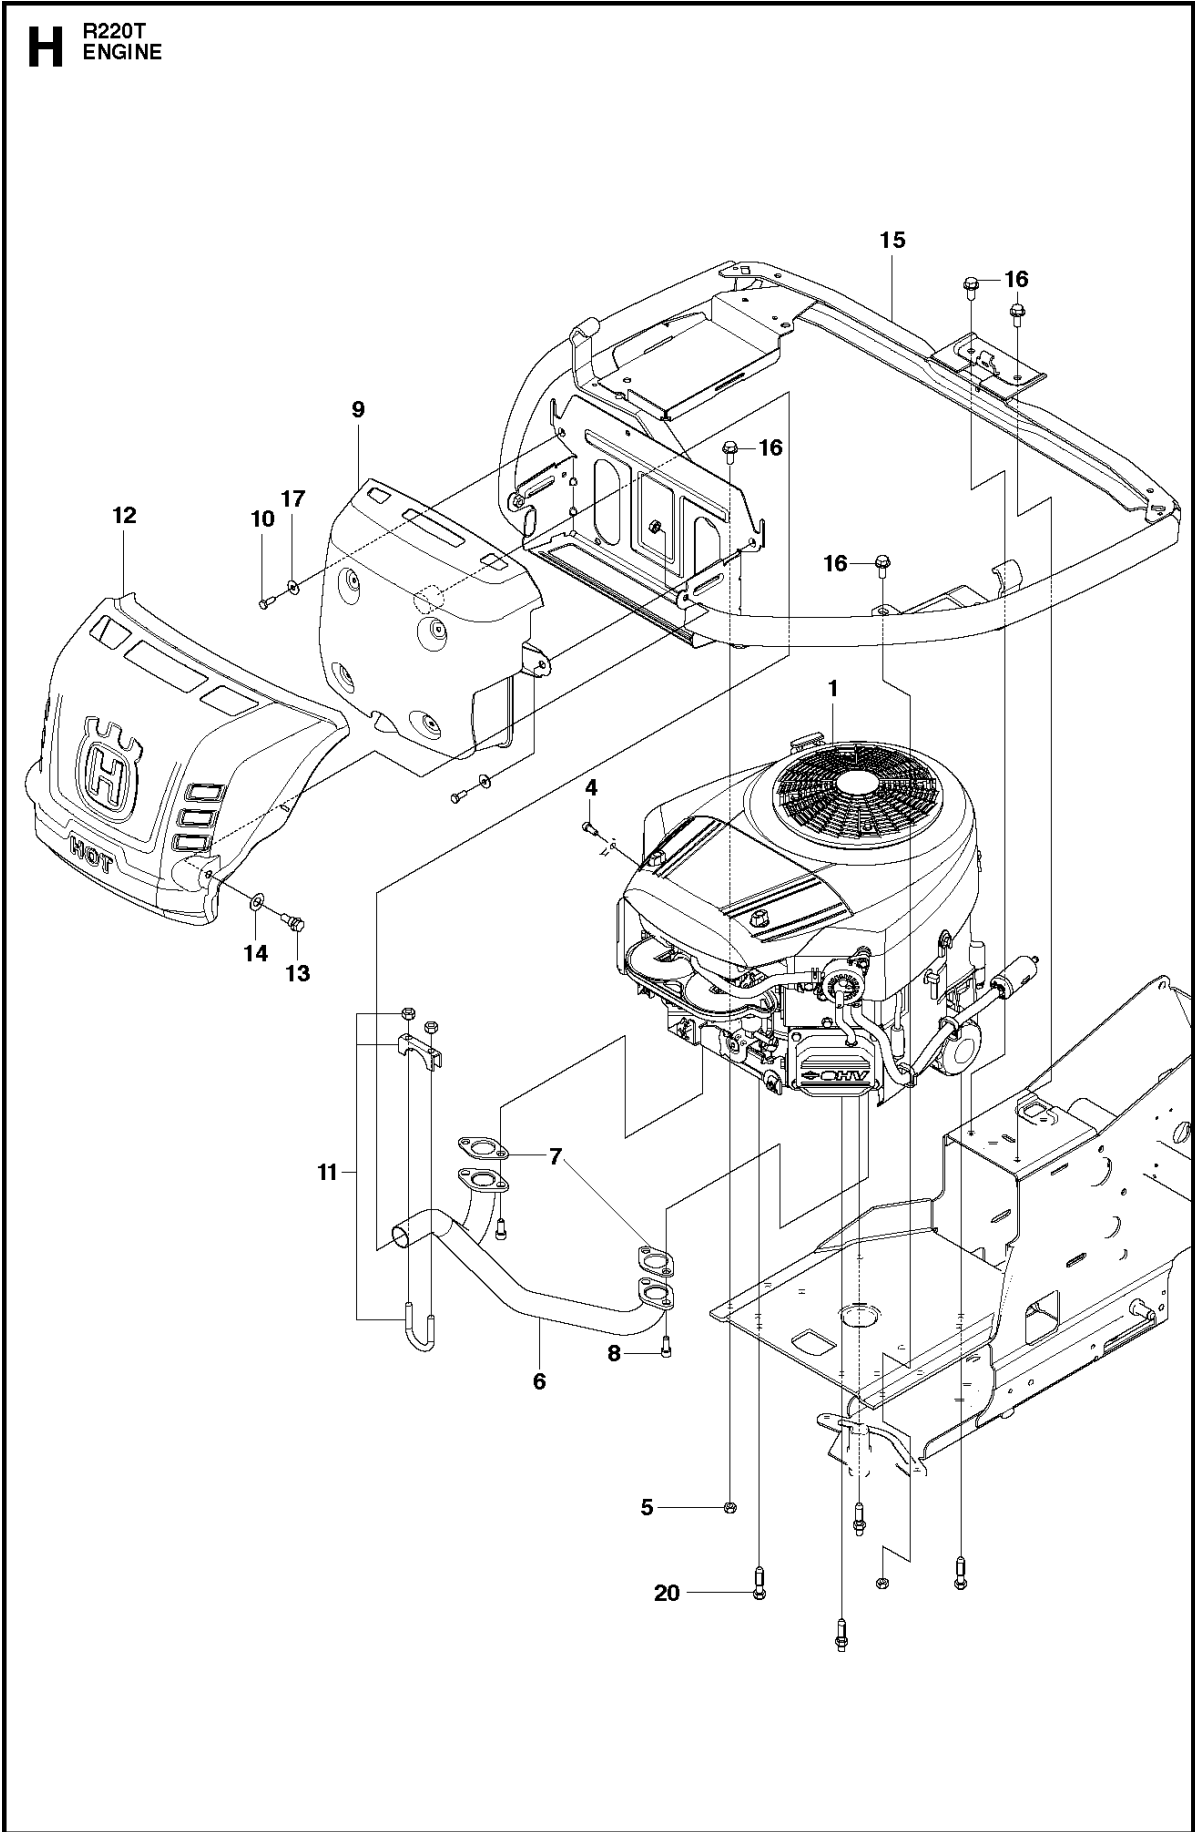

ENGINE
2012-03

R220T, 966785701, 967032001, 967150901,

Ref	Part no.	Description	Remark	Qty	Kit
1	578 32 74-01	ENGINE		1	
4	578 87 89-01	SCREW		1	
5	732 21 18-01	LOCK NUT		6	
6	578 05 86-01	MANIFOLD		1	
7	506 91 45-01	GASKET		1	
8	506 55 63-01	SCREW UNC		2	
9	577 81 36-01	MUFFLER		1	
10	725 23 64-61	SCREW EHHFT		2	
11	506 66 84-01	AVGASKLAMMA KPL.		1	
12	579 48 16-01	HEAT SHIELD		1	
13	506 59 74-01	COLLAR SCREW		2	
14	506 83 94-01	SPRING WASHER		2	
15	577 84 91-01	ENGINE FRAME		1	
16	506 57 01-04	SCREW EHHFM		4	
17	734 11 54-41	WASHER		2	
20	578 20 75-01	STUD SCREW		4