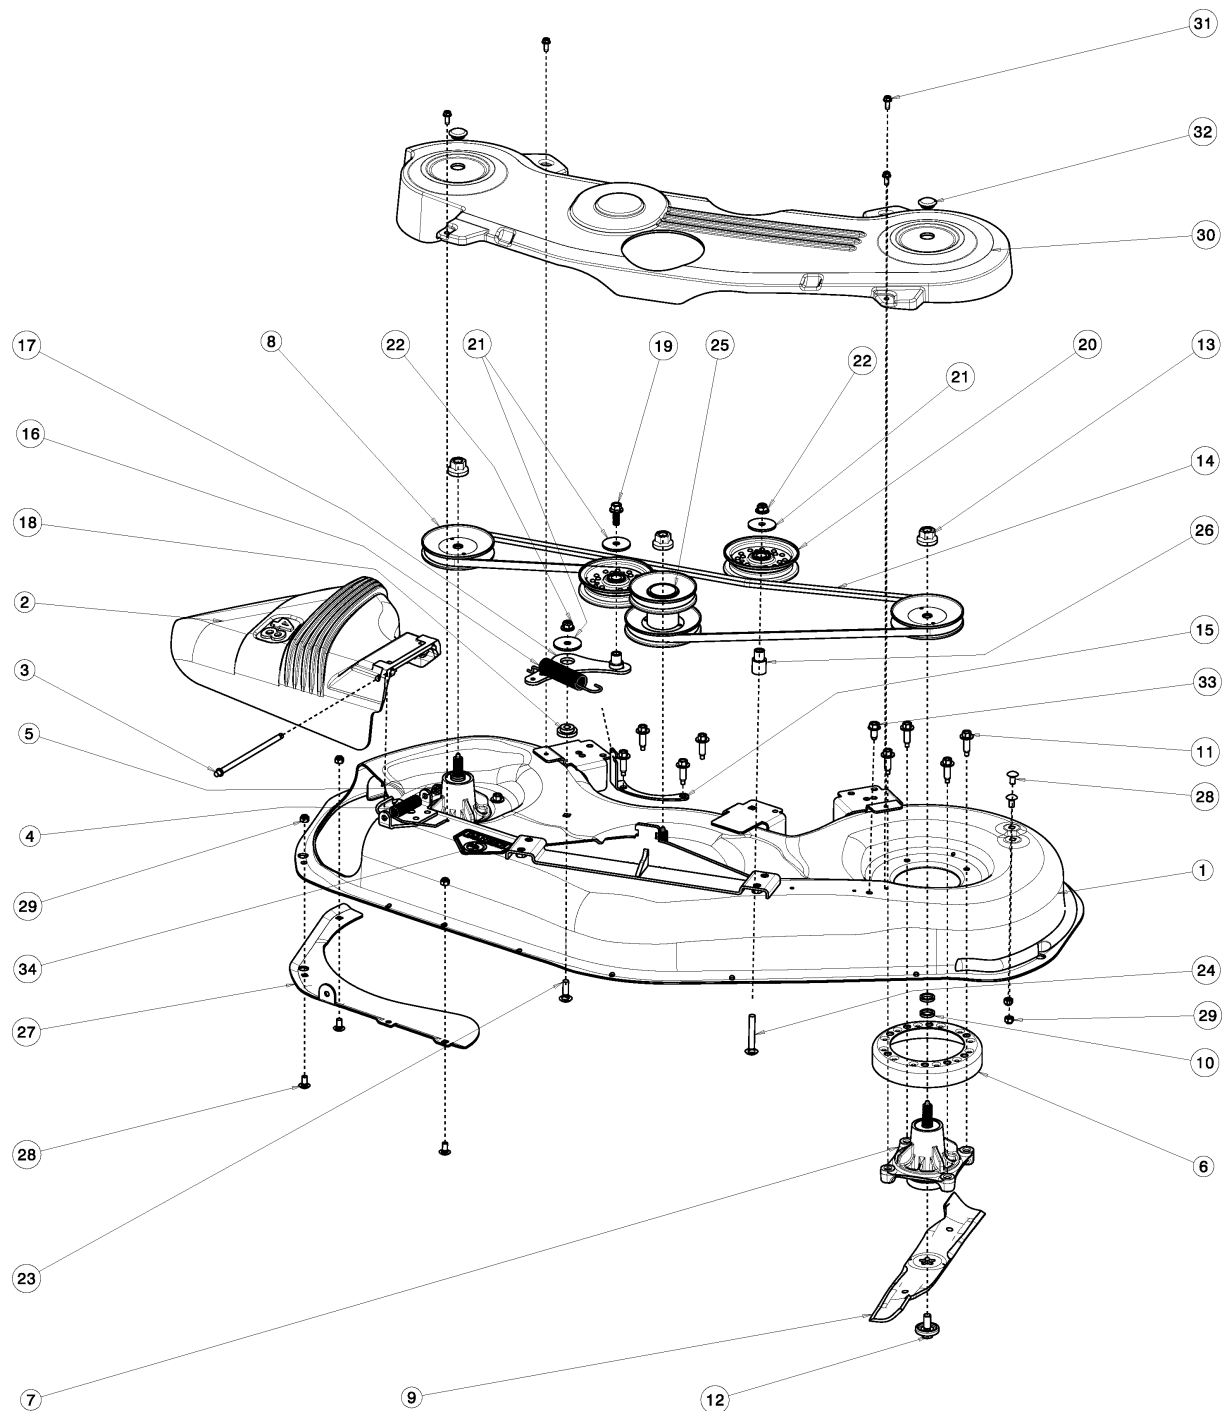

# SPARE PARTS LIST

**B2** CUTTING DECK C112, US

44"/112CM CUTTING DECK  
2012-03

R220T, 966785701, 967032001, 967150901,

Ref	Part no.	Description	Remark	Qty	Kit
1	574 20 95-01	CUTTING DECK		1	
2	506 91 62-01	BLIND RIVET NUT		3	
3	544 44 93-01	PLUG		1	
4	506 57 01-04	SCREW EHHFM		3	
5	576 38 41-01	BLADE HOUSING ASSY		1	
6	576 38 42-01	BEARING HOUSING		1	
7	576 38 43-01	SHAFT		1	
8	576 38 44-01	SPACING SLEEVE		1	
9	738 23 04-34	BALL BEARING		2	
10	576 38 41-02	BLADE HOUSING ASSY		2	
11	576 38 42-01	BEARING HOUSING		1	
12	576 38 43-02	SHAFT		1	
13	576 38 44-01	SPACING SLEEVE		1	
14	738 23 04-34	BALL BEARING		2	
15	535 42 38-01	SCREW RSQM		12	
16	734 11 64-01	WASHER		12	
17	732 21 18-01	LOCK NUT		12	
18	506 92 21-01	PULLEY		3	
19	506 53 35-01	PARALLEL KEY		7	
20	544 06 80-02	SPACING SLEEVE		1	
21	734 11 74-41	WASHER		3	
22	544 11 41-01	SCREW EHHM		3	
23	535 50 42-02	BLADE BRACKET		3	
24	504 18 81-01	RIDE ON BLADE		3	
25	506 79 23-01	KNIFE PLATE		3	
26	544 11 41-01	SCREW EHHM		3	
27	506 54 07-01	BELT TENSIONER ASSY		1	
28	506 51 95-01	SPÄNNARM KPL.		1	
29	506 53 27-01	PULLEY		1	
30	734 11 64-41	WASHER		1	
31	506 55 83-02	SCREW EHHFT		1	
32	506 91 87-02	WASHER		1	
33	725 24 51-71	SCREW EHHM		1	
34	732 21 18-01	LOCK NUT		1	
35	506 53 31-01	SPRING		1	
36	535 41 19-01	BELT		1	
37	544 09 62-01	BELT COVER		1	
38	544 40 05-01	SCREW		2	
72	506 78 97-01	LABEL		1	
73	544 23 81-05	LABEL		2	
74	506 98 39-01	DECAL		1	
75	535 43 74-01	LABEL WARNING		1	
76	574 51 00-01	DECAL		2	
77	506 77 86-01	PULLEY		1	