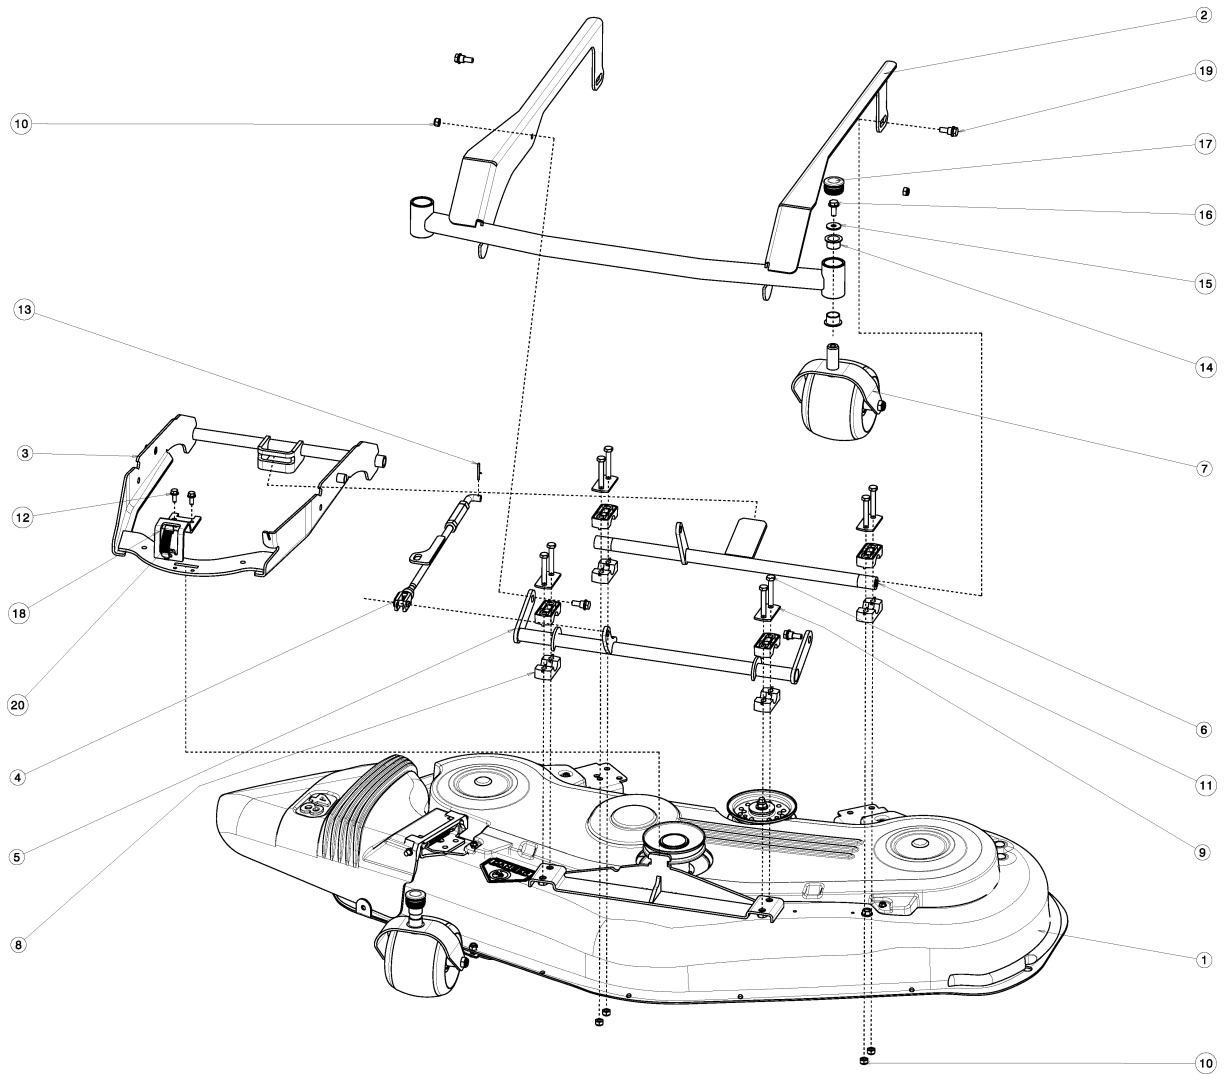

48"/122CM CUTTING DECK
2012-03

R220T, 966785701, 967032001, 967150901,

Ref	Part no.	Description	Remark	Qty	Kit
1	579 04 88-01	DECK SHELL ASSY		1	
2	578 42 59-01	DECK FRAME		1	
3	523 08 75-01	DECK ATTACHMENT		1	
4	523 11 42-02	PARALLELL ROD ASSY		1	
5	580 25 31-01	CROSS BAR		1	
6	580 25 32-01	CROSS BAR		1	
7	574 21 01-01	PIVOT WHEEL ASSY		1	
8	506 86 96-01	BEARING		1	
9	506 81 38-01	REINFORCING PLATE		1	
10	732 21 18-01	LOCK NUT		1	
11	725 24 61-51	SCREW EHHM		1	
12	725 23 68-61	SCREW EHHFT		1	
13	721 61 83-01	SPLIT PIN		1	
14	578 97 59-01	BEARING		1	
15	734 11 64-41	WASHER		1	
16	506 57 01-04	SCREW EHHFM		1	
17	574 03 48-01	PLUG		1	
18	523 11 46-01	LOCK		1	
19	506 59 74-01	COLLAR SCREW		1	
20	503 89 47-03	SNAP		1