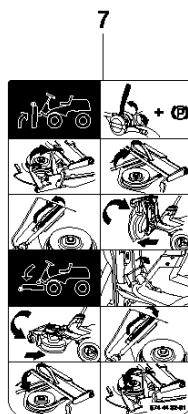

R R220T
DECALS

1

STARTING INSTRUCTIONS

1. READ THE MANUAL.
2. CHECK THE OIL LEVEL.
3. CHECK THE FUEL LEVEL.
4. CHECK THE AIR FILTER.
5. CHECK THE SPARK PLUG.
6. CHECK THE CHAIN TENSION.
7. CHECK THE DRIVE SHAFT TENSION.
8. CHECK THE CHAIN BRACKET TENSION.
9. CHECK THE CHAIN GUIDE TENSION.
10. CHECK THE CHAIN TENSION.

AVOID BLIND SPOTS

1. ALWAYS WEAR YOUR SAFETY GEAR.
2. ALWAYS WEAR YOUR SAFETY HELMET.
3. ALWAYS WEAR YOUR SAFETY VEST.
4. ALWAYS WEAR YOUR SAFETY GLOVES.
5. ALWAYS WEAR YOUR SAFETY BOOTS.
6. ALWAYS WEAR YOUR SAFETY BELT.
7. ALWAYS WEAR YOUR SAFETY SHOES.
8. ALWAYS WEAR YOUR SAFETY CAP.
9. ALWAYS WEAR YOUR SAFETY GLASSES.
10. ALWAYS WEAR YOUR SAFETY MASK.

9

EMISSIONS CONTROL INFORMATION		
HUSQVARNA THIS EQUIPMENT MEETS U.S. EVAP STANDARDS	FUEL CAP 6384982-08	FUEL TANK 6779160-02
FAMILY XXXXXXXXXX	XXXXXXXXXX	XXXXXXXXXX
FUEL LINE 8-05-018 EPA-16	XXXXXXXXXX	XXXXXXXXXX