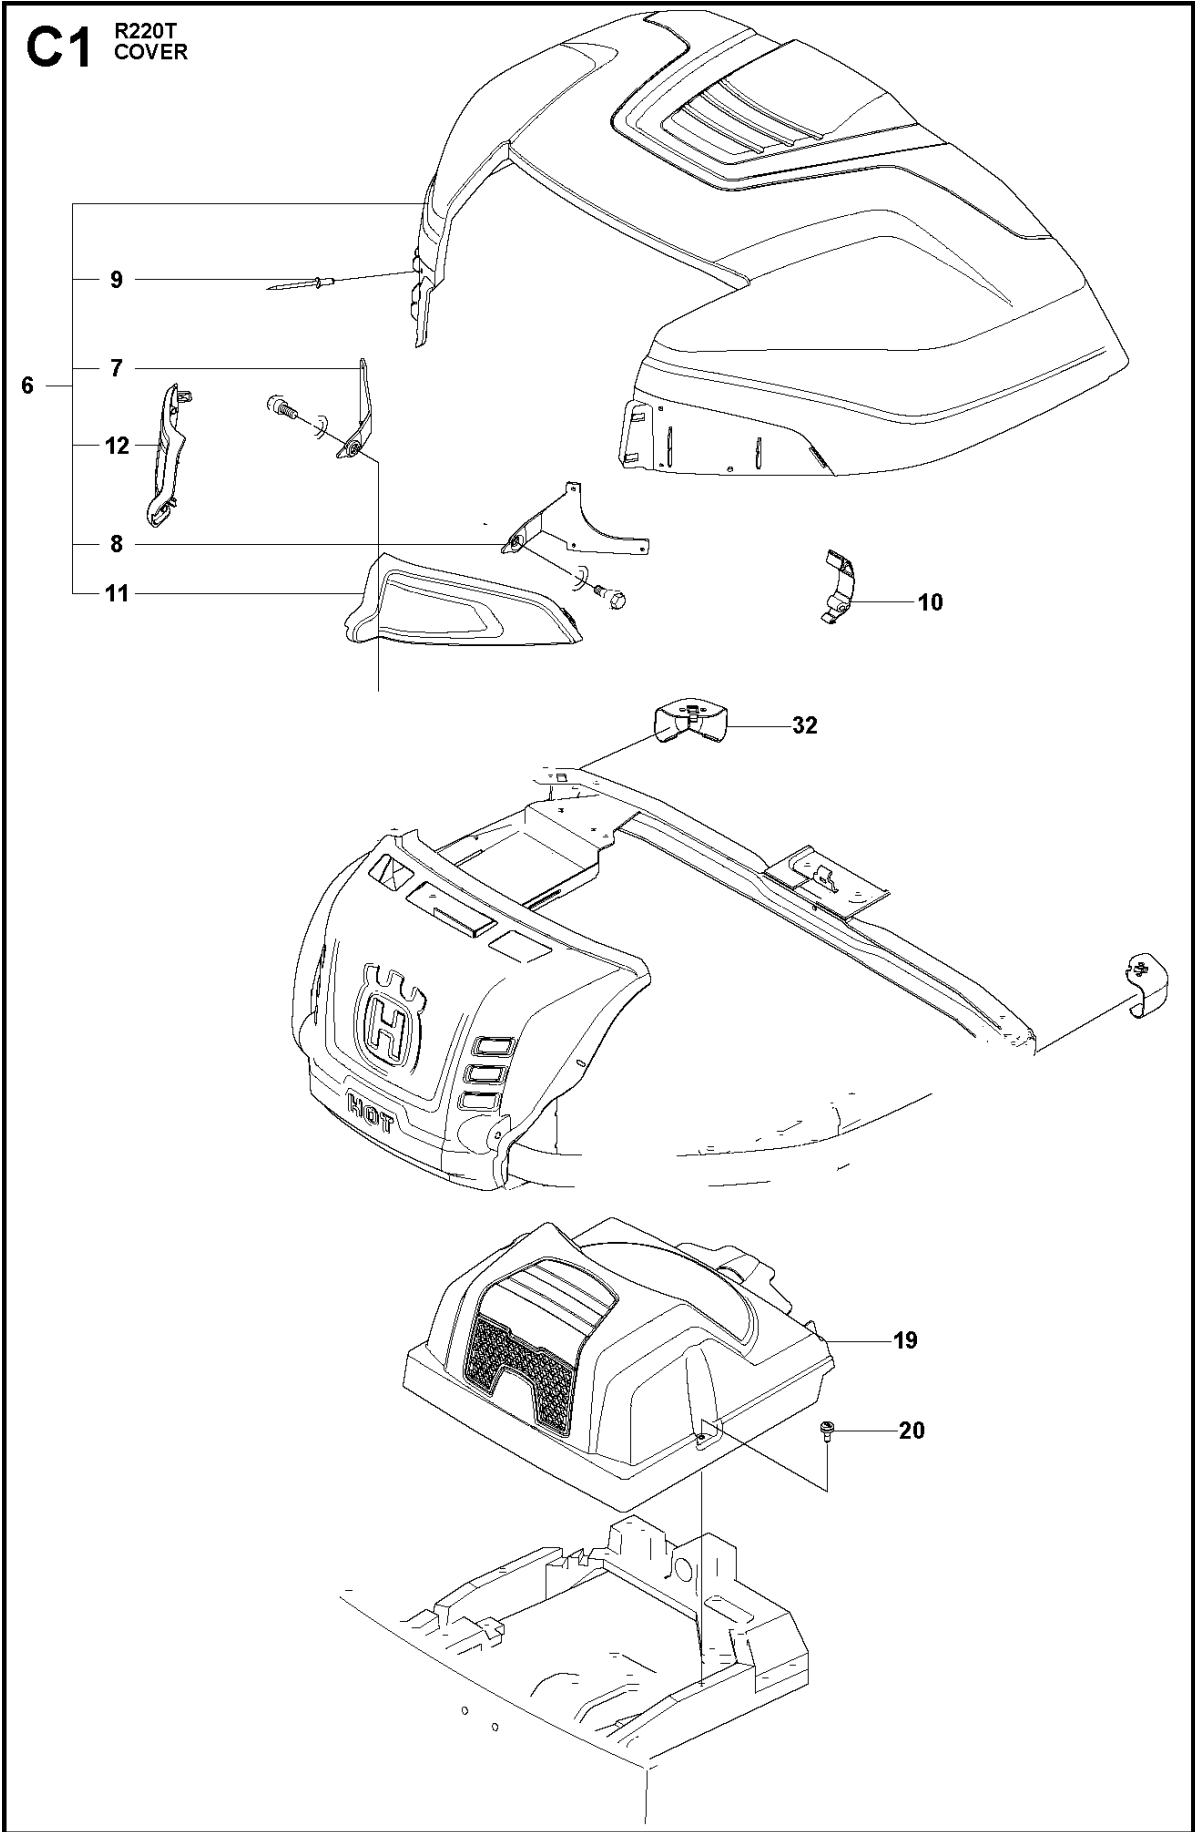

COVER, REAR
2012-03

R220T, 966785701, 967032001, 967150901,

Ref	Part no.	Description	Remark	Qty	Kit
6	577 61 47-03	ENGINE HOOD ASSY		1	
7	578 11 37-01	HINGE		1	
8	578 11 37-02	HINGE		1	
9	722 79 54-02	RIVET		6	
10	503 89 47-03	SNAP		1	
11	577 61 26-01	COVER		1	
12	577 61 26-02	COVER		1	
19	578 26 13-01	TRANSMISSION COVER		1	
20	574 85 62-01	SCREW		2	
32	577 90 33-01	PLUG		2