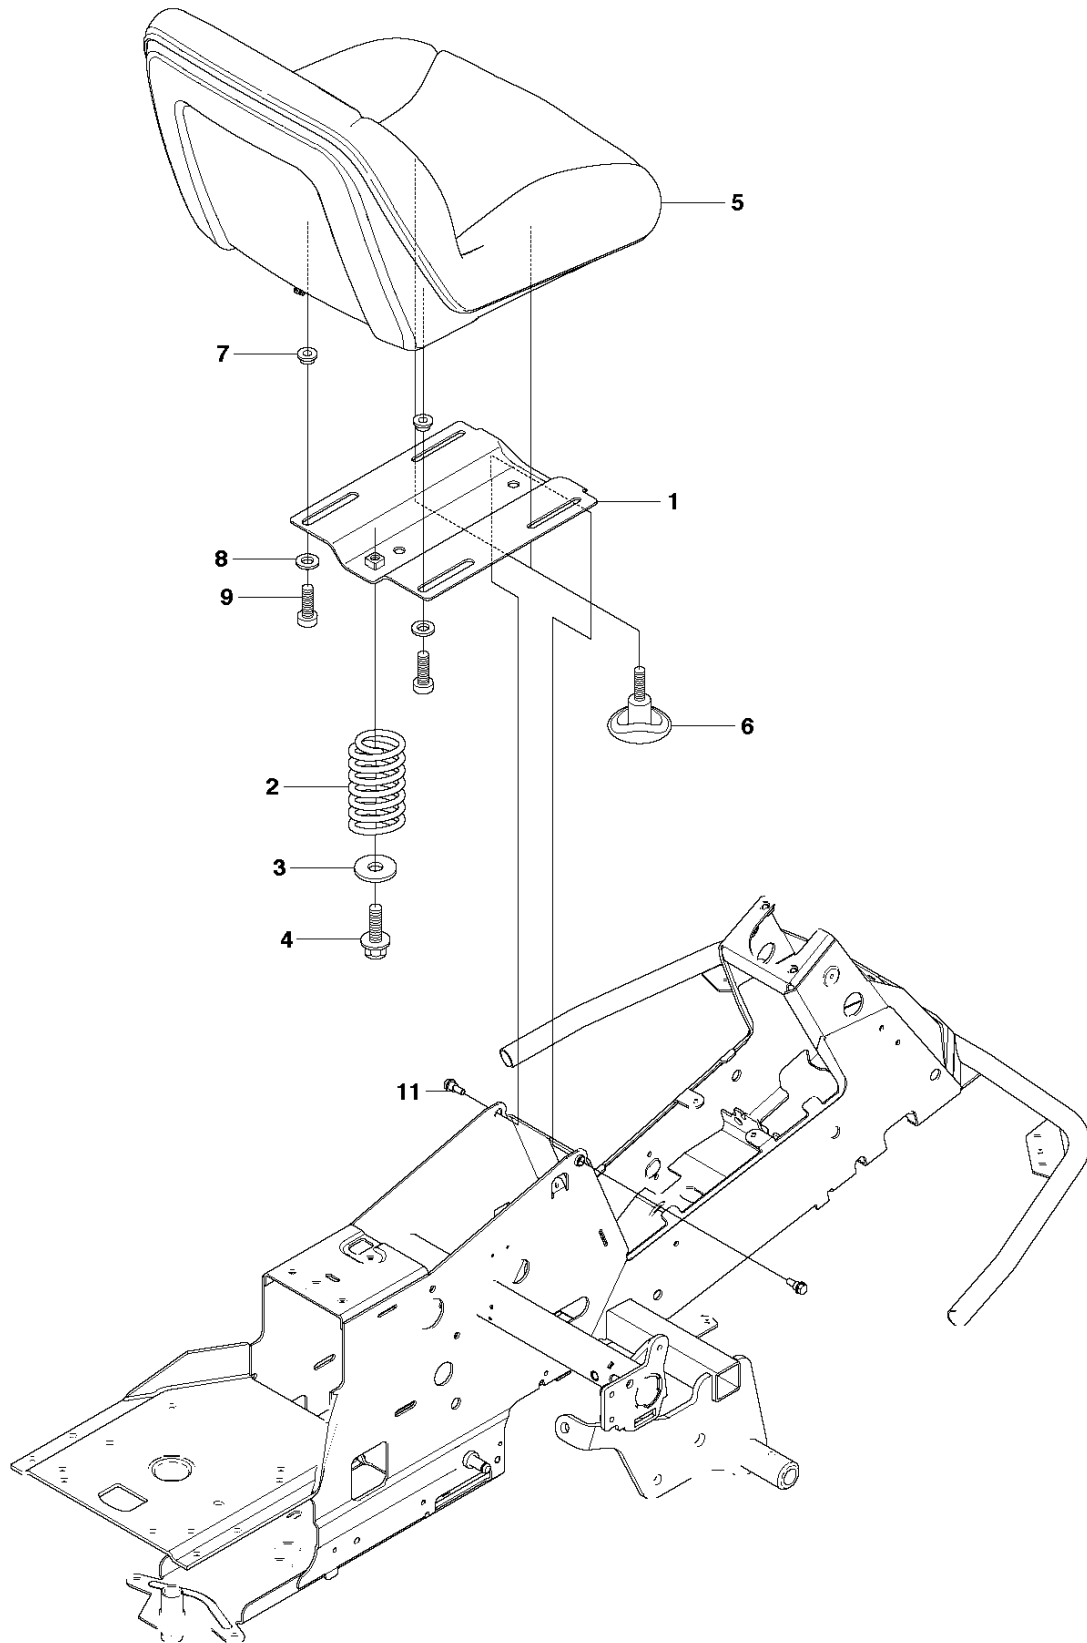

A R220T
SEAT

SEAT
2012-03

R220T, 966785701, 967032001, 967150901,

Ref	Part no.	Description	Remark	Qty	Kit
1	544 32 85-03	SEAT BRACKET		1	
2	506 91 53-01	COMPRESSION SPRING		1	
3	734 11 74-41	WASHER		1	
4	725 24 93-71	SCREW EHHM		1	
5	544 43 33-01	SEAT		1	
6	506 56 55-01	JUSTERVRED		2	
7	506 56 53-01	BUSHING		2	
8	734 11 64-41	WASHER		2	
9	506 55 63-01	SCREW UNC		1	
11	506 59 74-01	COLLAR SCREW		1