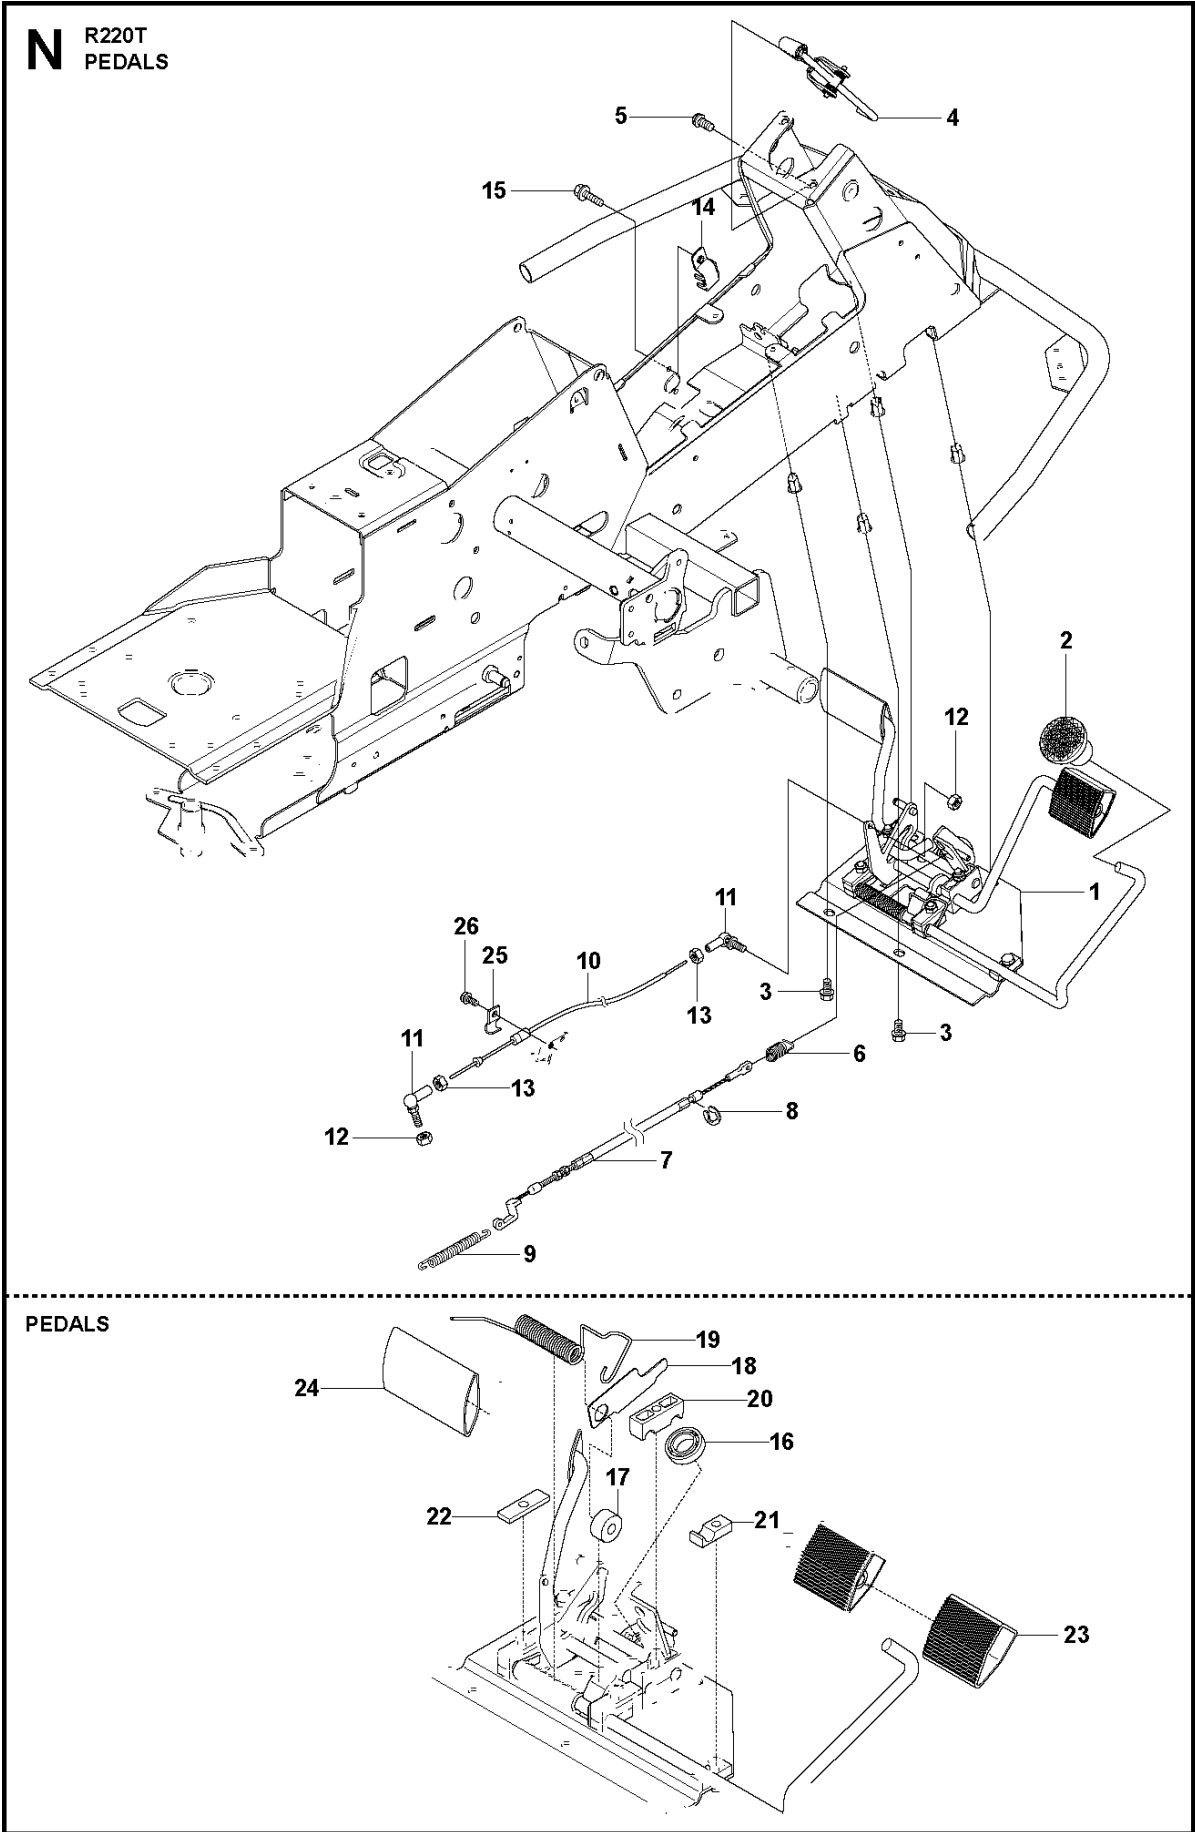

PEDALS
2012-03

R220T, 966785701, 967032001, 967150901,

Ref	Part no.	Description	Remark	Qty	Kit
1	544 12 60-01	PEDAL PLATE ASSY		1	
2	535 47 37-01	KNOB		1	
3	506 57 01-04	SCREW EHHFM		4	
4	544 40 31-01	BRAKE LEVER ASSY		1	
5	725 23 64-61	SCREW EHHFT		2	
6	506 94 63-01	BRAKE SPRING		1	
7	506 99 27-01	BROMSWIRE KPL.		1	
8	735 31 09-20	E-CLIP		1	
9	506 53 56-03	DRAW SPRING		1	
10	574 41 11-01	CONTROL CABLE		1	
11	506 55 73-01	VINKELL.AS8 DIN71802		2	
12	732 21 14-01	LOCK NUT		2	
13	731 23 14-01	HEXAGON NUT		2	
14	522 43 08-01	BRACKET		1	
15	725 23 64-61	SCREW EHHFT		1	
16	738 21 02-04	BALL BEARING		1	
17	535 48 02-01	ROLLER		1	
18	535 48 06-01	PROTECTIVE PLATE		1	
19	535 48 07-01	SPRING		1	
20	535 48 08-01	BEARING SUPPORT		4	
21	535 48 09-01	BEARING SUPPORT		1	
22	535 48 10-01	REINFORCEMENT PLATE		1	
23	535 47 88-01	PEDAL RUBBER		1	
24	535 47 88-02	PEDAL RUBBER		1	
25	506 56 65-01	CLIP		1	
26	725 23 64-61	SCREW EHHFT		1