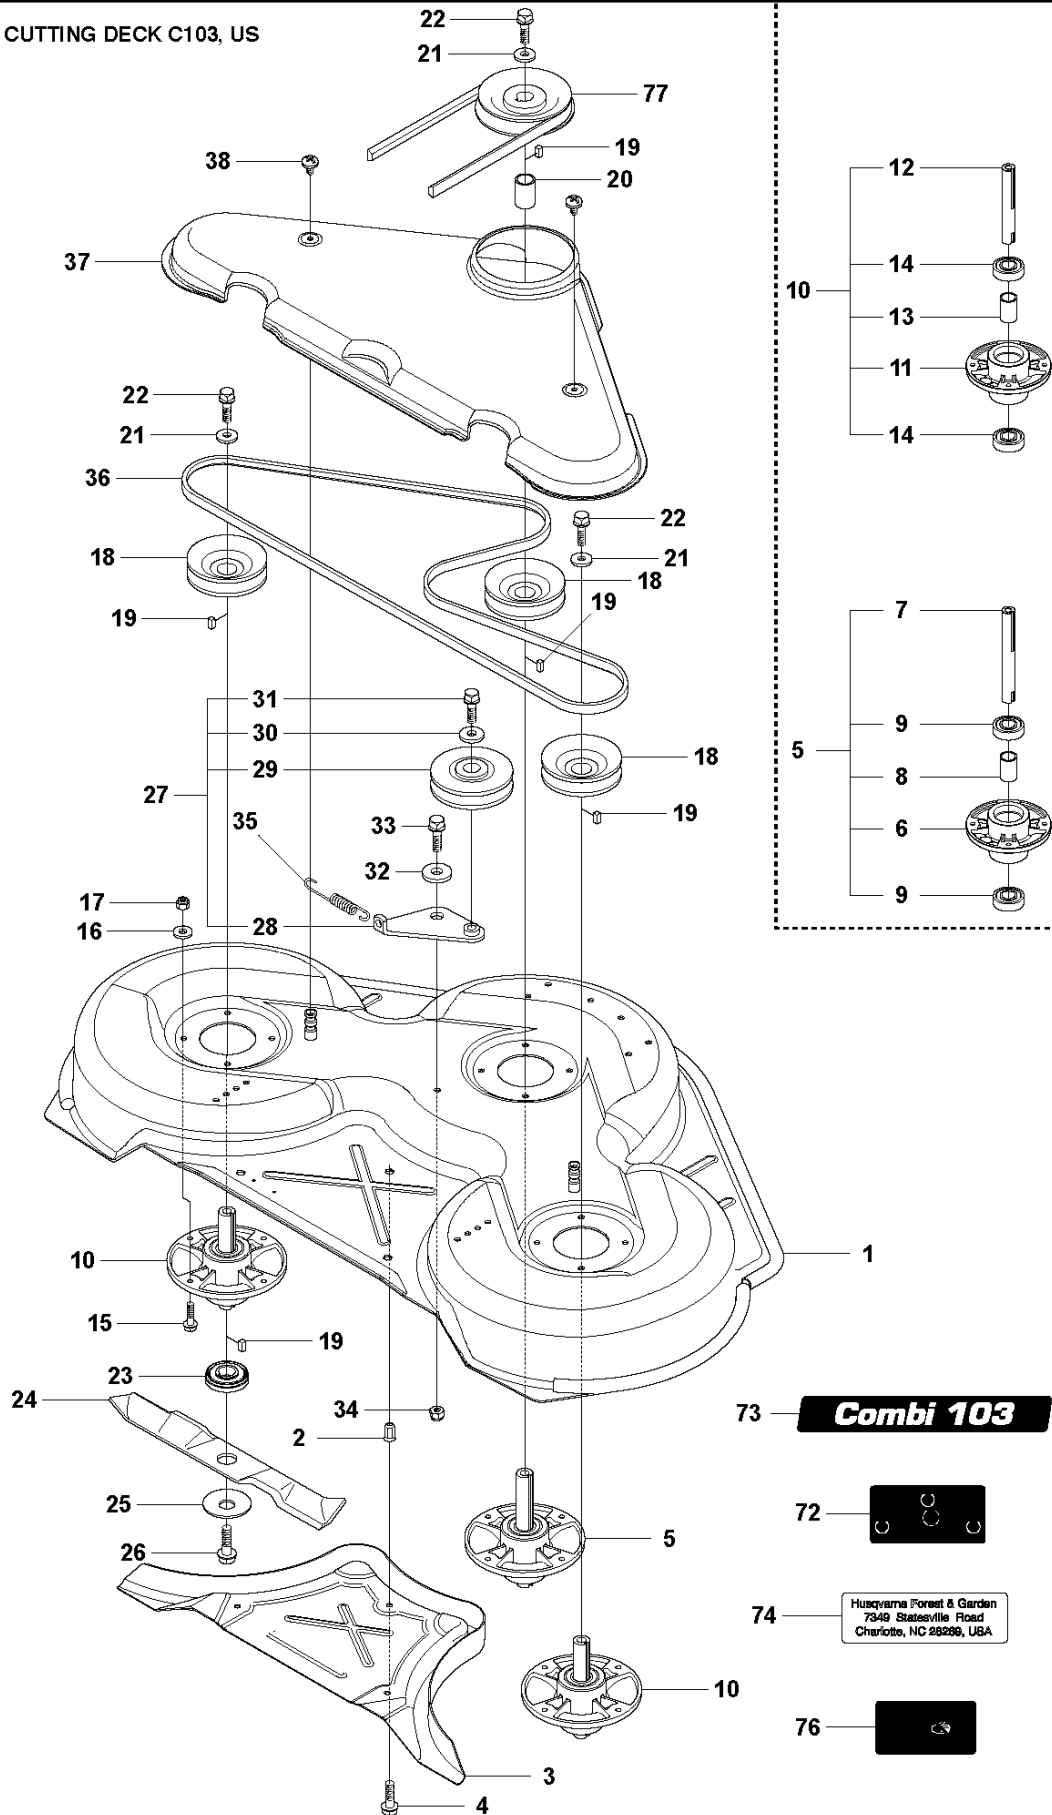

**A2** CUTTING DECK C103, US

103CM CUTTING DECK  
2012-03

R220T, 966785701, 967032001, 967150901,

Ref	Part no.	Description	Remark	Qty	Kit
1	574 21 08-01	CUTTING DECK		1	
2	506 91 62-01	BLIND RIVET NUT		3	
3	544 44 92-01	PLUG		1	
4	506 57 01-04	SCREW EHHFM		3	
5	576 38 41-01	BLADE HOUSING ASSY		2	
6	576 38 42-01	BEARING HOUSING		1	
7	576 38 43-01	SHAFT		1	
8	576 38 44-01	SPACING SLEEVE		1	
9	738 23 04-34	BALL BEARING		2	
10	576 38 41-02	BLADE HOUSING ASSY		1	
11	576 38 42-01	BEARING HOUSING		1	
12	576 38 43-02	SHAFT		1	
13	576 38 44-01	SPACING SLEEVE		1	
14	738 23 04-34	BALL BEARING		2	
15	535 42 38-01	SCREW RSQM		12	
16	734 11 64-01	WASHER		14	
17	732 21 18-01	LOCK NUT		12	
18	506 92 21-01	PULLEY		3	
19	506 53 35-01	PARALLEL KEY		7	
20	544 06 80-02	SPACING SLEEVE		1	
21	734 11 74-41	WASHER		3	
22	544 11 41-01	SCREW EHHM		3	
23	535 50 42-02	BLADE BRACKET		3	
24	504 18 82-01	RIDE ON BLADE		3	
25	506 79 23-01	KNIFE PLATE		3	
26	544 11 41-01	SCREW EHHM		3	
27	506 54 07-01	BELT TENSIONER ASSY		1	
28	506 51 95-01	SPÄNNARM KPL.		1	
29	506 53 27-01	PULLEY		1	
30	734 11 64-41	WASHER		1	
31	506 55 83-02	SCREW EHHFT		1	
32	506 91 87-02	WASHER		1	
33	725 24 51-71	SCREW EHHM		1	
34	732 21 18-01	LOCK NUT		1	
35	506 53 31-01	SPRING		1	
36	506 76 85-01	DRIVE BELT		1	
37	544 09 61-01	BELT COVER		1	
38	544 40 05-01	SCREW		2	
72	506 78 97-01	LABEL		1	
73	544 23 81-03	LABEL		2	
74	506 98 39-01	DECAL		1	
76	574 51 00-01	DECAL		2	
77	506 77 86-01	PULLEY		1	