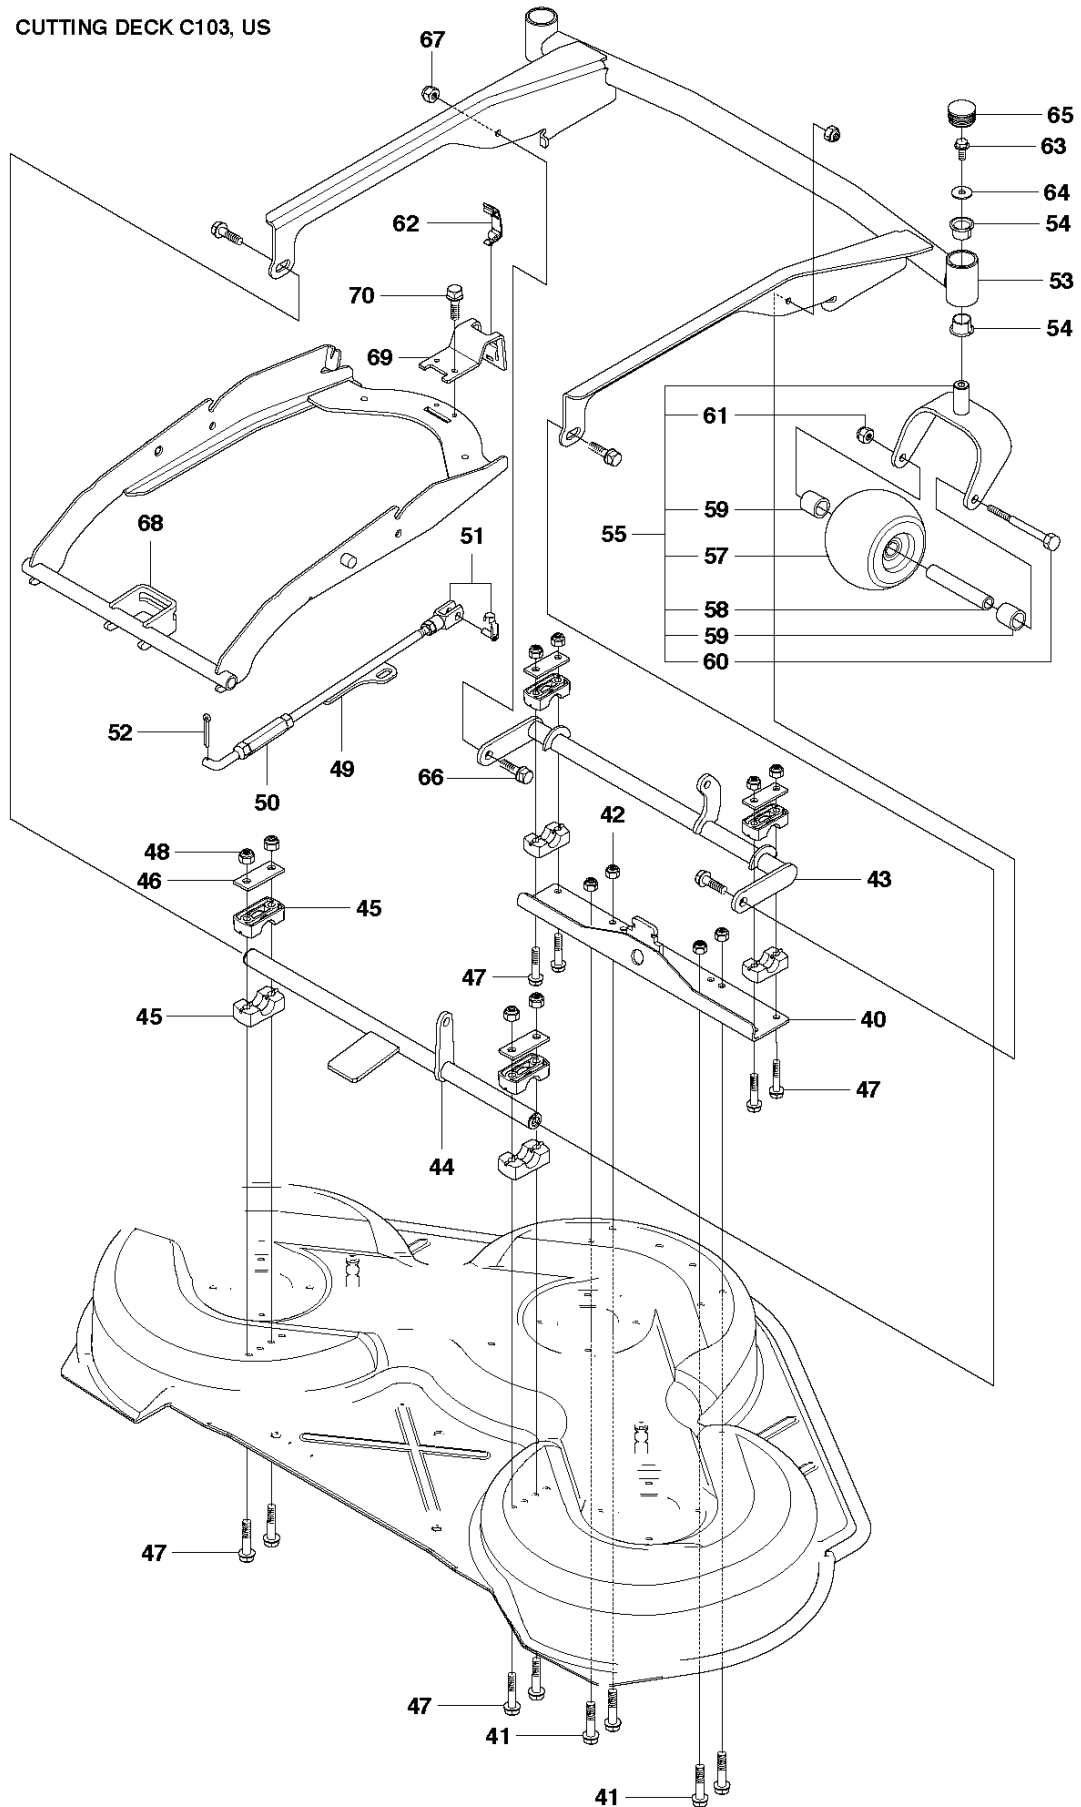

A1 CUTTING DECK C103, US

103CM CUTTING DECK
2012-03

R220T, 966785701, 967032001, 967150901,

Ref	Part no.	Description	Remark	Qty	Kit
40	523 09 53-01	BRACKET		1	
41	725 24 51-71	SCREW EHHM		5	
42	732 21 18-01	LOCK NUT		4	
43	502 64 18-05	CROSS BAR		1	
44	523 09 45-03	CROSS BAR		1	
45	506 86 96-01	BEARING		8	
46	506 81 38-01	REINFORCING PLATE		4	
47	725 24 61-51	SCREW EHHM		8	
48	732 21 18-01	LOCK NUT		8	
49	523 11 42-01	PARALLELL ROD ASSY		1	
50	502 64 23-01	PARALLEL ROD		1	
51	506 83 98-02	GAFFELLÄNK M10X1.5		1	
52	721 61 83-01	SPLIT PIN		1	
53	523 08 65-03	DECK FRAME		1	
54	574 56 19-01	BEARING		4	
55	574 21 01-01	PIVOT WHEEL ASSY		2	
57	506 96 30-01	WHEEL ASSY		1	
58	506 81 08-02	WHEEL AXLE TUBE		1	
59	506 87 41-02	SPACER		2	
60	725 25 19-51	SCREW EHHM		1	
61	732 21 20-51	NUT		1	
62	503 89 47-03	SNAP		1	
63	506 57 01-04	SCREW EHHFM		2	
64	734 11 64-41	WASHER		2	
65	574 03 48-01	PLUG		2	
66	506 59 74-01	COLLAR SCREW		4	
67	732 21 18-01	LOCK NUT		2	
68	523 08 75-01	DECK ATTACHMENT		1	
69	523 11 46-01	LOCK		1	
70	725 23 68-61	SCREW EHHFT		2