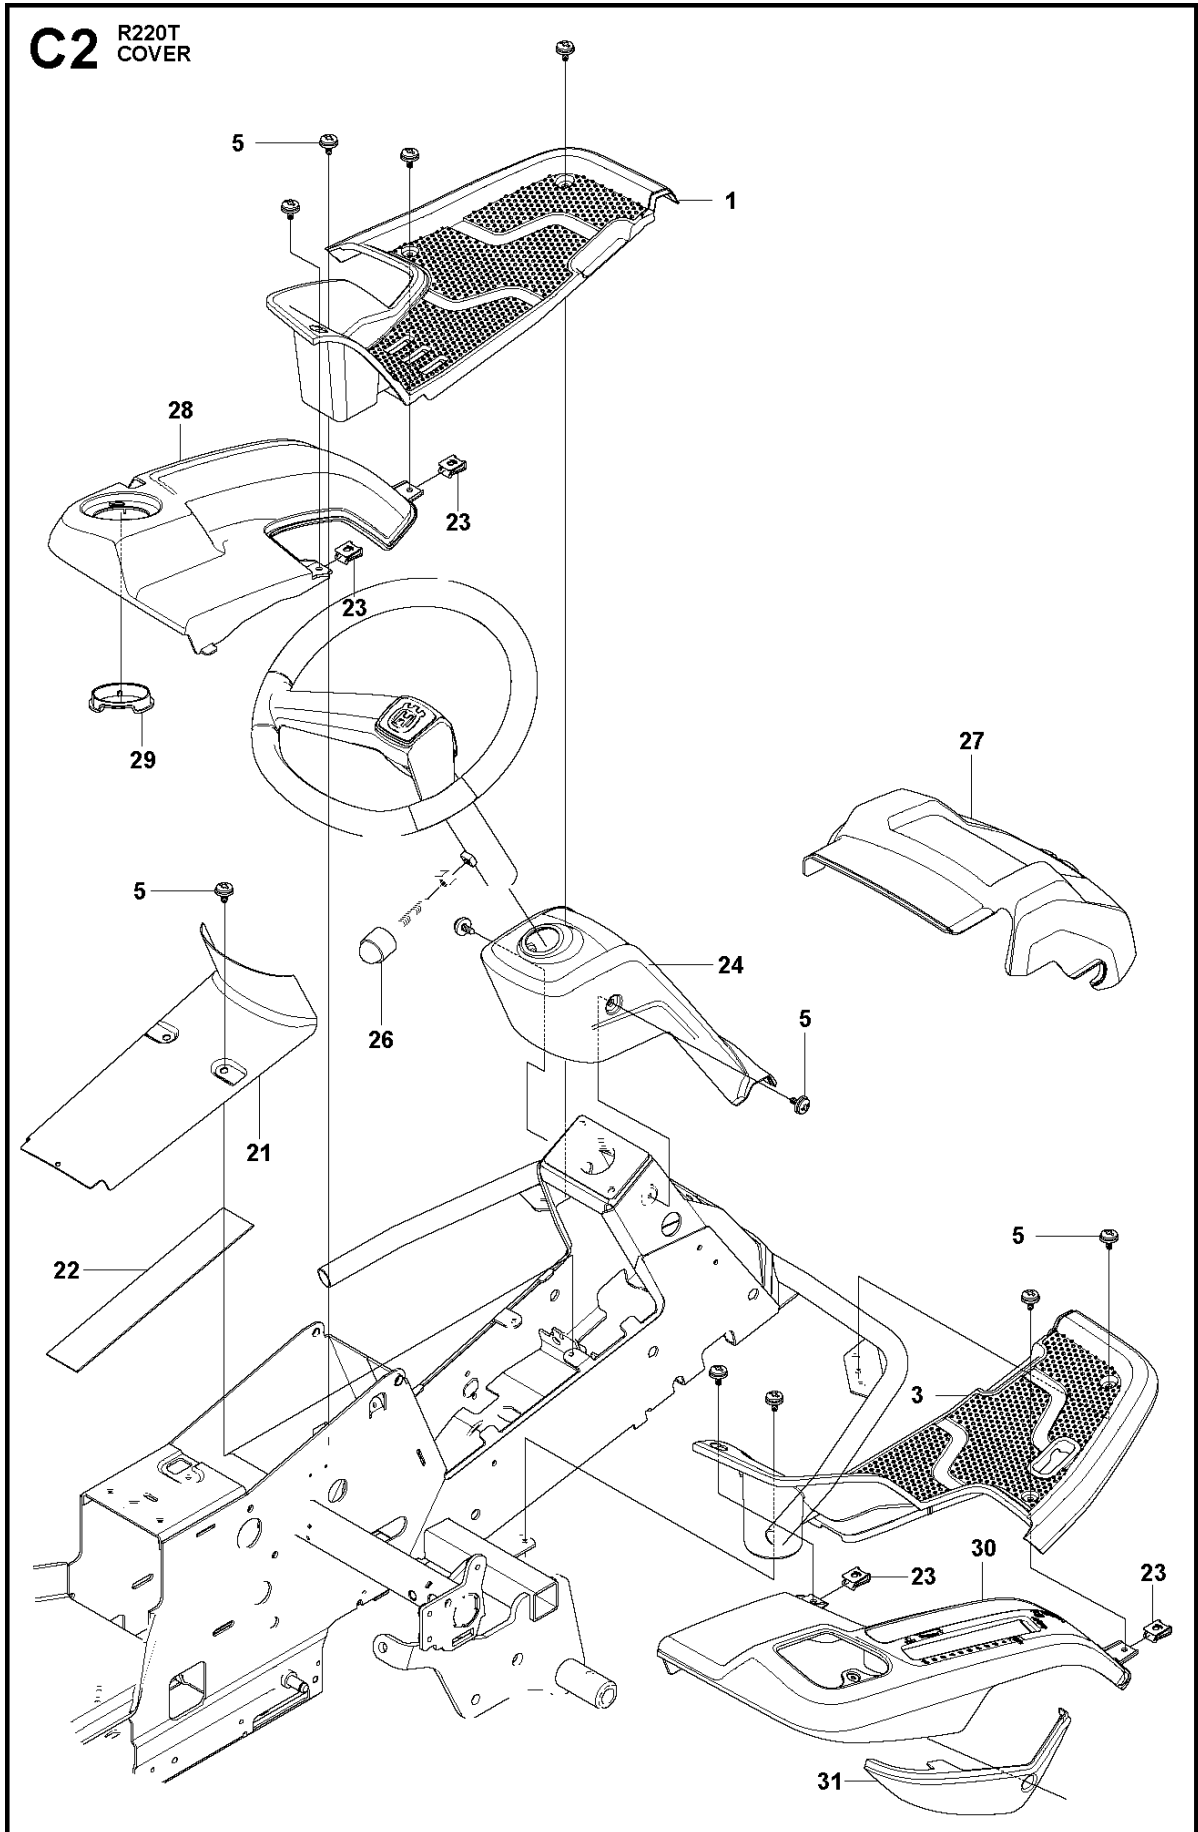

COVER
2012-03

R220T, 966785701, 967032001, 967150901,

Ref	Part no.	Description	Remark	Qty	Kit
1	577 72 93-01	FOOT PLATE		1	
3	577 72 94-01	FOOT PLATE		1	
5	544 40 05-01	SCREW		14	
21	544 23 92-01	COVER		1	
22	544 42 75-01	MAT		1	
23	535 42 91-01	SPRING NUT		4	
24	577 61 58-01	COVER		1	
26	544 43 32-01	PROTECTIVE COVER		1	
27	525 56 24-01	UNIT COVER		1	
28	577 72 95-01	FENDER		1	
29	577 76 45-01	LOCKING NUT		1	
30	577 72 96-01	FENDER		1	
31	577 73 75-01	CONTROL COVER		1