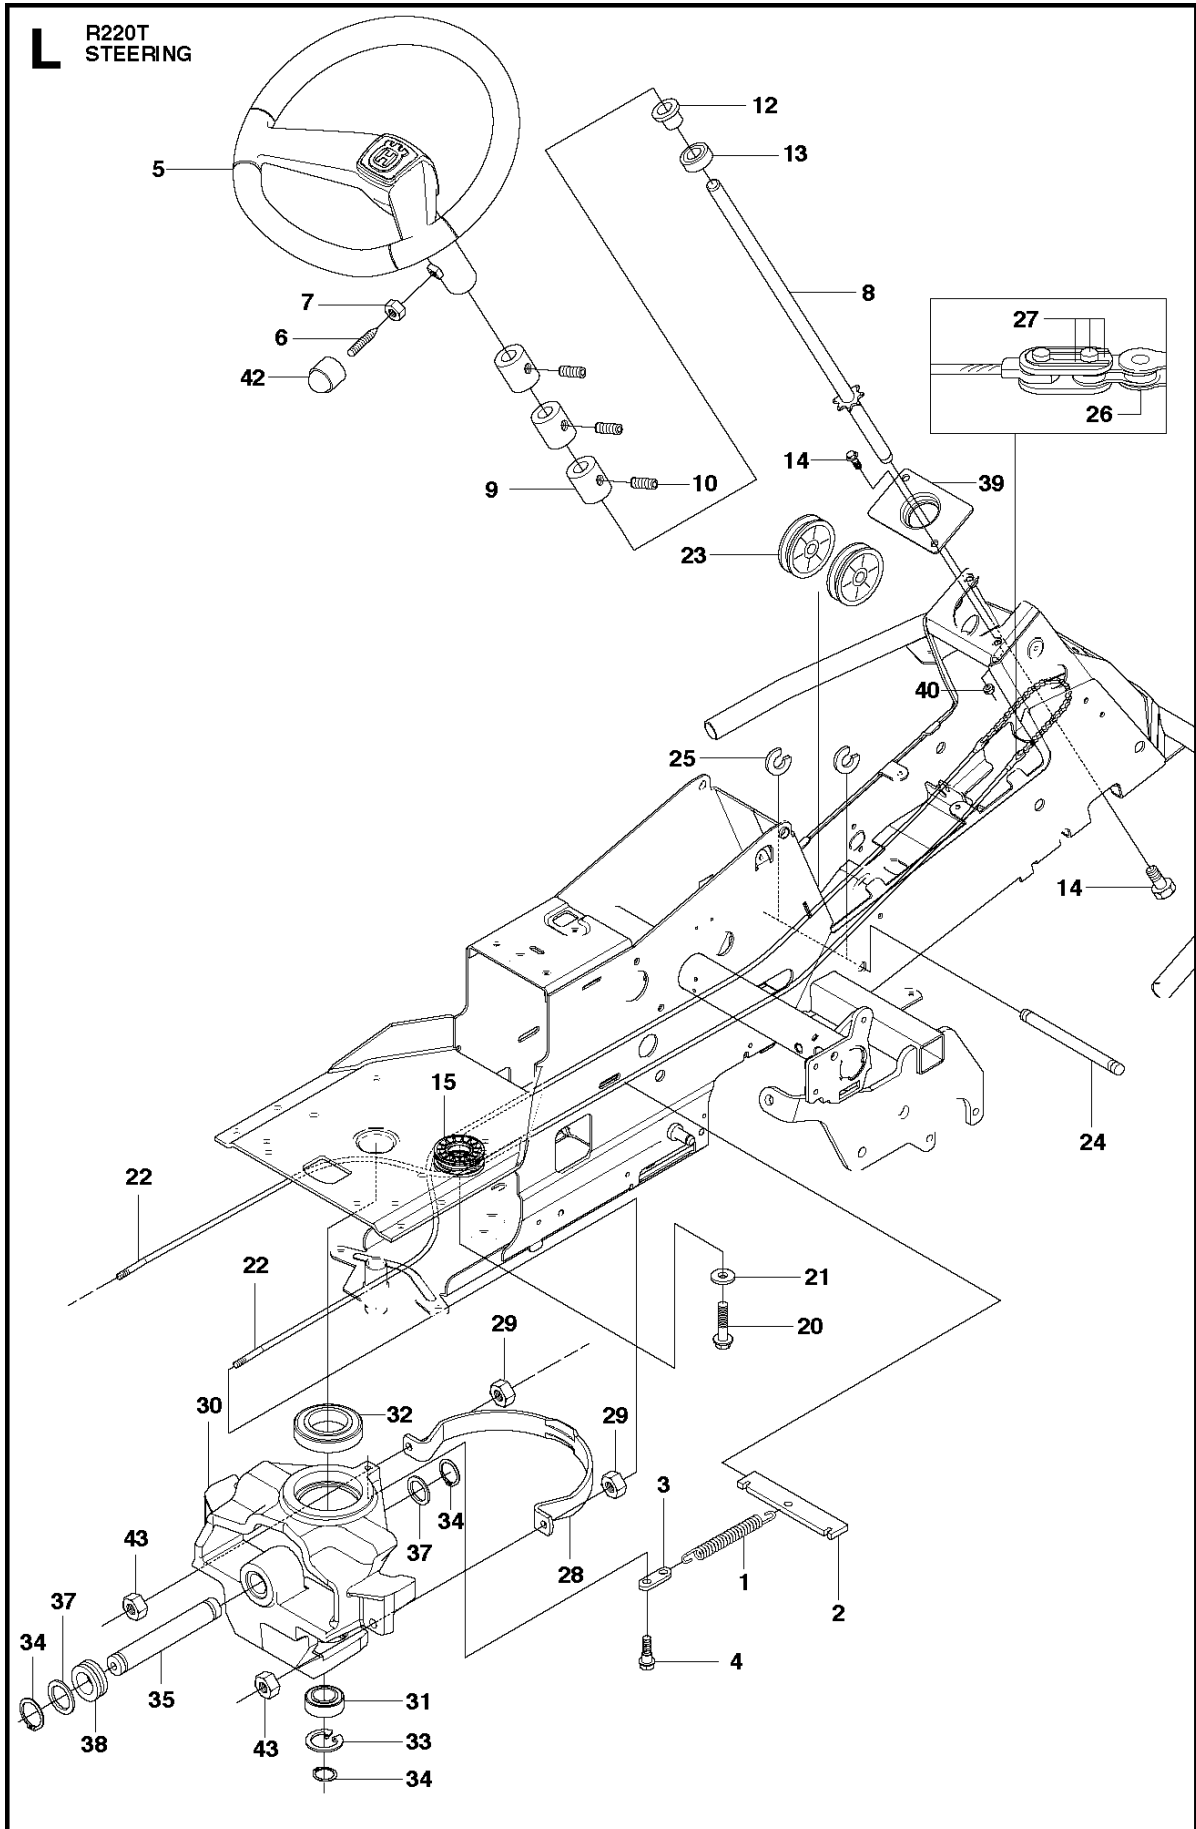

STEERING
2012-03

R220T, 966785701, 967032001, 967150901,

Ref	Part no.	Description	Remark	Qty	Kit
1	506 67 19-01	SPRING		1	
2	506 57 63-01	SPRING RETAINER		1	
3	506 67 08-01	LINK		1	
4	506 59 74-01	COLLAR SCREW		1	
5	577 96 04-01	STEERING WHEEL		1	
6	728 74 55-05	SCREW IHSETM		1	
7	731 23 18-01	HEXAGON NUT		1	
8	575 63 22-01	STEERING ROD		1	
9	506 86 34-01	DRIVER		3	
10	728 84 43-05	SCREW IHSETM		3	
12	506 88 78-01	SPACER		1	
13	738 21 04-04	BALL BEARING		1	
14	506 57 01-04	SCREW EHHFM		3	
15	576 49 25-01	PULLEY		1	
20	506 67 54-03	SCREW EHHFM		1	
21	734 11 74-41	WASHER		1	
22	577 19 99-04	WIRE ASSY		2	
23	506 52 24-01	STARTER PULLEY		2	
24	506 53 94-04	SHAFT		1	
25	735 31 14-20	E-CLIP		2	
26	506 55 46-01	CHAIN		1	
27	506 55 47-01	LINKAGE		2	
28	544 42 73-01	WIRE GUIDE		1	
29	731 23 20-51	HEXAGON NUT		2	
30	577 65 93-01	SPINDLE		1	
31	738 21 05-04	BALL BEARING		1	
32	738 21 10-04	BALL BEARING		1	
33	735 31 40-10	CIRCLIP		1	
34	735 31 26-00	CIRCLIP		3	
35	506 98 59-01	SWING AXLE		1	
37	506 77 34-01	WASHER		2	
38	740 68 14-21	V-RING		1	
39	578 06 52-01	BRACKET		1	
40	732 21 20-51	NUT		1	
42	544 43 32-01	PROTECTIVE COVER		1	
43	732 21 20-51	NUT		2