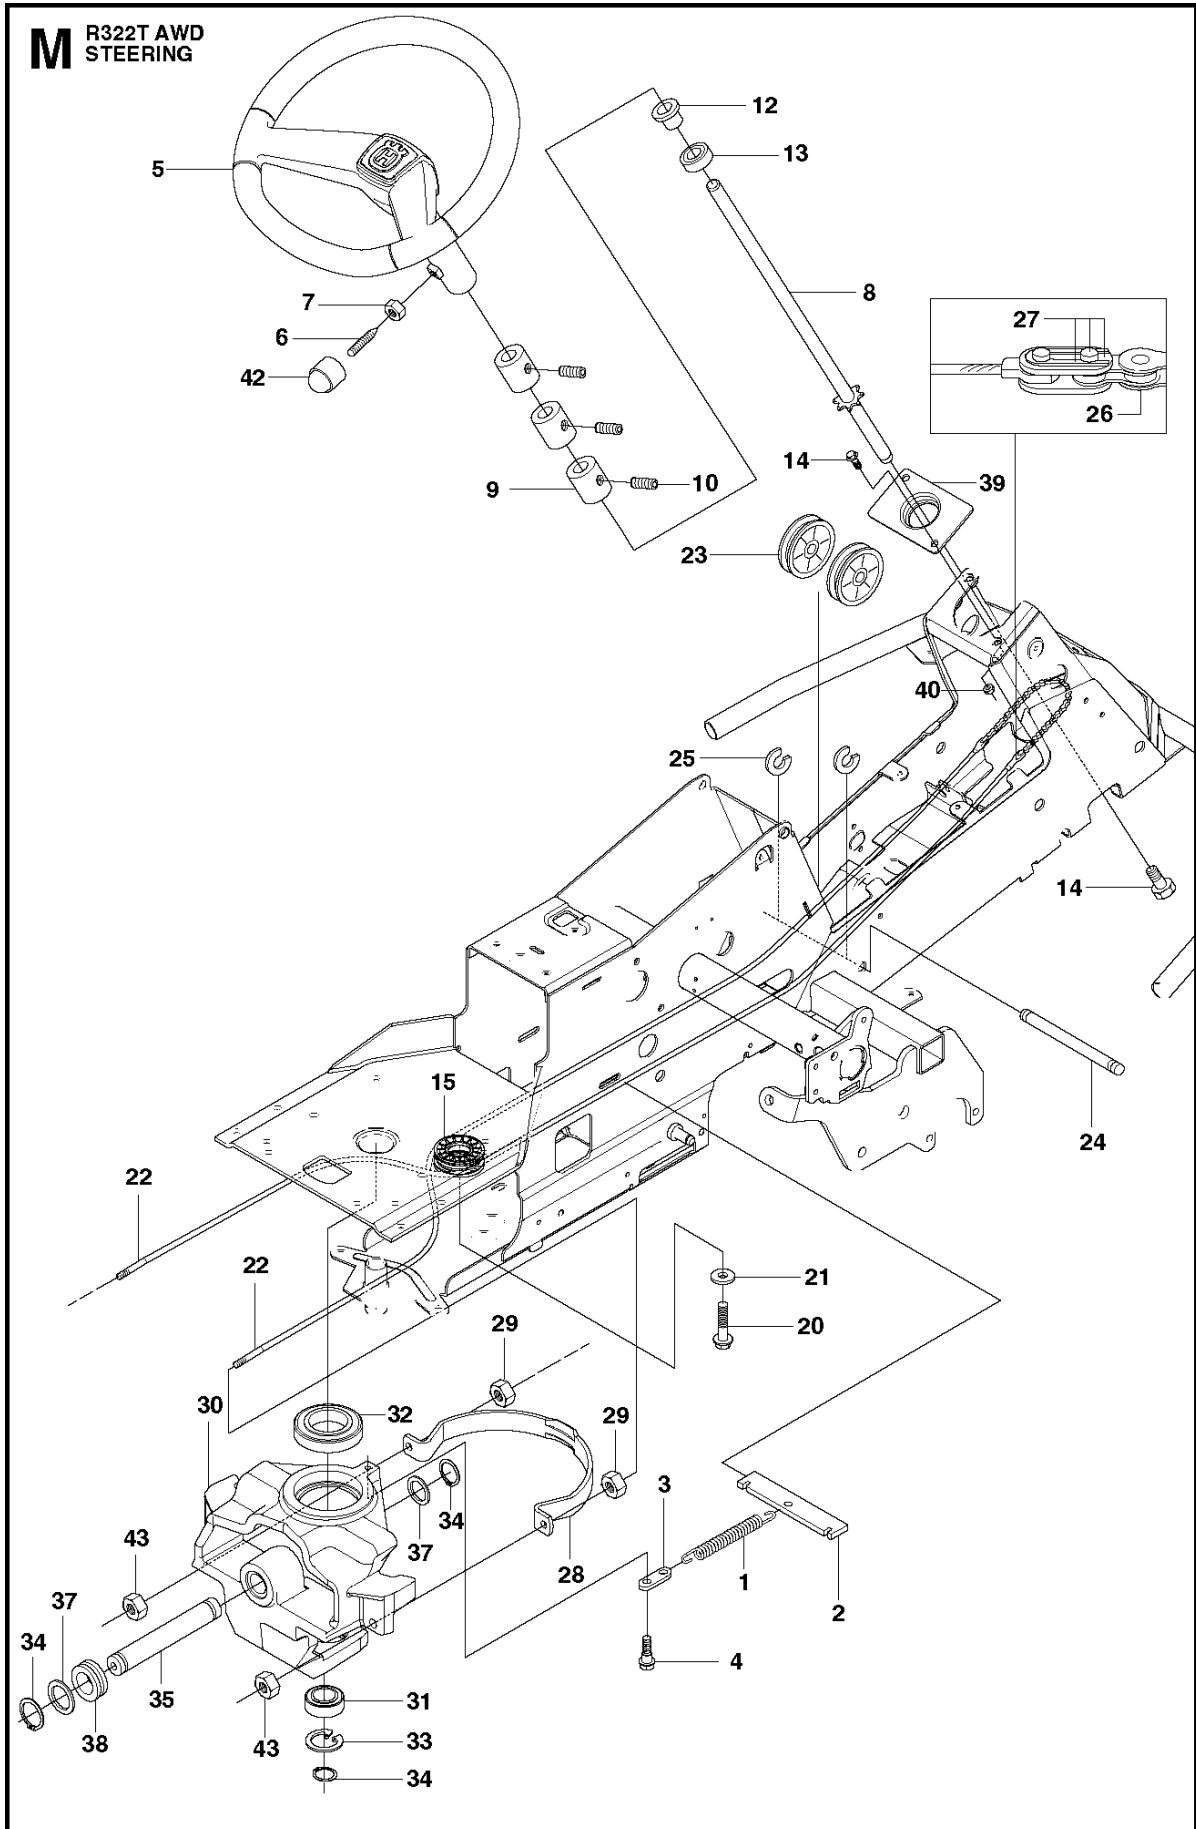

STEERING

R322T AWD, 966785801, 967032101, 967153001, 2012-03

Ref	Part No	Description	Remark	QTY KIT
1	506 67 19-01	SPRING		1
2	506 57 63-01	SPRING RETAINER		1
3	506 67 08-01	LINK		1
4	506 59 74-01	SCREW		1
5	577 96 04-01	STEERING WHEEL		1
6	728 74 55-05	SCREW IHSETM		1
7	731 23 18-01	HEXAGON NUT		1
8	575 63 22-01	STEERING ROD		1
9	506 86 34-01	DRIVER		3
10	728 84 43-05	SCREW IHSETM		3
12	506 88 78-01	SPACER		1
13	738 21 04-04	BALL BEARING		1
14	506 57 01-04	SCREW EHHFM		3
15	576 49 25-01	PULLEY		1
20	506 67 54-03	SCREW EHHFM		1
21	734 11 74-41	WASHER		1
22	577 19 99-04	WIRE ASSY		2
23	506 52 24-01	STARTER PULLEY		2
24	506 53 94-04	SHAFT		1
25	735 31 14-20	E-CLIP		2
26	506 55 46-01	CHAIN		1
27	506 55 47-01	LINKAGE		2
28	544 42 73-01	WIRE GUIDE		1
29	731 23 20-51	HEXAGON NUT		2
30	577 65 93-01	SPINDLE		1
31	738 21 05-04	BALL BEARING		1
32	738 21 10-04	BALL BEARING		1
33	735 31 40-10	CIRCLIP		1
34	735 31 26-00	CIRCLIP		3
35	506 98 59-01	SWING AXLE		1
37	506 77 34-01	WASHER		2
38	740 68 14-21	V-RING		1
39	578 06 52-01	BRACKET		1
40	732 21 20-51	NUT		1
42	544 43 32-01	PROTECTIVE COVER		1
43	732 21 20-51	NUT		2