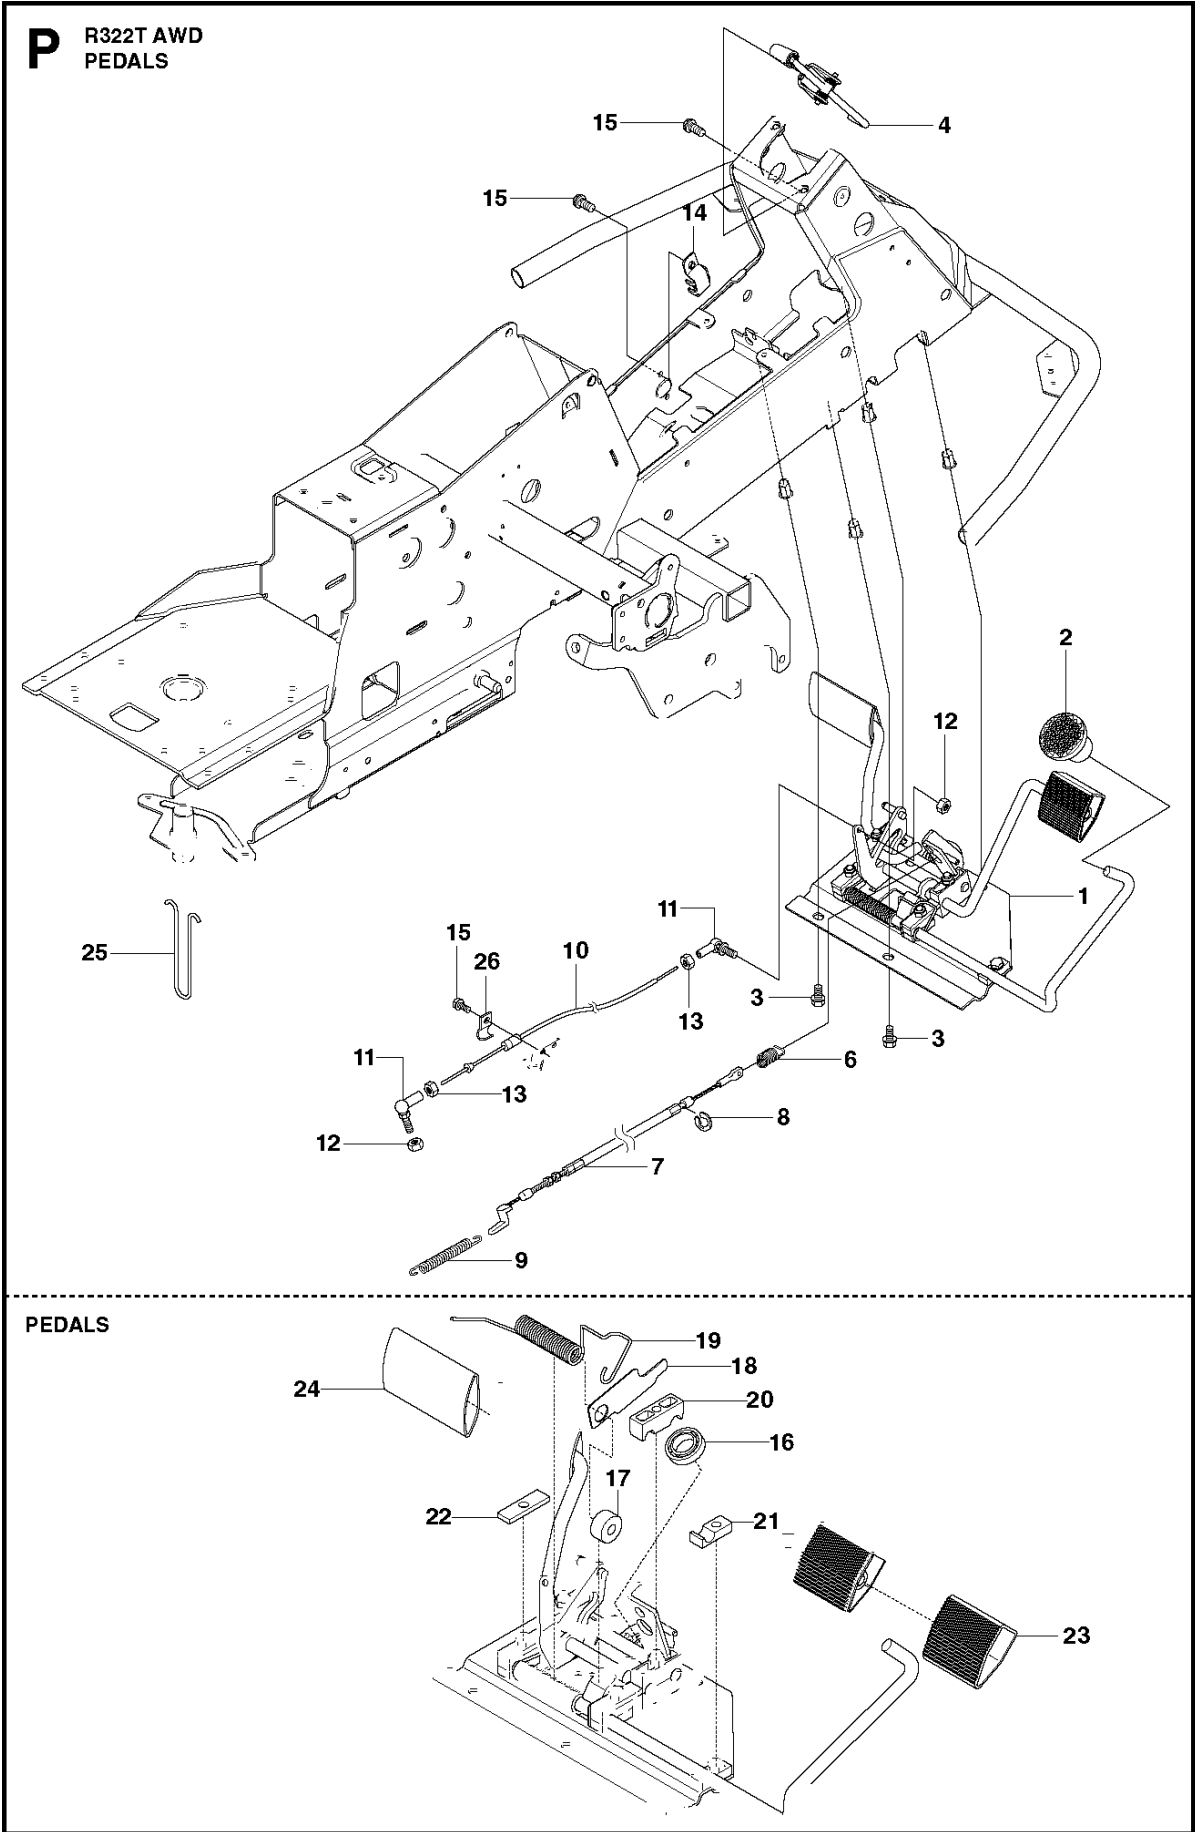

PEDALS

R322T AWD, 966785801, 967032101, 967153001, 2012-03

Ref	Part No	Description	Remark	QTY KIT
1	544 12 60-01	PEDAL PLATE ASSY		1
2	535 47 37-01	KNOB		1
3	506 57 01-04	SCREW EHHFM		4
4	544 40 31-01	BRAKE LEVER ASSY		1
6	506 94 63-01	BRAKE SPRING		1
7	576 71 21-01	BRAKE WIRE		1
8	735 31 09-20	HARNESS		1
9	574 51 11-02	CONTROL CABLE		1
10	574 41 12-02	CONTROL CABLE		1
11	506 55 73-01	VINKELL.AS8 DIN71802		2
12	732 21 14-01	LOCK NUT		2
13	731 23 14-01	HEXAGON NUT		2
14	522 43 08-01	BRACKET		1
15	725 23 64-61	SCREW EHHFT		4
16	738 21 02-04	BALL BEARING		1
17	535 48 02-01	ROLLER		1
18	535 48 06-01	PROTECTIVE PLATE		1
19	535 48 07-01	SPRING		1
20	535 48 08-01	BEARING SUPPORT		4
21	535 48 09-01	BEARING SUPPORT		5
22	535 48 10-01	REINFORCEMENT PLATE		3
23	535 47 88-01	PEDAL RUBBER		1
24	535 47 88-02	PEDAL RUBBER		1
25	506 57 64-02	CABLE HOLDER		1
26	506 56 65-01	CLIP		1