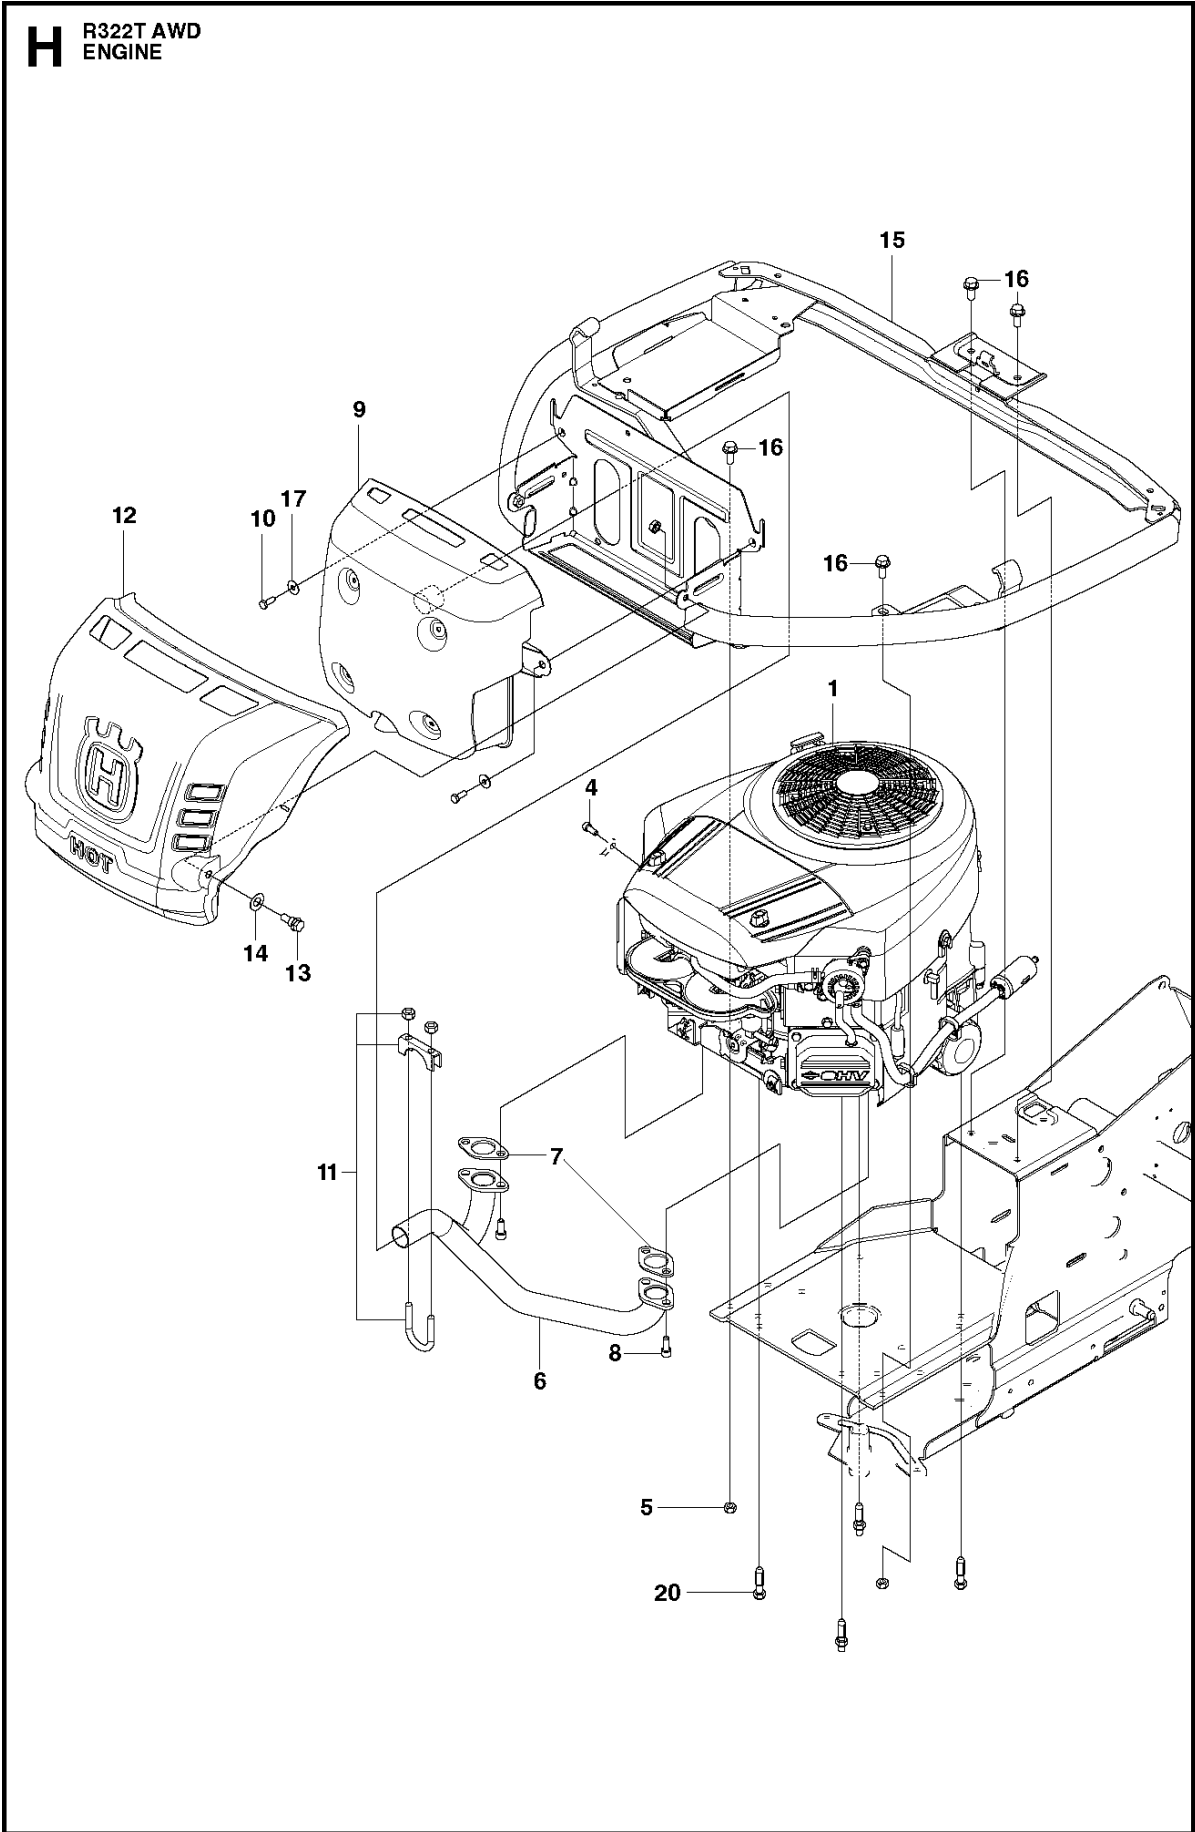

ENGINE

R322T AWD, 966785801, 967032101, 967153001, 2012-03

Ref	Part No	Description	Remark	QTY KIT
1	578 32 72-01	ENGINE		1
4	578 87 89-01	SCREW		1
5	732 21 18-01	LOCK NUT		6
6	578 05 86-01	MANIFOLD		1
7	506 91 45-01	GASKET		1
8	506 55 63-01	SCREW UNC		2
9	577 81 36-01	MUFFLER		1
10	725 23 64-61	SCREW EHHFT		2
11	506 66 84-01	CLAMP ASSY		1
12	579 48 16-01	HEAT SHIELD		1
13	506 59 74-01	SCREW		2
14	506 83 94-01	SPRING WASHER		2
15	577 84 91-01	ENGINE FRAME		1
16	506 57 01-04	SCREW EHHFM		4
17	734 11 54-41	WASHER		2
20	578 20 75-01	STUD SCREW		4