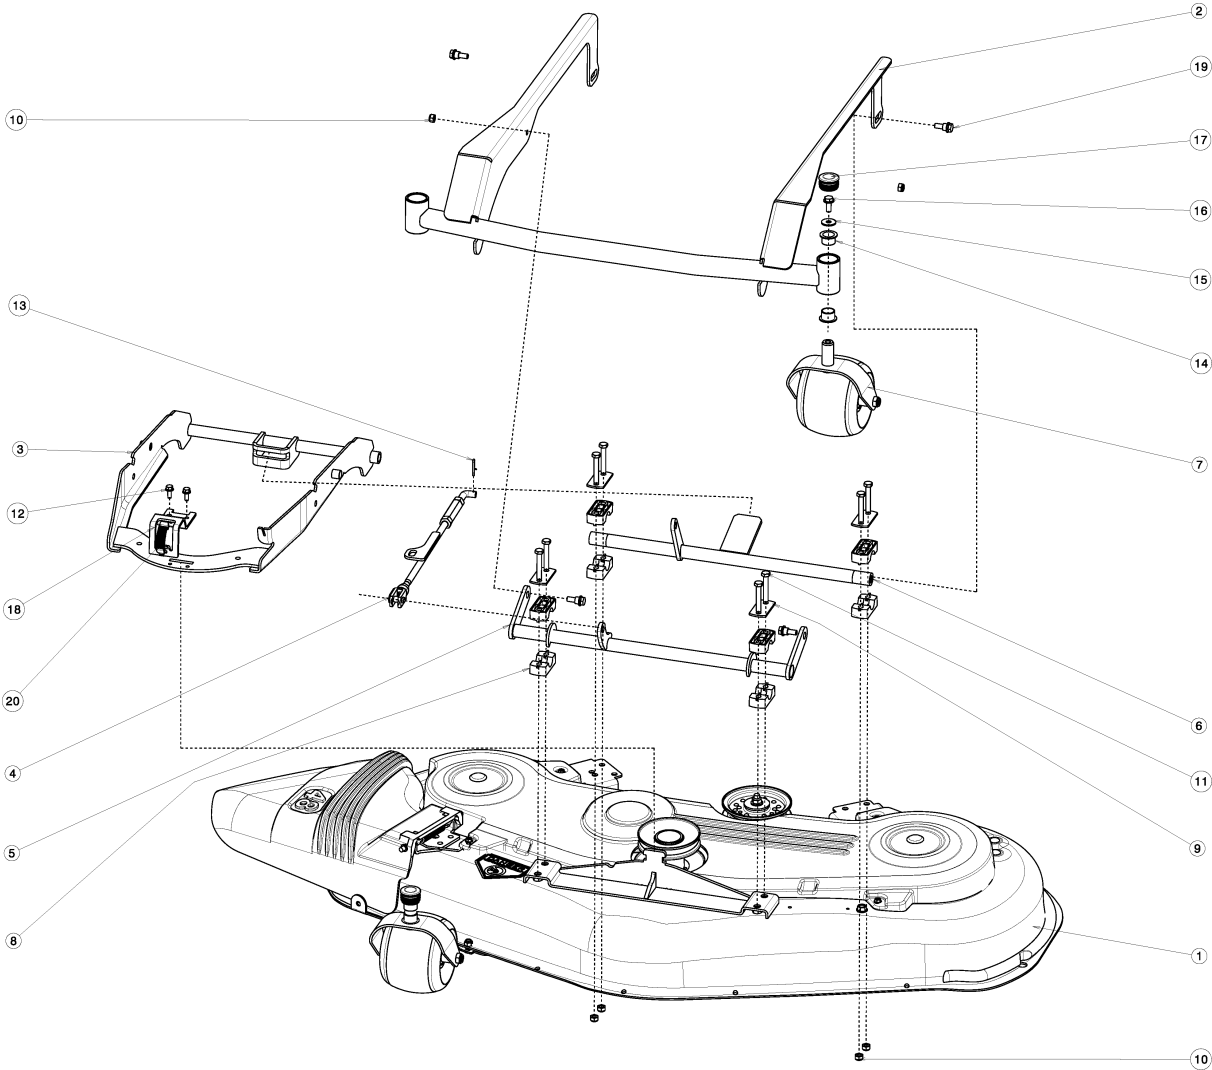

Ref	Part No	Description	Remark	QTY KIT
1	579 04 88-01	DECK SHELL ASSY		1
2	578 42 59-01	DECK FRAME		1
3	523 08 75-01	DECK ATTACHMENT		1
4	523 11 42-02	PARALLEL ROD ASSY		1
5	580 25 31-01	CROSS BAR		1
6	580 25 32-01	CROSS BAR		1
7	574 21 01-01	PIVOT WHEEL ASSY		1
8	506 86 96-01	BEARING		1
9	506 81 38-01	REINFORCING PLATE		1
10	732 21 18-01	LOCK NUT		1
11	725 24 61-51	SCREW EHHM		1
12	725 23 68-61	SCREW EHHFT		1
13	721 61 83-01	SPLIT PIN		1
14	578 97 59-01	BEARING		1
15	734 11 64-41	WASHER		1
16	506 57 01-04	SCREW EHHFM		1
17	574 03 48-01	PLUG		1
18	523 11 46-01	LOCK		1
19	506 59 74-01	SCREW		1
20	503 89 47-03	SNAP		1