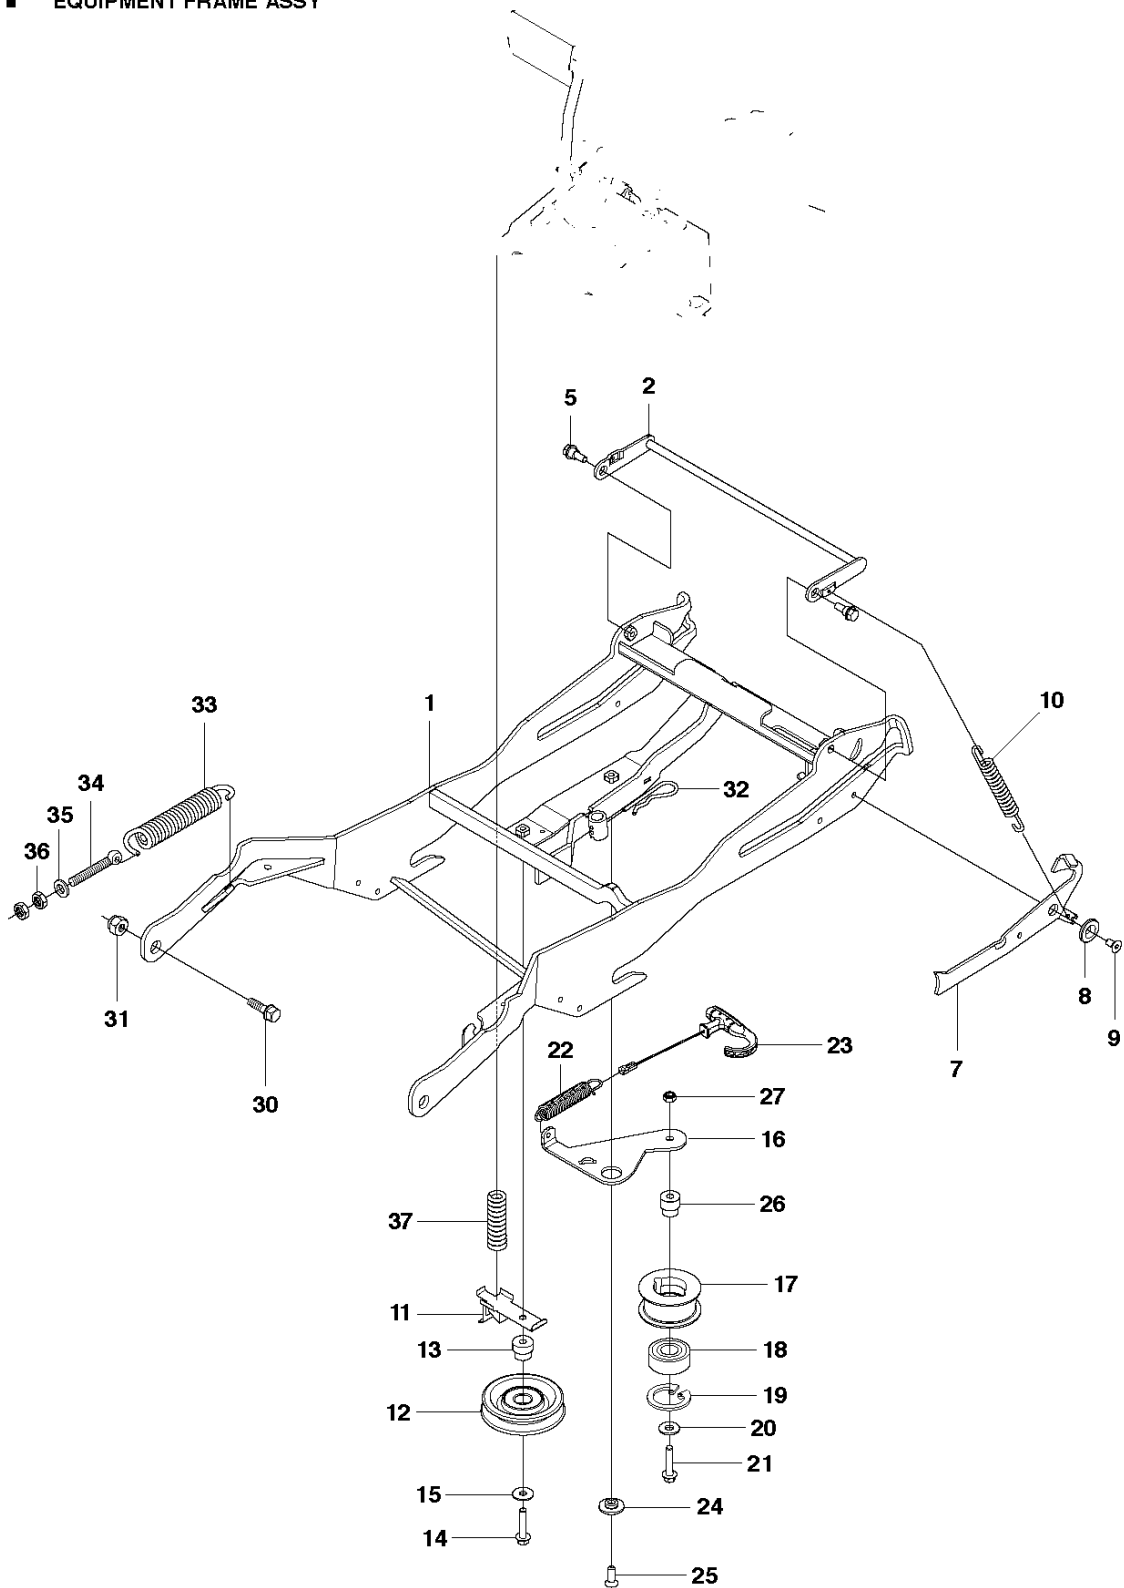

T R322T AWD
EQUIPMENT FRAME ASSY

Ref	Part No	Description	Remark	QTY KIT
1	523 06 42-01	EQUIPMENT FRAME		1
2	525 47 59-01	HOOK		1
5	506 59 74-01	SCREW		2
7	523 11 66-02	LEVER		1
8	506 91 87-01	WASHER		1
9	725 64 48-01	SCREW IHCSFM		1
10	506 53 56-03	DRAW SPRING		1
11	578 91 05-01	BRAKE		1
12	506 97 48-01	PULLEY		1
13	506 82 68-02	BUSHING		1
14	725 24 59-51	SCREW EHHM		1
15	734 11 64-41	WASHER		1
16	577 22 87-01	SHEET		1
17	505 15 39-01	BELT TENSIONER WHEEL ASSY		1
18	738 21 04-04	BALL BEARING		1
19	735 31 38-10	CIRCLIP		1
20	734 11 64-41	WASHER		1
21	725 24 59-51	SCREW EHHM		1
22	504 62 24-01	SPRING		1
23	504 62 21-02	HANDLE ASSY		1
24	505 45 17-01	WASHER		1
25	725 64 53-01	SCREW IHCSFM		1
26	535 48 48-01	BUSHING		1
27	732 21 18-01	LOCK NUT		1
30	506 89 58-01	COLLAR SCREW		2
31	732 25 22-01	HEXAGON LOCKING NUT		2
32	506 96 66-01	HAIR PIN COTTER		1
33	506 83 76-01	SPRING		2
34	506 83 77-01	RING BOLT		2
35	734 11 72-01	WASHER		2
36	731 23 20-51	HEXAGON NUT		4
37	579 31 99-01	SPRING		1