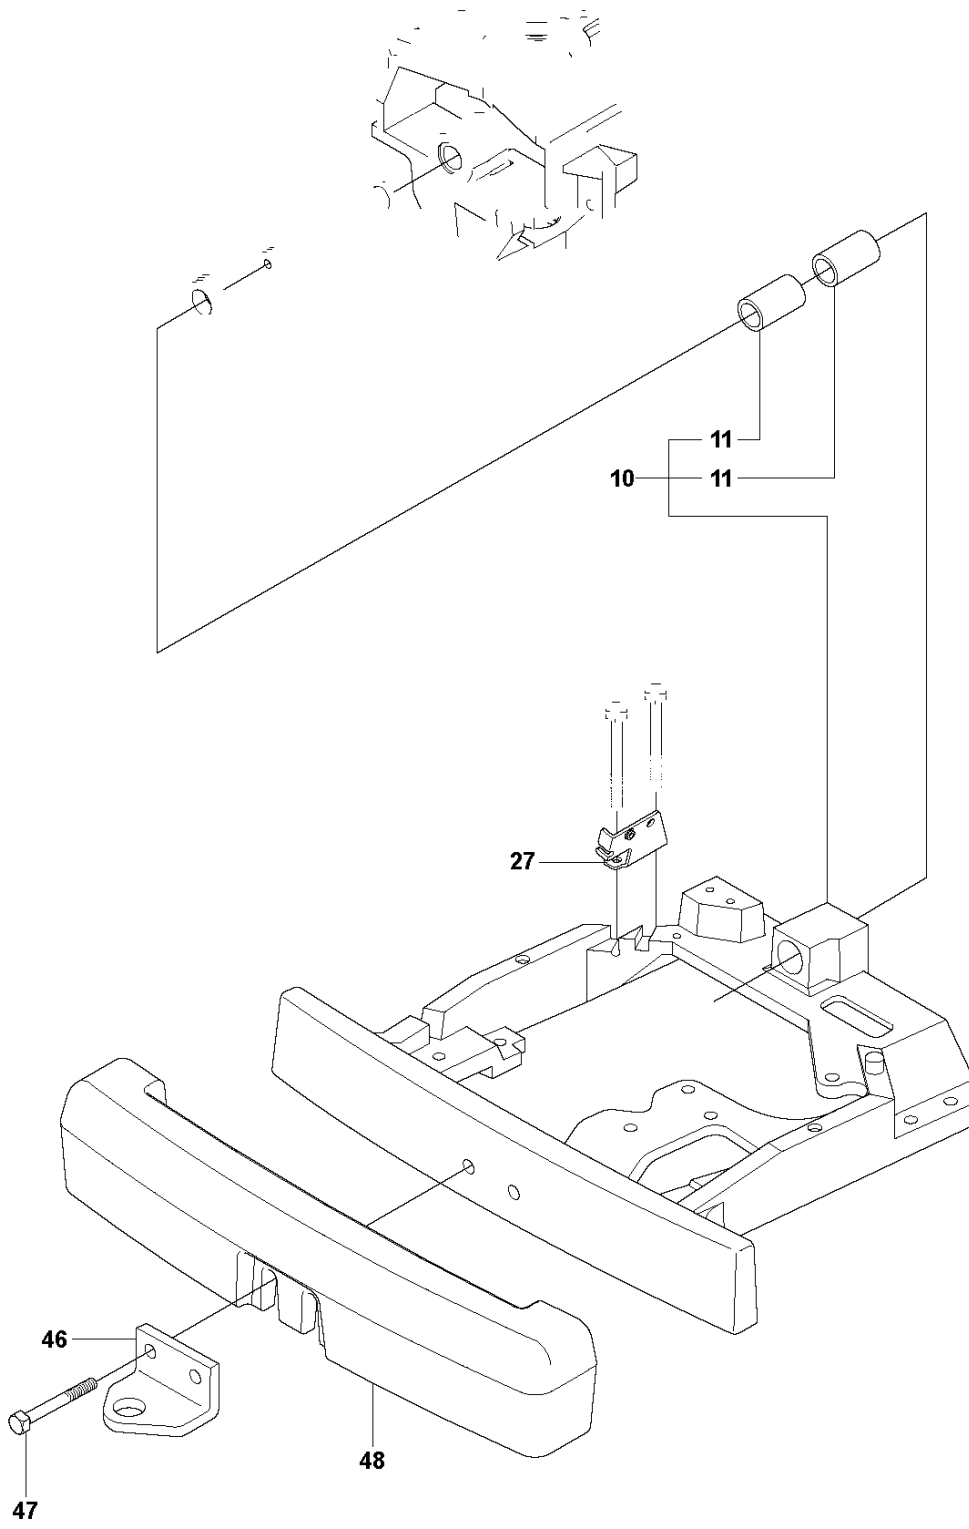

J1 R322T AWD
CHASSIS, REAR

CHASSIS UPPER

R322T AWD, 966785801, 967032101, 967153001, 2012-03

Ref	Part No	Description	Remark	QTY KIT
10	535 40 60-01	BRACKET		1
11	506 98 61-02	GLIDLAGER		2
27	544 26 21-01	BRACKET		1
46	506 88 99-01	HITCH		1
47	725 25 00-51	SCREW EHHM		2
48	544 03 96-02	COUNTERWEIGHT		1