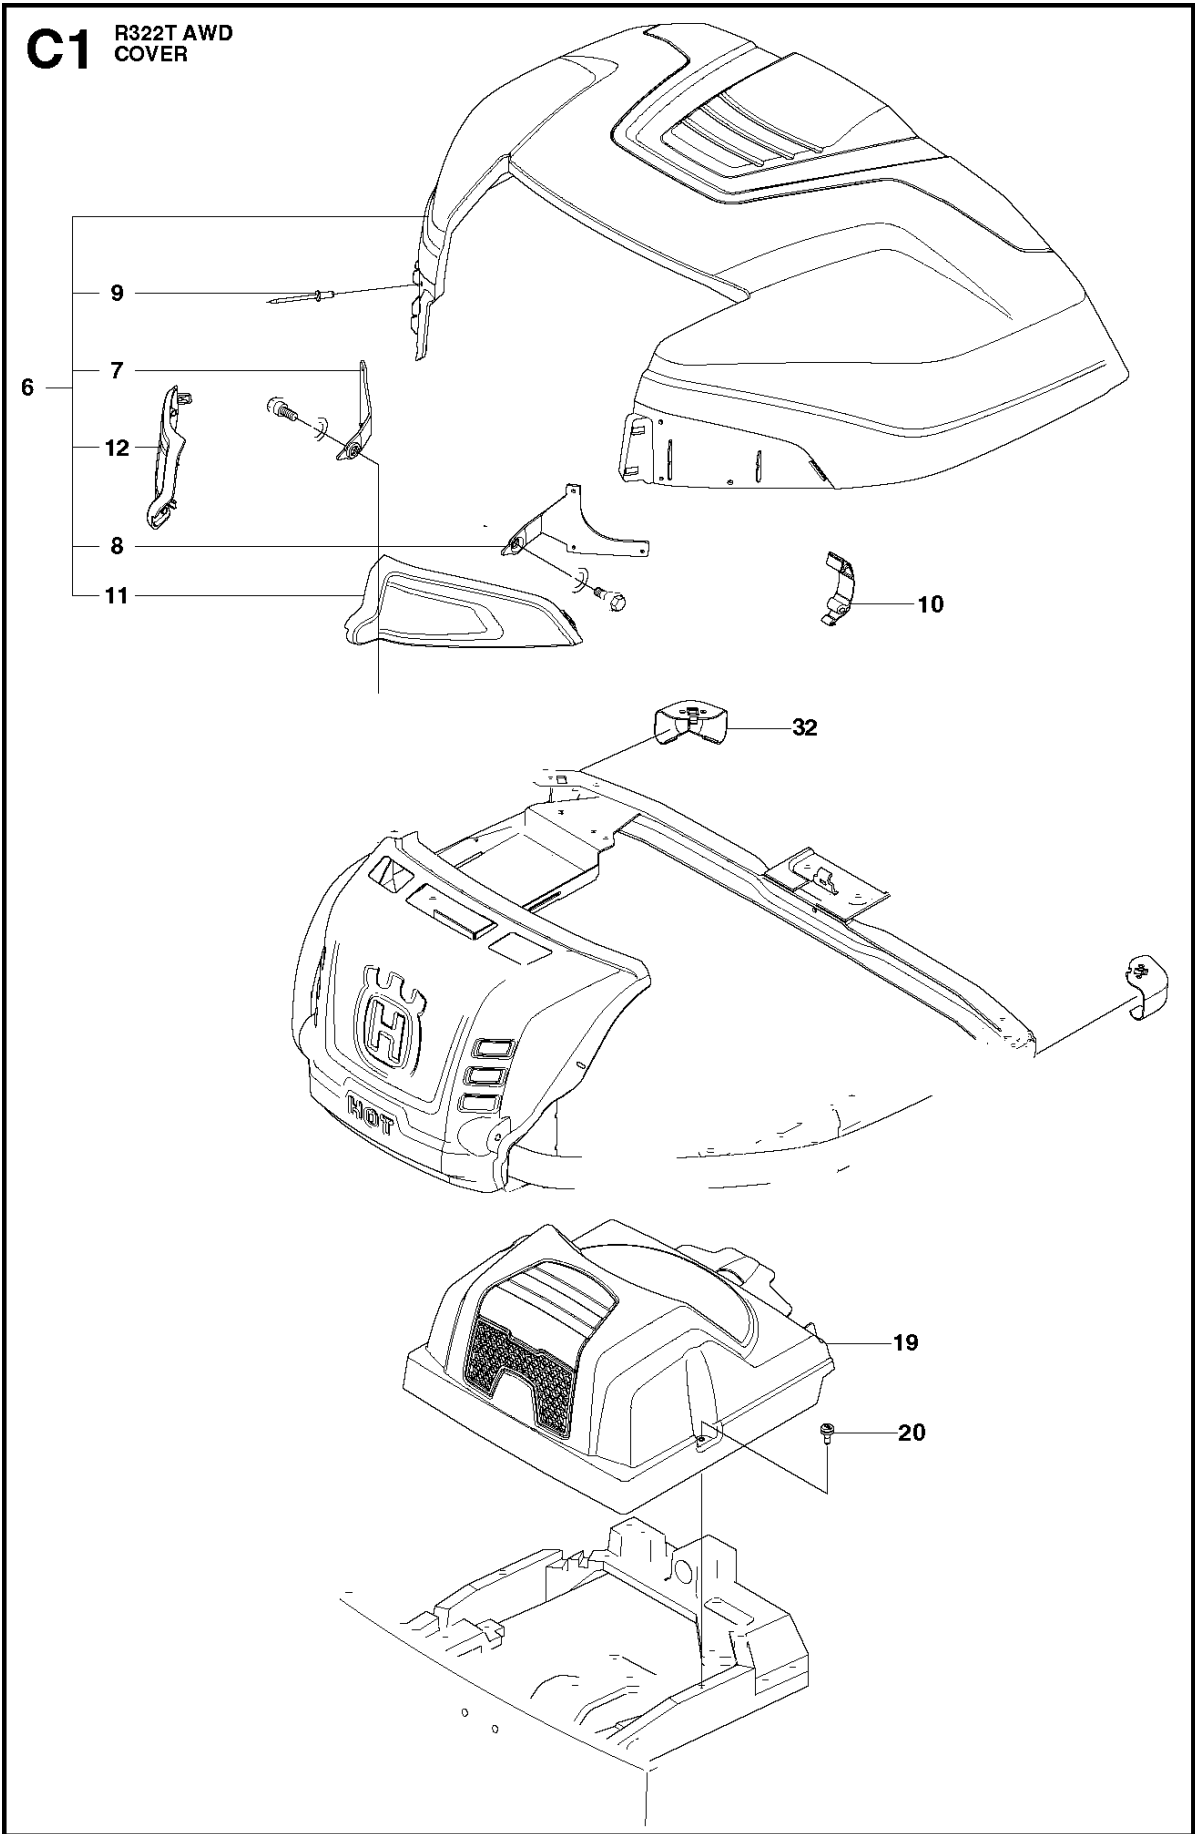

COVER, REAR

R322T AWD, 966785801, 967032101, 967153001, 2012-03

Ref	Part No	Description	Remark	QTY KIT
6	577 61 47-03	ENGINE HOOD ASSY		1
7	578 11 37-01	HINGE		1
8	578 11 37-02	HINGE		1
9	722 79 54-02	RIVET		6
10	503 89 47-03	SNAP		1
11	577 61 26-02	COVER		1
12	577 61 26-01	COVER		1
19	578 26 13-01	TRANSMISSION COVER		1
20	574 85 62-01	SCREW		2
32	577 90 33-01	PLUG		2