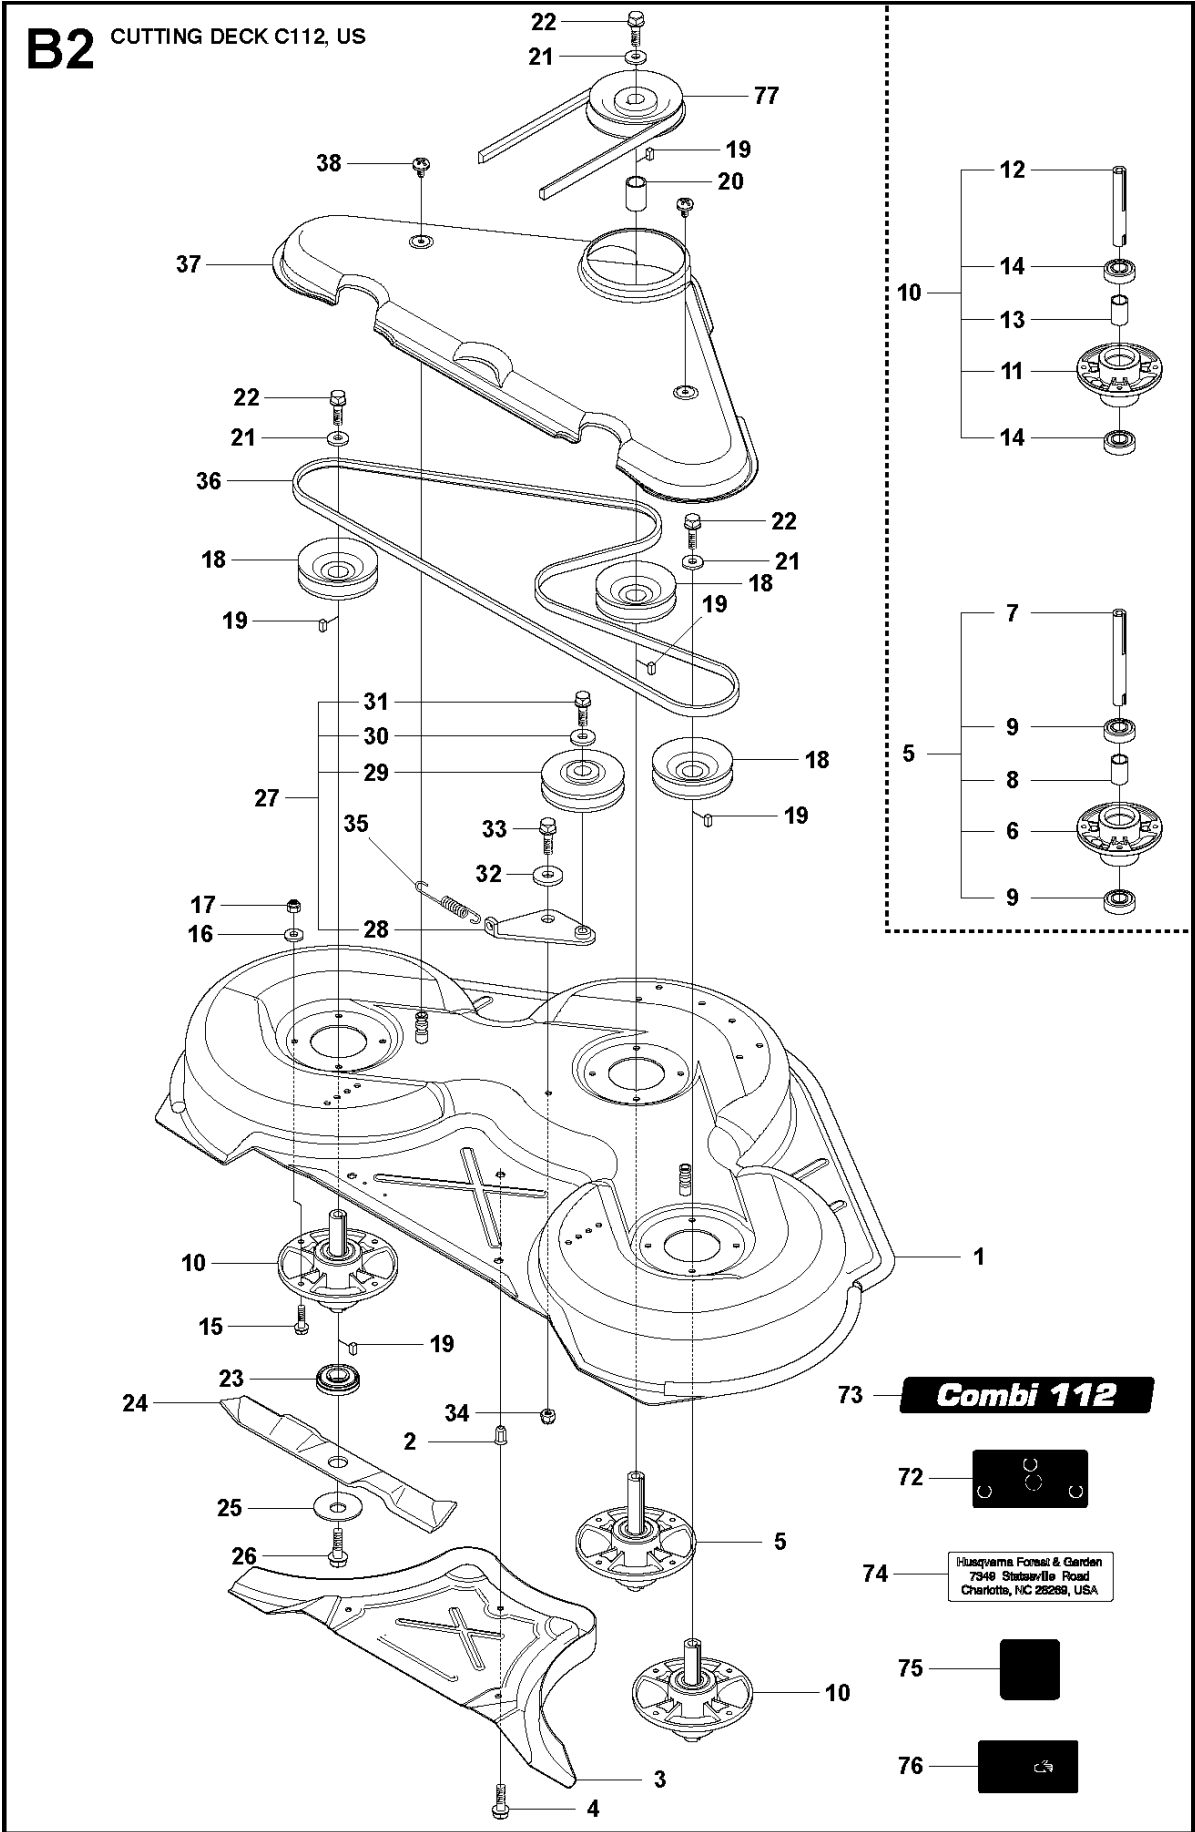

B2 CUTTING DECK C112, US

73 Combi 112

74 Husqvarna Forest & Garden
7349 Statesville Road
Charlotte, NC 28289, USA

Ref	Part No	Description	Remark	QTY KIT
1	574 20 95-01	CUTTING DECK		1
2	506 91 62-01	BLIND RIVET NUT		3
3	544 44 93-01	PLUG		1
4	506 57 01-04	SCREW EHHFM		3
5	576 38 41-01	BLADE HOUSING ASSY		1
6	576 38 42-01	BEARING HOUSING		1
7	576 38 43-01	SHAFT		1
8	576 38 44-01	SPACING SLEEVE		1
9	738 23 04-34	BALL BEARING		2
10	576 38 41-02	BLADE HOUSING ASSY		2
11	576 38 42-01	BEARING HOUSING		1
12	576 38 43-02	SHAFT		1
13	576 38 44-01	SPACING SLEEVE		1
14	738 23 04-34	BALL BEARING		2
15	535 42 38-01	SCREW RSQM		12
16	734 11 64-01	WASHER		12
17	732 21 18-01	LOCK NUT		12
18	506 92 21-01	PULLEY		3
19	506 53 35-01	PARALLEL KEY		7
20	544 06 80-02	SPACING SLEEVE		1
21	734 11 74-41	WASHER		3
22	544 11 41-01	SCREW EHHM		3
23	535 50 42-02	BLADE BRACKET		3
24	504 18 81-01	RIDE ON BLADE		3
25	506 79 23-01	KNIFE PLATE		3
26	544 11 41-01	SCREW EHHM		3
27	506 54 07-01	BELT TENSIONER ASSY		1
28	506 51 95-01	SPÄNNARM KPL.		1
29	506 53 27-01	PULLEY		1
30	734 11 64-41	WASHER		1
31	506 55 83-02	SCREW EHHFT		1
32	506 91 87-02	WASHER		1
33	725 24 51-71	SCREW EHHM		1
34	732 21 18-01	LOCK NUT		1
35	506 53 31-01	SPRING		1
36	535 41 19-01	BELT		1
37	544 09 62-01	BELT COVER		1
38	544 40 05-01	SCREW		2
72	506 78 97-01	LABEL		1
73	544 23 81-05	LABEL		2
74	506 98 39-01	DECAL		1
75	535 43 74-01	LABEL WARNING		1
76	574 51 00-01	DECAL		2
77	506 77 86-01	PULLEY		1