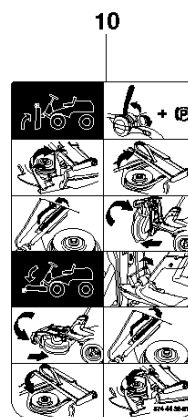

S R322T AWD
DECALS

DECALS

R322T AWD, 966785801, 967032101, 967153001, 2012-03

Ref	Part No	Description	Remark	QTY KIT
1	504 79 88-01	LABEL		1
2	577 06 20-01	DECAL		2
3	578 36 45-12	DECAL		2
4	506 88 07-02	DECAL		1
5	578 39 25-04	DECAL		1
6	544 21 14-01	LABEL		2
7	579 09 15-01	DECAL		2
8	506 98 39-01	DECAL		1
9	574 51 00-01	DECAL		2
10	574 44 32-01	LABEL		1