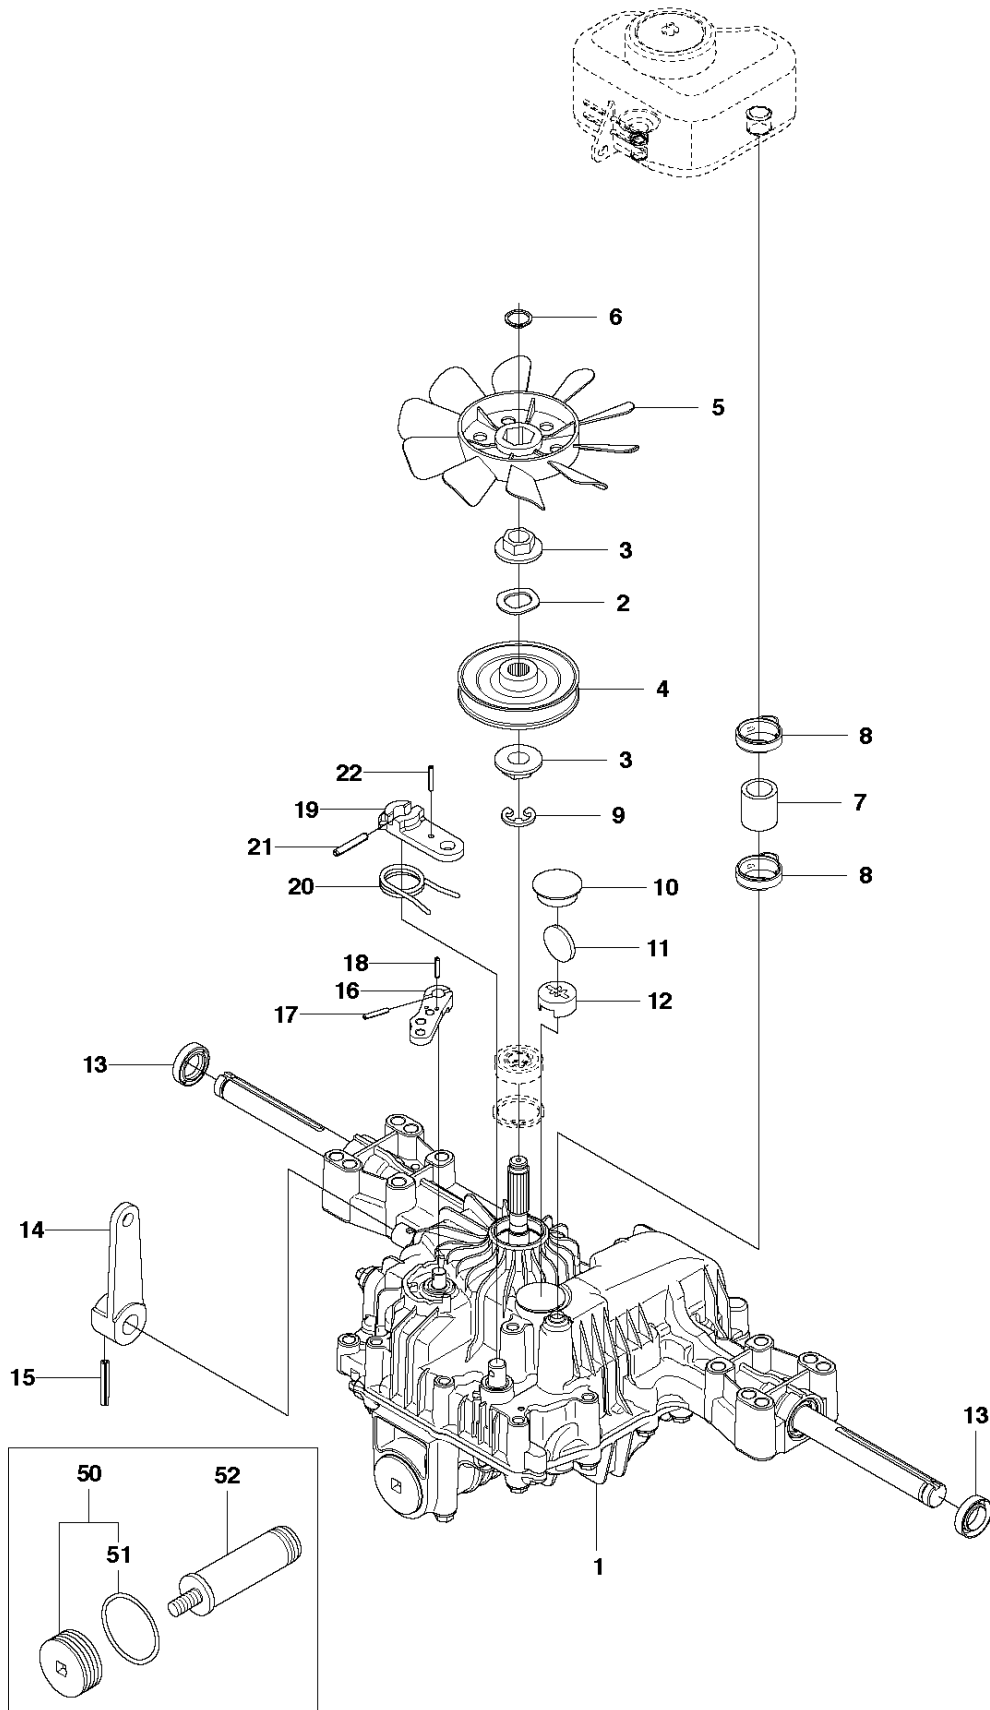

K574

TRANSMISSION

R322T AWD, 966785801, 967032101, 967153001, 2012-03

Ref	Part No	Description	Remark	QTY	KIT
1	544 11 61-01	TRANSMISSION		1	
2	506 98 65-01	SPRING WASHER		1	
3	506 98 66-01	DISTANCE		2	
4	502 45 19-01	PULLEY		1	
5	506 98 68-01	FAN		1	
6	735 31 15-00	CIRCLIP		1	
7	502 45 16-01	TUBE		1	
8	506 98 70-01	HOSE CLAMP		2	
9	535 40 28-07	CLIP		1	1
10	535 40 28-32	PLUG		1	1
11	535 40 28-29	MAGNET		1	1
12	502 45 20-01	MAGNET HOLDER		1	1
13	535 40 28-37	SEALING		2	1
14	502 45 32-01	CONTROL LEVER		1	1
15	535 40 28-09	PIN RETAINING SCREW		1	1
16	535 40 28-17	LEVER		1	1
17	535 40 28-16	PIN RETAINING SCREW		1	1
18	535 40 28-33	PIN RETAINING SCREW		1	1
19	535 40 28-38	LEVER		1	1
20	535 40 28-39	RETURN SPRING		1	1
21	535 40 28-40	PIN RETAINING SCREW		1	1
22	535 40 28-41	PIN RETAINING SCREW		1	1
50	574 51 51-01	KIT		1	
51	574 51 52-01	O-RING		1	50
52	535 40 28-19	FILTER		1