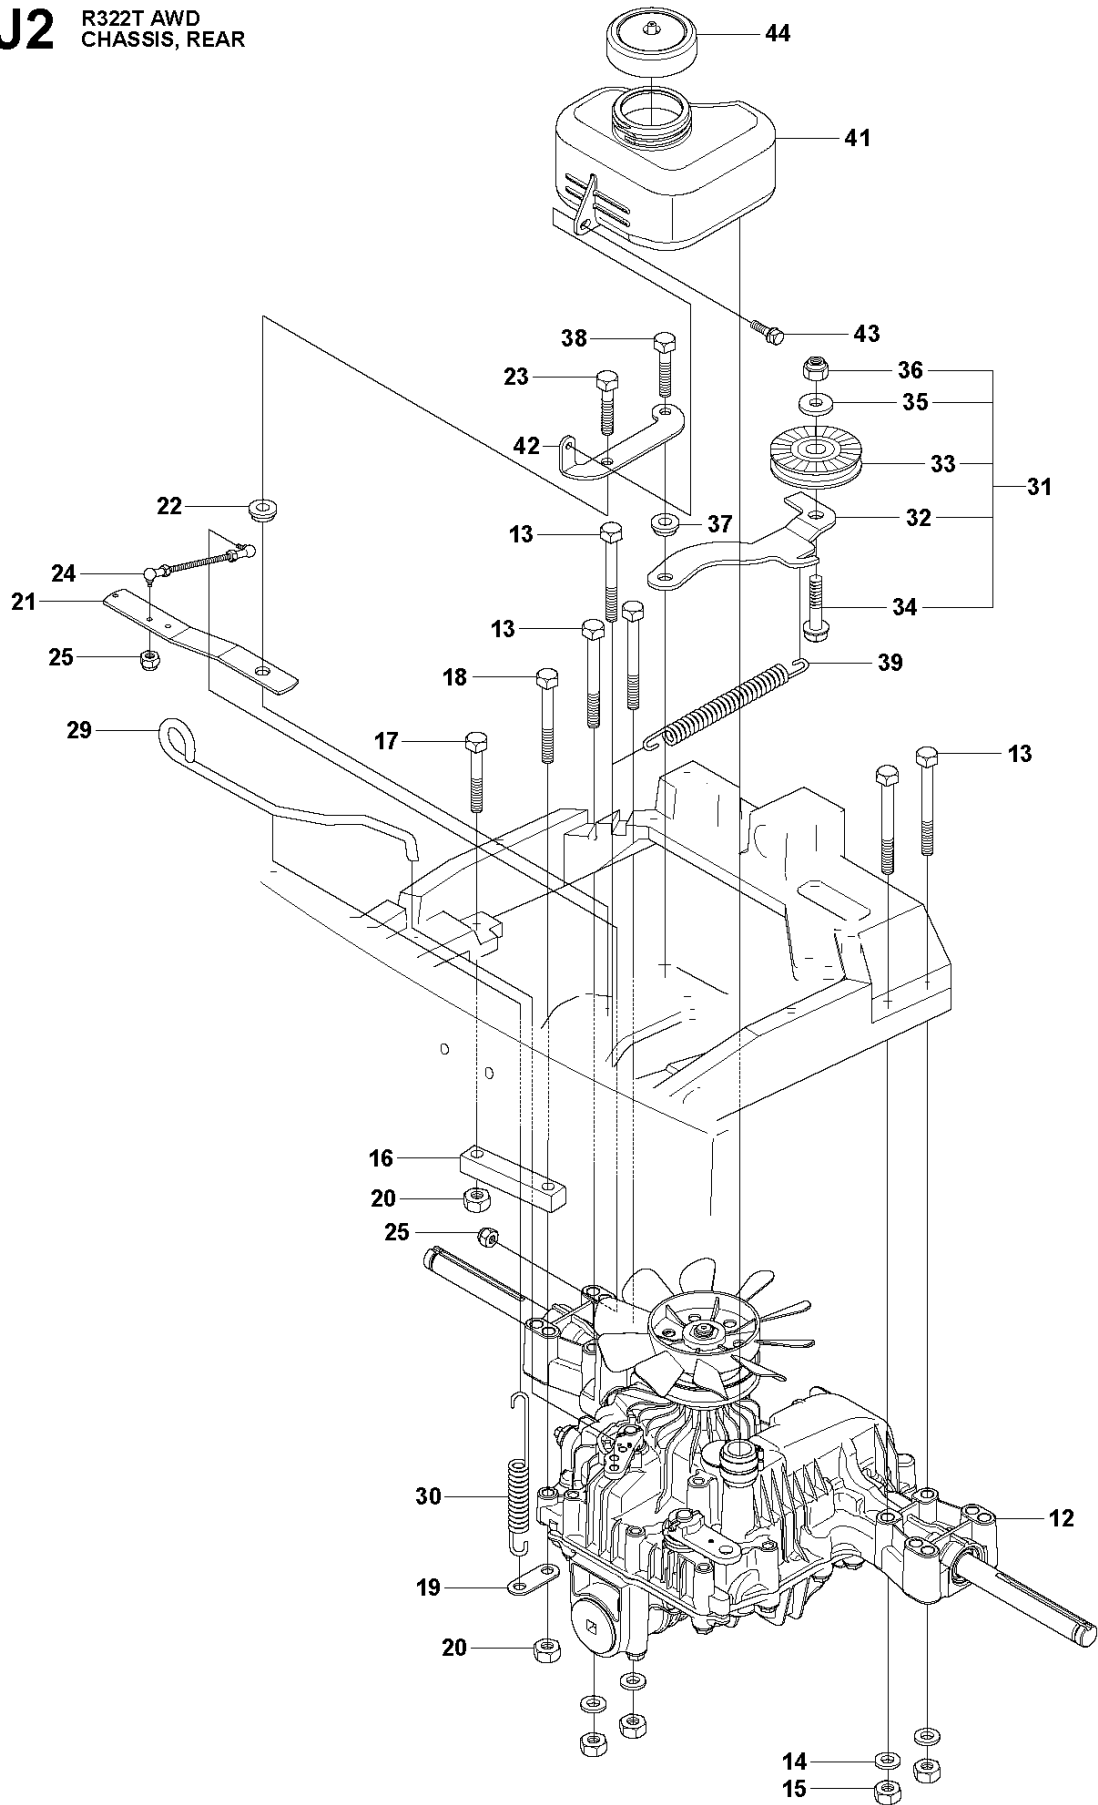

J2 R322T AWD
CHASSIS, REAR

CHASSIS LOWER

R322T AWD, 966785801, 967032101, 967153001, 2012-03

Ref	Part No	Description	Remark	QTY KIT
12	544 11 61-01	TRANSMISSION		1
13	725 24 67-51	SCREW EHHM		5
14	734 11 64-01	WASHER		4
15	731 23 18-01	HEXAGON NUT		4
16	506 98 72-01	MOMENTFÄSTE		1
17	725 24 59-51	SCREW EHHM		1
18	725 24 62-51	SCREW EHHM		1
19	506 59 93-01	LINK		1
20	731 23 18-01	HEXAGON NUT		2
21	506 98 74-03	LEVER		1
22	506 91 87-02	WASHER		1
23	725 24 51-71	SCREW EHHM		1
24	506 98 75-01	ADJUSTMENT ROD		1
25	732 21 14-01	LOCK NUT		2
29	506 98 82-01	FRIKOPPLINGSSTÅNG		1
30	506 83 43-01	SPRING		1
31	506 98 84-01	BELT TENSIONER ASSY		1
32	506 98 85-01	BELT TENSIONER		1
33	506 94 69-01	BELT TENS WHEEL ASSY		1
34	725 24 55-51	SCREW		1
35	734 11 64-41	WASHER		1
36	732 21 18-01	LOCK NUT		1
37	506 91 87-02	WASHER		1
38	725 24 51-71	SCREW EHHM		1
39	506 98 86-01	SPRING		1
41	544 10 01-01	EXPANSION TANK		1
42	544 12 17-01	BRACKET		1
43	725 23 64-61	SCREW EHHFT		1
44	506 67 33-01	TANK CAP ASSY		1