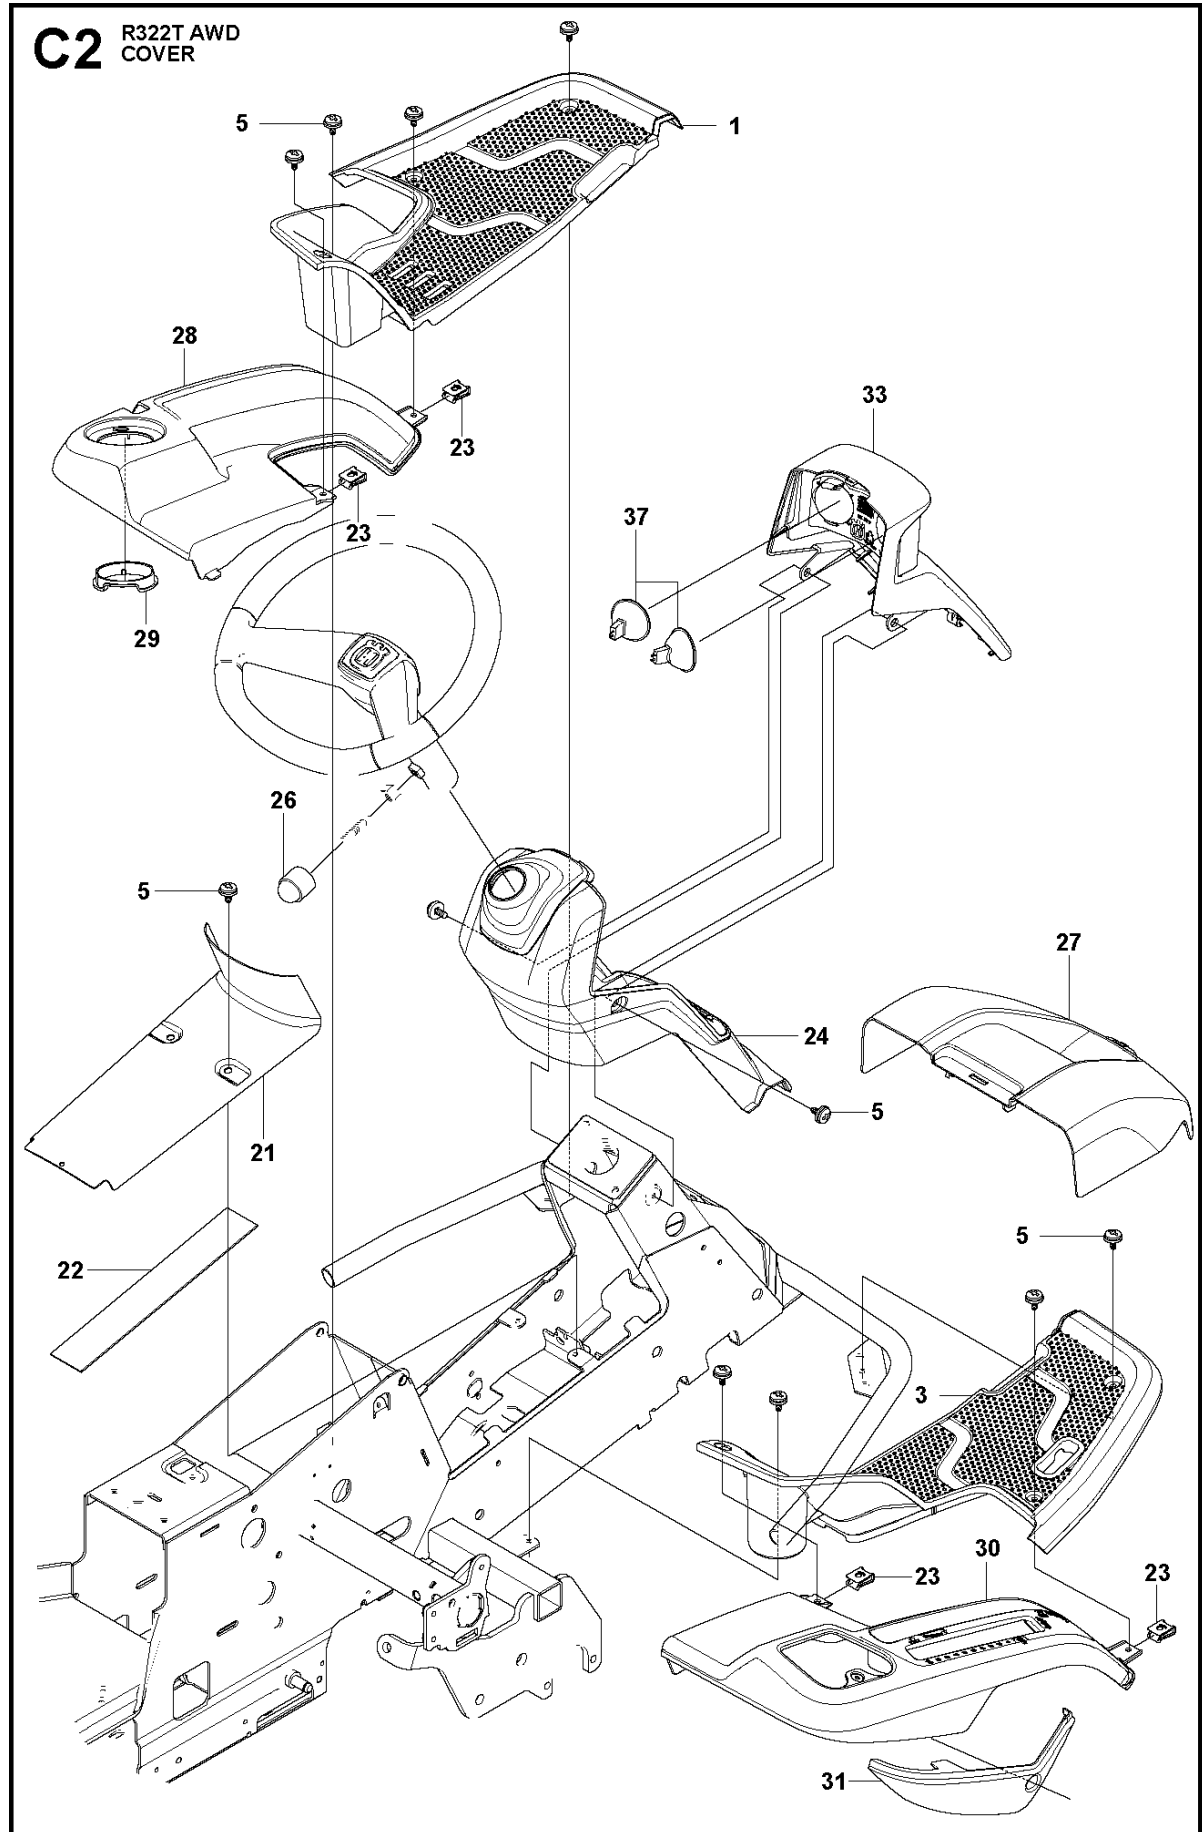

COVER

R322T AWD, 966785801, 967032101, 967153001, 2012-03

Ref	Part No	Description	Remark	QTY KIT
1	577 72 93-01	FOOT PLATE		1
3	577 72 94-01	FOOT PLATE		1
5	544 40 05-01	SCREW		14
21	544 23 92-01	COVER		1
22	544 42 75-01	MAT		1
23	535 42 91-01	SPRING NUT		4
24	577 70 41-01	COVER		1
26	544 43 32-01	PROTECTIVE COVER		1
27	525 56 24-01	UNIT COVER		1
28	577 72 95-01	FENDER		1
29	577 76 45-01	LOCKING NUT		1
30	577 72 96-01	FENDER		1
31	577 73 75-01	CONTROL COVER		1
33	577 70 04-01	COVER		1
37	535 44 68-01	LAMP		2