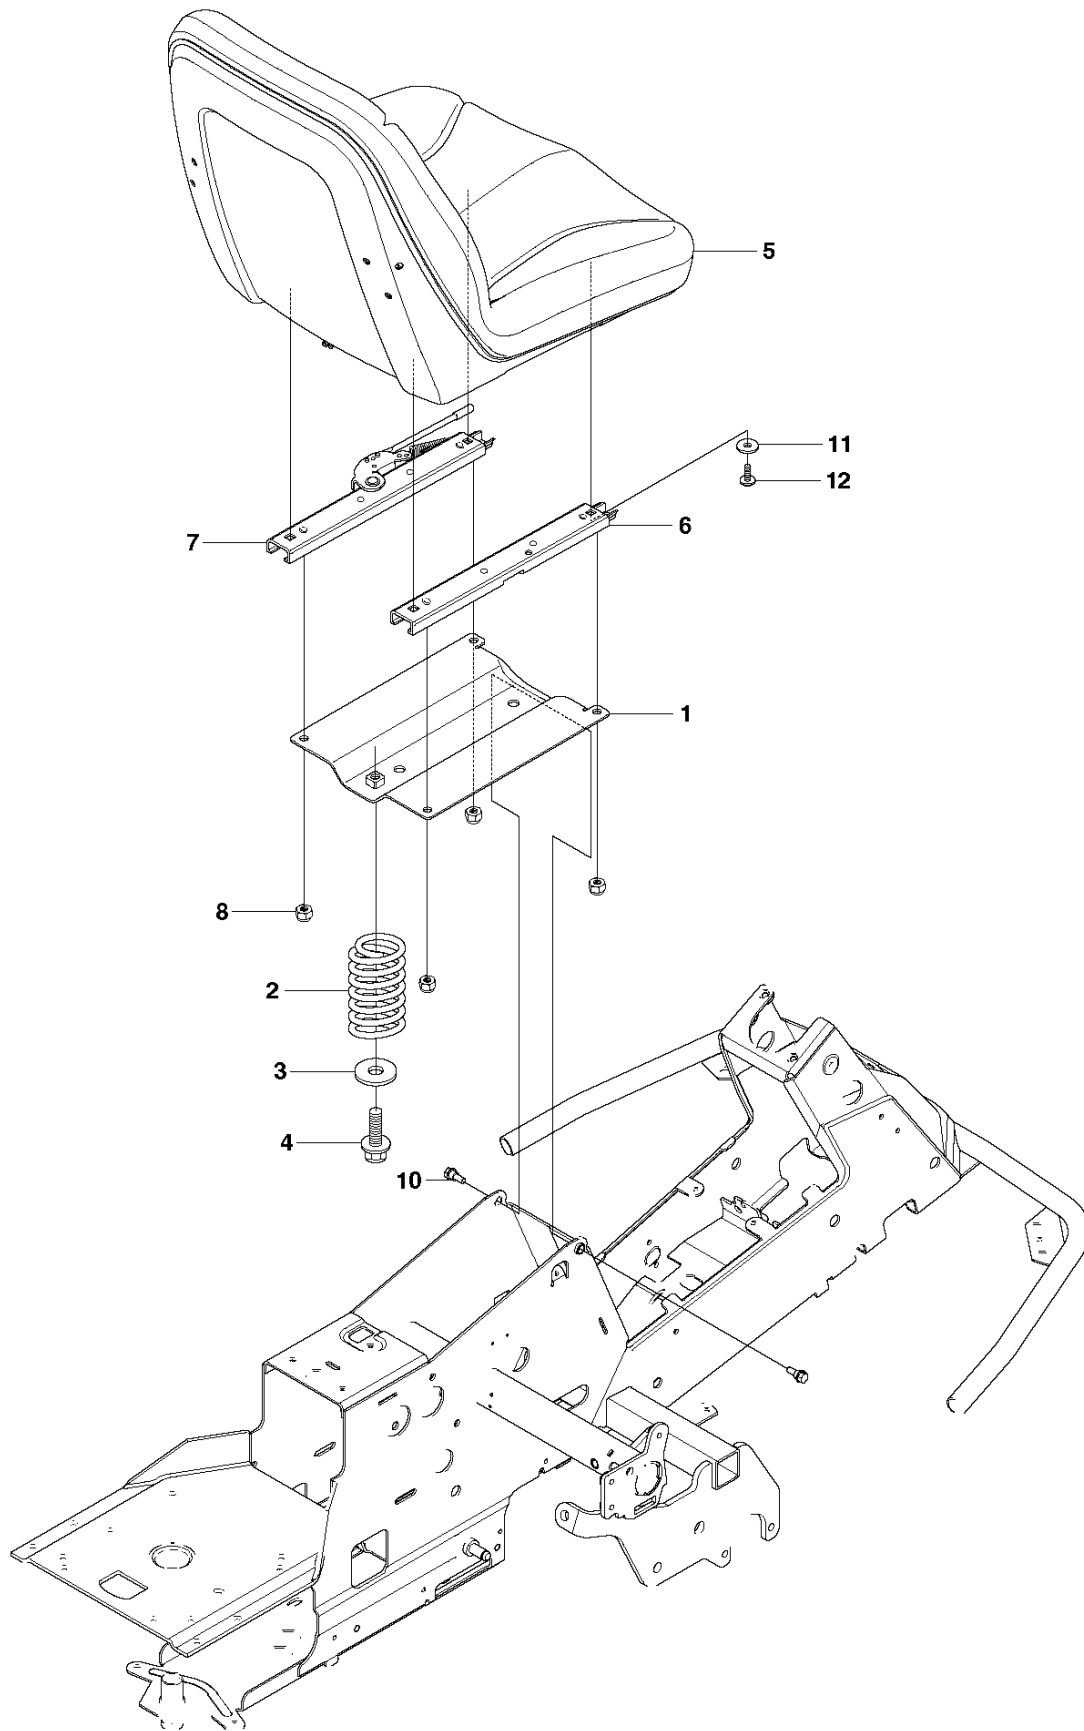

A R322T AWD
SEAT

SEAT

R322T AWD, 966785801, 967032101, 967153001, 2012-03

Ref	Part No	Description	Remark	QTY KIT
1	573 99 50-01	SEAT BRACKET		1
2	506 91 53-01	COMPRESSION SPRING		1
3	734 11 74-41	WASHER		1
4	725 24 93-71	SCREW EHHM		1
5	544 43 34-01	SEAT		1
6	506 99 69-01	ADJUSTER		1
7	506 99 69-02	ADJUSTER		1
8	732 21 18-01	LOCK NUT		4
10	506 59 74-01	SCREW		2
11	535 40 18-01	SPACER		4
12	874 78 05-12	SCREW		4