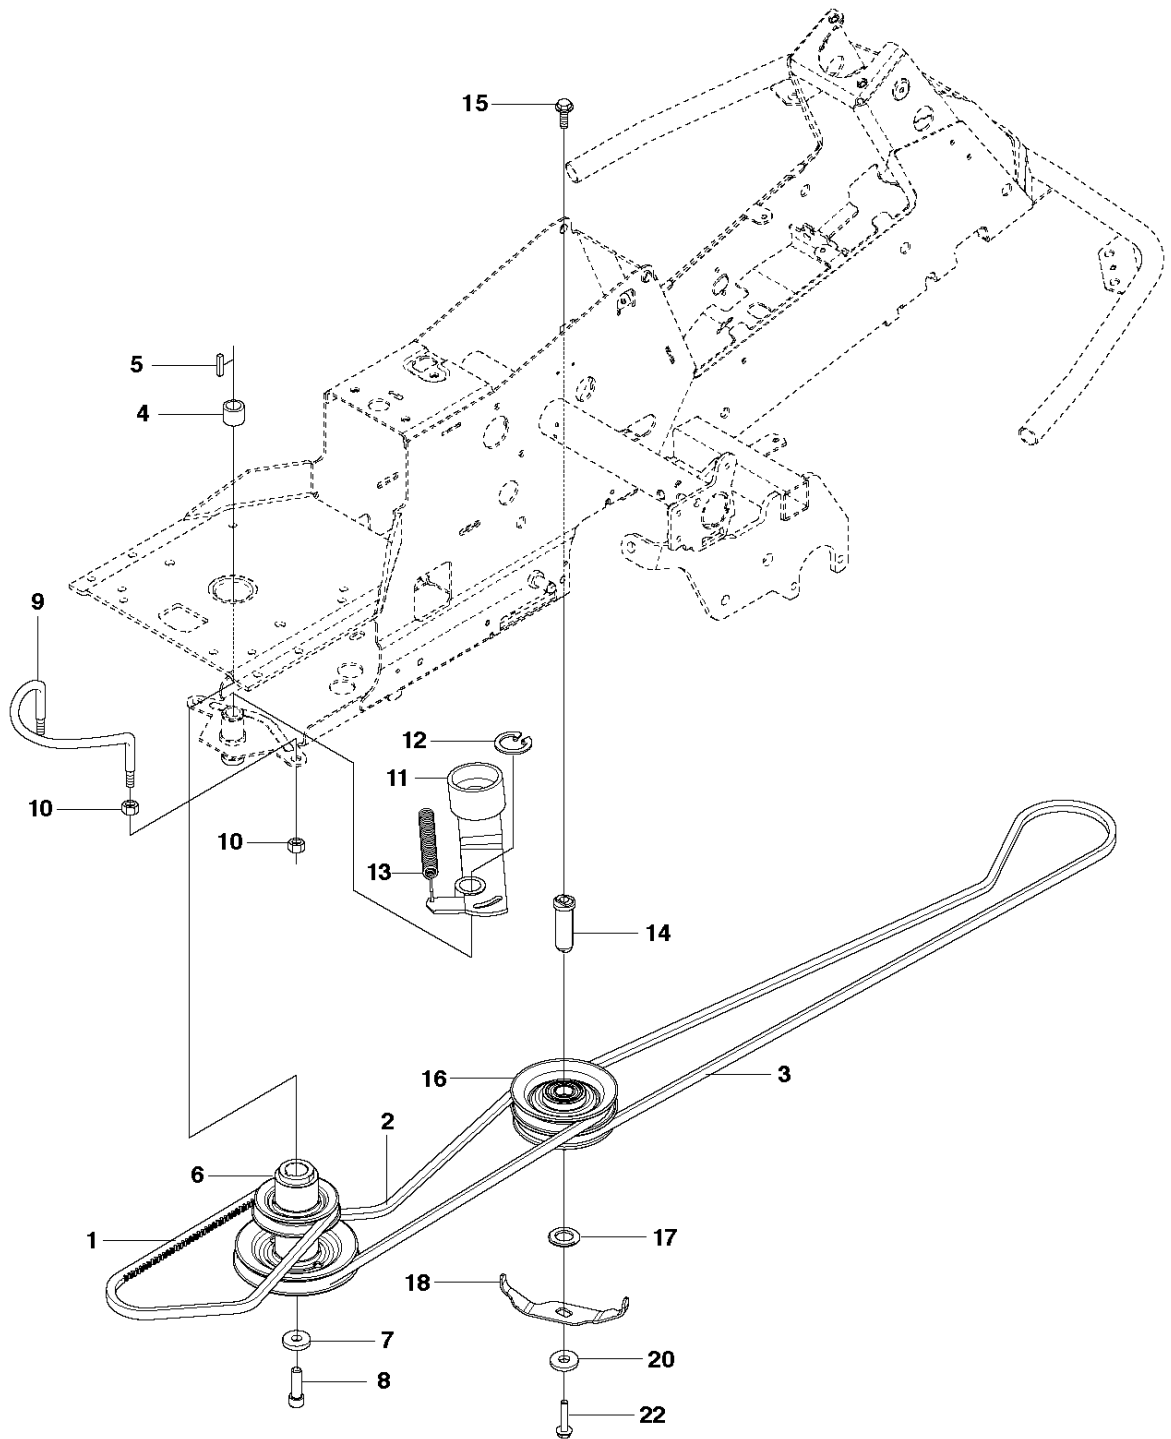

G R322T AWD
TRANSMISSION

Ref	Part No	Description	Remark	QTY KIT
1	522 93 03-01	BELT		1
2	544 40 02-01	BELT		1
3	535 41 19-01	BELT		1
4	506 50 92-01	SPACING SLEEVE		1
5	506 55 59-01	WEDGE		1
6	535 48 24-01	PULLEY		1
7	506 59 75-01	WASHER		1
8	506 55 60-02	SCREW UNC		1
9	506 66 45-01	BELT GUIDE		1
10	731 23 20-51	HEXAGON NUT		4
11	535 48 44-01	BELT TENSIONER ASSY		1
12	735 31 26-00	CIRCLIP		1
13	580 67 81-01	SPRING		1
14	544 42 61-01	SHAFT		1
15	506 67 54-02	SCREW EHHFM		1
16	535 48 22-01	MELLANHJUL		1
17	506 77 57-01	WASHER		1
18	544 40 53-01	BELT GUIDE		1
20	506 59 75-01	WASHER		1
22	506 57 01-05	SCREW EHHFM		1