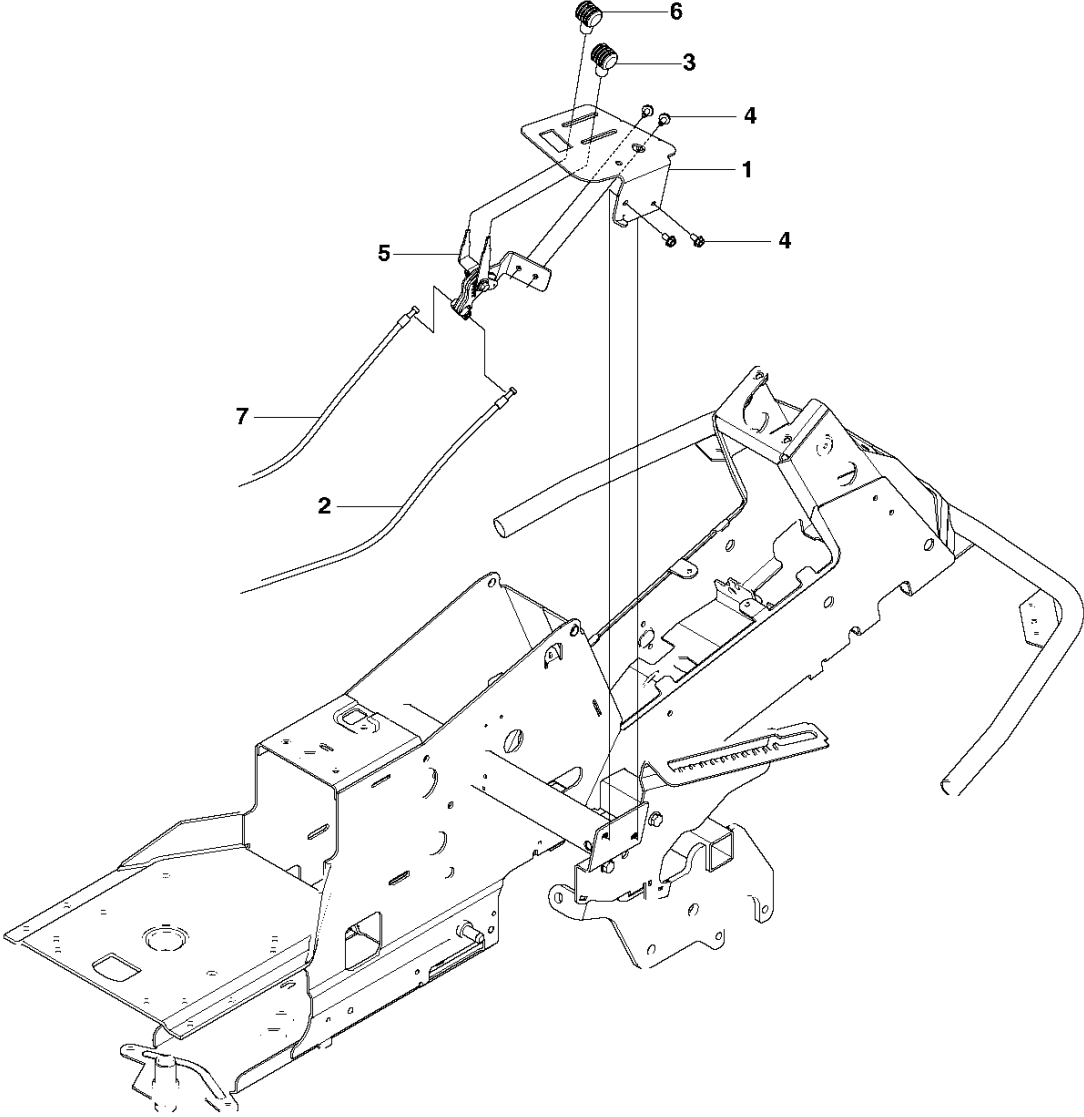

N R322T AWD
CONTROLS

CONTROLS

R322T AWD, 966785801, 967032101, 967153001, 2012-03

Ref	Part No	Description	Remark	QTY KIT
1	578 03 31-01	SUPPORT		1
2	544 30 17-06	WIRE	THROTTLE	1
3	506 88 91-01	KNOB		1
4	535 47 52-12	SCREW EHHFM		4
5	578 02 34-01	THROTTLE CONTROL		1
6	506 88 91-02	KNOB		1
7	544 30 17-07	WIRE	CHOKE CABLE	1