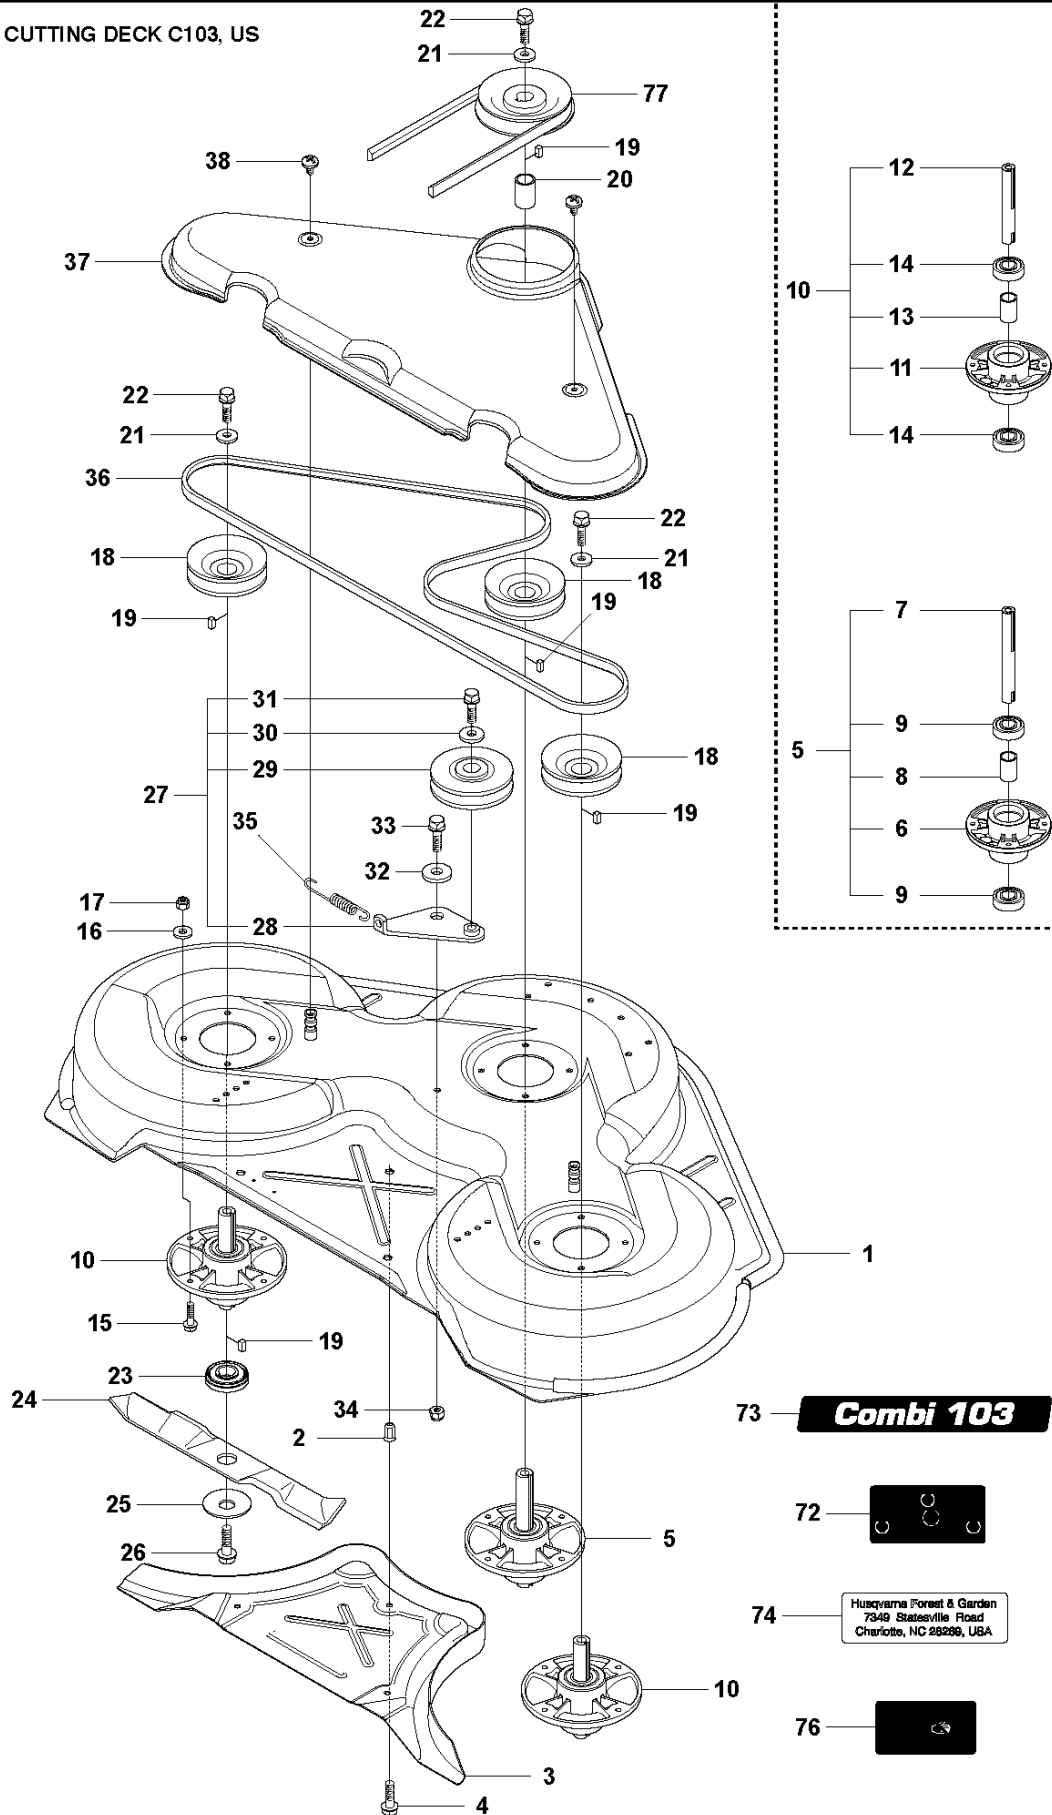

A2 CUTTING DECK C103, US

Ref	Part No	Description	Remark	QTY KIT
1	574 21 08-01	CUTTING DECK		1
2	506 91 62-01	BLIND RIVET NUT		3
3	544 44 92-01	PLUG		1
4	506 57 01-04	SCREW EHHFM		3
5	576 38 41-01	BLADE HOUSING ASSY		1
6	576 38 42-01	BEARING HOUSING		1
7	576 38 43-01	SHAFT		1
8	576 38 44-01	SPACING SLEEVE		1
9	738 23 04-34	BALL BEARING		2
10	576 38 41-02	BLADE HOUSING ASSY		2
11	576 38 42-01	BEARING HOUSING		1
12	576 38 43-02	SHAFT		1
13	576 38 44-01	SPACING SLEEVE		1
14	738 23 04-34	BALL BEARING		2
15	535 42 38-01	SCREW RSQM		12
16	734 11 64-01	WASHER		14
17	732 21 18-01	LOCK NUT		12
18	506 92 21-01	PULLEY		3
19	506 53 35-01	PARALLEL KEY		7
20	544 06 80-02	SPACING SLEEVE		1
21	734 11 74-41	WASHER		3
22	544 11 41-01	SCREW EHHM		3
23	535 50 42-02	BLADE BRACKET		3
24	504 18 82-01	RIDE ON BLADE		3
25	506 79 23-01	KNIFE PLATE		3
26	544 11 41-01	SCREW EHHM		3
27	506 54 07-01	BELT TENSIONER ASSY		1
28	506 51 95-01	SPÄNNARM KPL.		1
29	506 53 27-01	PULLEY		1
30	734 11 64-41	WASHER		1
31	506 55 83-02	SCREW EHHFT		1
32	506 91 87-02	WASHER		1
33	725 24 51-71	SCREW EHHM		1
34	732 21 18-01	LOCK NUT		1
35	506 53 31-01	SPRING		1
36	506 76 85-01	DRIVE BELT		1
37	544 09 61-01	BELT COVER		1
38	544 40 05-01	SCREW		2
72	506 78 97-01	LABEL		1
73	544 23 81-03	LABEL		2
74	506 98 39-01	DECAL		1
76	574 51 00-01	DECAL		2
77	506 77 86-01	PULLEY		1