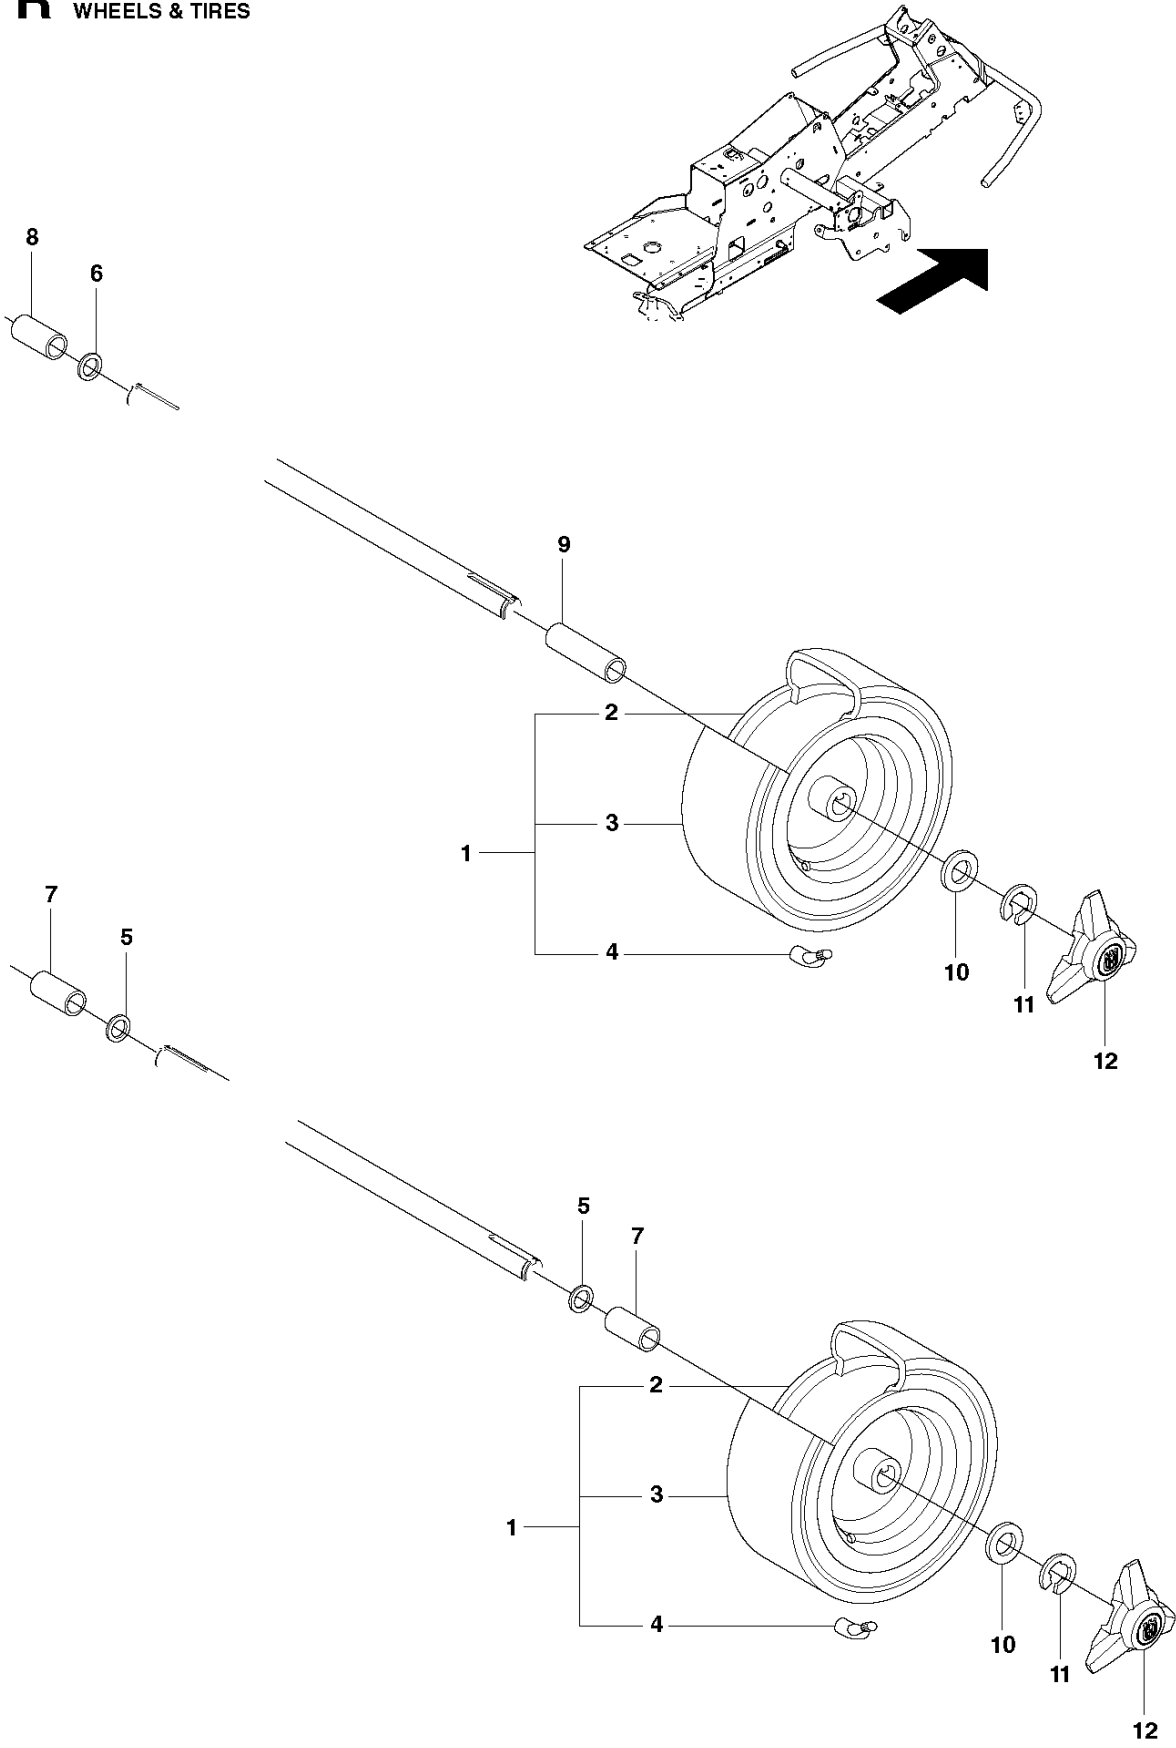

R R322T AWD
WHEELS & TIRES

WHEELS & TIRES

R322T AWD, 966785801, 967032101, 967153001, 2012-03

Ref	Part No	Description	Remark	QTY KIT
1	523 01 26-02	WHEEL		4
2	523 03 48-01	RIM		1
3	523 03 46-02	TYRE		1
4	523 03 47-01	VALVE		1
5	506 50 48-03	WASHER		2
6	506 94 58-01	WASHER		1
7	506 59 62-03	SPACING SLEEVE		2
8	544 13 26-01	SLEEVE		1
9	544 13 26-02	SLEEVE		1
10	506 50 48-05	WASHER		4
11	506 89 90-01	E-CLIP		4
12	544 35 35-01	HUB CAP		4