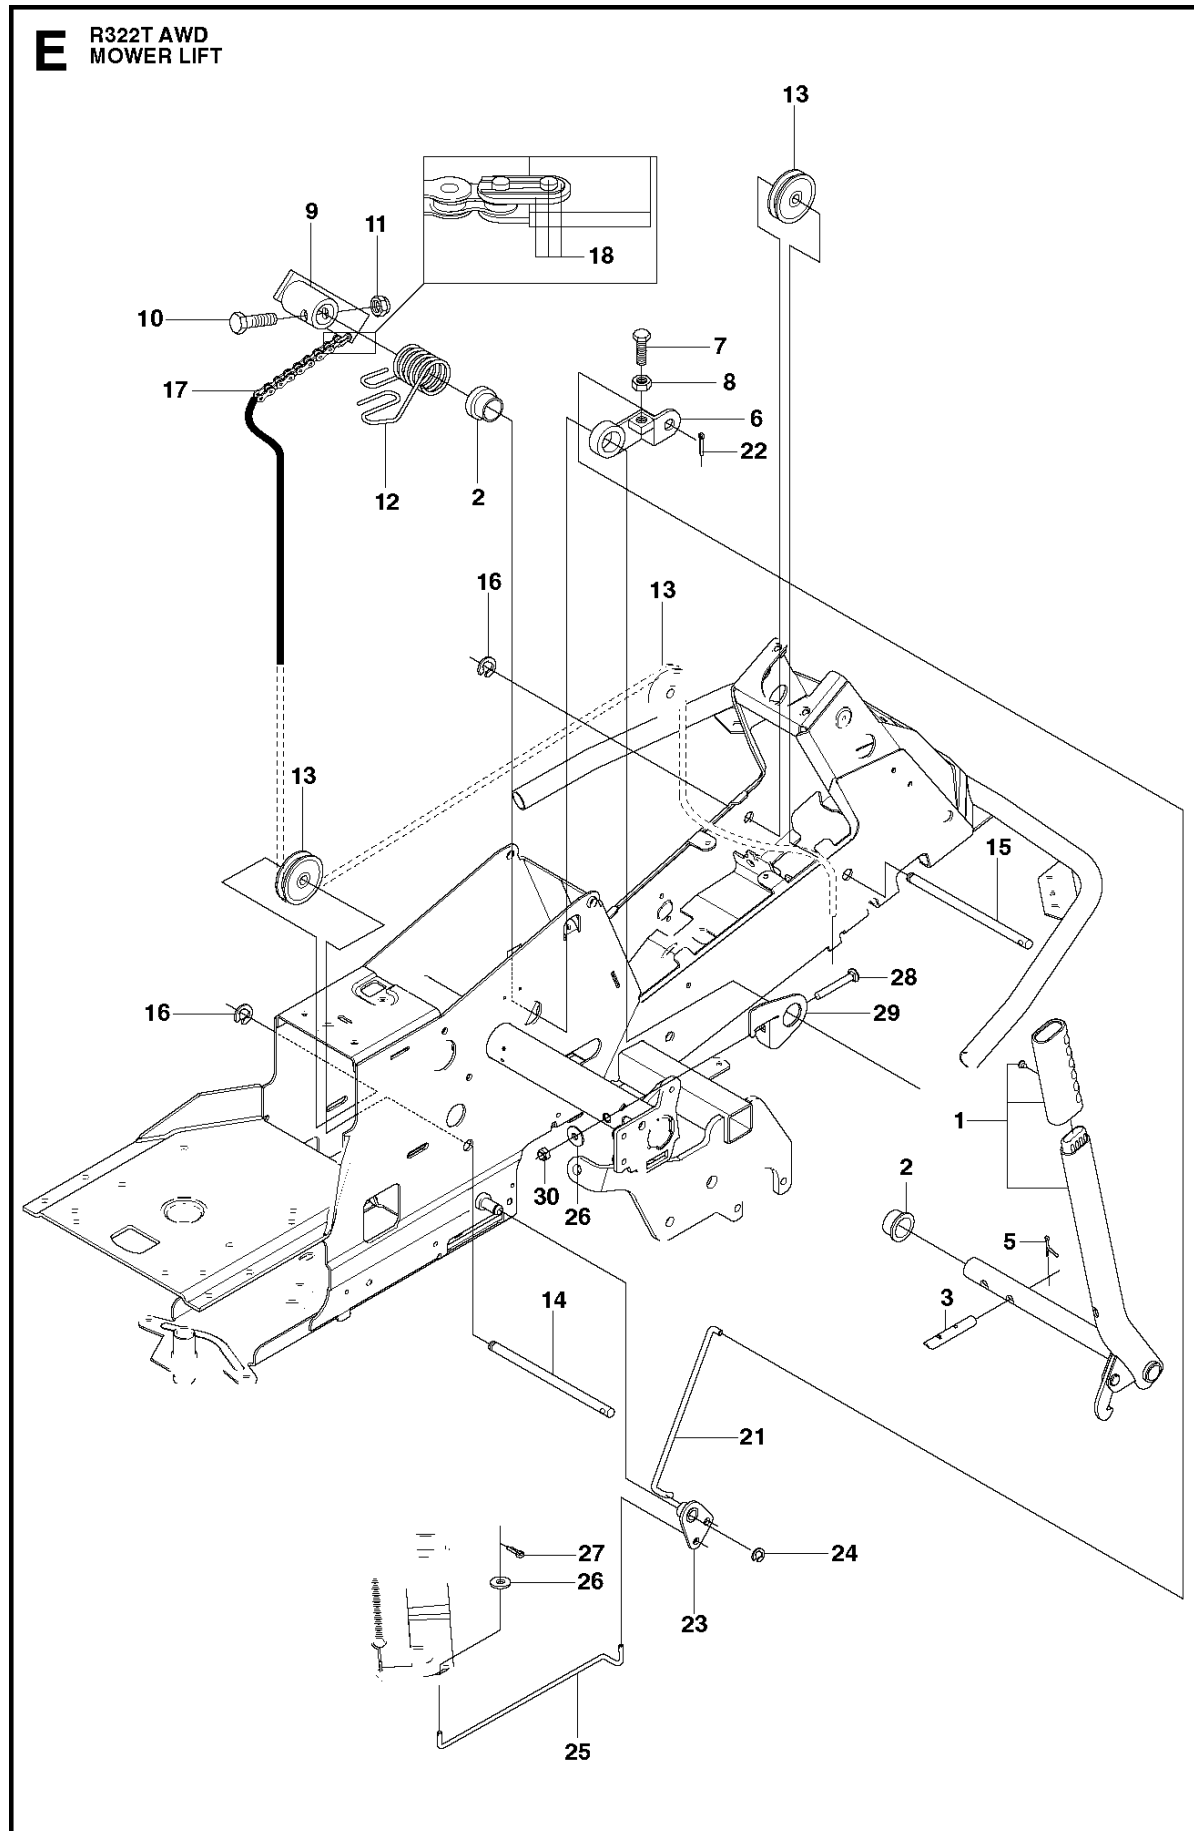

Ref	Part No	Description	Remark	QTY KIT
1	577 96 67-01	LIFTING LEVER ASSY		1
2	506 55 65-01	BEARING		1
3	525 40 66-01	PEN		1
5	721 61 83-01	SPLIT PIN		2
6	506 78 43-01	LINK ASSY		1
7	725 24 97-51	SCREW		1
8	731 23 20-51	HEXAGON NUT		1
9	544 43 36-01	LIFTING ARM		1
10	725 25 42-51	SCREW EHHM		1
11	732 25 22-01	HEXAGON LOCKING NUT		1
12	506 91 68-01	SPRING		1
13	506 90 56-01	OFFSET PULLEY		1
14	506 90 57-01	SHAFT		1
15	506 90 57-02	SHAFT		1
16	735 31 18-20	E-CLIP		1
17	506 55 46-07	CHAIN		1
18	506 55 47-01	LINKAGE		1
21	544 45 69-01	CONNECTION ROD		1
22	721 61 83-01	SPLIT PIN		1
23	544 37 86-01	LINK		1
24	735 31 14-20	E-CLIP		1
25	544 44 88-01	CONNECTION ROD		1
26	734 11 64-41	WASHER		1
27	721 61 83-01	SPLIT PIN		1
28	535 42 38-03	SCREW RSQM		1
29	577 99 95-01	SHEET		1
30	732 21 18-01	LOCK NUT		2