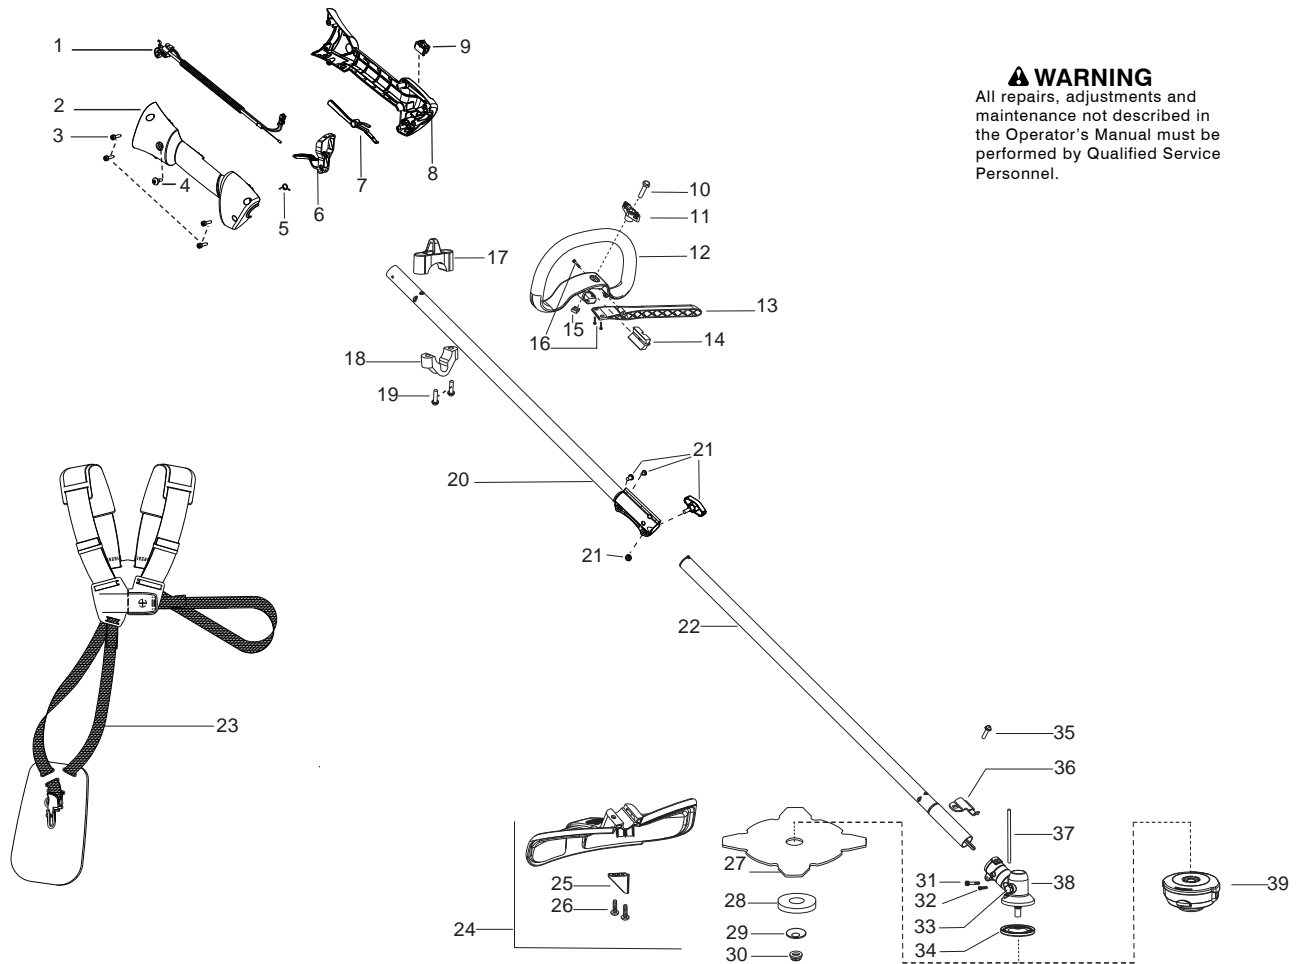

Parts List No. 580326201		Husqvarna ® PARTS LIST	MODEL 128DJ (US/CAN)
Date 05/15/12	Replaces 580326201 - 03/22/12		NOTE : Illustration may differ from actual model due to design changes.

⚠ WARNING
All repairs, adjustments and maintenance not described in the Operator's Manual must be performed by Qualified Service Personnel.

Ref.	Part No.	Description	Ref.	Part No.	Description
1.	576139401	Assy-Cable/Wire Harness	24.	545030901	Kit - Shield (25,26,35)
2.	545223001	Housing-Throttle (RH)	25.	530052286	Limiter - Line
3.	530016449	Screw	26.	530015814	Screw
4.	530015805	Screw	27.	504001303	Blade - Grass
5.	530016454	Spring-Trigger	28.	503890101	Cup - Support
6.	574355301	Trigger	29.	537285601	Support Flange
7.	574355401	Lockout-Throttle	30.	503856301	Locknut - Blade
8.	545223201	Housing-Throttle (LH)	31.	530016014	Screw
9.	545049309	Switch	32.	530016301	Screw
10.	725238051	Screw	33.	575724601	Grease Plug - 9mm
11.	503879001	Knob	34.	537234901	Driver Disc.
12.	503871907	Handle Loop	35.	530015771	Screw
13.	503997804	Handle J Plastic	36.	530057554	Bracket - Shield
14.	503940301	Spacer	37.	502285901	Pin - Locking
15.	502197101	Nut - Square M6	38.	530096295	Assy - Gearbox
16.	574181501	Screw	39.	537338306	Assy - T25 Cutting Head
17.	545113301	Clamp - Harness (upper)	Not Shown		
18.	545056601	Clamp - Harness (lower)	115476927	Manual	
19.	530015940	Screw	537312901	Guard - Transport	
20.	575261201	Kit - Driveshaft Upper (Incl. flex)	530031159	Wrench - Hex (5/32")	
21.	575291801	Kit - Knob / Screw	502114602	Wrench - Spark Plug	
22.	545180848	Kit - Driveshaft Lower (Incl. flex)			
23.	537216202	Harness - w/warning sign			

✓ = New Part Number For This IPL

★ = Refer to the Service Reference Indicated for more information.(Located at the END of the IPL)

Parts List No. 580326201		Husqvarna ® PARTS LIST	MODEL 128DJ (US/CAN)
Date 05/15/12	Replaces 580326201 - 03/22/12		Page: 2