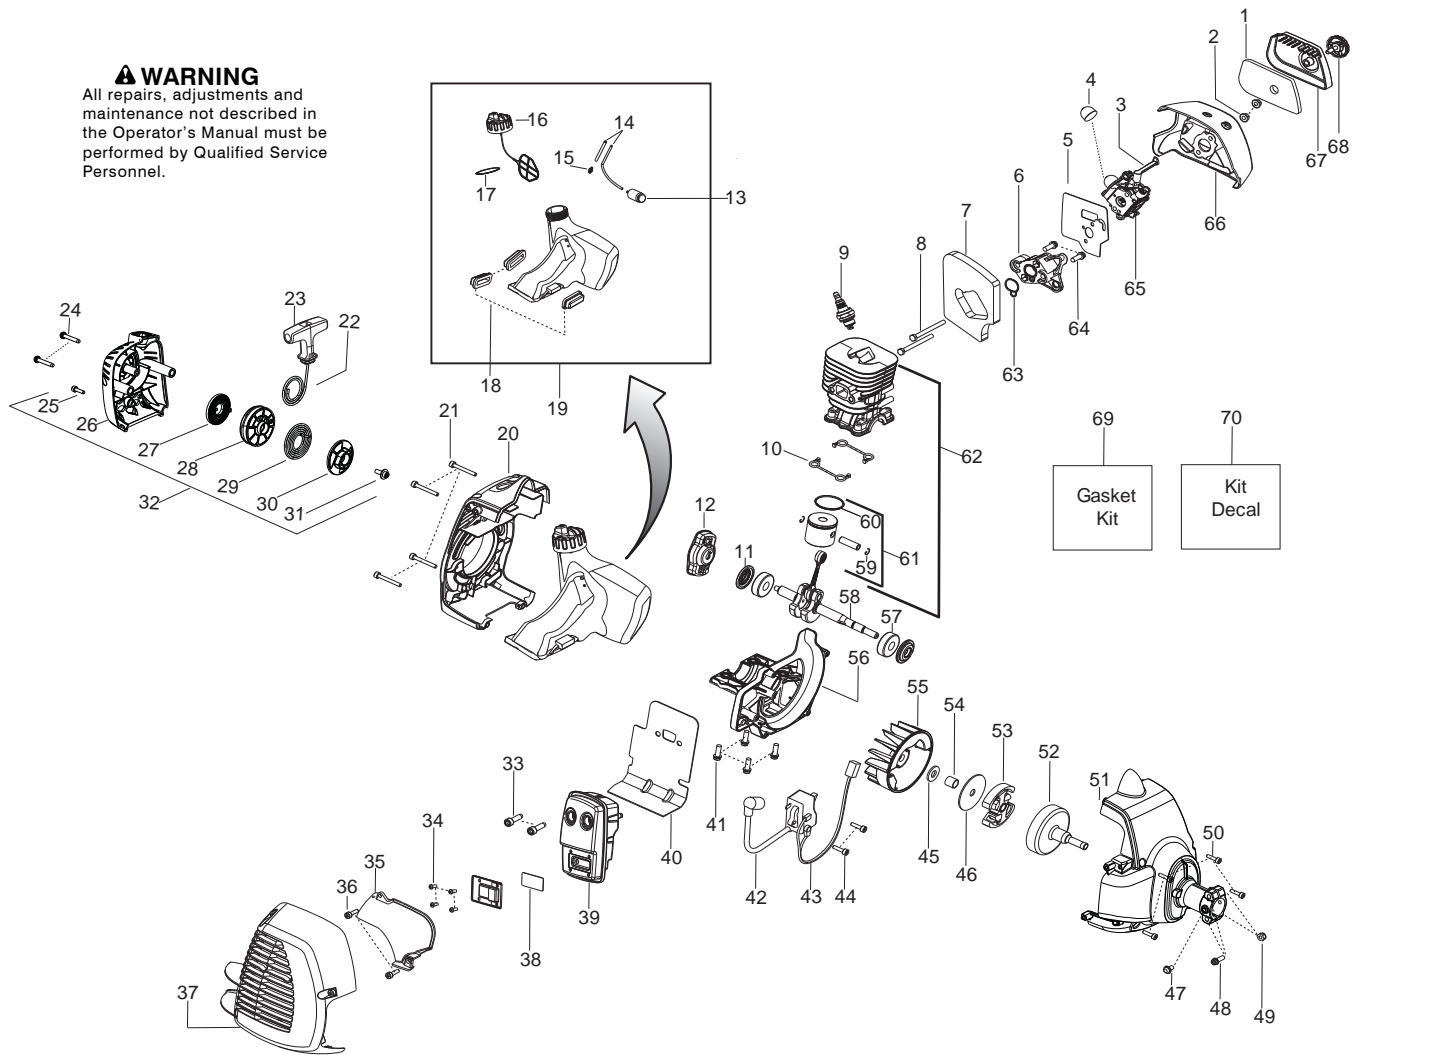

Parts List No. 580326201		Husqvarna® PARTS LIST	MODEL 128DJ (US/CAN)
Date 05/15/12	Replaces 580326201 - 03/22/12		Page: 2

NOTE : Illustration may differ from actual model due to design changes.

⚠ WARNING

All repairs, adjustments and maintenance not described in the Operator's Manual must be performed by Qualified Service Personnel.

Ref.	Part No.	Description	Ref.	Part No.	Description	Ref.	Part No.	Description
1.	530150253	Filter	26.	525455501	Hsg.- Starter	49.	530015768	Nut
2.	530016101	Nut - Carb. Screw	27.	545008087	Kit - Spring	50.	530016456	Screw
3.	530057844	Lever - Choke	28.	579066801	Kit - Starter Pulley	51.	545205201	Assy - Fan Housing
4.	530058709	Bulb - Purge	29.	578465101	Spring - Driver	52.	580446601	Kit - Clutch Drum
5.	545008086	Kit - Carb. Gasket (Incl. 7,63)	30.	579366201	Pulley - Driver	53.	530055122	Assy - Clutch
6.	530035596	Adaptor - Carb.	31.	530016468	Screw	54.	530057852	Spacer
7.	545008084	Foam - Gasket (Ref.#69)	32.	579063101	Assy. - Starter Hsg. (Incl. 22,23,25-31)	55.	530039242	Flywheel
8.	530016400	Bolt	33.	530058982	Bolt - Muffler	56.	545195601	Crankcase - Cast
9.	952030201	Plug - Spark (RCJ-8Y)	34.	530015241	Screw	57.	545013401	Bearing
10.	----	Seal - Cylinder (Ref.#69)	35.	530150440	Shield - Heat	58.	545195202	Assy - Crankshaft
11.	----	Seal - Crankshaft (Ref.#69)	36.	530016449	Screw	59.	530015162	Retainer - Piston Pin
12.	503873305	Assy - Starter Pawl	37.	576215001	Kit - Muffler Guard (Incl. Screws)	60.	575227901	Ring - Piston
13.	530095646	Assy - Fuel Filter	38.	545030501	Kit - Spark (Incl. 34)	61.	545081814	Kit - Piston (Incl. 59,60)
14.	----	Fuel Line (Ref.#19)	39.	574031502	Kit - Muffler (Incl. 33,34,38,40)	62.	545008083	Kit - Piston/Cyl.(Incl. 61)
15.	530023877	Fitting - Fuel line	40.	----	Gasket (Ref.#39,69)	63.	----	Seal - adaptor (Ref.#5,69)
16.	578931501	Assy-Cap w/ret.(Incl. 17)	41.	530015897	Screw	64.	530015897	Screw
17.	----	O-ring-Fuel Cap (Ref.#16,69)	42.	545046701	Module	65.	545081848	Kit - Carb. (Incl. 3,4,5)
18.	530059780	Isolator - Fuel Tank	43.	530039227	Assy - Leadwire	66.	576459001	Airbox
19.	578942901	Assy - Fuel Tank (Incl. 14,15,16,17)	44.	530016456	Screw	67.	530057846	Cover - Air Box
20.	576153201	Shroud - Rear	45.	530016463	Washer	68.	530059796	Assy - Knob
21.	530016448	Screw	46.	530094189	Washer - Clutch	69.	545008084	Kit - Gasket (Incl. 5,7,10,11,17,40,63)
22.	545008079	Kit - Rope	47.	530015805	Screw	70.	577503701	Kit - Decal
23.	545043204	Handle - Starter	48.	530015774	Screw			
24.	530016426	Screw						
25.	530016449	Screw						

✓ = New Part Number For This IPL

★ = Refer to the Service Reference Indicated for more information.(Located at the END of the IPL)