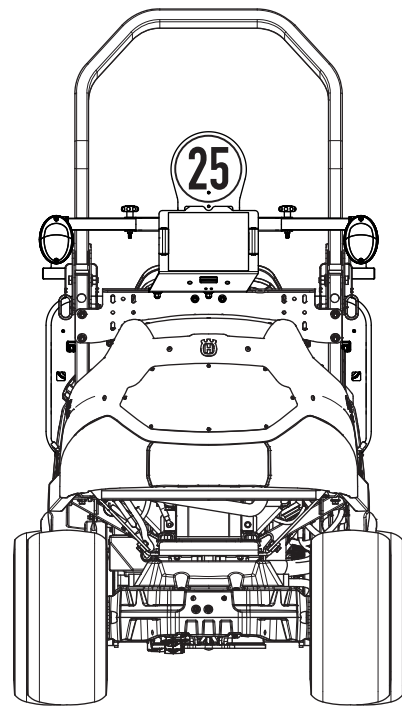

Assembly Instruction
Road kit Max Speed Decals
500-series

580 32 81-01

1

P520D

16 x 3

P520D

20 x 3

P525D

⌀ x 2

x 1

⌀ x 2

1

P520D

25 x 1

2

1

P525D

16 x 3

P520D

20 x 3

P525D

⌀ x 2

x 1

⌀ x 2

1

P525D

25 x 1

2

www.husqvarna.com

580 32 81-01

2012-01-20