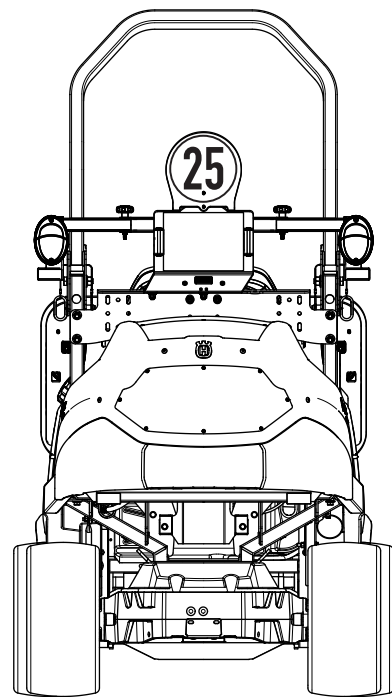

Assembly Instruction
Road kit Max Speed Decals
500-series

580 32 81-01

1

P520D

16 x 3

P520D

20 x 3

P525D

⌀ x 2

x 1

⌀ x 2

1

P520D

25 x 1

2

1

P525D

16 x 3

P520D

20 x 3

P525D

⌀ x 2

x 1

⌀ x 2

1

P525D

25 x 1

2

www.husqvarna.com

580 32 81-01

2012-01-20