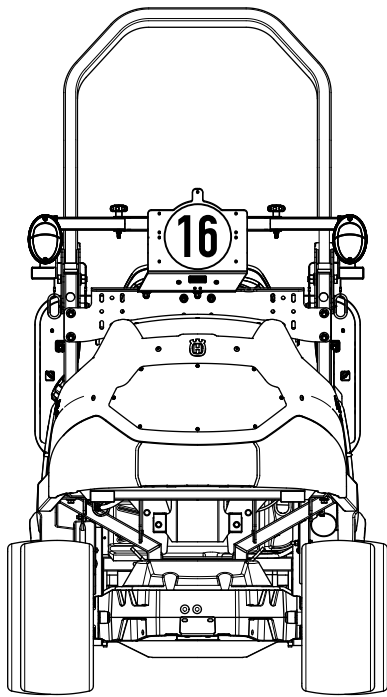

Assembly Instruction
Road kit Max Speed Decals
500-series

580 32 81-01

1

P520D

16 x 3

P520D

20 x 3

P525D

⌀ x 2

x 1

⌀ x 2

1

P520D

25 x 1

2

1

P525D

16 x 3

P520D

20 x 3

P525D

⌀ x 2

x 1

⌀ x 2