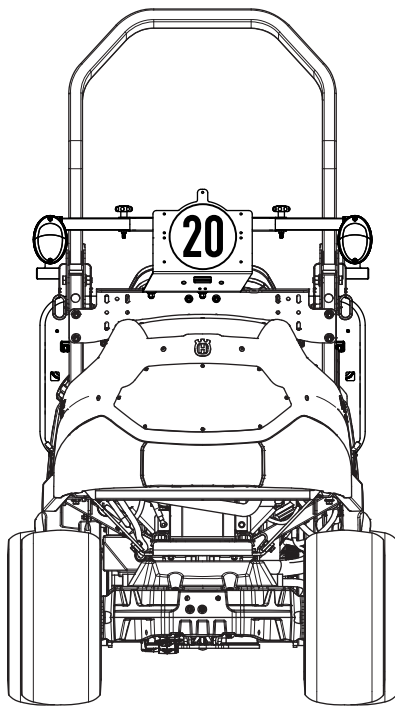

1

P525D

16 x 3

P520D

20 x 3

P525D

⌀ x 2

x 1

⌀ x 2

1

P525D

25 x 1