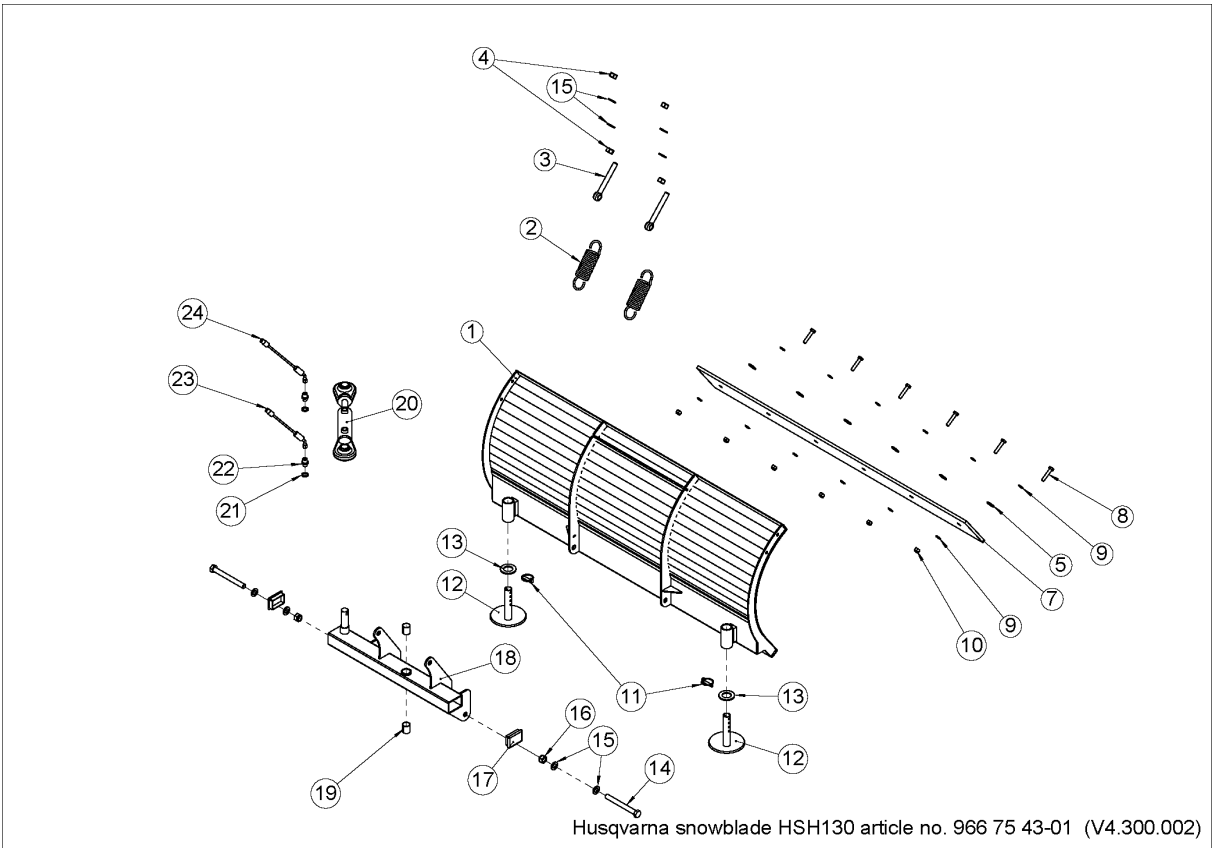

# SPARE PARTS LIST

## ACCESSORIES AND TOOLS

SNOW BLADE, HSH 130, 966754301,  
967297401, 2013-02

## PRODUCT COMPLETE

SNOW BLADE, HSH 130, 966754301, 967297401, 2013-02

Ref	Part No	Description	Remark	QTY KIT
1	579 74 89-01	BLADE		
2	579 74 91-01	SPRING		
3	579 74 92-01	EYE BOLT		
4	579 74 93-01	NUT		
5	734 11 74-60	WASHER		
7	579 74 95-01	BLADE		
7	579 74 96-01	BLADE		
8	725 25 02-71	SCREW EHHM		
9	734 11 72-01	WASHER		
10	732 21 20-51	NUT		
11	579 53 84-01	LOCKING RING		
12	579 74 97-01	SLIDING SHOE		
13	579 74 98-01	POSITION WASHER		
14	579 74 99-01	BOLT		
15	579 75 00-01	WASHER		
16	579 75 17-01	LOCKING NUT		
17	579 75 02-01	END COVER		
18	579 75 03-01	BRACKET		
19	579 75 04-01	BUSHING		
20	579 51 22-01	HYDRAULIC CYLINDER		
21	579 51 28-01	SEALING		
22	579 51 24-01	NIPPLE		
23	579 51 25-01	HYDRAULIC HOSE		
24	579 75 06-01	HYDRAULIC HOSE		
23+	579 51 27-01	SEALING		
23+	579 51 23-01	COUPLING		

## PRODUCT COMPLETE

SNOW BLADE, HSH 130, 966754301, 967297401, 2013-02

Ref	Part No	Description	Remark	QTY KIT
1	579 75 09-01	ATTACHMENT		
2	579 75 11-01	EQUIPMENT FRAME		
3	579 75 12-01	SUPPORT LEG		
4	579 53 84-01	LOCKING RING		
5	579 75 13-01	LOCKING BOLT		
6	579 53 87-01	PLUG		
7	579 75 14-01	BUSHING		
8	579 75 15-01	AXLE		
9	579 75 16-01	WASHER		
10	579 75 17-01	LOCKING NUT		
11	579 75 18-01	WASHER		
12	579 75 19-01	LOCKWASHER		
13	725 25 32-71	SCREW EHHM		
14	579 75 20-01	LUBRICATION NIPPLE		
15	579 53 83-01	LOCKING BOLT		