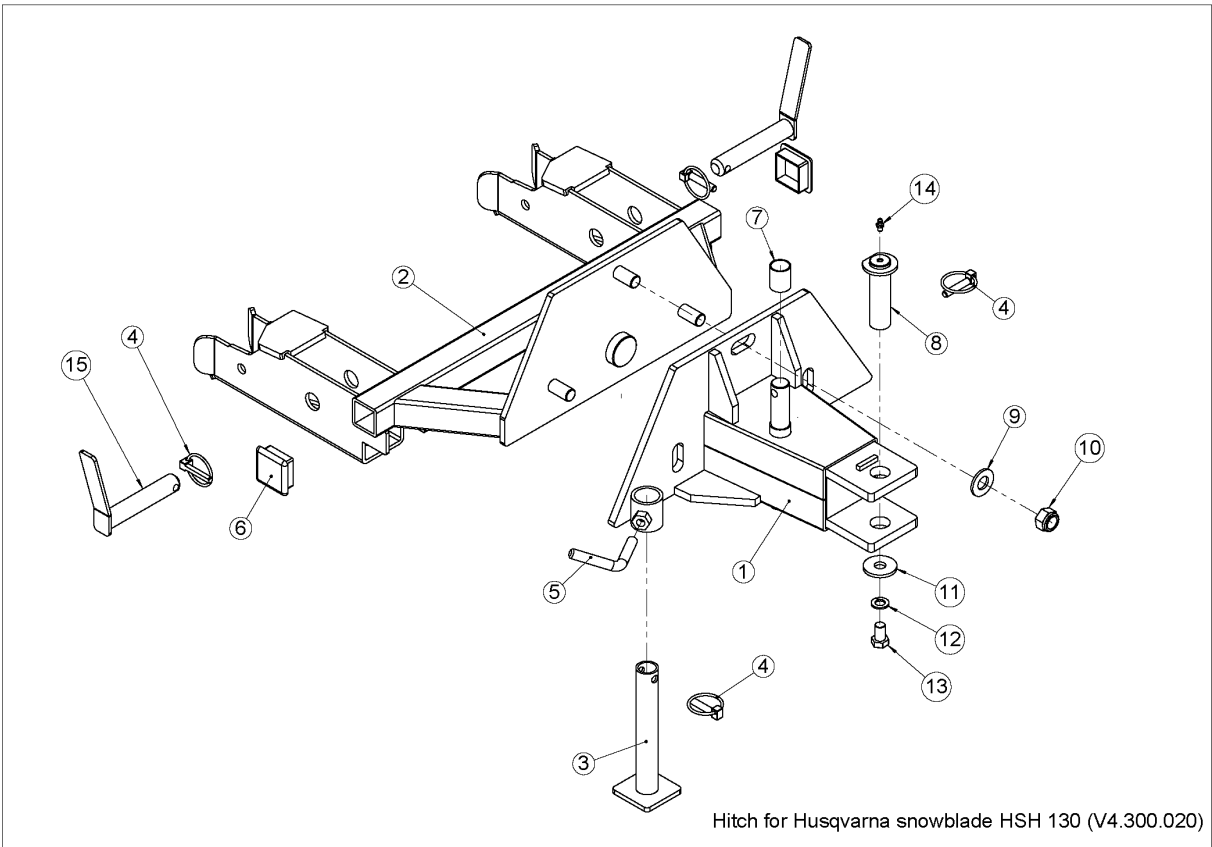

# SPARE PARTS LIST

## ACCESSORIES AND TOOLS

SNOW BLADE, HSH 130, 966754301,  
967297401, 2013-02

## PRODUCT COMPLETE

SNOW BLADE, HSH 130, 966754301, 967297401, 2013-02

Ref	Part No	Description	Remark	QTY KIT
1	579 74 89-01	BLADE		
2	579 74 91-01	SPRING		
3	579 74 92-01	EYE BOLT		
4	579 74 93-01	NUT		
5	734 11 74-60	WASHER		
7	579 74 95-01	BLADE		
7	579 74 96-01	BLADE		
8	725 25 02-71	SCREW EHHM		
9	734 11 72-01	WASHER		
10	732 21 20-51	NUT		
11	579 53 84-01	LOCKING RING		
12	579 74 97-01	SLIDING SHOE		
13	579 74 98-01	POSITION WASHER		
14	579 74 99-01	BOLT		
15	579 75 00-01	WASHER		
16	579 75 17-01	LOCKING NUT		
17	579 75 02-01	END COVER		
18	579 75 03-01	BRACKET		
19	579 75 04-01	BUSHING		
20	579 51 22-01	HYDRAULIC CYLINDER		
21	579 51 28-01	SEALING		
22	579 51 24-01	NIPPLE		
23	579 51 25-01	HYDRAULIC HOSE		
24	579 75 06-01	HYDRAULIC HOSE		
23+	579 51 27-01	SEALING		
23+	579 51 23-01	COUPLING		

## PRODUCT COMPLETE

SNOW BLADE, HSH 130, 966754301, 967297401, 2013-02

Ref	Part No	Description	Remark	QTY KIT
1	579 75 09-01	ATTACHMENT		
2	579 75 11-01	EQUIPMENT FRAME		
3	579 75 12-01	SUPPORT LEG		
4	579 53 84-01	LOCKING RING		
5	579 75 13-01	LOCKING BOLT		
6	579 53 87-01	PLUG		
7	579 75 14-01	BUSHING		
8	579 75 15-01	AXLE		
9	579 75 16-01	WASHER		
10	579 75 17-01	LOCKING NUT		
11	579 75 18-01	WASHER		
12	579 75 19-01	LOCKWASHER		
13	725 25 32-71	SCREW EHHM		
14	579 75 20-01	LUBRICATION NIPPLE		
15	579 53 83-01	LOCKING BOLT		