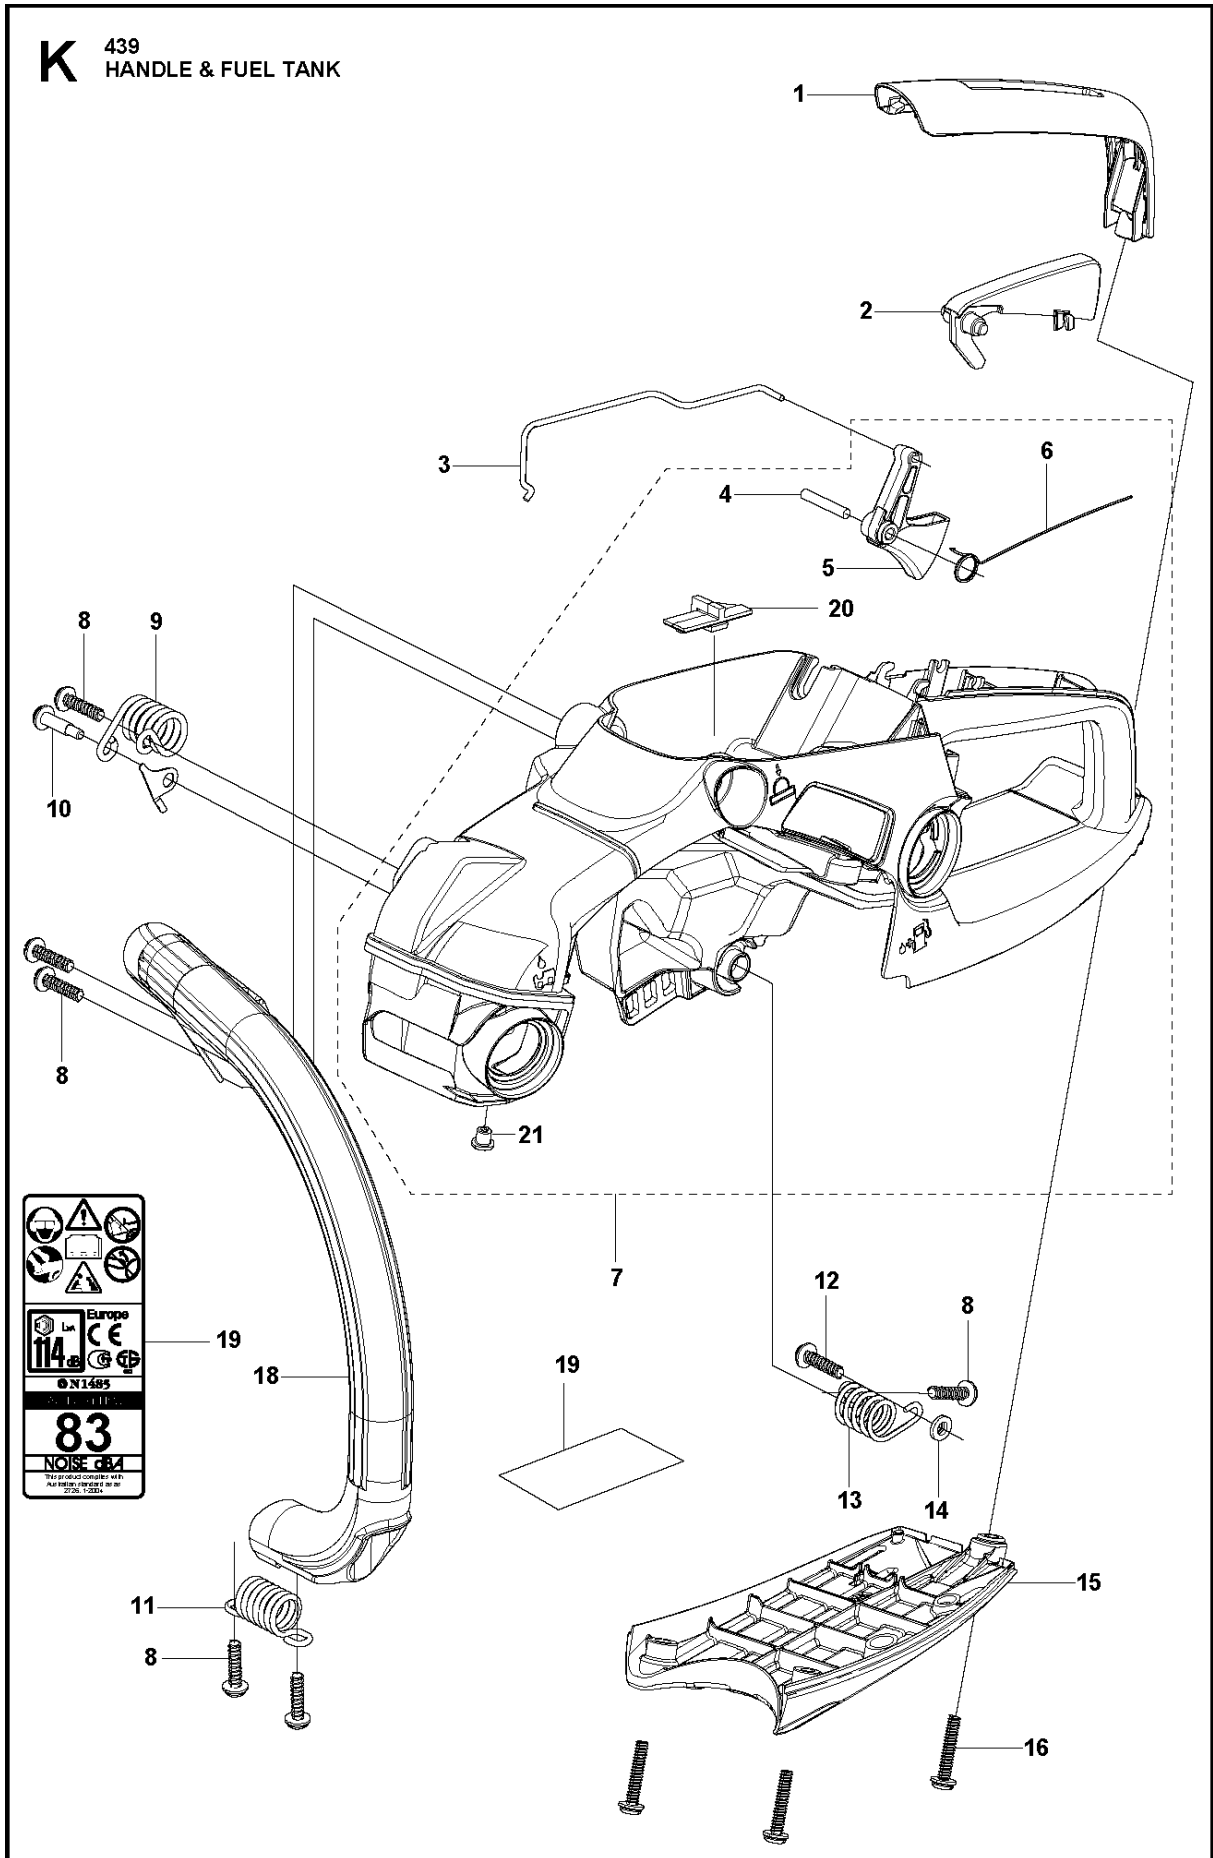

K 439
HANDLE & FUEL TANK

Compliance label with the following text and symbols:

- CE mark
- Europe
- 114
- © N1485
- 83
- NOISE dB(A)
- THIS PRODUCT COMPLIES WITH THE RELEVANT EUROPEAN DIRECTIVES

Ref	Part no.	Description	Remark	Qty	Kit
1	579 31 16-01	COVER		1	
2	522 01 70-01	ARM		1	
3	579 31 15-01	THROTTLE ROD		1	
4	521 52 24-01	PIN		1	
5	581 64 18-01	THROTTLE LEVER		1	
6	521 07 89-01	SPRING		1	
7	579 31 43-01	HANDLE		1	
8	521 51 81-01	SCREW		6	
9	579 31 28-01	SPRING		1	
10	581 94 51-01	SCREW		1	
11	583 83 29-01	SPRING		1	
12	521 51 80-01	SCREW		1	
13	522 64 24-01	SPRING.PTO		1	
14	513 19 23-01	SPACER		1	
15	579 31 17-01	COVER		1	
16	512 84 81-01	SCREW		3	
18	579 31 22-01	FRONT HANDLE		1	
19	579 31 34-01	DECAL		1	
20	584 89 37-01	GROMMET		1	
21	513 73 74-01	GROMMET		1