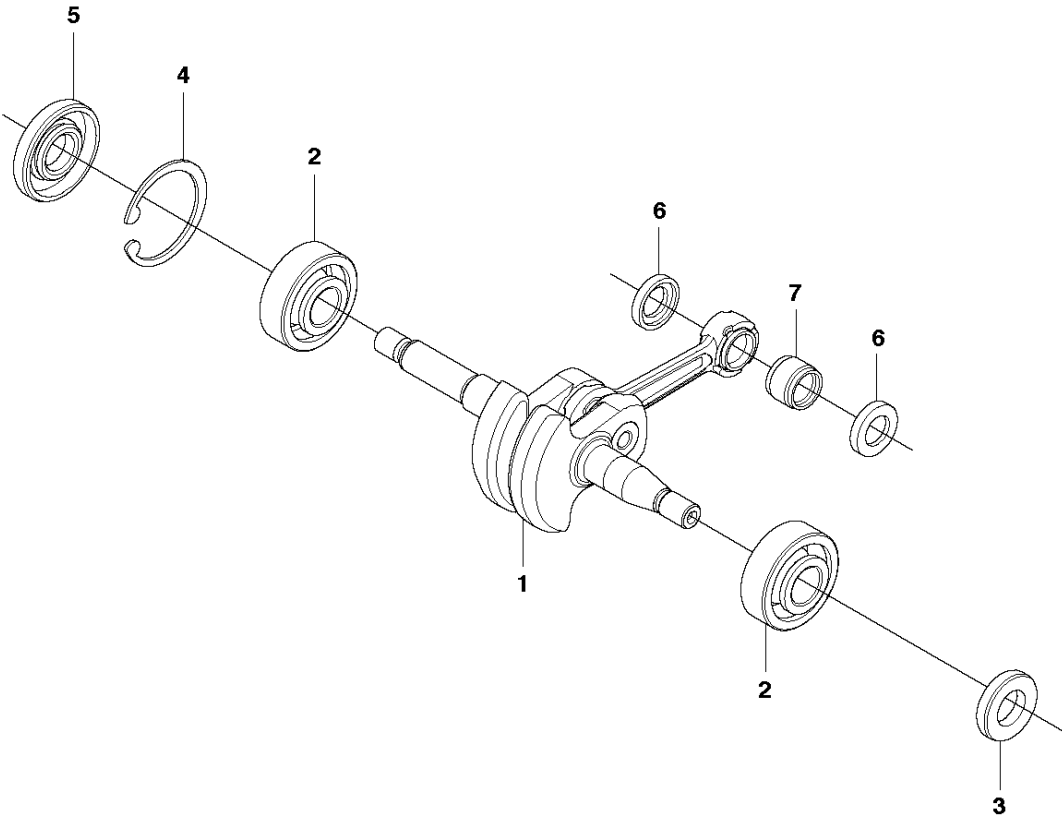

E 439
CRANK SHAFT

Ref	Part no.	Description	Remark	Qty	Kit
1	576 44 97-01	TBD		1	
2	513 74 63-01	BEARING		2	
3	522 63 91-01	SEAL		1	
4	516 12 58-01	RING		1	
5	522 63 92-01	SEAL		1	
6	516 96 57-01	THRUST WASHER		2	
7	576 44 96-01	TBD		1