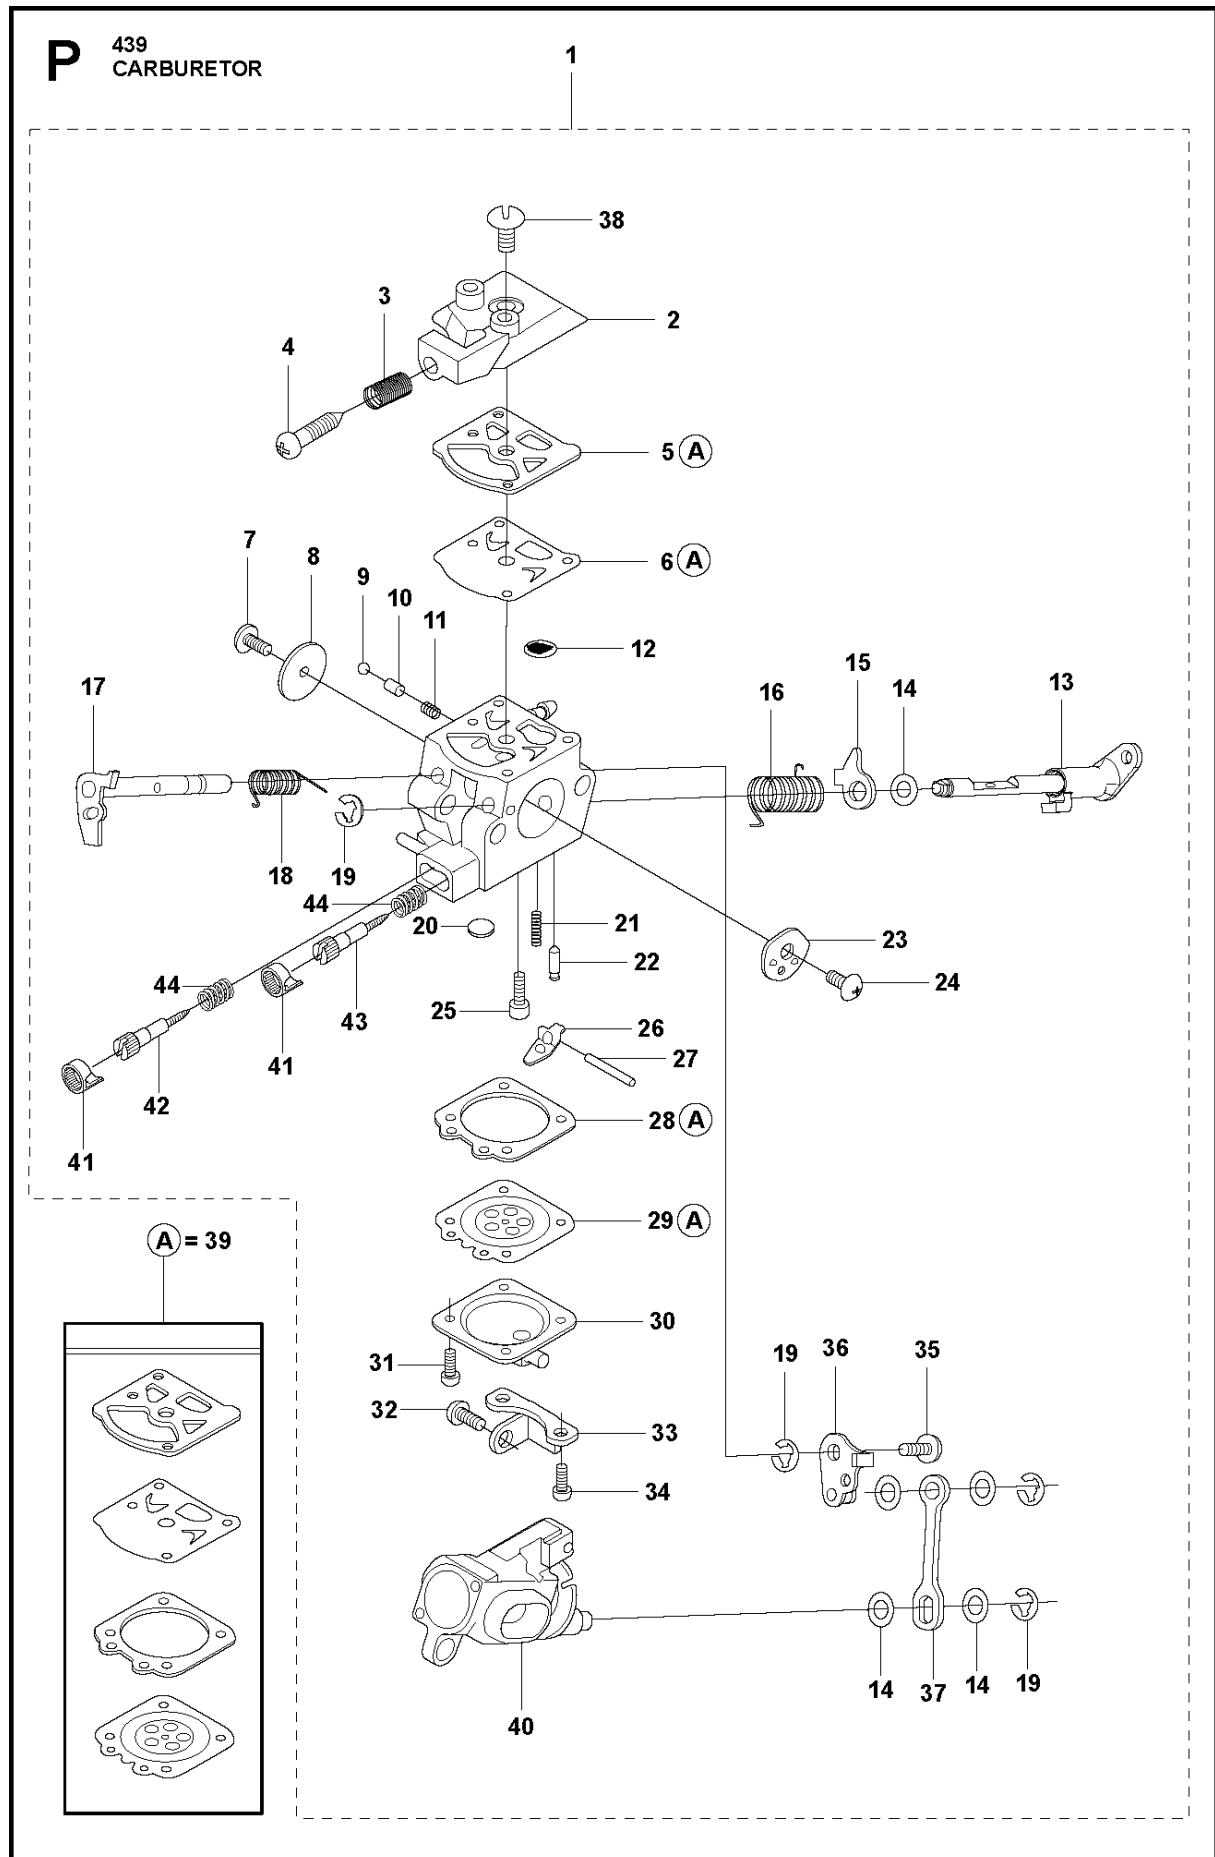

SPARE PARTS LIST

CHAIN SAWS

439

Q 439
ACCESSORIES

Ref	Part no.	Description	Remark	Qty	Kit
1	521 53 29-01	WRENCH		1	
2	585 63 86-01	SOCKET WRENCH		1	

Ref	Part no.	Description	Remark	Qty	Kit
1	579 30 80-01	CARBURETTOR		1	
2	521 57 56-01	COVER		1	
3	521 06 63-01	SPRING		1	
4	516 77 83-01	SCREW		1	
5	520 95 48-01	GASKET		1	
6	584 97 78-01	DIAPHRAGM PUMP		1	
7	520 75 98-01	SCREW		1	
8	520 97 86-01	VALVE		1	
9	516 93 60-01	BALL		1	
10	516 93 59-01	PISTON		1	
11	516 92 73-01	SPRING		1	
12	520 95 70-01	SCREEN		1	
13	579 30 82-01	SHAFT ASSY		1	
14	516 52 42-01	WASHER		5	
15	521 58 11-01	LEVER		1	
16	521 58 01-01	SPRING		1	
17	522 64 62-01	SHAFT ASST THRO		1	
18	516 84 39-01	RETURN SPRING		1	
19	516 21 70-01	E-RING		4	
20	516 34 29-01	PLUG		1	
21	516 98 00-01	SPRING		1	
22	521 08 54-01	VALVE.INLET		1	
23	516 95 69-01	CHOKE VALVE		1	
24	520 75 98-01	SCREW		1	
25	520 97 73-01	SCREW		1	
26	520 97 72-01	LEVER		1	
27	520 97 74-01	PIN		1	
28	516 97 21-01	GASKET METERI		1	
29	522 64 84-01	DIAPHRAGM		1	
30	522 64 60-01	COVER		1	
31	520 97 88-01	SCREW ASSY		2	
32	522 64 61-01	SCREW		1	
33	579 23 64-01	BRACKET		1	
34	522 64 56-01	SCREW ASSY		2	
35	520 75 98-01	SCREW		1	
36	579 30 81-01	LINK ASSY		1	
37	522 64 64-01	ROD.LINK		1	
38	520 97 63-01	SCREW		1	
39	585 59 74-01	GASKET KIT		1	
40	579 23 63-01	BODY		1	
41	578 91 30-01	CAP		2	
42	585 66 01-01	NEEDLE		1	
43	578 91 31-01	NEEDLE		1	
44	578 91 28-01	SPRING		2	

B 439
CLUTCH & OIL PUMP

Ref	Part no.	Description	Remark	Qty	Kit
1	521 55 74-01	CLUTCH-ASSY		1	
2	521 55 75-01	SPRING		3	
3	521 77 94-01	PLATE		1	
4	521 80 14-01	DRUM		1	
5	520 96 73-01	ROLLER BEARING		1	
6	505 05 31-01	WORM		1	
7	505 05 29-01	OIL PUMP ASSY		1	
8	522 00 58-01	COVER.PUMP		1	
9	521 79 26-01	PIPE OUT COMP		1	
10	522 64 36-01	PIPE IN COMP		1	
11	527 67 23-01	FILTER COMP		1	
12	527 67 21-01	PIPE,OIL FILTER		1	
13	516 95 03-01	JOINT		1	
14	521 58 00-01	FILTER		1	
15	529 25 17-01	PIPE		1	
16	516 82 94-01	SCREW		2	
17	521 51 62-01	BOLT		1	
18	522 63 89-01	WASHER		1	