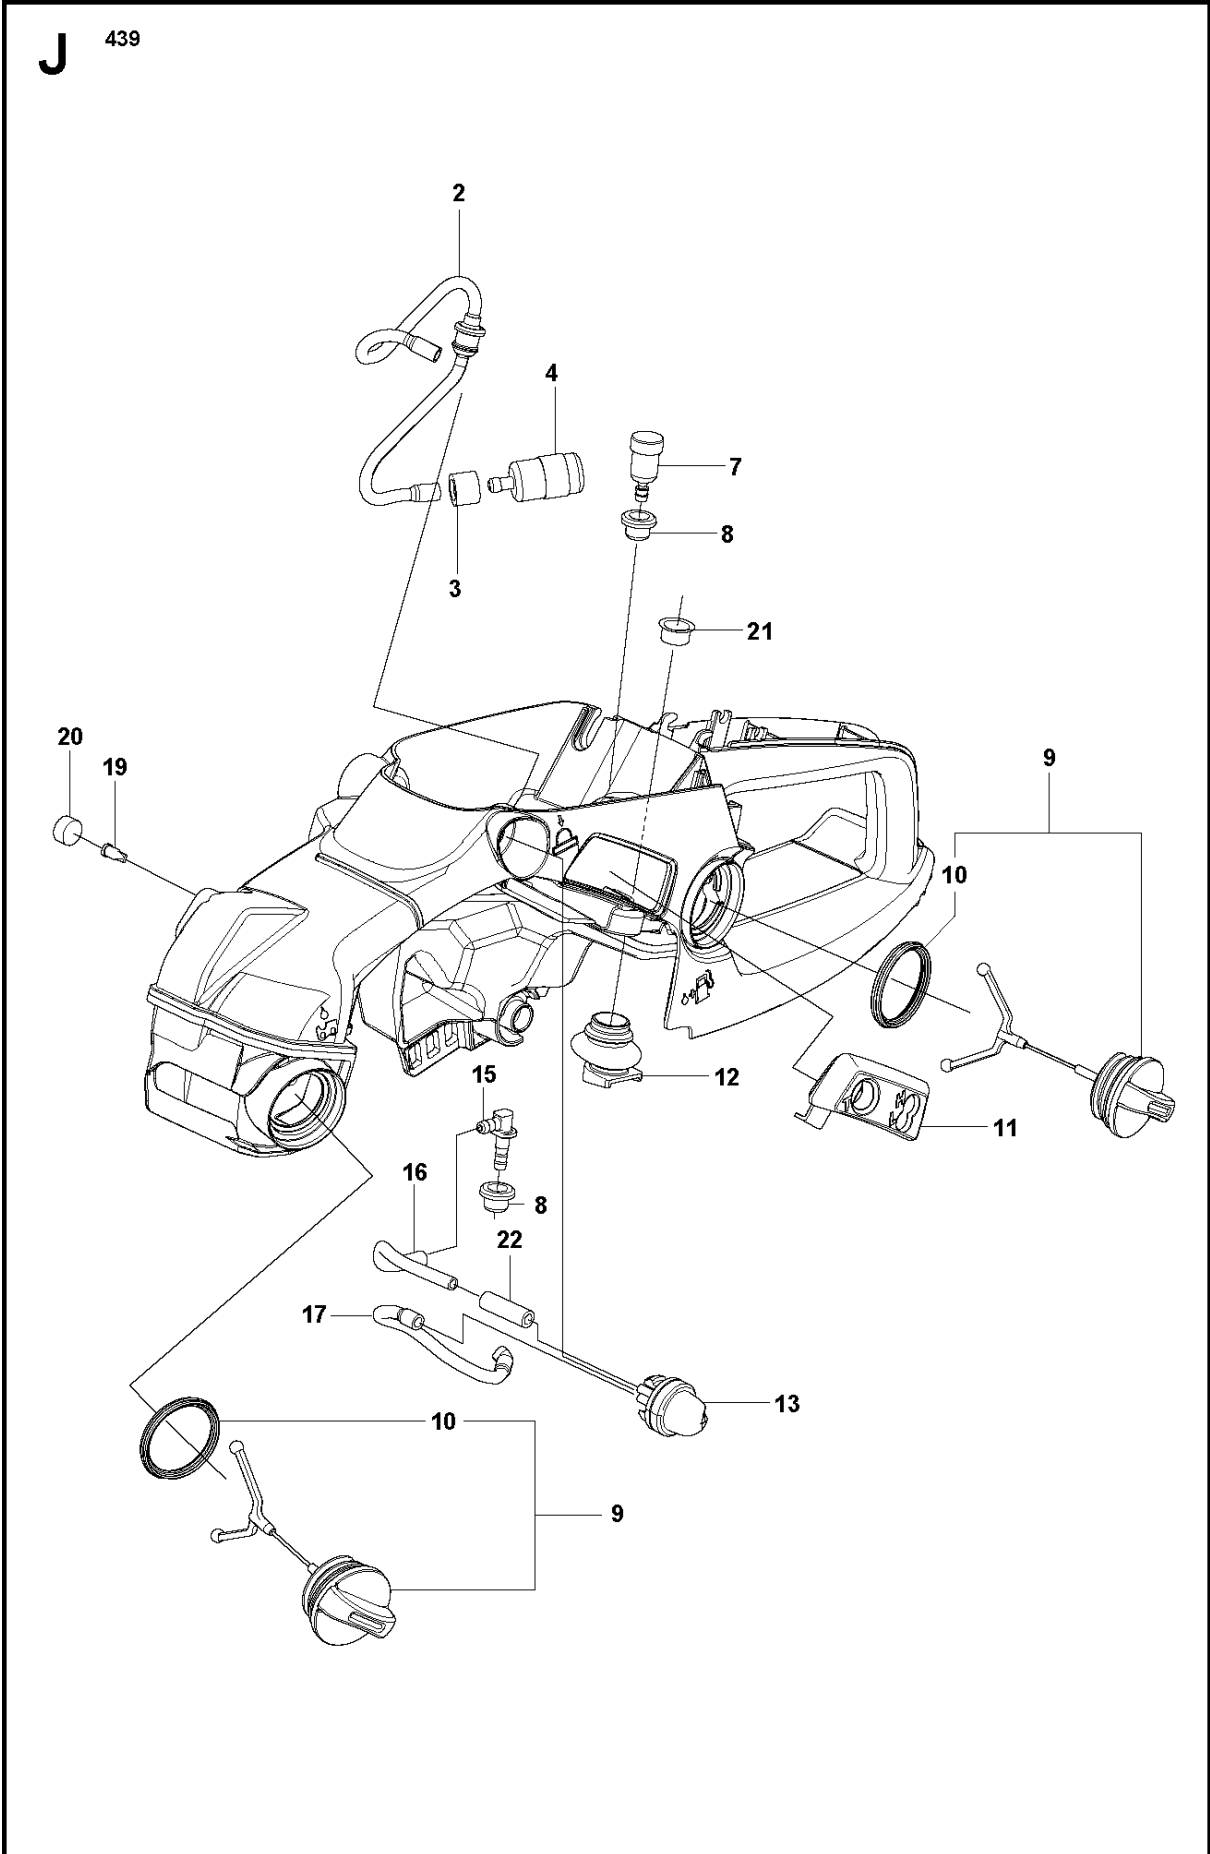

Ref	Part no.	Description	Remark	Qty	Kit
2	579 31 24-01	FUEL HOSE ASSY		1	
3	513 75 08-01	COLLAR		1	
4	575 96 07-01	FILTER		1	
7	516 96 52-01	BREATHER		1	
8	520 99 61-01	GROMMET		2	
9	574 51 04-01	TANK CAP ASSY		2	
10	574 51 06-01	SEALING CAP COMPL.		2	
11	579 30 92-01	GROMMET		1	
12	522 64 71-01	PIPE.AIR		1	
13	516 97 28-01	PUMPA5039366-01		1	
15	521 05 54-01	ELBOW		1	
16	581 79 83-01	FUEL HOSE		1	
17	510 92 06-01	PIPE		1	
19	516 96 19-01	AIR CONTROL BREATHER		1	
20	516 94 81-01	BREATHER SEAL		1	
21	581 73 61-01	GUIDE		1	
22	585 14 16-01	TUBE		1