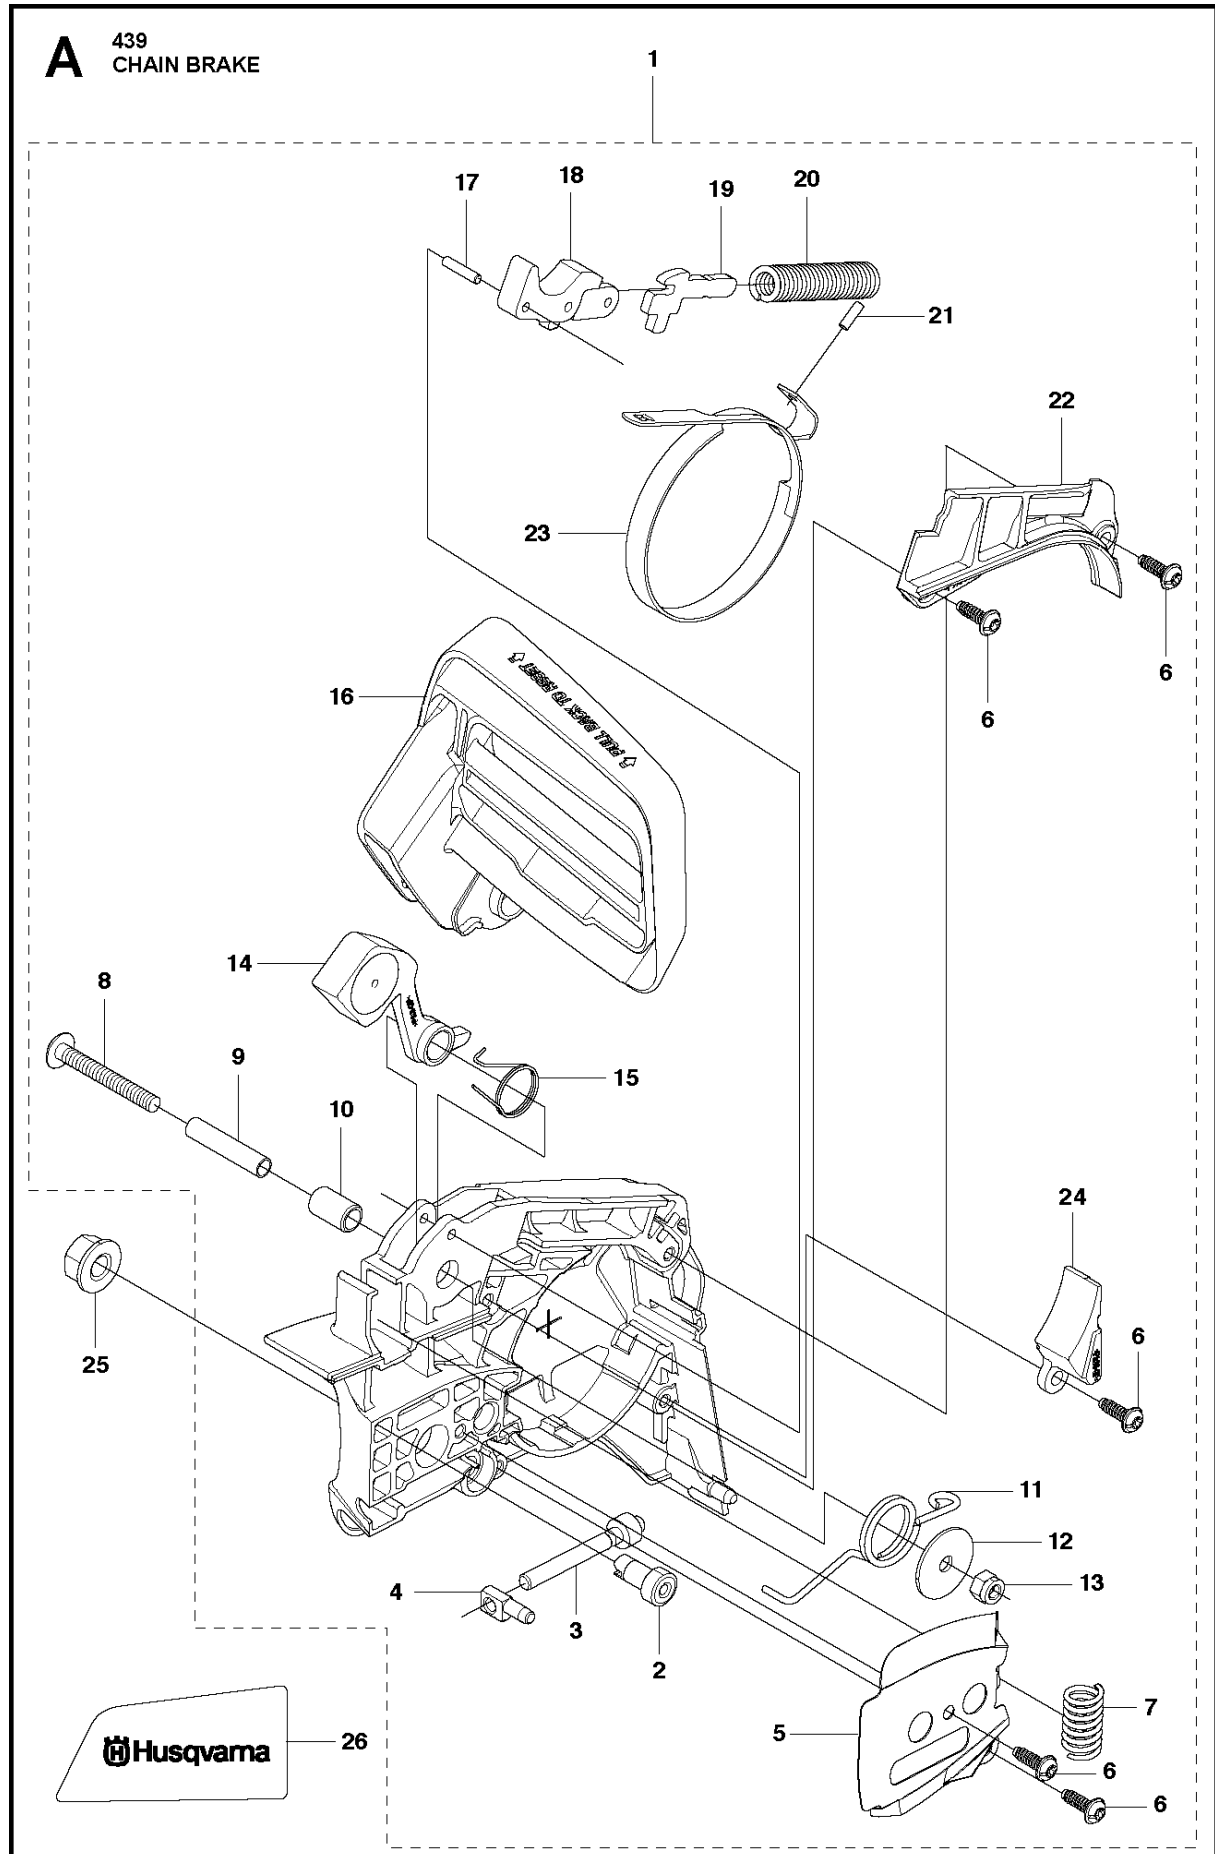

Ref	Part no.	Description	Remark	Qty	Kit
1	579 31 01-01	BRAKE ASSY		1	
2	516 85 38-01	GEAR		1	
3	516 95 22-01	SCREW		1	
4	516 91 81-01	NUT		1	
5	522 64 33-01	PLATE		1	
6	516 82 72-01	SCREW		5	
7	522 64 32-01	SPRING		1	
8	516 96 75-01	SCREW		1	
9	516 96 76-01	SPACER INNER		1	
10	516 96 78-01	SPACER		1	
11	516 96 74-01	RETURN SPRING		1	
12	521 02 54-01	WASHER		1	
13	520 96 86-01	NUT		1	
14	527 75 22-01	WEIGHT		1	
15	516 98 84-01	SPRING		1	
16	579 31 05-01	HAND GUARD		1	
17	516 97 67-01	ROLLER		1	
18	516 97 64-01	BRAKE LEVER COMP		1	
19	516 82 56-01	ARM		1	
20	516 82 66-01	BRAKE SPRING		1	
21	521 07 54-01	ROLLER		1	
22	522 01 54-01	COVER. BRAKE		1	
23	580 88 59-01	BRAKE BAND		1	
24	523 08 06-01	PROTECTOR		1	
25	503 22 00-01	HEXAGON NUT FLANGE		1	
26	522 63 52-01	LABEL.COVER		1