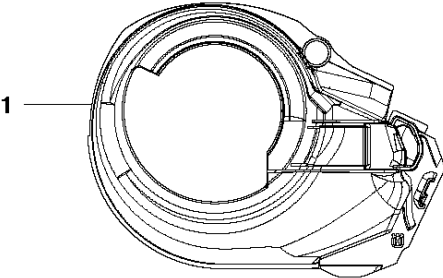

R 439
WINTERKIT

Ref	Part no.	Description	Remark	Qty	Kit
1	584 89 40-01	COVER		1	
2	584 89 47-01	WINTER COVER		1	
3	585 54 84-01	INSTRUCTION		1