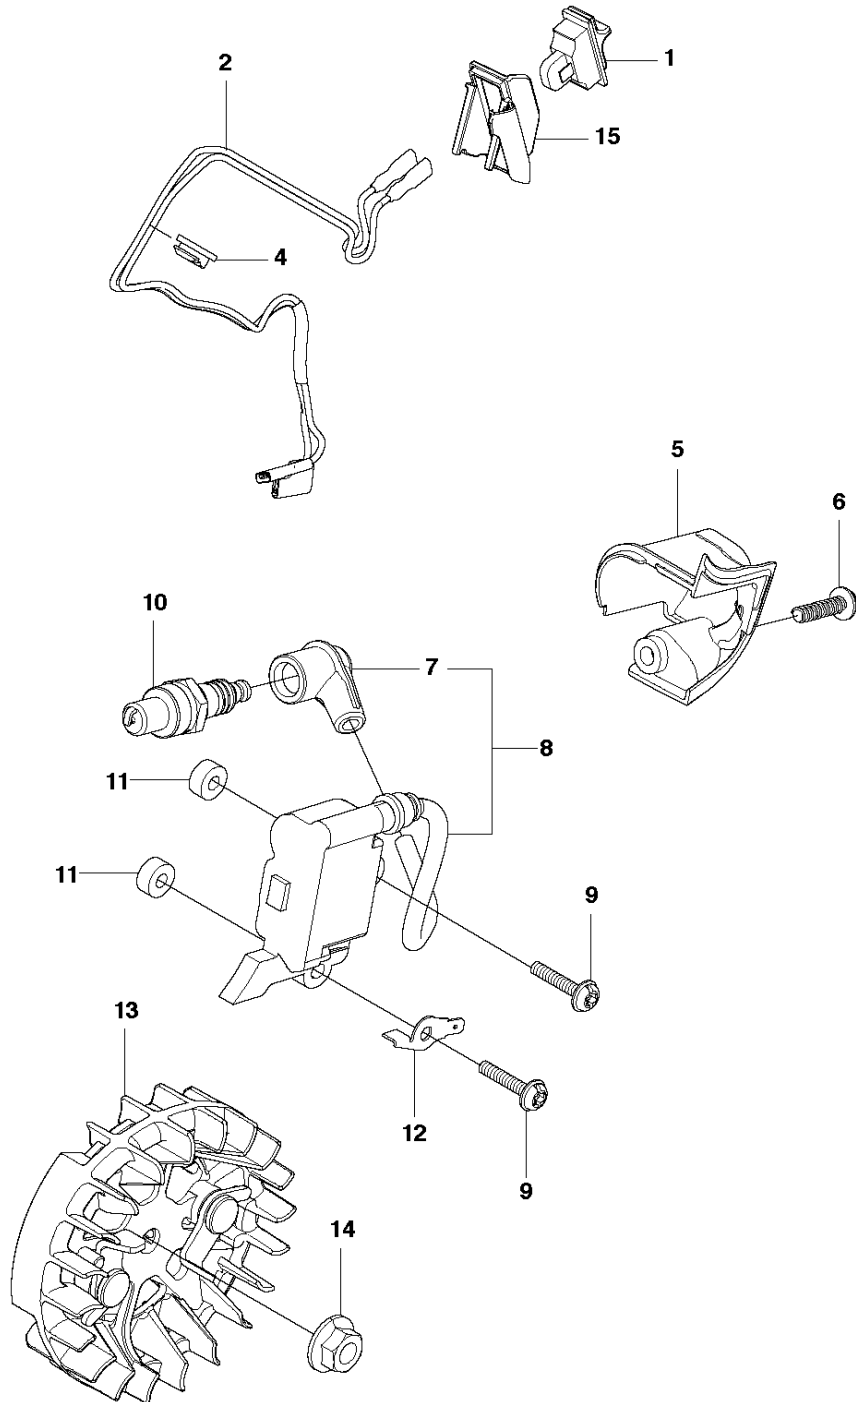

M 439
IGNITION SYSTEM

Ref	Part no.	Description	Remark	Qty	Kit
1	522 79 82-02	STOP SWITCH		1	
2	585 14 29-01	WIRING ASSY		1	
4	522 64 43-01	GROMMET		1	
5	585 51 79-02	COVER		1	
6	521 51 81-01	SCREW		1	
7	523 08 28-01	CAP		1	
8	584 40 37-01	IGNITION COIL ASSY		1	
9	585 70 29-01	BOLT		2	
10	521 23 35-01	PLUG		1	
11	505 04 34-01	SPACER		2	
12	522 64 44-01	TERMINAL		1	
13	581 97 20-01	FLYWHEEL ASSY		1	
14	516 43 74-01	NUT		1	
15	579 30 94-01	BRACKET		1