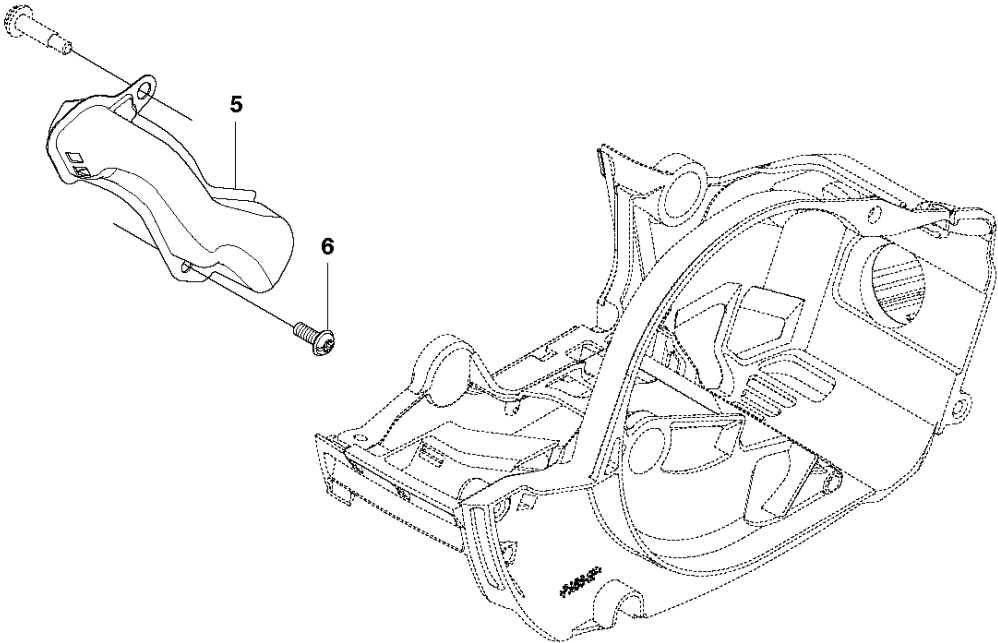

F 439
MUFFLER

Ref	Part no.	Description	Remark	Qty	Kit
1	585 04 41-01	MUFFLER ASSY	Muffler	1	
2	574 38 14-01	GUIDE	Muffler guide	1	
4	510 48 58-01	NUT	Nut	2	
5	522 00 45-01	PIPE.EXHAUST	Exhaust pipe	1	
6	516 80 88-01	SCREW	Screw	1	
7	521 79 20-01	GASKET	Gasket	1	
8	522 63 88-01	BOLT	Bolt	2	
9	521 51 62-01	BOLT	Screw	2	
10	516 96 09-01	NUT	Nut	2