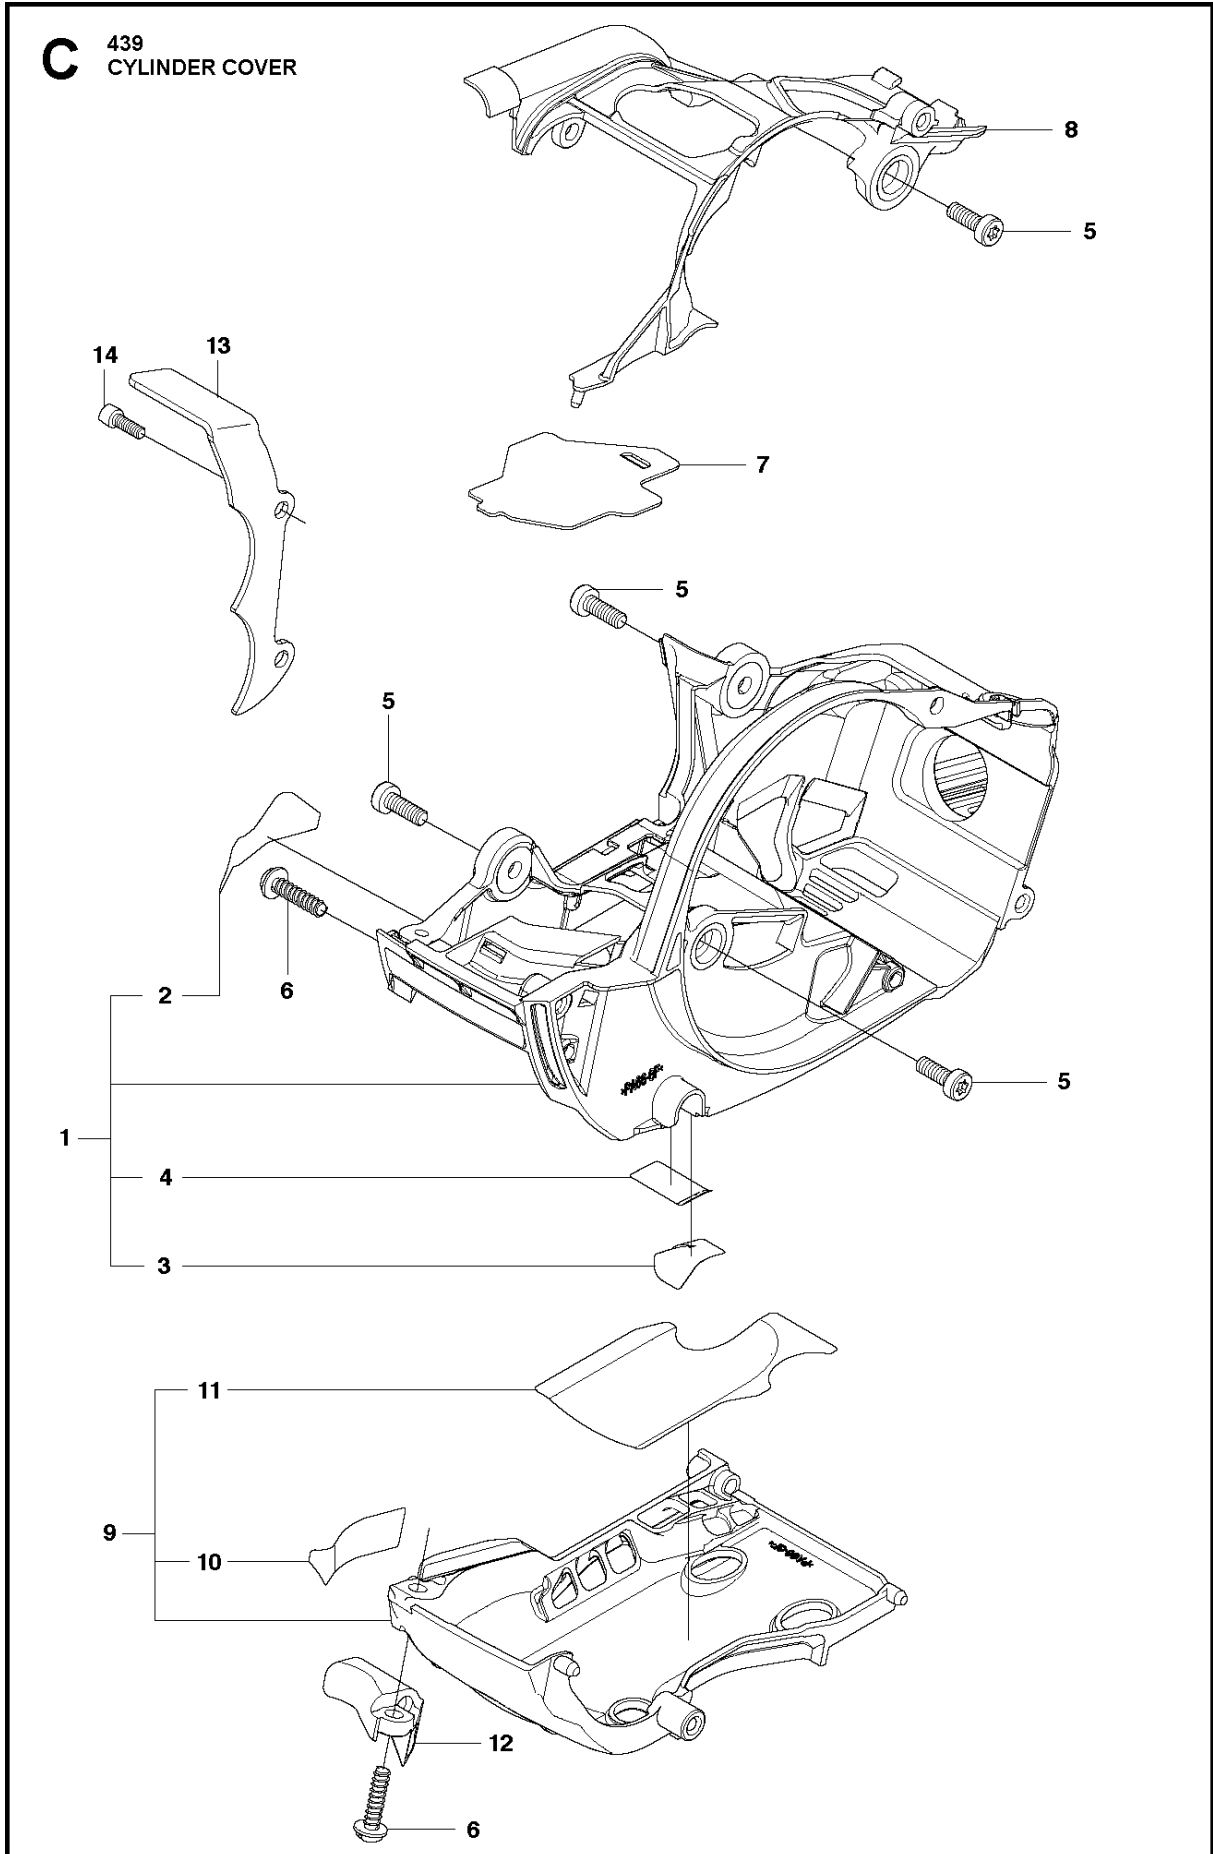

Ref	Part no.	Description	Remark	Qty	Kit
1	522 00 11-01	CASE COMP		1	
2	527 66 79-01	TAPE,CASE		1	
3	527 68 28-01	TAPE,CASE		1	
4	527 68 40-01	TAPE,CASE		1	
5	521 51 62-01	BOLT		4	
6	521 51 80-01	SCREW		2	
7	522 64 12-01	GASKET		1	
8	522 00 12-01	COVER TOP		1	
9	577 10 49-01	CASE ASSEMBLY		1	
10	527 67 72-01	TAPE,CASE		1	
11	577 10 37-01	TAPE		1	
12	522 01 21-01	CATCHER		1	
13	579 71 61-01	SPIKE		1	
14	521 51 62-01	BOLT		1