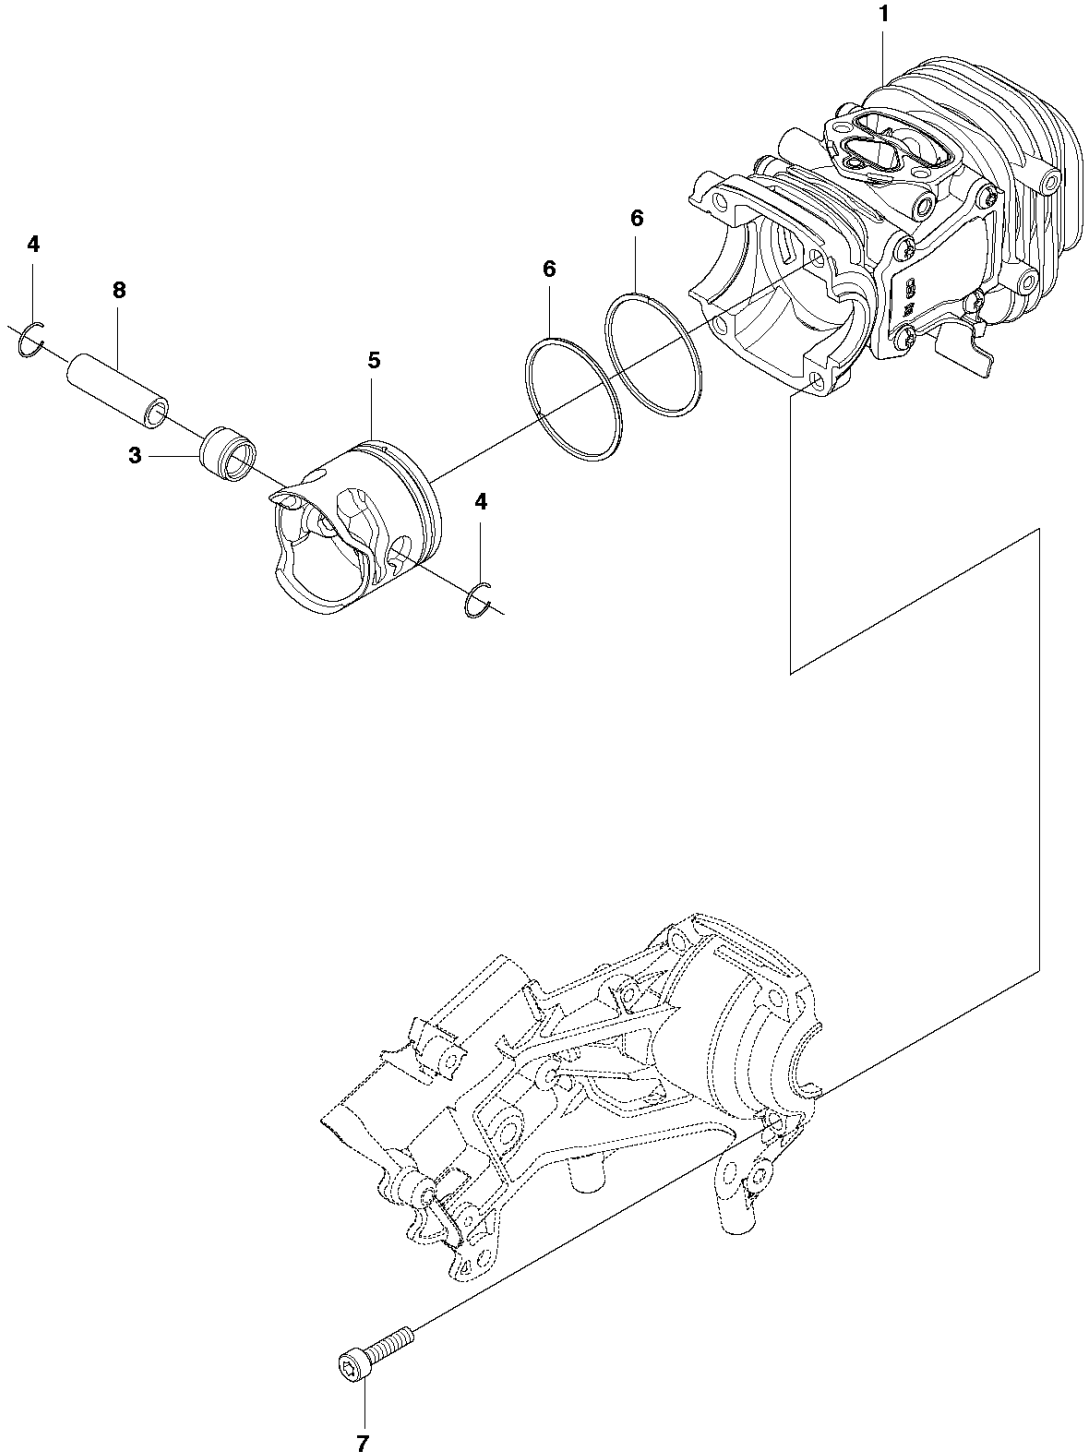

D 439
CYLINDER & PISTON

Ref	Part no.	Description	Remark	Qty	Kit
1	522 64 03-01	CYLINDER ASSY		1	
3	576 44 96-01	TBD		1	
4	516 28 30-01	RING		2	
5	522 64 25-01	PISTON		1	
6	513 28 49-01	RING		2	
7	521 34 54-01	BOLT		4	
8	522 63 93-01	PIN		1