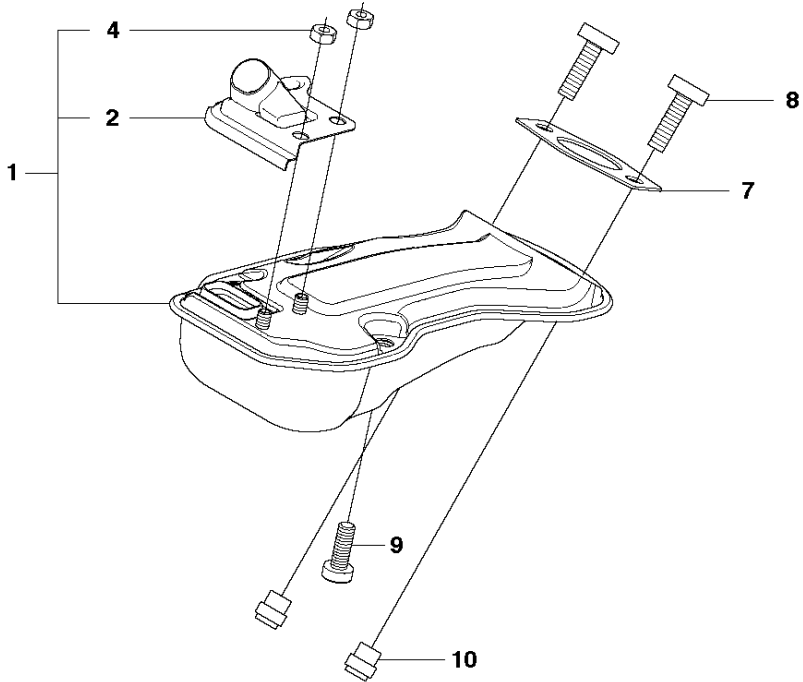

F 439
MUFFLER

Ref	Part no.	Description	Remark	Qty	Kit
1	585 04 41-01	MUFFLER ASSY	Muffler	1	
2	574 38 14-01	GUIDE	Muffler guide	1	
4	510 48 58-01	NUT	Nut	2	
5	522 00 45-01	PIPE.EXHAUST	Exhaust pipe	1	
6	516 80 88-01	SCREW	Screw	1	
7	521 79 20-01	GASKET	Gasket	1	
8	522 63 88-01	BOLT	Bolt	2	
9	521 51 62-01	BOLT	Screw	2	
10	516 96 09-01	NUT	Nut	2