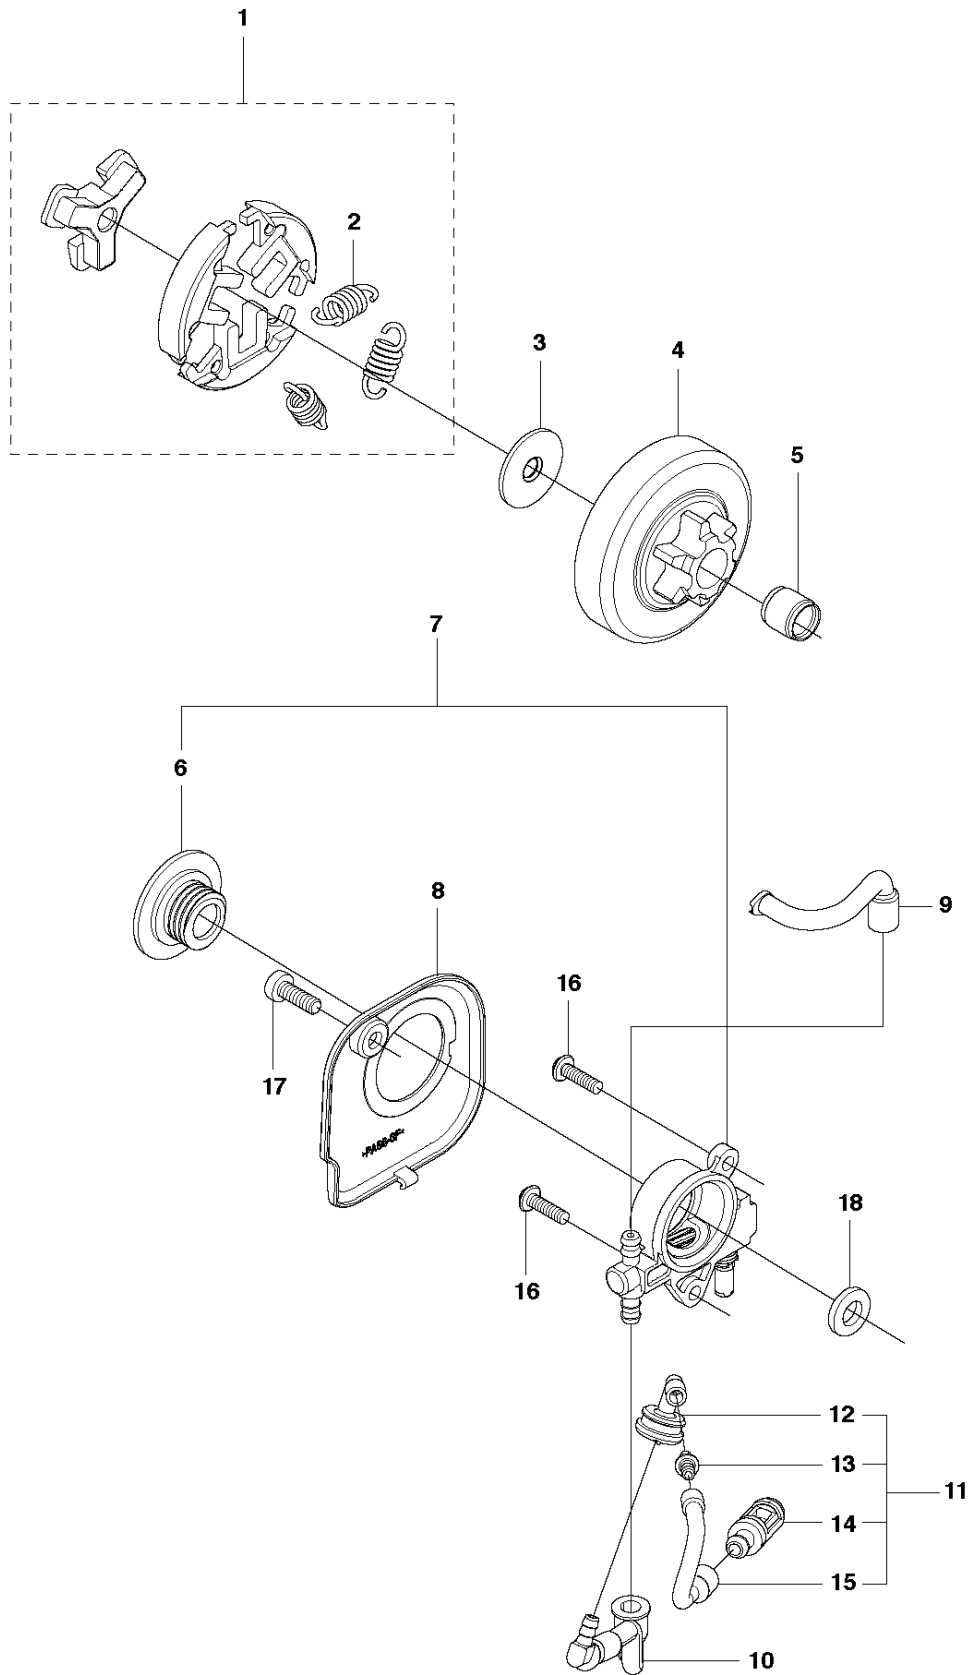

B 439
CLUTCH & OIL PUMP

Ref	Part no.	Description	Remark	Qty	Kit
1	521 55 74-01	CLUTCH-ASSY		1	
2	521 55 75-01	SPRING		3	
3	521 77 94-01	PLATE		1	
4	521 80 14-01	DRUM		1	
5	520 96 73-01	ROLLER BEARING		1	
6	505 05 31-01	WORM		1	
7	505 05 29-01	OIL PUMP ASSY		1	
8	522 00 58-01	COVER.PUMP		1	
9	521 79 26-01	PIPE OUT COMP		1	
10	522 64 36-01	PIPE IN COMP		1	
11	527 67 23-01	FILTER COMP		1	
12	527 67 21-01	PIPE,OIL FILTER		1	
13	516 95 03-01	JOINT		1	
14	521 58 00-01	FILTER		1	
15	529 25 17-01	PIPE		1	
16	516 82 94-01	SCREW		2	
17	521 51 62-01	BOLT		1	
18	522 63 89-01	WASHER		1