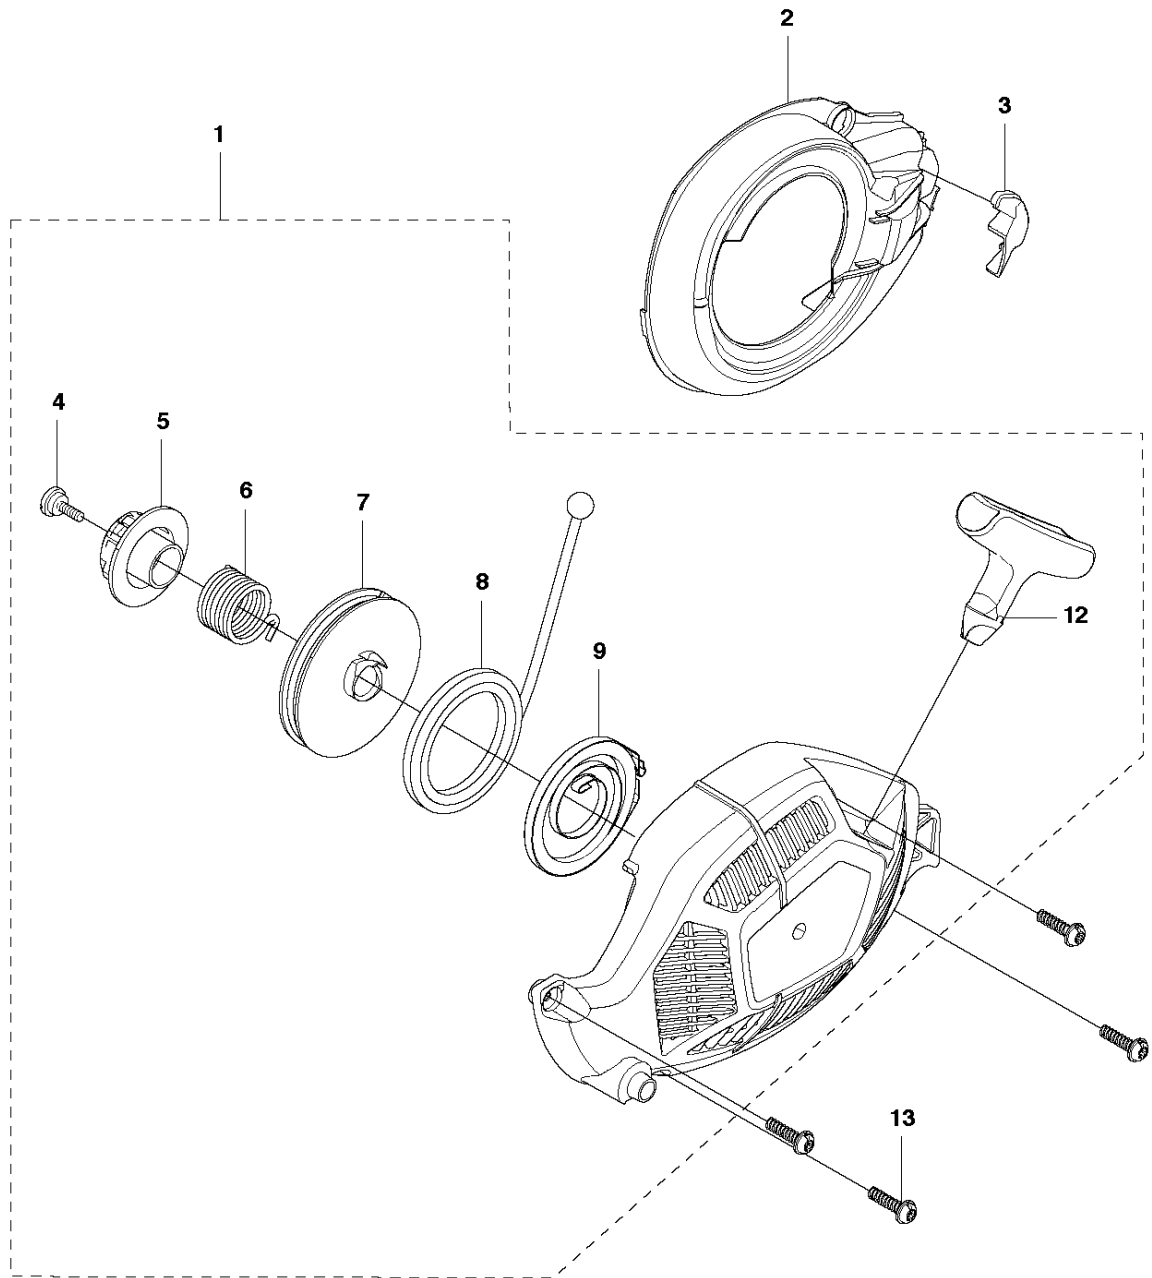

N 439
STARTER

Ref	Part no.	Description	Remark	Qty	Kit
1	579 30 98-01	STARTER ASSY		1	
2	522 64 47-01	COVER.FAN		1	
3	527 67 38-01	GUIDE,DF		1	
4	521 32 68-01	SCREW		1	
5	522 64 54-01	CAM.PLATE		1	
6	522 64 53-01	SPRING		1	
7	522 64 50-01	REEL		1	
8	522 64 51-01	ROPE		1	
9	522 64 49-01	SPRING_ASSY		1	
12	537 23 25-01	STARTER HANDLE		1	
13	521 51 81-01	SCREW		4	
14	579 31 35-01	DECAL		1