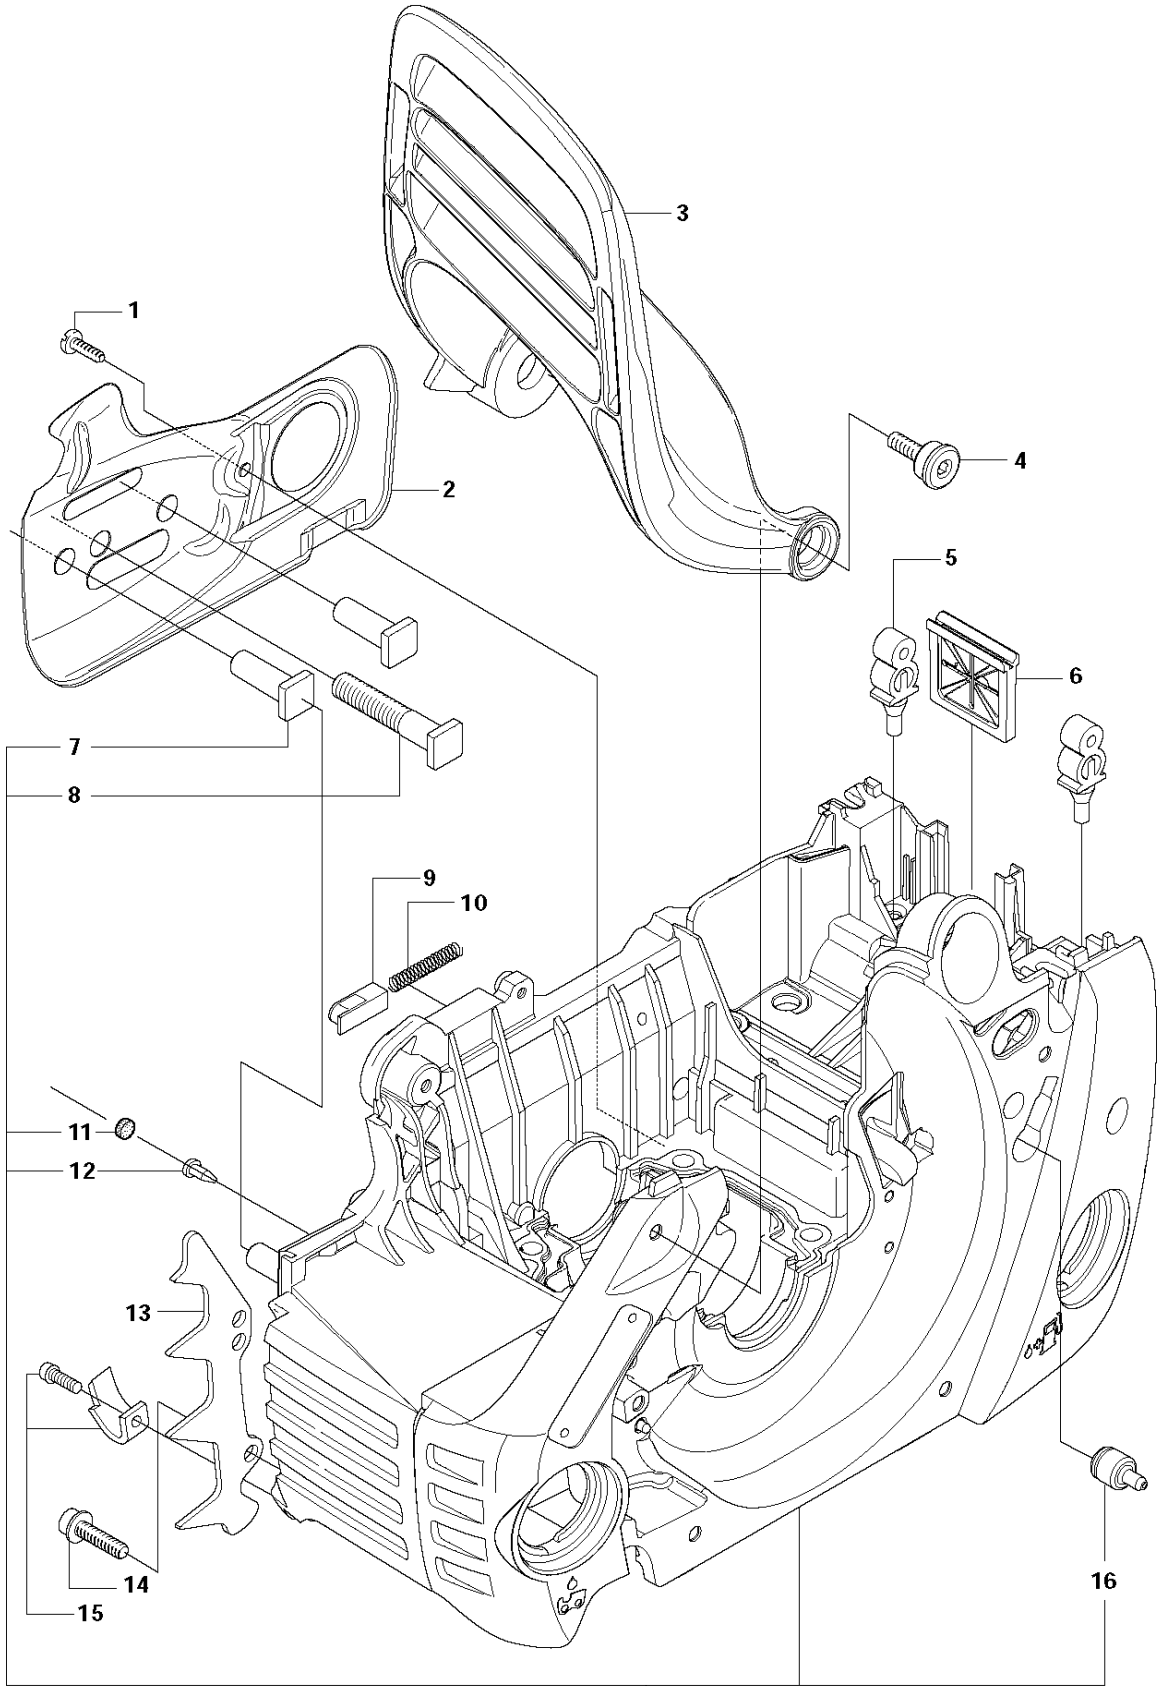

SPARE PARTS LIST

CHAIN SAWS

455 E TRIOBRAKE

CLUTCH COVER

455 E TRIOBRAKE

Ref	Part no.	Description	Remark	Qty	Kit
1	505 32 42-01	CLUTCH COVER ASSY		1	
2	537 39 26-01	HEAT PROTECTOR		1	1
3	537 34 72-01	CHAIN TENSIONER WHEEL		1	1
4	537 34 78-01	KNOB		1	
5	503 89 29-01	PIN KNEE-JOINT		1	1
6	503 89 08-02	KNEE JOINT ASSY		1	1
7	735 31 08-20	E-CLIP		1	1
8	503 21 70-10	SCREW CCRPANT		1	1
9	503 46 59-01	BRAKE SPRING		1	1
10	537 04 30-01	BRAKE BAND ASSY		1	1
11	544 35 75-01	LABEL		1	1
12	502 30 61-01	COVER LID ASSY		1	1
13	503 85 52-01	GUIDE BUSHING		1	1
14	503 21 70-10	SCREW CCRPANT		9	1
15	544 08 30-01	WEAR PROTECTION		1	1
16	537 39 29-01	CHAIN TENSION SCREW		1	1
17	544 84 55-01	BEARING SLEEVE		1	1
18	504 54 28-01	COVER LID		1	1
19	544 25 05-01	WEAR PLATE		1	1

B 455e Rancher TrioBrake
CRANKCASE

CRANKCASE

455 E TRIOBRAKE

Ref	Part no.	Description	Remark	Qty	Kit
1	503 21 70-10	SCREW CCRPANT		1	
2	537 27 13-02	CHAIN GUIDE PLATE		1	
3	537 28 43-01	HAND GUARD		1	
4	537 29 65-01	SCREW		2	
5	503 86 93-01	CARBURETTOR MOUNTING		2	
6	537 26 04-01	BELLOWS		1	
7	537 33 46-02	BAR BOLT		2	17
8	537 22 78-01	BAR BOLT		1	17
9	503 89 24-01	LOCK		1	
10	503 43 65-01	POSITION SPRING		1	
11	537 40 35-01	FILTER		1	17
12	530 02 61-19	CHECK VALVE		1	17
13	503 97 38-01	BARKSTØD		1	
14	503 21 68-20	SCREW IHSCFT		2	
15	503 91 06-71	KIT		1	
16	537 35 95-01	TANK VENT ASSY		1	17
17	510 06 59-04	CRANKCASE		1	