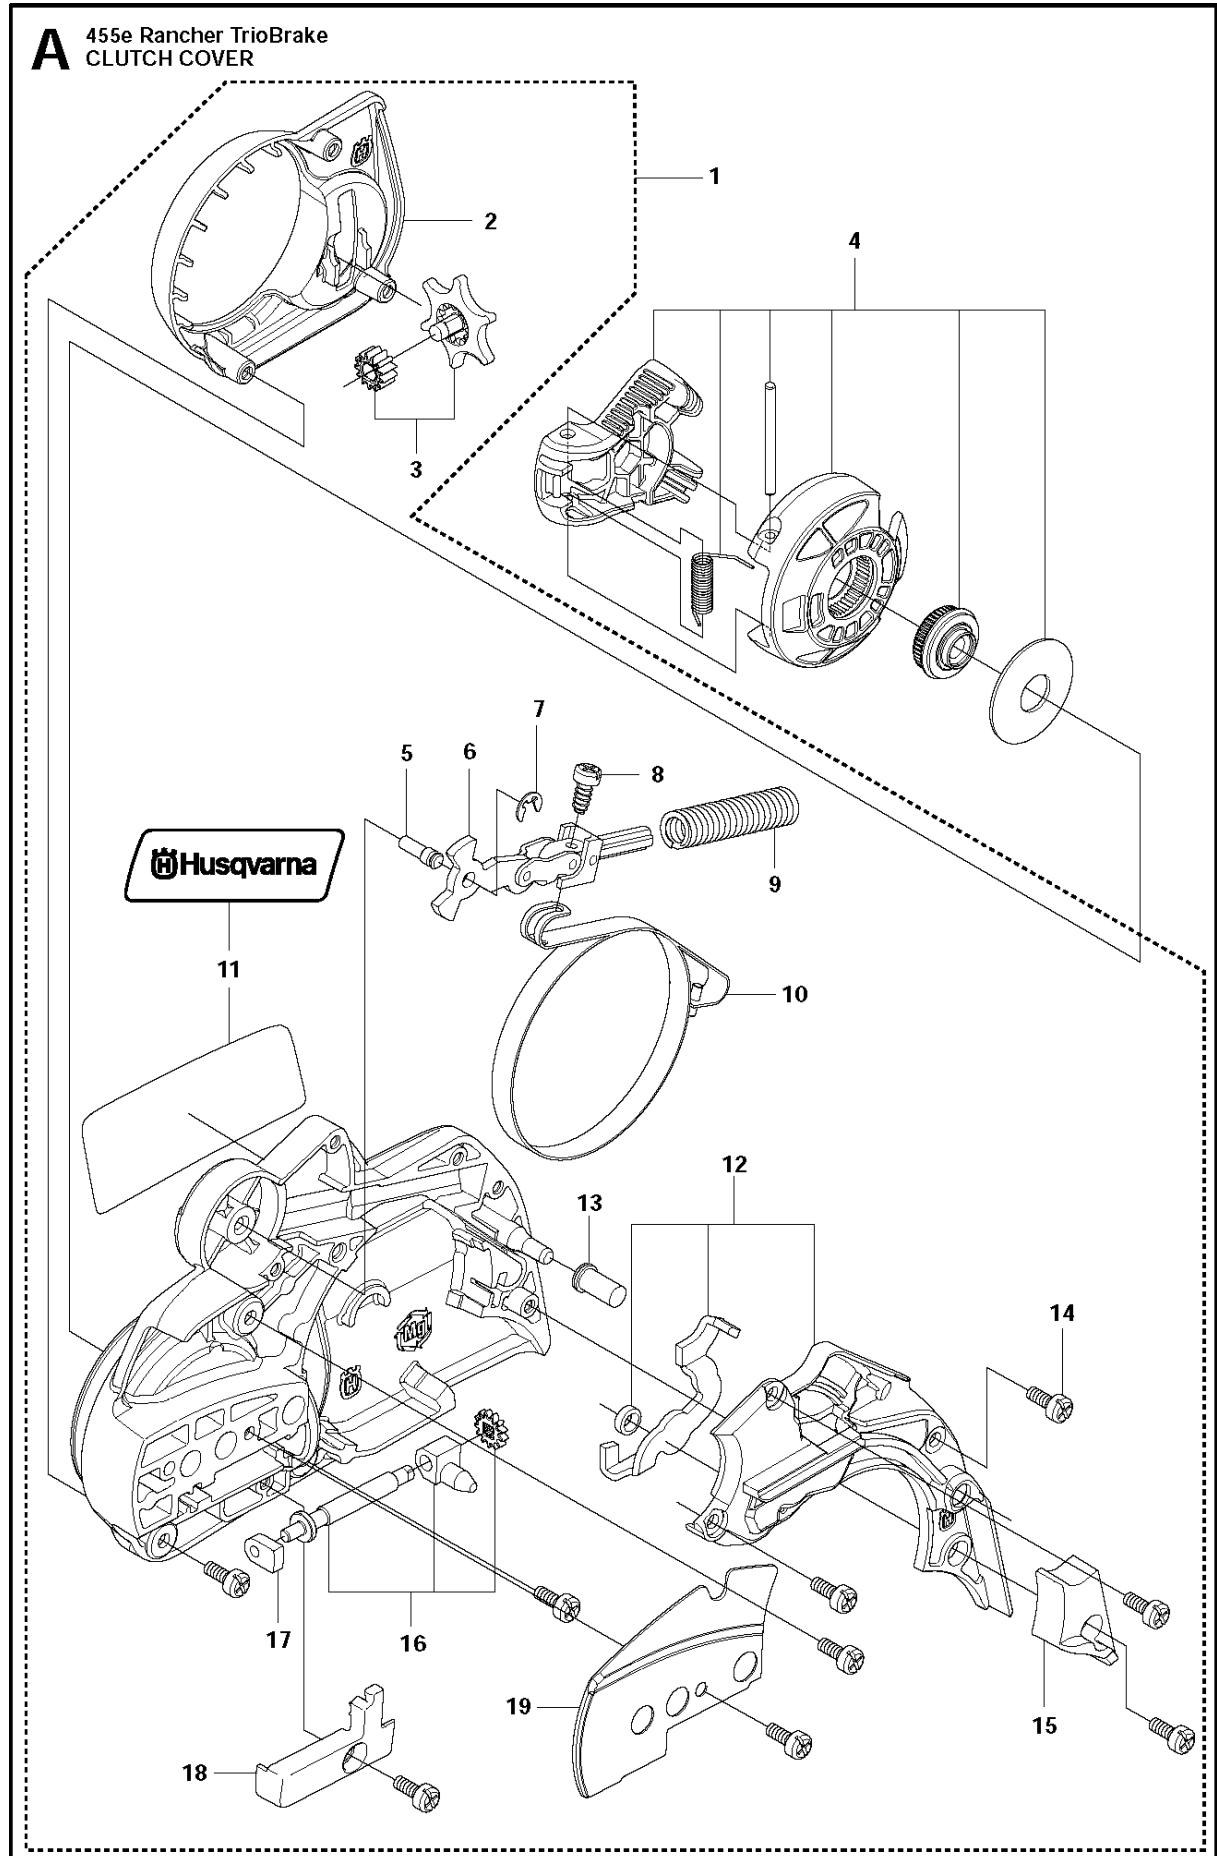

SPARE PARTS LIST

CHAIN SAWS

455 E TRIOBRAKE

CLUTCH COVER

455 E TRIOBRAKE

Ref	Part no.	Description	Remark	Qty	Kit
1	505 32 42-01	CLUTCH COVER ASSY		1	
2	537 39 26-01	HEAT PROTECTOR		1	1
3	537 34 72-01	CHAIN TENSIONER WHEEL		1	1
4	537 34 78-01	KNOB		1	
5	503 89 29-01	PIN KNEE-JOINT		1	1
6	503 89 08-02	KNEE JOINT ASSY		1	1
7	735 31 08-20	E-CLIP		1	1
8	503 21 70-10	SCREW CCRPANT		1	1
9	503 46 59-01	BRAKE SPRING		1	1
10	537 04 30-01	BRAKE BAND ASSY		1	1
11	544 35 75-01	LABEL		1	1
12	502 30 61-01	COVER LID ASSY		1	1
13	503 85 52-01	GUIDE BUSHING		1	1
14	503 21 70-10	SCREW CCRPANT		9	1
15	544 08 30-01	WEAR PROTECTION		1	1
16	537 39 29-01	CHAIN TENSION SCREW		1	1
17	544 84 55-01	BEARING SLEEVE		1	1
18	504 54 28-01	COVER LID		1	1
19	544 25 05-01	WEAR PLATE		1	1

B 455e Rancher TrioBrake
CRANKCASE

CRANKCASE

455 E TRIOBRAKE

Ref	Part no.	Description	Remark	Qty	Kit
1	503 21 70-10	SCREW CCRPANT		1	
2	537 27 13-02	CHAIN GUIDE PLATE		1	
3	537 28 43-01	HAND GUARD		1	
4	537 29 65-01	SCREW		2	
5	503 86 93-01	CARBURETTOR MOUNTING		2	
6	537 26 04-01	BELLOWS		1	
7	537 33 46-02	BAR BOLT		2	17
8	537 22 78-01	BAR BOLT		1	17
9	503 89 24-01	LOCK		1	
10	503 43 65-01	POSITION SPRING		1	
11	537 40 35-01	FILTER		1	17
12	530 02 61-19	CHECK VALVE		1	17
13	503 97 38-01	BARKSTØD		1	
14	503 21 68-20	SCREW IHSCFT		2	
15	503 91 06-71	KIT		1	
16	537 35 95-01	TANK VENT ASSY		1	17
17	510 06 59-04	CRANKCASE		1	