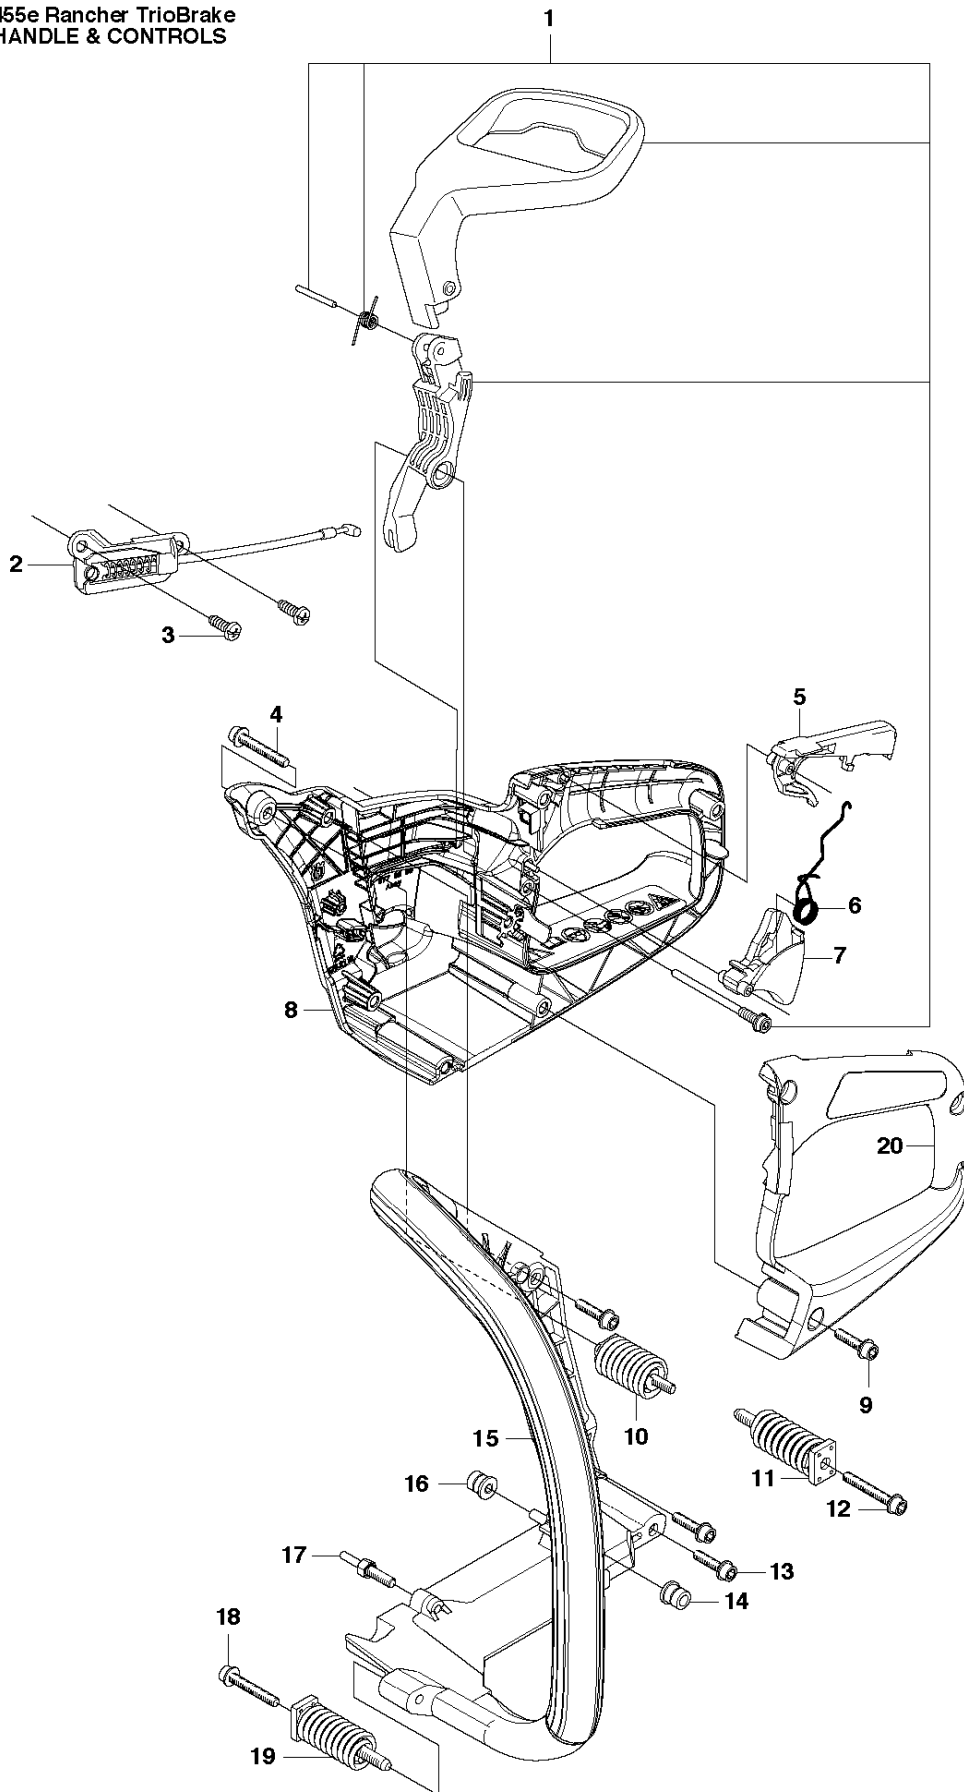

C 455e Rancher TrioBrake
HANDLE & CONTROLS

HANDLE & CONTROLS

455 E TRIOBRAKE

Ref	Part no.	Description	Remark	Qty	Kit
1	575 83 16-01	HAND GUARD		1	
2	574 21 21-01	WIRE ASSY		1	
3	503 21 70-72	SCREW CCRPANT		1	
4	503 21 88-25	SCREW IHSCFT		1	
5	537 26 24-01	THROTTLE LOCKOUT		1	
6	503 99 86-01	RECOIL SPRING		1	
7	537 26 05-03	THROTTLE TRIGGER		1	
8	581 60 32-01	REAR HANDLE		1	
9	503 21 02-70	SCREW IHSCFT		3	
10	537 30 46-01	ANTIVIBRATION ELEMENT		1	
11	503 85 41-01	ANTIVIBRATION ELEMENT		1	
12	503 21 88-76	SCREW IHSCFT		1	
13	503 21 02-70	SCREW IHSCFT		3	
14	503 86 92-01	LATERAL SUPPORT		1	
15	574 21 19-01	FRONT HANDLE		1	
16	503 86 92-01	LATERAL SUPPORT		3	
17	537 24 29-01	SCREW		1	
18	503 21 88-76	SCREW IHSCFT		1	
19	503 92 31-01	ANTIVIBRATION ELEMENT		1	
20	537 23 07-04	CAP		1