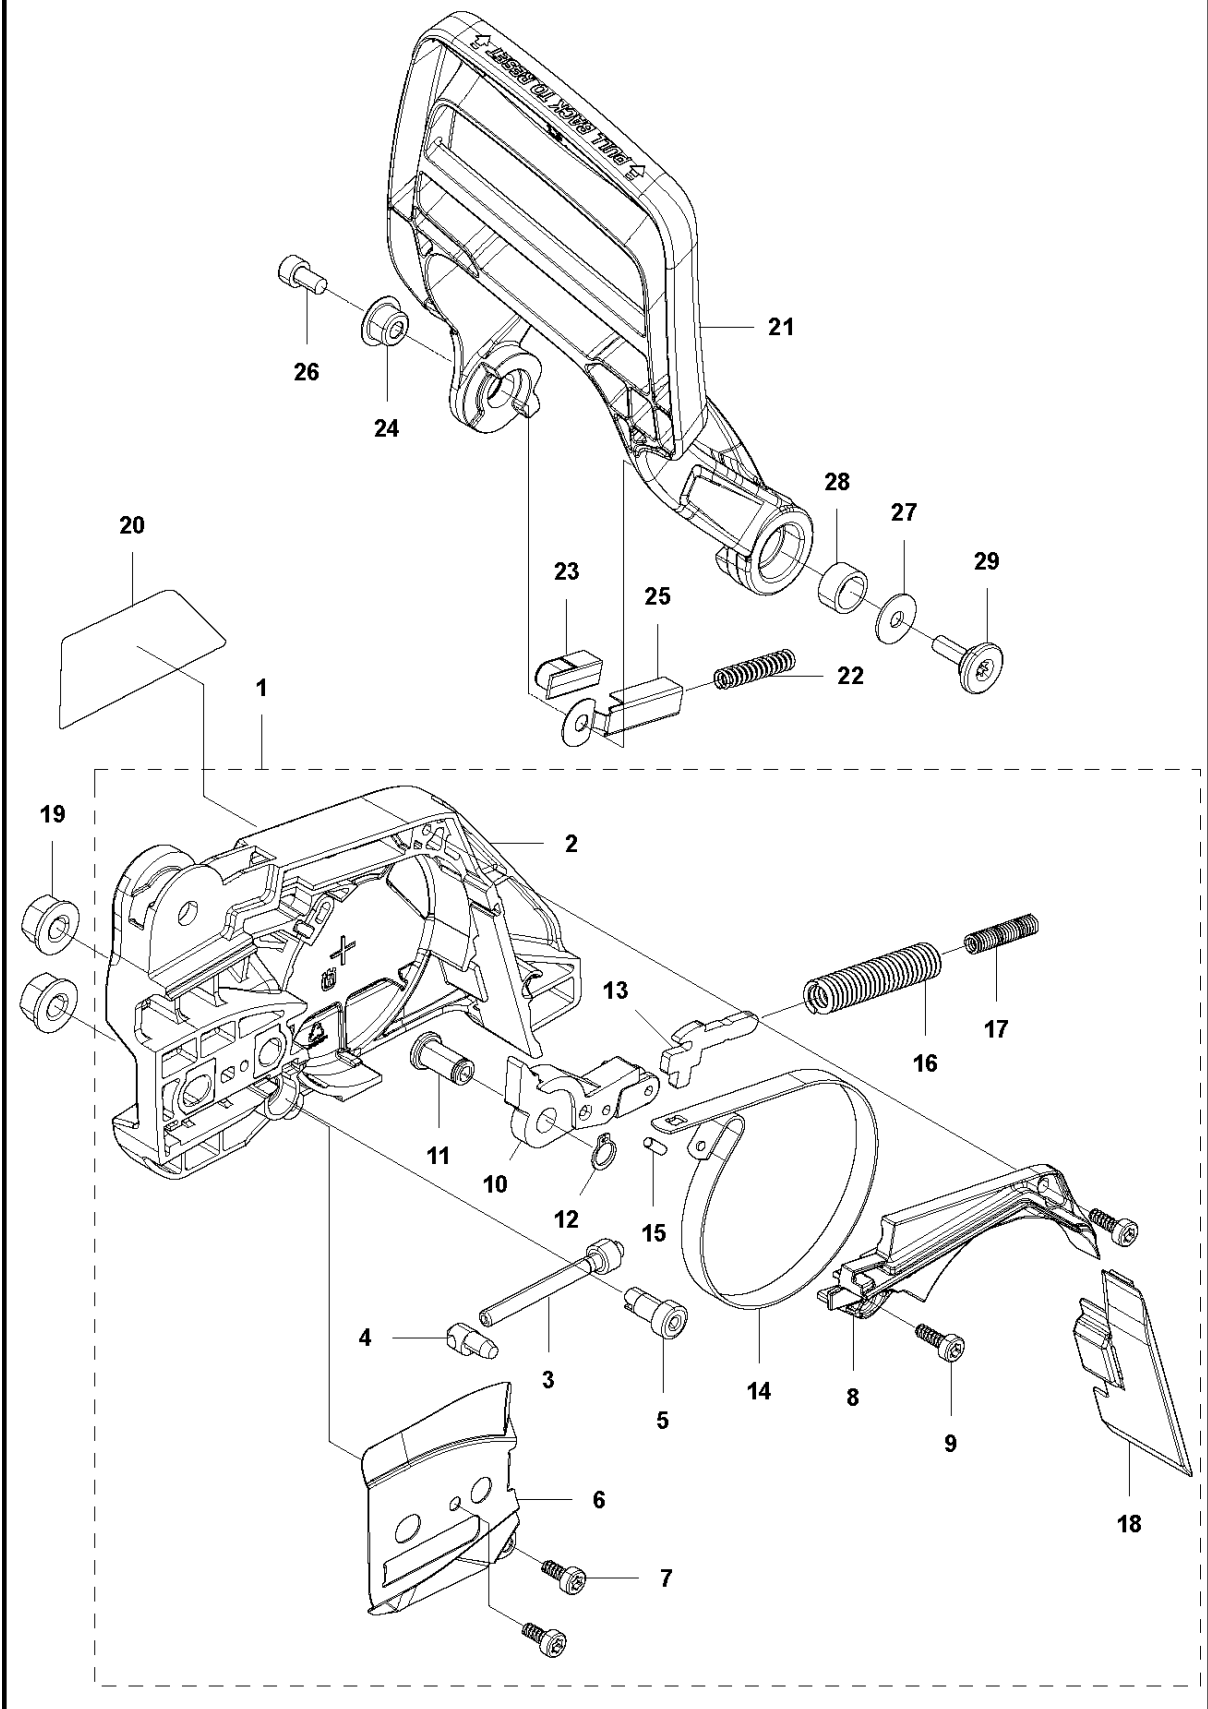

A 543XP, 543XPG
CHAIN BRAKE & CLUTCH COVER

CHAIN BRAKE & CLUTCH COVER

543 XPG, 2013-03

Ref	Part No	Description	Remark	QTY KIT	
1	577 43 38-01	CLUTCH COVER ASSY		1	
2	577 43 39-01	CLUTCH COVER		1	1
3	513 63 77-01	SCREW		1	1
4	513 70 14-01	NUT		1	1
5	513 63 79-01	GEAR		1	1
6	576 98 39-01	PLATE		1	1
7	576 98 41-01	SCREW	T4x10-T27	2	1
8	576 98 38-01	COVER LID		1	1
9	576 98 40-01	SCREW	T4x12-T27	2	1
10	576 98 35-01	BRAKE LEVER		1	1
11	577 00 82-01	PIN		1	1
12	579 19 02-01	RING		1	1
13	516 82 56-01	ARM		1	1
14	580 49 08-01	BRAKE BAND		1	1
15	521 07 54-01	ROLLER		1	1
16	516 82 66-01	BRAKE SPRING		1	1
17	513 96 59-01	SPRING		1	1
18	576 98 42-01	WEAR PROTECTION		1	1
19	575 96 08-01	NUT FLANGE	M8xP1.25	2	
20	577 43 64-01	DECAL		1	
21	581 64 73-02	HAND GUARD		1	
22	576 98 45-01	SPRING		1	
23	576 98 46-01	CATCH		1	
24	576 98 49-01	SPACER		1	
25	576 98 50-01	WEAR PROTECTION		1	
26	529 26 81-01	BOLT	M5x9-T27	1	
27	513 28 71-01	WASHER		1	
28	576 98 52-01	SPACER		1	
29	526 83 45-01	SCREW		1