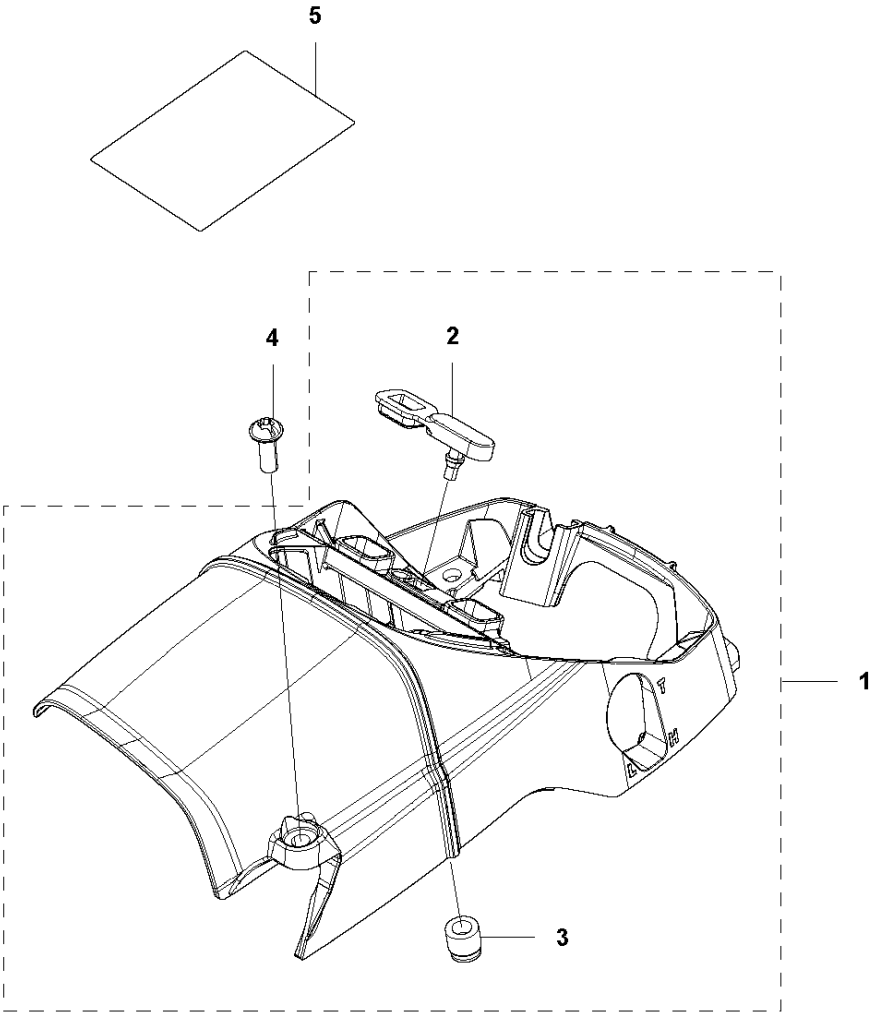

E 543XP, 543XPG
CRANKSHAFT

CRANKSHAFT

543 XPG, 2013-03

Ref	Part No	Description	Remark	QTY KIT
1	576 97 20-01	CRANKSHAFT ASSY		1
2	579 02 98-01	NEEDLE BEARING		1
4	513 75 24-01	WASHER		2

C 543XP, 543XPG
CYLINDER COVER