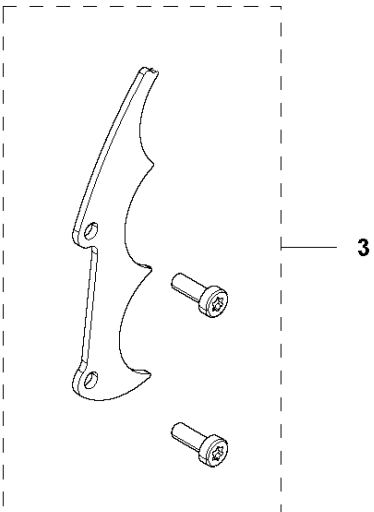

SPARE PARTS LIST

CHAIN SAWS

543 XPG, 2013-03

P 543XP, 543XPG
ACCESSORIES

ACCESSORIES

543 XPG, 2013-03

Ref	Part No	Description	Remark	QTY KIT
1	521 53 29-01	WRENCH		1
2	580 65 98-01	WINTER COVER		1
3	579 49 73-01	SPIKE		1
4	513 63 56-01	DRIVER		1
5	584 40 91-01	ALLEN KEY	T27	1

N1 543XP, 543XPG
CARBURETOR DETAILS

Walbro HD-53B

CARBURETOR DETAILS

543 XPG, 2013-03

Ref	Part No	Description	Remark	QTY KIT	
1	580 79 83-01	CARBURETTOR	JAPAN	1	
2	520 95 70-01	SCREEN		1	1
3	579 49 21-01	COVER		1	1
4	513 30 13-01	SCREW		1	1
5	514 24 27-01	GASKET		1	1
6	514 24 30-01	95-75 DIAPHRAGM		1	1
7	521 08 54-01	VALVE.INLET		1	1
8	514 24 28-01	GASKET		1	1
9	579 49 22-01	DIAPHRAGM		1	1
10	585 39 99-01	COVER		1	1
11	516 98 00-01	SPRING		1	1
12	520 97 73-01	SCREW		1	1
13	520 97 74-01	PIN		1	1
14	514 24 29-01	LEVER		1	1
15	520 75 98-01	SCREW		1	1
16	579 49 29-01	VALVE		1	1
17	579 49 30-01	SPRING		1	1
18	585 40 00-01	SHAFT ASSY		1	1
19	521 06 63-01	SPRING		1	1
20	513 79 28-01	SCREW		1	1
21	579 49 26-01	LEVER		1	1
22	514 18 82-01	SPRING		2	1
23	579 49 35-01	NEEDLE		1	1
24	579 49 24-01	NEEDLE		1	1
25	579 49 31-01	VALVE		1	1
26	581 29 80-01	SPRING		1	1
27	581 29 81-01	SHAFT ASSY		1	1
28	581 29 82-01	LEVER		1	1
29	520 97 88-01	SCREW ASSY		4	1
30	516 34 29-01	PLUG		1	1
31	579 49 28-01	SCREW		2	1
32	580 24 24-01	SPACER		1	1
33	580 24 27-01	BALL		1	1
34	505 05 79-01	SPRING		1	1
35	580 24 28-01	PISTON ASSY		1	1
36	581 29 83-01	SCREW		1	1
37	521 57 60-01	WASHER		1	
38	506 74 61-01	WASHER		1	