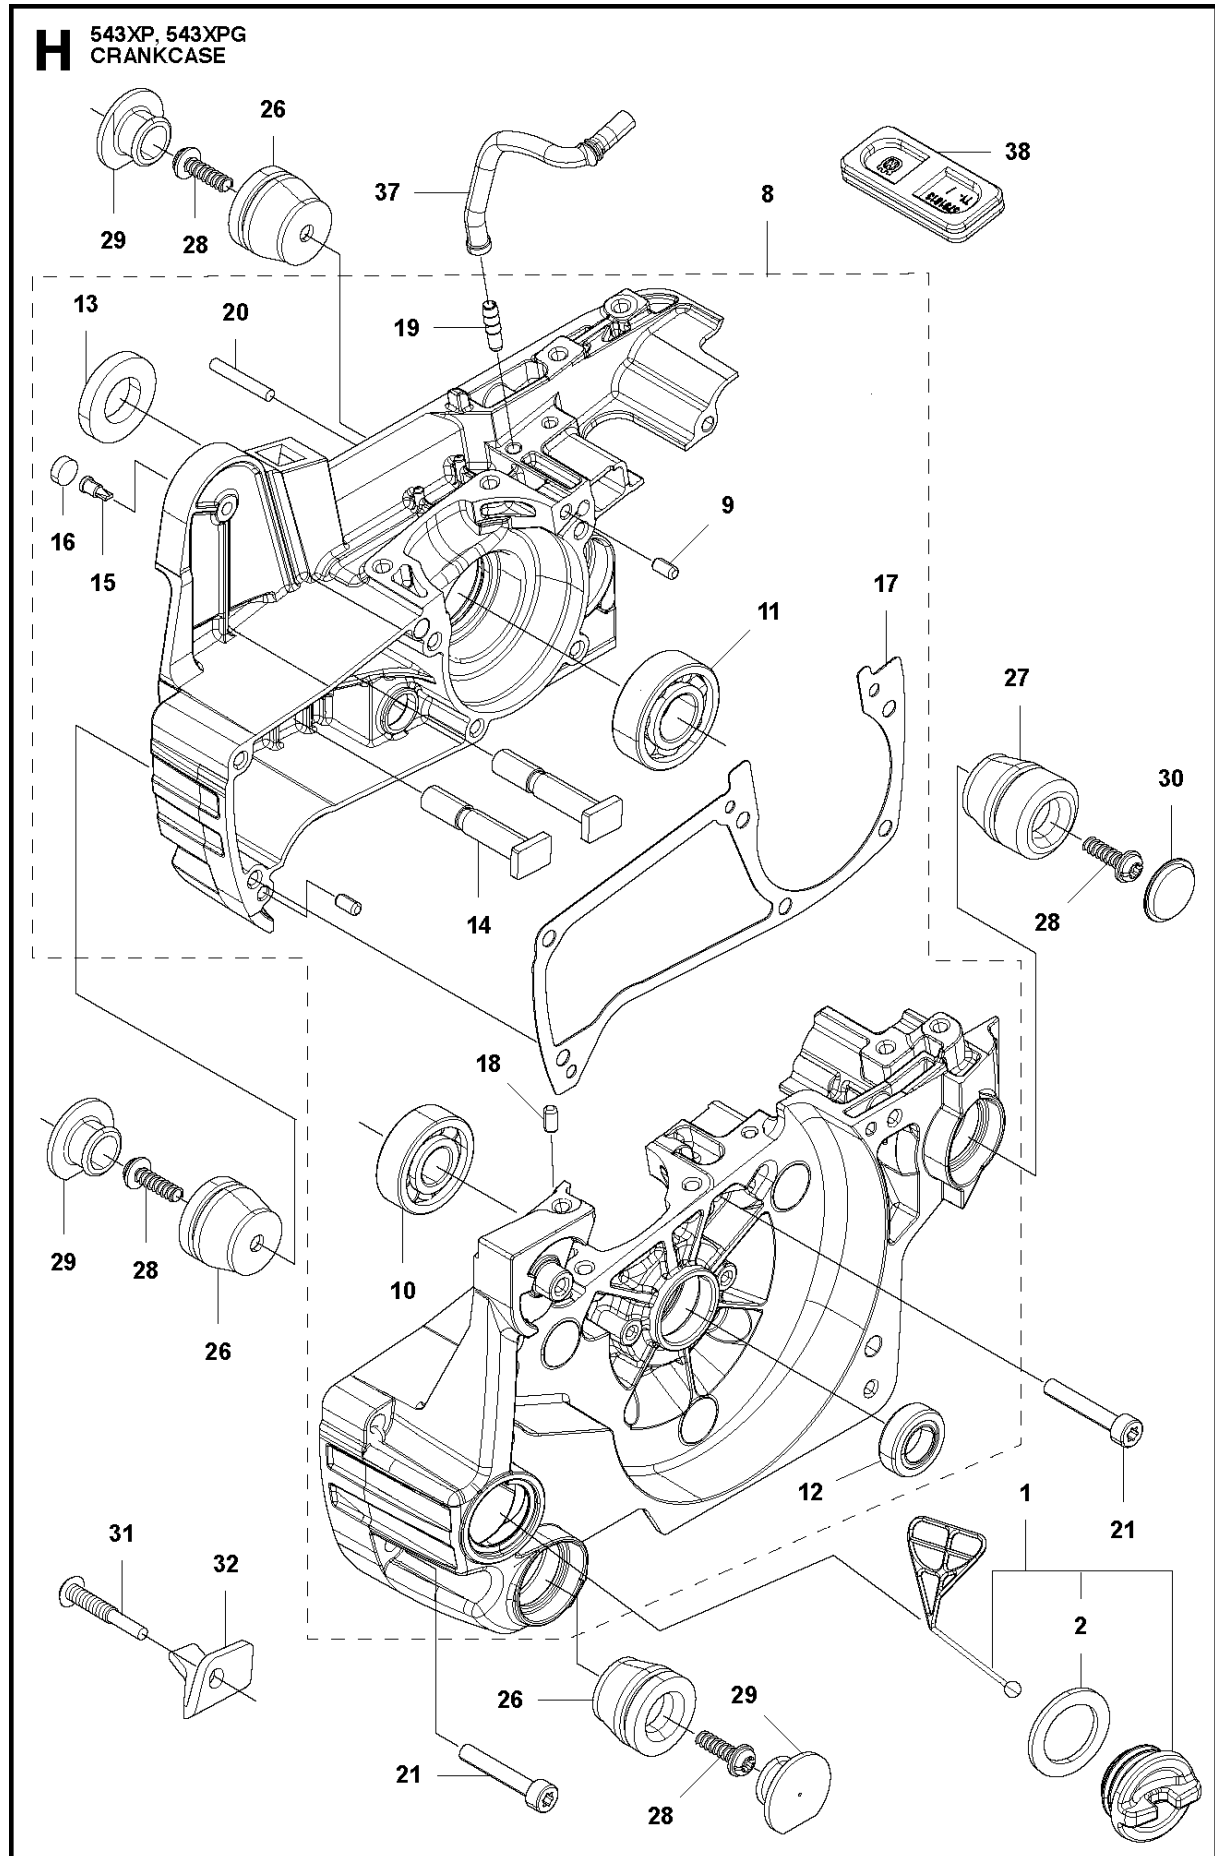

N2 543XP, 543XPG
CARBURETOR DETAILS

Walbro HD-54B

CARBURETOR DETAILS

543 XPG, 2013-03

Ref	Part No	Description	Remark	QTY KIT	
1	580 79 84-01	CARBURETTOR	EU	1	
2	520 95 70-01	SCREEN		1	1
3	579 49 21-01	COVER		1	1
4	513 30 13-01	SCREW		1	1
5	514 24 27-01	GASKET		1	1
6	585 39 98-01	DIAPHRAGM PUMP		1	1
7	521 08 54-01	VALVE.INLET		1	1
8	514 24 28-01	GASKET		1	1
9	579 49 22-01	DIAPHRAGM		1	1
10	516 98 00-01	SPRING		1	1
11	585 39 99-01	COVER		1	1
12	516 34 29-01	PLUG		1	1
13	520 97 73-01	SCREW		1	1
14	514 24 29-01	LEVER		1	1
15	520 97 74-01	PIN		1	1
16	578 91 30-01	CAP		2	1
17	578 91 28-01	SPRING		2	1
18	580 24 21-01	NEEDLE		1	1
19	585 40 00-01	SHAFT ASSY		1	1
20	579 49 26-01	LEVER		1	1
21	520 75 98-01	SCREW		1	1
22	580 24 24-01	SPACER		1	1
23	579 49 28-01	SCREW		2	1
24	579 49 29-01	VALVE		1	1
25	579 49 30-01	SPRING		1	1
26	579 49 31-01	VALVE		1	1
27	581 29 80-01	SPRING		1	1
28	520 97 88-01	SCREW ASSY		4	1
29	581 29 81-01	SHAFT ASSY		1	1
30	581 29 82-01	LEVER		1	1
33	580 24 26-01	NEEDLE HIGH SPEED		1	1
34	521 06 63-01	SPRING		1	1
35	513 79 28-01	SCREW		1	1
37	580 24 27-01	BALL		1	1
38	505 05 79-01	SPRING		1	1
39	580 24 28-01	PISTON ASSY		1	1
40	581 29 83-01	SCREW		1	1
41	506 74 61-01	WASHER		1	

B 543XP, 543XPG
CLUTCH & OIL PUMP

CLUTCH & OIL PUMP

543 XPG, 2013-03

Ref	Part No	Description	Remark	QTY KIT	
1	521 57 99-01	OILPIPE COMP		1	
2	521 58 00-01	FILTER		1	1
3	513 61 88-01	PIPE		1	
4	576 98 53-01	BAR MOUNT PLATE		1	
5	576 98 54-01	SCREW	M4x10-T27	1	
8	585 00 60-01	CLUTCH ASSY		1	
9	514 19 74-01	SHOE		3	8
10	585 00 61-01	CLUTCH SPRING		1	8
11	521 57 94-01	BOSS		1	8
12	513 62 57-01	PLATE		1	
13	513 95 61-01	DRUM	325P	1	
14	514 23 94-01	RIM		1	
15	513 70 12-01	BEARING		1	
16	521 58 65-01	OIL PUMP SET	325P	1	
17	511 19 45-01	WORM		1	16
18	506 74 57-01	BOLT	M4x16-T27	2	
19	576 98 31-01	PUMP COVER		1	
20	521 51 57-01	BOLT	M4x12-T27	2	