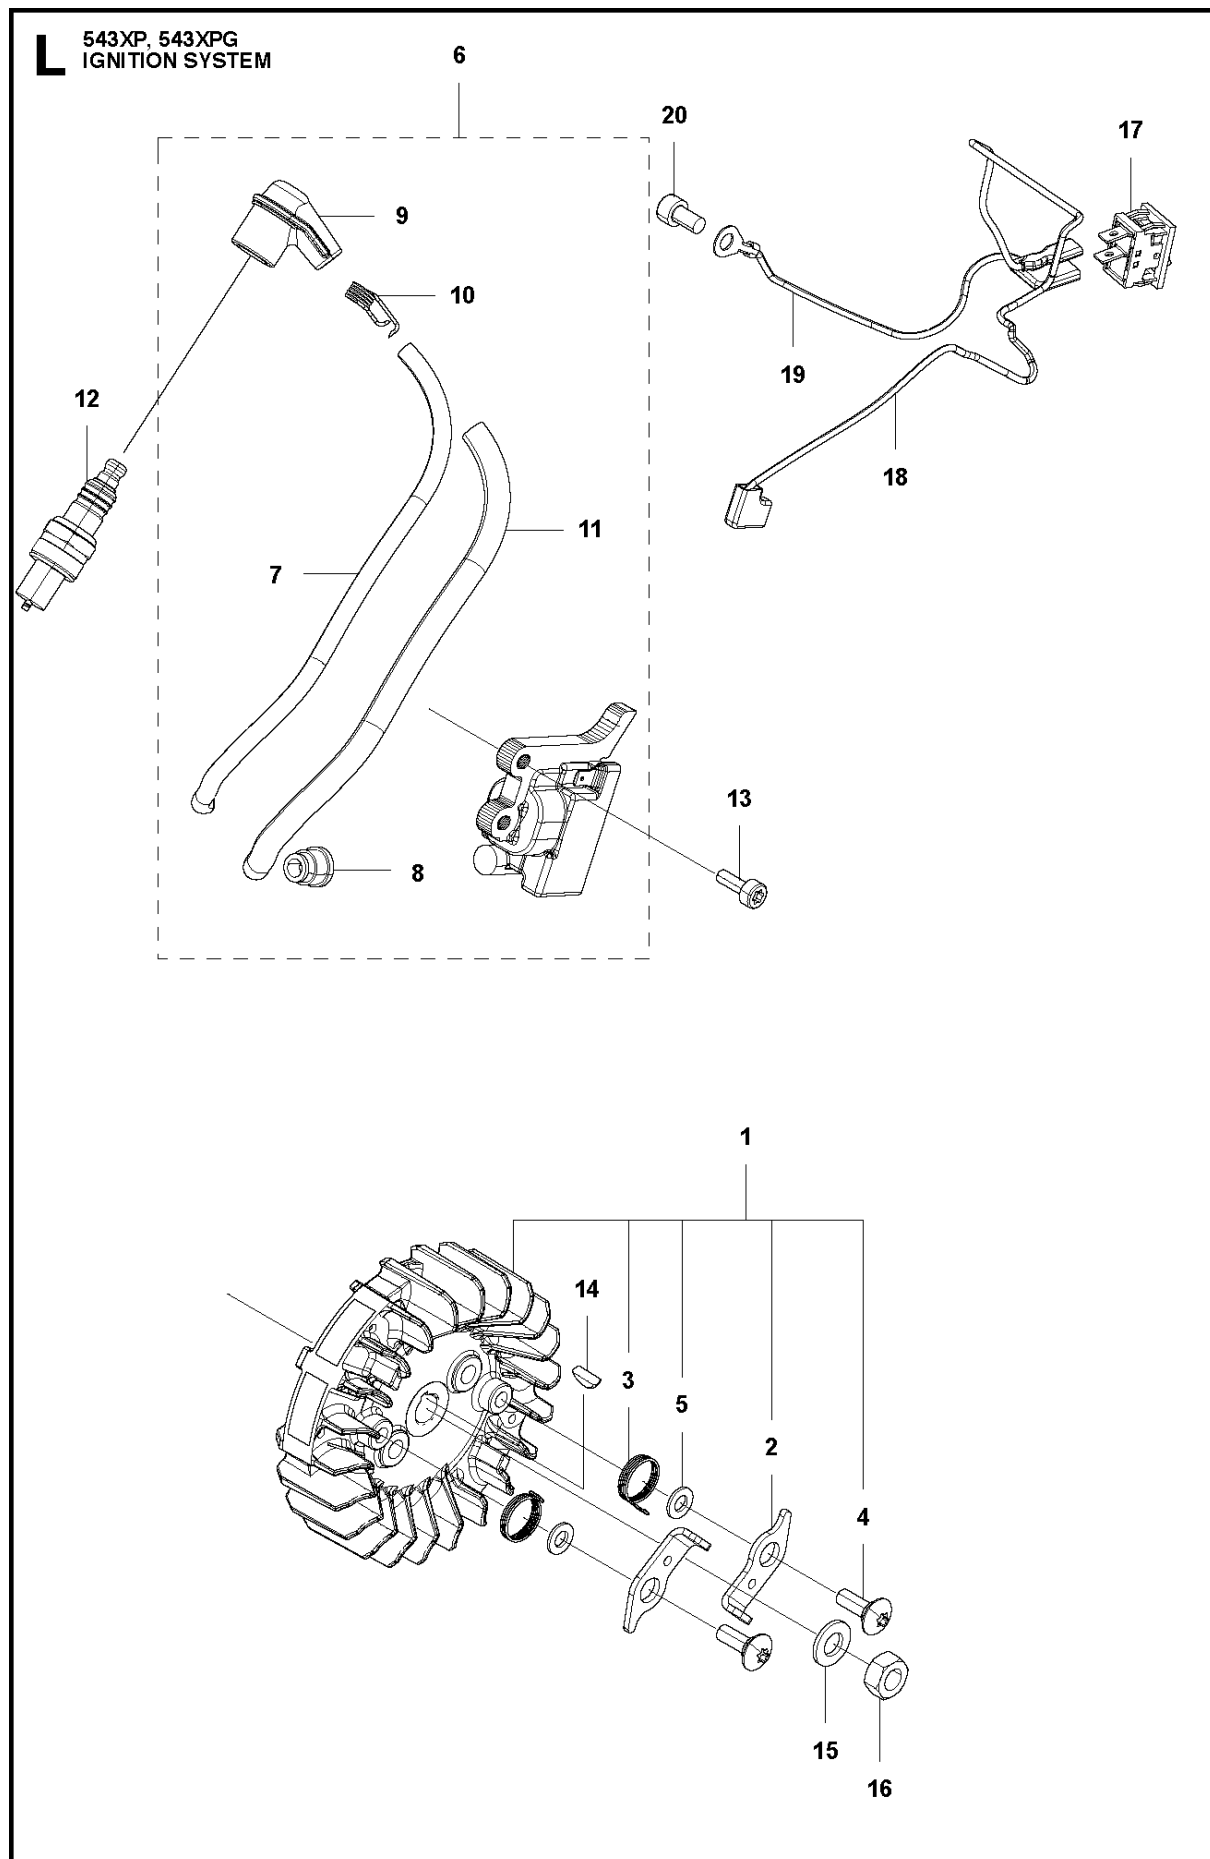

IGNITION SYSTEM

543 XPG, 2013-03

Ref	Part No	Description	Remark	QTY	KIT
1	579 46 59-01	FLYWHEEL ASSY	543XPG	1	
2	576 98 25-01	PAWL		2	1
3	514 24 09-01	SPRING		2	1
4	577 82 36-01	SCREW	M5x12-T27	2	1
5	506 61 44-01	WASHER		2	1
6	585 05 91-01	IGNITION MODULE ASSY		1	
7	577 33 55-01	CODE		1	6
8	505 04 28-01	HUB CAP		1	6
9	512 44 40-01	HUB CAP		1	6
10	504 11 82-01	SPRING		1	6
11	577 33 56-01	TUBE		1	6
12	521 23 34-01	SPARK PLUG	NGK CMR7H	1	
13	506 74 57-01	BOLT	M4x16-T27	2	
14	506 68 94-01	KEY		1	
15	510 48 81-01	WASHER		1	
16	514 23 92-01	NUT		1	
17	586 24 68-01	STOP SWITCH		1	
18	576 98 30-01	CORD		1	
19	513 76 62-01	CORD		1	
20	529 26 81-01	BOLT	M5x9-T27	1