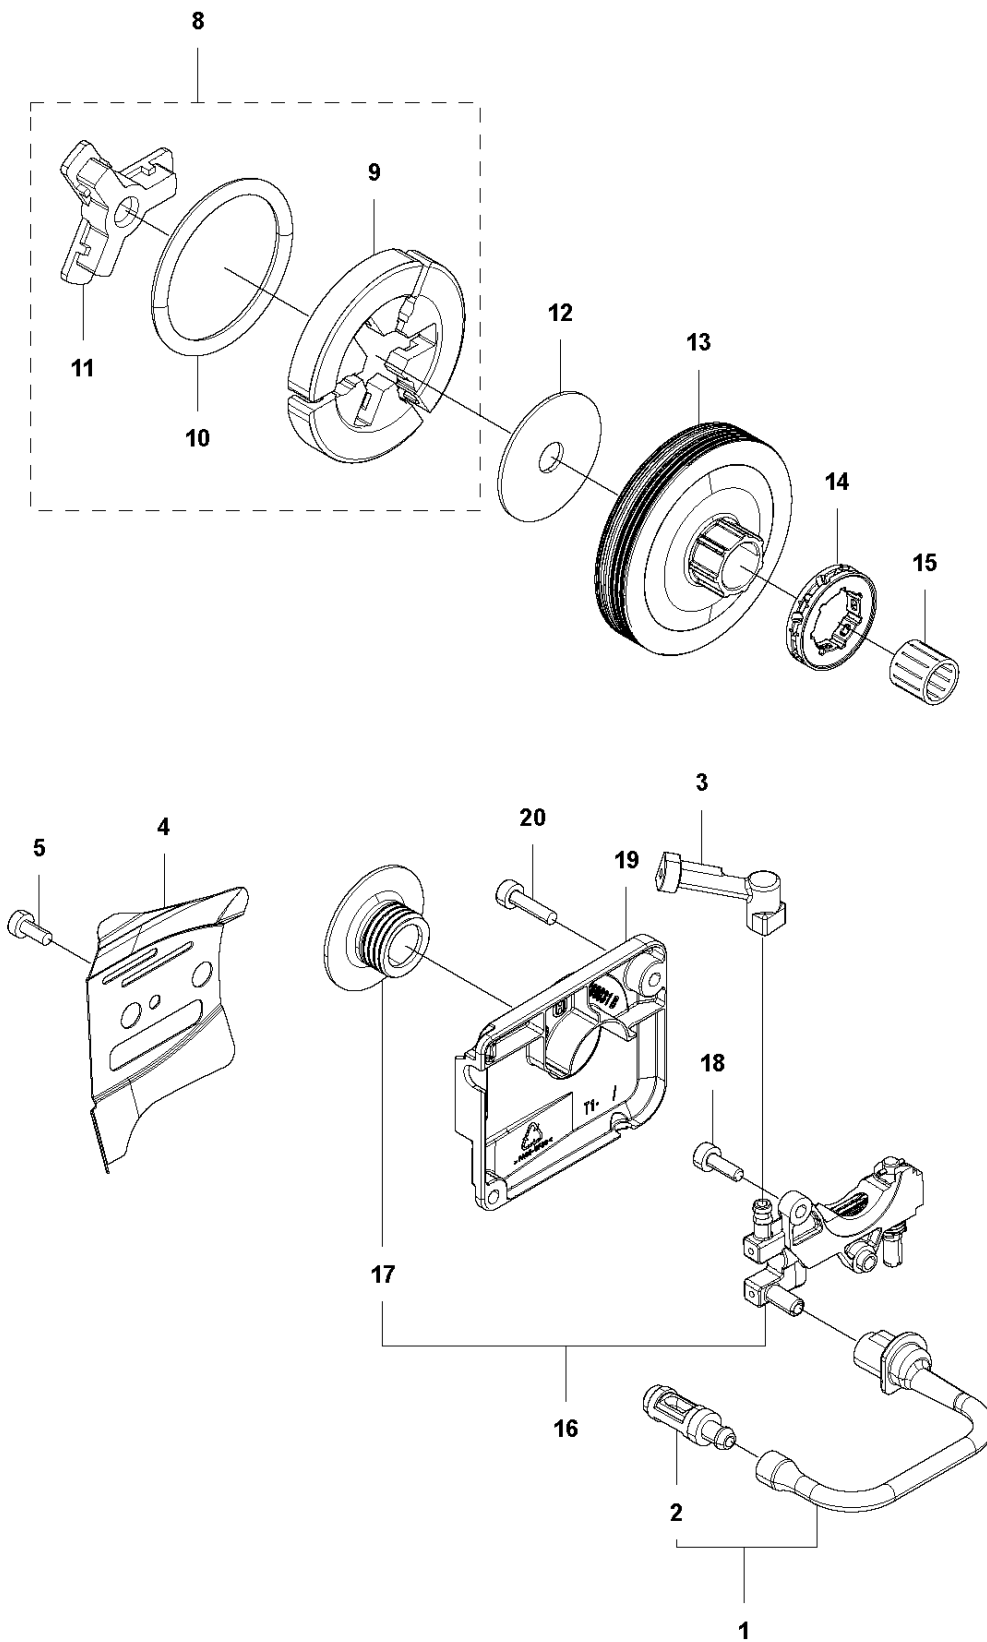

N2 543XP, 543XPG
CARBURETOR DETAILS

Walbro HD-54B

CARBURETOR DETAILS

543 XPG, 2013-03

Ref	Part No	Description	Remark	QTY KIT	
1	580 79 84-01	CARBURETTOR	EU	1	
2	520 95 70-01	SCREEN		1	1
3	579 49 21-01	COVER		1	1
4	513 30 13-01	SCREW		1	1
5	514 24 27-01	GASKET		1	1
6	585 39 98-01	DIAPHRAGM PUMP		1	1
7	521 08 54-01	VALVE.INLET		1	1
8	514 24 28-01	GASKET		1	1
9	579 49 22-01	DIAPHRAGM		1	1
10	516 98 00-01	SPRING		1	1
11	585 39 99-01	COVER		1	1
12	516 34 29-01	PLUG		1	1
13	520 97 73-01	SCREW		1	1
14	514 24 29-01	LEVER		1	1
15	520 97 74-01	PIN		1	1
16	578 91 30-01	CAP		2	1
17	578 91 28-01	SPRING		2	1
18	580 24 21-01	NEEDLE		1	1
19	585 40 00-01	SHAFT ASSY		1	1
20	579 49 26-01	LEVER		1	1
21	520 75 98-01	SCREW		1	1
22	580 24 24-01	SPACER		1	1
23	579 49 28-01	SCREW		2	1
24	579 49 29-01	VALVE		1	1
25	579 49 30-01	SPRING		1	1
26	579 49 31-01	VALVE		1	1
27	581 29 80-01	SPRING		1	1
28	520 97 88-01	SCREW ASSY		4	1
29	581 29 81-01	SHAFT ASSY		1	1
30	581 29 82-01	LEVER		1	1
33	580 24 26-01	NEEDLE HIGH SPEED		1	1
34	521 06 63-01	SPRING		1	1
35	513 79 28-01	SCREW		1	1
37	580 24 27-01	BALL		1	1
38	505 05 79-01	SPRING		1	1
39	580 24 28-01	PISTON ASSY		1	1
40	581 29 83-01	SCREW		1	1
41	506 74 61-01	WASHER		1	

B 543XP, 543XPG
CLUTCH & OIL PUMP

CLUTCH & OIL PUMP

543 XPG, 2013-03

Ref	Part No	Description	Remark	QTY KIT	
1	521 57 99-01	OILPIPE COMP		1	
2	521 58 00-01	FILTER		1	1
3	513 61 88-01	PIPE		1	
4	576 98 53-01	BAR MOUNT PLATE		1	
5	576 98 54-01	SCREW	M4x10-T27	1	
8	585 00 60-01	CLUTCH ASSY		1	
9	514 19 74-01	SHOE		3	8
10	585 00 61-01	CLUTCH SPRING		1	8
11	521 57 94-01	BOSS		1	8
12	513 62 57-01	PLATE		1	
13	513 95 61-01	DRUM	325P	1	
14	514 23 94-01	RIM		1	
15	513 70 12-01	BEARING		1	
16	521 58 65-01	OIL PUMP SET	325P	1	
17	511 19 45-01	WORM		1	16
18	506 74 57-01	BOLT	M4x16-T27	2	
19	576 98 31-01	PUMP COVER		1	
20	521 51 57-01	BOLT	M4x12-T27	2	