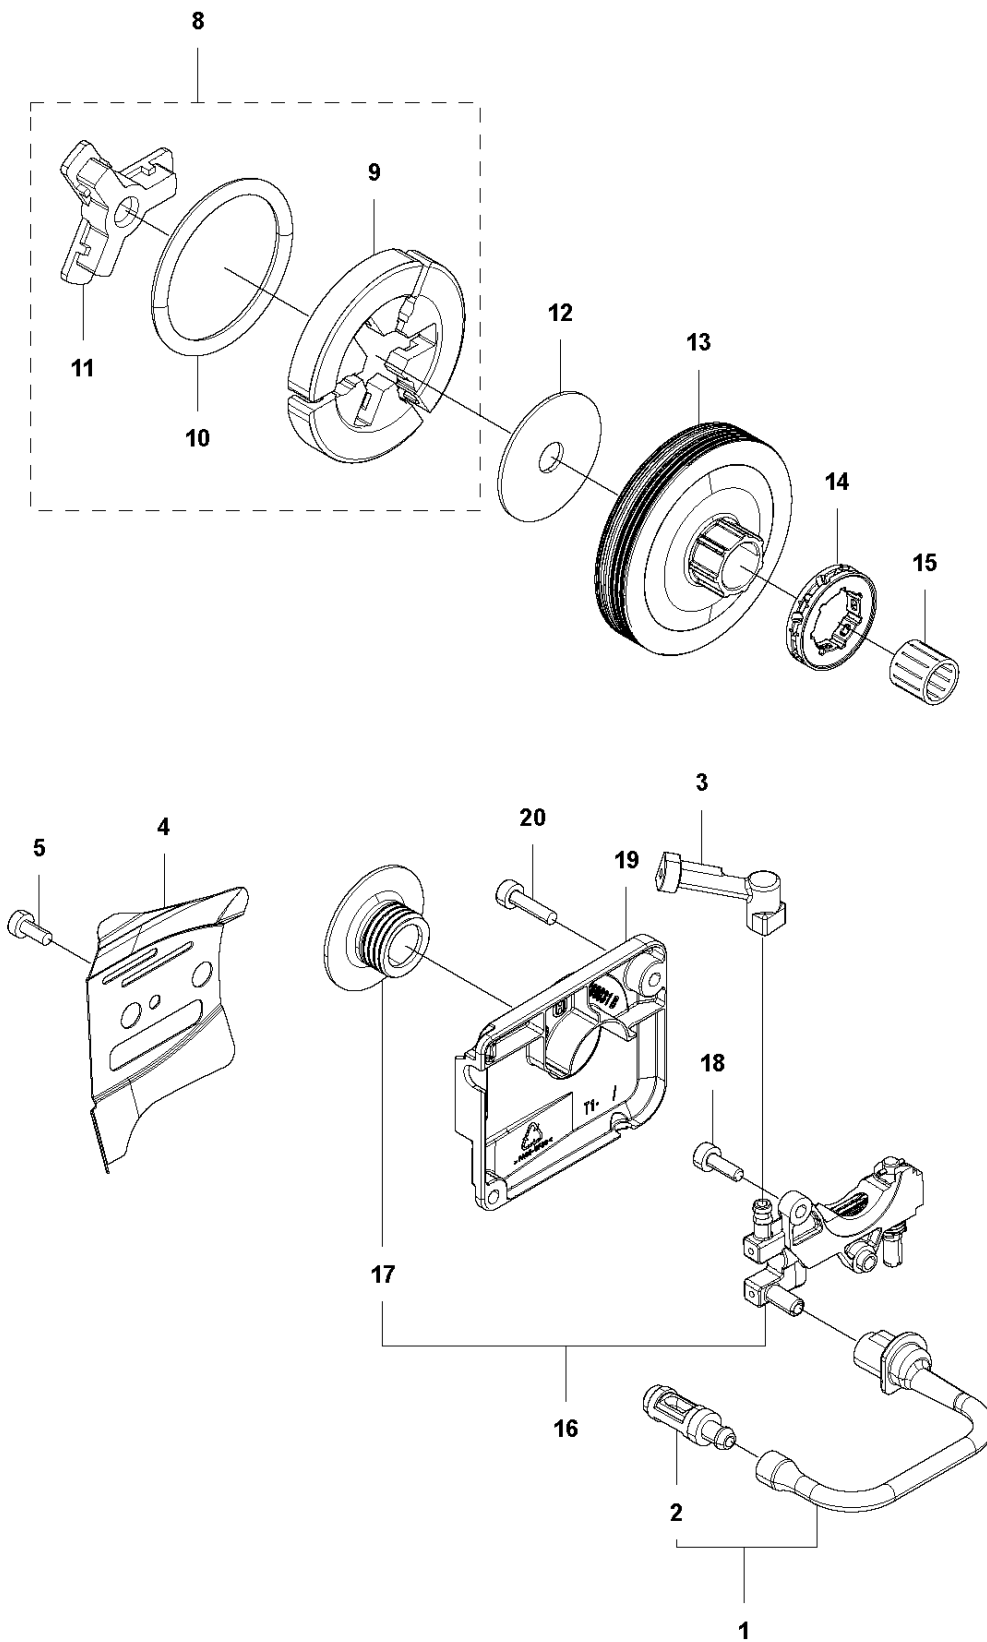

A 543XP, 543XPG
CHAIN BRAKE & CLUTCH COVER

CHAIN BRAKE & CLUTCH COVER

543 XP, 2013-03

Ref	Part No	Description	Remark	QTY KIT	
1	577 43 38-01	CLUTCH COVER ASSY		1	
2	577 43 39-01	CLUTCH COVER		1	1
3	513 63 77-01	SCREW		1	1
4	513 70 14-01	NUT		1	1
5	513 63 79-01	GEAR		1	1
6	576 98 39-01	PLATE		1	1
7	576 98 41-01	SCREW	T4x10-T27	2	1
8	576 98 38-01	COVER LID		1	1
9	576 98 40-01	SCREW	T4x12-T27	2	1
10	576 98 35-01	BRAKE LEVER		1	1
11	577 00 82-01	PIN		1	1
12	579 19 02-01	RING		1	1
13	516 82 56-01	ARM		1	1
14	580 49 08-01	BRAKE BAND		1	1
15	521 07 54-01	ROLLER		1	1
16	516 82 66-01	BRAKE SPRING		1	1
17	513 96 59-01	SPRING		1	1
18	576 98 42-01	WEAR PROTECTION		1	1
19	575 96 08-01	NUT FLANGE	M8xP1.25	2	
20	577 43 64-01	DECAL		1	
21	581 64 73-02	HAND GUARD		1	
22	576 98 45-01	SPRING		1	
23	576 98 46-01	CATCH		1	
24	576 98 49-01	SPACER		1	
25	576 98 50-01	WEAR PROTECTION		1	
26	529 26 81-01	BOLT	M5x9-T27	1	
27	513 28 71-01	WASHER		1	
28	576 98 52-01	SPACER		1	
29	526 83 45-01	SCREW		1	

B 543XP, 543XPG
CLUTCH & OIL PUMP

CLUTCH & OIL PUMP

543 XP, 2013-03

Ref	Part No	Description	Remark	QTY	KIT
1	521 57 99-01	OILPIPE COMP		1	
2	521 58 00-01	FILTER		1	1
3	513 61 88-01	PIPE		1	
4	576 98 53-01	BAR MOUNT PLATE		1	
5	576 98 54-01	SCREW	M4x10-T27	1	
8	585 00 60-01	CLUTCH ASSY		1	
9	514 19 74-01	SHOE		3	8
10	585 00 61-01	CLUTCH SPRING		1	8
11	521 57 94-01	BOSS		1	8
12	513 62 57-01	PLATE		1	
13	513 95 61-01	DRUM	325P	1	
14	514 23 94-01	RIM		1	
15	513 70 12-01	BEARING		1	
16	521 58 65-01	OIL PUMP SET	325P	1	
17	511 19 45-01	WORM		1	16
18	506 74 57-01	BOLT	M4x16-T27	2	
19	576 98 31-01	PUMP COVER		1	
20	521 51 57-01	BOLT	M4x12-T27	2	