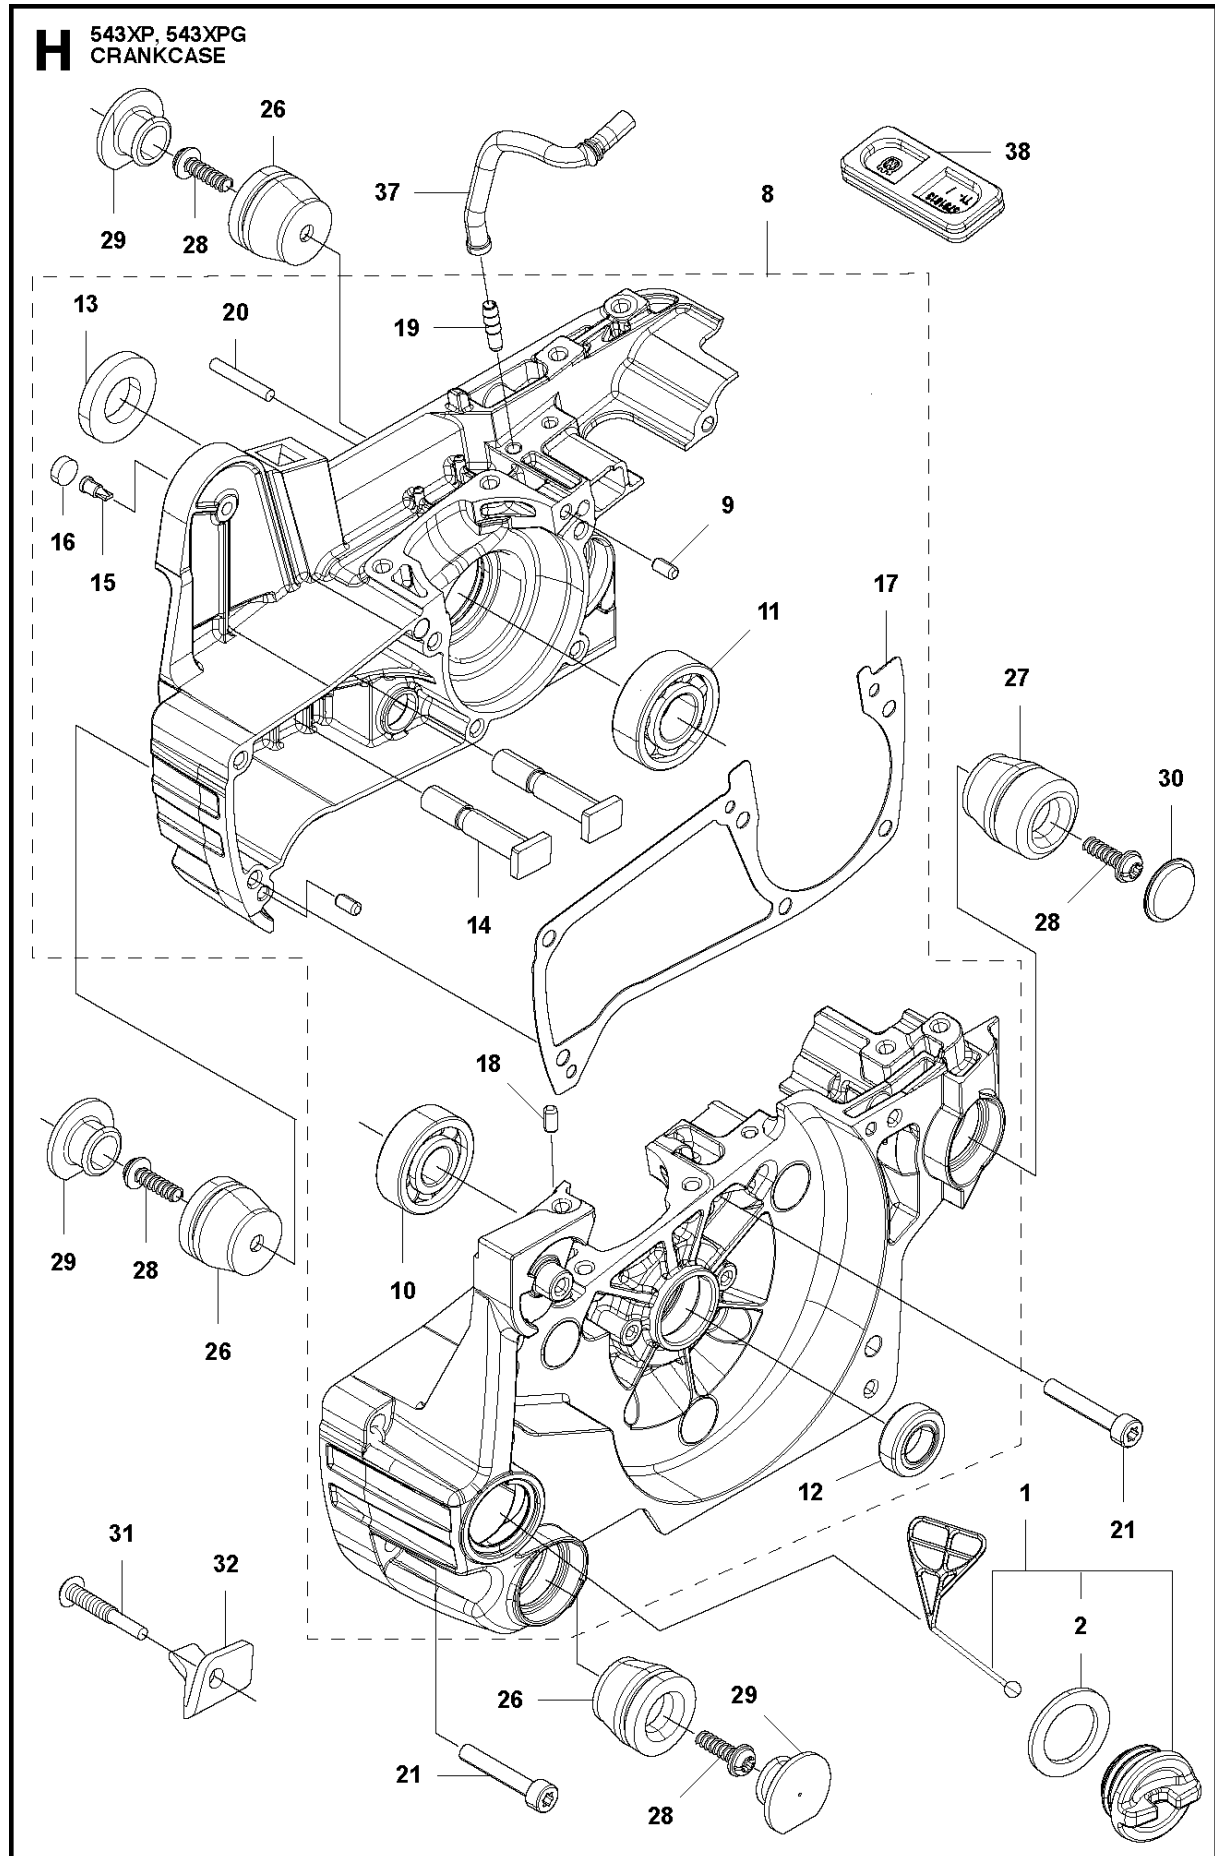

N2 543XP, 543XPG
CARBURETOR DETAILS

Walbro HD-54B

CARBURETOR DETAILS

543 XP, 2013-03

Ref	Part No	Description	Remark	QTY KIT	
1	580 79 84-01	CARBURETTOR	EU	1	
2	520 95 70-01	SCREEN		1	1
3	579 49 21-01	COVER		1	1
4	513 30 13-01	SCREW		1	1
5	514 24 27-01	GASKET		1	1
6	585 39 98-01	DIAPHRAGM PUMP		1	1
7	521 08 54-01	VALVE.INLET		1	1
8	514 24 28-01	GASKET		1	1
9	579 49 22-01	DIAPHRAGM		1	1
10	516 98 00-01	SPRING		1	1
11	585 39 99-01	COVER		1	1
12	516 34 29-01	PLUG		1	1
13	520 97 73-01	SCREW		1	1
14	514 24 29-01	LEVER		1	1
15	520 97 74-01	PIN		1	1
16	578 91 30-01	CAP		2	1
17	578 91 28-01	SPRING		2	1
18	580 24 21-01	NEEDLE		1	1
19	585 40 00-01	SHAFT ASSY		1	1
20	579 49 26-01	LEVER		1	1
21	520 75 98-01	SCREW		1	1
22	580 24 24-01	SPACER		1	1
23	579 49 28-01	SCREW		2	1
24	579 49 29-01	VALVE		1	1
25	579 49 30-01	SPRING		1	1
26	579 49 31-01	VALVE		1	1
27	581 29 80-01	SPRING		1	1
28	520 97 88-01	SCREW ASSY		4	1
29	581 29 81-01	SHAFT ASSY		1	1
30	581 29 82-01	LEVER		1	1
33	580 24 26-01	NEEDLE HIGH SPEED		1	1
34	521 06 63-01	SPRING		1	1
35	513 79 28-01	SCREW		1	1
37	580 24 27-01	BALL		1	1
38	505 05 79-01	SPRING		1	1
39	580 24 28-01	PISTON ASSY		1	1
40	581 29 83-01	SCREW		1	1
41	506 74 61-01	WASHER		1	

B 543XP, 543XPG
CLUTCH & OIL PUMP

CLUTCH & OIL PUMP

543 XP, 2013-03

Ref	Part No	Description	Remark	QTY	KIT
1	521 57 99-01	OILPIPE COMP		1	
2	521 58 00-01	FILTER		1	1
3	513 61 88-01	PIPE		1	
4	576 98 53-01	BAR MOUNT PLATE		1	
5	576 98 54-01	SCREW	M4x10-T27	1	
8	585 00 60-01	CLUTCH ASSY		1	
9	514 19 74-01	SHOE		3	8
10	585 00 61-01	CLUTCH SPRING		1	8
11	521 57 94-01	BOSS		1	8
12	513 62 57-01	PLATE		1	
13	513 95 61-01	DRUM	325P	1	
14	514 23 94-01	RIM		1	
15	513 70 12-01	BEARING		1	
16	521 58 65-01	OIL PUMP SET	325P	1	
17	511 19 45-01	WORM		1	16
18	506 74 57-01	BOLT	M4x16-T27	2	
19	576 98 31-01	PUMP COVER		1	
20	521 51 57-01	BOLT	M4x12-T27	2	