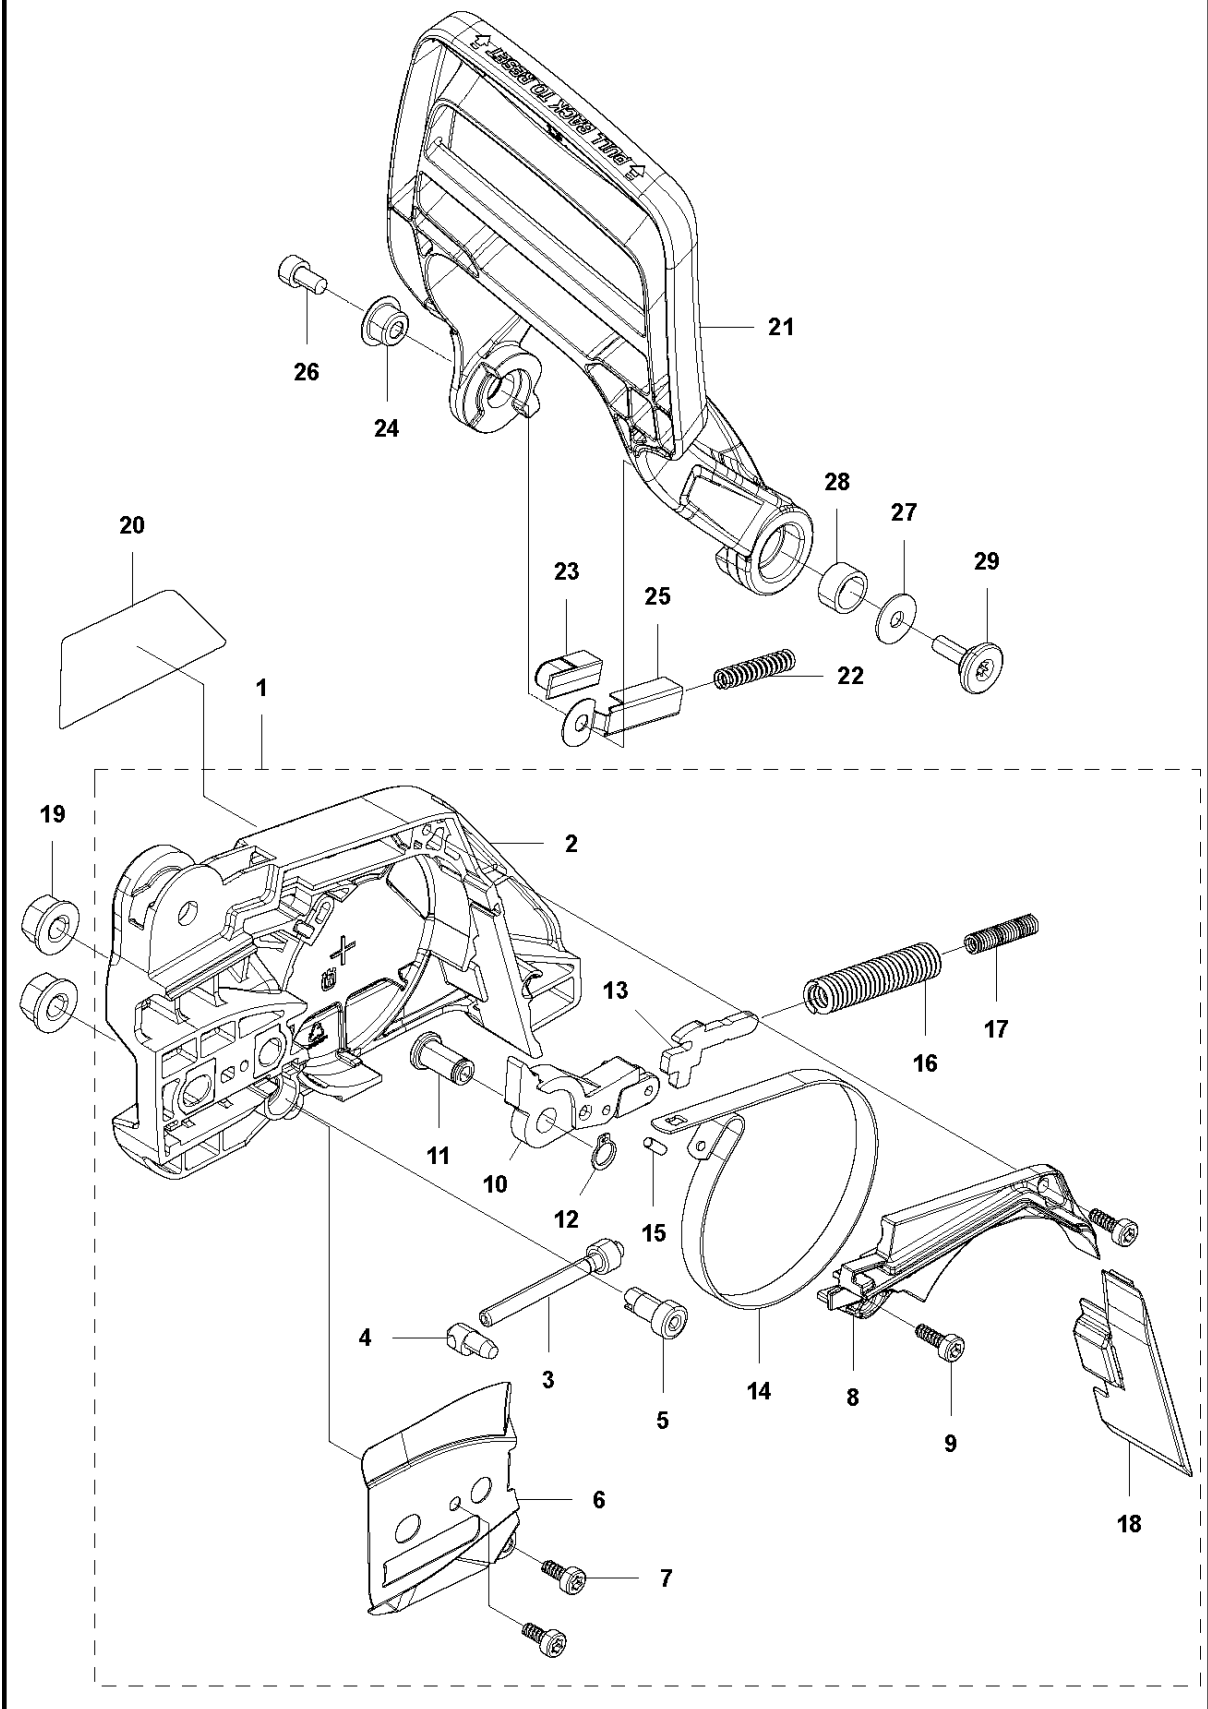

A 543XP, 543XPG
CHAIN BRAKE & CLUTCH COVER

CHAIN BRAKE & CLUTCH COVER

543 XP, 2013-03

Ref	Part No	Description	Remark	QTY KIT	
1	577 43 38-01	CLUTCH COVER ASSY		1	
2	577 43 39-01	CLUTCH COVER		1	1
3	513 63 77-01	SCREW		1	1
4	513 70 14-01	NUT		1	1
5	513 63 79-01	GEAR		1	1
6	576 98 39-01	PLATE		1	1
7	576 98 41-01	SCREW	T4x10-T27	2	1
8	576 98 38-01	COVER LID		1	1
9	576 98 40-01	SCREW	T4x12-T27	2	1
10	576 98 35-01	BRAKE LEVER		1	1
11	577 00 82-01	PIN		1	1
12	579 19 02-01	RING		1	1
13	516 82 56-01	ARM		1	1
14	580 49 08-01	BRAKE BAND		1	1
15	521 07 54-01	ROLLER		1	1
16	516 82 66-01	BRAKE SPRING		1	1
17	513 96 59-01	SPRING		1	1
18	576 98 42-01	WEAR PROTECTION		1	1
19	575 96 08-01	NUT FLANGE	M8xP1.25	2	
20	577 43 64-01	DECAL		1	
21	581 64 73-02	HAND GUARD		1	
22	576 98 45-01	SPRING		1	
23	576 98 46-01	CATCH		1	
24	576 98 49-01	SPACER		1	
25	576 98 50-01	WEAR PROTECTION		1	
26	529 26 81-01	BOLT	M5x9-T27	1	
27	513 28 71-01	WASHER		1	
28	576 98 52-01	SPACER		1	
29	526 83 45-01	SCREW		1