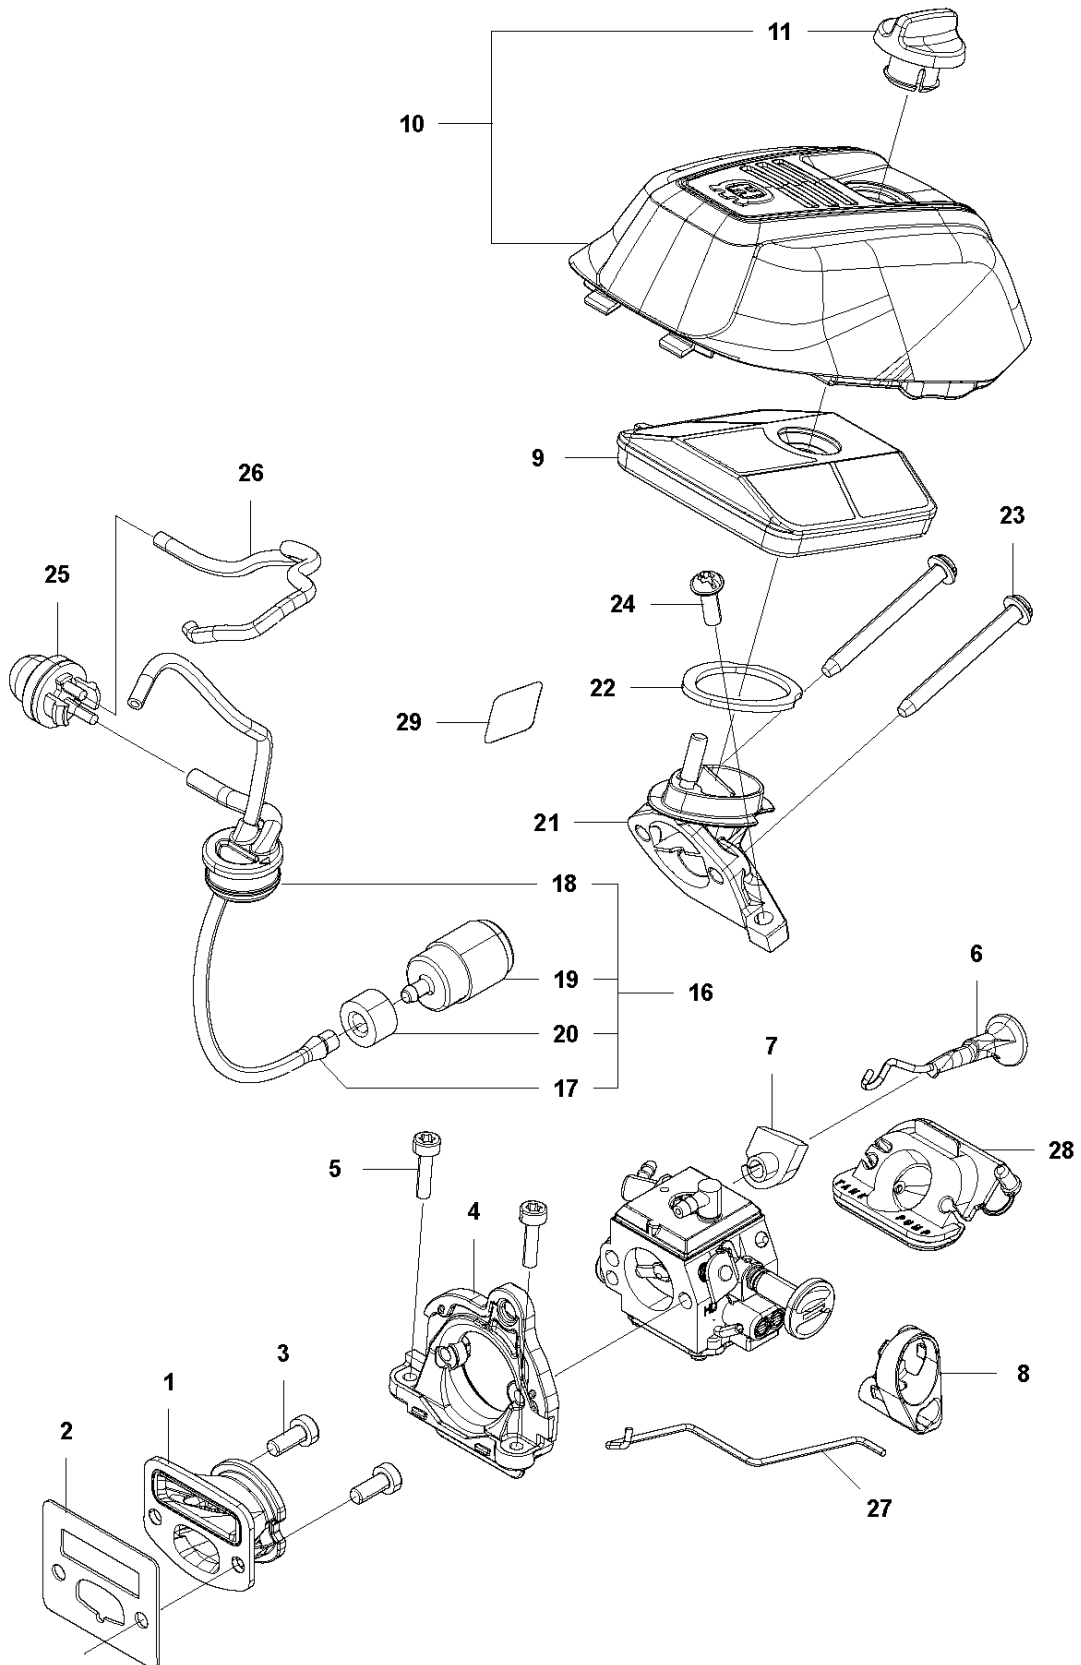

G 543XP, 543XPG
CARBURETOR & AIR FILTER

CARBURETOR & AIR FILTER

543 XP, 2013-03

Ref	Part No	Description	Remark	QTY	KIT
1	576 98 01-01	INLET PIPE ASSY		1	
2	579 18 71-01	GASKET		1	
3	522 63 85-01	BOLT	M5x12-T27	2	
4	579 18 10-01	FLANGE		1	
5	506 74 57-01	BOLT	M4x16-T27	2	
6	577 43 32-01	ROD		1	
7	577 43 33-01	GROMMET		1	
8	576 98 04-01	GROMMET		1	
9	513 79 46-01	CLEANER		1	
10	577 43 35-01	AIR FILTER COVER		1	
11	577 43 37-01	KNOB		1	10
16	579 20 40-01	FUEL HOSE ASSY		1	
17	579 51 84-03	FUEL HOSE		1	16
18	578 77 81-01	GROMMET		1	16
19	506 74 26-01	FILTER		1	
20	513 75 08-01	COLLAR		1	16
21	576 98 07-01	MANIFOLD		1	
22	581 35 62-01	SEAL		1	
23	580 37 01-01	BOLT		2	
24	579 19 13-01	SCREW		1	
25	513 78 93-01	PUMP		1	
26	580 60 72-01	FUEL HOSE		1	
27	576 98 06-01	THROTTLE ROD		1	
28	512 46 31-01	GROMMET		1	
29	580 69 55-01	DECAL		1