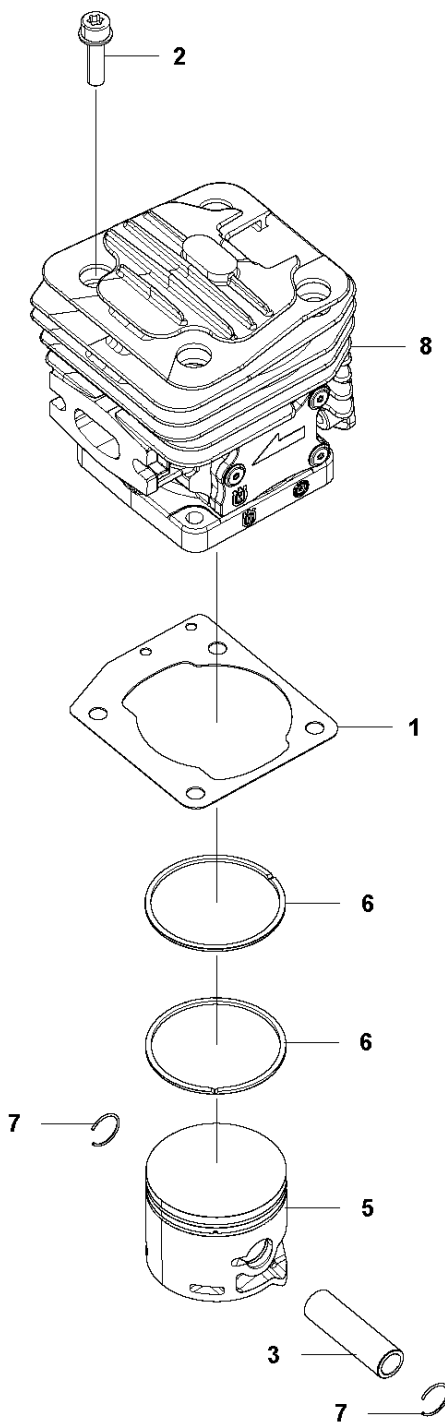

D 543XP, 543XPG
CYLINDER PISTON

CYLINDER PISTON

543 XP, 2013-03

Ref	Part No	Description	Remark	QTY KIT
1	576 97 70-01	GASKET		1
2	510 90 46-01	BOLT	M5x20-T27/P	4
3	512 48 49-01	PIN		1
5	581 75 59-01	PISTON		1
6	579 02 97-01	PISTON RING		2
7	516 28 30-01	RING		2
8	577 40 50-01	CYLINDER ASSY		1