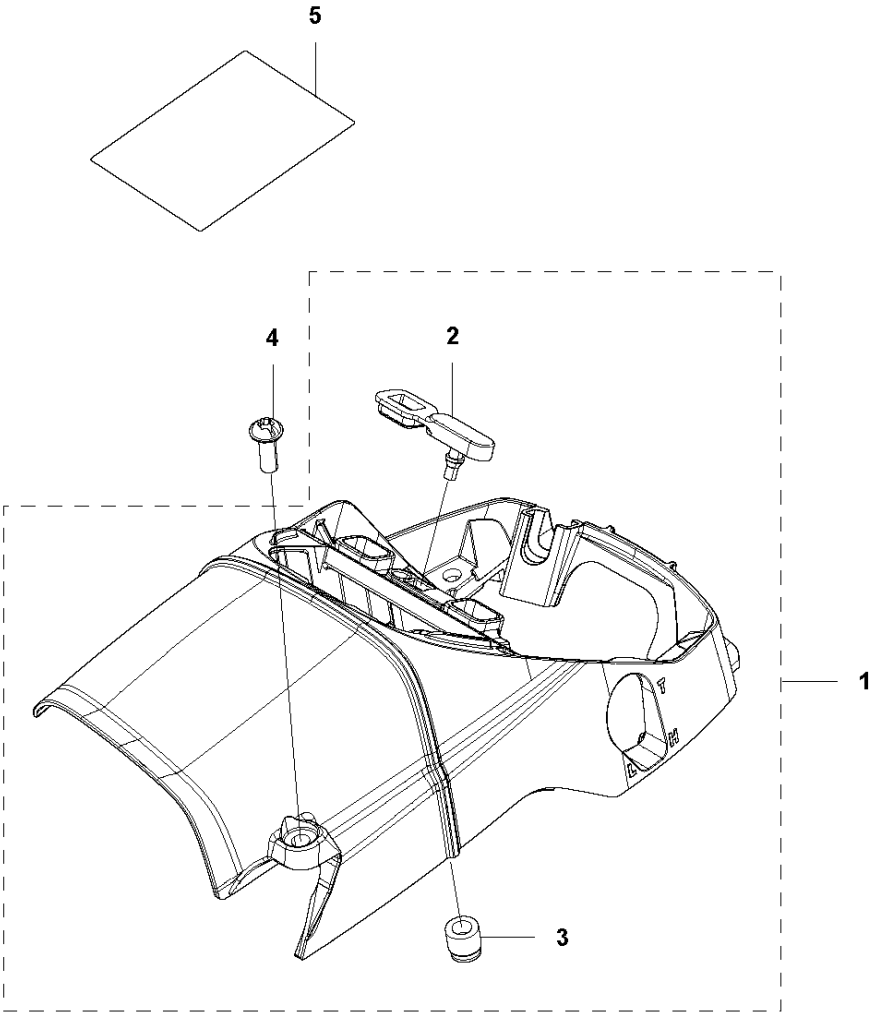

E 543XP, 543XPG
CRANKSHAFT

CRANKSHAFT

543 XP, 2013-03

Ref	Part No	Description	Remark	QTY KIT
1	576 97 20-01	CRANKSHAFT ASSY		1
2	579 02 98-01	NEEDLE BEARING		1
4	513 75 24-01	WASHER		2

C 543XP, 543XPG
CYLINDER COVER