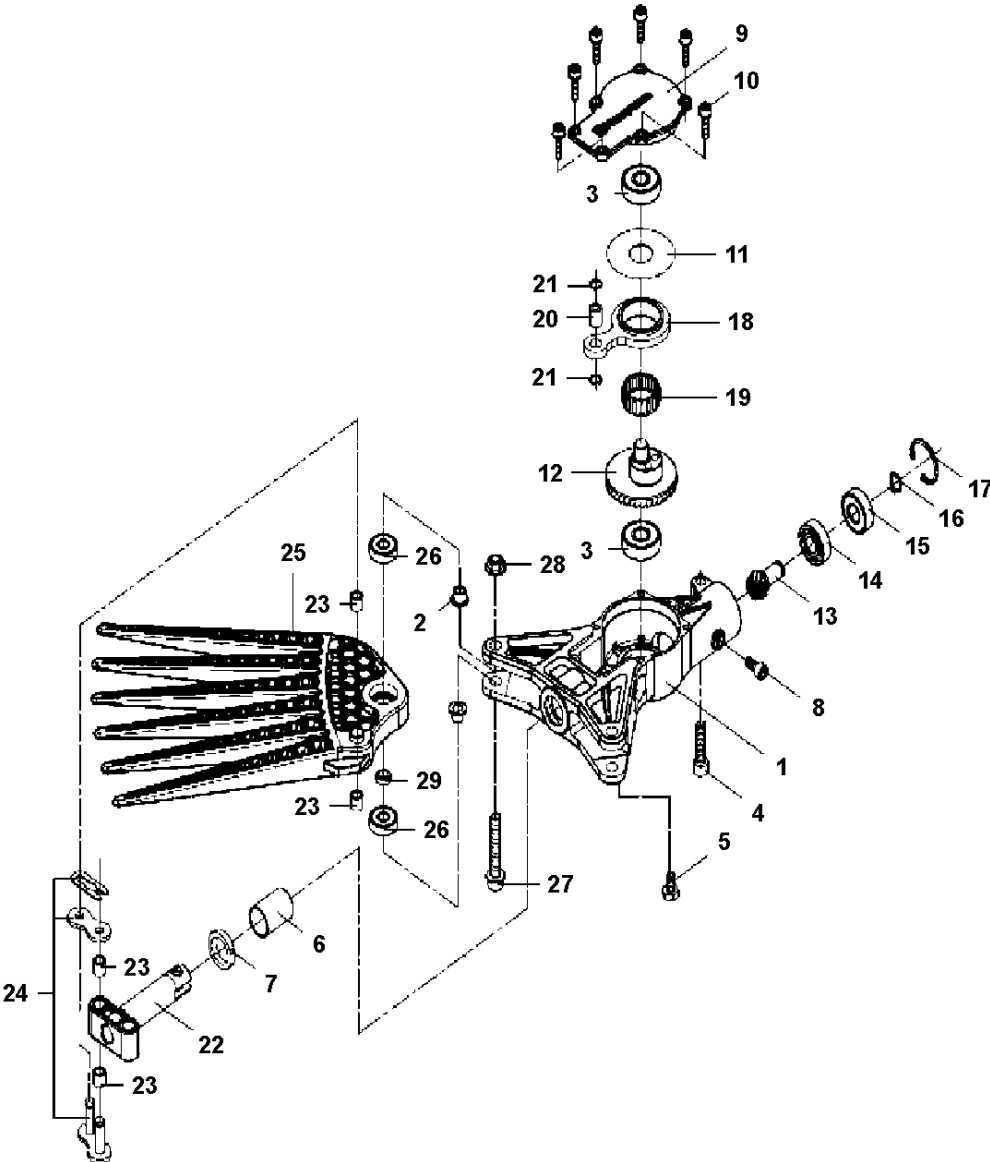

SPARE PARTS LIST

ACCESSORIES AND TOOLS

COFFEE HARVESTER ATTACHMENT
CH12,

COFFEE HARVESTER ATTACHMENT CH12

PRODUCT COMPLETE

COFFEE HARVESTER ATTACHMENT CH12,

Ref	Part No	Description	Remark	QTY KIT
1	585 26 05-01	GEAR HOUSING		1
2	586 56 93-01	BUSHING		4
3	586 56 94-01	BALL BEARING		2
4	521 51 75-01	BOLT		1
5	586 56 95-01	SCREW		1
6	586 56 96-01	SLEEVE		1
7	586 56 97-01	DUST SEAL		1
8	521 51 52-01	SCREW		1
9	585 26 06-01	COVER		1
10	577 16 99-01	SCREW		6
11	586 57 00-01	BEARING PLATE		1
12	586 57 03-01	CRANKSHAFT		1
13	586 57 04-01	PINION		1
14	586 57 05-01	BALL BEARING		1
15	586 57 06-01	BALL BEARING		1
16	586 57 07-01	SNAP RING		1
17	586570801	TBD		1
18	586 57 09-01	CONNECTING ROD		1
19	586 57 10-01	NEEDLE BEARING		1
20	586 57 11-01	PIN		1
21	586 57 13-01	SNAP RING		2
22	586 57 14-01	PISTON		1
23	586 57 15-01	SLEEVE		8
24	586 57 16-01	CHAIN		2
25	585 26 04-01	BROOM		1
26	586 57 17-01	BALL BEARING		4
27	521 86 25-01	BOLT		2
28	586 57 18-01	NUT		2
29	586 57 19-01	COLLAR		2