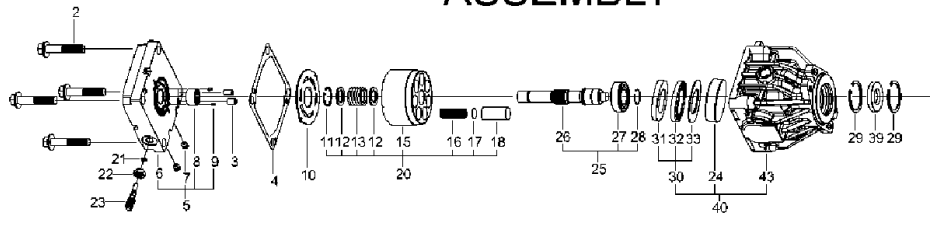

SPARE PARTS LIST

ACCESSORIES AND TOOLS

KTM23LB, 2013-10

KTM-23LB
 Ser. No. 0000001-Current
 Rev. 5-31-11

ACTUAL PARTS
 MAY NOT APPEAR
 AS SHOWN

MOTOR ASSEMBLY

Bolt Tightening Specs.

Bolt Size	Torque
M8	16~18 ft.lb. (21~24 N.m)
M10	33~47 ft.lb. (45~64 N.m)

TRANSMISSION

KTM23LB, 2013-10

Ref	Part no.	Description	Remark	Qty	Kit
97	585 46 36-01	WASHER		1	
98	585 45 71-01	PACKING		1	
99	585 45 74-01	BOLT		1	
101	535 40 28-08	BRAKE LEVER		1	
102	574 51 50-01	SPRING		1	
103	535 41 46-19	O-RING		1	
104	585 46 70-01	SHAFT		1	
105	535 40 28-16	PIN RETAINING SCREW		1	
106	535 41 49-22	PIN RETAINING SCREW		1	
107	535 41 46-51	WASHER		1	
108	585 45 77-01	BOLT		1	
109	585 46 71-01	PLATE		1	
110	585 46 69-01	DISC		1	
111	502 44 96-01	BRAKE ACTUATOR		1	
112	535 41 46-47	BRAKE SHOE		1	
113	535 41 46-49	SHIM		1	