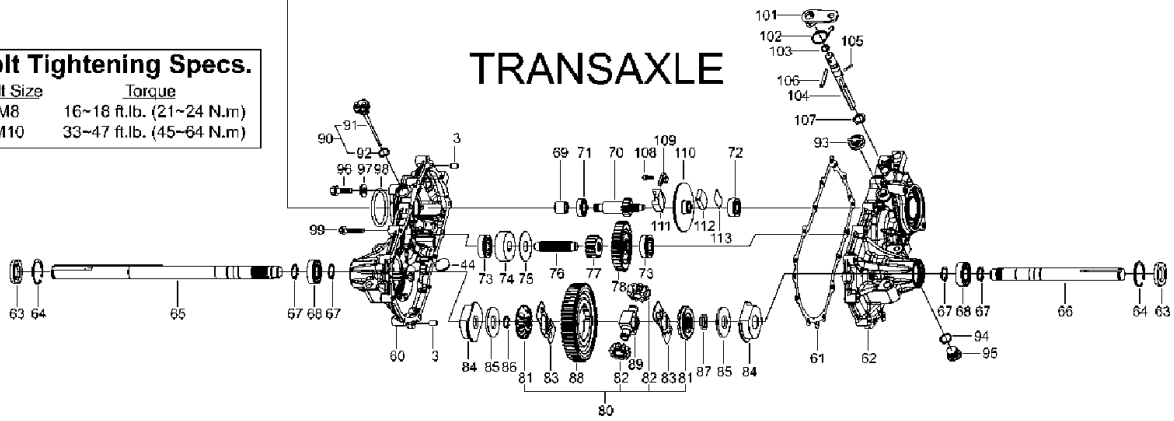

KTM-23LB
Ser. No. 0000001-Current
Rev. 5-31-11

ACTUAL PARTS
MAY NOT APPEAR
AS SHOWN

MOTOR ASSEMBLY

Bolt Tightening Specs.

Bolt Size	Torque
M8	16~18 ft.lb. (21~24 N.m)
M10	33~47 ft.lb. (45~64 N.m)

TRANSAXLE