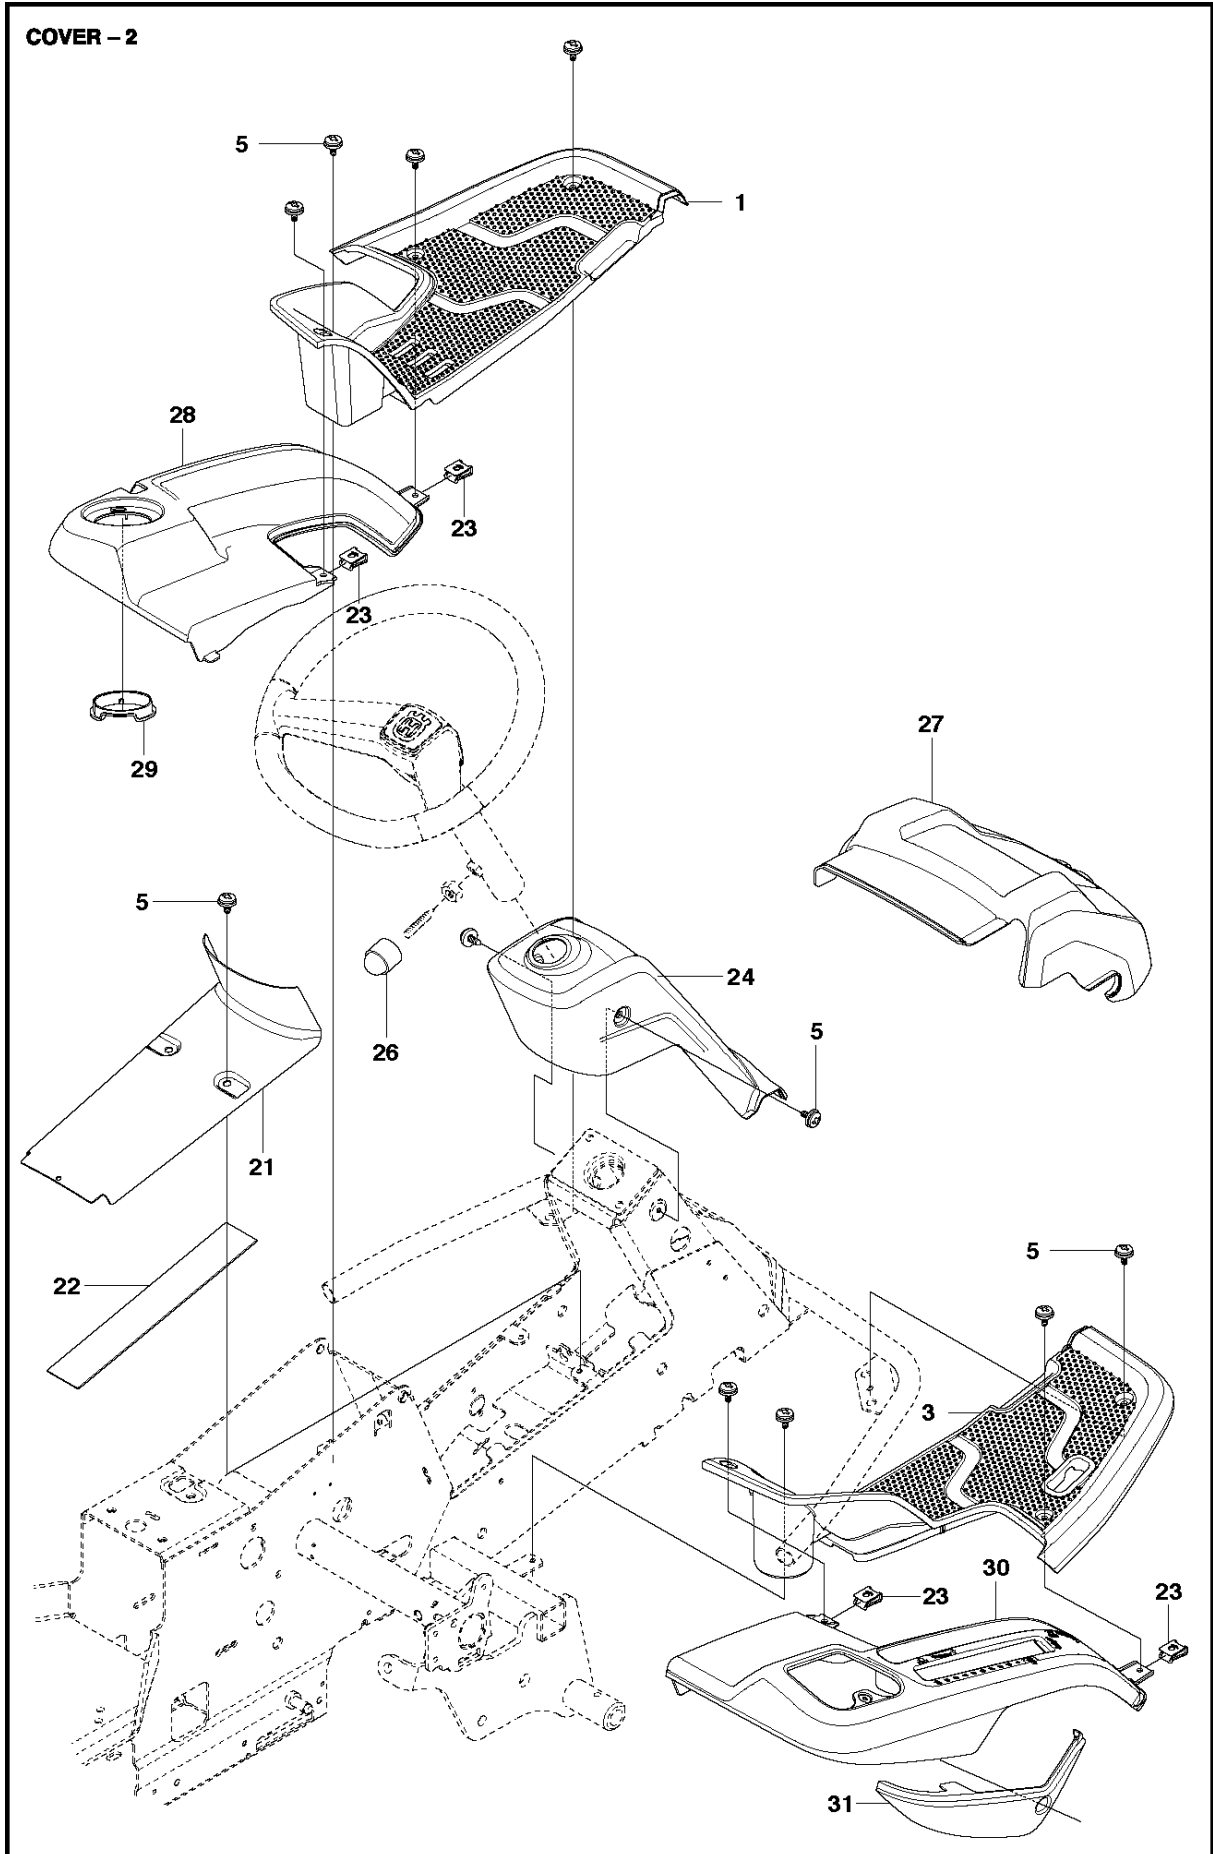

COVER

R216 AWD, 967150701, 2013

Ref	Part No	Description	Remark	QTY KIT
1	577 72 93-01	FOOT PLATE		1
3	577 72 94-01	FOOT PLATE		1
5	544 40 05-01	SCREW		14
21	544 23 92-01	COVER		1
22	544 42 75-01	MAT		1
23	535 42 91-01	SPRING NUT		4
24	577 61 58-01	COVER		1
26	544 43 32-01	PROTECTIVE COVER		1
27	578 77 63-01	UNIT COVER		1
28	577 72 95-01	FENDER		1
29	577 76 45-01	LOCKING NUT		1
30	577 72 96-01	FENDER		1
31	577 73 75-01	CONTROL COVER		1