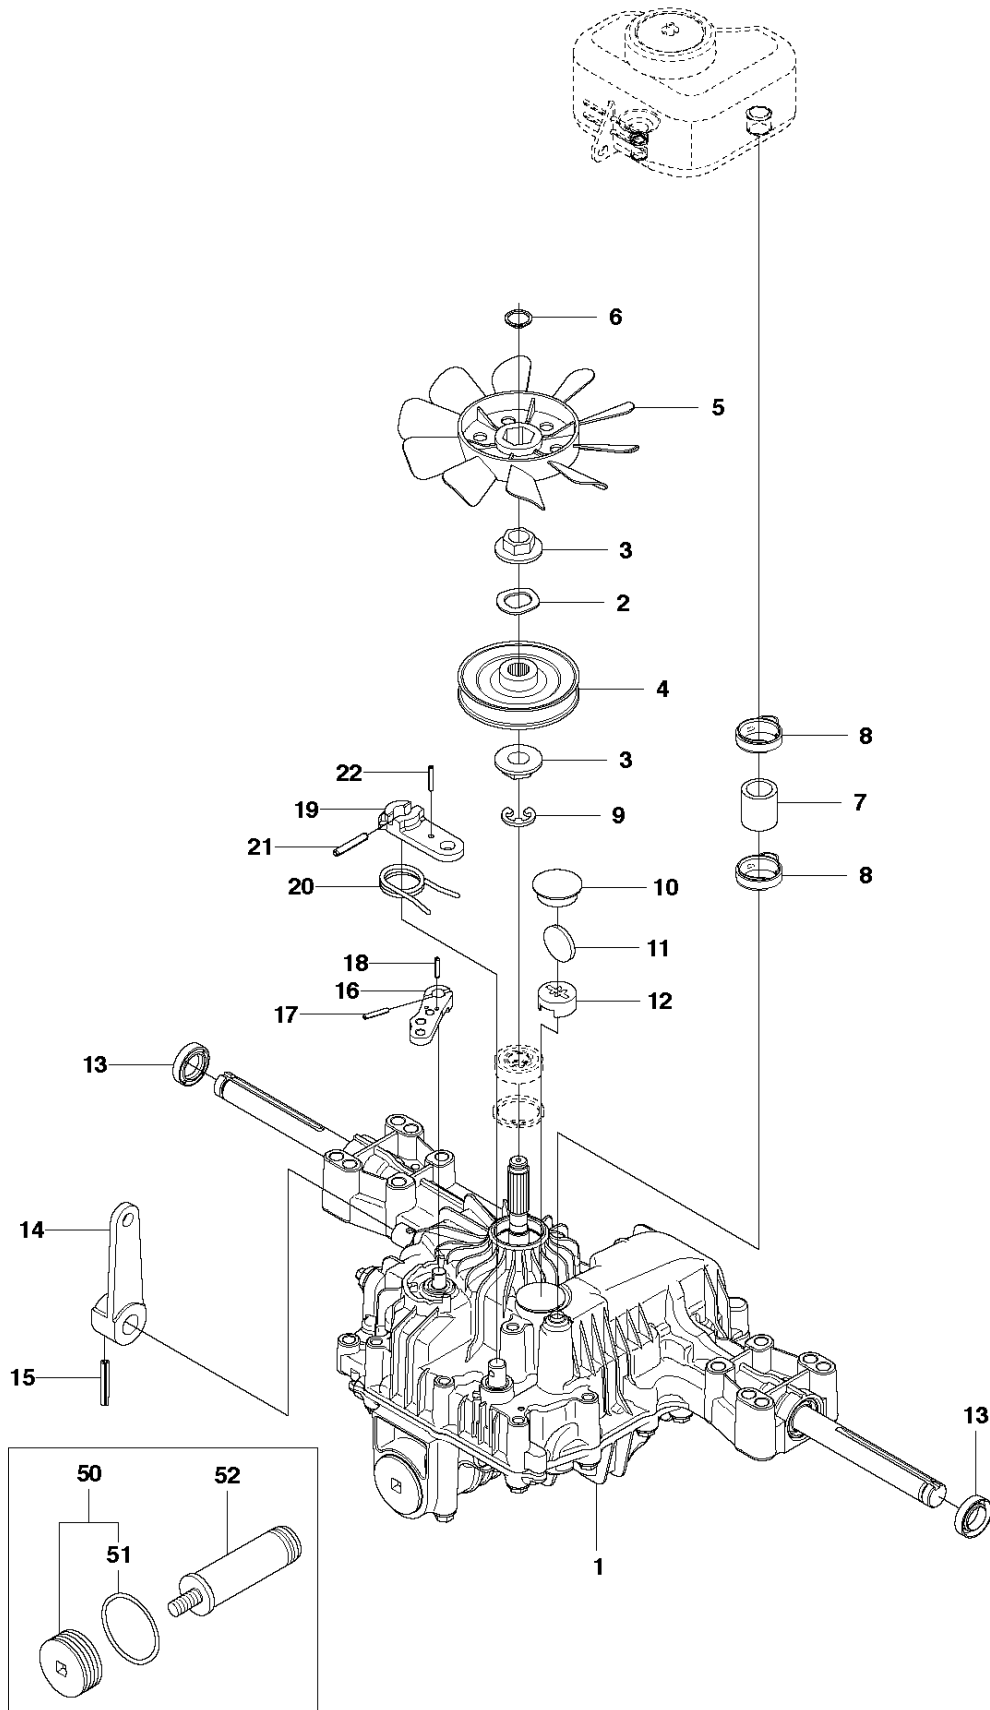

K574

TRANSMISSION

R216 AWD, 967150701, 2013

Ref	Part No	Description	Remark	QTY	KIT
1	544 11 61-01	TRANSMISSION		1	
2	506 98 65-01	SPRING WASHER		1	
3	506 98 66-01	DISTANCE		2	
4	502 45 19-01	PULLEY		1	
5	506 98 68-01	FAN		1	
6	735 31 15-00	CIRCLIP		1	
7	502 45 16-01	TUBE		1	
8	506 98 70-01	HOSE CLAMP		2	
9	535 40 28-07	CLIP		1	1
10	535 40 28-32	PLUG		1	1
11	535 40 28-29	MAGNET		1	1
12	502 45 20-01	MAGNET HOLDER		1	1
13	535 40 28-37	SEALING		2	1
14	502 45 32-01	CONTROL LEVER		1	1
15	535 40 28-09	PIN RETAINING SCREW		1	1
16	535 40 28-17	LEVER		1	1
17	535 40 28-16	PIN RETAINING SCREW		1	1
18	535 40 28-33	PIN RETAINING SCREW		1	1
19	535 40 28-38	LEVER		1	1
20	535 40 28-39	RETURN SPRING		1	1
21	535 40 28-40	PIN RETAINING SCREW		1	1
22	535 40 28-41	PIN RETAINING SCREW		1	1
50	574 51 51-01	KIT		1	
51	574 51 52-01	O-RING		1	50
52	535 40 28-19	FILTER		1