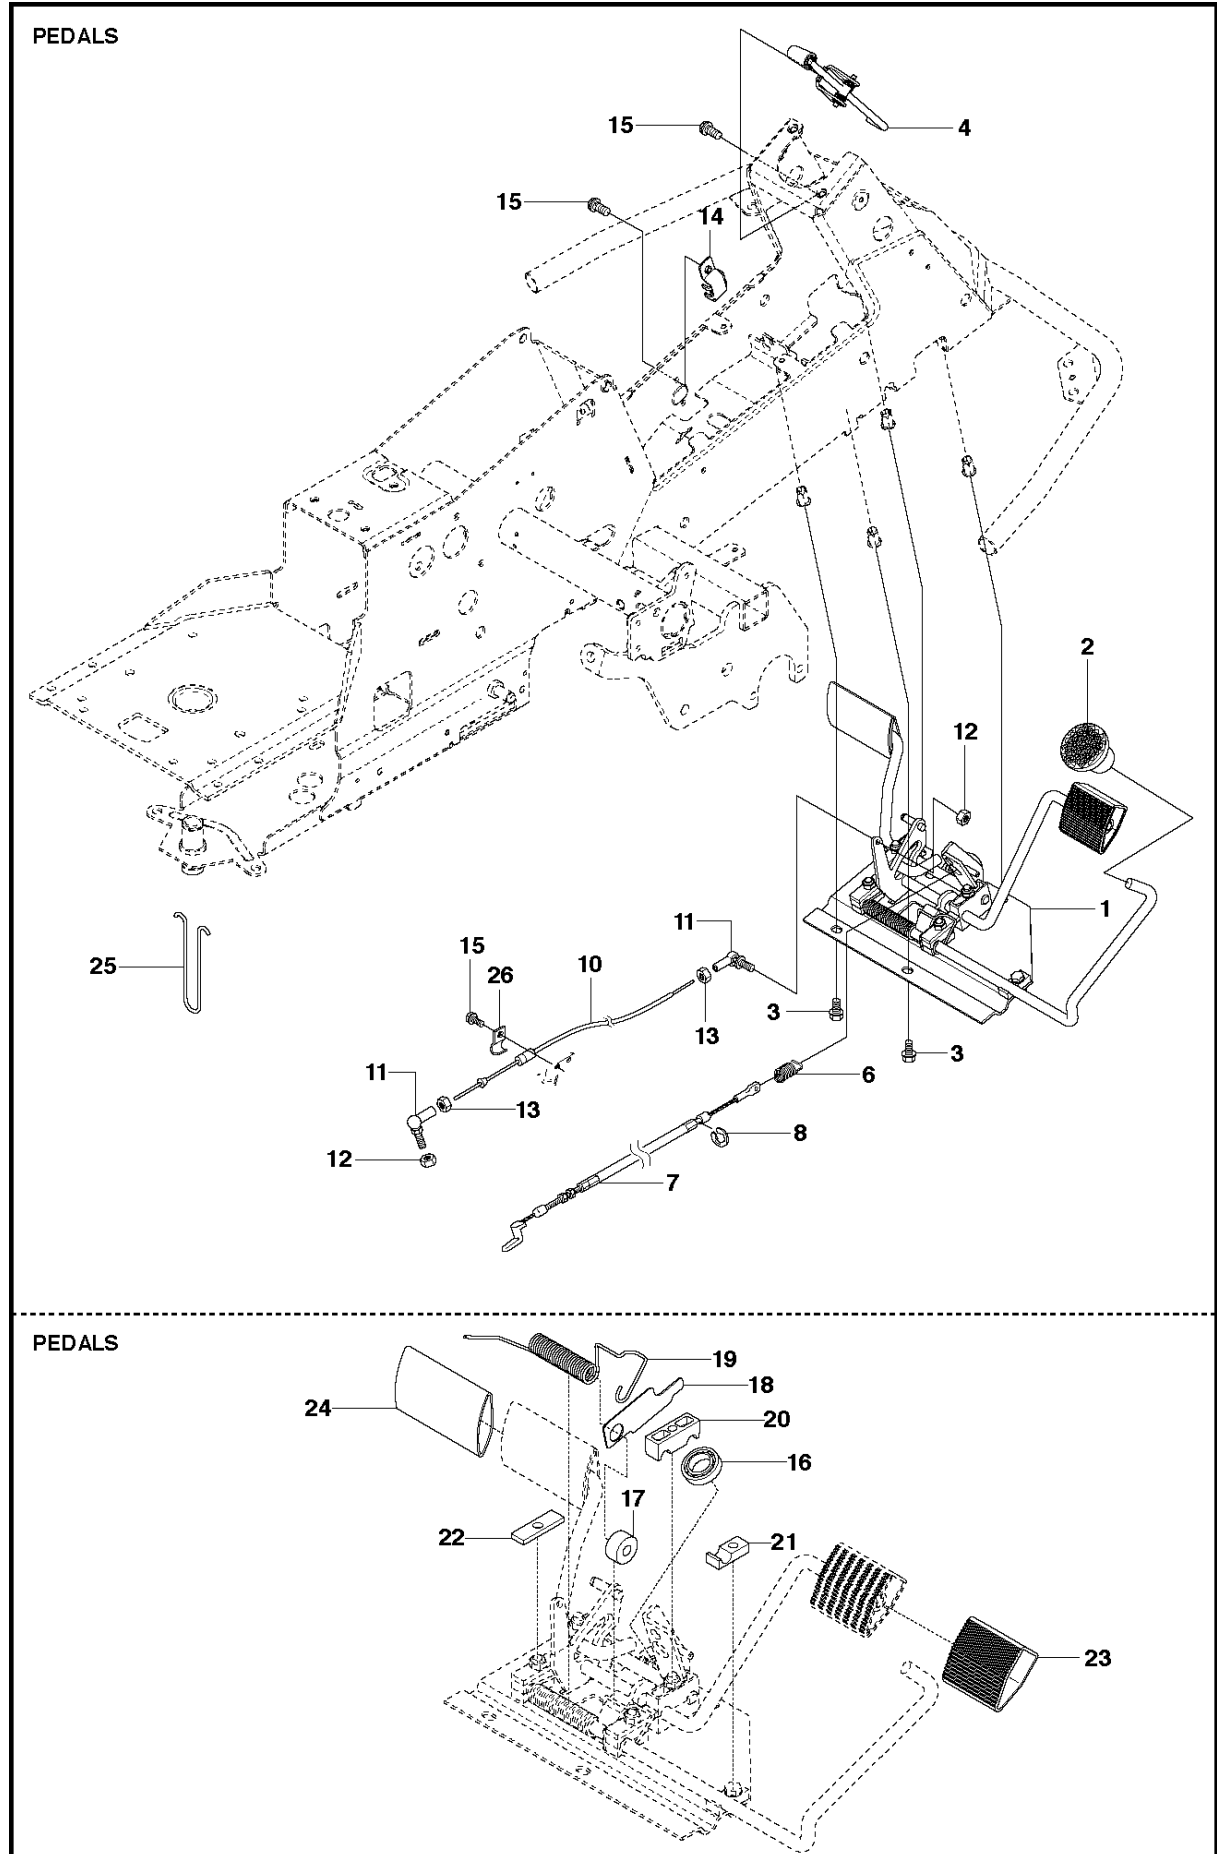

PEDALS

R216 AWD, 967150701, 2013

Ref	Part No	Description	Remark	QTY KIT
1	544 12 60-01	PEDAL PLATE ASSY		1
2	535 47 37-01	KNOB		1
3	506 57 01-04	SCREW EHHFM		4
4	544 40 31-01	BRAKE LEVER ASSY		1
6	506 94 63-01	BRAKE SPRING		1
7	576 71 21-01	BRAKE WIRE		1
8	735 31 09-20	E-CLIP		1
10	574 41 12-02	CONTROL CABLE		1
11	506 55 73-01	VINKELL.AS8 DIN71802		2
12	732 21 14-01	LOCK NUT		2
13	731 23 14-01	HEXAGON NUT		2
14	522 43 08-01	BRACKET		1
15	725 23 64-61	SCREW EHHFT		4
16	738 21 02-04	BALL BEARING		1
17	535 48 02-01	ROLLER		1
18	535 48 06-01	PROTECTIVE PLATE		1
19	535 48 07-01	SPRING		1
20	535 48 08-01	BEARING SUPPORT		4
21	535 48 09-01	BEARING SUPPORT		5
22	535 48 10-01	REINFORCEMENT PLATE		3
23	535 47 88-01	PEDAL RUBBER		1
24	535 47 88-02	PEDAL RUBBER		1
25	506 57 64-02	CABLE HOLDER		1