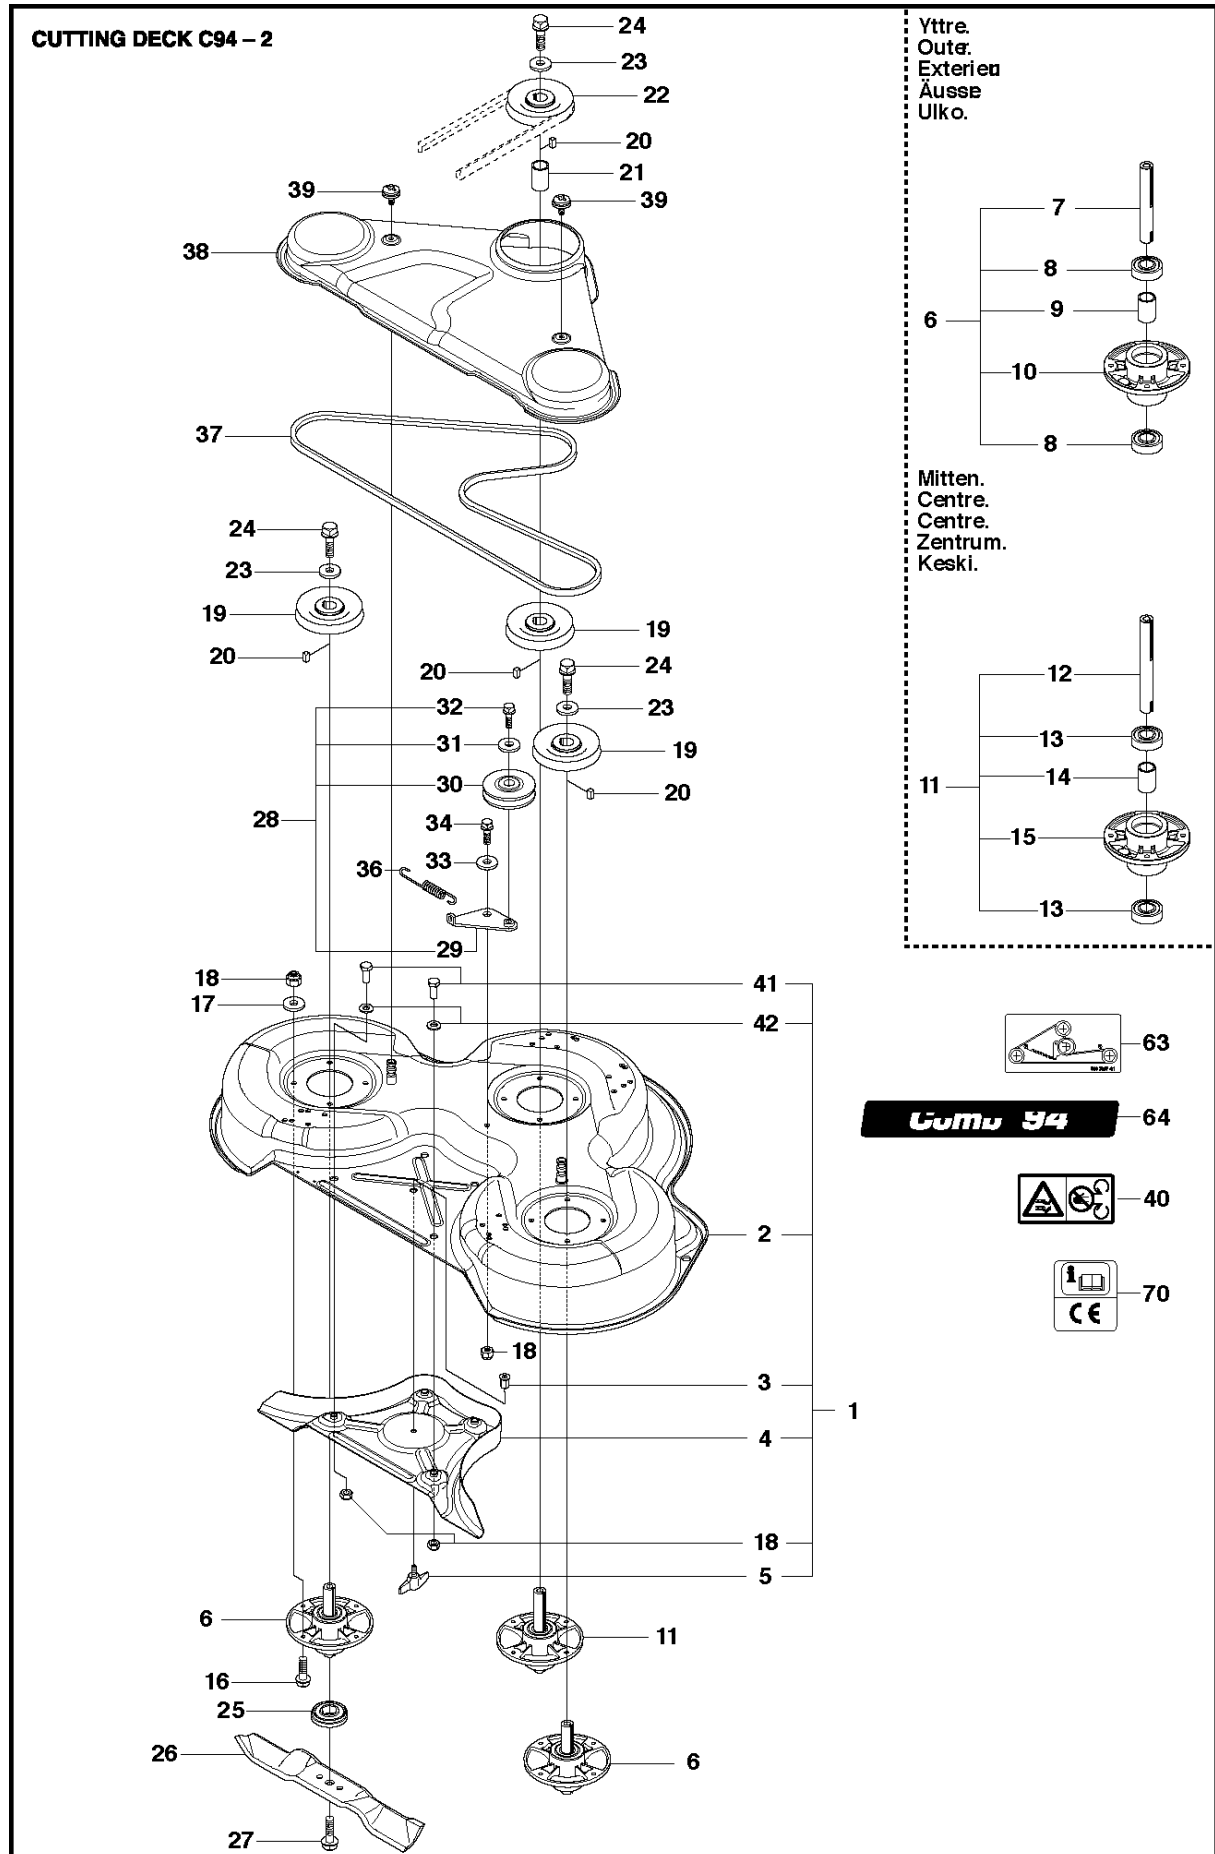

94CM CUTTING DECK

R216 AWD, 967150701, 2013

Ref	Part No	Description	Remark	QTY	KIT
1	581 26 55-01	CUTTING DECK		1	
2	581 23 74-04	DECK SHELL ASSY		1	1
3	506 91 62-01	BLIND RIVET NUT		1	1
4	544 06 58-01	PLUG		1	1
5	544 06 61-01	KNOB		1	1
6	576 38 41-02	BLADE HOUSING ASSY		2	
7	576 38 43-02	SHAFT		1	6
8	738 23 04-34	BALL BEARING		2	6
9	576 38 44-01	SPACING SLEEVE		1	6
10	576 38 42-01	BEARING HOUSING		1	6
11	576 38 41-03	BLADE HOUSING ASSY		1	
12	576 38 43-03	SHAFT		1	11
13	738 23 04-34	BALL BEARING		2	11
14	576 38 44-01	SPACING SLEEVE		1	11
15	576 38 42-01	BEARING HOUSING		1	11
16	535 42 38-01	SCREW RSQM		12	
17	734 11 64-01	WASHER		12	
18	732 21 18-01	LOCK NUT		12	1
19	506 92 21-01	PULLEY		3	
20	506 53 35-01	PARALLEL KEY		4	
21	544 06 80-03	SPACING SLEEVE		1	
22	506 77 86-01	PULLEY		1	
23	734 11 74-41	WASHER		3	
24	506 67 54-02	SCREW EHHFM		3	
25	544 06 49-01	BLADE BRACKET		3	
26	505 54 45-01	RIDE ON BLADE		3	
27	506 67 54-02	SCREW EHHFM		3	
28	506 79 73-01	BELT TENSIONER ASSY		1	
29	506 79 71-01	SPÄNNARM KPL.		1	28
30	506 79 32-01	BELT TENSIONER WHEEL		1	28
31	734 11 64-41	WASHER		1	28
32	506 55 83-02	SCREW EHHFT		1	28
33	506 91 87-02	WASHER		1	
34	725 24 51-71	SCREW EHHM		3	
36	506 53 31-01	SPRING		1	
37	505 20 86-01	BELT		1	
38	522 82 19-01	BELT COVER		1	
39	544 40 05-01	SCREW		2	
40	574 51 00-01	DECAL		2	
41	725 24 51-71	SCREW EHHM		2	1
42	734 11 64-01	WASHER		2	1
63	506 78 97-01	LABEL		1	
64	544 23 81-01	LABEL		1	
70	506 92 90-01	LABEL		1