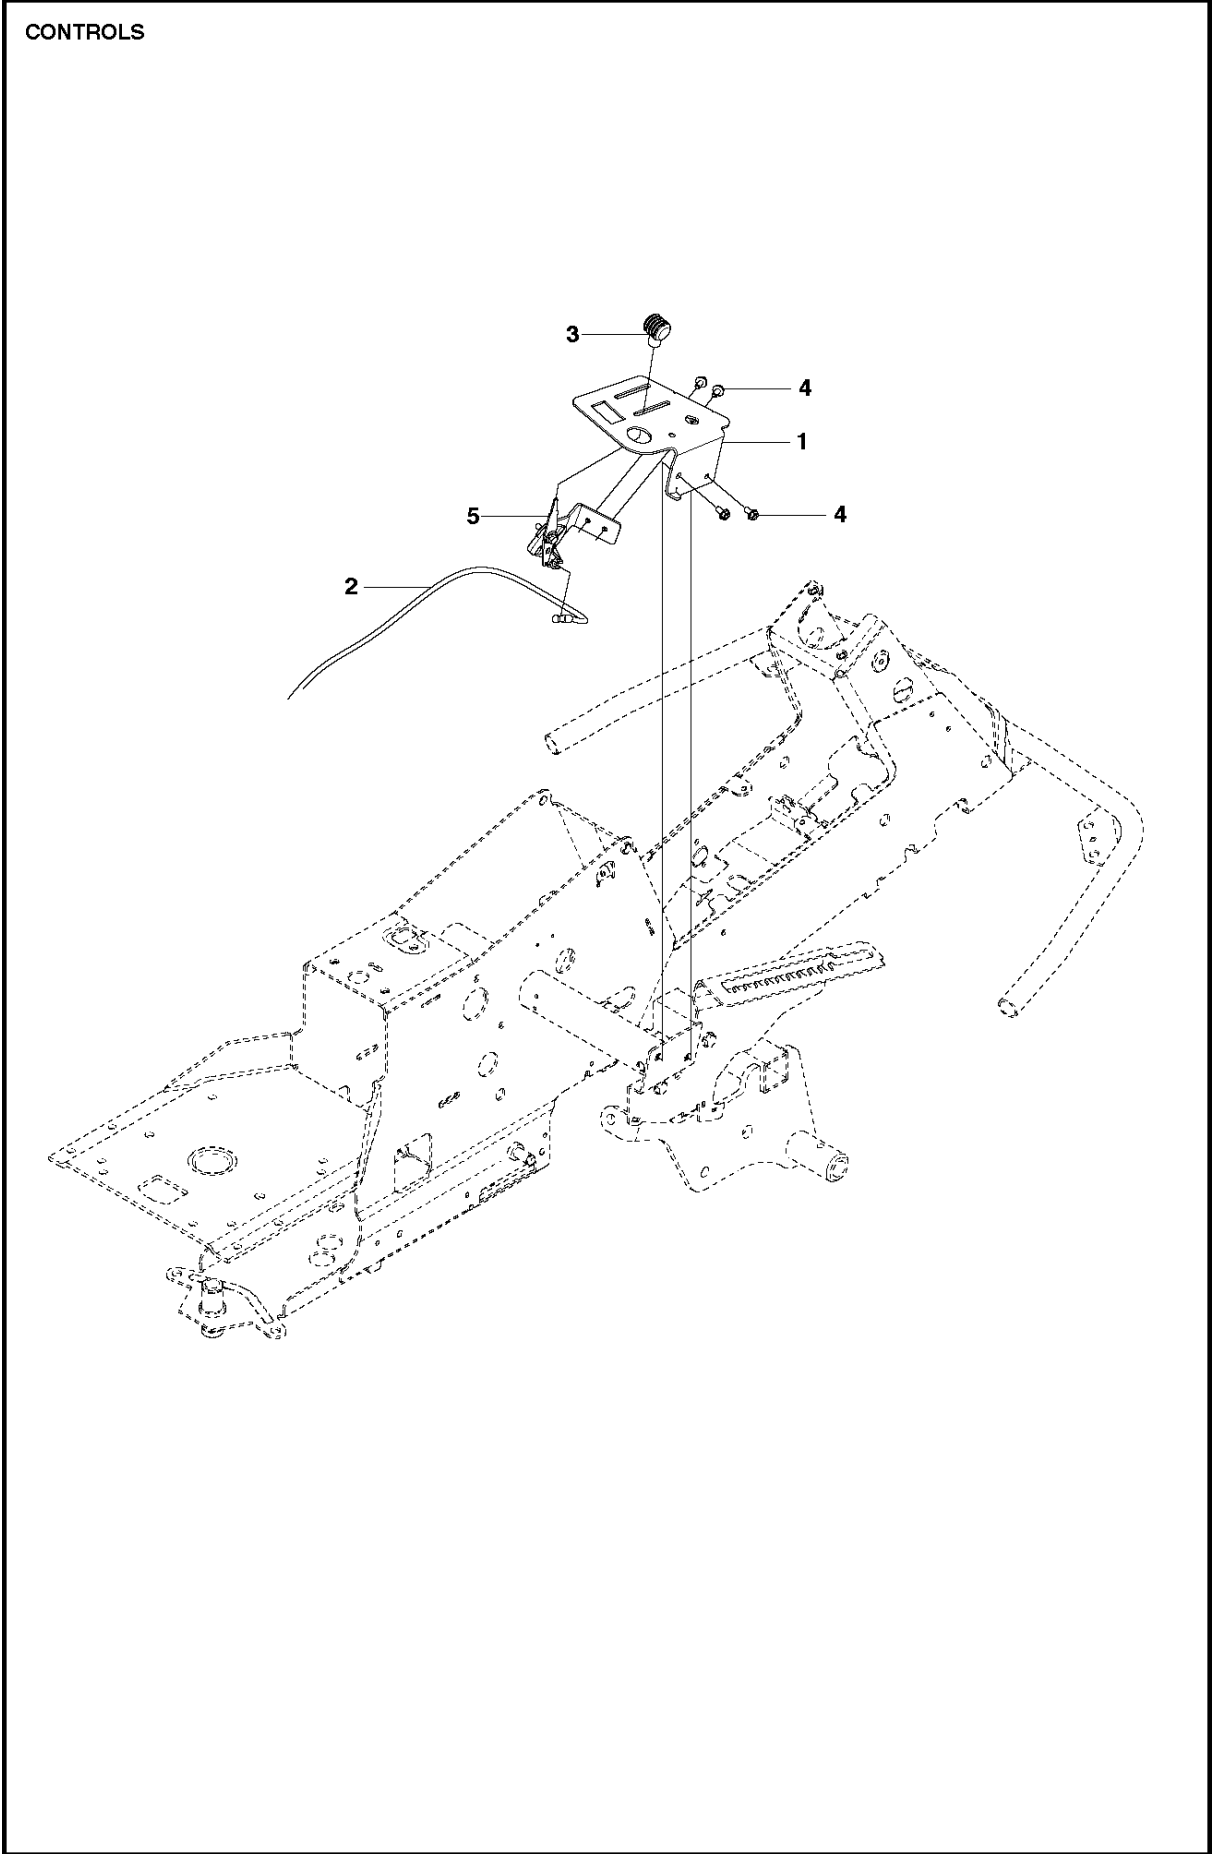

CONTROLS

R216 AWD, 967150701, 2013

Ref	Part No	Description	Remark	QTY KIT
1	578 03 31-01	SUPPORT		1
2	544 30 17-01	WIRE		1
3	506 88 91-01	KNOB		1
4	535 47 52-12	SCREW EHHFM		4
5	578 02 35-01	THROTTLE CONTROL		1