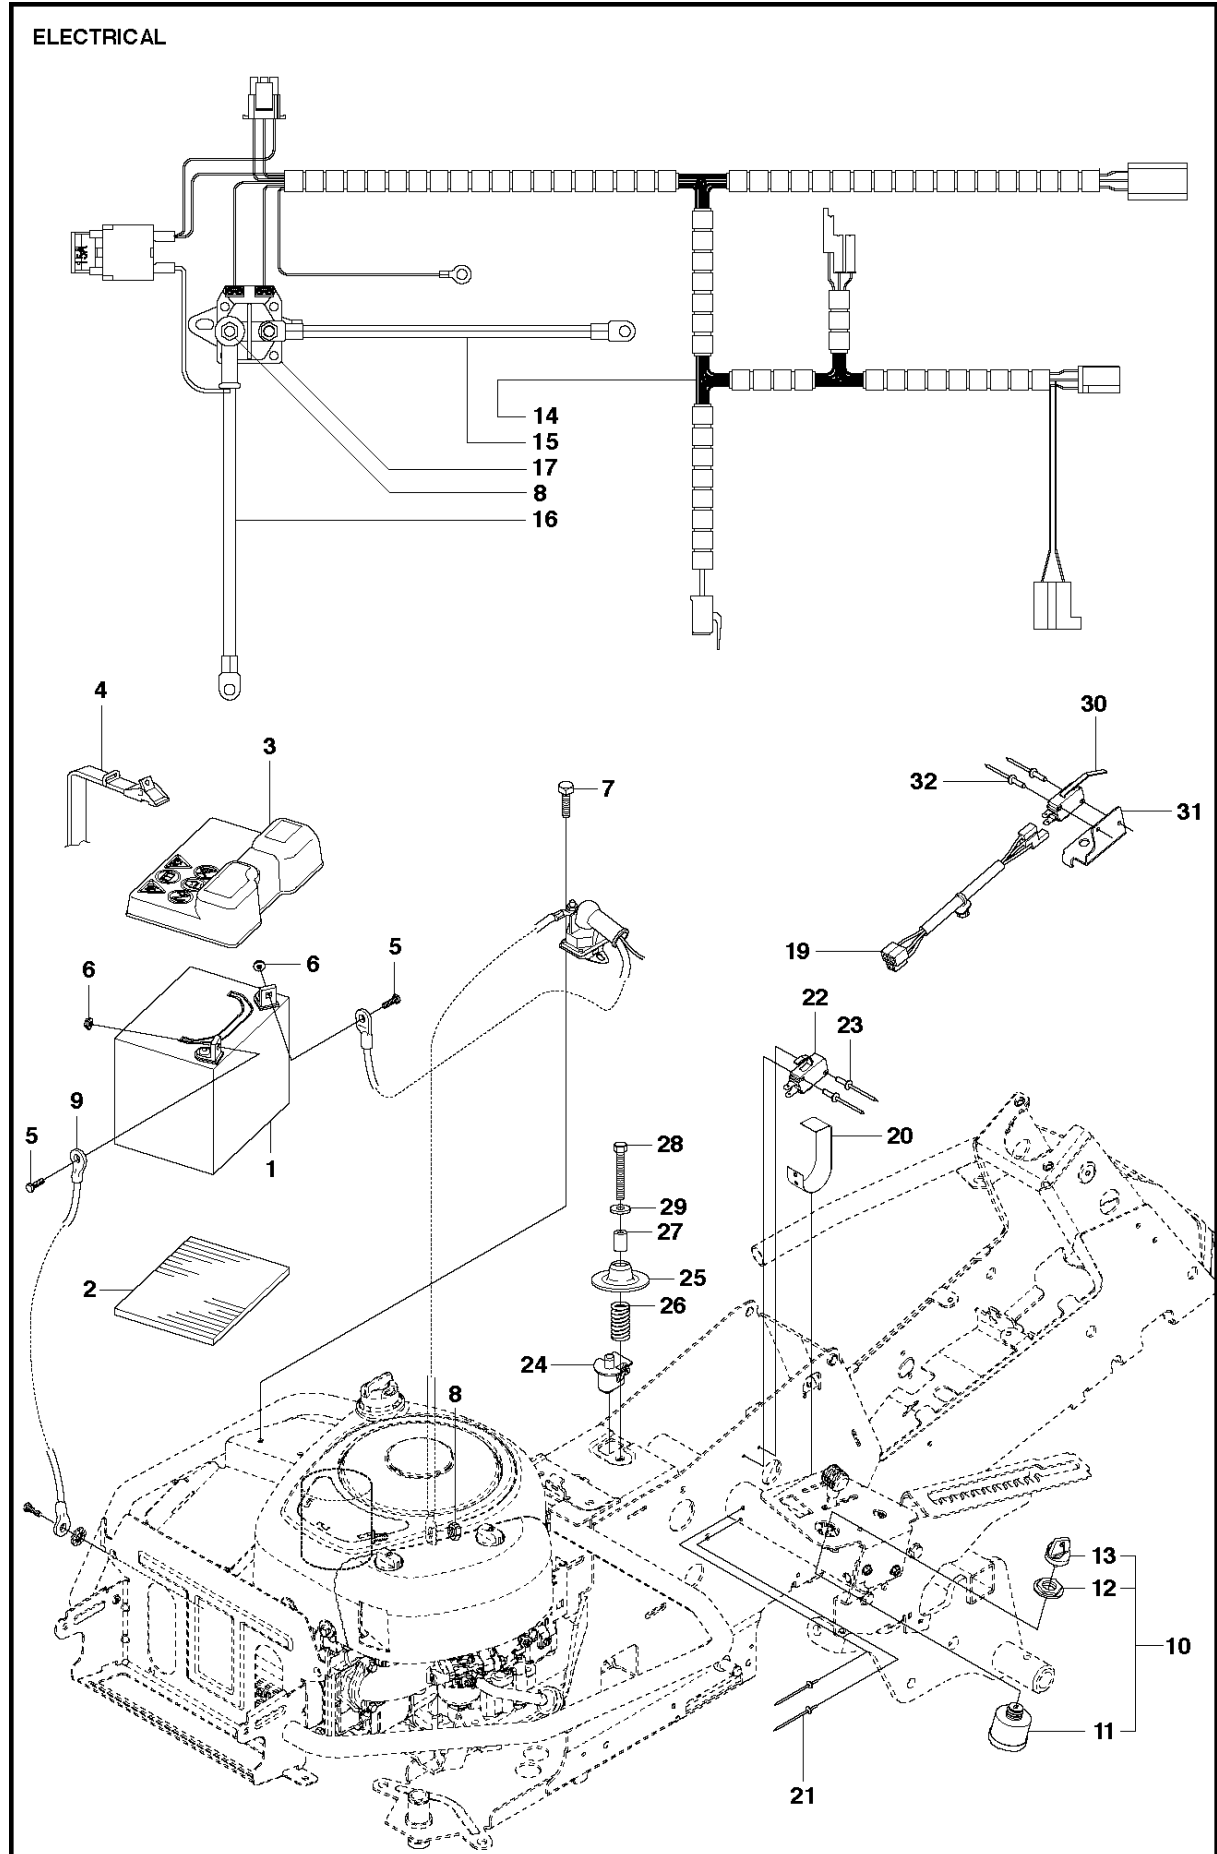

ELECTRICAL

R216 AWD, 967150701, 2013

Ref	Part No	Description	Remark	QTY	KIT
1	577 04 16-01	BATTERY		1	
2	535 44 11-01	BATTERY MAT		1	
3	578 20 06-01	COVER		1	
4	506 83 68-02	BATTERY BELT		1	
5	522 62 21-01	SCREW EHHM		2	
6	522 62 43-01	NUT		2	
7	725 23 64-61	SCREW EHHFT		1	
8	506 89 98-01	NUT		3	
9	576 18 38-01	CABLE		1	
10	544 44 21-01	IGNITION SWITCH		1	
11	544 44 22-01	IGNITION SWITCH		1	10
12	544 44 23-01	NUT		1	10
13	544 44 24-01	IGNITION KEY		1	10
14	578 33 83-01	WIRING		1	
15	576 18 40-01	CABLE		1	
16	576 18 39-01	CABLE		1	
17	544 43 98-01	RELAY		1	
19	576 18 54-01	WIRING		1	
20	506 90 93-01	PLATE SPRING		1	
21	722 78 39-02	BLIND RIVET		2	
22	574 31 60-01	SWITCH		1	
23	544 44 07-01	RIVET		2	
24	506 90 96-01	SWITCH		1	
25	506 90 97-01	SPRING WASHER		1	
26	544 44 12-01	SPRING		1	
27	506 90 99-02	SPACER TUBE		1	
28	725 24 60-51	SCREW EHHM		1	
29	734 11 64-01	WASHER		1	
30	574 31 61-01	SWITCH		1	
31	544 41 57-01	BRACKET		1	
32	544 44 07-01	RIVET		2