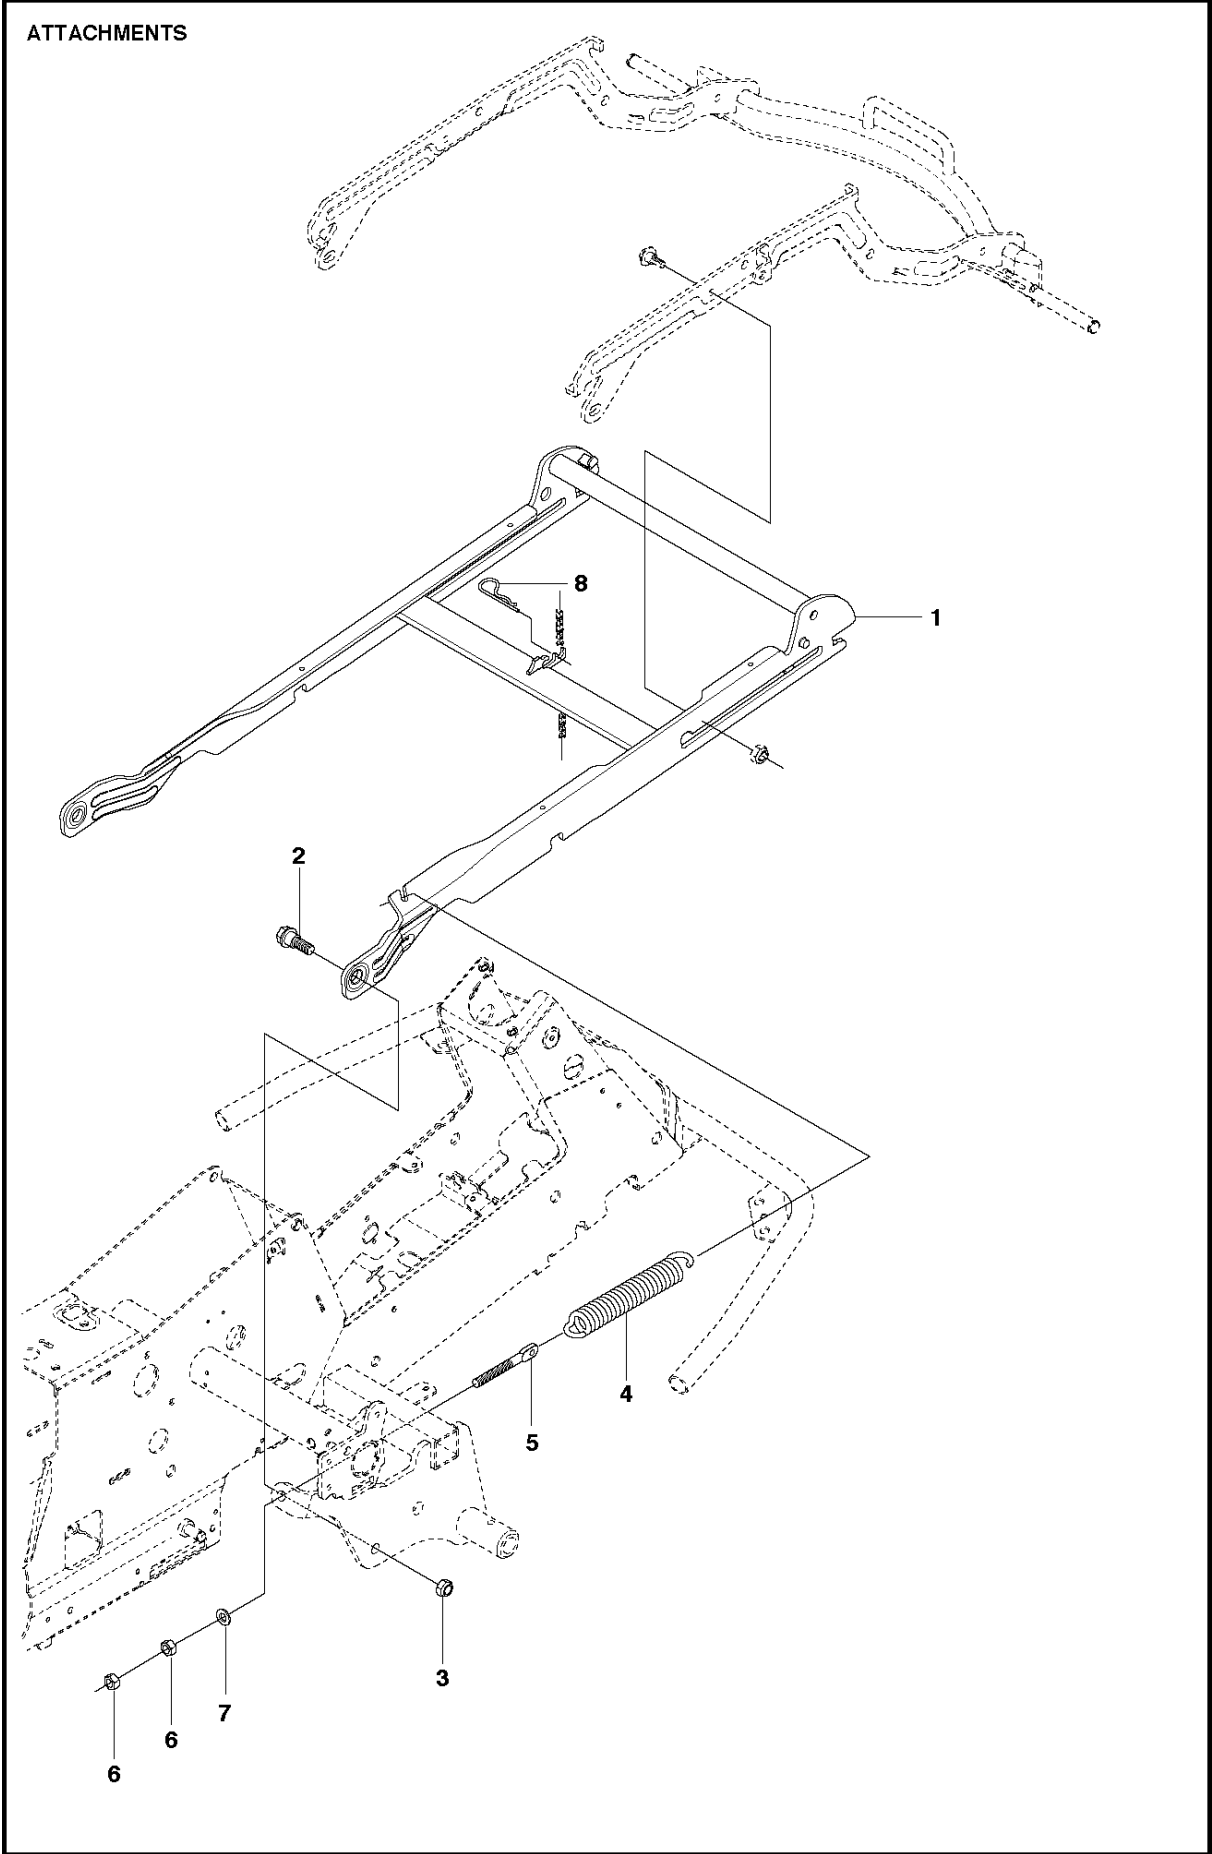

ATTACHMENTS

R216 AWD, 967150701, 2013

Ref	Part No	Description	Remark	QTY KIT
1	578 17 74-01	EQUIPMENT FRAME		1
2	506 89 58-01	COLLAR SCREW		2
3	732 25 22-01	HEXAGON LOCKING NUT		2
4	506 83 76-01	SPRING		2
5	506 83 77-01	RING BOLT		2
6	731 23 20-51	HEXAGON NUT		4
7	734 11 72-01	WASHER		2
8	721 68 02-51	SPRING COTTER		1