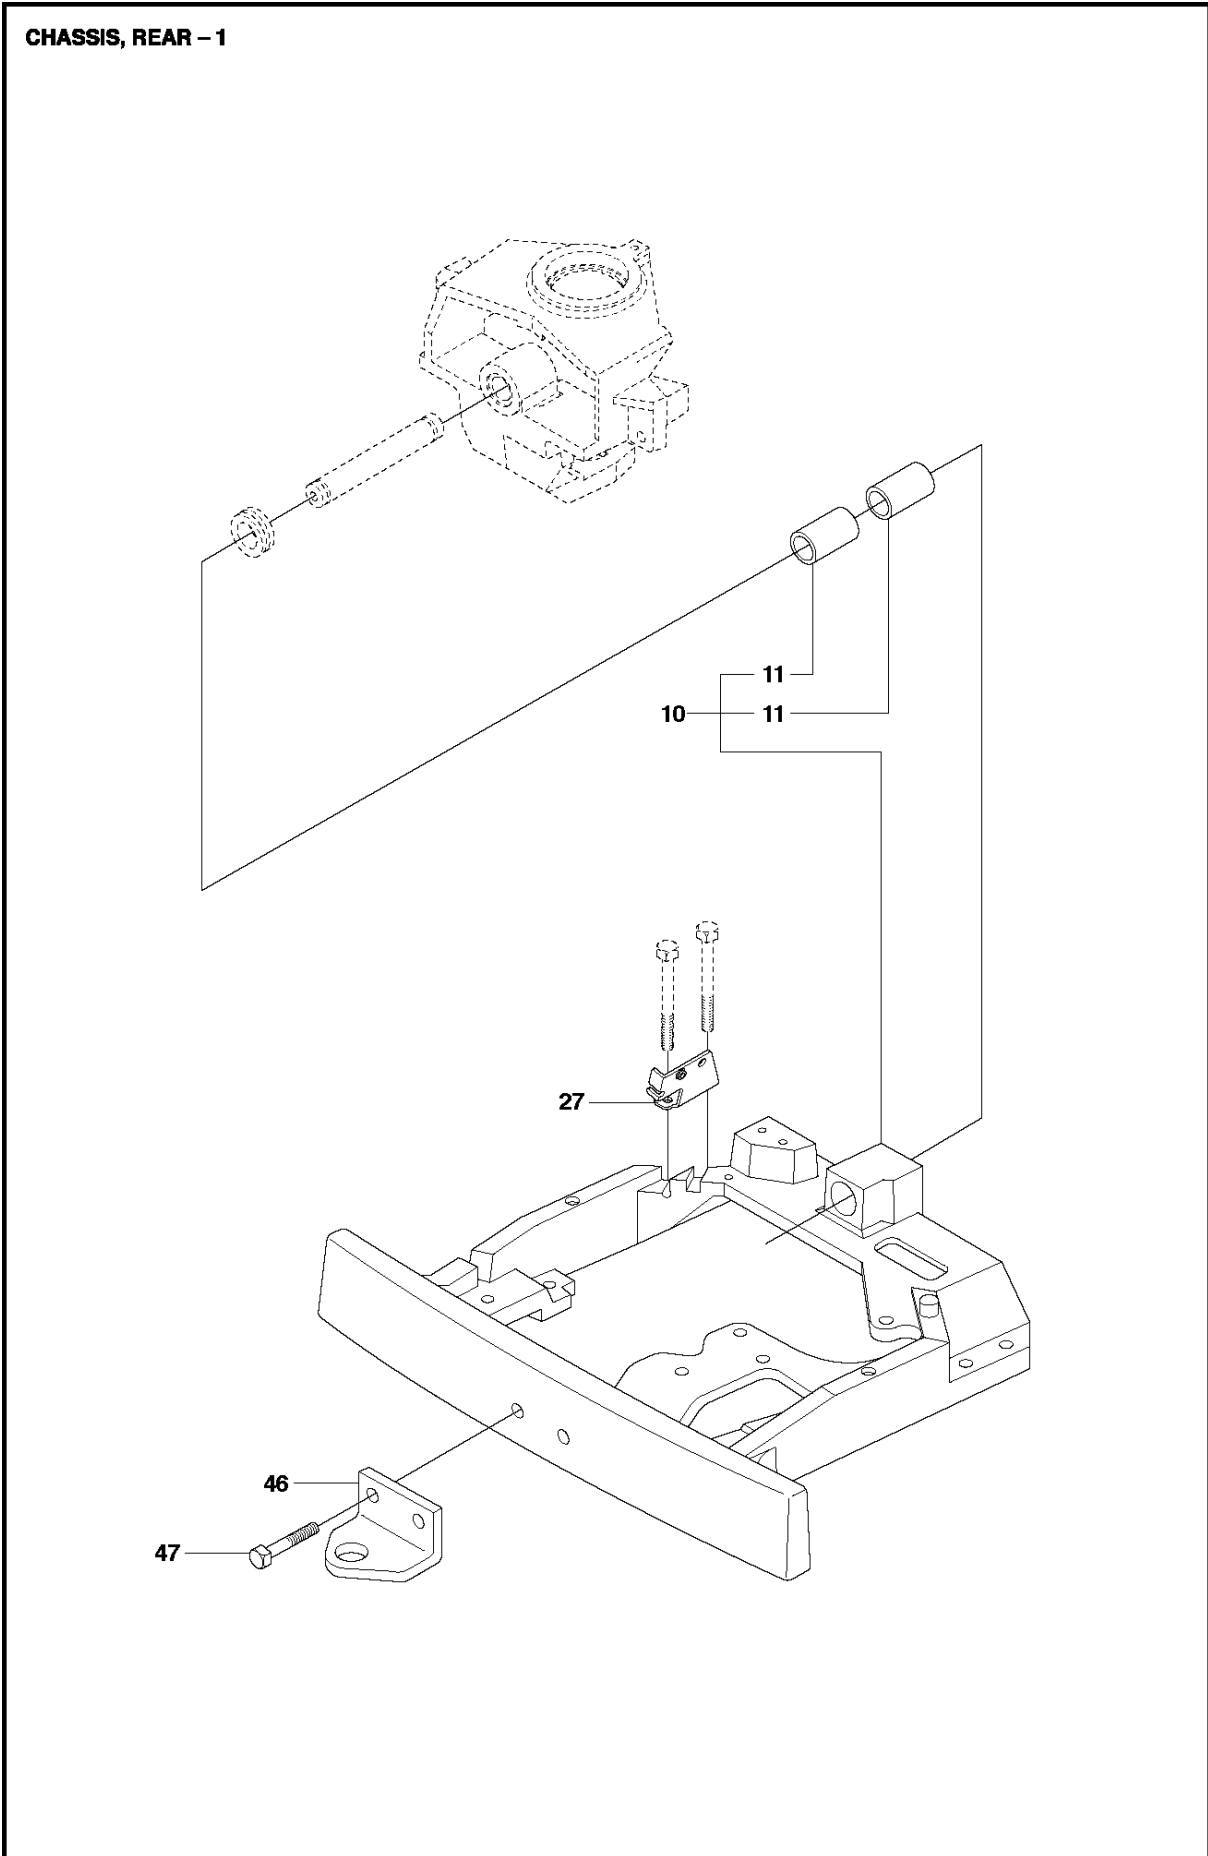

CHASSIS REAR

R216 AWD, 967150701, 2013

Ref	Part No	Description	Remark	QTY	KIT
10	535 40 60-01	BRACKET ASSY		1	
11	506 98 61-02	GLIDLAGER		2	10
27	544 26 21-01	BRACKET		1	
46	506 88 99-01	HITCH		1	
47	725 24 93-71	SCREW EHHM		2