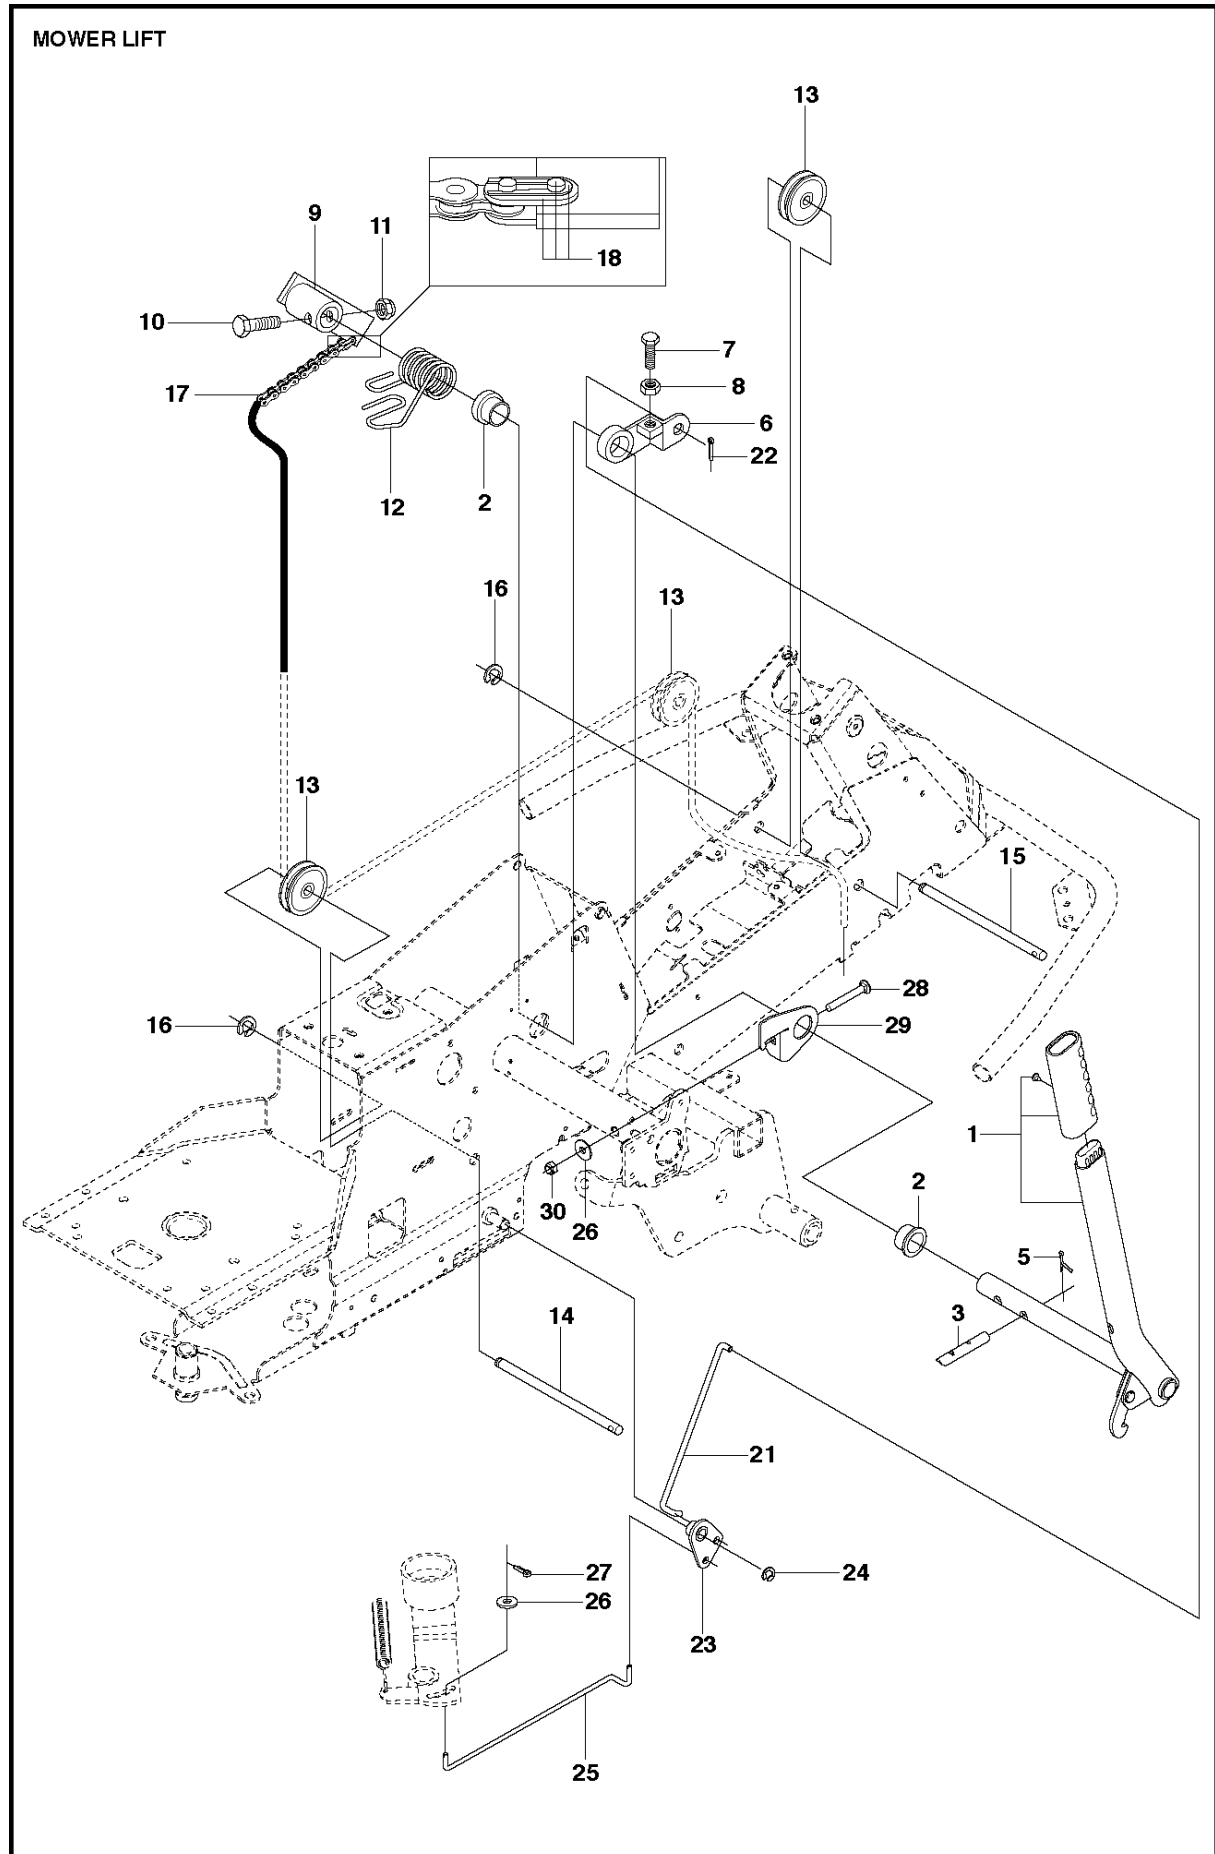

MOWER LIFT / DECK LIFT

R216 AWD, 967150701, 2013

Ref	Part No	Description	Remark	QTY KIT
1	577 96 67-01	LIFTING LEVER ASSY		1
2	506 55 65-01	BEARING		2
3	525 40 66-01	PIN		1
5	721 61 83-01	SPLIT PIN		1
6	506 78 43-01	LINK ASSY		1
7	725 24 97-51	SCREW		1
8	731 23 20-51	HEXAGON NUT		1
9	544 43 36-01	LIFTING ARM		1
10	725 25 42-51	SCREW EHHM		1
11	732 25 22-01	HEXAGON LOCKING NUT		1
12	506 91 68-01	SPRING		1
13	506 90 56-01	OFFSET PULLEY		2
14	506 90 57-01	SHAFT		1
15	506 90 57-02	SHAFT		1
16	735 31 18-20	E-CLIP		2
17	506 55 46-09	CHAIN		1
18	506 55 47-01	LINKAGE		1
21	544 45 69-01	CONNECTION ROD		1
22	721 61 83-01	SPLIT PIN		1
23	544 37 86-01	LINK		1
24	735 31 14-20	E-CLIP		1
25	544 44 88-01	CONNECTION ROD		1
26	734 11 64-41	WASHER		2
27	721 61 83-01	SPLIT PIN		1
28	535 42 38-03	SCREW RSQM		1
29	577 99 95-01	SHEET		1
30	732 21 18-01	LOCK NUT		1