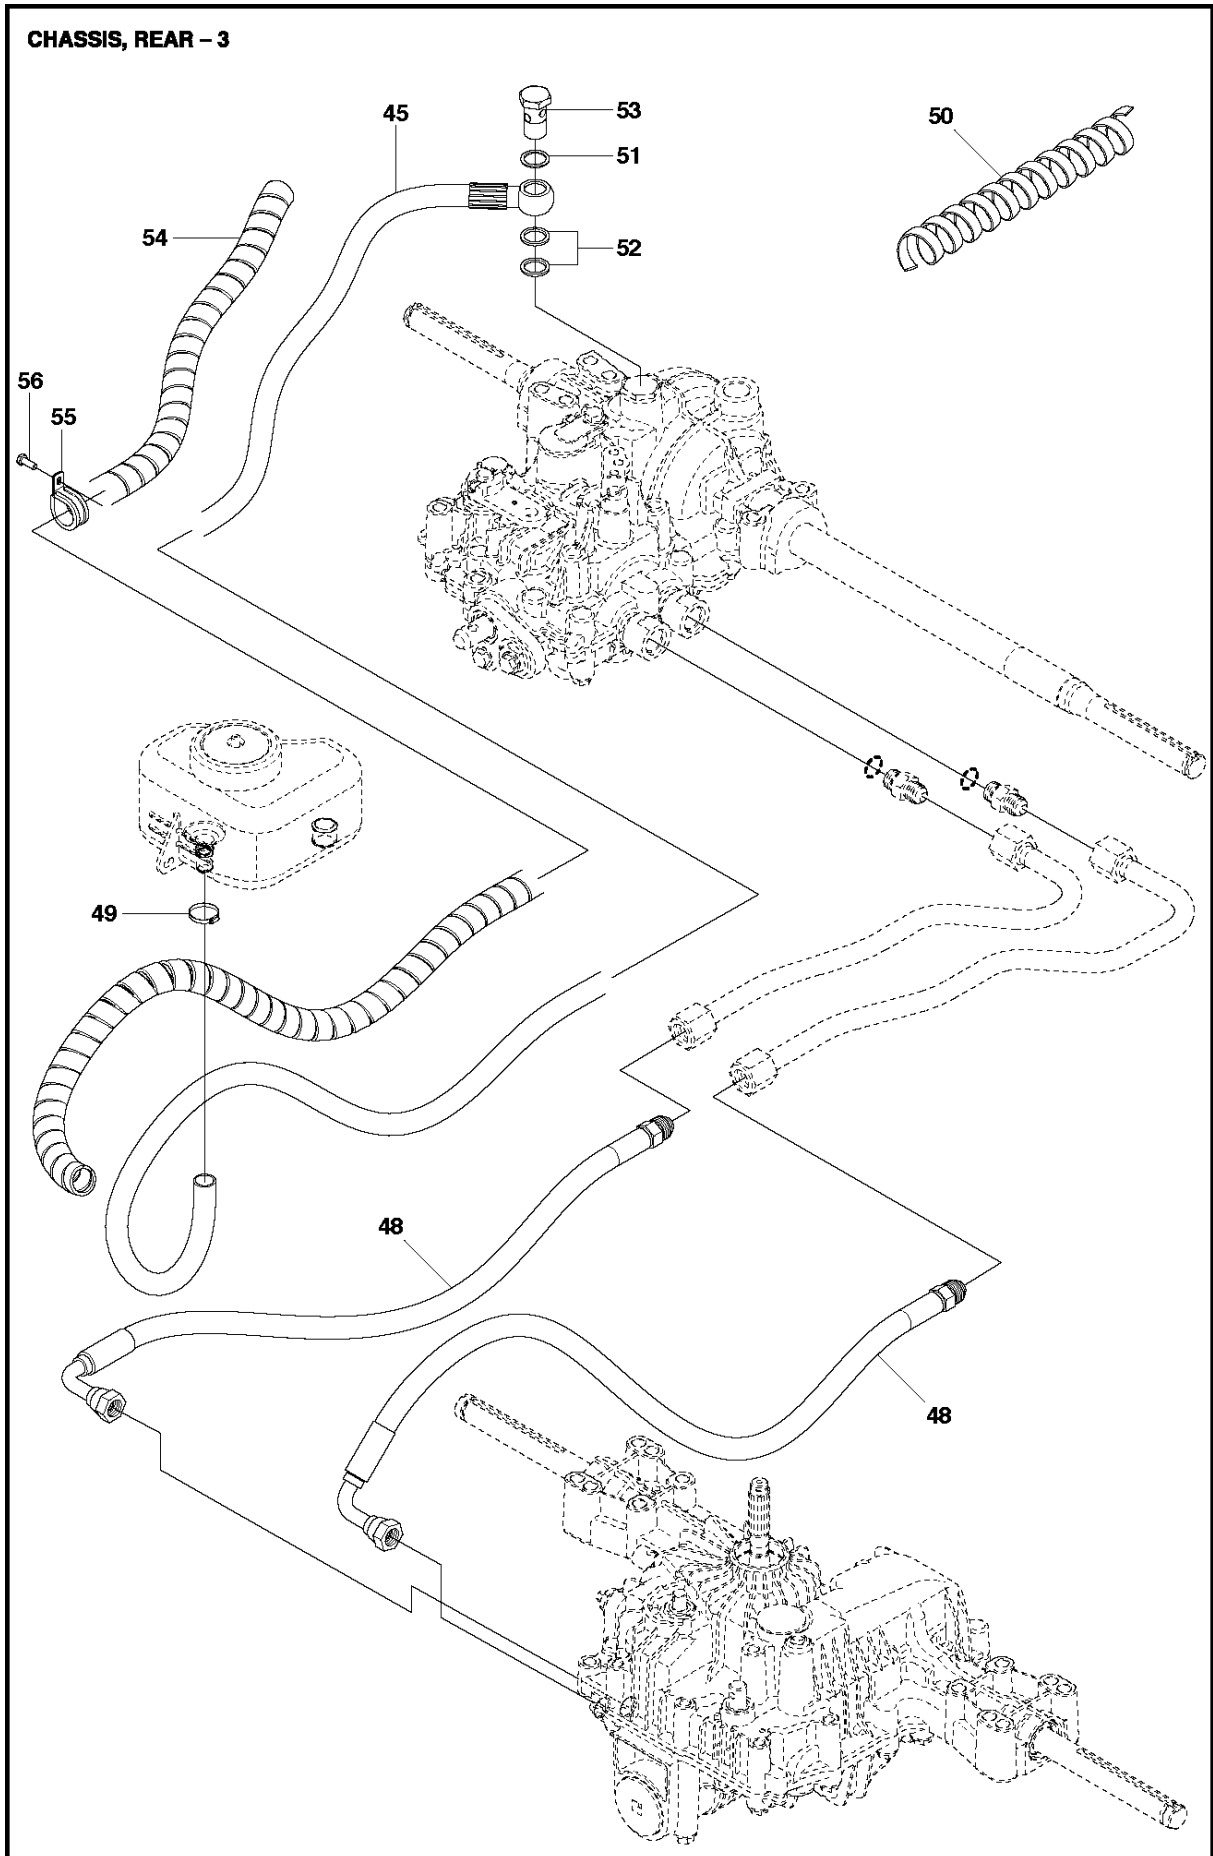

CHASSIS REAR

R216 AWD, 967150701, 2013

Ref	Part No	Description	Remark	QTY KIT
45	578 29 50-03	HYDRAULIC HOSE		1
48	544 45 64-03	HYDRAULIC HOSE		2
49	505 13 11-01	HOSE CLAMP		1
50	544 02 66-01	HOSE GUARD		1
51	544 01 00-01	GASKET		1
52	544 01 00-03	GASKET		2
53	544 02 05-01	PIPE FITTING		1
54	544 02 66-07	HOSE GUARD		1
55	574 53 12-01	HOSE CLAMP		1
56	725 23 68-61	SCREW EHHFT		1