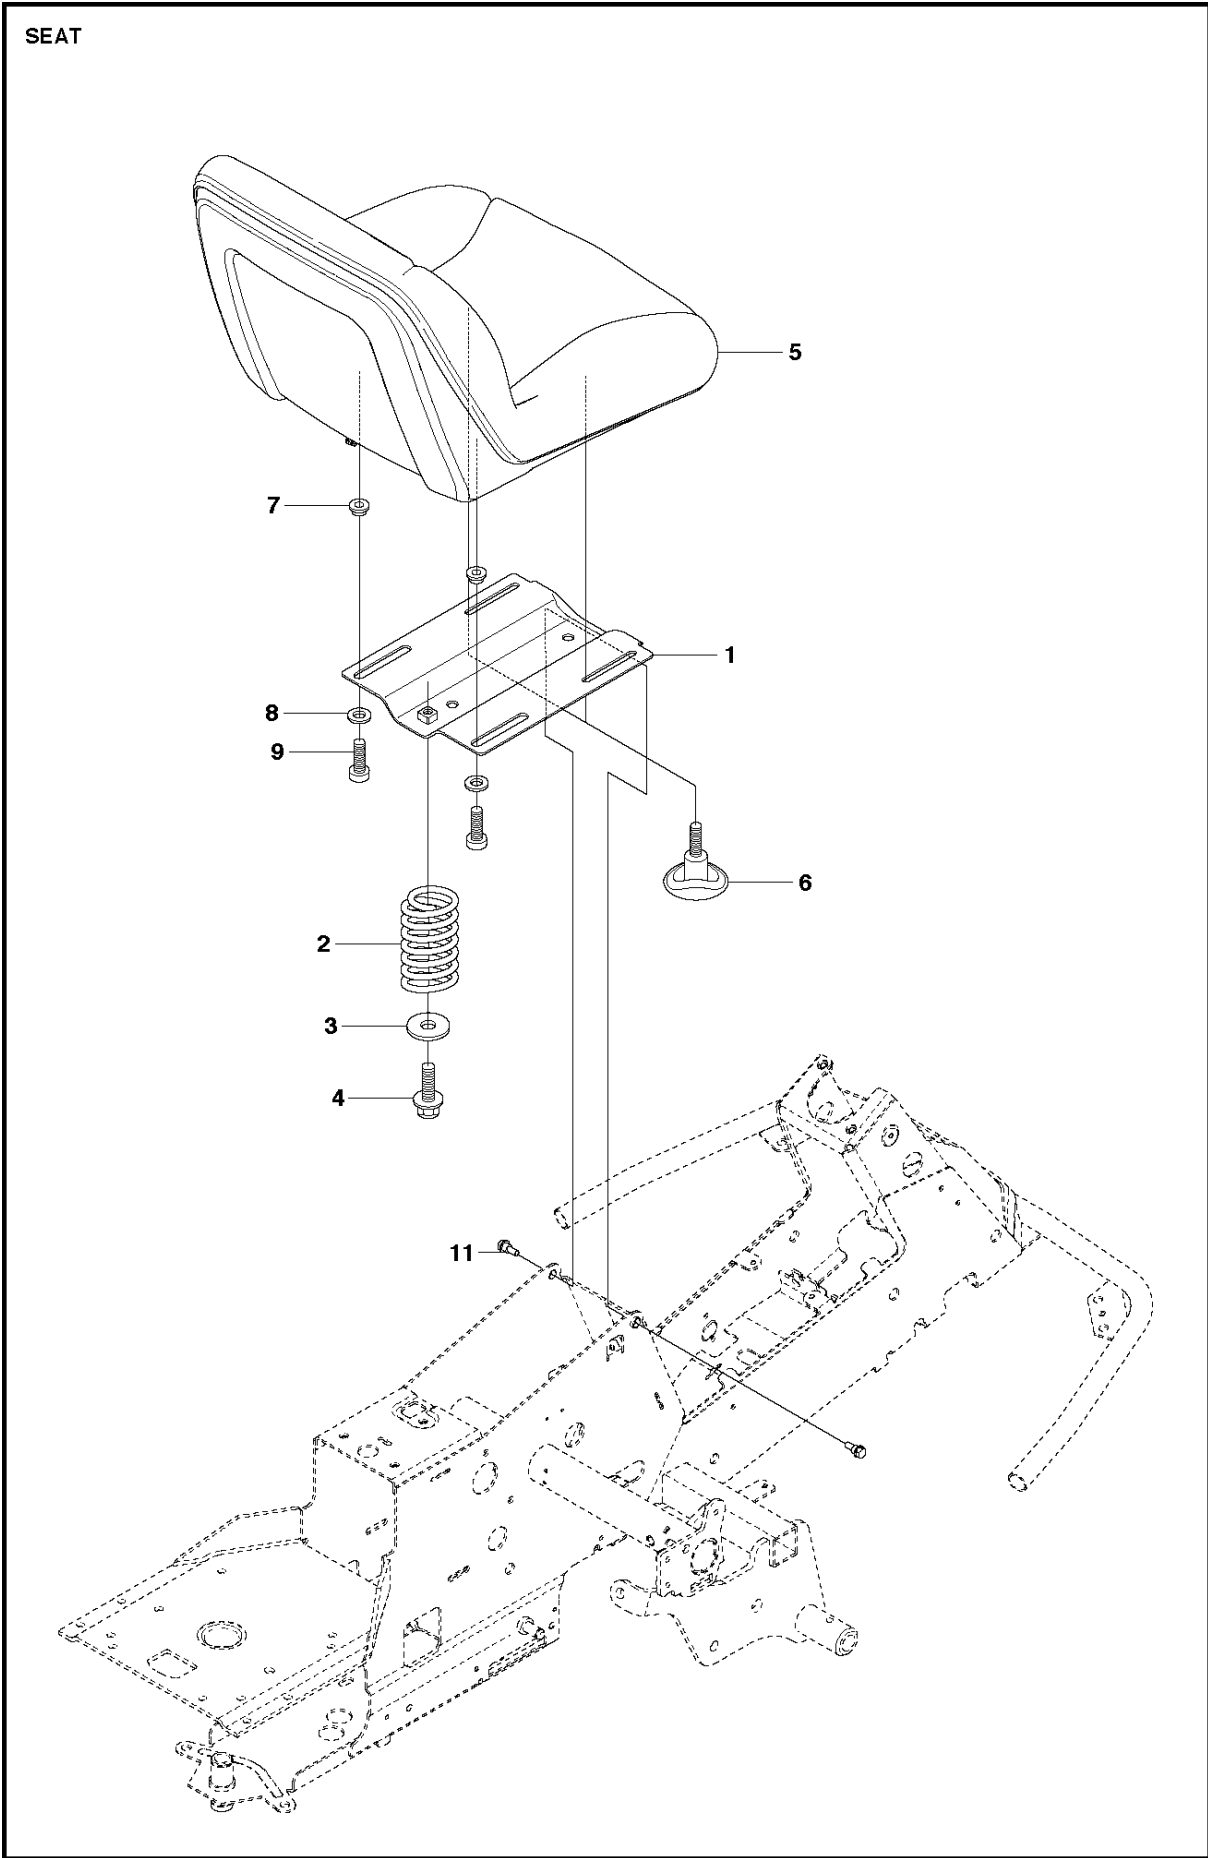

SEAT

R216 AWD, 967150701, 2013

Ref	Part No	Description	Remark	QTY KIT
1	573 99 50-03	SEAT BRACKET		1
2	506 91 53-01	COMPRESSION SPRING		1
3	734 11 74-41	WASHER		1
4	725 24 93-71	SCREW EHHM		1
5	544 43 33-01	SEAT		1
6	506 56 55-01	JUSTERVRED		2
7	506 56 53-01	BUSHING		2
8	734 11 64-41	WASHER		2
9	506 55 63-01	SCREW UNC		2
11	506 59 74-01	COLLAR SCREW		1