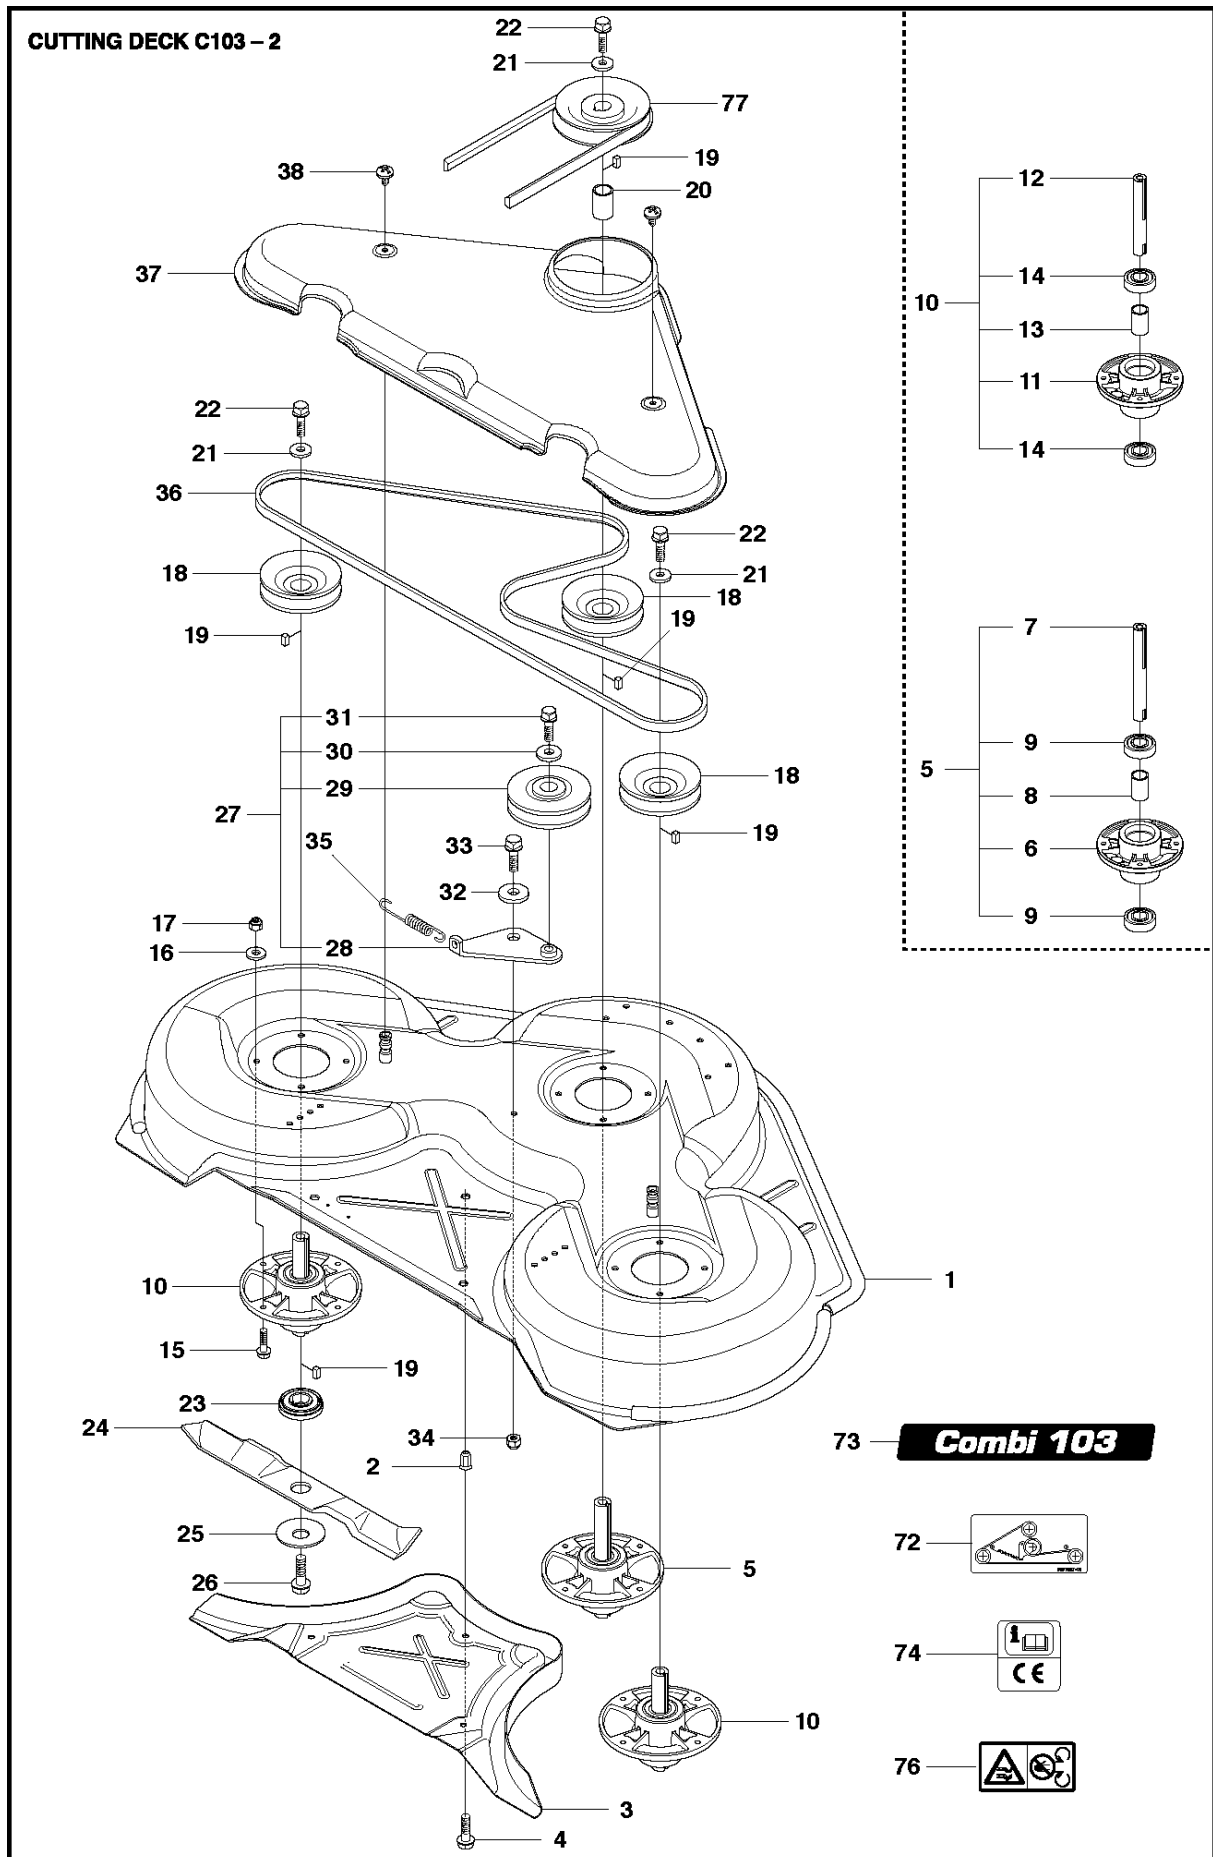

Ref	Part No	Description	Remark	QTY	KIT
1	504 56 98-05	DECK SHELL ASSY		1	
2	506 91 62-01	BLIND RIVET NUT		3	
3	544 44 92-01	PLUG		1	
4	506 57 01-04	SCREW EHHFM		3	
5	576 38 41-03	BLADE HOUSING ASSY		1	
6	576 38 42-01	BEARING HOUSING		1	5
7	576 38 43-03	SHAFT		1	5
8	576 38 44-01	SPACING SLEEVE		1	5
9	738 23 04-34	BALL BEARING		2	5
10	576 38 41-02	BLADE HOUSING ASSY		2	
11	576 38 42-01	BEARING HOUSING		1	10
12	576 38 43-02	SHAFT		1	10
13	576 38 44-01	SPACING SLEEVE		1	10
14	738 23 04-34	BALL BEARING		2	10
15	535 42 38-01	SCREW RSQM		12	
16	734 11 64-01	WASHER		12	
17	732 21 18-01	LOCK NUT		12	
18	506 92 21-01	PULLEY		3	
19	506 53 35-01	PARALLEL KEY		7	
20	544 06 80-03	SPACING SLEEVE		1	
21	734 11 74-41	WASHER		3	
22	544 11 41-01	SCREW EHHM		3	
23	535 50 42-02	BLADE BRACKET		3	
24	504 18 82-01	RIDE ON BLADE		3	
25	506 79 23-01	KNIFE PLATE		3	
26	544 11 41-01	SCREW EHHM		3	
27	506 54 07-01	BELT TENSIONER ASSY		1	
28	506 51 95-01	SPÄNNARM KPL.		1	27
29	506 53 27-01	PULLEY		1	27
30	734 11 64-41	WASHER		1	27
31	506 55 83-02	SCREW EHHFT		1	27
32	506 91 87-02	WASHER		1	
33	725 24 51-71	SCREW EHHM		1	
34	732 21 18-01	LOCK NUT		1	
35	506 53 31-01	SPRING		1	
36	506 76 85-01	DRIVE BELT		1	
37	544 09 61-01	BELT COVER		1	
38	544 40 05-01	SCREW		2	
72	506 78 97-01	LABEL		1	
73	544 23 81-03	LABEL		1	
74	506 92 90-01	LABEL		1	
76	574 51 00-01	DECAL		1	
77	506 77 86-01	PULLEY		1