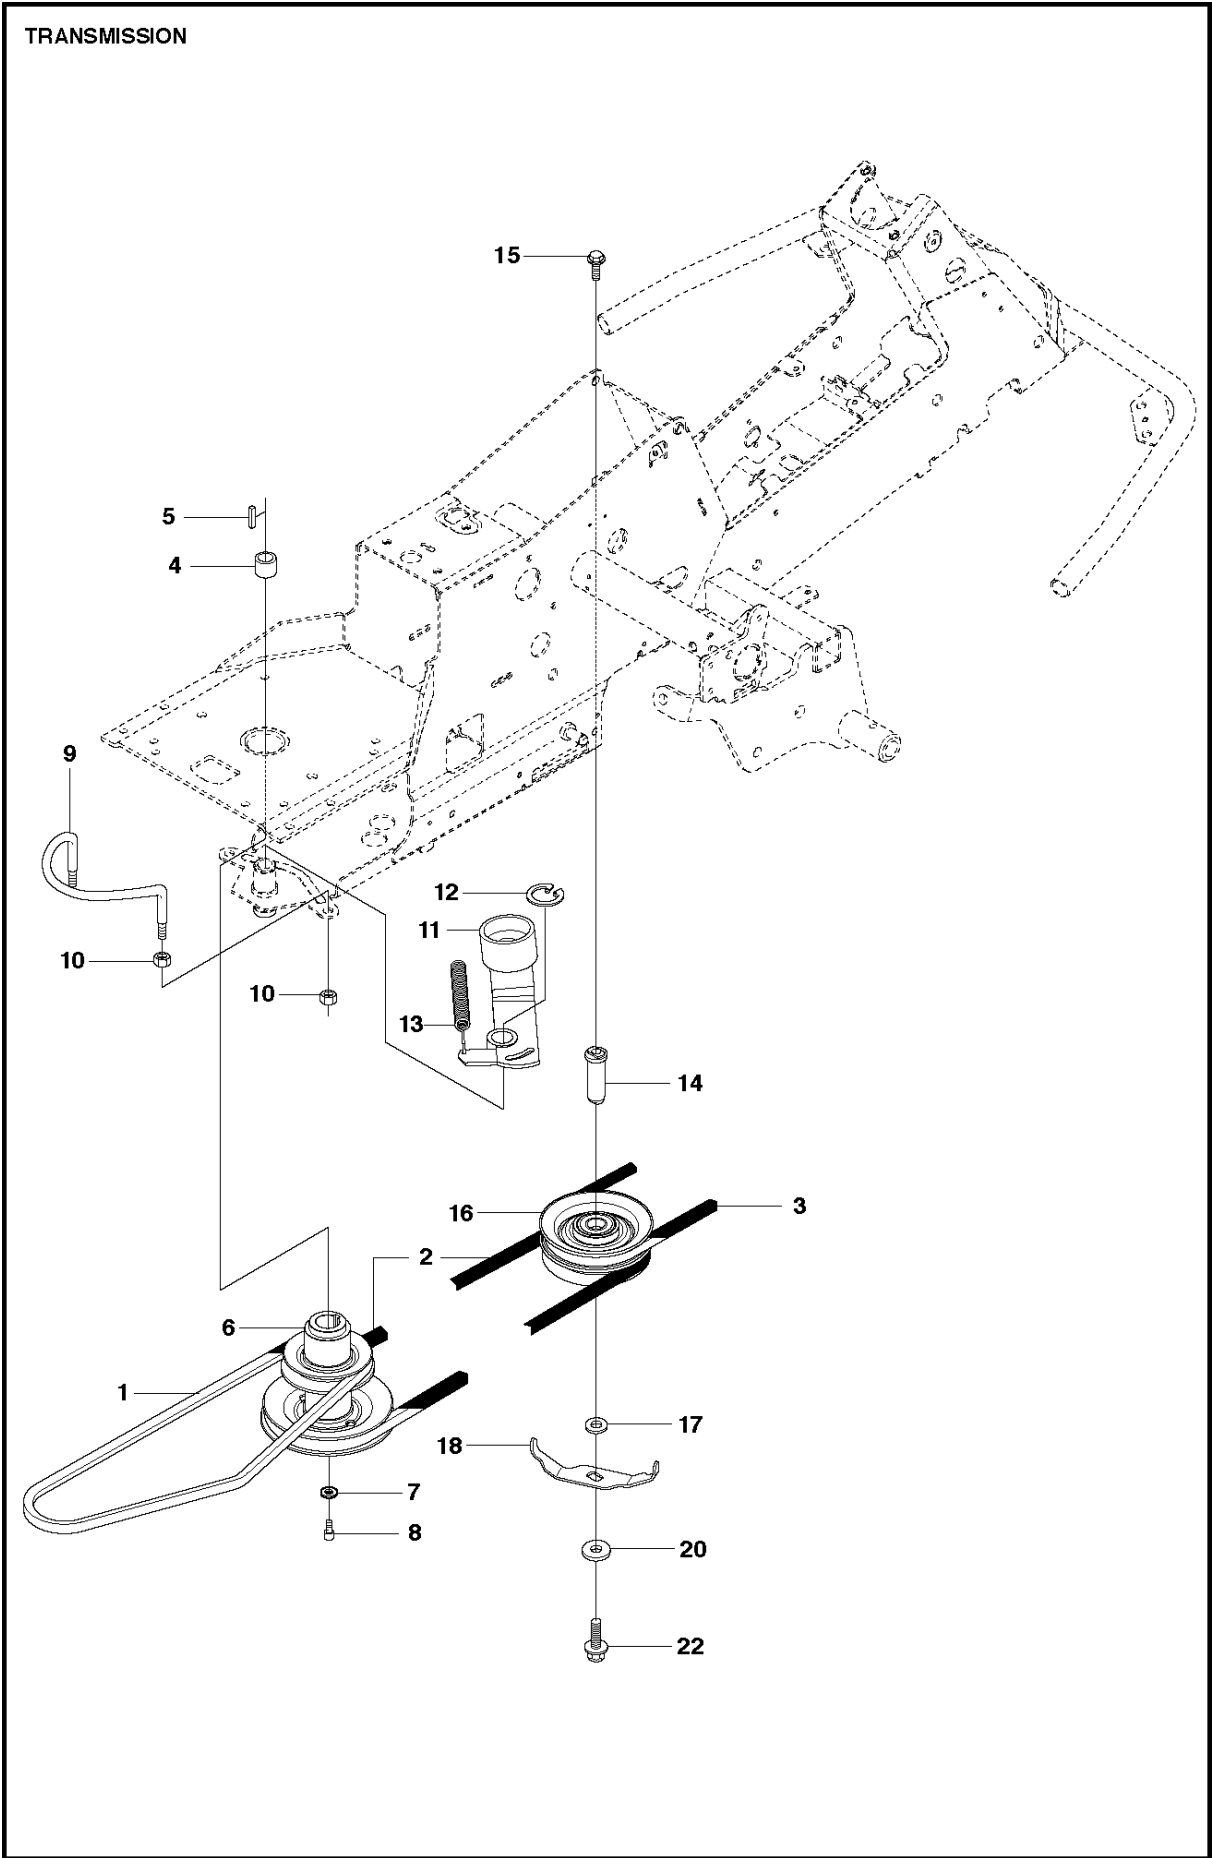

TRANSMISSION

R216 AWD, 967150701, 2013

Ref	Part No	Description	Remark	QTY KIT
1	522 93 03-01	BELT		1
2	544 40 02-01	BELT		1
3	544 23 89-01	BELT		1
4	506 50 92-01	SPACING SLEEVE		1
5	506 55 59-01	WEDGE		1
6	535 48 24-01	PULLEY		1
7	506 59 75-01	WASHER		1
8	506 55 60-02	SCREW UNC		1
9	506 66 45-01	BELT GUIDE		1
10	731 23 20-51	HEXAGON NUT		4
11	535 48 44-01	BELT TENSIONER ASSY		1
12	735 31 26-00	CIRCLIP		1
13	506 66 56-01	SPRING		1
14	544 42 61-01	SHAFT		1
15	506 67 54-02	SCREW EHHFM		1
16	535 48 22-01	MELLANHJUL		1
17	506 77 57-01	WASHER		1
18	544 40 53-01	BELT GUIDE		1
20	506 59 75-01	WASHER		1
22	506 57 01-05	SCREW EHHFM		1