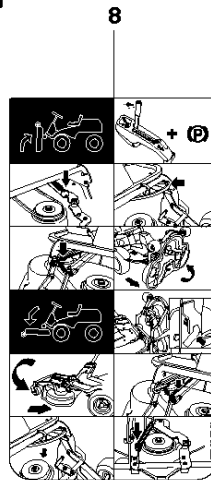

DECALS

DECALS

R216 AWD, 967150701, 2013

Ref	Part No	Description	Remark	QTY KIT
1	544 43 86-01	LABEL		1
2	577 06 20-01	DECAL		2
3	578 36 45-03	DECAL		2
4	505 21 77-01	LABEL		1
5	578 39 25-01	DECAL		1
6	544 21 14-01	LABEL		2
7	579 09 15-01	DECAL		2
8	579 55 65-01	DECAL		1