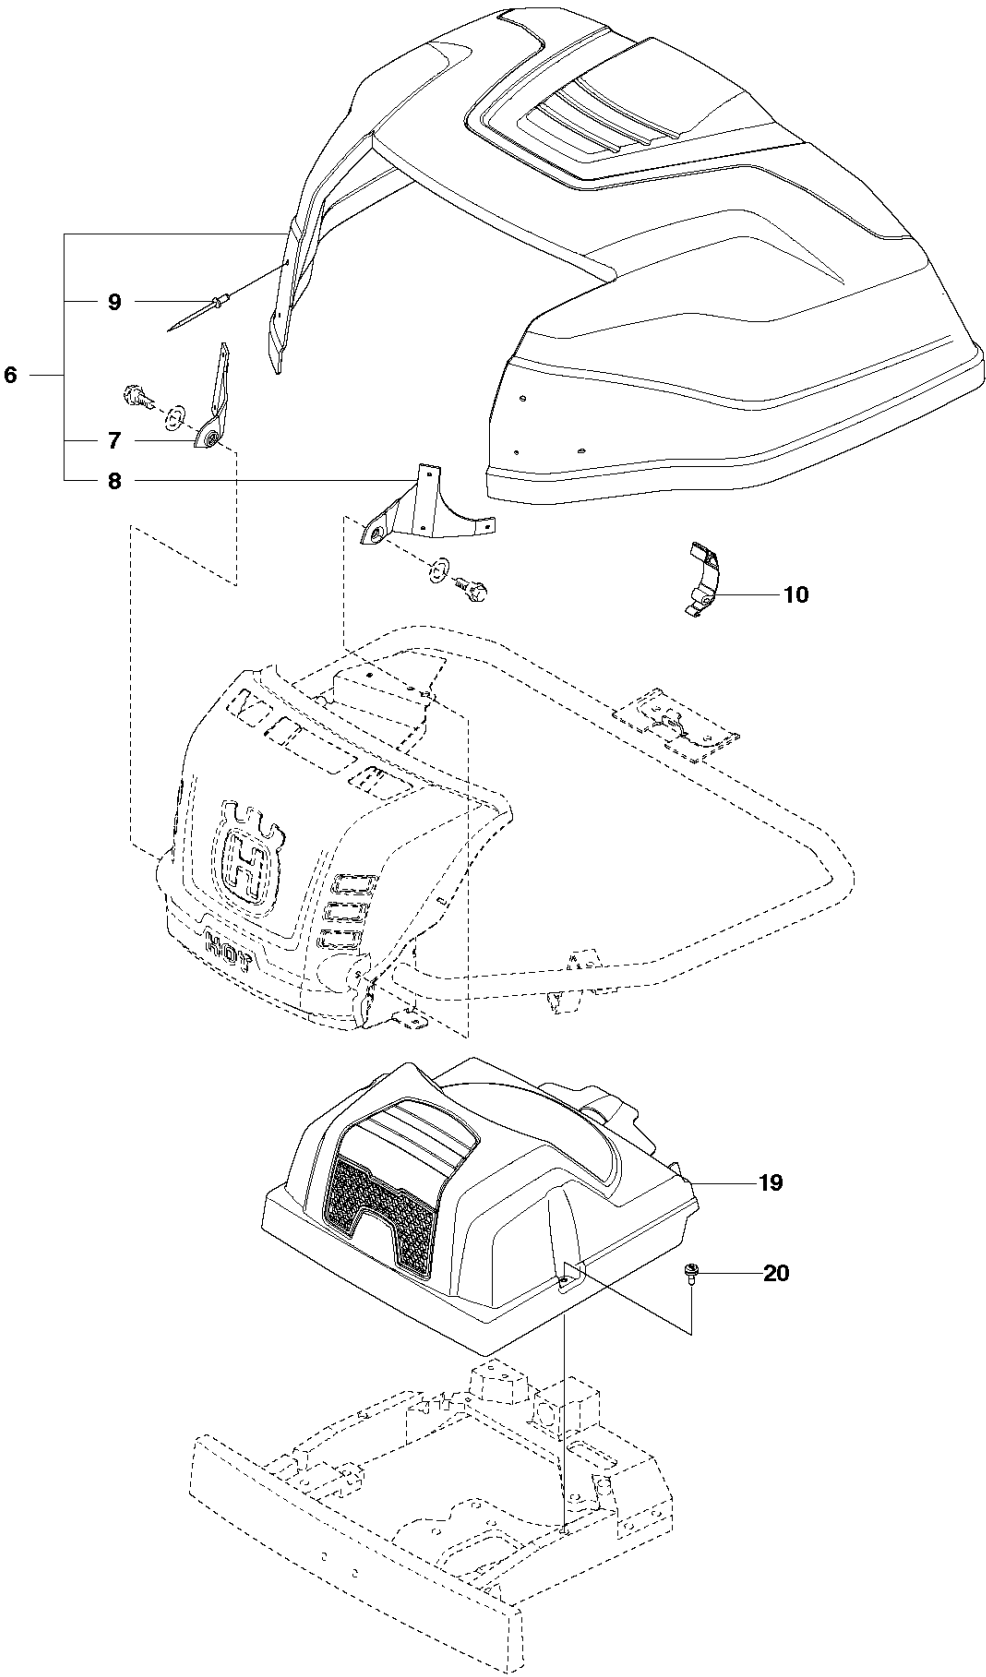

COVER - 1

COVER

R216 AWD, 967150701, 2013

Ref	Part No	Description	Remark	QTY	KIT
6	577 61 49-01	ENGINE HOOD ASSY		1	
7	578 11 65-01	HINGE		1	6
8	578 11 65-02	HINGE		1	6
9	722 79 54-02	RIVET		6	6
10	503 89 47-03	SNAP		1	
19	578 26 12-01	TRANSMISSION COVER		1	
20	574 85 62-01	SCREW		2