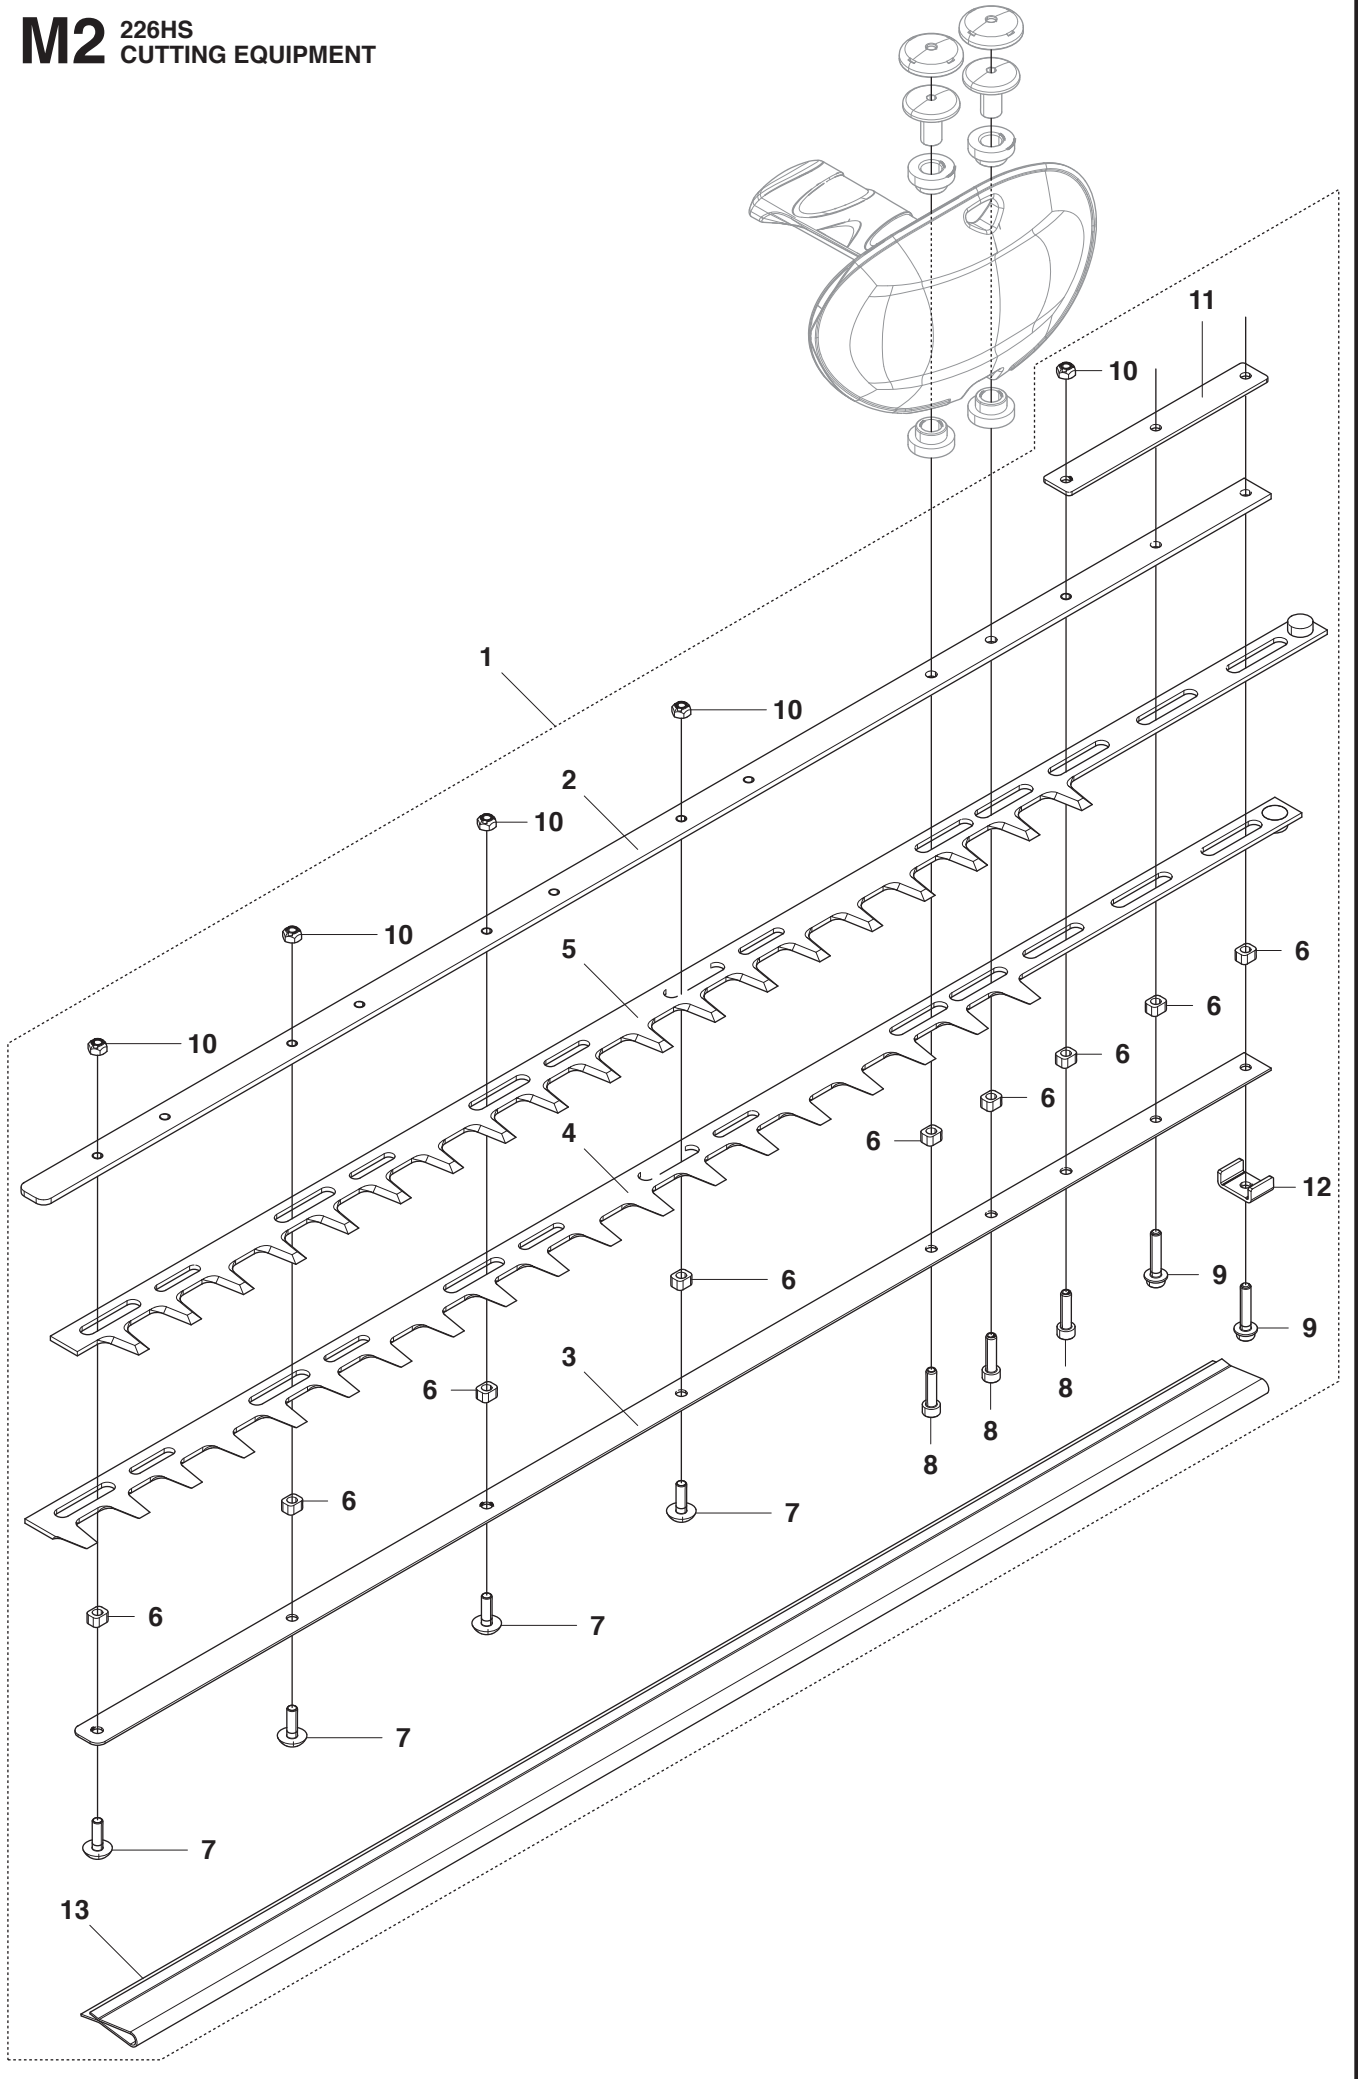

M2 226HS
CUTTING EQUIPMENT

Page M2 226HS99S CUTTING EQUIPMENT

Position	Article	Quantity	Notes	Kit
1	506 62 80-01	1		
2	506 62 83-01	1		1
3	506 62 84-01	1		1
4	506 62 81-01	1		1
5	506 62 82-01	1		1
6	506 68 76-01	12		1
7	506 68 75-01	7		1
8	506 60 93-01	3		1
9	506 61 80-01	2		1
10	506 68 78-01	8		1
11	506 68 82-01	1		1
12	506 62 74-01	1		1
13	506 62 85-01	1		1