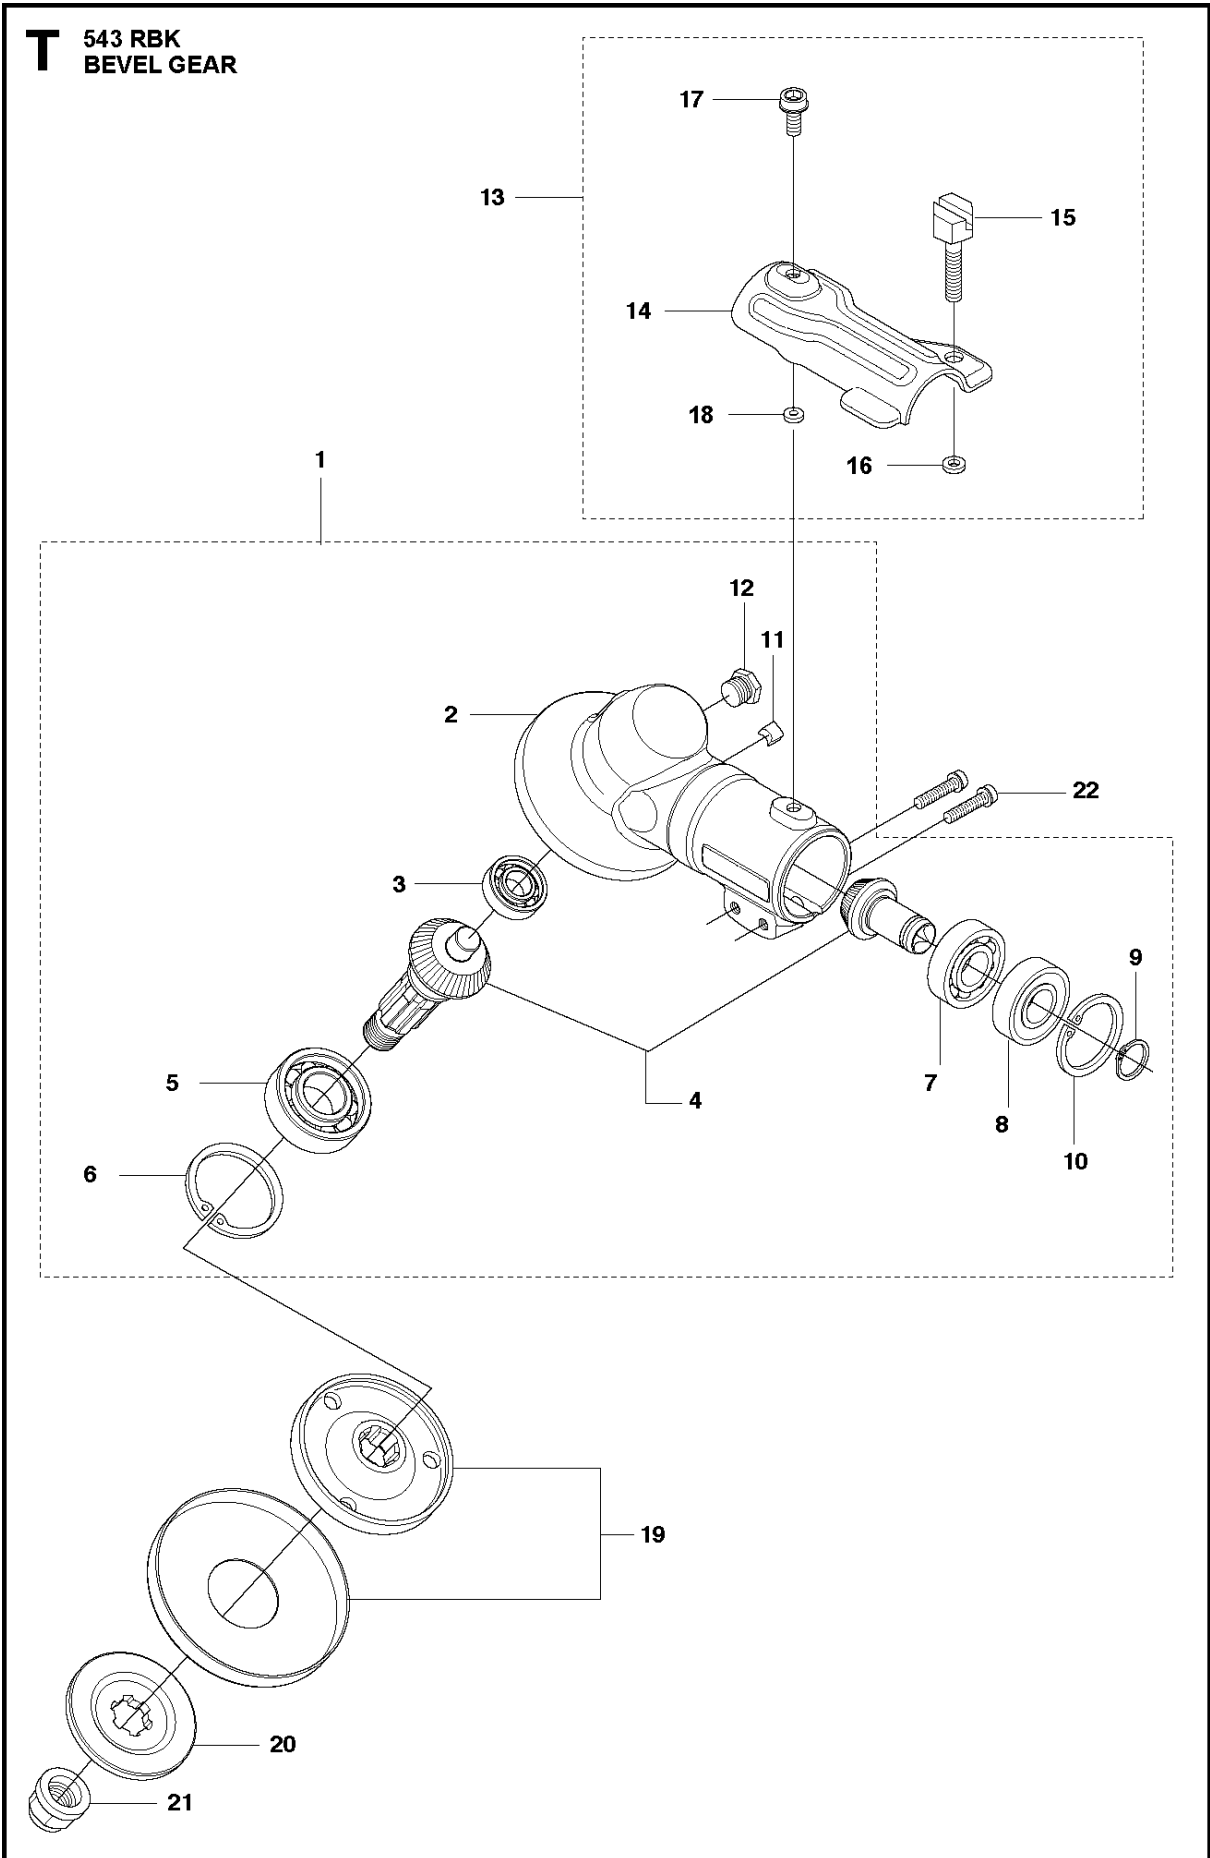

## BEVEL GEAR

543 RBK, 2013-02

Ref	Part No	Description	Remark	QTY KIT
1	537 29 58-03	BEVEL GEAR		1
2	537 29 59-02	GEAR HOUSING		1
3	738 21 99-00	BALL BEARING		1
4	505 13 33-01	SPARE PARTS KIT		1
5	503 25 28-01	BALL BEARING		1
6	735 31 31-10	CIRCLIP		1
7	738 21 01-10	BALL BEARING		1
8	738 21 01-12	BALL BEARING		1
9	735 31 14-00	CIRCLIP		1
10	735 31 28-10	CIRCLIP		1
11	537 14 74-01	MAGNET		1
12	503 20 15-01	SCREW IHHM		1
13	574 30 68-01	CLAMP		1
14	544 08 76-01	CLAMP		1
15	537 18 95-01	SCREW		1
16	574 40 44-01	LOCKING NUT		1
17	503 20 02-10	SCREW IHSCFM		1
18	574 03 95-01	LOCKING NUT		1
19	537 35 14-02	DRIVER		1
20	537 34 35-01	SUPPORT FLANGE		1
21	503 22 73-01	NUT		1
22	503 20 03-25	SCREW IHSCFM		2