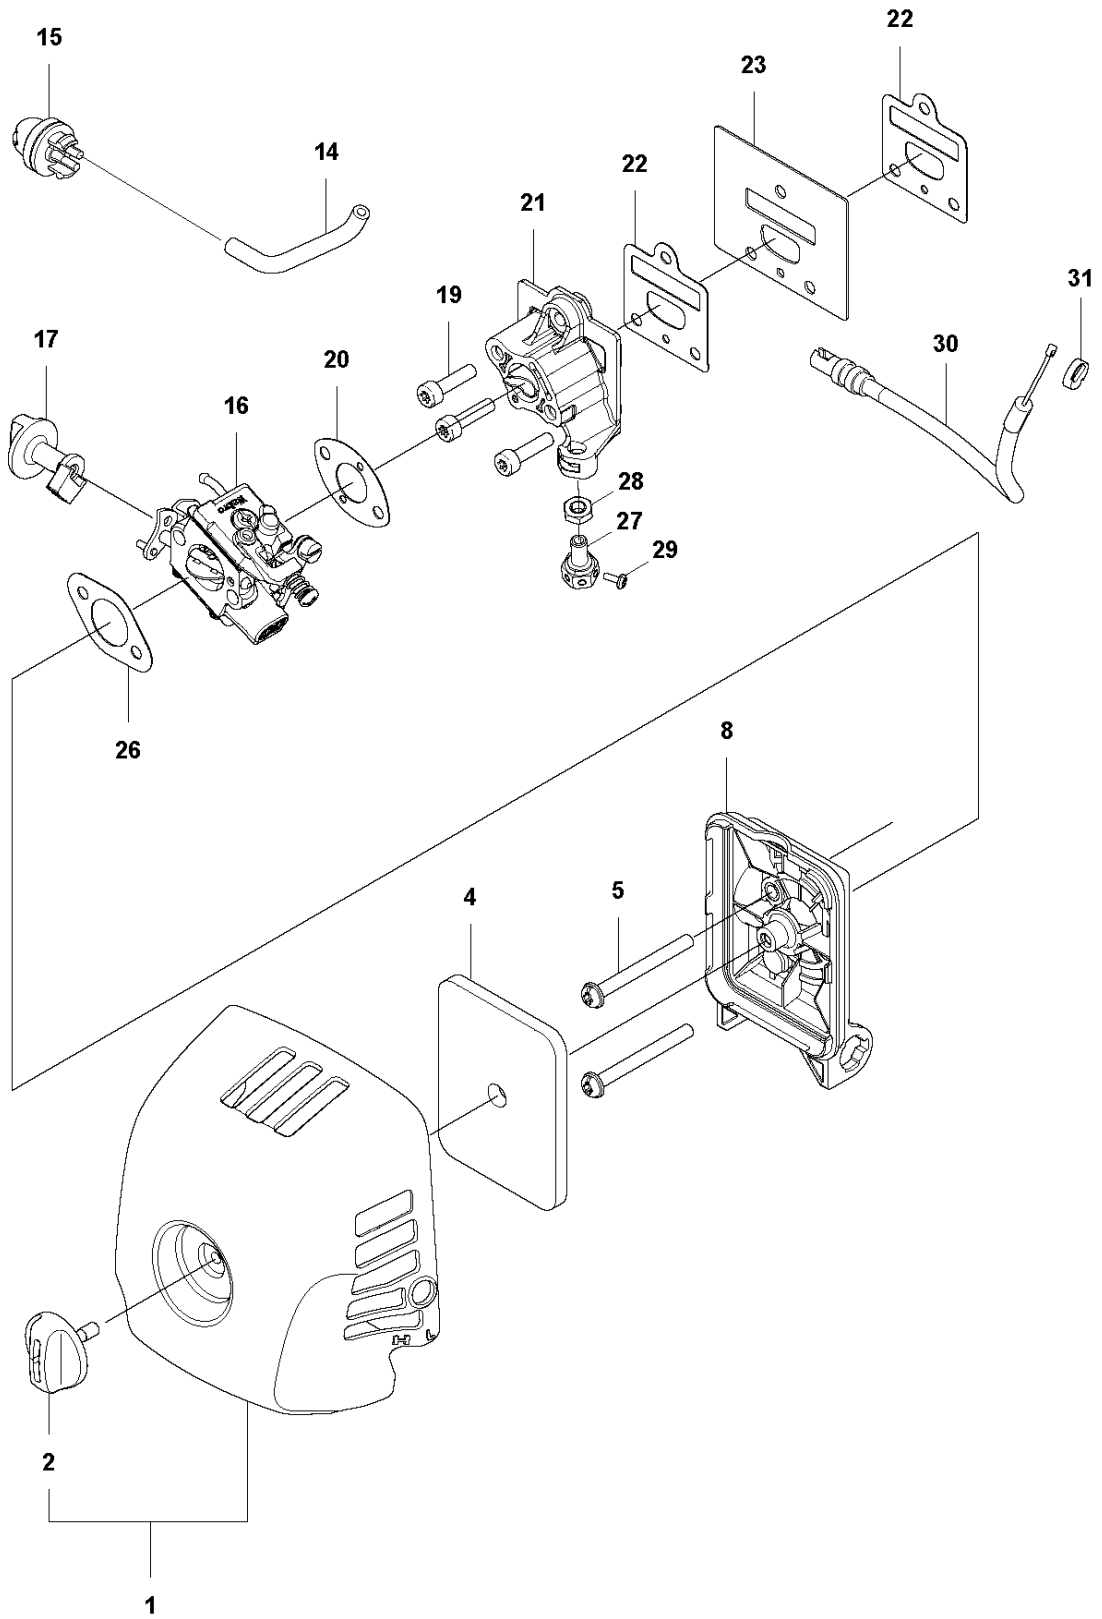

K 543 RBK
CARBURETOR & AIRFILTER

CARBURETOR & AIR FILTER

543 RBK, 2013-02

Ref	Part No	Description	Remark	QTY	KIT
1	577 98 00-01	AIR FILTER COVER		1	
2	577 97 98-01	TURNING KNOB		1	1
4	577 92 67-01	AIR FILTER		1	
5	521 51 55-01	SCREW		2	
8	576 68 55-01	FILTER HOUSING		1	
14	577 50 95-01	TUBE		1	
15	513 78 93-01	PUMP		1	
16	577 99 28-05	CARBURETOR		1	
17	577 13 31-01	CHOKE CONTROL		1	
19	506 68 90-01	BOLT		3	
20	577 67 38-01	GASKET		1	
21	576 68 58-01	INSULATOR		1	
22	576 78 54-01	GASKET		2	
23	578 11 53-01	PLATE		1	
26	577 88 24-02	GASKET		1	
27	505 30 82-01	SCREW-CABLE-ADJ		1	
28	510 48 74-01	NUT		1	
29	505 30 83-01	SCREW		1	
30	521 52 84-01	JOINT-ASSY		1	
31	513 35 24-01	HUB CAP		1