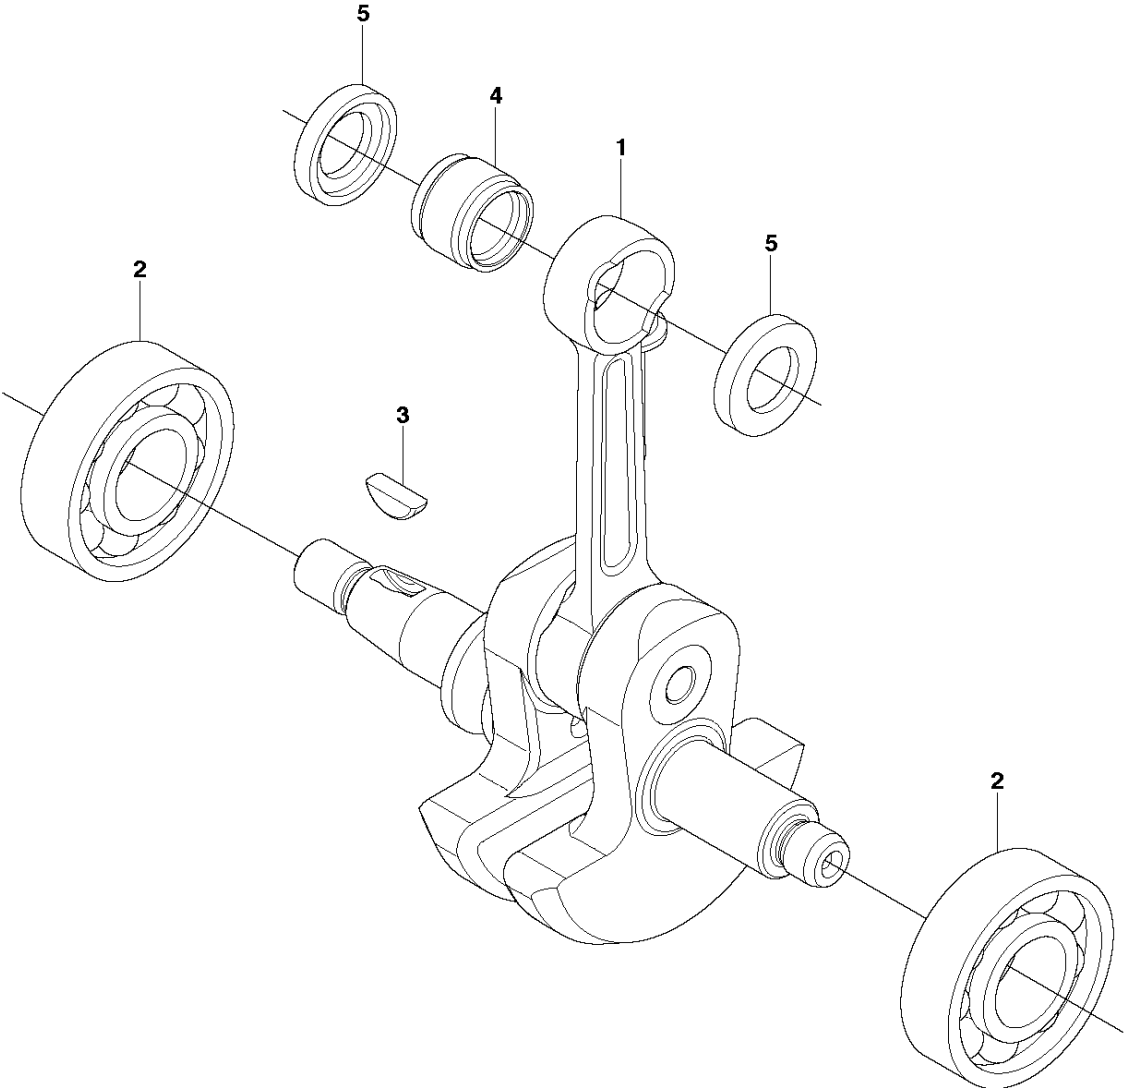

M 543 RBK
CRANK SHAFT

CRANKSHAFT

543 RBK, 2013-02

Ref	Part No	Description	Remark	QTY KIT
1	521 62 39-01	SHAFT-COMP		1
2	504 12 14-01	BEARING		2
3	506 68 94-01	KEY		1
4	505 29 73-01	BEARING		1
5	513 75 24-01	WASHER		2