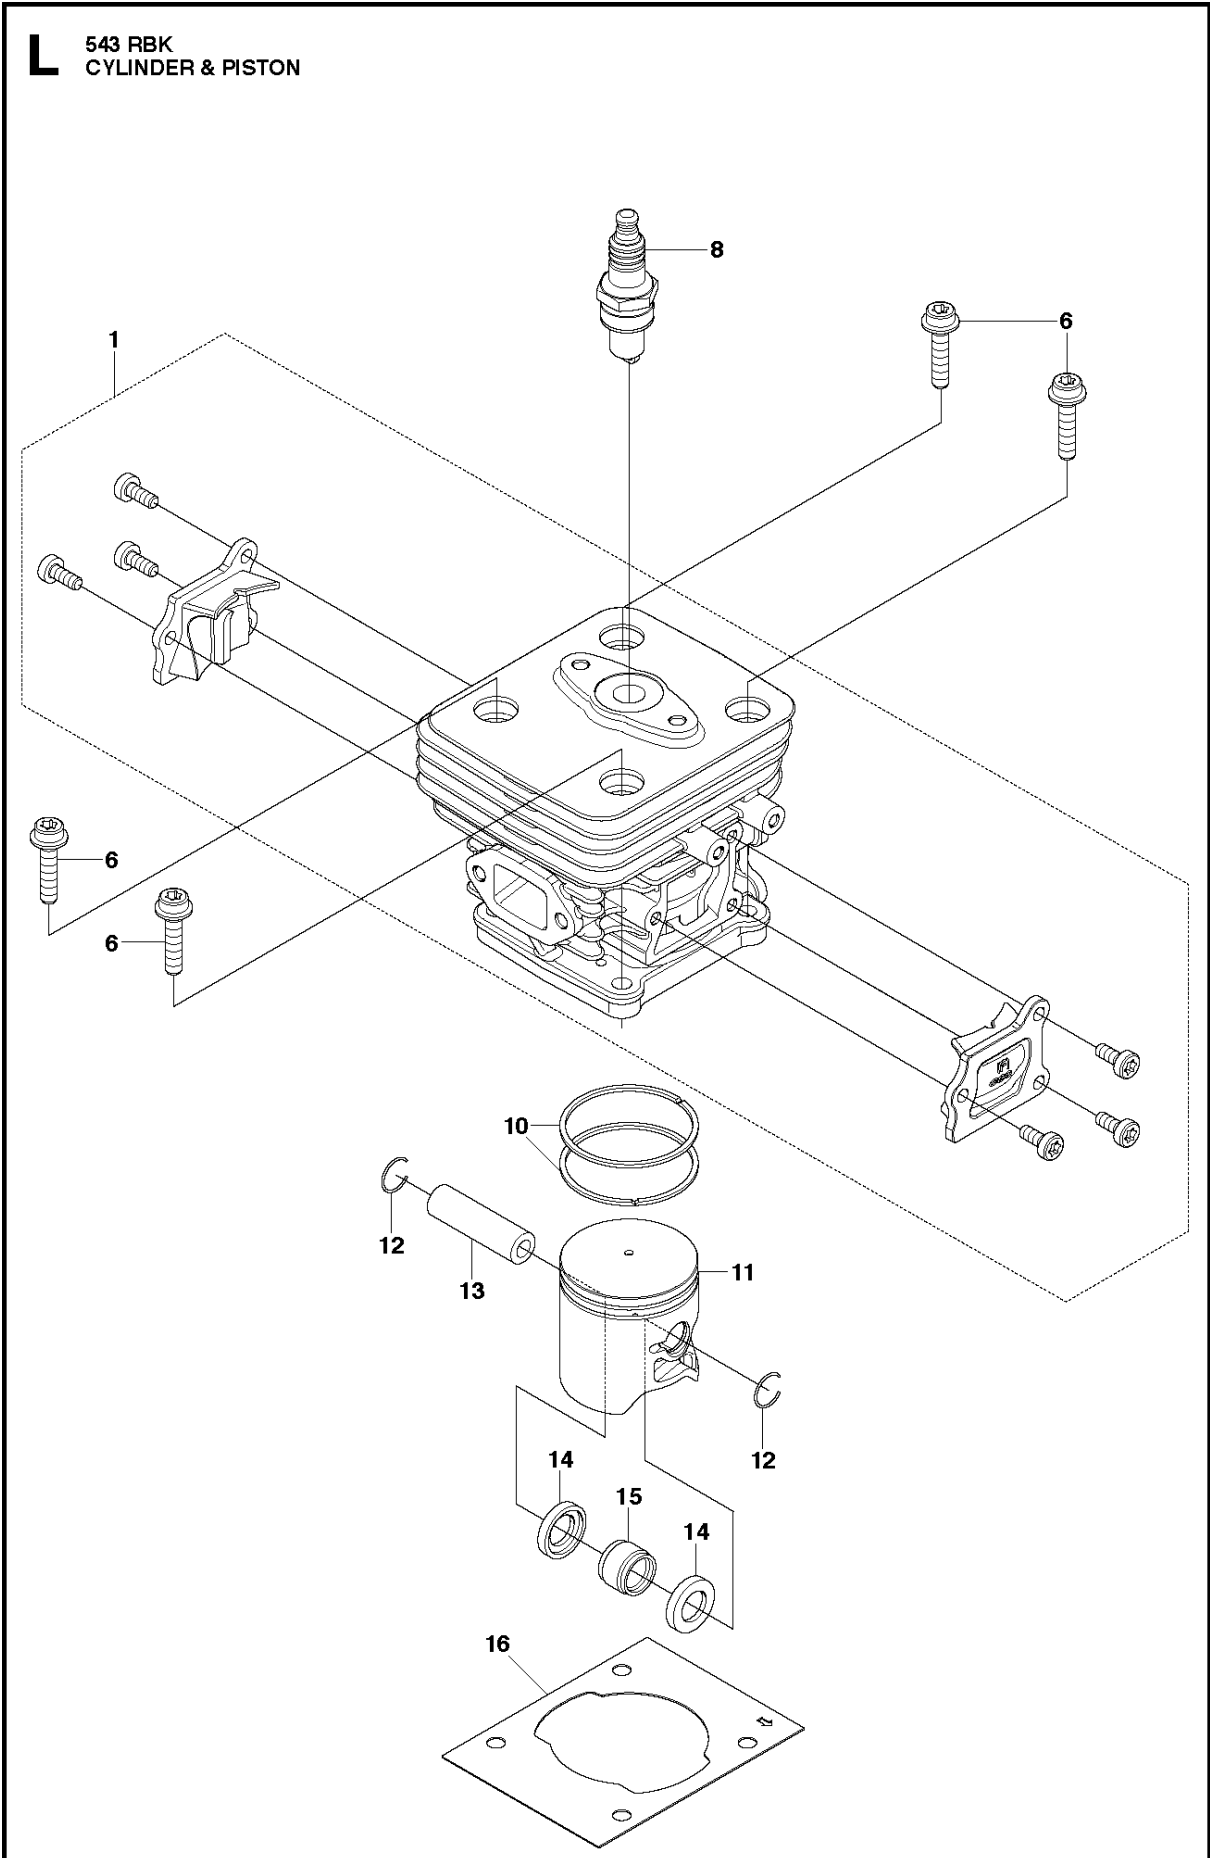

L 543 RBK
CYLINDER & PISTON

CYLINDER

543 RBK, 2013-02

Ref	Part No	Description	Remark	QTY KIT
1	577 40 95-02	CYLINDER		1
6	506 74 52-01	BOLT		4
8	528 07 40-01	SPARKPLUG		1
10	510 91 80-01	RING.PISTON		2
11	577 63 98-01	PISTON		1
12	516 28 30-01	RING		2
13	521 52 27-01	PIN		1
14	513 75 24-01	WASHER		2
15	505 29 73-01	BEARING		1
16	521 62 20-01	GASKET		1