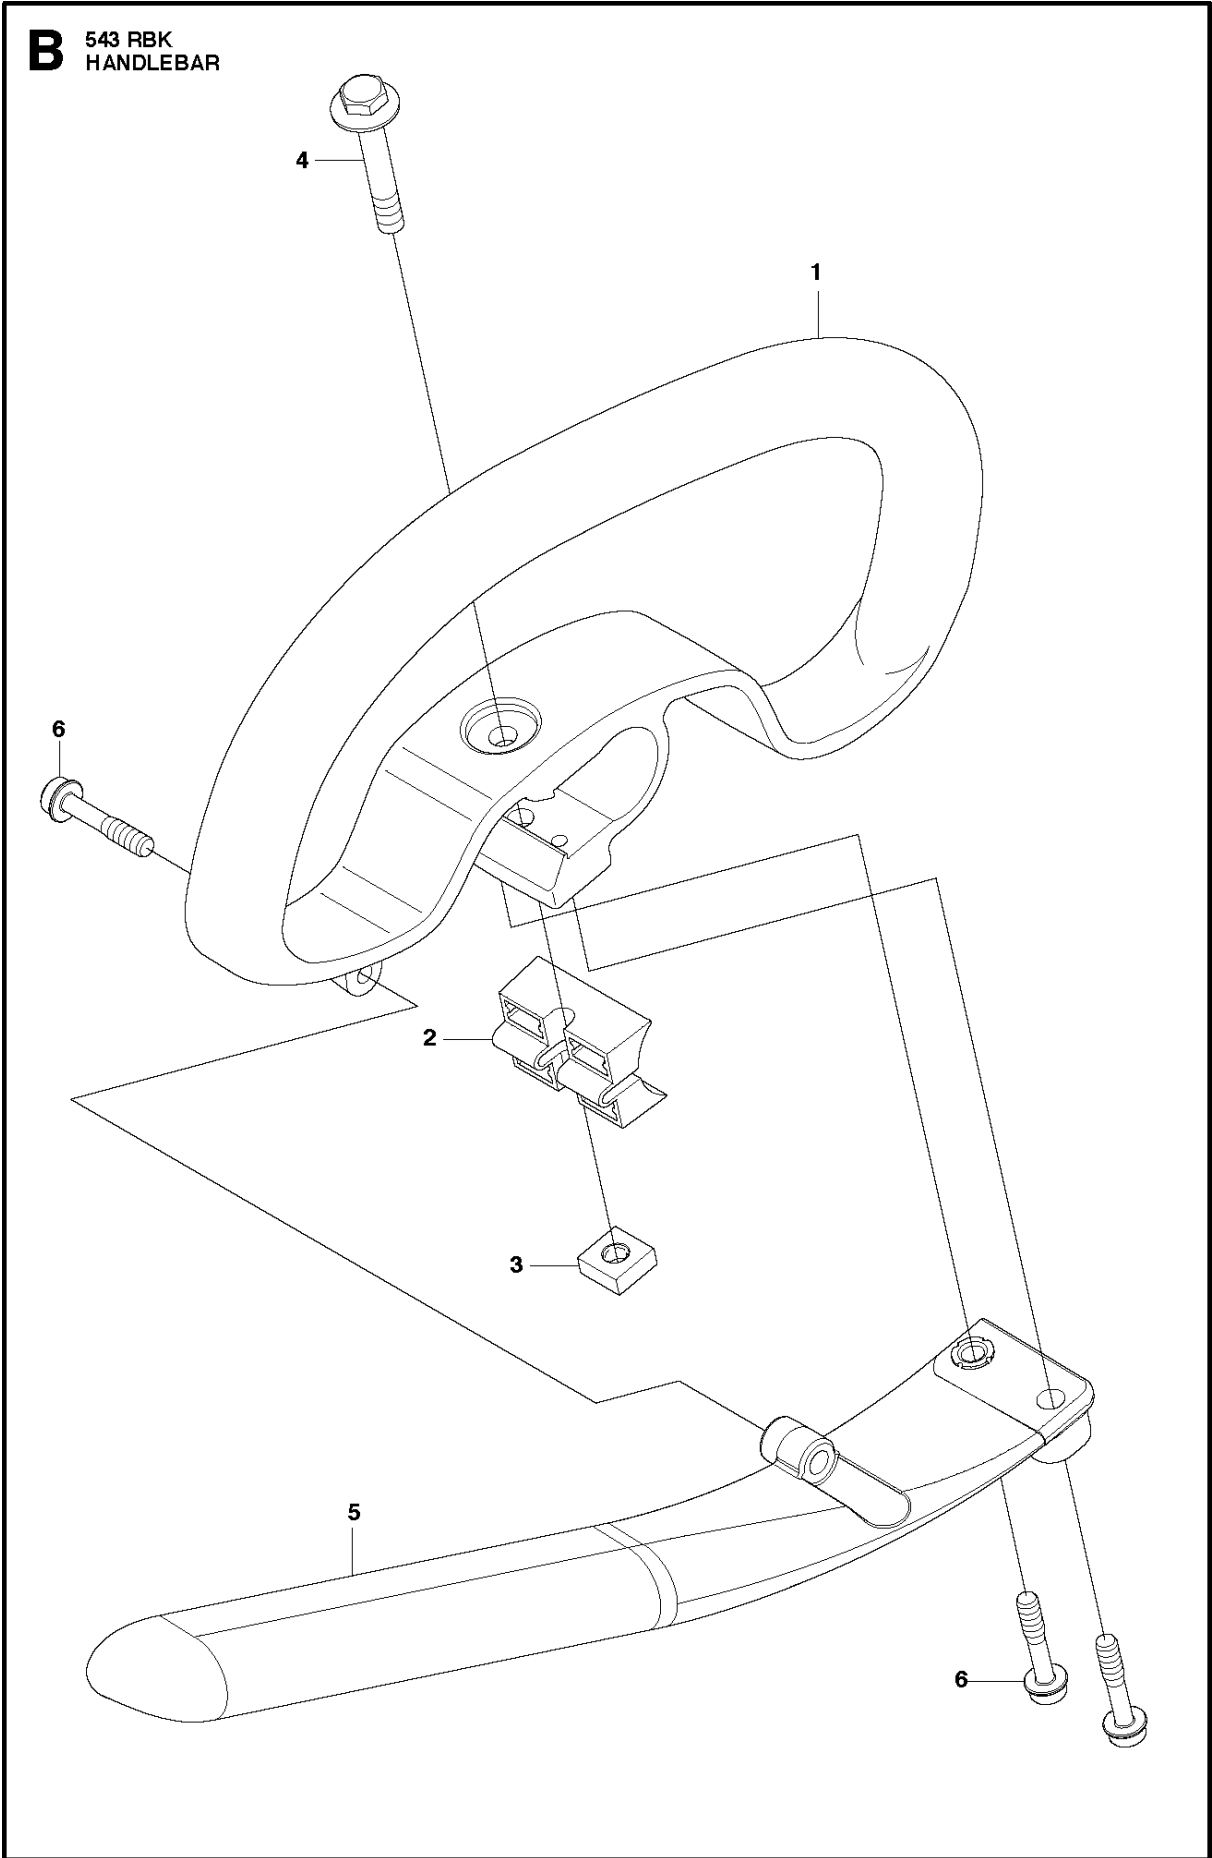

Ref	Part No	Description	Remark	QTY KIT
1	544 10 10-04	HANDLE.LOOP		1
2	544 10 11-01	BLOCK.SPACING		1
3	502 19 71-01	SQUARE NUT		1
4	529 26 84-01	BOLT		1
5	503 99 78-04	HANDLE		1
6	574 18 15-01	SCREW IHSCFTO		3