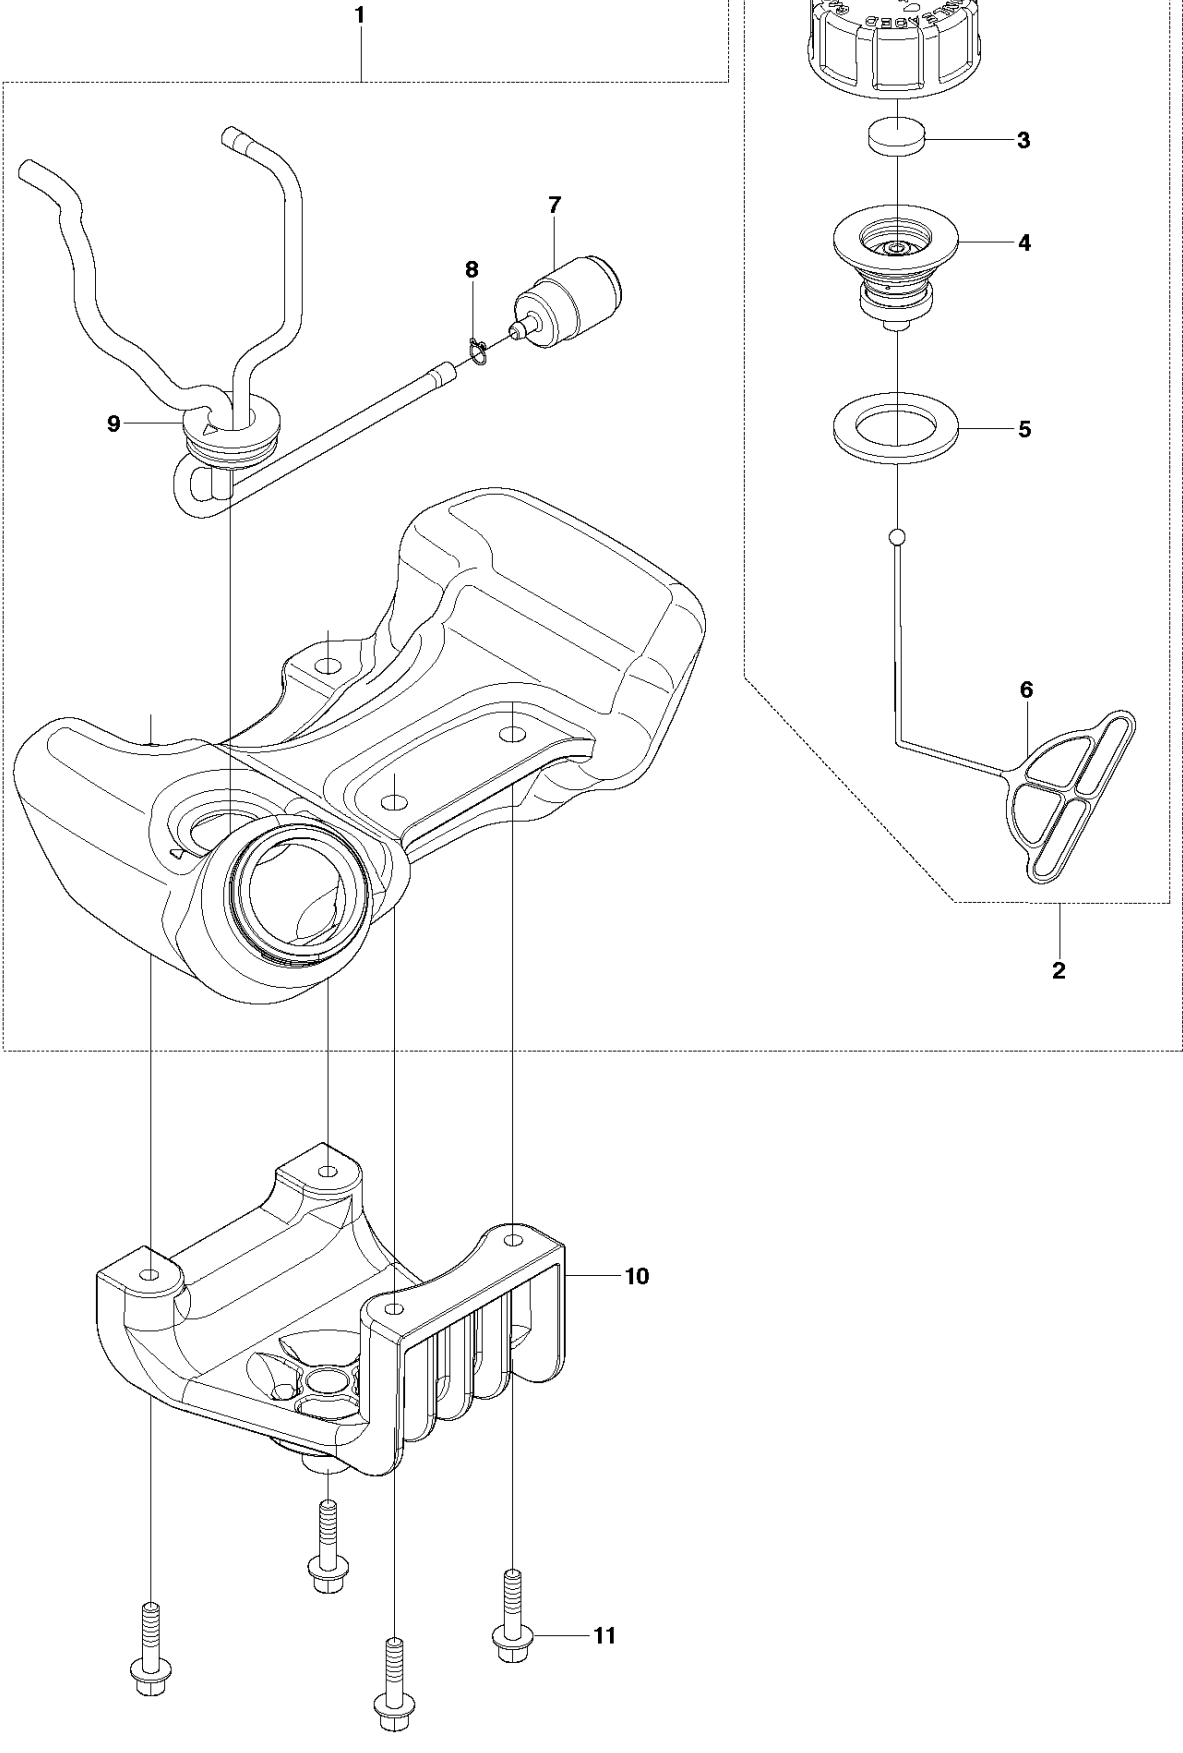

J 543 RBK
FUEL TANK

FUEL TANK

543 RBK, 2013-02

Ref	Part No	Description	Remark	QTY	KIT
1	577 50 98-03	TANK		1	
2	504 11 77-01	TANK CAP ASSY		1	1
3	506 74 68-01	FILTER		1	1,2
4	515 36 94-01	HOLDER-A		1	1,2
5	506 74 43-01	PACKING		1	1,2
6	504 11 79-01	HOLDER		1	1,2
7	506 61 46-01	FILTER		1	1
8	506 70 70-01	CLIP		1	1
9	577 50 99-02	PIPE		1	1
10	578 42 87-01	BRACKET		1	
11	521 51 69-01	BOLT		4