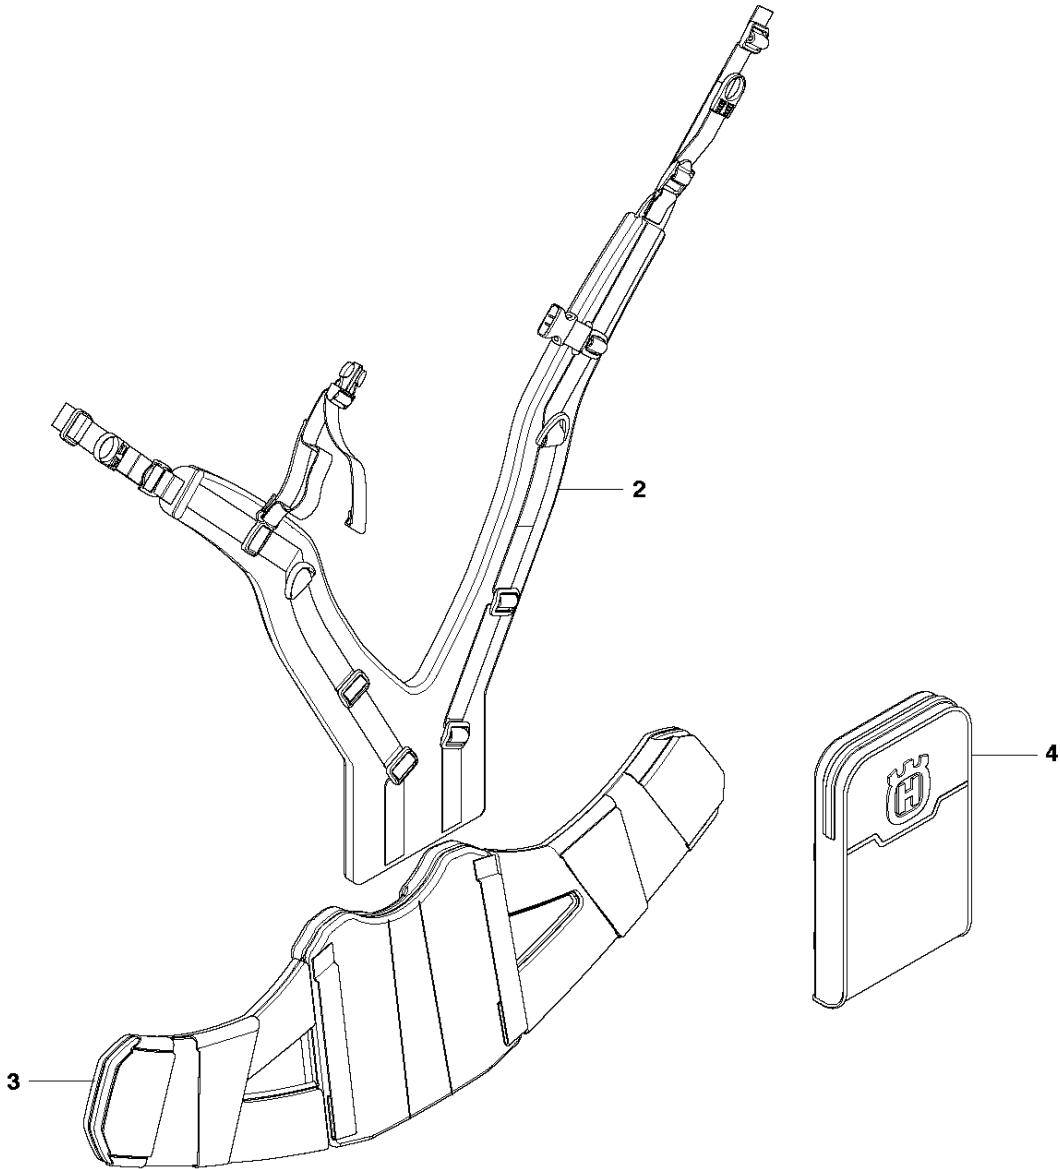

S 543 RBK
HARNESS

HARNES

543 RBK, 2013-02

Ref	Part No	Description	Remark	QTY KIT
2	522 92 07-01	SHOULDER STRAP		1
3	510 36 42-01	WAIST-BELT		1
4	575 50 78-01	BAG		1