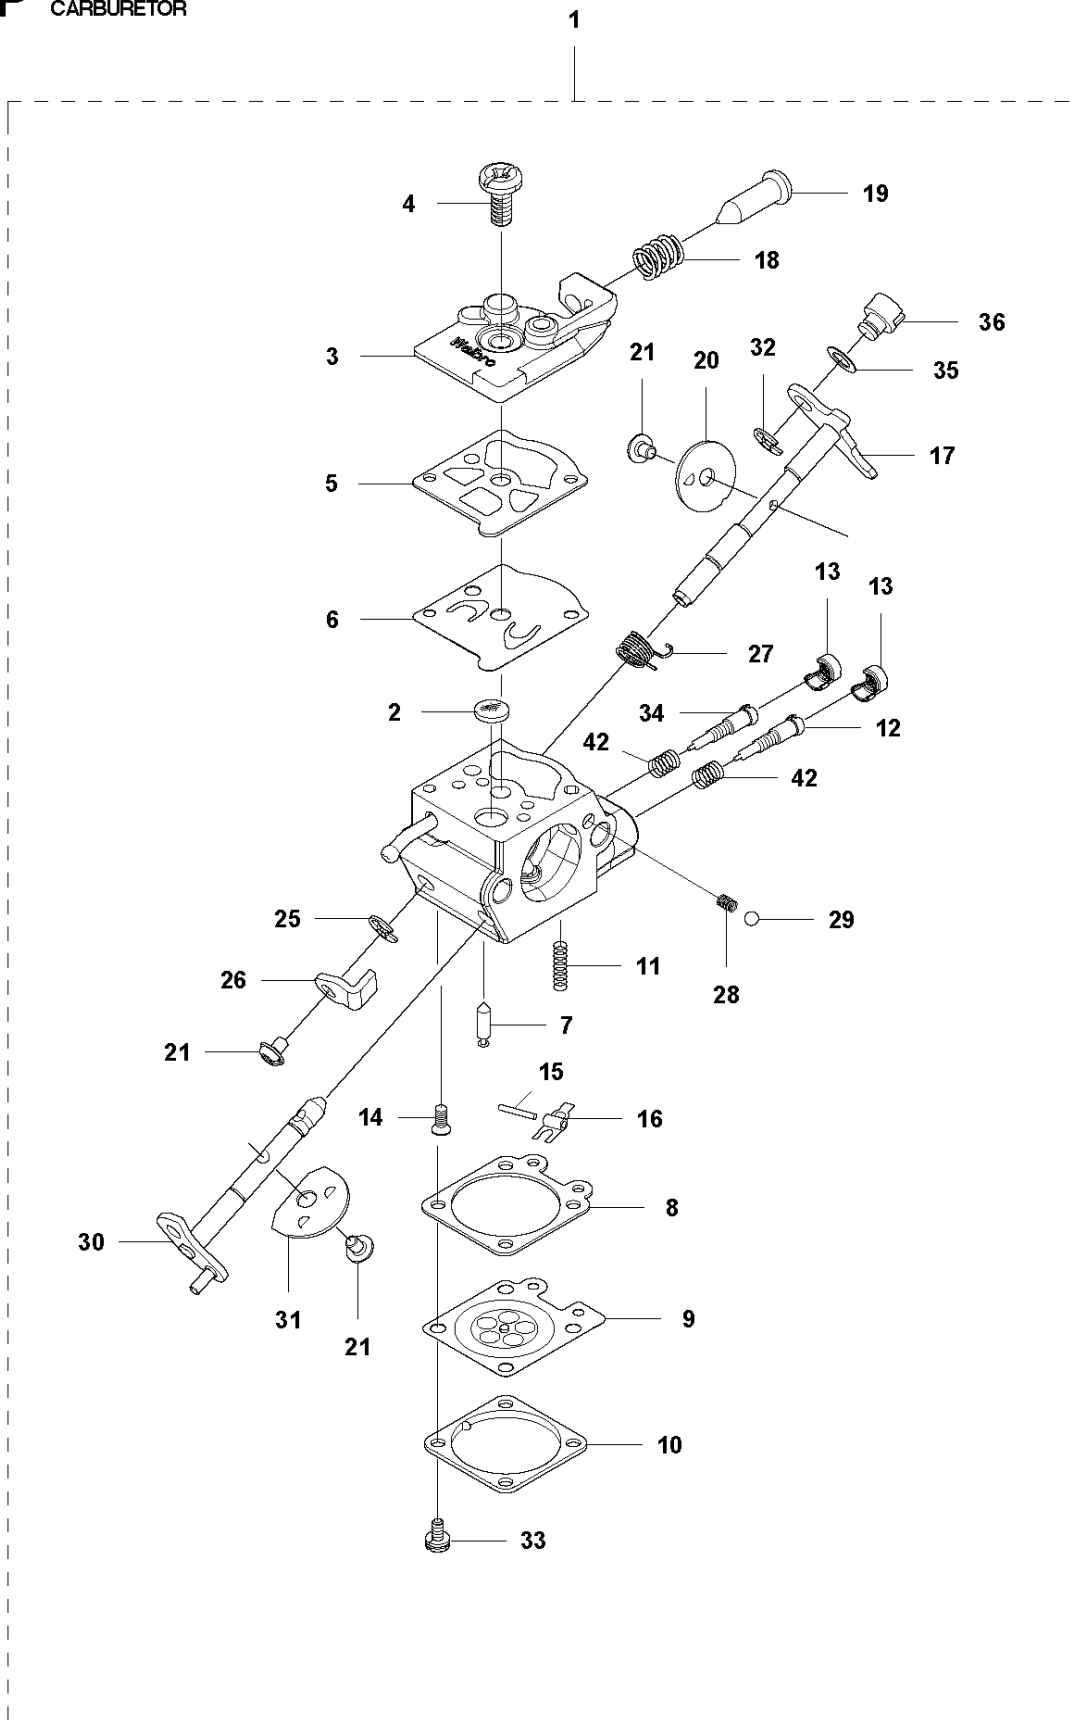

## BEVEL GEAR

543 RBK, 2013-02

Ref	Part No	Description	Remark	QTY KIT
1	537 29 58-03	BEVEL GEAR		1
2	537 29 59-02	GEAR HOUSING		1
3	738 21 99-00	BALL BEARING		1
4	505 13 33-01	SPARE PARTS KIT		1
5	503 25 28-01	BALL BEARING		1
6	735 31 31-10	CIRCLIP		1
7	738 21 01-10	BALL BEARING		1
8	738 21 01-12	BALL BEARING		1
9	735 31 14-00	CIRCLIP		1
10	735 31 28-10	CIRCLIP		1
11	537 14 74-01	MAGNET		1
12	503 20 15-01	SCREW IHHM		1
13	574 30 68-01	CLAMP		1
14	544 08 76-01	CLAMP		1
15	537 18 95-01	SCREW		1
16	574 40 44-01	LOCKING NUT		1
17	503 20 02-10	SCREW IHSCFM		1
18	574 03 95-01	LOCKING NUT		1
19	537 35 14-02	DRIVER		1
20	537 34 35-01	SUPPORT FLANGE		1
21	503 22 73-01	NUT		1
22	503 20 03-25	SCREW IHSCFM		2

## CARBURETOR

543 RBK, 2013-02

Ref	Part No	Description	Remark	QTY KIT	
1	577 99 28-05	CARBURETOR	WTEA-7B	1	
2	520 95 70-01	SCREEN		1	1
3	577 80 69-01	COVER		1	1
4	520 97 63-01	SCREW		1	1
5	520 95 48-01	GASKET		1	1
6	520 95 49-01	DIAPHRAGM		1	1
7	521 08 54-01	VALVE.INLET		1	1
8	516 97 21-01	GASKET METERI		1	1
9	577 80 70-01	DIAPHRAGM		1	1
10	514 18 92-01	COVER		1	1
11	578 89 54-01	SPRING		1	1
12	578 91 31-01	NEEDLE		1	1
13	578 91 30-01	CAP		2	1
14	577 80 71-01	SCREW		1	1
15	520 97 74-01	PIN		1	1
16	577 80 72-01	LEVER		1	1
17	578 89 55-01	SHAFT		1	1
18	513 59 32-01	SPRING		1	1
19	577 81 57-01	SCREW		1	1
20	514 25 19-01	VALVE.THROTTLE		1	1
21	520 75 98-01	SCREW		3	1
25	505 05 65-01	RING		1	1
26	577 81 58-01	LEVER		1	1
27	577 81 55-01	SPRING		1	1
28	514 24 33-01	SPRING.CHOKE		1	1
29	514 24 26-01	BALL		1	1
30	577 81 64-01	SHAFT		1	1
31	579 36 71-01	VALVE		1	1
32	506 73 86-01	RING		1	1
33	520 97 88-01	SCREW ASSY		4	1
34	578 91 29-01	NEEDLE		1	1
35	516 52 42-01	WASHER		1	1
36	513 40 08-01	SWIVEL		1	1
42	578 91 28-01	SPRING	SPRING	2	1