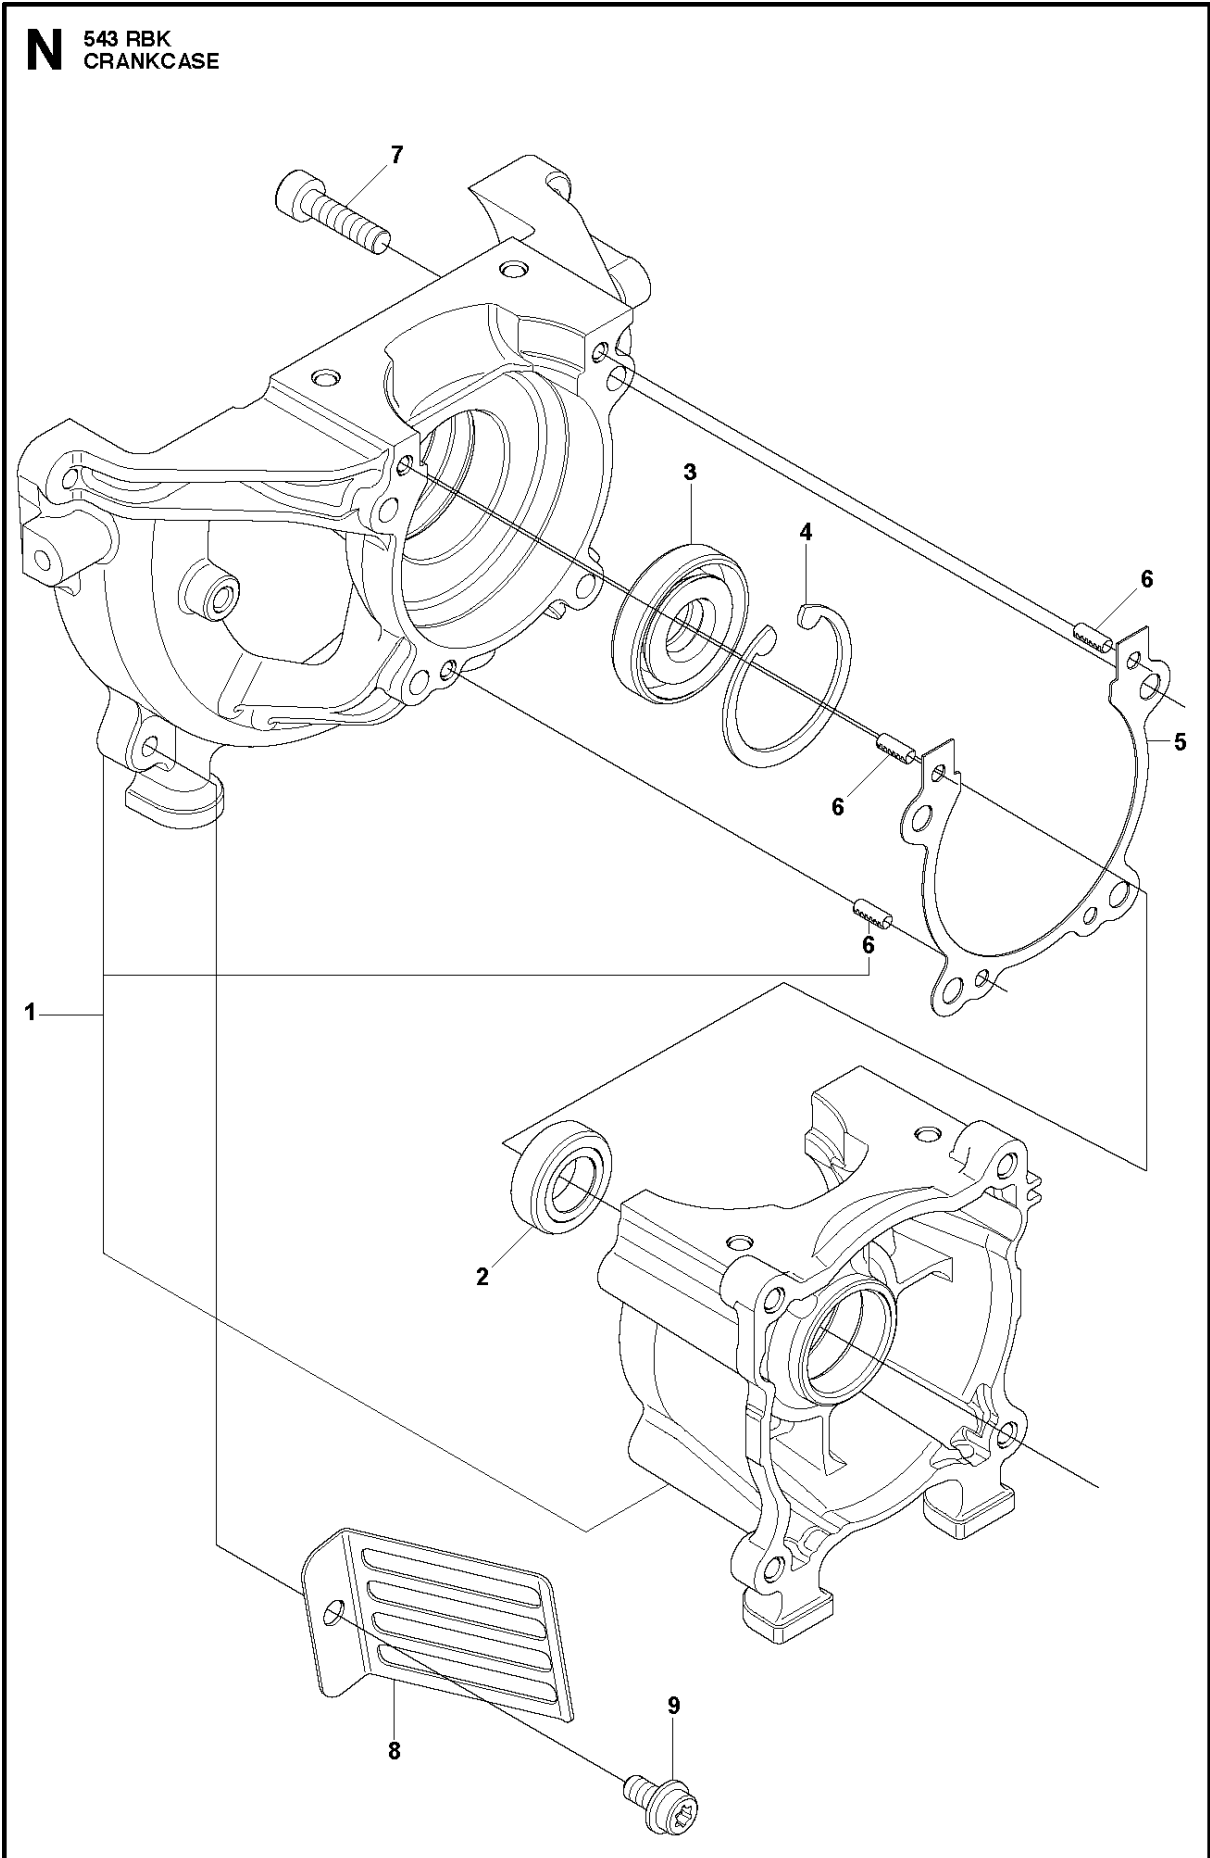

CRANKCASE

543 RBK, 2013-02

Ref	Part No	Description	Remark	QTY	KIT
1	521 62 35-02	CASE		1	
2	504 12 15-01	SEALING		1	
3	505 29 67-01	SEAL		1	
4	504 12 10-01	SNAP RING		1	
5	521 62 36-01	GASKET		1	
6	505 29 61-01	PIN		3	1
7	577 94 20-01	BOLT		4	
8	515 41 26-01	GUARD		1	
9	521 51 59-01	BOLT		1