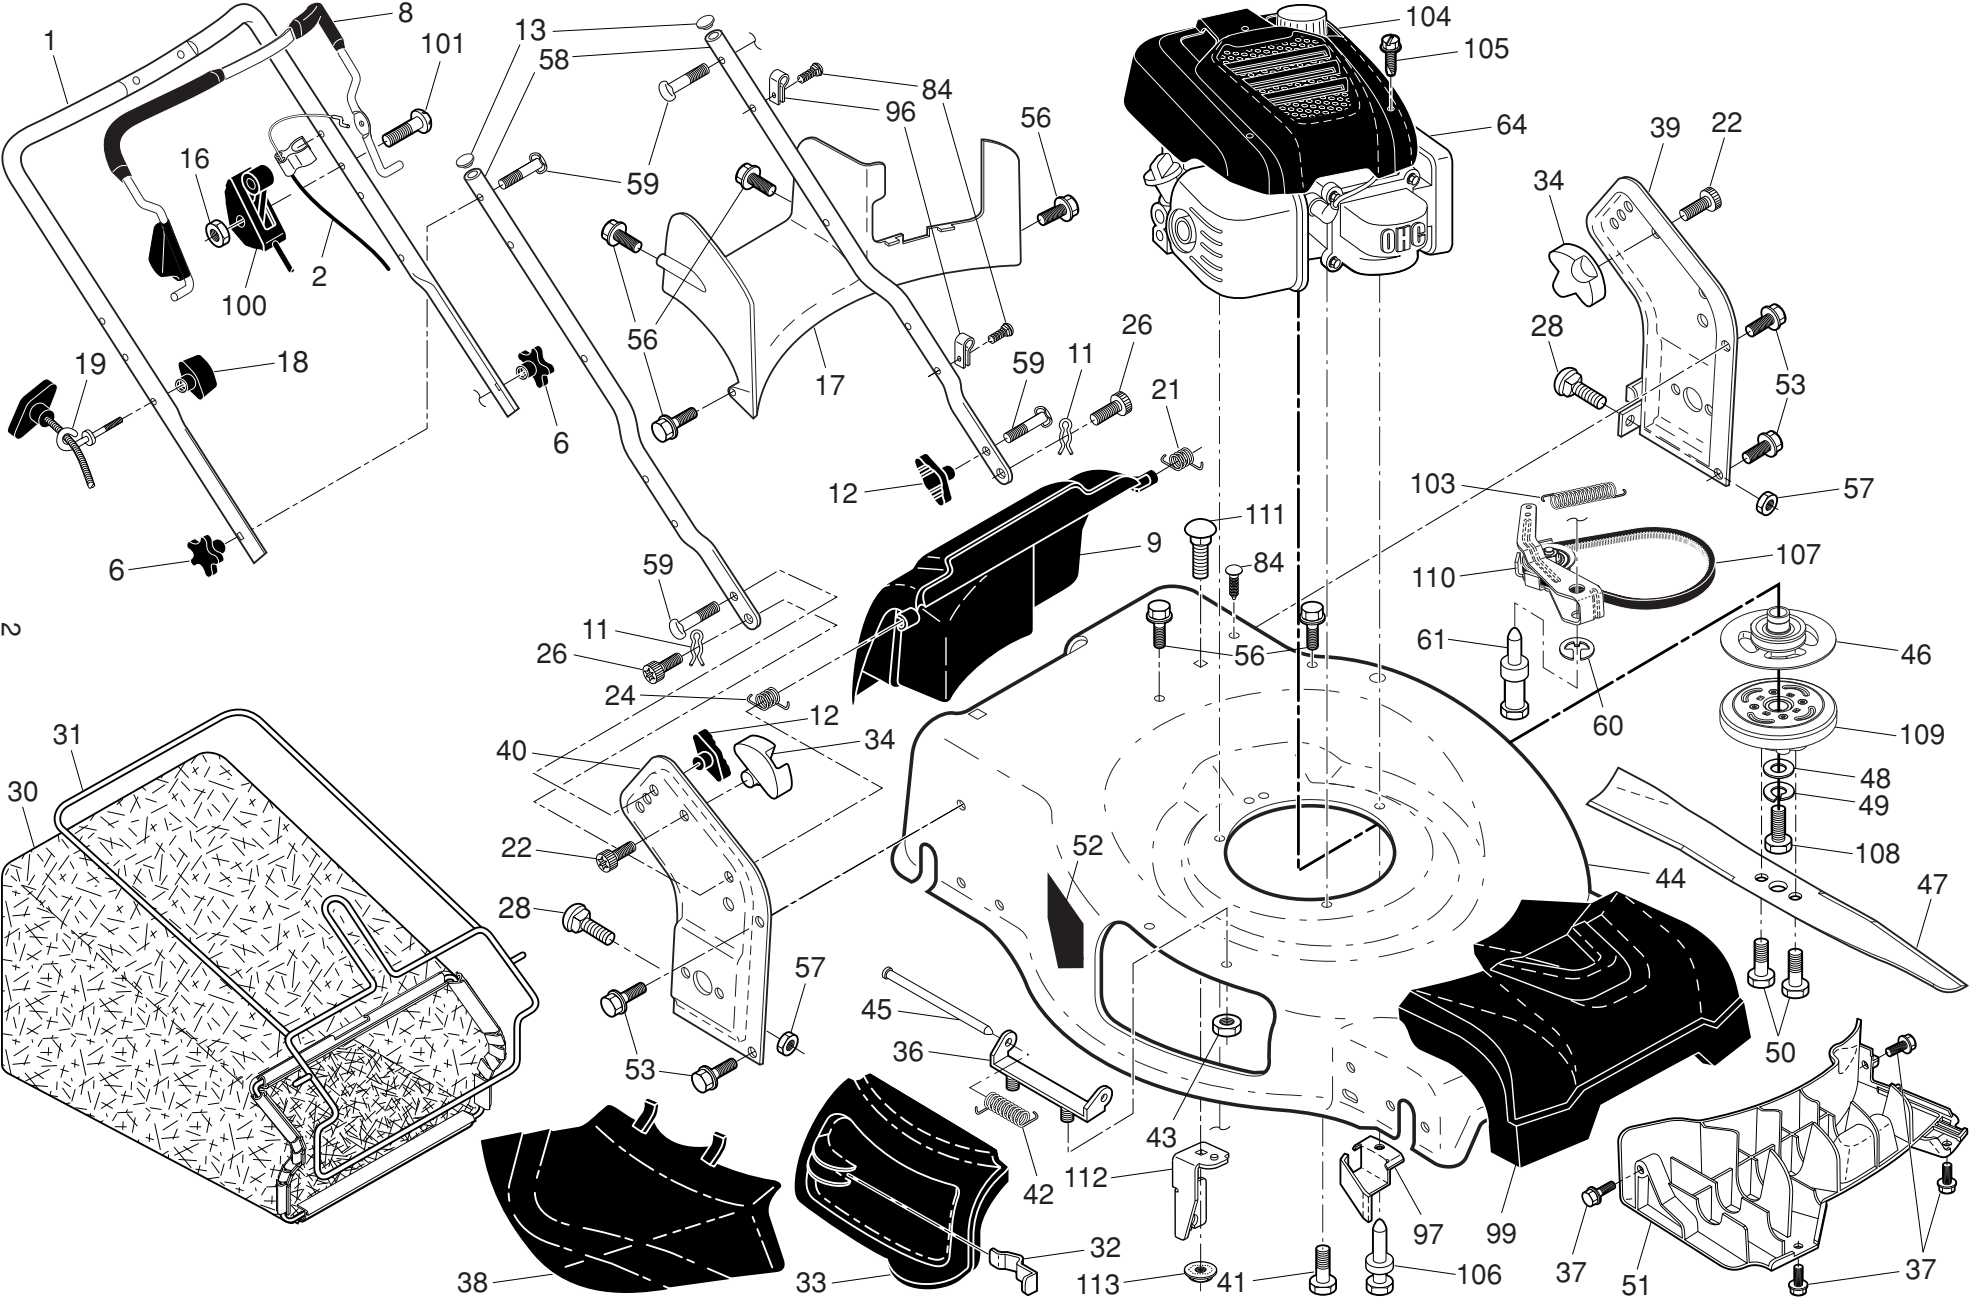

HUSQVARNA ROTARY LAWN MOWER - MODEL NO. LC 356VB (96141028800) PRODUCT NO. 961 41 02-88

HUSQVARNA ROTARY LAWN MOWER - MODEL NO. LC 356VB (96141028800) PRODUCT NO. 961 41 02-88

KEY NO.	PART NO.	DESCRIPTION	KEY NO.	PART NO.	DESCRIPTION
1	580 63 87-06	Upper Handle	49	532 85 02-63	Washer, Lock
2	579 48 42-02	Cable, Blade Brake / Clutch Control	50	532 18 04-60	Bolt, Hex Head, Grade 8
6	532 18 23-98	Handle Knob, Star	51	581 23 89-01	Front Baffle
8	585 64 53-09	Control Bar Assembly (Includes Blade Control Lever, Roll Pin and Spring)	52	532 18 21-66	Decal, Danger
9	532 43 13-91	Rear Door Assembly	53	817 00 05-10	Screw
11	532 42 55-75	Hairpin, Door/Handle Pivot	56	817 41 13-12	Screw, Hex Washer Head #13 x 3/4
12	532 19 19-38	Handle Knob, Standard	57	532 15 53-77	Nut, Hex
13	532 43 75-16	Pug, Handle Bar	58	532 44 11-97	Bar, Lower Handle
16	532 13 20-04	Nut, Hex	59	532 19 15-74	Handle Bolt
17	581 78 21-01	Rear Baffle	60	579 48 28-01	E-Ring
18	581 91 26-01	T-Knob	61	581 42 45-01	Bolt, Pivot, Tension Arm
19	581 90 21-01	Rope Guide	64	- - -	Engine, Honda, Model Number GCV160-AOSBHE (order parts from Honda Engines)
21	532 41 99-49	Spring, Rear Door, LH, Black	84	532 42 81-24	Fastener, Push
22	532 14 18-41	Screw, Panhead, Torx #20	96	532 19 79-91	Clip, Cable
24	532 41 99-48	Spring, Rear Door, RH, Grey	97	581 11 53-02	Belt Keeper
26	532 41 99-45	Screw, Rear Door/Handle Pivot	99	532 43 73-89	Cover, Drive
28	872 25 05-05	Bolt, Carriage 5/16-18 x 5/8	100	532 43 94-68	Control, Throttle/Engine
30	580 94 34-05	Grassbag	101	532 18 33-65	Screw
31	532 41 99-51	Frame, Grass Catcher	103	581 53 07-01	Spring, Brake Reset
32	532 44 11-92	Latch, Mulcher Door	104	580 29 00-01	Shroud, Engine
33	532 41 99-27	Mulcher Door	105	580 76 87-01	Mounting Screw, Engine Shroud
34	532 43 81-34	Bracket, Grassbag	106	579 14 69-01	Bolt, Brake Reset Spring
36	532 17 57-35	Hinge Bracket Assembly	107	579 27 32-01	Belt, Blade Brake/Clutch
37	532 43 73-45	Screw, Hex Washer Head	108	532 85 10-84	Bolt, Blade Brake/Clutch
38	532 42 61-29	Discharge Deflector	109	581 30 81-01	Free Hub/Blade Adapter
39	581 35 37-02	Handle Bracket, LH	110	581 35 45-01	Tension Arm Assembly, Blade Brake/Clutch
40	581 35 36-02	Handle Bracket, RH	111	872 14 04-05	Bolt, Carriage 1/4-20
41	532 15 04-06	Screw, Dogpoint 3/8-16 x 1-1/8	112	579 47 18-02	Bracket, Mounting, Blade Brake/Clutch Cable
42	532 19 30-00	Spring, Torsion			
43	532 19 17-30	Nut, Hex, Nylock	113	532 43 81-30	Nut, Hex, Flanged 1/4-20
44	581 70 83-17	Kit, Lawn Mower Housing	--	115 62 69-20	Operator's Manual, European
45	532 17 56-50	Rod, Hinge	--	115 62 69-10	Operator's Manual, Scandinavian
46	581 27 74-01	Blade Brake/Clutch Assembly	--	115 62 69-50	Operator's Manual, East Bloc
47	581 04 52-03	Blade, 22"	--	115 62 69-40	Operator's Manual, Baltic
48	579 27 38-01	Washer, Flat			

NOTE: All component dimensions given in U.S. inches. 1 inch = 25.4 mm. **IMPORTANT:** Use only Original Equipment Manufacturer (O.E.M.) replacement parts. Failure to do so could be hazardous, damage your lawn mower and void your warranty.