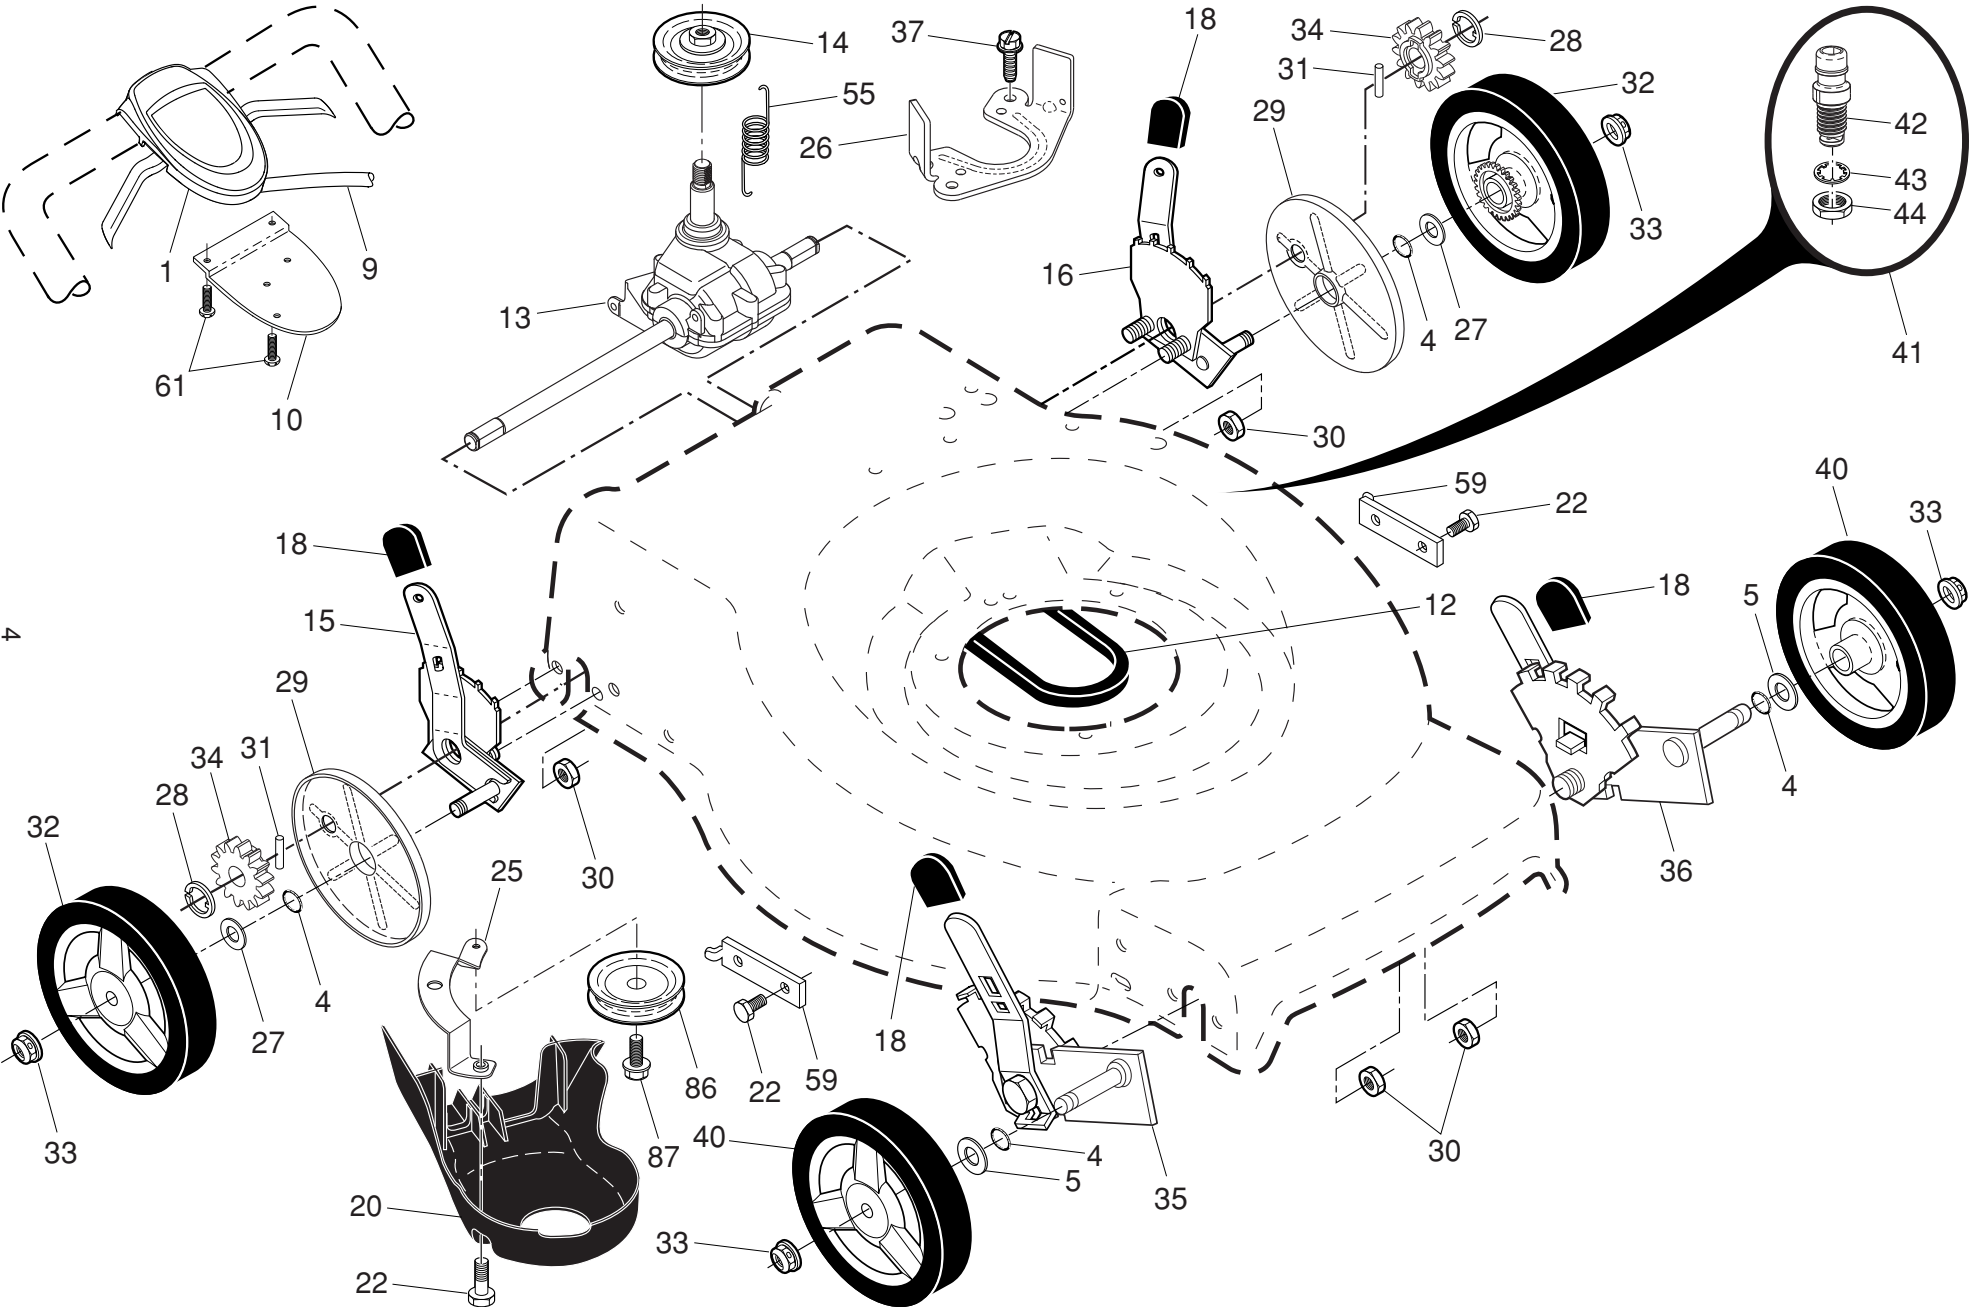

HUSQVARNA ROTARY LAWN MOWER - MODEL NO. LC 356VB (96141028800) PRODUCT NO. 961 41 02-88

HUSQVARNA ROTARY LAWN MOWER - MODEL NO. LC 356VB (96141028800) PRODUCT NO. 961 41 02-88

KEY NO.	PART NO.	DESCRIPTION	KEY NO.	PART NO.	DESCRIPTION
1	581 95 05-01	Drive Control Assembly (Includes Cable)	29	581 84 04-01	Cover, Dust, Wheel
4	532 19 74-80	O-Ring	30	532 19 17-30	Bolt, Hex Head 5/16-18
5	532 08 83-48	Washer, Flat	31	532 40 48-45	Pawl, Drive
9	581 95 21-01	Cable, Drive	32	581 68 51-01	Wheel & Tire Assembly, Rear
10	532 43 27-90	Mounting Bracket, Drive Control	33	532 40 91-48	Nut, Flangelock 3/8-16
12	532 40 65-57	Belt, Drive	34	532 40 48-35	Pinion
13	581 68 08-01	Gear Case Assembly, Complete	35	532 43 78-72	Kit, Wheel Adjuster, Front, RH
14	532 19 41-28	Pulley, Drive	36	532 43 78-71	Kit, Wheel Adjuster, Front, LH
15	581 49 79-01	Wheel Adjuster, Rear, RH	37	532 16 34-09	Screw, Hi-Lo Thread
16	581 49 79-02	Wheel Adjuster, Rear, LH	40	532 41 08-31	Wheel & Tire Assembly, Front
18	532 70 10-37	Selector Knob	41	532 43 84-89	Kit, Water Washout Assembly
20	580 80 69-01	Debris Shield	42	532 43 49-94	Fitting, Water Washout
22	817 00 05-10	Bolt, Hex Head	43	532 41 55-85	Washer, Lock, Internal Tooth
25	581 31 38-02	Mounting Bracket, Debris Shield	44	532 41 55-86	Locknut, Hex, with O-Ring
26	532 42 60-66	Belt Keeper	55	581 35 13-01	Spring, Return
27	532 06 77-25	Washer	59	532 44 21-13	Support Bracket, Front Axle
28	812 00 00-58	E-Ring 7/16	61	532 18 16-98	Screw
			86	580 36 43-01	Pulley, Idler
			87	581 12 76-01	Screw

NOTE: All component dimensions given in U.S. inches. 1 inch = 25.4 mm. **IMPORTANT:** Use only Original Equipment Manufacturer (O.E.M.) replacement parts. Failure to do so could be hazardous, damage your lawn mower and void your warranty.