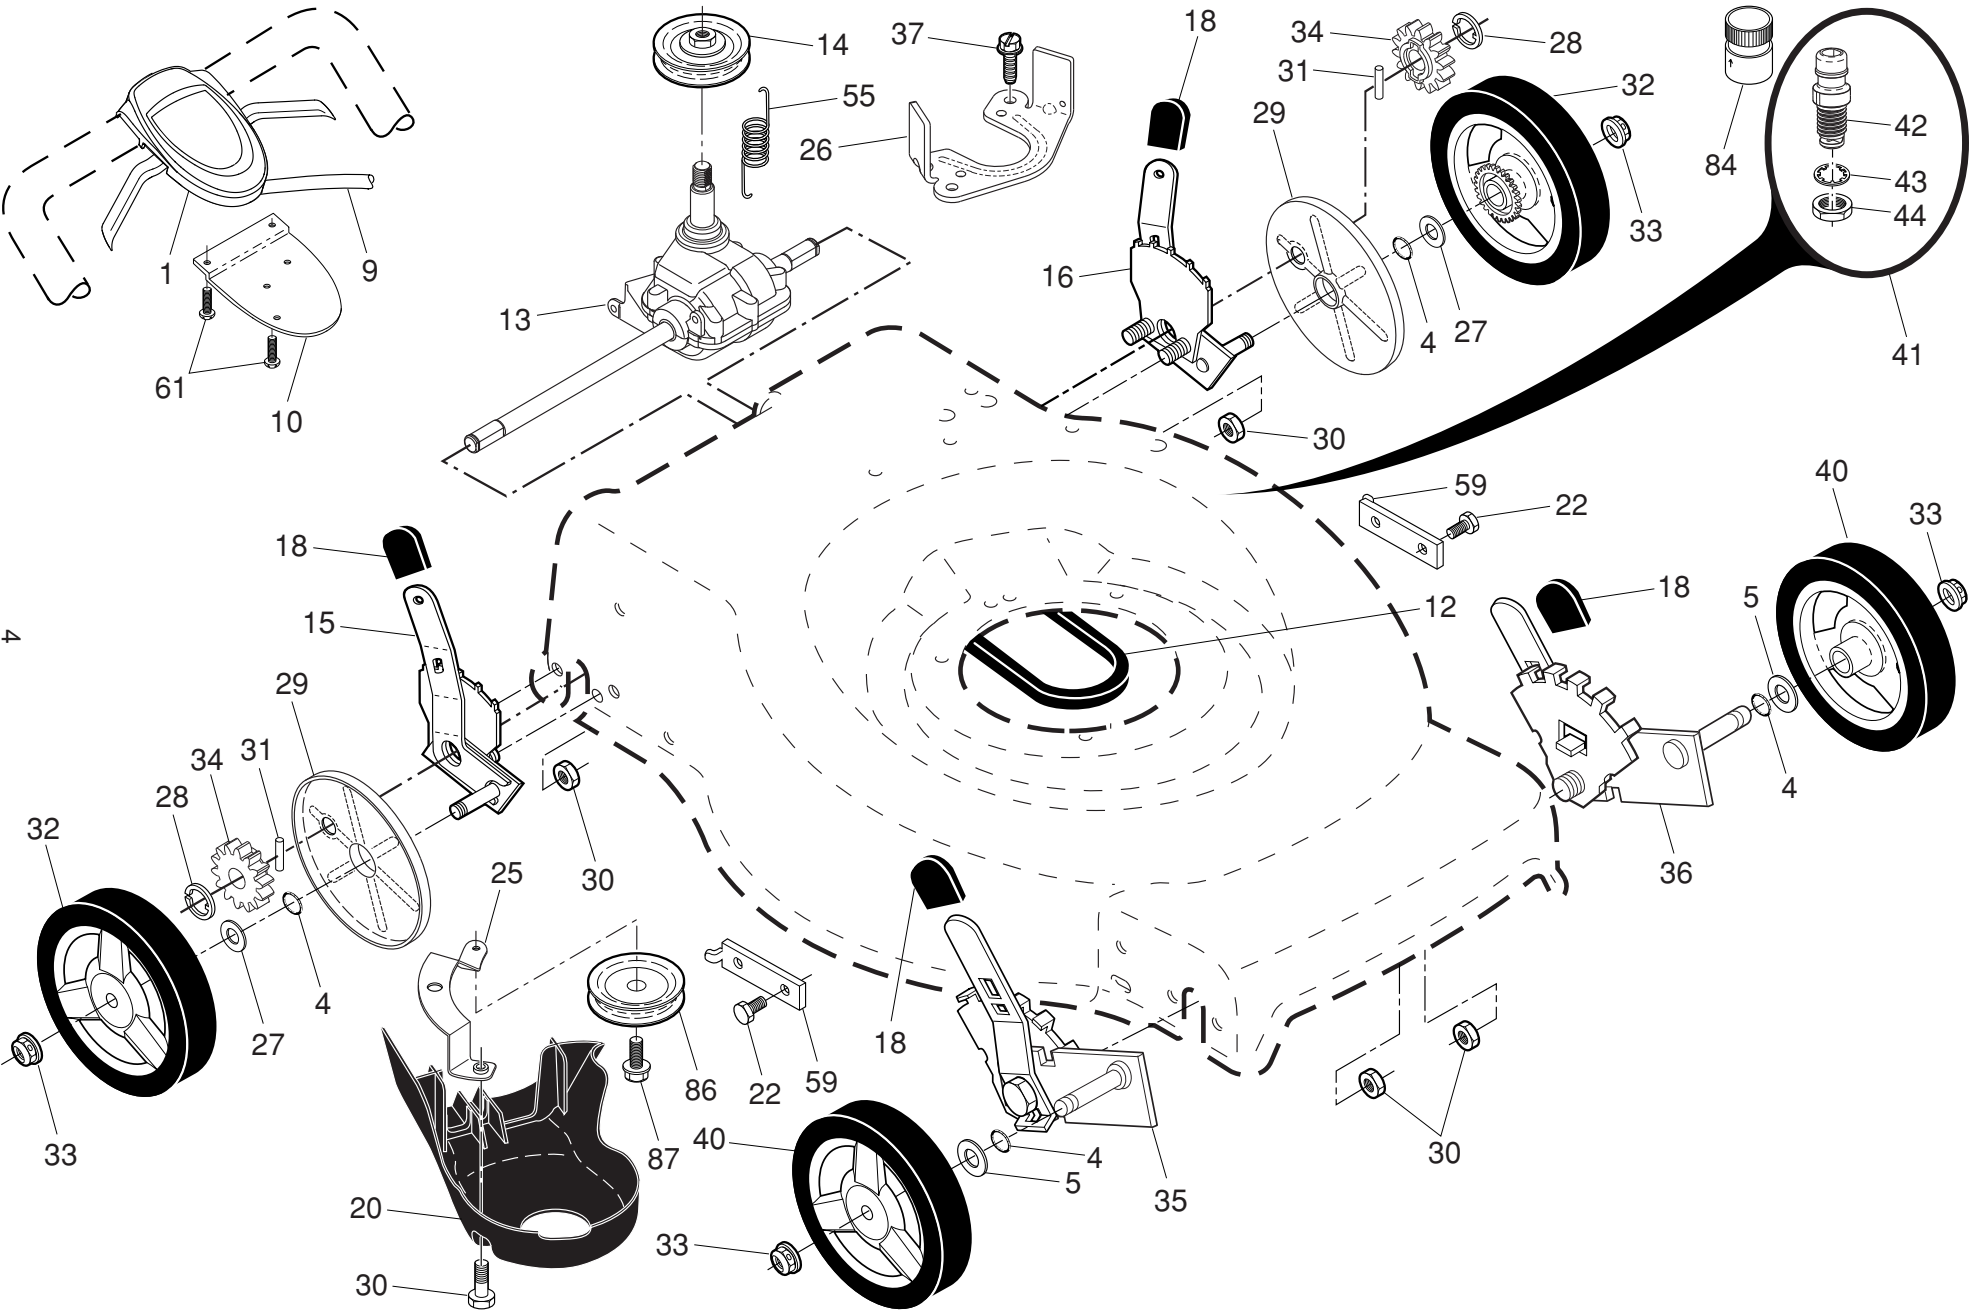

HUSQVARNA ROTARY LAWN MOWER - MODEL NUMBER LC56 B (96141027300) PRODUCT NO. 961 41 02-73

HUSQVARNA ROTARY LAWN MOWER - MODEL NUMBER LC56 B (96141027300) PRODUCT NO. 961 41 02-73

KEY NO.	PART NO.	DESCRIPTION	KEY NO.	PART NO.	DESCRIPTION
1	581 95 05-01	Drive Control Assembly (Includes Cable)	30	532 19 17-30	Bolt, Hex Head 5/16-18
4	532 19 74-80	O-Ring	31	532 40 48-45	Pawl, Drive
5	532 08 83-48	Washer, Flat	32	581 68 51-01	Wheel & Tire Assembly, Rear
9	532 43 16-50	Cable, Drive	33	532 40 91-48	Nut, Flangelock 3/8-16
10	532 43 27-90	Mounting Bracket, Drive Control	34	532 40 48-35	Pinion
12	532 40 65-57	Belt, Drive	35	532 43 78-72	Kit, Wheel Adjuster, Front, RH
13	581 68 08-01	Gear Case Assembly, Complete	36	532 43 78-71	Kit, Wheel Adjuster, Front, LH
14	532 19 41-28	Pulley, Drive	37	532 16 34-09	Screw, Hi-Lo Thread
15	581 49 79-01	Wheel Adjuster, Rear, RH	40	532 41 08-31	Wheel & Tire Assembly, Front
16	581 49 79-02	Wheel Adjuster, Rear, LH	41	532 43 84-89	Kit, Water Washout Assembly
18	532 70 10-37	Selector Knob	42	532 43 49-94	Fitting, Water Washout
20	580 80 69-01	Debris Shield	43	532 41 55-85	Washer, Lock, Internal Tooth
22	817 00 05-10	Bolt, Hex Head	44	532 41 55-86	Locknut, Hex, with O-Ring
25	581 31 38-02	Mounting Bracket, Debris Shield	55	581 35 13-01	Spring, Return
26	532 42 60-66	Belt Keeper	59	532 44 21-13	Support Bracket, Front Axle
27	532 06 77-25	Washer	61	532 18 16-98	Screw
28	812 00 00-58	E-Ring 7/16	84	532 41 64-05	Adapter, Quick-Connect
29	581 84 04-01	Cover, Dust, Wheel	86	580 36 43-01	Pulley, Idler
			87	581 12 76-01	Screw

NOTE: All component dimensions given in U.S. inches. 1 inch = 25.4 mm. **IMPORTANT:** Use only Original Equipment Manufacturer (O.E.M.) replacement parts. Failure to do so could be hazardous, damage your lawn mower and void your warranty.