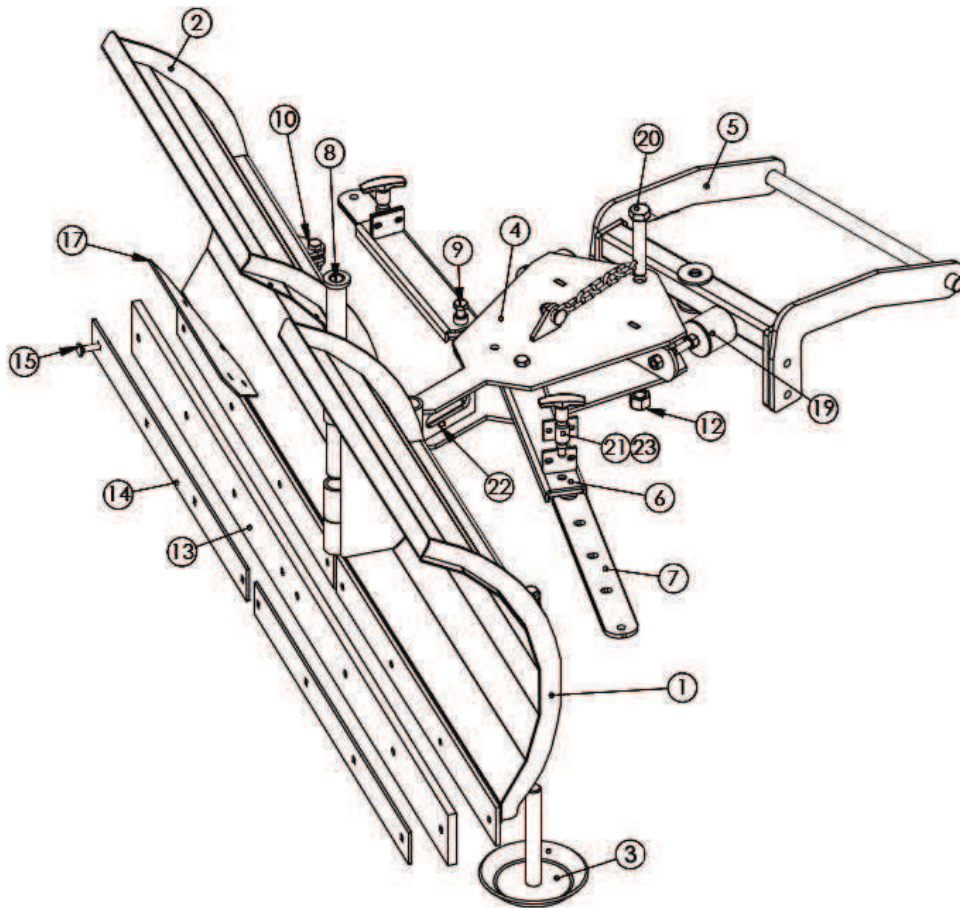

SweepTech AB, Skänninge

Tel. 0142-880 90

www.sweeptech.se

SPAREPARTLIST

Pos	Part #	Description	Qty
1	5253246-01	Blade, Left side	1
2	5253247-01	Blade, Right side	1
3	5253248-01	Skid shoe	2
4	5253249-01	Frame	1
5	5253250-01	Attachment Plate	1
6	5253251-01	Linkage	2
7	5253252-01	Linkage	2
8	5253253-01	Axle	1
9	5253263-01	Bolt, M10x75	2
10	7252499-71	Bolt, M10x40	2
12	5253264-01	Nut, Lock, M16	1
13	5253254-01	Rubber Blade	1
14	5253255-01	Mounting Plate	2
15	7252457-71	Bolt, M8x35	8
17	5253256-01	Rubber, Protection	1
19	5253257-01	Rubber Damper	1
20	5253265-01	Bolt, M16x80	1
21	5253258-01	Locker	2
22	5253266-01	Screw, M5x6	1
23	5253260-01	Handle	2