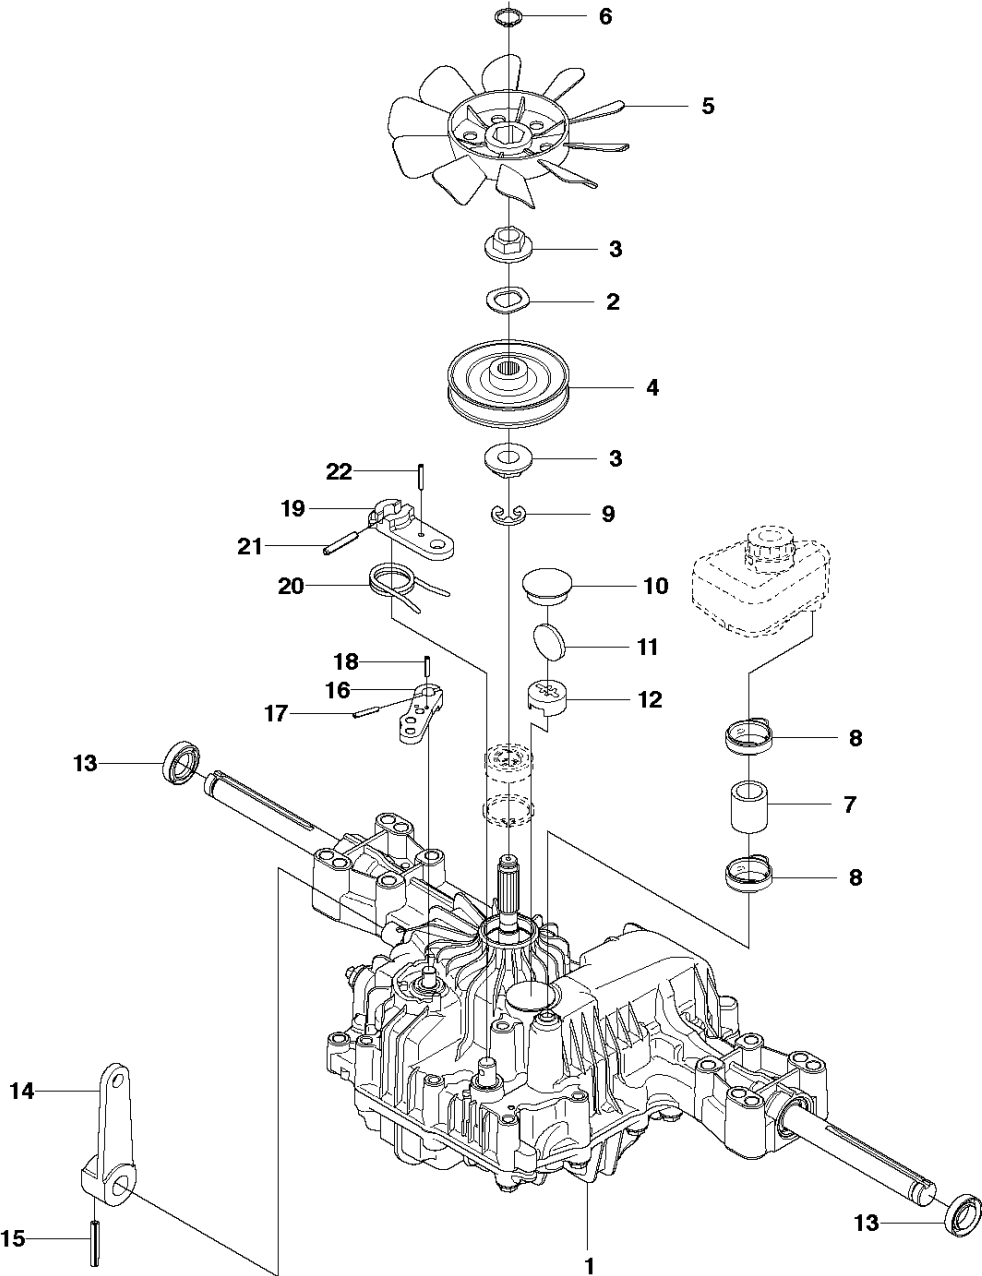

HYDROSTAT K46 EU

TRANSMISSION

R215 TX, 967150801, 2013

Ref	Part No	Description	Remark	QTY KIT	
1	506 98 63-01	TRANSMISSION		1	
2	506 98 65-01	SPRING WASHER		1	
3	506 98 66-01	DISTANCE		2	
4	502 45 19-01	PULLEY		1	
5	506 98 68-01	FAN		1	
6	735 31 15-00	CIRCLIP		1	
7	502 45 16-01	TUBE		1	
8	506 98 70-01	HOSE CLAMP		2	
9	535 40 28-07	CLIP		1	1
10	535 40 28-32	PLUG		1	1
11	535 40 28-29	MAGNET		1	1
12	502 45 20-01	MAGNET HOLDER		1	1
13	535 40 28-37	SEALING		2	1
14	502 45 32-01	CONTROL LEVER		1	1
15	535 40 28-09	PIN RETAINING SCREW		1	1
16	535 40 28-17	LEVER		1	1
17	535 40 28-16	PIN RETAINING SCREW		1	1
18	535 40 28-33	PIN RETAINING SCREW		1	1
19	535 40 28-38	LEVER		1	1
20	535 40 28-39	RETURN SPRING		1	1
21	535 40 28-40	PIN RETAINING SCREW		1	1
22	535 40 28-41	PIN RETAINING SCREW		1	1