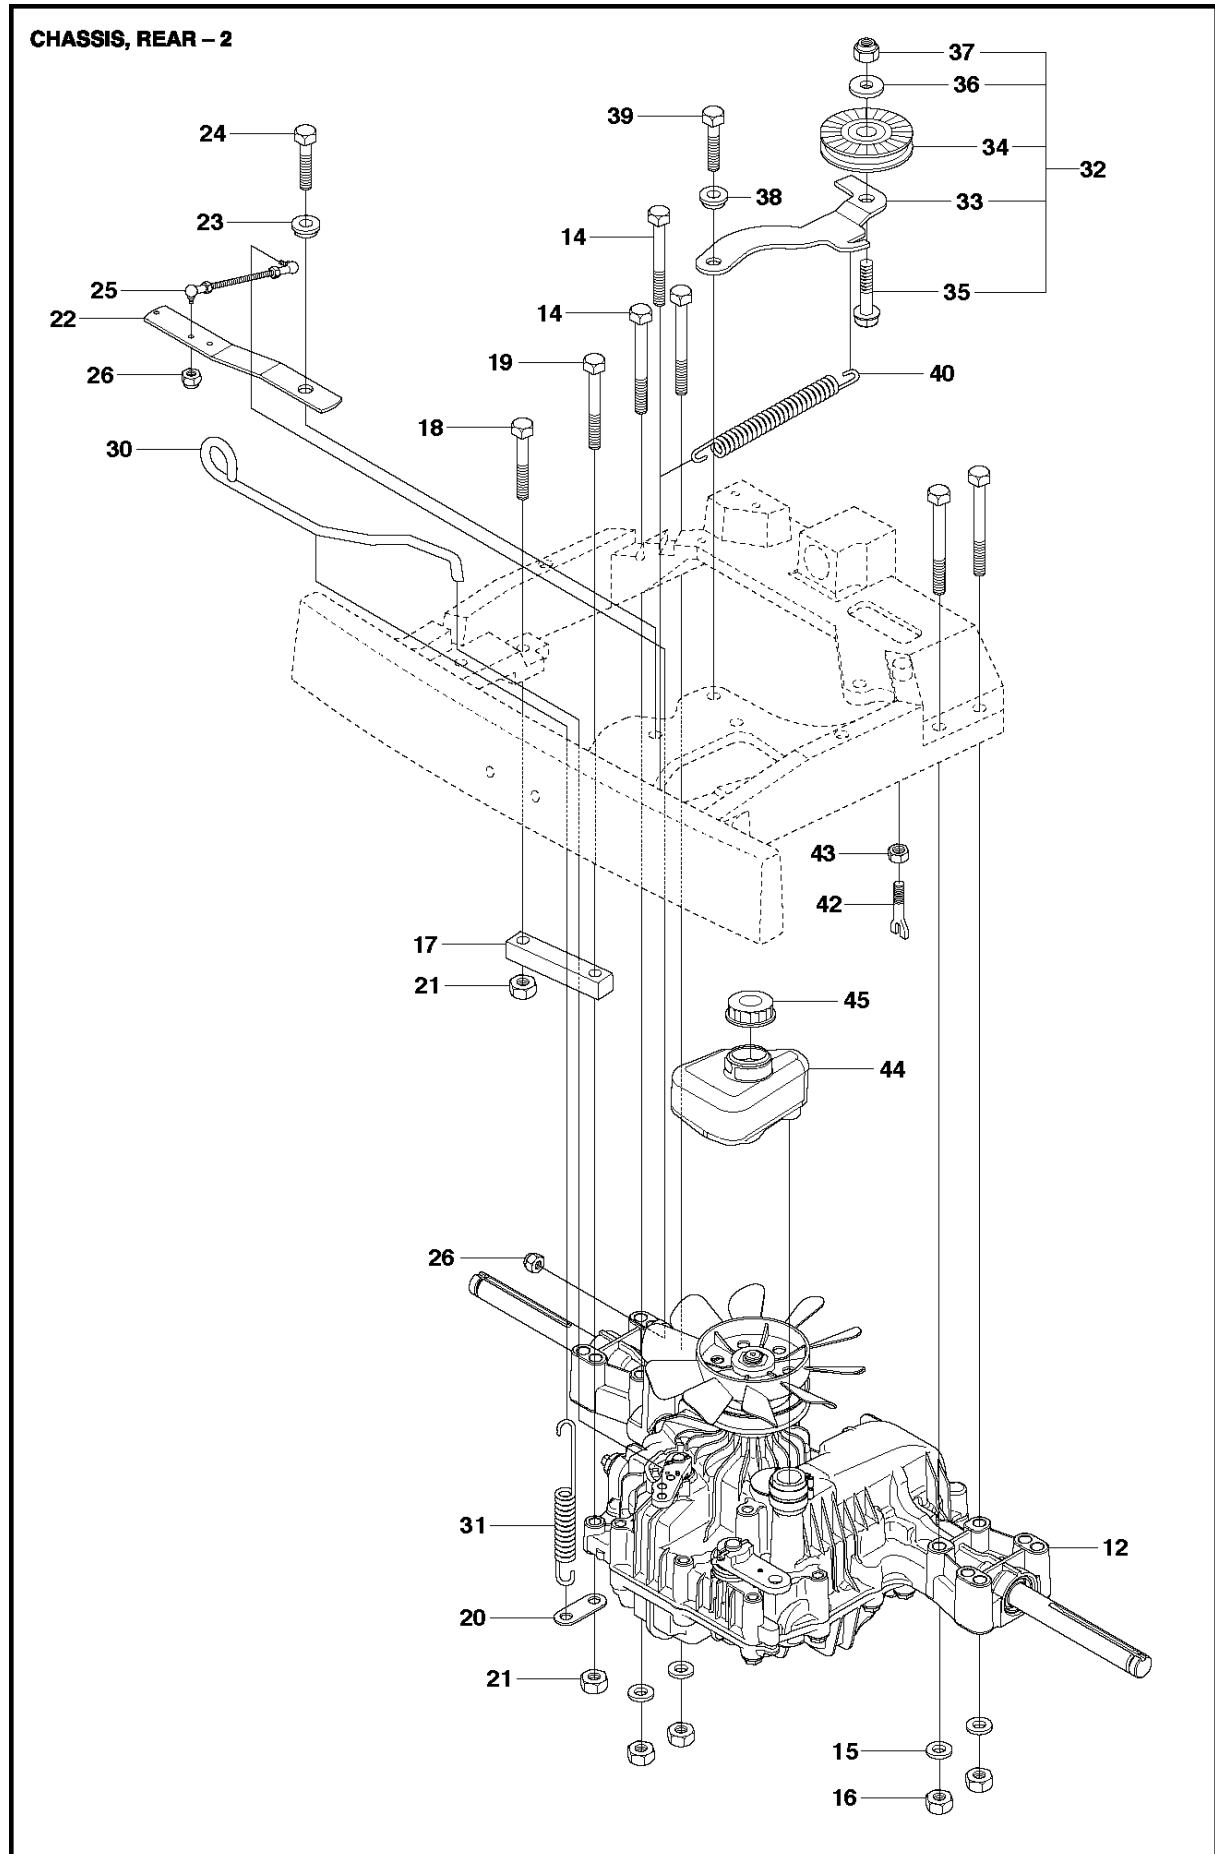

CHASSIS REAR

R215 TX, 967150801, 2013

Ref	Part No	Description	Remark	QTY	KIT
12	506 98 63-01	TRANSMISSION		1	
14	725 24 67-51	SCREW EHHM		5	
15	734 11 64-01	WASHER		4	
16	731 23 18-01	HEXAGON NUT		4	
17	506 98 72-01	MOMENTFÄSTE		1	
18	725 24 59-51	SCREW EHHM		1	
19	725 24 62-51	SCREW EHHM		1	
20	506 59 93-01	LINK		1	
21	731 23 18-01	HEXAGON NUT		2	
22	506 98 74-03	LEVER		1	
23	506 91 87-02	WASHER		1	
24	725 24 51-71	SCREW EHHM		1	
25	506 98 75-01	ADJUSTMENT ROD		1	
26	732 21 14-01	LOCK NUT		2	
30	506 98 82-01	FRIKOPPLINGSSTÅNG		1	
31	506 83 43-01	SPRING		1	
32	506 98 84-01	BELT TENSIONER ASSY		1	
33	506 98 85-01	BELT TENSIONER		1	32
34	506 94 69-01	BELT TENS WHEEL ASSY		1	32
35	725 24 55-51	SCREW		1	32
36	734 11 64-41	WASHER		1	32
37	732 21 18-01	LOCK NUT		1	32
38	506 91 87-02	WASHER		1	
39	725 24 51-71	SCREW EHHM		1	
40	506 98 86-01	SPRING		1	
42	506 98 88-01	PENDULUM		1	
43	731 23 20-51	HEXAGON NUT		1	
44	506 98 90-01	EXPANSION TANK		1	
45	506 98 80-01	TANK CAP ASSY		1