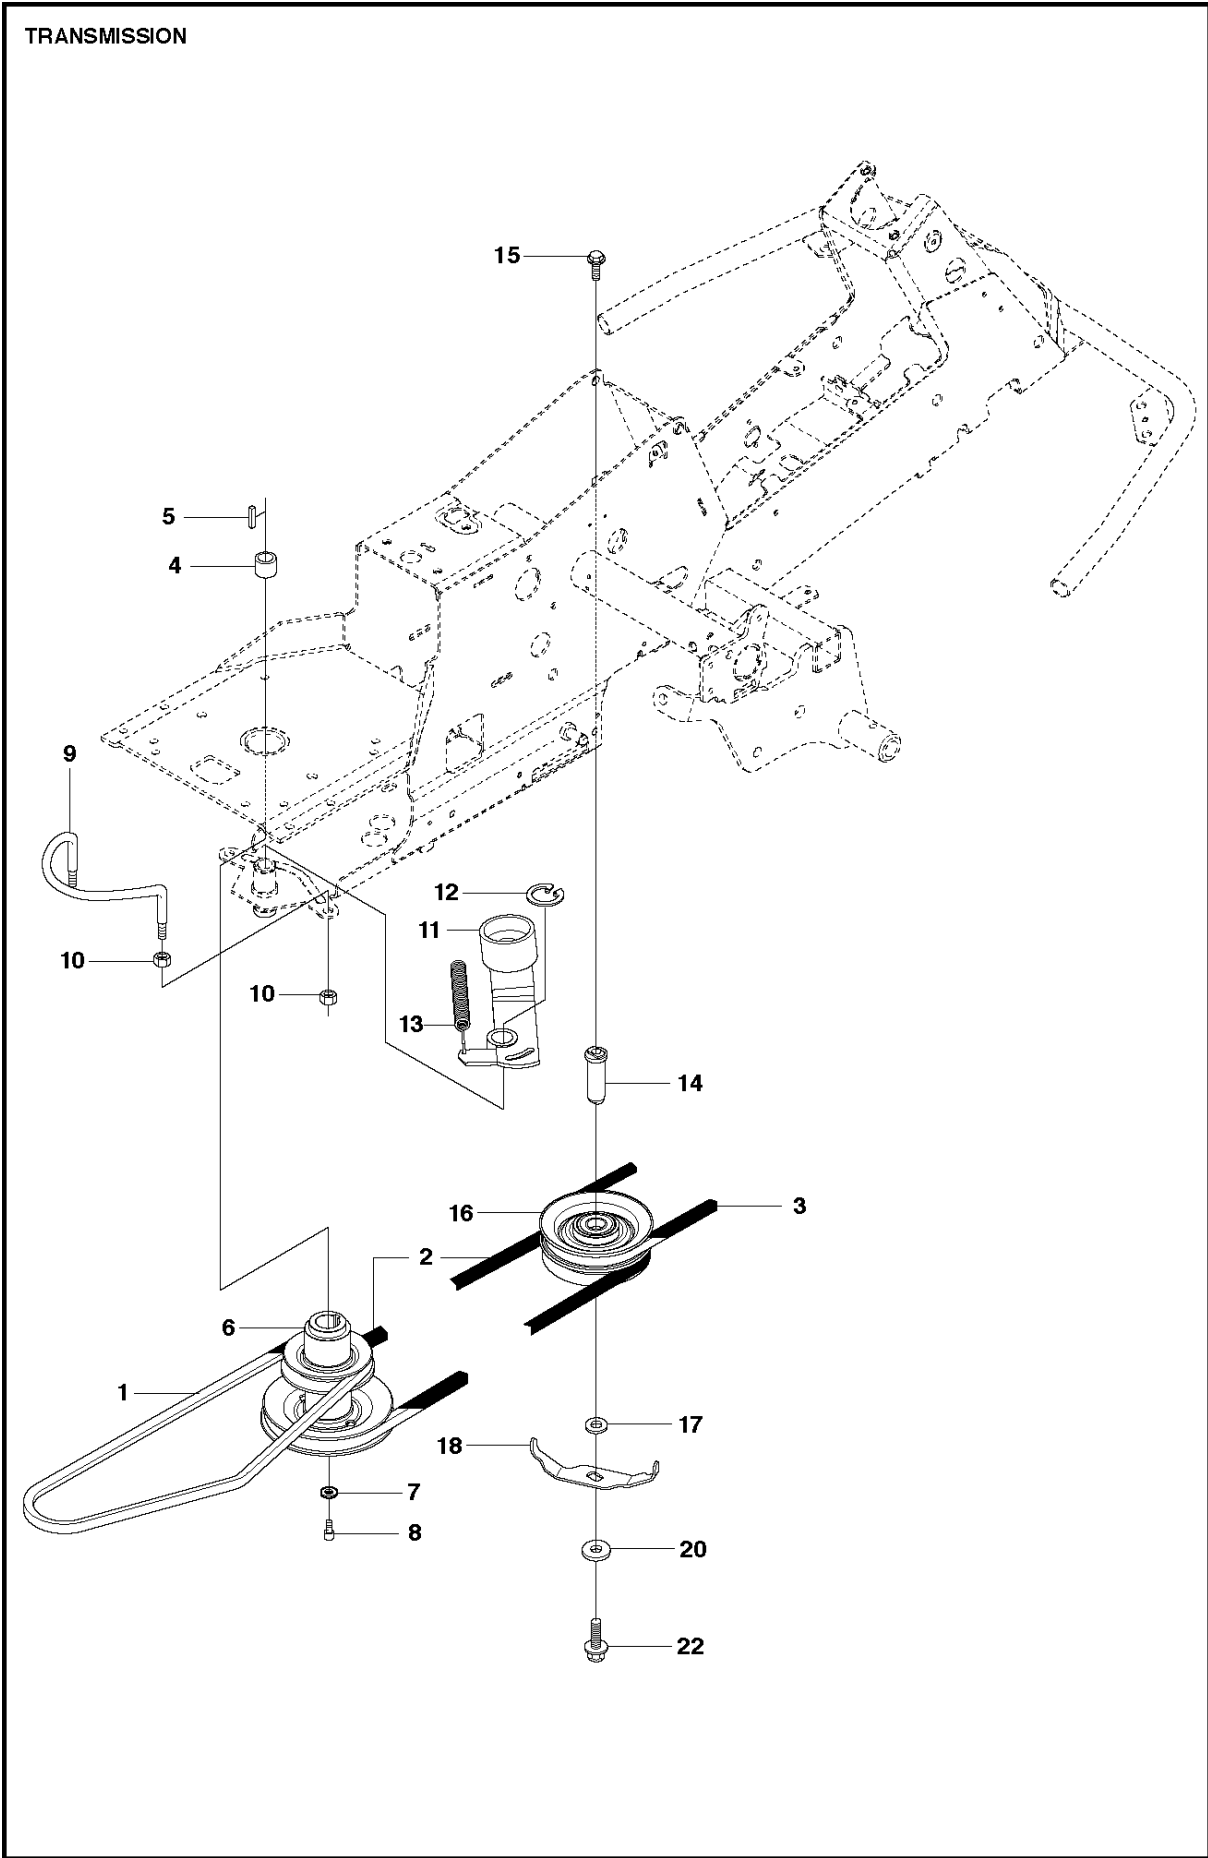

TRANSMISSION

R215 TX, 967150801, 2013

Ref	Part No	Description	Remark	QTY KIT
1	522 93 03-01	BELT		1
2	544 40 02-01	BELT		1
3	544 23 89-01	BELT		1
4	506 50 92-01	SPACING SLEEVE		1
5	506 55 59-01	WEDGE		1
6	535 48 24-01	PULLEY		1
7	506 59 75-01	WASHER		1
8	506 55 60-02	SCREW UNC		1
9	506 66 45-01	BELT GUIDE		1
10	731 23 20-51	HEXAGON NUT		4
11	535 48 44-01	BELT TENSIONER ASSY		1
12	735 31 26-00	CIRCLIP		1
13	506 66 56-01	SPRING		1
14	544 42 61-01	SHAFT		1
15	506 67 54-02	SCREW EHHFM		1
16	535 48 22-01	MELLANHJUL		1
17	506 77 57-01	WASHER		1
18	544 40 53-01	BELT GUIDE		1
20	506 59 75-01	WASHER		1
22	506 57 01-05	SCREW EHHFM		1