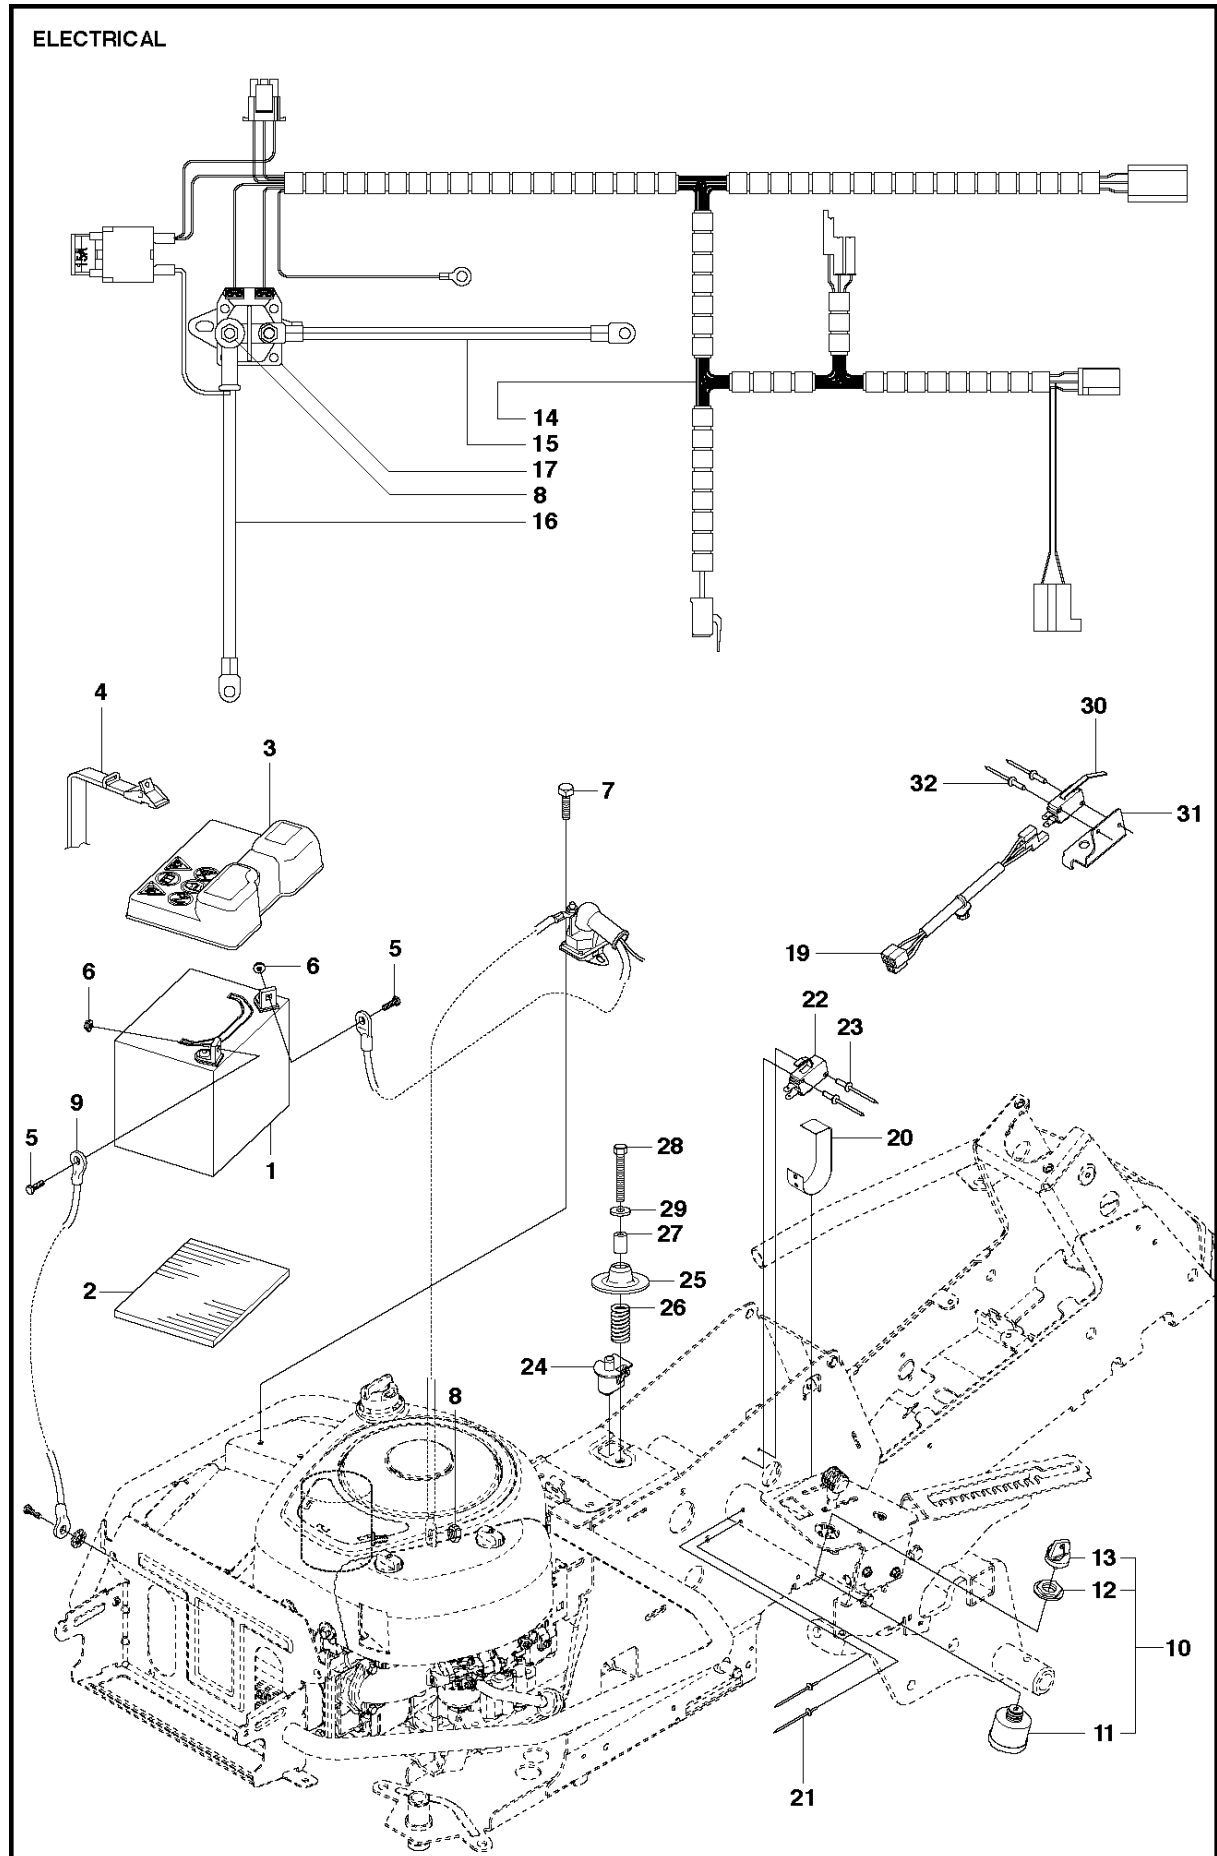

ELECTRICAL

R215 TX, 967150801, 2013

Ref	Part No	Description	Remark	QTY	KIT
1	577 04 16-01	BATTERY		1	
2	535 44 11-01	BATTERY MAT		1	
3	578 20 06-01	COVER		1	
4	506 83 68-02	BATTERY BELT		1	
5	522 62 21-01	SCREW EHHM		2	
6	522 62 43-01	NUT		2	
7	725 23 64-61	SCREW EHHFT		1	
8	506 89 98-01	NUT		3	
9	576 18 38-01	CABLE		1	
10	544 44 21-01	IGNITION SWITCH		1	
11	544 44 22-01	IGNITION SWITCH		1	10
12	544 44 23-01	NUT		1	10
13	544 44 24-01	IGNITION KEY		1	10
14	578 33 83-01	WIRING		1	
15	576 18 40-01	CABLE		1	
16	576 18 39-01	CABLE		1	
17	544 43 98-01	RELAY		1	
19	576 18 54-01	WIRING		1	
20	506 90 93-01	PLATE SPRING		1	
21	722 78 39-02	BLIND RIVET		2	
22	574 31 60-01	SWITCH		1	
23	544 44 07-01	RIVET		2	
24	506 90 96-01	SWITCH		1	
25	506 90 97-01	SPRING WASHER		1	
26	544 44 12-01	SPRING		1	
27	506 90 99-02	SPACING TUBE		1	
28	725 24 60-51	SCREW EHHM		1	
29	734 11 64-01	WASHER		1	
30	574 31 61-01	SWITCH		1	
31	544 41 57-01	BRACKET		1	
32	544 44 07-01	RIVET		2