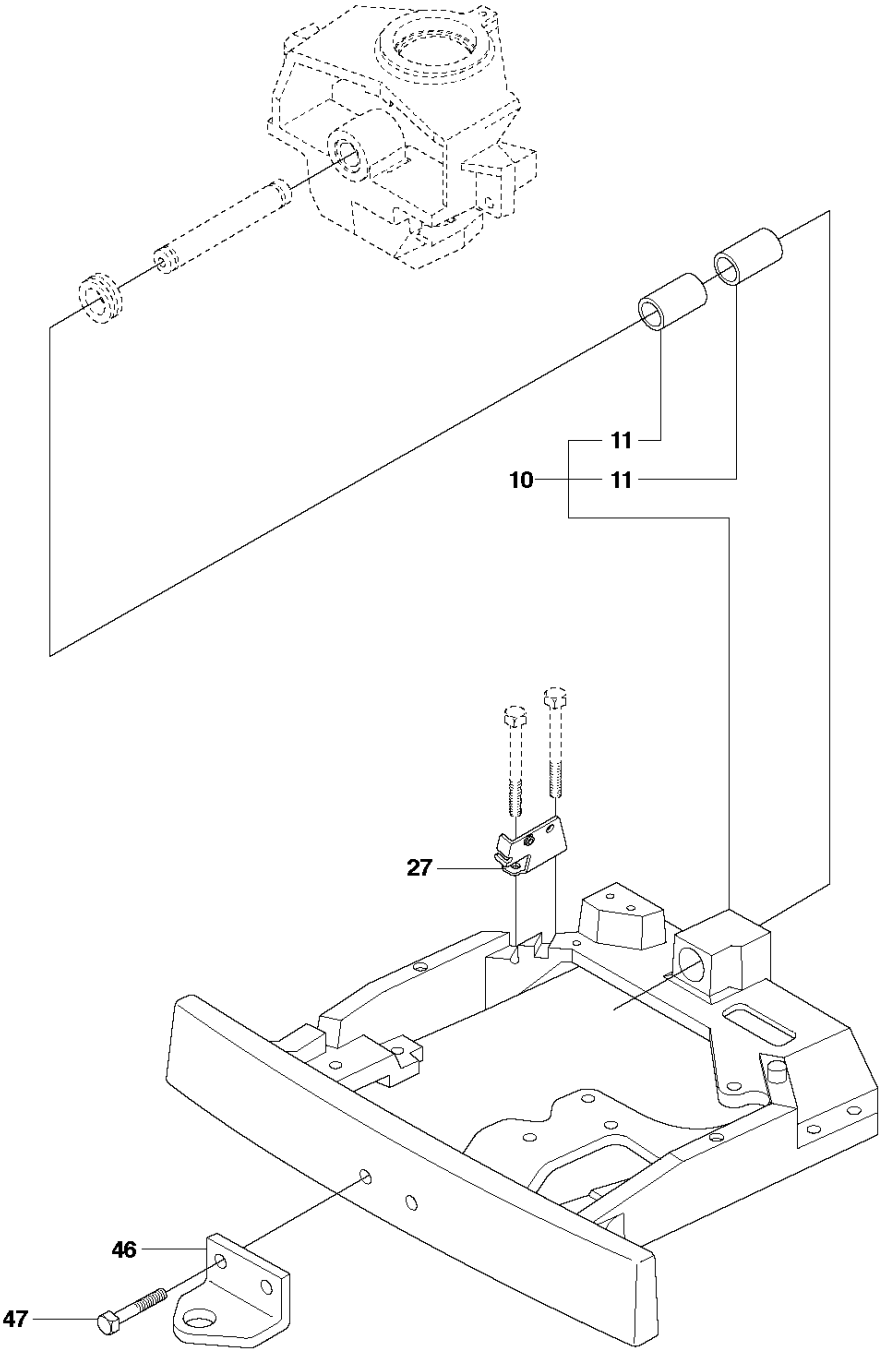

CHASSIS, REAR - 1

CHASSIS REAR

R215 TX, 967150801, 2013

Ref	Part No	Description	Remark	QTY	KIT
10	535 40 60-01	BRACKET		1	
11	506 98 61-02	GLIDLAGER		2	10
27	506 98 77-01	BRACKET		1	
46	506 88 99-01	HITCH		1	
47	725 24 93-71	SCREW EHHM		1