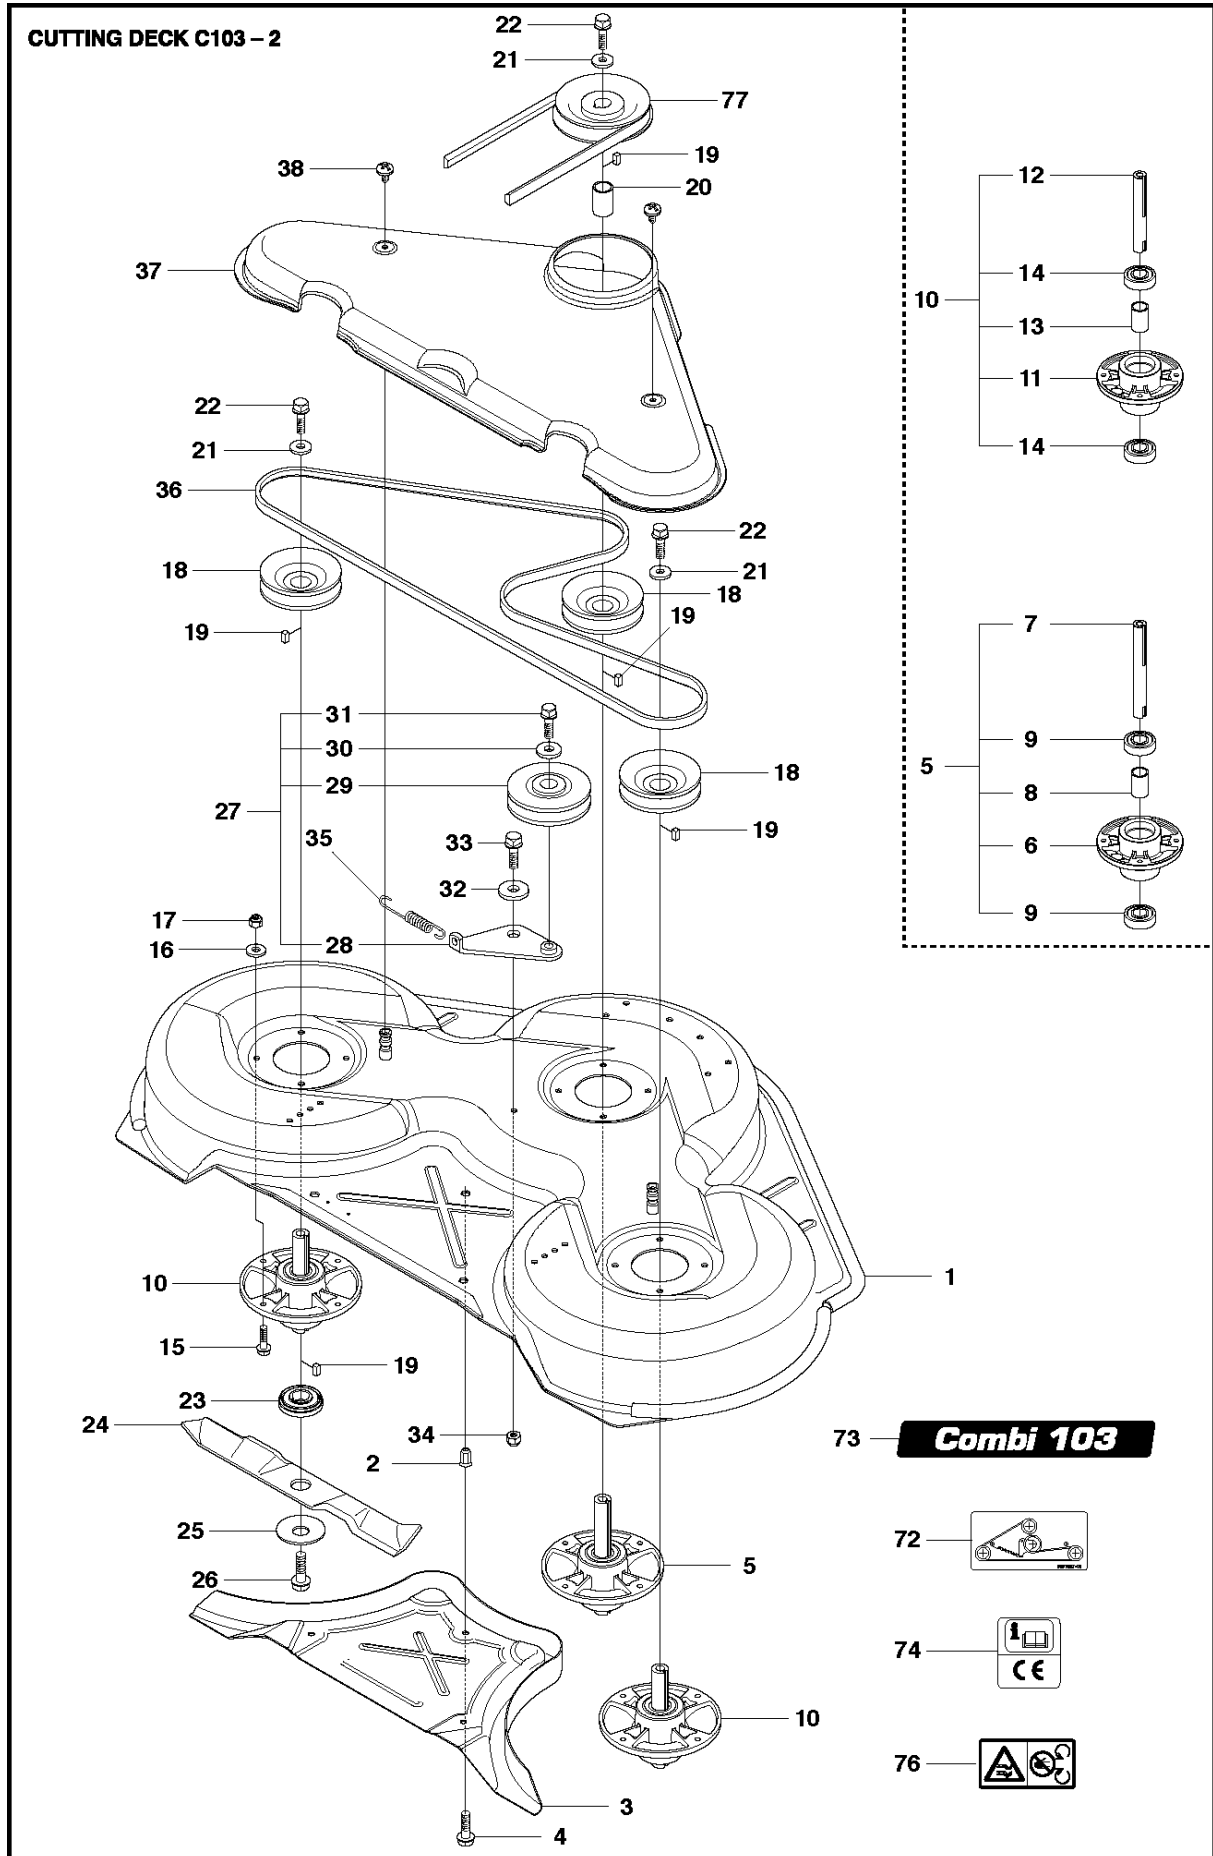

Ref	Part No	Description	Remark	QTY	KIT
1	504 56 98-05	DECK SHELL ASSY		1	
2	506 91 62-01	BLIND RIVET NUT		3	
3	544 44 92-01	PLUG		1	
4	506 57 01-04	SCREW EHHFM		3	
5	576 38 41-03	BLADE HOUSING ASSY		1	
6	576 38 42-01	BEARING HOUSING		1	5
7	576 38 43-03	SHAFT		1	5
8	576 38 44-01	SPACING SLEEVE		1	5
9	738 23 04-34	BALL BEARING		2	5
10	576 38 41-02	BLADE HOUSING ASSY		2	
11	576 38 42-01	BEARING HOUSING		1	10
12	576 38 43-02	SHAFT		1	10
13	576 38 44-01	SPACING SLEEVE		1	10
14	738 23 04-34	BALL BEARING		2	10
15	535 42 38-01	SCREW RSQM		12	
16	734 11 64-01	WASHER		12	
17	732 21 18-01	LOCK NUT		12	
18	506 92 21-01	PULLEY		3	
19	506 53 35-01	PARALLEL KEY		7	
20	544 06 80-03	SPACING SLEEVE		1	
21	734 11 74-41	WASHER		3	
22	544 11 41-01	SCREW EHHM		3	
23	535 50 42-02	BLADE BRACKET		3	
24	504 18 82-01	RIDE ON BLADE		3	
25	506 79 23-01	KNIFE PLATE		3	
26	544 11 41-01	SCREW EHHM		3	
27	506 54 07-01	BELT TENSIONER ASSY		1	
28	506 51 95-01	SPÄNNARM KPL.		1	27
29	506 53 27-01	PULLEY		1	27
30	734 11 64-41	WASHER		1	27
31	506 55 83-02	SCREW EHHFT		1	27
32	506 91 87-02	WASHER		1	
33	725 24 51-71	SCREW EHHM		1	
34	732 21 18-01	LOCK NUT		1	
35	506 53 31-01	SPRING		1	
36	506 76 85-01	DRIVE BELT		1	
37	544 09 61-01	BELT COVER		1	
38	544 40 05-01	SCREW		2	
72	506 78 97-01	LABEL		1	
73	544 23 81-03	LABEL		1	
74	506 92 90-01	LABEL		1	
76	574 51 00-01	DECAL		1	
77	506 77 86-01	PULLEY		1