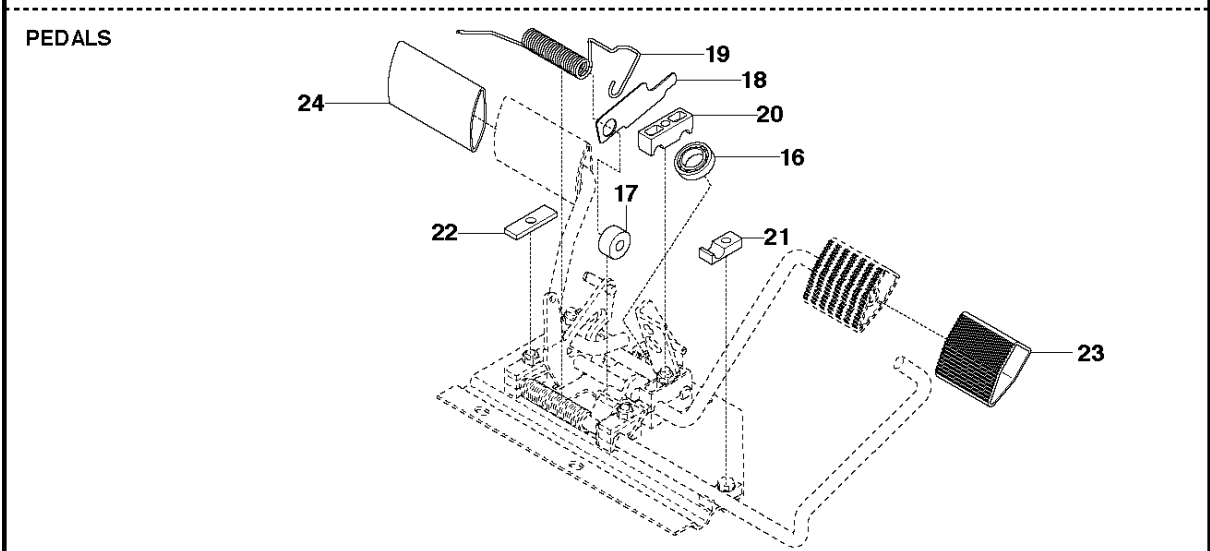

PEDALS

R215 TX, 967150801, 2013

Ref	Part No	Description	Remark	QTY KIT
1	544 12 60-01	PEDAL PLATE ASSY		1
2	535 47 37-01	KNOB		1
3	506 57 01-04	SCREW EHHFM		4
4	544 40 31-01	BRAKE LEVER ASSY		1
5	725 23 64-61	SCREW EHHFT		2
6	506 94 63-01	BRAKE SPRING		1
7	506 99 27-01	BRAKE WIRE		1
8	735 31 09-20	HARNES		1
9	506 53 56-03	DRAW SPRING		1
10	574 41 11-01	CONTROL CABLE		1
11	506 55 73-01	VINKELL.AS8 DIN71802		2
12	732 21 14-01	LOCK NUT		2
13	731 23 14-01	HEXAGON NUT		2
14	522 43 08-01	BRACKET		1
15	725 23 64-61	SCREW EHHFT		1
16	738 21 02-04	BALL BEARING		1
17	535 48 02-01	ROLLER		1
18	535 48 06-01	PROTECTIVE PLATE		1
19	535 48 07-01	SPRING		1
20	535 48 08-01	BEARING SUPPORT		4
21	535 48 09-01	BEARING SUPPORT		1
22	535 48 10-01	REINFORCEMENT PLATE		1
23	535 47 88-01	PEDAL RUBBER		1
24	535 47 88-02	PEDAL RUBBER		1
25	506 56 65-01	CLIP		1
26	725 23 64-61	SCREW EHHFT		1