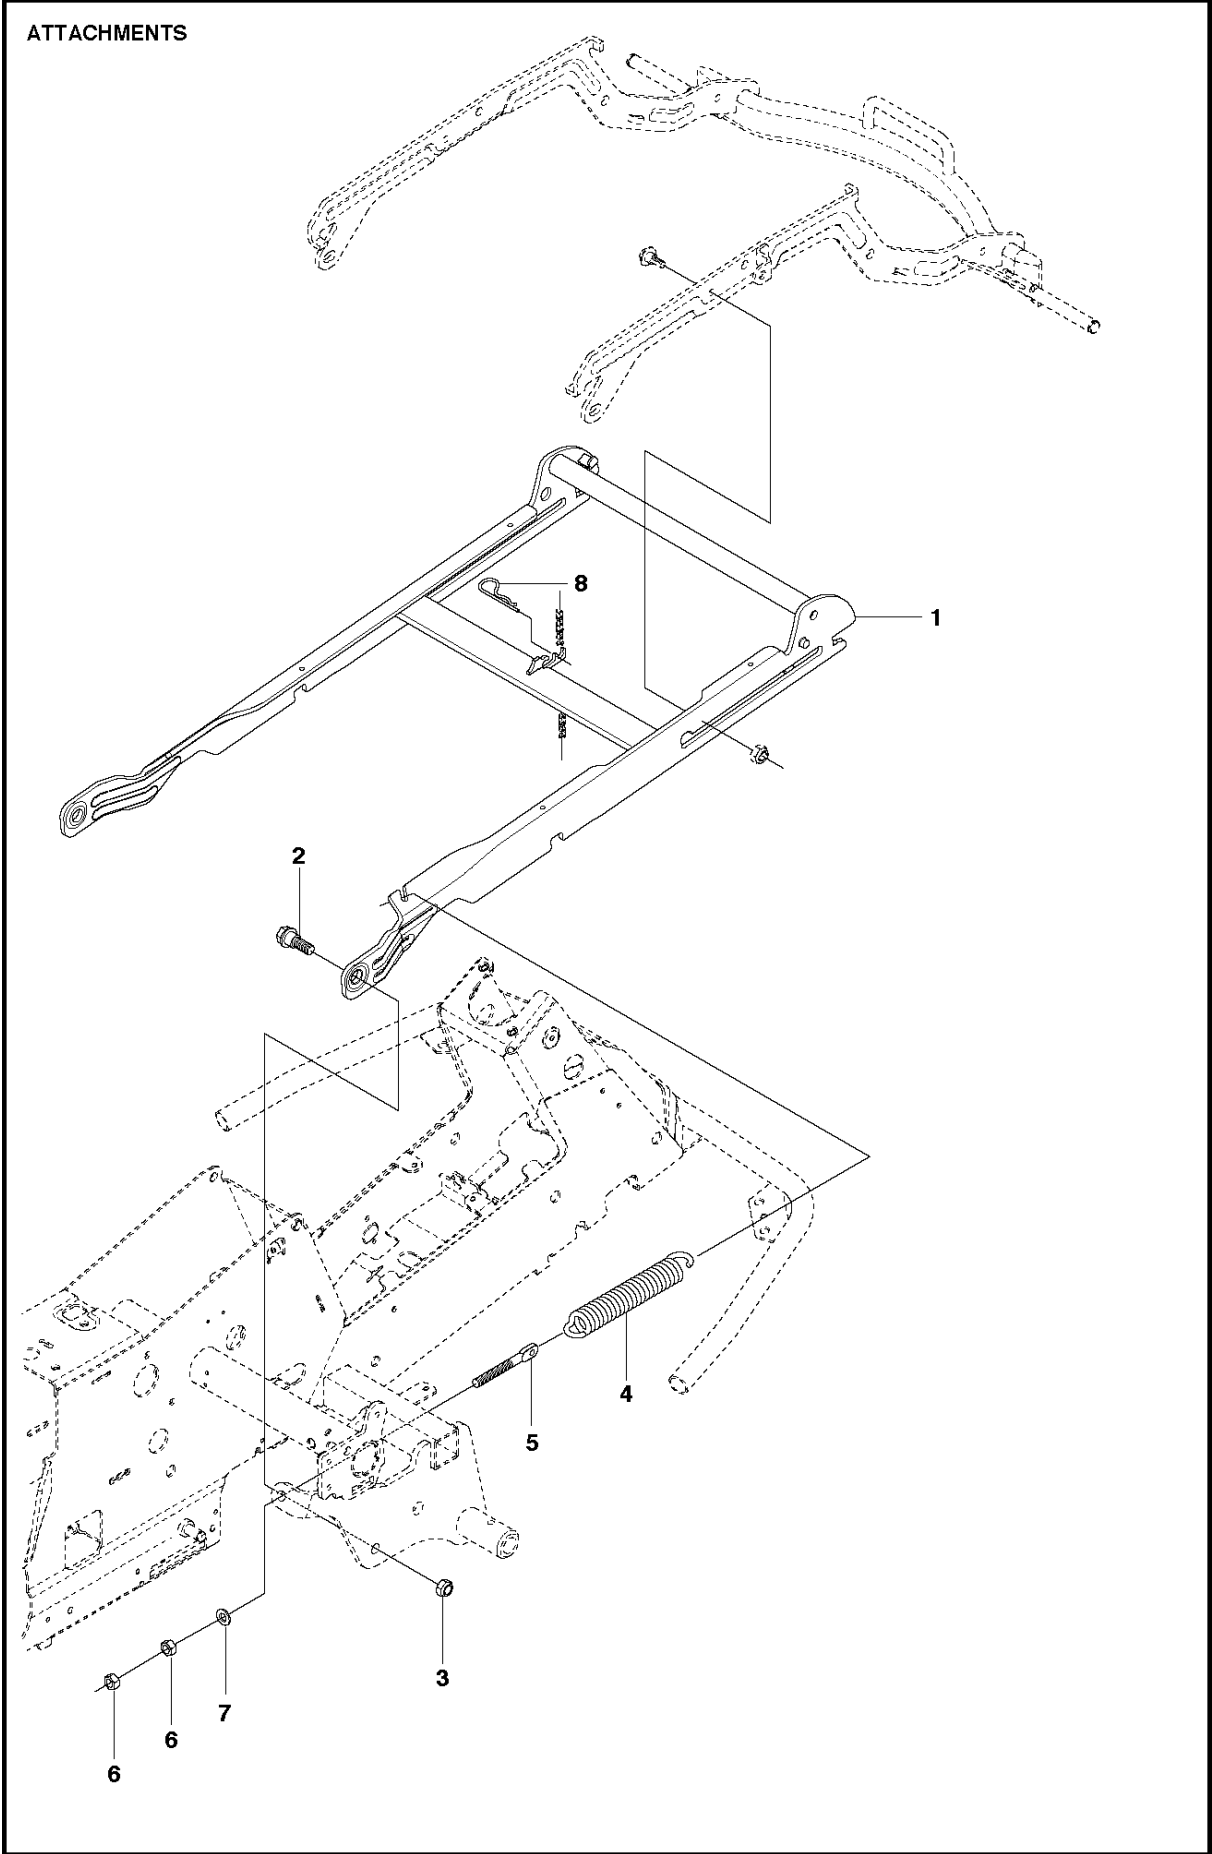

ATTACHMENTS

R215 TX, 967150801, 2013

Ref	Part No	Description	Remark	QTY KIT
1	578 17 74-01	EQUIPMENT FRAME		1
2	506 89 58-01	COLLAR SCREW		2
3	732 25 22-01	HEXAGON LOCKING NUT		2
4	506 83 76-01	SPRING		2
5	506 83 77-01	RING BOLT		2
6	731 23 20-51	HEXAGON NUT		4
7	734 11 72-01	WASHER		2
8	721 68 02-51	SPRING COTTER		1