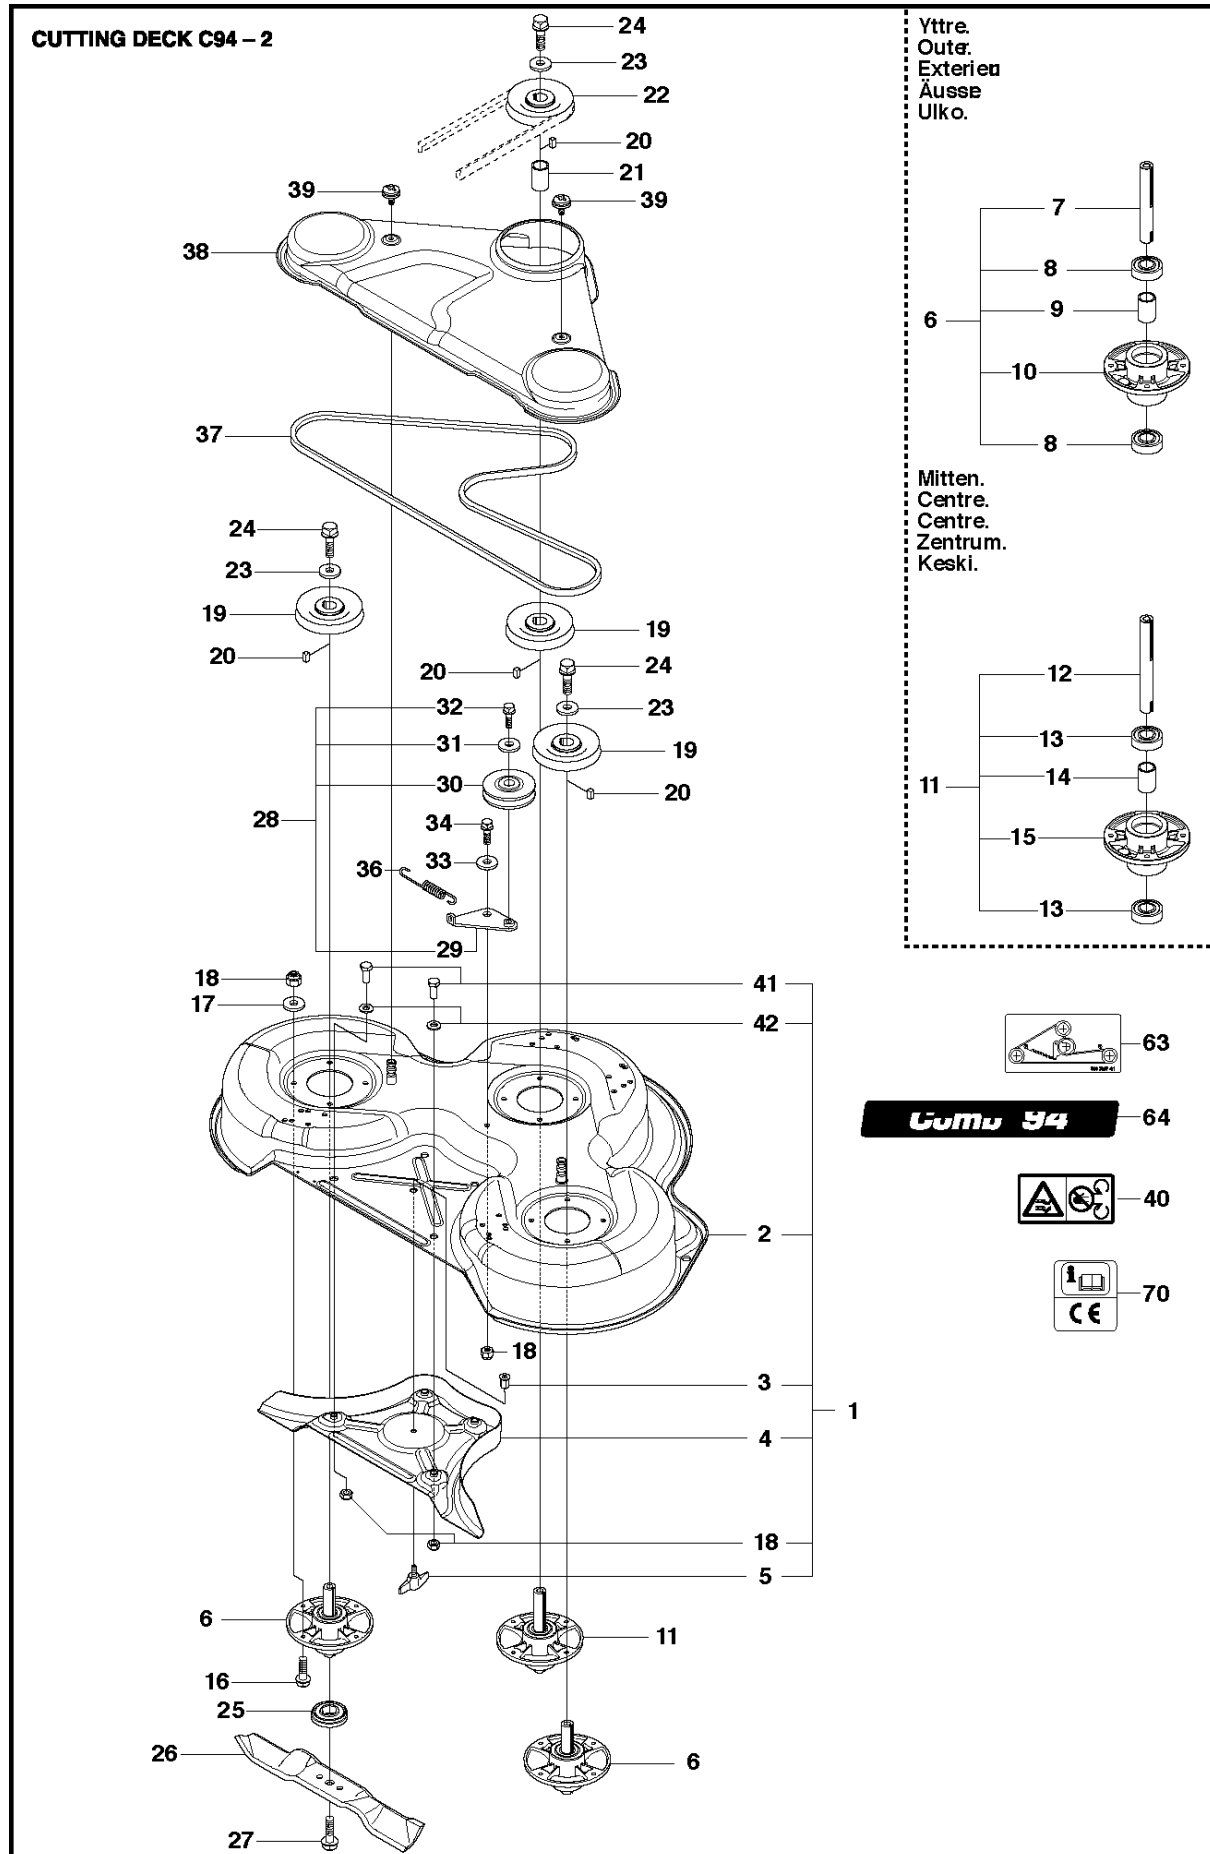

94CM CUTTING DECK

R215 TX, 967150801, 2013

Ref	Part No	Description	Remark	QTY KIT	
1	581 26 55-01	CUTTING DECK		1	
2	581 23 74-04	DECK SHELL ASSY		1	1
3	506 91 62-01	BLIND RIVET NUT		1	1
4	544 06 58-01	PLUG		1	1
5	544 06 61-01	KNOB		1	1
6	576 38 41-02	BLADE HOUSING ASSY		2	
7	576 38 43-02	SHAFT		1	6
8	738 23 04-34	BALL BEARING		2	6
9	576 38 44-01	SPACING SLEEVE		1	6
10	576 38 42-01	BEARING HOUSING		1	6
11	576 38 41-03	BLADE HOUSING ASSY		1	
12	576 38 43-03	SHAFT		1	11
13	738 23 04-34	BALL BEARING		2	11
14	576 38 44-01	SPACING SLEEVE		1	11
15	576 38 42-01	BEARING HOUSING		1	11
16	535 42 38-01	SCREW RSQM		12	
17	734 11 64-01	WASHER		12	
18	732 21 18-01	LOCK NUT		12	1
19	506 92 21-01	PULLEY		3	
20	506 53 35-01	PARALLEL KEY		4	
21	544 06 80-03	SPACING SLEEVE		1	
22	506 77 86-01	PULLEY		1	
23	734 11 74-41	WASHER		3	
24	506 67 54-02	SCREW EHHFM		3	
25	544 06 49-01	BLADE BRACKET		3	
26	505 54 45-01	RIDE ON BLADE		3	
27	506 67 54-02	SCREW EHHFM		3	
28	506 79 73-01	BELT TENSIONER ASSY		1	
29	506 79 71-01	SPÄNNARM KPL.		1	28
30	506 79 32-01	BELT TENSIONER WHEEL		1	28
31	734 11 64-41	WASHER		1	28
32	506 55 83-02	SCREW EHHFT		1	28
33	506 91 87-02	WASHER		1	
34	725 24 51-71	SCREW EHHM		3	
36	506 53 31-01	SPRING		1	
37	505 20 86-01	BELT		1	
38	522 82 19-01	BELT COVER		1	
39	544 40 05-01	SCREW		2	
40	574 51 00-01	DECAL		2	
41	725 24 51-71	SCREW EHHM		2	1
42	734 11 64-01	WASHER		2	1
63	506 78 97-01	LABEL		1	
64	544 23 81-01	LABEL		1	
70	506 92 90-01	LABEL		1