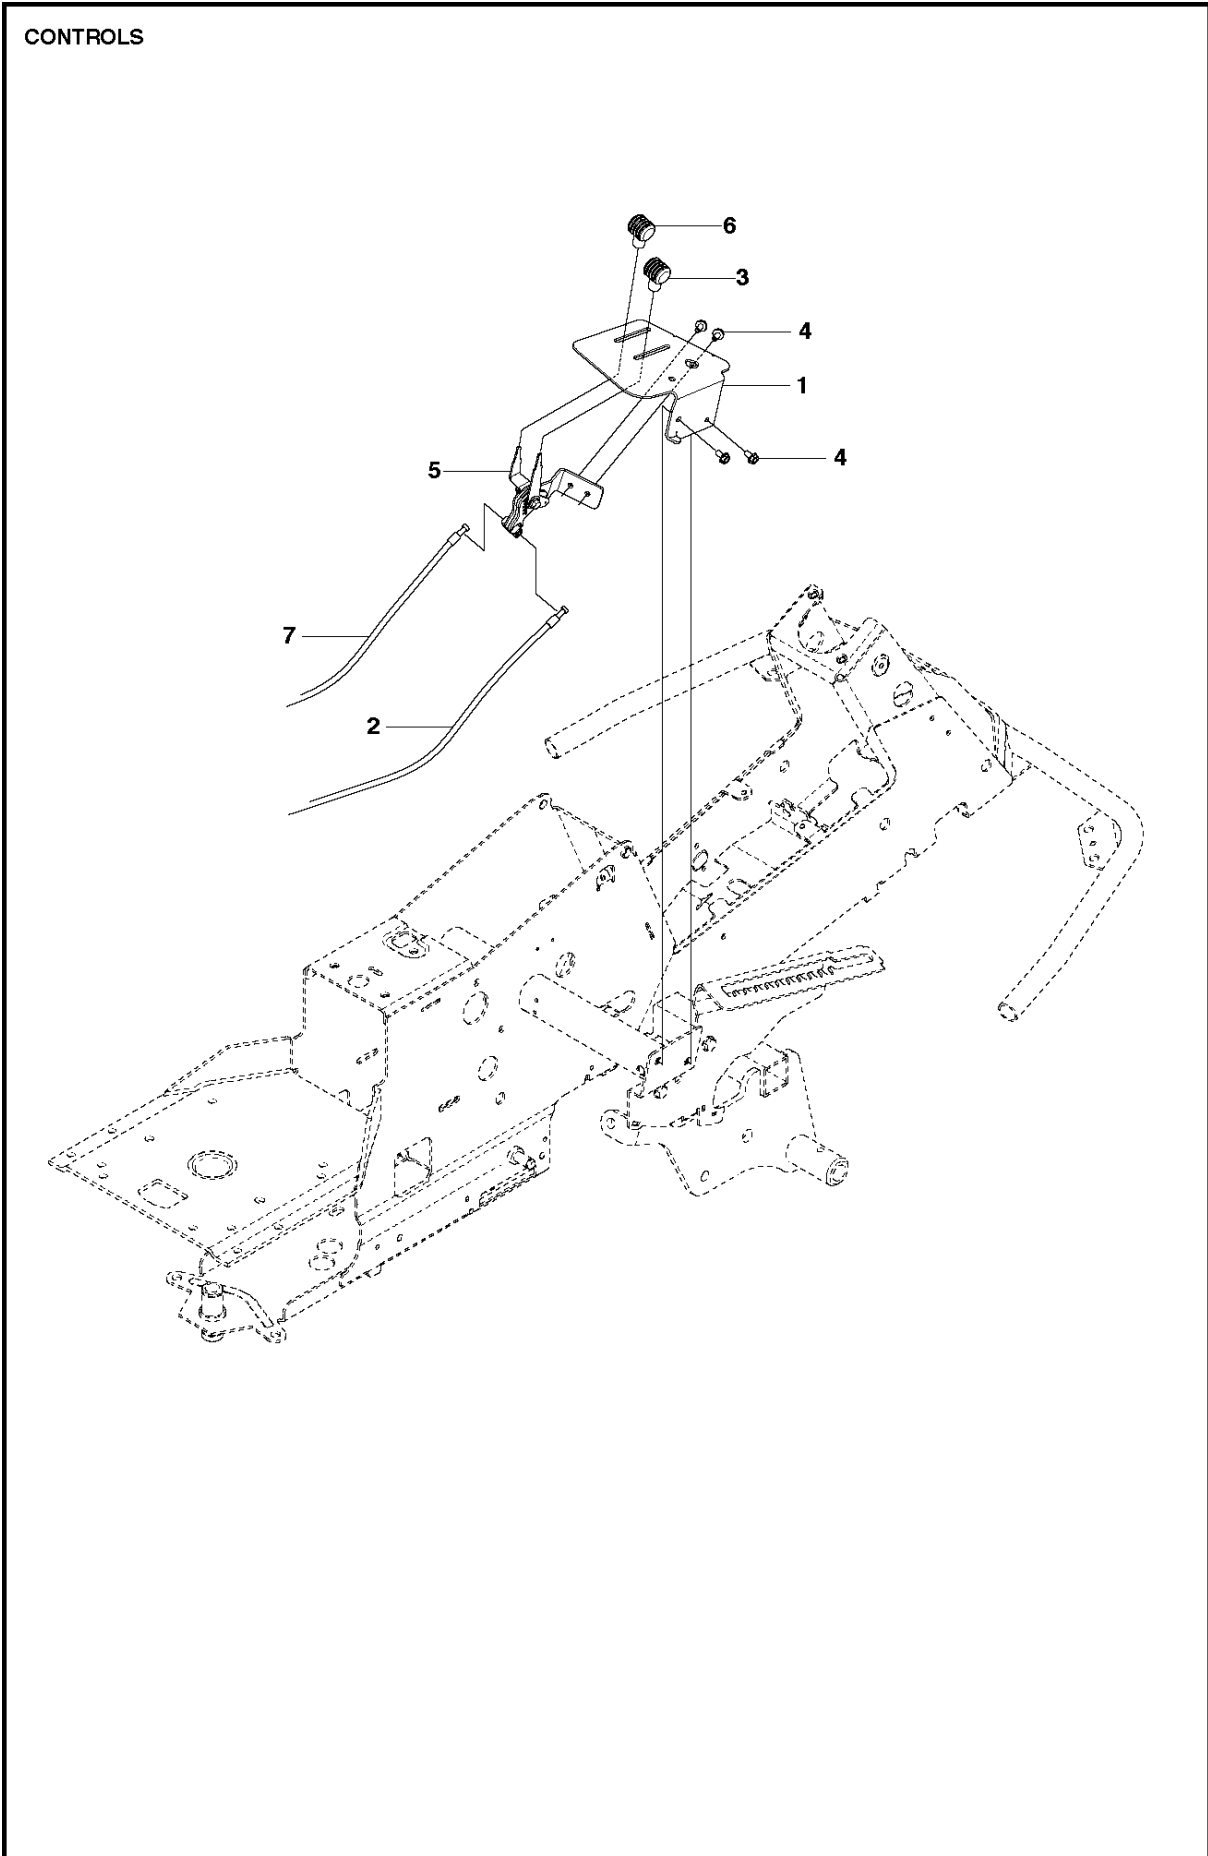

CONTROLS

R215 TX, 967150801, 2013

Ref	Part No	Description	Remark	QTY KIT
1	578 03 31-01	SUPPORT		1
2	544 30 17-06	WIRE		1
3	506 88 91-01	KNOB		1
4	535 47 52-12	SCREW EHHFM		4
5	578 02 34-01	THROTTLE CONTROL		1
6	506 88 91-02	KNOB		1
7	544 30 17-07	WIRE		1