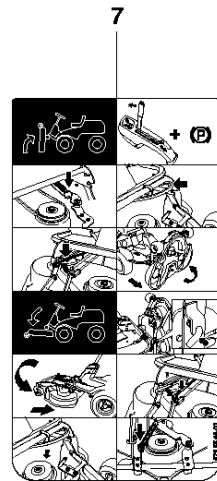

DECALS

DECALS

R215 TX, 967150801, 2013

Ref	Part No	Description	Remark	QTY KIT
1	544 43 86-01	LABEL		1
2	577 06 20-01	DECAL		2
3	578 36 45-04	DECAL		2
4	505 21 77-01	LABEL		1
5	578 39 25-02	DECAL		1
6	544 21 14-01	LABEL		1
7	579 55 65-01	DECAL		1