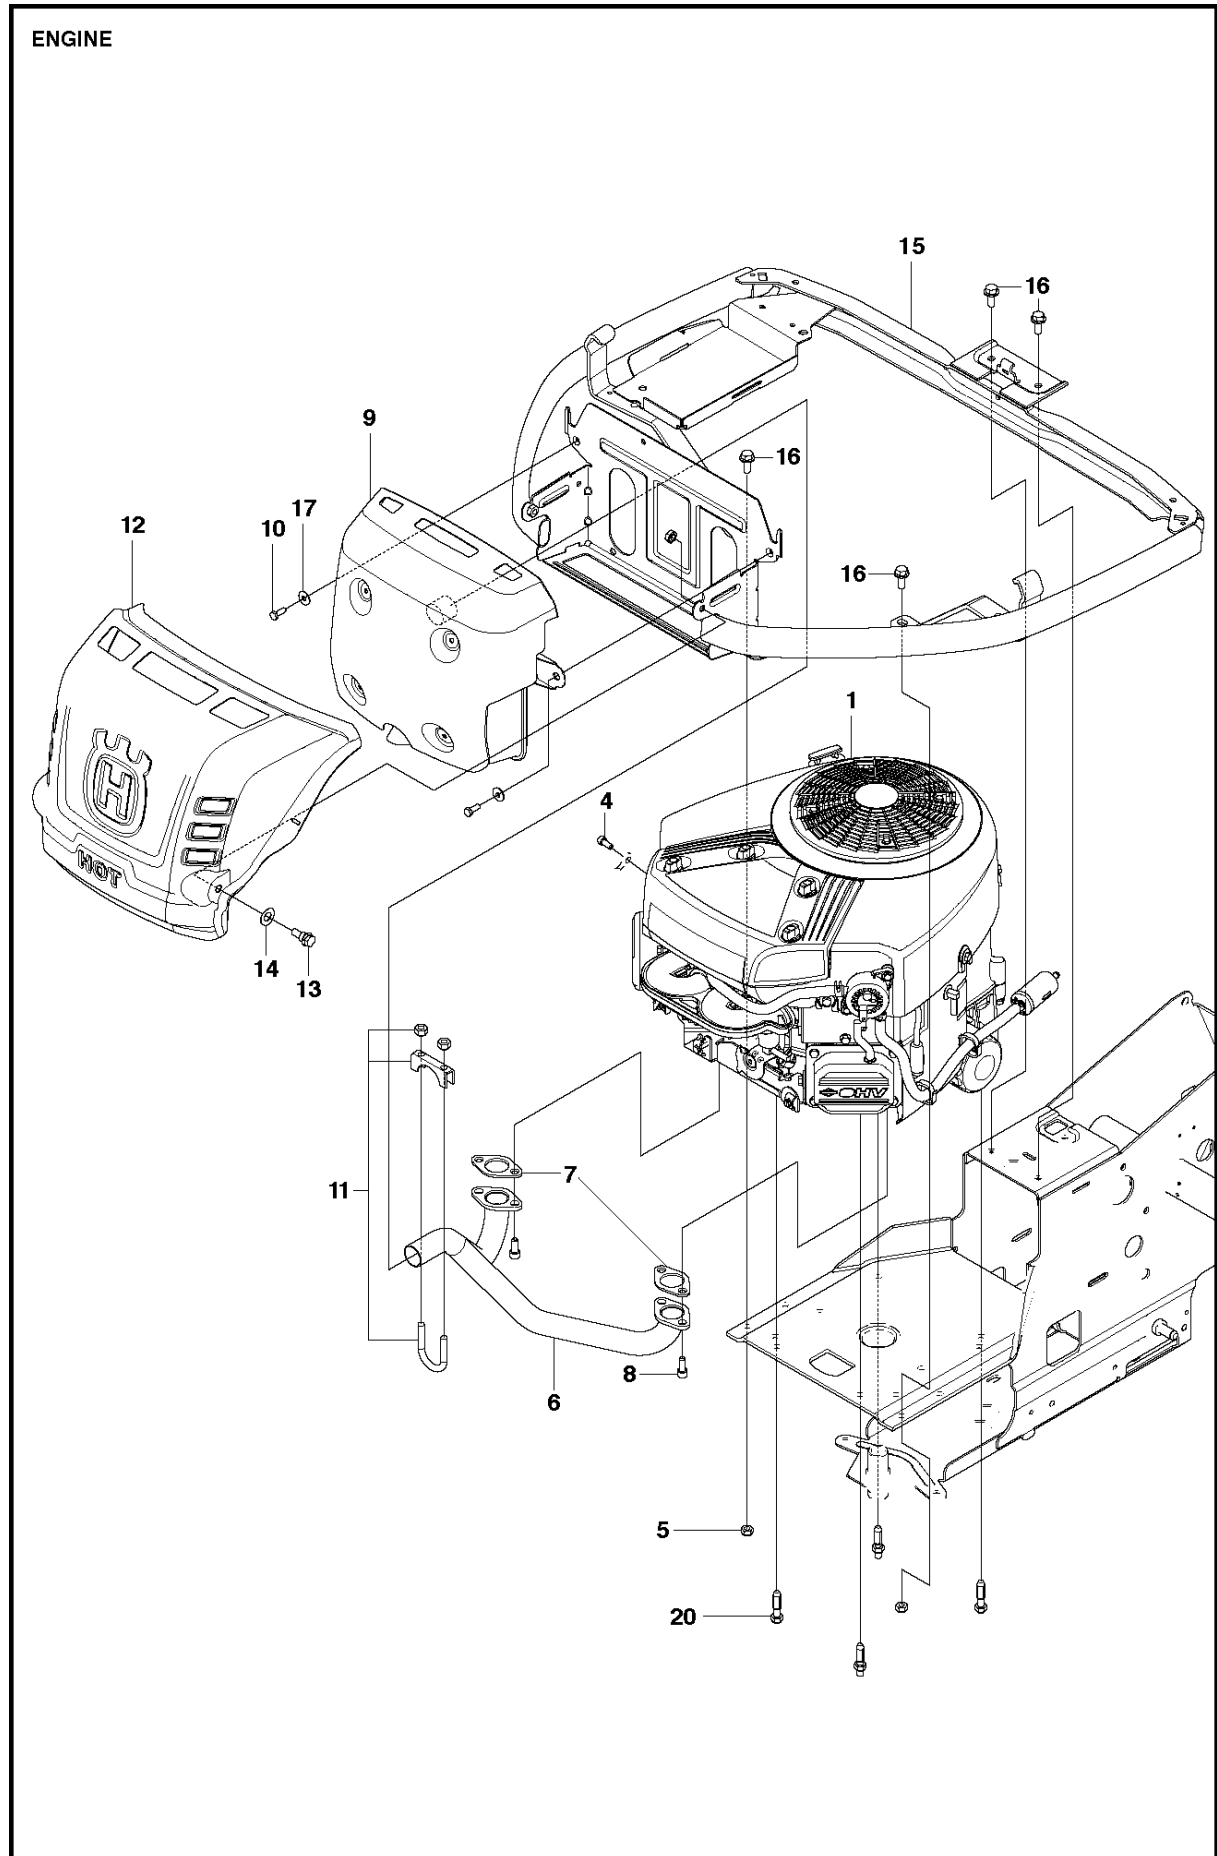

ENGINE

R215 TX, 967150801, 2013

Ref	Part No	Description	Remark	QTY KIT
1	581 21 45-01	ENGINE		1
4	578 87 89-01	SCREW		1
5	732 21 18-01	LOCK NUT		6
6	578 05 86-01	MANIFOLD		1
7	506 91 45-01	GASKET		1
8	506 55 63-01	SCREW UNC		2
9	577 81 36-01	MUFFLER		1
10	725 23 64-61	SCREW EHHFT		4
11	506 66 84-01	CLAMP ASSY		1
12	579 48 16-01	HEAT SHIELD		1
13	506 59 74-01	SCREW		2
14	506 83 94-01	SPRING WASHER		2
15	577 84 91-01	ENGINE FRAME		1
16	506 57 01-04	SCREW EHHFM		4
17	734 11 54-41	WASHER		2
20	578 20 75-01	STUD SCREW		4