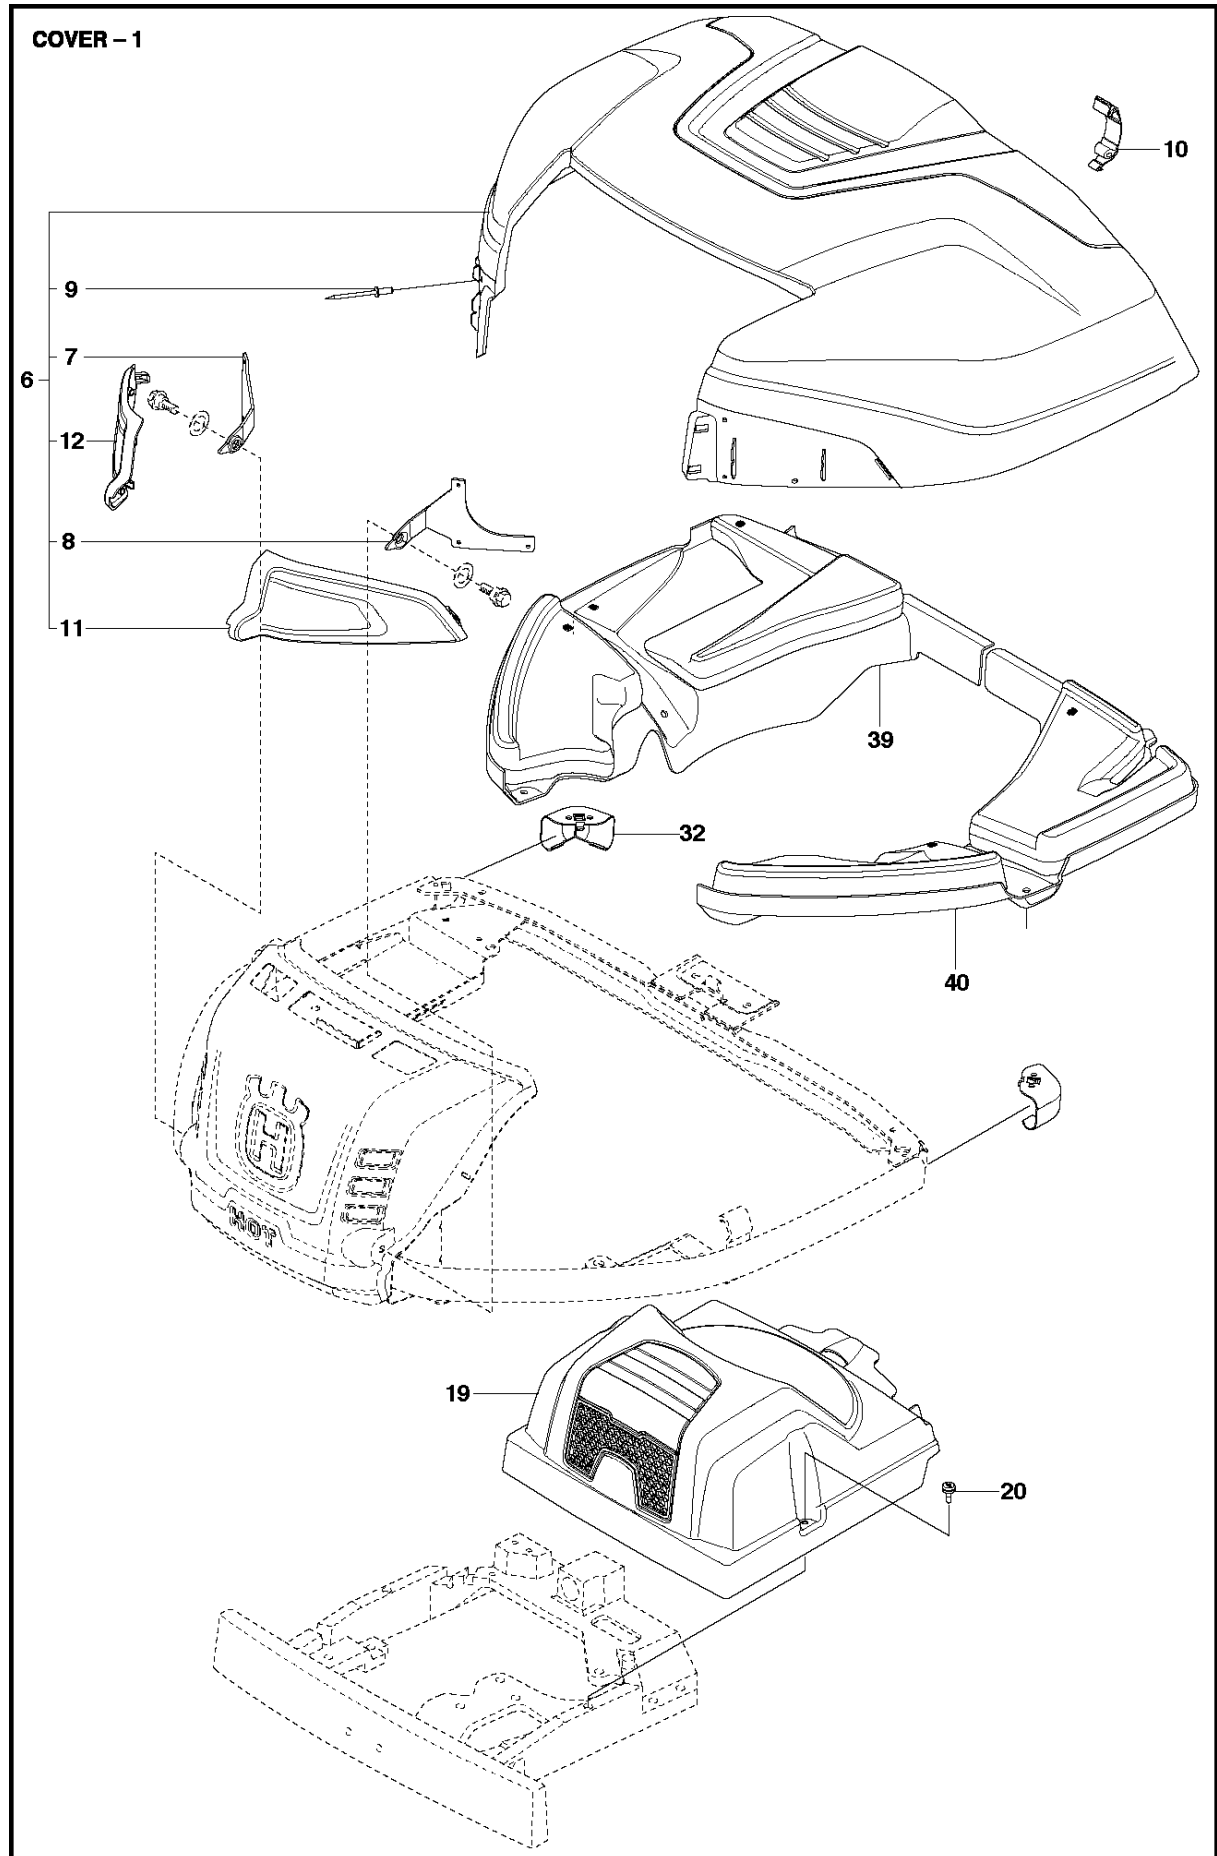

COVER

R215 TX, 967150801, 2013

Ref	Part No	Description	Remark	QTY	KIT
6	577 61 47-05	ENGINE HOOD ASSY		1	
7	578 11 37-01	HINGE		1	6
8	578 11 37-02	HINGE		1	6
9	722 79 54-02	RIVET		6	6
10	503 89 47-03	SNAP		1	
11	577 61 26-02	COVER		1	6
12	577 61 26-01	COVER		1	6
19	578 26 13-01	TRANSMISSION COVER		1	
20	574 85 62-01	SCREW		2	
32	577 90 33-01	PLUG		2	
39	578 36 20-01	INSULATION		1	
40	578 36 21-01	INSULATION		1