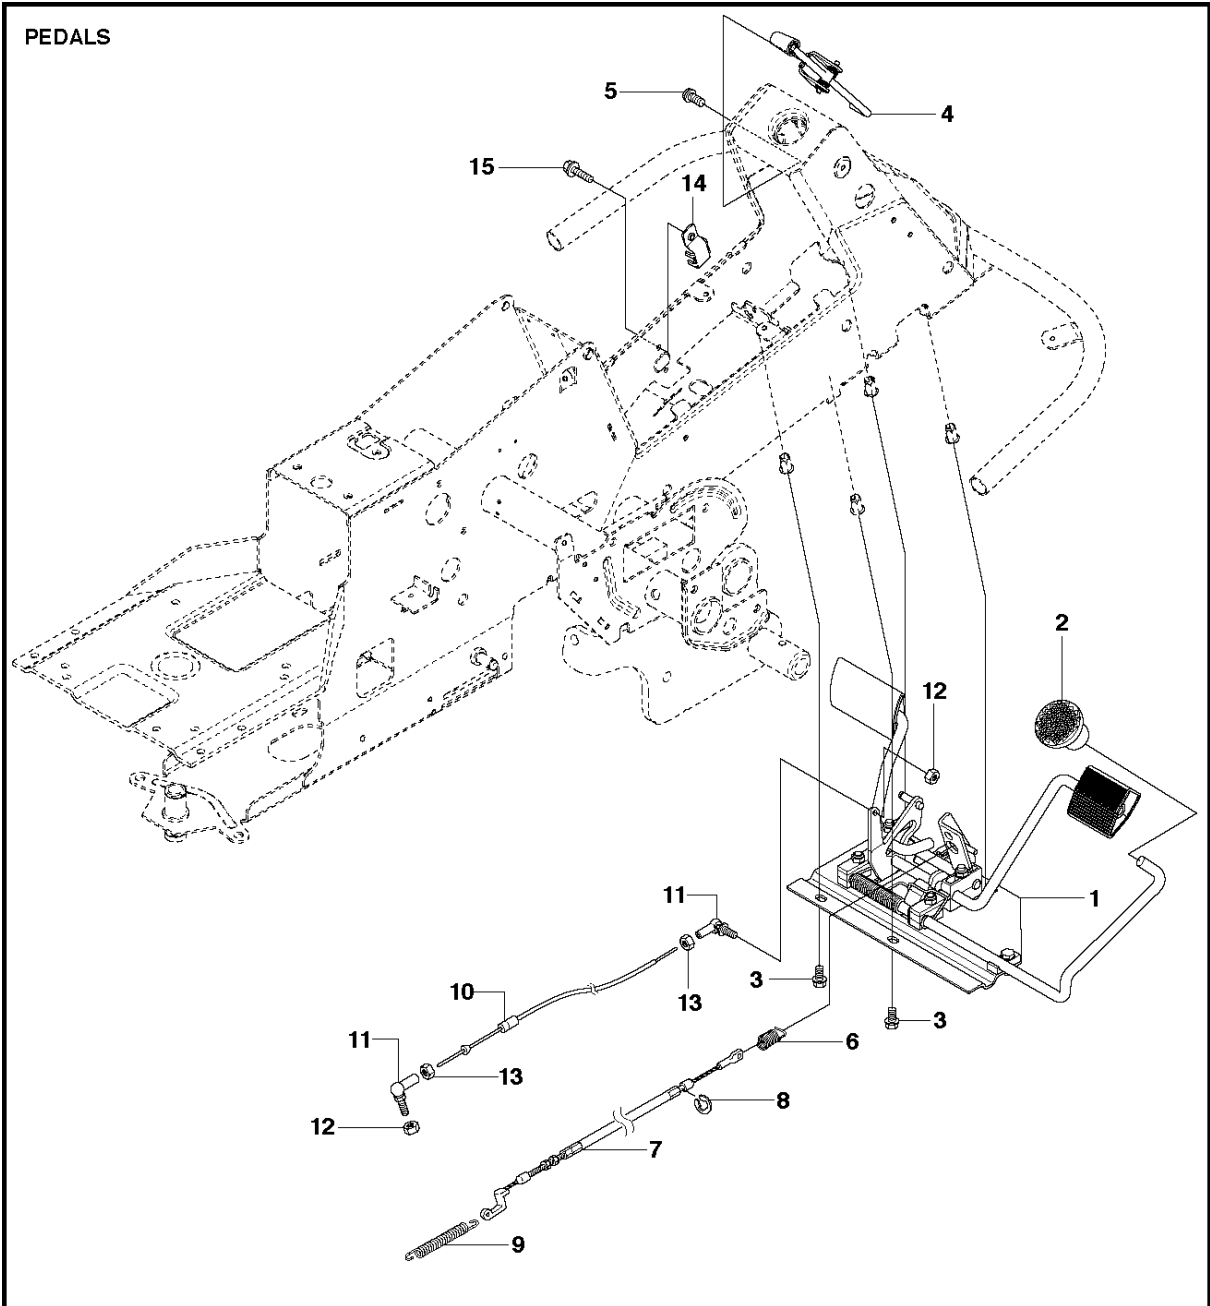

PEDALS

R215 TX, 967150801, 2013

Ref	Part No	Description	Remark	QTY KIT
1	544 12 60-01	PEDAL PLATE ASSY		1
2	535 47 37-01	KNOB		1
3	506 57 01-04	SCREW EHHFM		4
4	544 40 31-01	BRAKE LEVER ASSY		1
5	725 23 64-61	SCREW EHHFT		2
6	506 94 63-01	BRAKE SPRING		1
7	506 99 27-01	BRAKE WIRE		1
8	735 31 09-20	HARNES		1
9	506 53 56-03	DRAW SPRING		1
10	574 41 11-01	CONTROL CABLE		1
11	506 55 73-01	VINKELL.AS8 DIN71802		2
12	732 21 14-01	LOCK NUT		2
13	731 23 14-01	HEXAGON NUT		2
14	522 43 08-01	BRACKET		1
15	725 23 64-61	SCREW EHHFT		1
16	738 21 02-04	BALL BEARING		1
17	535 48 02-01	ROLLER		1
18	535 48 06-01	PROTECTIVE PLATE		1
19	535 48 07-01	SPRING		1
20	535 48 08-01	BEARING SUPPORT		4
21	535 48 09-01	BEARING SUPPORT		1
22	535 48 10-01	REINFORCEMENT PLATE		1
23	535 47 88-01	PEDAL RUBBER		1
24	535 47 88-02	PEDAL RUBBER		1
25	506 56 65-01	CLIP		1
26	725 23 64-61	SCREW EHHFT		1