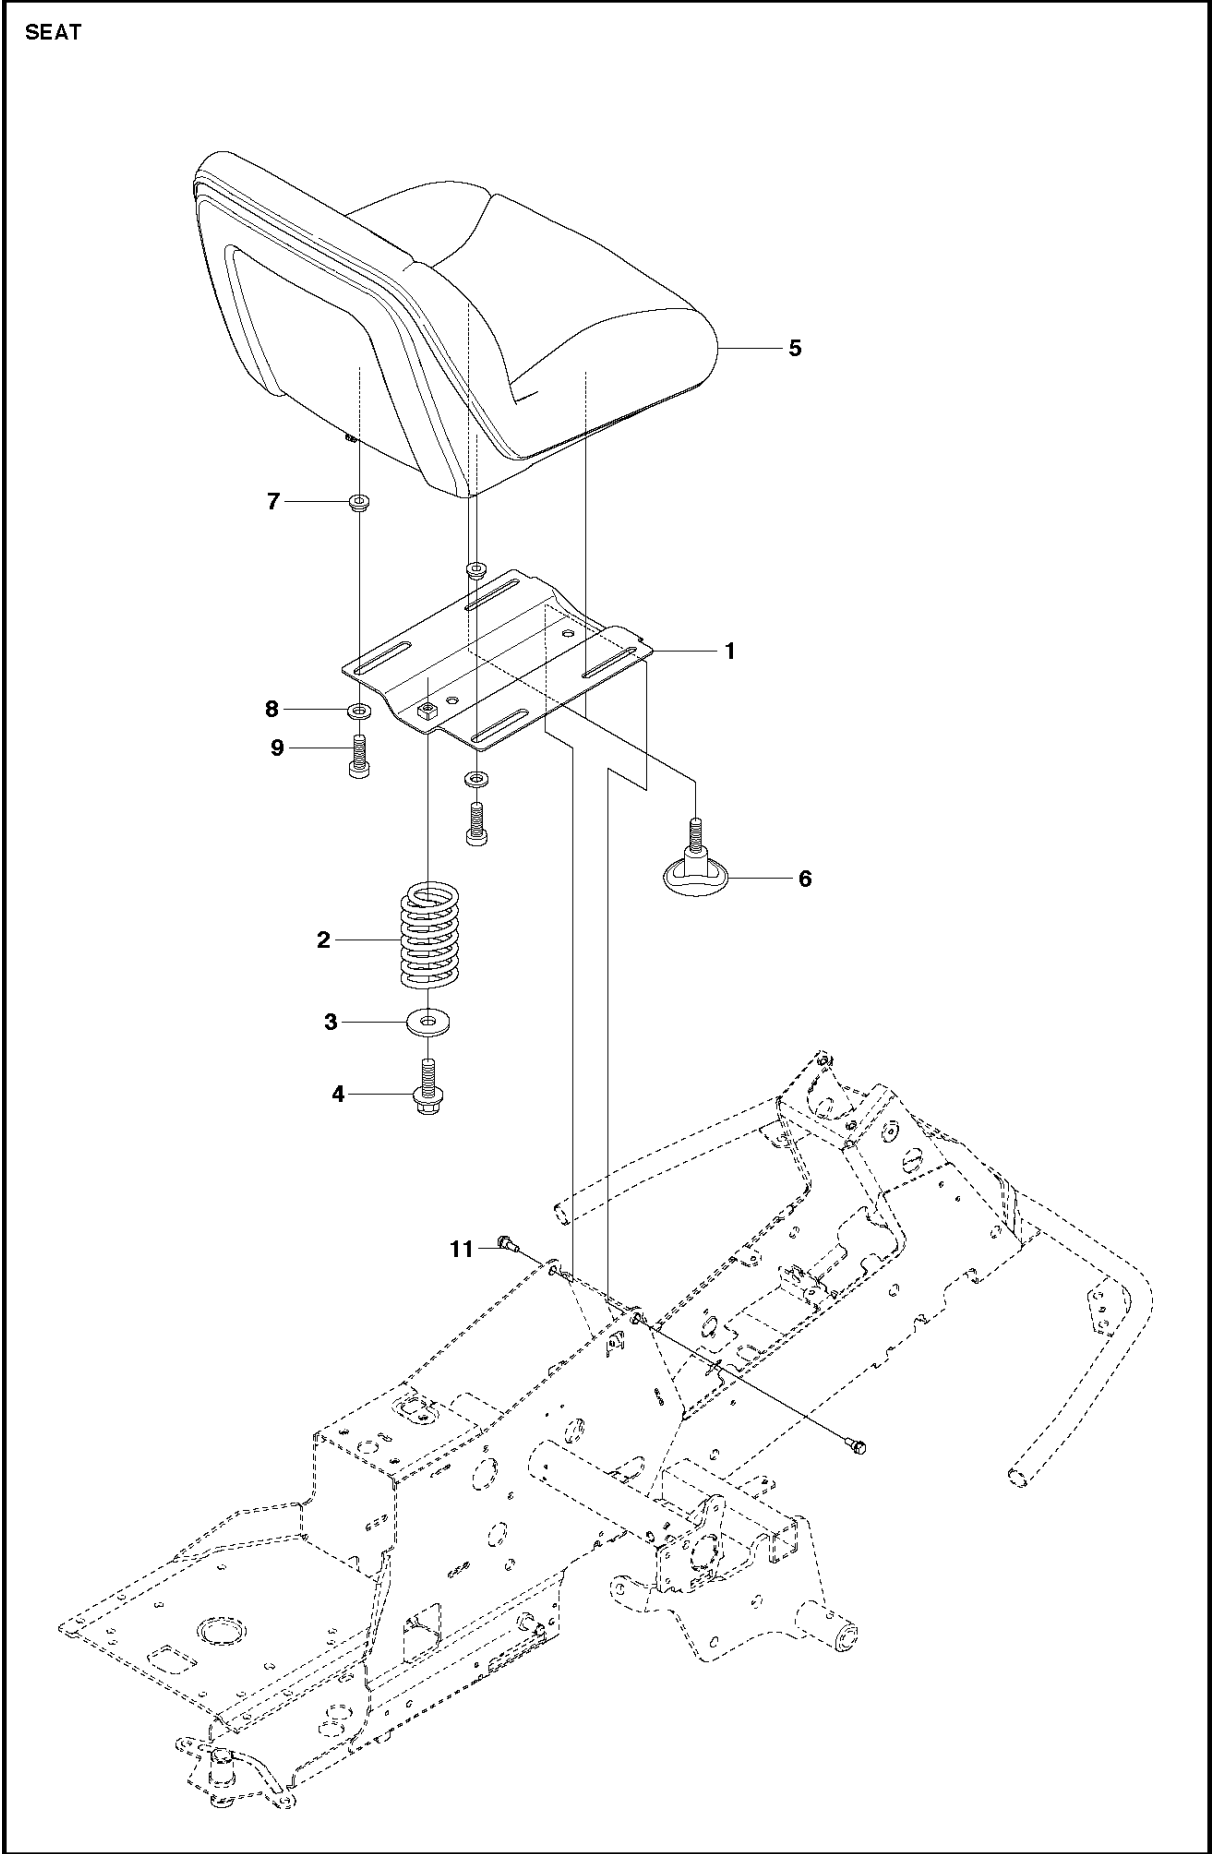

SEAT

R215 TX, 967150801, 2013

Ref	Part No	Description	Remark	QTY KIT
1	573 99 50-03	SEAT BRACKET		1
2	506 91 53-01	COMPRESSION SPRING		1
3	734 11 74-41	WASHER		1
4	725 24 93-71	SCREW EHHM		1
5	544 43 33-01	SEAT		1
6	506 56 55-01	JUSTERVRED		2
7	506 56 53-01	BUSHING		2
8	734 11 64-41	WASHER		2
9	506 55 63-01	SCREW UNC		2
11	506 59 74-01	SCREW		1