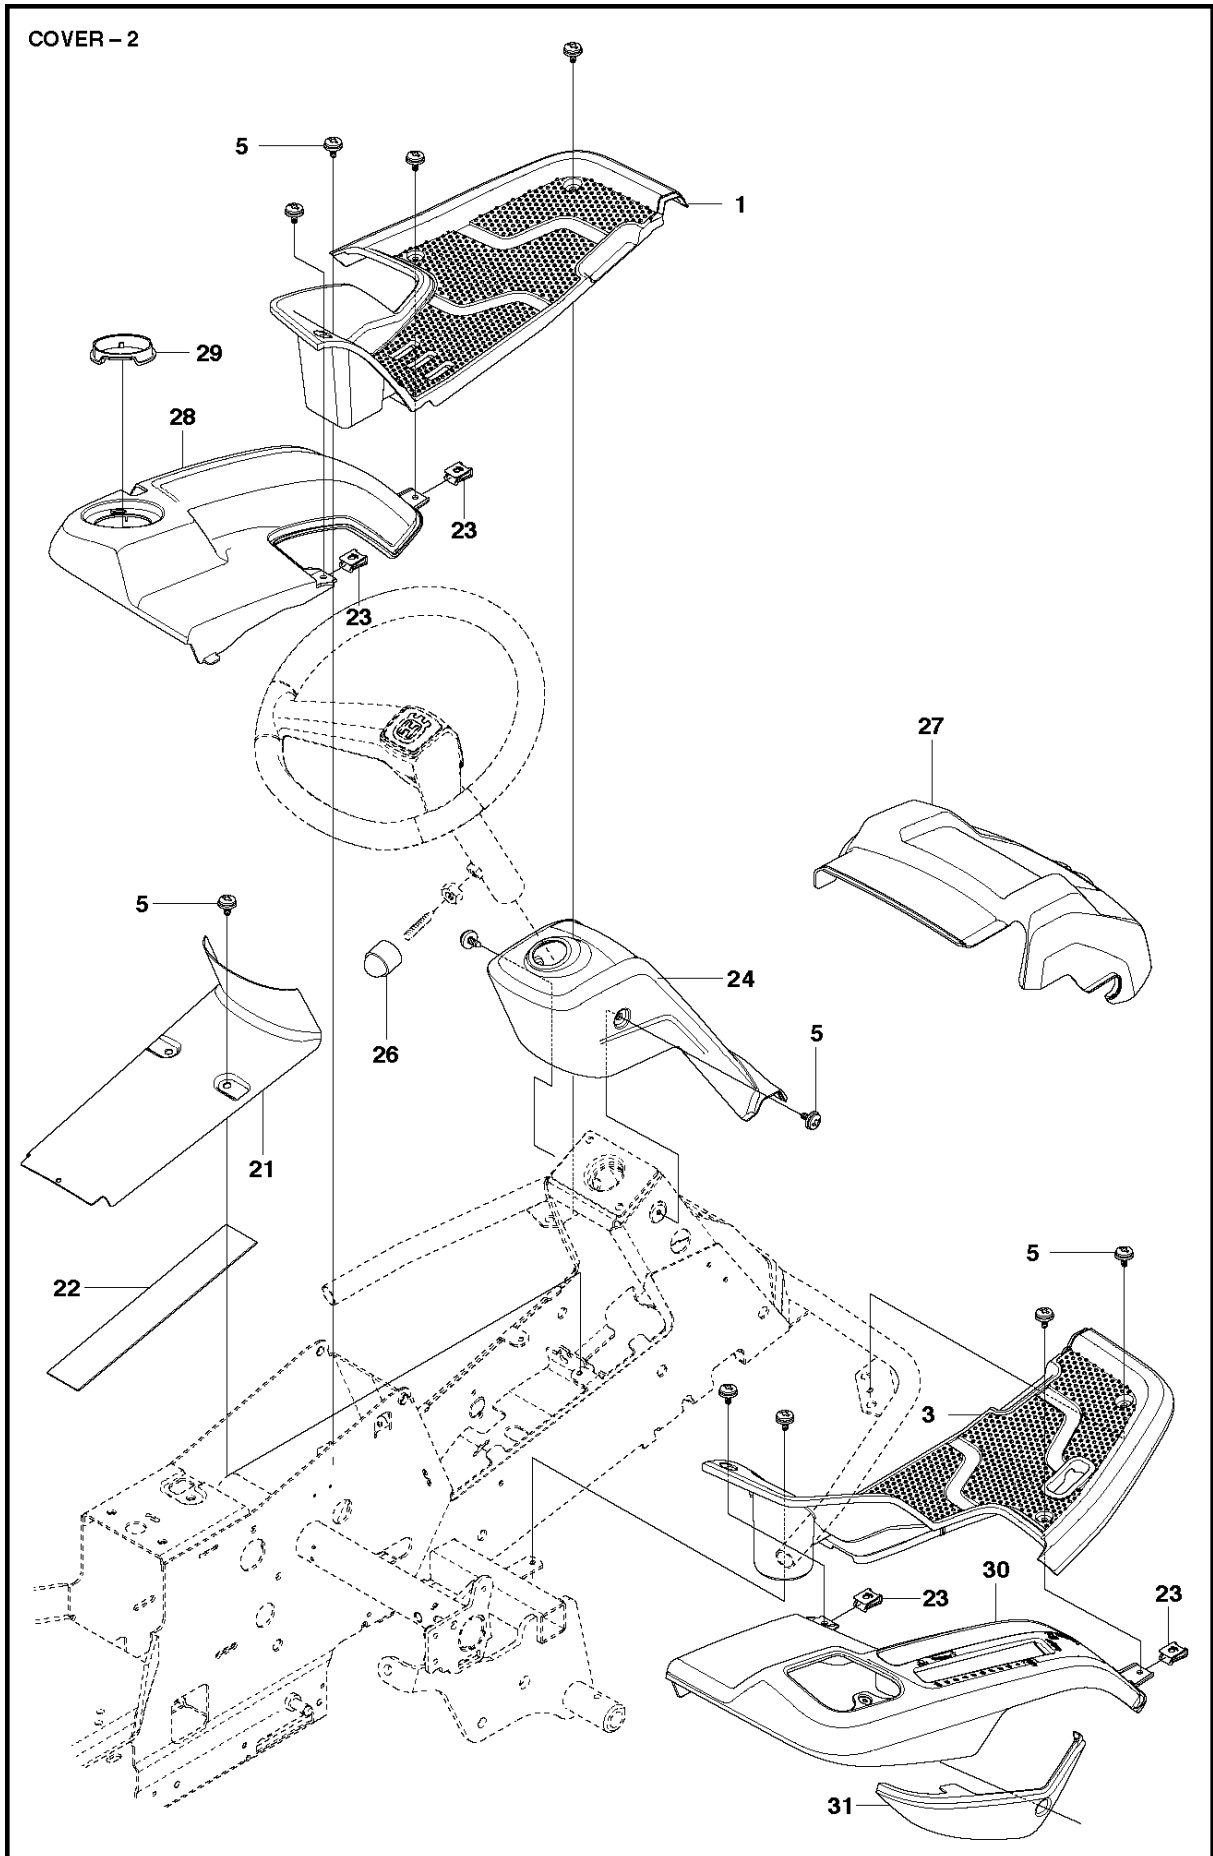

COVER

R215 TX, 967150801, 2013

Ref	Part No	Description	Remark	QTY KIT
1	577 72 93-01	FOOT PLATE		1
3	577 72 94-01	FOOT PLATE		1
5	544 40 05-01	SCREW		20
21	544 23 92-01	COVER		1
22	544 42 75-01	MAT		1
23	535 42 91-01	SPRING NUT		4
24	577 61 58-01	COVER		1
26	544 43 32-01	PROTECTIVE COVER		1
27	578 77 63-01	UNIT COVER		1
28	577 72 95-01	FENDER		1
29	577 76 45-01	LOCKING NUT		1
30	577 72 96-01	FENDER		1
31	577 73 75-01	CONTROL COVER		1