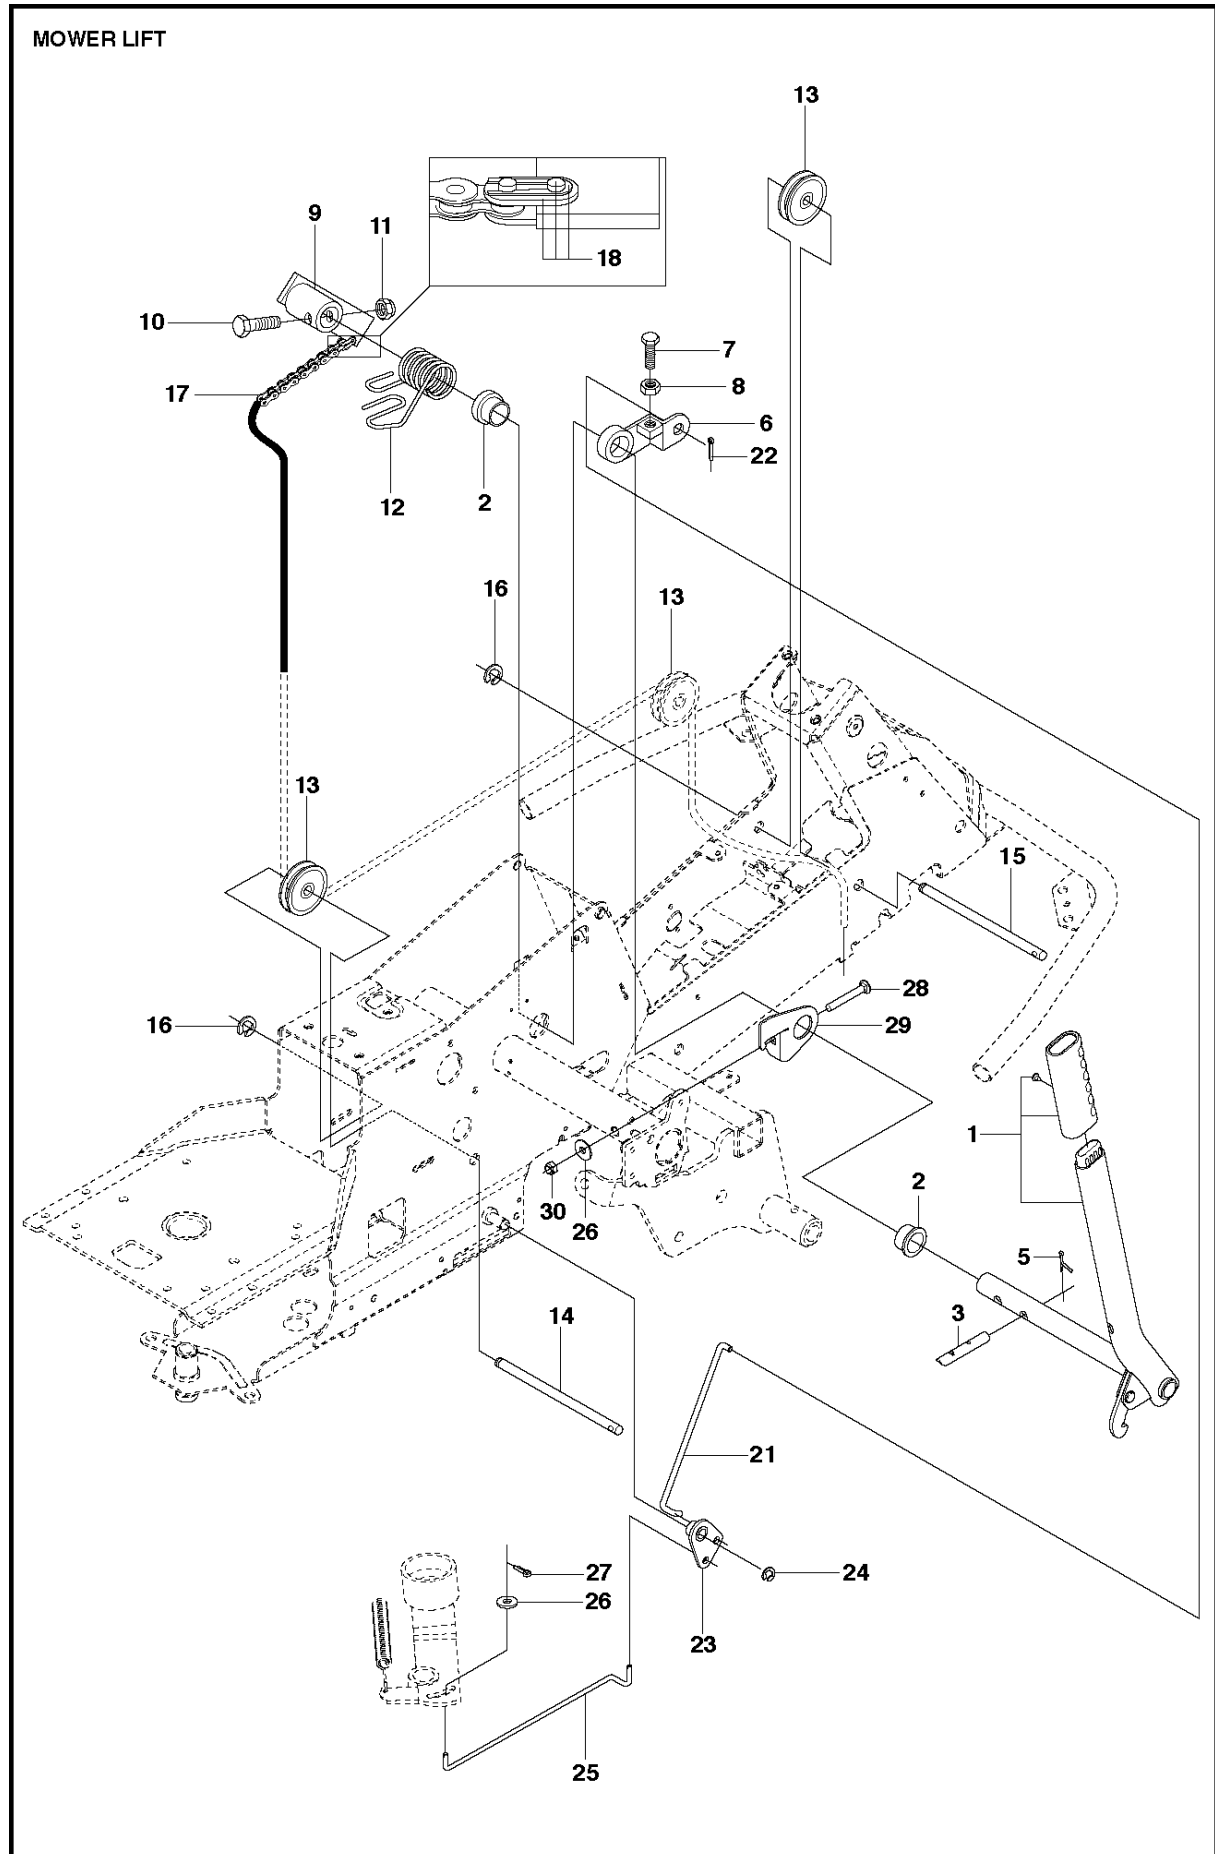

MOWER LIFT / DECK LIFT

R215 TX, 967150801, 2013

Ref	Part No	Description	Remark	QTY KIT
1	577 96 67-01	LIFTING LEVER ASSY		1
2	506 55 65-01	BEARING		2
3	525 40 66-01	PEN		1
5	721 61 83-01	SPLIT PIN		1
6	506 78 43-01	LINK ASSY		1
7	725 24 97-51	SCREW		1
8	731 23 20-51	HEXAGON NUT		1
9	544 43 36-01	LIFTING ARM		1
10	725 25 42-51	SCREW EHHM		1
11	732 25 22-01	HEXAGON LOCKING NUT		1
12	506 91 68-01	SPRING		1
13	506 90 56-01	OFFSET PULLEY		2
14	506 90 57-01	SHAFT		1
15	506 90 57-02	SHAFT		1
16	735 31 18-20	E-CLIP		2
17	506 55 46-09	CHAIN		1
18	506 55 47-01	LINKAGE		1
21	544 45 69-01	CONNECTION ROD		1
22	721 61 83-01	SPLIT PIN		1
23	544 37 86-01	LINK		1
24	735 31 14-20	E-CLIP		1
25	544 44 88-01	CONNECTION ROD		1
26	734 11 64-41	WASHER		2
27	721 61 83-01	SPLIT PIN		1
28	535 42 38-03	SCREW RSQM		1
29	577 99 95-01	SHEET		1
30	732 21 18-01	LOCK NUT		1