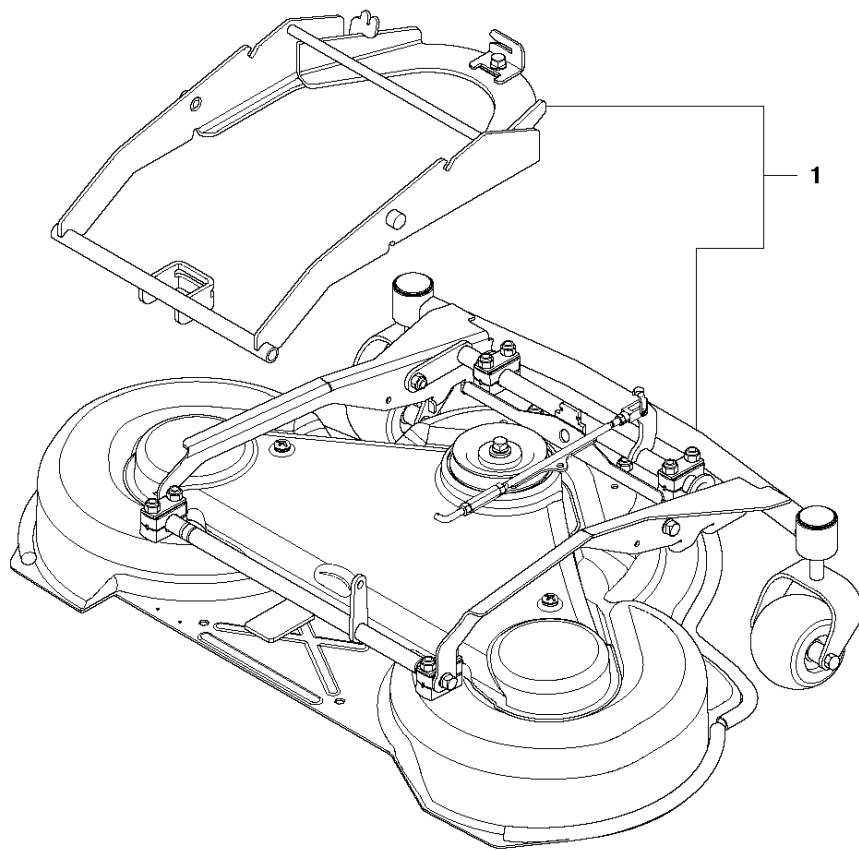

Ref	Part No	Description	Remark	QTY	KIT
1	504 56 98-01	DECK SHELL ASSY		1	
2	506 91 62-01	BLIND RIVET NUT		3	
3	544 44 92-01	PLUG		1	
4	506 57 01-04	SCREW EHHFM		3	
5	535 50 35-01	KNIFE BEARING		1	
6	544 06 78-01	BEARING HOUSING		1	5
7	535 42 87-01	SHAFT		1	5
8	535 42 88-01	SPACER		1	5
9	738 22 05-19	BALL BEARING		2	5
10	535 50 35-02	KNIFE BEARING		2	
11	544 06 78-01	BEARING HOUSING		1	10
12	535 42 87-02	SHAFT		1	10
13	535 42 88-01	SPACER		1	10
14	738 22 05-19	BALL BEARING		2	10
15	535 42 38-01	SCREW RSQM		12	
16	734 11 64-01	WASHER		12	
17	732 21 18-01	LOCK NUT		12	
18	535 42 90-01	PULLEY		4	
19	506 53 35-01	PARALLEL KEY		7	
20	535 42 88-01	SPACER		1	
21	535 42 92-01	WASHER		3	
22	725 25 42-51	SCREW EHHM		3	
23	535 50 42-01	BLADE BRACKET		3	
24	504 19 04-01	RIDE ON BLADE		3	
25	506 79 23-02	KNIFE PLATE		3	
26	725 25 42-51	SCREW EHHM		3	
27	506 54 07-01	BELT TENSIONER ASSY		1	
28	506 51 95-01	SPÄNNARM KPL.		1	27
29	506 53 27-01	PULLEY		1	27
30	734 11 64-41	WASHER		1	27
31	506 55 83-02	SCREW EHHFT		1	27
32	506 91 87-02	WASHER		1	
33	725 24 51-71	SCREW EHHM		1	
34	732 21 18-01	LOCK NUT		1	
35	506 53 31-01	SPRING		1	
36	544 11 32-01	BELT		1	
37	544 09 61-01	BELT COVER		1	
38	506 98 26-01	SCREW		2	
39	506 55 97-01	WASHER		2	
72	506 78 97-01	LABEL		1	
73	544 23 81-11	LABEL		1	
74	506 92 90-01	LABEL		1	

MOWER DECK, CT103