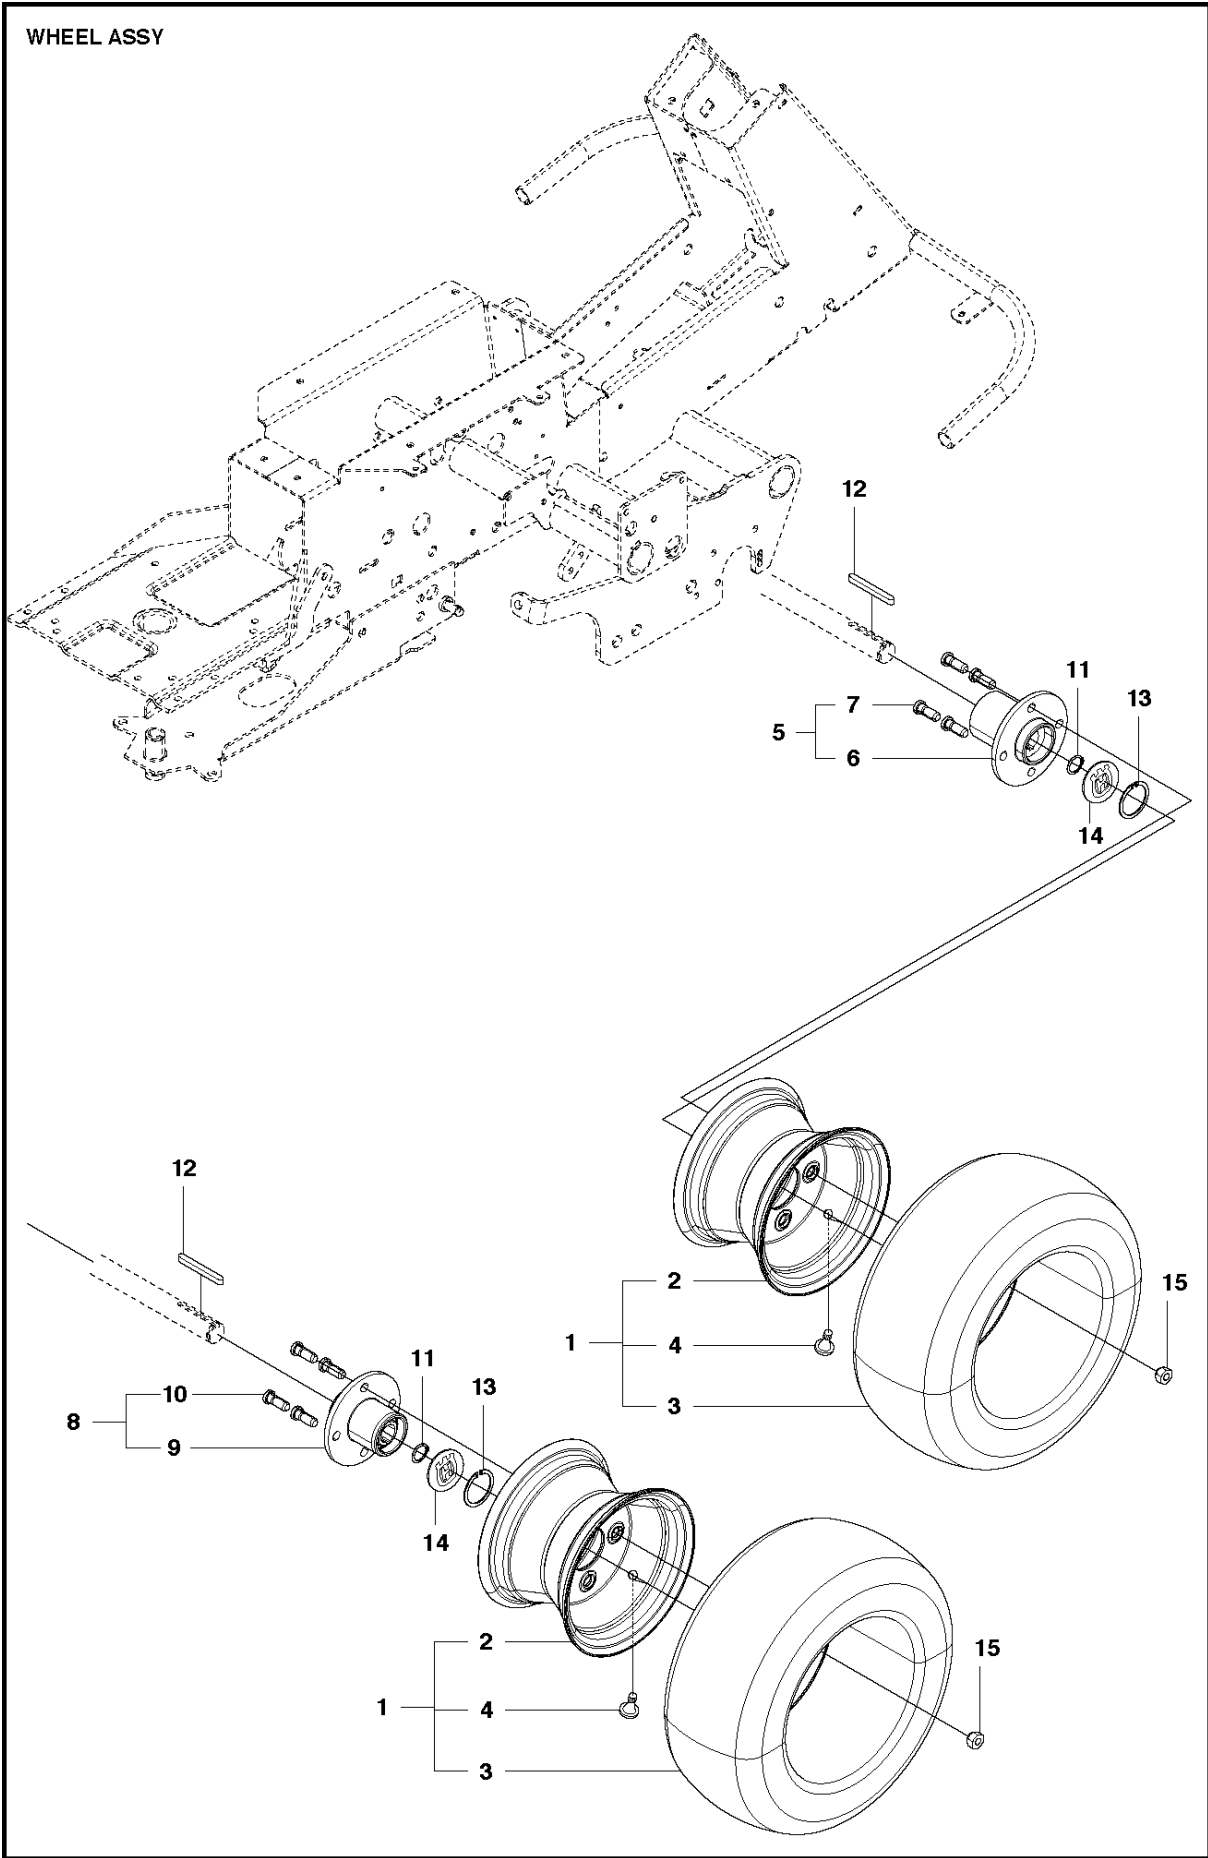

WHEELS & TIRES

R418 Ts AWD, 967158501, 2013-01

Ref	Part No	Description	Remark	QTY	KIT
1	504 63 00-01	WHEEL ASSY		4	
2	506 86 78-01	RIM		1	1
3	535 46 00-01	TYRE		1	1
4	506 57 43-01	VALVE ASSY		1	1
5	577 57 30-01	HUB ASSY		2	
6	577 57 29-01	HUB		1	5
7	506 89 02-01	BOLT		4	5
8	577 57 35-01	HUB ASSY		2	
9	577 57 33-01	HUB		1	8
10	506 89 02-01	BOLT		4	8
11	574 45 88-01	CIRCLIP		4	
12	506 55 59-01	WEDGE		4	
13	735 31 41-10	CIRCLIP		4	
14	577 59 15-01	COVER WASHER		4	
15	506 86 50-01	WHEEL NUT		16