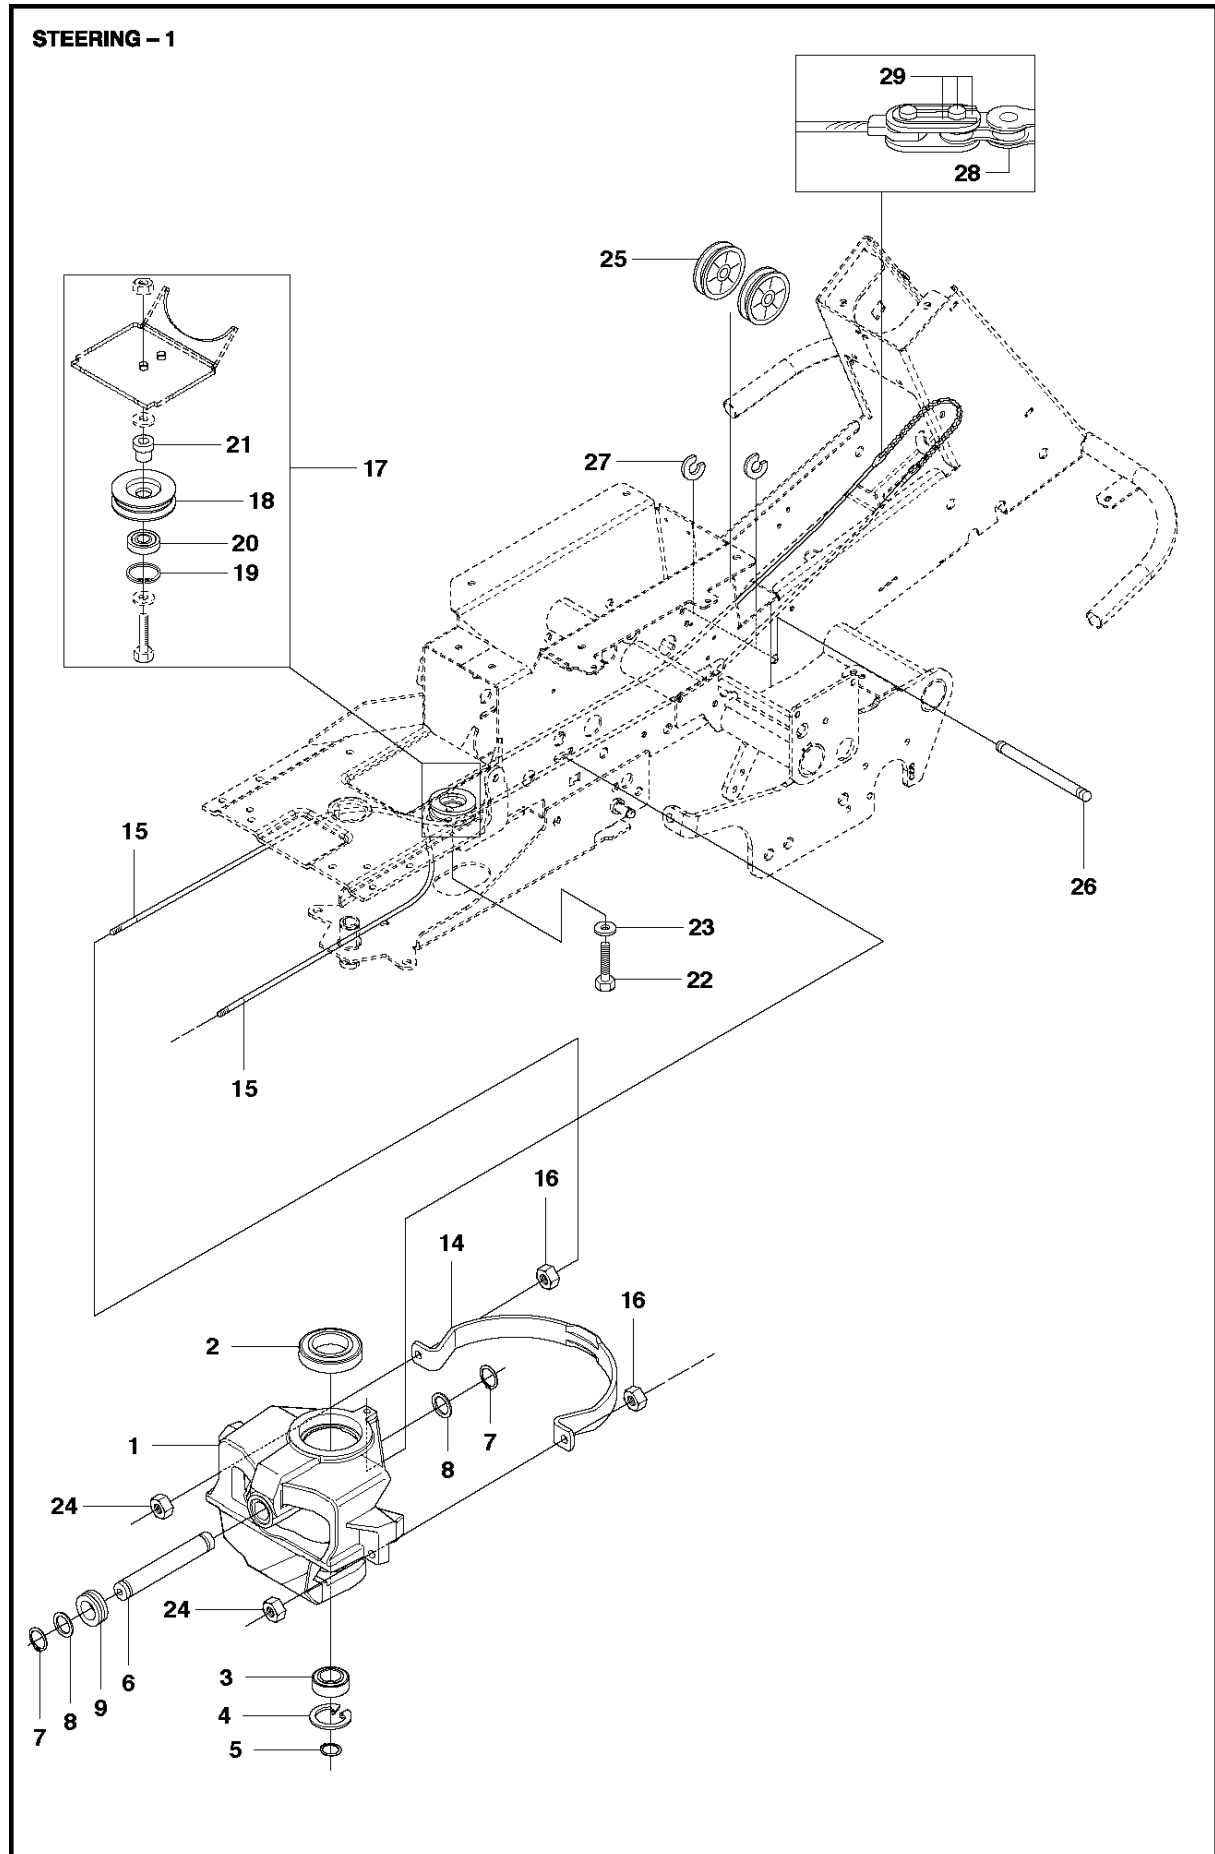

STEERING

R418 Ts AWD, 967158501, 2013-01

Ref	Part No	Description	Remark	QTY	KIT
1	578 36 74-01	SPINDLE		1	
2	738 21 10-04	BALL BEARING		1	
3	738 21 05-04	BALL BEARING		1	
4	735 31 40-10	CIRCLIP		1	
5	735 31 26-00	CIRCLIP		1	
6	535 46 30-01	SWING AXLE		1	
7	735 31 26-00	CIRCLIP		2	
8	506 77 34-01	WASHER		2	
9	740 68 14-21	V-RING		1	
14	544 42 73-01	WIRE GUIDE		1	
15	506 58 91-04	WIRE ASSY		2	
16	731 23 20-51	HEXAGON NUT		2	
17	506 50 09-03	BARRING WHEEL		1	
18	535 42 41-01	BARRING WHEEL		1	17
19	735 31 40-10	CIRCLIP		1	17
20	738 22 04-19	BALL BEARING		1	17
21	506 50 08-02	BUSHING		1	17
22	725 25 00-51	SCREW EHHM		1	
23	734 11 74-41	WASHER		1	
24	732 21 20-51	NUT		2	
25	506 52 24-01	STARTER PULLEY		2	
26	506 53 94-03	SHAFT		1	
27	735 31 14-20	E-CLIP		2	
28	506 55 46-01	CHAIN		1	
29	506 55 47-01	LINKAGE		2