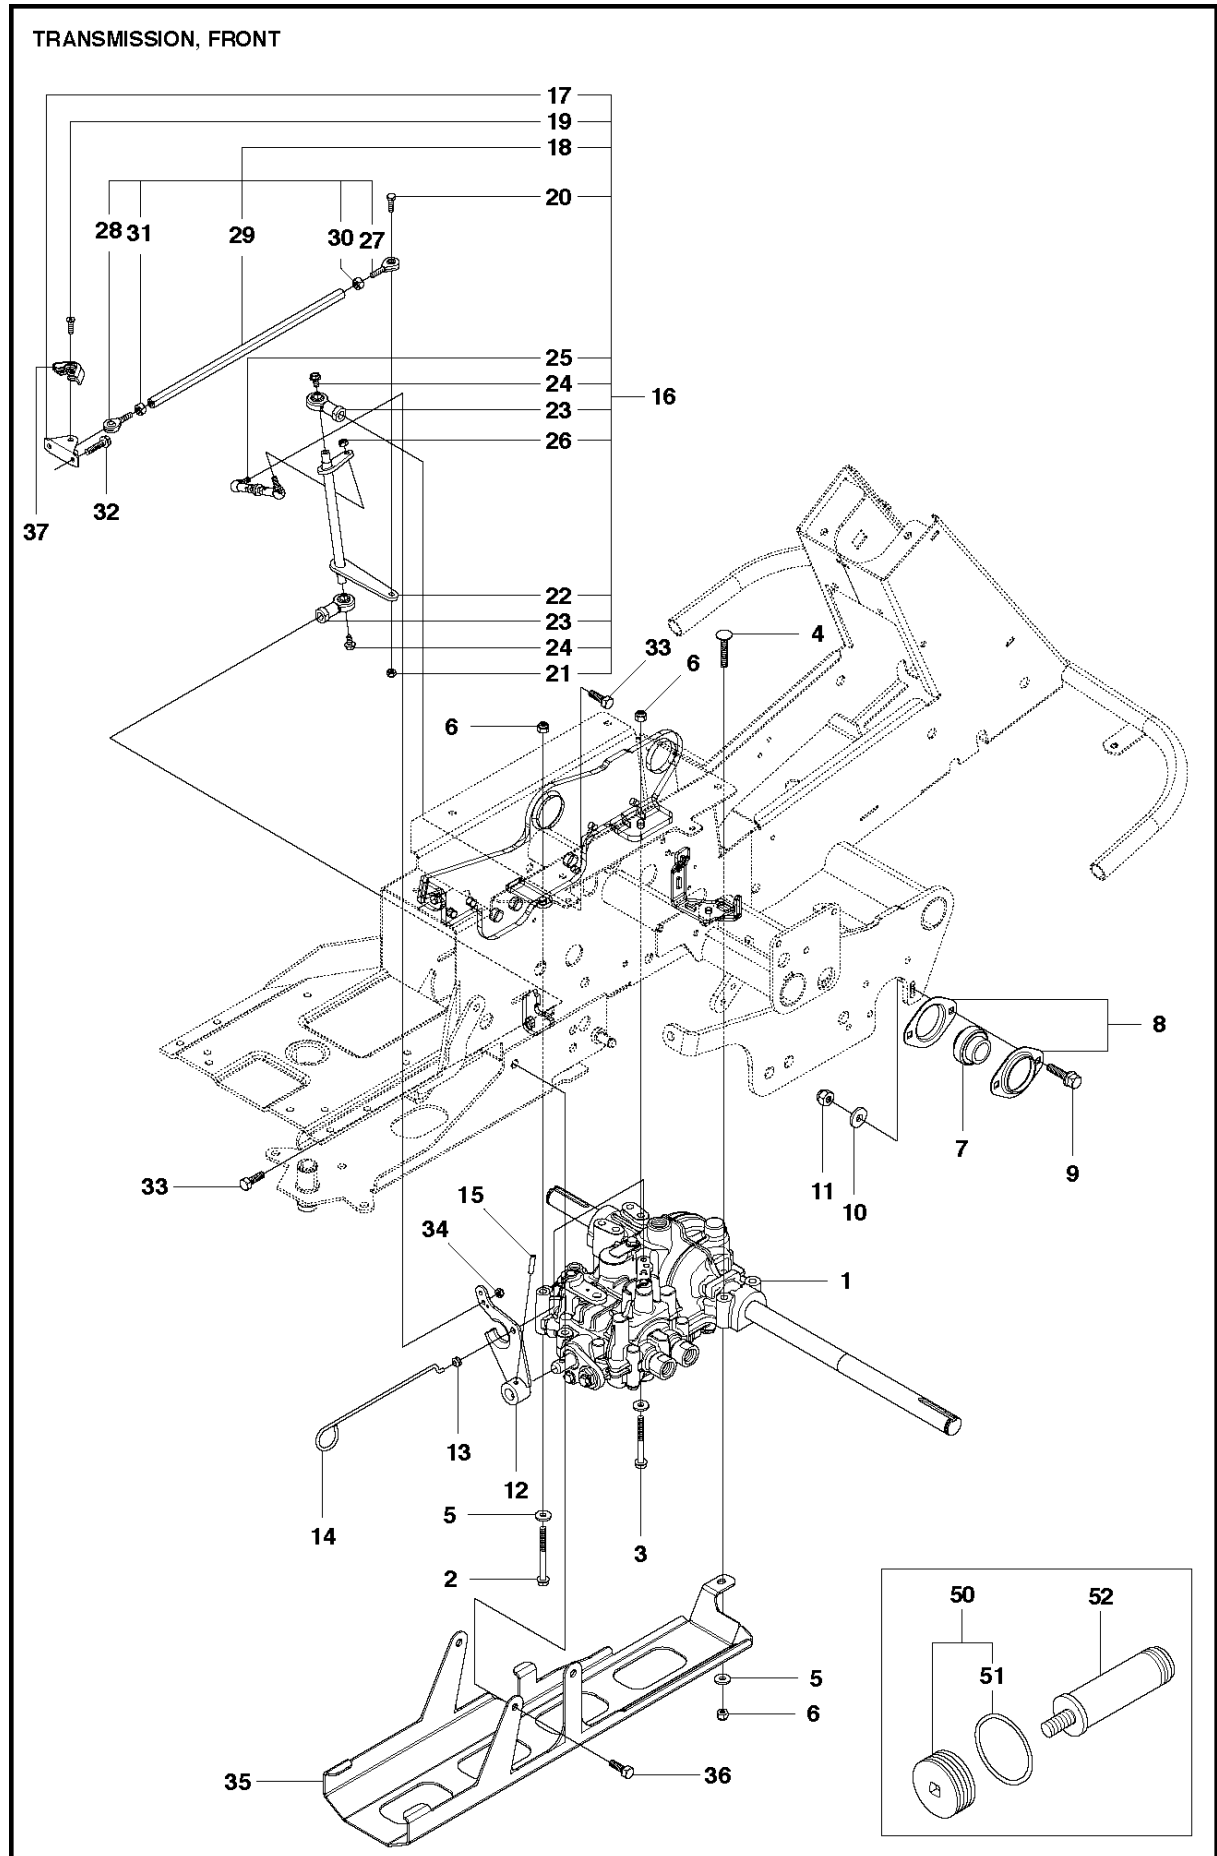

TRANSMISSION

R418 Ts AWD, 967158501, 2013-01

Ref	Part No	Description	Remark	QTY	KIT
1	577 53 20-01	TRANSMISSION		1	
2	725 24 67-51	SCREW EHHM		1	
3	725 24 64-51	SCREW EHHM		1	
4	535 42 38-03	SCREW RSQM		1	
5	734 11 64-01	WASHER		3	
6	732 21 18-01	LOCK NUT		3	
7	544 00 89-02	BEARING		1	
8	544 00 90-02	BEARING HOUSING		2	
9	506 57 01-05	SCREW EHHFM		2	
10	734 11 64-01	WASHER		2	
11	732 21 18-01	LOCK NUT		2	
12	578 29 19-01	LEVER		1	
13	503 73 58-01	BUSHING		1	
14	535 49 97-01	ARM		1	
15	721 43 47-01	SPRING PIN		1	
16	544 84 15-03	LINK ASSY		1	
17	535 49 28-02	BRACKET		1	16
18	544 45 67-01	ROD		1	16
19	544 84 17-01	SCREW		1	16
20	725 23 70-71	SCREW EHHM		1	16
21	732 25 16-01	HEXAGON LOCKING NUT		1	16
22	535 49 74-02	LEVER		1	16
23	506 95 17-01	ROD END		2	16
24	535 47 52-12	SCREW EHHFM		2	16
25	544 44 19-01	ADJUSTING ROD		1	16
26	732 25 16-01	HEXAGON LOCKING NUT		1	16
27	535 48 66-01	ROD END		1	18
28	535 48 66-02	ROD END		1	18
29	535 48 65-03	ROD		1	18
30	731 23 16-01	HEXAGON NUT		1	18
31	503 22 10-18	HEXAGON NUT		1	18
32	725 23 66-51	HEXAGONAL SCREW M6X12		2	
33	725 24 93-71	SCREW EHHM		2	
34	732 21 16-01	NUT		1	
35	544 84 56-01	SKID PLATE		1	
36	506 57 01-04	SCREW EHHFM		1	
37	585 00 15-01	COVER		1	
50	574 51 51-01	KIT		1	
51	574 51 52-01	O-RING		1	50
52	535 40 28-19	FILTER		1