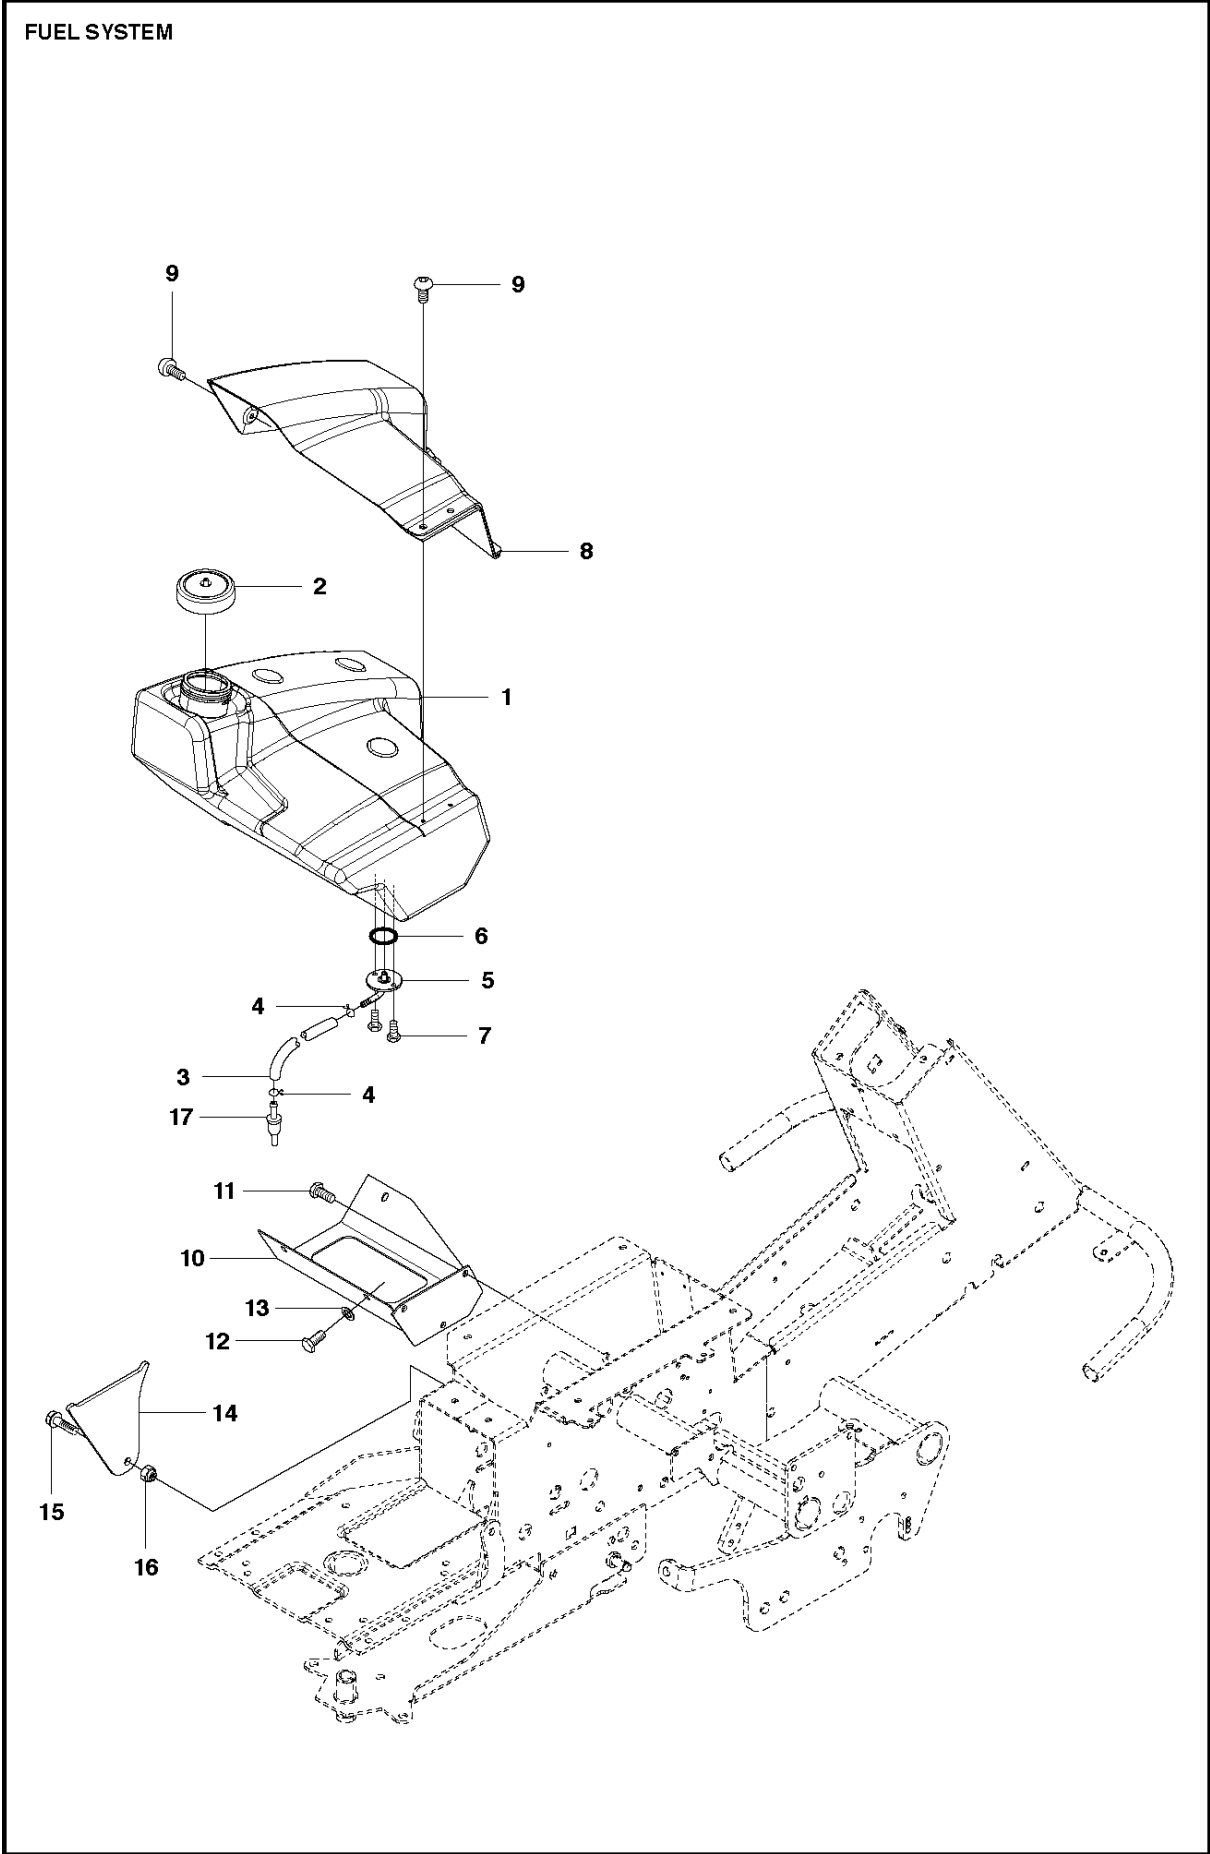

FUEL SYSTEM

R418 Ts AWD, 967158501, 2013-01

Ref	Part No	Description	Remark	QTY KIT
1	535 44 61-01	FUEL TANK		1
2	506 67 33-01	TANK CAP ASSY		1
3	504 80 00-10	FUEL HOSE		1
4	535 46 97-01	HOSE BRACE		2
5	506 89 18-01	CONNECTION		1
6	740 48 12-02	O-RING		1
7	535 41 56-19	SCREW		2
8	535 44 62-01	DESIGN COVER TANK		1
9	535 42 58-01	SCREW IHANM		4
10	535 43 86-01	BRACKET ASSY		1
11	725 24 51-71	SCREW EHHM		3
12	725 23 66-51	HEXAGONAL SCREW M6X12		3
13	734 11 56-01	WASHER		3
14	535 43 88-01	TANK SUPPORT		1
15	725 24 95-71	SCREW EHHM		1
16	732 21 20-01	NUT		1
17	506 79 10-01	FUEL FILTER		1