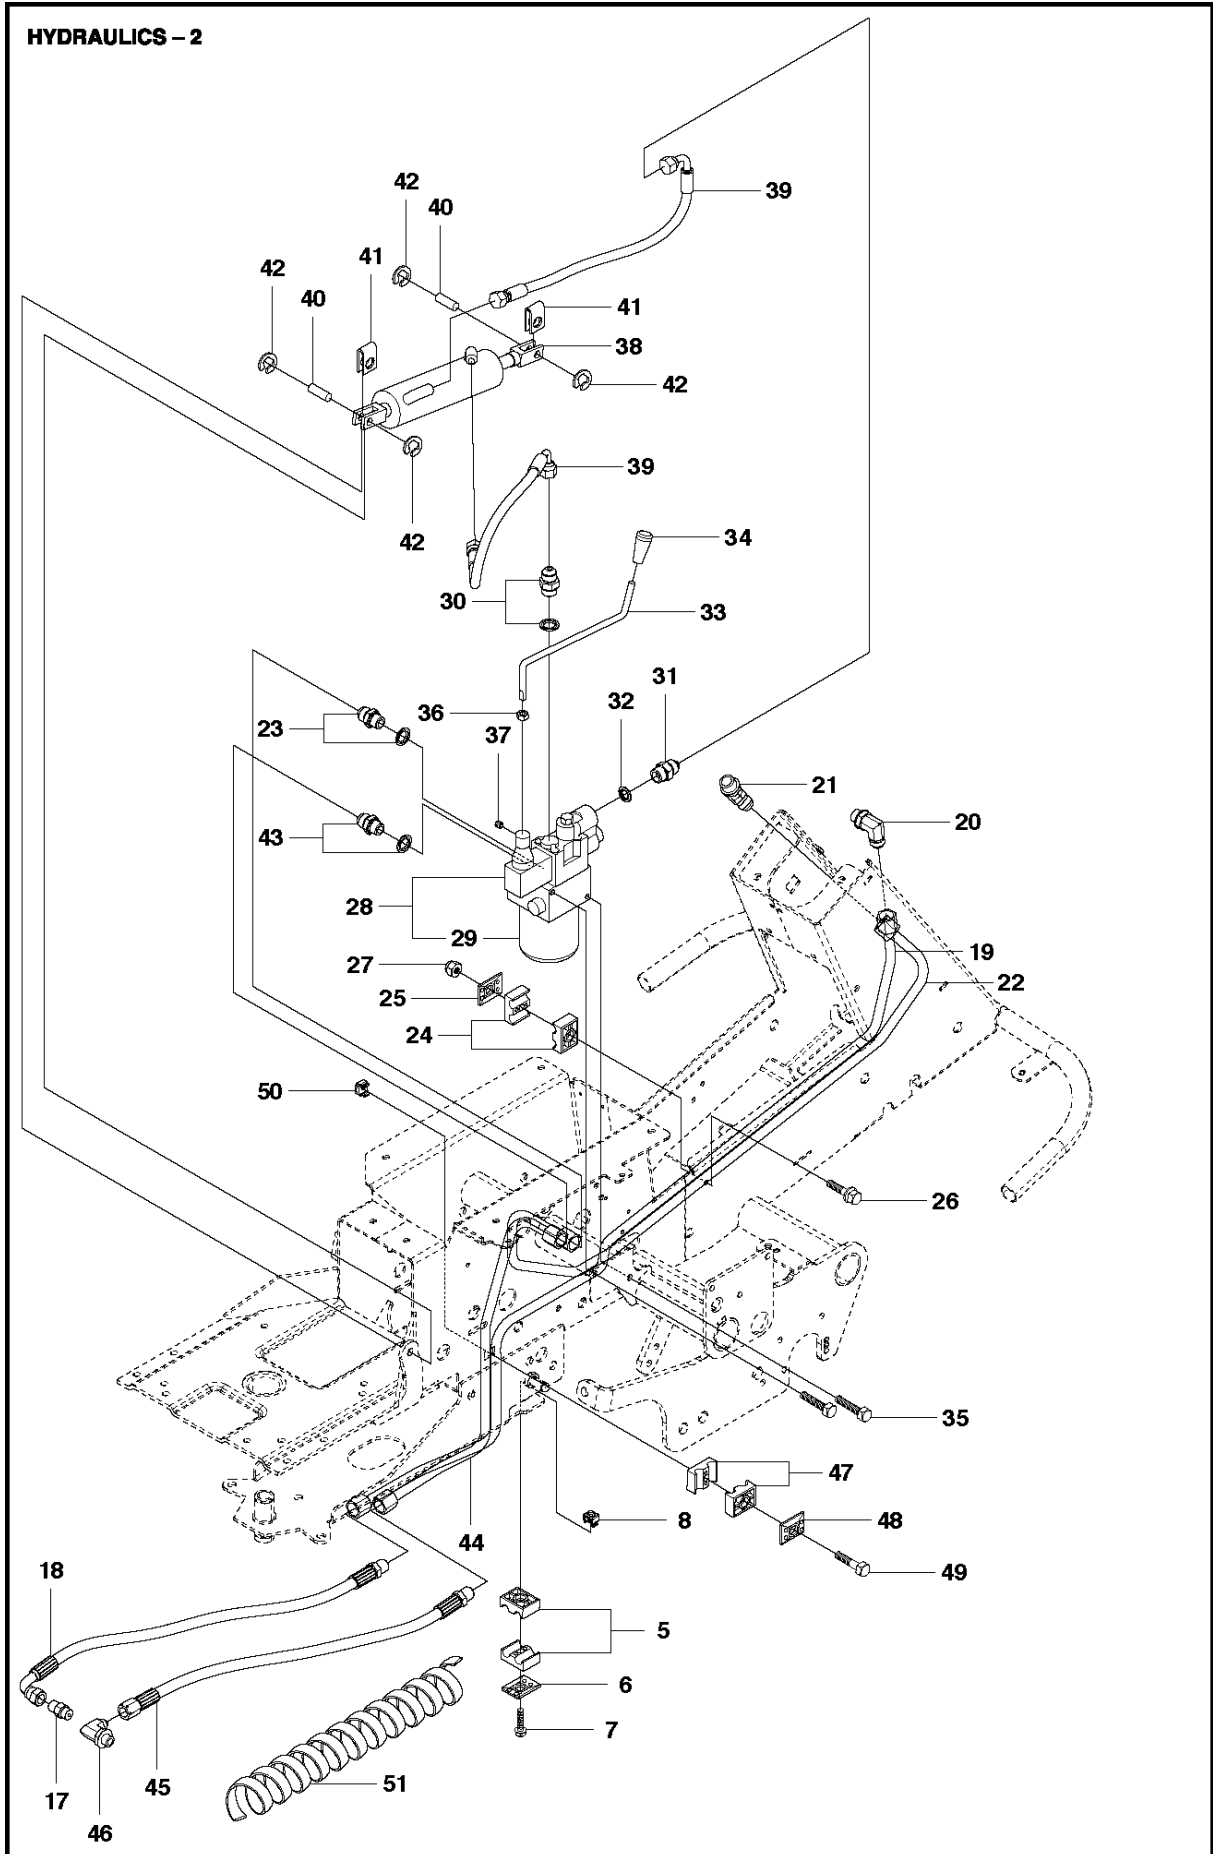

HYDRAULIC PUMP - MOTOR

R418 Ts AWD, 967158501, 2013-01

Ref	Part No	Description	Remark	QTY KIT
5	544 37 33-02	PIPE CLAMP		1
6	544 37 38-02	COVER PLATE		1
7	506 57 01-07	SCREW EHHFM		1
8	544 81 17-01	CAGE NUT		1
17	535 42 65-01	PIPE FITTING		1
18	535 45 03-01	HYDRAULIC HOSE		1
19	504 21 03-01	HYDRAULIC PIPE		1
20	535 43 73-01	PIPE FITTING		1
21	535 42 69-01	PIPE FITTING		1
22	504 20 99-01	HYDRAULIC PIPE		1
23	535 42 68-01	PIPE FITTING		1
24	544 37 33-03	PIPE CLAMP		1
25	535 43 85-01	COVER WASHER		1
26	535 47 52-45	SCREW EHHFM		1
27	732 21 16-01	NUT		1
28	522 53 56-01	FILTER UNIT		1
29	535 42 75-02	FILTER		1
30	535 43 70-01	PIPE FITTING		1
31	535 43 71-01	PIPE FITTING		1
32	535 43 72-01	RUBBER STEEL WASHER		1
33	505 44 00-01	LIFTING LEVER		1
34	535 43 82-01	KNOB		1
35	725 24 49-71	SCREW EHHM		2
36	731 23 18-01	HEXAGON NUT		1
37	728 84 43-05	SCREW IHSETM		1
38	535 42 72-01	CYLINDER ASSY		1
39	535 42 71-03	HYDRAULIC HOSE		2
40	535 43 76-01	LOCKING PIN		2
41	535 45 66-01	U-PLÅT		2
42	735 31 12-00	CIRCLIP		4
43	535 42 68-01	PIPE FITTING		1
44	504 21 04-01	HYDRAULIC PIPE		1
45	535 45 04-02	HYDRAULIC HOSE		1
46	535 42 66-01	PIPE FITTING		1
47	544 37 33-03	PIPE CLAMP		1
48	535 43 85-01	COVER WASHER		1
49	535 47 52-45	SCREW EHHFM		1
50	544 81 17-02	CAGE NUT		1
51	544 02 66-03	HOSE GUARD		1