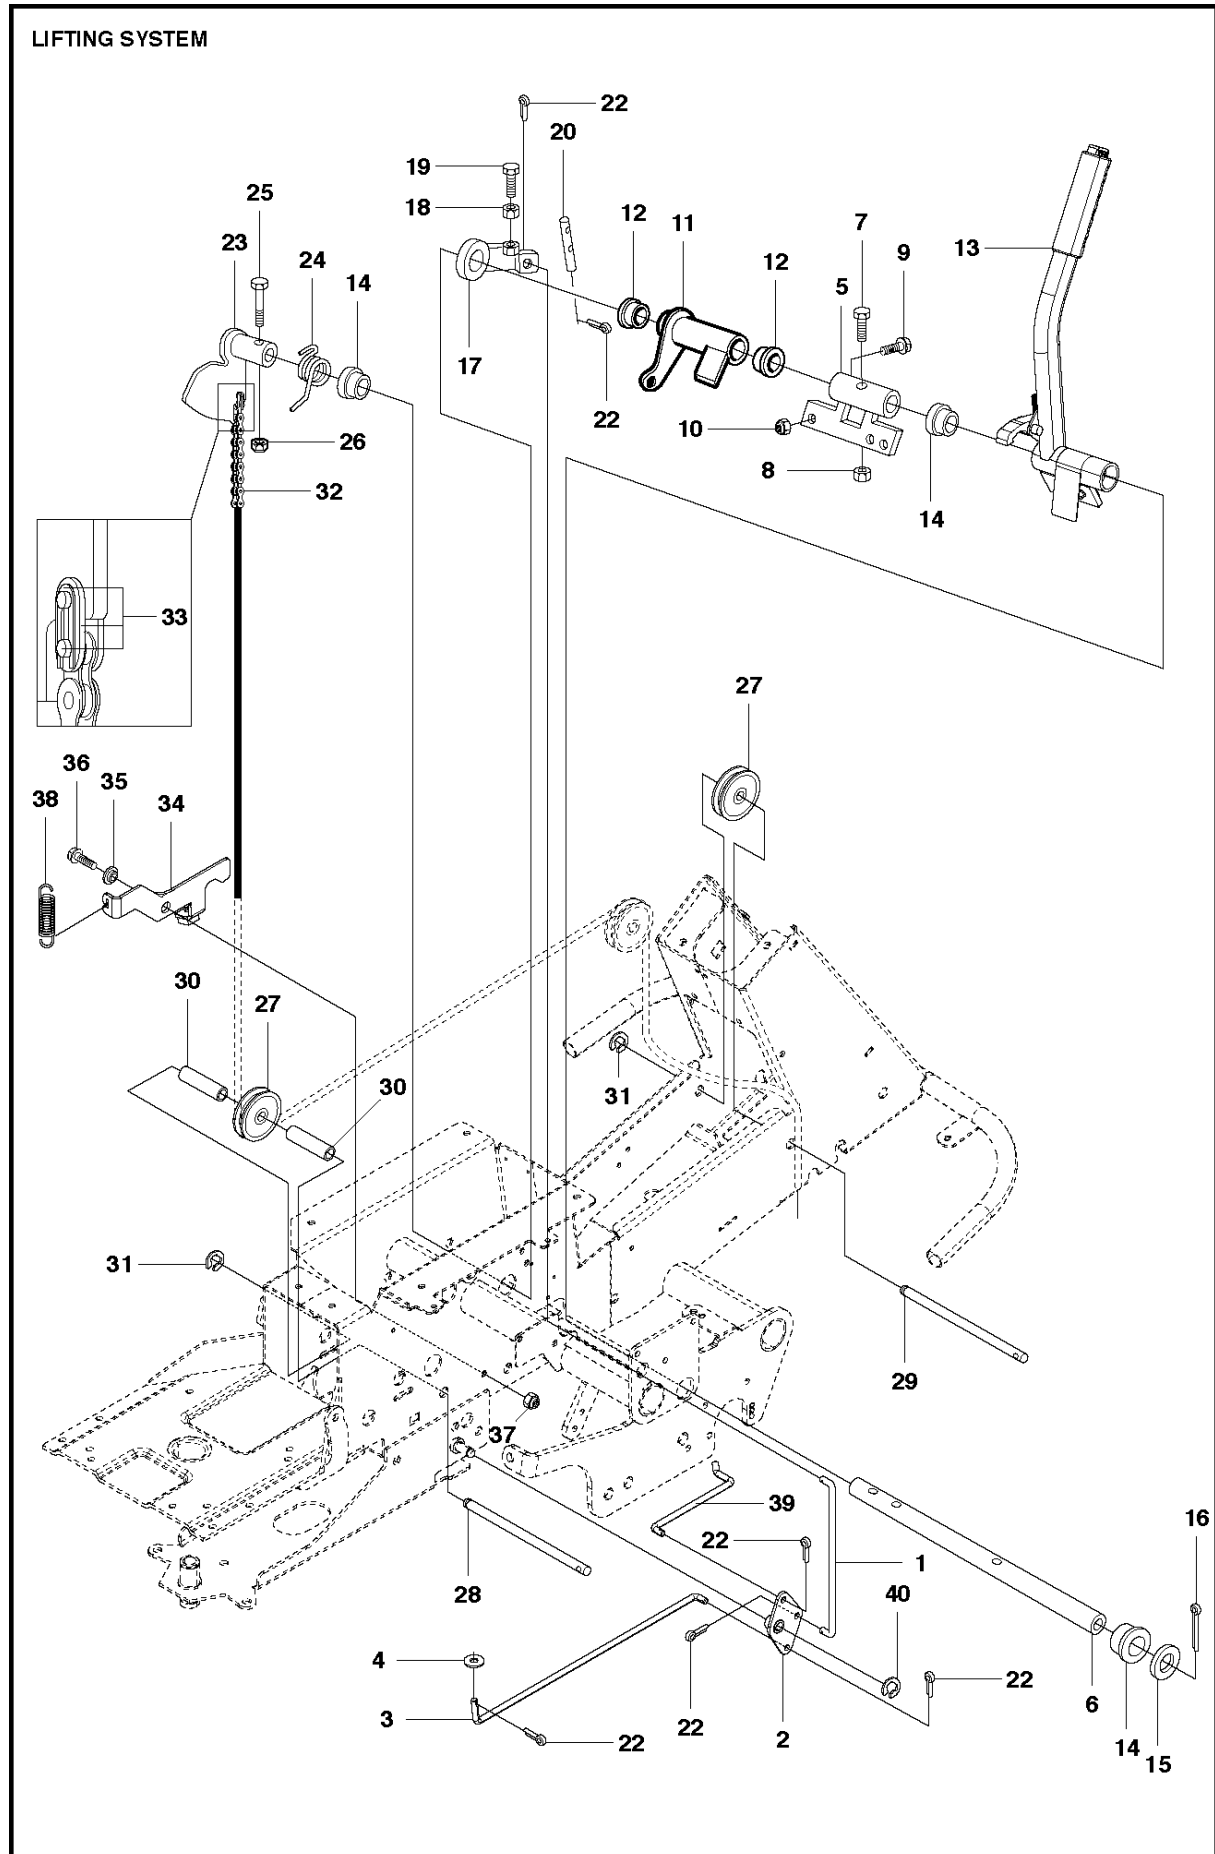

MOWER LIFT / DECK LIFT

R418 Ts AWD, 967158501, 2013-01

Ref	Part No	Description	Remark	QTY KIT
1	506 66 59-01	CLUTCH ROD FRONT		1
2	504 63 67-01	LINK		1
3	535 44 47-03	CLUTCH ROD REAR		1
4	734 11 64-41	WASHER		1
5	506 95 11-01	DRIVER ASSY		1
6	506 96 80-01	SHAFT		1
7	725 25 44-51	SCREW EHHM		1
8	732 25 22-01	HEXAGON LOCKING NUT		1
9	725 24 53-51	SCREW EHHM		2
10	731 23 18-01	HEXAGON NUT		2
11	506 95 14-01	ACTUATOR ARM CMPL.		1
12	506 55 65-01	BEARING		2
13	504 90 79-01	LIFTING LEVER ASSY		1
14	506 55 65-01	BEARING		3
15	506 51 57-01	WASHER		1
16	721 62 01-01	SPLIT PIN		1
17	506 78 43-01	LINK ASSY		1
18	731 23 20-51	HEXAGON NUT		1
19	725 24 97-51	SCREW		1
20	525 40 66-01	PIN		1
22	721 61 83-01	SPLIT PIN		6
23	506 94 05-01	LIFTING ARM		1
24	506 81 70-01	SPRING		1
25	725 25 44-71	SCREW EHHM		1
26	732 25 22-01	HEXAGON LOCKING NUT		1
27	506 90 56-01	OFFSET PULLEY		2
28	506 90 57-01	SHAFT		1
29	506 90 57-02	SHAFT		1
30	506 90 58-01	TUBE SLEEVE		2
31	735 31 18-20	E-CLIP		2
32	506 55 46-08	CHAIN		1
33	506 55 47-01	LINKAGE		1
34	504 62 87-02	BRAKE LEVER		1
35	506 91 87-02	WASHER		1
36	506 57 01-05	SCREW EHHFM		1
37	732 21 18-01	LOCK NUT		1
38	506 54 25-01	SPRING		1
39	504 63 68-01	ROD		1
40	735 31 14-20	E-CLIP		1