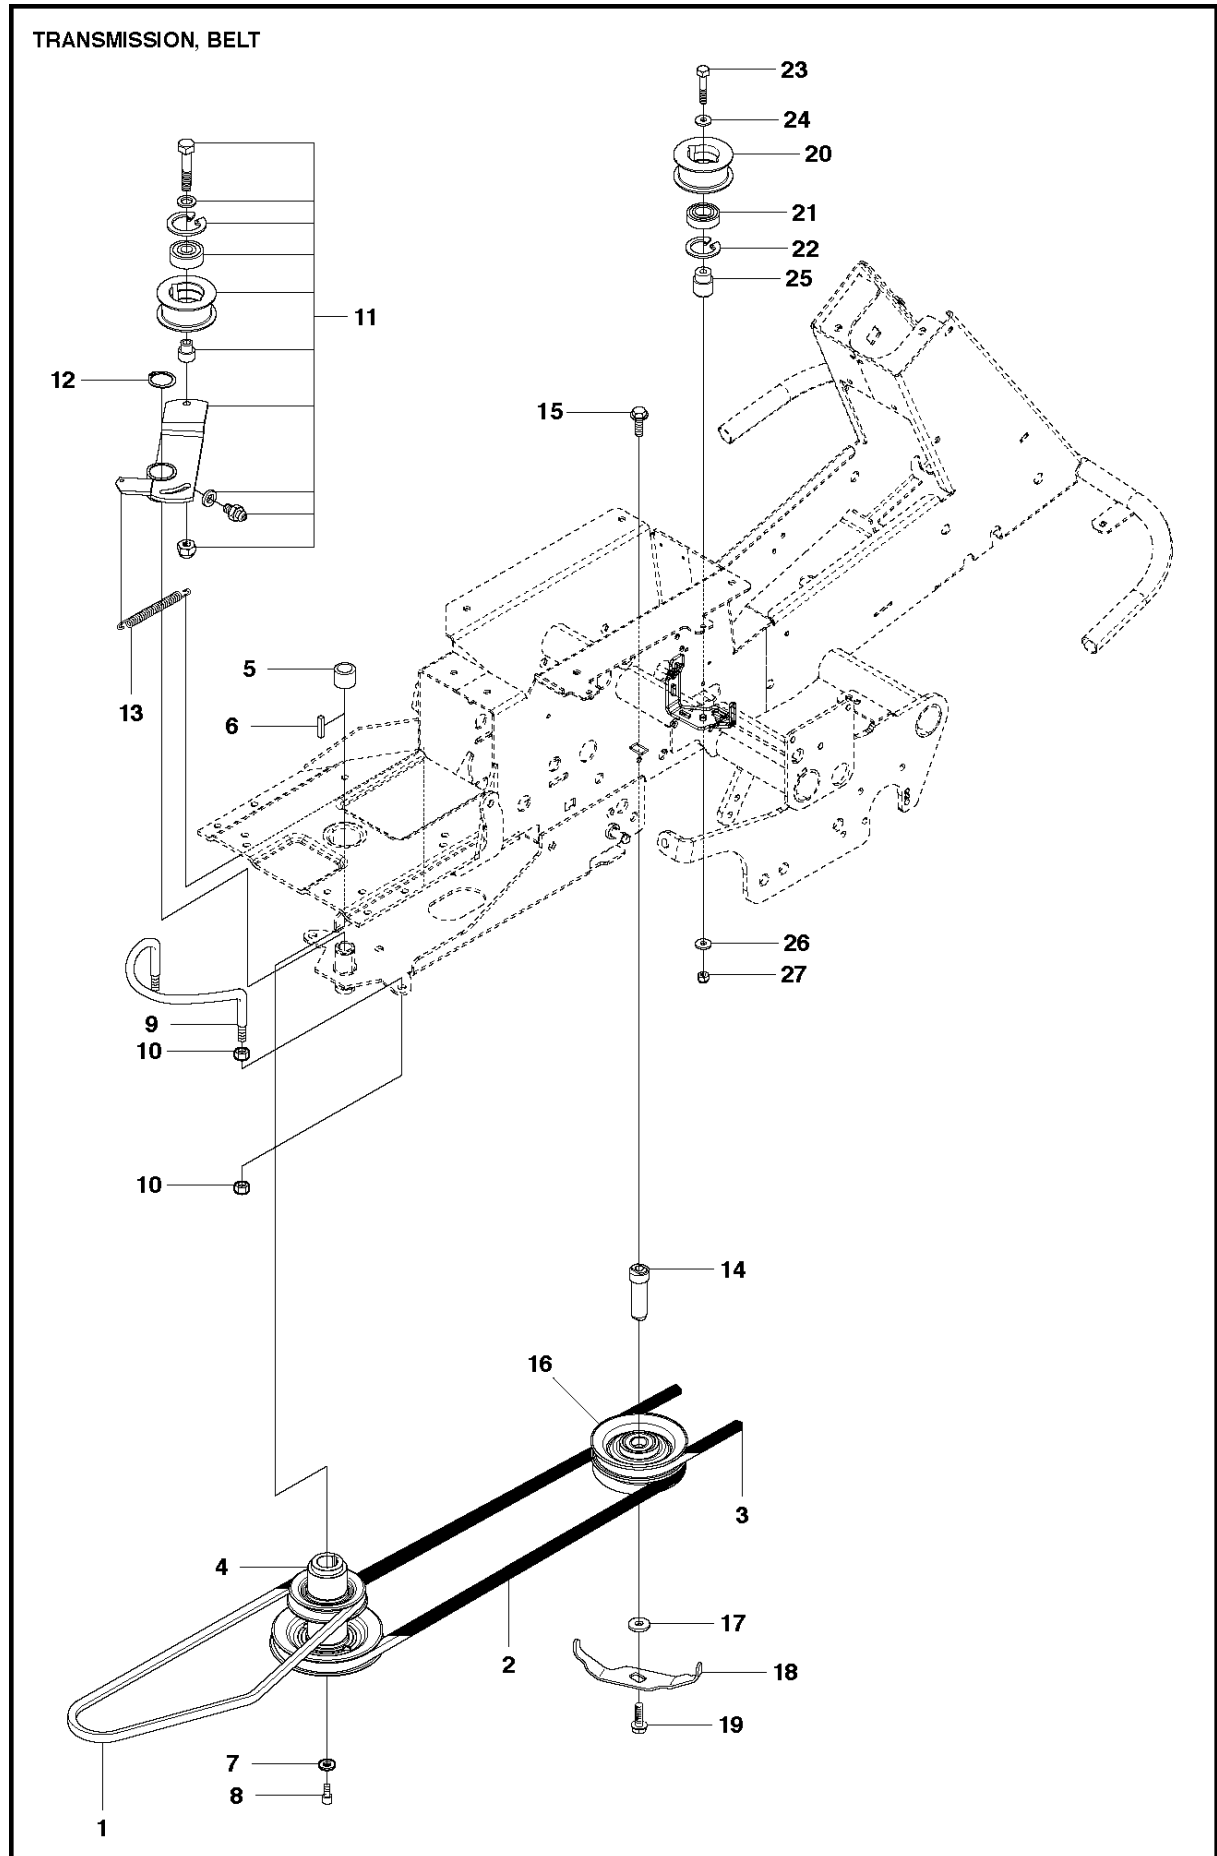

TRANSMISSION

R418 Ts AWD, 967158501, 2013-01

Ref	Part No	Description	Remark	QTY KIT
1	506 99 19-01	DRIVE BELT		1
2	502 61 49-01	BELT		1
3	544 11 33-01	BELT		1
4	535 48 24-01	PULLEY		1
5	506 50 92-01	SPACING SLEEVE		1
6	506 55 59-01	WEDGE		1
7	506 59 75-01	WASHER		1
8	506 55 60-02	SCREW UNC		1
9	506 66 45-01	BELT GUIDE		1
10	731 23 20-51	HEXAGON NUT		4
11	535 48 44-02	BELT TENSIONER ASSY		1
12	735 31 26-00	CIRCLIP		1
13	506 66 56-01	SPRING		1
14	544 42 61-02	SHAFT		1
15	506 67 54-02	SCREW EHHFM		1
16	535 48 22-01	MELLANHJUL		1
17	506 77 57-01	WASHER		1
18	544 40 53-01	BELT GUIDE		1
19	506 57 01-05	SCREW EHHFM		1
20	506 92 89-01	PULLEY		1
21	738 21 04-04	BALL BEARING		1
22	735 31 38-10	CIRCLIP		1
23	725 24 61-51	SCREW EHHM		1
24	734 11 64-41	WASHER		1
25	544 00 29-01	BUSHING		1
26	734 11 64-01	WASHER		1
27	732 21 18-01	LOCK NUT		1