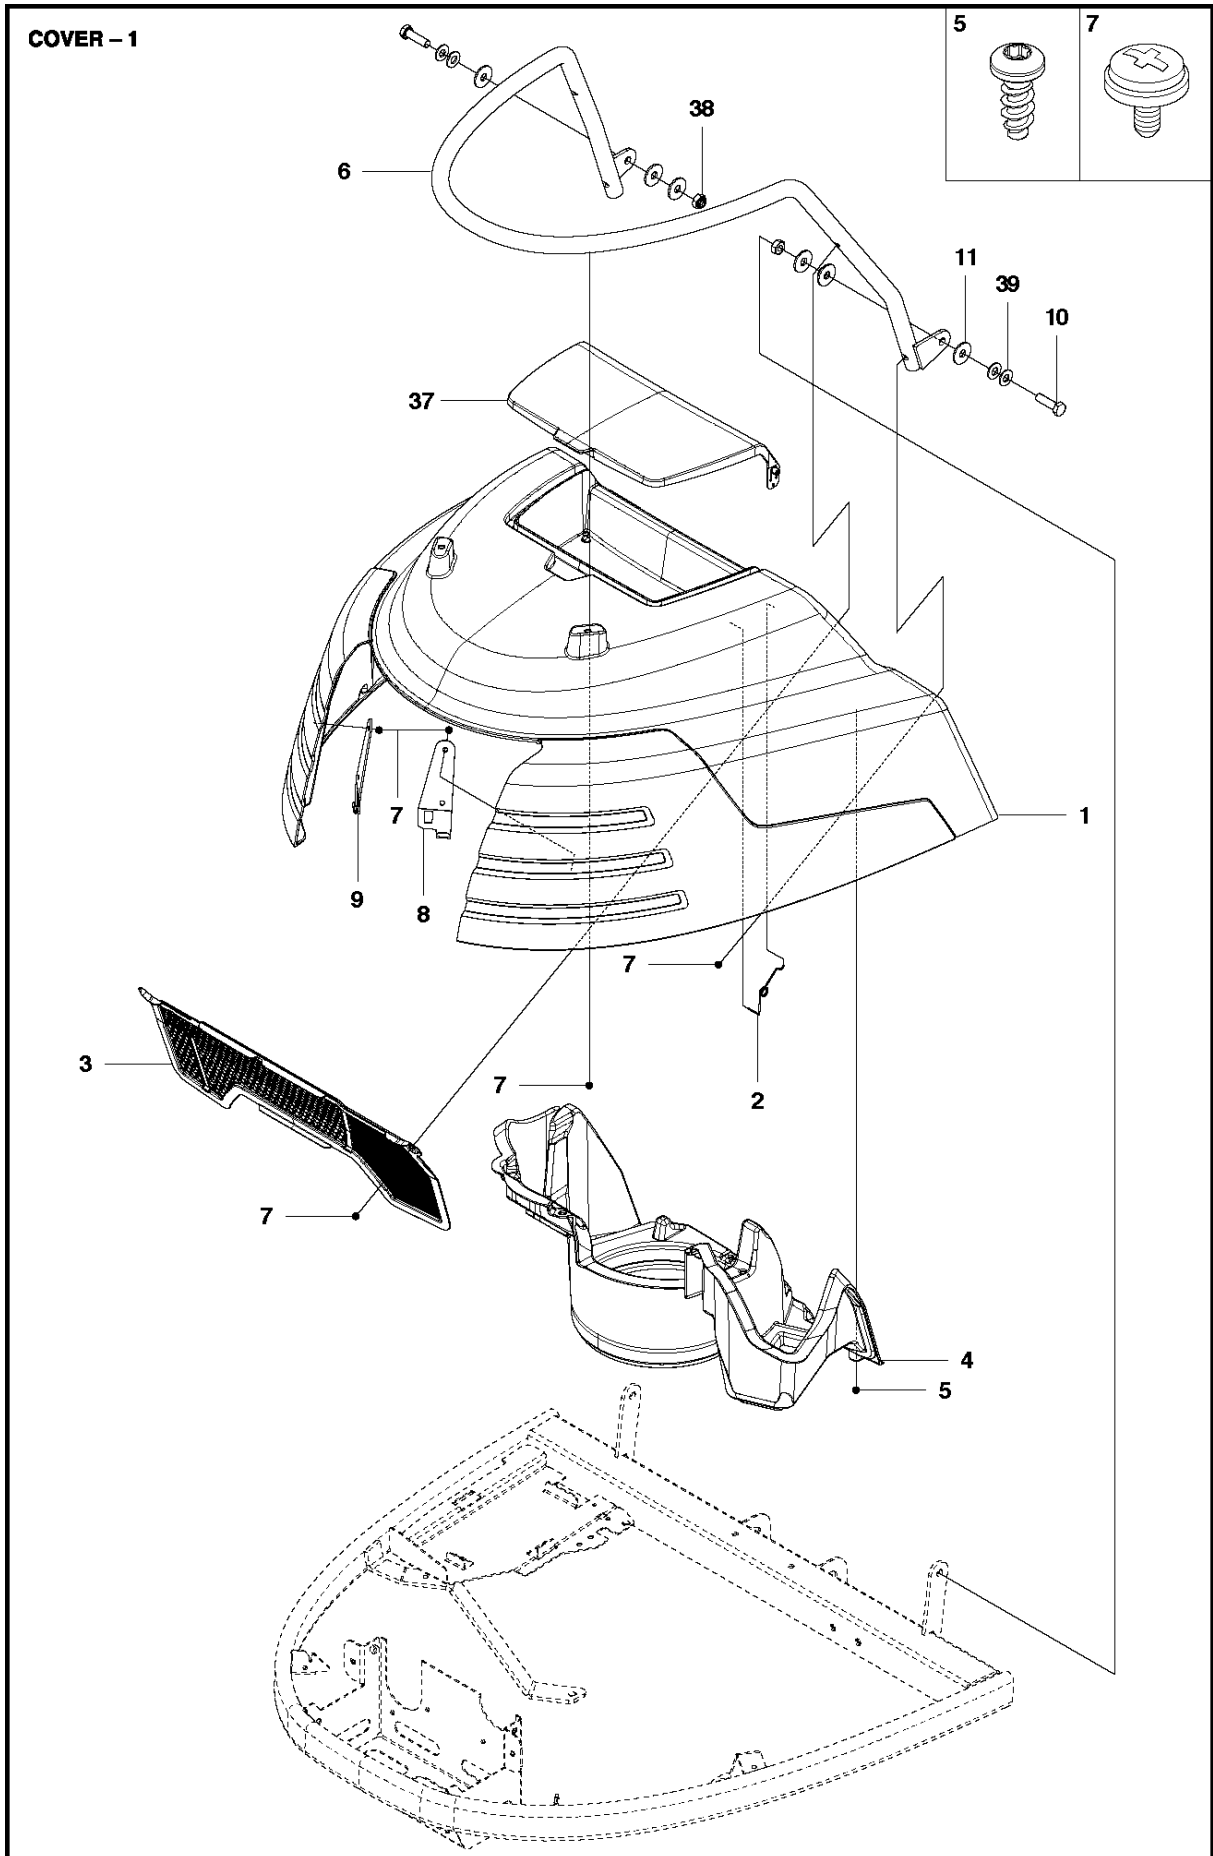

COVER

R418 Ts AWD, 967158501, 2013-01

Ref	Part No	Description	Remark	QTY KIT
1	502 62 55-01	ENGINE HOOD ASSY		1
2	504 12 41-01	SPRING		2
3	502 48 22-01	GRID		1
4	504 10 19-01	AIR CONDUCTOR		1
5	504 61 09-01	SCREW		5
6	502 49 46-01	LOAD CARRIER		1
7	544 40 05-01	SCREW		10
8	504 61 39-01	GUIDE PLATE		1
9	504 61 39-02	GUIDE PLATE		1
10	725 24 97-51	SCREW		2
11	734 11 74-60	WASHER		6
37	504 10 14-01	LID		1
38	732 21 20-51	NUT		2
39	504 46 68-01	WASHER		4