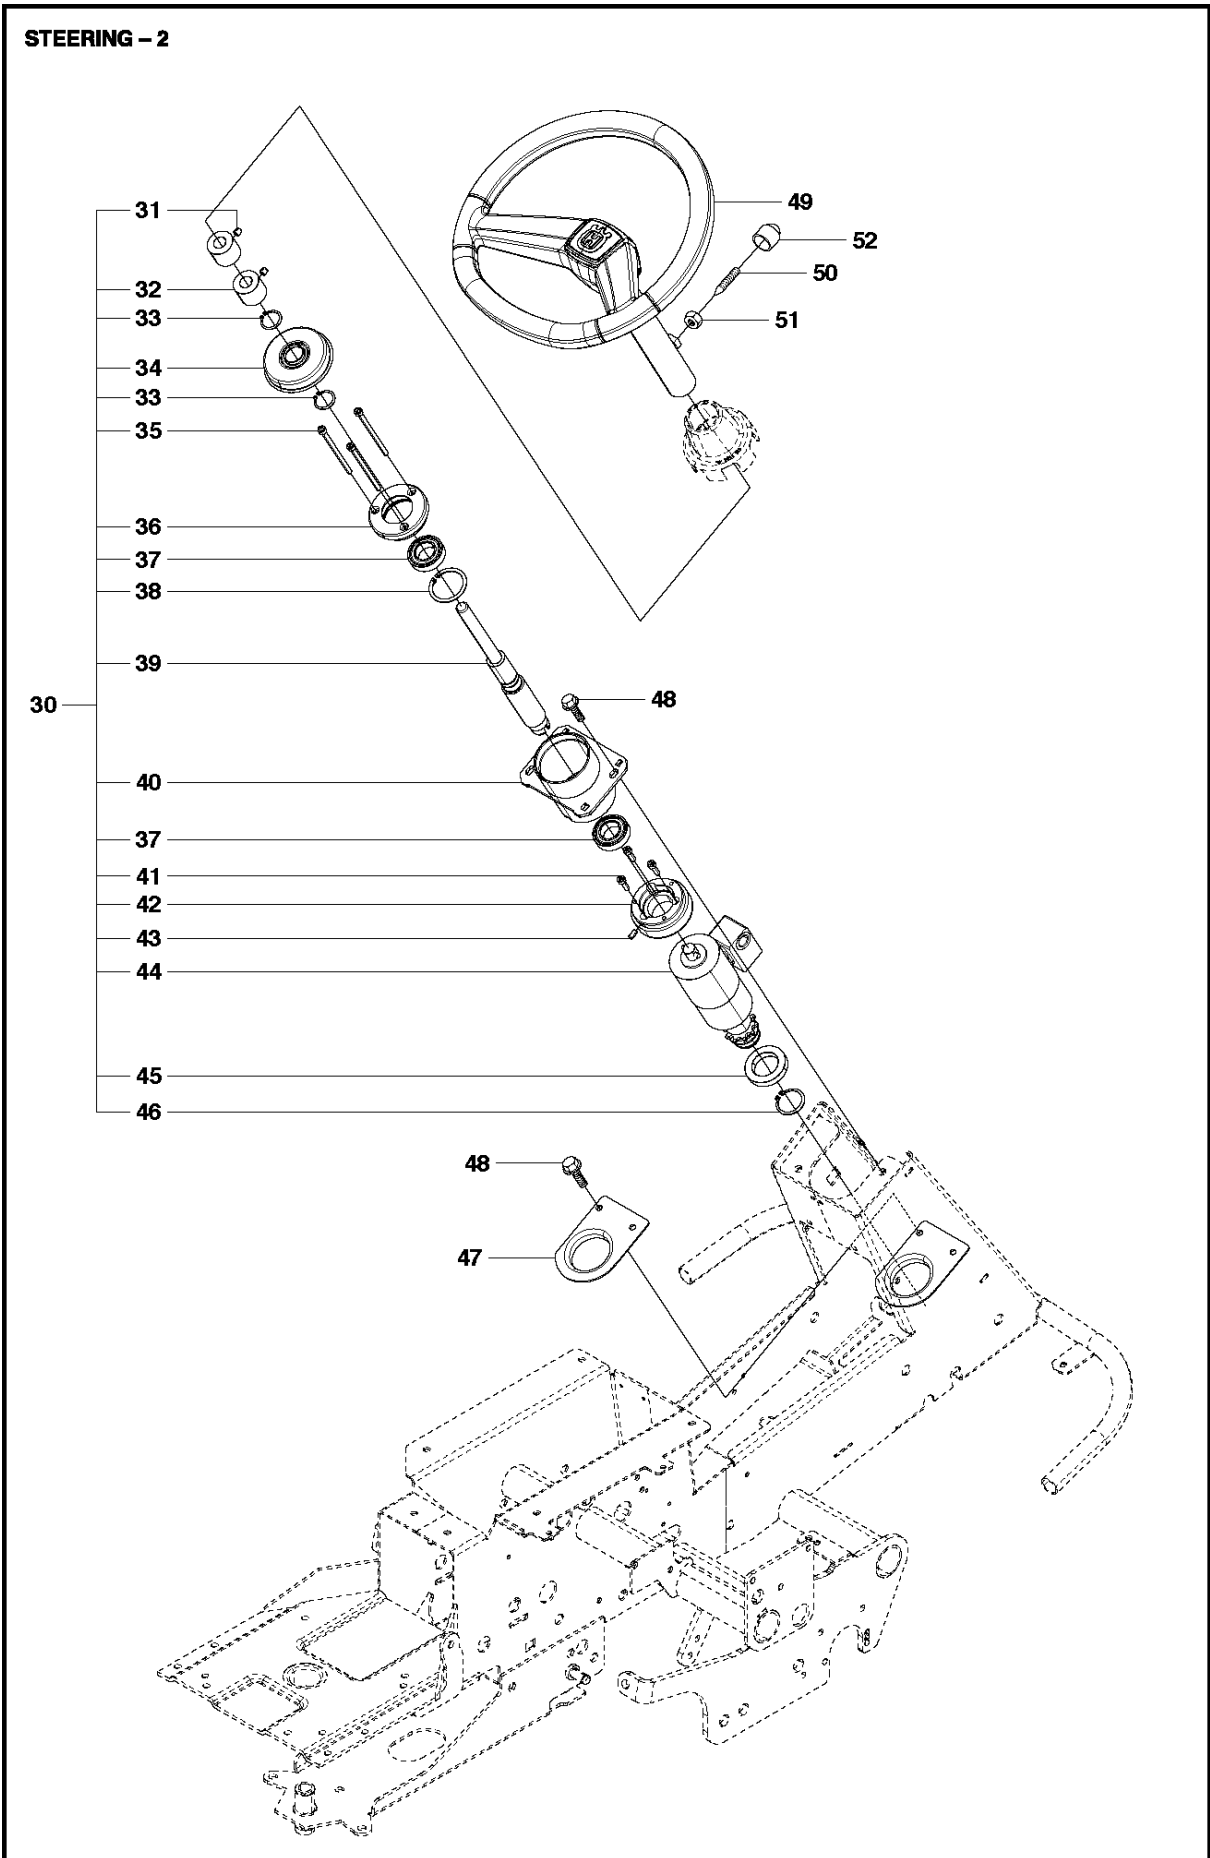

STEERING

R418 Ts AWD, 967158501, 2013-01

Ref	Part No	Description	Remark	QTY	KIT
30	502 63 60-01	COMFORT STEERING ASSY		1	
31	728 84 43-05	SCREW IHSETM		2	30
32	506 86 34-01	DRIVER		2	30
33	735 31 26-00	CIRCLIP		2	30
34	535 42 37-01	BELLOWS HOLDER		1	30
35	535 43 28-01	SCREW IHSCM		3	30
36	535 42 36-01	BEARING HOUSING UPPE		1	30
37	738 21 05-04	BALL BEARING		2	30
38	735 31 40-10	CIRCLIP		1	30
39	535 42 19-01	STEERING ROD		1	30
40	502 29 62-01	REINFORCING TUBE		1	30
41	725 53 70-01	SCREW IHSCM		3	30
42	535 42 35-01	BEARING HOUSING LOWE		1	30
43	721 43 35-01	SPRING PIN		1	30
44	535 45 71-02	COMFORT STEERING		1	30
45	535 42 78-01	BALL BEARING		1	30
46	735 31 33-00	CIRCLIP		1	30
47	504 53 82-01	BEARING CAGE		1	
48	506 57 01-04	SCREW EHHFM		4	
49	544 37 52-01	STEERING WHEEL		1	
50	728 74 55-05	SCREW IHSETM		1	
51	731 23 18-01	HEXAGON NUT		1	
52	544 43 32-01	PROTECTIVE COVER		1