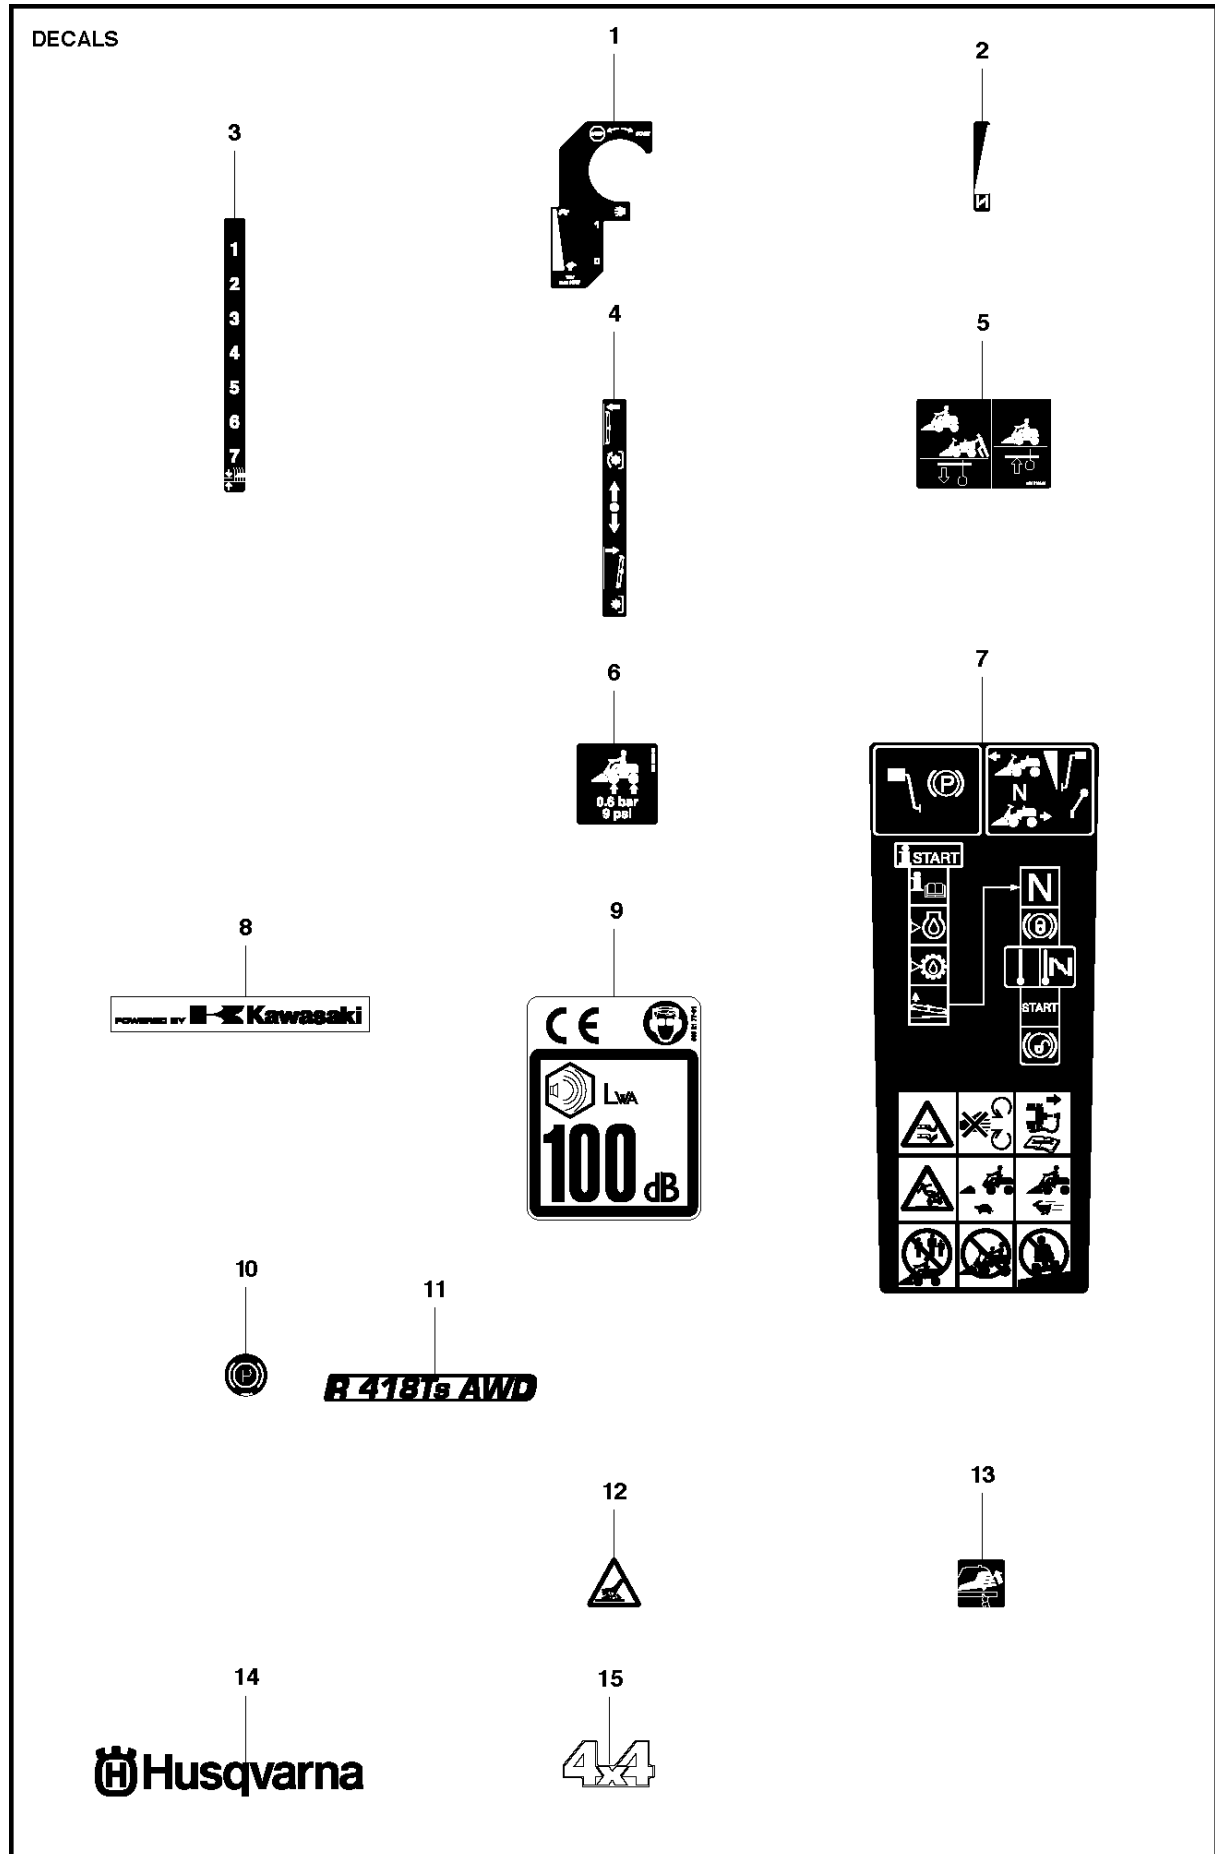

DECALS

R418 Ts AWD, 967158501, 2013-01

Ref	Part No	Description	Remark	QTY KIT
1	580 65 27-01	DECAL		1
2	506 89 33-01	DECAL		1
3	506 89 34-01	DECAL		1
4	506 89 35-01	DECAL		1
5	544 21 14-01	LABEL		1
6	506 96 83-01	DECAL		1
7	506 94 48-01	LABEL		1
8	535 41 31-01	LABEL		1
9	505 21 77-01	LABEL		1
10	506 58 45-01	LABEL		1
11	580 65 26-02	DECAL		1
12	505 51 66-01	LABEL		1
13	505 51 67-01	LABEL		2
14	544 39 11-02	LABEL		1
15	544 83 35-01	LABEL		2