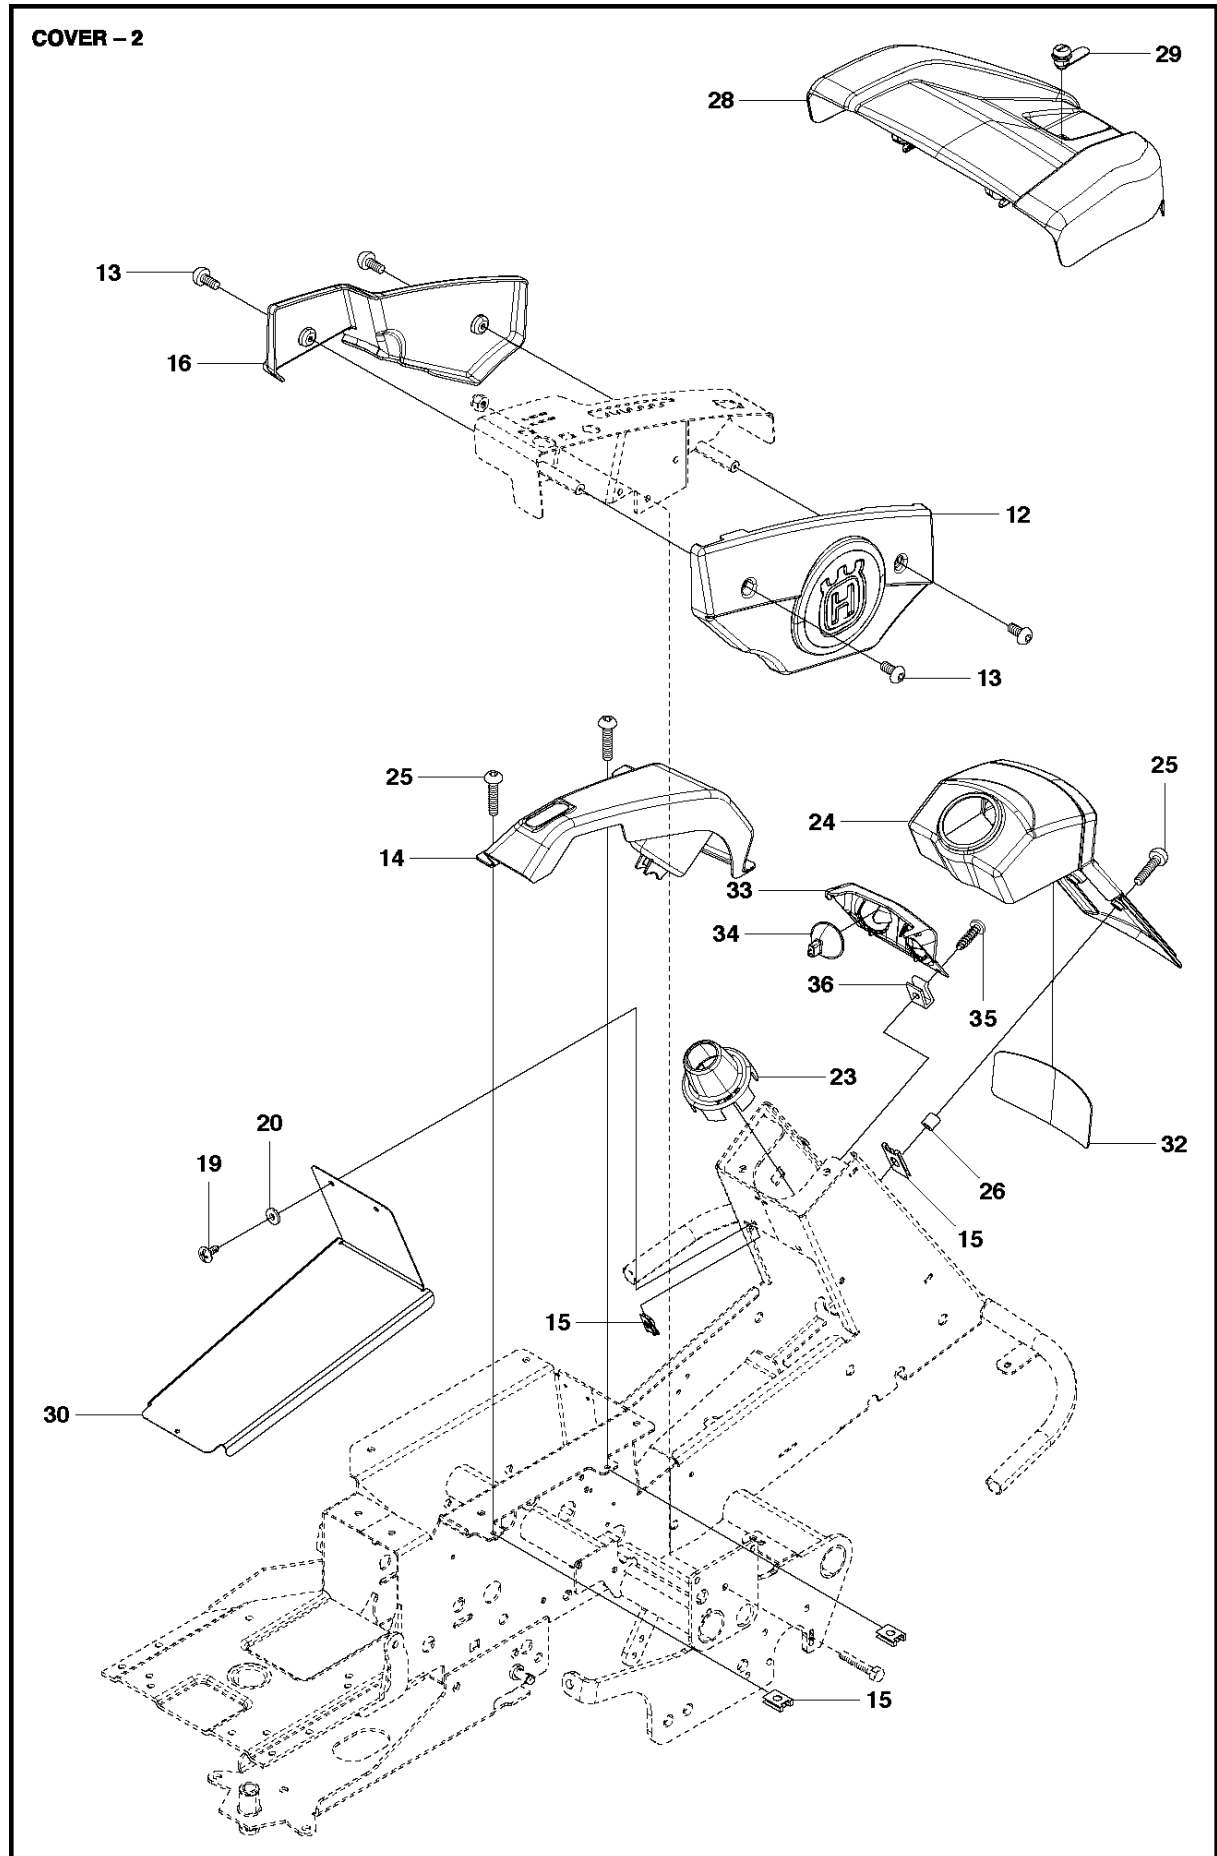

COVER

R418 Ts AWD, 967158501, 2013-01

Ref	Part No	Description	Remark	QTY KIT
12	502 63 74-01	CONTROL COVER		1
13	535 42 58-01	SCREW IHANM		4
14	502 63 76-01	CONTROL COVER		1
15	535 42 91-01	SPRING NUT		6
16	535 44 64-01	CONTROL CAP INNER		1
19	506 98 26-01	SCREW		6
20	506 55 97-01	WASHER		8
24	535 45 97-01	COVER		1
25	535 42 58-02	SCREW IHANM		4
26	535 46 29-01	SPACER		2
28	504 70 24-01	UNIT COVER		1
29	525 39 05-01	LOCK		1
30	535 42 15-01	LOCK GOLVTUNNEL		1
32	535 44 71-01	LAMP CHIMNEY		1
33	535 44 67-01	HOUSING		1
34	535 44 68-01	LAMP		2
35	535 41 56-19	SCREW		2
36	506 89 20-01	SPEED NUT		2
23	535 46 05-01	SEALING		1