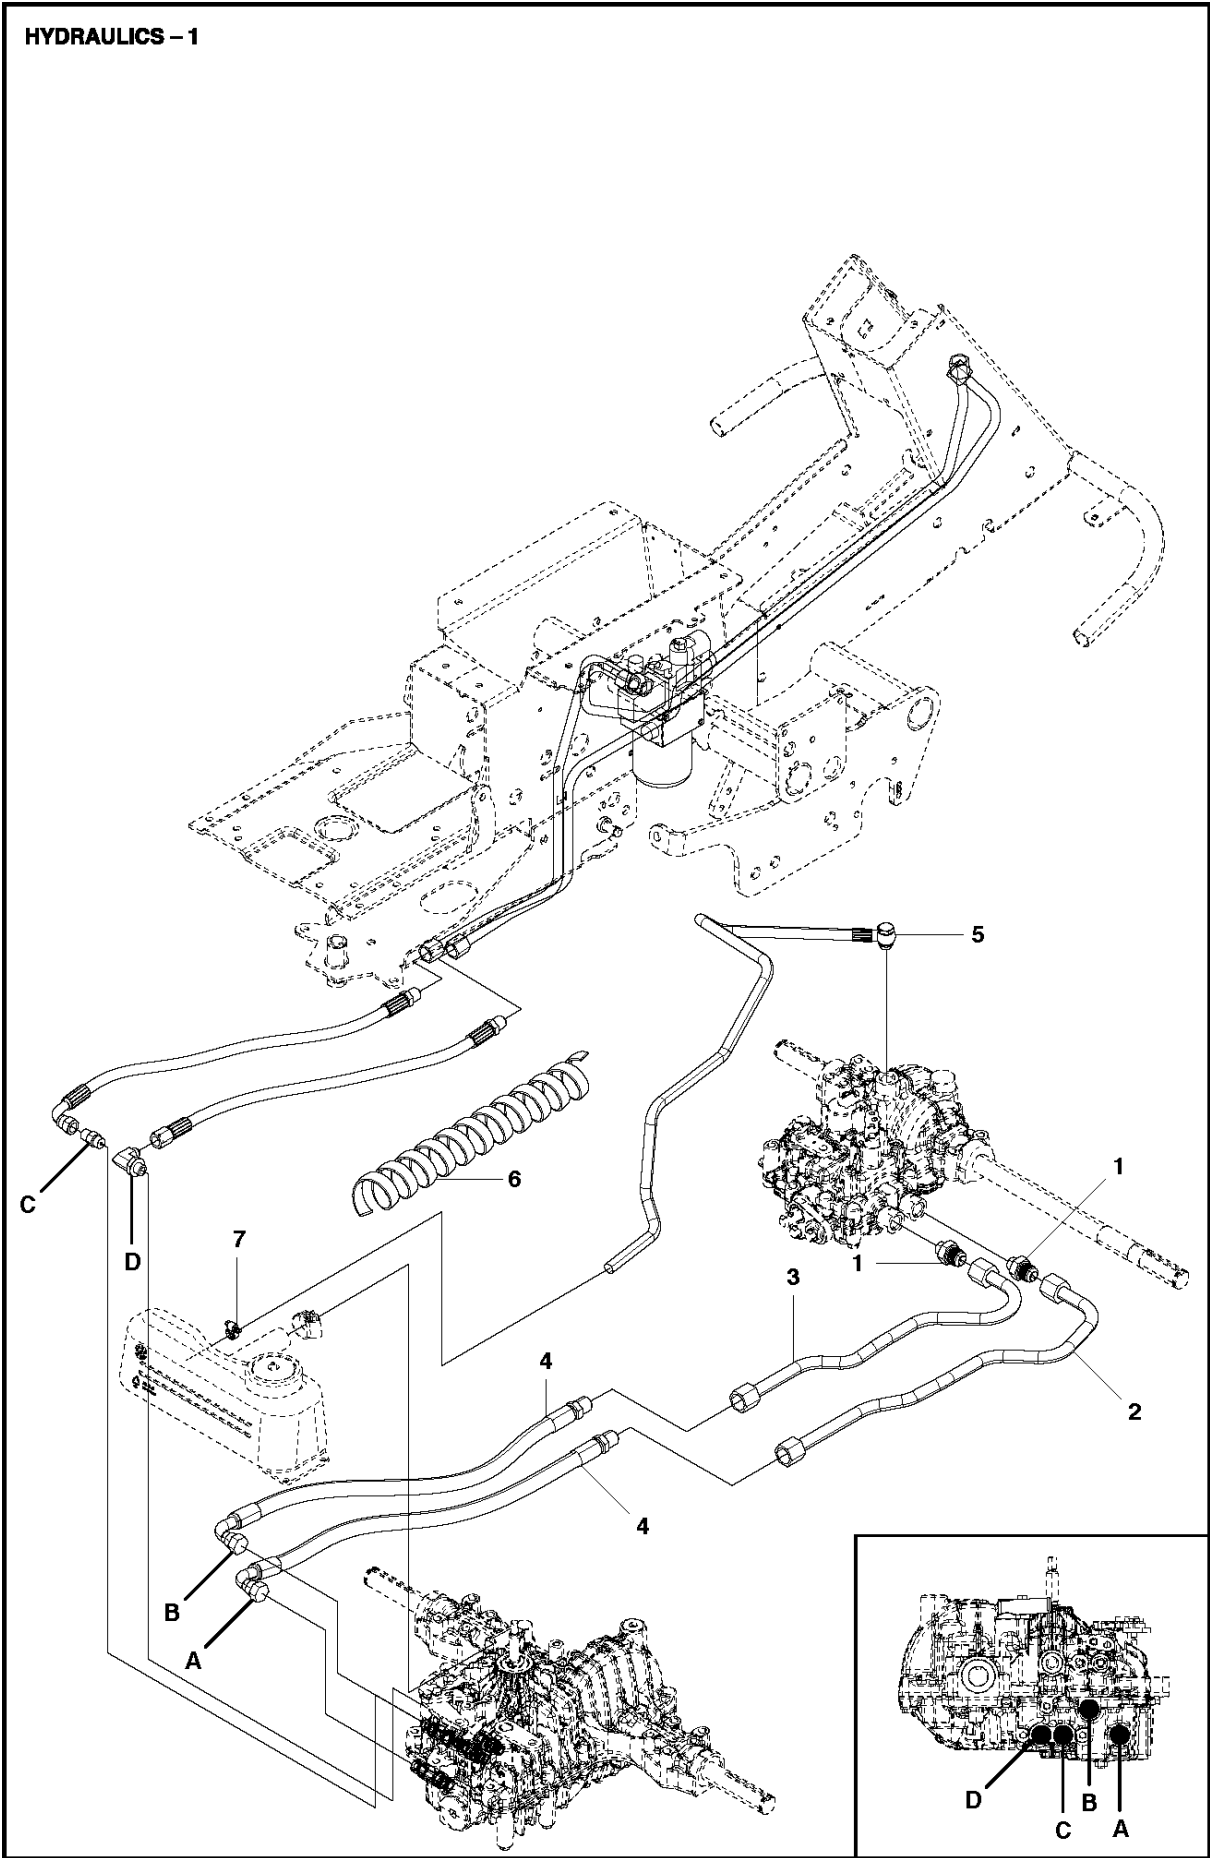

HYDRAULIC PUMP - MOTOR

R418 Ts AWD, 967158501, 2013-01

Ref	Part No	Description	Remark	QTY KIT
1	535 42 65-07	PIPE FITTING		2
2	544 83 33-01	HYDRAULIC PIPE		1
3	544 83 34-01	HYDRAULIC PIPE		1
4	544 45 64-01	HYDRAULIC HOSE		2
5	574 53 11-02	HYDRAULIC HOSE		1
6	544 02 66-07	HOSE GUARD		1
7	505 13 11-01	HOSE CLAMP		1