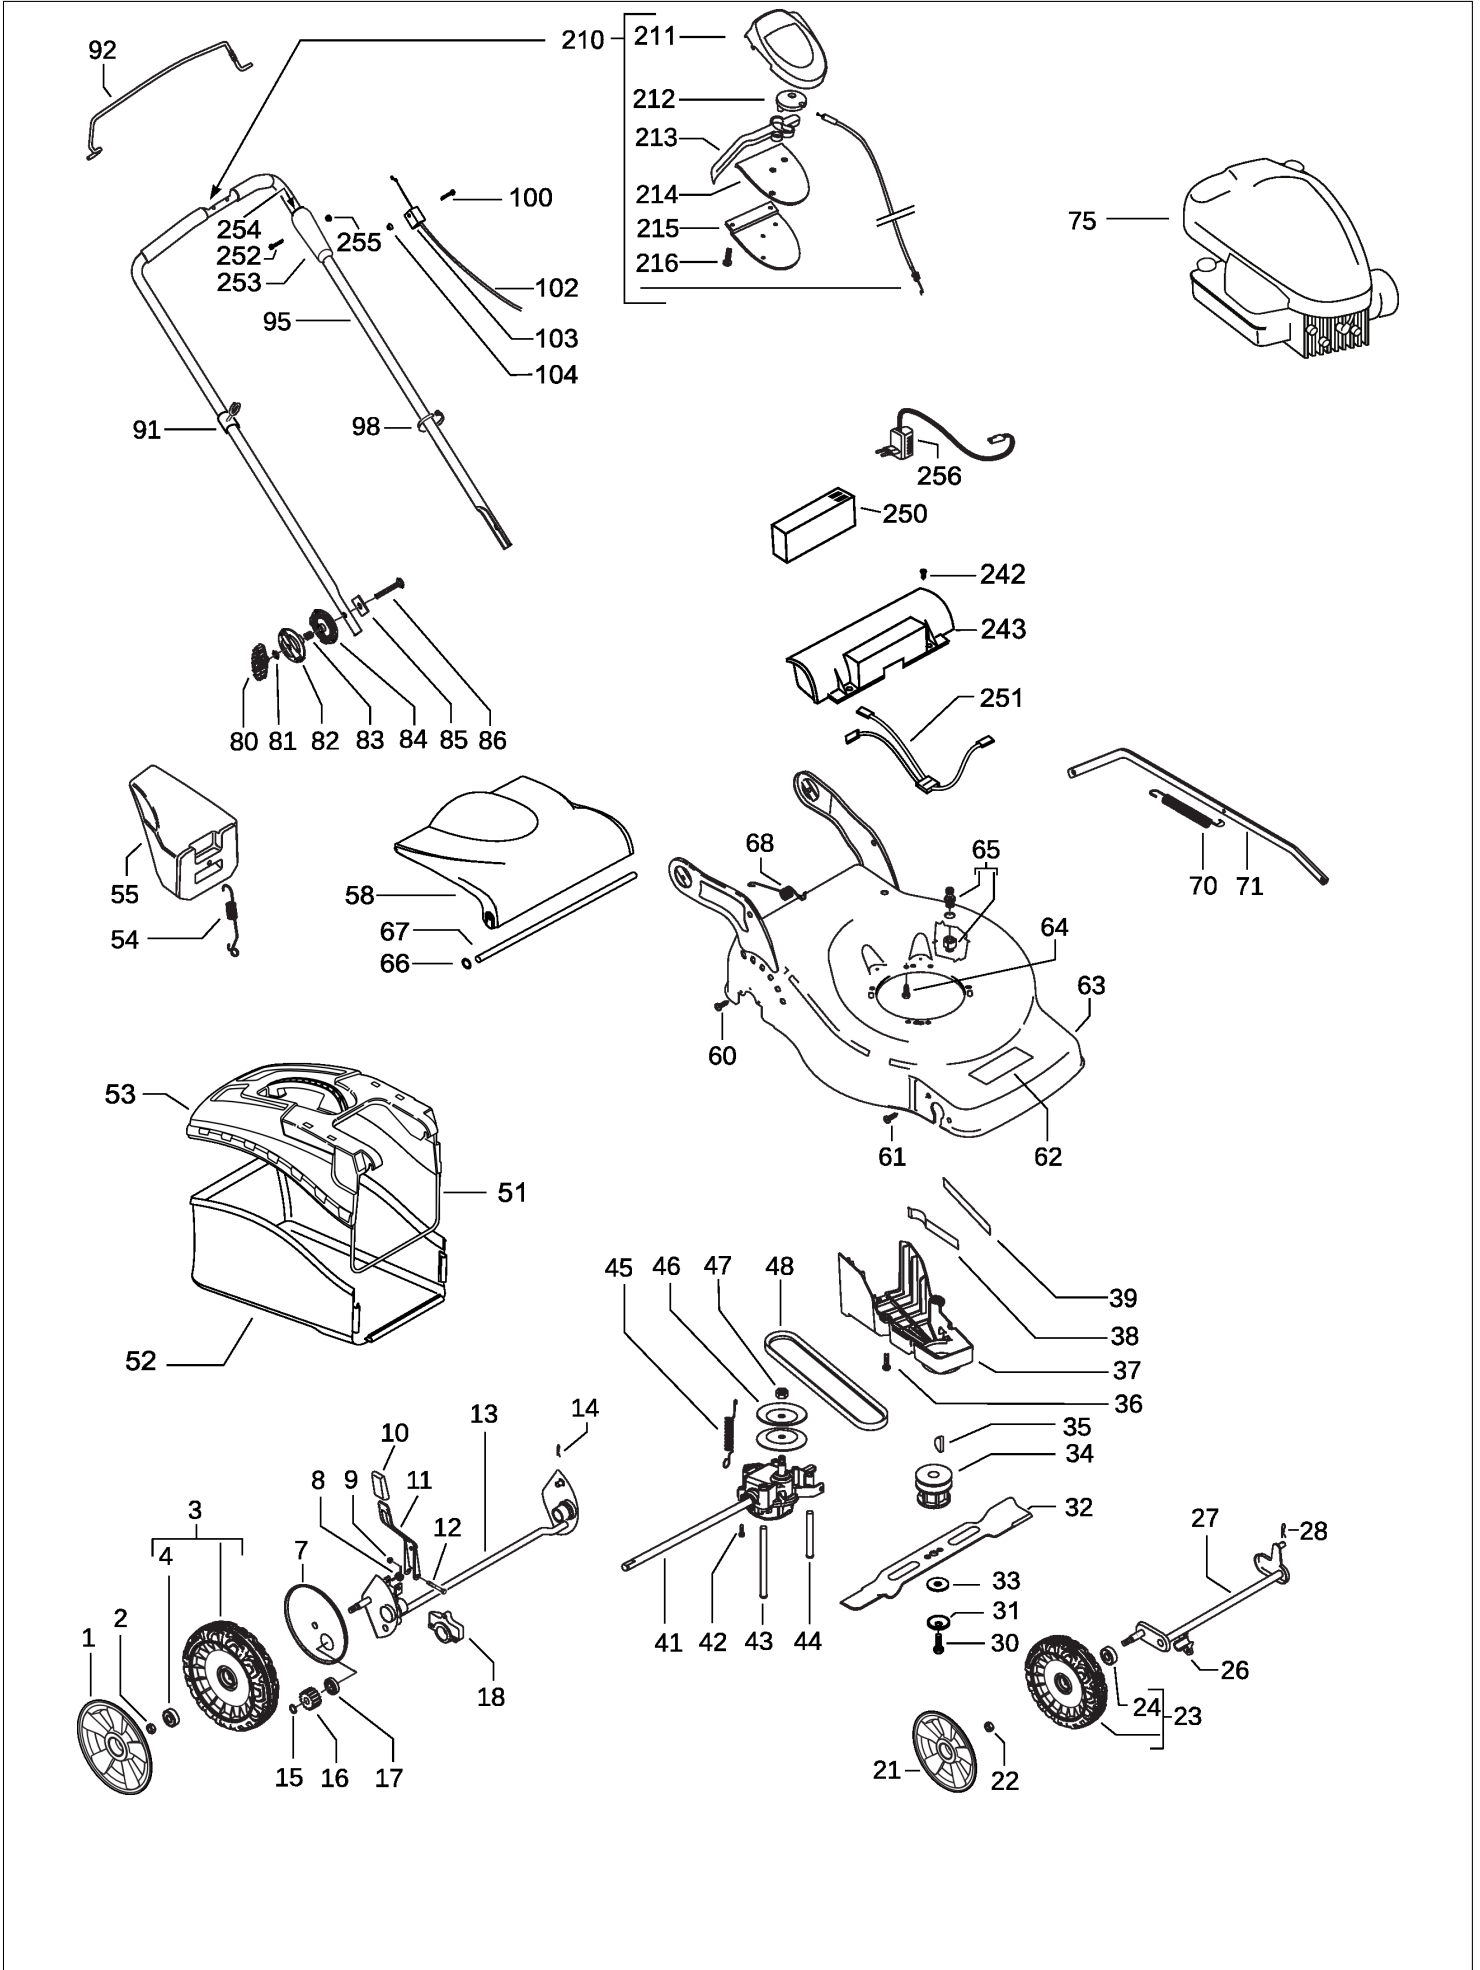

R 147 SPE

Spare parts

Ersatzteile

Pièces détachées

Reserve onderdelen

Repuestos

Reservdelar

Item	PN	Description	Qty
1	544 44 39-01	wheel cover Ø210	2
2	504 85 78-01	nut M8, self locking, flanged	2
3	544 91 69-01	wheel assy Ø210	2
4	531 20 87-78	ball bearing	4
7	504 82 73-01	dust shield Ø210	2
8	583 95 13-02	spring, wheel regulator lever	1
9	531 20 84-92	nut M5, self locking	1
10	574 61 05-01	handle, wheel regulator	1
11	581 17 86-01	wheel regulator lever	1
12	538 23 58-07	screw M5x45	1
13	504 80 01-01	rear axle	1
14	531 20 66-53	cotter pin	1
15	531 20 87-72	seeger	2
16	544 34 23-01	gear	2
17	531 20 87-78	ball bearing	2
18	531 20 59-44	rear axle housing	2
21	544 44 40-01	wheel cover Ø190	1
22	504 85 78-01	nut M8, self locking, flanged	2
23	544 91 73-01	wheel assy Ø190	2
24	531 20 87-78	ball bearing	4
26	577 38 42-01	front axle housing	2
27	504 85 65-01	front axle	1
28	531 20 66-53	cotter pin	1
30	531 20 80-08	screw, 3/8"	1
31	531 20 72-37	spring washer	1
32	531 21 10-17	mulching blade	1
33	531 20 72-43	washer	1
34	581 84 30-01	blade support	1
35	505 29 09-01	key	1
36	531 20 78-56	screw 5x10	3
37	544 46 22-01	belt cover	1
38	504 04 61-01	belt guide	1
39	544 46 25-01	belt guide	1
41	544 34 32-03	gear box	1
42	510 03 75-01	screw 4x12, self threading	2
43	544 93 44-01	belt guide	1
44	544 93 43-01	belt guide	1
45	544 93 47-01	gear box spring	1
46	504 54 79-01	pulley plate	2
47	504 54 80-01	nut	2
48	504 03 48-01	belt Z28 10X710	1
51	574 86 94-01	sack frame	1
52	574 86 96-01	sack	1
53	574 61 03-01	hard top	1
54	522 85 77-01	spring, mulching plug	1
55	531 21 06-17	mulching plug	1
58	574 61 02-01	safety flap	1
60	531 20 66-77	screw 4,8x19, self threading	2