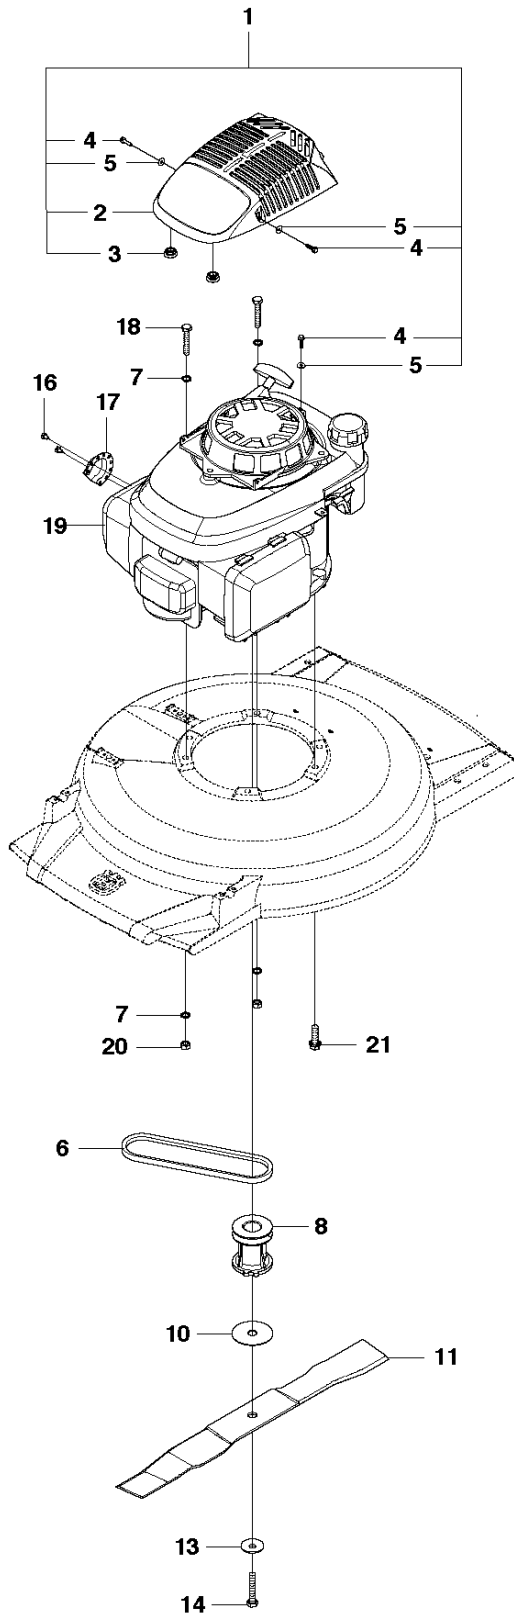

# SPARE PARTS LIST

LAWN MOWERS: CONSUMER  
WALK-BEHINDS

WB48 Se, 966440902, 2013-02, AUS, NZ

**D** WB 48S e, AUS/NZ  
ENGINE

## ENGINE

WB48 Se, 966440902, 2013-02, AUS, NZ

Ref	Part no.	Description	Remark	Qty	Kit
1	581 66 24-01	ENGINE COVER		1	
2	575 68 80-01	ENGINE COVER		1	1
3	538 24 26-49	RUBBER CAP		2	1
4	525 43 31-01	SCREW		3	1
5	531 20 71-70	WASHER		3	1
6	502 94 53-01	V-BELT	Kit: 5254800-01 (Belt with shell)	1	
7	735 21 64-01	LOCK WASHER		4	
8	502 87 22-01	BLADE SUPPORT		1	
10	503 25 94-01	WASHER		1	
11	502 88 13-01	MOWER BLADE		1	
13	503 33 25-01	SPRING		1	
14	504 45 64-02	SCREW EHHU		1	
15	577 67 03-01	DECAL		1	
16	502 88 32-01	SCREW EHHFT		2	
17	502 88 05-01	DEFLECTOR		1	
18	725 24 60-71	SCREW EHHM		2	
19	.	TBD	GCV160E S4-H4-SD	1	
20	731 23 18-01	HEXAGON NUT		2	
21	502 88 29-01	SCREW		1	

## HANDLE

WB48 Se, 966440902, 2013-02, AUS, NZ

Ref	Part no.	Description	Remark	Qty	Kit
1	503 31 11-02	BAIL ARM ASSY		1	
2	576 64 19-01	HANDLE GRIP		1	
3	503 32 09-01	BUSHING		1	
4	734 18 20-51	WASHER		1	
5	725 23 81-51	SCREW EHHM		1	
7	732 25 16-01	HEXAGON LOCKING NUT		1	
8	503 31 12-01	CABLE		1	
9	502 90 64-04	HANDLE ASSY		1	
10	503 31 30-01	THROTTLE CONTROL		1	
12	504 46 15-01	SCREW CRPANM		4	
13	503 31 17-02	PLATE		1	
14	502 90 35-02	HANDLE ASSY		1	
15	731 23 18-01	HEXAGON NUT		4	
16	735 21 64-01	LOCK WASHER		4	
17	503 31 25-01	ANTI-VIBRATION MOUNT		4	
18	503 29 83-01	LEVER ASSY		1	
19	504 45 73-01	WASHER		1	
20	727 65 43-51	SCREW RSQM		1	21
21	503 28 43-02	HANDLE ASSY		1	
22	504 46 45-02	ADJUSTING WHEEL		2	
23	735 31 12-00	CIRCLIP		2	