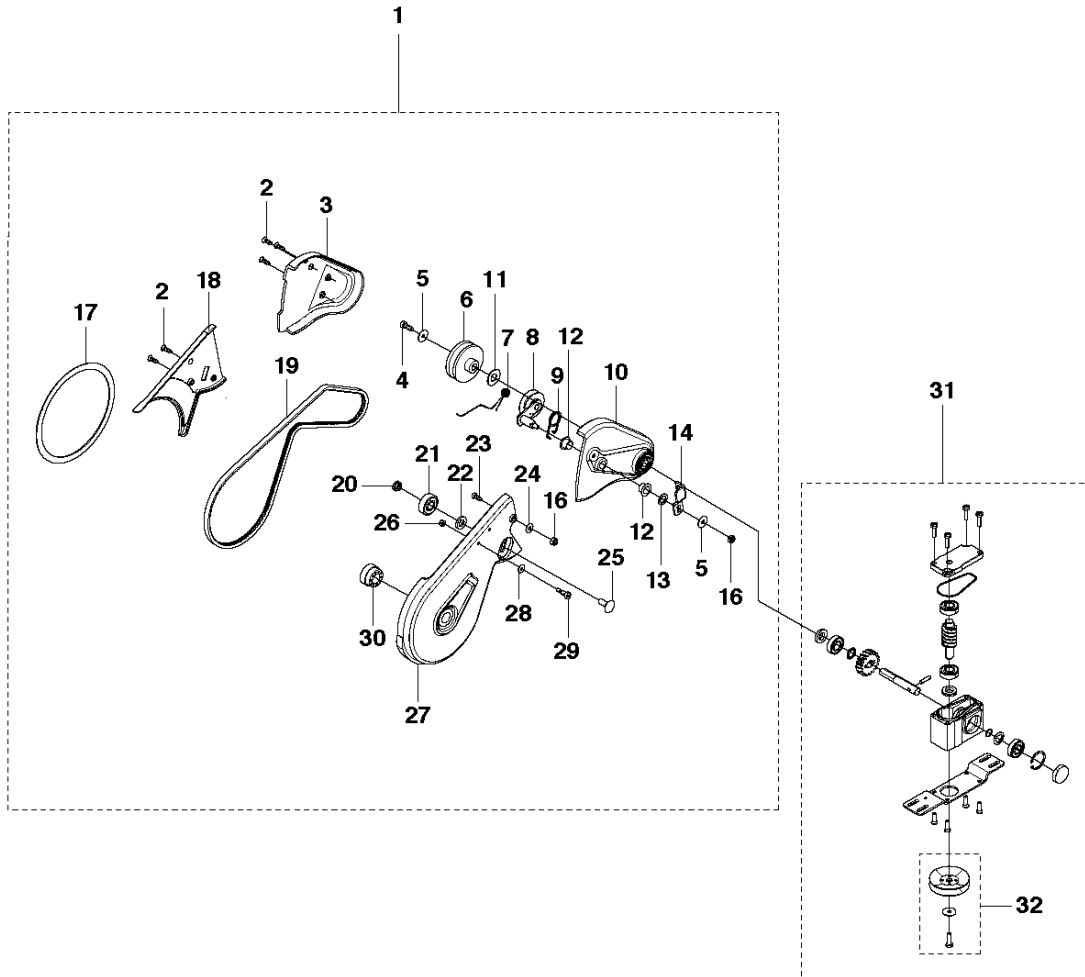

B GEAR
Mulch

GEAR BOX

WB48 Se, 966440902, 2013-02, AUS, NZ

Ref	Part no.	Description	Remark	Qty	Kit
1	585 19 26-02	TRANSMISSION KIT		1	
2	578 97 60-01	SCREW ITPANTT		5	1
3	578 26 55-02	COVER		1	1
4	504 45 67-01	SCREW IHSCM		1	1
5	734 18 13-51	WASHER		2	1
6	578 77 11-01	PULLEY		1	1
7	502 88 03-01	SPRING		1	1
8	503 32 32-01	PULLEY ASSY		1	1
9	503 32 66-01	SPRING		1	1
10	578 34 28-02	HOUSING ASSY		1	1
11	504 45 73-01	WASHER		1	1
12	503 27 71-01	BUSHING		2	1
13	504 46 08-01	WASHER		1	1
14	578 89 91-01	LEVER		1	1
16	732 25 16-01	HEXAGON LOCKING NUT		2	1
17	578 26 56-01	SEALING RING		1	1
18	578 26 54-02	COVER		1	1
19	580 79 40-01	V-BELT	Kit: 5254799-01 (Belt with shell)	1	1
20	503 31 76-01	BARREL NUT		1	1
21	738 22 01-19	BALL BEARING	6201-2RS1	1	1
22	504 46 06-01	WASHER		1	1
23	725 63 69-51	SCREW IHCSFM		1	1
24	503 32 40-01	SPRING		1	1
25	727 64 51-51	SCREW RSQM		1	1
26	732 25 14-01	HEXAGON LOCKING NUT		1	1
27	578 26 52-02	HOUSING		1	1
28	504 45 60-01	WASHER, 5X13X1		1	1
29	504 46 19-01	SCREW IHSCM		1	1
30	503 32 44-01	BUSHING		1	1
31	503 32 81-04	WORM GEAR ASSY		1	
32	585 40 06-01	PULLEY KIT		1	31