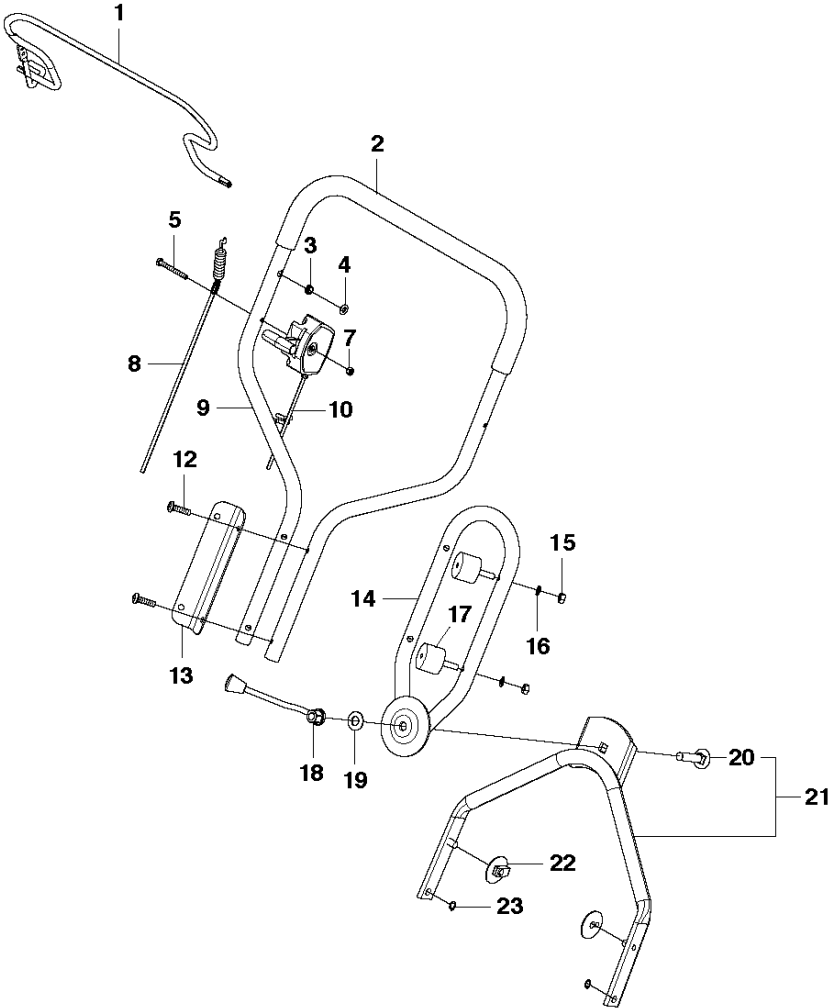

C WB 48S e, AUS/NZ
HANDLE

HANDLE

WB48 Se, 966440902, 2013-02, AUS, NZ

Ref	Part no.	Description	Remark	Qty	Kit
1	503 31 11-02	BAIL ARM ASSY		1	
2	576 64 19-01	HANDLE GRIP		1	
3	503 32 09-01	BUSHING		1	
4	734 18 20-51	WASHER		1	
5	725 23 81-51	SCREW EHHM		1	
7	732 25 16-01	HEXAGON LOCKING NUT		1	
8	503 31 12-01	CABLE		1	
9	502 90 64-04	HANDLE ASSY		1	
10	503 31 30-01	THROTTLE CONTROL		1	
12	504 46 15-01	SCREW CRPANM		4	
13	503 31 17-02	PLATE		1	
14	502 90 35-02	HANDLE ASSY		1	
15	731 23 18-01	HEXAGON NUT		4	
16	735 21 64-01	LOCK WASHER		4	
17	503 31 25-01	ANTI-VIBRATION MOUNT		4	
18	503 29 83-01	LEVER ASSY		1	
19	504 45 73-01	WASHER		1	
20	727 65 43-51	SCREW RSQM		1	21
21	503 28 43-02	HANDLE ASSY		1	
22	504 46 45-02	ADJUSTING WHEEL		2	
23	735 31 12-00	CIRCLIP		2