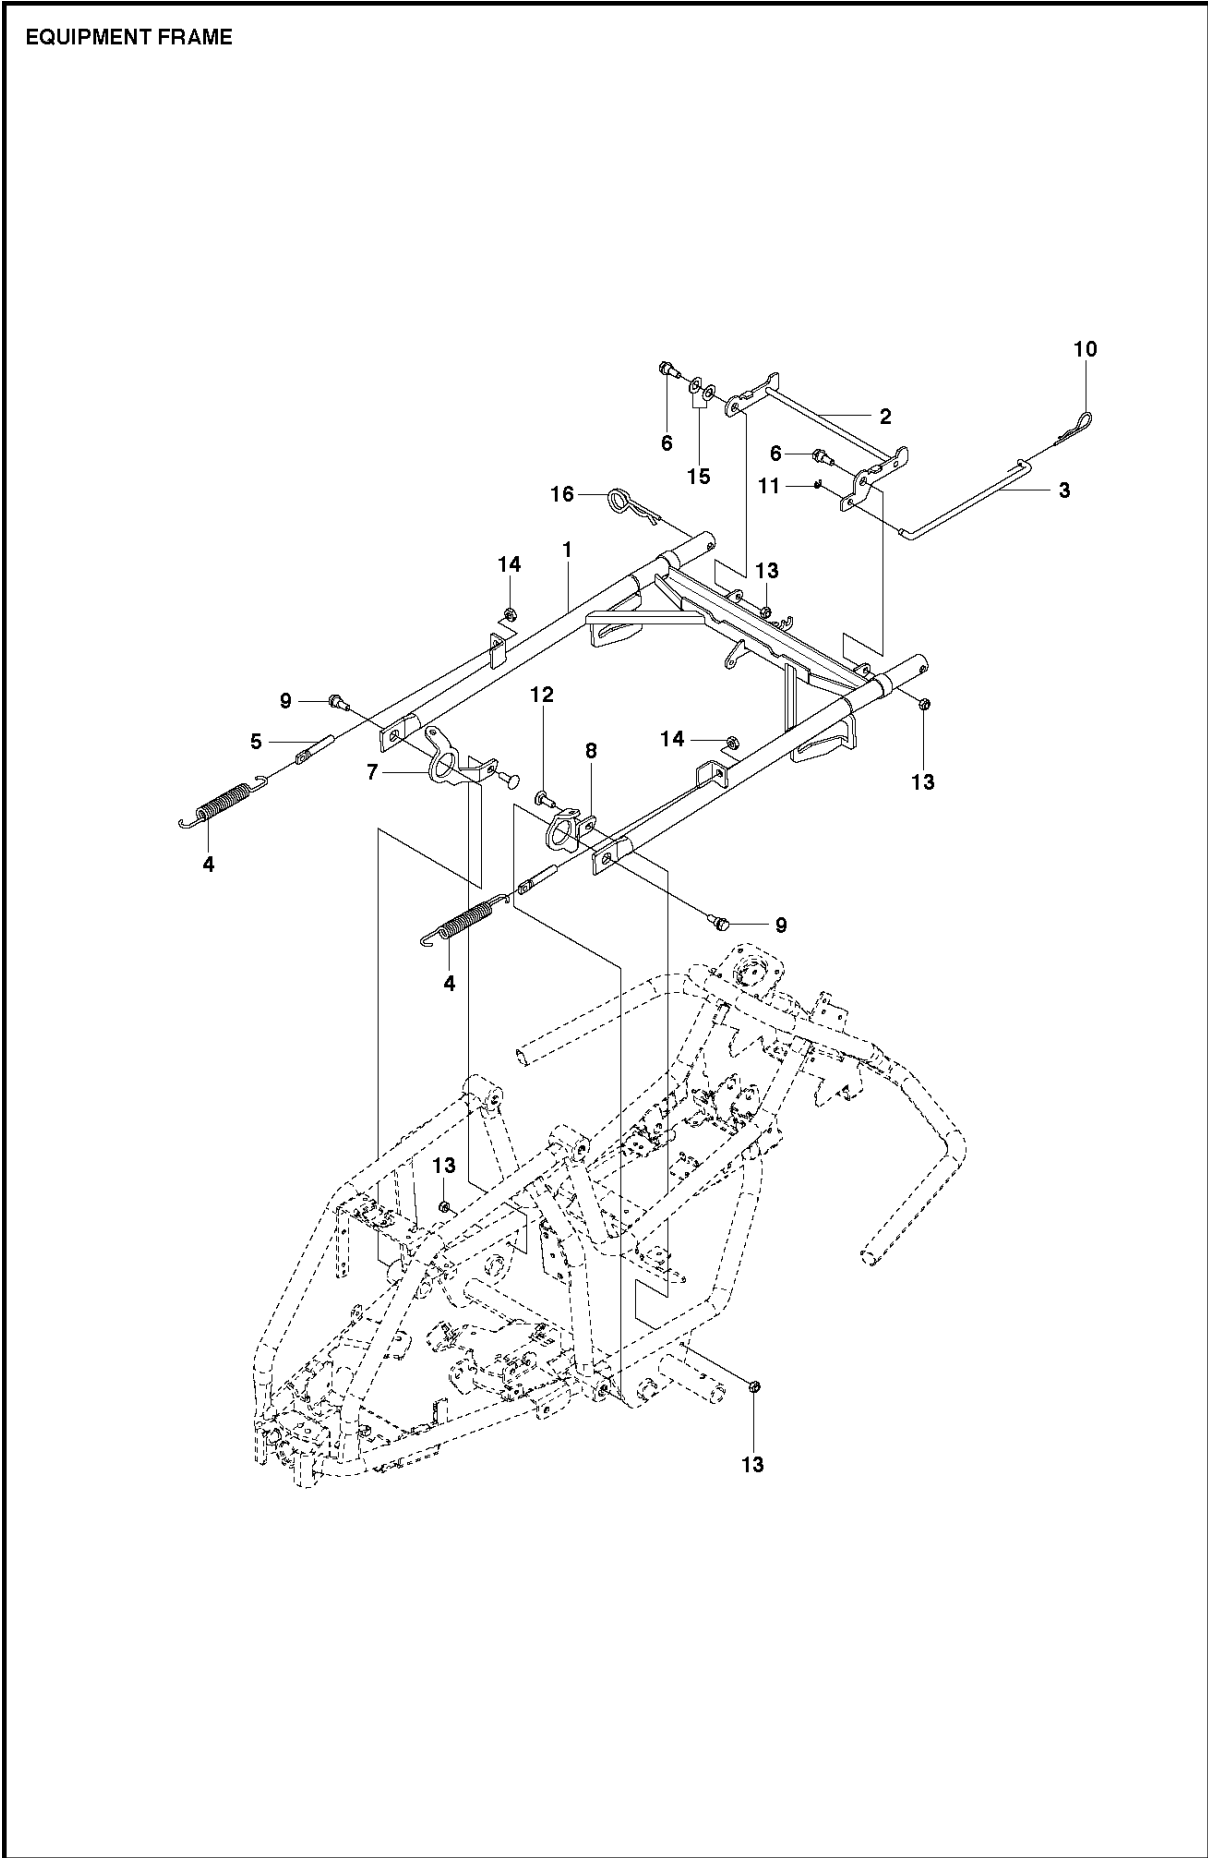

FRAME

R120 S, 9671818-01, 2013-01

Ref	Part No	Description	Remark	QTY KIT
1	580 37 94-01	EQUIPMENT FRAME ASSY		1
2	580 90 24-02	LOCK		1
3	580 94 49-01	ROD		1
4	580 47 23-01	SPRING		2
5	580 48 06-01	SCREW		2
6	506 89 58-01	COLLAR SCREW		2
7	580 47 21-01	BRACKET		1
8	580 47 21-02	BRACKET		1
9	506 59 74-01	SCREW		2
10	721 68 02-51	SPRING COTTER		1
11	735 31 10-20	E-CLIP		1
12	535 42 38-01	SCREW RSQM		2
13	732 21 18-01	LOCK NUT		4
14	731 23 20-01	HEXAGON NUT		2
15	506 83 94-01	SPRING WASHER		2
16	579 27 67-01	COTTER PIN		1