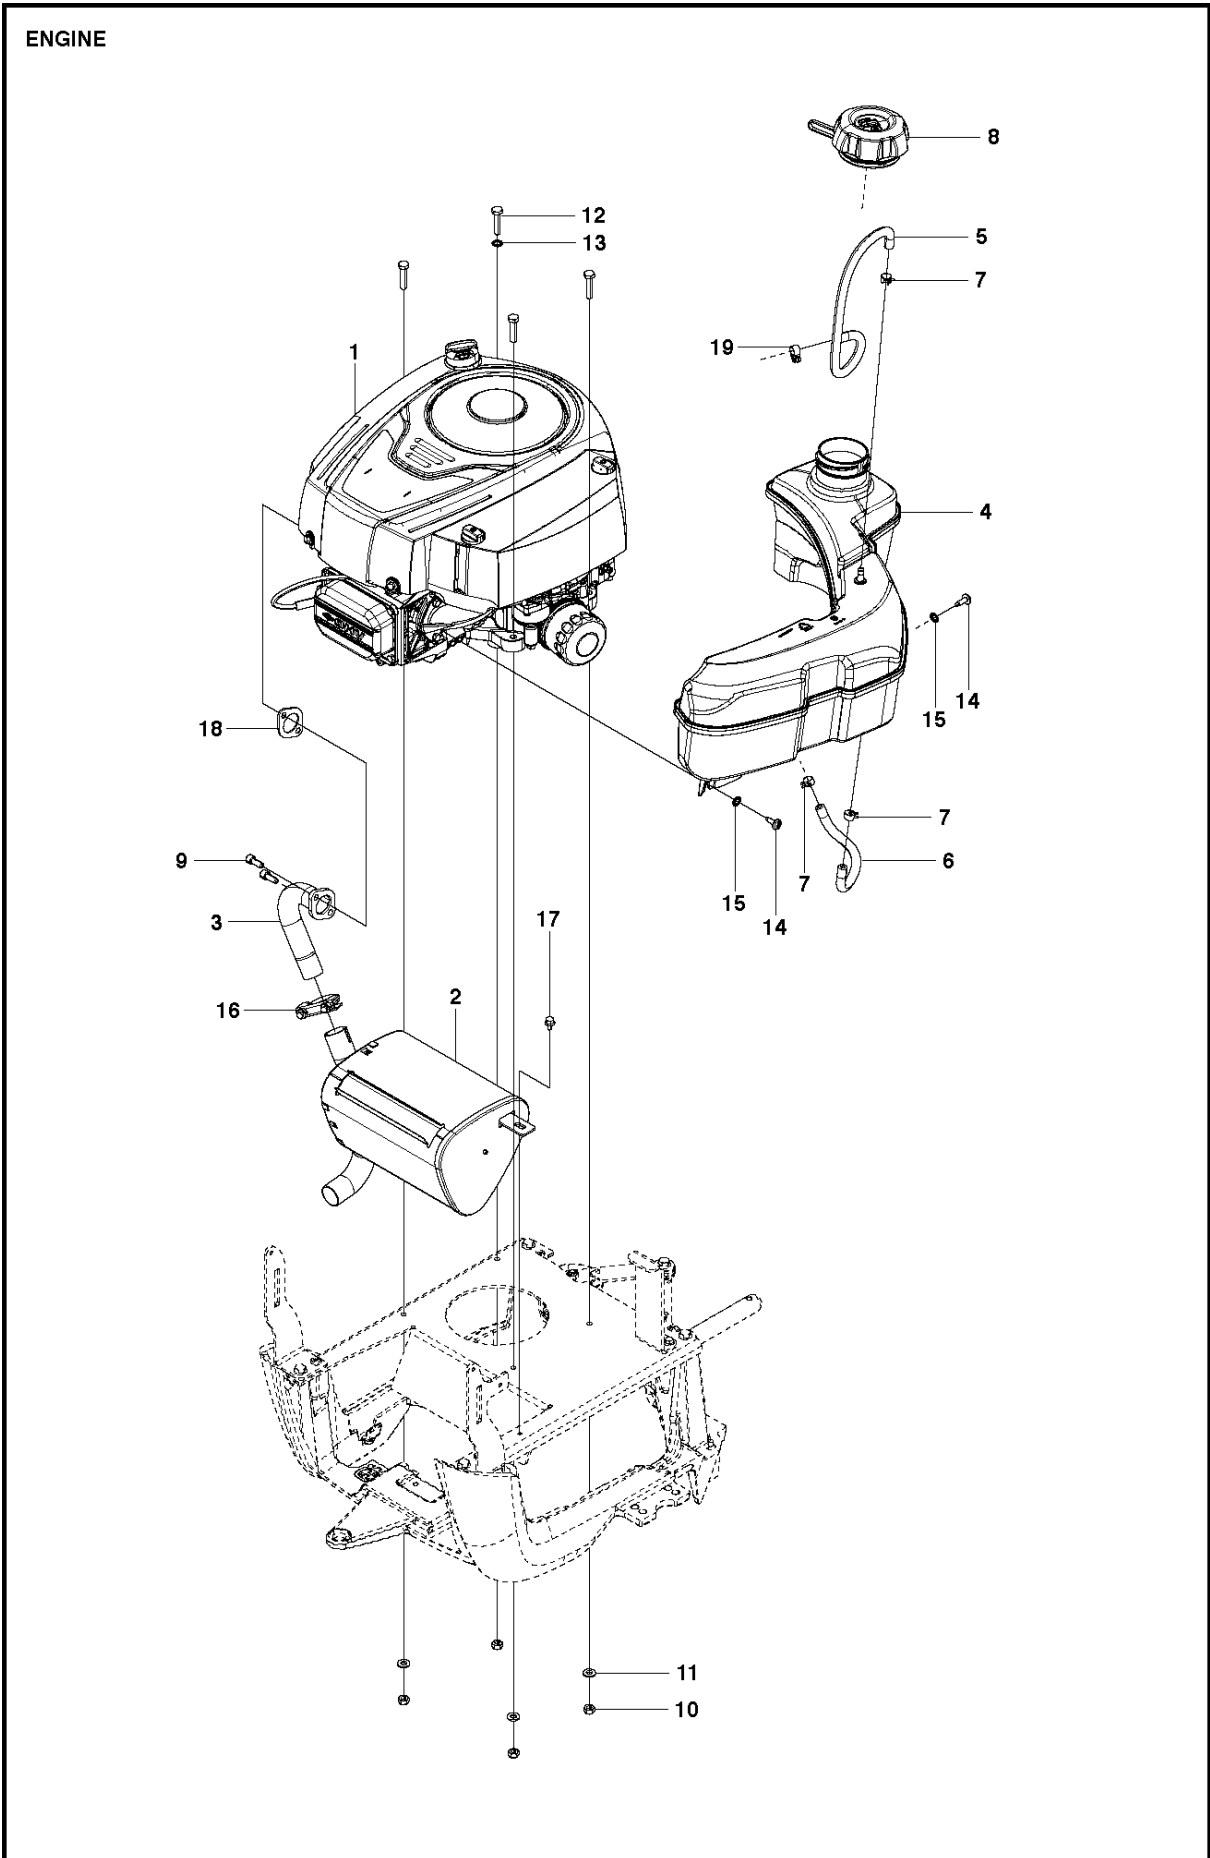

ENGINE

R120 S, 9671818-01, 2013-01

Ref	Part No	Description	Remark	QTY KIT
1	580 37 52-01	ENGINE		1
2	580 73 55-01	MUFFLER ASSY		1
3	580 37 66-01	MANIFOLD		1
4	580 54 11-01	FUEL TANK		1
5	504 80 00-14	FUEL HOSE		1
6	504 80 00-13	FUEL HOSE		1
7	535 46 97-01	HOSE BRACE		3
8	532 43 92-08	HUB CAP		1
9	506 55 63-01	SCREW UNC		2
10	732 21 18-01	LOCK NUT		4
11	734 11 64-01	WASHER		3
12	725 24 57-51	SCREW		4
13	735 21 64-00	LOCKWASHER		1
14	544 40 04-01	SCREW		2
15	735 21 64-00	LOCKWASHER		2
16	506 66 84-01	CLAMP ASSY		1
17	725 23 64-61	SCREW EHHFT		2
18	506 91 45-01	GASKET		1
19	544 28 26-04	HOSE CLAMP		1