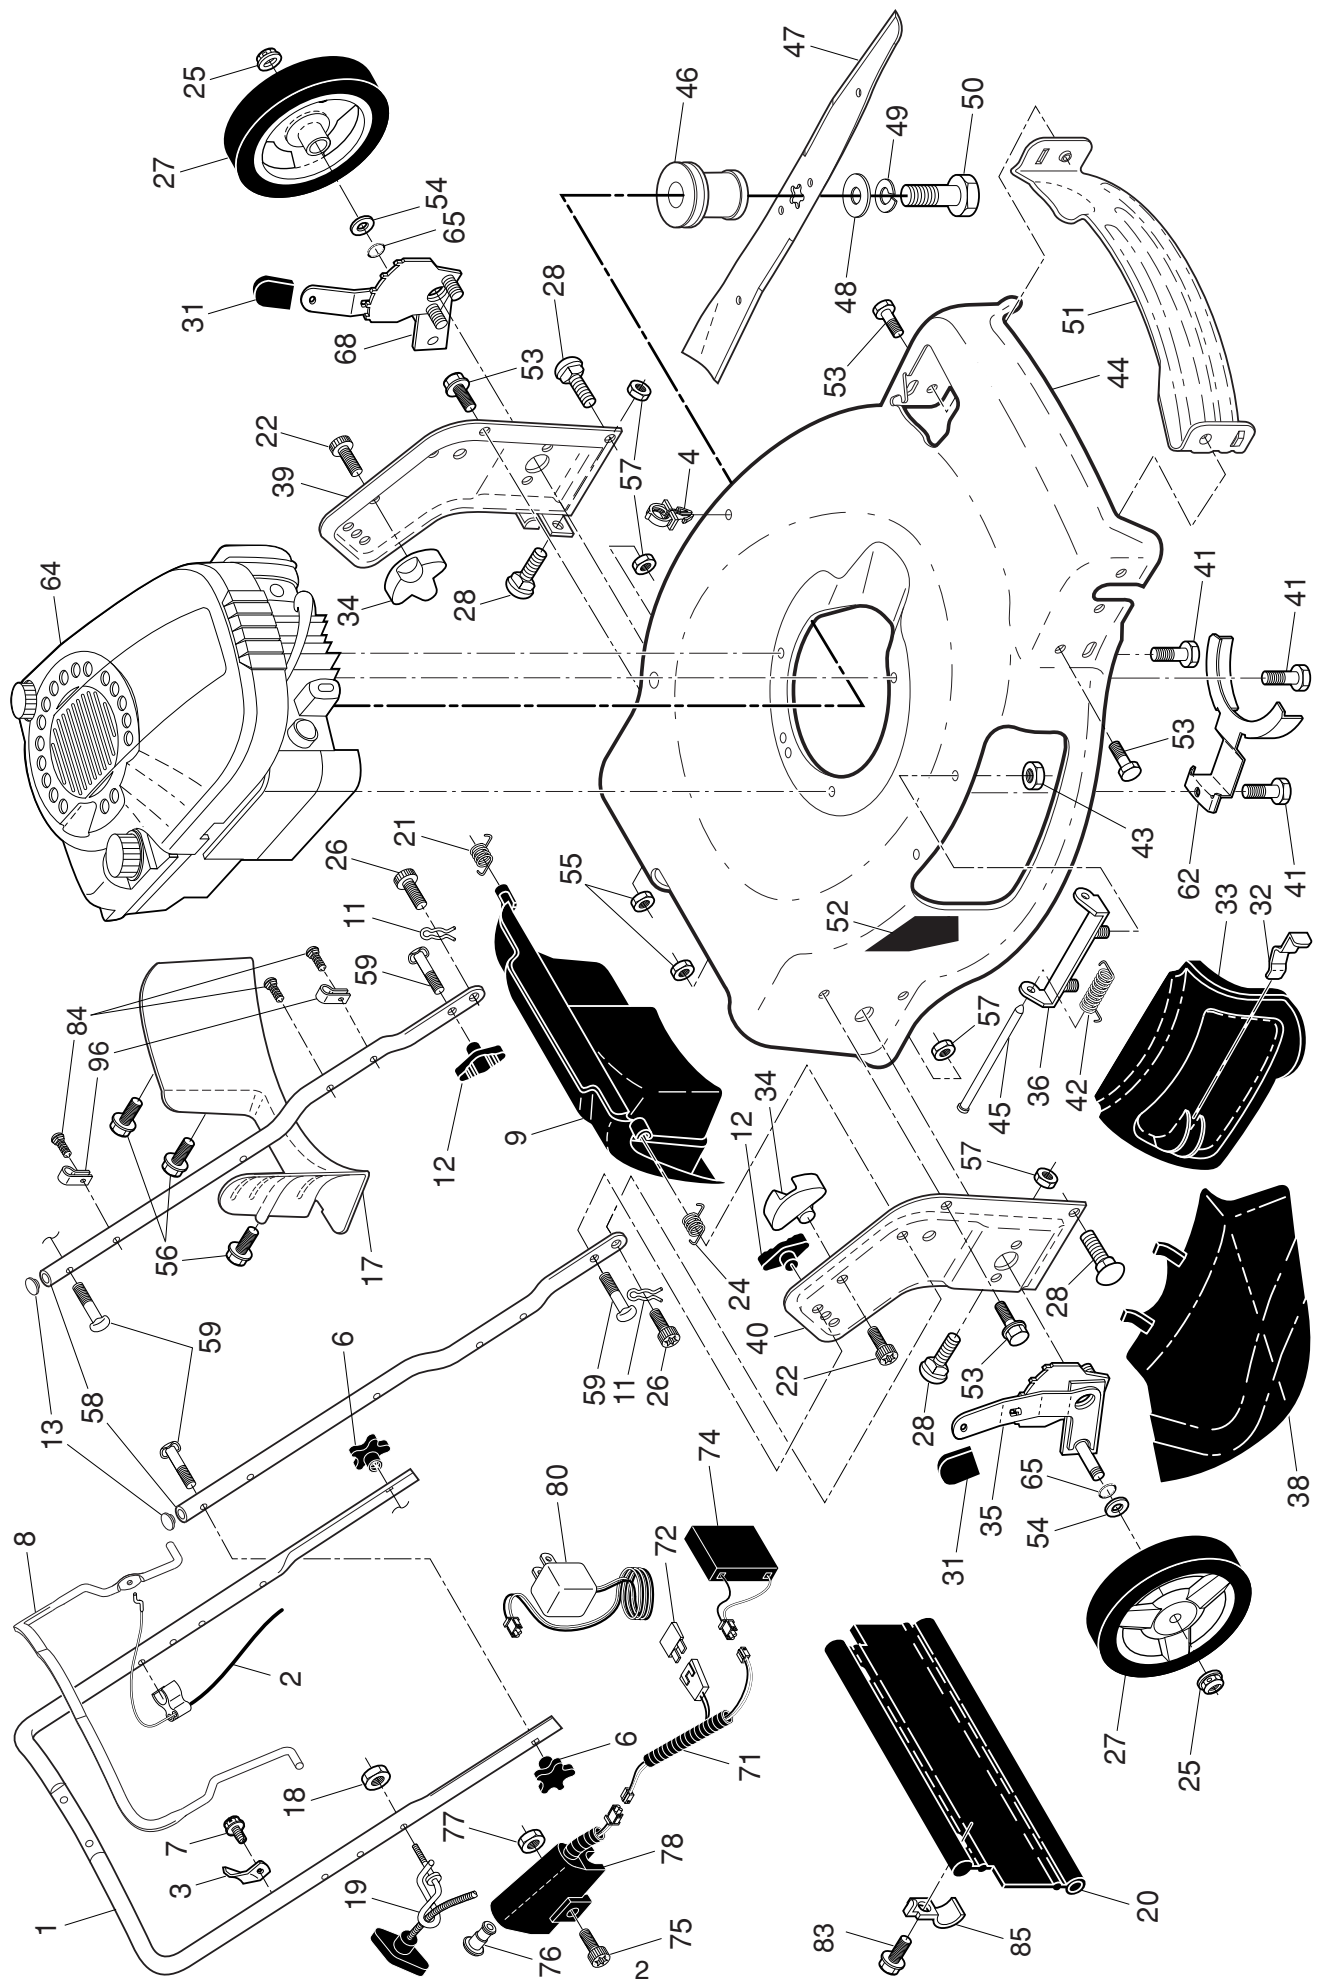

HUSQVARNA ROTARY LAWN MOWER -- MODEL NUMBER HU675FE (MFG. ID. NO. 96143009300)

HUSQVARNA ROTARY LAWN MOWER - - MODEL NUMBER HU675FE (MFG. ID. NO. 96143009300)

KEY NO.	PART NO.	DESCRIPTION	KEY NO.	PART NO.	DESCRIPTION
1	532 42 48-03	Upper Handle	45	532 17 56-50	Rod, Hinge
2	532 41 53-50	Cable, Engine Zone Control	46	532 42 17-82	Blade Adapter / Pulley
3	532 43 00-34	Bracket, Upstop	47	580 24 40-01	Blade, 22"
4	532 14 50-06	Guide, Cable	48	532 85 10-74	Washer, Hardened
6	532 18 23-98	Handle Knob, Star	49	532 85 02-63	Washer, Helical
7	532 17 88-48	Screw, Hex Washer Head #10-16 x 5/8	50	532 85 10-84	Screw, Machine, Hex Head 3/8-24 x 1-3/8 Grade 8
8	580 84 91-02	Control Bar	51	532 43 05-99	Front Baffle
9	532 43 13-90	Rear Door Assembly	52	532 40 47-63	Decal, Danger
11	532 42 55-75	Hairpin, Door/Handle Pivot	53	817 00 0-510	Screw 1/4-20 x 1/2
12	532 19 19-38	Handle Knob, Standard	54	532 08 83-48	Washer, Flat
13	532 43 75-16	Plug, Lower Handle Bar	55	532 19 17-30	Nut, Hex, Flanged 1/4-20
17	532 42 73-07	Rear Baffle	56	817 41 13-12	Screw, Hex Washer Head #13 x 3/4
18	532 13 20-04	Keps Locknut 1/4-20	57	532 15 53-77	Nut, Hex 3/8-16
19	532 19 47-88	Rope Guide	58	532 44 11-97	Bar, Lower Handle
20	532 42 91-57	Rear Skirt	59	532 19 15-74	Handle Bolt
21	532 41 99-49	Spring, Rear Door, LH, Black	62	532 43 50-59	Belt Retainer
22	532 14 18-41	Screw, Panhead, Torx #20	64	- - -	Engine, Briggs & Stratton, Model Number 126M05-0109-F1 (order parts from Engine manufacturer)
24	532 41 99-48	Spring, Rear Door, RH, Gray	65	532 19 74-80	O-Ring
25	532 40 91-48	Nut, Hex, Flanged	68	532 43 11-38	Wheel Adjuster, Rear, LH
26	532 41 99-45	Screw, Door/Handle Pivot	71	532 43 10-09	Warning Harness, Battery
27	532 41 08-31	Wheel & Tire Assembly, Rear	72	532 42 59-37	Fuse, 40 Amp
28	872 25 05-05	Bolt, Carriage 5/16-18 x 5/8	74	532 43 07-65	Battery
31	532 70 10-37	Selector Knob	75	532 44 66-94	Bolt M6 x 40
32	532 44 11-92	Latch, Mulcher Door	76	580 91 52-02	Starter Button
33	532 41 99-27	Mulcher Door	77	532 44 66-95	Nut, Hex M6
34	532 43 81-34	Pivot Bracket	78	580 60 92-01	Electric Start Assembly (Includes Switch Housing, Switch & Wiring Harness)
35	532 43 11-39	Wheel Adjuster, Rear, RH	80	532 42 86-26	Charger, Battery
36	532 17 57-35	Hinge Bracket Assembly	83	532 75 00-97	Screw
38	532 42 61-29	Discharge Deflector	84	532 42 81-24	Fastener, Push
39	581 35 37-02	Handle Bracket, LH	85	532 43 45-30	Mounting Bracket, Rear Skirt
40	581 35 36-02	Handle Bracket, RH	96	532 19 79-91	Clip, Cable
41	532 15 04-06	Screw, Dogpoint 3/8-16 x 1-1/8	- -	115 53 91-49	Operator's Manual, English / French
42	532 19 30-00	Spring, Torsion	- -	115 53 91-31	Operator's Manual, Spanish
43	532 19 17-30	Nut, Hex, Nylock			
44	581 69 08-01	Kit, Lawn Mower Housing			

NOTE: All component dimensions given in U.S. inches. 1 inch = 25.4 mm

IMPORTANT: Use only Original Equipment Manufacturer (O.E.M.) replacement parts. Failure to do so could be hazardous, damage your lawn mower and void your warranty.