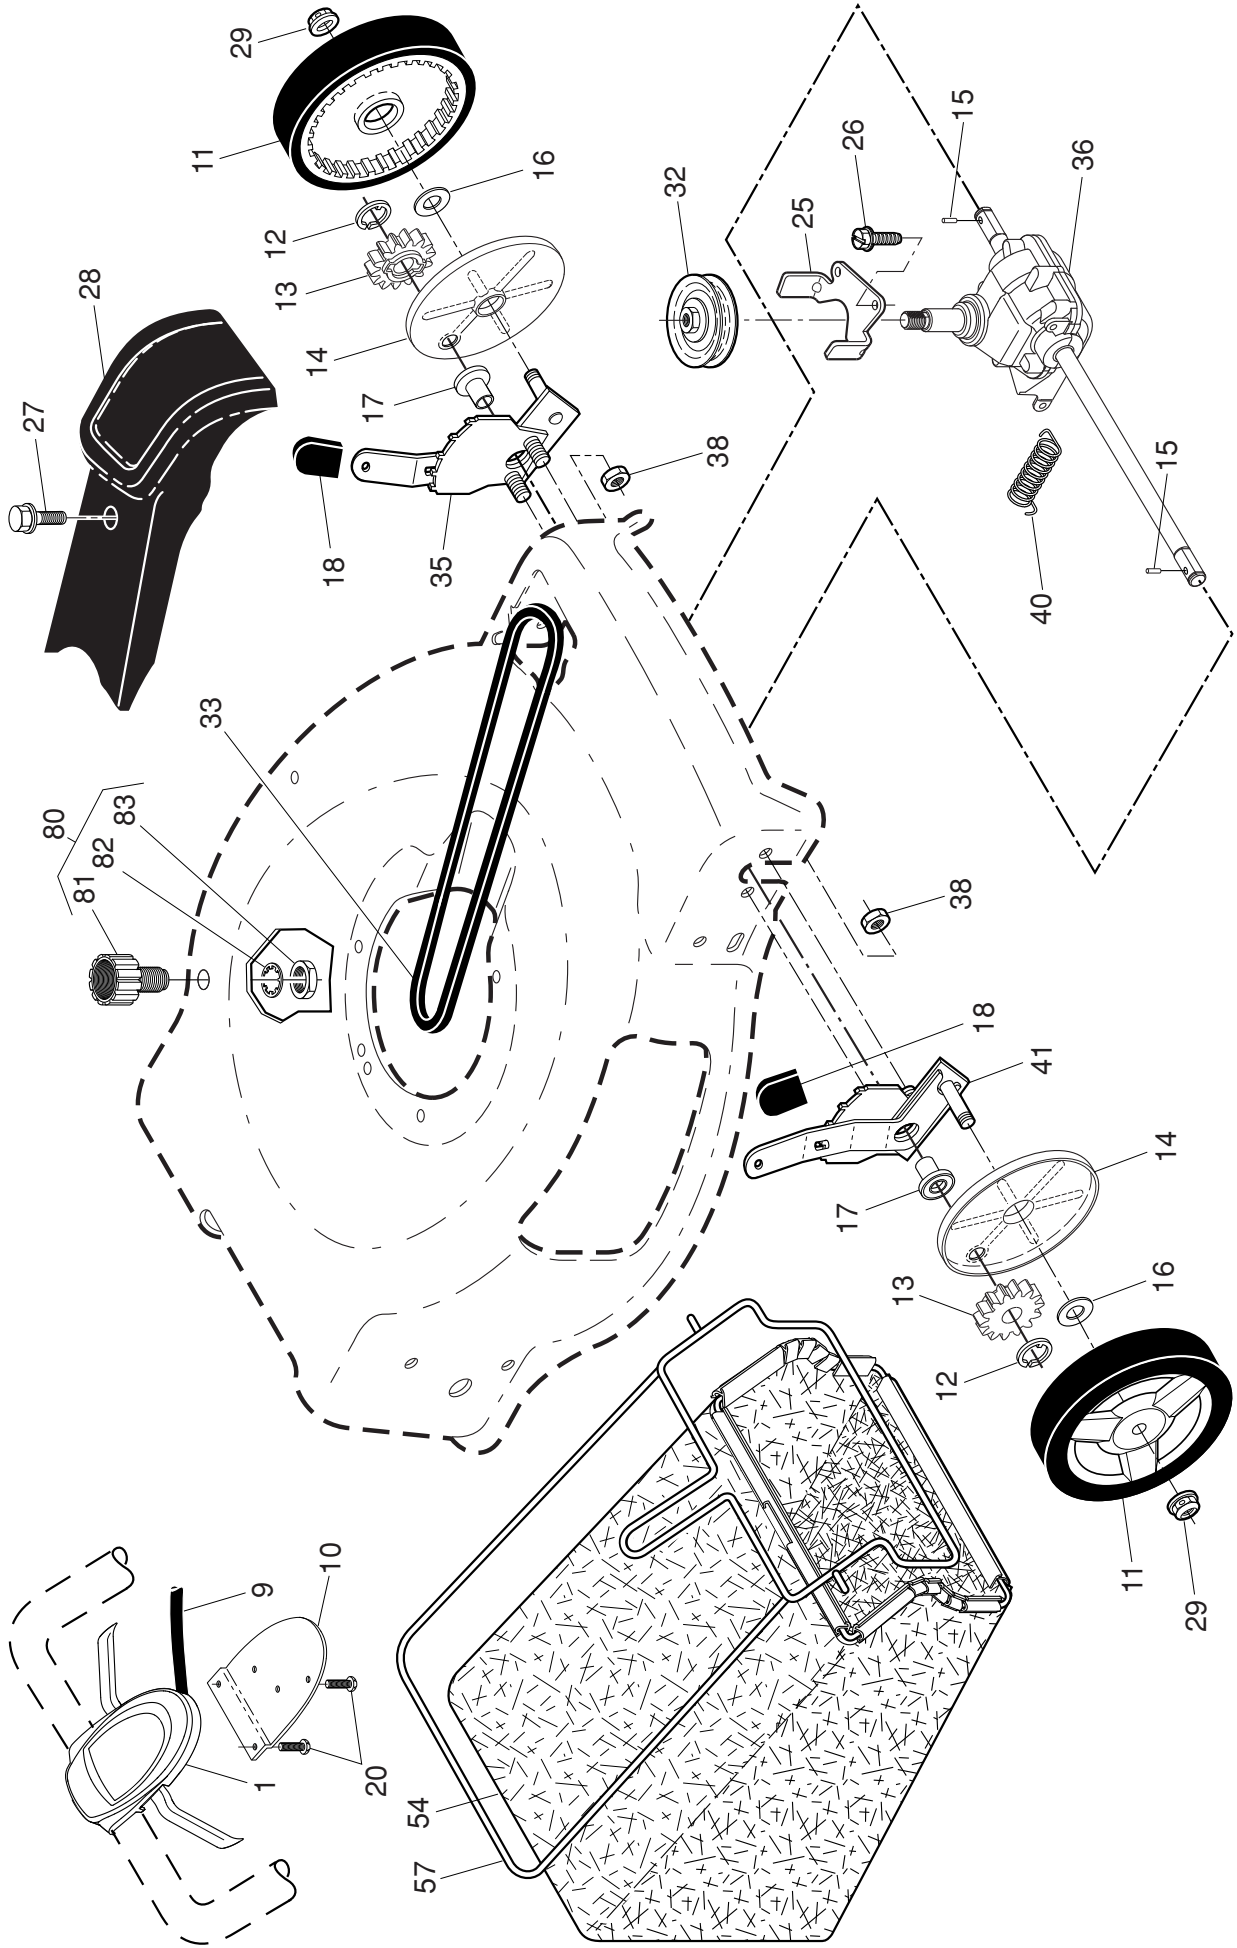

HUSQVARNA ROTARY LAWN MOWER -- MODEL NUMBER HU675FE (MFG. ID. NO. 96143009300)

HUSQVARNA ROTARY LAWN MOWER - - MODEL NUMBER HU675FE (MFG. ID. NO. 96143009300)

KEY PART NO.	PART NO.	DESCRIPTION	KEY PART NO.	PART NO.	DESCRIPTION
1	579 70 89-17	Drive Control Assembly (Includes Cable)	28	532 42 10-97	Drive Cover Assembly
9	532 43 16-49	Cable, Drive Control	29	532 40 91-48	Locknut, Hex
10	532 43 27-90	Bracket, Drive Control	32	532 44 32-62	Drive Pulley
11	532 41 10-81	Wheel & Tire Assembly, Front	33	532 42 66-09	V-Belt
12	812 00 00-58	E-Ring	35	532 43 11-44	Wheel Adjuster, Front, LH
13	532 40 38-49	Pinion	36	532 42 46-57	Gearcase Assembly, Complete
14	532 18 94-03	Dust Cover	38	532 19 17-30	Locknut, Hex 1/4-20
15	532 40 48-45	Pawl, Drive	40	532 40 65-58	Spring
16	532 06 77-25	Washer, Flat 3/8	41	532 43 11-42	Wheel Adjuster, Front, RH
18	532 70 10-37	Selector Knob	54	580 94 73-07	Grassbag
20	532 18 16-98	Screw	57	532 41 99-51	Frame, Grassbag
25	532 43 17-11	Belt Guide Bracket	80	532 42 11-14	Kit, Water Washout Assembly
26	532 16 34-09	Screw, Hi-Lo Thread #12 x 5/8	81	532 41 97-35	Fitting, Hose, Water Washout
27	532 17 52-62	Screw	82	532 41 55-85	Washer, Lock, Internal Tooth
			83	532 41 55-86	Locknut, Hex, with O-Ring

NOTE: All component dimensions given in U.S. inches. 1 inch = 25.4 mm

IMPORTANT: Use only Original Equipment Manufacturer (O.E.M.) replacement parts. Failure to do so could be hazardous, damage your lawn mower and void your warranty.