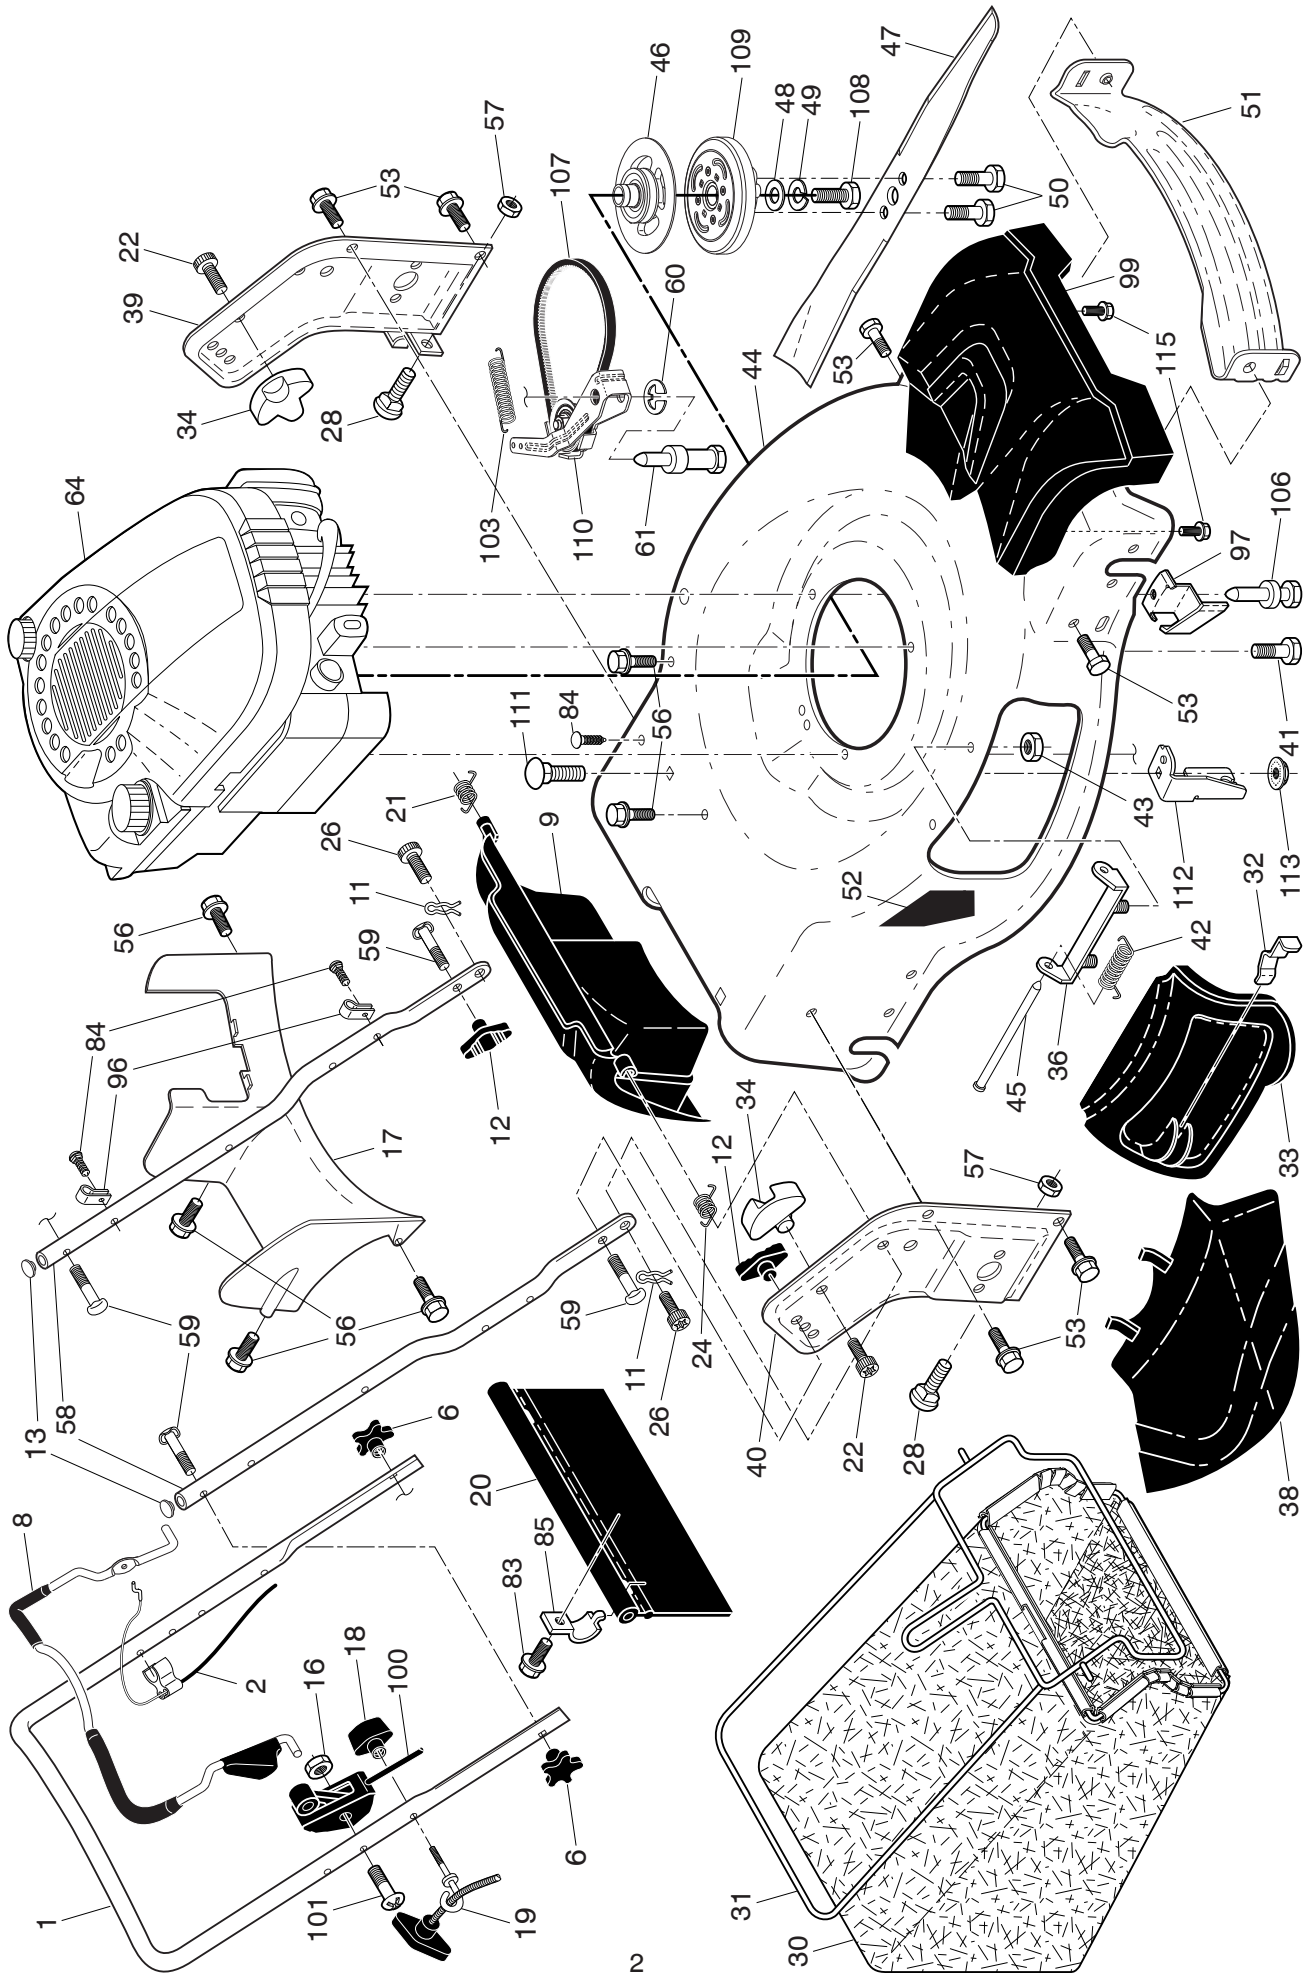

HUSQVARNA ROTARY LAWN MOWER - MODEL NO. HU725BBC (96143009401) PRODUCT NO. 961 43 00-94

HUSQVARNA ROTARY LAWN MOWER - MODEL NO. HU725BBC (96143009401) PRODUCT NO. 961 43 00-94

KEY PART NO.	DESCRIPTION	KEY PART NO.	DESCRIPTION
1	580 63 87-06 Upper Handle	48	579 27 38-01 Washer, Flat
2	579 48 42-02 Cable, Blade Brake / Clutch Control	49	532 85 02-63 Washer, Lock
6	532 18 23-98 Handle Knob, Star	50	532 18 04-60 Bolt, Hex Head, Grade 8
8	587 56 41-11 Control Bar Assembly (Includes Blade Control Lever, Roll Pin and Spring)	51	532 43 05-99 Front Baffle
9	532 43 13-90 Rear Door Assembly	52	532 40 47-63 Decal, Danger
11	532 42 55-75 Hairpin, Door/Handle Pivot	53	817 00 05-10 Screw
12	532 19 19-38 Handle Knob, Standard	56	817 41 13-12 Screw, Hex Washer Head #13 x 3/4
13	532 43 75-16 Pug, Handle Bar	57	532 15 53-77 Nut, Hex
17	581 78 21-01 Rear Baffle	58	532 44 11-97 Bar, Lower Handle
16	532 13 20-04 Keps Locknut 1/4-20	59	532 19 15-74 Handle Bolt
18	581 91 26-01 T-Knob	60	579 48 28-01 E-Ring
19	581 90 21-01 Rope Guide	61	581 42 45-01 Bolt, Pivot, Tension Arm
20	532 44 45-01 Rear Skirt	64	--- Engine, Briggs & Stratton, Model Number 128M02-0005-F1 (order parts from Briggs & Stratton)
21	532 41 99-49 Spring, Rear Door, LH, Black	83	532 75 00-97 Screw
22	532 14 18-41 Screw, Panhead, Torx #20	84	532 42 81-24 Fastener, Push
24	532 41 99-48 Spring, Rear Door, RH, Grey	85	532 43 45-30 Mounting Bracket, Skirt
26	532 41 99-45 Screw, Rear Door/Handle Pivot	96	532 19 79-91 Clip, Cable
28	872 25 05-05 Bolt, Carriage 5/16-18 x 5/8	97	581 11 53-02 Belt Keeper
30	580 94 34-05 Grassbag	99	585 66 87-02 Cover, Drive
31	532 41 99-51 Frame, Grass Catcher	100	580 32 48-01 Control, Throttle/Engine
32	532 44 11-92 Latch, Mulcher Door	101	532 18 33-65 Screw
33	532 41 99-27 Mulcher Door	103	581 53 07-01 Spring, Brake Reset
34	532 43 81-34 Bracket, Grassbag	106	579 14 69-01 Bolt, Brake Reset Spring
36	532 17 57-35 Hinge Bracket Assembly	107	579 27 32-01 Belt, Blade Brake/Clutch
38	532 42 61-29 Discharge Deflector	108	532 85 10-84 Bolt, Blade Brake/Clutch
39	581 35 37-02 Handle Bracket, LH	109	581 30 81-01 Free Hub/Blade Adapter
40	581 35 36-02 Handle Bracket, RH	110	581 35 45-01 Tension Arm Assembly, Blade Brake/Clutch
41	532 15 04-06 Screw, Dogpoint 3/8-16 x 1-1/8	111	872 14 04-05 Bolt, Carriage 1/4-20
42	532 19 30-00 Spring, Torsion	112	579 47 18-02 Bracket, Mounting, Blade Brake/Clutch Cable
43	532 19 17-30 Nut, Hex, Nylock	113	532 43 81-30 Nut, Hex, Flanged 1/4-20
44	581 70 83-28 Kit, Lawn Mower Housing	115	532 43 73-45 Screw, Hex Washer Head
45	532 17 56-50 Rod, Hinge	--	115 63 11-96 Operator's Manual, English / Spanish
46	581 27 74-01 Blade Brake/Clutch Assembly		
47	581 04 52-03 Blade, 22"		

NOTE: All component dimensions given in U.S. inches. 1 inch = 25.4 mm. **IMPORTANT:** Use only Original Equipment Manufacturer (O.E.M.) replacement parts. Failure to do so could be hazardous, damage your lawn mower and void your warranty.