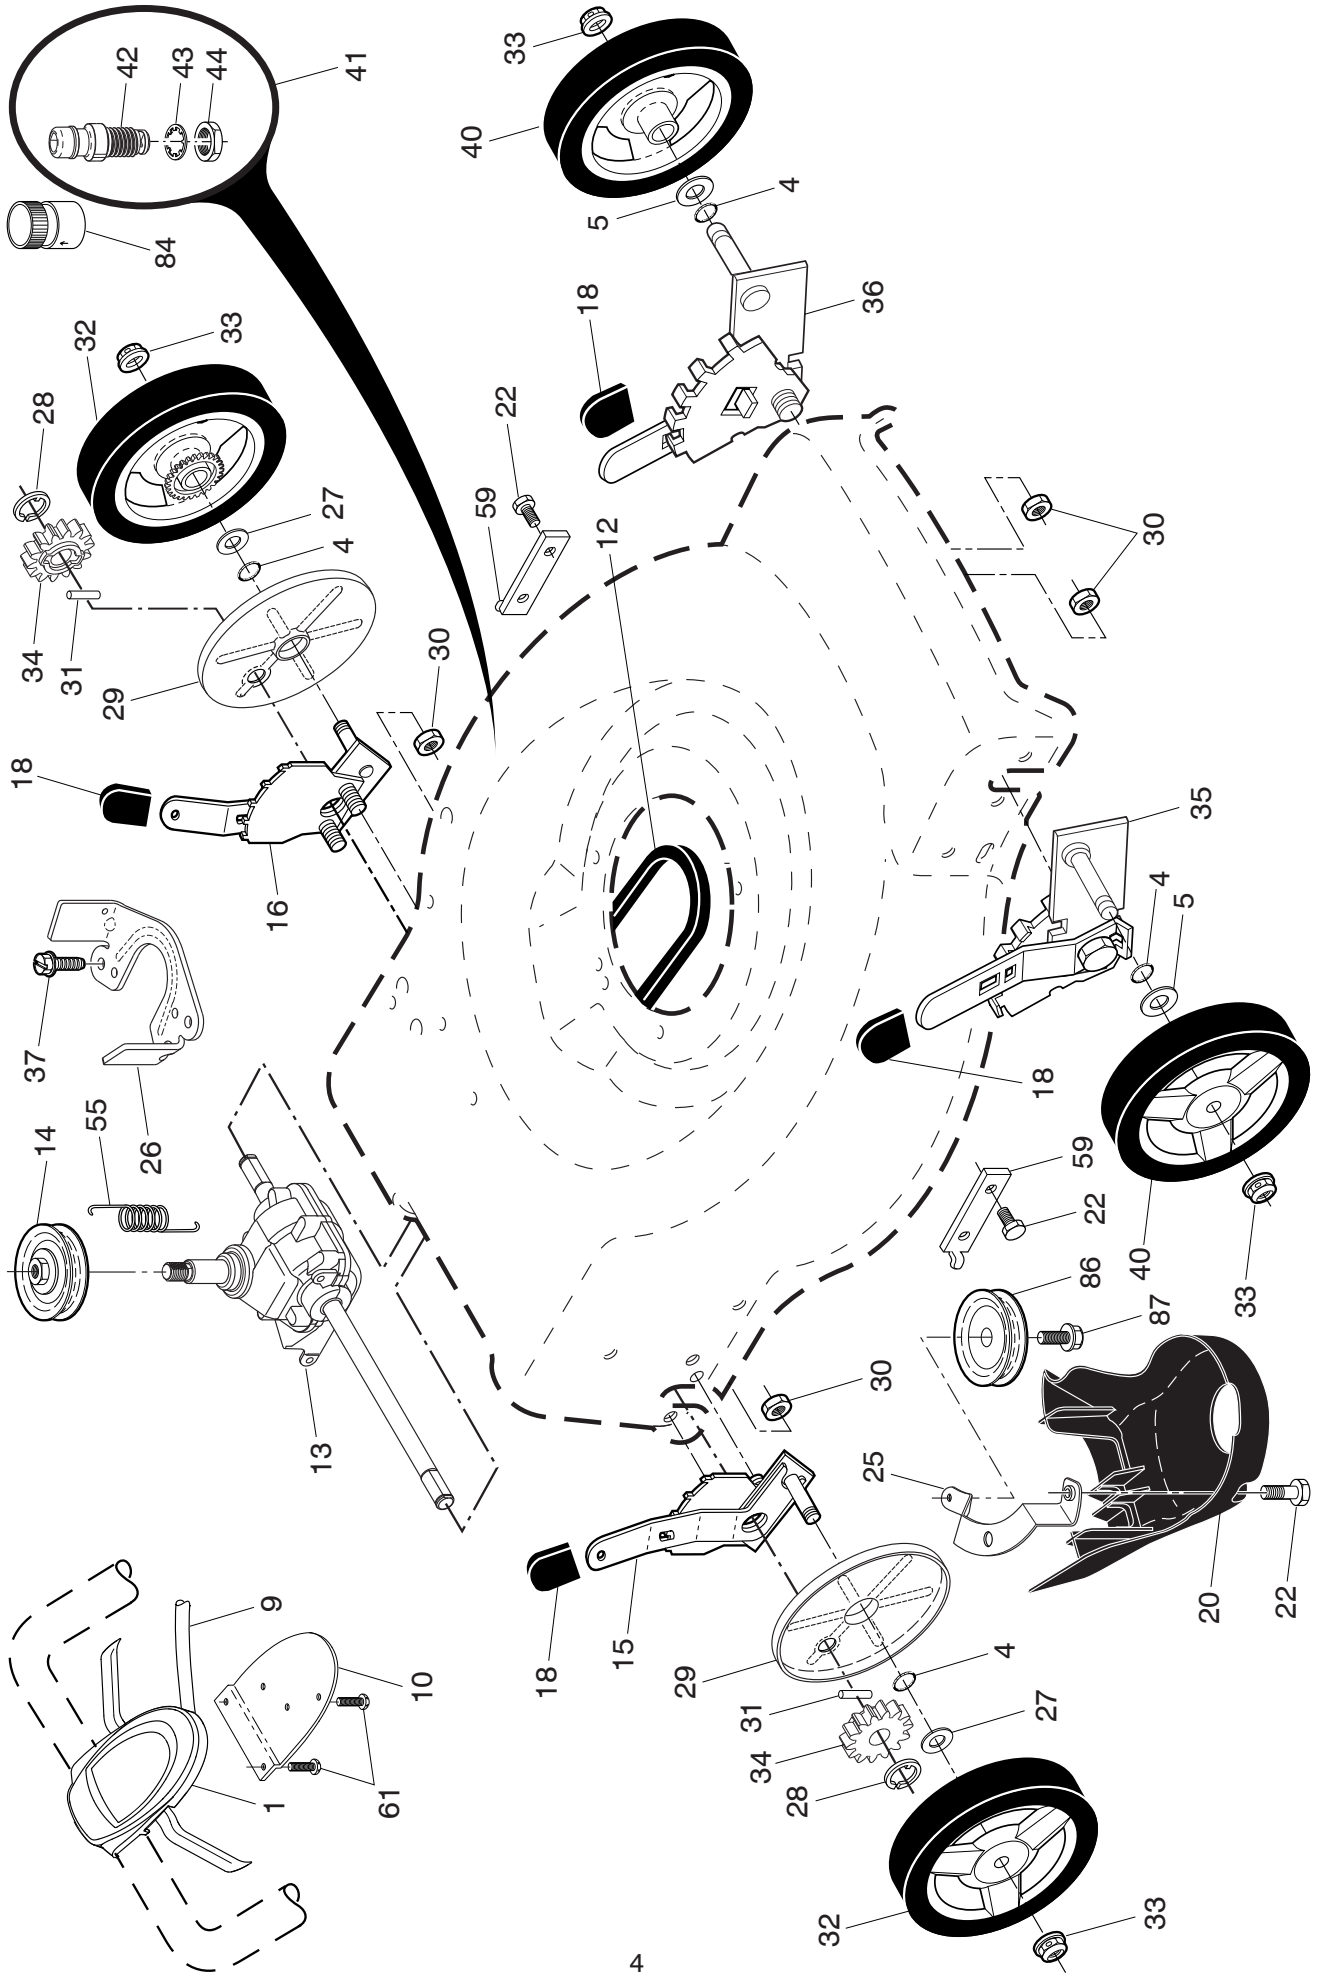

HUSQVARNA ROTARY LAWN MOWER - MODEL NO. HU725BBC (96143009401) PRODUCT NO. 961 43 00-94

HUSQVARNA ROTARY LAWN MOWER - MODEL NO. HU725BBC (96143009401) PRODUCT NO. 961 43 00-94

KEY PART NO.	PART NO.	DESCRIPTION	KEY PART NO.	PART NO.	DESCRIPTION
1	581 95 05-05	Drive Control Assembly (Includes Cable)	30	532 19 17-30	Nut, Hex
4	532 19 74-80	O-Ring	31	532 40 48-45	Pawl, Drive
5	532 08 83-48	Washer, Flat	32	581 68 51-01	Wheel & Tire Assembly, Rear
9	581 95 21-01	Cable, Drive	33	532 40 91-48	Nut, Flangelock 3/8-16
10	532 43 27-90	Mounting Bracket, Drive Control	34	532 40 48-35	Pinion
12	532 40 65-57	Belt, Drive	35	532 43 11-38	Kit, Wheel Adjuster, Front, RH
13	581 68 08-01	Gear Case Assembly, Complete	36	532 43 11-39	Kit, Wheel Adjuster, Front, LH
14	532 19 41-28	Pulley, Drive	37	532 16 34-09	Screw, Hi-Lo Thread
15	581 49 79-04	Wheel Adjuster, Rear, RH	40	532 41 08-31	Wheel & Tire Assembly, Front
16	581 49 79-03	Wheel Adjuster, Rear, LH	41	532 43 84-89	Kit, Water Washout Assembly
18	532 70 10-37	Selector Knob	42	532 43 49-94	Fitting, Water Washout
20	580 80 69-01	Debris Shield	43	532 41 55-85	Washer, Lock, Internal Tooth
22	817 00 05-10	Bolt, Hex Head 5/16-18	44	532 41 55-86	Locknut, Hex, with O-Ring
25	581 31 38-02	Mounting Bracket, Debris Shield	55	581 35 13-01	Spring, Return
26	532 42 60-66	Belt Keeper	59	532 44 21-13	Support Bracket, Front Axle
27	532 06 77-25	Washer	61	532 18 16-98	Screw
28	812 00 00-58	E-Ring 7/16	84	532 41 64-05	Adapter, Quick-Connect
29	581 84 04-01	Cover, Dust, Wheel	86	580 36 43-01	Pulley, Idle
			87	581 12 76-01	Screw

NOTE: All component dimensions given in U.S. inches. 1 inch = 25.4 mm. **IMPORTANT:** Use only Original Equipment Manufacturer (O.E.M.) replacement parts. Failure to do so could be hazardous, damage your lawn mower and void your warranty.