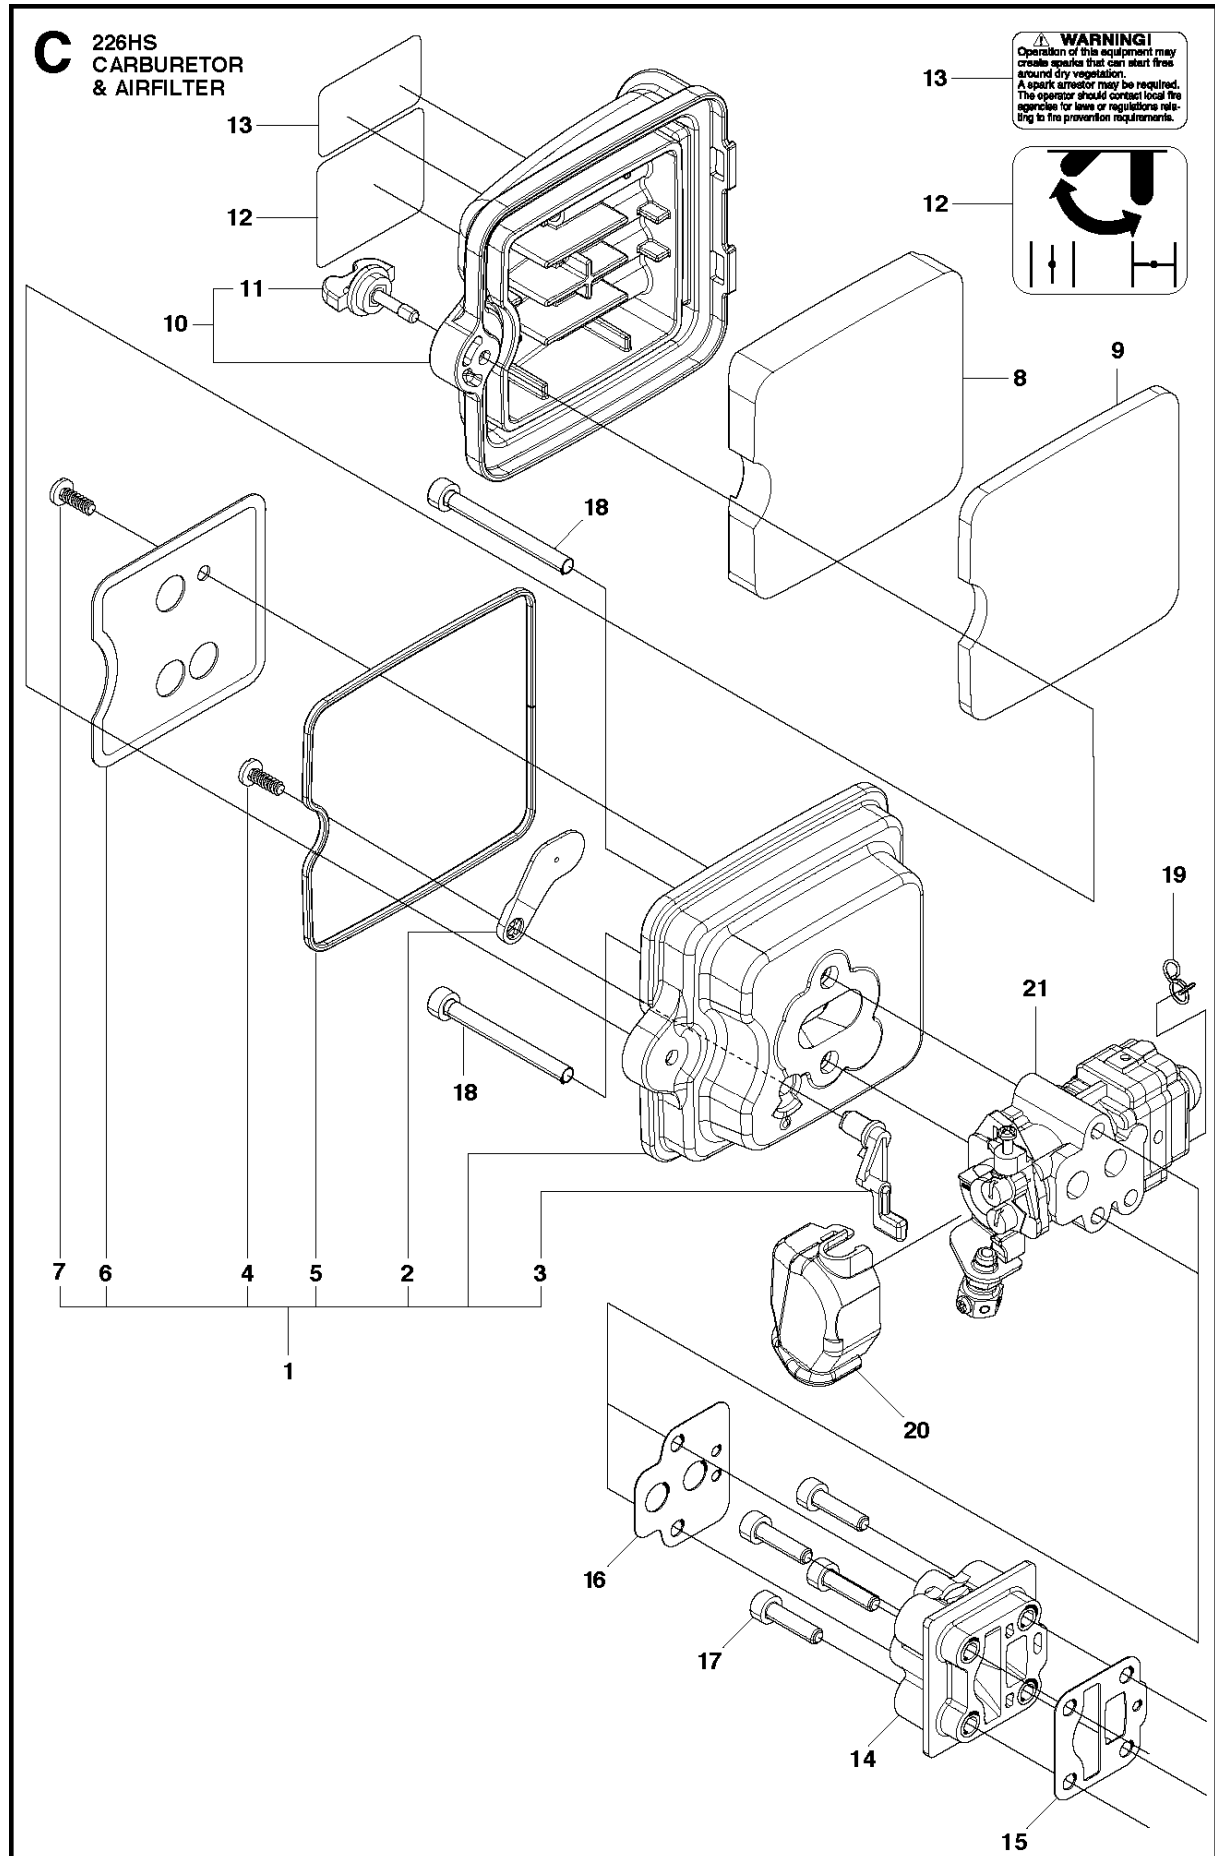

SPARE PARTS LIST

HEDGE TRIMMERS/POLE HEDGE
TRIMMERS

226HS75S EUII, 967279602, 2014-04

P 226HS
ACCESSORIES

ACCESSORIES

226HS75S EUII, 967279602, 2014-04

Ref	Part No	Description	Remark	QTY	KIT
1	521 83 99-01	TOOL-SET		1	
2	506 68 61-01	COMBINATION WRENCH		1	1
3	506 61 50-01	SPANNER		1	1

CARBURETOR

226HS75S EUII, 967279602, 2014-04

Ref	Part No	Description	Remark	QTY	KIT
1	586 43 44-01	CARBURETTOR		1	
2	528 07 01-01	REBUILD KIT		1	1
3	502 23 84-01	CARBURETTOR BODY		1	1, 2
4	515 37 87-01	GASKET KIT		1	1, 2
5	506 74 09-01	BODY		1	1
6	506 74 10-01	COVER		1	1
7	505 30 67-01	PUMP		1	1
8	506 73 86-01	RING		1	1
9	506 74 12-01	SWIVEL		1	1
10	505 30 79-01	SCREW		2	1
11	506 74 60-01	BRACKET		1	1
12	506 61 26-01	NUT		1	1
13	505 30 82-01	SCREW-CABLE-ADJ		1	1
14	506 74 11-01	SCREW		4	1
15	506 74 61-01	WASHER		1	1
16	505 30 83-01	SCREW		1	1

CLUTCH

226HS75S EUII, 967279602, 2014-04

Ref	Part No	Description	Remark	QTY	KIT
1	586 93 71-01	GEAR CASE		1	
2	529 26 98-01	BEARING		2	1
3	506 60 99-01	RING		1	1
4	506 62 69-01	PLATE		1	1
5	506 68 88-01	BOLT		2	1
6	586 93 72-01	GEAR CASE		1	
7	506 62 69-01	PLATE		1	6
8	506 68 88-01	BOLT		2	6
9	506 68 83-01	GASKET		1	
10	506 61 95-01	DRUM		1	
11	506 62 72-01	GEAR		1	
12	506 68 87-01	GEAR		1	
13	586 93 75-01	ROD		2	
14	505 17 15-01	FITTING		1	
15	506 68 89-01	FELT		1	
16	575 70 10-01	SCREW		6	
17	521 51 75-01	BOLT		3	
18	506 62 94-01	CLUTCH		1	
19	506 68 58-01	SPRING		1	18
20	505 05 44-01	WASHER		2	
21	506 61 38-01	WASHER		2	
22	506 65 22-01	BOLT		2	
23	506 65 21-01	PLATE		1	
24	506 61 42-01	WASHER		1	