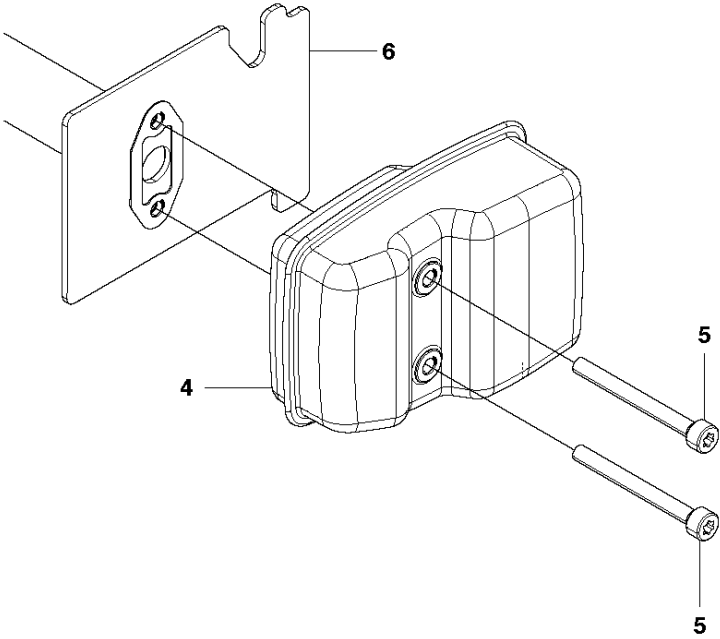

F 226HS
MUFFLER

MUFFLER

226HS75S EUII, 967279602, 2014-04

Ref	Part No	Description	Remark	QTY	KIT
1	506 65 68-01	MUFFLER	US only	1	
2	506 65 69-01	MUFFLER	US ONLY	1	1
3	506 61 56-01	ARRESTER	US ONLY	1	1
4	523 07 16-01	MUFFLER	EU only	1	
5	504 11 65-01	SCREW		2	
6	506 65 56-01	GASKET		1