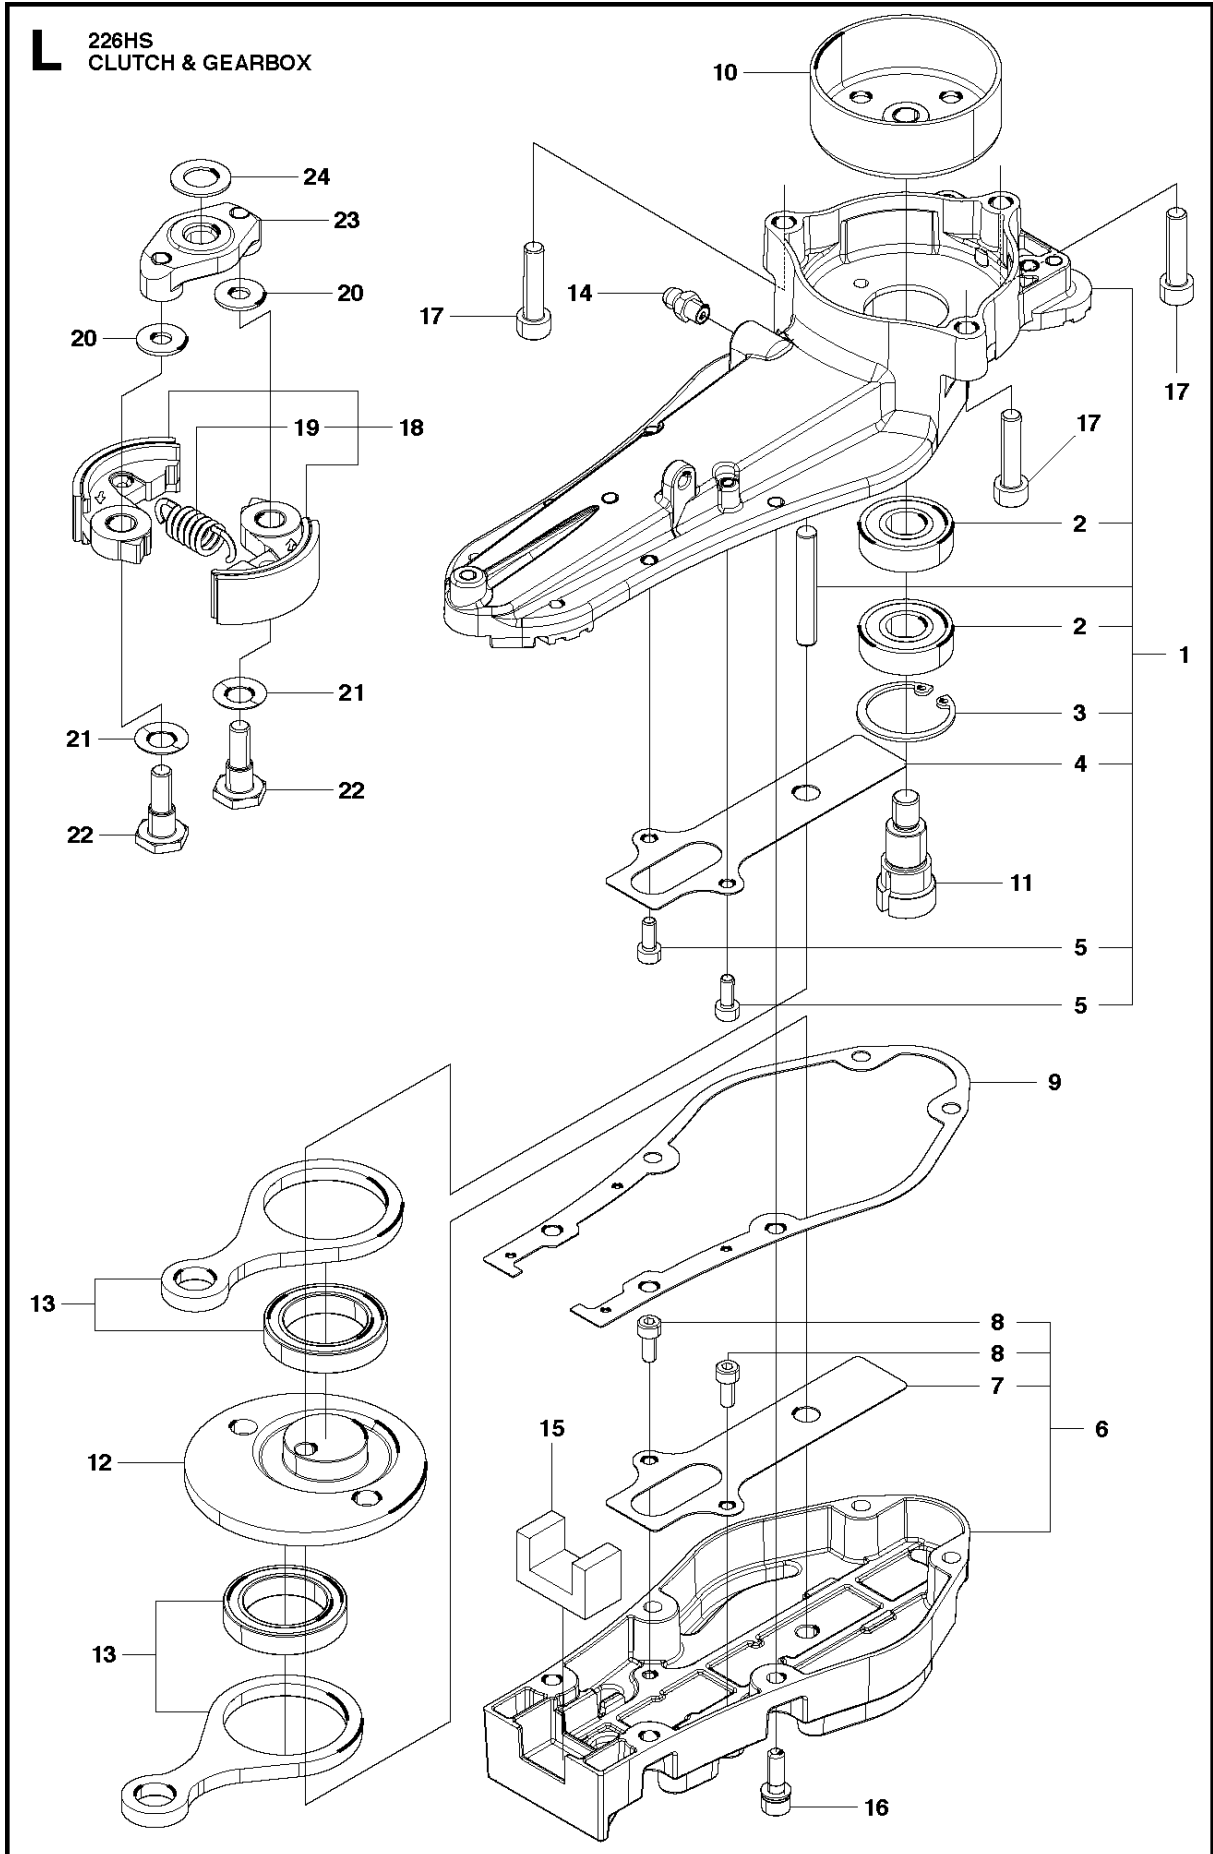

SPARE PARTS LIST

HEDGE TRIMMERS/POLE HEDGE
TRIMMERS

226HS75S EUII, 967279602, 2014-04

P 226HS
ACCESSORIES

ACCESSORIES

226HS75S EUII, 967279602, 2014-04

Ref	Part No	Description	Remark	QTY	KIT
1	521 83 99-01	TOOL-SET		1	
2	506 68 61-01	COMBINATION WRENCH		1	1
3	506 61 50-01	SPANNER		1	1

CARBURETOR

226HS75S EUII, 967279602, 2014-04

Ref	Part No	Description	Remark	QTY	KIT
1	586 43 44-01	CARBURETTOR		1	
2	528 07 01-01	REBUILD KIT		1	1
3	502 23 84-01	CARBURETTOR BODY		1	1, 2
4	515 37 87-01	GASKET KIT		1	1, 2
5	506 74 09-01	BODY		1	1
6	506 74 10-01	COVER		1	1
7	505 30 67-01	PUMP		1	1
8	506 73 86-01	RING		1	1
9	506 74 12-01	SWIVEL		1	1
10	505 30 79-01	SCREW		2	1
11	506 74 60-01	BRACKET		1	1
12	506 61 26-01	NUT		1	1
13	505 30 82-01	SCREW-CABLE-ADJ		1	1
14	506 74 11-01	SCREW		4	1
15	506 74 61-01	WASHER		1	1
16	505 30 83-01	SCREW		1	1

CLUTCH

226HS75S EUII, 967279602, 2014-04

Ref	Part No	Description	Remark	QTY	KIT
1	586 93 71-01	GEAR CASE		1	
2	529 26 98-01	BEARING		2	1
3	506 60 99-01	RING		1	1
4	506 62 69-01	PLATE		1	1
5	506 68 88-01	BOLT		2	1
6	586 93 72-01	GEAR CASE		1	
7	506 62 69-01	PLATE		1	6
8	506 68 88-01	BOLT		2	6
9	506 68 83-01	GASKET		1	
10	506 61 95-01	DRUM		1	
11	506 62 72-01	GEAR		1	
12	506 68 87-01	GEAR		1	
13	586 93 75-01	ROD		2	
14	505 17 15-01	FITTING		1	
15	506 68 89-01	FELT		1	
16	575 70 10-01	SCREW		6	
17	521 51 75-01	BOLT		3	
18	506 62 94-01	CLUTCH		1	
19	506 68 58-01	SPRING		1	18
20	505 05 44-01	WASHER		2	
21	506 61 38-01	WASHER		2	
22	506 65 22-01	BOLT		2	
23	506 65 21-01	PLATE		1	
24	506 61 42-01	WASHER		1	