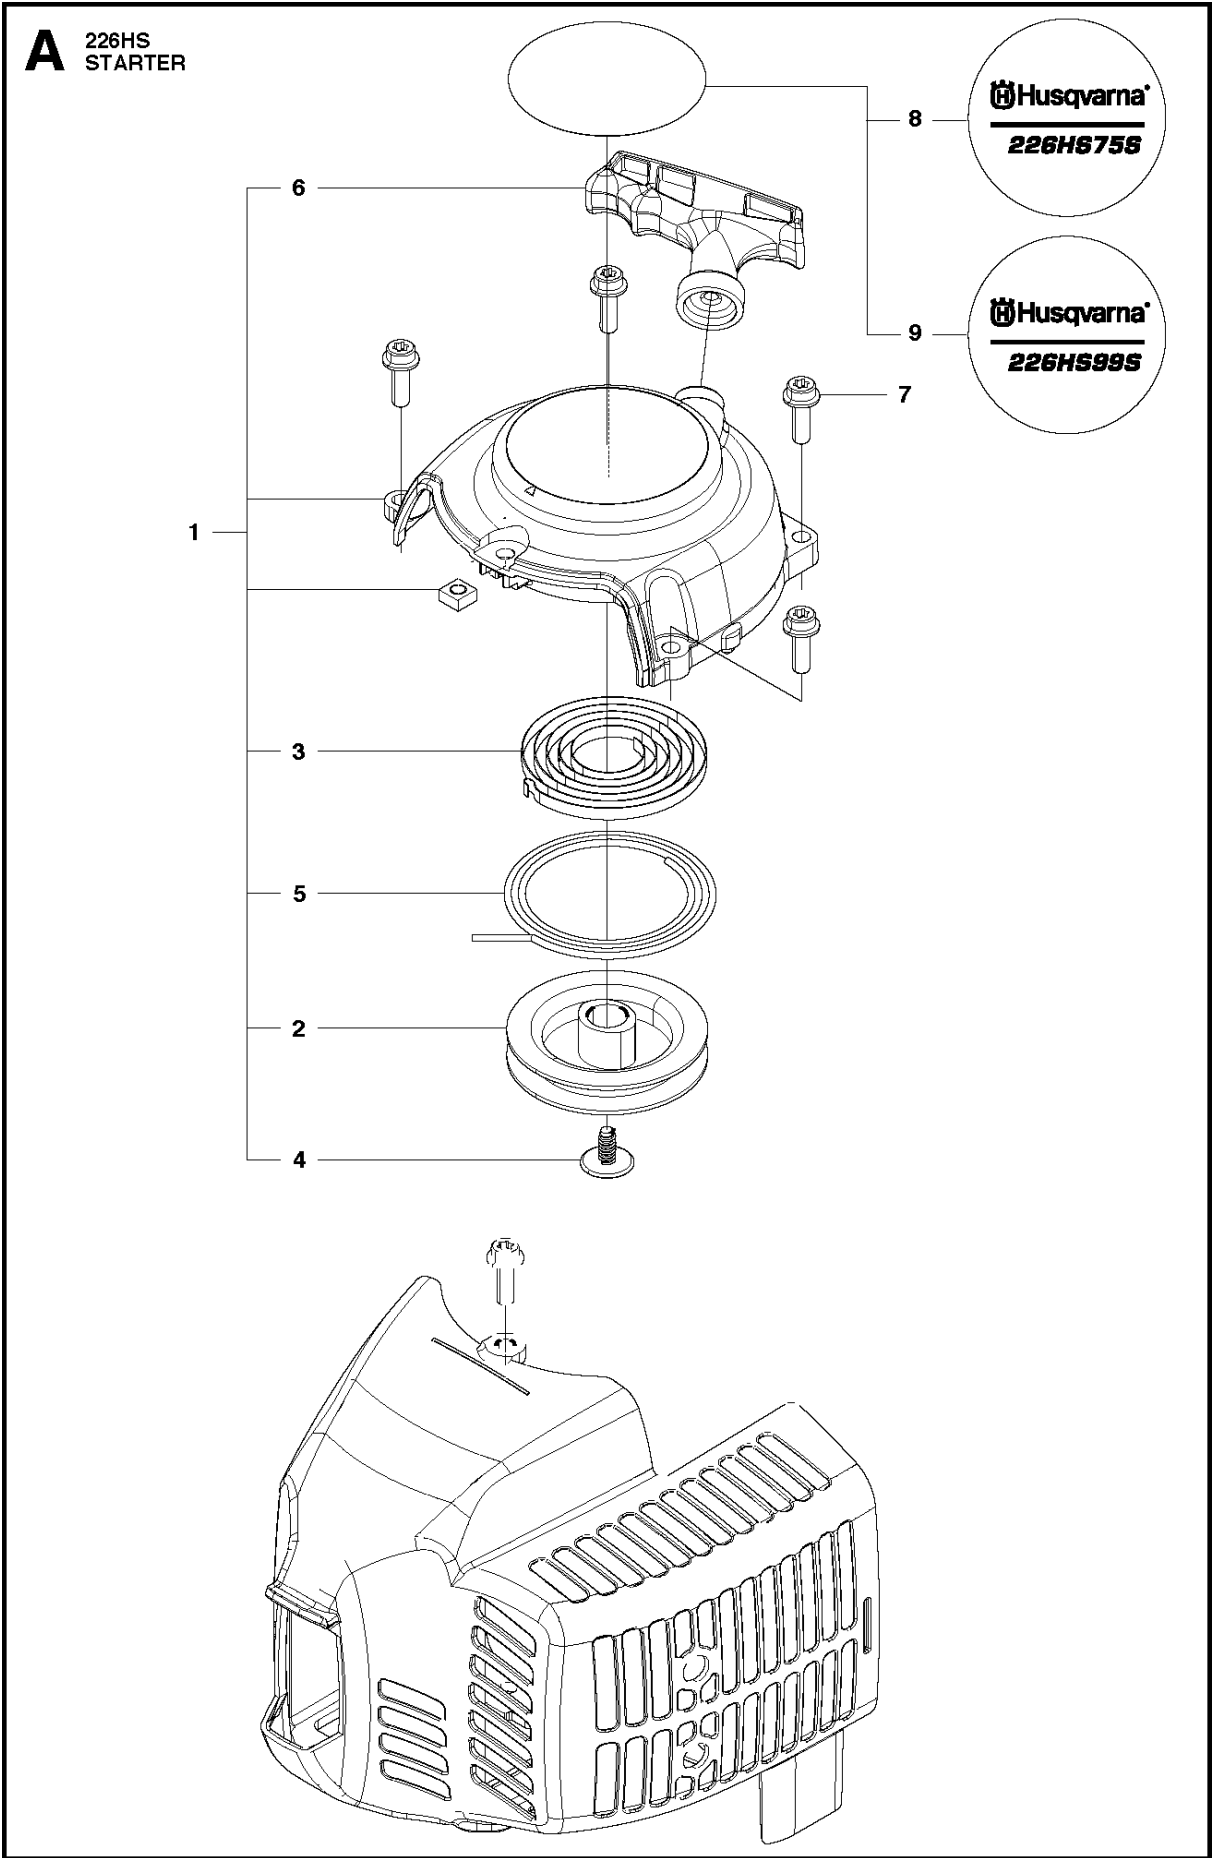

STARTER

226HS75S EUII, 967279602, 2014-04

Ref	Part No	Description	Remark	QTY	KIT
1	506 65 72-01	RECOIL ASSY		1	
2	506 68 42-01	REEL		1	1
3	506 67 43-01	SPRING		1	1
4	506 61 30-01	SCREW		1	1
5	506 68 34-01	ROPE		1	1
6	506 61 47-01	KNOB		1	1
7	506 74 56-01	BOLT		4	
8	528 05 05-01	LABEL,RECOIL	226HS75S	1