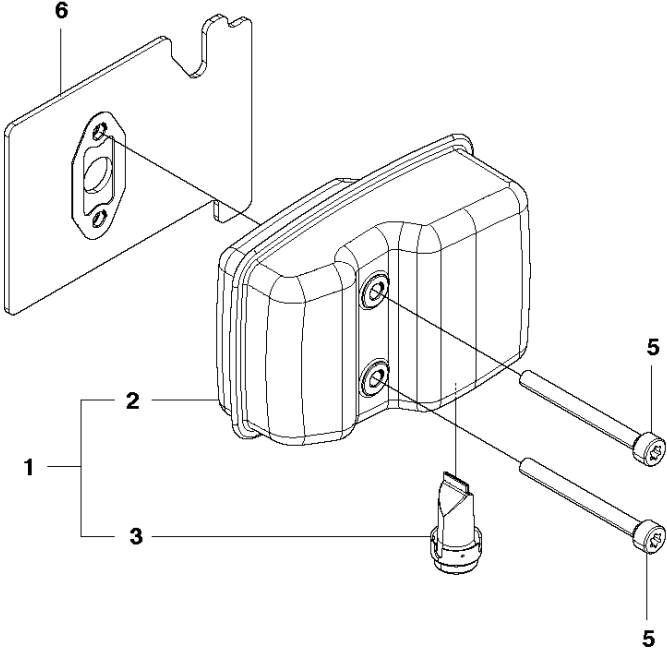

F 226HS
MUFFLER

MUFFLER

226HS75S EUII, 967279602, 2014-04

Ref	Part No	Description	Remark	QTY	KIT
1	506 65 68-01	MUFFLER	US only	1	
2	506 65 69-01	MUFFLER	US ONLY	1	1
3	506 61 56-01	ARRESTER	US ONLY	1	1
4	523 07 16-01	MUFFLER	EU only	1	
5	504 11 65-01	SCREW		2	
6	506 65 56-01	GASKET		1