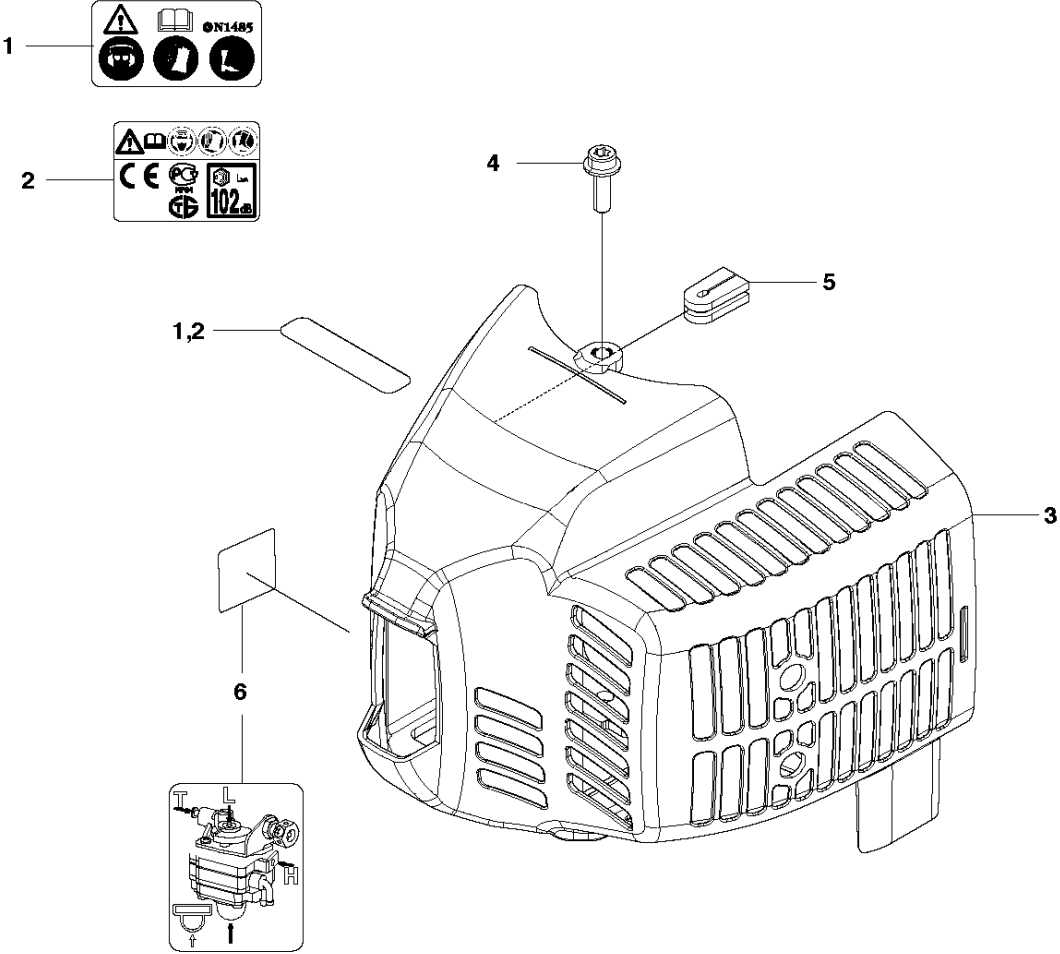

B 226HS
CYLINDER COVER

CYLINDER COVER

226HS75S EUII, 967279602, 2014-04

Ref	Part No	Description	Remark	QTY KIT
1	506 62 93-01	LABEL .WARNING	US only	1
2	527 88 78-01	LABEL,CAUTION(CE)	EU only	1
3	506 65 70-01	COVER		1
4	506 74 56-01	BOLT		1
5	506 61 59-01	GROMMET		1
6	587 02 78-01	DECAL		1