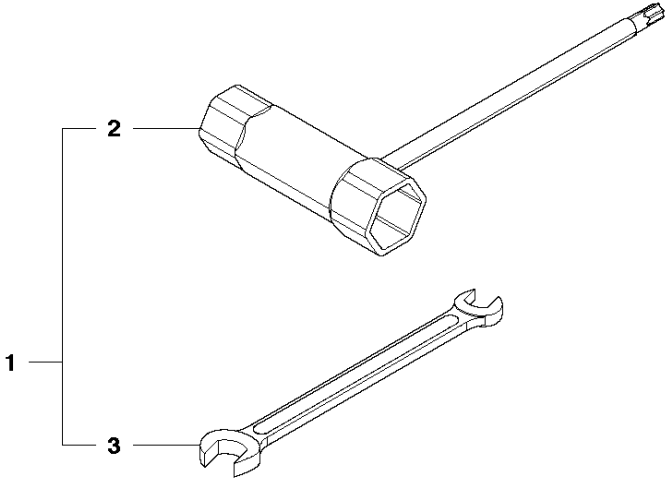

SPARE PARTS LIST

HEDGE TRIMMERS/POLE HEDGE
TRIMMERS

226HS75S EUII, 967279602, 2014-04

P 226HS
ACCESSORIES

ACCESSORIES

226HS75S EUII, 967279602, 2014-04

Ref	Part No	Description	Remark	QTY	KIT
1	521 83 99-01	TOOL-SET		1	
2	506 68 61-01	COMBINATION WRENCH		1	1
3	506 61 50-01	SPANNER		1	1

CARBURETOR

226HS75S EUII, 967279602, 2014-04

Ref	Part No	Description	Remark	QTY	KIT
1	586 43 44-01	CARBURETTOR		1	
2	528 07 01-01	REBUILD KIT		1	1
3	502 23 84-01	CARBURETTOR BODY		1	1, 2
4	515 37 87-01	GASKET KIT		1	1, 2
5	506 74 09-01	BODY		1	1
6	506 74 10-01	COVER		1	1
7	505 30 67-01	PUMP		1	1
8	506 73 86-01	RING		1	1
9	506 74 12-01	SWIVEL		1	1
10	505 30 79-01	SCREW		2	1
11	506 74 60-01	BRACKET		1	1
12	506 61 26-01	NUT		1	1
13	505 30 82-01	SCREW-CABLE-ADJ		1	1
14	506 74 11-01	SCREW		4	1
15	506 74 61-01	WASHER		1	1
16	505 30 83-01	SCREW		1	1

CLUTCH

226HS75S EUII, 967279602, 2014-04

Ref	Part No	Description	Remark	QTY	KIT
1	586 93 71-01	GEAR CASE		1	
2	529 26 98-01	BEARING		2	1
3	506 60 99-01	RING		1	1
4	506 62 69-01	PLATE		1	1
5	506 68 88-01	BOLT		2	1
6	586 93 72-01	GEAR CASE		1	
7	506 62 69-01	PLATE		1	6
8	506 68 88-01	BOLT		2	6
9	506 68 83-01	GASKET		1	
10	506 61 95-01	DRUM		1	
11	506 62 72-01	GEAR		1	
12	506 68 87-01	GEAR		1	
13	586 93 75-01	ROD		2	
14	505 17 15-01	FITTING		1	
15	506 68 89-01	FELT		1	
16	575 70 10-01	SCREW		6	
17	521 51 75-01	BOLT		3	
18	506 62 94-01	CLUTCH		1	
19	506 68 58-01	SPRING		1	18
20	505 05 44-01	WASHER		2	
21	506 61 38-01	WASHER		2	
22	506 65 22-01	BOLT		2	
23	506 65 21-01	PLATE		1	
24	506 61 42-01	WASHER		1	