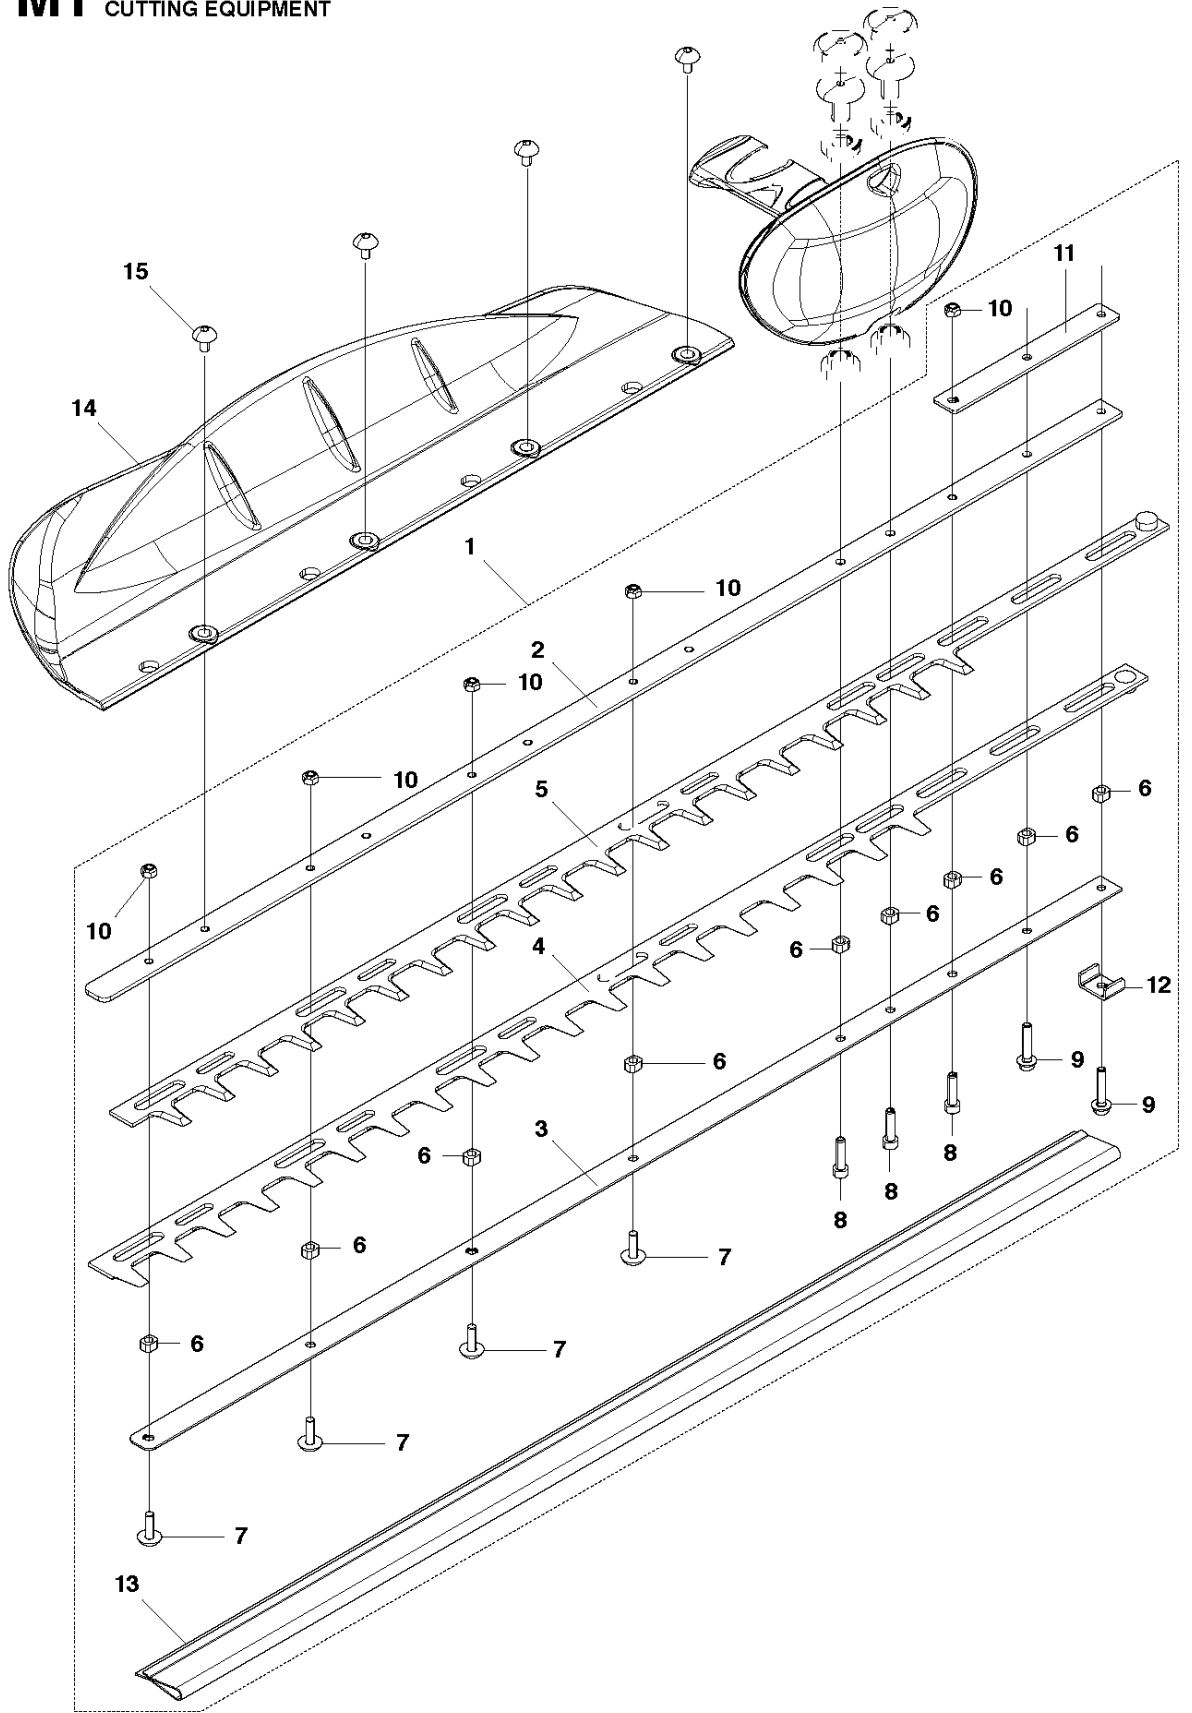

M1 226HS75
CUTTING EQUIPMENT

CUTTING EQUIPMENT

226HS75S EUII, 967279602, 2014-04

Ref	Part No	Description	Remark	QTY	KIT
1	586 60 85-01	BLADE		1	
2	506 68 79-01	PLATE.UPPER		1	1
3	506 68 80-01	PLATE.LOWER		1	1
4	506 62 78-01	BLADE		1	1
5	506 62 79-01	BLADE		1	1
6	506 68 76-01	SPACER		9	1
7	574 61 00-01	BOLT		4	1
8	504 11 43-01	SCREW		3	1
9	574 61 01-01	BOLT		2	1
10	506 68 78-01	NUT		5	1
11	506 68 82-01	PLATE		1	1
12	506 62 74-01	BRACKET		1	1
13	506 68 81-01	COVER		1	1
14	506 62 92-01	PLATE		1	
15	575 27 55-01	SCREW		4