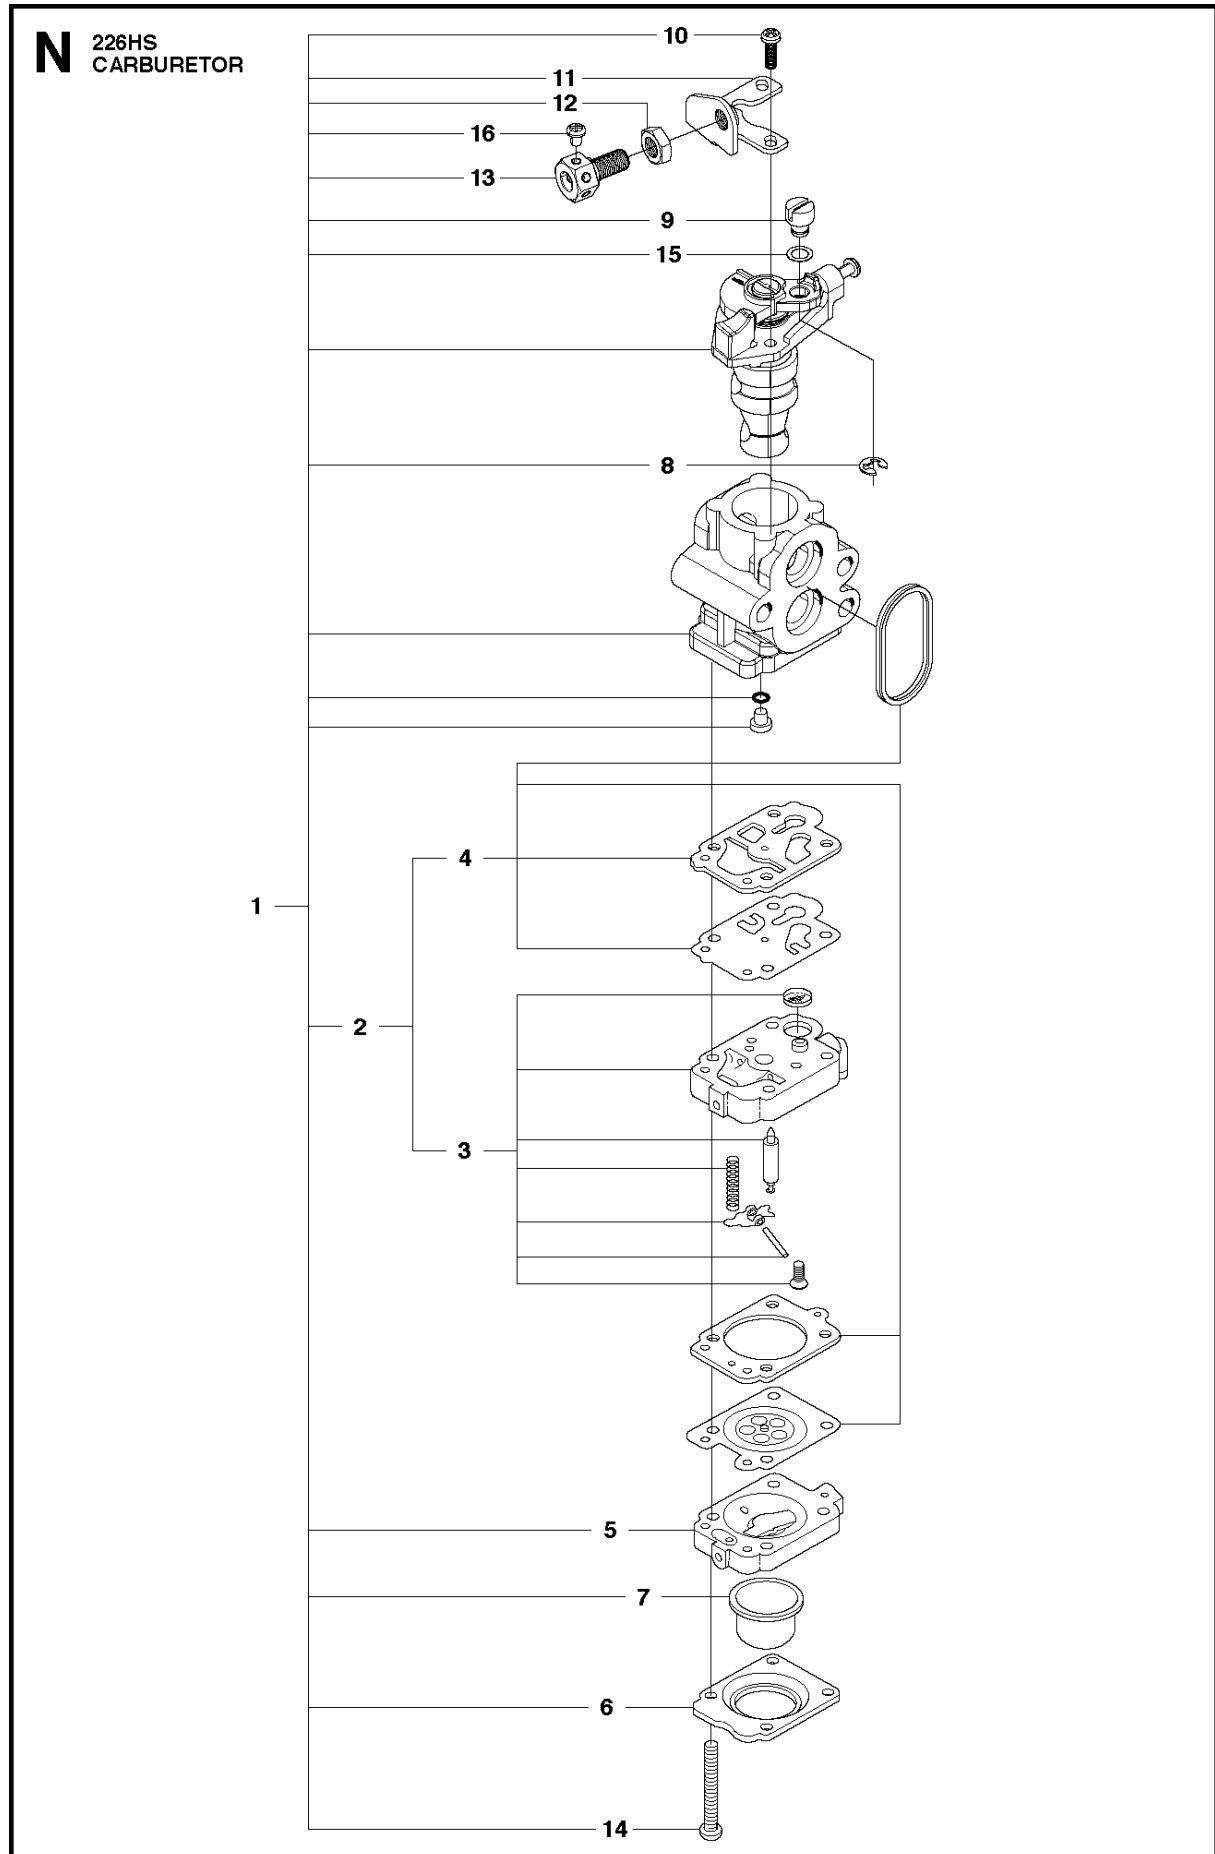

SPARE PARTS LIST

HEDGE TRIMMERS/POLE HEDGE
TRIMMERS

226HS75S EUII, 967279602, 2014-04

P 226HS
ACCESSORIES

ACCESSORIES

226HS75S EUII, 967279602, 2014-04

Ref	Part No	Description	Remark	QTY	KIT
1	521 83 99-01	TOOL-SET		1	
2	506 68 61-01	COMBINATION WRENCH		1	1
3	506 61 50-01	SPANNER		1	1

CARBURETOR

226HS75S EUII, 967279602, 2014-04

Ref	Part No	Description	Remark	QTY	KIT
1	586 43 44-01	CARBURETTOR		1	
2	528 07 01-01	REBUILD KIT		1	1
3	502 23 84-01	CARBURETTOR BODY		1	1, 2
4	515 37 87-01	GASKET KIT		1	1, 2
5	506 74 09-01	BODY		1	1
6	506 74 10-01	COVER		1	1
7	505 30 67-01	PUMP		1	1
8	506 73 86-01	RING		1	1
9	506 74 12-01	SWIVEL		1	1
10	505 30 79-01	SCREW		2	1
11	506 74 60-01	BRACKET		1	1
12	506 61 26-01	NUT		1	1
13	505 30 82-01	SCREW-CABLE-ADJ		1	1
14	506 74 11-01	SCREW		4	1
15	506 74 61-01	WASHER		1	1
16	505 30 83-01	SCREW		1	1

CLUTCH

226HS75S EUII, 967279602, 2014-04

Ref	Part No	Description	Remark	QTY	KIT
1	586 93 71-01	GEAR CASE		1	
2	529 26 98-01	BEARING		2	1
3	506 60 99-01	RING		1	1
4	506 62 69-01	PLATE		1	1
5	506 68 88-01	BOLT		2	1
6	586 93 72-01	GEAR CASE		1	
7	506 62 69-01	PLATE		1	6
8	506 68 88-01	BOLT		2	6
9	506 68 83-01	GASKET		1	
10	506 61 95-01	DRUM		1	
11	506 62 72-01	GEAR		1	
12	506 68 87-01	GEAR		1	
13	586 93 75-01	ROD		2	
14	505 17 15-01	FITTING		1	
15	506 68 89-01	FELT		1	
16	575 70 10-01	SCREW		6	
17	521 51 75-01	BOLT		3	
18	506 62 94-01	CLUTCH		1	
19	506 68 58-01	SPRING		1	18
20	505 05 44-01	WASHER		2	
21	506 61 38-01	WASHER		2	
22	506 65 22-01	BOLT		2	
23	506 65 21-01	PLATE		1	
24	506 61 42-01	WASHER		1	