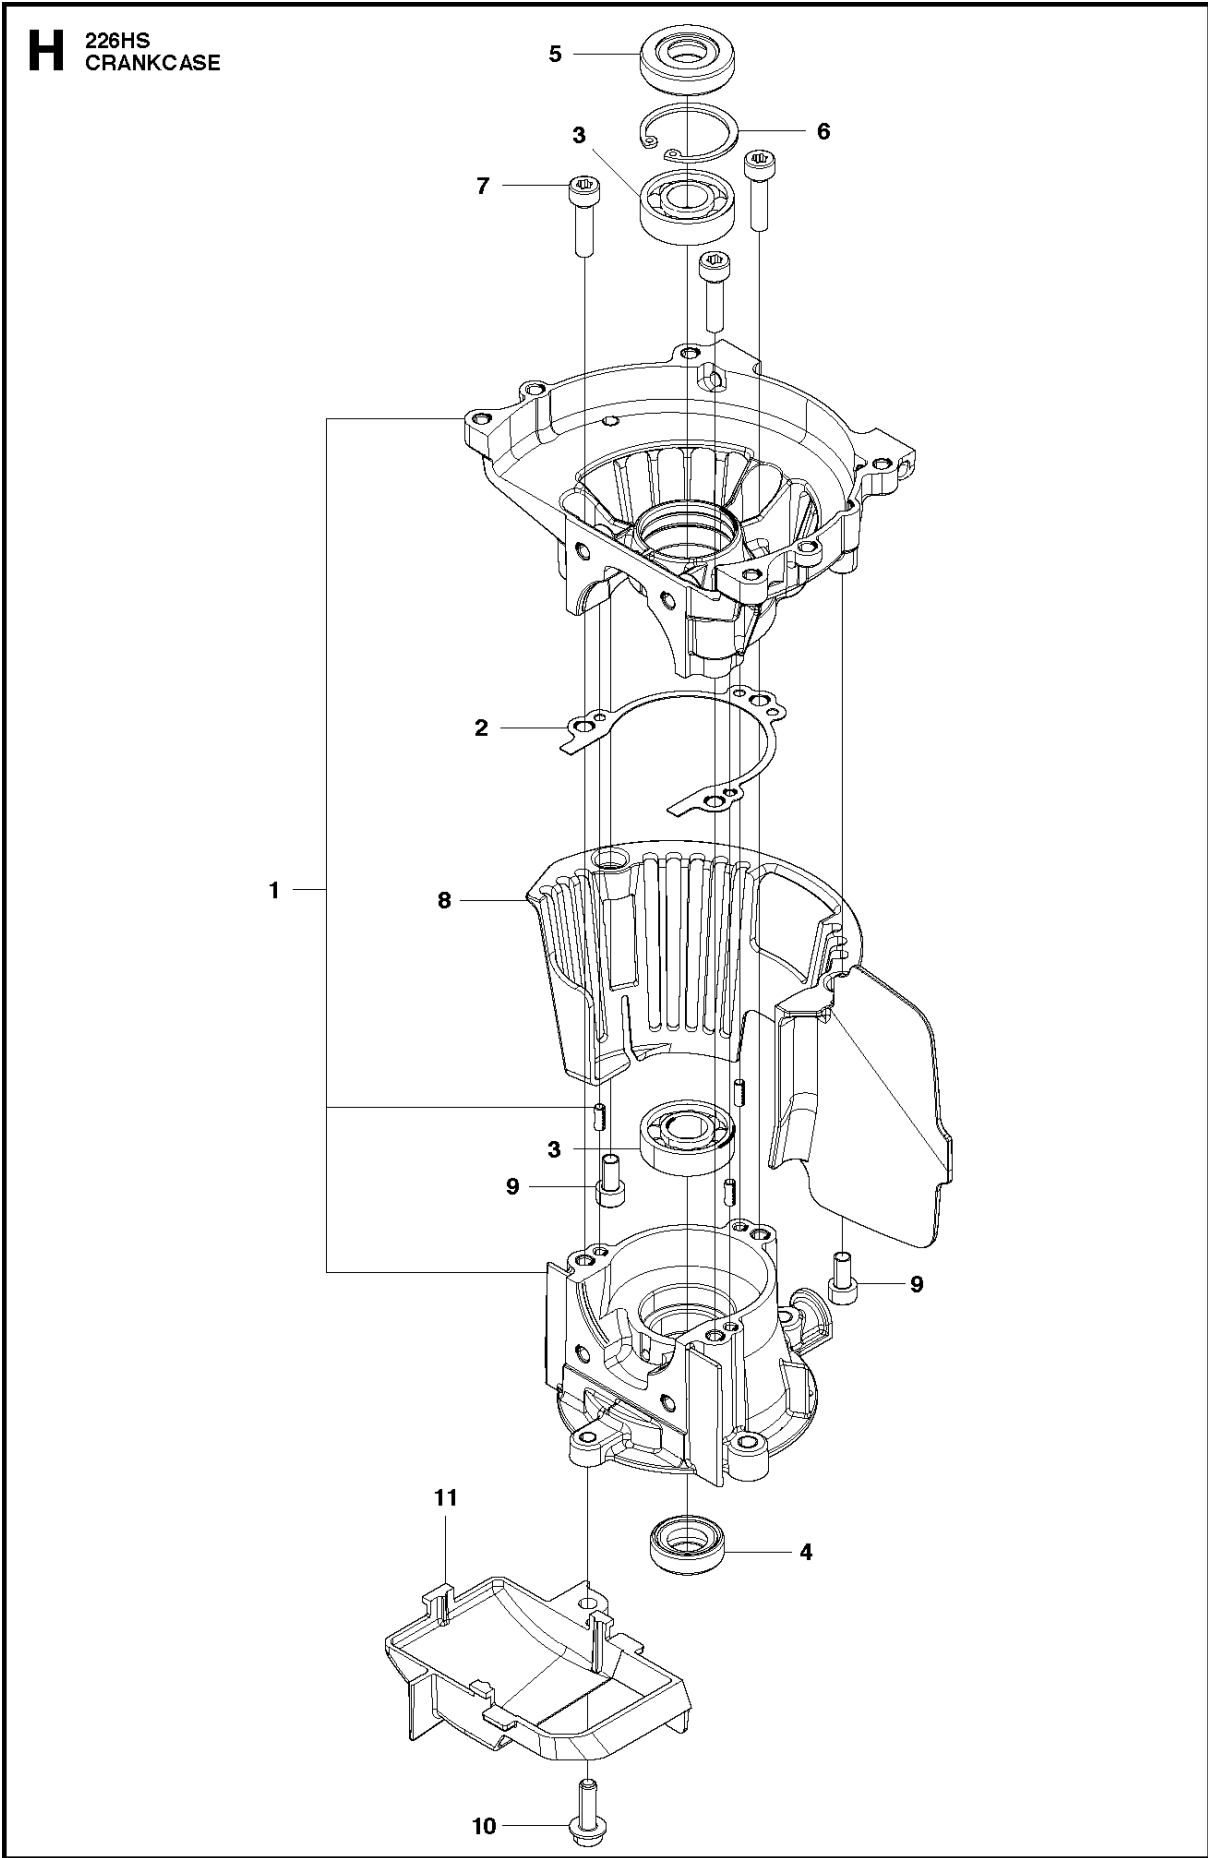

SPARE PARTS LIST

HEDGE TRIMMERS/POLE HEDGE
TRIMMERS

226HS75S EUII, 967279602, 2014-04

P 226HS
ACCESSORIES

ACCESSORIES

226HS75S EUII, 967279602, 2014-04

Ref	Part No	Description	Remark	QTY	KIT
1	521 83 99-01	TOOL-SET		1	
2	506 68 61-01	COMBINATION WRENCH		1	1
3	506 61 50-01	SPANNER		1	1

CARBURETOR

226HS75S EUII, 967279602, 2014-04

Ref	Part No	Description	Remark	QTY	KIT
1	586 43 44-01	CARBURETTOR		1	
2	528 07 01-01	REBUILD KIT		1	1
3	502 23 84-01	CARBURETTOR BODY		1	1, 2
4	515 37 87-01	GASKET KIT		1	1, 2
5	506 74 09-01	BODY		1	1
6	506 74 10-01	COVER		1	1
7	505 30 67-01	PUMP		1	1
8	506 73 86-01	RING		1	1
9	506 74 12-01	SWIVEL		1	1
10	505 30 79-01	SCREW		2	1
11	506 74 60-01	BRACKET		1	1
12	506 61 26-01	NUT		1	1
13	505 30 82-01	SCREW-CABLE-ADJ		1	1
14	506 74 11-01	SCREW		4	1
15	506 74 61-01	WASHER		1	1
16	505 30 83-01	SCREW		1	1

CLUTCH

226HS75S EUII, 967279602, 2014-04

Ref	Part No	Description	Remark	QTY	KIT
1	586 93 71-01	GEAR CASE		1	
2	529 26 98-01	BEARING		2	1
3	506 60 99-01	RING		1	1
4	506 62 69-01	PLATE		1	1
5	506 68 88-01	BOLT		2	1
6	586 93 72-01	GEAR CASE		1	
7	506 62 69-01	PLATE		1	6
8	506 68 88-01	BOLT		2	6
9	506 68 83-01	GASKET		1	
10	506 61 95-01	DRUM		1	
11	506 62 72-01	GEAR		1	
12	506 68 87-01	GEAR		1	
13	586 93 75-01	ROD		2	
14	505 17 15-01	FITTING		1	
15	506 68 89-01	FELT		1	
16	575 70 10-01	SCREW		6	
17	521 51 75-01	BOLT		3	
18	506 62 94-01	CLUTCH		1	
19	506 68 58-01	SPRING		1	18
20	505 05 44-01	WASHER		2	
21	506 61 38-01	WASHER		2	
22	506 65 22-01	BOLT		2	
23	506 65 21-01	PLATE		1	
24	506 61 42-01	WASHER		1	