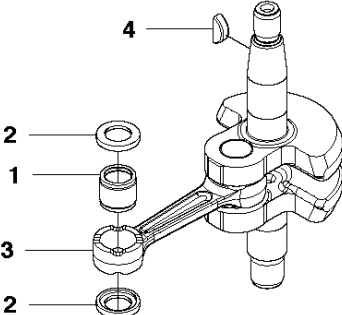

CARBURETOR

226HS75S EUII, 967279602, 2014-04

Ref	Part No	Description	Remark	QTY	KIT
1	586 43 44-01	CARBURETTOR		1	
2	528 07 01-01	REBUILD KIT		1	1
3	502 23 84-01	CARBURETTOR BODY		1	1, 2
4	515 37 87-01	GASKET KIT		1	1, 2
5	506 74 09-01	BODY		1	1
6	506 74 10-01	COVER		1	1
7	505 30 67-01	PUMP		1	1
8	506 73 86-01	RING		1	1
9	506 74 12-01	SWIVEL		1	1
10	505 30 79-01	SCREW		2	1
11	506 74 60-01	BRACKET		1	1
12	506 61 26-01	NUT		1	1
13	505 30 82-01	SCREW-CABLE-ADJ		1	1
14	506 74 11-01	SCREW		4	1
15	506 74 61-01	WASHER		1	1
16	505 30 83-01	SCREW		1	1

CLUTCH

226HS75S EUII, 967279602, 2014-04

Ref	Part No	Description	Remark	QTY	KIT
1	586 93 71-01	GEAR CASE		1	
2	529 26 98-01	BEARING		2	1
3	506 60 99-01	RING		1	1
4	506 62 69-01	PLATE		1	1
5	506 68 88-01	BOLT		2	1
6	586 93 72-01	GEAR CASE		1	
7	506 62 69-01	PLATE		1	6
8	506 68 88-01	BOLT		2	6
9	506 68 83-01	GASKET		1	
10	506 61 95-01	DRUM		1	
11	506 62 72-01	GEAR		1	
12	506 68 87-01	GEAR		1	
13	586 93 75-01	ROD		2	
14	505 17 15-01	FITTING		1	
15	506 68 89-01	FELT		1	
16	575 70 10-01	SCREW		6	
17	521 51 75-01	BOLT		3	
18	506 62 94-01	CLUTCH		1	
19	506 68 58-01	SPRING		1	18
20	505 05 44-01	WASHER		2	
21	506 61 38-01	WASHER		2	
22	506 65 22-01	BOLT		2	
23	506 65 21-01	PLATE		1	
24	506 61 42-01	WASHER		1	

CRANKCASE

226HS75S EUII, 967279602, 2014-04

Ref	Part No	Description	Remark	QTY KIT
1	506 63 84-01	CRANKCASE		1
2	506 68 48-01	GASKET		1
3	506 61 03-01	BEARING		2
4	504 12 15-01	SEALING		1
5	506 61 29-01	SEAL		1
6	506 60 99-01	RING		1
7	504 11 43-01	SCREW		3
8	506 62 96-01	PLATE		1
9	504 11 96-01	SCREW		2
10	506 74 56-01	BOLT		1
11	506 65 71-01	DEFLECTOR		1

J 226HS
CRANK SHAFT

CRANKSHAFT

226HS75S EUII, 967279602, 2014-04

Ref	Part No	Description	Remark	QTY KIT
1	506 68 50-01	BEARING		1
2	505 04 10-01	WASHER		2
3	506 65 18-01	CRANKSHAFT		1
4	506 68 94-01	KEY		1