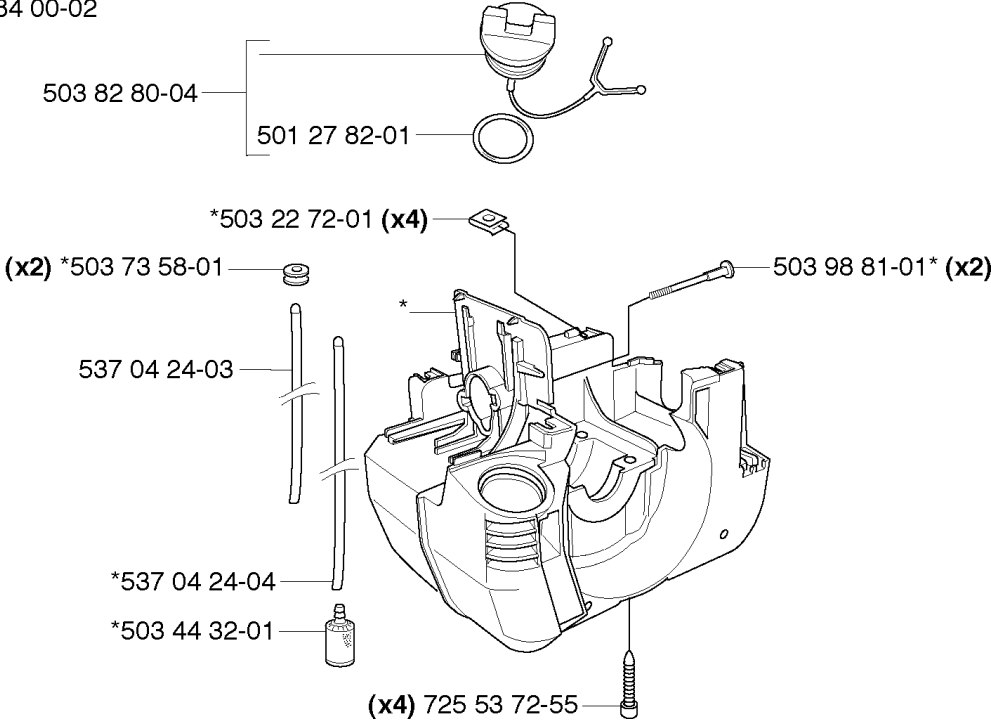

Q *compl 502 21 28-04

CRANKSHAFT

235 R from 2014-12 -

Part No	Description	Remark	QTY KIT
502 21 28-04	CRANKSHAFT ASSY		1
503 25 11-01	BALL BEARING		1
503 25 11-01	BALL BEARING		1
503 41 41-01	NEEDLE BEARING		1
503 90 67-01	CUP		1
503 91 07-01	BEARING CAGE		1
503 91 07-01	BEARING CAGE		1
503 91 34-01	BEARING CAGE		1
503 91 34-01	BEARING CAGE		1

H

CYLINDER COVER

235 R from 2014-12 -

Part No	Description	Remark	QTY KIT
502 21 26-01	DECAL		1
503 21 47-27	SCREW IHSCFTO		4
503 90 61-01	HEAT PROTECTOR		1
503 97 99-01	ARM PROTECTION		1
537 02 59-01	CYLINDER COVER		1
537 35 33-39	LABEL		1

P *compl 537 10 41-01 (R,FR ø40)

CYLINDER PISTON

235 R from 2014-12 -

Part No	Description	Remark	QTY KIT
502 20 88-01	GASKET MUFFLER		1
503 23 51-08	SPARK PLUG		1
503 28 90-03	PISTON RING		1
503 28 90-34	PISTON RING		1
503 41 41-01	NEEDLE BEARING		1
503 68 64-02	PISTON ASSY		1
537 10 40-02	PISTON ASSY		1
537 10 41-01	PISTON		1
737 44 10-00	SNAP RING		1

*compl 503 84 00-02

FUEL TANK

235 R from 2014-12 -

Part No	Description	Remark	QTY KIT
501 27 82-01	GASKET		1
503 22 72-01	SPEED NUT		4
503 44 32-01	FILTER		1
503 73 58-01	BUSHING		2
503 82 80-04	TANK CAP ASSY		1
503 84 00-02	CRANKCASE		1
503 98 81-01	SCREW		2
537 04 24-03	FUEL HOSE		1
537 04 24-04	FUEL HOSE		1
725 53 72-55	SCREW IHSCM		4