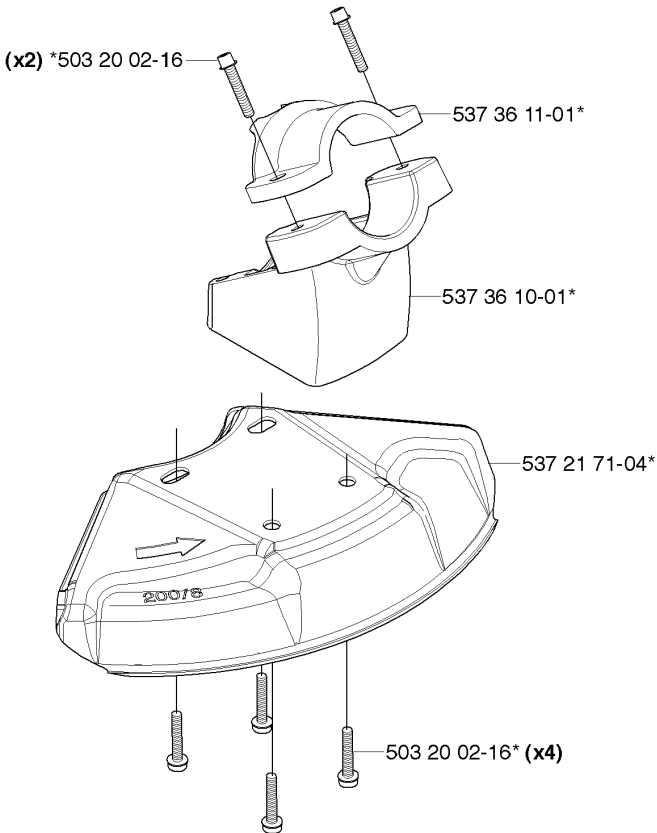

U 235FR, 235R

*compl 537 38 77-01