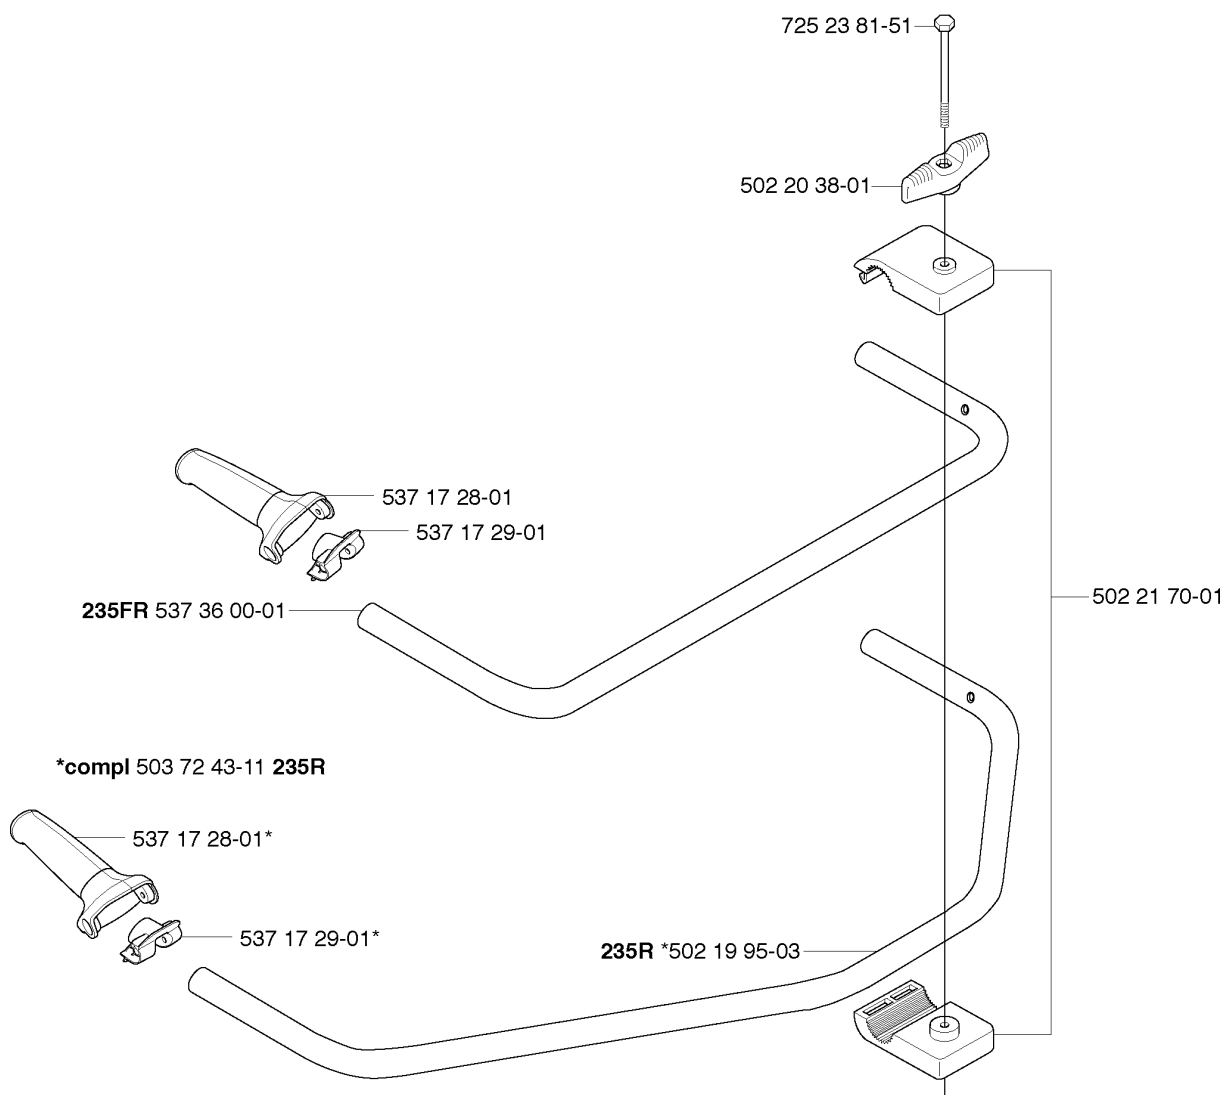

*compl 503 84 00-02

FUEL TANK

235 R from 2014-12 -

Part No	Description	Remark	QTY KIT
501 27 82-01	GASKET		1
503 22 72-01	SPEED NUT		4
503 44 32-01	FILTER		1
503 73 58-01	BUSHING		2
503 82 80-04	TANK CAP ASSY		1
503 84 00-02	CRANKCASE		1
503 98 81-01	SCREW		2
537 04 24-03	FUEL HOSE		1
537 04 24-04	FUEL HOSE		1
725 53 72-55	SCREW IHSCM		4

*compl 537 38 77-01

GUARDS

235 R from 2014-12 -

Part No	Description	Remark	QTY KIT
503 20 02-16	SCREW IHSCFM		2
503 20 02-16	SCREW IHSCFM		4
537 21 71-04	SAW BLADE GUARD		1
537 36 10-01	ADAPTER		1
537 36 11-01	CLAMP		1
537 38 77-01	SAW BLADE GUARD		1

C 235FR, 235R

HANDLE

235 R from 2014-12 -

Part No	Description	Remark	QTY KIT
502 19 95-03	HANDLEBAR		1
502 20 38-01	KNOB		1
502 21 70-01	HANDLEBAR BRACKET		1
503 72 43-11	HANDLEBAR PART ASSY		1
537 17 28-01	HANDLE		1
537 17 28-01	HANDLE		1
537 17 29-01	COVER		1
537 17 29-01	COVER		1
537 36 00-01	HANDLEBAR		1
725 23 81-51	SCREW EHHM		1

HARNESS

235 R from 2014-12 -

Part No	Description	Remark	QTY KIT
502 02 28-01	HARNESS		1
502 02 29-02	HARNESS		1
502 02 30-02	HARNESS		1
503 99 61-01	HARNESS		1
503 99 61-01	HARNESS		1
503 99 61-01	HARNESS		1
503 99 61-01	HARNESS		3
503 99 61-03	BAND		1
503 99 61-03	BAND		1
537 11 35-01	RETAINER		1
537 17 54-01	HARNESS		3
537 27 57-01	HARNESS		1
537 27 57-03	HARNESS		1
537 27 59-01	HIP PAD		1
537 27 59-01	HIP PAD		1
537 28 83-01	FRONT PIECE		1
537 28 84-01	FRONT PIECE		1
586 34 10-01	SPRING		1
735 31 09-20	HARNESS		1