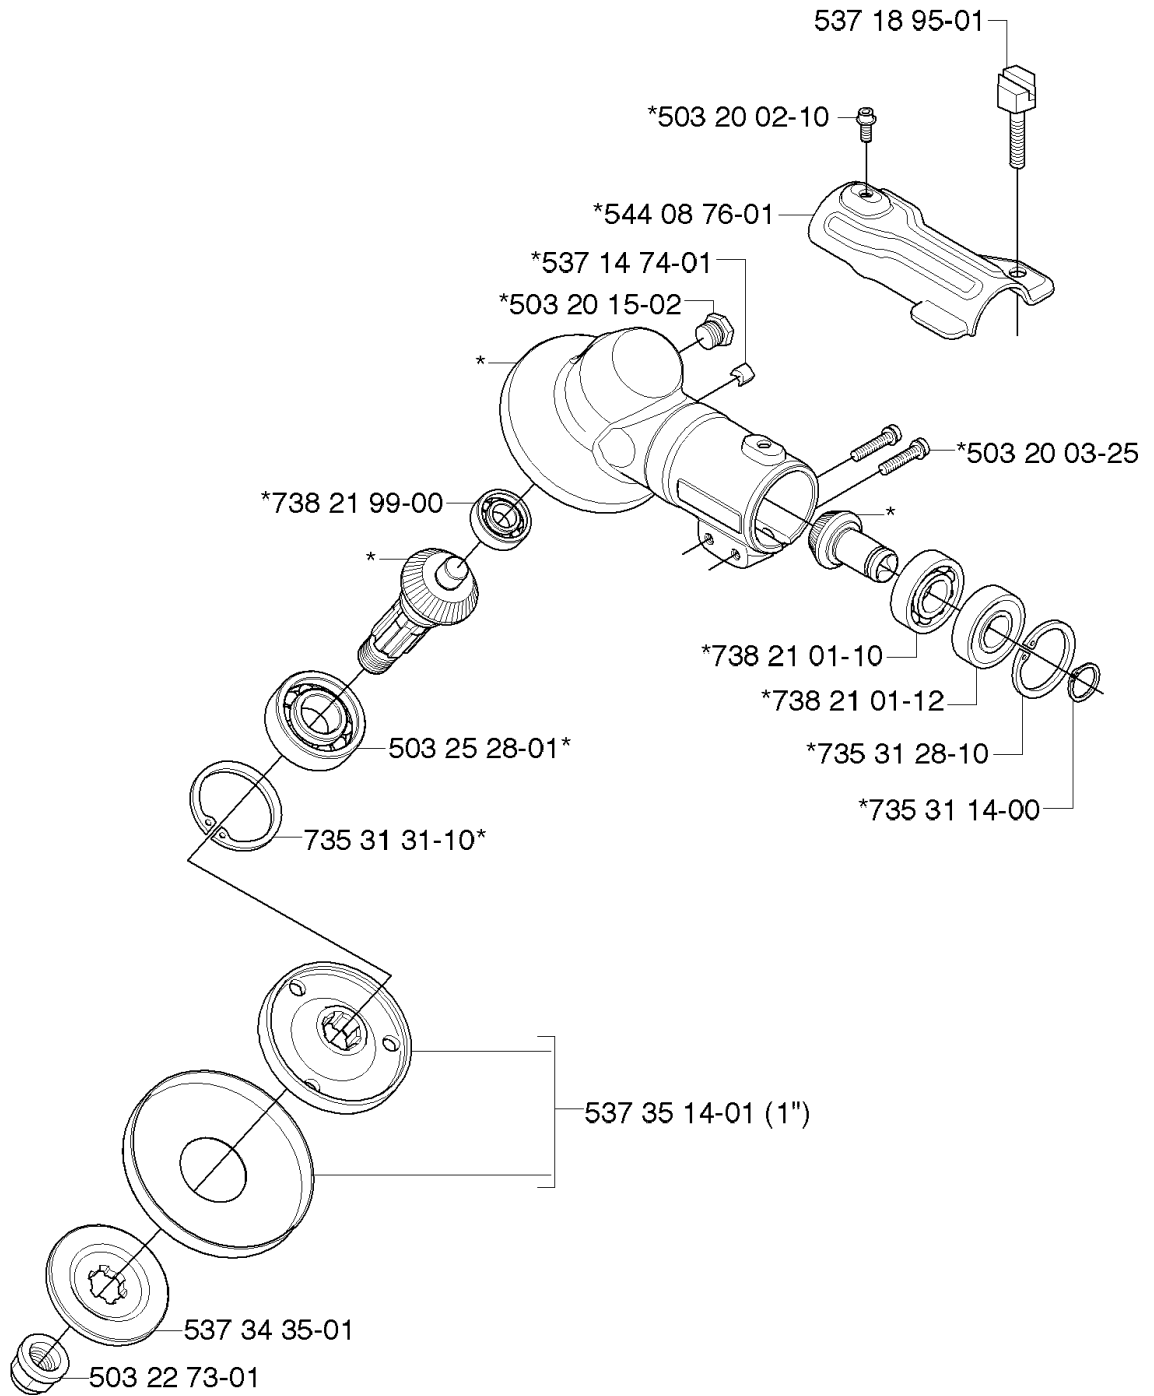

SPARE PARTS LIST

BRUSHCUTTERS/CLEARING SAWS

235 R from 2014-12 -

V ACCESSORIES

ACCESSORIES

235 R from 2014-12 -

Ref	Part No	Description	Remark	QTY KIT	
1	501 32 04-02	SAW BLADE GUARD	Incl. Pos. 2-7	1	
2	574 53 06-01	CLAMP	Spare part incl. Screws Pos. 3	1	1
3	573 99 43-04	SCREW IHSCFMO	Captive Screw M5	2	1, 2
4	501 32 08-01	ADAPTER		1	1
5	574 53 26-01	BLADE GUARD	Incl. Pos. 6-7	1	1
6	503 20 02-16	SCREW IHSCFM		4	1, 5
7	574 03 95-01	LOCKING NUT		4	1, 5

A 235FR, 235R
*compl 544 21 64-01

BEVEL GEAR

235 R from 2014-12 -

Part No	Description	Remark	QTY KIT
503 20 02-10	SCREW IHSCFM		1
503 20 03-25	SCREW IHSCFM		1
503 20 15-02	SCREW IHHM		1
503 22 73-01	NUT		1
503 25 28-01	BALL BEARING		1
537 14 74-01	MAGNET		1
537 18 95-01	SCREW		1
537 34 35-01	SUPPORT FLANGE		1
537 35 14-01	DRIVER		1
544 08 76-01	CLAMP		1
544 21 64-01	GEAR	Valid from 2006-05. Square connection.	1
735 31 14-00	CIRCLIP		1
735 31 28-10	CIRCLIP		1
735 31 31-10	CIRCLIP		1
738 21 01-10	BALL BEARING		1
738 21 01-12	BALL BEARING		1
738 21 99-00	BALL BEARING		1

M

CARBURETOR & AIR FILTER

235 R from 2014-12 -

Part No	Description	Remark	QTY KIT
502 19 84-01	INLET PIPE		1
502 19 86-02	AIR FILTER		1
502 20 11-01	FILTER COVER		1
502 20 40-01	KNOB		1
502 20 65-01	SCREW EHHM		1
502 21 23-01	SUPPORT RING		1
503 71 63-01	CHOKE CONTROL		1
503 93 66-01	PRIMER HOUSING		1
522 60 74-01	CARBURETTOR		1
537 02 48-01	FILTER HOLDER		1
537 04 24-02	FUEL HOSE		1
731 23 14-01	HEXAGON NUT		1
731 71 14-51	HEXAGON NUT FLANGE		2