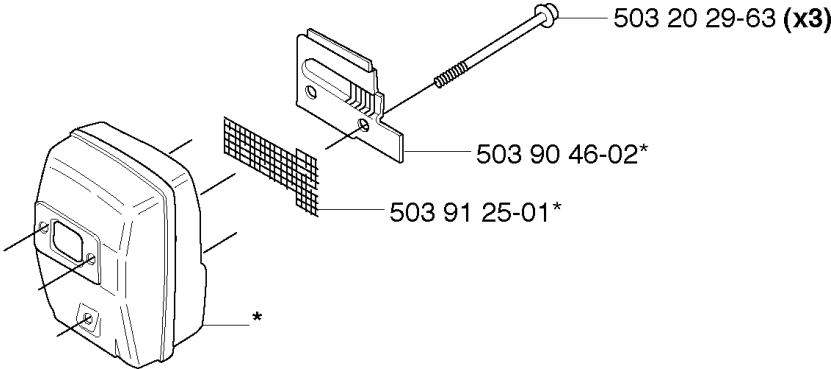

J *compl 503 90 47-02