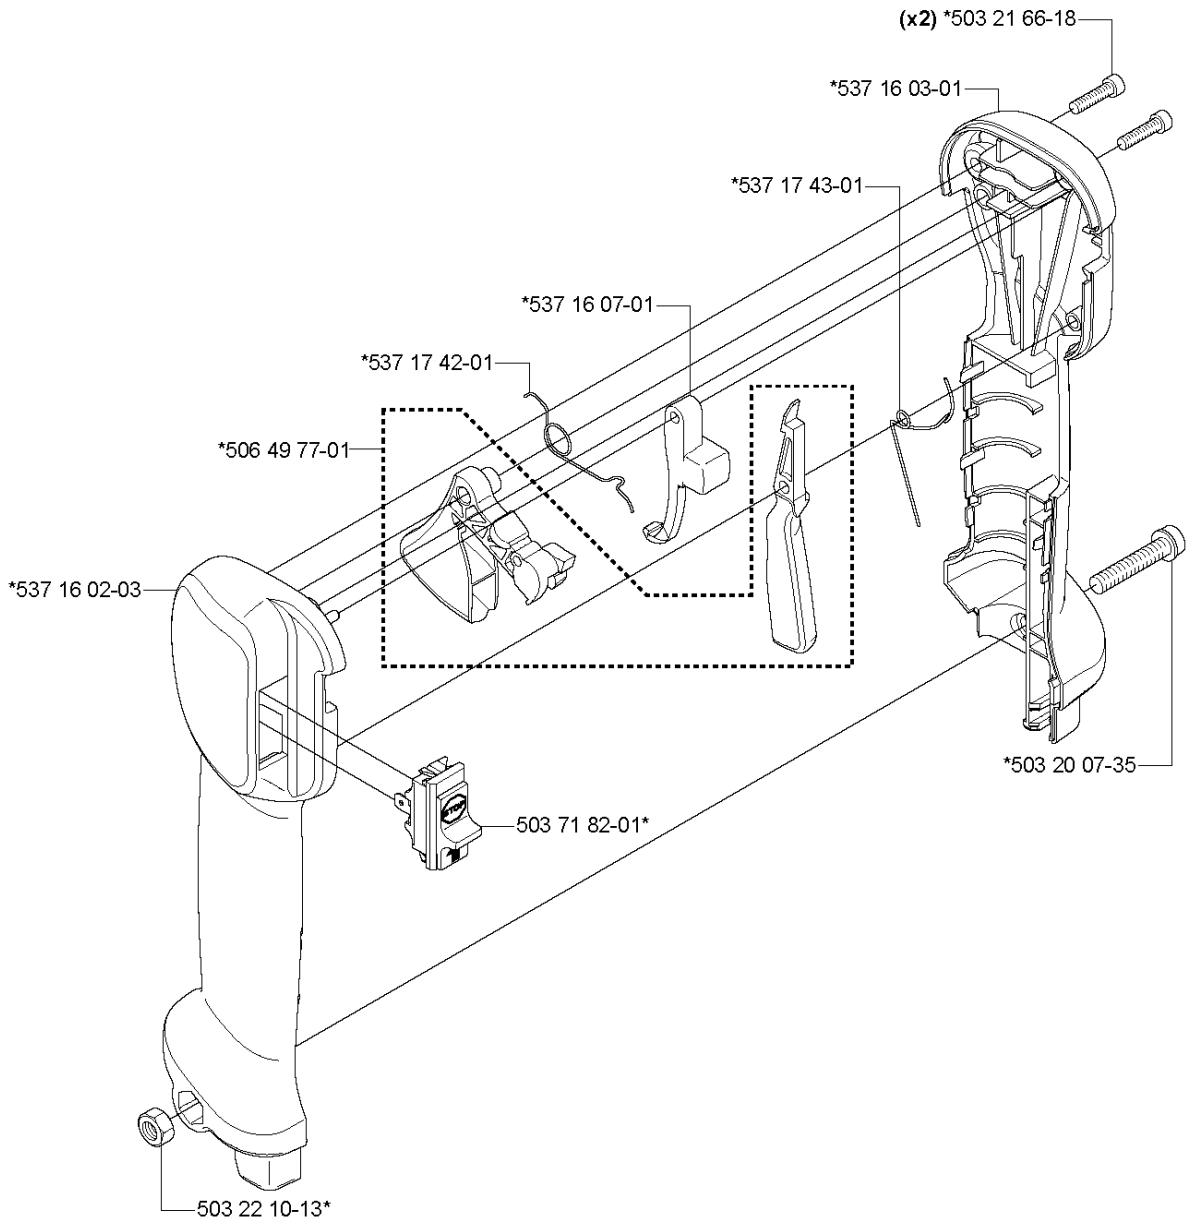

D 235FR, 235R
*compl 537 18 35-07