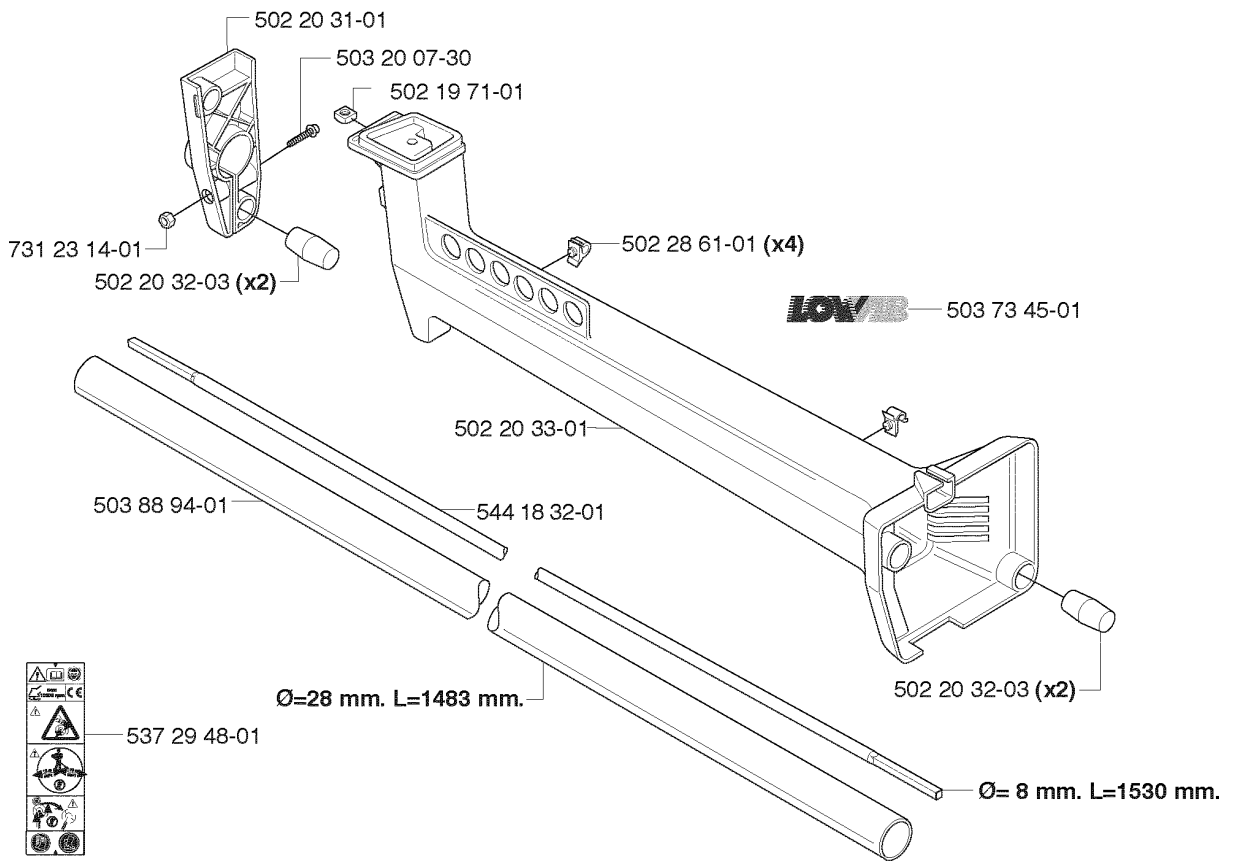

B 235FR, 235R