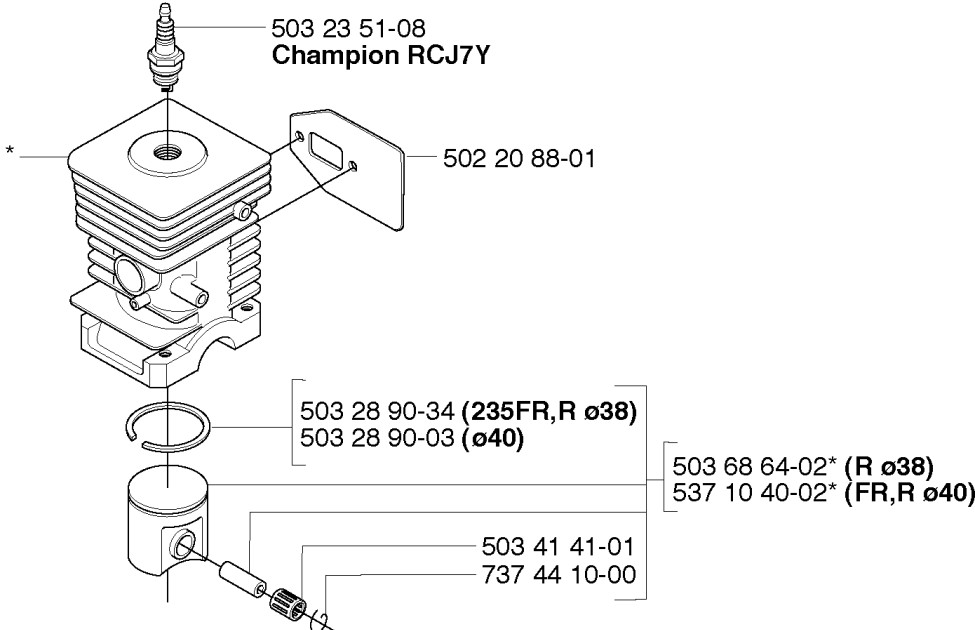

Q *compl 502 21 28-04

CRANKSHAFT

235 R from 2014-12 -

Part No	Description	Remark	QTY KIT
502 21 28-04	CRANKSHAFT ASSY		1
503 25 11-01	BALL BEARING		1
503 25 11-01	BALL BEARING		1
503 41 41-01	NEEDLE BEARING		1
503 90 67-01	CUP		1
503 91 07-01	BEARING CAGE		1
503 91 07-01	BEARING CAGE		1
503 91 34-01	BEARING CAGE		1
503 91 34-01	BEARING CAGE		1

H

CYLINDER COVER

235 R from 2014-12 -

Part No	Description	Remark	QTY KIT
502 21 26-01	DECAL		1
503 21 47-27	SCREW IHSCFTO		4
503 90 61-01	HEAT PROTECTOR		1
503 97 99-01	ARM PROTECTION		1
537 02 59-01	CYLINDER COVER		1
537 35 33-39	LABEL		1

P *compl 537 10 41-01 (R,FR ø40)

CYLINDER PISTON

235 R from 2014-12 -

Part No	Description	Remark	QTY KIT
502 20 88-01	GASKET MUFFLER		1
503 23 51-08	SPARK PLUG		1
503 28 90-03	PISTON RING		1
503 28 90-34	PISTON RING		1
503 41 41-01	NEEDLE BEARING		1
503 68 64-02	PISTON ASSY		1
537 10 40-02	PISTON ASSY		1
537 10 41-01	PISTON		1
737 44 10-00	SNAP RING		1