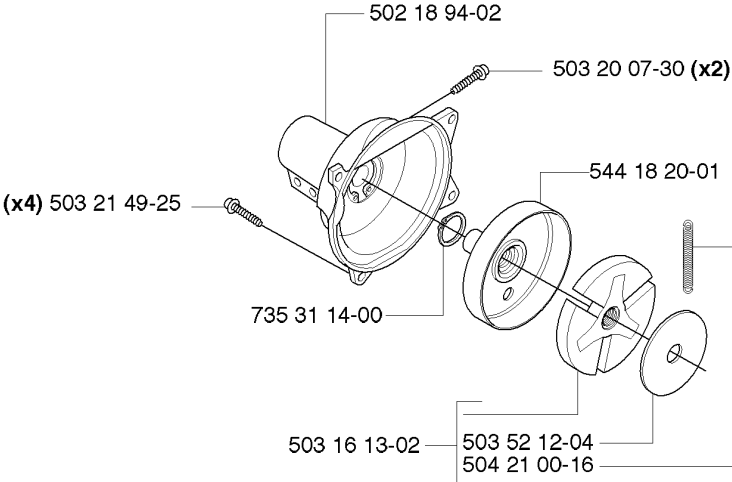

G 235FR, 235R