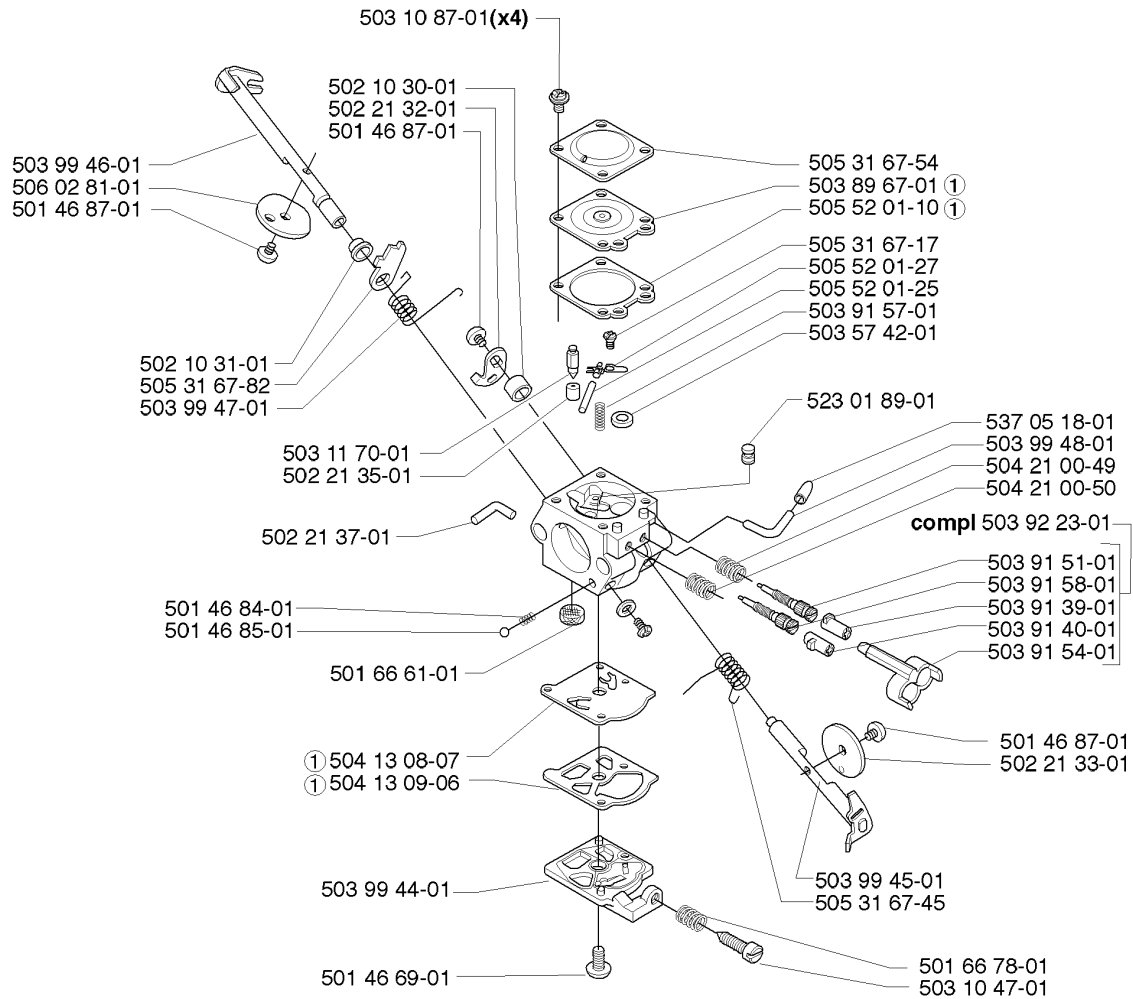

A 235FR, 235R
*compl 544 21 64-01

BEVEL GEAR

235 R from 2014-12 -

Part No	Description	Remark	QTY KIT
503 20 02-10	SCREW IHSCFM		1
503 20 03-25	SCREW IHSCFM		1
503 20 15-02	SCREW IHHM		1
503 22 73-01	NUT		1
503 25 28-01	BALL BEARING		1
537 14 74-01	MAGNET		1
537 18 95-01	SCREW		1
537 34 35-01	SUPPORT FLANGE		1
537 35 14-01	DRIVER		1
544 08 76-01	CLAMP		1
544 21 64-01	GEAR	Valid from 2006-05. Square connection.	1
735 31 14-00	CIRCLIP		1
735 31 28-10	CIRCLIP		1
735 31 31-10	CIRCLIP		1
738 21 01-10	BALL BEARING		1
738 21 01-12	BALL BEARING		1
738 21 99-00	BALL BEARING		1

R compl 522 60 74-01

Walbro WT 548A

- ① 530 03 51-73
- Set of gaskets**
- Dichtungssatz**
- Jeu de joints**
- Juego de juntas**
- Packningssats**

CARBURETOR DETAILS

235 R from 2014-12 -

Part No	Description	Remark	QTY KIT
501 46 69-01	SCREW		1
501 46 84-01	SPRING		1
501 46 85-01	BALL		1
501 46 87-01	SCREW		1
501 46 87-01	SCREW		1
501 46 87-01	SCREW		1
501 66 61-01	SCREEN		1
501 66 78-01	SPRING		1
502 10 30-01	DISTANCE		1
502 10 31-01	BUSHING		1
502 21 32-01	LEVER THROTTLE		1
502 21 33-01	VALVE THROTTLE		1
502 21 35-01	SEAT INLET VALVE		1
502 21 37-01	FITTING		1
503 10 47-01	SCREW		1
503 10 87-01	SCREW		4
503 11 70-01	NEEDLE		1
503 57 42-01	PLUG		1
503 89 67-01	DIAPHRAGM		1
503 91 39-01	LIMITER CAP		1
503 91 40-01	LIMITER CAP		1
503 91 51-01	NEEDLE		1
503 91 54-01	RETAINER		1
503 91 57-01	SPRING		1
503 91 58-01	NEEDLE		1
503 92 23-01	LIMITER CAP		1
503 99 44-01	COVER		1
503 99 45-01	SHAFT ASSY		1
503 99 46-01	SHAFT ASSY		1
503 99 47-01	SPRING		1
503 99 48-01	FITTING		1
504 13 08-07	DIAPHRAGM PUMP		1
504 13 09-06	GASKET		1
504 21 00-49	SPRING		1
504 21 00-50	SPRING		1
505 31 67-17	SCREW		1
505 31 67-45	SPRING		1
505 31 67-54	LOCK STYRMEMBRAN		1
505 31 67-82	LEVER		1
505 52 01-10	GASKET		1
505 52 01-25	PIN-METERING LEVER		1
505 52 01-27	LEVER		1
506 02 81-01	VALVE		1
522 60 74-01	CARBURETTOR		1
537 05 18-01	PLUG		1