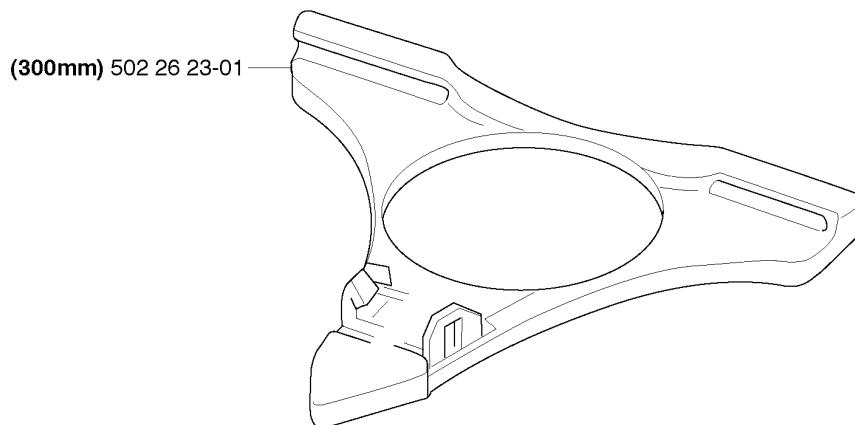

Oil Airfilter
Öl Luftfilter
Aceite Filtro Air
Huile Filtera aire
Olja Luftfilter