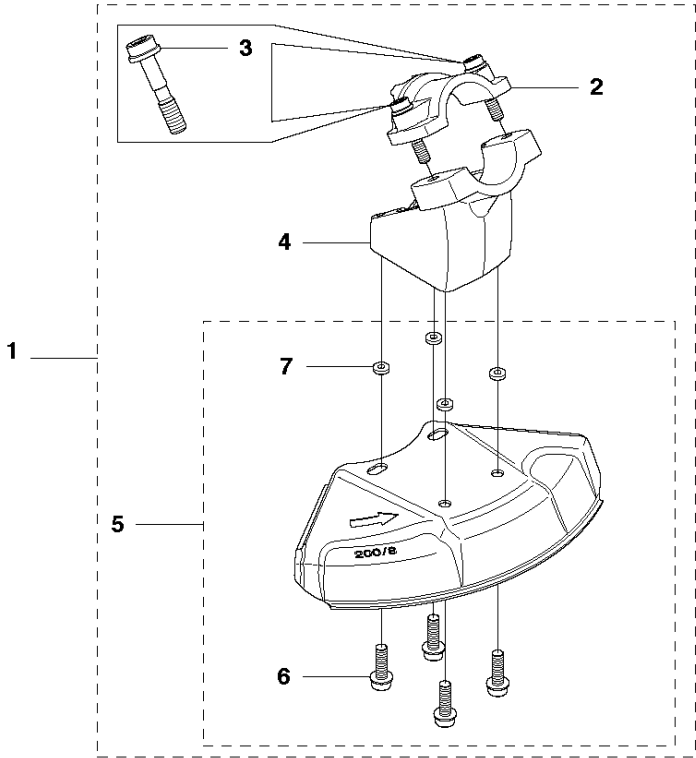

SPARE PARTS LIST

BRUSHCUTTERS/CLEARING SAWS

235 R from 2014-12 -

V ACCESSORIES

ACCESSORIES

235 R from 2014-12 -

Ref	Part No	Description	Remark	QTY KIT	
1	501 32 04-02	SAW BLADE GUARD	Incl. Pos. 2-7	1	
2	574 53 06-01	CLAMP	Spare part incl. Screws Pos. 3	1	1
3	573 99 43-04	SCREW IHSCFMO	Captive Screw M5	2	1, 2
4	501 32 08-01	ADAPTER		1	1
5	574 53 26-01	BLADE GUARD	Incl. Pos. 6-7	1	1
6	503 20 02-16	SCREW IHSCFM		4	1, 5
7	574 03 95-01	LOCKING NUT		4	1, 5

A 235FR, 235R
*compl 544 21 64-01

BEVEL GEAR

235 R from 2014-12 -

Part No	Description	Remark	QTY KIT
503 20 02-10	SCREW IHSCFM		1
503 20 03-25	SCREW IHSCFM		1
503 20 15-02	SCREW IHHM		1
503 22 73-01	NUT		1
503 25 28-01	BALL BEARING		1
537 14 74-01	MAGNET		1
537 18 95-01	SCREW		1
537 34 35-01	SUPPORT FLANGE		1
537 35 14-01	DRIVER		1
544 08 76-01	CLAMP		1
544 21 64-01	GEAR	Valid from 2006-05. Square connection.	1
735 31 14-00	CIRCLIP		1
735 31 28-10	CIRCLIP		1
735 31 31-10	CIRCLIP		1
738 21 01-10	BALL BEARING		1
738 21 01-12	BALL BEARING		1
738 21 99-00	BALL BEARING		1