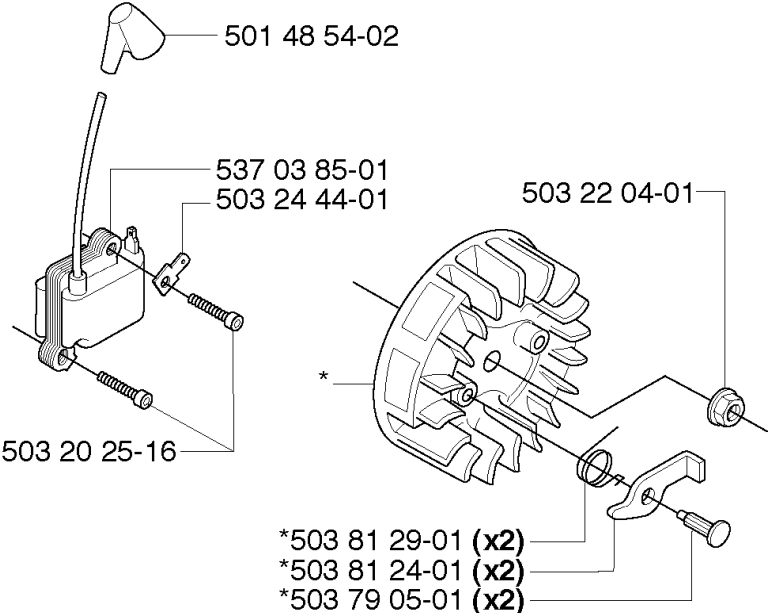

N *compl 503 79 06-01