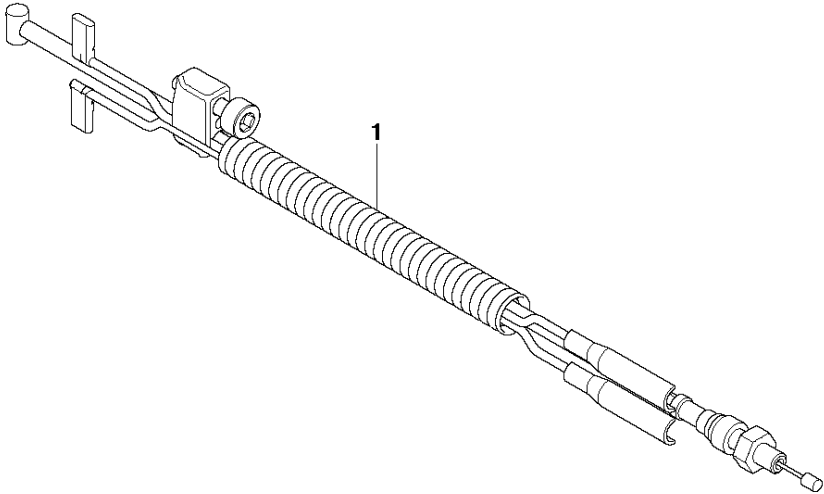

D 236R
THROTTLE HANDLE

THROTTLE CONTROLS

236 R, 2014-09

Ref	Part No	Description	Remark	QTY	KIT
12	503 20 07-82	SCREW IHSCFM		1	2
11	503 21 66-74	SCREW IH SCT		2	2
7	503 71 82-01	SWITCH		1	2
5	506 49 77-01	THROTTLE CONTROL		1	2
4	537 16 02-03	HANDLE HALF		1	2
3	537 16 03-01	HANDLE HALF		1	2
6	537 16 07-03	STARTER THROTTLE LOC		1	2
8	537 17 42-01	SPRING THROTTLE TRIG		1	2
9	537 17 43-01	SPRING		1	2
2	537 18 35-07	HANDLE SYSTEM		1	
1	522 03 66-01	THROTTLE CABLE ASSY		1