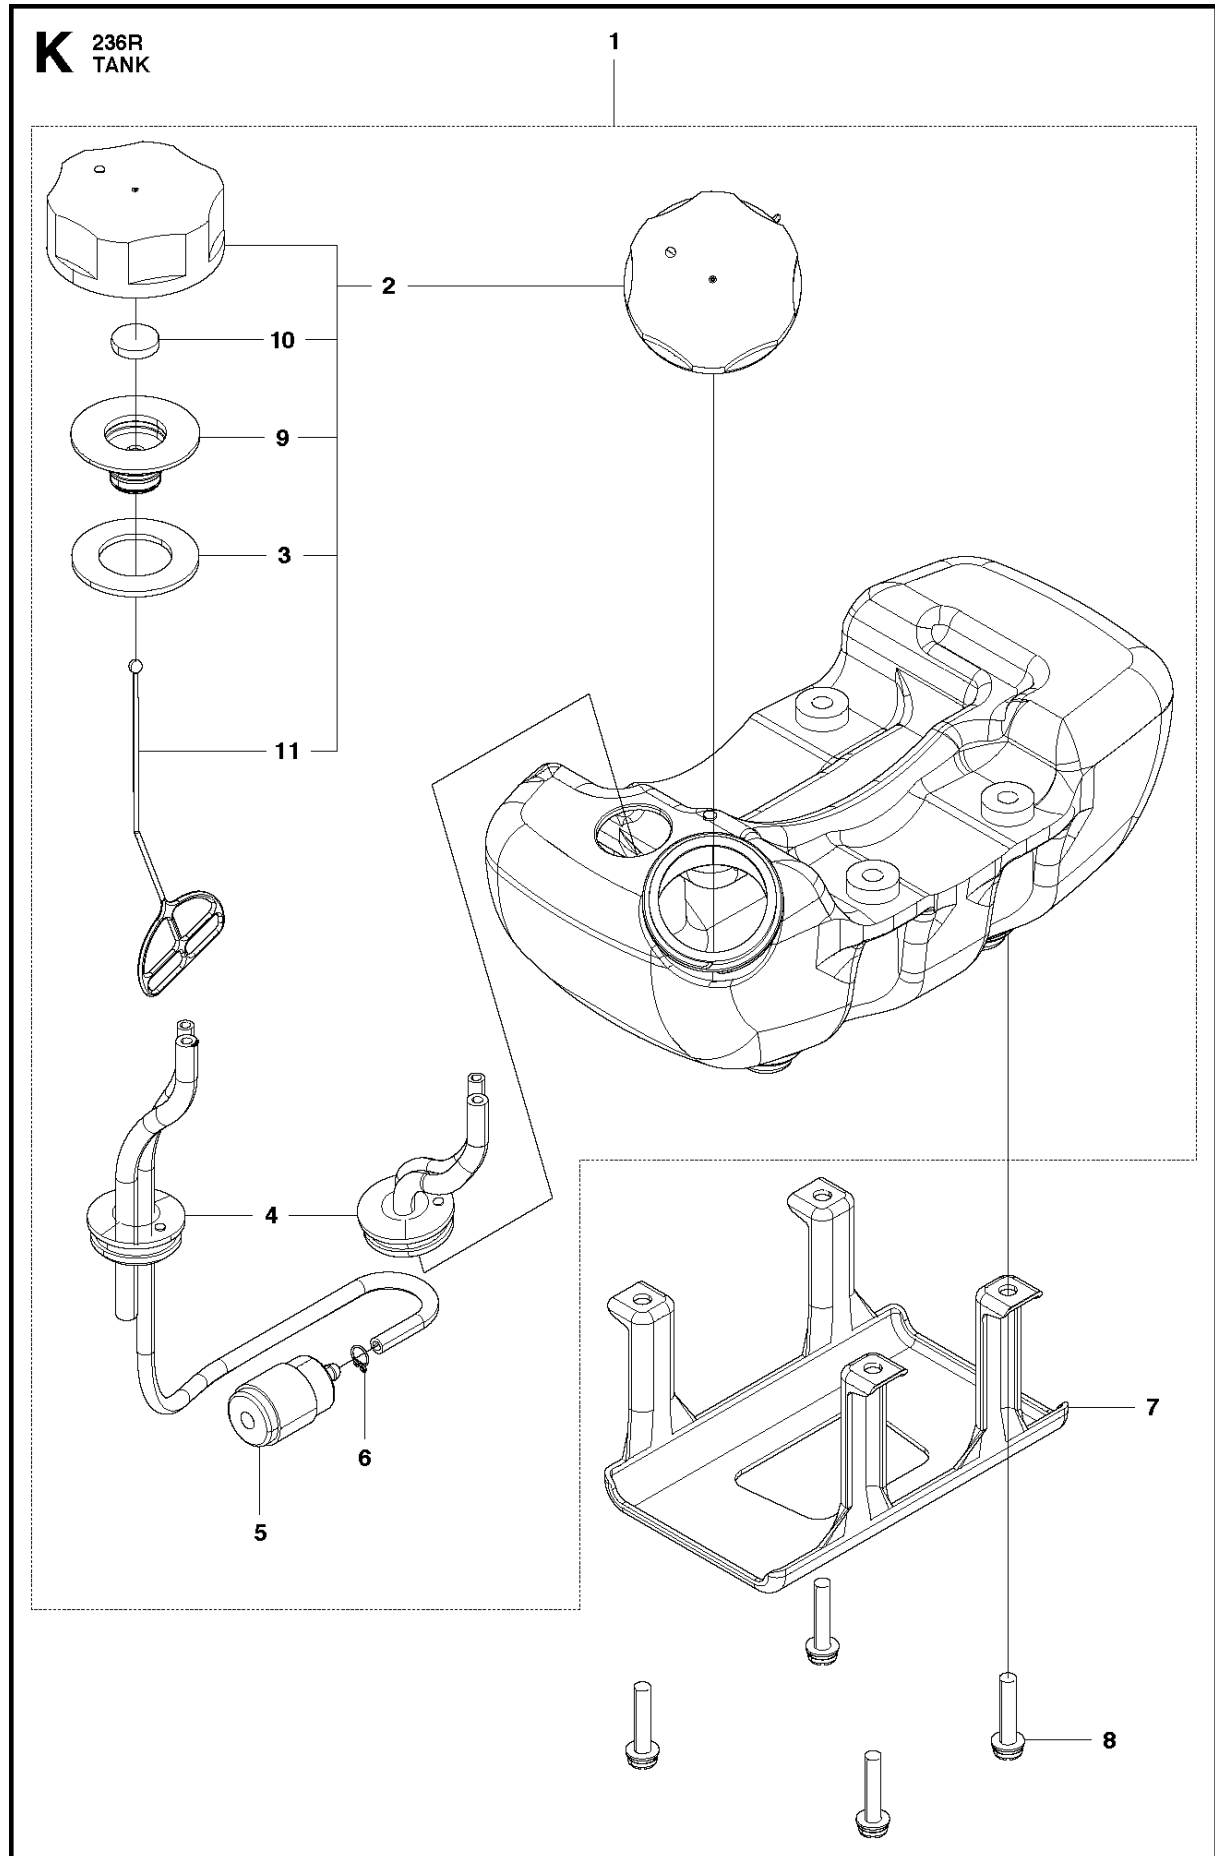

FUEL TANK

236 R, 2014-09

Ref	Part No	Description	Remark	QTY	KIT
5	503 44 32-01	FUEL FILTER		1	1
2	505 30 96-01	CAP		1	1
7	505 31 09-01	GUARD		1	
8	505 31 10-01	SCREW		4	
6	506 70 70-01	CLIP		1	1
3	506 74 43-01	PACKING		1	2, 1
11	506 74 58-01	STOPPER		1	2
10	506 74 68-01	FILTER		1	2
9	515 36 94-01	HOLDER		1	2
4	515 41 84-01	PIPE		1	1
1	586 93 16-01	TANK		1