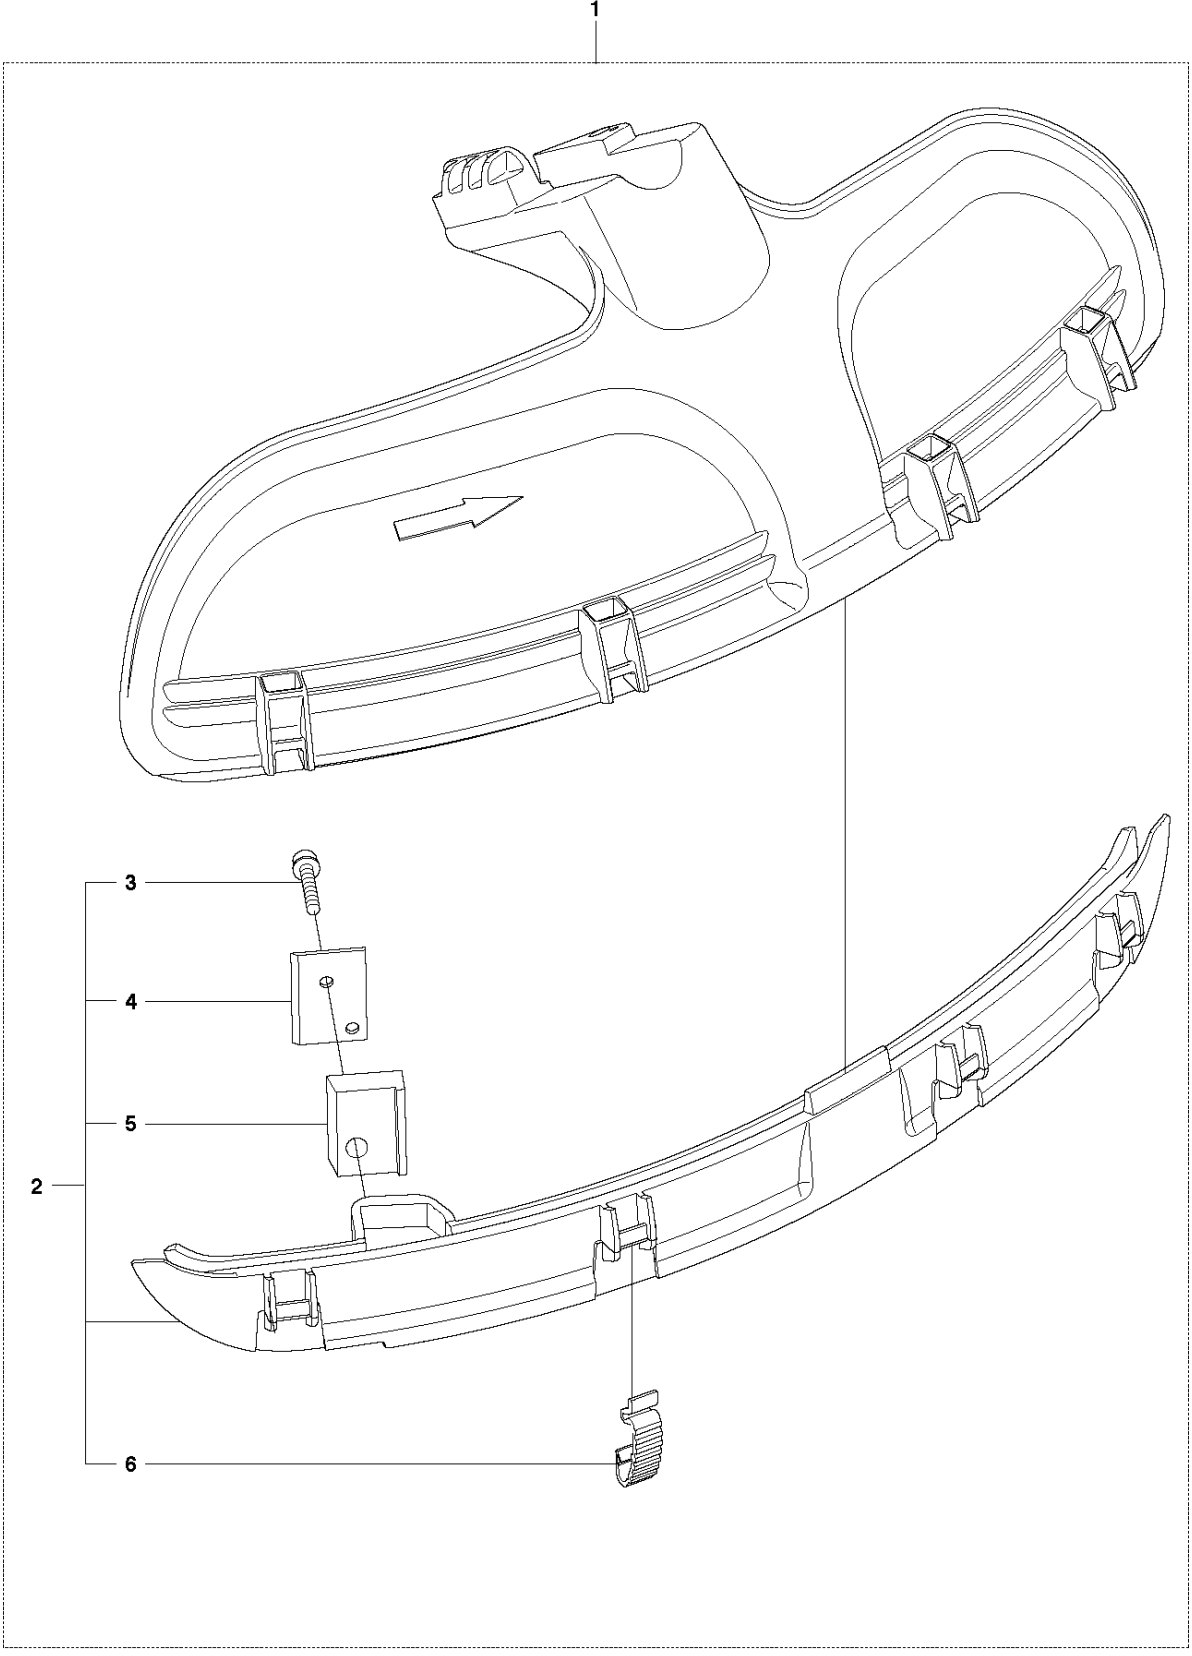

S 236R
ACCESSORIES

ACCESSORIES

236 R, 2014-09

Ref	Part No	Description	Remark	QTY	KIT
3	503 21 68-25	SCREW IHSCFT		1	1,2
4	503 79 88-01	BLADE		1	1,2
1	537 33 16-03	SPLASH GUARD		1	
6	537 38 72-01	SNAP		4	1,2
2	537 39 63-03	SPLASH GUARD		1	1
5	544 12 45-01	RETAINER		1	1,2