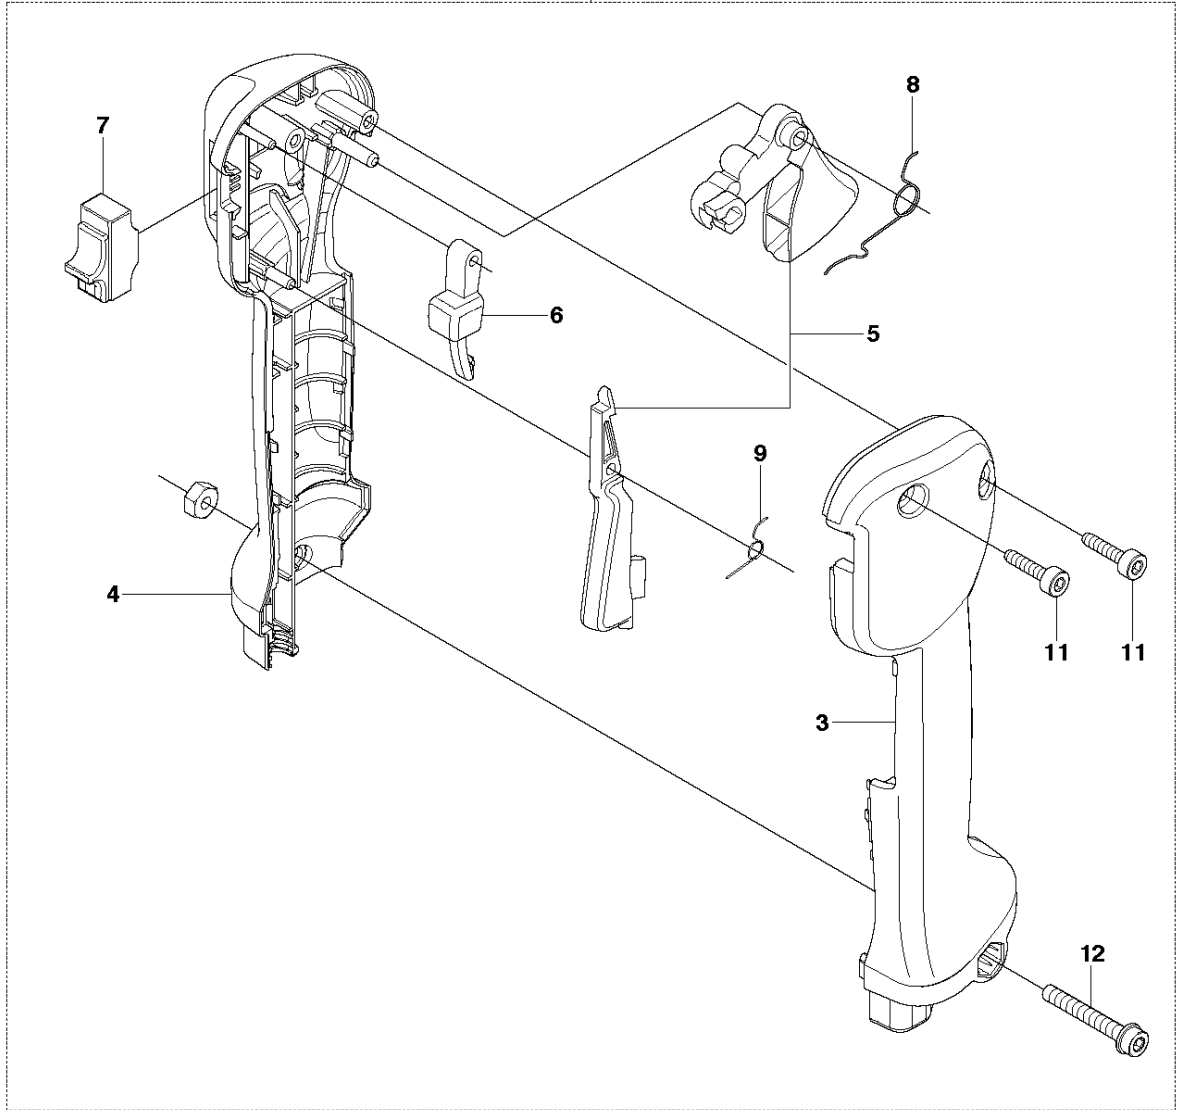

D 236R
THROTTLE HANDLE

THROTTLE CONTROLS

236 R, 2014-09

Ref	Part No	Description	Remark	QTY	KIT
12	503 20 07-82	SCREW IHSCFM		1	2
11	503 21 66-74	SCREW IH SCT		2	2
7	503 71 82-01	SWITCH		1	2
5	506 49 77-01	THROTTLE CONTROL		1	2
4	537 16 02-03	HANDLE HALF		1	2
3	537 16 03-01	HANDLE HALF		1	2
6	537 16 07-03	STARTER THROTTLE LOC		1	2
8	537 17 42-01	SPRING THROTTLE TRIG		1	2
9	537 17 43-01	SPRING		1	2
2	537 18 35-07	HANDLE SYSTEM		1	
1	522 03 66-01	THROTTLE CABLE ASSY		1