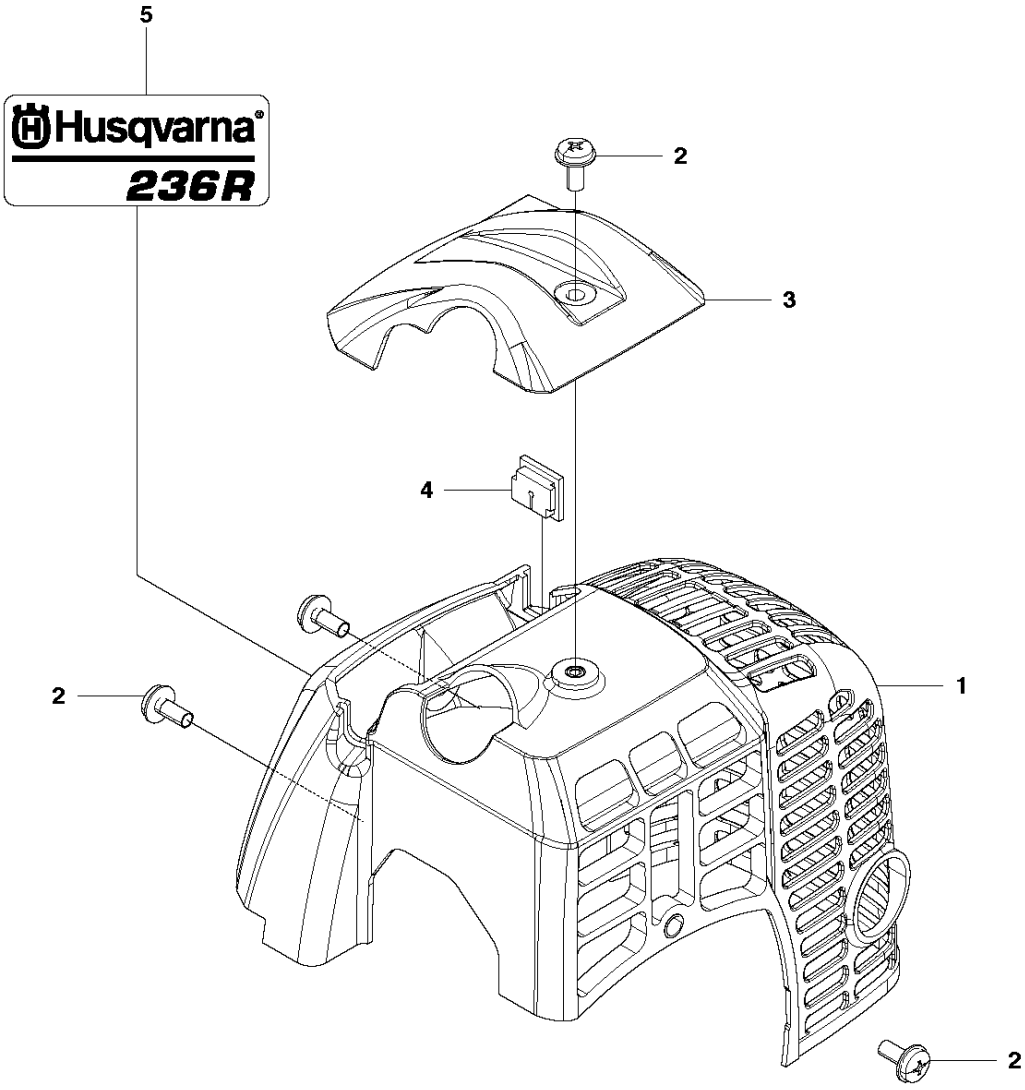

**N** 236R  
CRANKSHAFT

CRANKSHAFT

236 R, 2014-09

Ref	Part No	Description	Remark	QTY KIT
2	505 29 65-01	BEARING		2
3	506 68 94-01	KEY		1
1	585 15 30-01	CRANKSHAFT		1

**G** 236R  
CYLINDER COVER

CYLINDER COVER