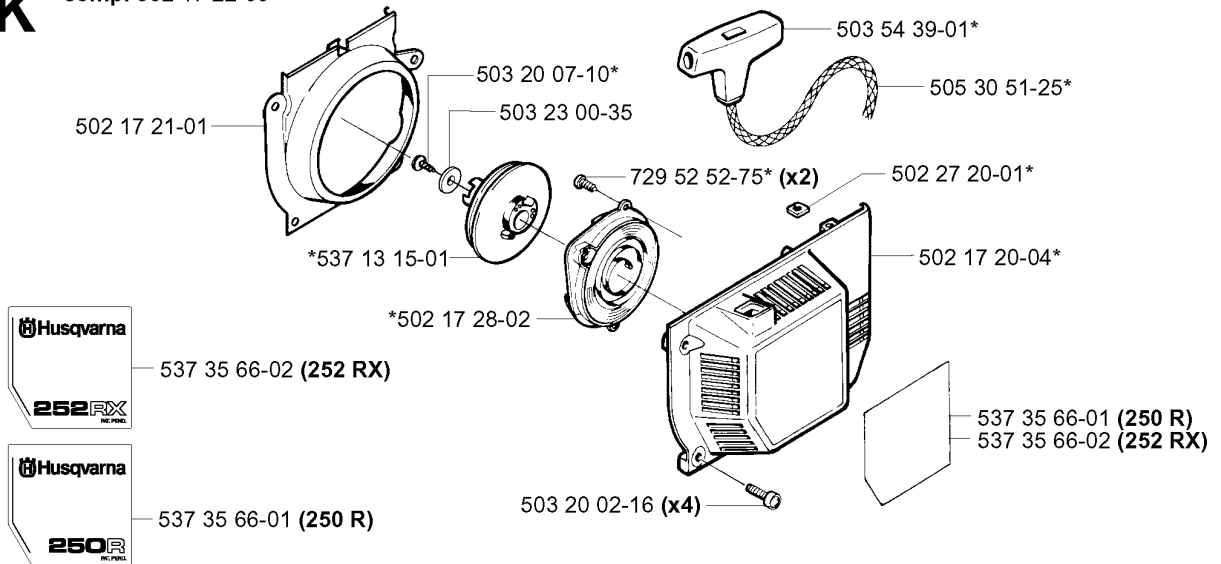

K *compl 502 17 22-09