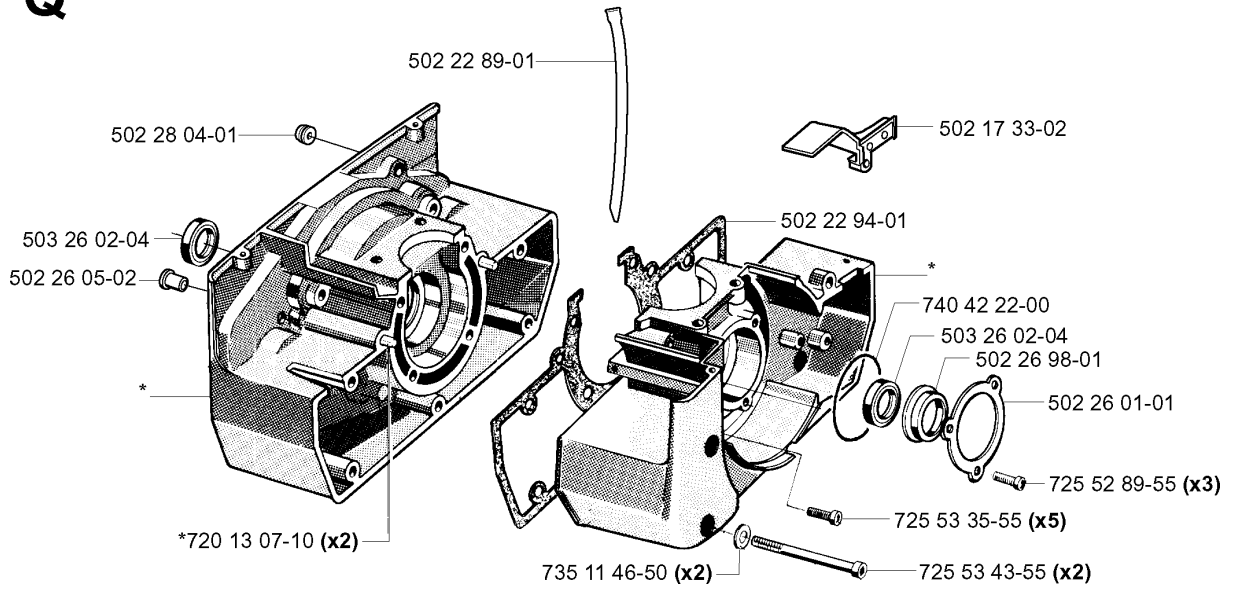

Q *compl 502 17 35-05