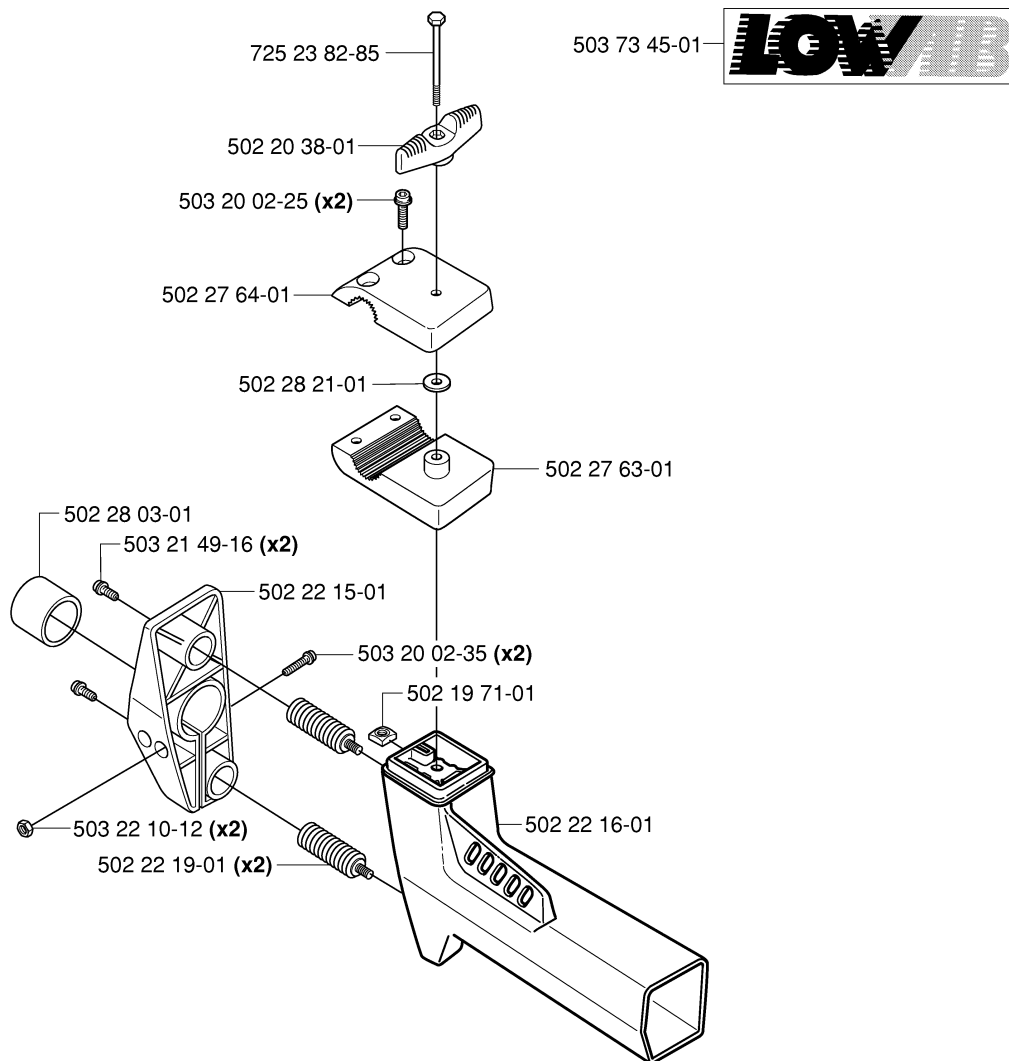

B

537 29 47-06

(U.S, CAN) 537 29 47-03

SHAFT

252 RX from 2014-12

Part No	Description	Remark	QTY KIT
502 04 15-05	TUBE DRIVESHAFT ASSY	RX	1
502 27 32-02	TUBE	R	1
537 01 40-03	DRIVE SHAFT ASSY	RX	1
537 01 40-04	DRIVE SHAFT ASSY	R	1
537 29 47-03	LABEL	U.S, CAN	1
537 29 47-06	LABEL		1

K *compl 502 17 22-09

STARTER

252 RX from 2014-12

Part No	Description	Remark	QTY KIT
502 17 20-04	STARTER HOUSING		1
502 17 21-01	LEDSKENA		1
502 17 22-09	STARTER HOUSING		1
502 17 28-02	KASSETT M.FJÄDER		1
502 27 20-01	NUT		1
503 20 02-16	SCREW IHSCFM		4
503 20 07-10	SCREW IHSCFM		1
503 23 00-35	WASHER		1
503 54 39-01	STARTER HANDLE		1
505 30 51-25	STARTER CORD		1
537 13 15-01	STARTER PULLEY		1
537 35 66-01	LABEL	250 R	1
537 35 66-01	LABEL	250 R	1
537 35 66-02	LABEL	252 RX	1
537 35 66-02	LABEL	252 RX	1
729 52 52-75	SCREW CRPANT		2

E

TOWER

252 RX from 2014-12

Part No	Description	Remark	QTY KIT
502 19 71-01	SQUARE NUT		1
502 20 38-01	KNOB		1
502 22 15-01	RETAINER		1
502 22 16-01	SUSPENSION		1
502 22 19-01	ANTIVIBRATION ELEMENT		2
502 27 63-01	HANDLEBAR BRACKET		1
502 27 64-01	HANDLEBAR BRACKET		1
502 28 03-01	STAPLE		1
502 28 21-01	WASHER		1
503 20 02-25	SCREW IHSCFM		2
503 20 02-35	SCREW IHSCFM		2
503 21 49-16	SCREW IHSCFT		2
503 22 10-12	HEXAGON NUT		2
503 73 45-01	LABEL		1
725 23 82-85	SCREW EHHM		1