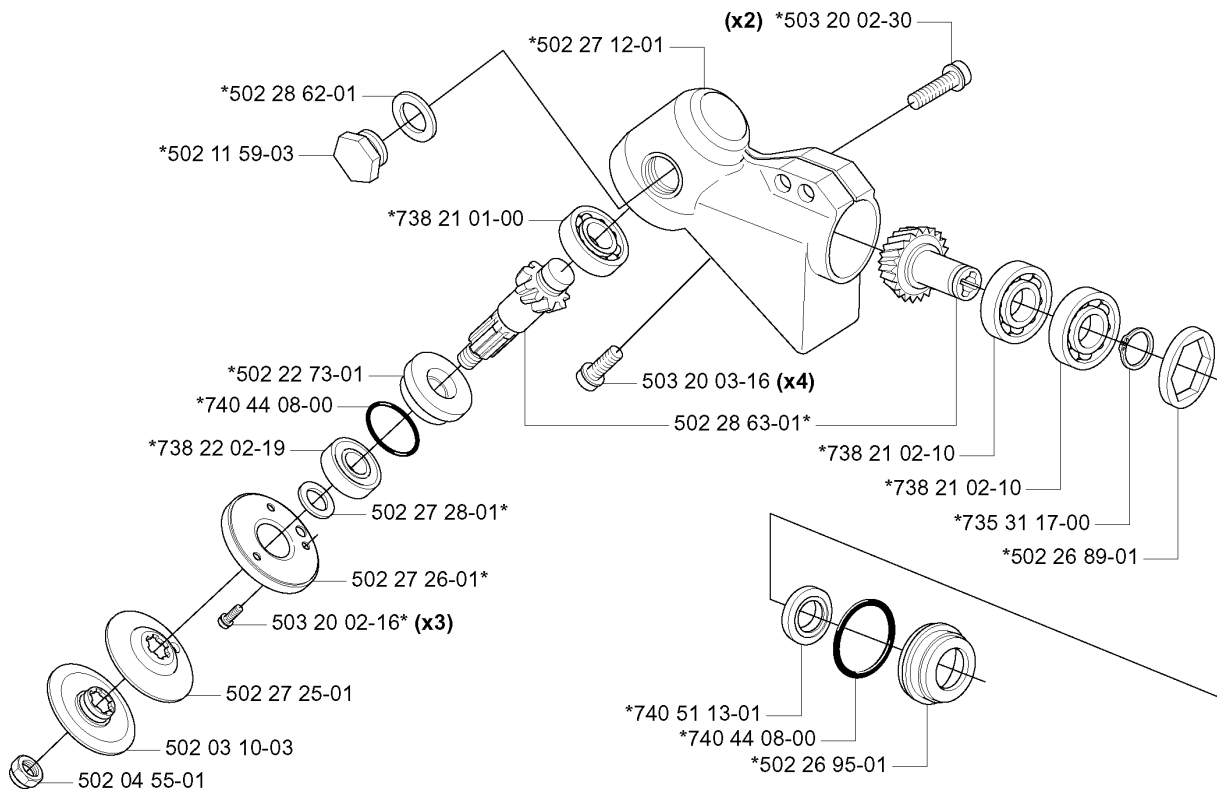

A *compl 502 27 11-02

BEVEL GEAR

252 RX from 2014-12

Part No	Description	Remark	QTY KIT
502 03 10-03	SUPPORT FLANGE ASSY		1
502 04 55-01	NUT		1
502 11 59-03	PLUG		1
502 22 73-01	SEALING COLLAR		1
502 26 89-01	CIRCLIP		1
502 26 95-01	SEALING RING HOLDER		1
502 27 11-02	GEAR HOUSING ASSY		1
502 27 12-01	GEAR HOUSING		1
502 27 25-01	DRIVER		1
502 27 26-01	GEAR CASE COVER		1
502 27 28-01	WASHER		1
502 28 62-01	WASHER		1
502 28 63-01	GEAR WHEEL		1
503 20 02-16	SCREW IHSCFM		3
503 20 02-30	SCREW IHSCFM		2
503 20 03-16	SCREW IHSCFM		4
735 31 17-00	CIRCLIP		1
738 21 01-00	BALL BEARING		1
738 21 02-10	BALL BEARING		1
738 21 02-10	BALL BEARING		1
738 22 02-19	BALL BEARING		1
740 44 08-00	O-RING		1
740 44 08-00	O-RING		1
740 51 13-01	SEALING RING		1