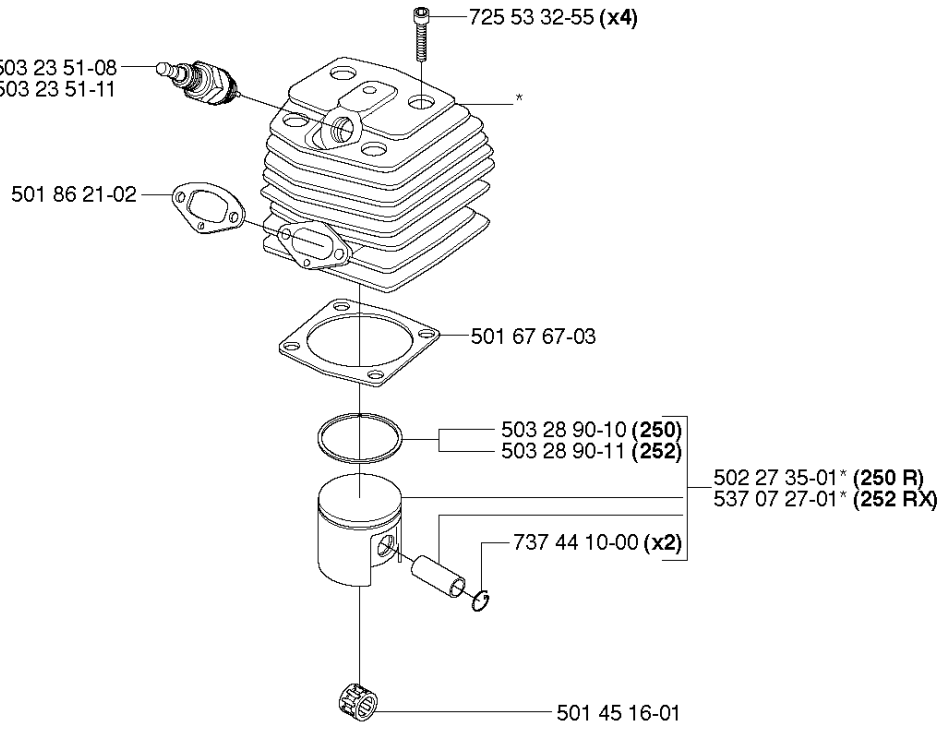

P *compl 502 05 08-74

CRANKSHAFT

252 RX from 2014-12

Part No	Description	Remark	QTY KIT
501 45 16-01	NEEDLE BEARING		1
502 05 08-74	CRANKSHAFT ASSY		1
738 22 02-25	BALL BEARING		1
738 22 02-25	BALL BEARING		1

G *compl 502 22 46-05

- 537 35 33-11 (250R) — **250 R**
Husqvarna
- 537 35 33-12 (252RX) — **252 RX**
Husqvarna

CYLINDER COVER

252 RX from 2014-12

Part No	Description	Remark	QTY KIT
502 22 32-01	SEALING COLLAR		1
502 22 46-05	CYLINDER COVER ASSY		1
503 20 28-22	SCREW IHSCMO		4
537 04 02-02	HEAT PROTECTOR		1
537 35 33-11	LABEL	250R	1
537 35 33-12	LABEL	252RX	1

N *compl 502 27 34-01 (250 R Ø 44 mm)
 *compl 502 22 77-02 (252 RX Ø 45 mm)

Champion RCJ 7Y 503 23 51-08
 NGK BPMR 7A 503 23 51-11

CYLINDER PISTON

252 RX from 2014-12

Part No	Description	Remark	QTY KIT
501 45 16-01	NEEDLE BEARING		1
501 67 67-03	CYLINDER BASE GASKET		1
501 86 21-02	GASKET		1
502 22 77-02	CYLINDER ASSY	252 RX DIA. 45 MM	1
502 27 34-01	CYLINDER	250 R DIA. 44 MM	1
502 27 35-01	PISTON ASSY	250 R	1
503 23 51-08	SPARK PLUG	CHAMPION RCJ 7Y	1
503 23 51-11	SPARK PLUG	NGK BPMR 7A	1
503 28 90-10	PISTON RING	250	1
503 28 90-11	PISTON RING	252	1
537 07 27-01	PISTON ASSY	252 RX	1
725 53 32-55	SCREW		4
737 44 10-00	SNAP RING		2