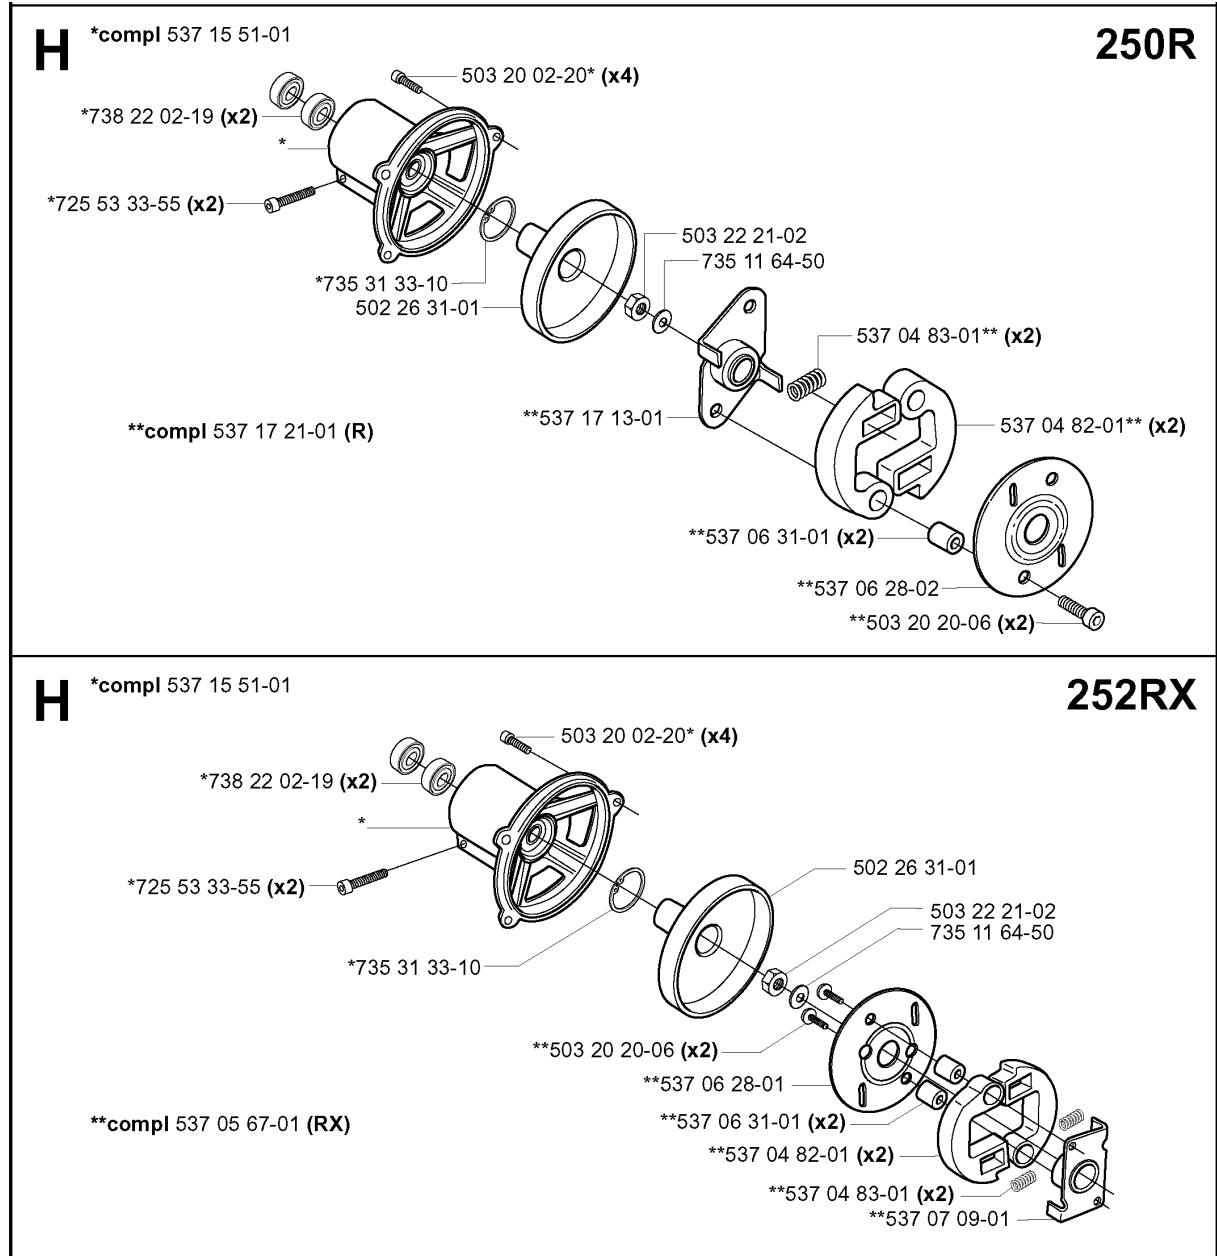

R *compl 503 28 18-07 Walbro HDA 187 (EPA)

Walbro HDA-187

① 531 00 45-21
Set of gaskets
Dichtungssatz
Jeu de joints
Juego de juntas
Packningssats

CARBURETOR DETAILS

252 RX from 2014-12

Part No	Description	Remark	QTY KIT
501 46 87-01	SCREW		1
501 66 61-01	SCREEN		1
501 66 62-01	COVER		1
501 66 70-01	GASKET	531 00 45-21 SET OF GASKETS	1
501 66 73-01	GASKET KIT	531 00 45-21 SET OF GASKETS	1
501 66 77-01	SPRING		2
501 66 83-01	LEVER-METERING		1
501 83 29-01	BUSHING		1
502 25 47-01	DIAPHRAGM PUMP	531 00 45-21 SET OF GASKETS	1
503 08 18-01	PLUG		1
503 10 87-01	SCREW		4
503 16 17-01	COVER		1
503 28 18-07	CARBURETTOR	WALBRO HDA 187 (EPA)	1
503 56 21-01	SHAFT ASSY		1
503 56 23-01	SCREW		1
503 56 24-01	SPRING		1
503 56 25-01	SPRING		1
503 56 34-01	INLET		1
503 58 15-01	NOZZLE ASSY		1
503 60 09-01	SPRING		1
503 60 78-01	PLUG WELCH		1
503 61 48-01	SCREW		1
503 62 52-01	SCREW ASSY		1
503 63 82-01	VALVE CHOKE		1
503 66 96-01	VALVE THROTTLE		1
503 80 06-01	GASKET	531 00 45-21 SET OF GASKETS	1
503 80 13-01	FITTING		1
503 91 39-01	LIMITER CAP		1
503 91 40-01	LIMITER CAP		1
503 91 54-01	RETAINER		1
503 94 44-01	SPRING		1
503 94 50-01	NEEDLE		1
503 94 51-01	NEEDLE		1
503 97 12-01	JET		1
503 99 16-01	LEVER		1
504 86 04-08	LEVER		1
505 31 67-17	SCREW		1
505 52 01-25	PIN-METERING LEVER		1
530 03 50-15	SCREW		1
531 00 45-21	GASKET KIT		1
537 00 34-01	SCREW		1
537 15 29-01	SHAFT ASSY		1

CLUTCH

252 RX from 2014-12

Part No	Description	Remark	QTY KIT
502 26 31-01	CLUTCH DRUM ASSY		1
503 20 02-20	SCREW IHSCFM		4
503 20 20-06	SCREW IHSCM		2
503 22 21-02	LOCK NUT		1
537 04 82-01	CLUTCH SHOE		2
537 04 83-01	CLUTCH SPRING		2
537 05 67-01	CLUTCH ASSY		1
537 06 28-01	WASHER		1
537 06 28-02	WASHER		1
537 06 31-01	BEARING BUSH		2
537 07 09-01	CLUTCH		1
537 15 51-01	KIT		1
537 17 13-01	CLUTCH		1
537 17 21-01	CLUTCH ASSY	R	1
725 53 33-55	SCREW IHSCM		2
735 11 64-50	SPRING WASHER		1
735 31 33-10	CIRCLIP		1
738 22 02-19	BALL BEARING		2