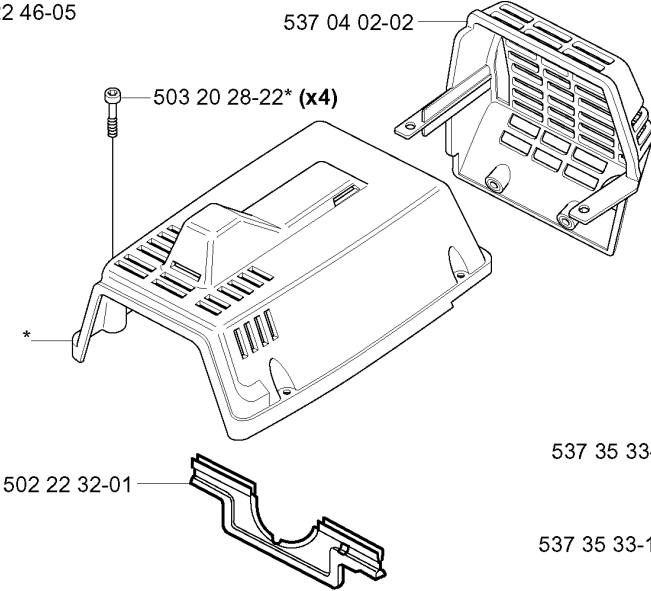

G *compl 502 22 46-05

- 537 35 33-11 (250R) — **250 R**
  Husqvarna
- 537 35 33-12 (252RX) — **252 RX**
  Husqvarna