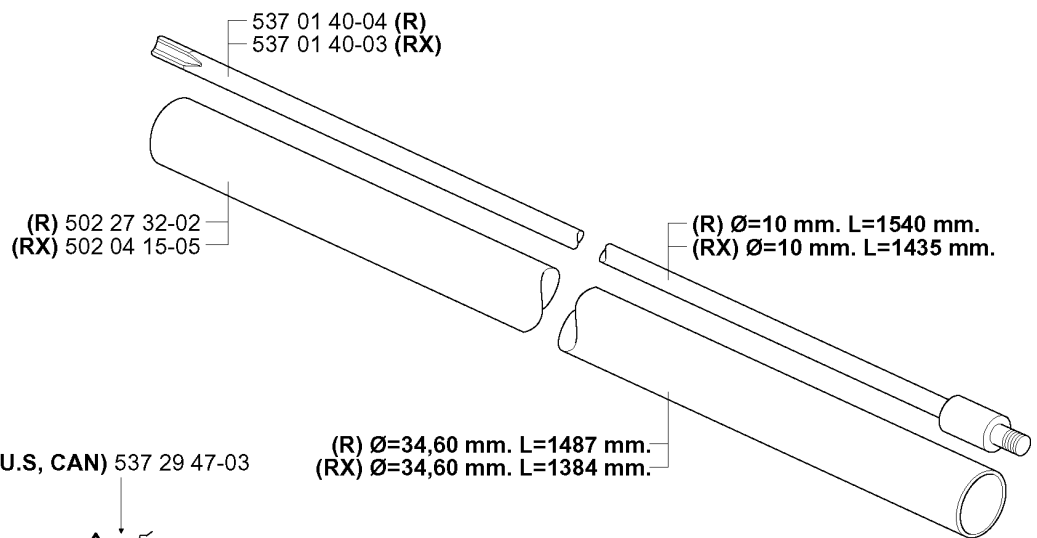

B

537 29 47-06

(U.S, CAN) 537 29 47-03