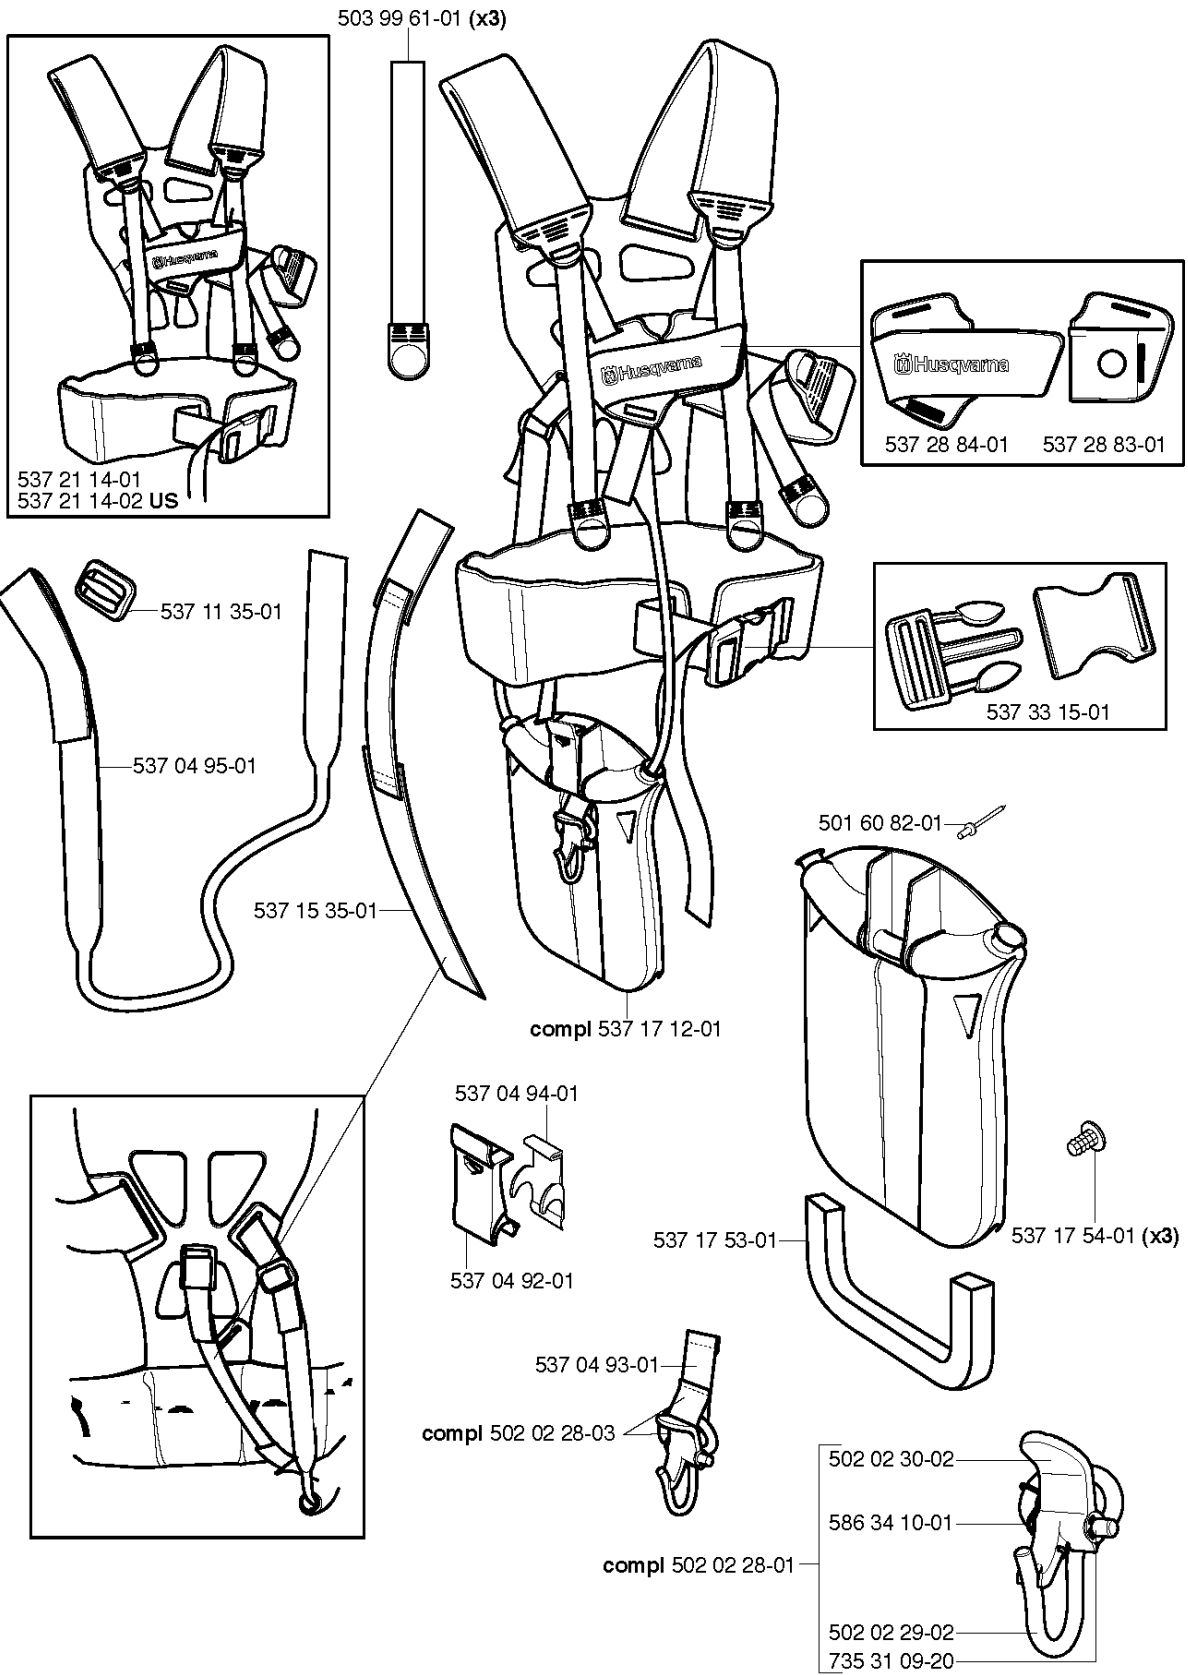

U Trio Balance
compl 531 00 92-08
compl 531 00 92-09 US