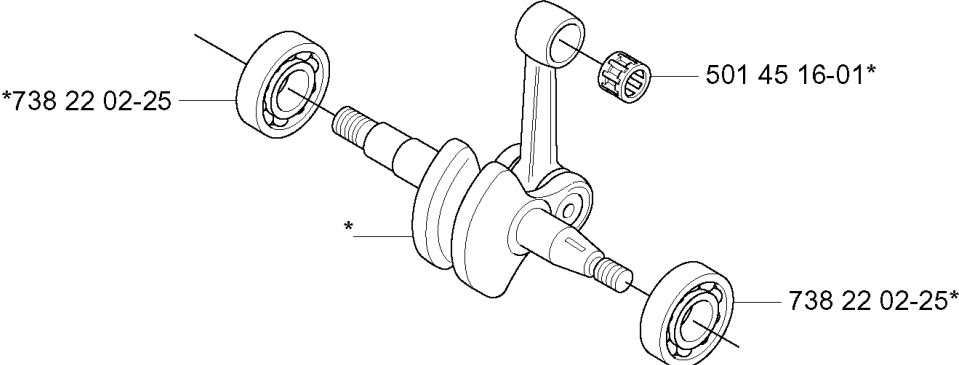

P *compl 502 05 08-74