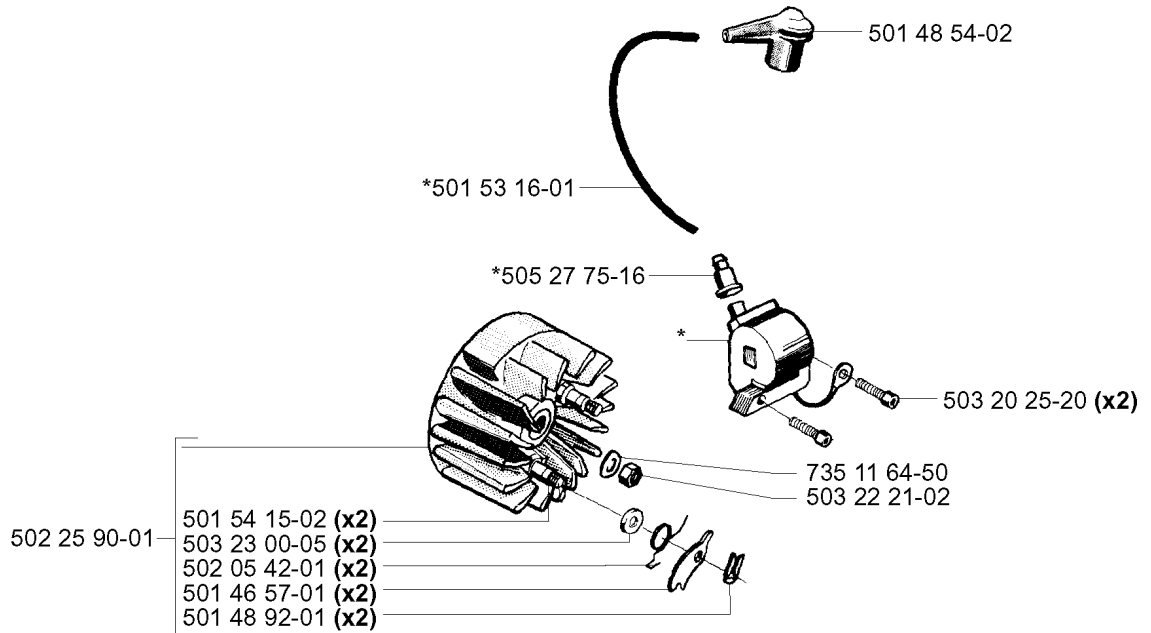

M *compl 537 15 00-01