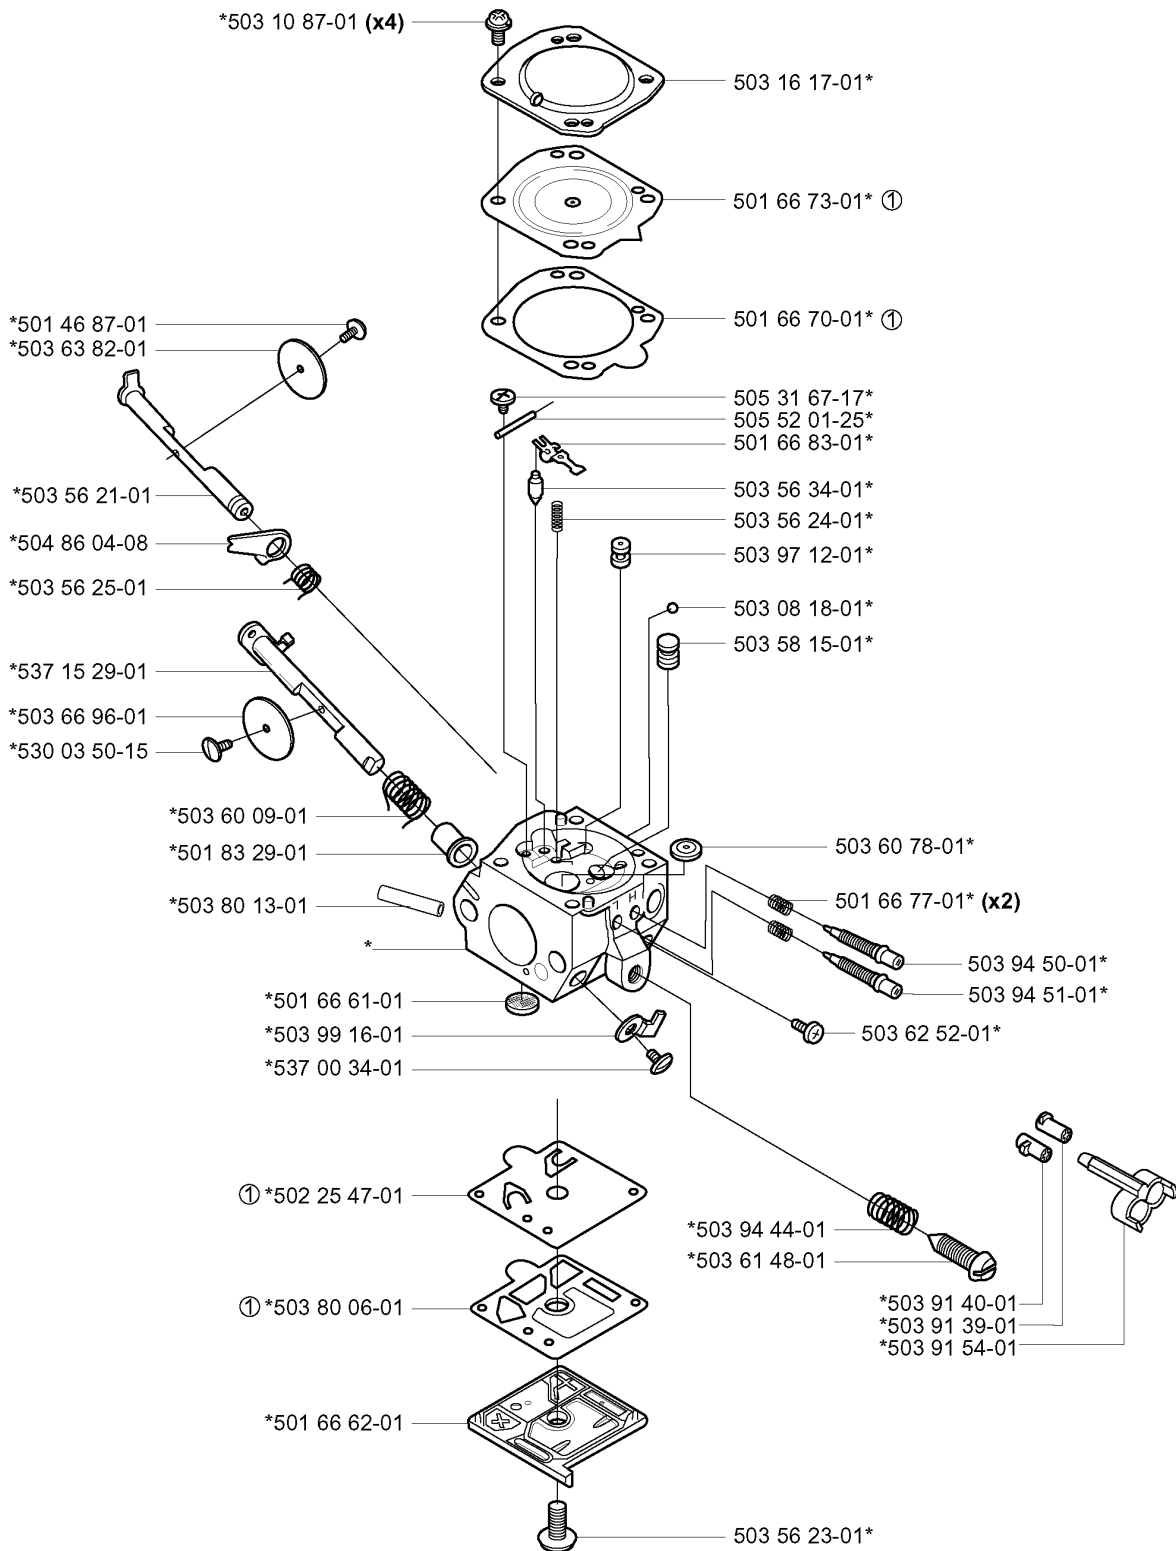

R *compl 503 28 18-07 Walbro HDA 187 (EPA)

Walbro HDA-187

① 531 00 45-21
Set of gaskets
Dichtungssatz
Jeu de joints
Juego de juntas
Packningssats

CARBURETOR DETAILS

252 RX from 2014-12

Part No	Description	Remark	QTY KIT
501 46 87-01	SCREW		1
501 66 61-01	SCREEN		1
501 66 62-01	COVER		1
501 66 70-01	GASKET	531 00 45-21 SET OF GASKETS	1
501 66 73-01	GASKET KIT	531 00 45-21 SET OF GASKETS	1
501 66 77-01	SPRING		2
501 66 83-01	LEVER-METERING		1
501 83 29-01	BUSHING		1
502 25 47-01	DIAPHRAGM PUMP	531 00 45-21 SET OF GASKETS	1
503 08 18-01	PLUG		1
503 10 87-01	SCREW		4
503 16 17-01	COVER		1
503 28 18-07	CARBURETTOR	WALBRO HDA 187 (EPA)	1
503 56 21-01	SHAFT ASSY		1
503 56 23-01	SCREW		1
503 56 24-01	SPRING		1
503 56 25-01	SPRING		1
503 56 34-01	INLET		1
503 58 15-01	NOZZLE ASSY		1
503 60 09-01	SPRING		1
503 60 78-01	PLUG WELCH		1
503 61 48-01	SCREW		1
503 62 52-01	SCREW ASSY		1
503 63 82-01	VALVE CHOKE		1
503 66 96-01	VALVE THROTTLE		1
503 80 06-01	GASKET	531 00 45-21 SET OF GASKETS	1
503 80 13-01	FITTING		1
503 91 39-01	LIMITER CAP		1
503 91 40-01	LIMITER CAP		1
503 91 54-01	RETAINER		1
503 94 44-01	SPRING		1
503 94 50-01	NEEDLE		1
503 94 51-01	NEEDLE		1
503 97 12-01	JET		1
503 99 16-01	LEVER		1
504 86 04-08	LEVER		1
505 31 67-17	SCREW		1
505 52 01-25	PIN-METERING LEVER		1
530 03 50-15	SCREW		1
531 00 45-21	GASKET KIT		1
537 00 34-01	SCREW		1
537 15 29-01	SHAFT ASSY		1

CLUTCH

252 RX from 2014-12

Part No	Description	Remark	QTY KIT
502 26 31-01	CLUTCH DRUM ASSY		1
503 20 02-20	SCREW IHSCFM		4
503 20 20-06	SCREW IHSCM		2
503 22 21-02	LOCK NUT		1
537 04 82-01	CLUTCH SHOE		2
537 04 83-01	CLUTCH SPRING		2
537 05 67-01	CLUTCH ASSY		1
537 06 28-01	WASHER		1
537 06 28-02	WASHER		1
537 06 31-01	BEARING BUSH		2
537 07 09-01	CLUTCH		1
537 15 51-01	KIT		1
537 17 13-01	CLUTCH		1
537 17 21-01	CLUTCH ASSY	R	1
725 53 33-55	SCREW IHSCM		2
735 11 64-50	SPRING WASHER		1
735 31 33-10	CIRCLIP		1
738 22 02-19	BALL BEARING		2