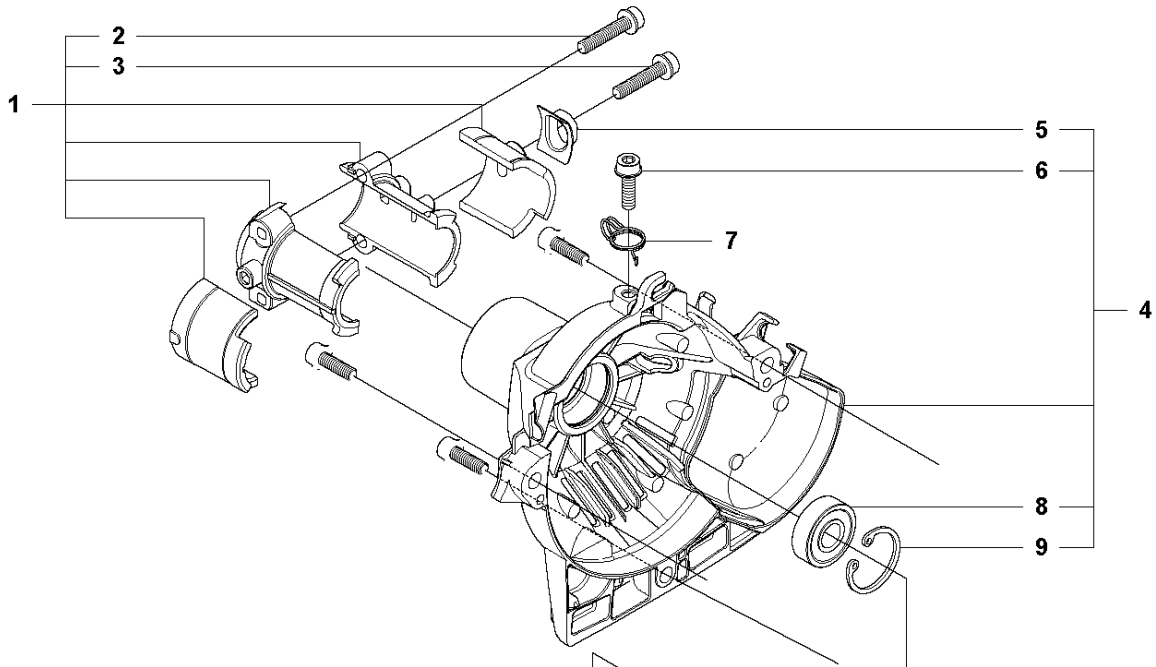

P 327LS, LX, LDX, RX, RDX, RJX, 323RII
CRANK CASE

CRANKCASE

323 RII, from 2012-01

Ref	Part No	Description	Remark	QTY	KIT
1	537 30 96-01	COMPRESSION SLEEVE		1	
2	503 21 68-25	SCREW IHSCFT		1	1
3	503 21 68-25	SCREW IHSCFT		1	1
4	537 04 12-09	CLUTCH COVER		1	
5	537 42 50-01	PROTECTIVE PLATE		1	4
6	503 20 03-16	SCREW IHSCFM	M5x16	1	4
7	537 07 36-01	SPRING		1	
8	503 25 05-01	BALL BEARING		1	4
9	537 33 67-01	CIRCLIP		1	4
10	537 08 52-03	CRANKCASE		1	
11	503 20 03-16	SCREW IHSCFM		1	10
12	537 06 69-01	GASKET CRANKCASE		1	10
13	537 08 85-01	GASKET		1	10
14	537 06 68-01	INSERT CRANKCASE		1	10
15	503 20 03-16	SCREW IHSCFM		1	10
16	503 20 03-16	SCREW IHSCFM		1	10
17	503 21 66-18	SCREW IHSCFT		1	10
18	503 20 03-16	SCREW IHSCFM		1	10
19	503 21 66-18	SCREW IHSCFT		1	10
20	503 20 03-16	SCREW IHSCFM		1	10
21	503 21 77-16	SCREW IHSCFT		1	10
22	503 20 14-12	SCREW IHSCFMO	M5x12	1	10
23	503 20 03-16	SCREW IHSCFM		1	10