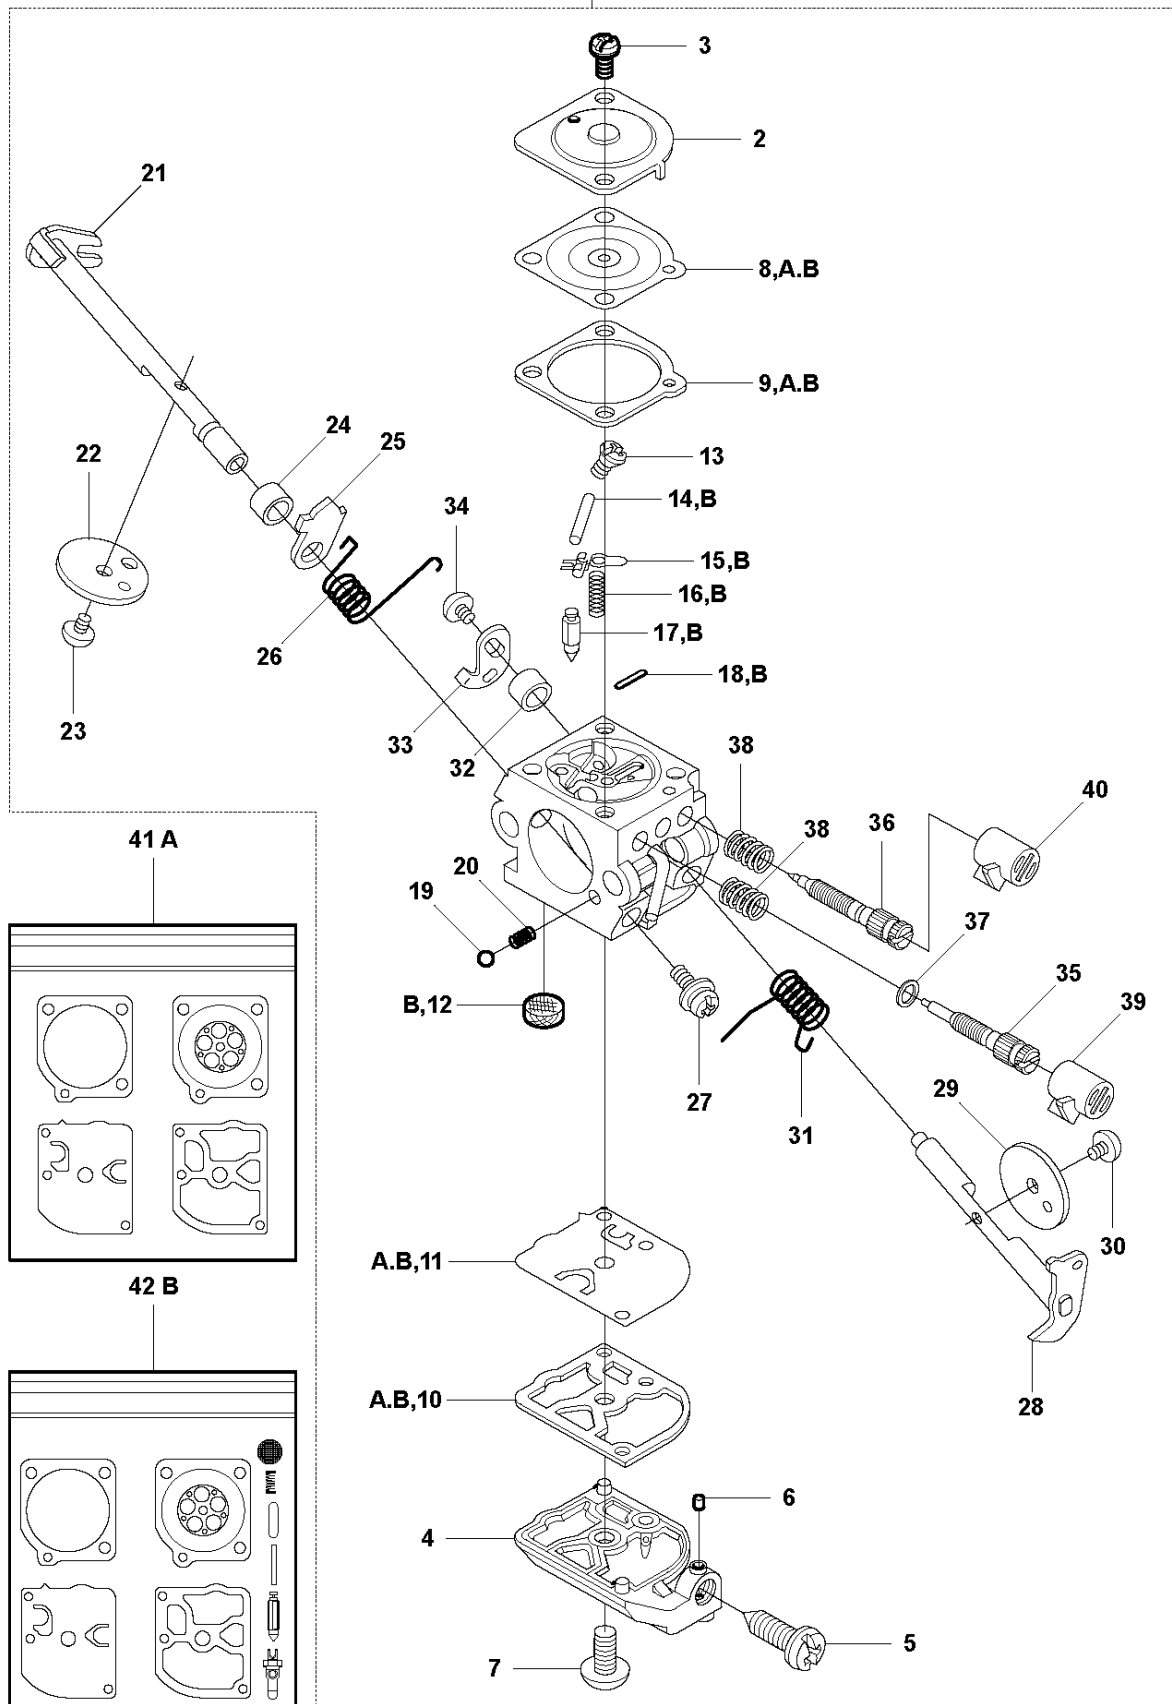

R 327LS, LX, LDX, RX, RDX, RJX, 323RII
CARBURETOR (not for US)

Zama C1Q-EL24

CARBURETOR, NOT FOR US

323 RII, from 2012-01

Ref	Part No	Description	Remark	QTY	KIT
1	503 28 34-01	CARBURETTOR	Zama C1Q-EL24, NOT FOR US	1	
2	503 97 43-01	COVER		1	1
3	503 48 05-01	SCREW		2	1
4	537 02 02-01	COVER		1	1
5	537 02 07-01	SCREW		1	1
6	503 48 11-01	PIECE		1	1
7	503 47 96-01	SCREW		1	1
8	537 04 89-01	DIAPHRAGM		1	1,A,B
9	537 02 04-01	GASKET		1	1,A,B
10	537 02 01-01	GASKET		1	1,A,B
11	537 02 00-01	DIAPHRAGM PUMP		1	1,A,B
12	503 53 57-01	STRAINER		1	1,B
13	503 48 01-01	SCREW		1	1
14	503 48 00-01	PIN RETAINING SCREW		1	1,B
15	503 66 59-01	LEVER		1	1,B
16	537 02 03-01	SPRING		1	1,B
17	503 47 97-01	VALVE		1	1,B
18	537 02 08-01	PLUG		1	1,B
19	537 01 25-01	BALL		1	1
20	537 01 26-01	SPRING		1	1
21	537 02 09-01	SHAFT ASSY		1	1
22	537 37 03-01	VALVE		1	1
23	503 48 18-01	SCREW		1	1
24	503 48 19-01	COLLAR		1	1
25	537 04 90-01	LEVER		1	1
26	537 02 10-01	SPRING		1	1
27	503 75 53-01	SCREW		1	1
28	537 01 96-01	SHAFT ASSY		1	1
29	537 01 99-01	VALVE		1	1
30	503 47 92-01	SCREW		1	1
31	537 01 97-01	SPRING		1	1
32	503 47 89-01	COLLAR		1	1
33	537 01 98-01	LEVER		1	1
34	503 47 90-01	SCREW		1	1
35	537 02 06-01	SCREW		1	1
36	537 12 78-01	SCREW		1	1
37	503 97 40-01	WASHER		1	1
38	503 48 08-01	SPRING		1	1
39	537 02 16-01	LIMITER CAP		1	1
40	537 02 16-01	LIMITER CAP		1	1
41,A	531 00 45-52	GASKET KIT		1	
42,B	531 00 45-53	GASKET KIT		1	