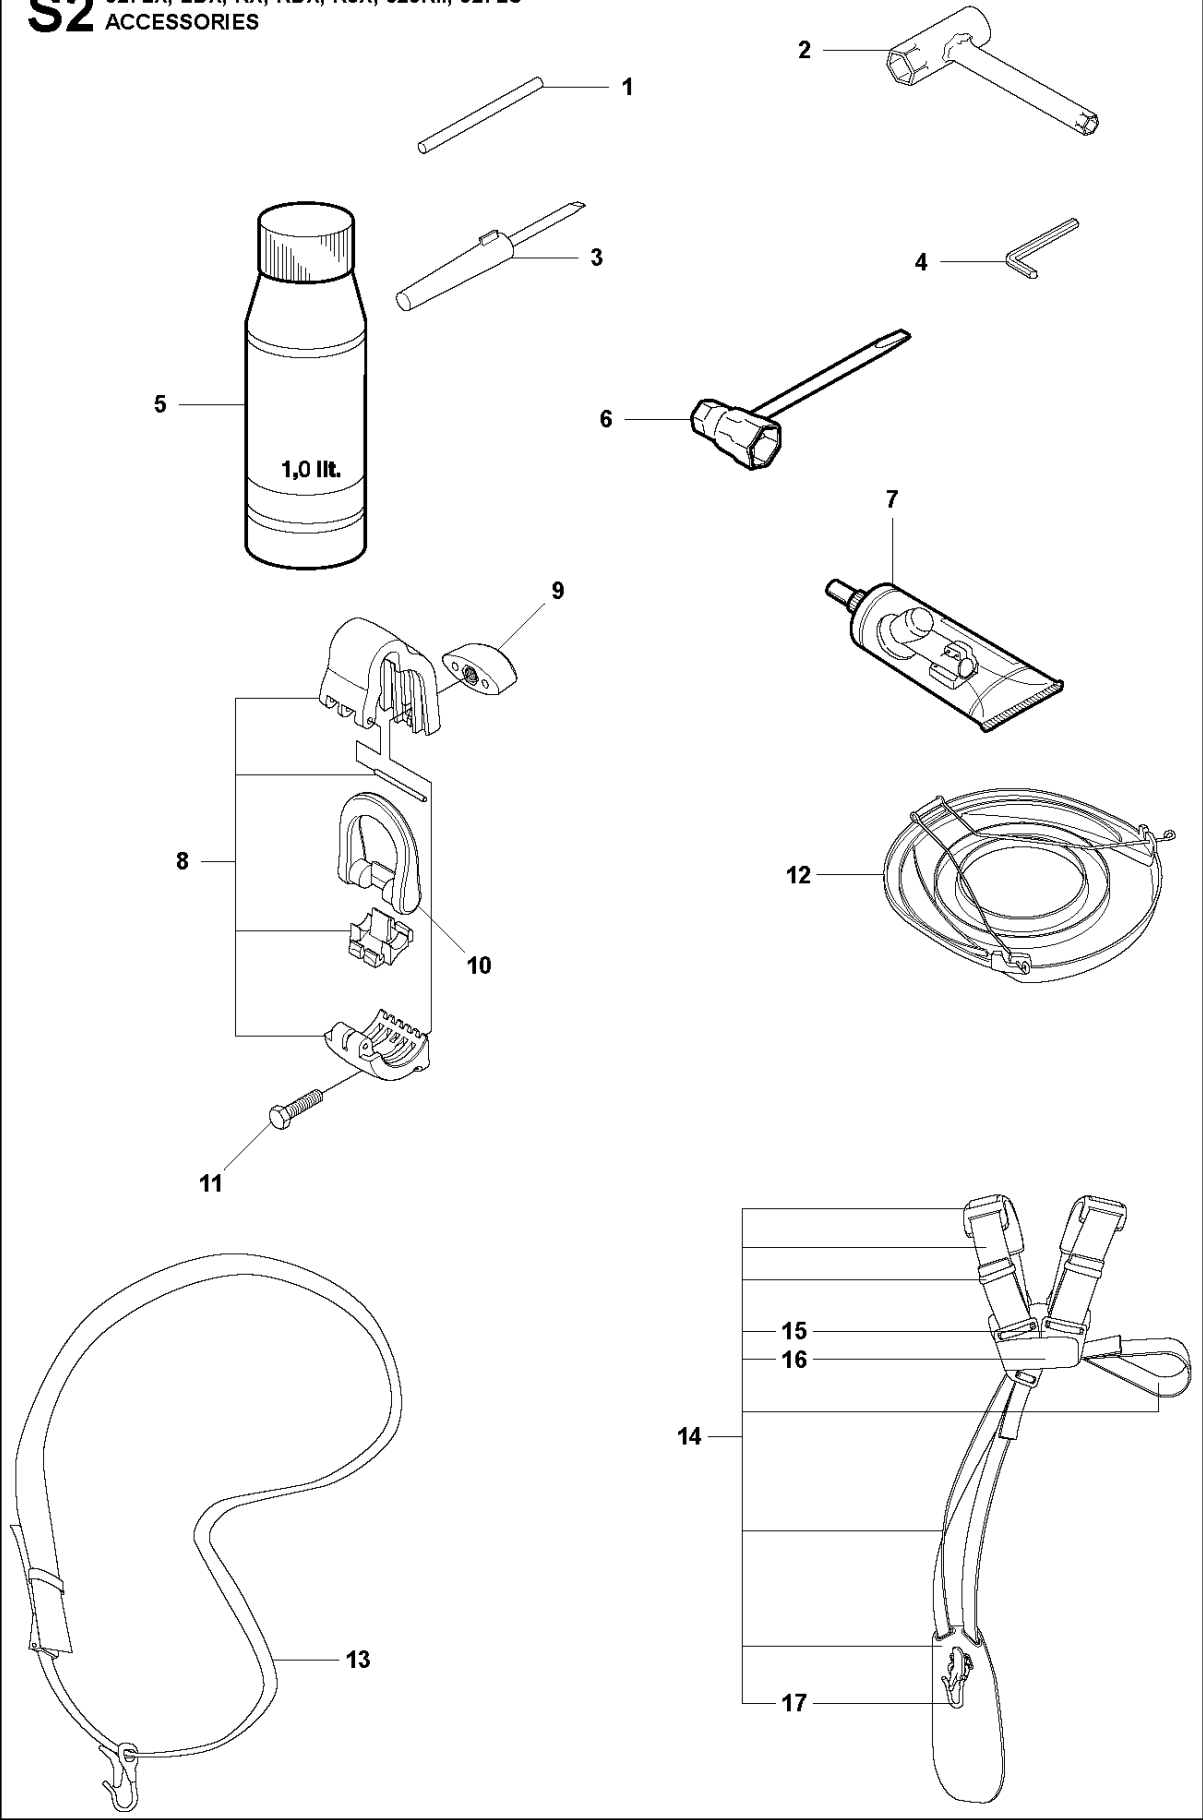

SPARE PARTS LIST

BRUSHCUTTERS/CLEARING SAWS

323 RII, from 2012-01

S2 327LX, LDX, RX, RDX, RJX, 323RII, 327LS
ACCESSORIES

ACCESSORIES

323 RII, from 2012-01

Ref	Part No	Description	Remark	QTY	KIT
1	502 28 59-01	STOP		1	
2	502 11 46-02	SOCKET WRENCH		1	
3	501 60 02-03	SCREWDRIVER		1	
4	502 21 58-01	WRENCH		1	
5	531 00 92-48	FILTER OIL		1	
6	501 69 17-01	COMBINATION WRENCH		1	
7	503 97 64-01	GREASE		1	
8	537 35 36-01	LOOP		1	
9	537 13 04-02	KNOB		1	
10	537 35 01-01	LOOP		1	
11	725 23 31-51	SCREW		1	
12	537 31 29-01	TRANSPORT GUARD	200-275 mm	1	
13	537 21 62-01	HARNESS		1	
13	537 21 62-02	HARNESS	USA	1	
14	537 21 63-01	HARNESS		1	
14	537 21 63-02	HARNESS	USA	1	
15	503 73 40-01	FRONT PIECE		1	14
16	503 73 41-02	FRONT PIECE		1	14
17	502 02 28-02	WELT HOOK		1	14

S 327LS, LX, LDX, RX, RDX, RJX, 323RII
ACCESSORIES

ACCESSORIES

323 RII, from 2012-01

Ref	Part No	Description	Remark	QTY KIT	
1	544 04 42-10	ACCESSORY BAG	Captive screws 323RII, 327Rx	1	
2	573 99 43-04	SCREW IHSCFMO	Captive screws	2	1
3	574 56 80-01	CLAMP	Captive screws	1	1
4	537 29 34-01	ADAPTER		1	1
5	574 56 49-02	BLADE GUARD	Captive screws	1	1
6	503 20 03-16	SCREW IHSCFM	Captive screws	4	1
7	574 03 95-01	LOCKING NUT	Captive screws	4	1
8	503 97 71-01	TRIMMER GUARD	327Lx, 327LDx	1	
9	503 21 07-16	SCREW IH SCT		1	8
10	503 79 88-01	BLADE		1	8
11	503 93 42-02	COMBI GUARD	323RII, 327Rx	1	
12	503 21 07-16	SCREW IH SCT		1	11
13	503 79 88-01	BLADE		1	11