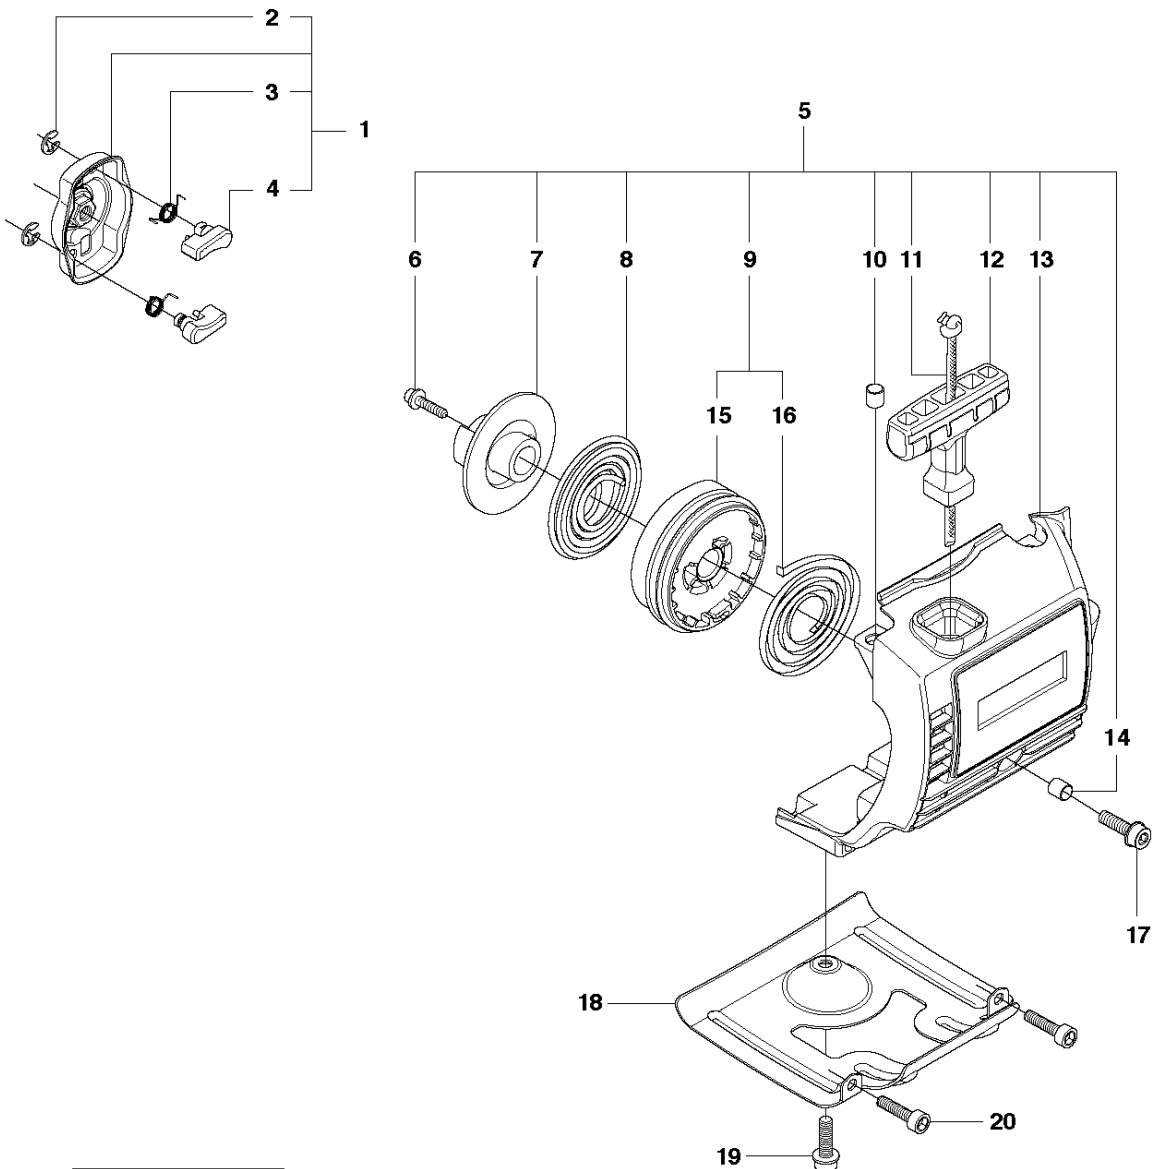

K1 327LX, LDX, RX, RDX, RJX, 323RII
STARTER

21

22

24

23

25

STARTER

323 RII, from 2012-01

Ref	Part No	Description	Remark	QTY	KIT
1	503 87 33-05	BRIDGE		1	
2	735 31 08-20	E-CLIP		2	1
3	503 87 36-01	SPRING		2	1
4	503 87 35-02	STARTER PAWL		2	1
5	544 07 11-02	STARTER ASSY		1	
6	503 21 77-25	SCREW IHSC T		1	5
7	544 03 87-02	DRIVER		1	5
8	544 03 88-02	SPRING		1	5
9	544 16 65-01	STARTER PULLEY ASSY		1	5
10	537 37 93-02	SPACING SLEEVE		2	5
11	503 85 89-01	STARTER ROPE		1	5
12	537 00 84-01	STARTER HANDLE		1	5
13	537 41 16-01	STARTER HOUSING		1	5
14	537 37 93-02	SPACING SLEEVE		1	5
15	544 03 86-01	STARTER PULLEY		1	5, 9
16	503 85 90-01	RECOIL SPRING		1	5, 9
17	503 20 03-16	SCREW IHSCFM	M5x16	1	
18	537 03 41-01	PROTECTIVE PLATE		1	
19	503 20 14-12	SCREW IHSCFMO	M5x12	1	
20	503 21 66-18	SCREW IHSC T		2	
21	537 35 34-56	LABEL	327LDx	1	
22	537 35 34-57	LABEL	327RJx	1	
23	537 35 34-58	LABEL	323RII	1	
24	537 35 34-59	LABEL	327Rx	1	
25	537 35 34-60	LABEL	327RDx	1