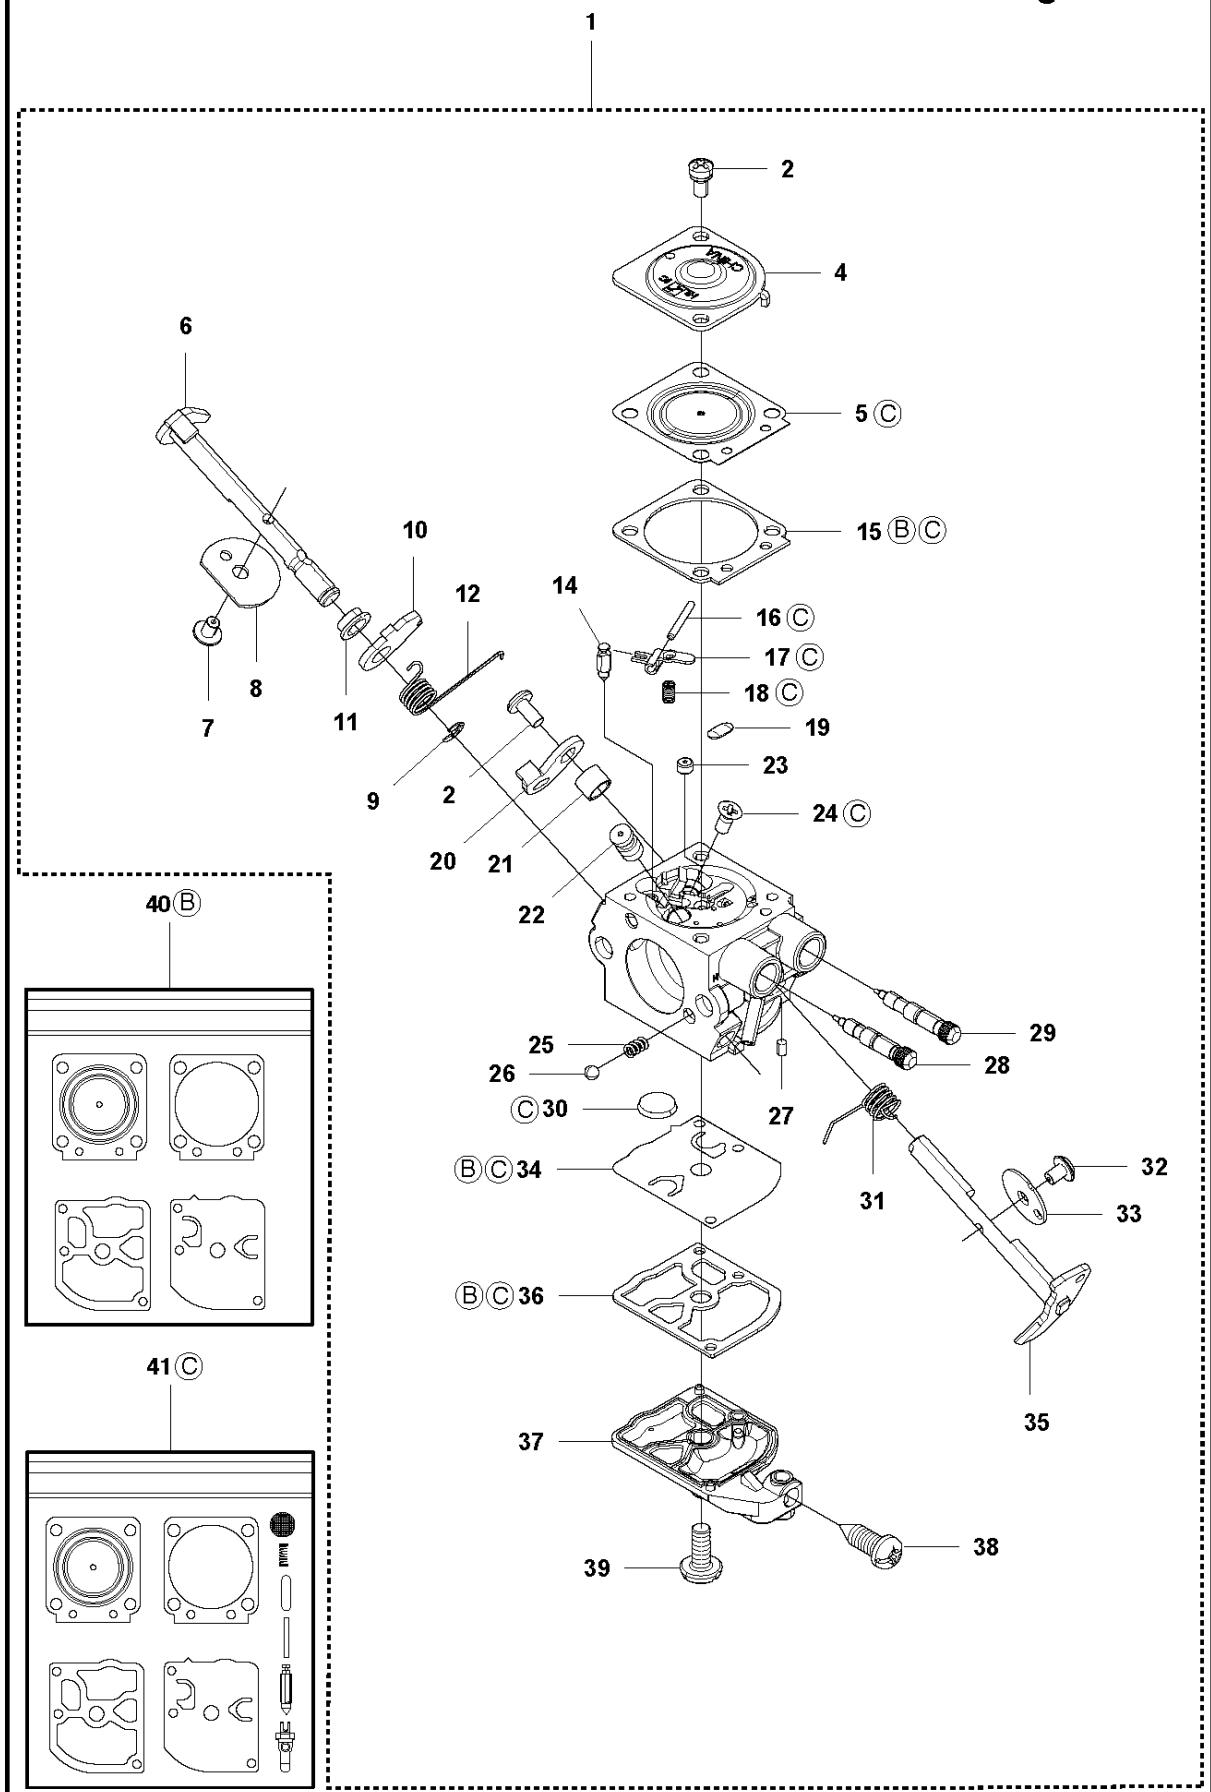

A 327LS, LX, LDX, RX, RDX, RJX, 323RII
BEVEL GEAR

BEVEL GEAR

323 RII, from 2012-01

Ref	Part No	Description	Remark	QTY	KIT
1	537 19 92-02	BEVEL GEAR ASSY		1	
2	503 85 63-01	NUT		1	1
3	537 28 56-01	SUPPORT FLANGE		1	1
4	537 29 26-01	CUP		1	1
5	537 23 49-01	DRIVER ASSY		1	1
6	735 31 28-10	CIRCLIP		1	1
7	503 25 24-01	BALL BEARING		1	1
8	738 21 98-00	BALL BEARING		1	1
9	503 20 15-01	SCREW IHHM		1	1
10	503 20 14-12	SCREW IHSCFMO		1	1
11	503 20 07-25	SCREW IHSCFM		1	1
12	738 21 99-00	BALL BEARING		1	1
13	738 21 99-02	BALL BEARING		1	1
14	735 31 11-00	CIRCLIP		1	1
15	735 31 25-10	CIRCLIP		1	1
16	725 23 70-51	SCREW		1	18
17	503 20 07-12	SCREW IHSCFM		1	18
18	574 30 69-01	CLAMP	Captive screws	1	
20	537 33 37-01	GEAR HOUSING		1	

CARBURETOR (only option for US)

Hualong HQ-2

CARBURETOR

323 RII, from 2012-01

Ref	Part No	Description	Remark	QTY	KIT
1	576 01 98-01	CARBURETTOR	Hualong HQ-2, only option for US	1	
2	576 02 42-01	SCREW		2	1
4	576 02 36-01	COVER		1	1
5	576 02 24-01	DIAPHRAGM ASSY		1	1
6	576 02 30-01	SHAFT ASSY		1	1
7	576 02 41-01	SCREW		1	1
8	576 02 32-01	CHOKE		1	1
9	576 02 48-01	E-CLIP		1	1
10	576 02 31-01	LEVER		1	1
11	576 02 35-01	BUSHING		1	1
12	576 02 33-01	SPRING		1	1
14	576 02 01-01	VALVE		1	1
15	576 02 37-01	GASKET		1	1
16	576 02 03-01	PIN		1	1
17	576 02 04-01	LEVER		1	1
18	576 02 05-01	SPRING		1	1
19	576 02 06-01	PLUG		1	1
20	576 02 28-01	LEVER		1	1
21	576 02 29-01	BUSHING		1	1
22	576 02 07-01	MAIN NOZZLE		1	1
23	576 02 08-01	CHECK VALVE		1	1
24	576 02 43-01	SCREW		1	1
25	576 02 34-01	SPRING		1	1
26	576 02 47-01	BALL		1	1
27	576 02 23-01	BAR		1	1
28	576 02 10-01	NEEDLE		1	1
29	576 02 11-01	NEEDLE		1	1
30	576 02 15-01	SCREEN		1	1
31	576 02 27-01	SPRING		1	1
32	576 02 40-01	SCREW		1	1
33	576 02 26-01	THROTTLE		1	1
34	576 02 39-01	DIAPHRAGM PUMP		1	1
35	576 02 25-01	SHAFT ASSY		1	1
36	576 02 38-01	GASKET		1	1
37	576 02 20-01	COVER		1	1
38	576 02 22-01	SCREW		1	1
39	576 02 44-01	SCREW		1	1
40	581 74 35-01	GASKET KIT		1	1
41	581 74 37-01	REPAIR KIT		1	1