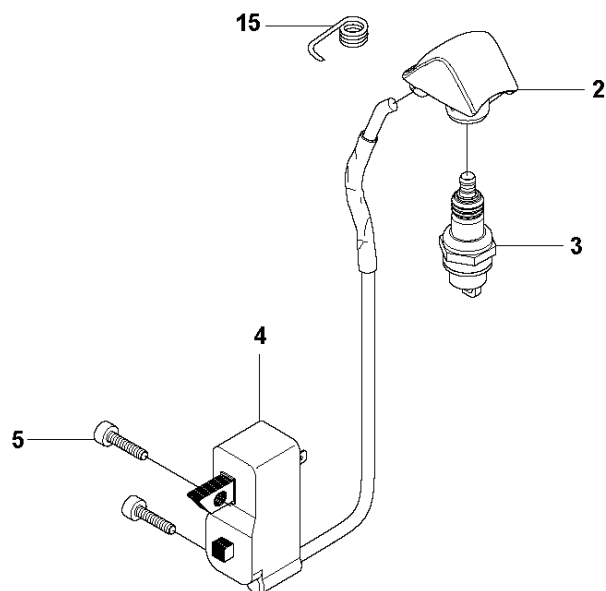

M 327LS, LX, LDX, RX, RDX, RJX, 323RII
IGNITION & CLUTCH

IGNITION SYSTEM & CLUTCH

323 RII, from 2012-01

Ref	Part No	Description	Remark	QTY	KIT
1	502 49 36-01	SHORT CIRCUIT CABLE		1	
2	537 43 43-01	SPARK PLUG CAP		1	
3	503 23 51-09	SPARK PLUG	Champion RCJ 6Y	1	
4	544 12 70-01	IGNITION MODULE		1	
5	503 21 66-18	SCREW IHCT		2	
6	537 23 75-01	CLUTCH DRUM ASSY		1	
7	503 84 29-02	SCREW		2	
8	537 04 67-02	WASHER		1	
9	537 03 22-01	CLUTCH ASSY		1	
10	503 84 28-01	CLUTCH SHOE		2	9
11	503 81 60-01	CLUTCH SPRING		1	9
12	537 04 68-02	WASHER		1	
13	731 71 16-51	HEXAGON NUT FLANGE		1	
14	537 24 96-02	FLYWHEEL		1	
15	501 48 56-01	CONTACT SPRING		1