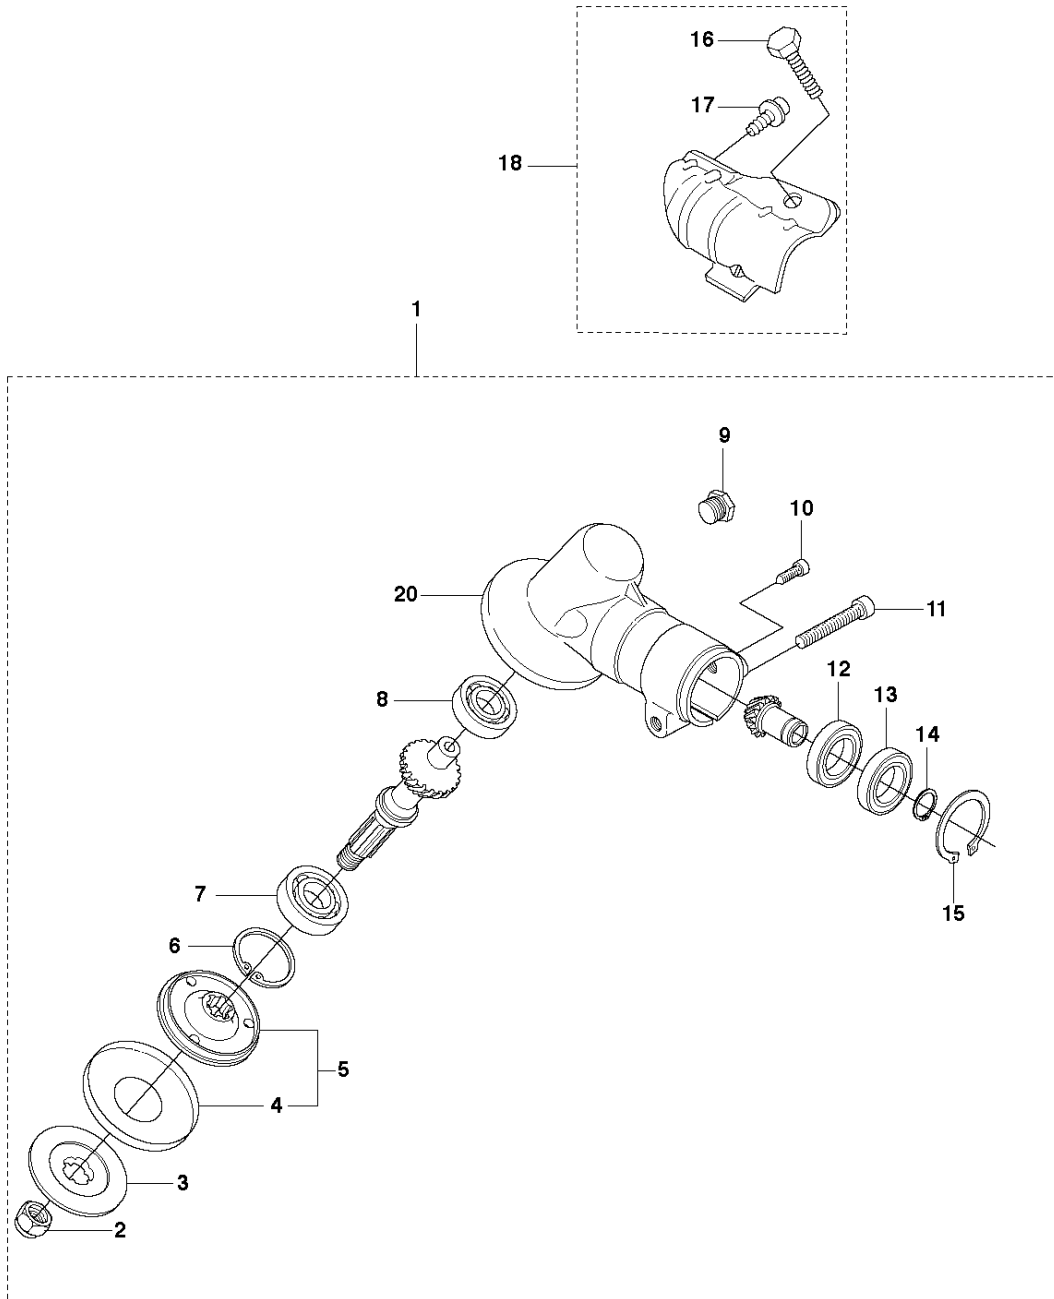

A 327LS, LX, LDX, RX, RDX, RJX, 323RII
BEVEL GEAR

BEVEL GEAR

323 RII, from 2012-01

Ref	Part No	Description	Remark	QTY	KIT
1	537 19 92-02	BEVEL GEAR ASSY		1	
2	503 85 63-01	NUT		1	1
3	537 28 56-01	SUPPORT FLANGE		1	1
4	537 29 26-01	CUP		1	1
5	537 23 49-01	DRIVER ASSY		1	1
6	735 31 28-10	CIRCLIP		1	1
7	503 25 24-01	BALL BEARING		1	1
8	738 21 98-00	BALL BEARING		1	1
9	503 20 15-01	SCREW IHHM		1	1
10	503 20 14-12	SCREW IHSCFMO		1	1
11	503 20 07-25	SCREW IHSCFM		1	1
12	738 21 99-00	BALL BEARING		1	1
13	738 21 99-02	BALL BEARING		1	1
14	735 31 11-00	CIRCLIP		1	1
15	735 31 25-10	CIRCLIP		1	1
16	725 23 70-51	SCREW		1	18
17	503 20 07-12	SCREW IHSCFM		1	18
18	574 30 69-01	CLAMP	Captive screws	1	
20	537 33 37-01	GEAR HOUSING		1