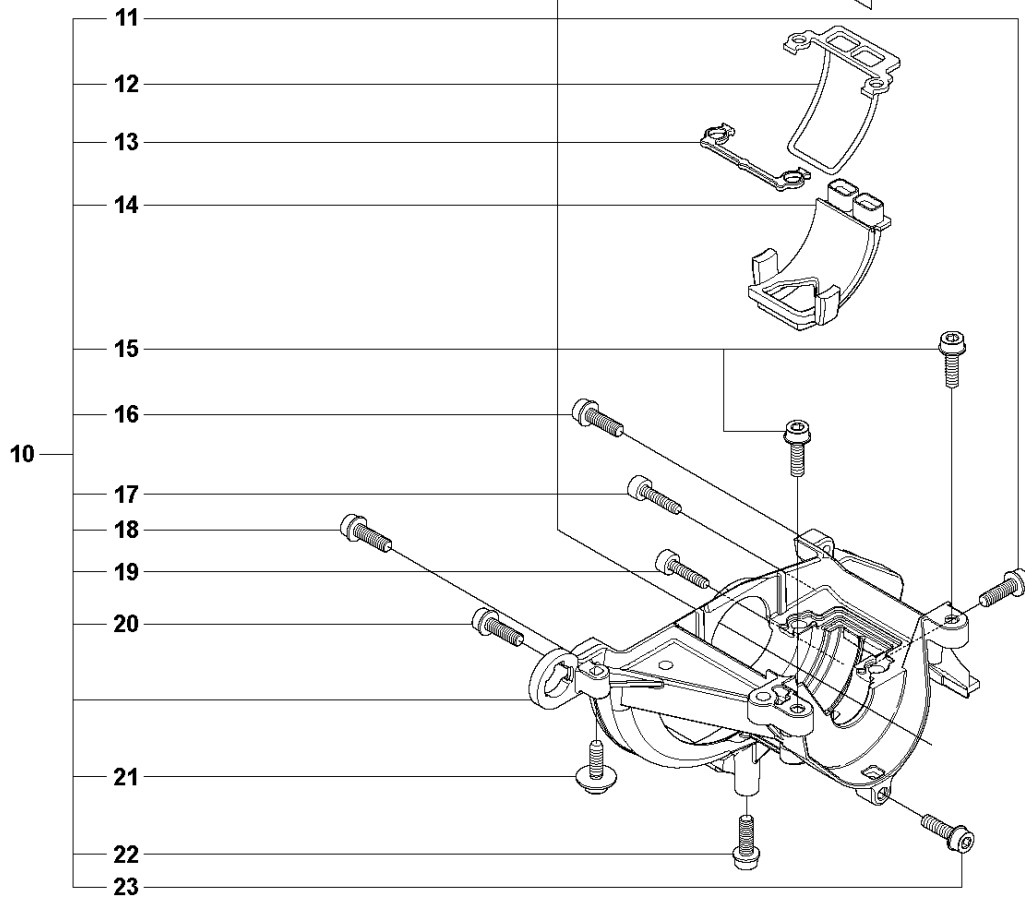

P 327LS, LX, LDX, RX, RDX, RJX, 323RII
CRANK CASE

CRANKCASE

323 RII, from 2012-01

Ref	Part No	Description	Remark	QTY	KIT
1	537 30 96-01	COMPRESSION SLEEVE		1	
2	503 21 68-25	SCREW IHSCFT		1	1
3	503 21 68-25	SCREW IHSCFT		1	1
4	537 04 12-09	CLUTCH COVER		1	
5	537 42 50-01	PROTECTIVE PLATE		1	4
6	503 20 03-16	SCREW IHSCFM	M5x16	1	4
7	537 07 36-01	SPRING		1	
8	503 25 05-01	BALL BEARING		1	4
9	537 33 67-01	CIRCLIP		1	4
10	537 08 52-03	CRANKCASE		1	
11	503 20 03-16	SCREW IHSCFM		1	10
12	537 06 69-01	GASKET CRANKCASE		1	10
13	537 08 85-01	GASKET		1	10
14	537 06 68-01	INSERT CRANKCASE		1	10
15	503 20 03-16	SCREW IHSCFM		1	10
16	503 20 03-16	SCREW IHSCFM		1	10
17	503 21 66-18	SCREW IHSCFT		1	10
18	503 20 03-16	SCREW IHSCFM		1	10
19	503 21 66-18	SCREW IHSCFT		1	10
20	503 20 03-16	SCREW IHSCFM		1	10
21	503 21 77-16	SCREW IHSCFT		1	10
22	503 20 14-12	SCREW IHSCFMO	M5x12	1	10
23	503 20 03-16	SCREW IHSCFM		1	10