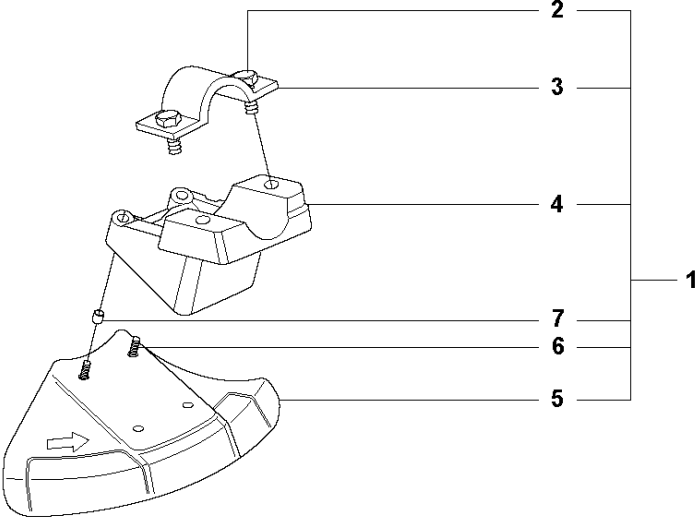

S 327LS, LX, LDX, RX, RDX, RJX, 323RII
ACCESSORIES

ACCESSORIES

323 RII, from 2012-01

Ref	Part No	Description	Remark	QTY KIT	
1	544 04 42-10	ACCESSORY BAG	Captive screws 323RII, 327Rx	1	
2	573 99 43-04	SCREW IHSCFMO	Captive screws	2	1
3	574 56 80-01	CLAMP	Captive screws	1	1
4	537 29 34-01	ADAPTER		1	1
5	574 56 49-02	BLADE GUARD	Captive screws	1	1
6	503 20 03-16	SCREW IHSCFM	Captive screws	4	1
7	574 03 95-01	LOCKING NUT	Captive screws	4	1
8	503 97 71-01	TRIMMER GUARD	327Lx, 327LDx	1	
9	503 21 07-16	SCREW IH SCT		1	8
10	503 79 88-01	BLADE		1	8
11	503 93 42-02	COMBI GUARD	323RII, 327Rx	1	
12	503 21 07-16	SCREW IH SCT		1	11
13	503 79 88-01	BLADE		1	11