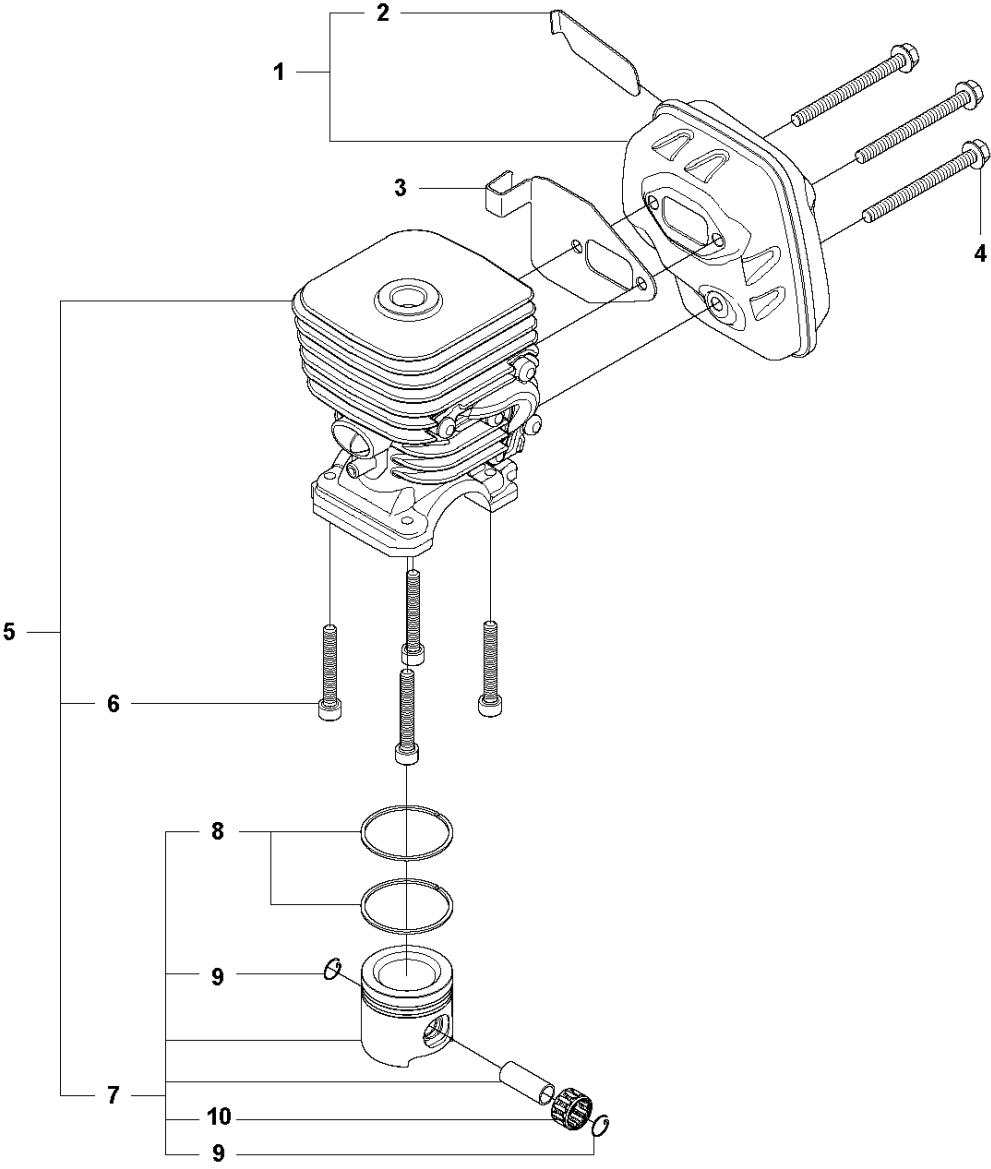

N 327LS, LX, LDX, RX, RDX, RJX, 323RII
CYLINDER PISTON & MUFFLER

CYLINDER, PISTON & MUFFLER

323 RII, from 2012-01

Ref	Part No	Description	Remark	QTY KIT	
1	537 22 17-04	MUFFLER ASSY	Cat.	1	
2	537 22 18-01	SPARK ARRESTER SCREEN		1	1
3	537 01 41-01	GASKET		1	
4	502 07 81-01	SCREW EHHFM		3	
5	537 08 51-03	CYLINDER	Ø=34mm	1	
6	503 20 07-35	SCREW IHSCFM		4	5
7	537 40 59-02	PISTON		1	5
8	537 40 62-01	PISTON RING		1	7
9	737 44 08-00	CIRCLIP		1	7
10	503 71 22-01	BEARING		1	7