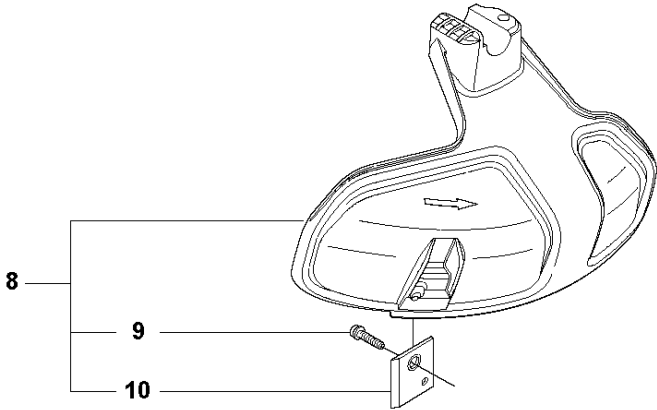

S 327LS, LX, LDX, RX, RDX, RJX, 323RII
ACCESSORIES

ACCESSORIES

323 RII, from 2012-01

Ref	Part No	Description	Remark	QTY KIT	
1	544 04 42-10	ACCESSORY BAG	Captive screws 323RII, 327Rx	1	
2	573 99 43-04	SCREW IHSCFMO	Captive screws	2	1
3	574 56 80-01	CLAMP	Captive screws	1	1
4	537 29 34-01	ADAPTER		1	1
5	574 56 49-02	BLADE GUARD	Captive screws	1	1
6	503 20 03-16	SCREW IHSCFM	Captive screws	4	1
7	574 03 95-01	LOCKING NUT	Captive screws	4	1
8	503 97 71-01	TRIMMER GUARD	327Lx, 327LDx	1	
9	503 21 07-16	SCREW IH SCT		1	8
10	503 79 88-01	BLADE		1	8
11	503 93 42-02	COMBI GUARD	323RII, 327Rx	1	
12	503 21 07-16	SCREW IH SCT		1	11
13	503 79 88-01	BLADE		1	11