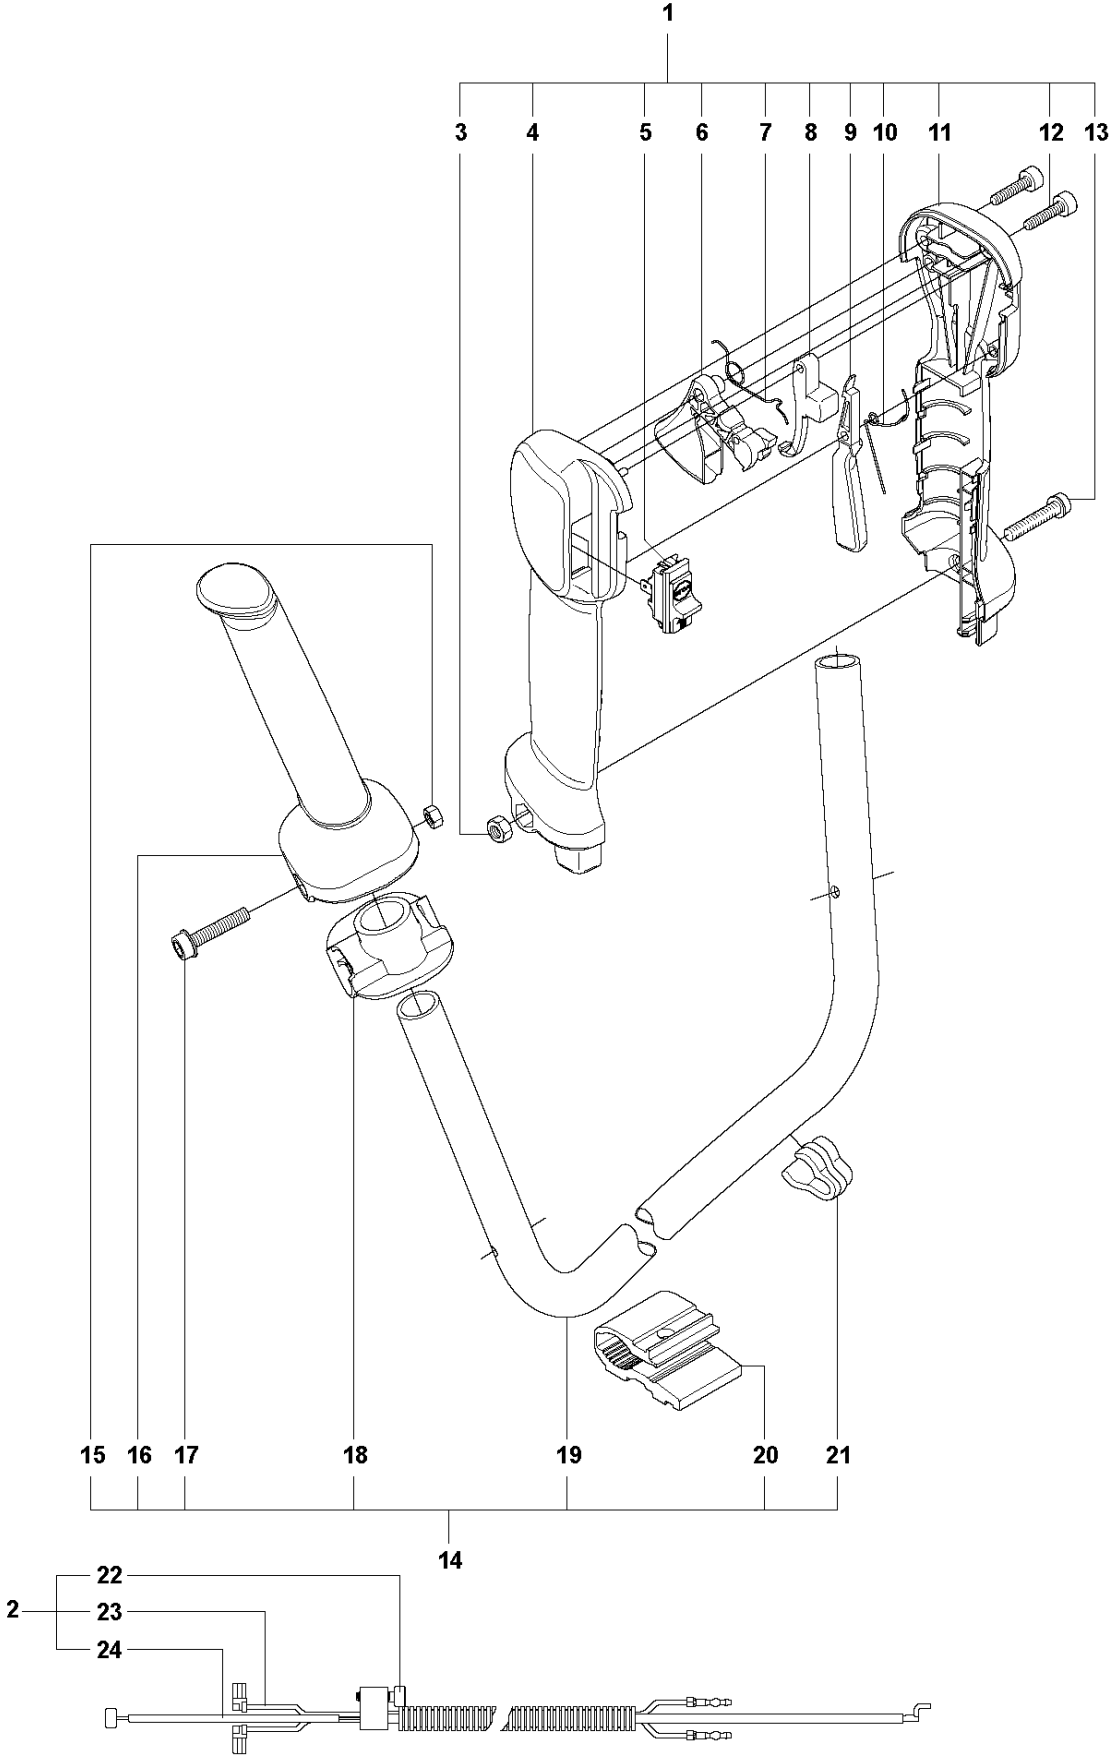

F 323RII, 327Rx
THROTTLE CONTROLS & HANDLE BAR

HANDLE & CONTROLS

323 RII, from 2012-01

Ref	Part No	Description	Remark	QTY KIT	
1	537 42 45-13	HANDLE SYSTEM		1	
2	502 65 41-01	WIRING		1	
3	503 22 10-13	HEXAGON NUT		1	1
4	537 16 02-03	HANDLE HALF	323 RII	1	1
5	537 41 90-01	SWITCH		1	1
6	506 49 77-01	THROTTLE CONTROL		1	9
7	537 17 42-01	SPRING THROTTLE TRIG		1	1
8	537 16 07-01	STARTER THROTTLE LOC		1	1
9	506 49 77-01	THROTTLE CONTROL		1	1,6
10	537 17 43-01	SPRING		1	1
11	537 16 03-01	HANDLE HALF	323 RII	1	1
12	503 21 66-18	SCREW IHSCCT		2	1
13	503 20 07-35	SCREW IHSCFM		1	1
14	503 72 43-09	HANDLEBAR		1	
15	731 23 14-01	HEXAGON NUT		1	14
16	537 17 28-01	HANDLE		1	14
17	503 20 02-45	SCREW IHSCFM		1	14
18	537 17 29-01	COVER		1	14
19	502 19 95-03	HANDLEBAR	High (323 RII)	1	14
20	503 75 00-01	HANDLEBAR BRACKET		1	14
21	502 21 12-01	STAPLE		1	14
22	503 21 66-18	SCREW IHSCCT		1	2
23	502 53 16-02	SHORT CIRCUIT CABLE		1	2
24	537 17 39-01	THROTTLE WIRE ASSY		1	2