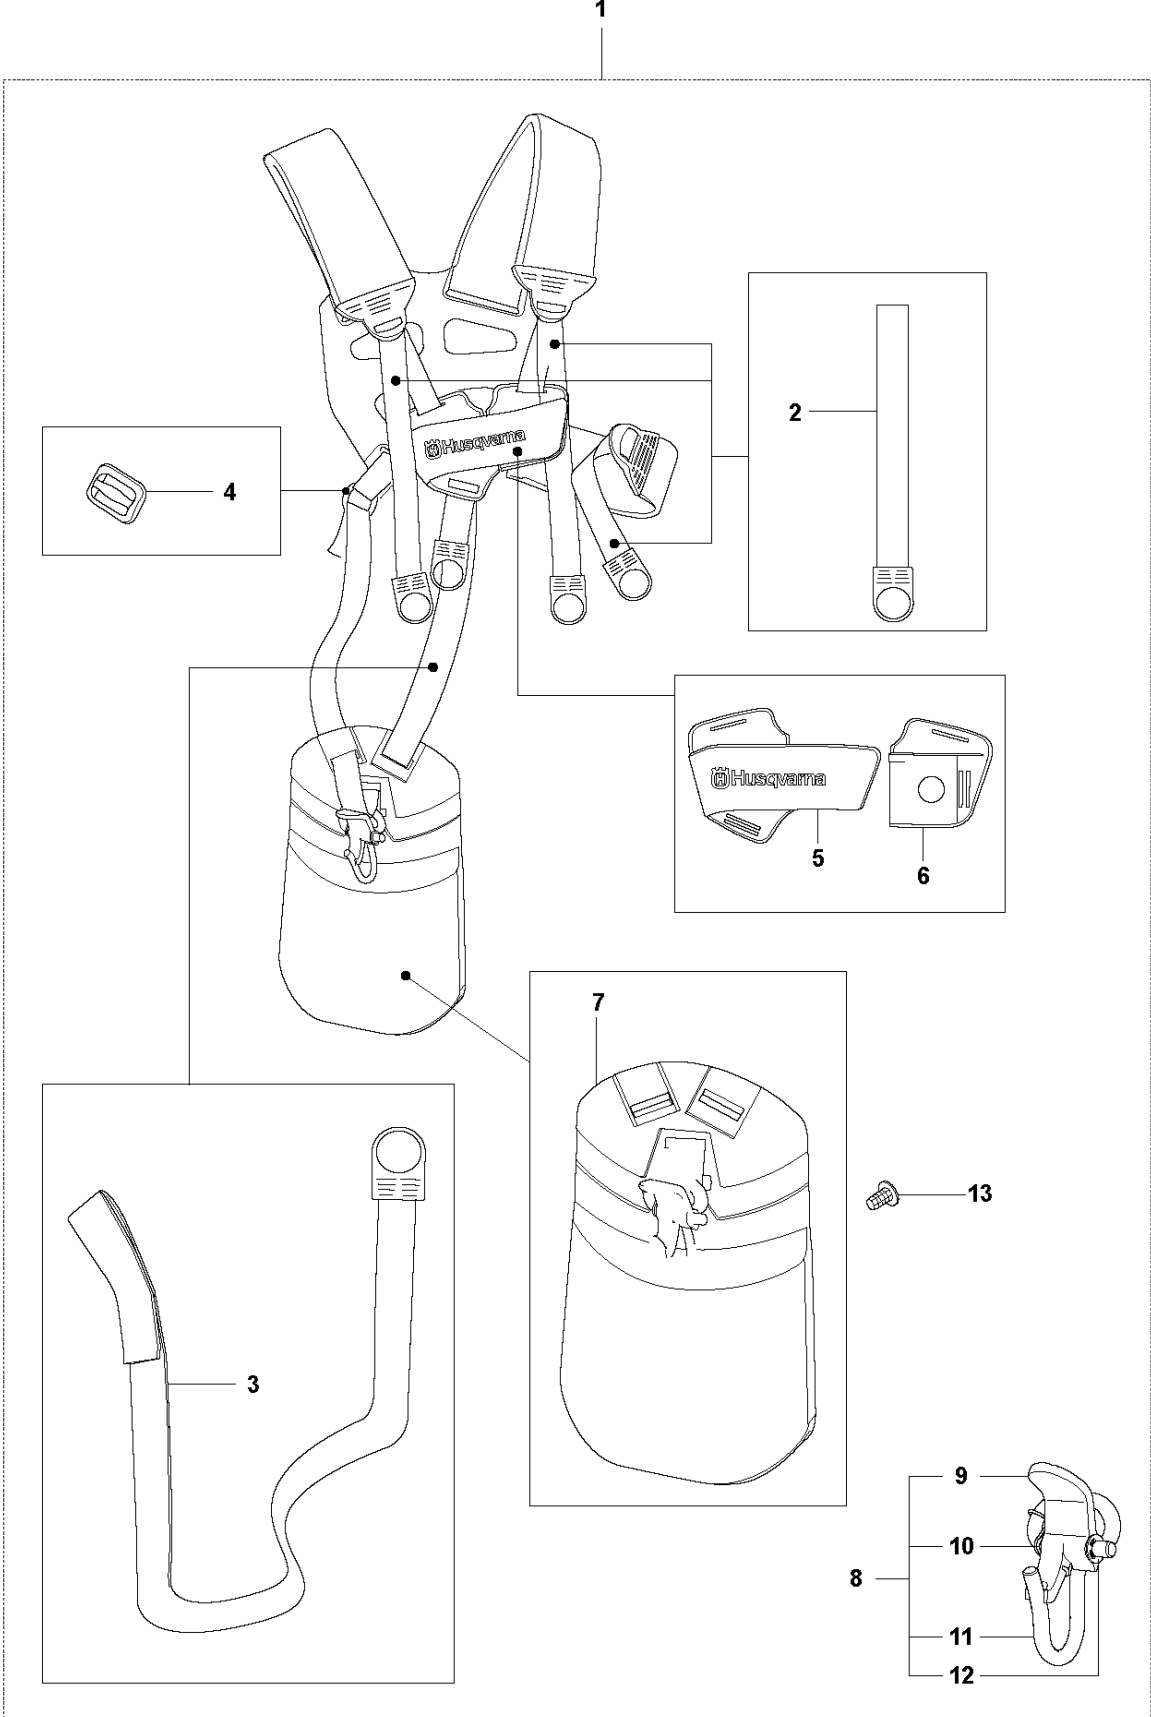

T Duo Balance
HARNESS

HARNESS

323 RII, from 2012-01

Ref	Part No	Description	Remark	QTY KIT	
1	537 27 57-01	HARNESS		1	
1	537 27 57-03	HARNESS	US	1	1
2	503 99 61-01	BAND		3	1
3	503 99 61-03	BAND		1	1
4	537 11 35-01	RETAINER		1	1
5	537 28 84-01	FRONT PIECE		1	1
6	537 28 83-01	FRONT PIECE		1	1
7	537 27 59-01	HIP PAD		1	1
8	502 02 28-01	HOOK		1	1
9	502 02 30-02	LOCK		1	1,8
10	586 34 10-01	SPRING		1	1,8
11	502 02 29-02	HOOK		1	1,8
12	735 31 09-20	E-CLIP		1	1,8
13	537 17 54-01	HIP PAD		3	1