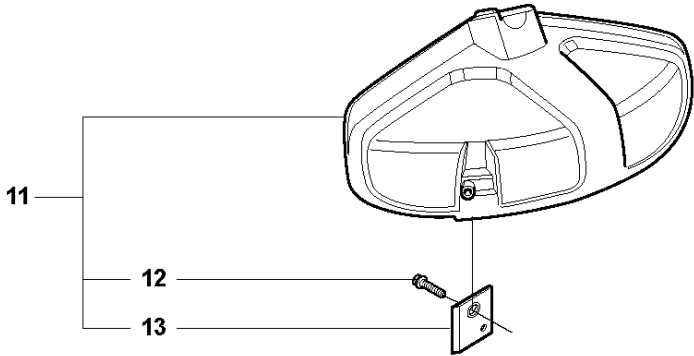

S 327LS, LX, LDX, RX, RDX, RJX, 323RII
ACCESSORIES

ACCESSORIES

323 RII, from 2012-01

Ref	Part No	Description	Remark	QTY KIT	
1	544 04 42-10	ACCESSORY BAG	Captive screws 323RII, 327Rx	1	
2	573 99 43-04	SCREW IHSCFMO	Captive screws	2	1
3	574 56 80-01	CLAMP	Captive screws	1	1
4	537 29 34-01	ADAPTER		1	1
5	574 56 49-02	BLADE GUARD	Captive screws	1	1
6	503 20 03-16	SCREW IHSCFM	Captive screws	4	1
7	574 03 95-01	LOCKING NUT	Captive screws	4	1
8	503 97 71-01	TRIMMER GUARD	327Lx, 327LDx	1	
9	503 21 07-16	SCREW IH SCT		1	8
10	503 79 88-01	BLADE		1	8
11	503 93 42-02	COMBI GUARD	323RII, 327Rx	1	
12	503 21 07-16	SCREW IH SCT		1	11
13	503 79 88-01	BLADE		1	11