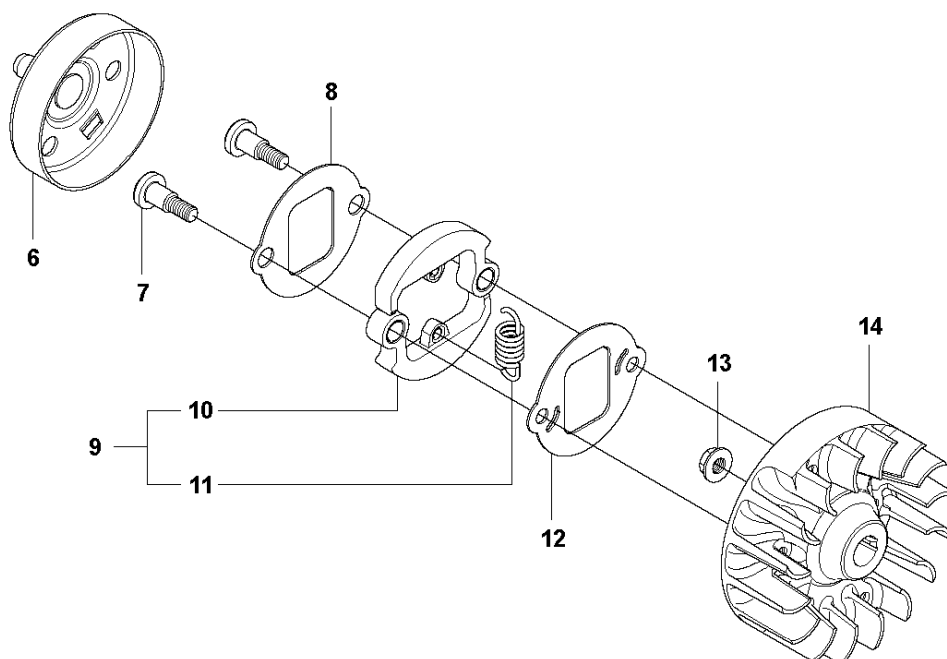

M 327LS, LX, LDX, RX, RDX, RJX, 323RII
IGNITION & CLUTCH

IGNITION SYSTEM & CLUTCH

323 RII, from 2012-01

Ref	Part No	Description	Remark	QTY	KIT
1	502 49 36-01	SHORT CIRCUIT CABLE		1	
2	537 43 43-01	SPARK PLUG CAP		1	
3	503 23 51-09	SPARK PLUG	Champion RCJ 6Y	1	
4	544 12 70-01	IGNITION MODULE		1	
5	503 21 66-18	SCREW IHCT		2	
6	537 23 75-01	CLUTCH DRUM ASSY		1	
7	503 84 29-02	SCREW		2	
8	537 04 67-02	WASHER		1	
9	537 03 22-01	CLUTCH ASSY		1	
10	503 84 28-01	CLUTCH SHOE		2	9
11	503 81 60-01	CLUTCH SPRING		1	9
12	537 04 68-02	WASHER		1	
13	731 71 16-51	HEXAGON NUT FLANGE		1	
14	537 24 96-02	FLYWHEEL		1	
15	501 48 56-01	CONTACT SPRING		1