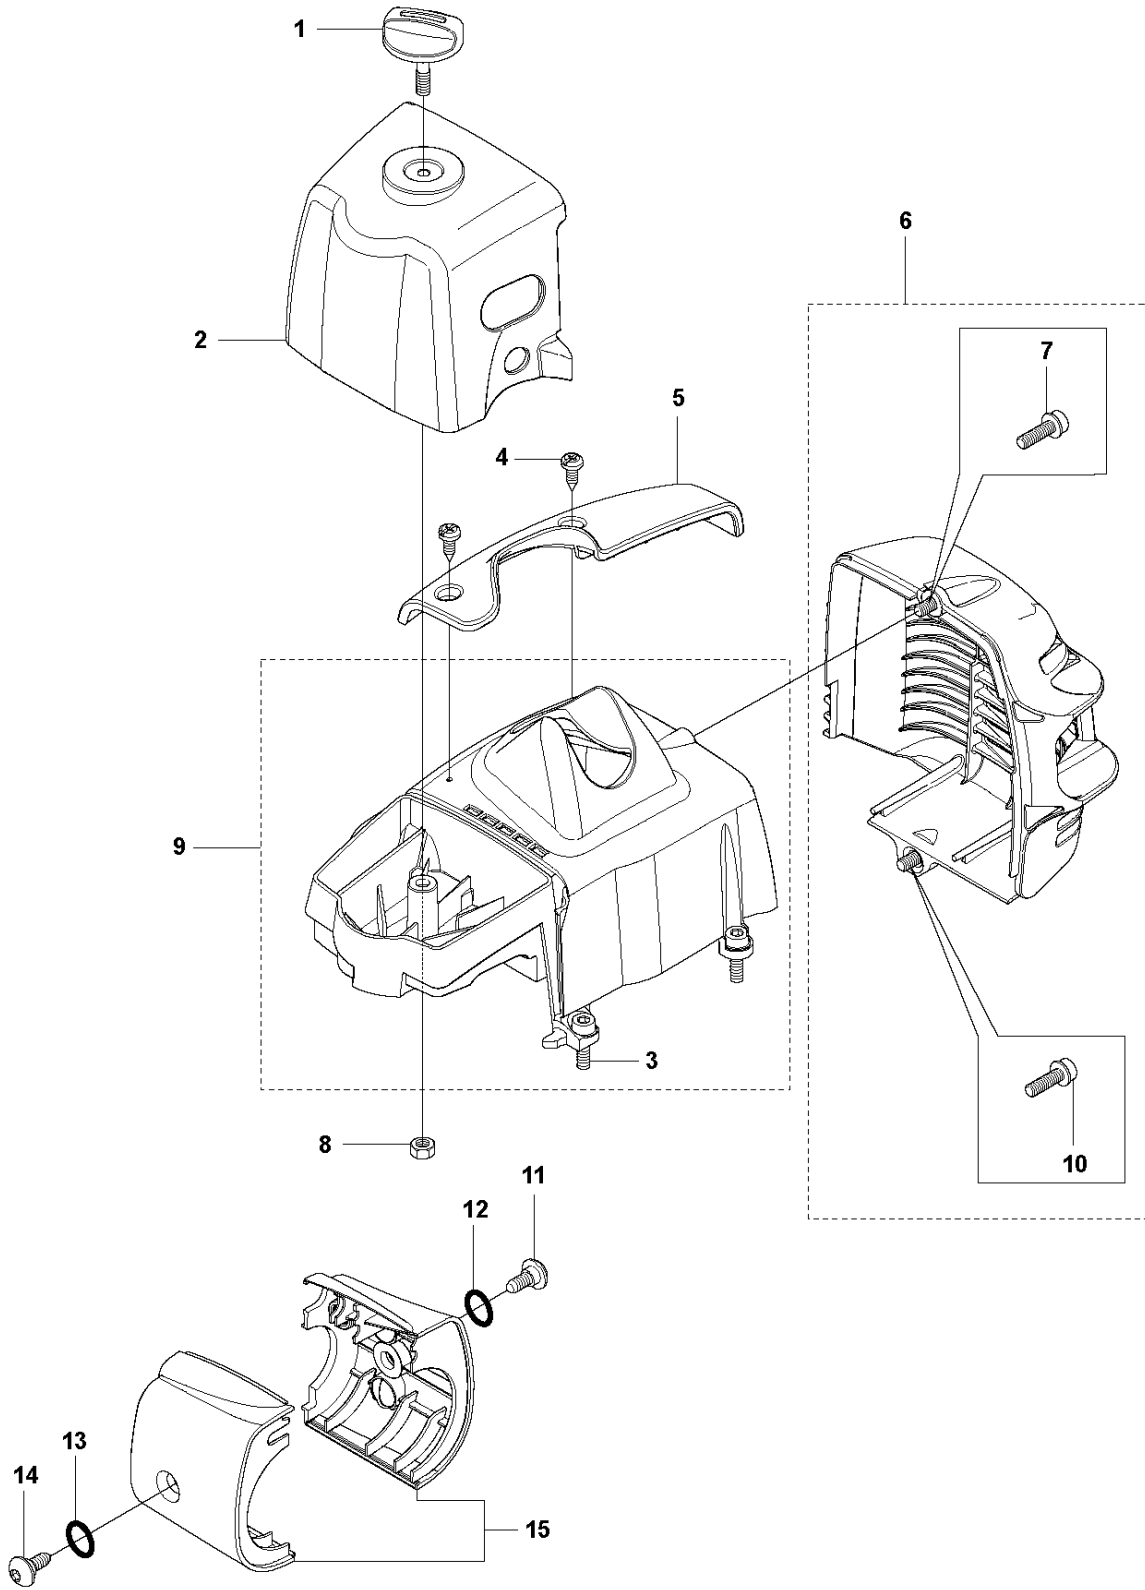

H2 327Lx, LDx, Rx, RDx, RJx,
COVERS

COVER

323 RII, from 2012-01

Ref	Part No	Description	Remark	QTY	KIT
1	537 21 32-10	KNOB		1	
2	502 48 13-01	FILTER COVER		1	
3	574 47 70-03	SCREW IHSCFMO	Captive screws	4	9
4	503 21 35-12	SCREW CCRPANT		2	
5	502 48 16-01	ARM PROTECTION		1	
6	544 84 81-02	HEAT PROTECTOR	Captive screws	1	
7	574 18 15-01	SCREW IHSCFTO	Captive screws	1	6
8	503 22 24-01	LOCK NUT		1	
9	574 35 39-01	CYLINDER COVER ASSY	Captive screws	1	
10	574 47 70-03	SCREW IHSCFMO	Captive screws	1	6
11	503 96 13-01	SCREW		1	
12	740 42 06-00	O-RING		1	
13	740 42 06-00	O-RING		1	
14	503 96 13-01	SCREW		1	
15	502 48 15-01	COVER		1