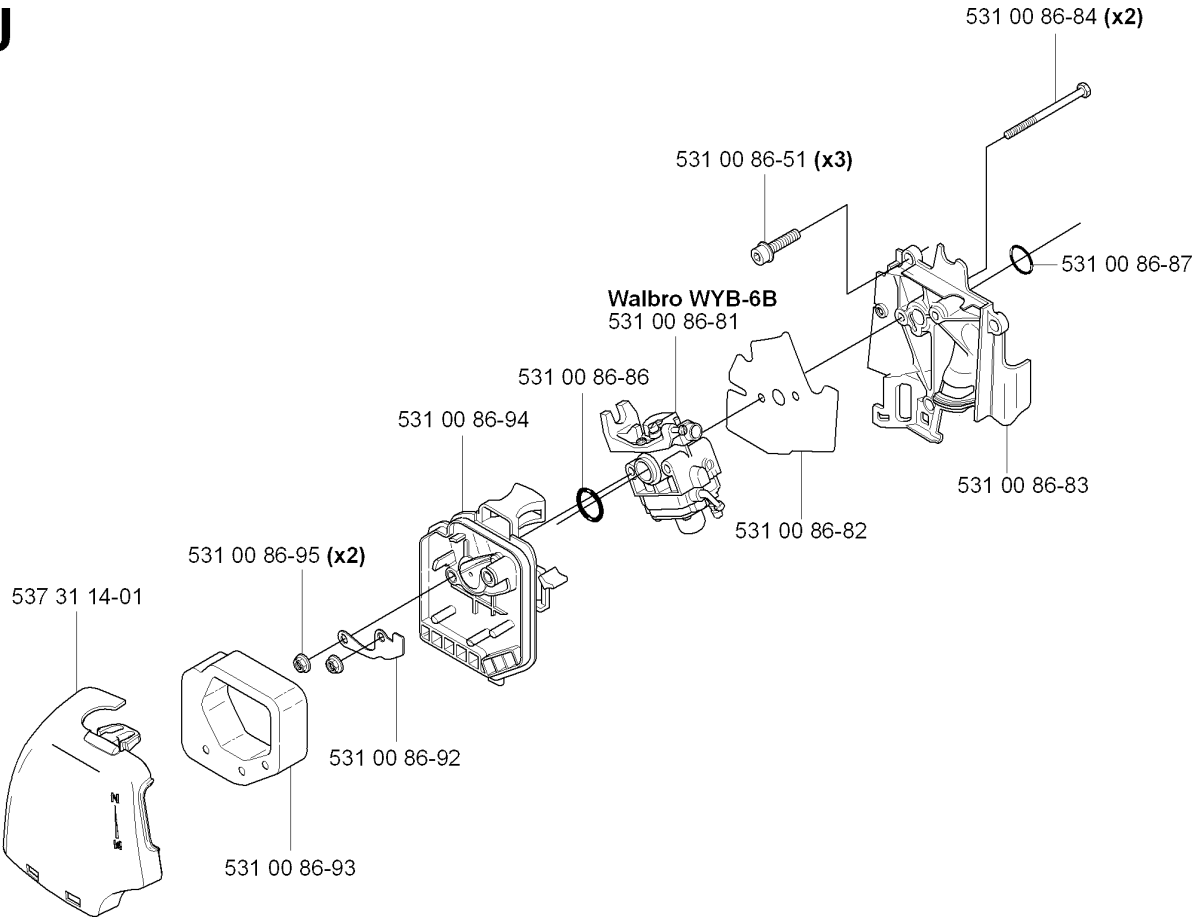

BEVEL GEAR

324 RX

Part No	Description	Remark	QTY KIT
503 20 07-12	SCREW IHSCFM		1
503 20 07-12	SCREW IHSCFM		1
503 20 07-25	SCREW IHSCFM		1
503 20 07-25	SCREW IHSCFM		1
503 20 14-12	SCREW IHSCFMO		1
503 20 14-12	SCREW IHSCFMO		1
503 20 15-01	SCREW IHHM		1
503 20 15-01	SCREW IHHM		1
503 25 24-01	BALL BEARING		1
503 25 24-01	BALL BEARING		1
503 85 63-01	NUT		1
503 85 63-01	NUT		1
503 93 55-01	CLAMP.GUARD		1
503 93 55-01	CLAMP.GUARD		1
537 19 92-02	BEVEL GEAR ASSY		1
537 23 49-01	DRIVER ASSY		1
537 23 49-01	DRIVER ASSY		1
537 28 56-01	SUPPORT FLANGE		1
537 28 56-01	SUPPORT FLANGE		1
537 29 26-01	CUP		1
537 29 26-01	CUP		1
537 34 25-01	BEVEL GEAR		1
725 23 70-51	SCREW		1
725 23 70-51	SCREW		1
735 31 11-00	CIRCLIP		1
735 31 11-00	CIRCLIP		1
735 31 25-10	CIRCLIP		1
735 31 25-10	CIRCLIP		1
735 31 28-10	CIRCLIP		1
735 31 28-10	CIRCLIP		1
738 21 98-00	BALL BEARING		1
738 21 98-00	BALL BEARING		1
738 21 99-00	BALL BEARING		1
738 21 99-00	BALL BEARING		1
738 21 99-02	BALL BEARING		1

J

CARBURETOR & AIR FILTER

324 RX

Part No	Description	Remark	QTY KIT
531 00 86-51	SCREW		3
531 00 86-81	CARBURETTOR		1
531 00 86-82	GASKET		1
531 00 86-83	MANIFOLD		1
531 00 86-84	SCREW		2
531 00 86-86	O-RING		1
531 00 86-87	O-RING		1
531 00 86-92	PLATE		1
531 00 86-93	AIR FILTER		1
531 00 86-94	AIR FILTER HOLDER		1
531 00 86-95	NUT		2
537 31 14-01	FILTER COVER		1