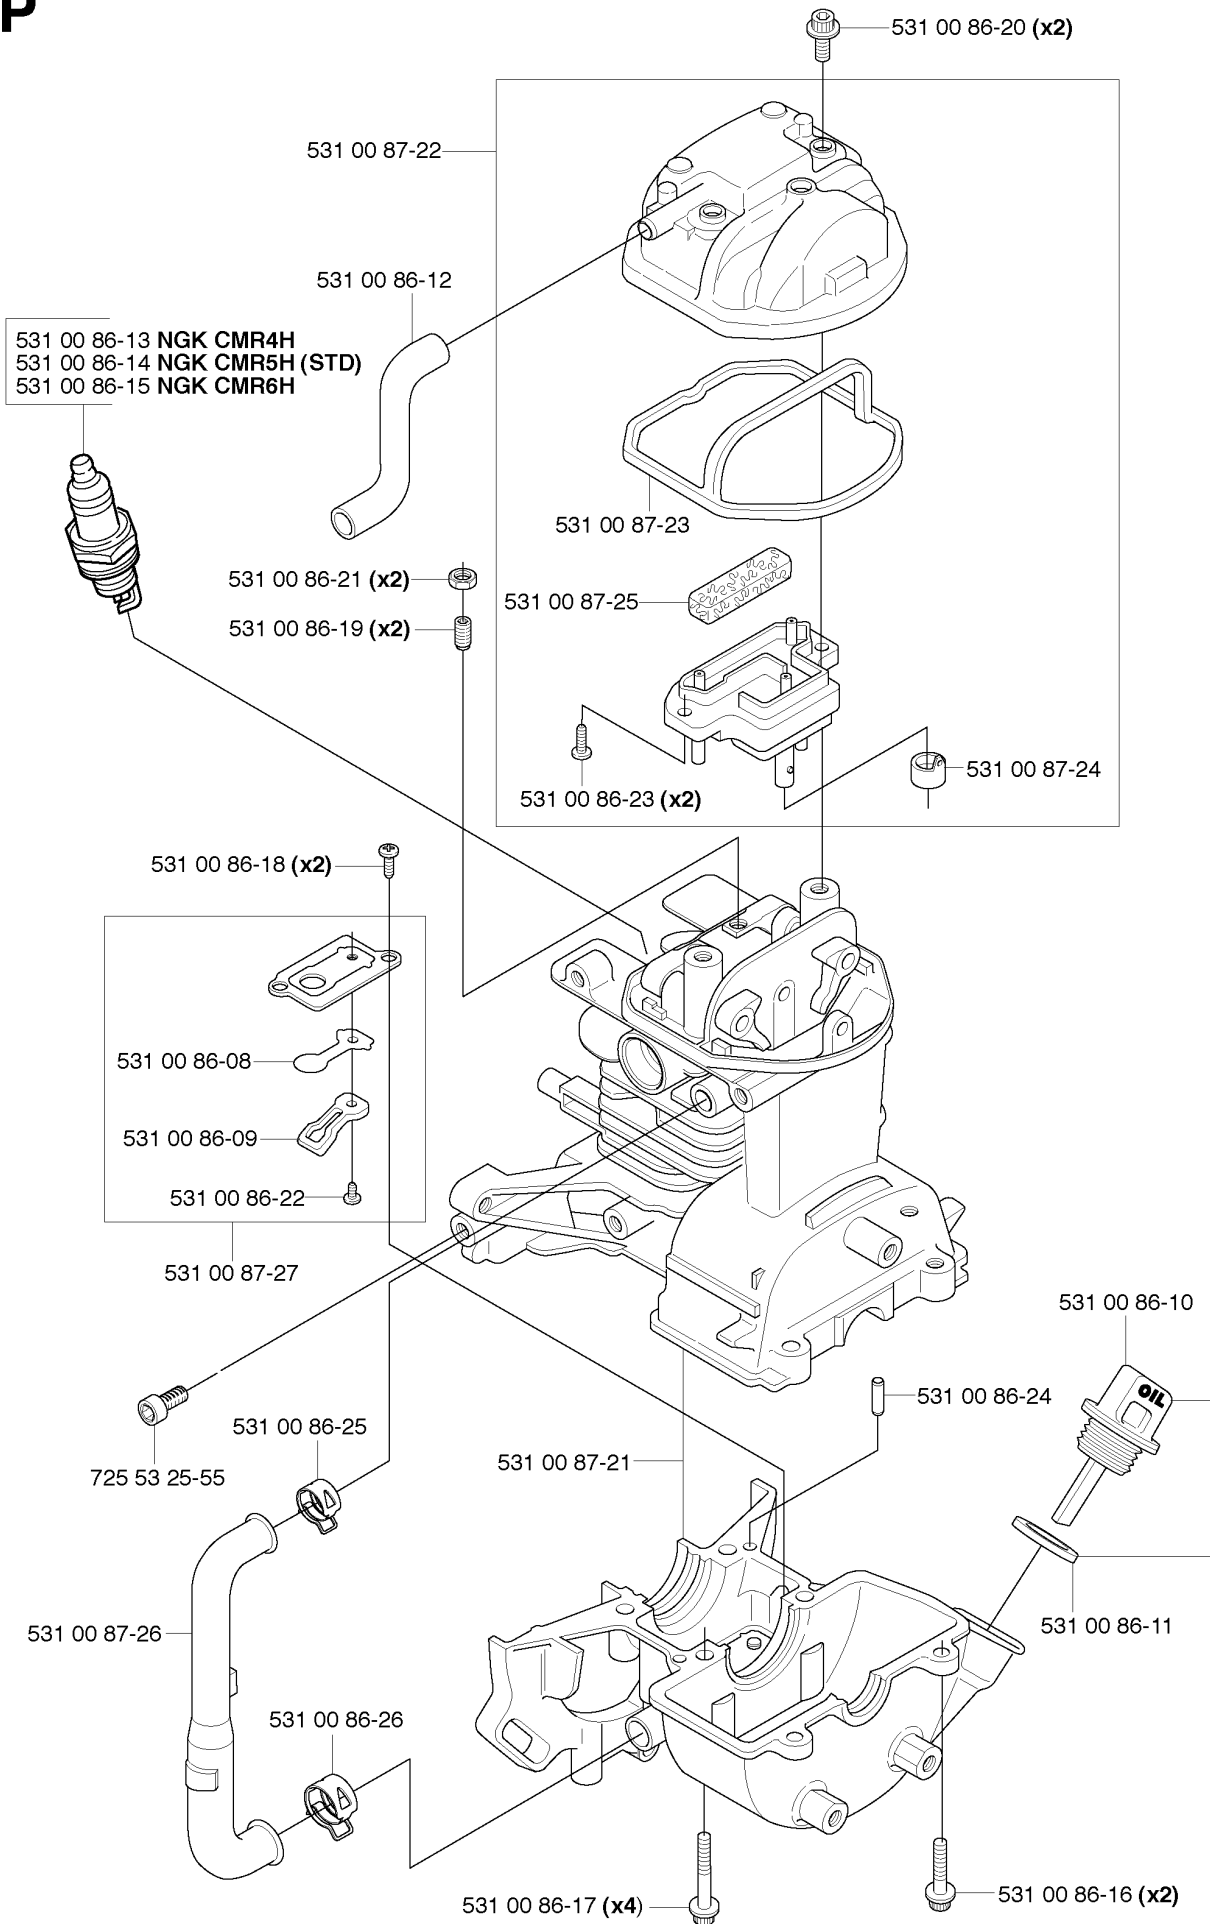

J

CARBURETOR & AIR FILTER

324 RX

Part No	Description	Remark	QTY KIT
531 00 86-51	SCREW		3
531 00 86-81	CARBURETTOR		1
531 00 86-82	GASKET		1
531 00 86-83	MANIFOLD		1
531 00 86-84	SCREW		2
531 00 86-86	O-RING		1
531 00 86-87	O-RING		1
531 00 86-92	PLATE		1
531 00 86-93	AIR FILTER		1
531 00 86-94	AIR FILTER HOLDER		1
531 00 86-95	NUT		2
537 31 14-01	FILTER COVER		1

N

CLUTCH

324 RX

Part No	Description	Remark	QTY KIT
503 21 68-25	SCREW IHSCFT		2
503 25 05-01	BALL BEARING		1
503 96 13-01	SCREW		2
503 97 21-01	COVER		1
522 55 29-01	CLUTCH DRUM ASSY		1
531 00 86-16	SCREW		3
531 00 86-54	FAN HOUSING		1
531 00 86-55	CLUTCH ASSY		1
531 00 86-56	SCREW		2
531 00 86-57	WASHER		2
531 00 87-29	WASHER		2
537 30 96-01	COMPRESSION SLEEVE		1
537 31 10-01	CLUTCH COVER		1
537 31 11-01	CLUTCH DRUM		1
537 33 67-01	CIRCLIP		1
725 53 70-55	SCREW IHSCM		4

P

CYLINDER & CRANKCASE

324 RX

Part No	Description	Remark	QTY KIT
531 00 86-08	SPARE PARTS		1
531 00 86-09	DEFLECTION LIMITER		1
531 00 86-10	SPARE PARTS		1
531 00 86-11	GASKET		1
531 00 86-12	OIL HOSE		1
531 00 86-13	SPARK PLUG		1
531 00 86-14	SPARK PLUG		1
531 00 86-15	SPARK PLUG		1
531 00 86-16	SCREW		2
531 00 86-17	SCREW		4
531 00 86-18	SCREW		2
531 00 86-19	ADJUSTER		2
531 00 86-20	SCREW		2
531 00 86-21	LOCK NUT		2
531 00 86-22	SCREW		1
531 00 86-23	SCREW		2
531 00 86-24	SPRING PIN		1
531 00 86-25	HOSE CLAMP		1
531 00 86-26	HOSE CLAMP		1
531 00 87-21	CRANKCASE		1
531 00 87-22	COVER		1
531 00 87-23	GASKET		1
531 00 87-24	GROMMET		1
531 00 87-25	FILTER		1
531 00 87-26	OIL HOSE		1
531 00 87-27	NON RETURN VALVE		1
725 53 25-55	SCREW IHSCM		1