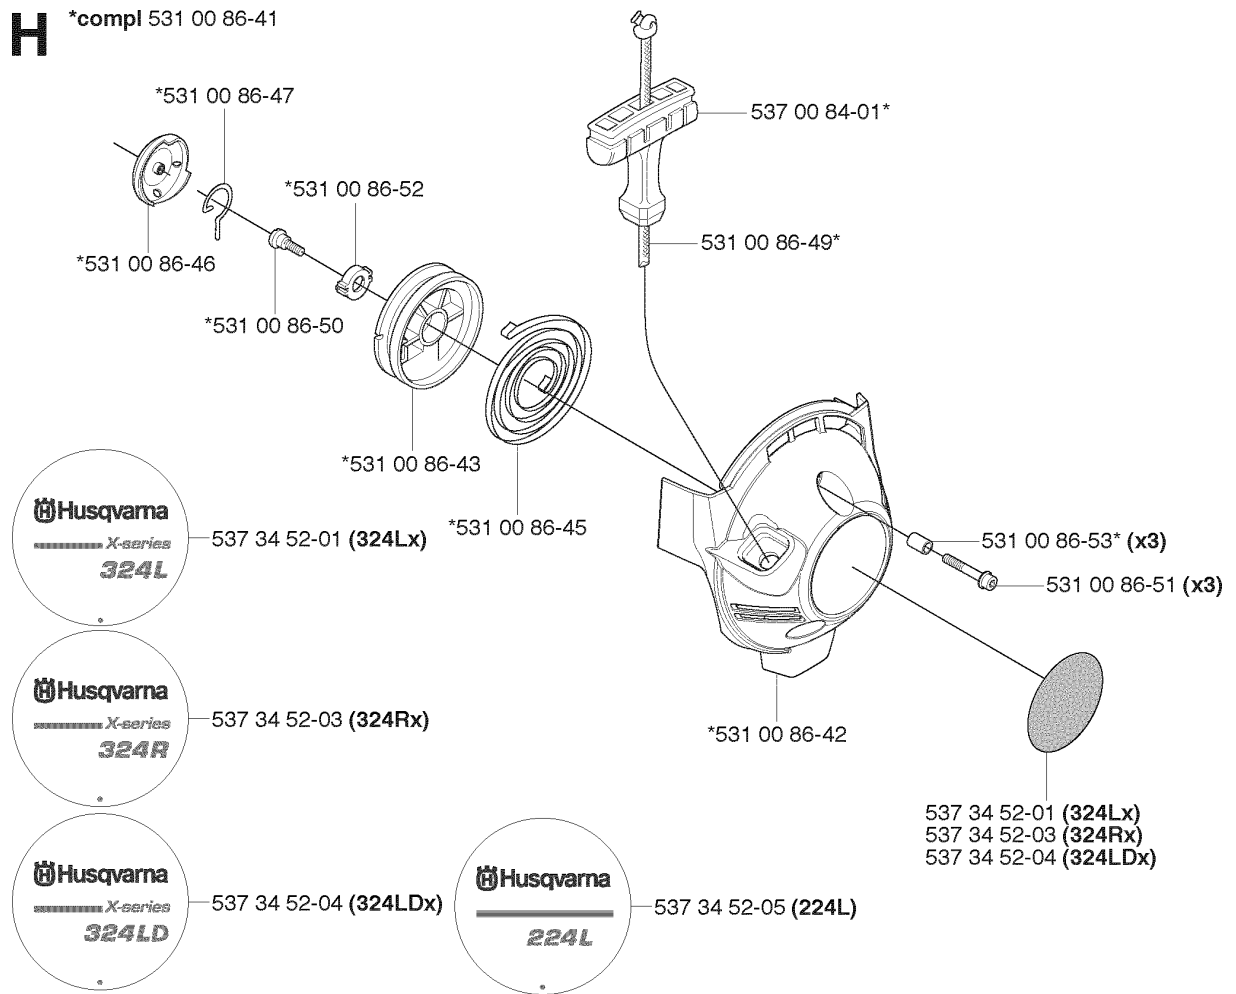

Q

PISTON & CRANKSHAFT

324 RX

Part No	Description	Remark	QTY KIT
531 00 86-27	KIT		1
531 00 86-28	PISTON		1
531 00 86-29	PISTON PIN		1
531 00 86-30	CRANKSHAFT ASSY		1
531 00 86-31	SEALING RING		1
531 00 86-32	SEALING RING		1
531 00 86-33	SEALING		1
531 00 86-34	SHAFT		1
531 00 86-35	SPARE PARTS		1
531 00 86-36	SPARE PARTS		1
531 00 86-37	VALVE		1
531 00 86-38	VALVE		1
531 00 86-39	SPRING		2
531 00 86-40	SPARE PARTS		2

SHAFT & HANDLE

324 RX

Ref	Part No	Description	Remark	QTY KIT
503 72 43-09	503 72 43-09	HANDLEBAR		1
537 17 28-01	537 17 28-01	HANDLE		1
537 17 29-01	537 17 29-01	COVER		1
503 20 02-45	503 20 02-45	SCREW IHSCFM		1
503 88 88-01	503 88 88-01	TUBE		1
503 86 45-01	503 86 45-01	DRIVE SHAFT		1
537 31 11-01	537 31 11-01	CLUTCH DRUM		1
725 23 86-51	725 23 86-51	SCREW EHHM		1
502 20 38-01	502 20 38-01	KNOB		1
503 72 29-01	503 72 29-01	COVER		1
731 23 14-01	731 23 14-01	HEXAGON NUT		1
503 75 00-01	503 75 00-01	HANDLEBAR BRACKET		1
502 21 12-01	502 21 12-01	STAPLE		1
502 21 12-01	502 21 12-01	STAPLE		1
503 21 75-25	503 21 75-25	SCREW IHSCFT		2
503 88 23-01	503 88 23-01	BRACKET		1
503 20 07-16	503 20 07-16	SCREW IHSCFM		1
503 94 10-01	503 94 10-01	HOOK		1
731 23 14-01	731 23 14-01	HEXAGON NUT		1
502 19 71-01	502 19 71-01	SQUARE NUT		1
537 02 76-01	589 29 51-01	LABEL		1