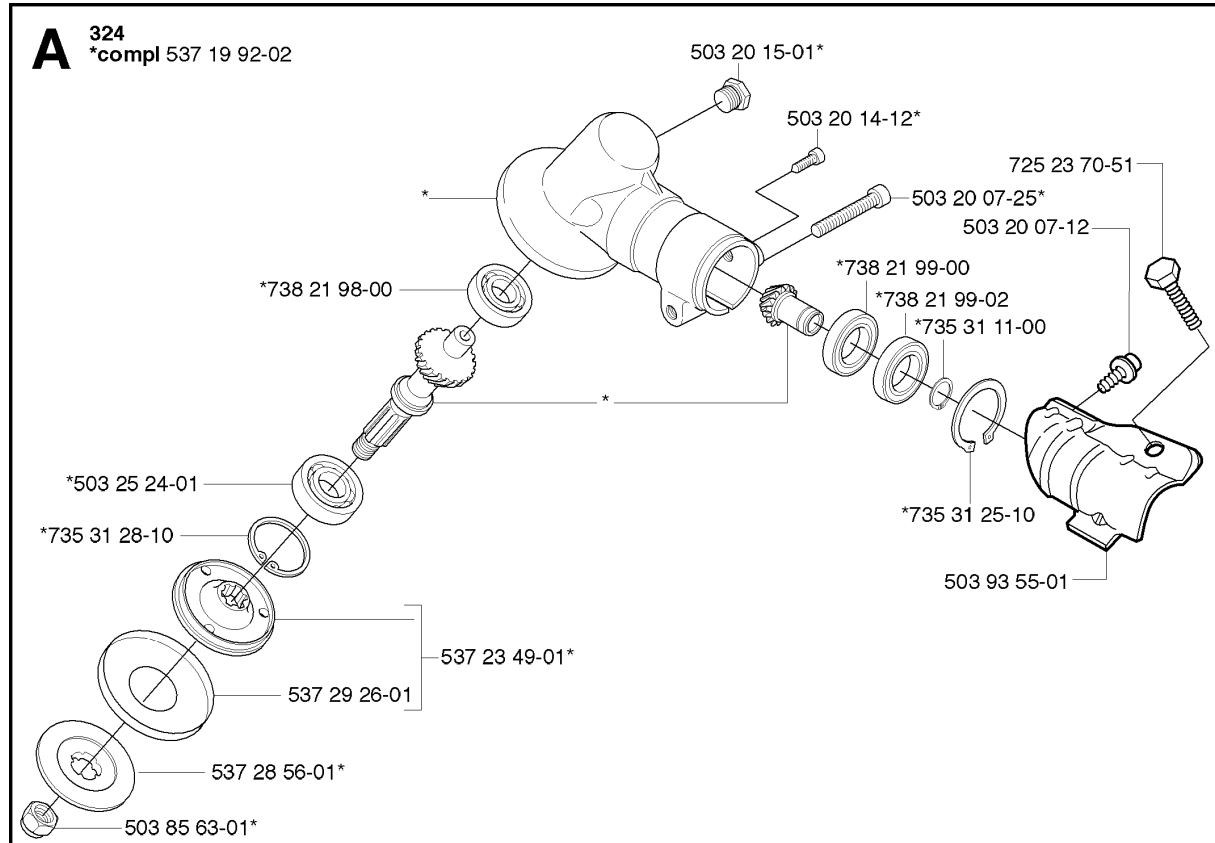

BEVEL GEAR

324 RX

Part No	Description	Remark	QTY KIT
503 20 07-12	SCREW IHSCFM		1
503 20 07-12	SCREW IHSCFM		1
503 20 07-25	SCREW IHSCFM		1
503 20 07-25	SCREW IHSCFM		1
503 20 14-12	SCREW IHSCFMO		1
503 20 14-12	SCREW IHSCFMO		1
503 20 15-01	SCREW IHHM		1
503 20 15-01	SCREW IHHM		1
503 25 24-01	BALL BEARING		1
503 25 24-01	BALL BEARING		1
503 85 63-01	NUT		1
503 85 63-01	NUT		1
503 93 55-01	CLAMP.GUARD		1
503 93 55-01	CLAMP.GUARD		1
537 19 92-02	BEVEL GEAR ASSY		1
537 23 49-01	DRIVER ASSY		1
537 23 49-01	DRIVER ASSY		1
537 28 56-01	SUPPORT FLANGE		1
537 28 56-01	SUPPORT FLANGE		1
537 29 26-01	CUP		1
537 29 26-01	CUP		1
537 34 25-01	BEVEL GEAR		1
725 23 70-51	SCREW		1
725 23 70-51	SCREW		1
735 31 11-00	CIRCLIP		1
735 31 11-00	CIRCLIP		1
735 31 25-10	CIRCLIP		1
735 31 25-10	CIRCLIP		1
735 31 28-10	CIRCLIP		1
735 31 28-10	CIRCLIP		1
738 21 98-00	BALL BEARING		1
738 21 98-00	BALL BEARING		1
738 21 99-00	BALL BEARING		1
738 21 99-00	BALL BEARING		1
738 21 99-02	BALL BEARING		1

J

CARBURETOR & AIR FILTER

324 RX

Part No	Description	Remark	QTY KIT
531 00 86-51	SCREW		3
531 00 86-81	CARBURETTOR		1
531 00 86-82	GASKET		1
531 00 86-83	MANIFOLD		1
531 00 86-84	SCREW		2
531 00 86-86	O-RING		1
531 00 86-87	O-RING		1
531 00 86-92	PLATE		1
531 00 86-93	AIR FILTER		1
531 00 86-94	AIR FILTER HOLDER		1
531 00 86-95	NUT		2
537 31 14-01	FILTER COVER		1