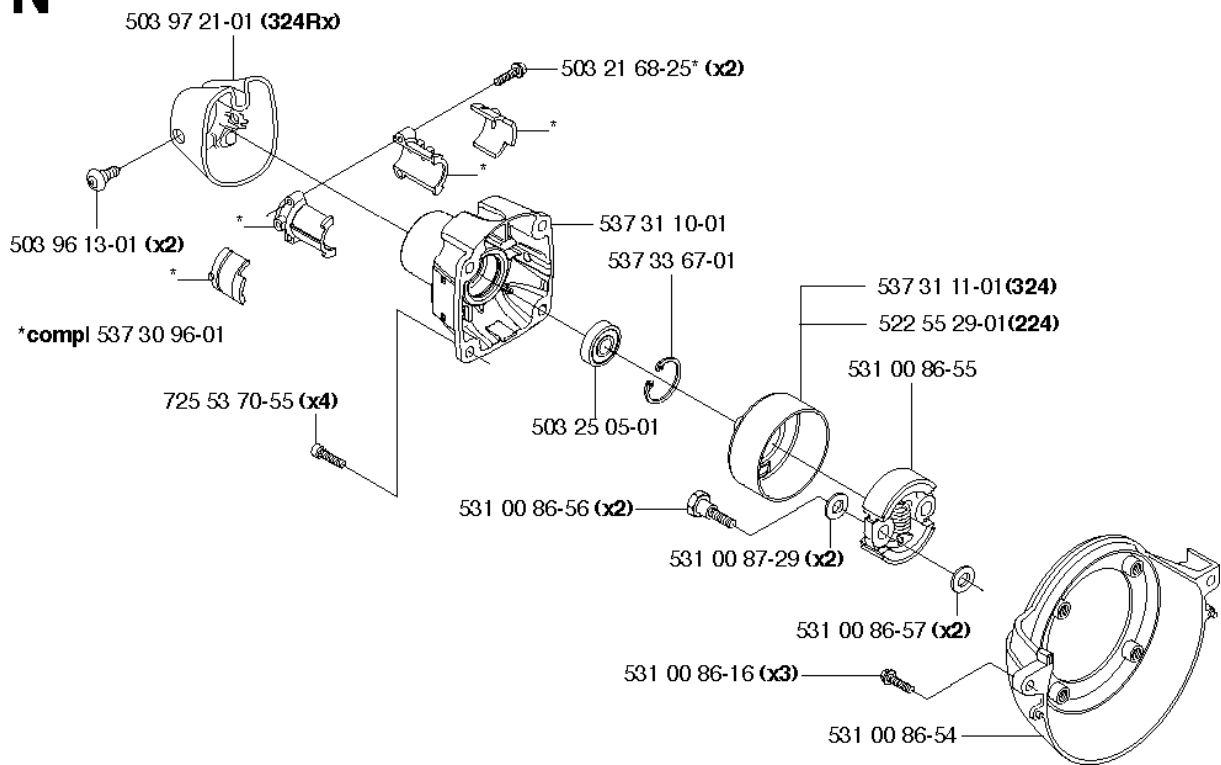

S *compl 531 00 86-81 Walbro WYB-6B

Walbro WYB-6B

CARBURETOR DETAILS

324 RX

Part No	Description	Remark	QTY KIT
531 00 24-43	SCREW		1
531 00 86-59	GASKET		1
531 00 86-60	GASKET		1
531 00 86-61	SPARE PARTS		1
531 00 86-62	SPARE PARTS		1
531 00 86-63	PUMP HOUSING		1
531 00 86-64	HOUSING		1
531 00 86-65	FILTER		1
531 00 86-66	NEEDLE VALVE		1
531 00 86-67	SPRING		1
531 00 86-68	SCREW		1
531 00 86-69	SHAFT		1
531 00 86-70	LEVER		1
531 00 86-71	CIRCLIP		1
531 00 86-72	O-RING		1
531 00 86-73	HUB CAP		1
531 00 86-74	SWIVEL		1
531 00 86-75	SCREW		2
531 00 86-76	SCREW		4
531 00 86-77	SPRING		1
531 00 86-78	WASHER		1
531 00 86-79	SPARE PARTS		1
531 00 86-81	CARBURETTOR		1
531 00 86-86	O-RING		1
531 00 86-88	SPARE PARTS		1
531 00 86-89	SPARE PARTS		1
531 00 86-90	SPARE PARTS		1
531 00 86-91	SPARE PARTS		1
544 19 33-01	CARBURETTOR		1

N

CLUTCH

324 RX

Part No	Description	Remark	QTY KIT
503 21 68-25	SCREW IHSCFT		2
503 25 05-01	BALL BEARING		1
503 96 13-01	SCREW		2
503 97 21-01	COVER		1
522 55 29-01	CLUTCH DRUM ASSY		1
531 00 86-16	SCREW		3
531 00 86-54	FAN HOUSING		1
531 00 86-55	CLUTCH ASSY		1
531 00 86-56	SCREW		2
531 00 86-57	WASHER		2
531 00 87-29	WASHER		2
537 30 96-01	COMPRESSION SLEEVE		1
537 31 10-01	CLUTCH COVER		1
537 31 11-01	CLUTCH DRUM		1
537 33 67-01	CIRCLIP		1
725 53 70-55	SCREW IHSCM		4