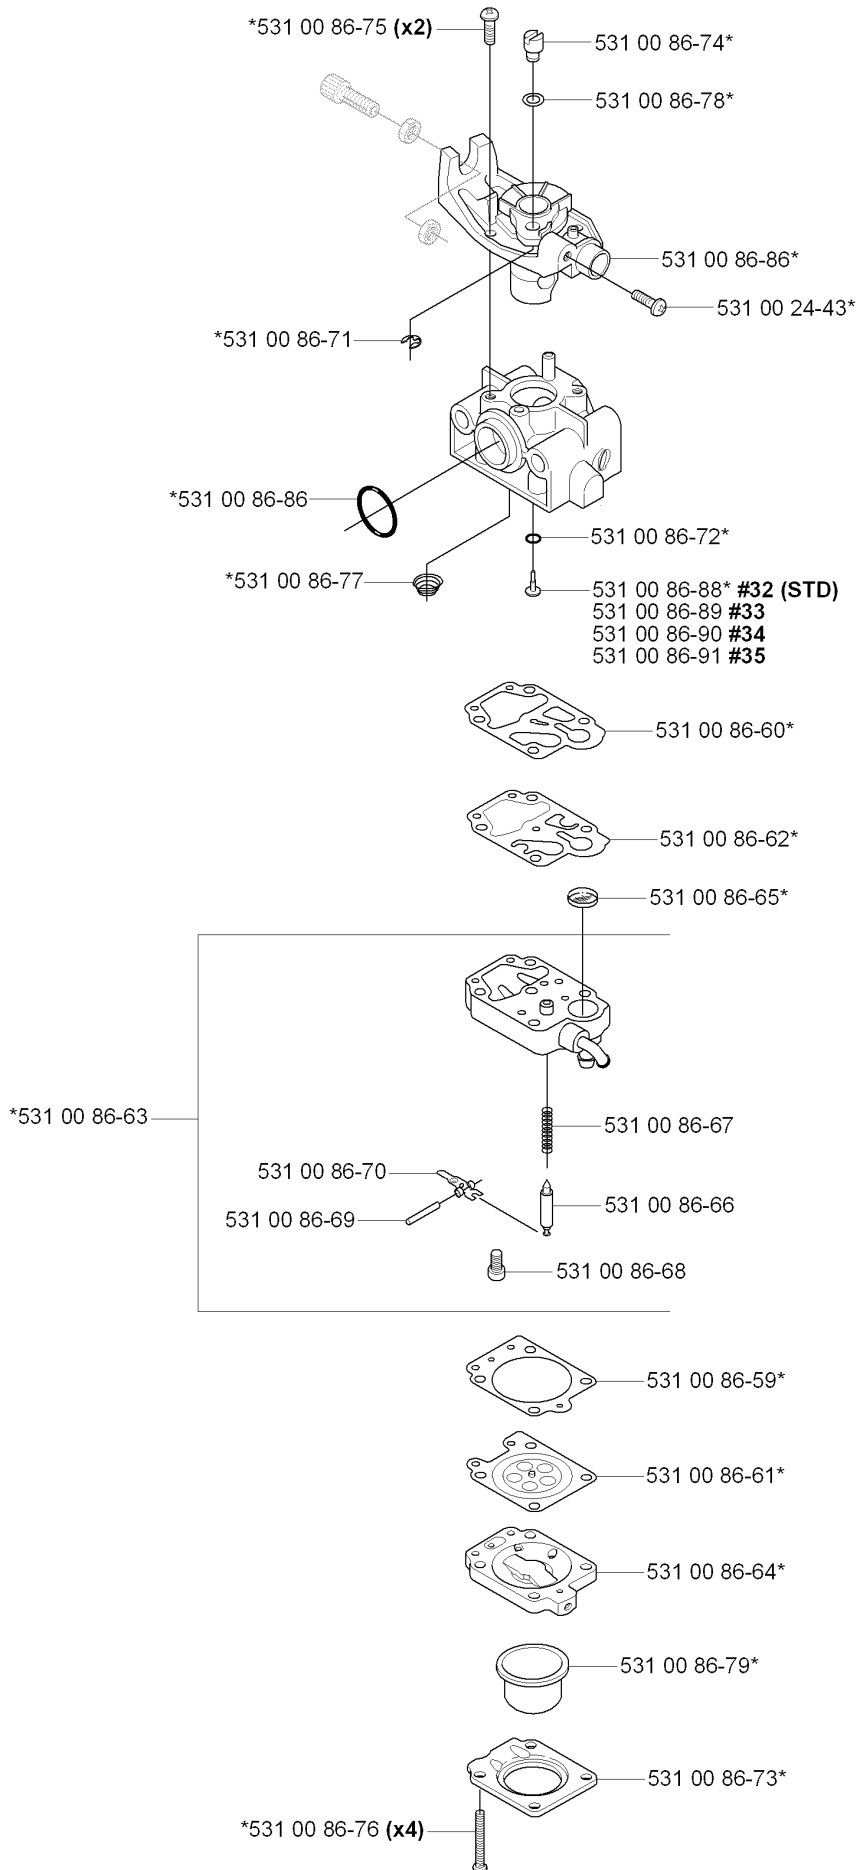

S *compl 531 00 86-81 Walbro WYB-6B

Walbro WYB-6B