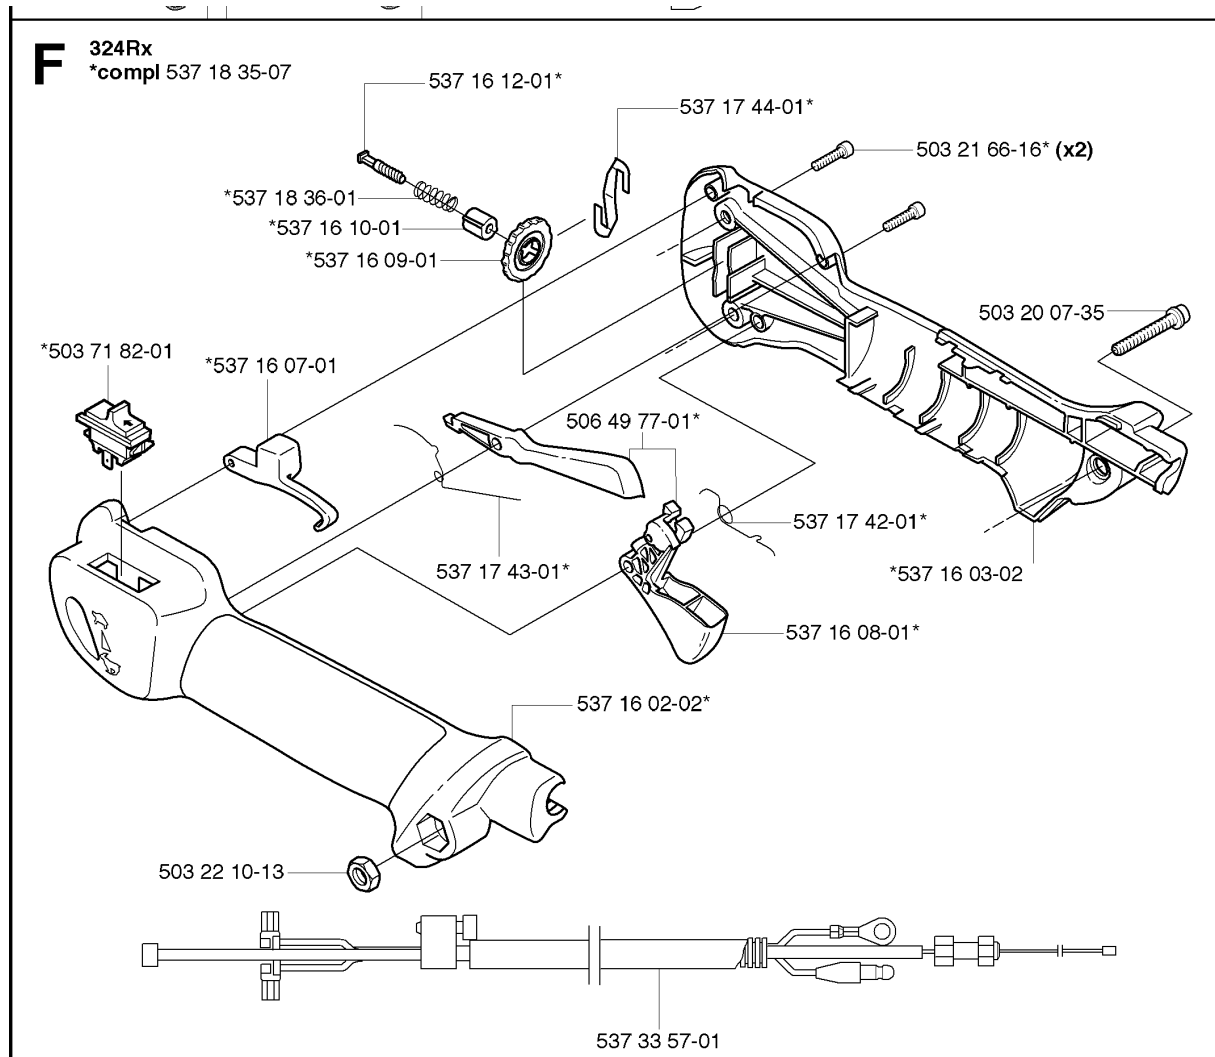

HANDLE & CONTROLS

324 RX

Part No	Description	Remark	QTY KIT
503 20 07-35	SCREW IHSCFM		1
503 21 66-16	SCREW IHSCT		2
503 22 10-13	HEXAGON NUT		1
503 71 82-01	SWITCH		1
506 49 77-01	THROTTLE CONTROL		1
537 16 02-02	HANDLE HALF	Replaced by 537 18 35-07 HANDLE SYSTEM cpl	1
537 16 02-09	HANDLE HALF	Without hole for Steering wheel assy	1
537 16 03-02	HANDLE HALF		1
537 16 07-01	STARTER THROTTLE LOC		1
537 16 08-01	THROTTLE TRIGGER		1
537 16 09-01	STEERING WHEEL	Does not fit with HANDLE HALF 537 16 02-09	1
537 16 10-01	HUB	Does not fit with HANDLE HALF 537 16 02-09	1
537 16 12-01	SCREW	Does not fit with HANDLE HALF 537 16 02-09	1
537 17 42-01	SPRING THROTTLE TRIG		1
537 17 43-01	SPRING		1
537 17 44-01	SPRING	Does not fit with HANDLE HALF 537 16 02-09	1
537 18 35-07	HANDLE SYSTEM		1
537 18 36-01	SPRING	Does not fit with HANDLE HALF 537 16 02-09	1
537 33 57-01	WIRING ASSY		1