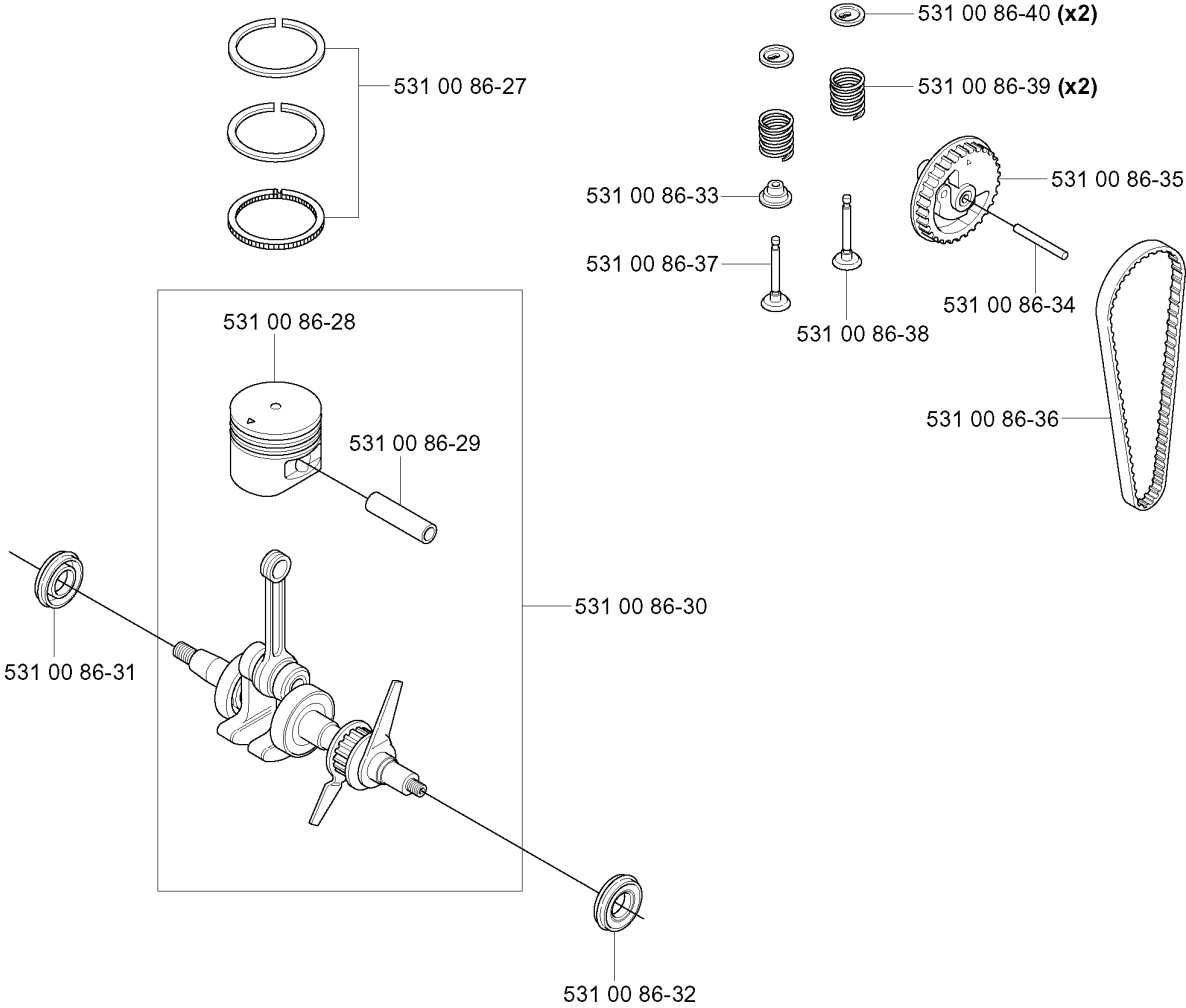

Q

PISTON & CRANKSHAFT

324 RX

Part No	Description	Remark	QTY KIT
531 00 86-27	KIT		1
531 00 86-28	PISTON		1
531 00 86-29	PISTON PIN		1
531 00 86-30	CRANKSHAFT ASSY		1
531 00 86-31	SEALING RING		1
531 00 86-32	SEALING RING		1
531 00 86-33	SEALING		1
531 00 86-34	SHAFT		1
531 00 86-35	SPARE PARTS		1
531 00 86-36	SPARE PARTS		1
531 00 86-37	VALVE		1
531 00 86-38	VALVE		1
531 00 86-39	SPRING		2
531 00 86-40	SPARE PARTS		2

SHAFT & HANDLE

324 RX

Ref	Part No	Description	Remark	QTY KIT
503 72 43-09	503 72 43-09	HANDLEBAR		1
537 17 28-01	537 17 28-01	HANDLE		1
537 17 29-01	537 17 29-01	COVER		1
503 20 02-45	503 20 02-45	SCREW IHSCFM		1
503 88 88-01	503 88 88-01	TUBE		1
503 86 45-01	503 86 45-01	DRIVE SHAFT		1
537 31 11-01	537 31 11-01	CLUTCH DRUM		1
725 23 86-51	725 23 86-51	SCREW EHHM		1
502 20 38-01	502 20 38-01	KNOB		1
503 72 29-01	503 72 29-01	COVER		1
731 23 14-01	731 23 14-01	HEXAGON NUT		1
503 75 00-01	503 75 00-01	HANDLEBAR BRACKET		1
502 21 12-01	502 21 12-01	STAPLE		1
502 21 12-01	502 21 12-01	STAPLE		1
503 21 75-25	503 21 75-25	SCREW IHSCFT		2
503 88 23-01	503 88 23-01	BRACKET		1
503 20 07-16	503 20 07-16	SCREW IHSCFM		1
503 94 10-01	503 94 10-01	HOOK		1
731 23 14-01	731 23 14-01	HEXAGON NUT		1
502 19 71-01	502 19 71-01	SQUARE NUT		1
537 02 76-01	589 29 51-01	LABEL		1