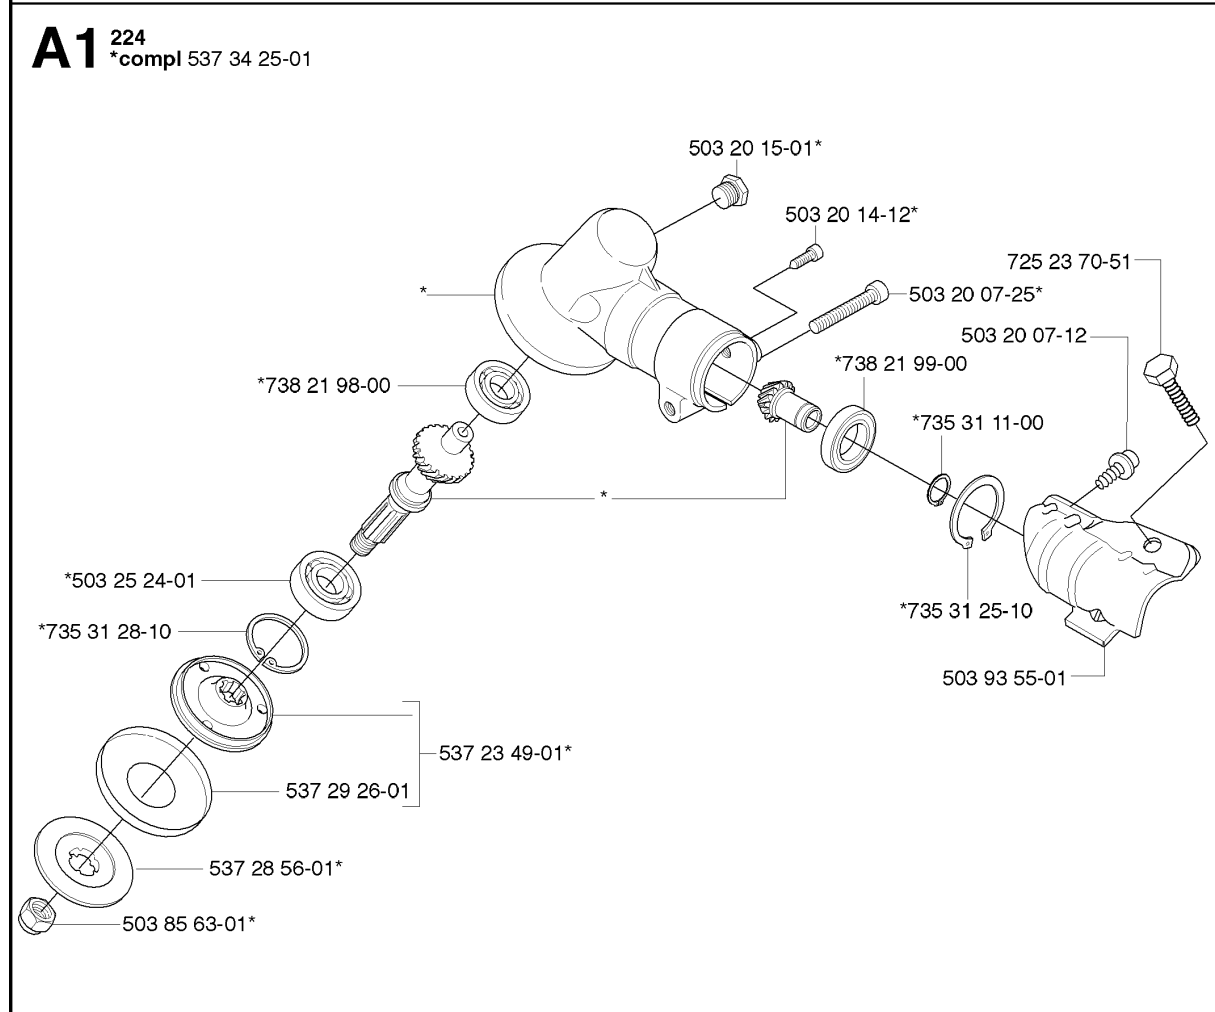

SPARE PARTS LIST

BRUSHCUTTERS/CLEARING SAWS

324 RX

R1 Accessories
Zubehöre
Accessoires
Accesorios
Tillbehör

ACCESSORIES

324 RX

Part No	Description	Remark	QTY KIT
501 60 02-03	SCREWDRIVER		1
502 21 58-01	L-NYCKEL		1
502 28 59-01	STOP		1
503 97 64-01	GREASE		1
531 00 92-71	4T OIL		1
537 13 04-02	KNOB		1
537 21 62-01	HARNESS		1
537 21 62-02	HARNESS		1
537 31 29-01	SAW BLADE GUARD		1
537 35 01-01	LOOP		1
537 35 36-01	LOOP		1
537 36 21-01	COMBINATION WRENCH		1
725 23 31-51	SCREW		1

BEVEL GEAR

324 RX

Part No	Description	Remark	QTY KIT
503 20 07-12	SCREW IHSCFM		1
503 20 07-12	SCREW IHSCFM		1
503 20 07-25	SCREW IHSCFM		1
503 20 07-25	SCREW IHSCFM		1
503 20 14-12	SCREW IHSCFMO		1
503 20 14-12	SCREW IHSCFMO		1
503 20 15-01	SCREW IHHM		1
503 20 15-01	SCREW IHHM		1
503 25 24-01	BALL BEARING		1
503 25 24-01	BALL BEARING		1
503 85 63-01	NUT		1
503 85 63-01	NUT		1
503 93 55-01	CLAMP.GUARD		1
503 93 55-01	CLAMP.GUARD		1
537 19 92-02	BEVEL GEAR ASSY		1
537 23 49-01	DRIVER ASSY		1
537 23 49-01	DRIVER ASSY		1
537 28 56-01	SUPPORT FLANGE		1
537 28 56-01	SUPPORT FLANGE		1
537 29 26-01	CUP		1
537 29 26-01	CUP		1
537 34 25-01	BEVEL GEAR		1
725 23 70-51	SCREW		1
725 23 70-51	SCREW		1
735 31 11-00	CIRCLIP		1
735 31 11-00	CIRCLIP		1
735 31 25-10	CIRCLIP		1
735 31 25-10	CIRCLIP		1
735 31 28-10	CIRCLIP		1
735 31 28-10	CIRCLIP		1
738 21 98-00	BALL BEARING		1
738 21 98-00	BALL BEARING		1
738 21 99-00	BALL BEARING		1
738 21 99-00	BALL BEARING		1
738 21 99-02	BALL BEARING		1

J

CARBURETOR & AIR FILTER

324 RX

Part No	Description	Remark	QTY KIT
531 00 86-51	SCREW		3
531 00 86-81	CARBURETTOR		1
531 00 86-82	GASKET		1
531 00 86-83	MANIFOLD		1
531 00 86-84	SCREW		2
531 00 86-86	O-RING		1
531 00 86-87	O-RING		1
531 00 86-92	PLATE		1
531 00 86-93	AIR FILTER		1
531 00 86-94	AIR FILTER HOLDER		1
531 00 86-95	NUT		2
537 31 14-01	FILTER COVER		1