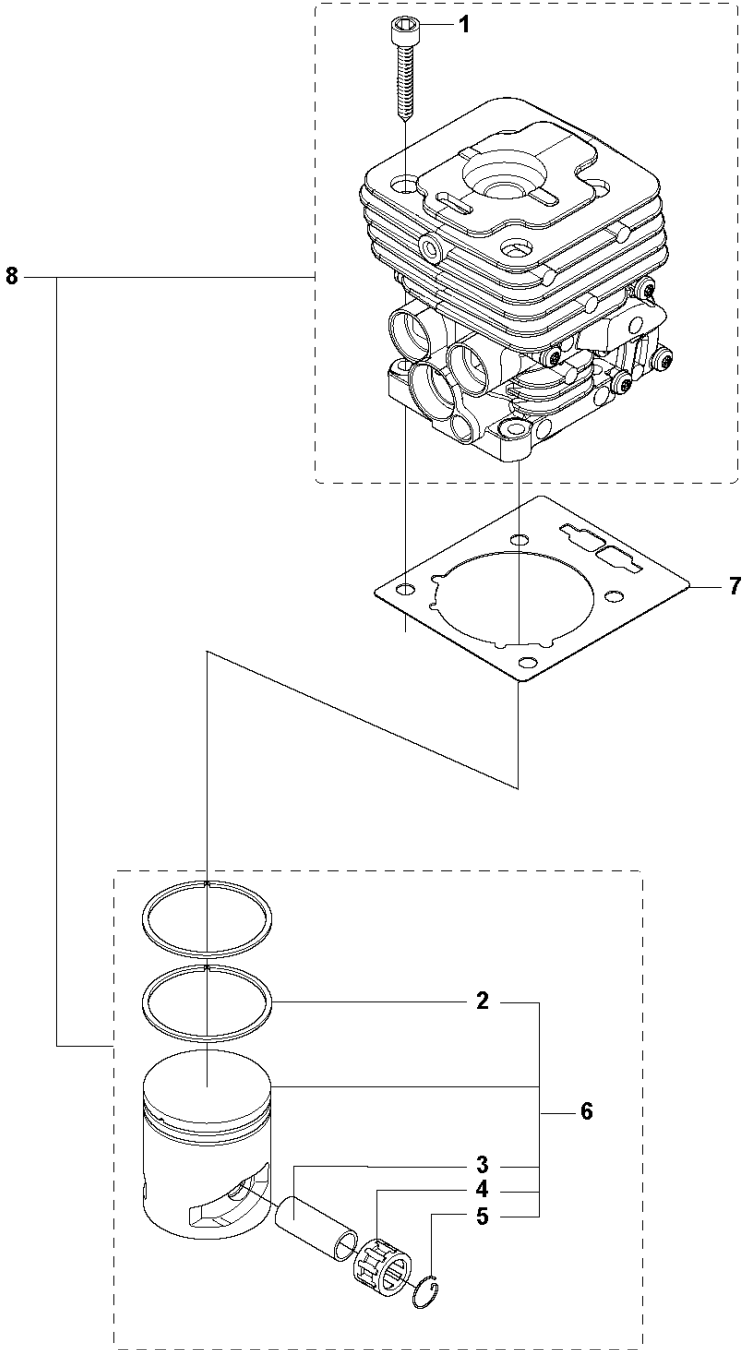

P 333R, 333RJ
335FR, 335LS, 335Lx, 335RJx, 335Rx.
CYLINDER PISTON

CYLINDER PISTON

333 RJ from 2014-12

Ref	Part No	Description	Remark	QTY	KIT
1	503 20 08-23	SCREW IHSCM		4	8
2	503 28 90-54	PISTON RING		2	6,8
3	503 28 91-19	PISTON PIN		1	6,8
4	503 41 41-01	NEEDLE BEARING		1	6,8
5	737 44 10-00	SNAP RING		2	6,8
6	585 99 83-02	PISTON ASSY		1	8
7	537 33 30-01	GASKET		1	
8	544 40 06-01	CYLINDER ASSY	Ø = 38mm. 574 36 43-01	1