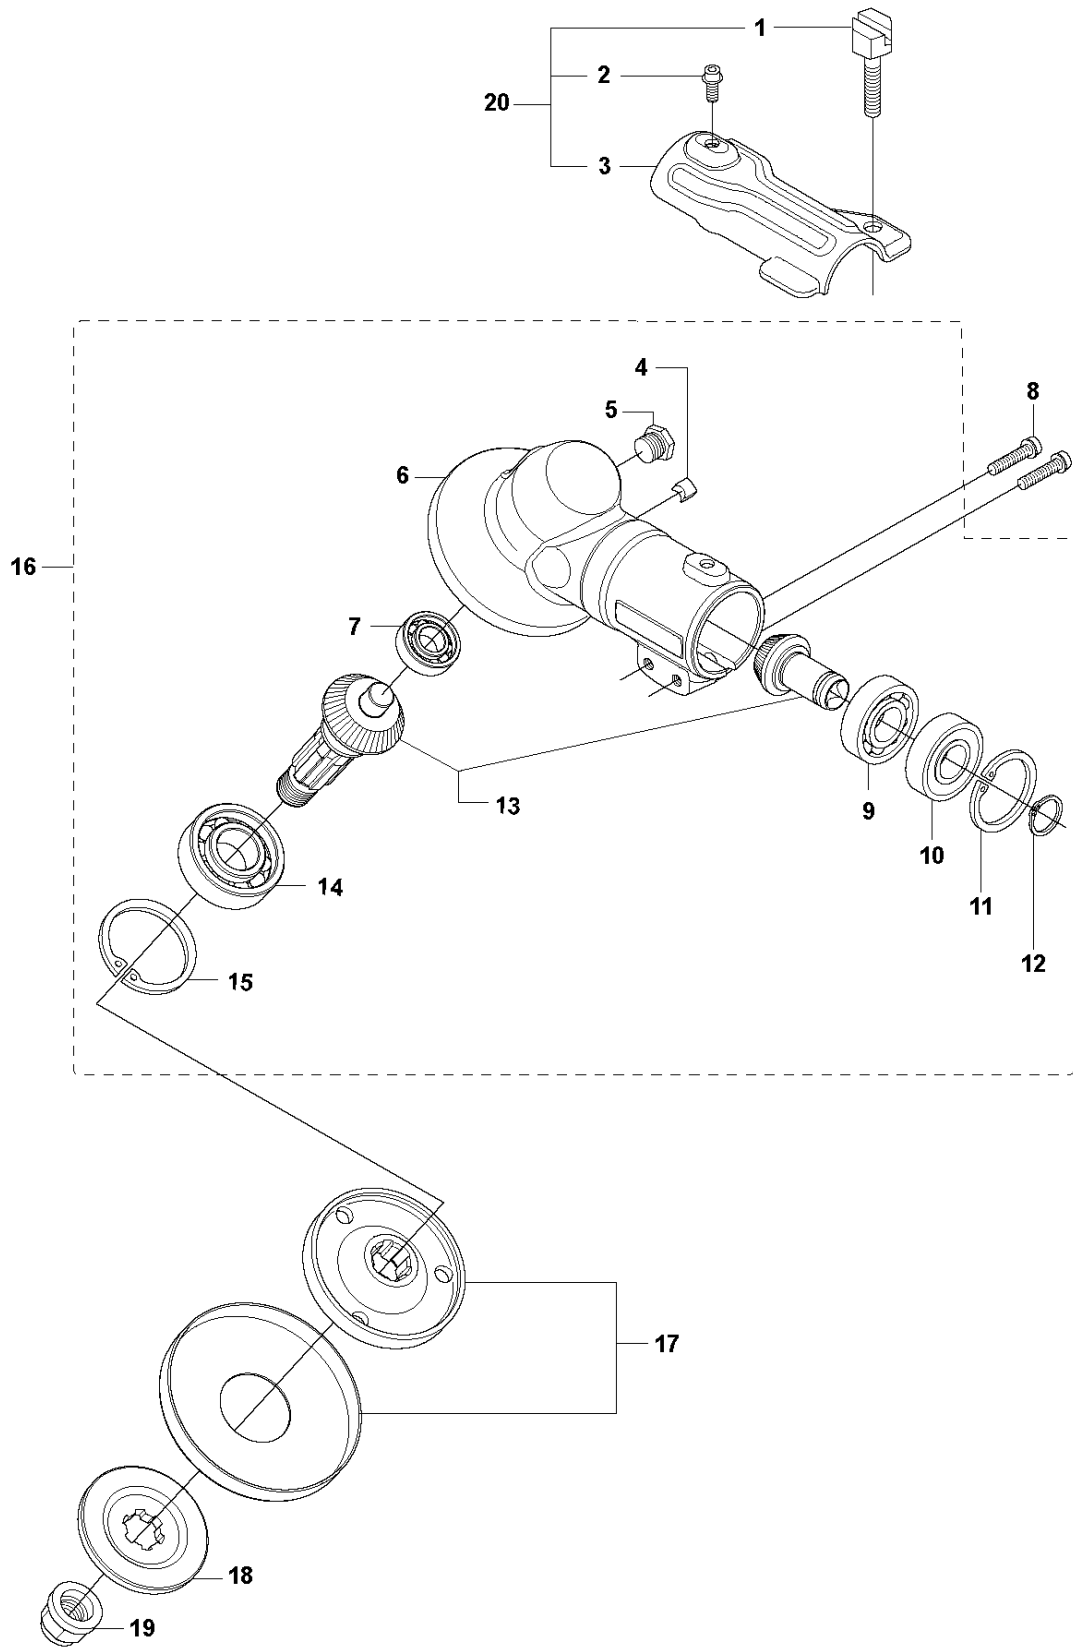

A 333R, 333RJ
335FR, 335LS, 335Lx, 335RJx, 335Rx.
BEVEL GEAR

BEVEL GEAR

333 RJ from 2014-12

Ref	Part No	Description	Remark	QTY	KIT
1	537 18 95-01	SCREW		1	20
2	503 20 02-10	SCREW IHSCFM		1	20
3	544 08 76-01	CLAMP		1	20
4	537 14 74-01	MAGNET		1	16
5	503 20 15-01	SCREW IHHM		1	16
6	537 29 59-02	GEAR HOUSING		1	16
7	738 21 99-00	BALL BEARING		1	16
8	503 20 03-25	SCREW IHSCFM		2	
9	738 21 01-10	BALL BEARING		1	16
10	738 21 01-12	BALL BEARING		1	16
11	735 31 28-10	CIRCLIP		1	16
12	735 31 14-00	CIRCLIP		1	16
13	505 13 33-01	SPARE PARTS KIT	333R, 335Rx, 335Fr	1	16
13	505 13 34-01	SPARE PARTS KIT	333RJ, 335RJx, 335Lx, 335LS	1	16
14	503 25 28-01	BALL BEARING		1	16
15	735 31 31-10	CIRCLIP		1	16
16	544 21 64-01	GEAR	333R, 335Rx, 335Fr	1	
16	537 29 58-02	BEVEL GEAR	333RJ, 335RJx, 335Lx, 335LS	1	
17	537 35 14-01	DRIVER	"(1")"	1	
18	537 34 35-01	SUPPORT FLANGE		1	
19	502 29 11-01	NUT BLADE		1	
20	574 30 68-01	CLAMP		1