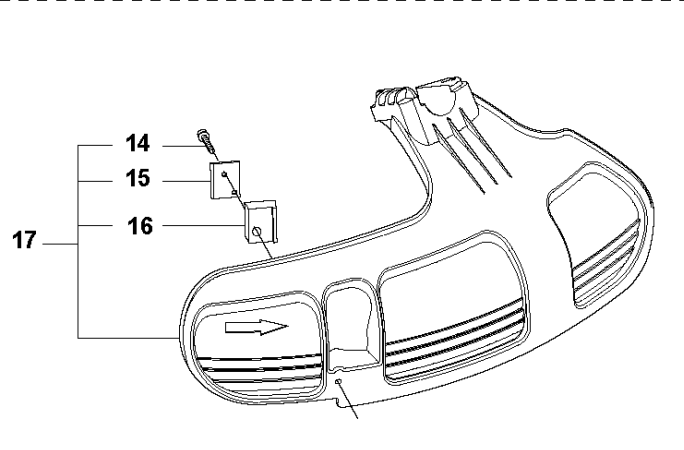

T 333R, 333RJ
335FR, 335LS, 335Lx, 335RJx, 335Rx.
ACCESSORIES

ACCESSORIES

333 RJ from 2014-12

Ref	Part No	Description	Remark	QTY KIT	
1	501 32 04-02	SAW BLADE GUARD	Incl. Pos. 2-7	1	
2	574 53 06-01	CLAMP	Spare part incl. Screws Pos. 3	1	1
3	573 99 43-04	SCREW IHSCFMO	Captive Screw M5	2	1, 2
4	501 32 08-01	ADAPTER		1	1
5	574 53 26-01	BLADE GUARD	Incl. Pos. 6-7	1	1
6	503 20 02-16	SCREW IHSCFM		4	1, 5
7	574 03 95-01	LOCKING NUT		4	1, 5
8	503 21 07-16	SCREW IHSCFT	333R, 335Rx	1	13
8	503 21 68-25	SCREW IHSCFT	333RJ, 335RJx, 335Lx, 335LS	1	13
9	503 79 88-01	BLADE		1	13
10	544 12 45-01	RETAINER	33RJ, 335RJx, 335Lx, 335LS	1	13
11	537 38 72-01	SNAP		4	13
12	537 39 63-01	SPLASH GUARD	333R, 335Rx	1	13
12	537 39 63-03	SPLASH GUARD	333RJ, 335RJx, 335Lx, 335LS	1	
13	537 33 16-01	COMBI GUARD	333R, 335Rx	1	
13	537 33 16-03	SPLASH GUARD	333RJ, 335Lx, 335RJx, 335LS	1	
14	503 21 68-25	SCREW IHSCFT		1	17
15	503 79 88-01	BLADE		1	17
16	544 12 45-01	RETAINER		1	17
17	537 34 94-03	TRIMMER GUARD		1	
18	503 21 68-25	SCREW IHSCFT		1	20
19	503 79 88-01	BLADE		1	20
20	502 44 81-01	TRIMMER GUARD ASSY		1