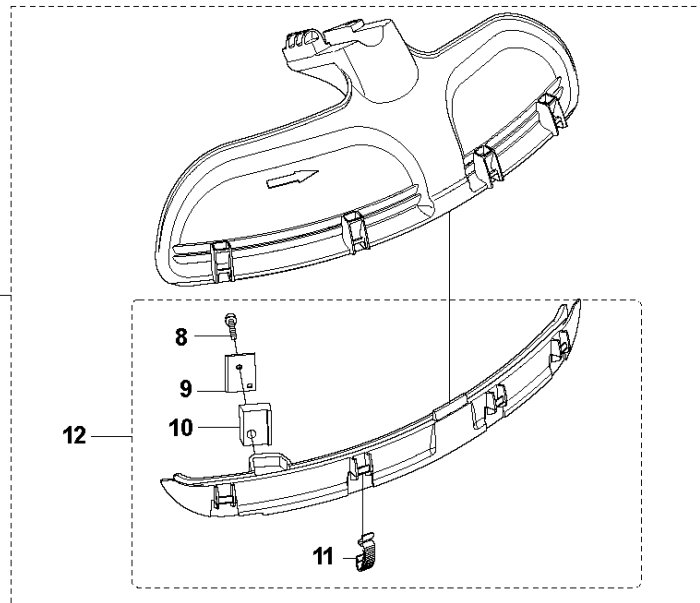

T 333R, 333RJ
335FR, 335LS, 335Lx, 335RJx, 335Rx.
ACCESSORIES

ACCESSORIES

333 RJ from 2014-12

Ref	Part No	Description	Remark	QTY KIT	
1	501 32 04-02	SAW BLADE GUARD	Incl. Pos. 2-7	1	
2	574 53 06-01	CLAMP	Spare part incl. Screws Pos. 3	1	1
3	573 99 43-04	SCREW IHSCFMO	Captive Screw M5	2	1, 2
4	501 32 08-01	ADAPTER		1	1
5	574 53 26-01	BLADE GUARD	Incl. Pos. 6-7	1	1
6	503 20 02-16	SCREW IHSCFM		4	1, 5
7	574 03 95-01	LOCKING NUT		4	1, 5
8	503 21 07-16	SCREW IHSCFT	333R, 335Rx	1	13
8	503 21 68-25	SCREW IHSCFT	333RJ, 335RJx, 335Lx, 335LS	1	13
9	503 79 88-01	BLADE		1	13
10	544 12 45-01	RETAINER	33RJ, 335RJx, 335Lx, 335LS	1	13
11	537 38 72-01	SNAP		4	13
12	537 39 63-01	SPLASH GUARD	333R, 335Rx	1	13
12	537 39 63-03	SPLASH GUARD	333RJ, 335RJx, 335Lx, 335LS	1	
13	537 33 16-01	COMBI GUARD	333R, 335Rx	1	
13	537 33 16-03	SPLASH GUARD	333RJ, 335Lx, 335RJx, 335LS	1	
14	503 21 68-25	SCREW IHSCFT		1	17
15	503 79 88-01	BLADE		1	17
16	544 12 45-01	RETAINER		1	17
17	537 34 94-03	TRIMMER GUARD		1	
18	503 21 68-25	SCREW IHSCFT		1	20
19	503 79 88-01	BLADE		1	20
20	502 44 81-01	TRIMMER GUARD ASSY		1