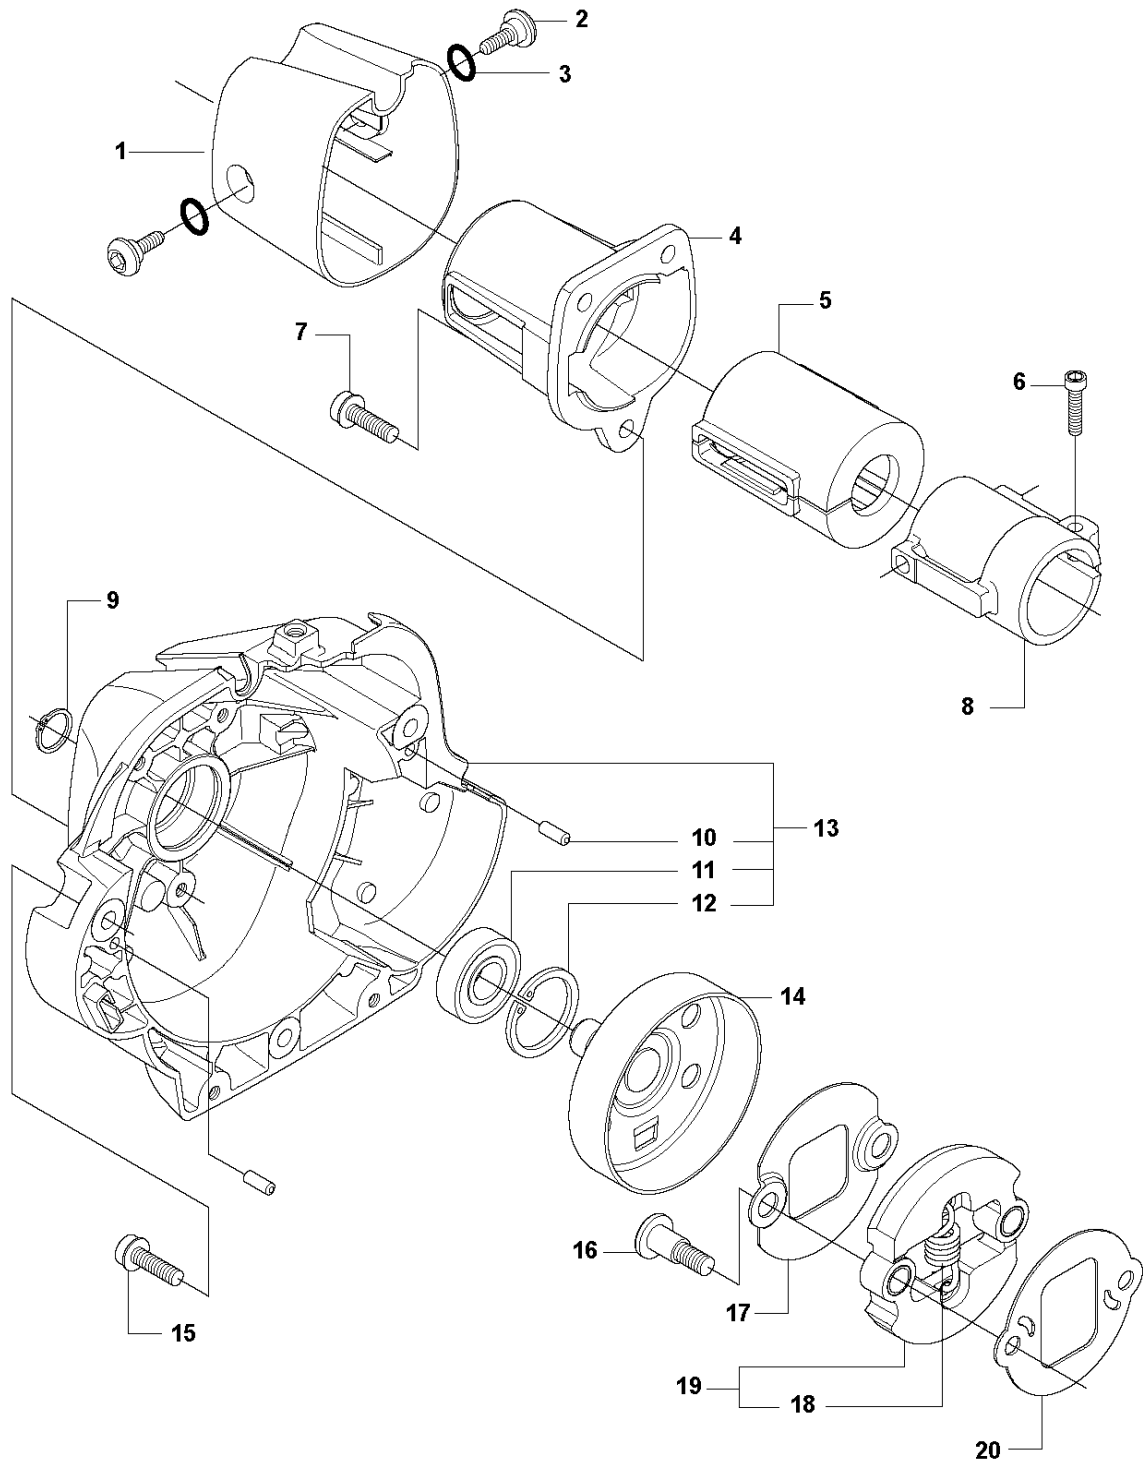

G 333R, 333RJ
335FR, 335LS, 335Lx, 335RJx, 335Rx.
CLUTCH & CLUTCH COVER

CLUTCH

333 RJ from 2014-12

Ref	Part No	Description	Remark	QTY KIT	
1	544 11 97-01	COVER	333RJ, 335RJx, 335Lx, 335LS	1	
1	537 32 61-01	COVER	333R, 335Rx, 335FR	1	
2	503 96 13-01	SCREW		2	
3	740 42 06-00	O-RING		2	
4	537 31 00-01	COVER		1	
5	537 32 27-01	ANTIVIBRATION ELEMENT		1	
6	725 53 33-55	SCREW IHSCM		1	
7	503 20 03-20	SCREW IHSCFM		3	
8	537 31 01-01	COMPRESSION SLEEVE	333R, 335Rx, 335FR	1	
8	537 31 01-02	COMPRESSION SLEEVE	333RJ, 335RJx, 335Lx, 335LS	1	
9	735 31 14-00	CIRCLIP		1	
10	503 24 07-02	PARALLEL PIN		2	13
11	738 21 01-04	BALL BEARING		1	13
12	735 31 28-10	CIRCLIP		1	13
13	537 30 29-01	CLUTCH COVER		1	
14	537 35 29-01	CLUTCH DRUM		1	
15	503 20 03-20	SCREW IHSCFM		3	
16	537 41 81-01	SCREW		2	
17	537 41 57-01	WASHER		1	
18	537 42 72-01	SPRING		1	19
19	537 34 04-01	CLUTCH		1	
20	537 04 68-01	WASHER		1