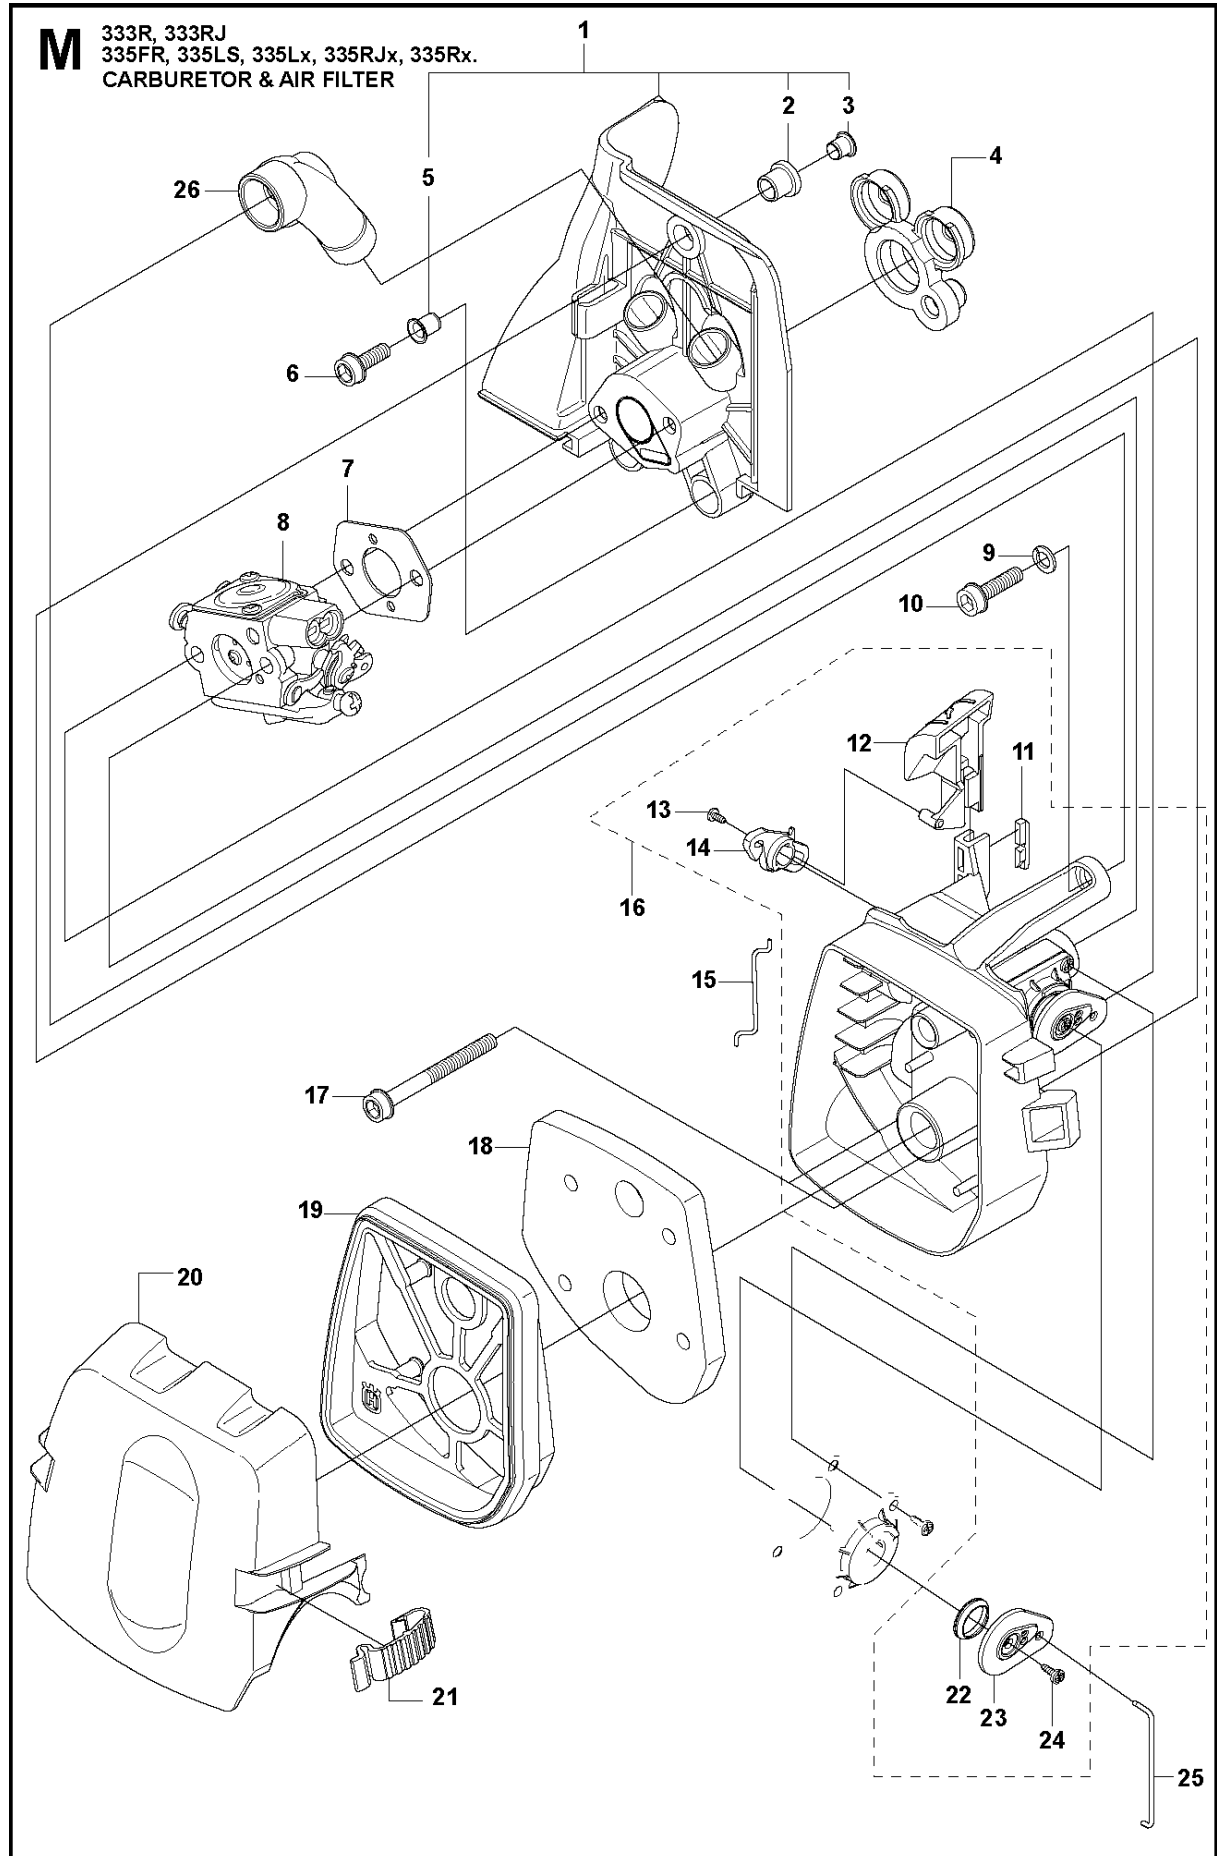

CARBURETOR & AIR FILTER

333 RJ from 2014-12

Ref	Part No	Description	Remark	QTY	KIT
1	537 37 12-01	INSULATION WALL		1	
2	537 37 11-01	SLEEVE		1	1
3	544 01 91-01	TUBULAR RIVET		1	1
4	537 33 43-01	INLET PIPE		1	
5	537 37 38-03	TUBULAR RIVET		2	1
6	503 20 03-16	SCREW IHSCFM		2	
7	503 49 71-01	GASKET		1	
8	581 16 75-01	CARBURETTOR		1	
9	503 23 10-06	WASHER		1	
10	503 20 03-20	SCREW IHSCFM		1	
11	544 02 58-01	BAR		1	16
12	537 33 71-01	CHOKE CONTROL		1	16
13	503 21 29-06	SCREW CCRPANT		1	16
14	537 35 58-01	LEVER		1	16
15	544 37 27-01	SLEEVING BRACKET		1	
16	537 31 41-01	FILTER HOLDER		1	
17	503 21 75-50	SCREW IHSCFT		2	
18	537 33 72-01	FILTER		1	
19	537 31 42-01	FRAME		1	
20	537 31 44-01	FILTER COVER		1	
21	537 38 72-01	SNAP		2	
22	544 01 47-01	BELLOWS		1	16
23	544 01 46-01	LEVER		1	16
24	503 21 29-06	SCREW CCRPANT		1	16
25	537 34 90-01	LEVER		1	
26	537 34 13-01	AIR DUCT		1