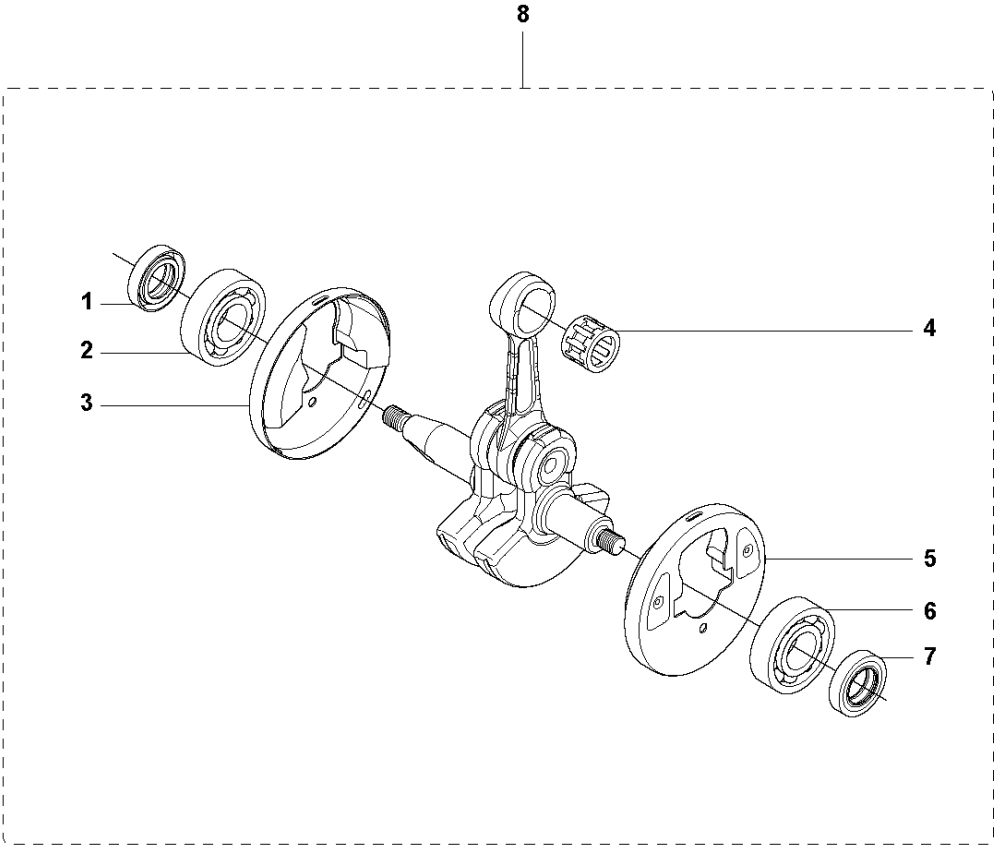

Q 333R, 333RJ
335FR, 335LS, 335Lx, 335RJx, 335Rx.
CRANK SHAFT

CRANKSHAFT

333 RJ from 2014-12

Ref	Part No	Description	Remark	QTY	KIT
1	503 26 02-02	SEALING RING		1	8
2	738 21 01-10	BALL BEARING		1	8
3	537 29 76-01	CUP		1	8
4	503 41 41-01	NEEDLE BEARING		1	8
5	537 29 76-01	CUP		1	8
6	738 21 01-10	BALL BEARING		1	8
7	503 26 02-02	SEALING RING		1	8
8	544 03 90-01	CRANKSHAFT ASSY		1