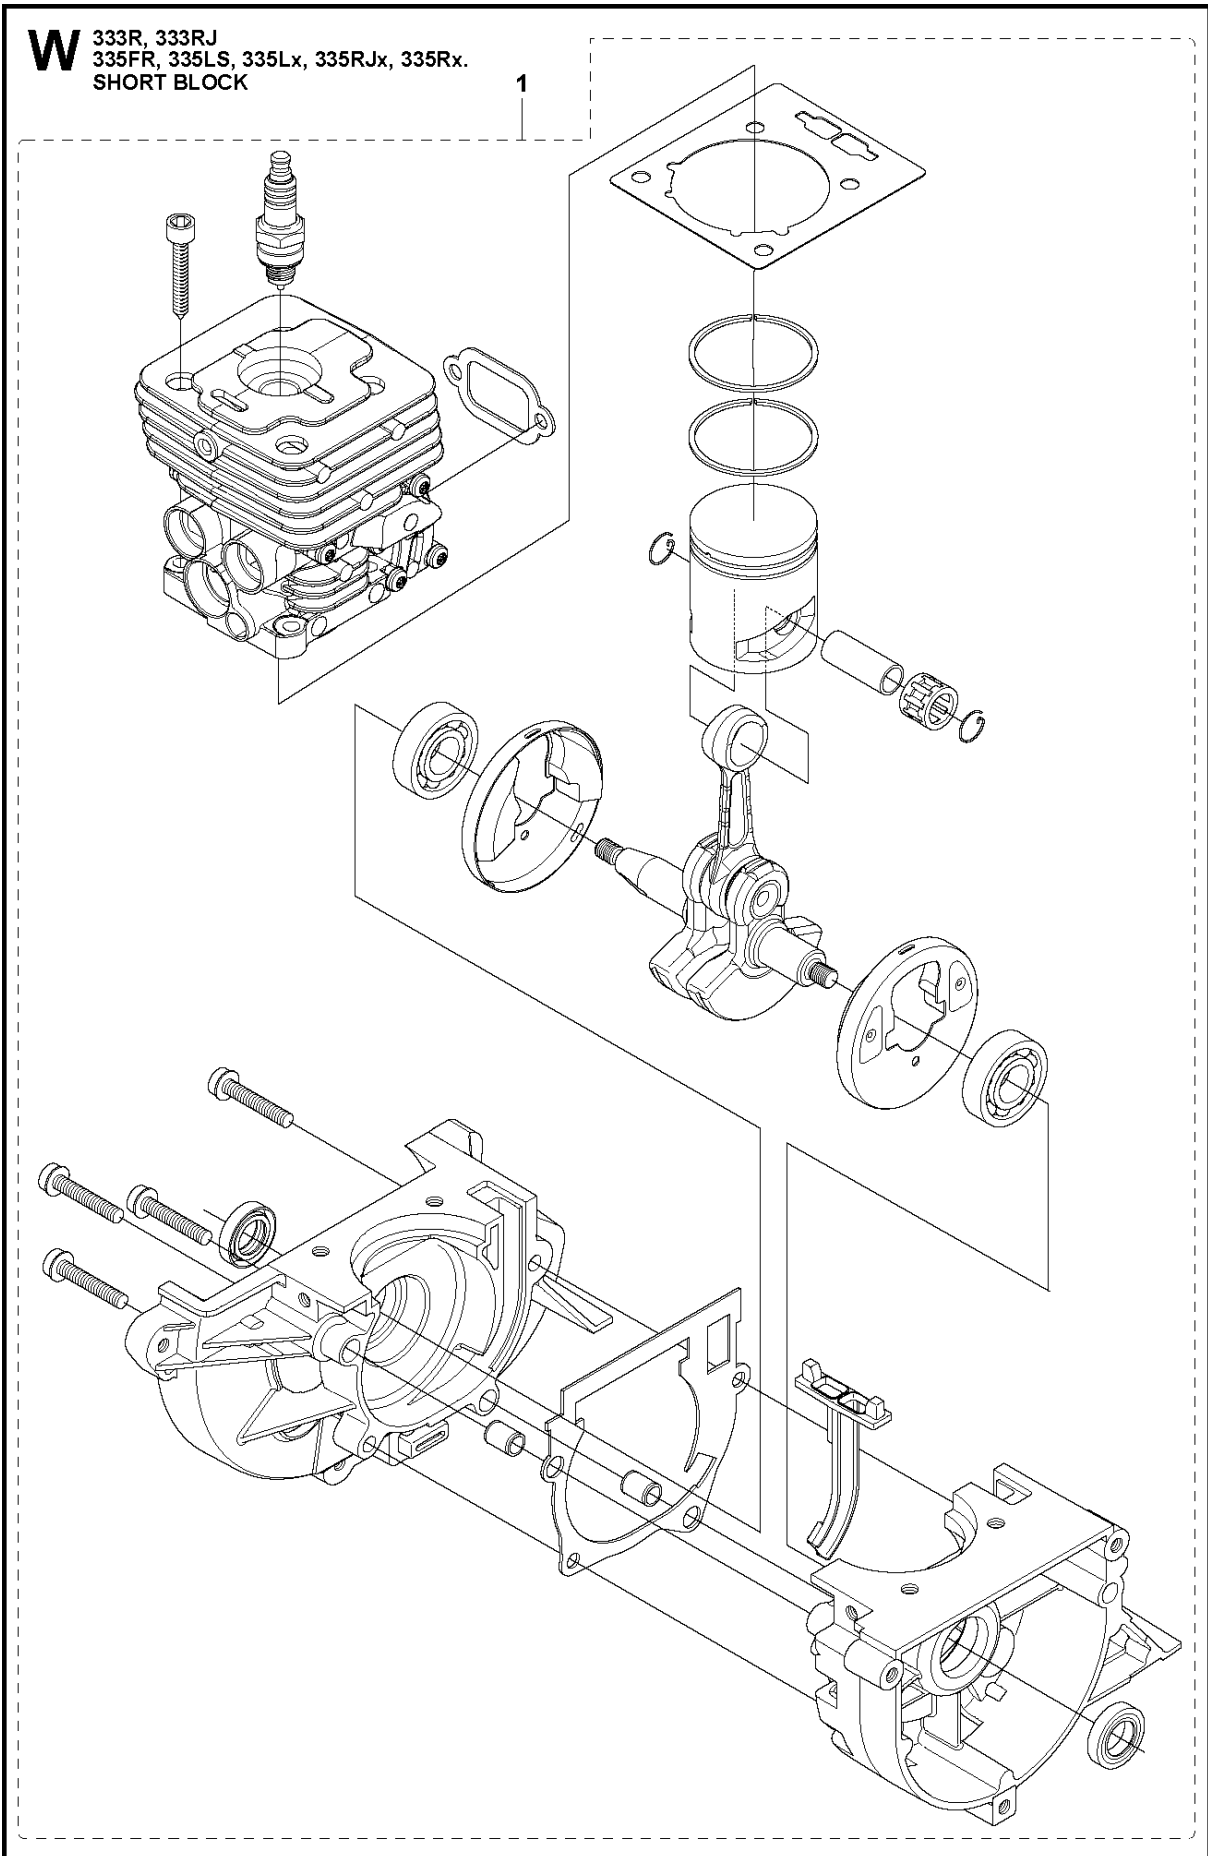

SHAFT & SUSPENSION

333 RJ from 2014-12

Ref	Part No	Description	Remark	QTY KIT
1	544 10 18-01	SLEEVE	333RJ, 335RJx, 335Lx, 335LS	1
2	537 18 26-10	TUBE	Ø = 24mm, L = 330mm	1
3	537 33 44-02	SPACER		1
4	544 25 40-01	SCREW		1
5	537 36 02-01	SPACER		1
6	537 21 41-02	TUBE	Ø = 28mm, L = 1152mm	1
7	537 31 39-02	GUIDE	Ø = 9mm, L = 1115mm	1
8	537 35 52-01	DRIVE SHAFT	Ø = 8mm, L = 1527mm	1
9	537 29 48-01	LABEL		1