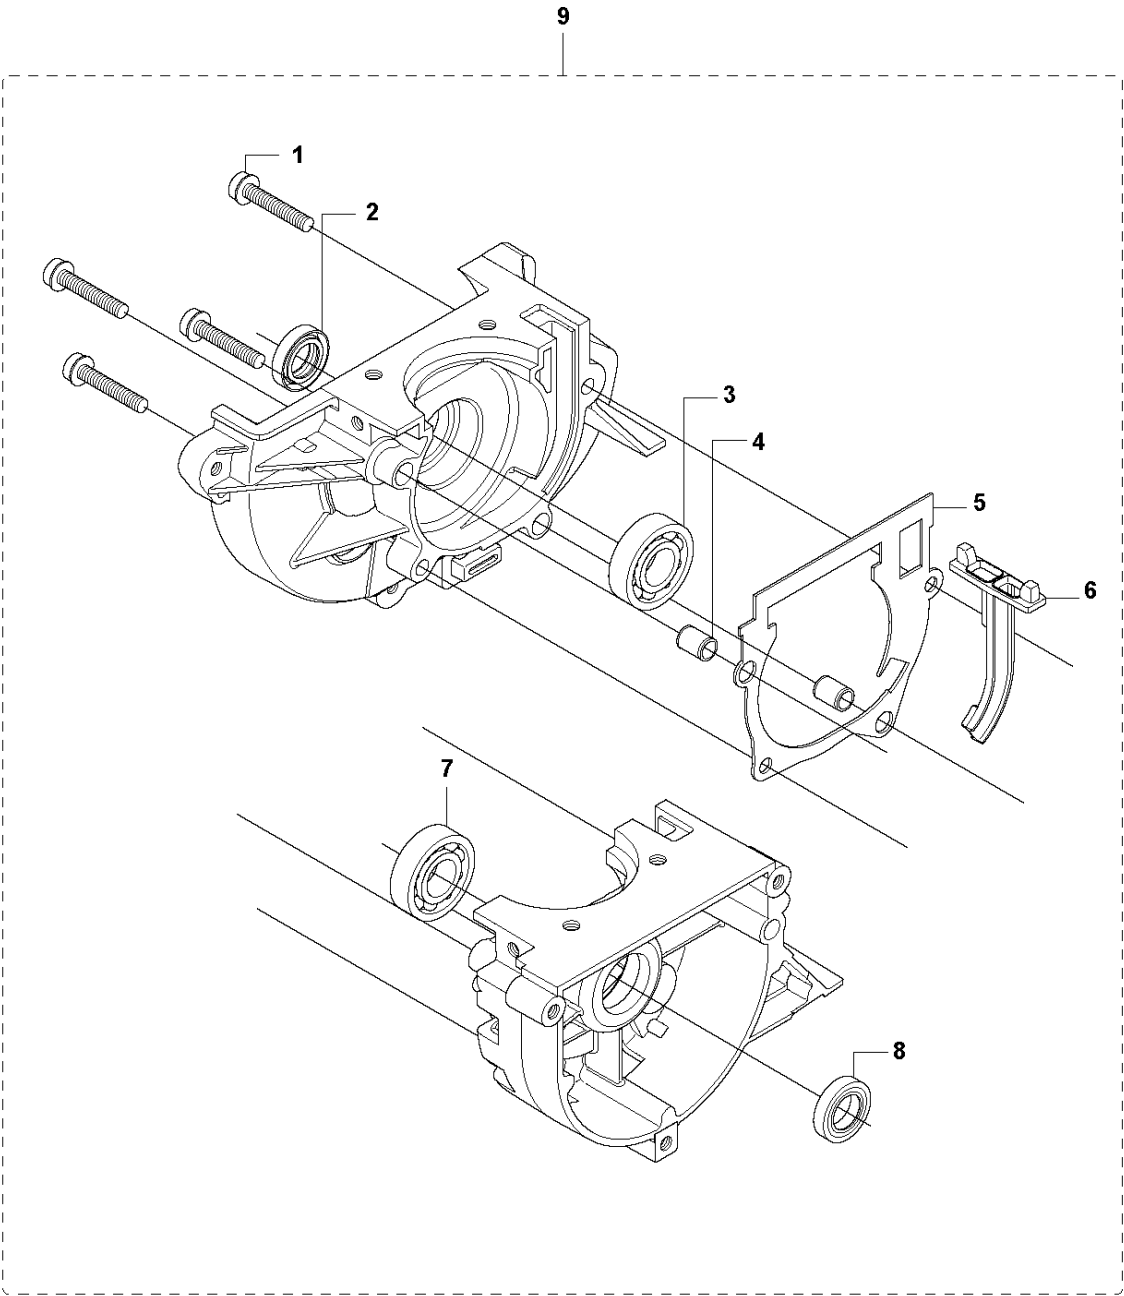

R 333R, 333RJ
335FR, 335LS, 335Lx, 335RJx, 335Rx.
CRANK CASE

CRANKCASE

333 RJ from 2014-12

Ref	Part No	Description	Remark	QTY	KIT
1	503 20 02-30	SCREW IHSCFM		4	9
2	503 26 02-02	SEALING RING		1	9
3	738 21 01-10	BALL BEARING		1	9
4	501 27 08-01	GUIDE BUSHING		2	9
5	537 33 29-01	GASKET		1	9
6	537 32 42-01	INSERT		1	9
7	738 21 01-10	BALL BEARING		1	9
8	503 26 02-02	SEALING RING		1	9
9	544 03 89-01	CRANKCASE ASSY		1