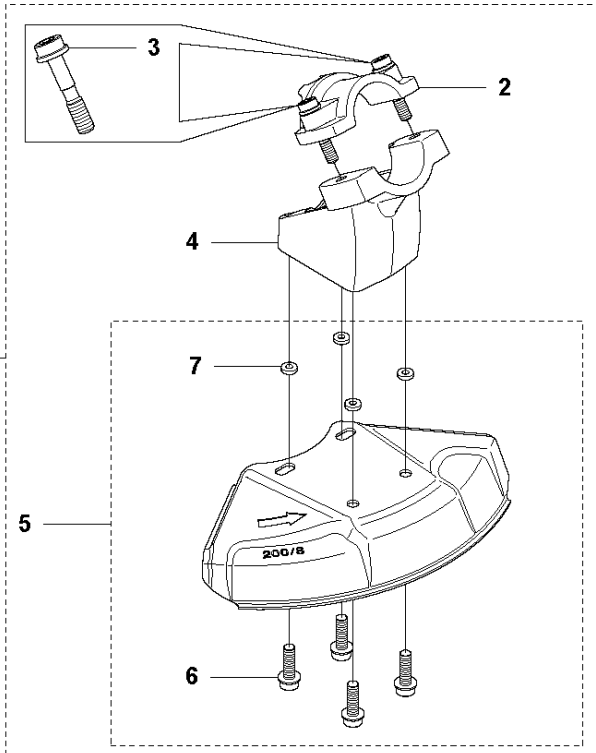

T 333R, 333RJ
335FR, 335LS, 335Lx, 335RJx, 335Rx.
ACCESSORIES

ACCESSORIES

333 RJ from 2014-12

Ref	Part No	Description	Remark	QTY KIT	
1	501 32 04-02	SAW BLADE GUARD	Incl. Pos. 2-7	1	
2	574 53 06-01	CLAMP	Spare part incl. Screws Pos. 3	1	1
3	573 99 43-04	SCREW IHSCFMO	Captive Screw M5	2	1, 2
4	501 32 08-01	ADAPTER		1	1
5	574 53 26-01	BLADE GUARD	Incl. Pos. 6-7	1	1
6	503 20 02-16	SCREW IHSCFM		4	1, 5
7	574 03 95-01	LOCKING NUT		4	1, 5
8	503 21 07-16	SCREW IHSCFT	333R, 335Rx	1	13
8	503 21 68-25	SCREW IHSCFT	333RJ, 335RJx, 335Lx, 335LS	1	13
9	503 79 88-01	BLADE		1	13
10	544 12 45-01	RETAINER	33RJ, 335RJx, 335Lx, 335LS	1	13
11	537 38 72-01	SNAP		4	13
12	537 39 63-01	SPLASH GUARD	333R, 335Rx	1	13
12	537 39 63-03	SPLASH GUARD	333RJ, 335RJx, 335Lx, 335LS	1	
13	537 33 16-01	COMBI GUARD	333R, 335Rx	1	
13	537 33 16-03	SPLASH GUARD	333RJ, 335Lx, 335RJx, 335LS	1	
14	503 21 68-25	SCREW IHSCFT		1	17
15	503 79 88-01	BLADE		1	17
16	544 12 45-01	RETAINER		1	17
17	537 34 94-03	TRIMMER GUARD		1	
18	503 21 68-25	SCREW IHSCFT		1	20
19	503 79 88-01	BLADE		1	20
20	502 44 81-01	TRIMMER GUARD ASSY		1