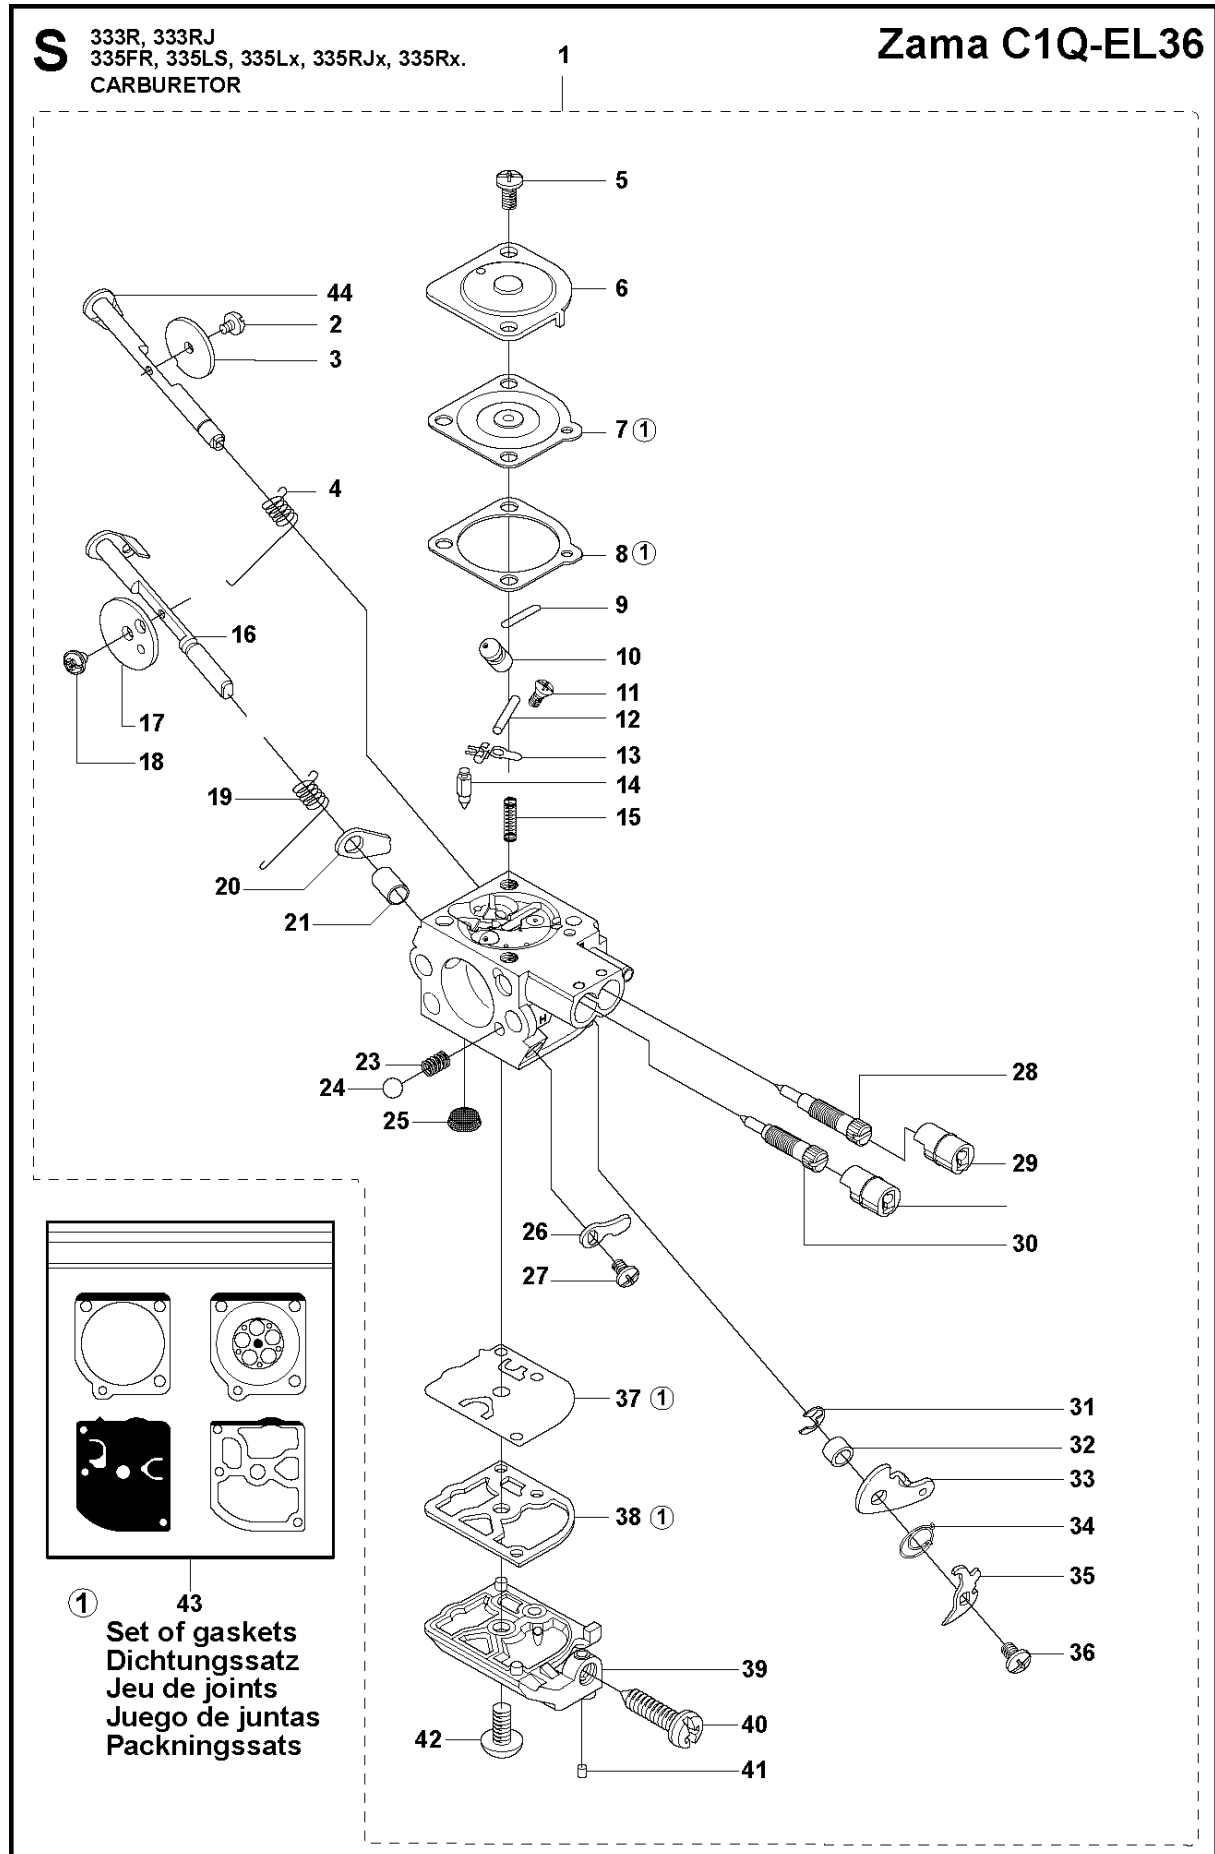

S 333R, 333RJ
335FR, 335LS, 335Lx, 335RJx, 335Rx.
CARBURETOR

Zama C1Q-EL36

CARBURETOR

333 RJ from 2014-12

Ref	Part No	Description	Remark	QTY	KIT
1	544 32 56-01	CARBURETTOR		1	
2	503 47 92-01	SCREW		1	1
3	537 41 72-01	VALVE		1	1
4	544 37 24-01	SPRING		1	1
5	503 48 05-01	SCREW		2	1
6	503 97 43-01	COVER		1	1
7	537 04 89-01	DIAPHRAGM		1	1, 43
8	537 02 04-01	GASKET		1	1, 43
9	503 53 56-01	PLUG WELCH		1	1
10	537 38 73-01	NOZZLE ASSY		1	1
11	503 48 01-01	SCREW		1	1
12	503 48 00-01	PIN RETAINING SCREW		1	1
13	503 66 59-01	LEVER		1	1
14	503 47 97-01	VALVE		1	1
15	537 02 03-01	SPRING		1	1
16	544 37 22-01	SHAFT ASSY		1	1
17	537 02 11-01	VALVE		1	1
18	503 48 18-01	SCREW		1	1
19	544 37 26-01	SPRING		1	1
20	544 37 25-01	LEVER		1	1
21	544 42 70-01	COLLAR		1	1
23	537 01 26-01	SPRING		1	1
24	537 01 25-01	BALL		1	1
25	503 48 13-01	STRAINER		1	1
26	544 37 23-01	LEVER		1	1
27	503 47 90-01	SCREW		1	1
28	537 41 69-01	SCREW		1	1
29	537 41 70-01	LIMITER CAP		2	1
30	537 38 75-01	SCREW		1	1
31	537 38 52-01	CLIP		1	1
32	537 41 77-01	COLLAR		1	1
33	537 41 73-01	LEVER		1	1
34	537 41 78-01	SPRING THROTT.RETURN		1	1
35	537 41 74-01	LEVER		1	1
36	503 47 90-01	SCREW		1	1
37	537 02 00-01	DIAPHRAGM PUMP		1	1, 43
38	537 02 01-01	GASKET		1	1, 43
39	537 41 68-01	COVER		1	1
40	537 02 07-01	SCREW		1	1
41	503 48 11-01	PIECE		1	1
42	503 47 96-01	SCREW		1	1
43	531 00 45-52	GASKET KIT		1	
44	537 38 74-01	SHAFT ASSY		1	1