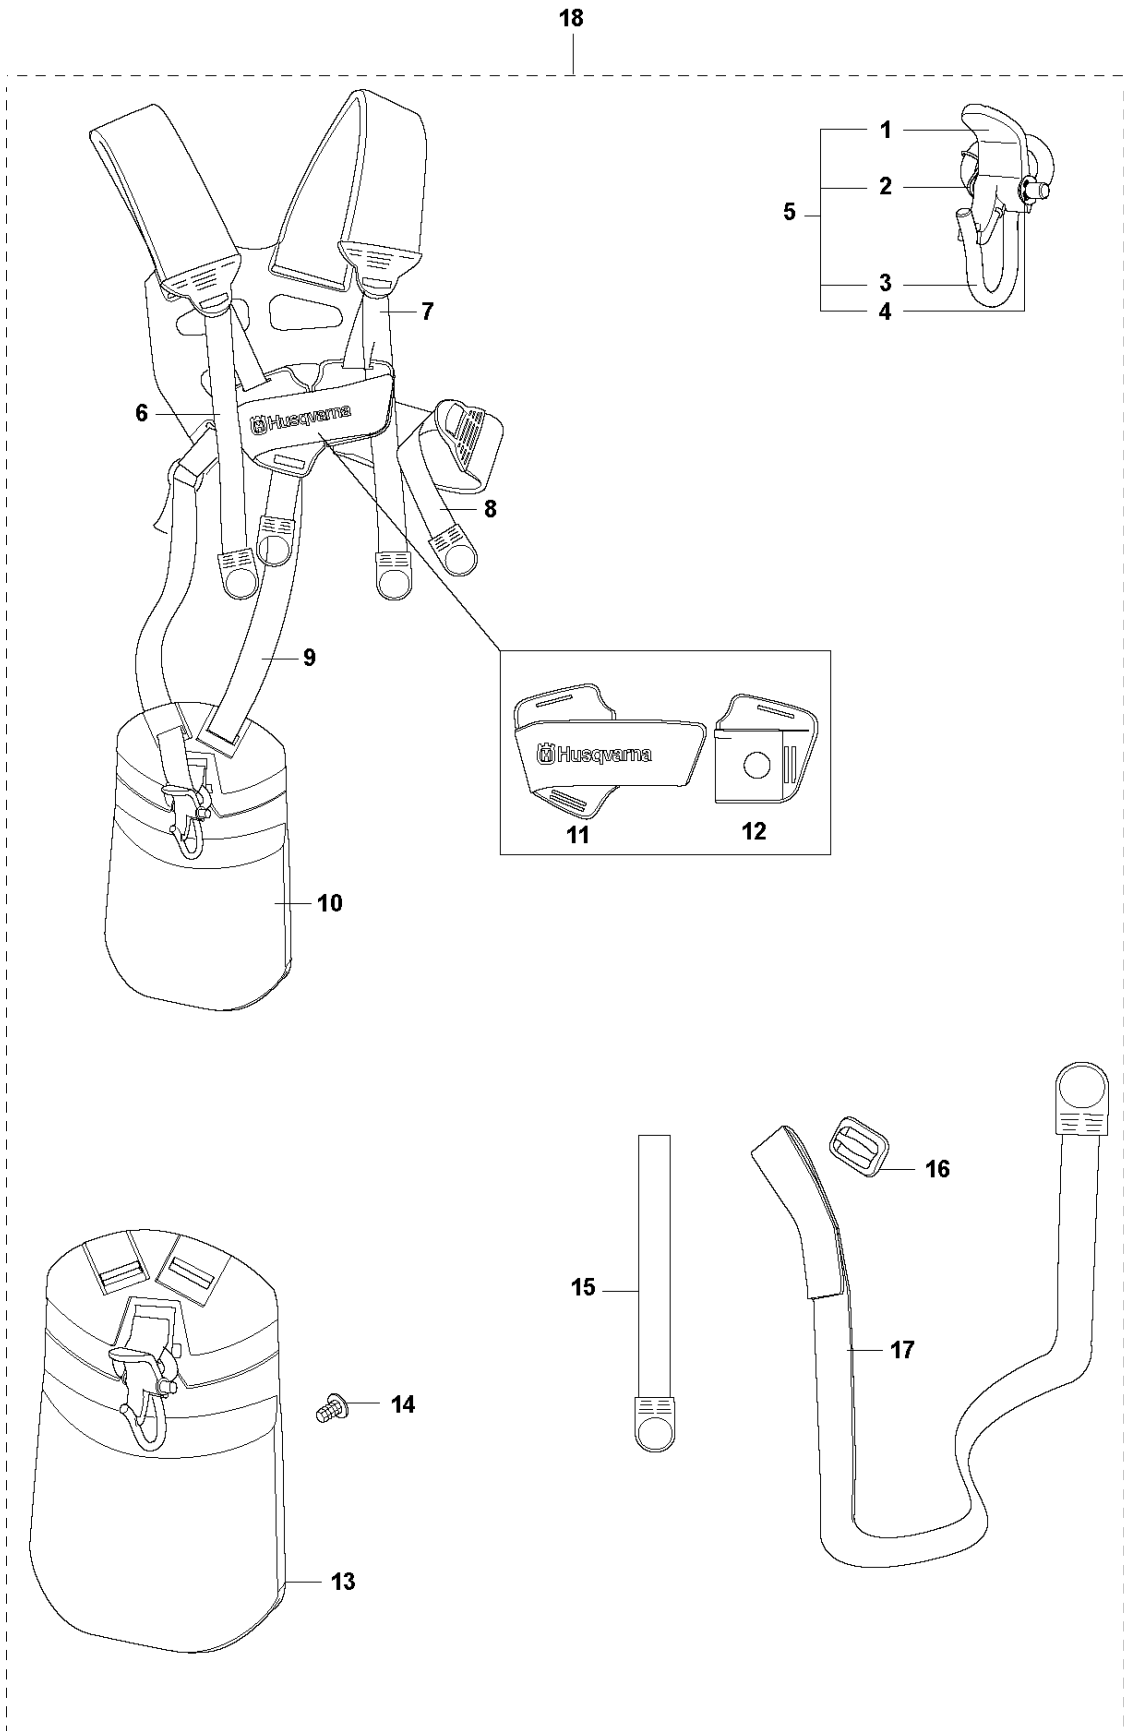

V 333R, 333RJ
335FR, 335LS, 335Lx, 335RJx, 335Rx.
HARNESS

HARNESS

333 RJ from 2014-12

Ref	Part No	Description	Remark	QTY	KIT
1	502 02 30-02	HARNESS		1	5
2	502 02 38-01	HARNESS		1	5
3	502 02 29-02	HARNESS		1	5
4	735 31 09-20	HARNESS		1	5
5	502 02 28-05	WELT HOOK		1	
6	503 99 61-01	HARNESS		1	
7	503 99 61-01	HARNESS		1	
8	503 99 61-01	HARNESS		1	
9	503 99 61-03	BAND		1	
10	537 27 59-01	HIP PAD		1	
11	537 28 84-01	FRONT PIECE		1	
12	537 28 83-01	FRONT PIECE		1	
13	537 27 59-01	HIP PAD		1	
14	537 17 54-01	HARNESS		3	
15	503 99 61-01	HARNESS		3	
16	537 11 35-01	RETAINER		1	
17	503 99 61-03	BAND		1	
18	537 27 57-02	HARNESS	Duo Balance	1	
18	537 27 57-04	HARNESS	Duo Balance US	1