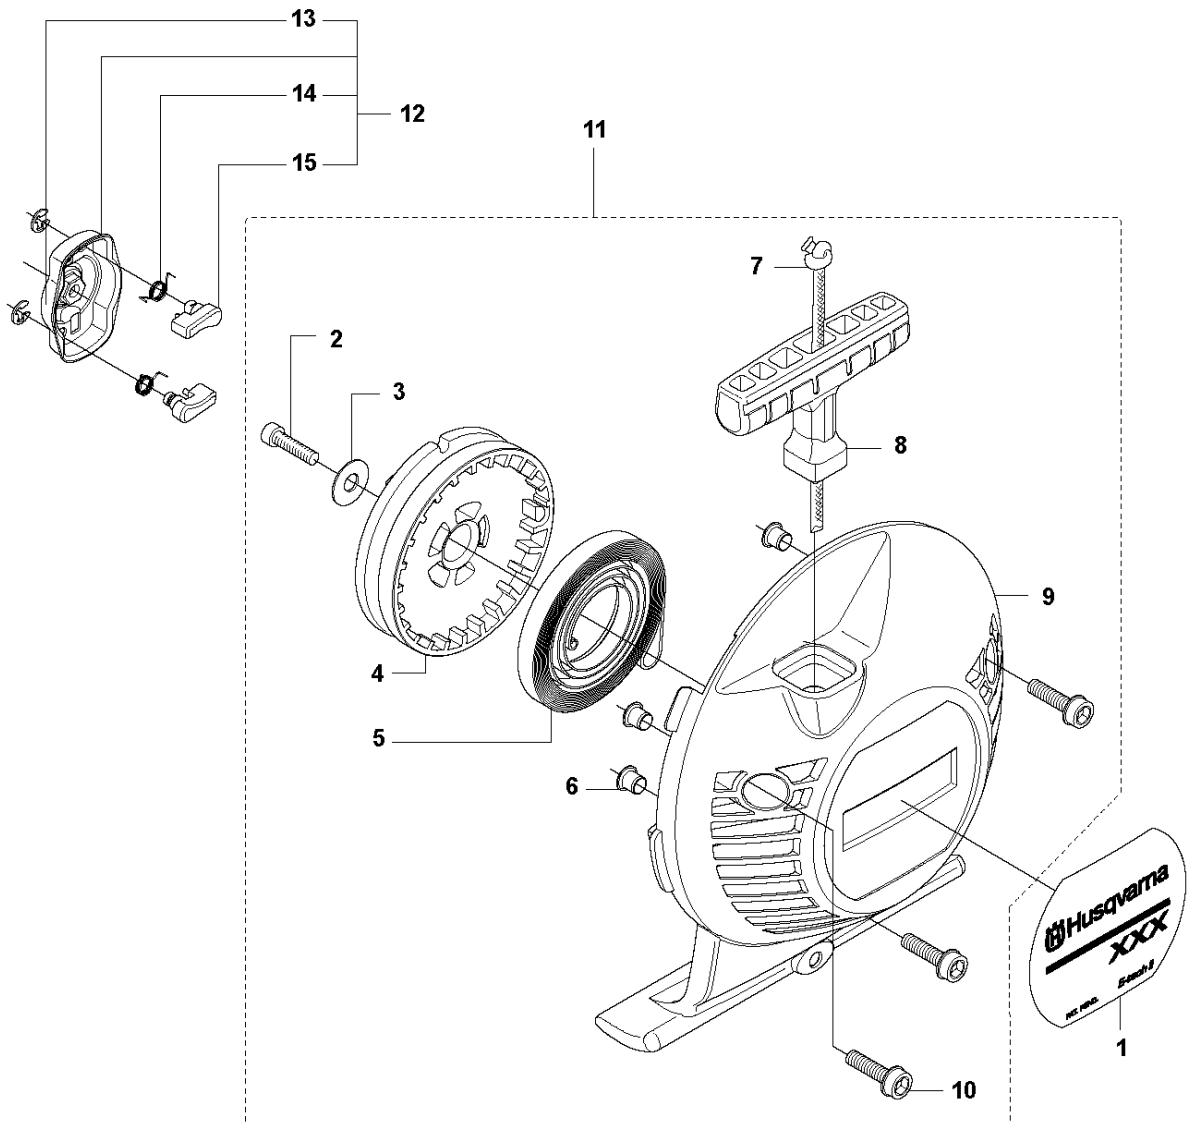

K1 333R, 333RJ
335FR, 335LS, 335Lx, 335RJx, 335Rx.
STARTER

STARTER

333 RJ from 2014-12

Ref	Part No	Description	Remark	QTY KIT	
1	537 32 24-05	LABEL	333R	1	
1	537 32 24-06	LABEL	335Rx	1	
1	537 32 24-09	LABEL	335FR	1	
1	537 32 24-08	LABEL	335LS	1	
2	503 21 79-20	SCREW IH SCT		1	11
3	535 07 23-01	WASHER		1	11
4	537 32 50-02	STARTER PULLEY		1	11
5	503 85 99-01	RECOIL SPRING		1	11
6	537 37 38-02	TUBULAR RIVET		3	11
7	505 30 51-25	STARTER CORD		1	11
8	503 54 39-01	STARTER HANDLE		1	11
9	544 27 93-01	STARTER		1	11
10	503 20 03-20	SCREW IHSCFM		3	11
11	537 21 47-03	STARTER ASSY		1	
12	503 87 33-05	BRIDGE		1	
13	735 31 08-20	E-CLIP		2	12
14	503 87 36-01	SPRING		1	12
15	503 87 35-02	STARTER PAWL		2	12