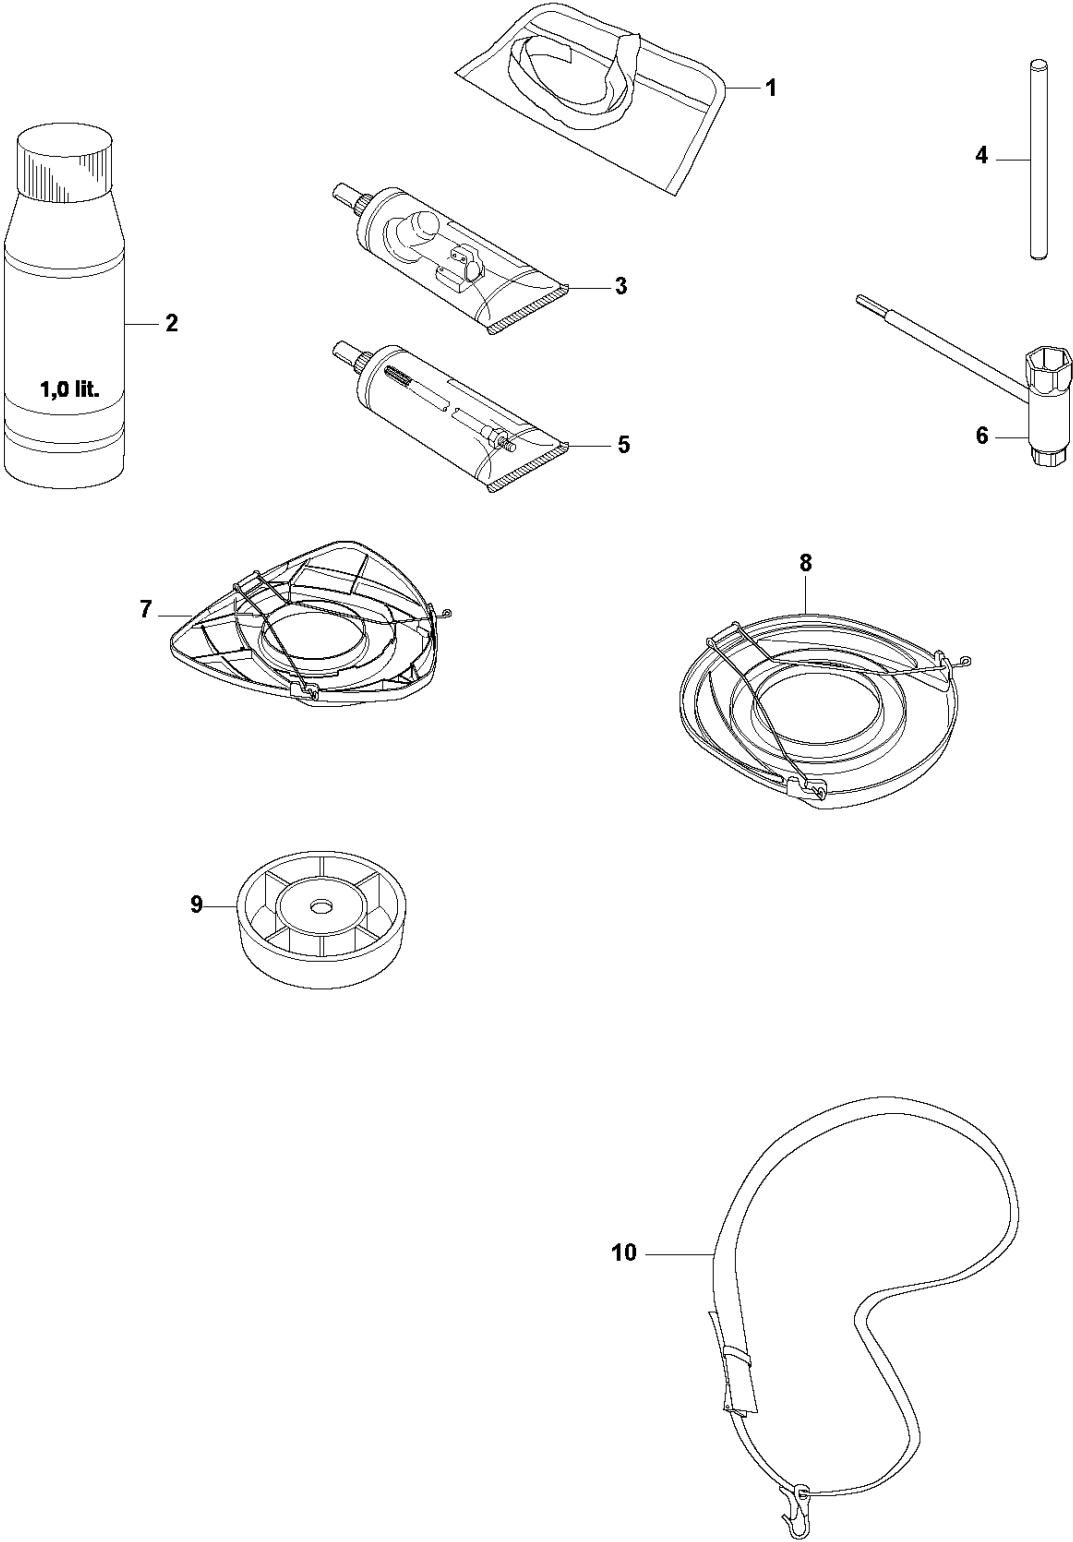

# SPARE PARTS LIST

BRUSHCUTTERS/CLEARING SAWS

333 RJ from 2014-12

**U** 333R, 333RJ  
335FR, 335LS, 335Lx, 335RJx, 335Rx.  
ACCESSORIES

## ACCESSORIES

333 RJ from 2014-12

Ref	Part No	Description	Remark	QTY KIT
1	501 19 22-01	TOOL		1
2	531 00 92-48	FILTER OIL	Oil Airfilter	1
3	503 97 64-01	GREASE		1
4	502 28 59-01	STOP		1
5	503 80 17-01	GREASE		1
6	537 36 21-01	COMBINATION WRENCH		1
7	544 35 91-01	TRANSPORT GUARD		1
8	537 31 29-01	SAW BLADE GUARD	200-275 mm	1
9	503 89 01-02	SUPPORT CUP		1
10	537 21 62-01	HARNESS		1
10	537 21 62-02	HARNESS	USA	1