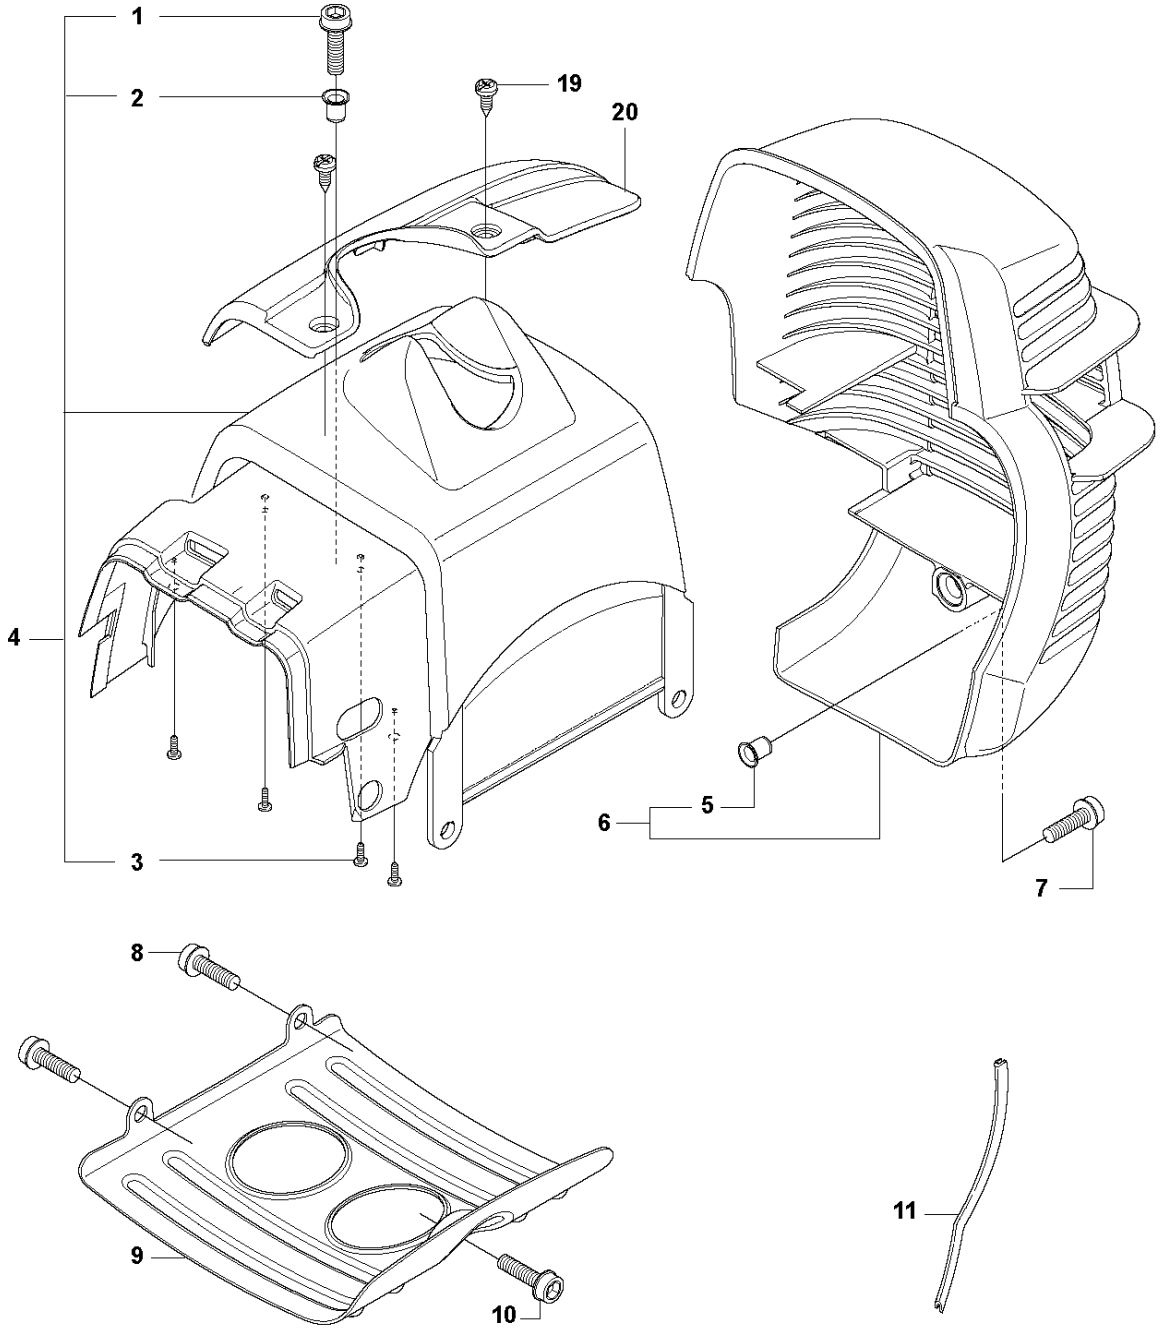

H1 333R, 333RJ
335FR, 335LS, 335Lx, 335RJx, 335Rx.
COVERS

COVER

333 RJ from 2014-12

Ref	Part No	Description	Remark	QTY	KIT
1	503 20 03-20	SCREW IHSCFM		1	4
2	537 37 38-02	TUBULAR RIVET		1	4
3	503 21 29-10	SCREW CCRPANT		4	4
4	544 16 01-01	CYLINDER COVER		1	
5	537 37 38-03	TUBULAR RIVET		1	6
6	537 42 51-01	HEAT PROTECTOR		1	
7	503 20 03-20	SCREW IHSCFM		1	
8	503 21 75-16	SCREW IHSCFT		2	
9	537 35 72-01	PROTECTIVE PLATE		1	
10	503 21 75-16	SCREW IHSCFT		1	
11	544 02 98-01	BAR		1	
12	537 39 52-08	LABEL	335LS	1	
13	537 39 52-09	LABEL	335FR	1	
14	537 39 52-02	LABEL	335Lx	1	
15	537 39 52-03	LABEL	333RJ	1	
16	537 39 52-04	LABEL	333R	1	
17	537 39 52-05	LABEL	335RJx	1	
18	537 39 52-06	LABEL	335Rx	1	
19	503 21 35-02	SCREW	335LS, 335RJX	2	
20	502 43 39-01	ARM PROTECTION		1