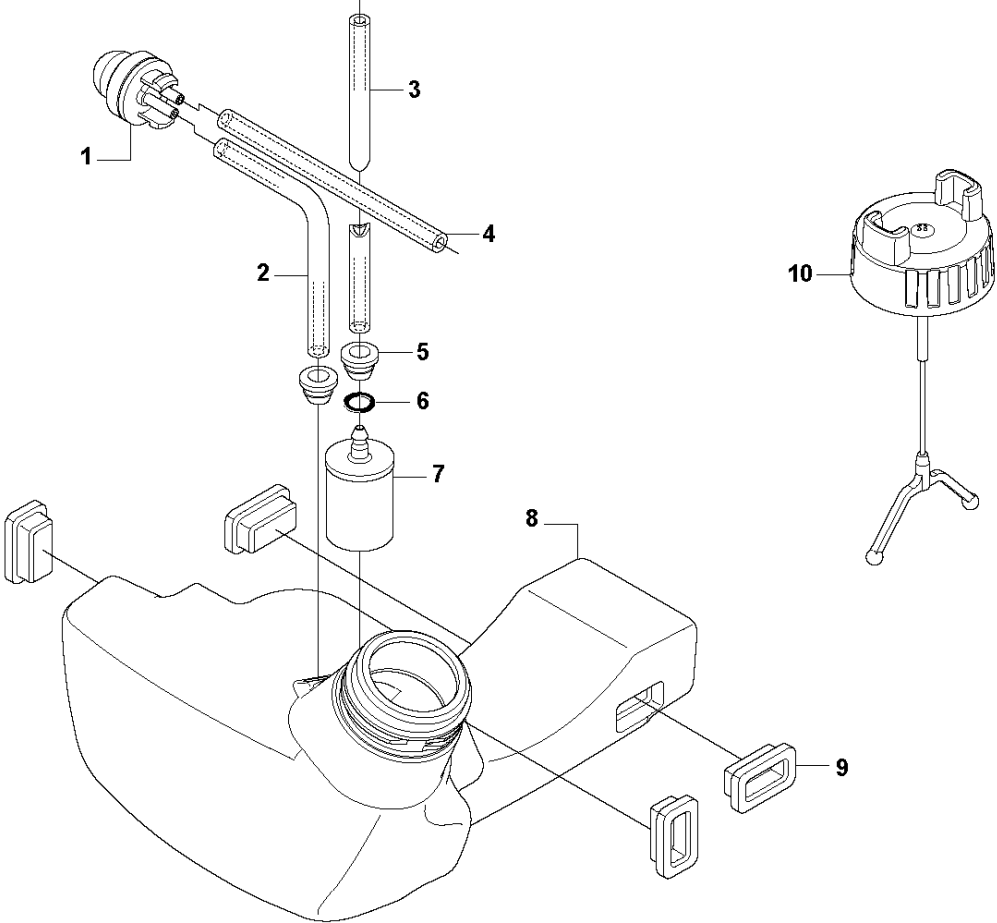

L 333R, 333RJ
335FR, 335LS, 335Lx, 335RJx, 335Rx.
FUEL TANK

FUEL TANK

333 RJ from 2014-12

Ref	Part No	Description	Remark	QTY KIT
1	503 93 66-01	PRIMER HOUSING		1
2	537 04 24-12	FUEL HOSE		1
3	537 05 23-01	FUEL HOSE		1
4	537 04 24-12	FUEL HOSE		1
5	503 73 58-01	BUSHING		2
6	537 18 49-01	O-RING		1
7	503 44 32-01	FILTER		1
8	544 32 88-01	TANK ASSY		1
9	503 91 10-01	SUSPENSION		4
10	503 91 18-02	TANK CAP		1