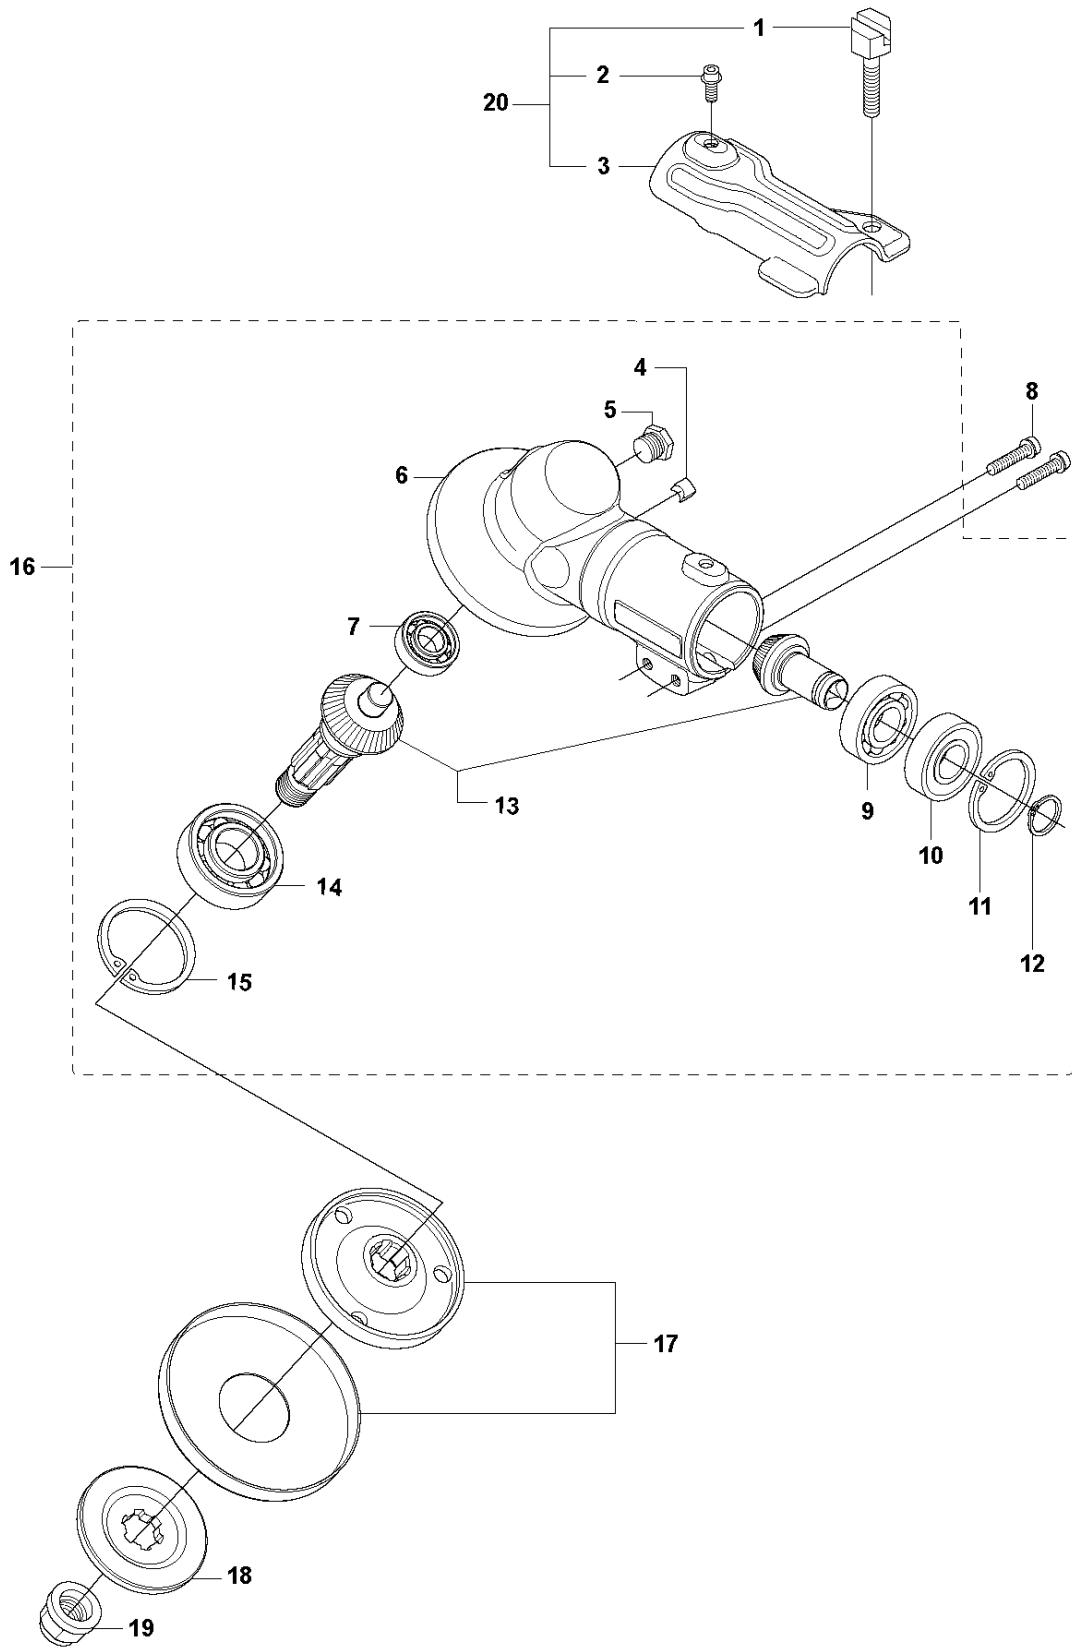

A 333R, 333RJ
335FR, 335LS, 335Lx, 335RJx, 335Rx.
BEVEL GEAR

BEVEL GEAR

333 R from 2014-12

Ref	Part No	Description	Remark	QTY	KIT
1	537 18 95-01	SCREW		1	20
2	503 20 02-10	SCREW IHSCFM		1	20
3	544 08 76-01	CLAMP		1	20
4	537 14 74-01	MAGNET		1	16
5	503 20 15-01	SCREW IHHM		1	16
6	537 29 59-02	GEAR HOUSING		1	16
7	738 21 99-00	BALL BEARING		1	16
8	503 20 03-25	SCREW IHSCFM		2	
9	738 21 01-10	BALL BEARING		1	16
10	738 21 01-12	BALL BEARING		1	16
11	735 31 28-10	CIRCLIP		1	16
12	735 31 14-00	CIRCLIP		1	16
13	505 13 33-01	SPARE PARTS KIT	333R, 335Rx, 335Fr	1	16
13	505 13 34-01	SPARE PARTS KIT	333RJ, 335RJx, 335Lx, 335LS	1	16
14	503 25 28-01	BALL BEARING		1	16
15	735 31 31-10	CIRCLIP		1	16
16	544 21 64-01	GEAR	333R, 335Rx, 335Fr	1	
16	537 29 58-02	BEVEL GEAR	333RJ, 335RJx, 335Lx, 335LS	1	
17	537 35 14-01	DRIVER	"(1")"	1	
18	537 34 35-01	SUPPORT FLANGE		1	
19	502 29 11-01	NUT BLADE		1	
20	574 30 68-01	CLAMP		1