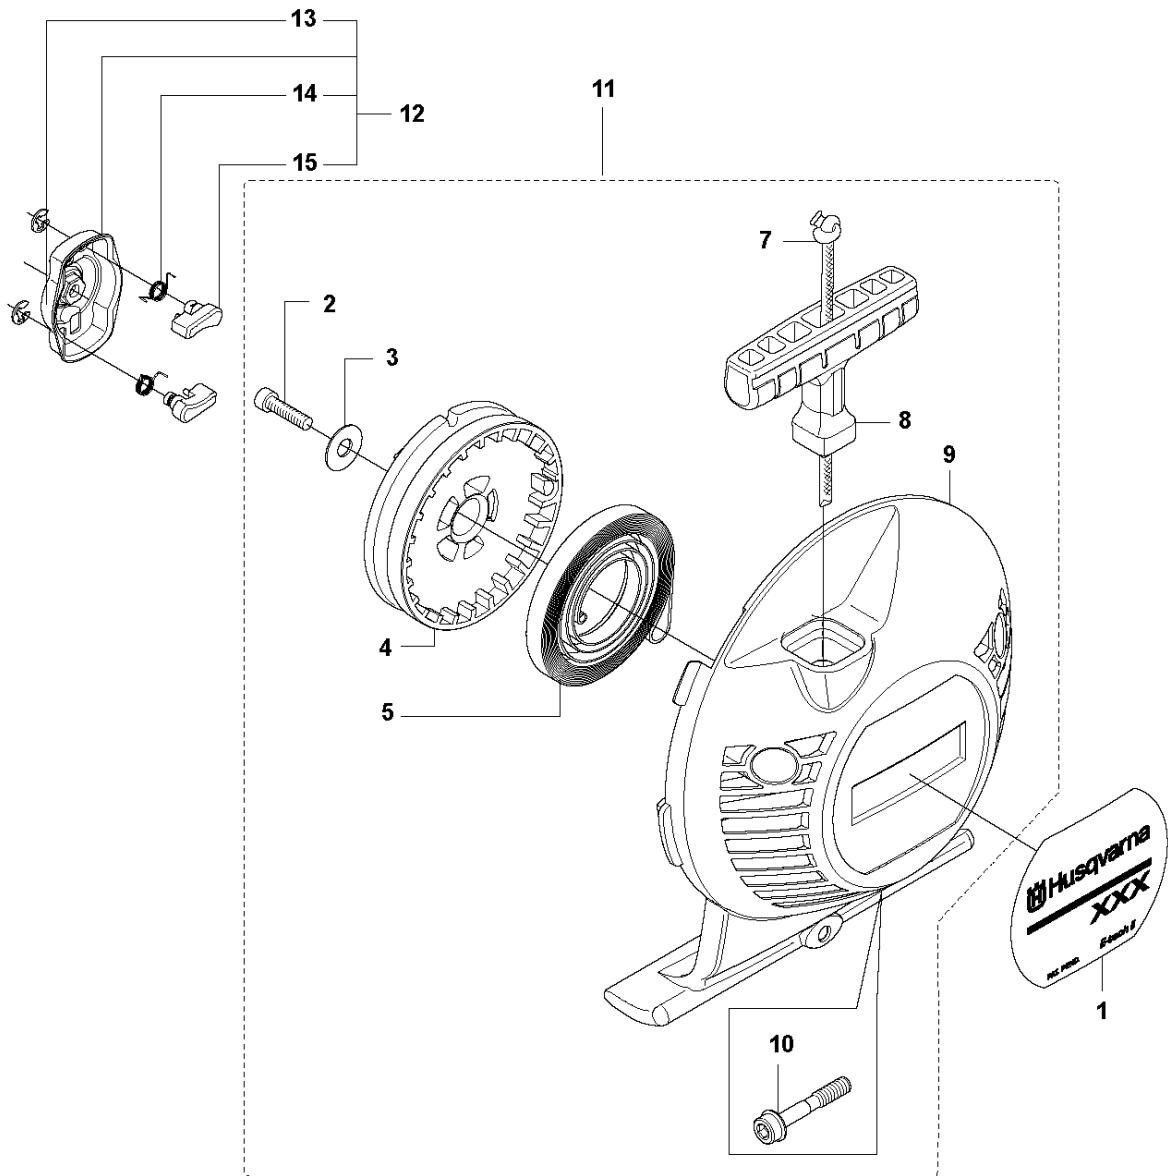

STARTER

333 R from 2014-12

Ref	Part No	Description	Remark	QTY KIT	
1	537 32 24-05	LABEL	333R	1	
1	537 32 24-06	LABEL	335Rx	1	
1	537 32 24-09	LABEL	335FR	1	
1	537 32 24-08	LABEL	335LS	1	
2	503 21 79-20	SCREW IH SCT		1	11
3	535 07 23-01	WASHER		1	11
4	537 32 50-02	STARTER PULLEY		1	11
5	503 85 99-01	RECOIL SPRING		1	11
7	505 30 51-25	STARTER CORD		1	11
8	503 54 39-01	STARTER HANDLE		1	11
9	544 10 25-02	STARTER	Spare part incl. Screws Pos. 10	1	11
10	573 99 43-05	SCREW IH SCFMO	Captive screws	3	9, 11
11	537 21 47-07	STARTER ASSY		1	
12	503 87 33-05	BRIDGE		1	
13	735 31 08-20	E-CLIP		2	12
14	503 87 36-01	SPRING		1	12
15	503 87 35-02	STARTER PAWL		2	12