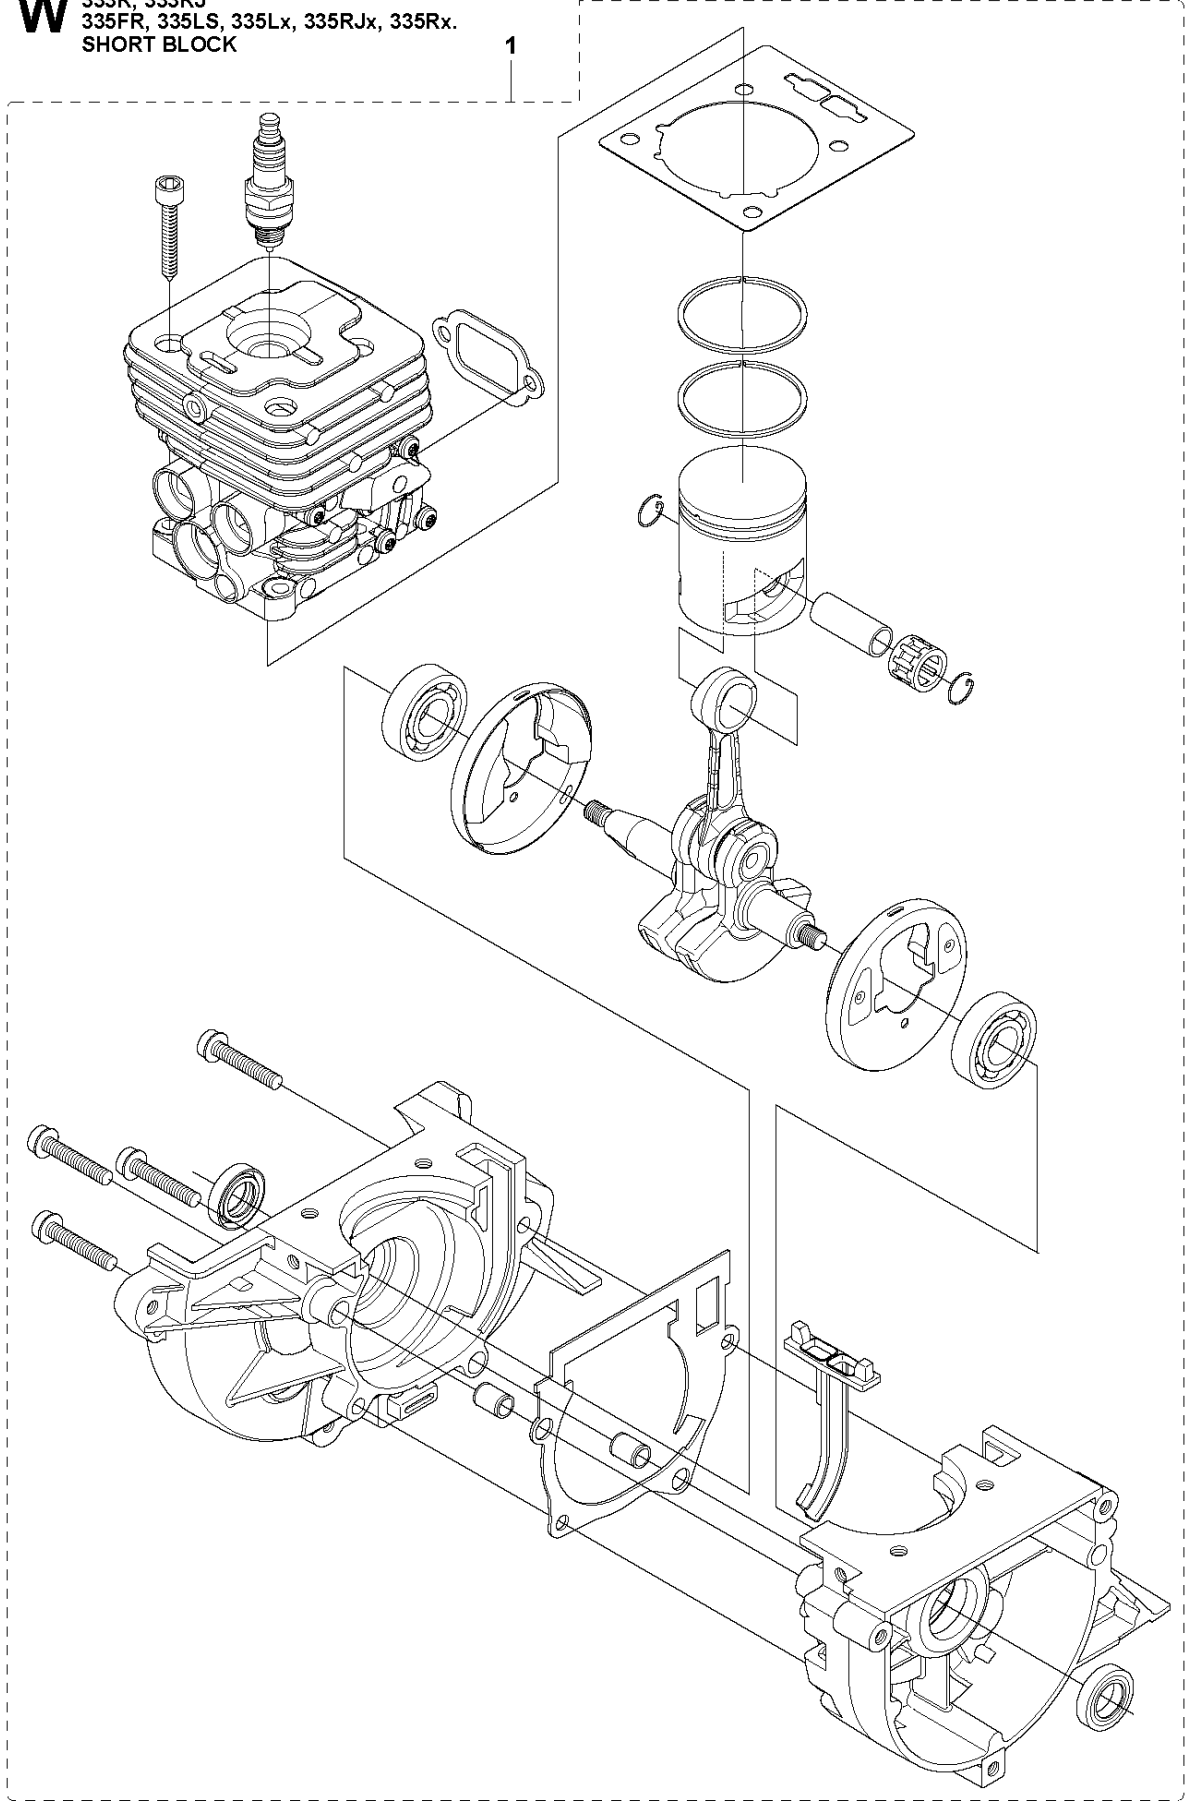

SHAFT & SUSPENSION

333 R from 2014-12

Ref	Part No	Description	Remark	QTY KIT	
1	537 21 42-01	TUBE	333R, 335Rx, 335FR	1	
2	537 36 02-02	SPACER		1	1
3	537 21 41-01	TUBE	Ø = 28mm, L = 1483mm	1	1
4	537 36 02-01	SPACER		1	1
5	537 31 39-01	GUIDE	Ø = 9mm, L = 1400mm	1	1
6	537 35 52-01	DRIVE SHAFT	Ø = 8mm, L = 1527mm	1	
9	537 34 98-01	LOOP		1	
10	537 13 04-02	KNOB		1	
11	537 35 01-01	LOOP		1	9
12	725 23 39-51	SCREW EHHM		1	
13	537 37 61-01	WIRING		1	
14	503 21 75-16	SCREW IHSCFT		1	
15	537 29 48-01	LABEL		1	

W 333R, 333RJ
335FR, 335LS, 335Lx, 335RJx, 335Rx.
SHORT BLOCK

1