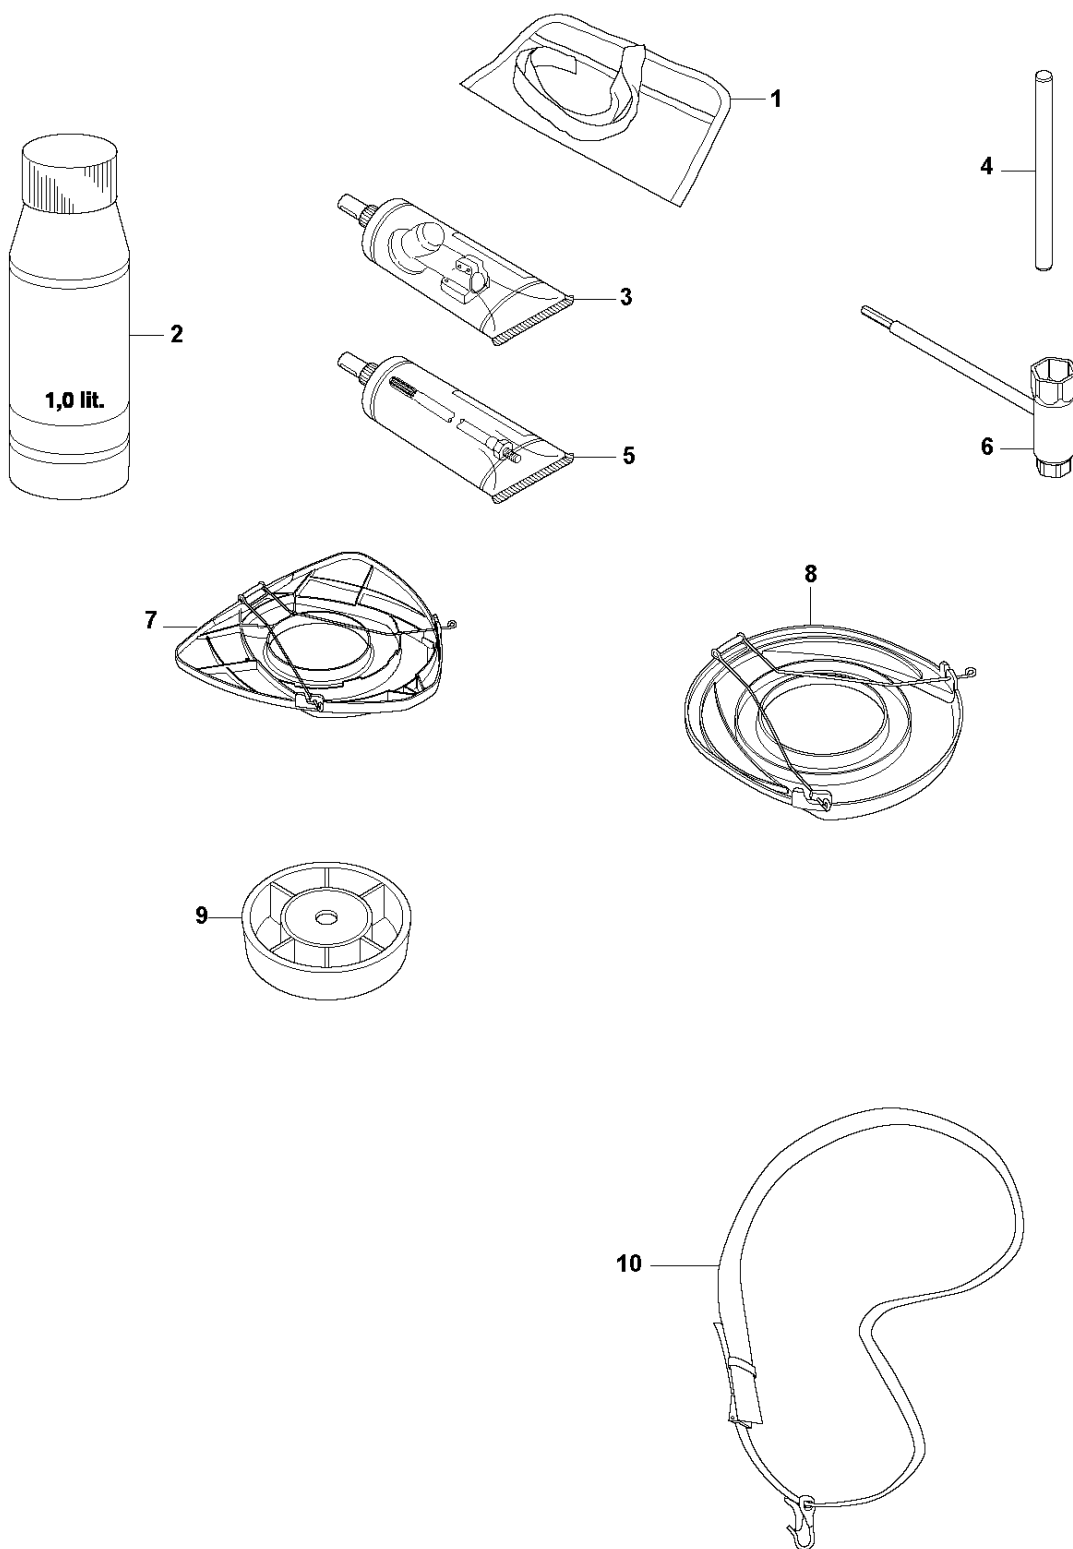

U 333R, 333RJ
335FR, 335LS, 335Lx, 335RJx, 335Rx.
ACCESSORIES

ACCESSORIES

333 R from 2014-12

Ref	Part No	Description	Remark	QTY KIT
1	501 19 22-01	TOOL		1
2	531 00 92-48	FILTER OIL	Oil Airfilter	1
3	503 97 64-01	GREASE		1
4	502 28 59-01	STOP		1
5	503 80 17-01	GREASE		1
6	537 36 21-01	COMBINATION WRENCH		1
7	544 35 91-01	TRANSPORT GUARD		1
8	537 31 29-01	SAW BLADE GUARD	200-275 mm	1
9	503 89 01-02	SUPPORT CUP		1
10	537 21 62-01	HARNESS		1
10	537 21 62-02	HARNESS	USA	1