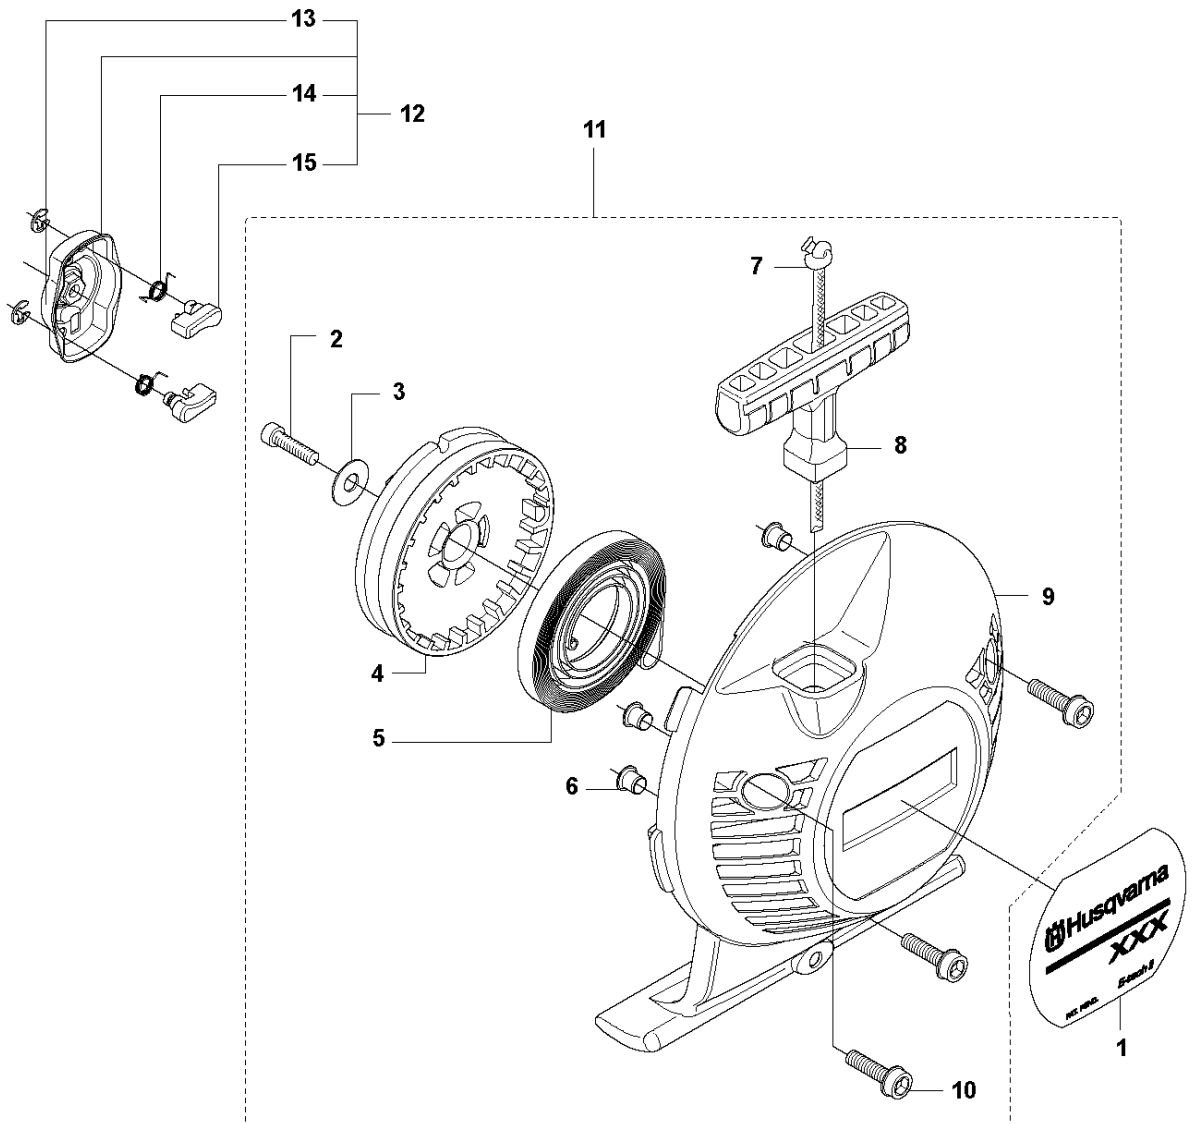

K1 333R, 333RJ
335FR, 335LS, 335Lx, 335RJx, 335Rx.
STARTER

STARTER

333 R from 2014-12

Ref	Part No	Description	Remark	QTY KIT	
1	537 32 24-05	LABEL	333R	1	
1	537 32 24-06	LABEL	335Rx	1	
1	537 32 24-09	LABEL	335FR	1	
1	537 32 24-08	LABEL	335LS	1	
2	503 21 79-20	SCREW IH SCT		1	11
3	535 07 23-01	WASHER		1	11
4	537 32 50-02	STARTER PULLEY		1	11
5	503 85 99-01	RECOIL SPRING		1	11
6	537 37 38-02	TUBULAR RIVET		3	11
7	505 30 51-25	STARTER CORD		1	11
8	503 54 39-01	STARTER HANDLE		1	11
9	544 27 93-01	STARTER		1	11
10	503 20 03-20	SCREW IH SCFM		3	11
11	537 21 47-03	STARTER ASSY		1	
12	503 87 33-05	BRIDGE		1	
13	735 31 08-20	E-CLIP		2	12
14	503 87 36-01	SPRING		1	12
15	503 87 35-02	STARTER PAWL		2	12