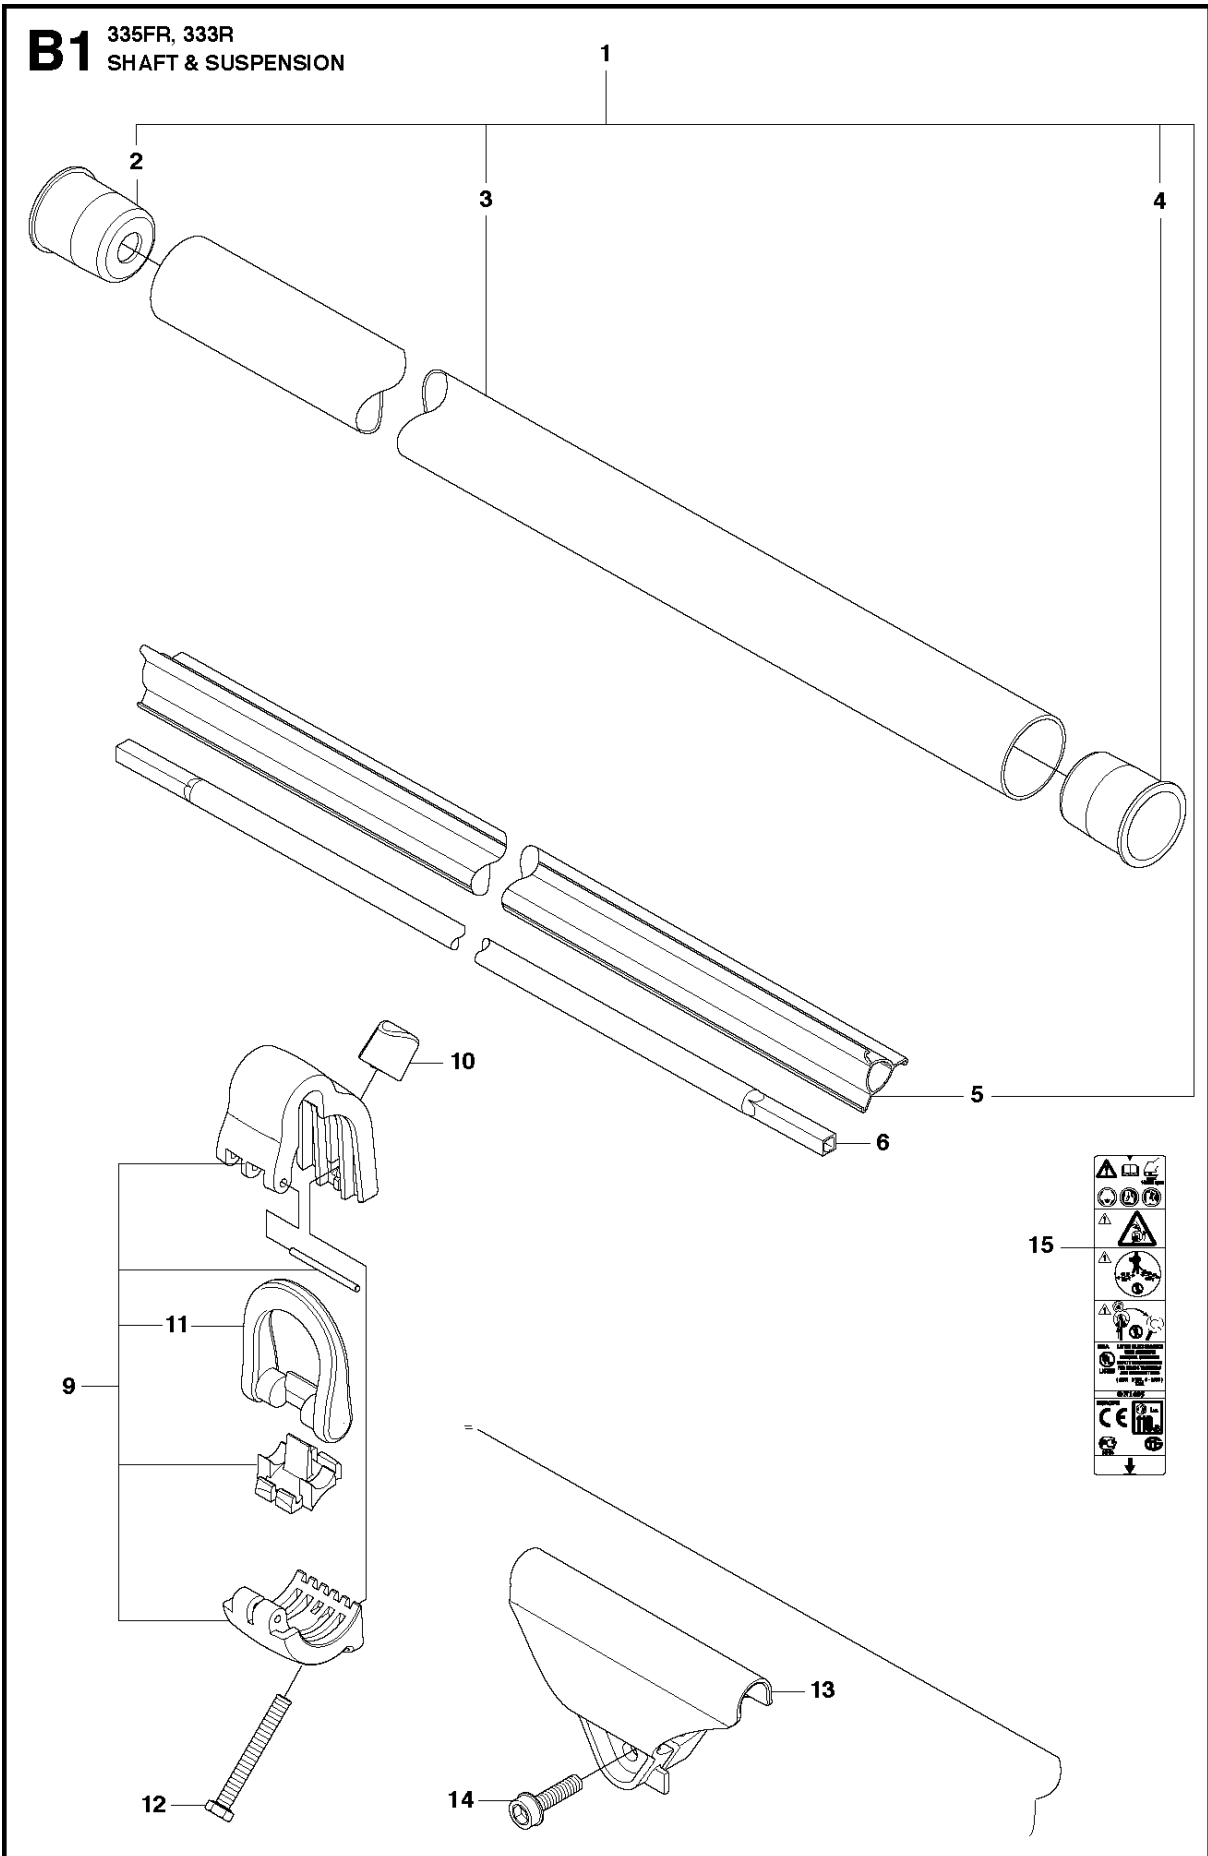

MUFFLER

333 R from 2014-12

Ref	Part No	Description	Remark	QTY	KIT
1	537 32 47-01	SPARK ARRESTER SCREEN		1	3
2	724 12 87-59	SCREW CRPANM		1	3
3	544 11 67-01	MUFFLER ASSY	335Rx, 335RJx, 335Lx, 335LS	1	
3	544 11 67-02	MUFFLER ASSY	333RJ, 333R	1	
4	537 33 31-01	GASKET		1	
5	537 34 08-01	AIR CONDUCTOR		1	
6	503 20 03-20	SCREW IHSCFM		1	
7	503 20 29-63	SCREW IHSCFM		2