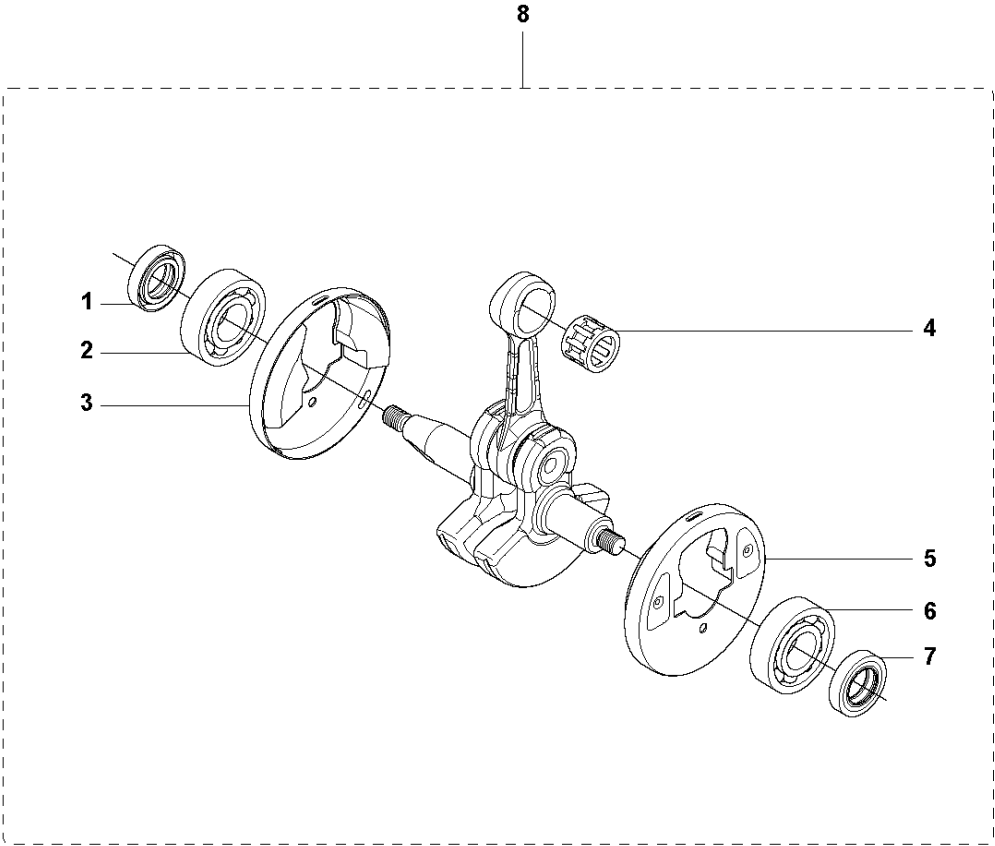

R 333R, 333RJ
335FR, 335LS, 335Lx, 335RJx, 335Rx.
CRANK CASE

CRANKCASE

333 R from 2014-12

Ref	Part No	Description	Remark	QTY	KIT
1	503 20 02-30	SCREW IHSCFM		4	9
2	503 26 02-02	SEALING RING		1	9
3	738 21 01-10	BALL BEARING		1	9
4	501 27 08-01	GUIDE BUSHING		2	9
5	537 33 29-01	GASKET		1	9
6	537 32 42-01	INSERT		1	9
7	738 21 01-10	BALL BEARING		1	9
8	503 26 02-02	SEALING RING		1	9
9	544 03 89-01	CRANKCASE ASSY		1	

Q 333R, 333RJ
335FR, 335LS, 335Lx, 335RJx, 335Rx.
CRANK SHAFT

CRANKSHAFT

333 R from 2014-12

Ref	Part No	Description	Remark	QTY	KIT
1	503 26 02-02	SEALING RING		1	8
2	738 21 01-10	BALL BEARING		1	8
3	537 29 76-01	CUP		1	8
4	503 41 41-01	NEEDLE BEARING		1	8
5	537 29 76-01	CUP		1	8
6	738 21 01-10	BALL BEARING		1	8
7	503 26 02-02	SEALING RING		1	8
8	544 03 90-01	CRANKSHAFT ASSY		1	