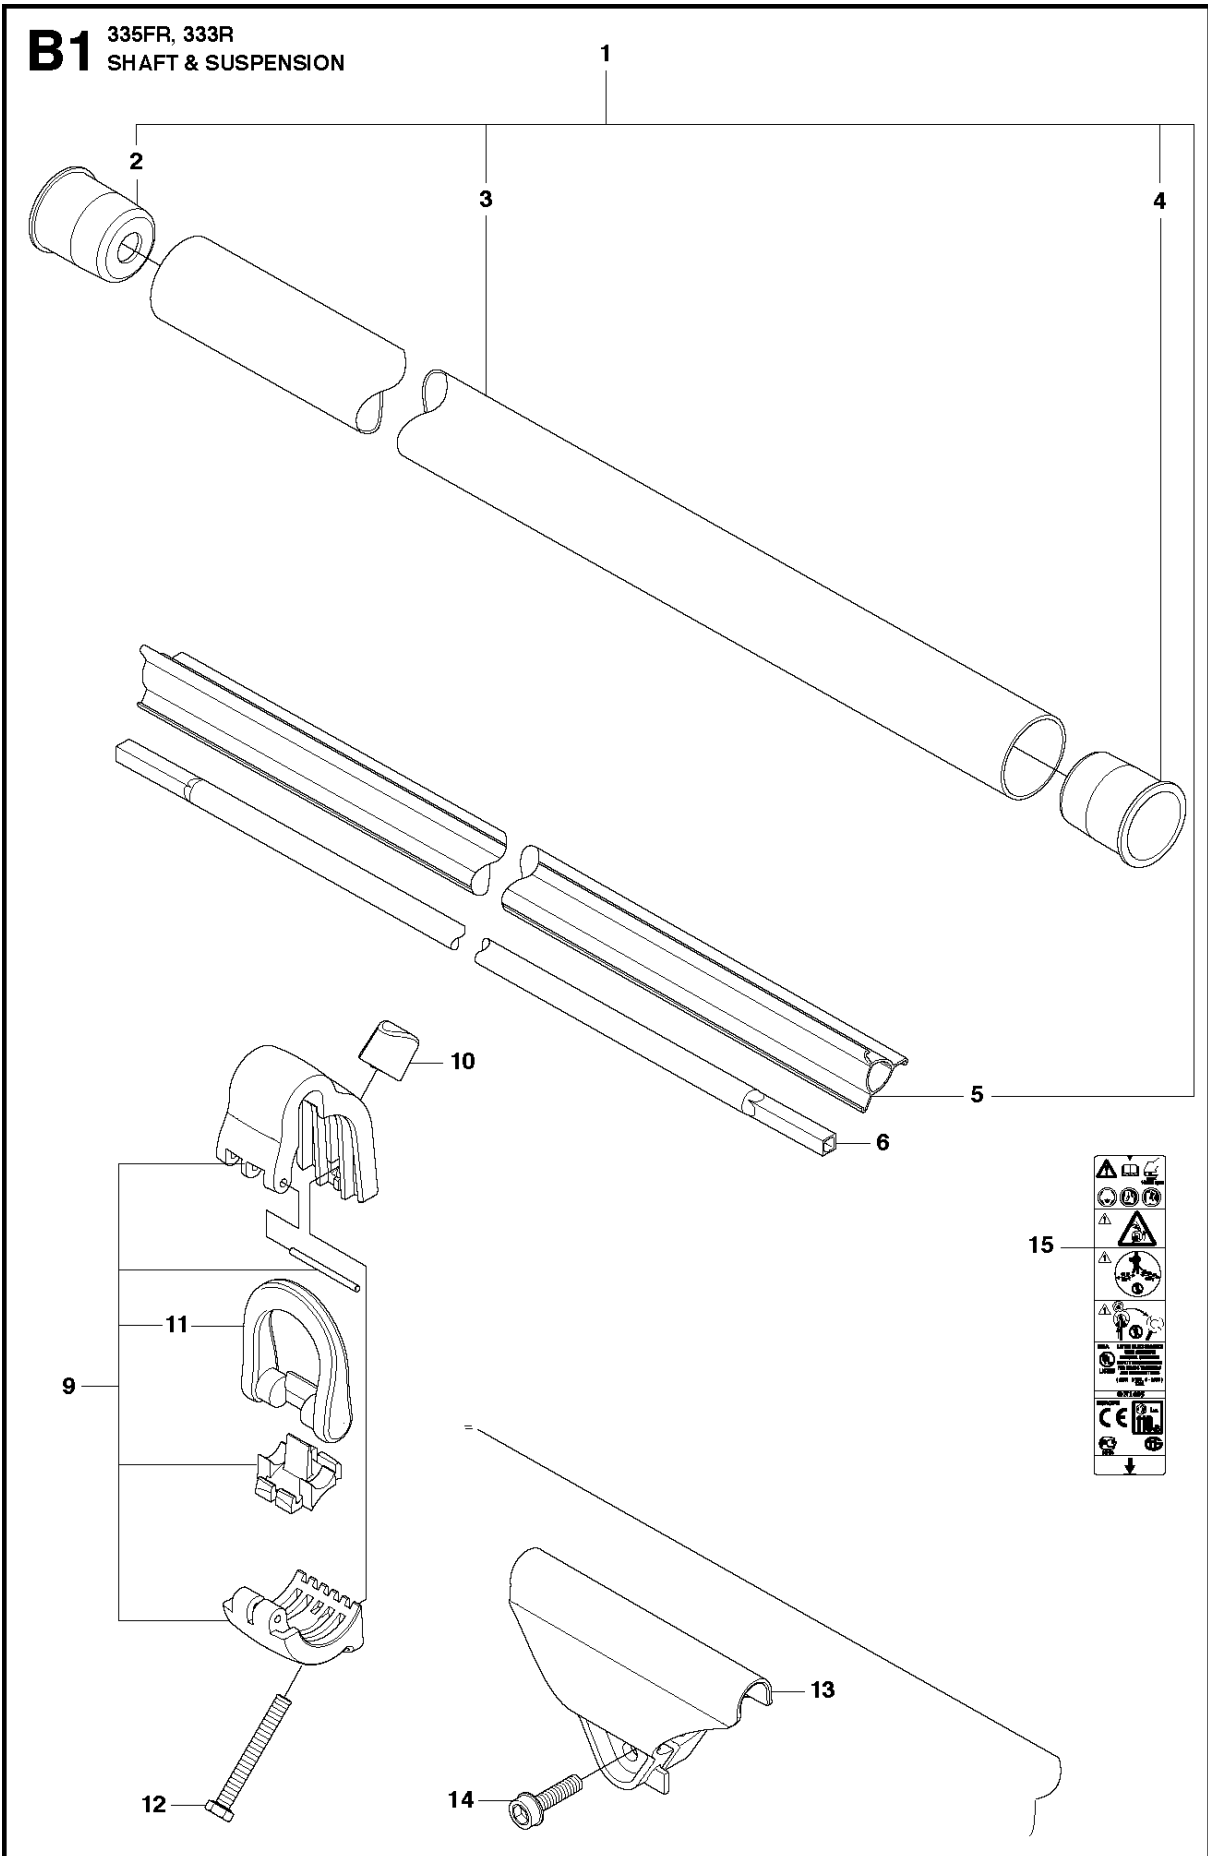

MUFFLER

335 FR

Ref	Part No	Description	Remark	QTY	KIT
1	537 32 47-01	SPARK ARRESTER SCREEN		1	3
2	724 12 87-59	SCREW CRPANM		1	3
3	544 11 67-01	MUFFLER ASSY	335Rx, 335RJx, 335Lx, 335LS	1	
3	544 11 67-02	MUFFLER ASSY	333RJ, 333R	1	
4	537 33 31-01	GASKET		1	
5	537 34 08-01	AIR CONDUCTOR		1	
6	503 20 03-20	SCREW IHSCFM		1	
7	503 20 29-63	SCREW IHSCFM		2