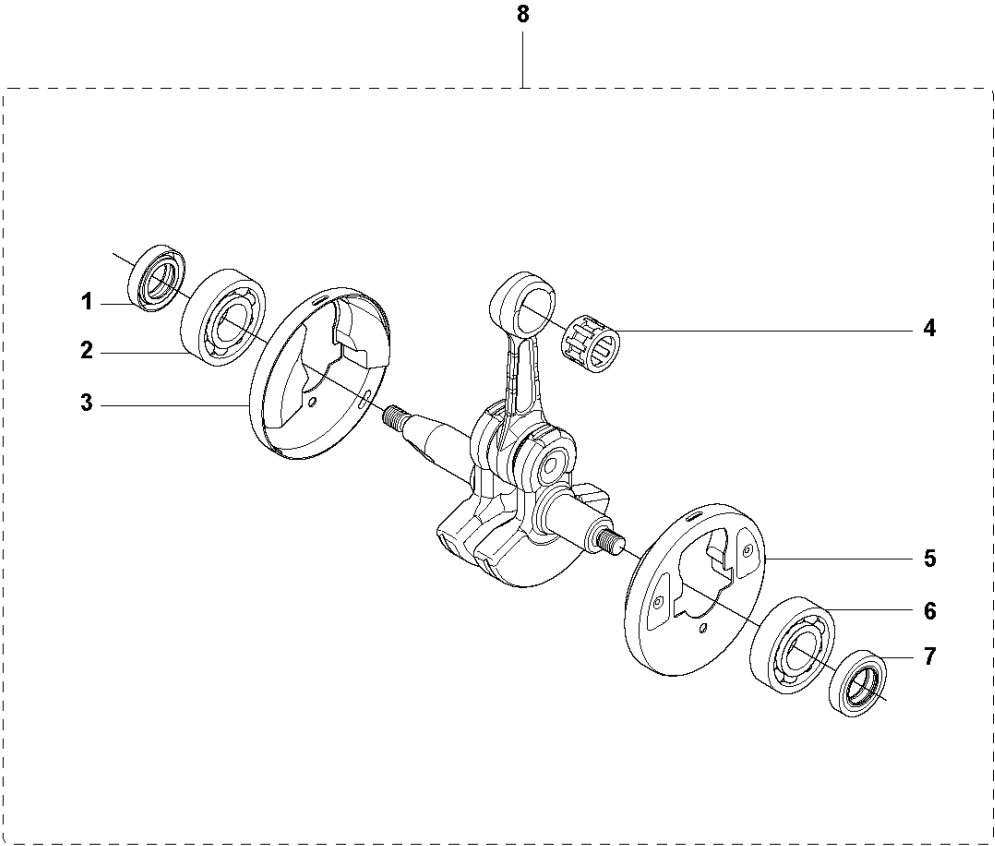

Q 333R, 333RJ
335FR, 335LS, 335Lx, 335RJx, 335Rx.
CRANK SHAFT

CRANKSHAFT

335 FR

Ref	Part No	Description	Remark	QTY	KIT
1	503 26 02-02	SEALING RING		1	8
2	738 21 01-10	BALL BEARING		1	8
3	537 29 76-01	CUP		1	8
4	503 41 41-01	NEEDLE BEARING		1	8
5	537 29 76-01	CUP		1	8
6	738 21 01-10	BALL BEARING		1	8
7	503 26 02-02	SEALING RING		1	8
8	544 03 90-01	CRANKSHAFT ASSY		1