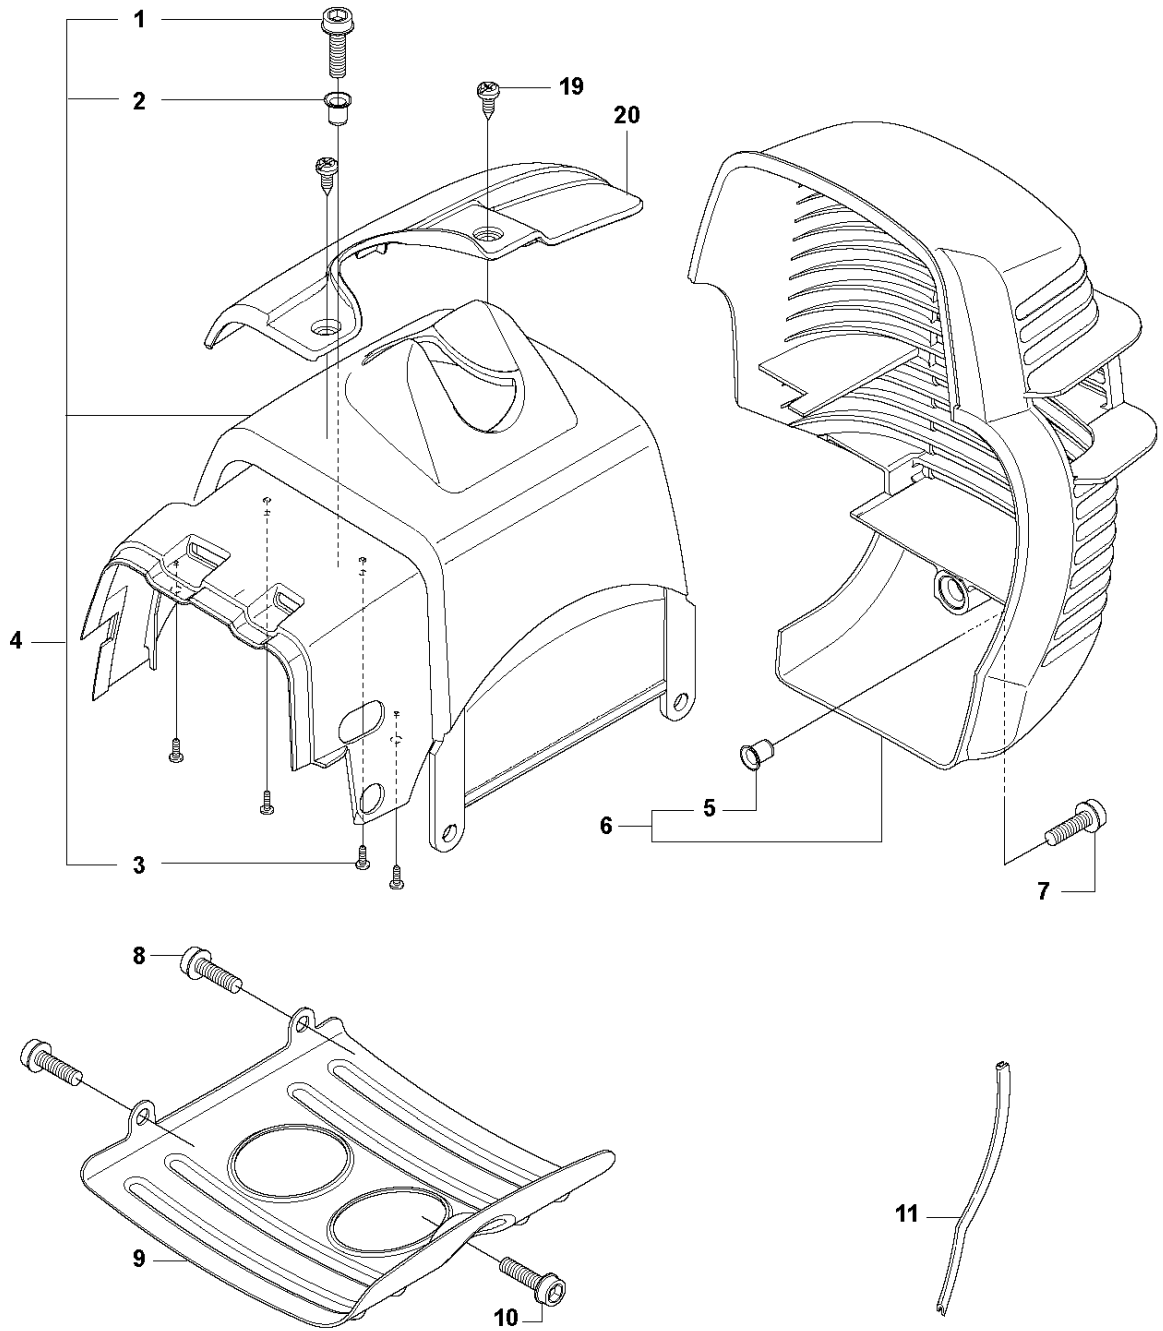

H1 333R, 333RJ
335FR, 335LS, 335Lx, 335RJx, 335Rx.
COVERS

Ref	Part No	Description	Remark	QTY	KIT
1	503 20 03-20	SCREW IHSCFM		1	4
2	537 37 38-02	TUBULAR RIVET		1	4
3	503 21 29-10	SCREW CCRPANT		4	4
4	544 16 01-01	CYLINDER COVER		1	
5	537 37 38-03	TUBULAR RIVET		1	6
6	537 42 51-01	HEAT PROTECTOR		1	
7	503 20 03-20	SCREW IHSCFM		1	
8	503 21 75-16	SCREW IHSCFT		2	
9	537 35 72-01	PROTECTIVE PLATE		1	
10	503 21 75-16	SCREW IHSCFT		1	
11	544 02 98-01	BAR		1	
12	537 39 52-08	LABEL	335LS	1	
13	537 39 52-09	LABEL	335FR	1	
14	537 39 52-02	LABEL	335Lx	1	
15	537 39 52-03	LABEL	333RJ	1	
16	537 39 52-04	LABEL	333R	1	
17	537 39 52-05	LABEL	335RJx	1	
18	537 39 52-06	LABEL	335Rx	1	
19	503 21 35-02	SCREW	335LS, 335RJX	2	
20	502 43 39-01	ARM PROTECTION		1