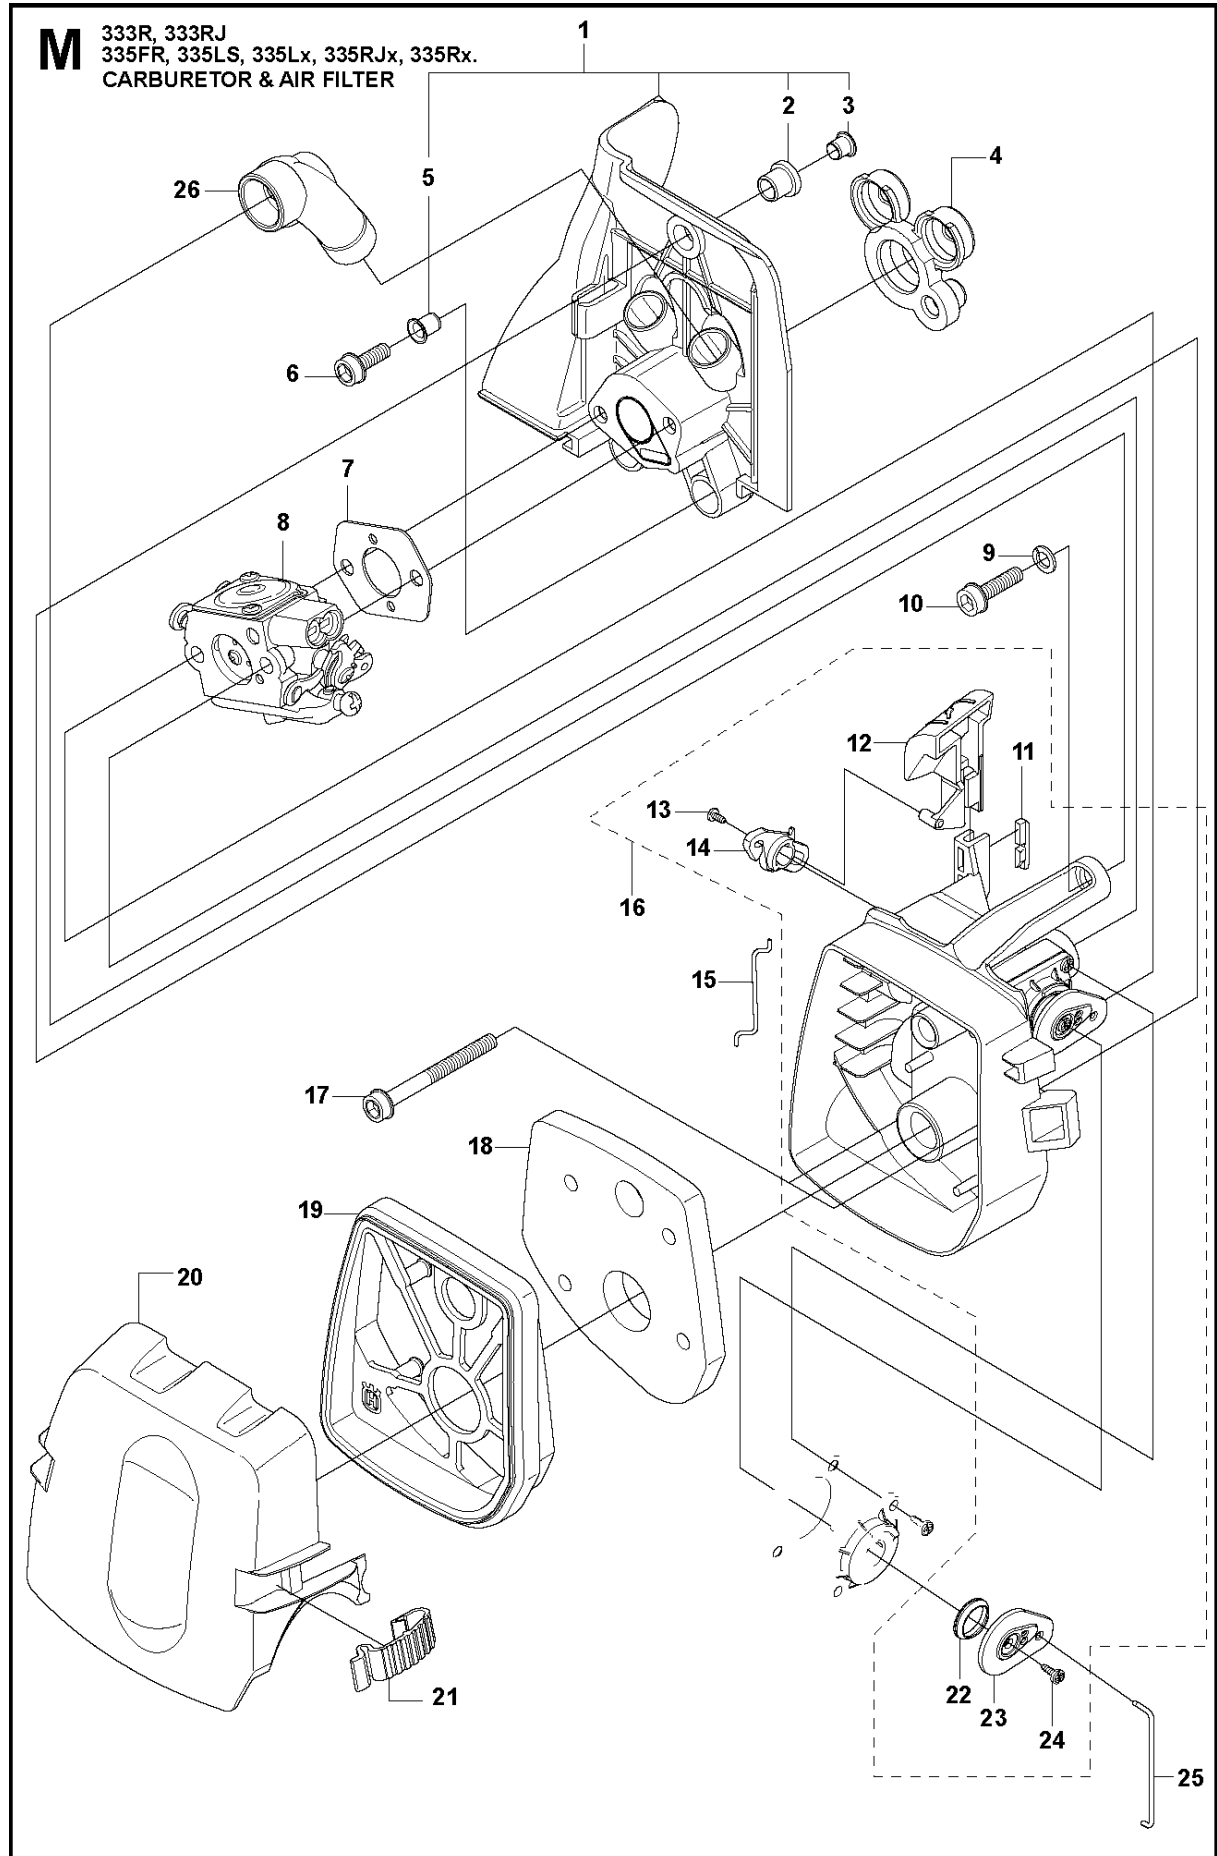

CARBURETOR & AIR FILTER

335 FR

Ref	Part No	Description	Remark	QTY	KIT
1	537 37 12-01	INSULATION WALL		1	
2	537 37 11-01	SLEEVE		1	1
3	544 01 91-01	TUBULAR RIVET		1	1
4	537 33 43-01	INLET PIPE		1	
5	537 37 38-03	TUBULAR RIVET		2	1
6	503 20 03-16	SCREW IHSCFM		2	
7	503 49 71-01	GASKET		1	
8	581 16 75-01	CARBURETTOR		1	
9	503 23 10-06	WASHER		1	
10	503 20 03-20	SCREW IHSCFM		1	
11	544 02 58-01	BAR		1	16
12	537 33 71-01	CHOKE CONTROL		1	16
13	503 21 29-06	SCREW CCRPANT		1	16
14	537 35 58-01	LEVER		1	16
15	544 37 27-01	SLEEVING BRACKET		1	
16	537 31 41-01	FILTER HOLDER		1	
17	503 21 75-50	SCREW IHSCFT		2	
18	537 33 72-01	FILTER		1	
19	537 31 42-01	FRAME		1	
20	537 31 44-01	FILTER COVER		1	
21	537 38 72-01	SNAP		2	
22	544 01 47-01	BELLOWS		1	16
23	544 01 46-01	LEVER		1	16
24	503 21 29-06	SCREW CCRPANT		1	16
25	537 34 90-01	LEVER		1	
26	537 34 13-01	AIR DUCT		1