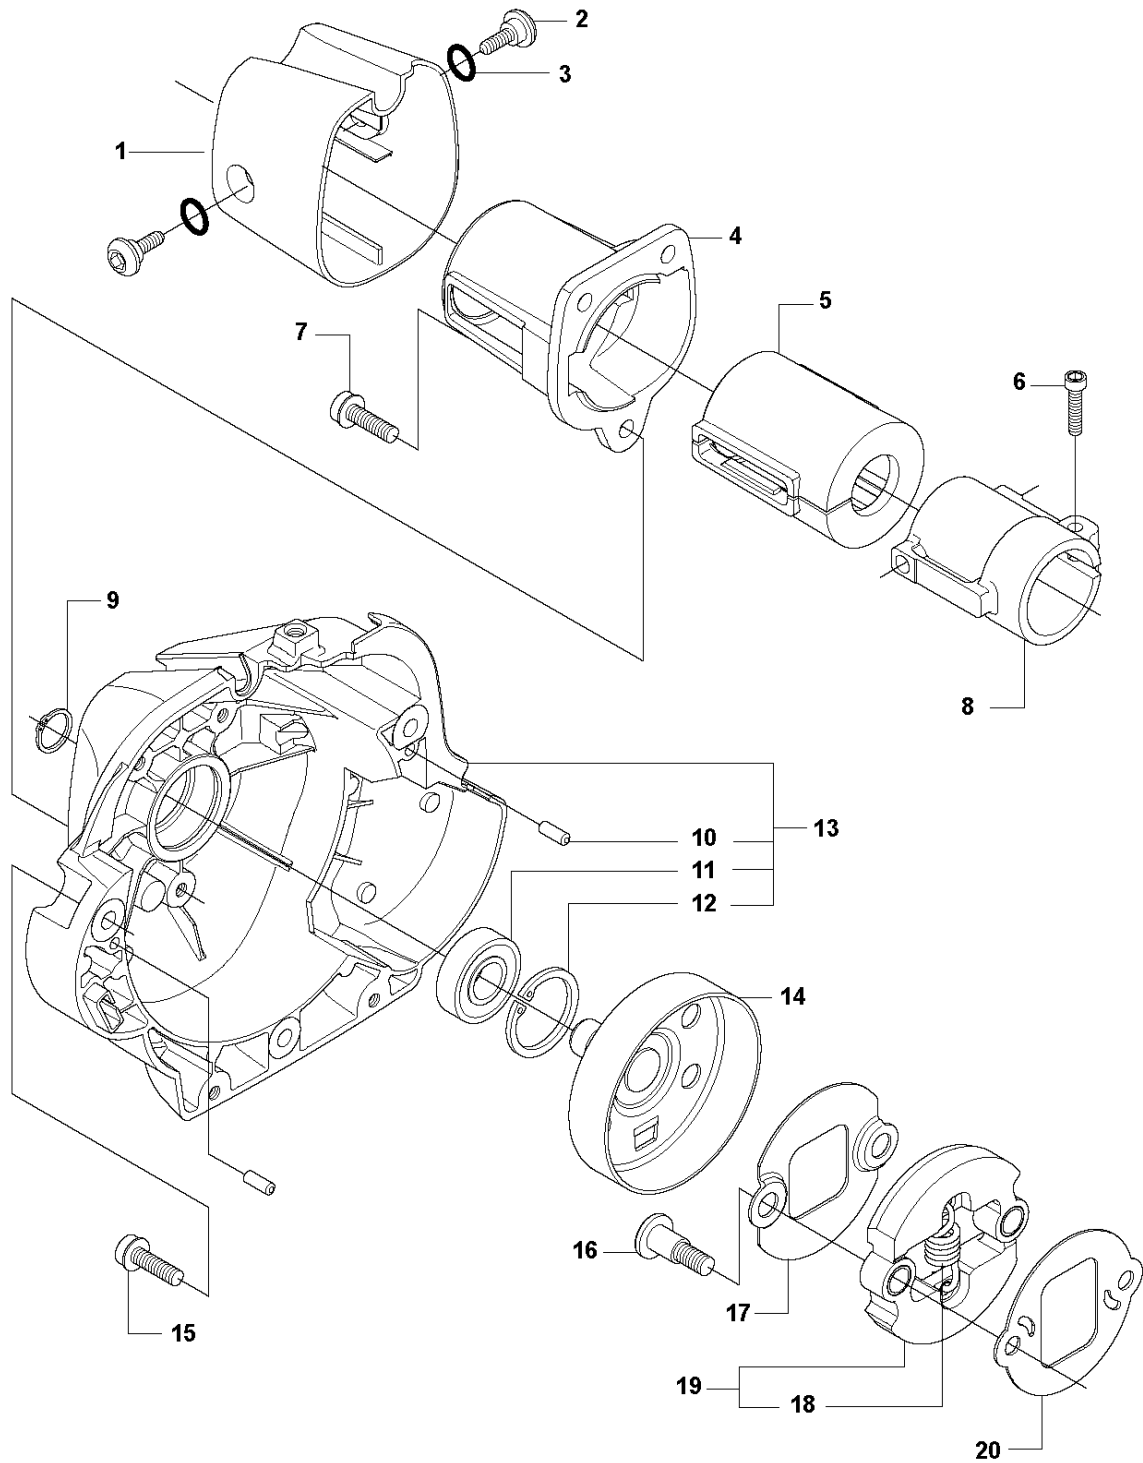

G 333R, 333RJ
335FR, 335LS, 335Lx, 335RJx, 335Rx.
CLUTCH & CLUTCH COVER

CLUTCH

335 FR

Ref	Part No	Description	Remark	QTY KIT	
1	544 11 97-01	COVER	333RJ, 335RJx, 335Lx, 335LS	1	
1	537 32 61-01	COVER	333R, 335Rx, 335FR	1	
2	503 96 13-01	SCREW		2	
3	740 42 06-00	O-RING		2	
4	537 31 00-01	COVER		1	
5	537 32 27-01	ANTIVIBRATION ELEMENT		1	
6	725 53 33-55	SCREW IHSCM		1	
7	503 20 03-20	SCREW IHSCFM		3	
8	537 31 01-01	COMPRESSION SLEEVE	333R, 335Rx, 335FR	1	
8	537 31 01-02	COMPRESSION SLEEVE	333RJ, 335RJx, 335Lx, 335LS	1	
9	735 31 14-00	CIRCLIP		1	
10	503 24 07-02	PARALLEL PIN		2	13
11	738 21 01-04	BALL BEARING		1	13
12	735 31 28-10	CIRCLIP		1	13
13	537 30 29-01	CLUTCH COVER		1	
14	537 35 29-01	CLUTCH DRUM		1	
15	503 20 03-20	SCREW IHSCFM		3	
16	537 41 81-01	SCREW		2	
17	537 41 57-01	WASHER		1	
18	537 42 72-01	SPRING		1	19
19	537 34 04-01	CLUTCH		1	
20	537 04 68-01	WASHER		1