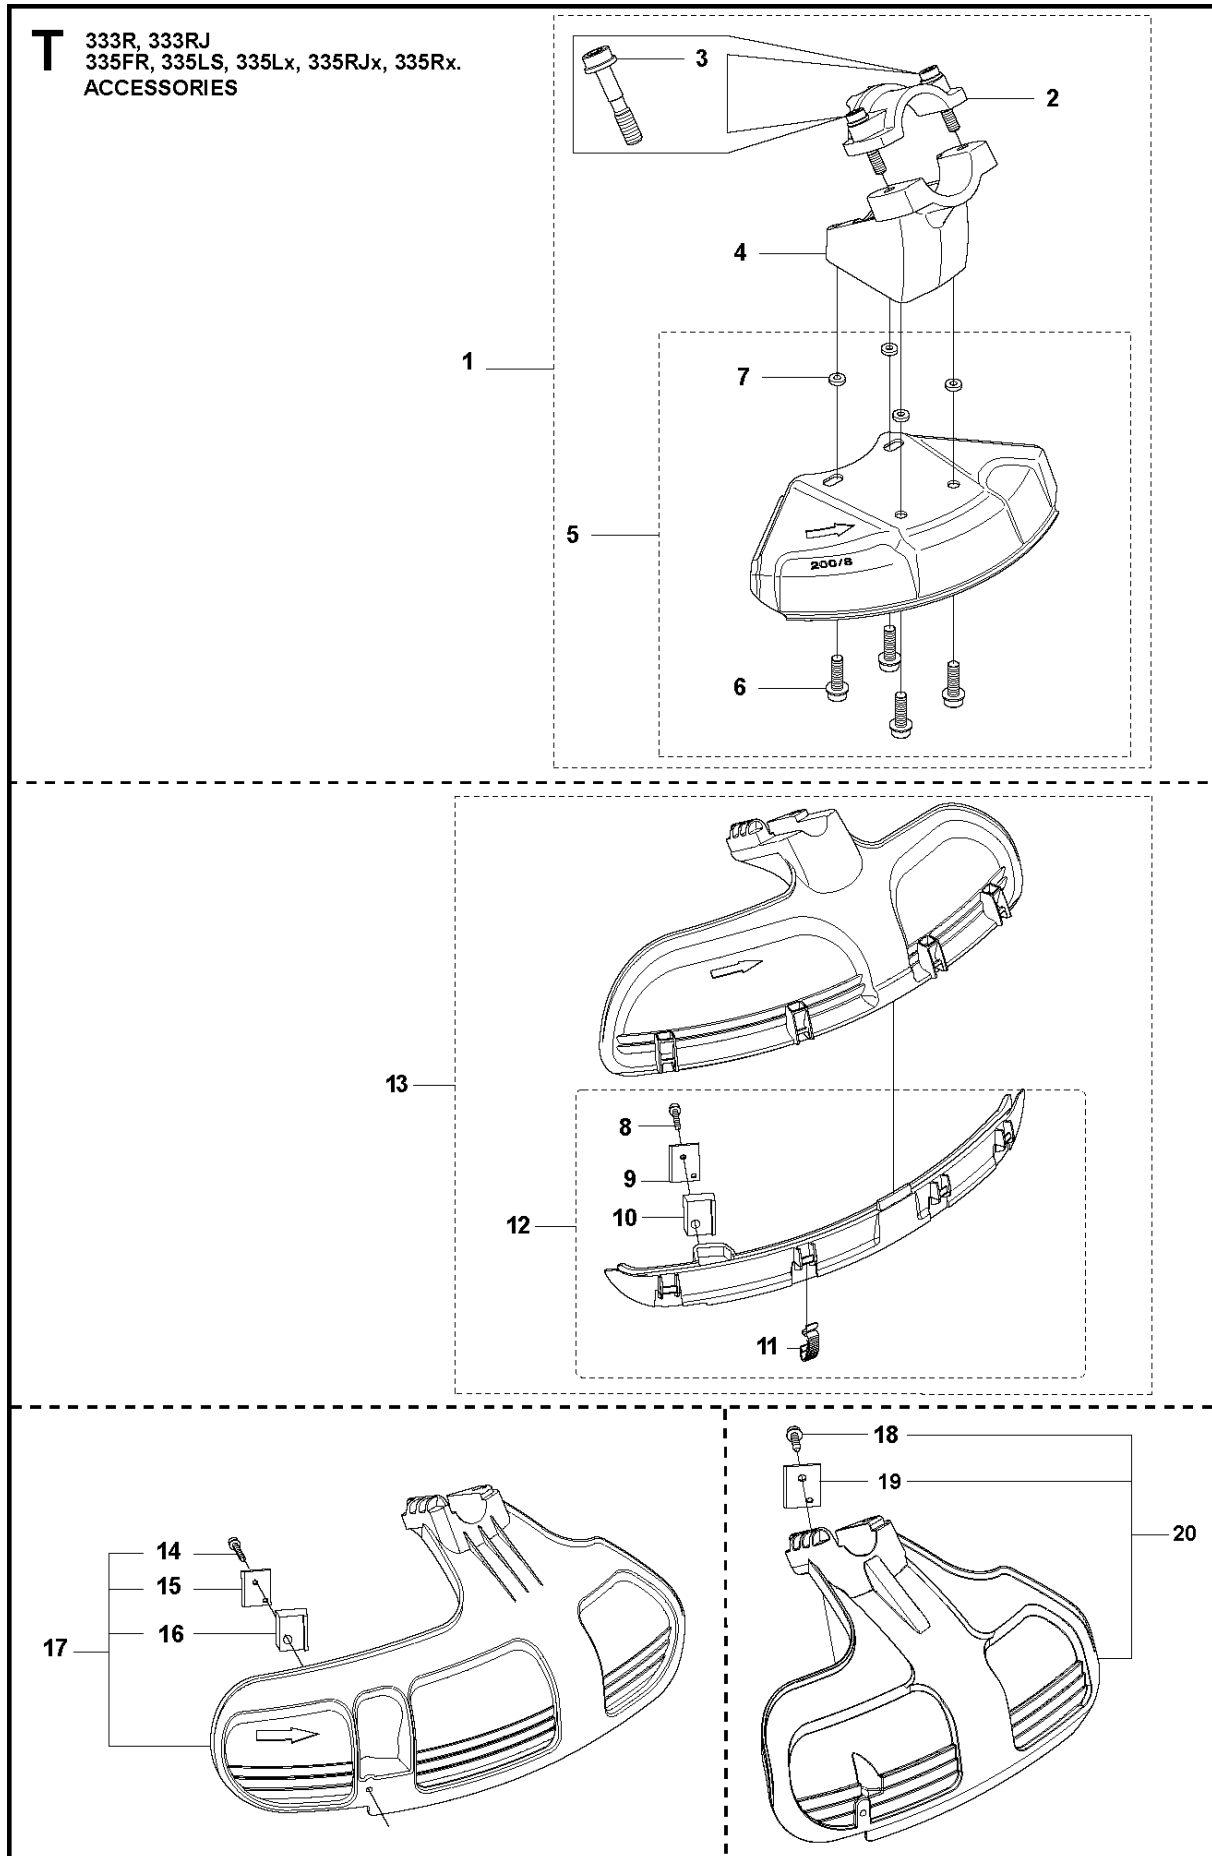

T 333R, 333RJ
335FR, 335LS, 335Lx, 335RJx, 335Rx.
ACCESSORIES

ACCESSORIES

335 FR

Ref	Part No	Description	Remark	QTY KIT	
1	501 32 04-01	ADAPTER	Incl. Pos. 2-7	1	
2	574 53 06-01	CLAMP	Spare part incl. Screws Pos. 3	1	1
3	573 99 43-04	SCREW IHSCFMO	Captive Screw M5	2	1, 2
4	501 32 08-01	ADAPTER		1	1
5	574 53 26-01	BLADE GUARD	Incl. Pos. 6-7	1	1
6	503 20 02-16	SCREW IHSCFM		4	1, 5
7	574 03 95-01	LOCKING NUT		4	1, 5
8	503 21 07-16	SCREW IHSCFT	333R, 335Rx	1	13
8	503 21 68-25	SCREW IHSCFT	333RJ, 335RJx, 335Lx, 335LS	1	13
9	503 79 88-01	BLADE		1	13
10	544 12 45-01	RETAINER	33RJ, 335RJx, 335Lx, 335LS	1	13
11	537 38 72-01	SNAP		4	13
12	537 39 63-01	SPLASH GUARD	333R, 335Rx	1	13
12	537 39 63-03	SPLASH GUARD	333RJ, 335RJx, 335Lx, 335LS	1	
13	537 33 16-01	COMBI GUARD	333R, 335Rx	1	
13	537 33 16-03	SPLASH GUARD	333RJ, 335Lx, 335RJx, 335LS	1	
14	503 21 68-25	SCREW IHSCFT		1	17
15	503 79 88-01	BLADE		1	17
16	544 12 45-01	RETAINER		1	17
17	537 34 94-03	TRIMMER GUARD		1	
18	503 21 68-25	SCREW IHSCFT		1	20
19	503 79 88-01	BLADE		1	20
20	502 44 81-01	TRIMMER GUARD ASSY		1