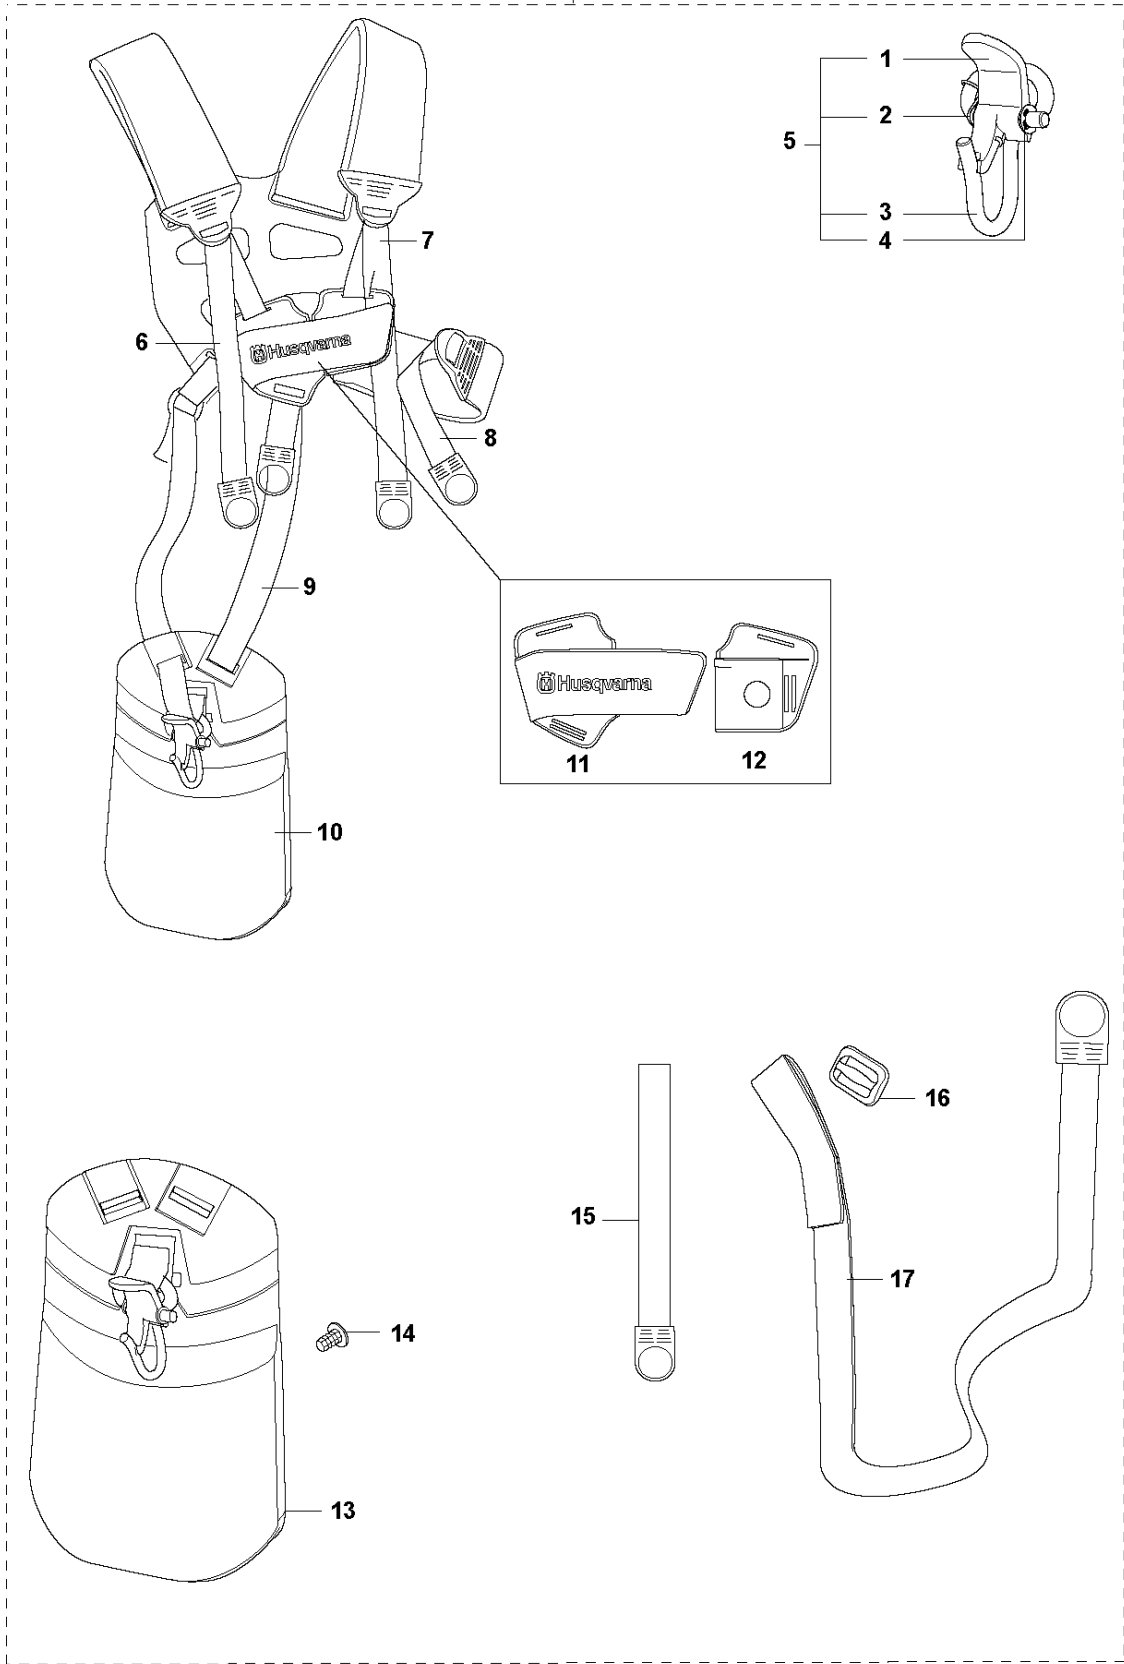

V 333R, 333RJ
335FR, 335LS, 335Lx, 335RJx, 335Rx.
HARNESS

18

Ref	Part No	Description	Remark	QTY	KIT
1	502 02 30-02	HARNESS		1	5
2	586 34 10-01	SPRING		1	5
3	502 02 29-02	HARNESS		1	5
4	735 31 09-20	HARNESS		1	5
5	502 02 28-05	WELT HOOK		1	
6	503 99 61-01	HARNESS		1	
7	503 99 61-01	HARNESS		1	
8	503 99 61-01	HARNESS		1	
9	503 99 61-03	BAND		1	
10	537 27 59-01	HIP PAD		1	
11	537 28 84-01	FRONT PIECE		1	
12	537 28 83-01	FRONT PIECE		1	
13	537 27 59-01	HIP PAD		1	
14	537 17 54-01	HARNESS		3	
15	503 99 61-01	HARNESS		3	
16	537 11 35-01	RETAINER		1	
17	503 99 61-03	BAND		1	
18	537 27 57-02	HARNESS	Duo Balance	1	
18	537 27 57-04	HARNESS	Duo Balance US	1