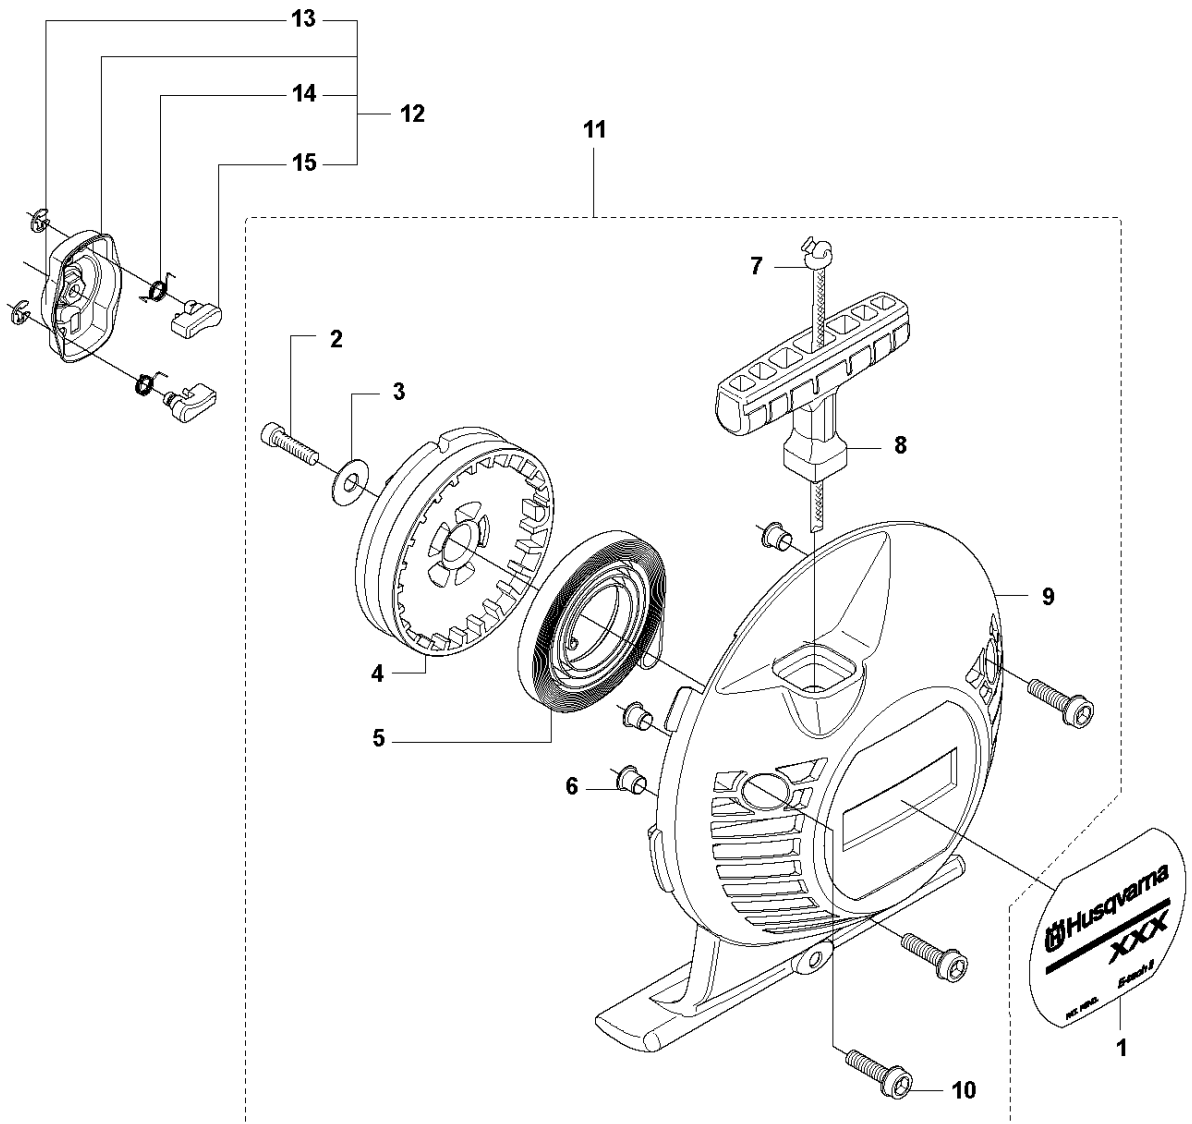

K1 333R, 333RJ
335FR, 335LS, 335Lx, 335RJx, 335Rx.
STARTER

STARTER

335 FR

Ref	Part No	Description	Remark	QTY KIT	
1	537 32 24-05	LABEL	333R	1	
1	537 32 24-06	LABEL	335Rx	1	
1	537 32 24-09	LABEL	335FR	1	
1	537 32 24-08	LABEL	335LS	1	
2	503 21 79-20	SCREW IH SCT		1	11
3	535 07 23-01	WASHER		1	11
4	537 32 50-02	STARTER PULLEY		1	11
5	503 85 99-01	RECOIL SPRING		1	11
6	537 37 38-02	TUBULAR RIVET		3	11
7	505 30 51-25	STARTER CORD		1	11
8	503 54 39-01	STARTER HANDLE		1	11
9	544 27 93-01	STARTER		1	11
10	503 20 03-20	SCREW IHSCFM		3	11
11	537 21 47-03	STARTER ASSY		1	
12	503 87 33-05	BRIDGE		1	
13	735 31 08-20	E-CLIP		2	12
14	503 87 36-01	SPRING		1	12
15	503 87 35-02	STARTER PAWL		2	12