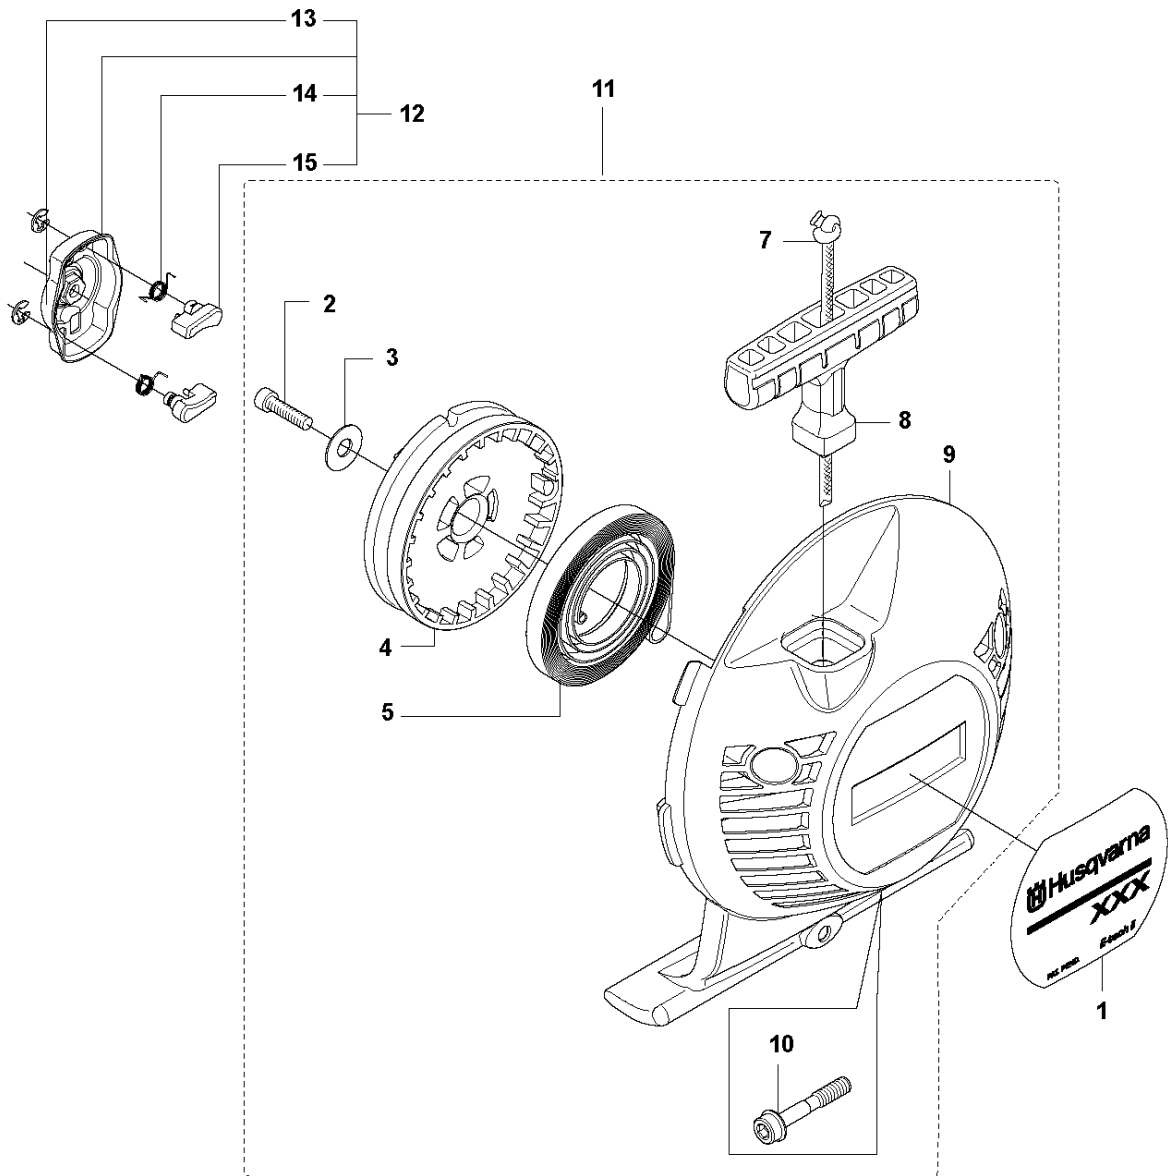

K2 333R, 333RJ
335FR, 335LS, 335Lx, 335RJx, 335Rx.
STARTER

STARTER

335 FR

Ref	Part No	Description	Remark	QTY KIT	
1	537 32 24-05	LABEL	333R	1	
1	537 32 24-06	LABEL	335Rx	1	
1	537 32 24-09	LABEL	335FR	1	
1	537 32 24-08	LABEL	335LS	1	
2	503 21 79-20	SCREW IH SCT		1	11
3	535 07 23-01	WASHER		1	11
4	537 32 50-02	STARTER PULLEY		1	11
5	503 85 99-01	RECOIL SPRING		1	11
7	505 30 51-25	STARTER CORD		1	11
8	503 54 39-01	STARTER HANDLE		1	11
9	544 10 25-02	STARTER	Spare part incl. Screws Pos. 10	1	11
10	573 99 43-05	SCREW IH SCFMO	Captive screws	3	9, 11
11	537 21 47-07	STARTER ASSY		1	
12	503 87 33-05	BRIDGE		1	
13	735 31 08-20	E-CLIP		2	12
14	503 87 36-01	SPRING		1	12
15	503 87 35-02	STARTER PAWL		2	12