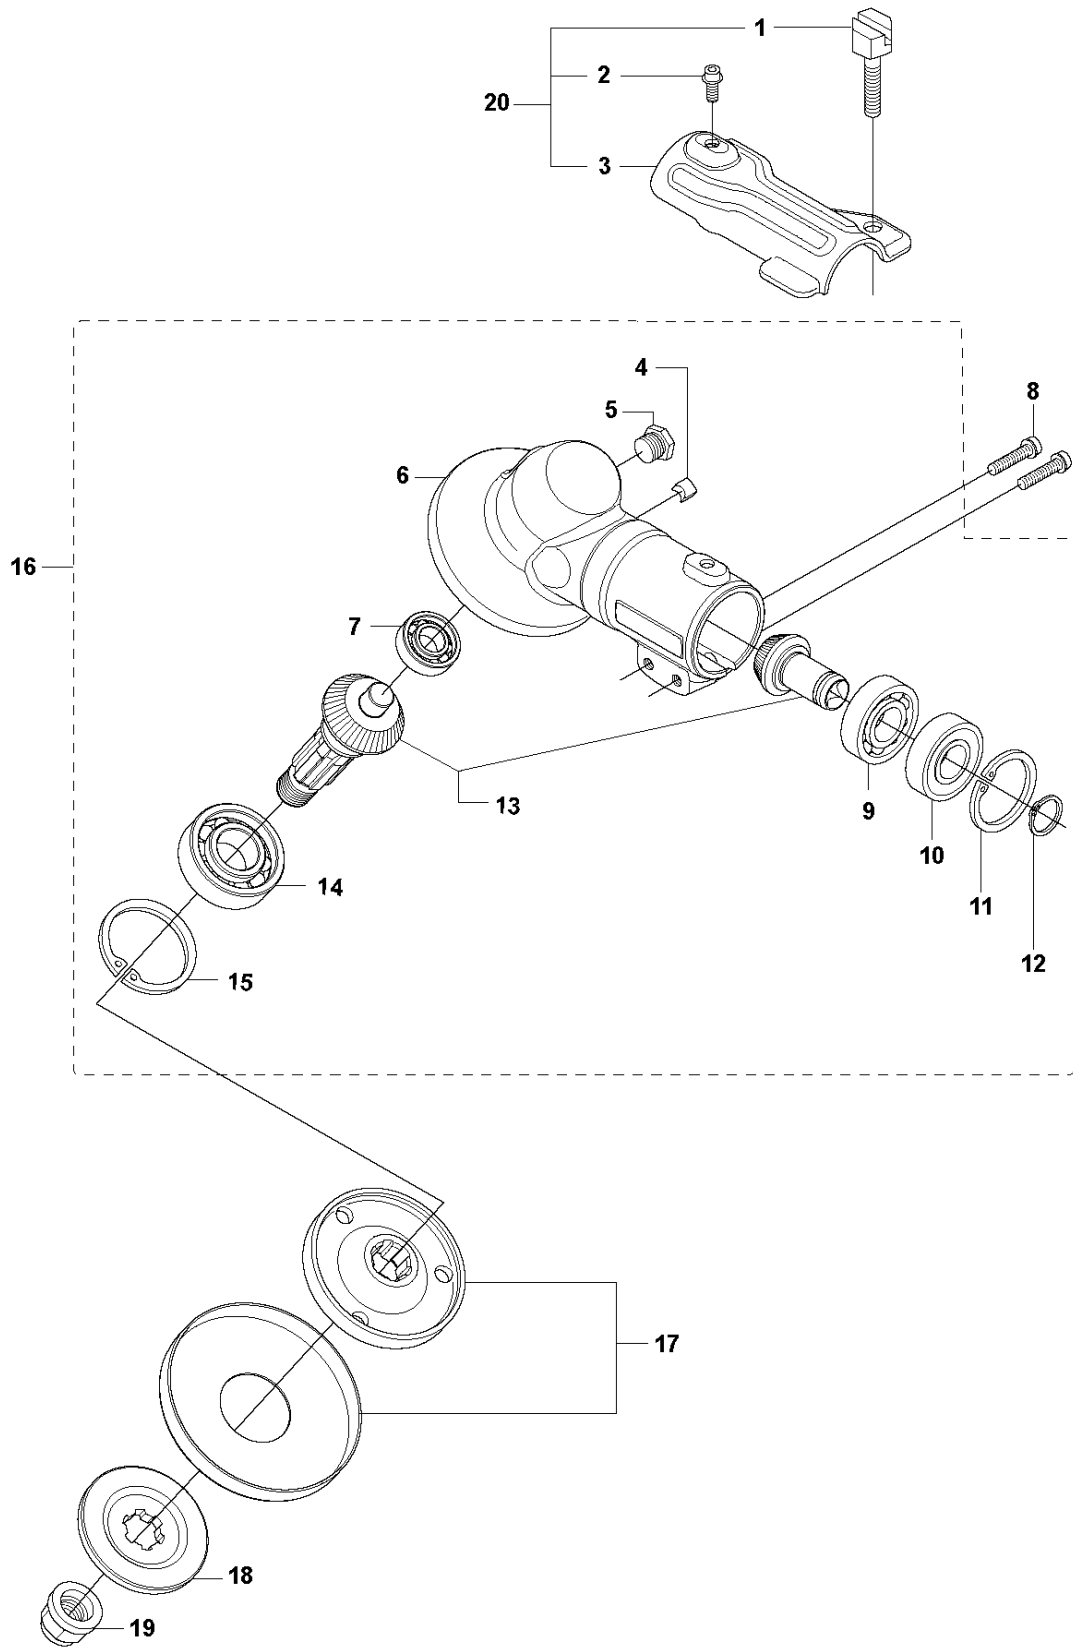

A 333R, 333RJ
335FR, 335LS, 335Lx, 335RJx, 335Rx.
BEVEL GEAR

BEVEL GEAR

335 FR

Ref	Part No	Description	Remark	QTY	KIT
1	537 18 95-01	SCREW		1	20
2	503 20 02-10	SCREW IHSCFM		1	20
3	544 08 76-01	CLAMP		1	20
4	537 14 74-01	MAGNET		1	16
5	503 20 15-01	SCREW IHHM		1	16
6	537 29 59-02	GEAR HOUSING		1	16
7	738 21 99-00	BALL BEARING		1	16
8	503 20 03-25	SCREW IHSCFM		2	
9	738 21 01-10	BALL BEARING		1	16
10	738 21 01-12	BALL BEARING		1	16
11	735 31 28-10	CIRCLIP		1	16
12	735 31 14-00	CIRCLIP		1	16
13	505 13 33-01	SPARE PARTS KIT	333R, 335Rx, 335Fr	1	16
13	505 13 34-01	SPARE PARTS KIT	333RJ, 335RJx, 335Lx, 335LS	1	16
14	503 25 28-01	BALL BEARING		1	16
15	735 31 31-10	CIRCLIP		1	16
16	544 21 64-01	GEAR	333R, 335Rx, 335Fr	1	
16	537 29 58-02	BEVEL GEAR	333RJ, 335RJx, 335Lx, 335LS	1	
17	537 35 14-01	DRIVER	"(1")"	1	
18	537 34 35-01	SUPPORT FLANGE		1	
19	502 29 11-01	NUT BLADE		1	
20	574 30 68-01	CLAMP		1