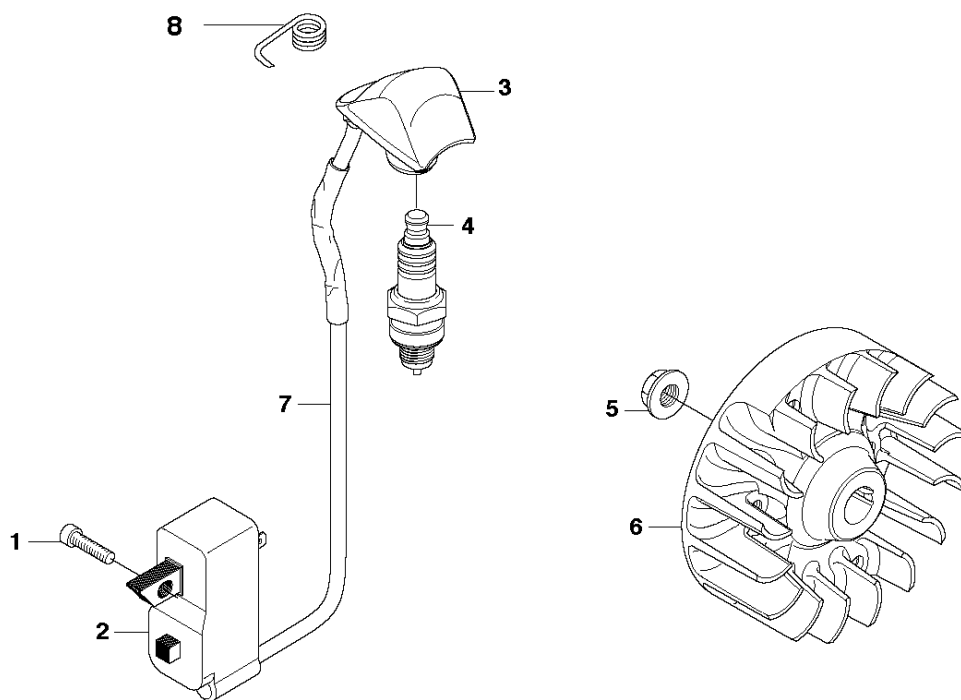

N 333R, 333RJ
335FR, 335LS, 335Lx, 335RJx, 335Rx.
IGNITION

IGNITION SYSTEM

335 FR

Ref	Part No	Description	Remark	QTY KIT
1	503 21 66-18	SCREW IHSCT		2
2	544 12 70-01	IGNITION MODULE		1
3	537 43 43-01	SPARK PLUG CAP		1
4	503 23 51-09	SPARK PLUG	CH RCJ6Y (Ø=14 mm)	1
5	731 71 16-51	HEXAGON NUT FLANGE		1
6	537 24 96-01	FLYWHEEL		1
7	501 53 16-01	CABLE		2
8	537 23 93-01	CONTACT SPRING		1