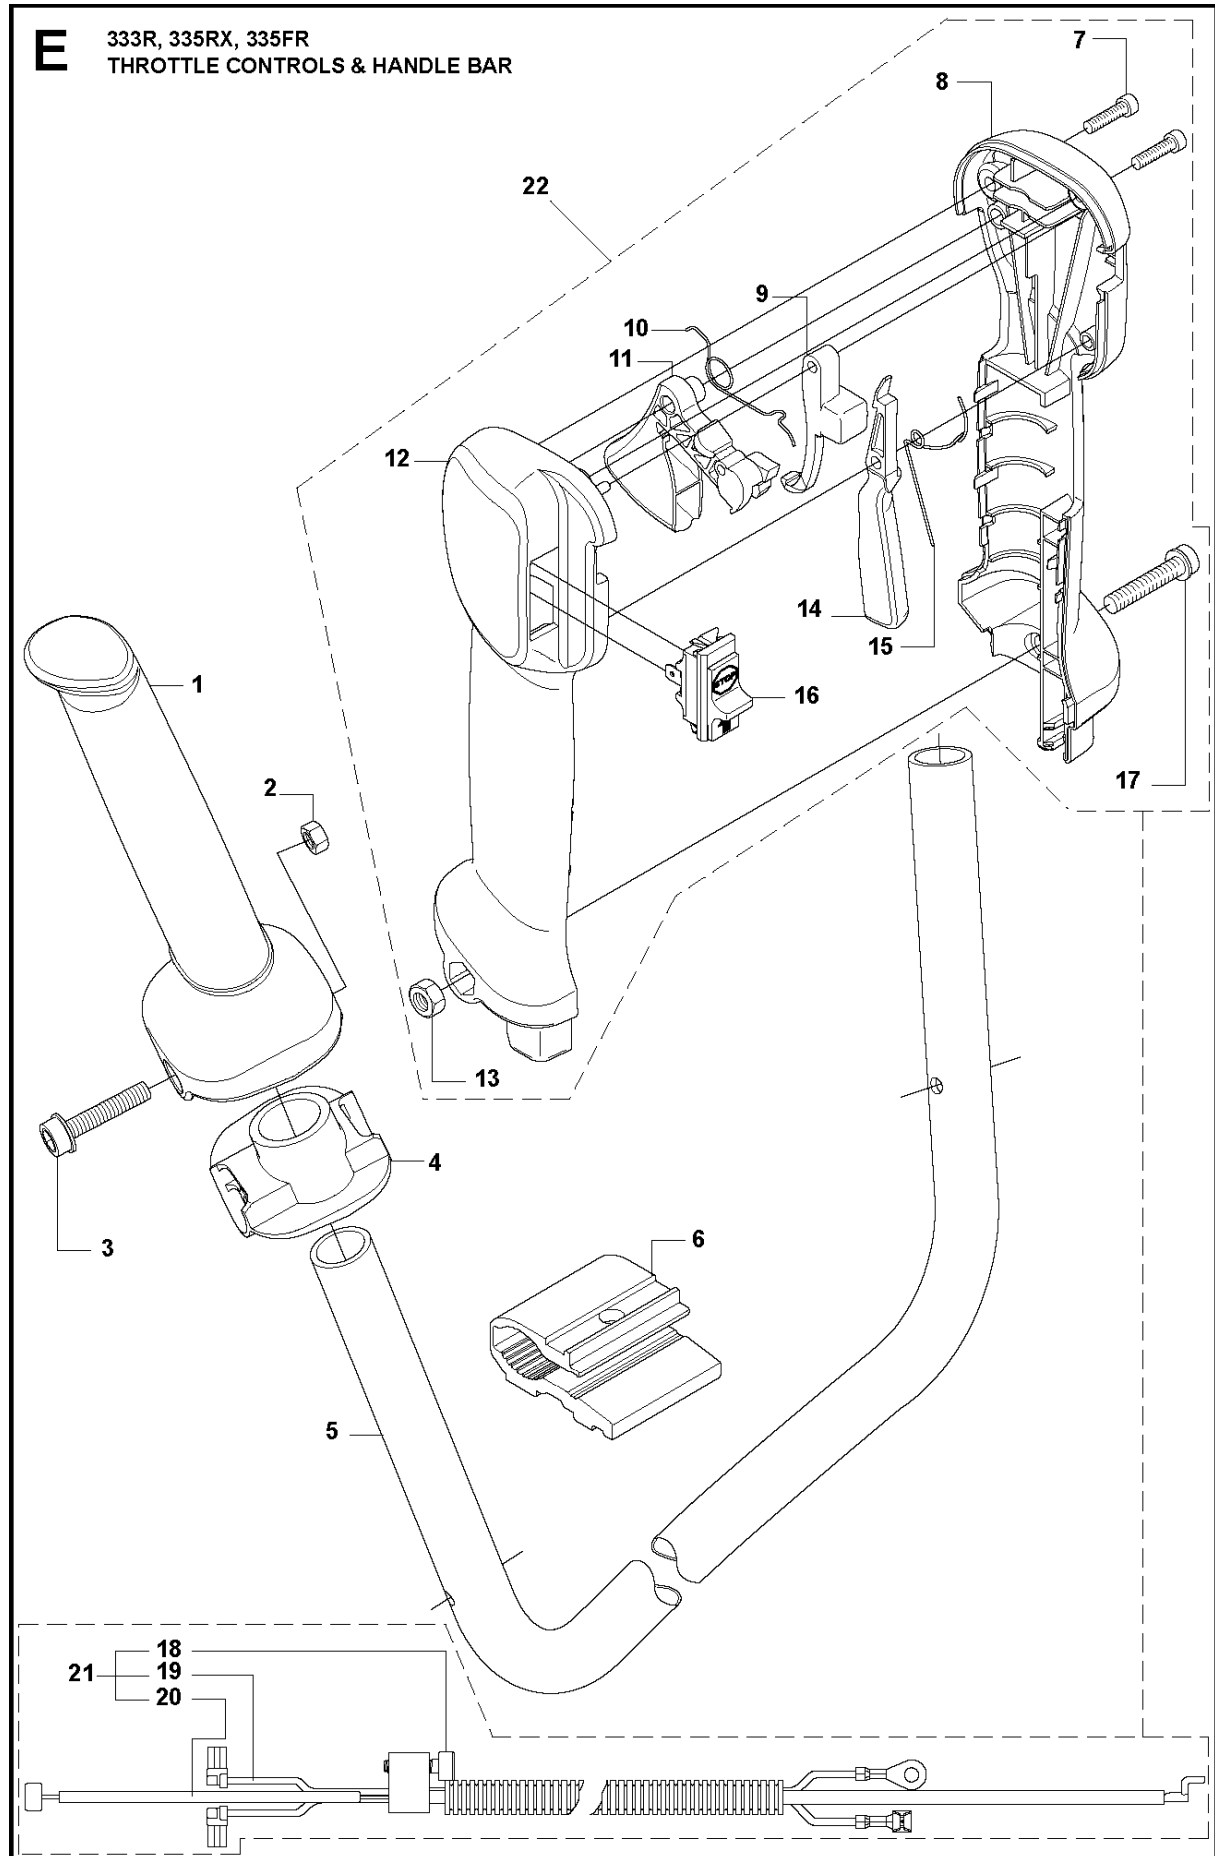

HANDLE & CONTROLS

335 FR

Ref	Part No	Description	Remark	QTY	KIT
1	537 17 28-01	HANDLE		1	
2	731 23 14-01	HEXAGON NUT		1	
3	503 20 02-45	SCREW IHSCFM		1	
4	537 17 29-01	COVER		1	
5	537 36 00-01	HANDLEBAR		1	
6	503 75 00-02	HANDLEBAR BRACKET		1	
7	503 21 66-18	SCREW IHSCCT	333R, 335Rx, 335FR	2	22
8	537 16 03-01	HANDLE HALF	333R	1	22
8	537 16 03-02	HANDLE HALF	335Rx, 335FR	1	22
9	537 16 07-01	STARTER THROTTLE LOC	333R, 335Rx, 335FR	1	22
10	537 17 42-01	SPRING THROTTLE TRIG	333R, 335Rx, 335FR	1	22
11	506 49 77-01	THROTTLE CONTROL		1	14
12	537 16 02-03	HANDLE HALF	333R	1	22
12	537 16 02-02	HANDLE HALF	335Rx, 335FR	1	22
13	503 22 10-13	HEXAGON NUT	333R, 335Rx, 335FR	1	22
14	506 49 77-01	THROTTLE CONTROL	333R, 335Rx, 335FR	1	22,11
15	537 17 43-01	SPRING	333R, 335Rx, 335FR	1	22
16	537 41 90-01	SWITCH	333R, 335Rx, 335FR	1	22
17	503 20 07-35	SCREW IHSCFM	333R, 335Rx, 335FR	1	22
18	503 21 66-18	SCREW IHSCCT	333R, 335Rx, 335FR	1	21
19	503 87 85-07	SHORT CIRCUIT CABLE	333R, 335Rx, 335FR	1	21
20	537 37 78-01	THROTTLE WIRE ASSY	333R, 335Rx, 335FR	1	21
21	537 35 96-02	WIRING ASSY	333R, 335Rx, 335FR	1	22
22	537 42 45-13	HANDLE SYSTEM		1