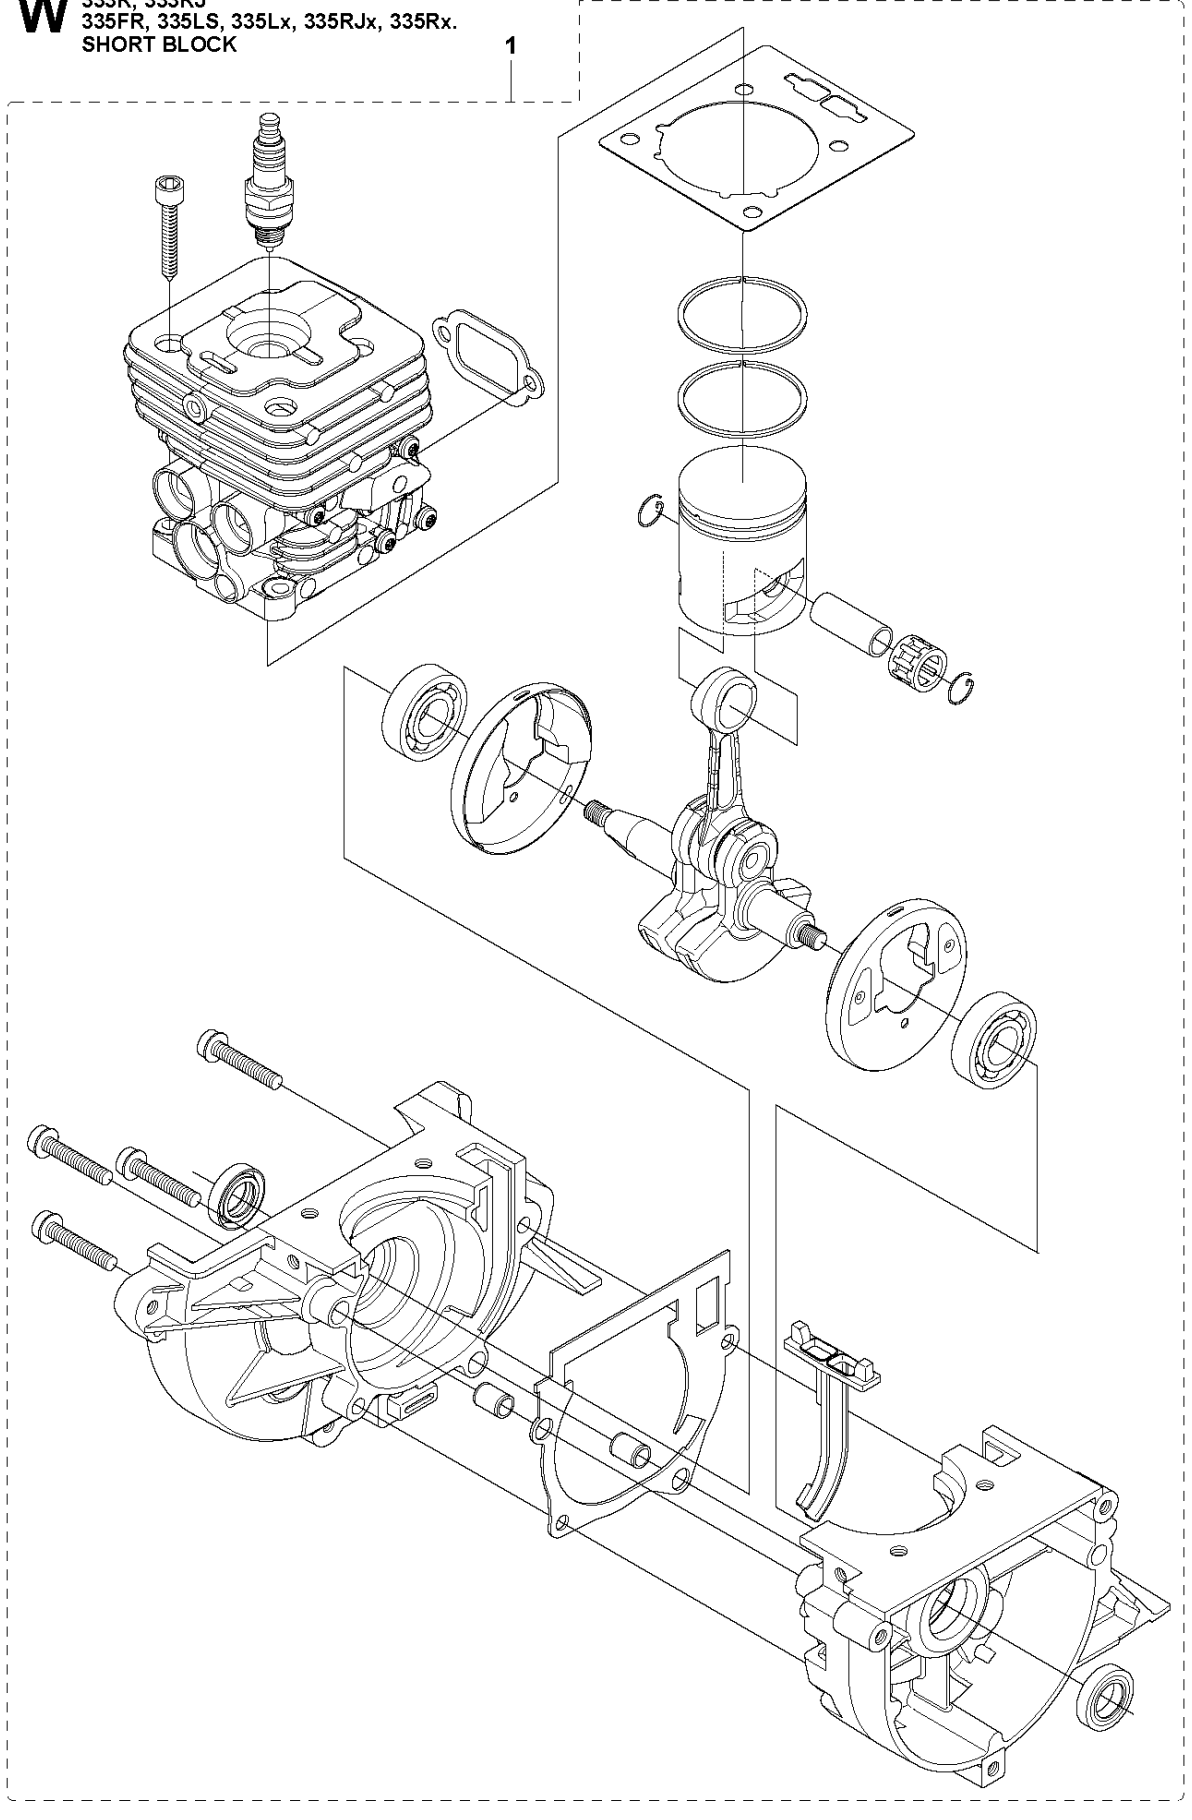

SHAFT & SUSPENSION

335 FR

Ref	Part No	Description	Remark	QTY	KIT
1	537 21 42-01	TUBE	333R, 335Rx, 335FR	1	
2	537 36 02-02	SPACER		1	1
3	537 21 41-01	TUBE	Ø = 28mm, L = 1483mm	1	1
4	537 36 02-01	SPACER		1	1
5	537 31 39-01	GUIDE	Ø = 9mm, L = 1400mm	1	1
6	537 35 52-01	DRIVE SHAFT	Ø = 8mm, L = 1527mm	1	
9	537 34 98-01	LOOP		1	
10	537 13 04-02	KNOB		1	
11	537 35 01-01	LOOP		1	9
12	725 23 39-51	SCREW EHHM		1	
13	537 37 61-01	WIRING		1	
14	503 21 75-16	SCREW IHSCFT		1	
15	537 29 48-01	LABEL		1	

W 333R, 333RJ
335FR, 335LS, 335Lx, 335RJx, 335Rx.
SHORT BLOCK

1