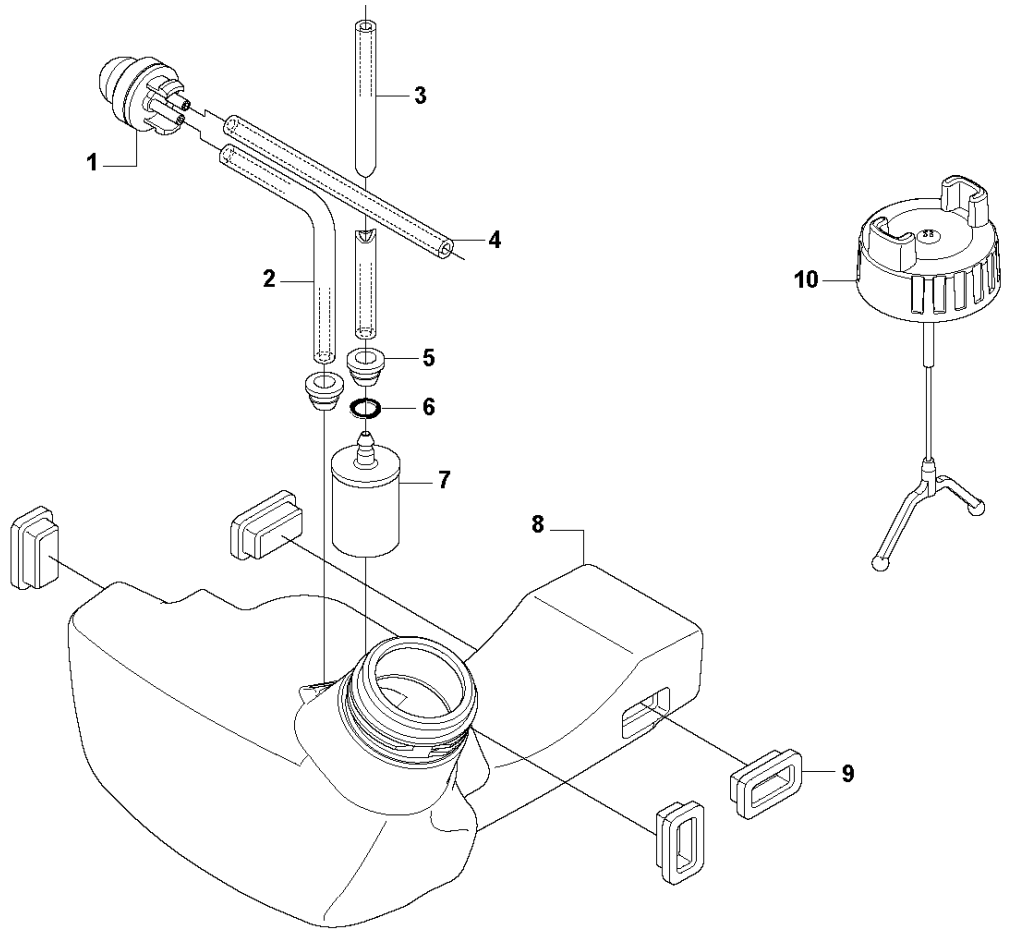

L 333R, 333RJ
335FR, 335LS, 335Lx, 335RJx, 335Rx.
FUEL TANK

FUEL TANK

335 FR

Ref	Part No	Description	Remark	QTY KIT
1	503 93 66-01	PRIMER HOUSING		1
2	537 04 24-12	FUEL HOSE		1
3	537 05 23-01	FUEL HOSE		1
4	537 04 24-12	FUEL HOSE		1
5	503 73 58-01	BUSHING		2
6	537 18 49-01	O-RING		1
7	503 44 32-01	FILTER		1
8	544 32 88-01	TANK ASSY		1
9	503 91 10-01	SUSPENSION		4
10	503 91 18-02	TANK CAP		1