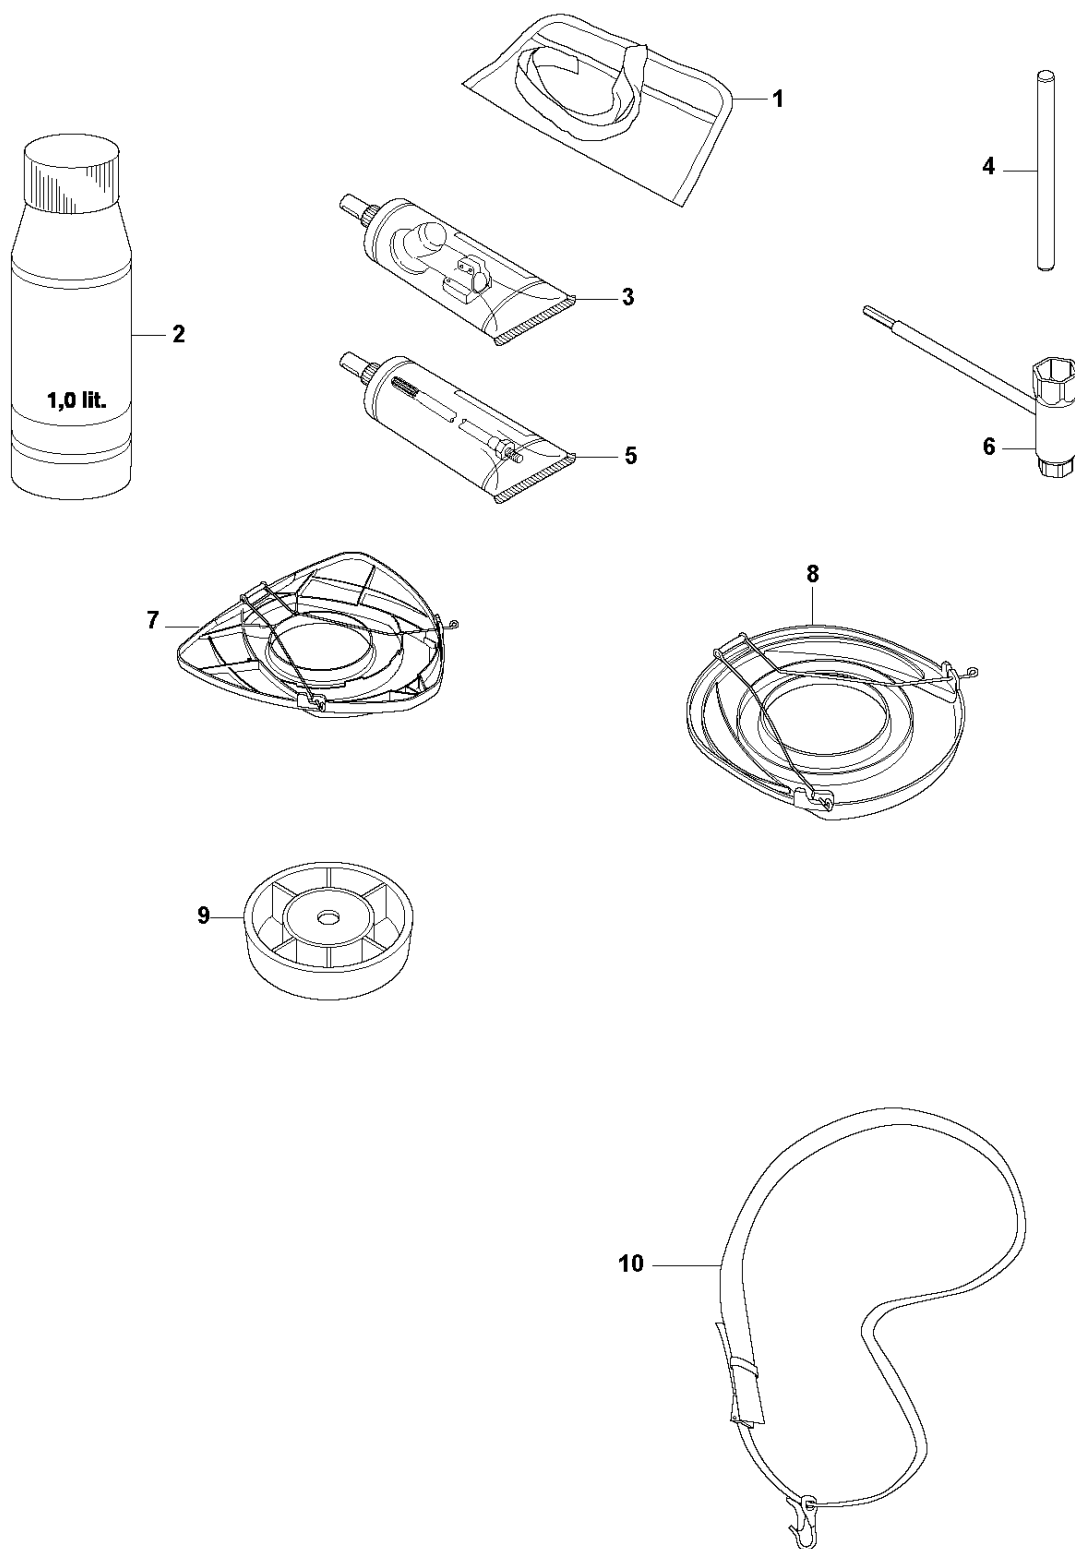

## ACCESSORIES

335 FR

Ref	Part No	Description	Remark	QTY KIT
1	501 19 22-01	TOOL		1
2	531 00 92-48	FILTER OIL	Oil Airfilter	1
3	503 97 64-01	GREASE		1
4	502 28 59-01	STOP		1
5	503 80 17-01	GREASE		1
6	537 36 21-01	COMBINATION WRENCH		1
7	544 35 91-01	TRANSPORT GUARD		1
8	537 31 29-01	SAW BLADE GUARD	200-275 mm	1
9	503 89 01-02	SUPPORT CUP		1
10	537 21 62-01	HARNESS		1
10	537 21 62-02	HARNESS	USA	1