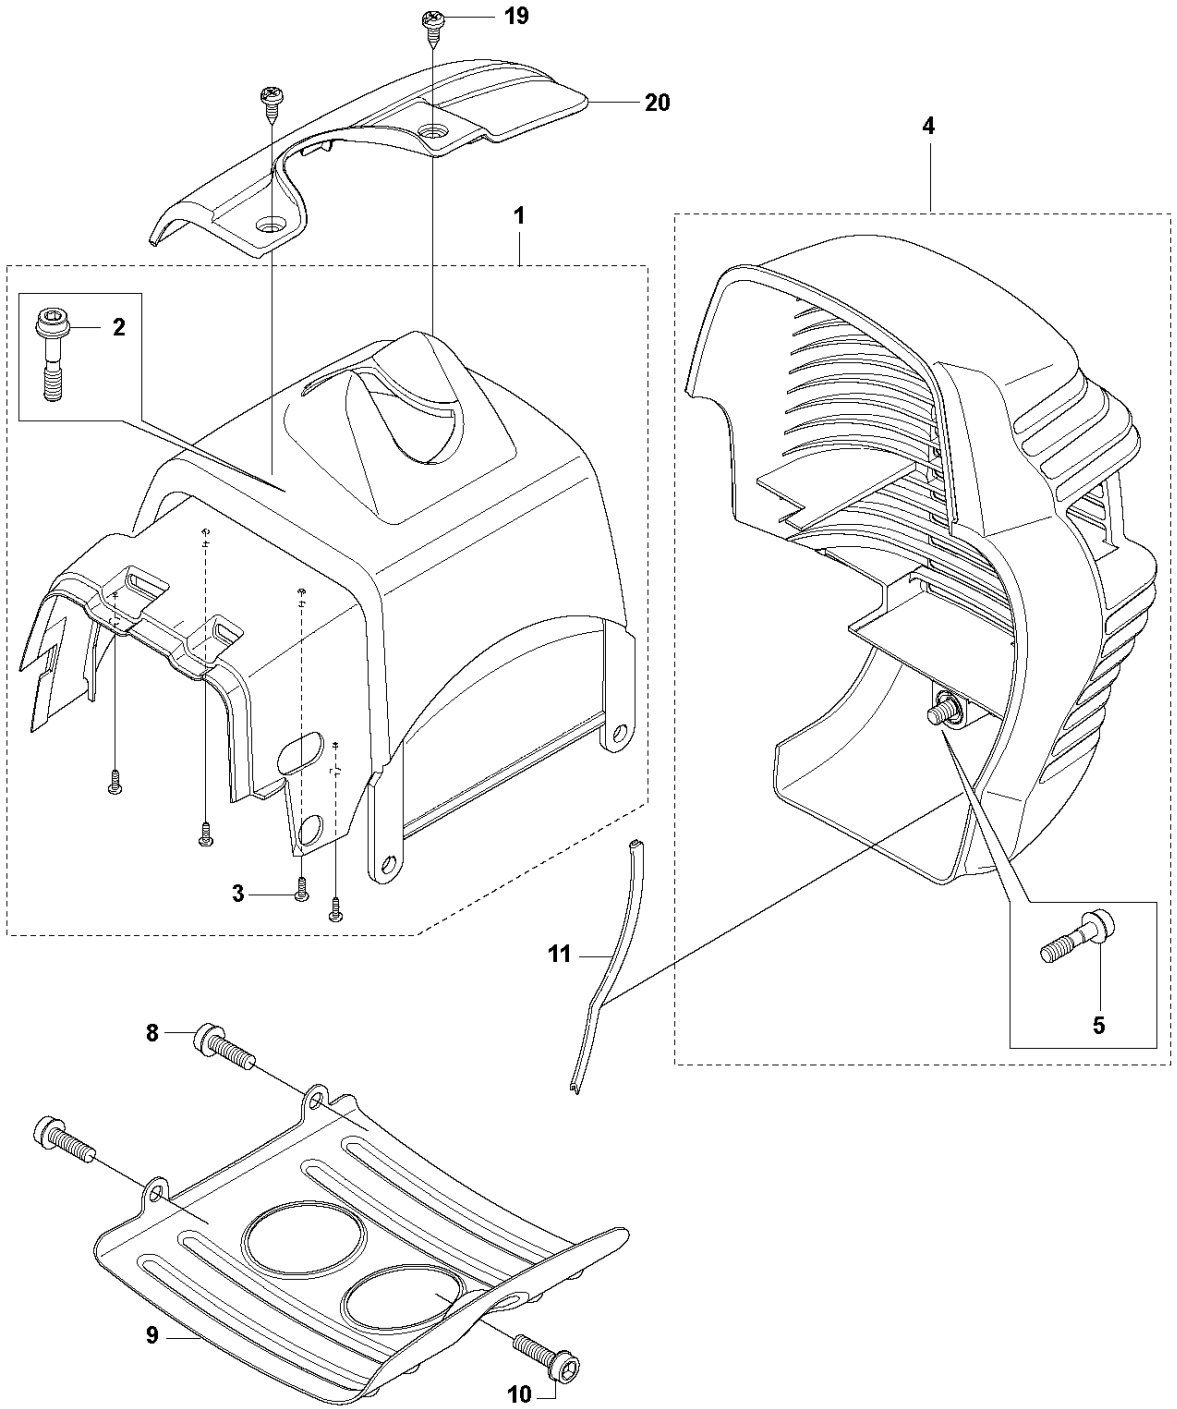

H2 333R, 333RJ
335FR, 335LS, 335Lx, 335RJx, 335Rx.
COVERS

- 12 — Husqvarna
- 13 — Husqvarna
- 14 — Husqvarna
- 15 — Husqvarna
- 16 — Husqvarna
- 17 — Husqvarna
- 18 — Husqvarna

Ref	Part No	Description	Remark	QTY	KIT
1	544 16 01-02	CYLINDER COVER	Captive screws	1	
2	573 99 43-04	SCREW IHSCFMO	Captive screws	1	1
3	503 21 29-10	SCREW CCRPANT		4	1
4	537 42 51-02	HEAT PROTECTOR	Captive screws	1	
5	574 47 70-03	SCREW IHSCFMO	Captive screws	1	4
8	503 21 75-16	SCREW IHSCFT		2	
9	537 35 72-01	PROTECTIVE PLATE		1	
10	503 21 75-16	SCREW IHSCFT		1	
11	544 02 98-01	BAR		1	
12	537 39 52-08	LABEL	335LS	1	
13	537 39 52-09	LABEL	335FR	1	
14	537 39 52-02	LABEL	335Lx	1	
15	537 39 52-03	LABEL	333RJ	1	
16	537 39 52-04	LABEL	333R	1	
17	537 39 52-05	LABEL	335RJx	1	
18	537 39 52-06	LABEL	335Rx	1	
19	503 21 35-02	SCREW	335Rx	2	
20	502 43 39-01	ARM PROTECTION	335Rx	1