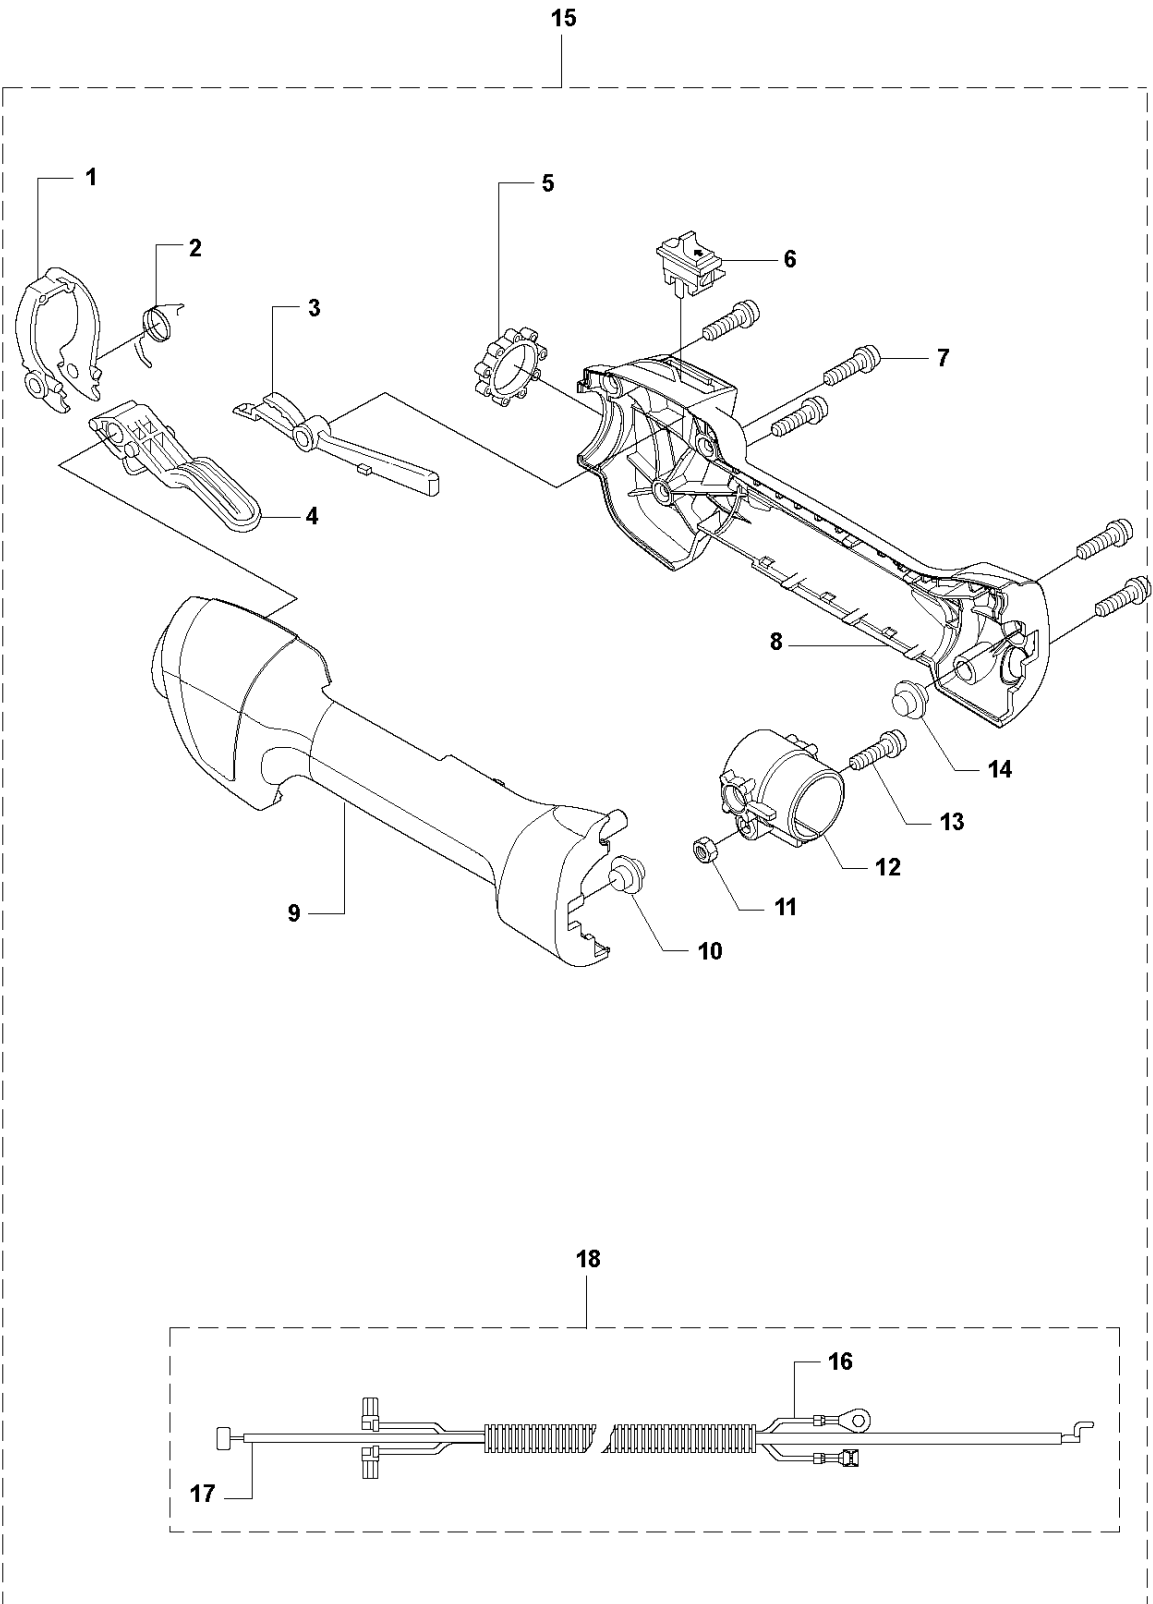

F 333RJ, 335Lx, 335LS, 335RJx
THROTTLE CONTROLS

THROTTLE CONTROLS

335 LX from 2014-12 -

Ref	Part No	Description	Remark	QTY	KIT
1	503 91 81-01	THROTTLE LEVER		1	15
2	544 10 08-01	RECOIL SPRING		1	15
3	503 87 80-01	THROTTLE LOCKOUT		1	15
4	503 87 79-03	THROTTLE TRIGGER		1	15
5	503 96 14-01	ABSORBER		1	15
6	537 41 90-01	SWITCH		1	15
7	503 21 66-18	SCREW IHSC		5	15
8	544 23 84-01	HANDLE HALF	333RJ, 335LS	1	15
8	544 10 02-02	HANDLE HALF	335Lx, 335RJx	1	15
9	544 23 85-01	HANDLE HALF	333RJ, 335LS	1	15
9	544 10 03-02	HANDLE HALF	335Lx, 335RJx	1	15
10	544 10 17-02	DAMPER		1	15
11	731 23 14-01	HEXAGON NUT		1	15
12	544 11 21-01	RETAINER		1	15
13	503 20 03-20	SCREW IHSCFM		1	15
14	544 10 17-02	DAMPER		1	15
15	544 14 36-02	CONTROL	333RJ, 335Lx, 335LS, 335RJx	1	
16	503 87 85-06	SHORT CIRCUIT CABLE		1	15, 18
17	544 17 17-02	THROTTLE WIRE ASSY		1	15, 18
18	544 14 49-01	WIRING ASSY		1	15