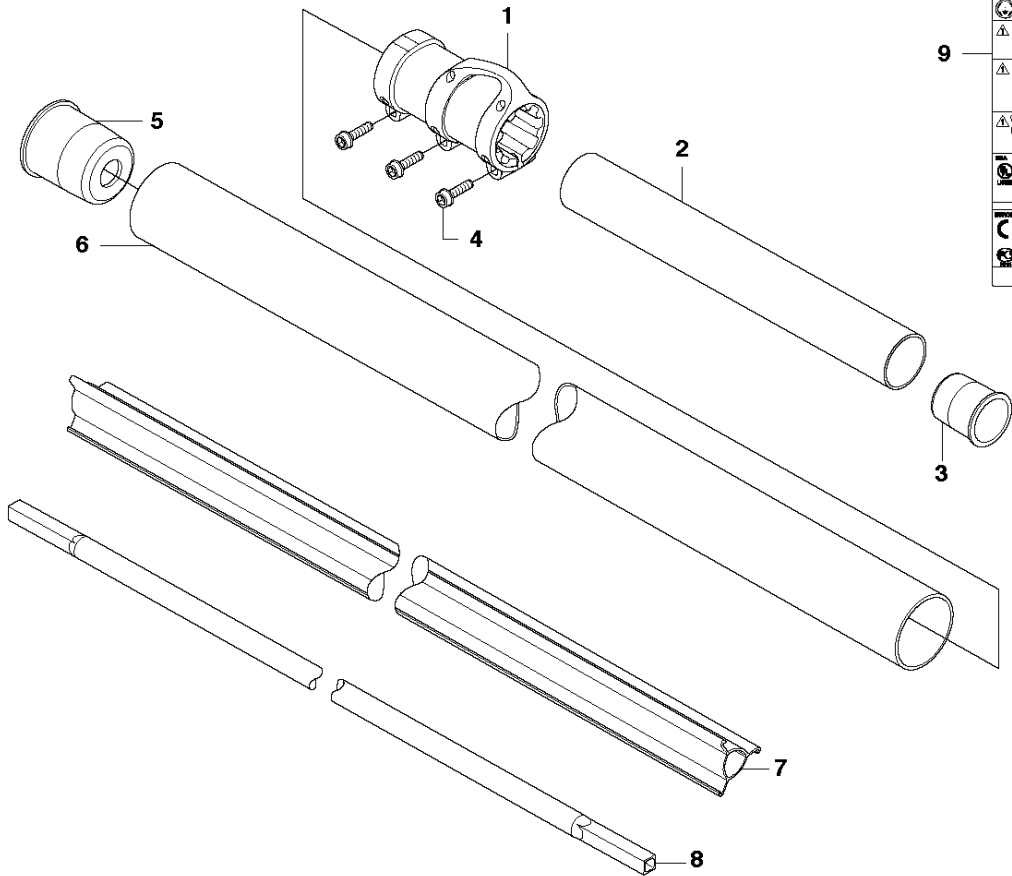

B2 333RJ, 335LS, 335LX, 335RJX
SHAFT & SUSPENSION

SHAFT & SUSPENSION

335 LX from 2014-12 -

Ref	Part No	Description	Remark	QTY KIT
1	544 10 18-01	SLEEVE	333RJ, 335RJx, 335Lx, 335LS	1
2	537 18 26-10	TUBE	Ø = 24mm, L = 330mm	1
3	537 33 44-02	SPACER		1
4	544 25 40-01	SCREW		1
5	537 36 02-01	SPACER		1
6	537 21 41-02	TUBE	Ø = 28mm, L = 1152mm	1
7	537 31 39-02	GUIDE	Ø = 9mm, L = 1115mm	1
8	537 35 52-01	DRIVE SHAFT	Ø = 8mm, L = 1527mm	1
9	537 29 48-01	LABEL		1