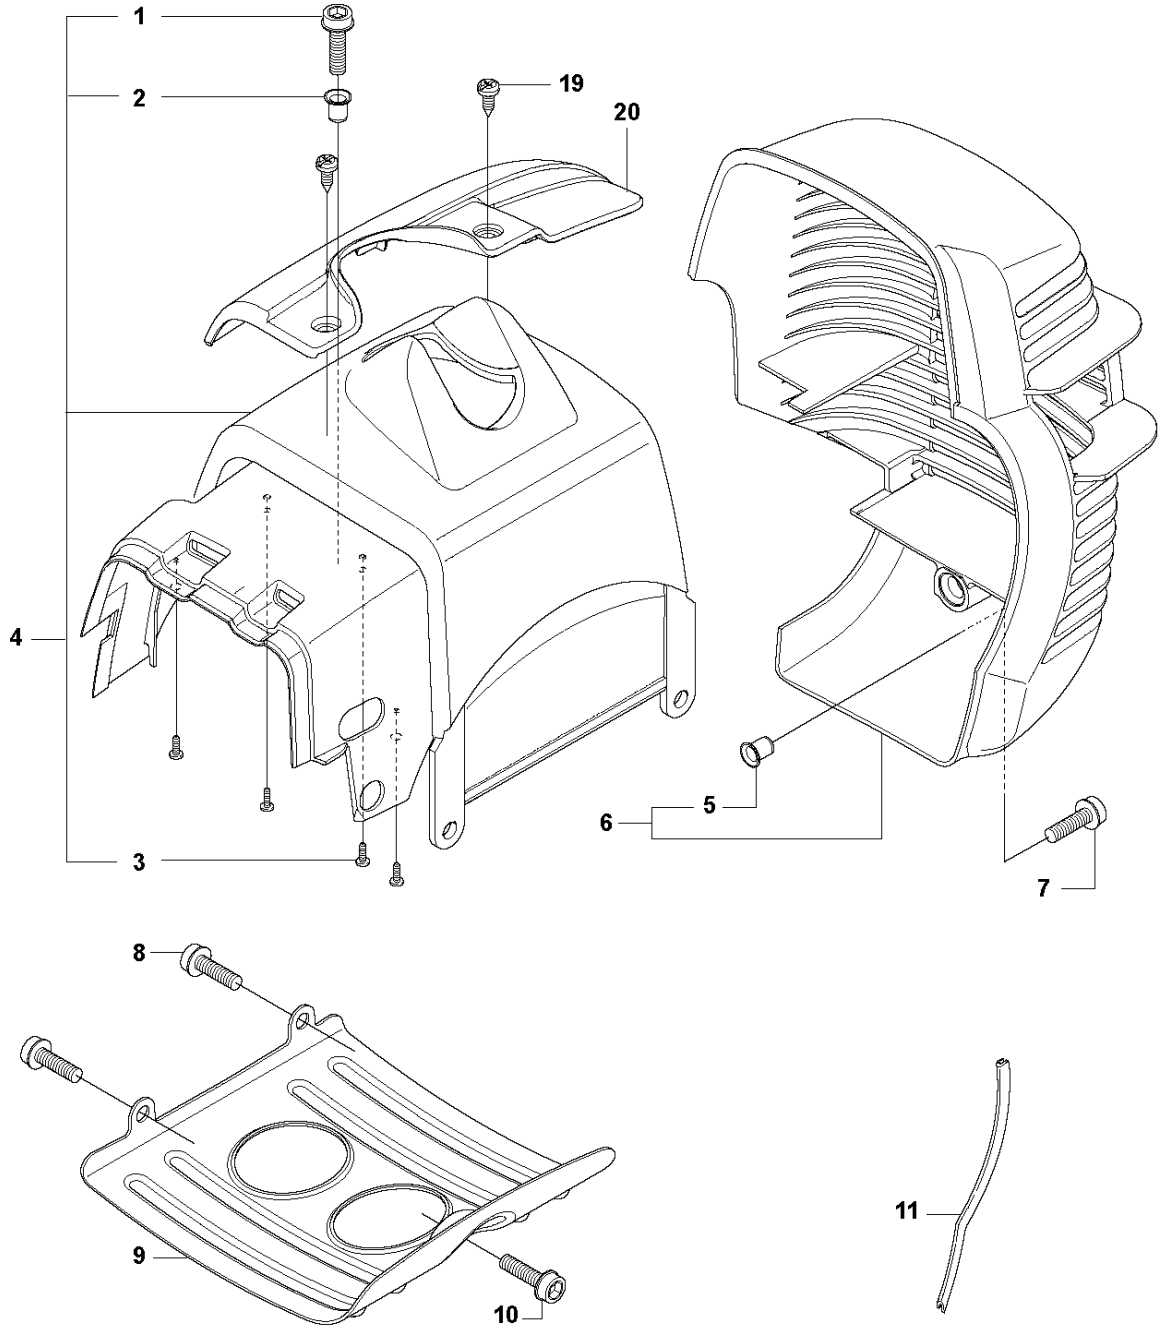

H1 333R, 333RJ
335FR, 335LS, 335Lx, 335RJx, 335Rx.
COVERS

COVER

335 LX from 2014-12 -

Ref	Part No	Description	Remark	QTY	KIT
1	503 20 03-20	SCREW IHSCFM		1	4
2	537 37 38-02	TUBULAR RIVET		1	4
3	503 21 29-10	SCREW CCRPANT		4	4
4	544 16 01-01	CYLINDER COVER		1	
5	537 37 38-03	TUBULAR RIVET		1	6
6	537 42 51-01	HEAT PROTECTOR		1	
7	503 20 03-20	SCREW IHSCFM		1	
8	503 21 75-16	SCREW IHSCFT		2	
9	537 35 72-01	PROTECTIVE PLATE		1	
10	503 21 75-16	SCREW IHSCFT		1	
11	544 02 98-01	BAR		1	
12	537 39 52-08	LABEL	335LS	1	
13	537 39 52-09	LABEL	335FR	1	
14	537 39 52-02	LABEL	335Lx	1	
15	537 39 52-03	LABEL	333RJ	1	
16	537 39 52-04	LABEL	333R	1	
17	537 39 52-05	LABEL	335RJx	1	
18	537 39 52-06	LABEL	335Rx	1	
19	503 21 35-02	SCREW	335LS, 335RJX	2	
20	502 43 39-01	ARM PROTECTION		1