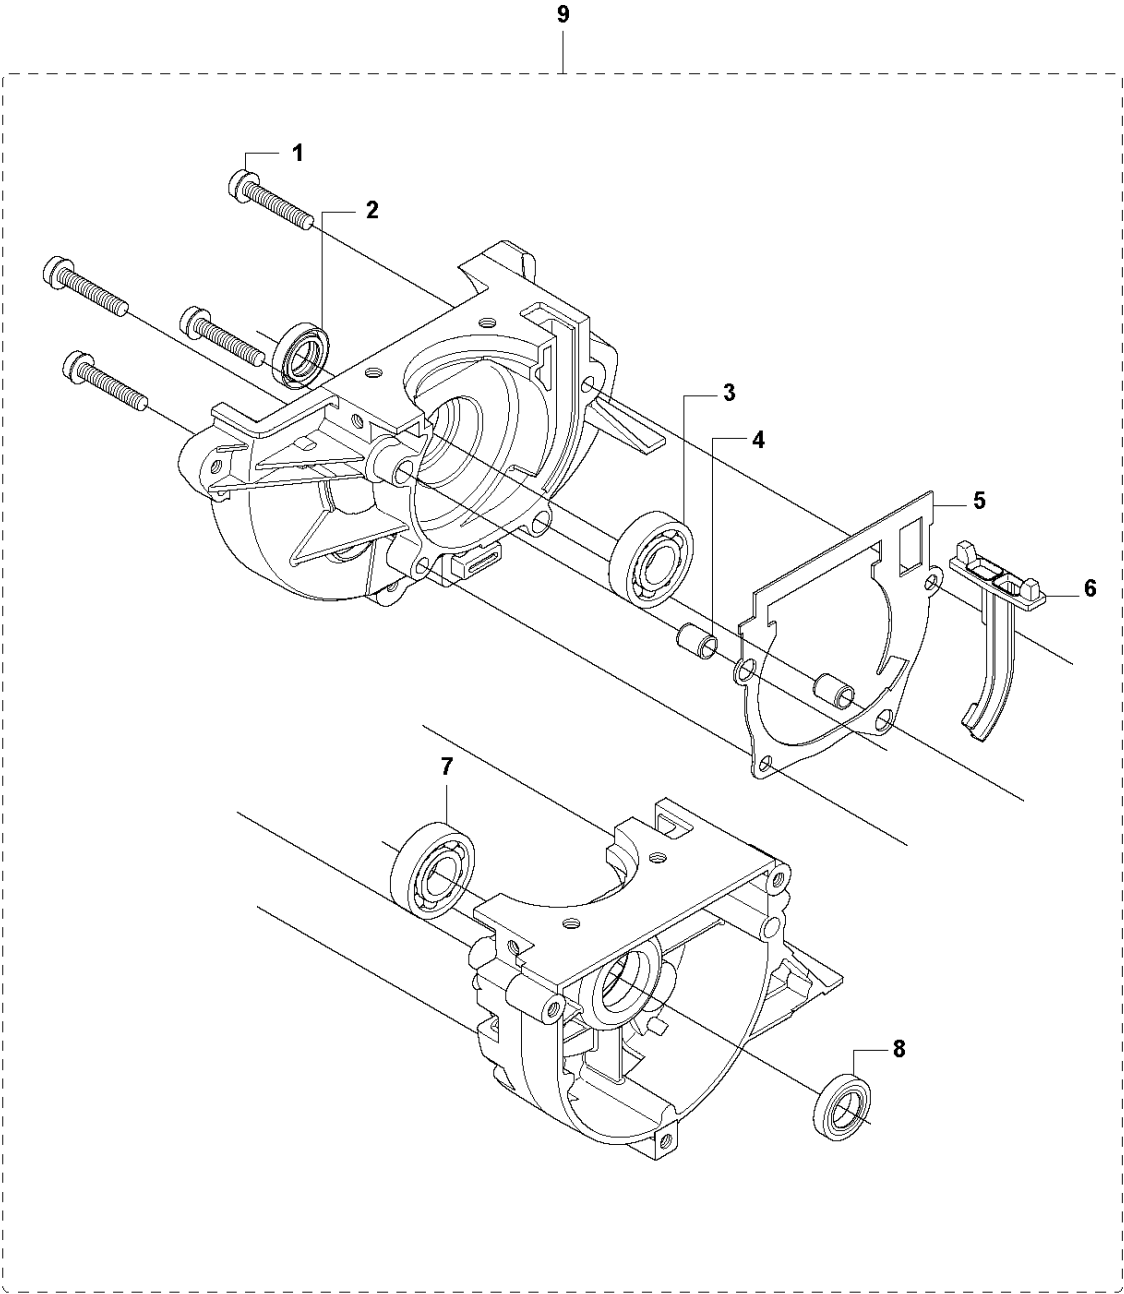

R 333R, 333RJ
335FR, 335LS, 335Lx, 335RJx, 335Rx.
CRANK CASE

CRANKCASE

335 LX from 2014-12 -

Ref	Part No	Description	Remark	QTY	KIT
1	503 20 02-30	SCREW IHSCFM		4	9
2	503 26 02-02	SEALING RING		1	9
3	738 21 01-10	BALL BEARING		1	9
4	501 27 08-01	GUIDE BUSHING		2	9
5	537 33 29-01	GASKET		1	9
6	537 32 42-01	INSERT		1	9
7	738 21 01-10	BALL BEARING		1	9
8	503 26 02-02	SEALING RING		1	9
9	544 03 89-01	CRANKCASE ASSY		1