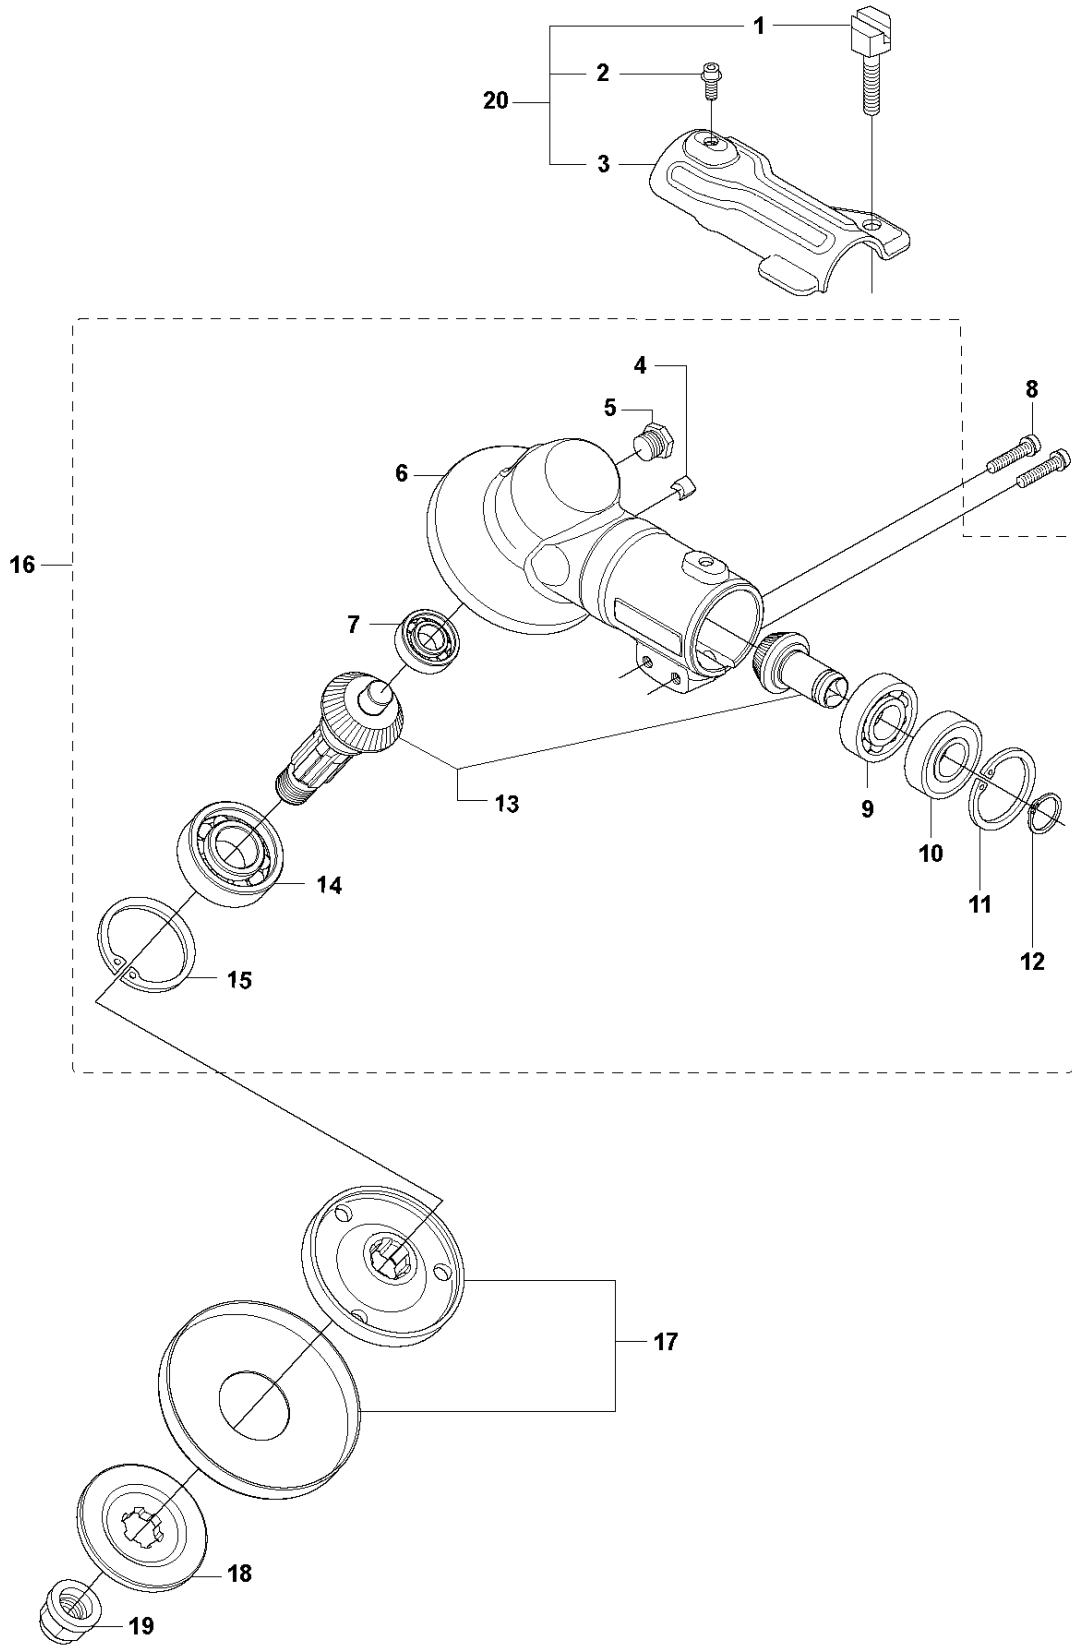

A 333R, 333RJ
335FR, 335LS, 335Lx, 335RJx, 335Rx.
BEVEL GEAR

BEVEL GEAR

335 LX from 2014-12 -

Ref	Part No	Description	Remark	QTY	KIT
1	537 18 95-01	SCREW		1	20
2	503 20 02-10	SCREW IHSCFM		1	20
3	544 08 76-01	CLAMP		1	20
4	537 14 74-01	MAGNET		1	16
5	503 20 15-01	SCREW IHHM		1	16
6	537 29 59-02	GEAR HOUSING		1	16
7	738 21 99-00	BALL BEARING		1	16
8	503 20 03-25	SCREW IHSCFM		2	
9	738 21 01-10	BALL BEARING		1	16
10	738 21 01-12	BALL BEARING		1	16
11	735 31 28-10	CIRCLIP		1	16
12	735 31 14-00	CIRCLIP		1	16
13	505 13 33-01	SPARE PARTS KIT	333R, 335Rx, 335Fr	1	16
13	505 13 34-01	SPARE PARTS KIT	333RJ, 335RJx, 335Lx, 335LS	1	16
14	503 25 28-01	BALL BEARING		1	16
15	735 31 31-10	CIRCLIP		1	16
16	544 21 64-01	GEAR	333R, 335Rx, 335Fr	1	
16	537 29 58-02	BEVEL GEAR	333RJ, 335RJx, 335Lx, 335LS	1	
17	537 35 14-01	DRIVER	"(1")"	1	
18	537 34 35-01	SUPPORT FLANGE		1	
19	502 29 11-01	NUT BLADE		1	
20	574 30 68-01	CLAMP		1