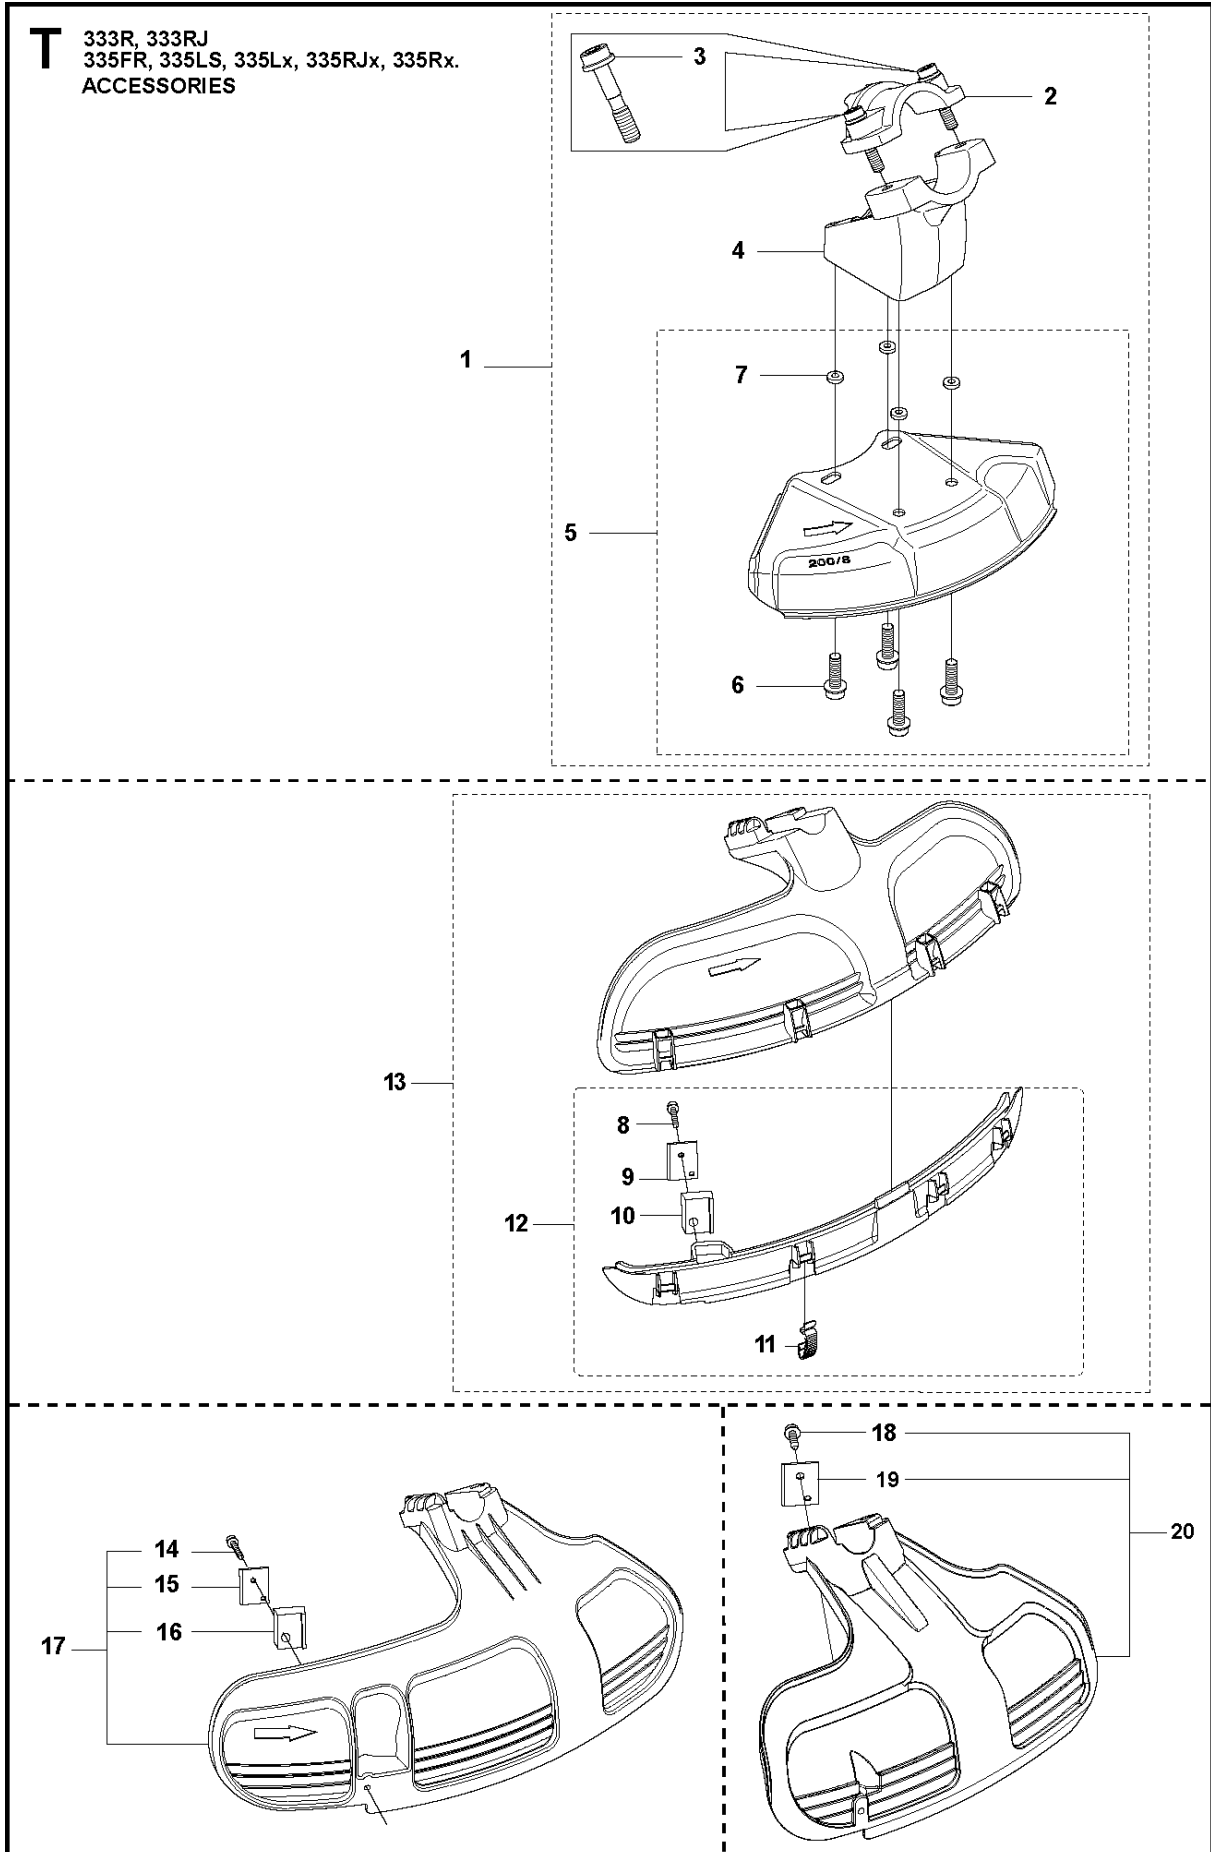

SPARE PARTS LIST

TRIMMERS/EDGERS

335 LX from 2014-12 -

U 333R, 333RJ
335FR, 335LS, 335Lx, 335RJx, 335Rx.
ACCESSORIES

ACCESSORIES

335 LX from 2014-12 -

Ref	Part No	Description	Remark	QTY KIT
1	501 19 22-01	TOOL		1
2	531 00 92-48	FILTER OIL	Oil Airfilter	1
3	503 97 64-01	GREASE		1
4	502 28 59-01	STOP		1
5	503 80 17-01	GREASE		1
6	537 36 21-01	COMBINATION WRENCH		1
7	544 35 91-01	TRANSPORT GUARD		1
8	537 31 29-01	SAW BLADE GUARD	200-275 mm	1
9	503 89 01-02	SUPPORT CUP		1
10	537 21 62-01	HARNESS		1
10	537 21 62-02	HARNESS	USA	1

T 333R, 333RJ
335FR, 335LS, 335Lx, 335RJx, 335Rx.
ACCESSORIES

ACCESSORIES

335 LX from 2014-12 -

Ref	Part No	Description	Remark	QTY KIT	
1	501 32 04-02	SAW BLADE GUARD	Incl. Pos. 2-7	1	
2	574 53 06-01	CLAMP	Spare part incl. Screws Pos. 3	1	1
3	573 99 43-04	SCREW IHSCFMO	Captive Screw M5	2	1, 2
4	501 32 08-01	ADAPTER		1	1
5	574 53 26-01	BLADE GUARD	Incl. Pos. 6-7	1	1
6	503 20 02-16	SCREW IHSCFM		4	1, 5
7	574 03 95-01	LOCKING NUT		4	1, 5
8	503 21 07-16	SCREW IHSCFT	333R, 335Rx	1	13
8	503 21 68-25	SCREW IHSCFT	333RJ, 335RJx, 335Lx, 335LS	1	13
9	503 79 88-01	BLADE		1	13
10	544 12 45-01	RETAINER	33RJ, 335RJx, 335Lx, 335LS	1	13
11	537 38 72-01	SNAP		4	13
12	537 39 63-01	SPLASH GUARD	333R, 335Rx	1	13
12	537 39 63-03	SPLASH GUARD	333RJ, 335RJx, 335Lx, 335LS	1	
13	537 33 16-01	COMBI GUARD	333R, 335Rx	1	
13	537 33 16-03	SPLASH GUARD	333RJ, 335Lx, 335RJx, 335LS	1	
14	503 21 68-25	SCREW IHSCFT		1	17
15	503 79 88-01	BLADE		1	17
16	544 12 45-01	RETAINER		1	17
17	537 34 94-03	TRIMMER GUARD		1	
18	503 21 68-25	SCREW IHSCFT		1	20
19	503 79 88-01	BLADE		1	20
20	502 44 81-01	TRIMMER GUARD ASSY		1	