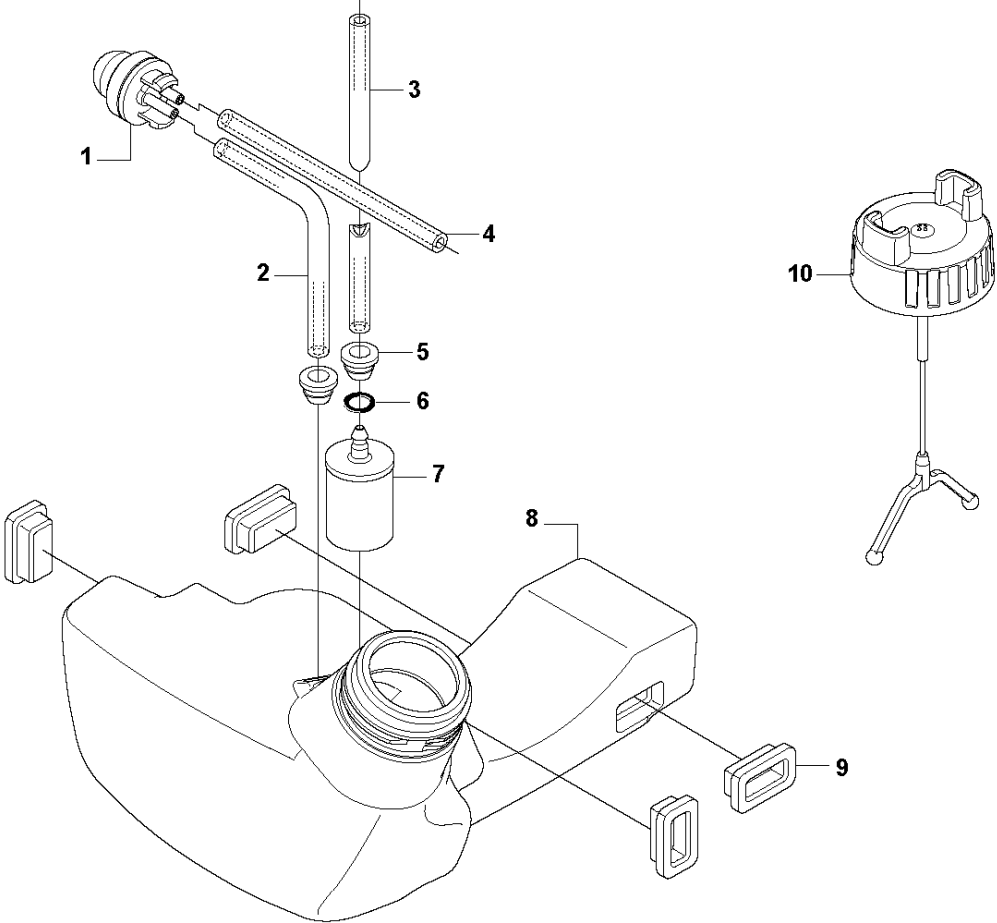

L 333R, 333RJ
335FR, 335LS, 335Lx, 335RJx, 335Rx.
FUEL TANK

FUEL TANK

335 LX from 2014-12 -

Ref	Part No	Description	Remark	QTY KIT
1	503 93 66-01	PRIMER HOUSING		1
2	537 04 24-12	FUEL HOSE		1
3	537 05 23-01	FUEL HOSE		1
4	537 04 24-12	FUEL HOSE		1
5	503 73 58-01	BUSHING		2
6	537 18 49-01	O-RING		1
7	503 44 32-01	FILTER		1
8	544 32 88-01	TANK ASSY		1
9	503 91 10-01	SUSPENSION		4
10	503 91 18-02	TANK CAP		1