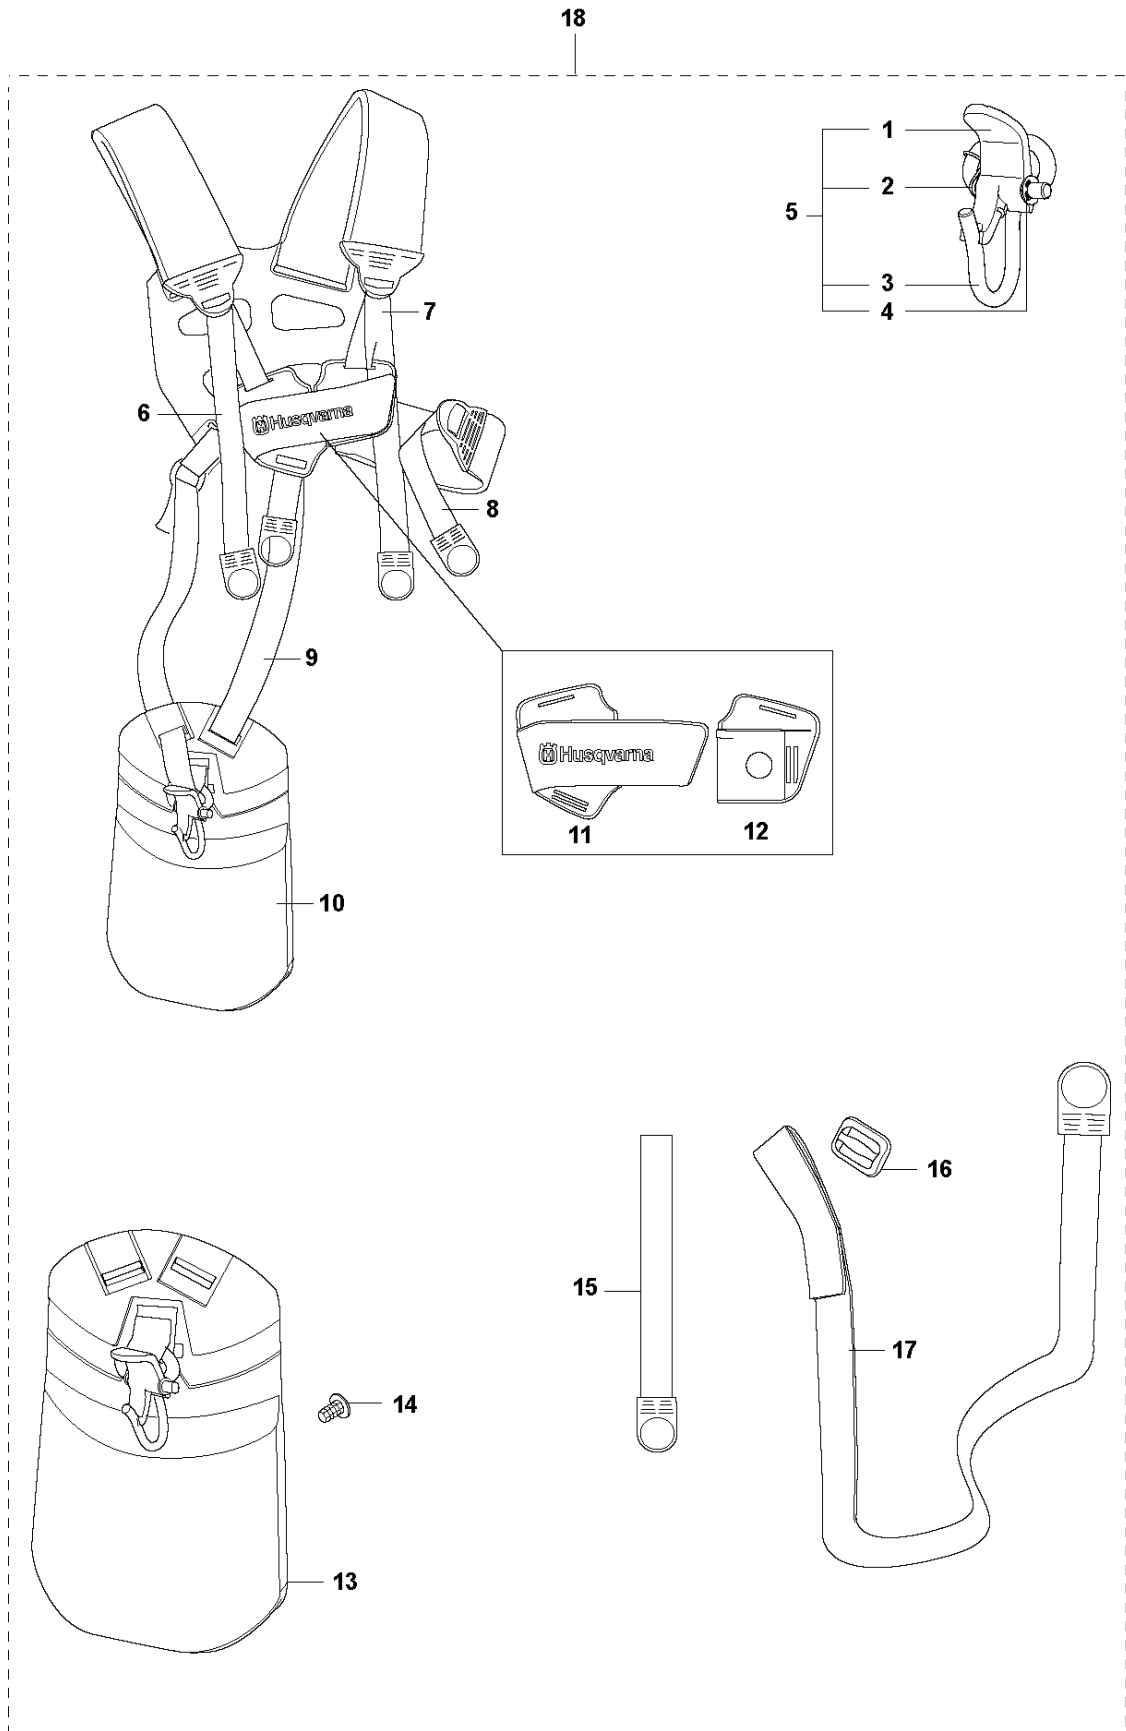

V 333R, 333RJ
335FR, 335LS, 335Lx, 335RJx, 335Rx.
HARNESS

HARNESS

335 LX from 2014-12 -

Ref	Part No	Description	Remark	QTY	KIT
1	502 02 30-02	HARNESS		1	5
2	502 02 38-01	HARNESS		1	5
3	502 02 29-02	HARNESS		1	5
4	735 31 09-20	HARNESS		1	5
5	502 02 28-05	WELT HOOK		1	
6	503 99 61-01	HARNESS		1	
7	503 99 61-01	HARNESS		1	
8	503 99 61-01	HARNESS		1	
9	503 99 61-03	BAND		1	
10	537 27 59-01	HIP PAD		1	
11	537 28 84-01	FRONT PIECE		1	
12	537 28 83-01	FRONT PIECE		1	
13	537 27 59-01	HIP PAD		1	
14	537 17 54-01	HARNESS		3	
15	503 99 61-01	HARNESS		3	
16	537 11 35-01	RETAINER		1	
17	503 99 61-03	BAND		1	
18	537 27 57-02	HARNESS	Duo Balance	1	
18	537 27 57-04	HARNESS	Duo Balance US	1