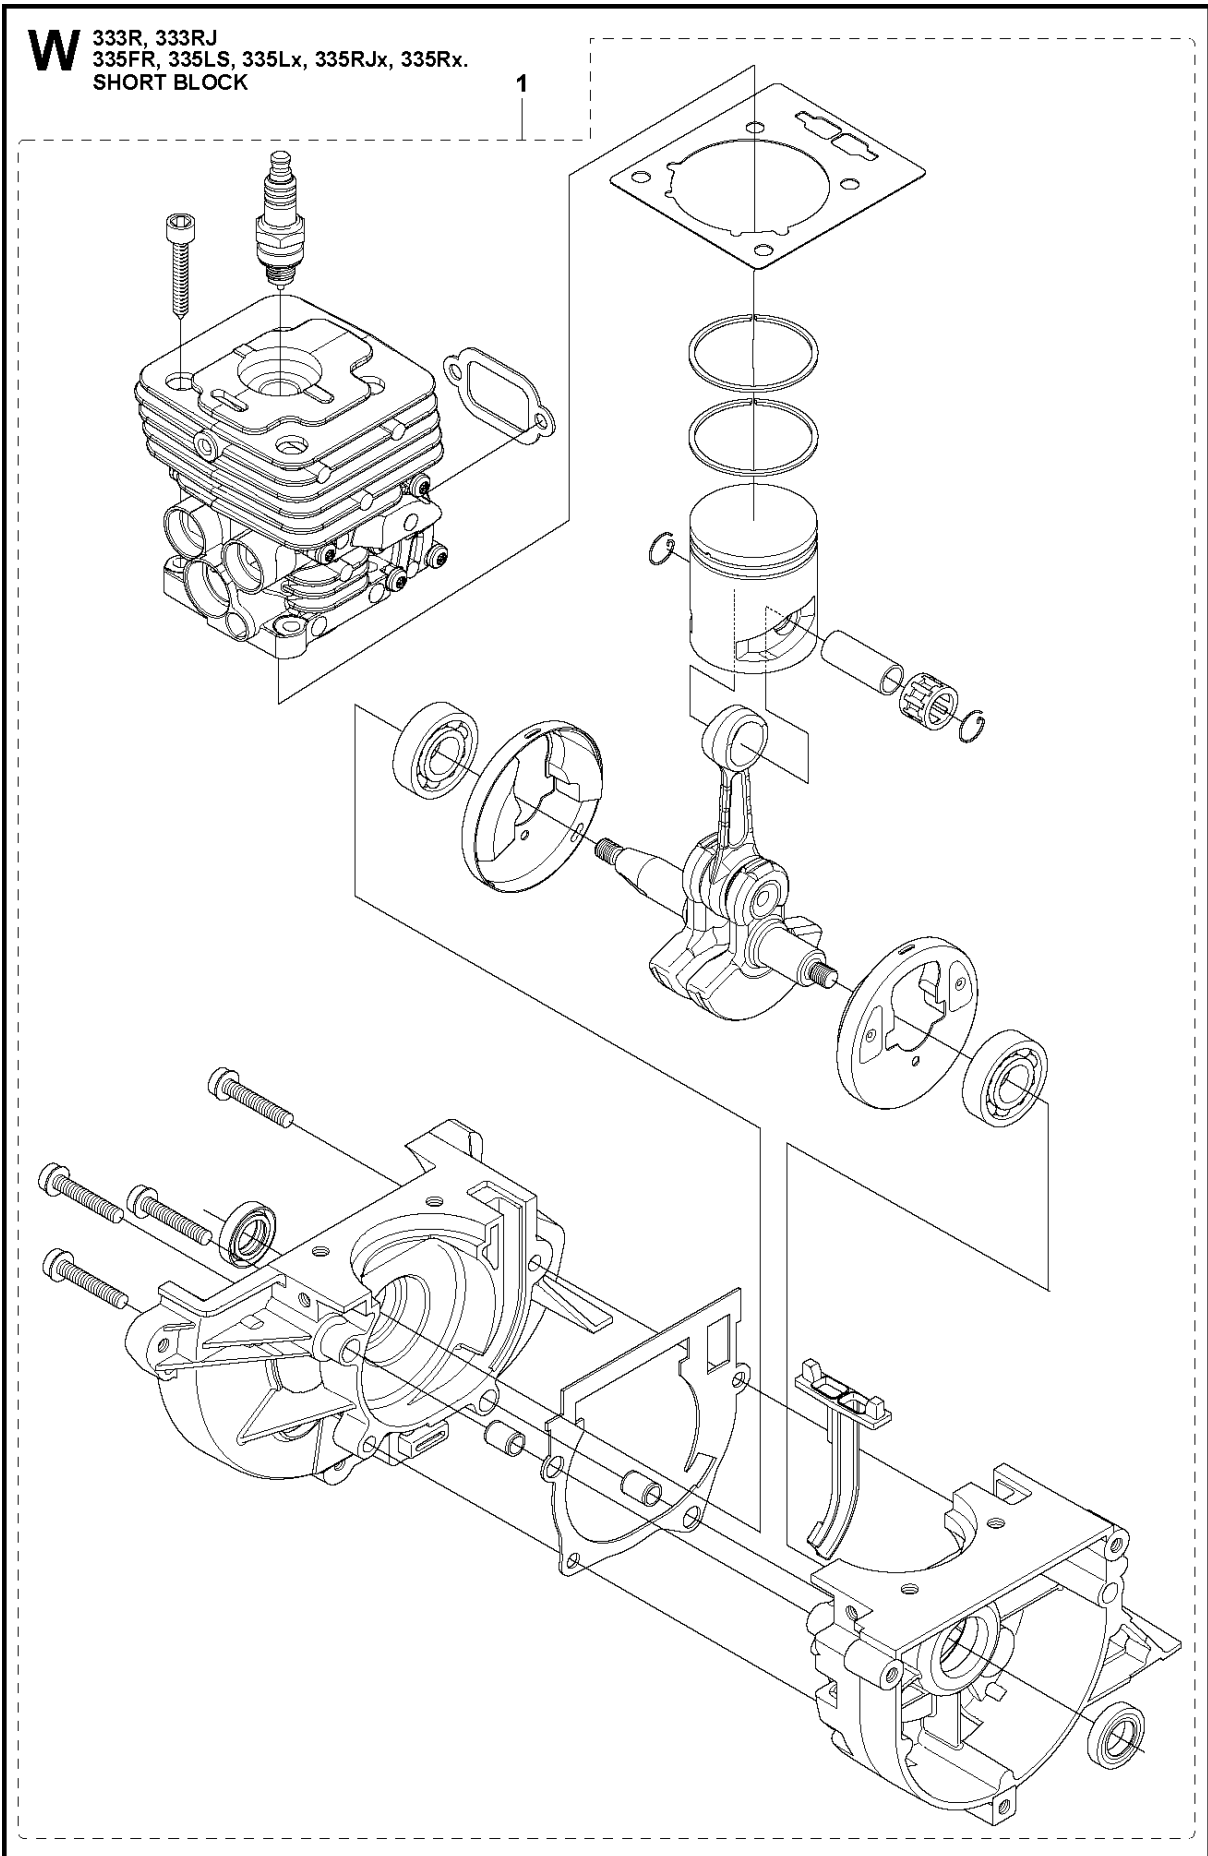

SHAFT & SUSPENSION

335 LX from 2014-12 -

Ref	Part No	Description	Remark	QTY KIT
1	544 10 18-01	SLEEVE	333RJ, 335RJx, 335Lx, 335LS	1
2	537 18 26-10	TUBE	Ø = 24mm, L = 330mm	1
3	537 33 44-02	SPACER		1
4	544 25 40-01	SCREW		1
5	537 36 02-01	SPACER		1
6	537 21 41-02	TUBE	Ø = 28mm, L = 1152mm	1
7	537 31 39-02	GUIDE	Ø = 9mm, L = 1115mm	1
8	537 35 52-01	DRIVE SHAFT	Ø = 8mm, L = 1527mm	1
9	537 29 48-01	LABEL		1