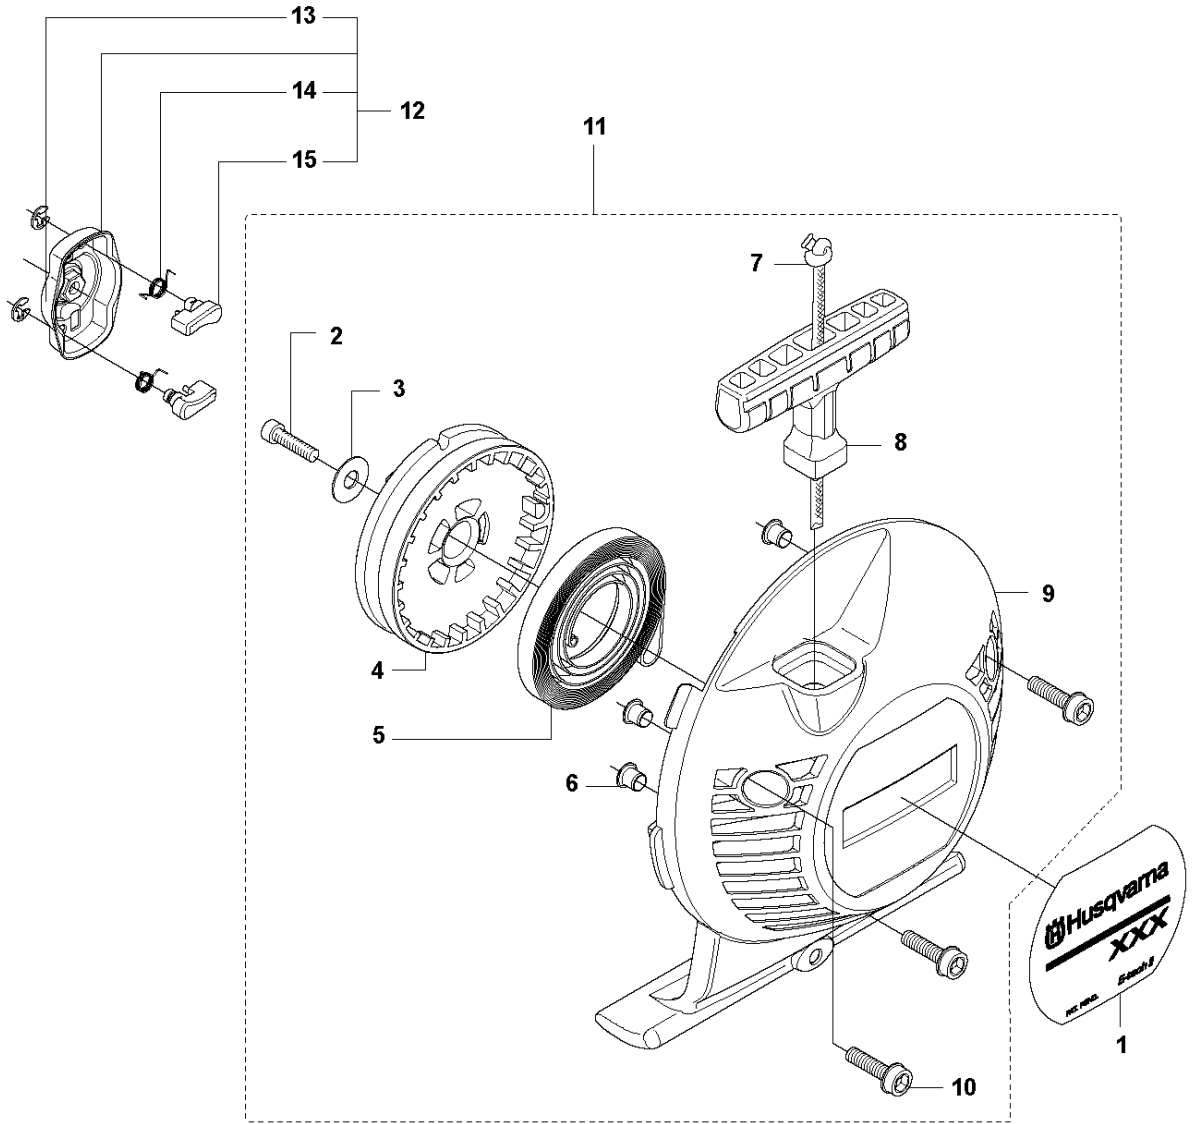

K1 333R, 333RJ
335FR, 335LS, 335Lx, 335RJx, 335Rx.
STARTER

STARTER

335 LX from 2014-12 -

Ref	Part No	Description	Remark	QTY KIT	
1	537 32 24-05	LABEL	333R	1	
1	537 32 24-06	LABEL	335Rx	1	
1	537 32 24-09	LABEL	335FR	1	
1	537 32 24-08	LABEL	335LS	1	
2	503 21 79-20	SCREW IH SCT		1	11
3	535 07 23-01	WASHER		1	11
4	537 32 50-02	STARTER PULLEY		1	11
5	503 85 99-01	RECOIL SPRING		1	11
6	537 37 38-02	TUBULAR RIVET		3	11
7	505 30 51-25	STARTER CORD		1	11
8	503 54 39-01	STARTER HANDLE		1	11
9	544 27 93-01	STARTER		1	11
10	503 20 03-20	SCREW IH SCFM		3	11
11	537 21 47-03	STARTER ASSY		1	
12	503 87 33-05	BRIDGE		1	
13	735 31 08-20	E-CLIP		2	12
14	503 87 36-01	SPRING		1	12
15	503 87 35-02	STARTER PAWL		2	12