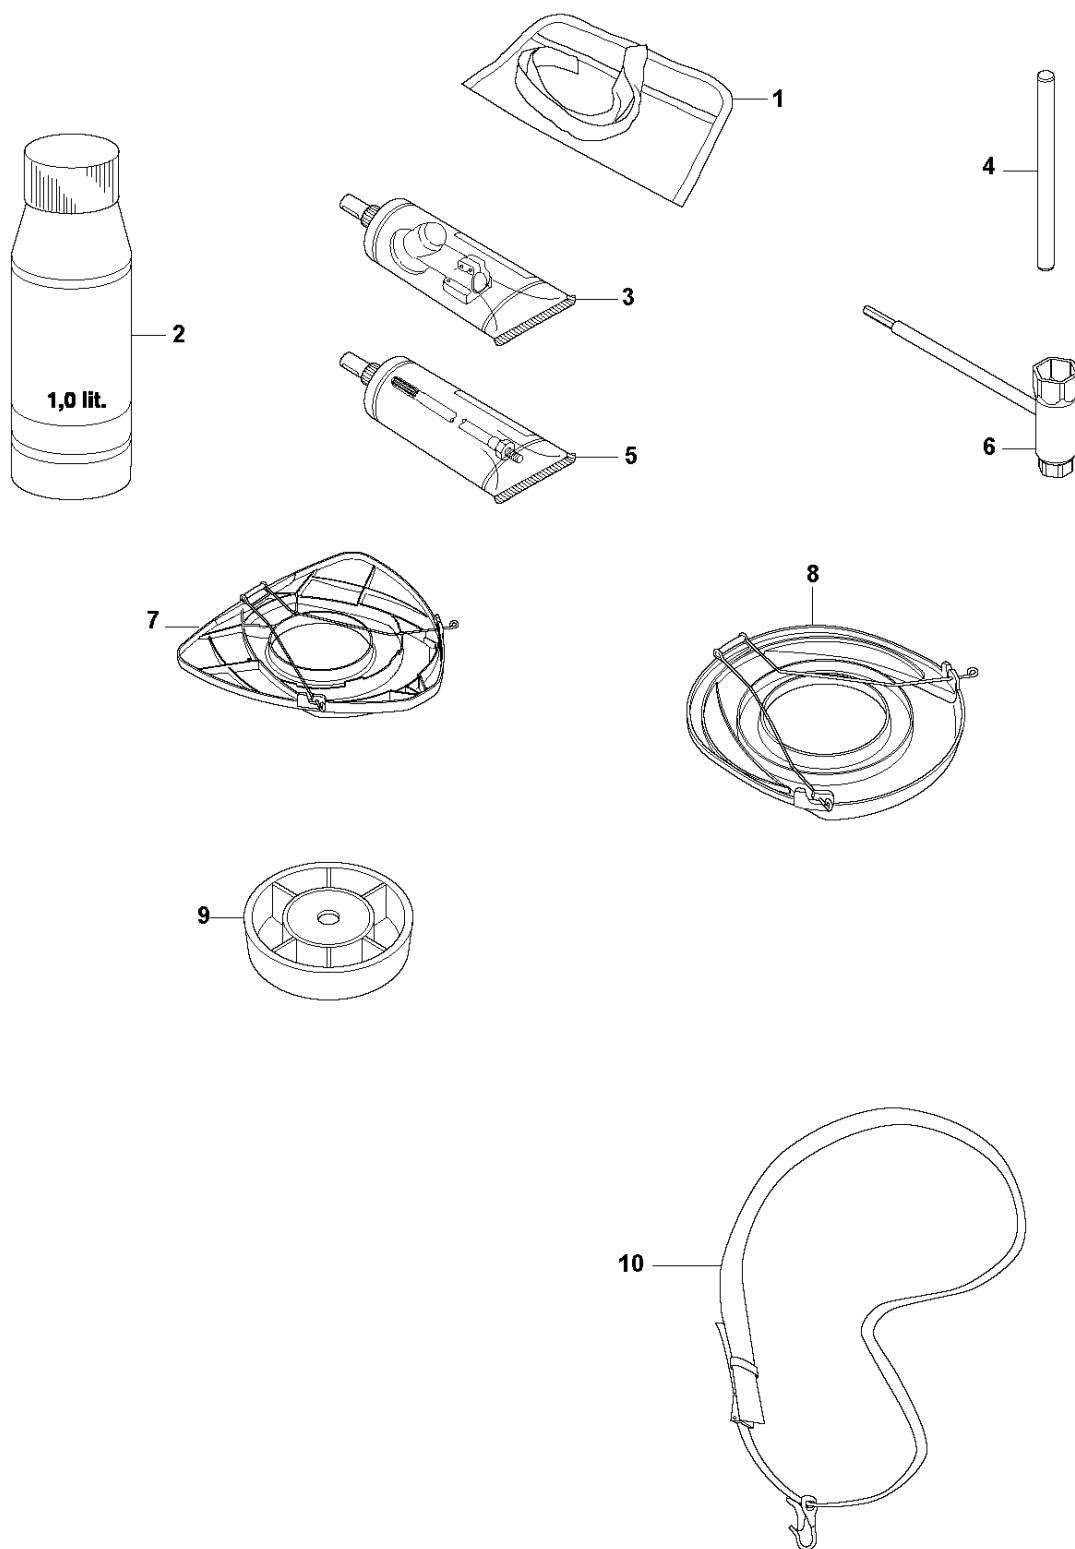

SPARE PARTS LIST

TRIMMERS/EDGERS

335 LX from 2014-12 -

U 333R, 333RJ
335FR, 335LS, 335Lx, 335RJx, 335Rx.
ACCESSORIES

ACCESSORIES

335 LX from 2014-12 -

Ref	Part No	Description	Remark	QTY KIT
1	501 19 22-01	TOOL		1
2	531 00 92-48	FILTER OIL	Oil Airfilter	1
3	503 97 64-01	GREASE		1
4	502 28 59-01	STOP		1
5	503 80 17-01	GREASE		1
6	537 36 21-01	COMBINATION WRENCH		1
7	544 35 91-01	TRANSPORT GUARD		1
8	537 31 29-01	SAW BLADE GUARD	200-275 mm	1
9	503 89 01-02	SUPPORT CUP		1
10	537 21 62-01	HARNESS		1
10	537 21 62-02	HARNESS	USA	1

CARBURETOR

335 LX from 2014-12 -

Ref	Part No	Description	Remark	QTY	KIT
1	581 16 75-01	CARBURETTOR		1	
2	503 47 92-01	SCREW		1	1
3	537 41 72-01	VALVE		1	1
4	544 37 24-01	SPRING		1	1
5	503 48 05-01	SCREW		2	1
6	503 97 43-01	COVER		1	1
7	537 04 89-01	DIAPHRAGM		1	1, 43
8	537 02 04-01	GASKET		1	1, 43
9	503 53 56-01	PLUG WELCH		1	1
10	581 89 95-01	MAIN NOZZLE		1	1
11	503 48 01-01	SCREW		1	1
12	503 48 00-01	PIN RETAINING SCREW		1	1
13	503 66 59-01	LEVER		1	1
14	503 47 97-01	VALVE		1	1
15	503 47 81-01	SPRING		1	1
16	544 37 22-01	SHAFT ASSY		1	1
17	537 37 03-01	VALVE		1	1
18	503 48 18-01	SCREW		1	1
19	544 37 26-01	SPRING		1	1
20	544 37 25-01	LEVER		1	1
21	544 42 70-01	COLLAR		1	1
23	537 01 26-01	SPRING		1	1
24	537 01 25-01	BALL		1	1
25	503 48 13-01	STRAINER		1	1
26	544 37 23-01	LEVER		1	1
27	503 47 90-01	SCREW		1	1
28	537 41 69-01	SCREW		1	1
29	537 41 70-01	LIMITER CAP		2	1
30	581 89 93-01	SCREW		1	1
31	537 38 52-01	CLIP		1	1
32	537 38 50-01	CLIP		1	1
33	537 41 73-01	LEVER		1	1
34	576 74 66-01	SPRING		1	1
35	537 41 74-01	LEVER		1	1
36	502 07 84-01	SCREW		1	1
37	537 02 00-01	DIAPHRAGM PUMP		1	1, 43
38	537 02 01-01	GASKET		1	1, 43
39	537 41 68-01	COVER		1	1
40	537 02 07-01	SCREW		1	1
41	503 48 11-01	PIECE		1	1
42	503 47 96-01	SCREW		1	1
43	531 00 45-52	GASKET KIT		1	
44	544 37 21-01	SHAFT ASSY		1	1