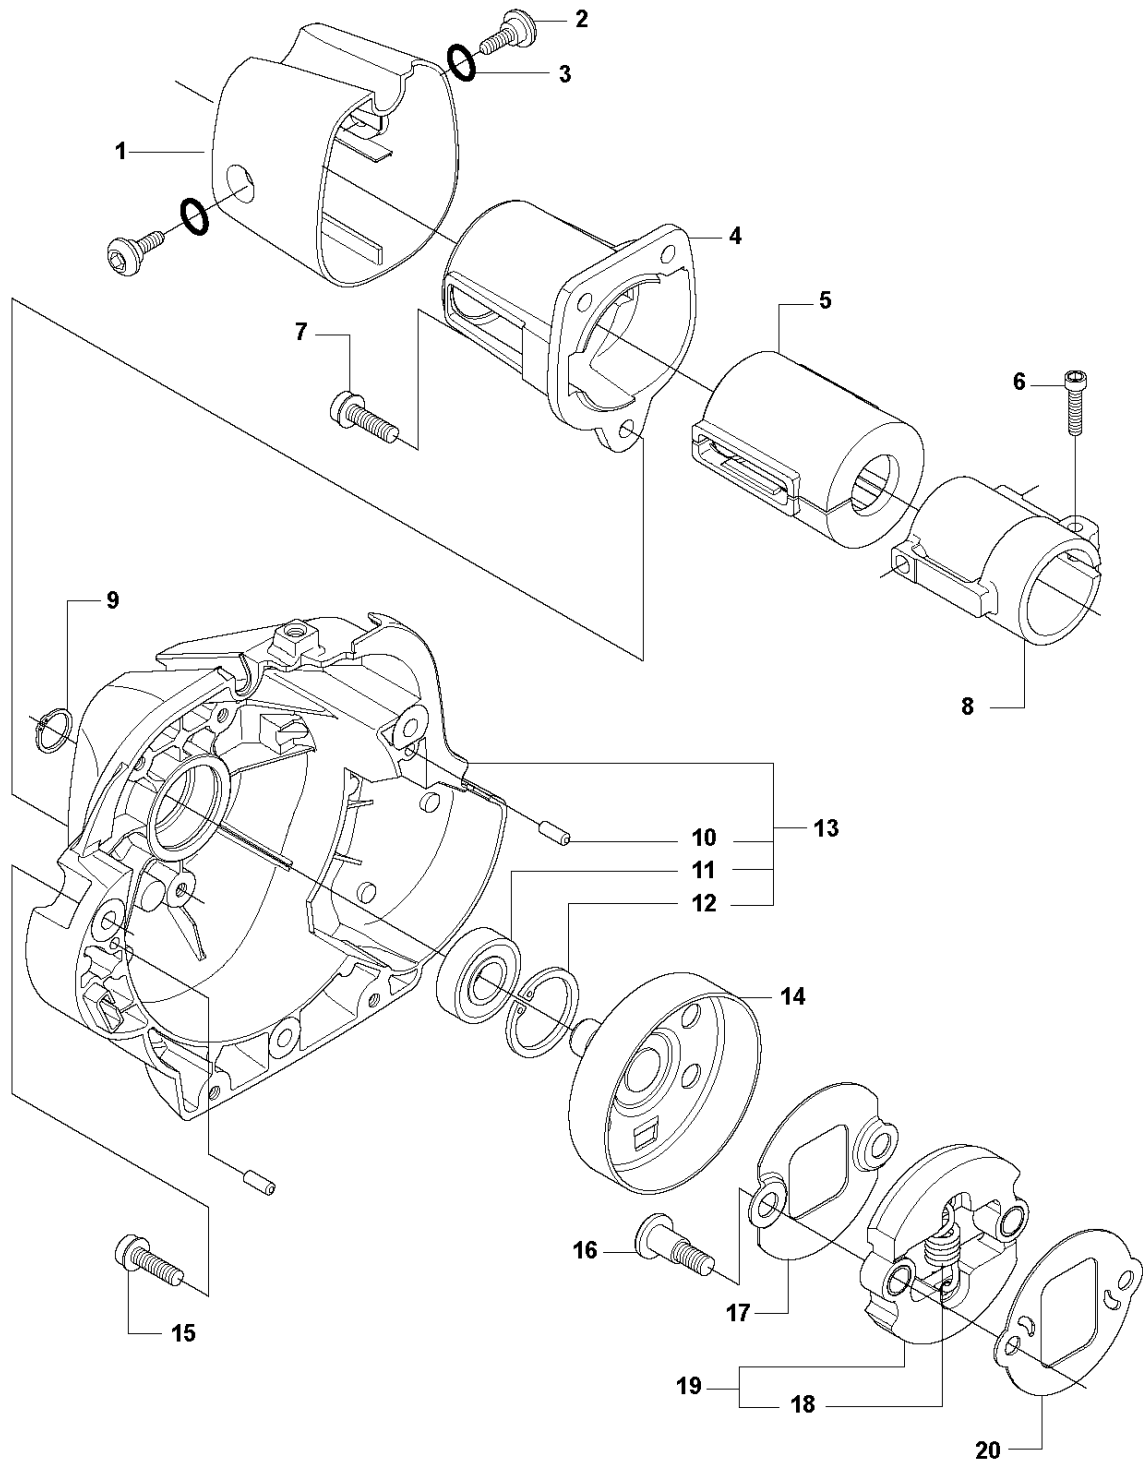

G 333R, 333RJ
335FR, 335LS, 335Lx, 335RJx, 335Rx.
CLUTCH & CLUTCH COVER

CLUTCH

335 LX from 2014-12 -

Ref	Part No	Description	Remark	QTY KIT	
1	544 11 97-01	COVER	333RJ, 335RJx, 335Lx, 335LS	1	
1	537 32 61-01	COVER	333R, 335Rx, 335FR	1	
2	503 96 13-01	SCREW		2	
3	740 42 06-00	O-RING		2	
4	537 31 00-01	COVER		1	
5	537 32 27-01	ANTIVIBRATION ELEMENT		1	
6	725 53 33-55	SCREW IHSCM		1	
7	503 20 03-20	SCREW IHSCFM		3	
8	537 31 01-01	COMPRESSION SLEEVE	333R, 335Rx, 335FR	1	
8	537 31 01-02	COMPRESSION SLEEVE	333RJ, 335RJx, 335Lx, 335LS	1	
9	735 31 14-00	CIRCLIP		1	
10	503 24 07-02	PARALLEL PIN		2	13
11	738 21 01-04	BALL BEARING		1	13
12	735 31 28-10	CIRCLIP		1	13
13	537 30 29-01	CLUTCH COVER		1	
14	537 35 29-01	CLUTCH DRUM		1	
15	503 20 03-20	SCREW IHSCFM		3	
16	537 41 81-01	SCREW		2	
17	537 41 57-01	WASHER		1	
18	537 42 72-01	SPRING		1	19
19	537 34 04-01	CLUTCH		1	
20	537 04 68-01	WASHER		1