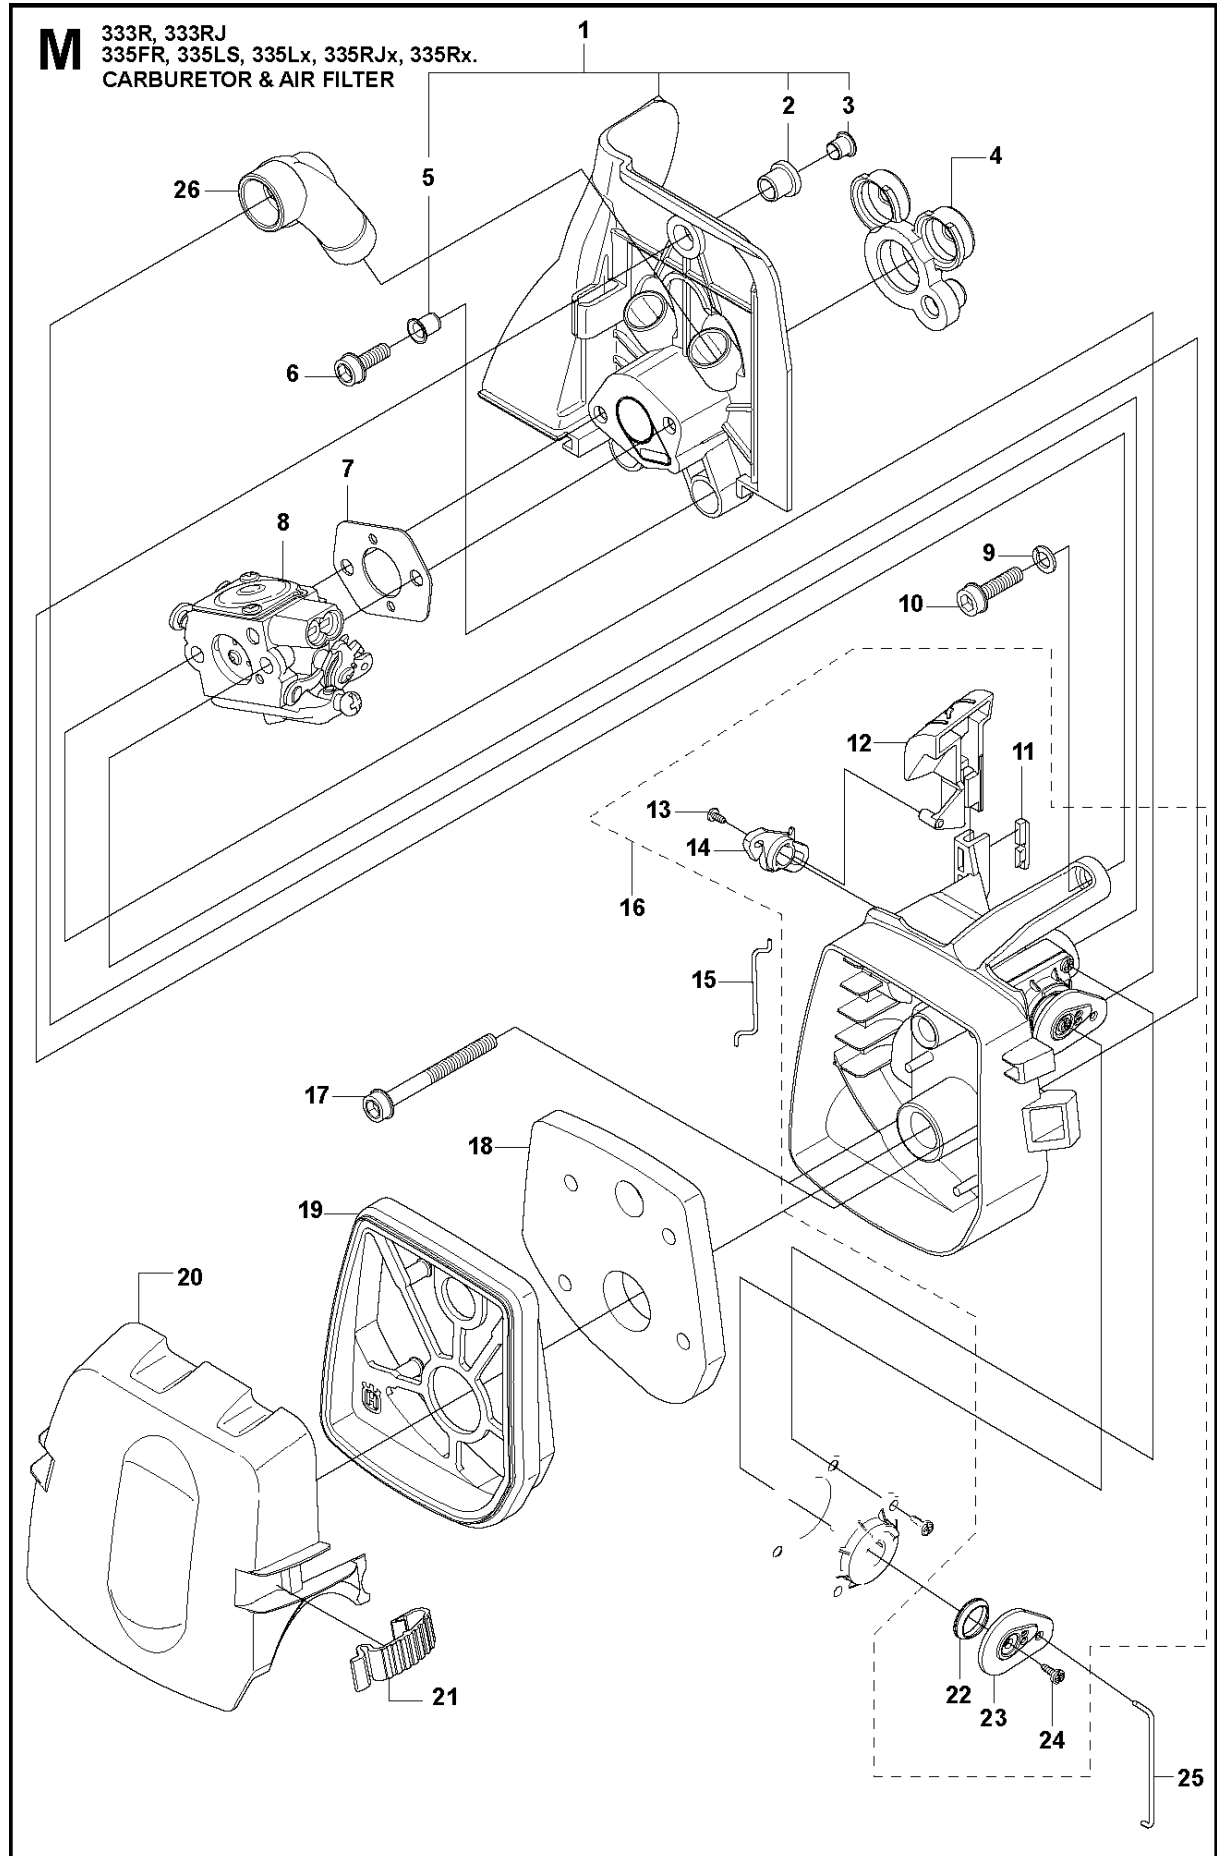

CARBURETOR & AIR FILTER

335 LX from 2014-12 -

Ref	Part No	Description	Remark	QTY	KIT
1	537 37 12-01	INSULATION WALL		1	
2	537 37 11-01	SLEEVE		1	1
3	544 01 91-01	TUBULAR RIVET		1	1
4	537 33 43-01	INLET PIPE		1	
5	537 37 38-03	TUBULAR RIVET		2	1
6	503 20 03-16	SCREW IHSCFM		2	
7	503 49 71-01	GASKET		1	
8	581 16 75-01	CARBURETTOR		1	
9	503 23 10-06	WASHER		1	
10	503 20 03-20	SCREW IHSCFM		1	
11	544 02 58-01	BAR		1	16
12	537 33 71-01	CHOKE CONTROL		1	16
13	503 21 29-06	SCREW CCRPANT		1	16
14	537 35 58-01	LEVER		1	16
15	544 37 27-01	SLEEVING BRACKET		1	
16	537 31 41-01	FILTER HOLDER		1	
17	503 21 75-50	SCREW IHSCFT		2	
18	537 33 72-01	FILTER		1	
19	537 31 42-01	FRAME		1	
20	537 31 44-01	FILTER COVER		1	
21	537 38 72-01	SNAP		2	
22	544 01 47-01	BELLOWS		1	16
23	544 01 46-01	LEVER		1	16
24	503 21 29-06	SCREW CCRPANT		1	16
25	537 34 90-01	LEVER		1	
26	537 34 13-01	AIR DUCT		1