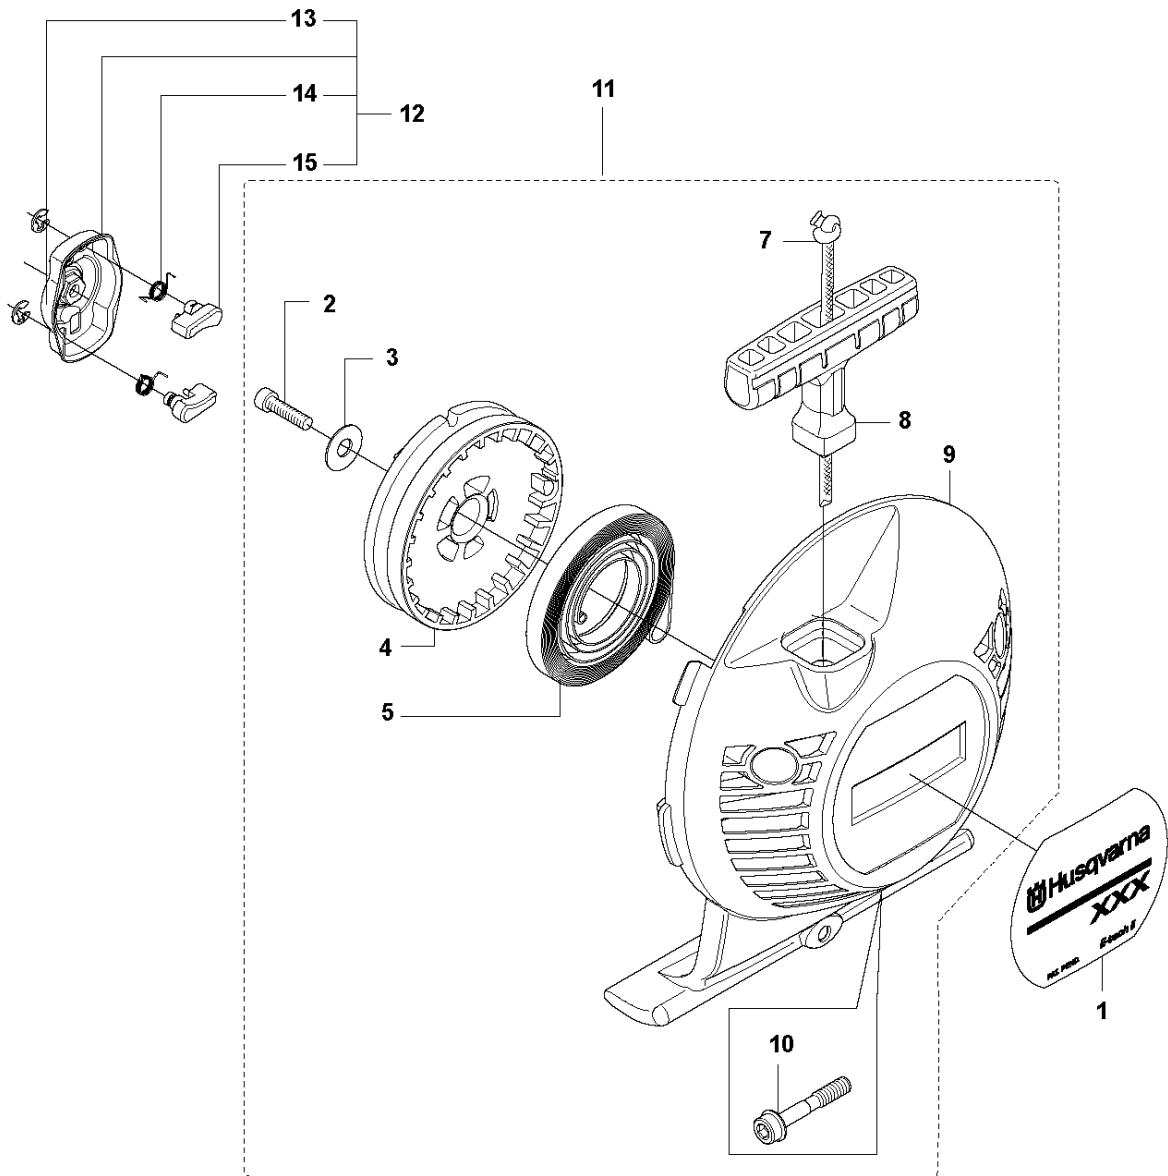

K2 333R, 333RJ
335FR, 335LS, 335Lx, 335RJx, 335Rx.
STARTER

STARTER

335 LX from 2014-12 -

Ref	Part No	Description	Remark	QTY KIT	
1	537 32 24-05	LABEL	333R	1	
1	537 32 24-06	LABEL	335Rx	1	
1	537 32 24-09	LABEL	335FR	1	
1	537 32 24-08	LABEL	335LS	1	
2	503 21 79-20	SCREW IH SCT		1	11
3	535 07 23-01	WASHER		1	11
4	537 32 50-02	STARTER PULLEY		1	11
5	503 85 99-01	RECOIL SPRING		1	11
7	505 30 51-25	STARTER CORD		1	11
8	503 54 39-01	STARTER HANDLE		1	11
9	544 10 25-02	STARTER	Spare part incl. Screws Pos. 10	1	11
10	573 99 43-05	SCREW IH SCFMO	Captive screws	3	9, 11
11	537 21 47-07	STARTER ASSY		1