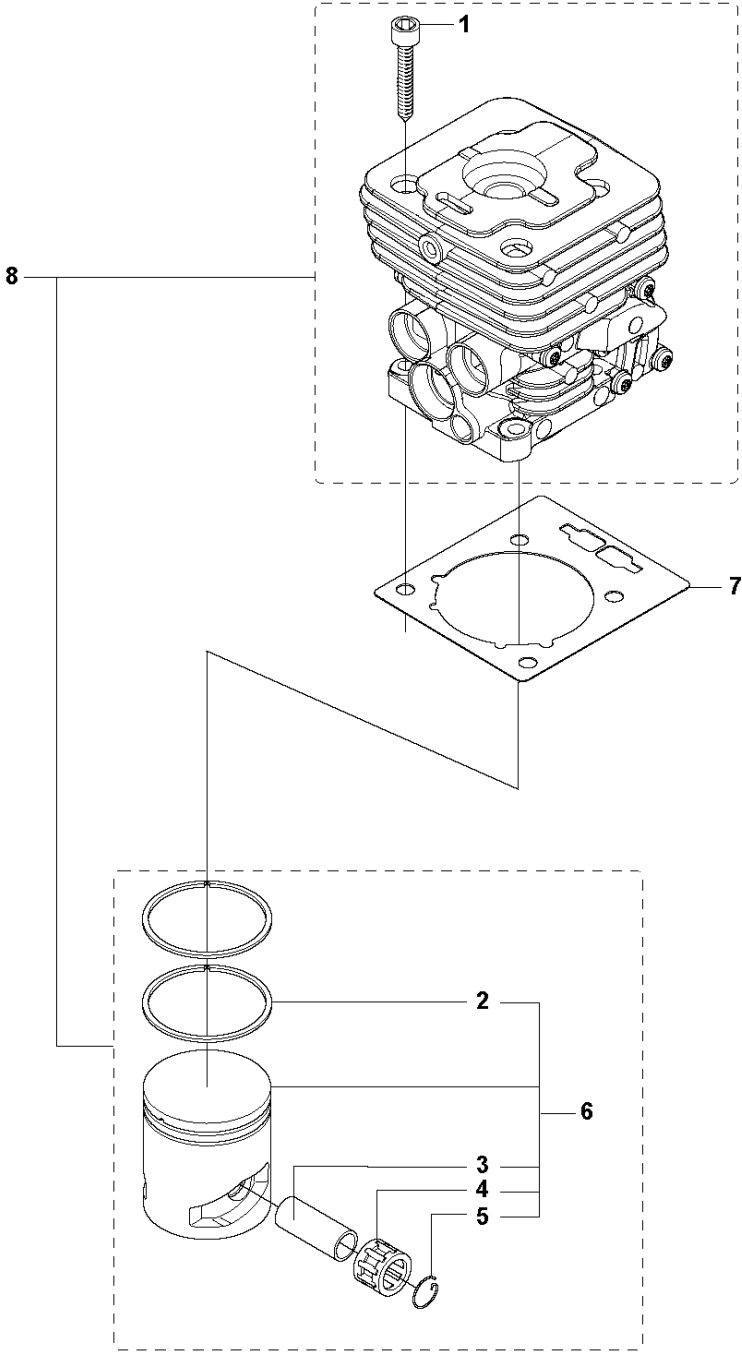

Q 333R, 333RJ
335FR, 335LS, 335Lx, 335RJx, 335Rx.
CRANK SHAFT

CRANKSHAFT

335 LX from 2014-12 -

Ref	Part No	Description	Remark	QTY	KIT
1	503 26 02-02	SEALING RING		1	8
2	738 21 01-10	BALL BEARING		1	8
3	537 29 76-01	CUP		1	8
4	503 41 41-01	NEEDLE BEARING		1	8
5	537 29 76-01	CUP		1	8
6	738 21 01-10	BALL BEARING		1	8
7	503 26 02-02	SEALING RING		1	8
8	544 03 90-01	CRANKSHAFT ASSY		1	

P 333R, 333RJ
335FR, 335LS, 335Lx, 335RJx, 335Rx.
CYLINDER PISTON

CYLINDER PISTON

335 LX from 2014-12 -

Ref	Part No	Description	Remark	QTY	KIT
1	503 20 08-23	SCREW IHSCM		4	8
2	503 28 90-54	PISTON RING		2	6,8
3	503 28 91-19	PISTON PIN		1	6,8
4	503 41 41-01	NEEDLE BEARING		1	6,8
5	737 44 10-00	SNAP RING		2	6,8
6	585 99 83-02	PISTON ASSY		1	8
7	537 33 30-01	GASKET		1	
8	544 40 06-01	CYLINDER ASSY	Ø = 38mm. 574 36 43-01	1	