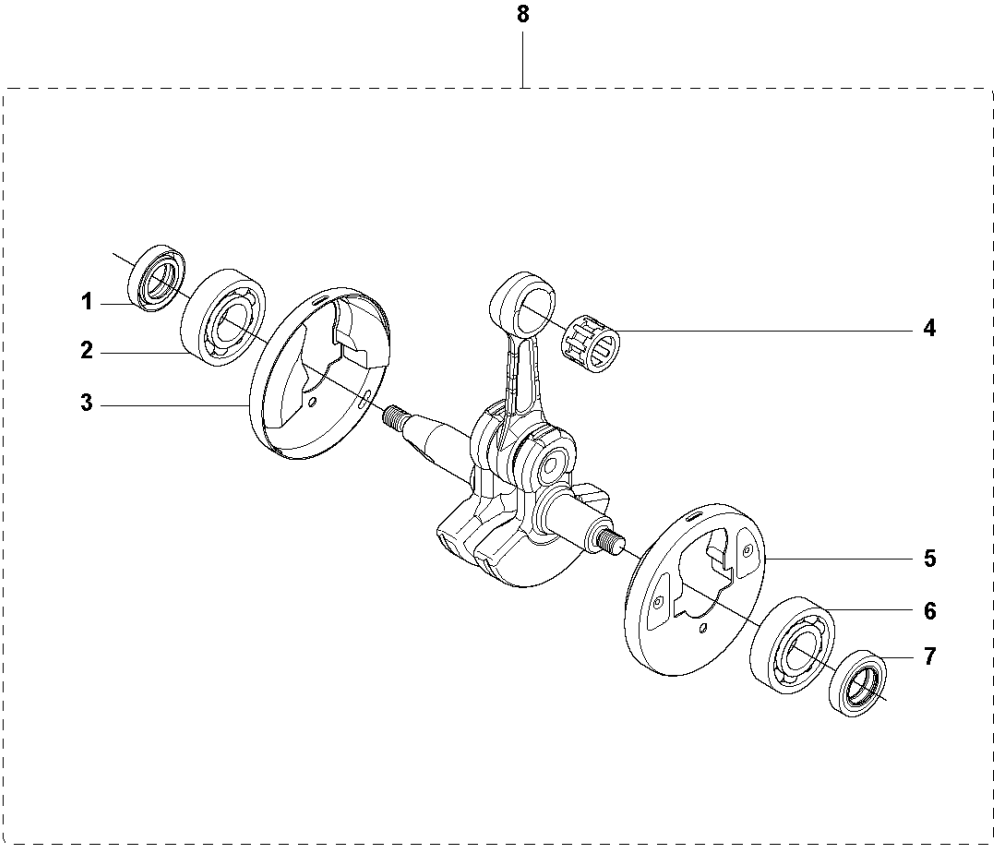

R 333R, 333RJ
335FR, 335LS, 335Lx, 335RJx, 335Rx.
CRANK CASE

CRANKCASE

335 LX from 2014-12 -

Ref	Part No	Description	Remark	QTY	KIT
1	503 20 02-30	SCREW IHSCFM		4	9
2	503 26 02-02	SEALING RING		1	9
3	738 21 01-10	BALL BEARING		1	9
4	501 27 08-01	GUIDE BUSHING		2	9
5	537 33 29-01	GASKET		1	9
6	537 32 42-01	INSERT		1	9
7	738 21 01-10	BALL BEARING		1	9
8	503 26 02-02	SEALING RING		1	9
9	544 03 89-01	CRANKCASE ASSY		1	

Q 333R, 333RJ
335FR, 335LS, 335Lx, 335RJx, 335Rx.
CRANK SHAFT

CRANKSHAFT

335 LX from 2014-12 -

Ref	Part No	Description	Remark	QTY	KIT
1	503 26 02-02	SEALING RING		1	8
2	738 21 01-10	BALL BEARING		1	8
3	537 29 76-01	CUP		1	8
4	503 41 41-01	NEEDLE BEARING		1	8
5	537 29 76-01	CUP		1	8
6	738 21 01-10	BALL BEARING		1	8
7	503 26 02-02	SEALING RING		1	8
8	544 03 90-01	CRANKSHAFT ASSY		1	