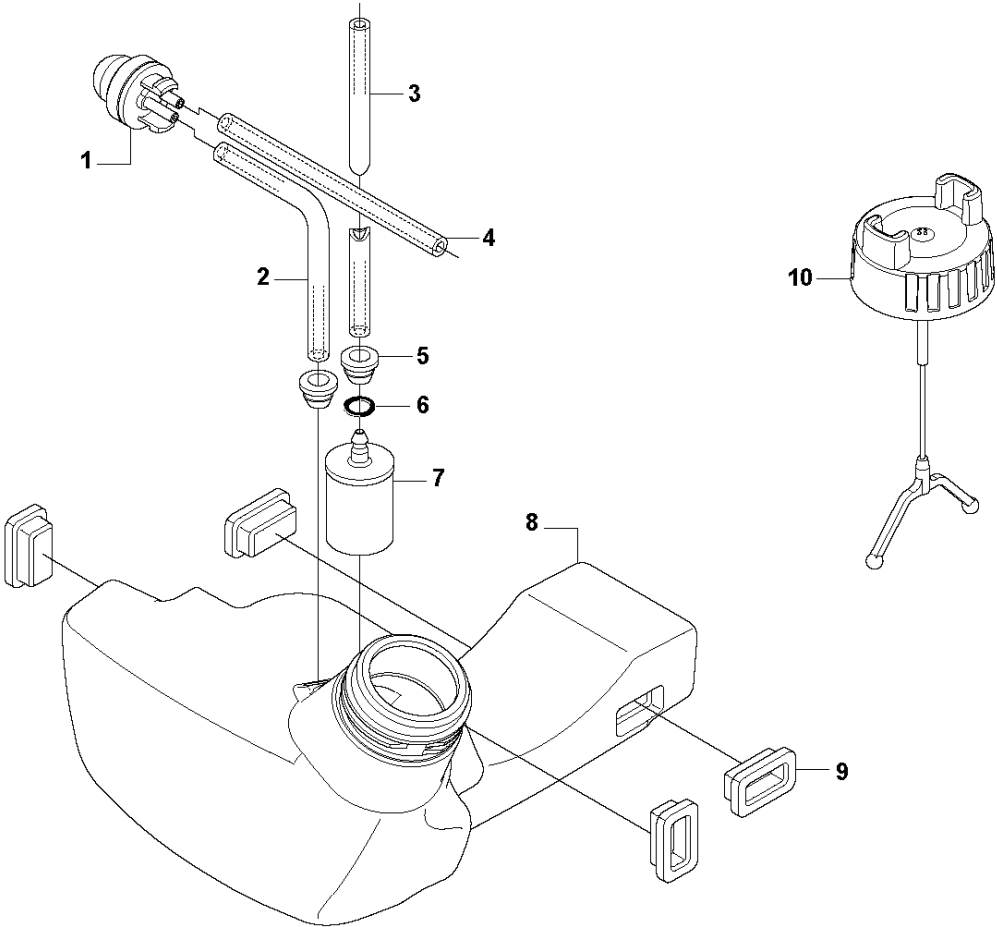

L 333R, 333RJ
335FR, 335LS, 335Lx, 335RJx, 335Rx.
FUEL TANK

FUEL TANK

335 RJX from 2014-12 -

Ref	Part No	Description	Remark	QTY KIT
1	503 93 66-01	PRIMER HOUSING		1
2	537 04 24-12	FUEL HOSE		1
3	537 05 23-01	FUEL HOSE		1
4	537 04 24-12	FUEL HOSE		1
5	503 73 58-01	BUSHING		2
6	537 18 49-01	O-RING		1
7	503 44 32-01	FILTER		1
8	544 32 88-01	TANK ASSY		1
9	503 91 10-01	SUSPENSION		4
10	503 91 18-02	TANK CAP		1