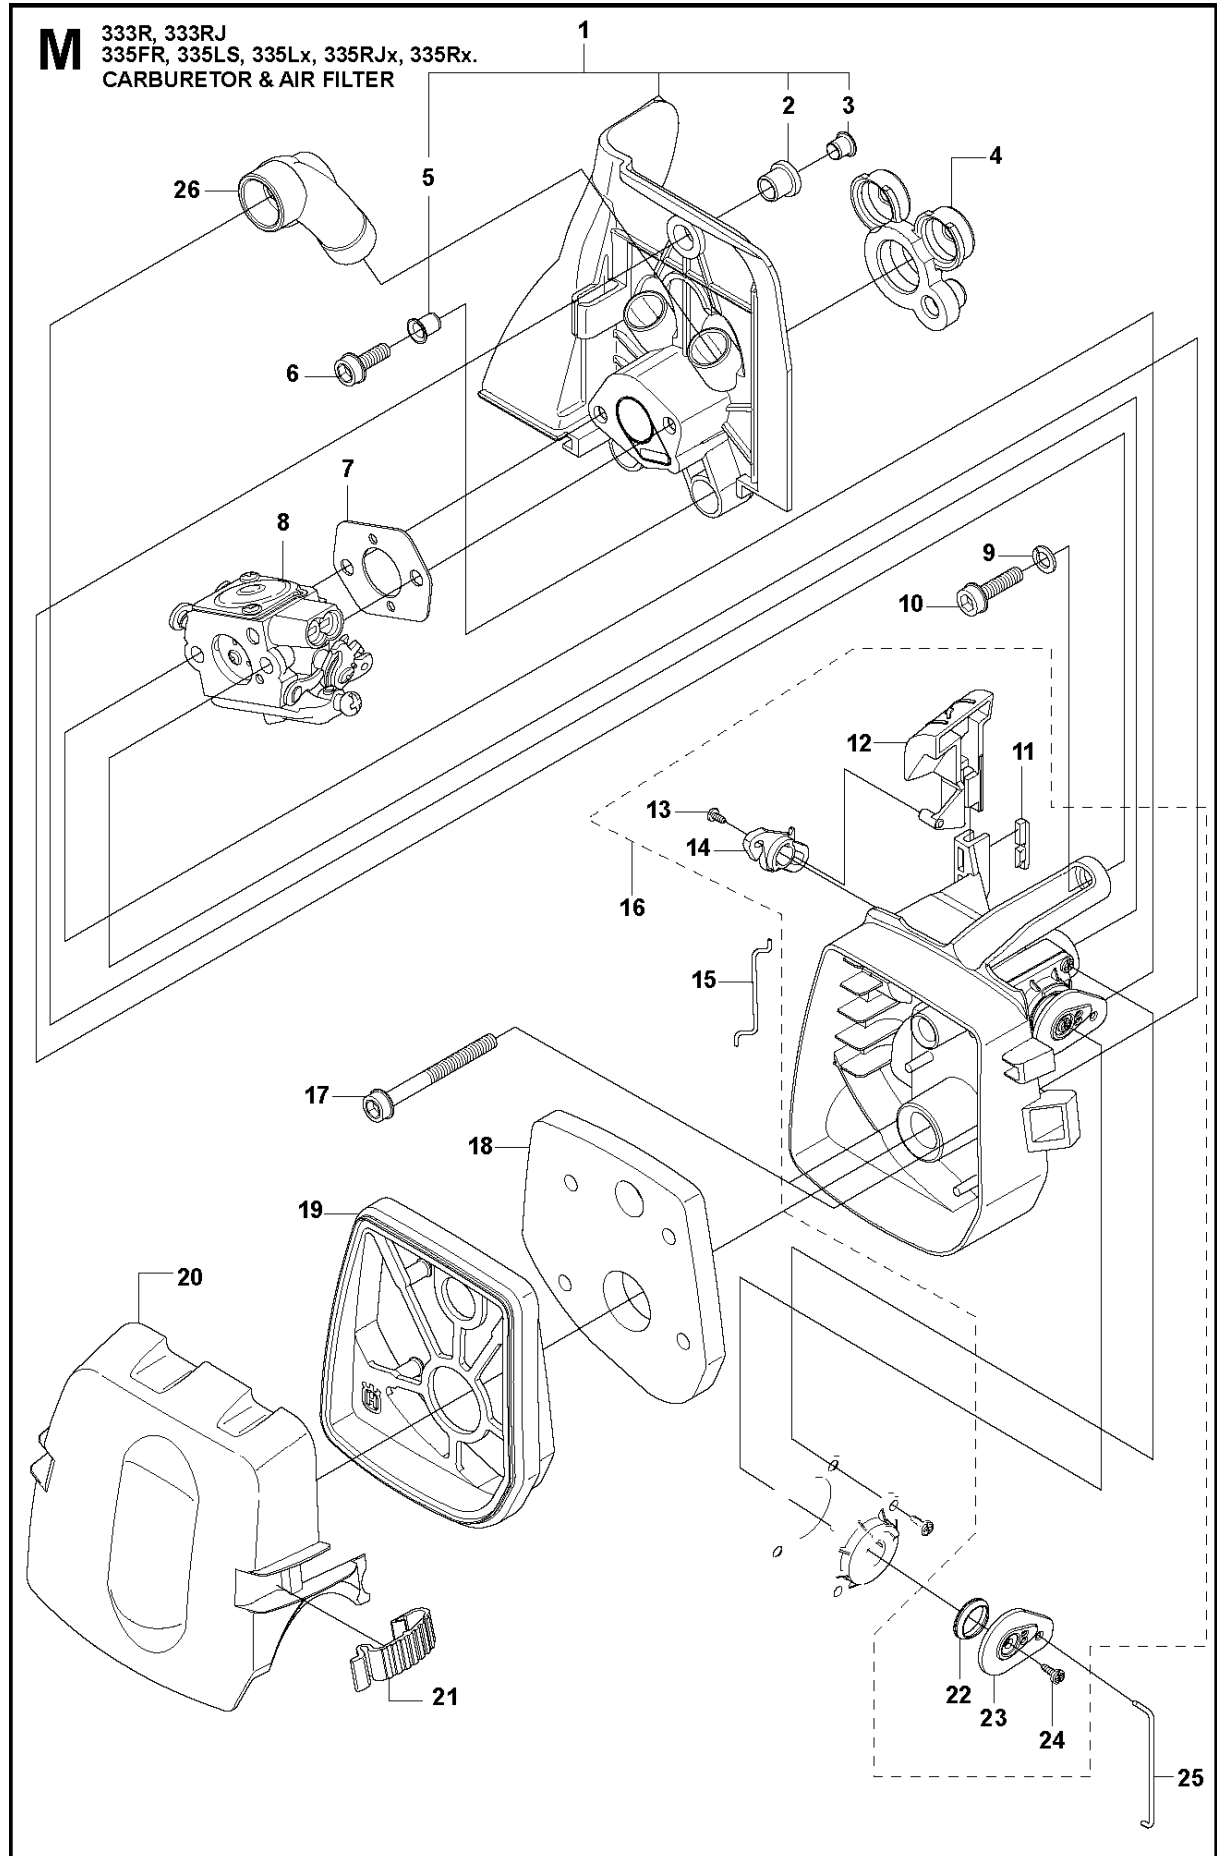

CARBURETOR & AIR FILTER

335 RJX from 2014-12 -

Ref	Part No	Description	Remark	QTY	KIT
1	537 37 12-01	INSULATION WALL		1	
2	537 37 11-01	SLEEVE		1	1
3	544 01 91-01	TUBULAR RIVET		1	1
4	537 33 43-01	INLET PIPE		1	
5	537 37 38-03	TUBULAR RIVET		2	1
6	503 20 03-16	SCREW IHSCFM		2	
7	503 49 71-01	GASKET		1	
8	581 16 75-01	CARBURETTOR		1	
9	503 23 10-06	WASHER		1	
10	503 20 03-20	SCREW IHSCFM		1	
11	544 02 58-01	BAR		1	16
12	537 33 71-01	CHOKE CONTROL		1	16
13	503 21 29-06	SCREW CCRPANT		1	16
14	537 35 58-01	LEVER		1	16
15	544 37 27-01	SLEEVING BRACKET		1	
16	537 31 41-01	FILTER HOLDER		1	
17	503 21 75-50	SCREW IHSCFT		2	
18	537 33 72-01	FILTER		1	
19	537 31 42-01	FRAME		1	
20	537 31 44-01	FILTER COVER		1	
21	537 38 72-01	SNAP		2	
22	544 01 47-01	BELLOWS		1	16
23	544 01 46-01	LEVER		1	16
24	503 21 29-06	SCREW CCRPANT		1	16
25	537 34 90-01	LEVER		1	
26	537 34 13-01	AIR DUCT		1