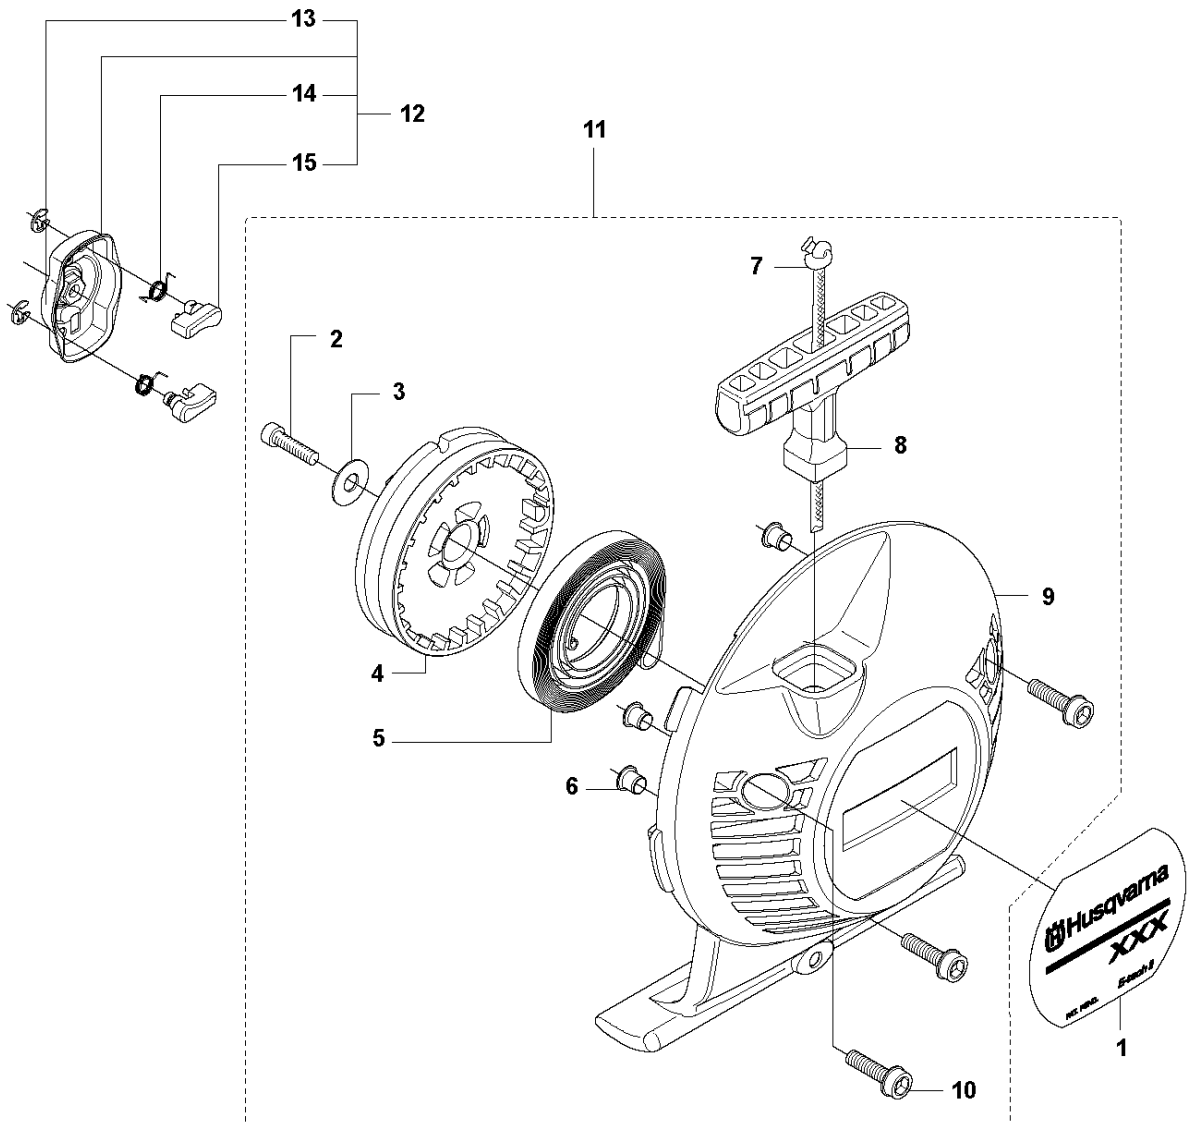

K1 333R, 333RJ
335FR, 335LS, 335Lx, 335RJx, 335Rx.
STARTER

STARTER

335 RJX from 2014-12 -

Ref	Part No	Description	Remark	QTY KIT	
1	537 32 24-05	LABEL	333R	1	
1	537 32 24-06	LABEL	335Rx	1	
1	537 32 24-09	LABEL	335FR	1	
1	537 32 24-08	LABEL	335LS	1	
2	503 21 79-20	SCREW IH SCT		1	11
3	535 07 23-01	WASHER		1	11
4	537 32 50-02	STARTER PULLEY		1	11
5	503 85 99-01	RECOIL SPRING		1	11
6	537 37 38-02	TUBULAR RIVET		3	11
7	505 30 51-25	STARTER CORD		1	11
8	503 54 39-01	STARTER HANDLE		1	11
9	544 27 93-01	STARTER		1	11
10	503 20 03-20	SCREW IHSCFM		3	11
11	537 21 47-03	STARTER ASSY		1	
12	503 87 33-05	BRIDGE		1	
13	735 31 08-20	E-CLIP		2	12
14	503 87 36-01	SPRING		1	12
15	503 87 35-02	STARTER PAWL		2	12