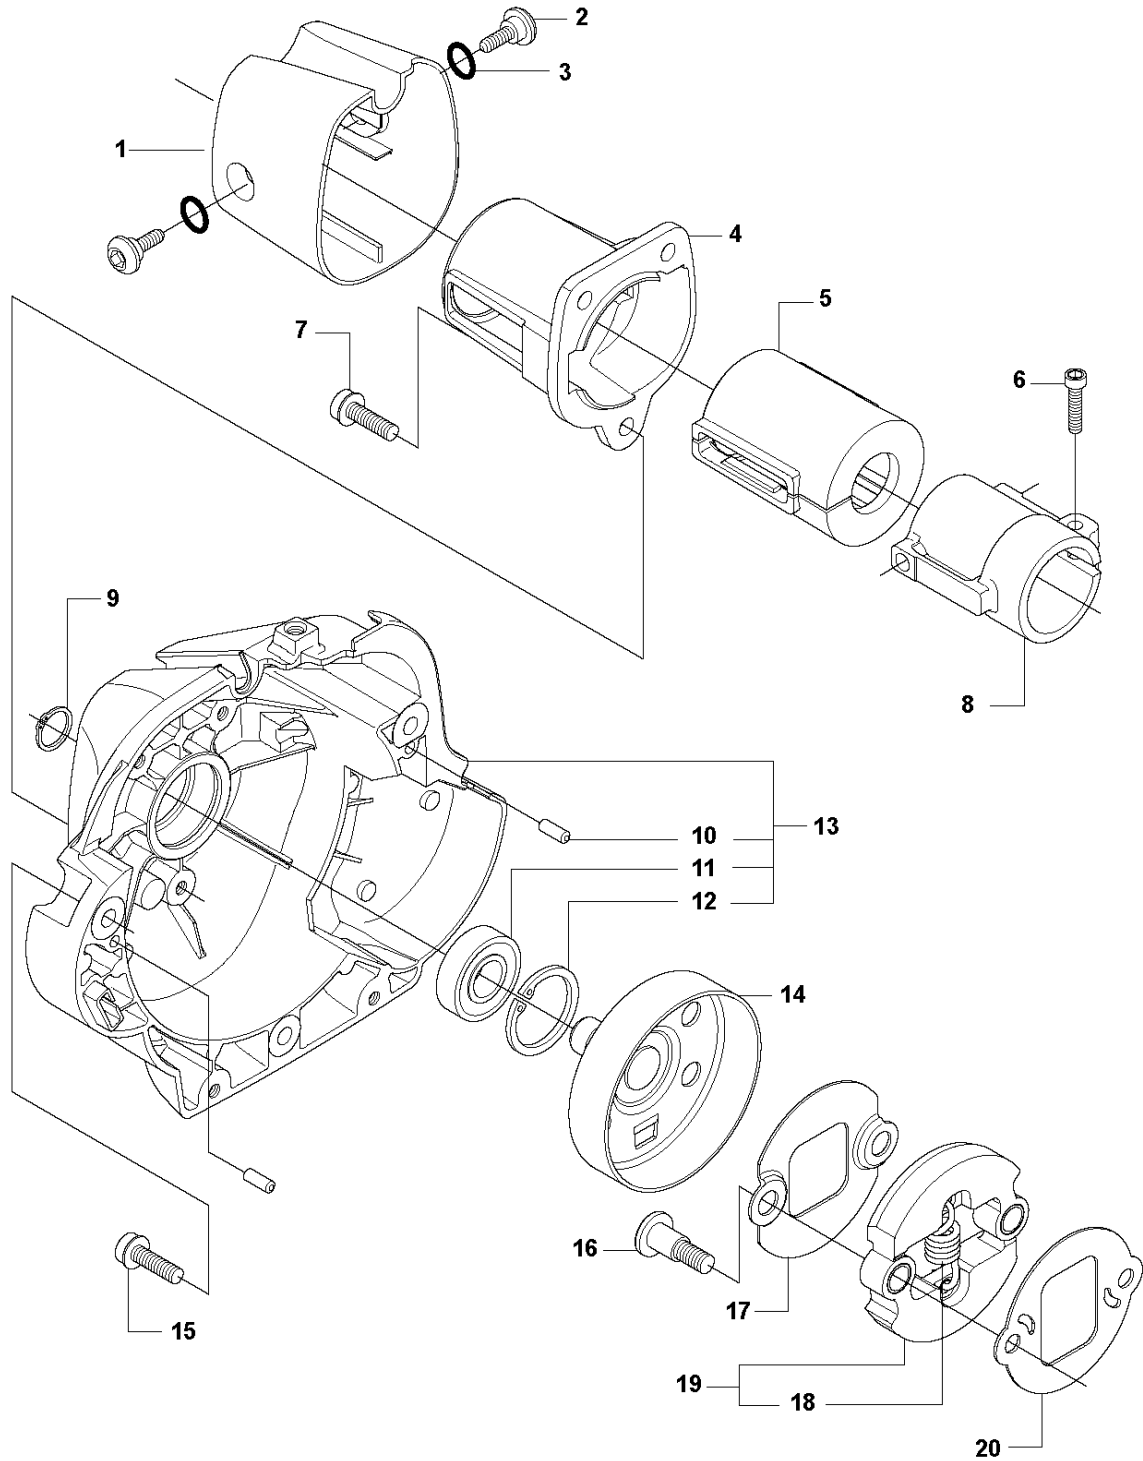

G 333R, 333RJ
335FR, 335LS, 335Lx, 335RJx, 335Rx.
CLUTCH & CLUTCH COVER

CLUTCH

335 RJX from 2014-12 -

Ref	Part No	Description	Remark	QTY KIT	
1	544 11 97-01	COVER	333RJ, 335RJx, 335Lx, 335LS	1	
1	537 32 61-01	COVER	333R, 335Rx, 335FR	1	
2	503 96 13-01	SCREW		2	
3	740 42 06-00	O-RING		2	
4	537 31 00-01	COVER		1	
5	537 32 27-01	ANTIVIBRATION ELEMENT		1	
6	725 53 33-55	SCREW IHSCM		1	
7	503 20 03-20	SCREW IHSCFM		3	
8	537 31 01-01	COMPRESSION SLEEVE	333R, 335Rx, 335FR	1	
8	537 31 01-02	COMPRESSION SLEEVE	333RJ, 335RJx, 335Lx, 335LS	1	
9	735 31 14-00	CIRCLIP		1	
10	503 24 07-02	PARALLEL PIN		2	13
11	738 21 01-04	BALL BEARING		1	13
12	735 31 28-10	CIRCLIP		1	13
13	537 30 29-01	CLUTCH COVER		1	
14	537 35 29-01	CLUTCH DRUM		1	
15	503 20 03-20	SCREW IHSCFM		3	
16	537 41 81-01	SCREW		2	
17	537 41 57-01	WASHER		1	
18	537 42 72-01	SPRING		1	19
19	537 34 04-01	CLUTCH		1	
20	537 04 68-01	WASHER		1