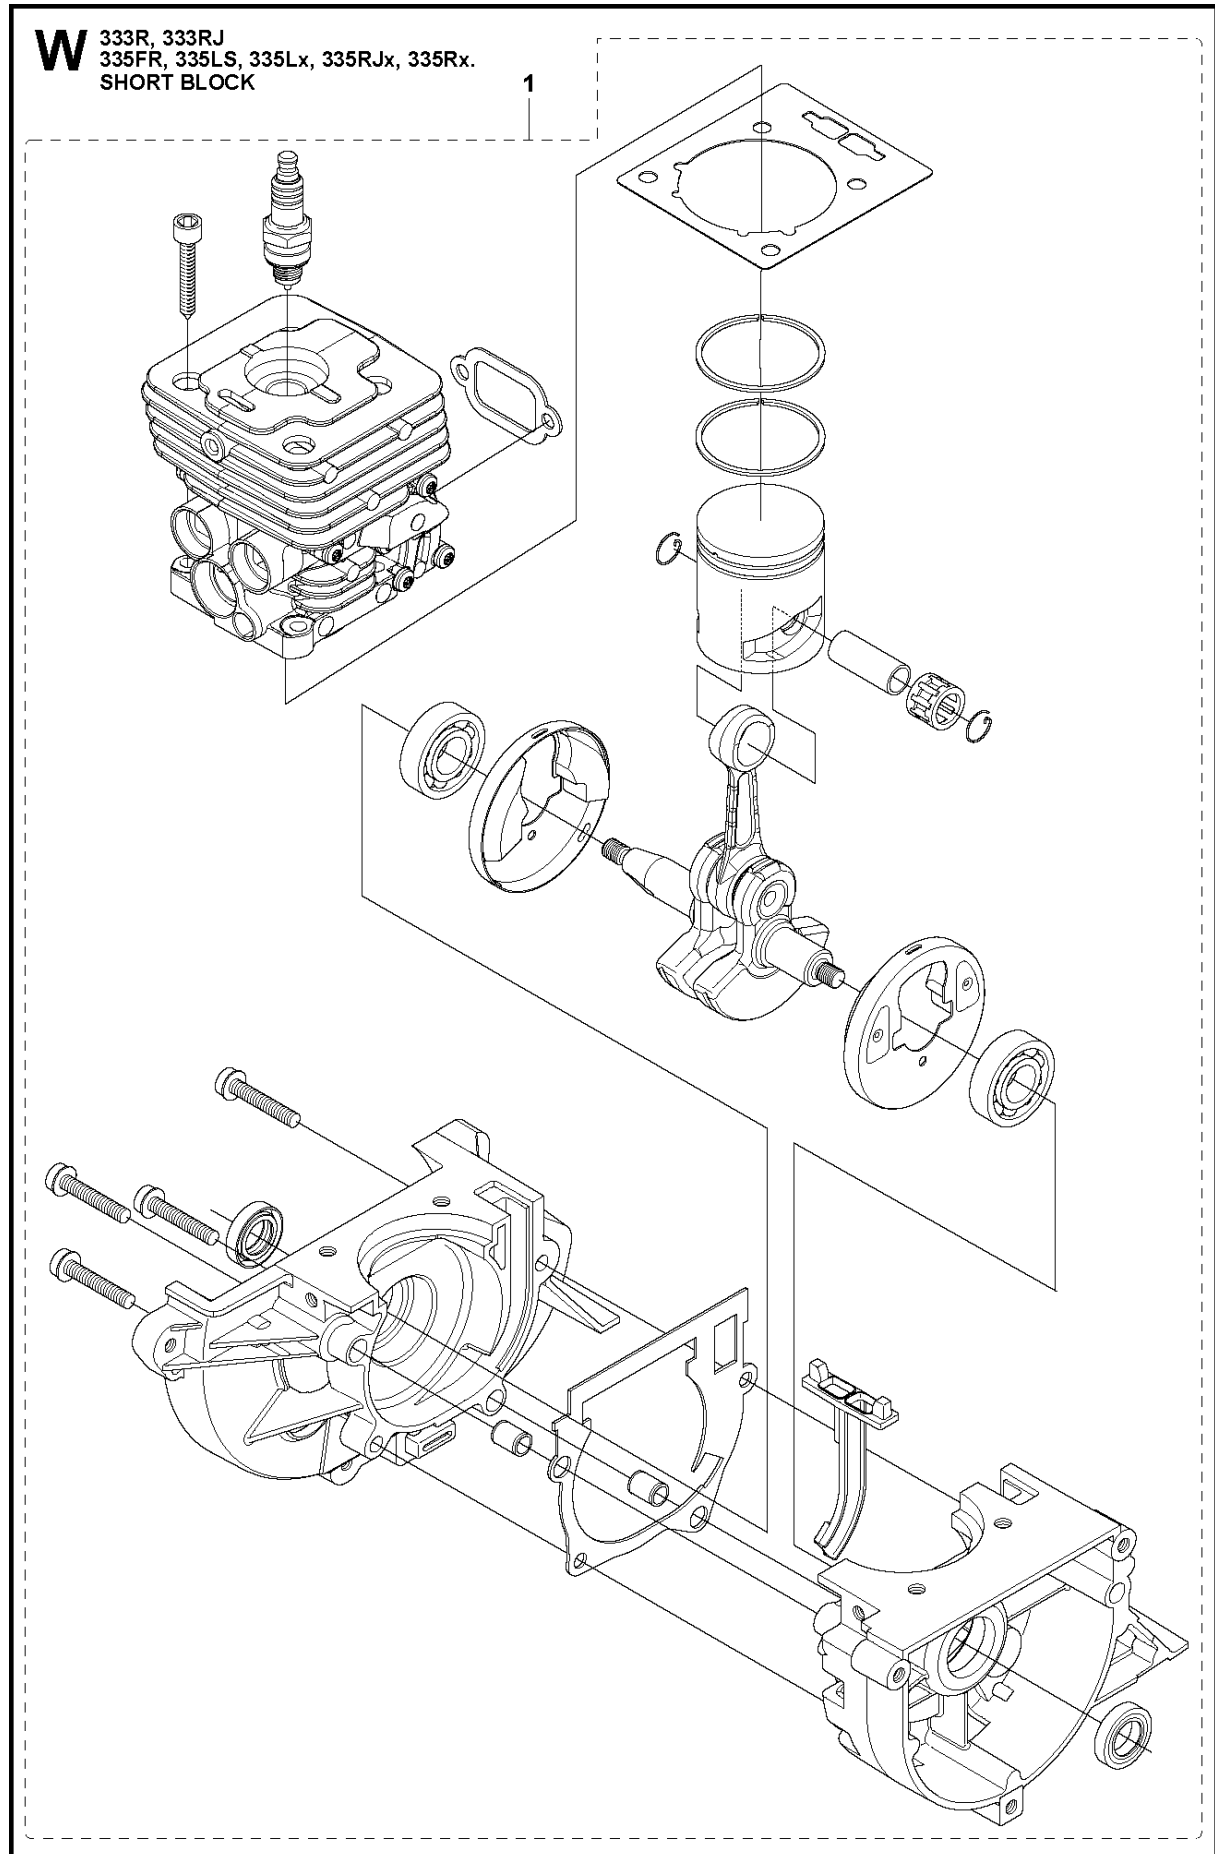

SHAFT & SUSPENSION

335 RJX from 2014-12 -

Ref	Part No	Description	Remark	QTY KIT
1	544 10 18-01	SLEEVE	333RJ, 335RJx, 335Lx, 335LS	1
2	537 18 26-10	TUBE	Ø = 24mm, L = 330mm	1
3	537 33 44-02	SPACER		1
4	544 25 40-01	SCREW		1
5	537 36 02-01	SPACER		1
6	537 21 41-02	TUBE	Ø = 28mm, L = 1152mm	1
7	537 31 39-02	GUIDE	Ø = 9mm, L = 1115mm	1
8	537 35 52-01	DRIVE SHAFT	Ø = 8mm, L = 1527mm	1
9	537 29 48-01	LABEL		1