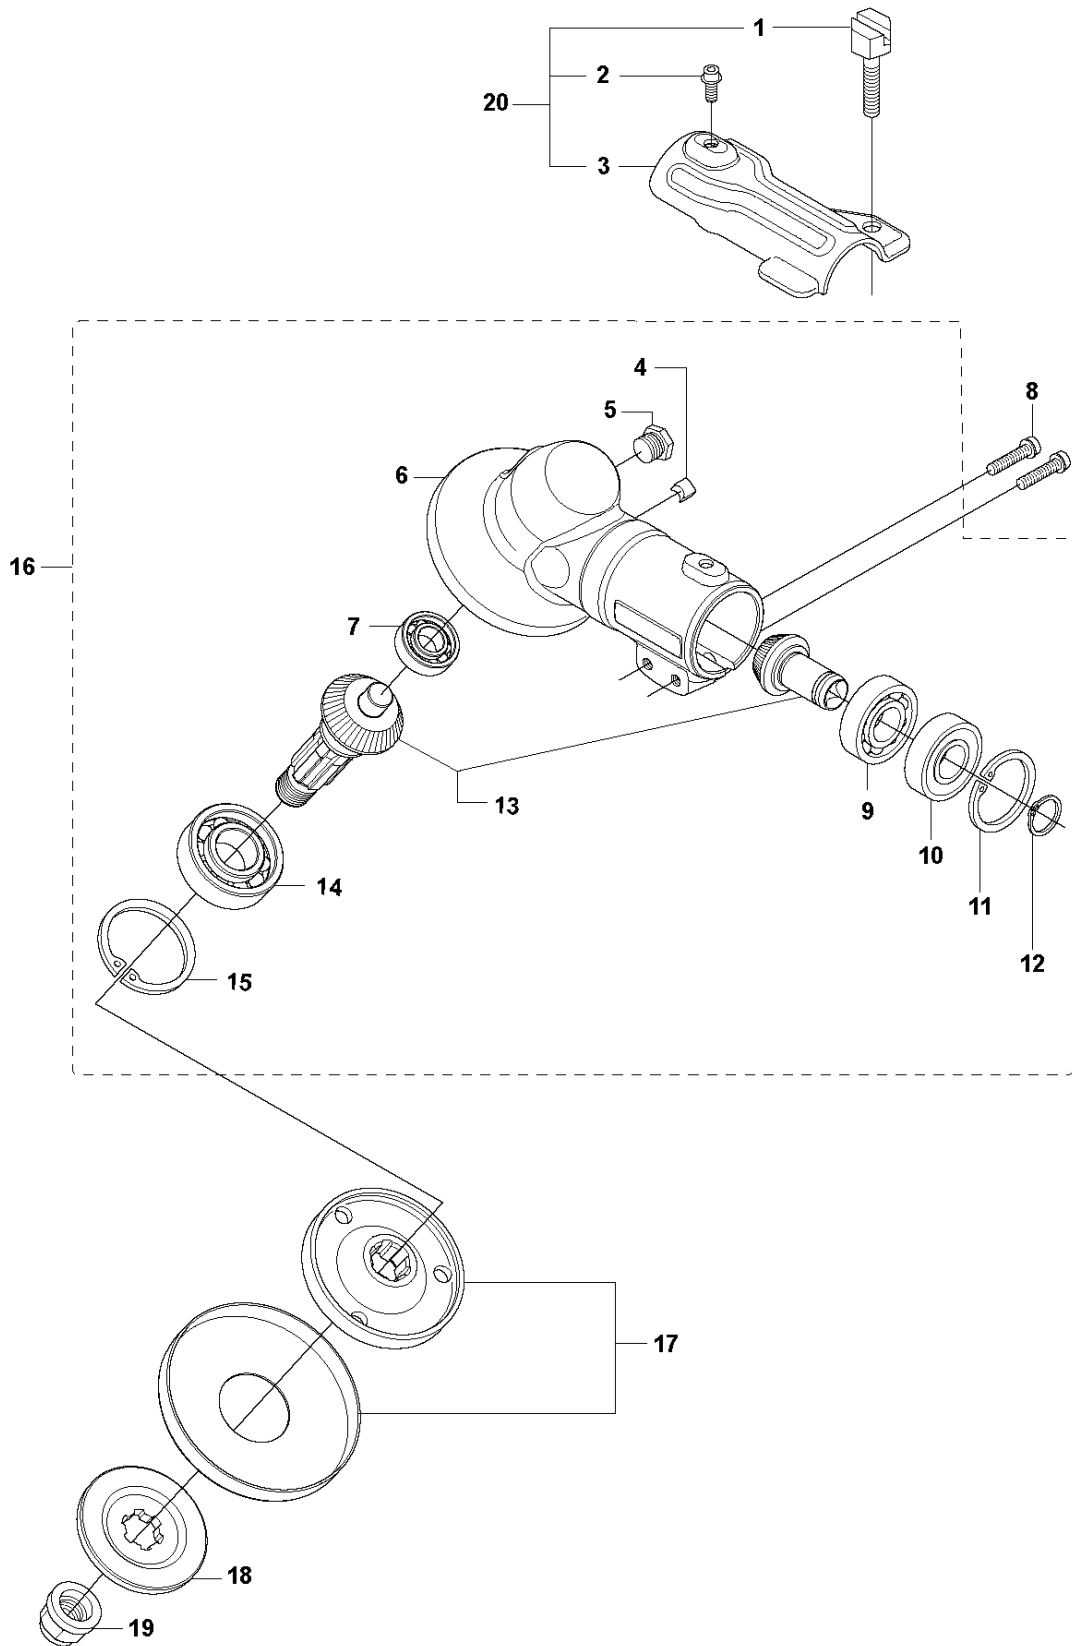

A 333R, 333RJ
335FR, 335LS, 335Lx, 335RJx, 335Rx.
BEVEL GEAR

BEVEL GEAR

335 RJX from 2014-12 -

Ref	Part No	Description	Remark	QTY	KIT
1	537 18 95-01	SCREW		1	20
2	503 20 02-10	SCREW IHSCFM		1	20
3	544 08 76-01	CLAMP		1	20
4	537 14 74-01	MAGNET		1	16
5	503 20 15-01	SCREW IHHM		1	16
6	537 29 59-02	GEAR HOUSING		1	16
7	738 21 99-00	BALL BEARING		1	16
8	503 20 03-25	SCREW IHSCFM		2	
9	738 21 01-10	BALL BEARING		1	16
10	738 21 01-12	BALL BEARING		1	16
11	735 31 28-10	CIRCLIP		1	16
12	735 31 14-00	CIRCLIP		1	16
13	505 13 33-01	SPARE PARTS KIT	333R, 335Rx, 335Fr	1	16
13	505 13 34-01	SPARE PARTS KIT	333RJ, 335RJx, 335Lx, 335LS	1	16
14	503 25 28-01	BALL BEARING		1	16
15	735 31 31-10	CIRCLIP		1	16
16	544 21 64-01	GEAR	333R, 335Rx, 335Fr	1	
16	537 29 58-02	BEVEL GEAR	333RJ, 335RJx, 335Lx, 335LS	1	
17	537 35 14-01	DRIVER	"(1")"	1	
18	537 34 35-01	SUPPORT FLANGE		1	
19	502 29 11-01	NUT BLADE		1	
20	574 30 68-01	CLAMP		1