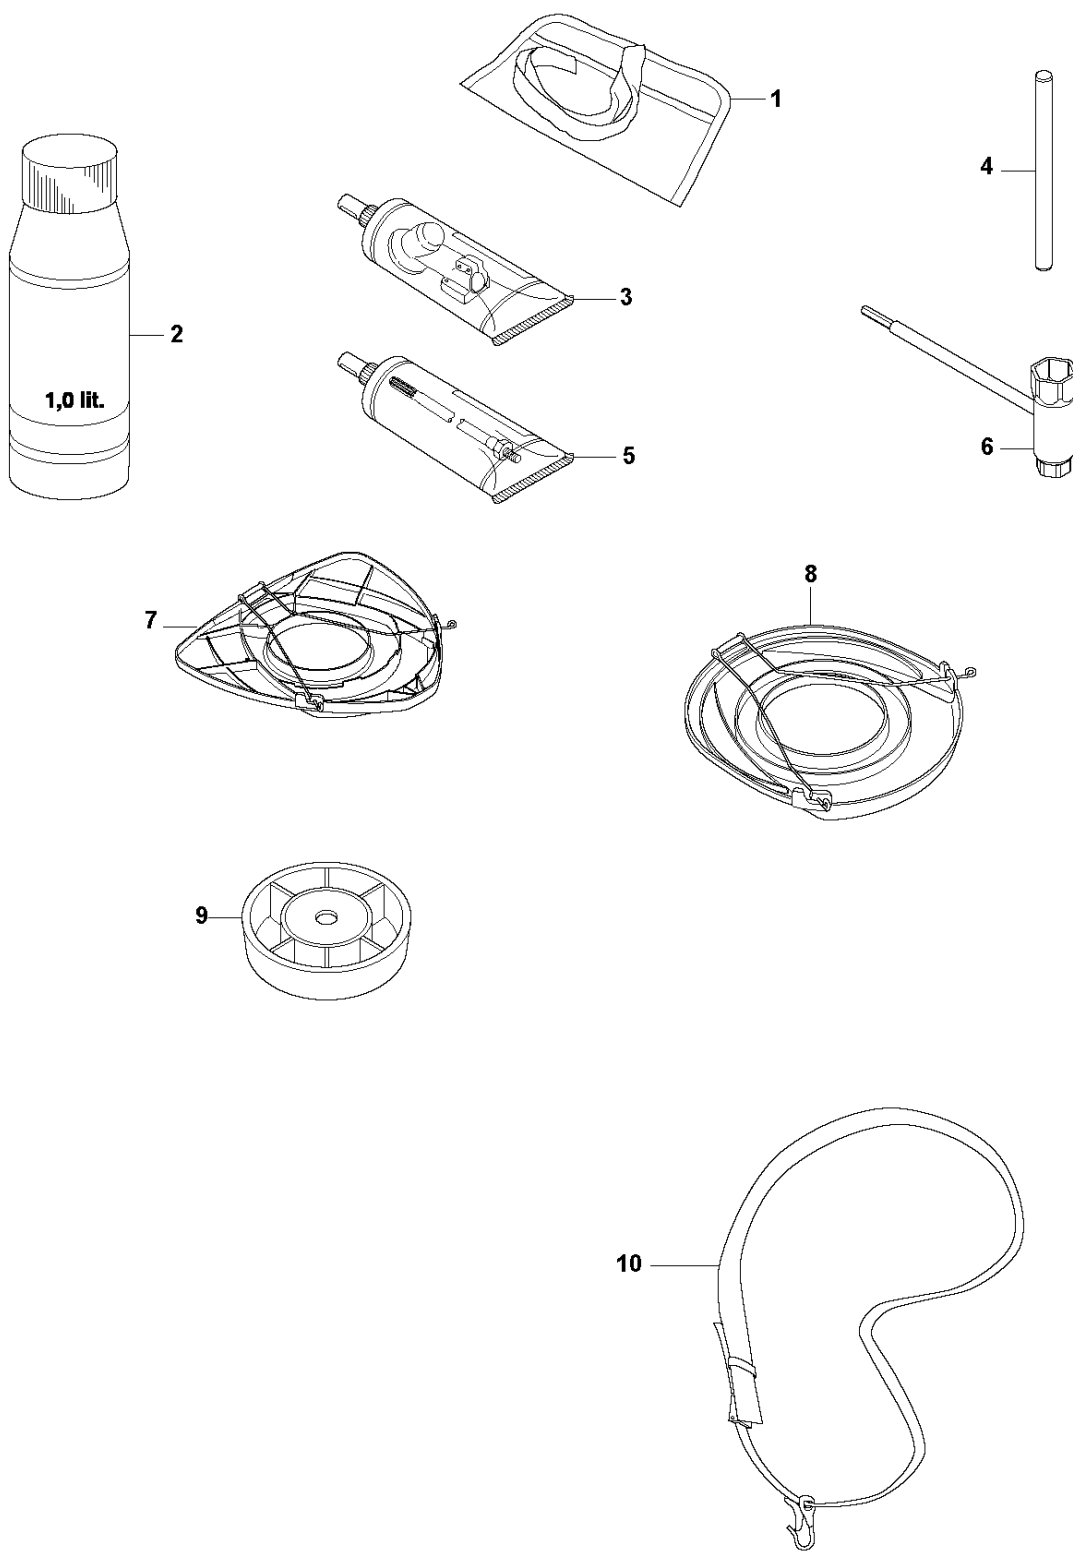

U 333R, 333RJ
335FR, 335LS, 335Lx, 335RJx, 335Rx.
ACCESSORIES

ACCESSORIES

335 RJX from 2014-12 -

Ref	Part No	Description	Remark	QTY KIT
1	501 19 22-01	TOOL		1
2	531 00 92-48	FILTER OIL	Oil Airfilter	1
3	503 97 64-01	GREASE		1
4	502 28 59-01	STOP		1
5	503 80 17-01	GREASE		1
6	537 36 21-01	COMBINATION WRENCH		1
7	544 35 91-01	TRANSPORT GUARD		1
8	537 31 29-01	SAW BLADE GUARD	200-275 mm	1
9	503 89 01-02	SUPPORT CUP		1
10	537 21 62-01	HARNESS		1
10	537 21 62-02	HARNESS	USA	1