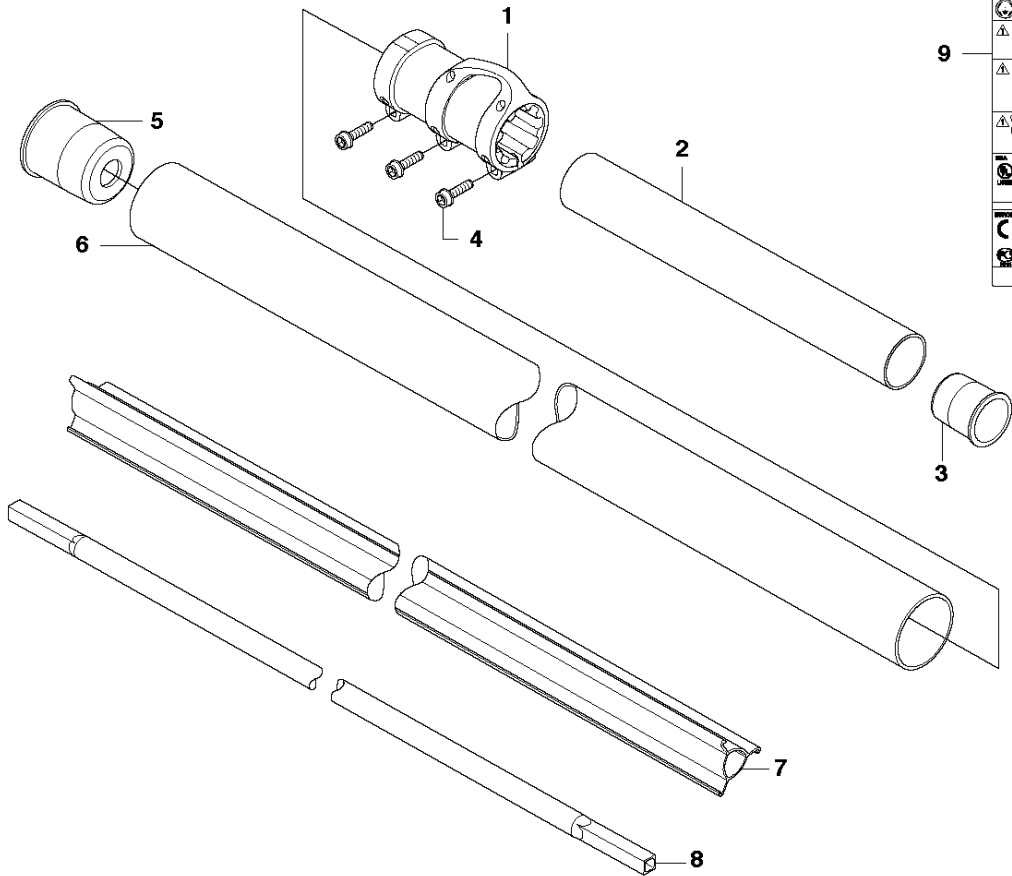

B2 333RJ, 335LS, 335LX, 335RJX
SHAFT & SUSPENSION

A vertical column of safety and regulatory icons. From top to bottom, the icons include: a warning symbol (exclamation mark in a triangle), a prohibition symbol (a circle with a diagonal slash), a mandatory symbol (a circle with a checkmark), a CE mark, and a downward-pointing arrow. The text '9' is positioned to the left of the icons.