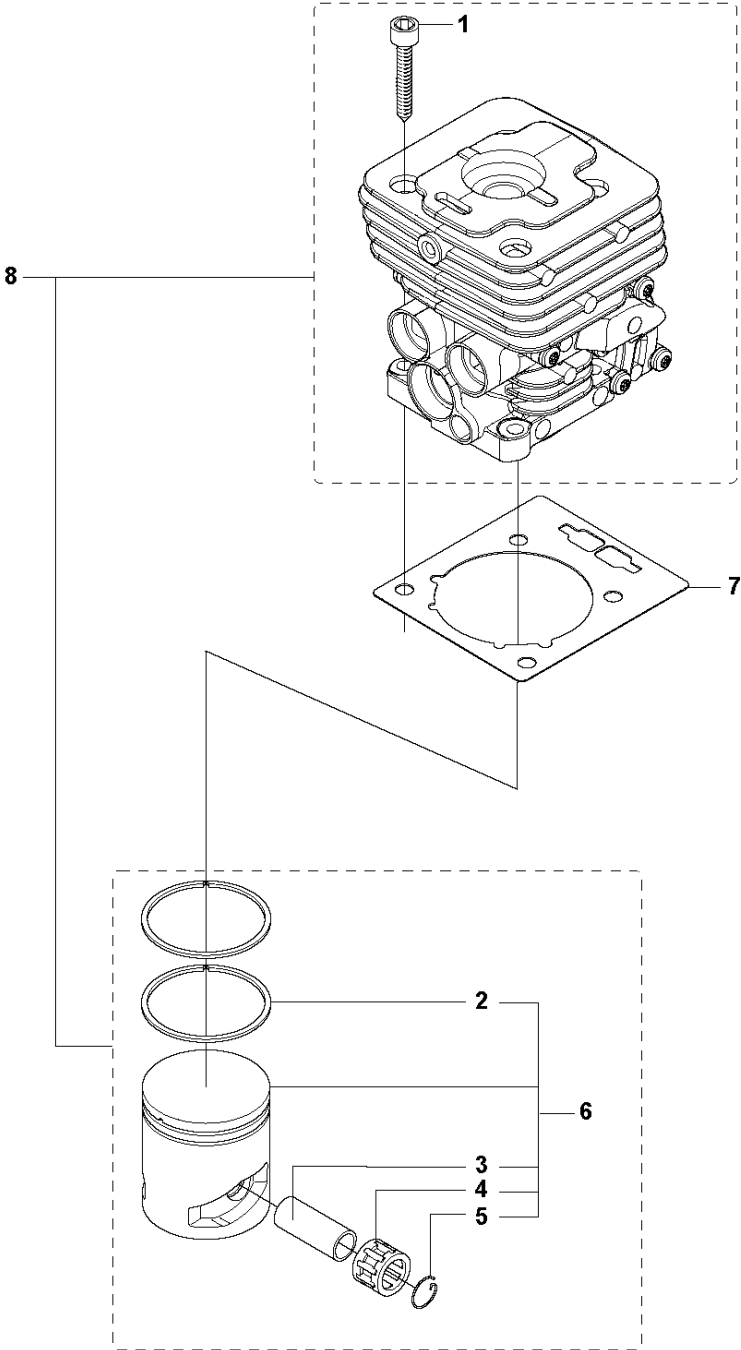

Q 333R, 333RJ
335FR, 335LS, 335Lx, 335RJx, 335Rx.
CRANK SHAFT

CRANKSHAFT

335 RJX from 2014-12 -

Ref	Part No	Description	Remark	QTY	KIT
1	503 26 02-02	SEALING RING		1	8
2	738 21 01-10	BALL BEARING		1	8
3	537 29 76-01	CUP		1	8
4	503 41 41-01	NEEDLE BEARING		1	8
5	537 29 76-01	CUP		1	8
6	738 21 01-10	BALL BEARING		1	8
7	503 26 02-02	SEALING RING		1	8
8	544 03 90-01	CRANKSHAFT ASSY		1	

P 333R, 333RJ
335FR, 335LS, 335Lx, 335RJx, 335Rx.
CYLINDER PISTON

CYLINDER PISTON

335 RJX from 2014-12 -

Ref	Part No	Description	Remark	QTY	KIT
1	503 20 08-23	SCREW IHSCM		4	8
2	503 28 90-54	PISTON RING		2	6,8
3	503 28 91-19	PISTON PIN		1	6,8
4	503 41 41-01	NEEDLE BEARING		1	6,8
5	737 44 10-00	SNAP RING		2	6,8
6	585 99 83-02	PISTON ASSY		1	8
7	537 33 30-01	GASKET		1	
8	544 40 06-01	CYLINDER ASSY	Ø = 38mm. 574 36 43-01	1	