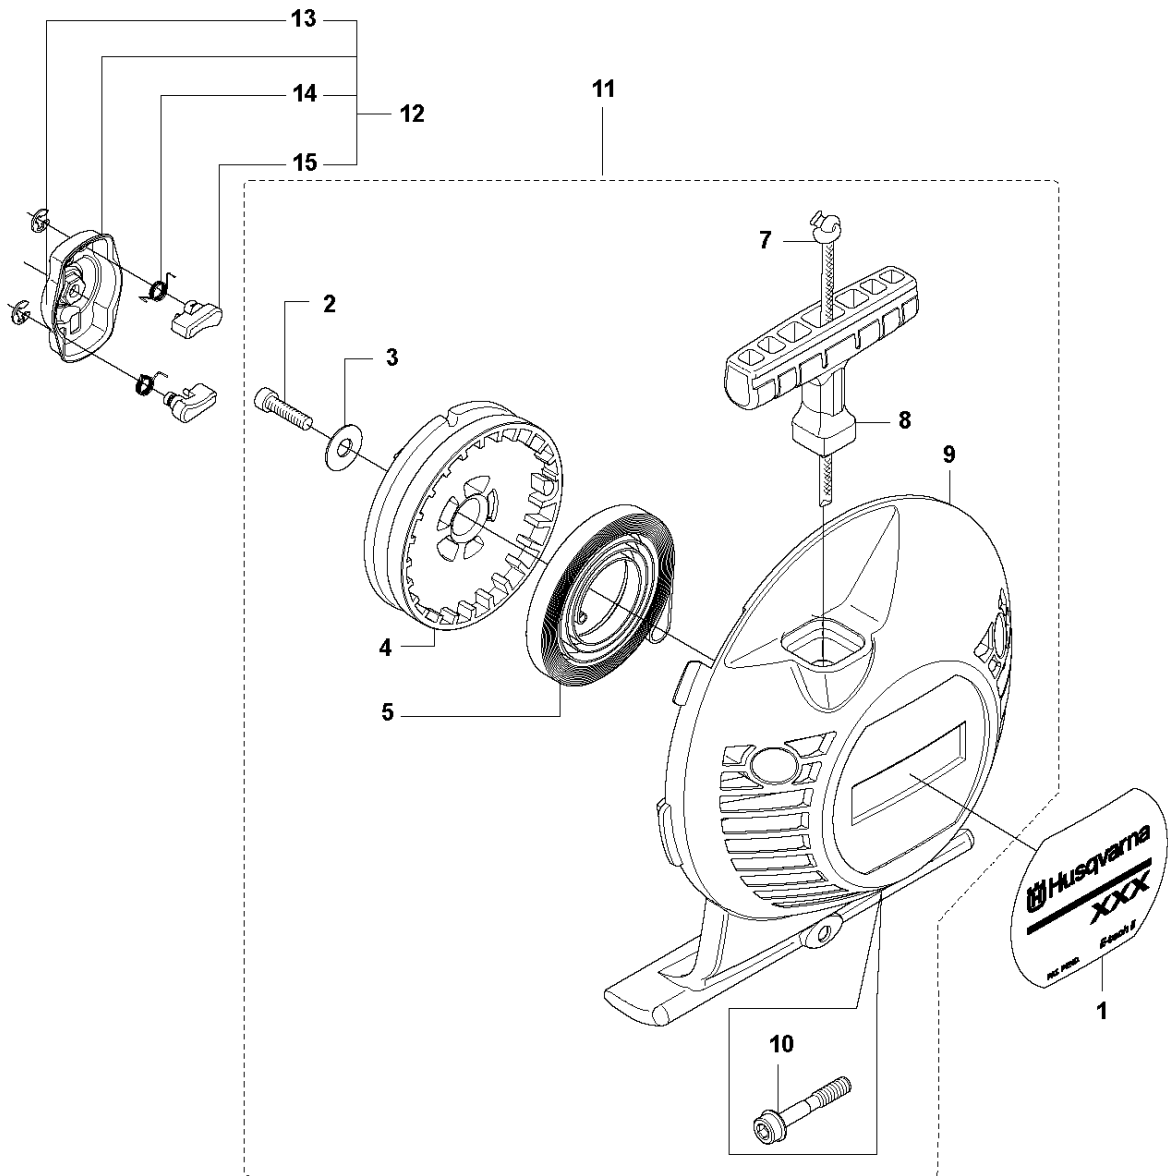

K2 333R, 333RJ
335FR, 335LS, 335Lx, 335RJx, 335Rx.
STARTER

STARTER

335 RJX from 2014-12 -

Ref	Part No	Description	Remark	QTY KIT	
1	537 32 24-05	LABEL	333R	1	
1	537 32 24-06	LABEL	335Rx	1	
1	537 32 24-09	LABEL	335FR	1	
1	537 32 24-08	LABEL	335LS	1	
2	503 21 79-20	SCREW IH SCT		1	11
3	535 07 23-01	WASHER		1	11
4	537 32 50-02	STARTER PULLEY		1	11
5	503 85 99-01	RECOIL SPRING		1	11
7	505 30 51-25	STARTER CORD		1	11
8	503 54 39-01	STARTER HANDLE		1	11
9	544 10 25-02	STARTER	Spare part incl. Screws Pos. 10	1	11
10	573 99 43-05	SCREW IHSCFMO	Captive screws	3	9, 11
11	537 21 47-07	STARTER ASSY		1	
12	503 87 33-05	BRIDGE		1	
13	735 31 08-20	E-CLIP		2	12
14	503 87 36-01	SPRING		1	12
15	503 87 35-02	STARTER PAWL		2	12