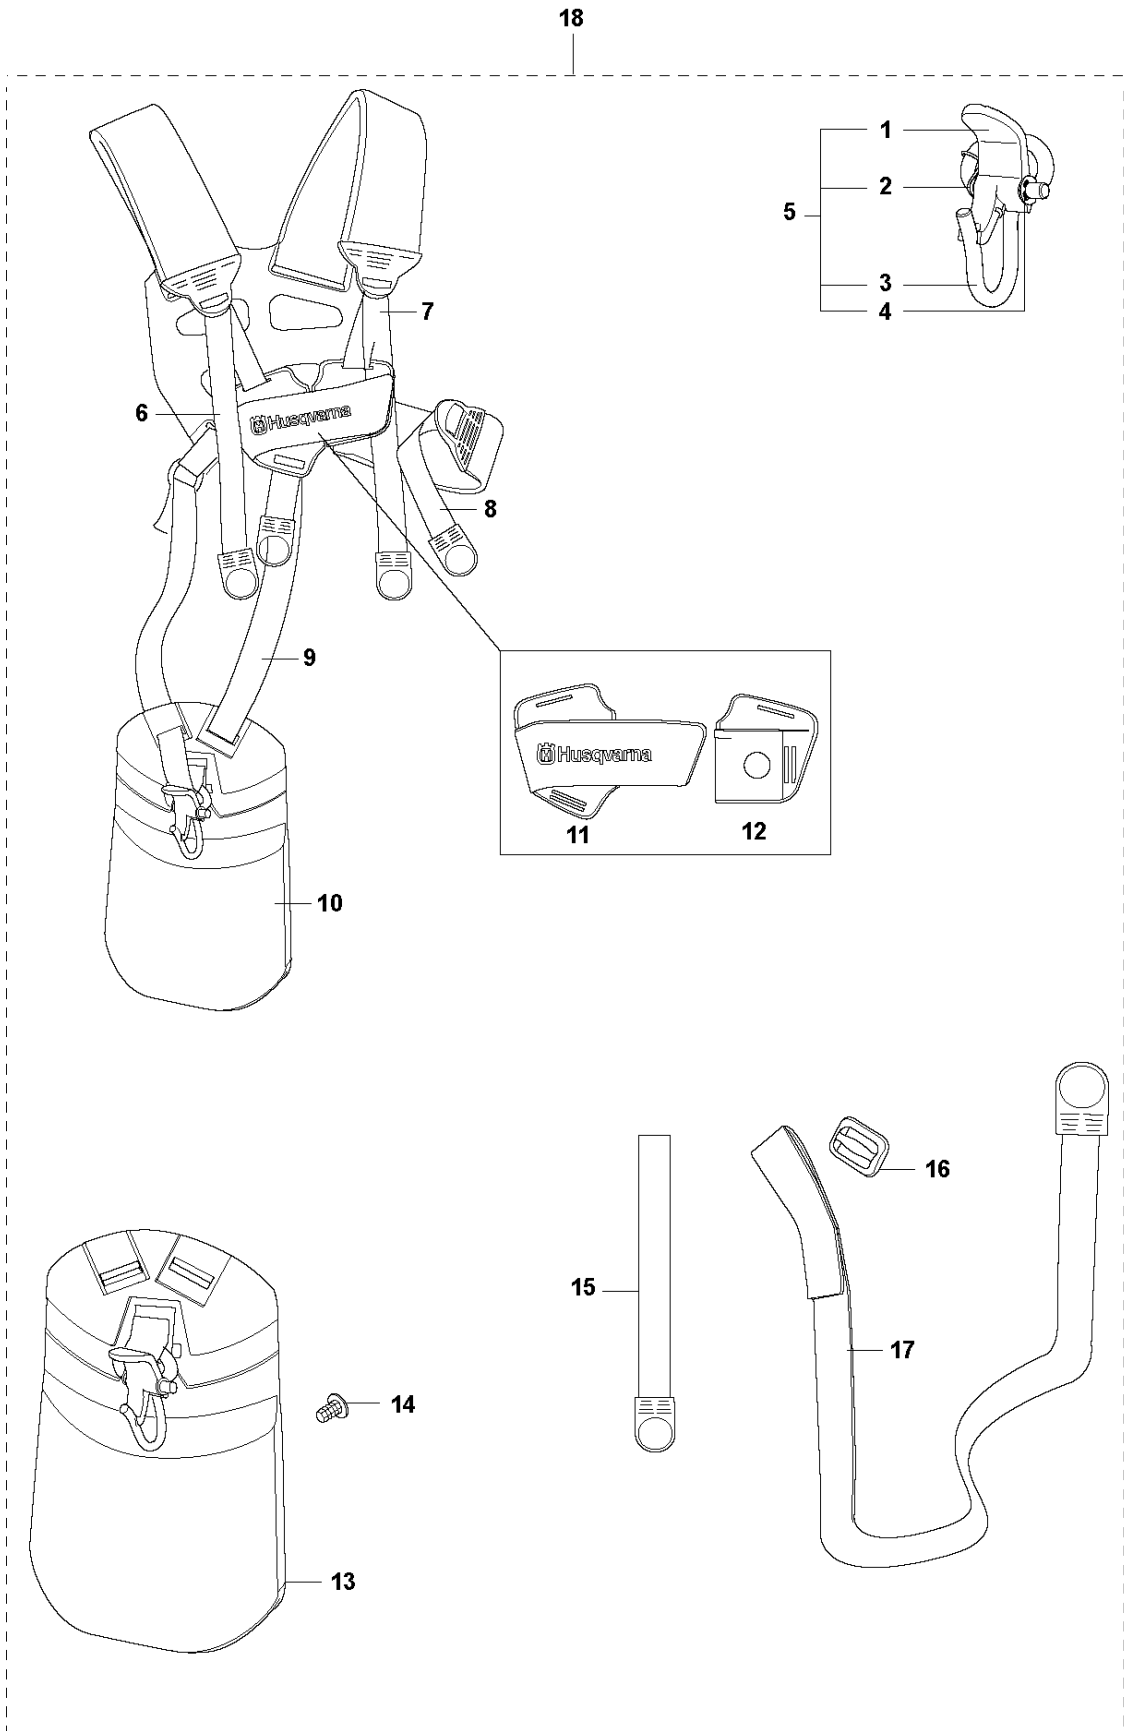

V 333R, 333RJ
335FR, 335LS, 335Lx, 335RJx, 335Rx.
HARNESS

HARNESS

335 RJX from 2014-12 -

Ref	Part No	Description	Remark	QTY	KIT
1	502 02 30-02	HARNESS		1	5
2	502 02 38-01	HARNESS		1	5
3	502 02 29-02	HARNESS		1	5
4	735 31 09-20	HARNESS		1	5
5	502 02 28-05	WELT HOOK		1	
6	503 99 61-01	HARNESS		1	
7	503 99 61-01	HARNESS		1	
8	503 99 61-01	HARNESS		1	
9	503 99 61-03	BAND		1	
10	537 27 59-01	HIP PAD		1	
11	537 28 84-01	FRONT PIECE		1	
12	537 28 83-01	FRONT PIECE		1	
13	537 27 59-01	HIP PAD		1	
14	537 17 54-01	HARNESS		3	
15	503 99 61-01	HARNESS		3	
16	537 11 35-01	RETAINER		1	
17	503 99 61-03	BAND		1	
18	537 27 57-02	HARNESS	Duo Balance	1	
18	537 27 57-04	HARNESS	Duo Balance US	1