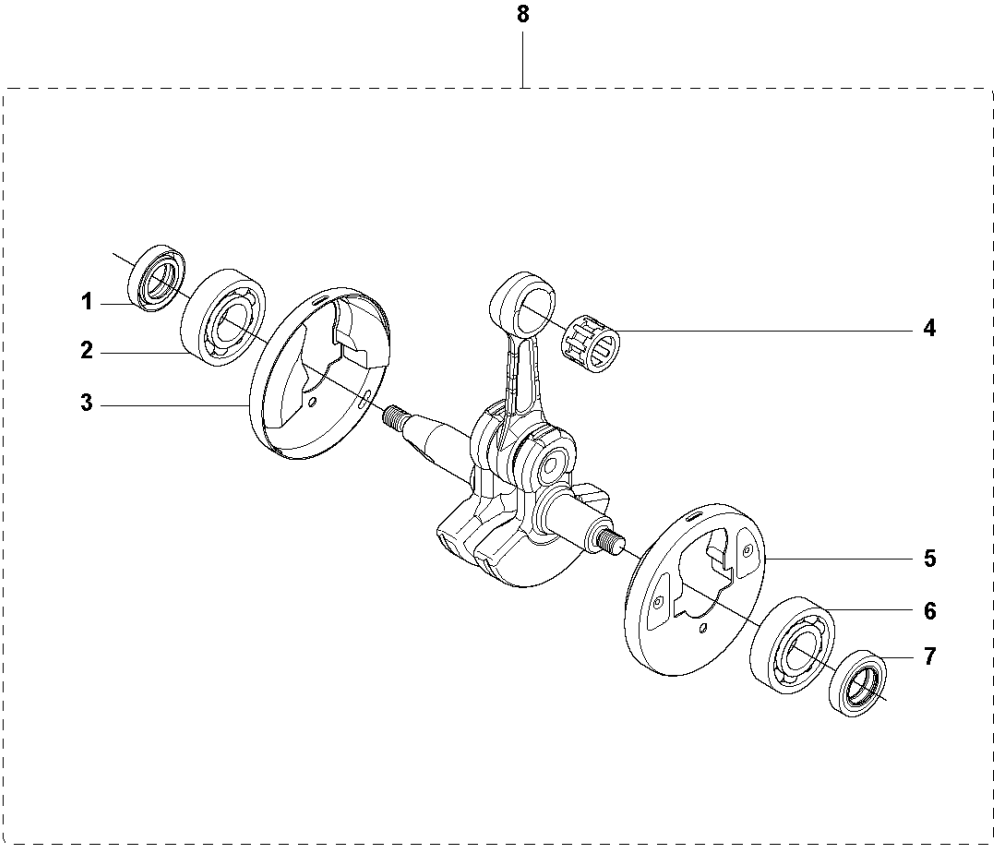

Q 333R, 333RJ
335FR, 335LS, 335Lx, 335RJx, 335Rx.
CRANK SHAFT

CRANKSHAFT

335 RJX from 2014-12 -

Ref	Part No	Description	Remark	QTY	KIT
1	503 26 02-02	SEALING RING		1	8
2	738 21 01-10	BALL BEARING		1	8
3	537 29 76-01	CUP		1	8
4	503 41 41-01	NEEDLE BEARING		1	8
5	537 29 76-01	CUP		1	8
6	738 21 01-10	BALL BEARING		1	8
7	503 26 02-02	SEALING RING		1	8
8	544 03 90-01	CRANKSHAFT ASSY		1