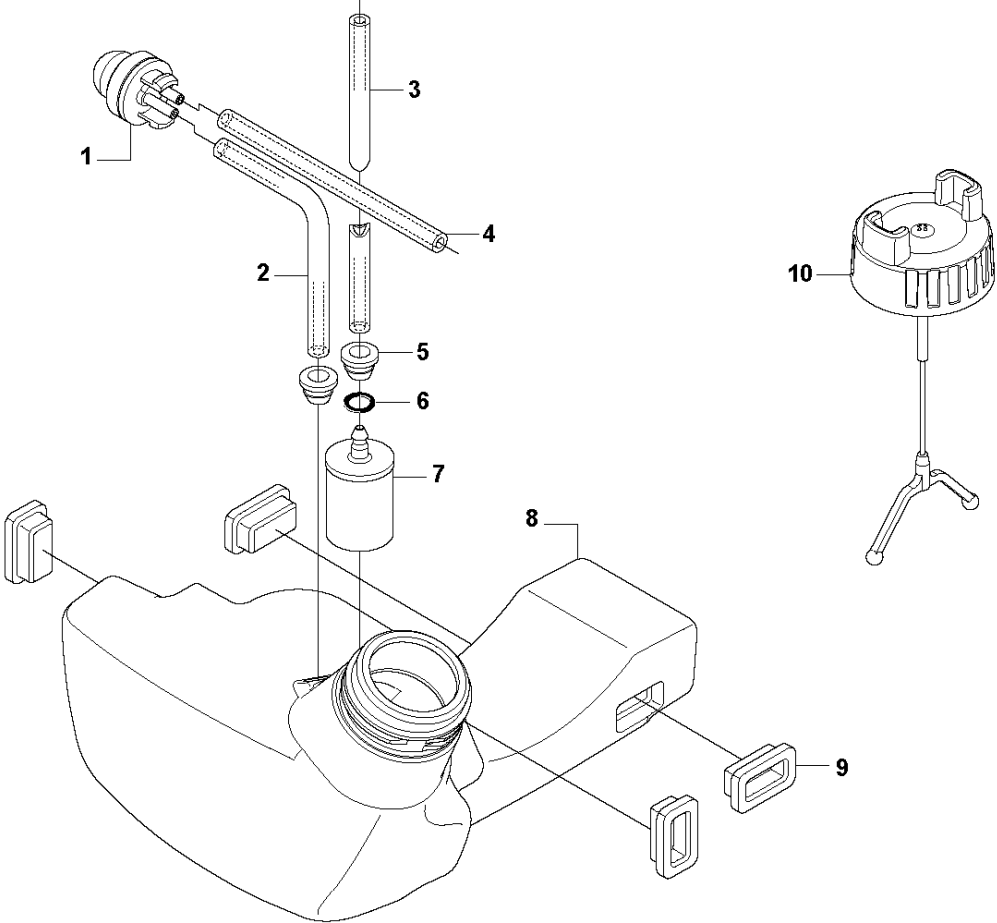

L 333R, 333RJ
335FR, 335LS, 335Lx, 335RJx, 335Rx.
FUEL TANK

FUEL TANK

335 RX from 2014-12

Ref	Part No	Description	Remark	QTY KIT
1	503 93 66-01	PRIMER HOUSING		1
2	537 04 24-12	FUEL HOSE		1
3	537 05 23-01	FUEL HOSE		1
4	537 04 24-12	FUEL HOSE		1
5	503 73 58-01	BUSHING		2
6	537 18 49-01	O-RING		1
7	503 44 32-01	FILTER		1
8	544 32 88-01	TANK ASSY		1
9	503 91 10-01	SUSPENSION		4
10	503 91 18-02	TANK CAP		1