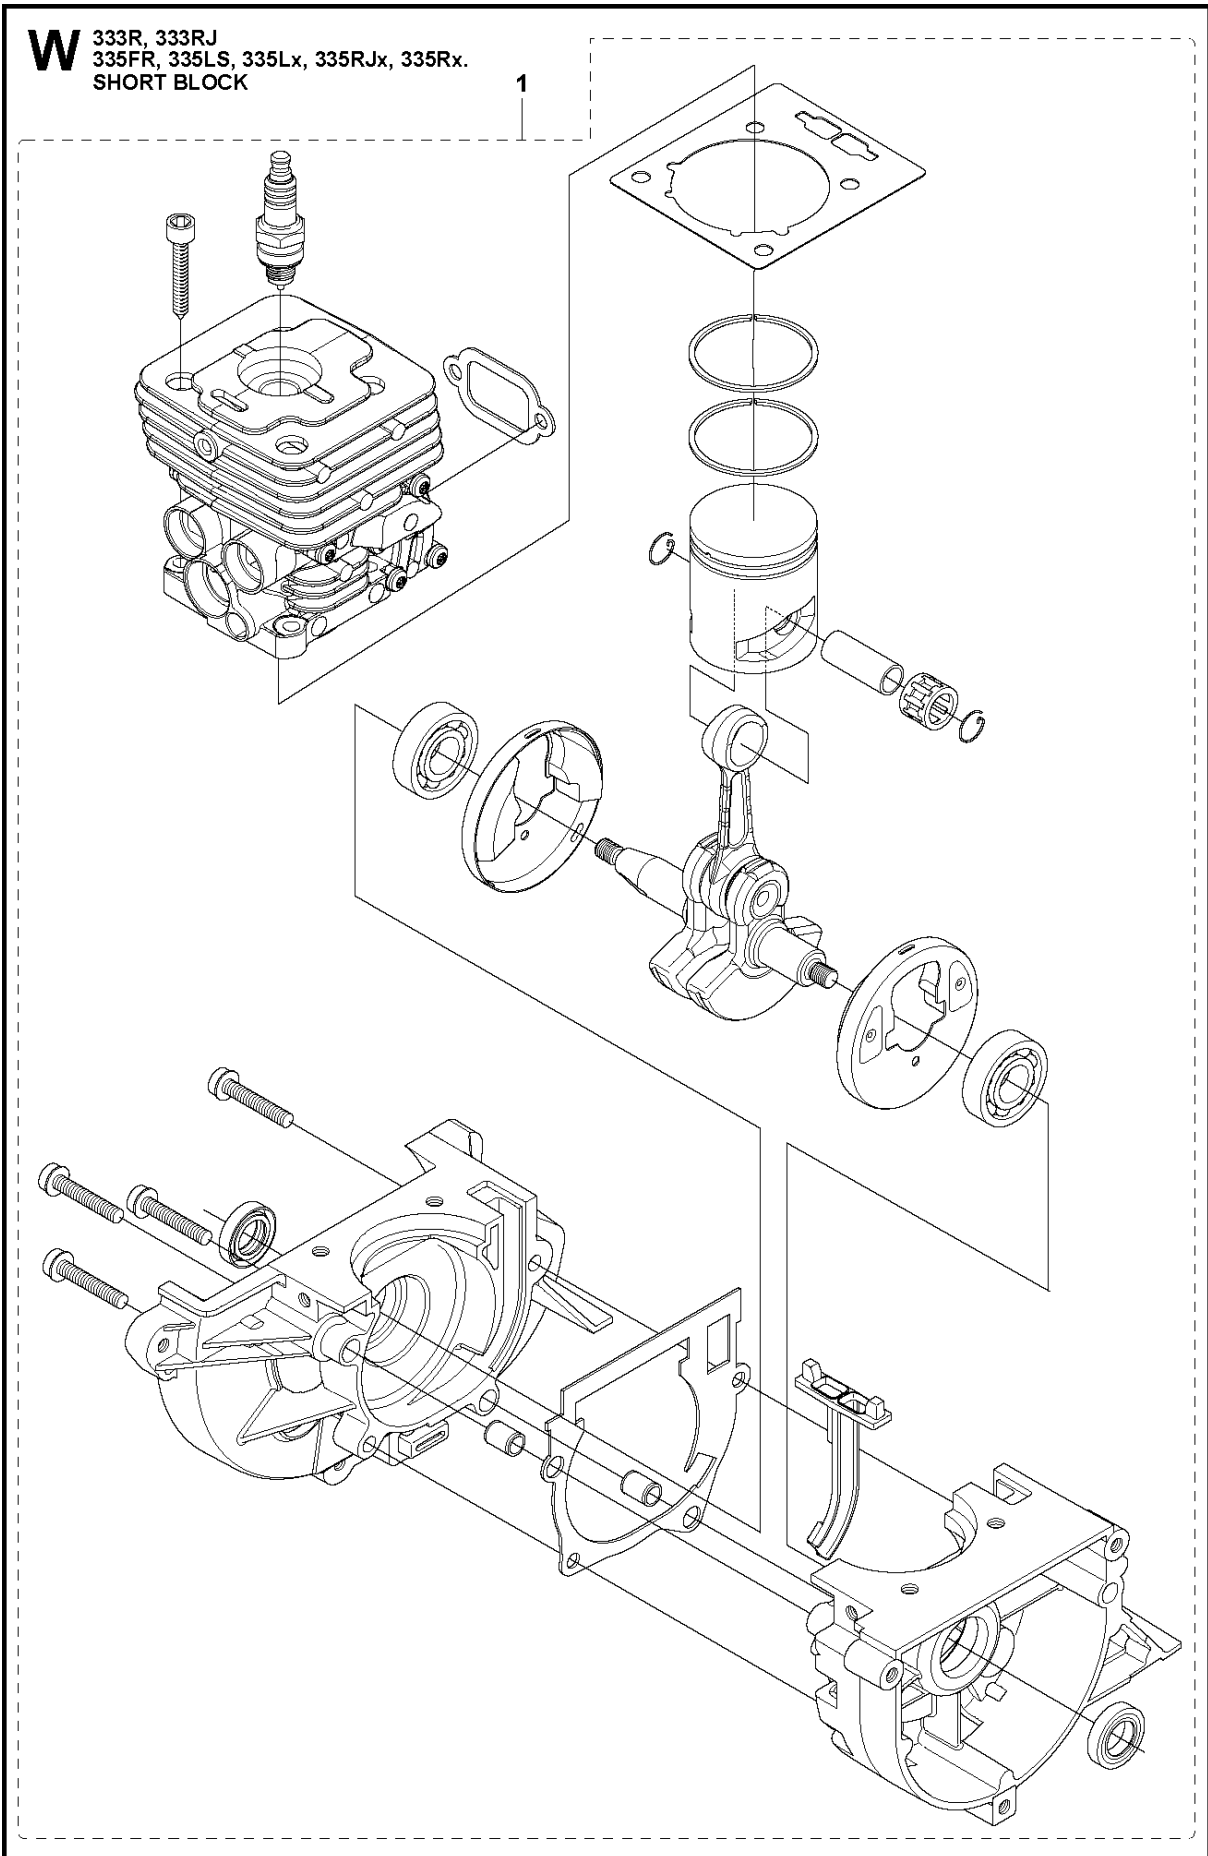

SHAFT & SUSPENSION

335 RX from 2014-12

Ref	Part No	Description	Remark	QTY KIT	
1	537 21 42-01	TUBE	333R, 335Rx, 335FR	1	
2	537 36 02-02	SPACER		1	1
3	537 21 41-01	TUBE	Ø = 28mm, L = 1483mm	1	1
4	537 36 02-01	SPACER		1	1
5	537 31 39-01	GUIDE	Ø = 9mm, L = 1400mm	1	1
6	537 35 52-01	DRIVE SHAFT	Ø = 8mm, L = 1527mm	1	
7	505 13 71-01	WEAR PROTECTION		1	
8	505 13 72-01	WEAR PROTECTION		1	
9	505 16 09-01	LOOP		1	
10	537 13 04-02	KNOB		1	
11	537 35 01-01	LOOP		1	9
12	725 23 39-51	SCREW EHHM		1	
13	537 37 61-01	WIRING		1	
14	503 21 75-16	SCREW IHSCFT		1	
15	537 29 48-01	LABEL		1	
16	503 20 07-78	SCREW IHSCFM		2	
17	537 38 72-01	SNAP		2	