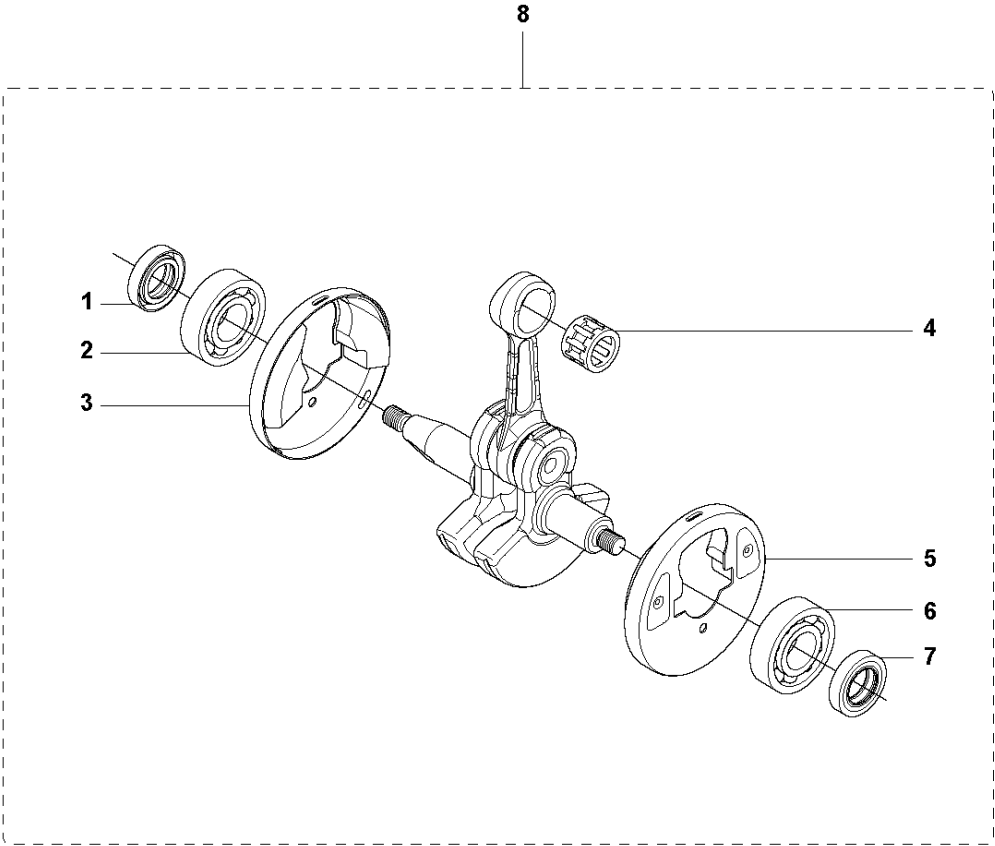

Q 333R, 333RJ
335FR, 335LS, 335Lx, 335RJx, 335Rx.
CRANK SHAFT

CRANKSHAFT

335 RX from 2014-12

Ref	Part No	Description	Remark	QTY	KIT
1	503 26 02-02	SEALING RING		1	8
2	738 21 01-10	BALL BEARING		1	8
3	537 29 76-01	CUP		1	8
4	503 41 41-01	NEEDLE BEARING		1	8
5	537 29 76-01	CUP		1	8
6	738 21 01-10	BALL BEARING		1	8
7	503 26 02-02	SEALING RING		1	8
8	544 03 90-01	CRANKSHAFT ASSY		1