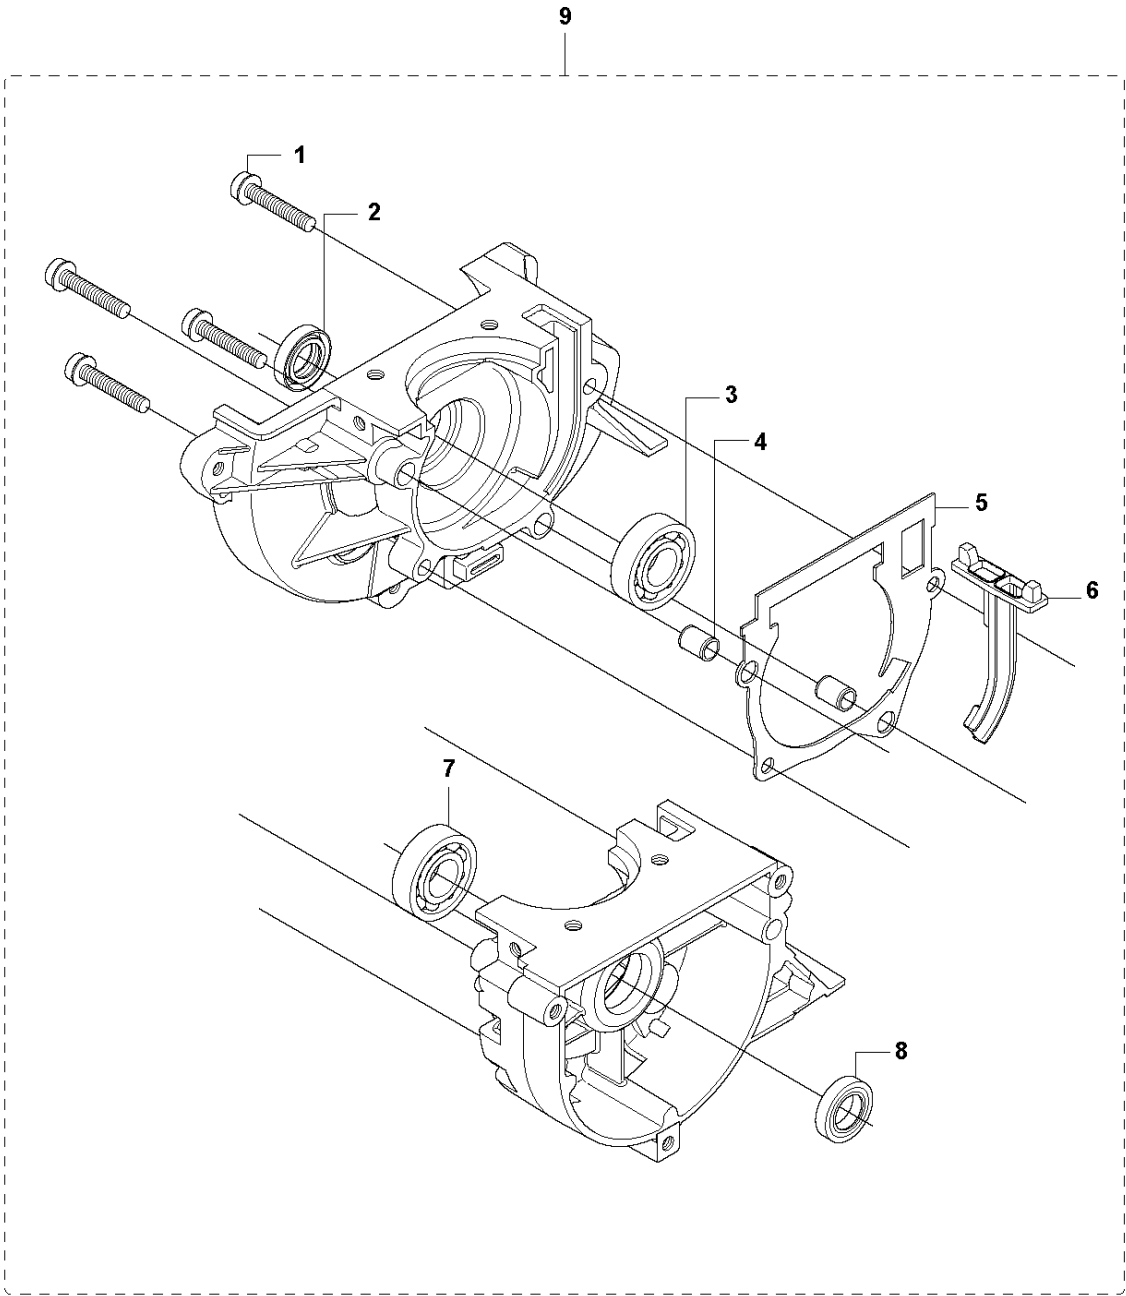

R 333R, 333RJ
335FR, 335LS, 335Lx, 335RJx, 335Rx.
CRANK CASE

CRANKCASE

335 RX from 2014-12

Ref	Part No	Description	Remark	QTY	KIT
1	503 20 02-30	SCREW IHSCFM		4	9
2	503 26 02-02	SEALING RING		1	9
3	738 21 01-10	BALL BEARING		1	9
4	501 27 08-01	GUIDE BUSHING		2	9
5	537 33 29-01	GASKET		1	9
6	537 32 42-01	INSERT		1	9
7	738 21 01-10	BALL BEARING		1	9
8	503 26 02-02	SEALING RING		1	9
9	544 03 89-01	CRANKCASE ASSY		1