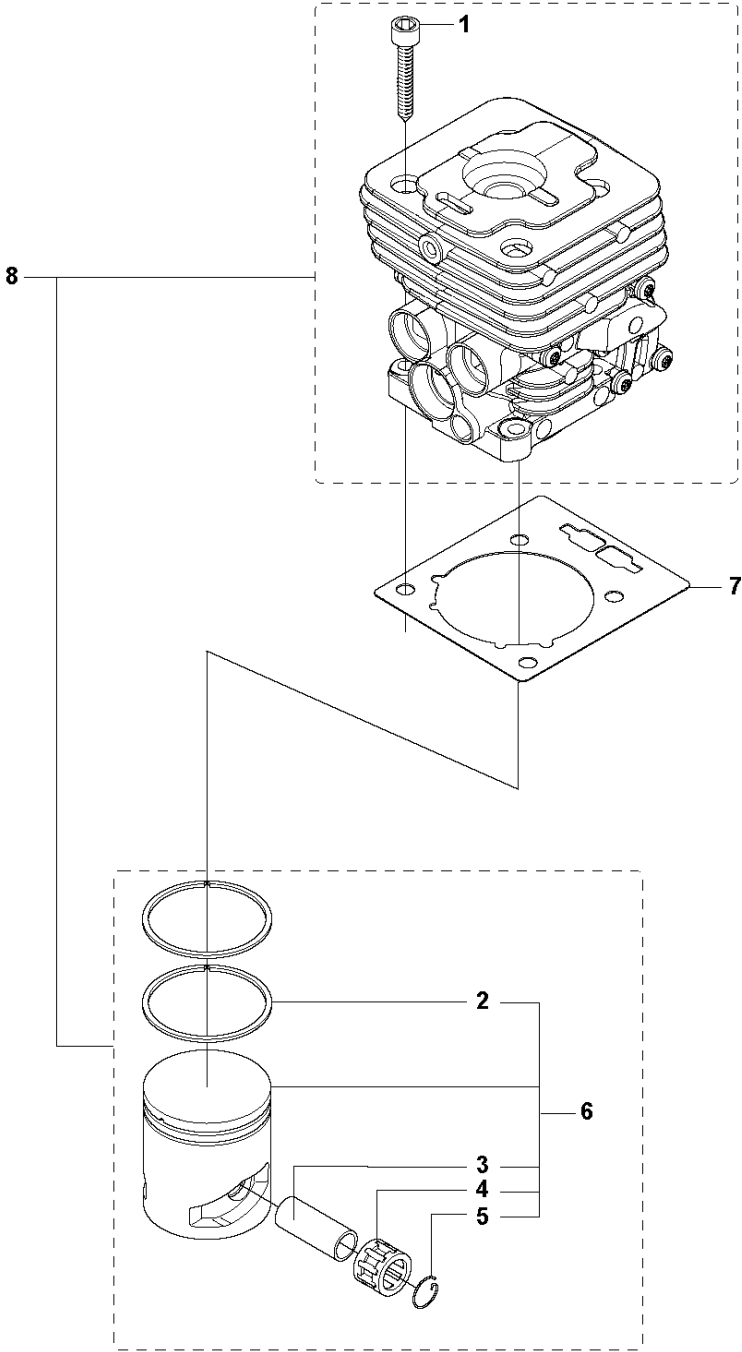

Q 333R, 333RJ
335FR, 335LS, 335Lx, 335RJx, 335Rx.
CRANK SHAFT

CRANKSHAFT

335 RX from 2014-12

Ref	Part No	Description	Remark	QTY	KIT
1	503 26 02-02	SEALING RING		1	8
2	738 21 01-10	BALL BEARING		1	8
3	537 29 76-01	CUP		1	8
4	503 41 41-01	NEEDLE BEARING		1	8
5	537 29 76-01	CUP		1	8
6	738 21 01-10	BALL BEARING		1	8
7	503 26 02-02	SEALING RING		1	8
8	544 03 90-01	CRANKSHAFT ASSY		1	

P 333R, 333RJ
335FR, 335LS, 335Lx, 335RJx, 335Rx.
CYLINDER PISTON

CYLINDER PISTON

335 RX from 2014-12

Ref	Part No	Description	Remark	QTY	KIT
1	503 20 08-23	SCREW IHSCM		4	8
2	503 28 90-54	PISTON RING		2	6,8
3	503 28 91-19	PISTON PIN		1	6,8
4	503 41 41-01	NEEDLE BEARING		1	6,8
5	737 44 10-00	SNAP RING		2	6,8
6	585 99 83-02	PISTON ASSY		1	8
7	537 33 30-01	GASKET		1	
8	544 40 06-01	CYLINDER ASSY	Ø = 38mm. 574 36 43-01	1	