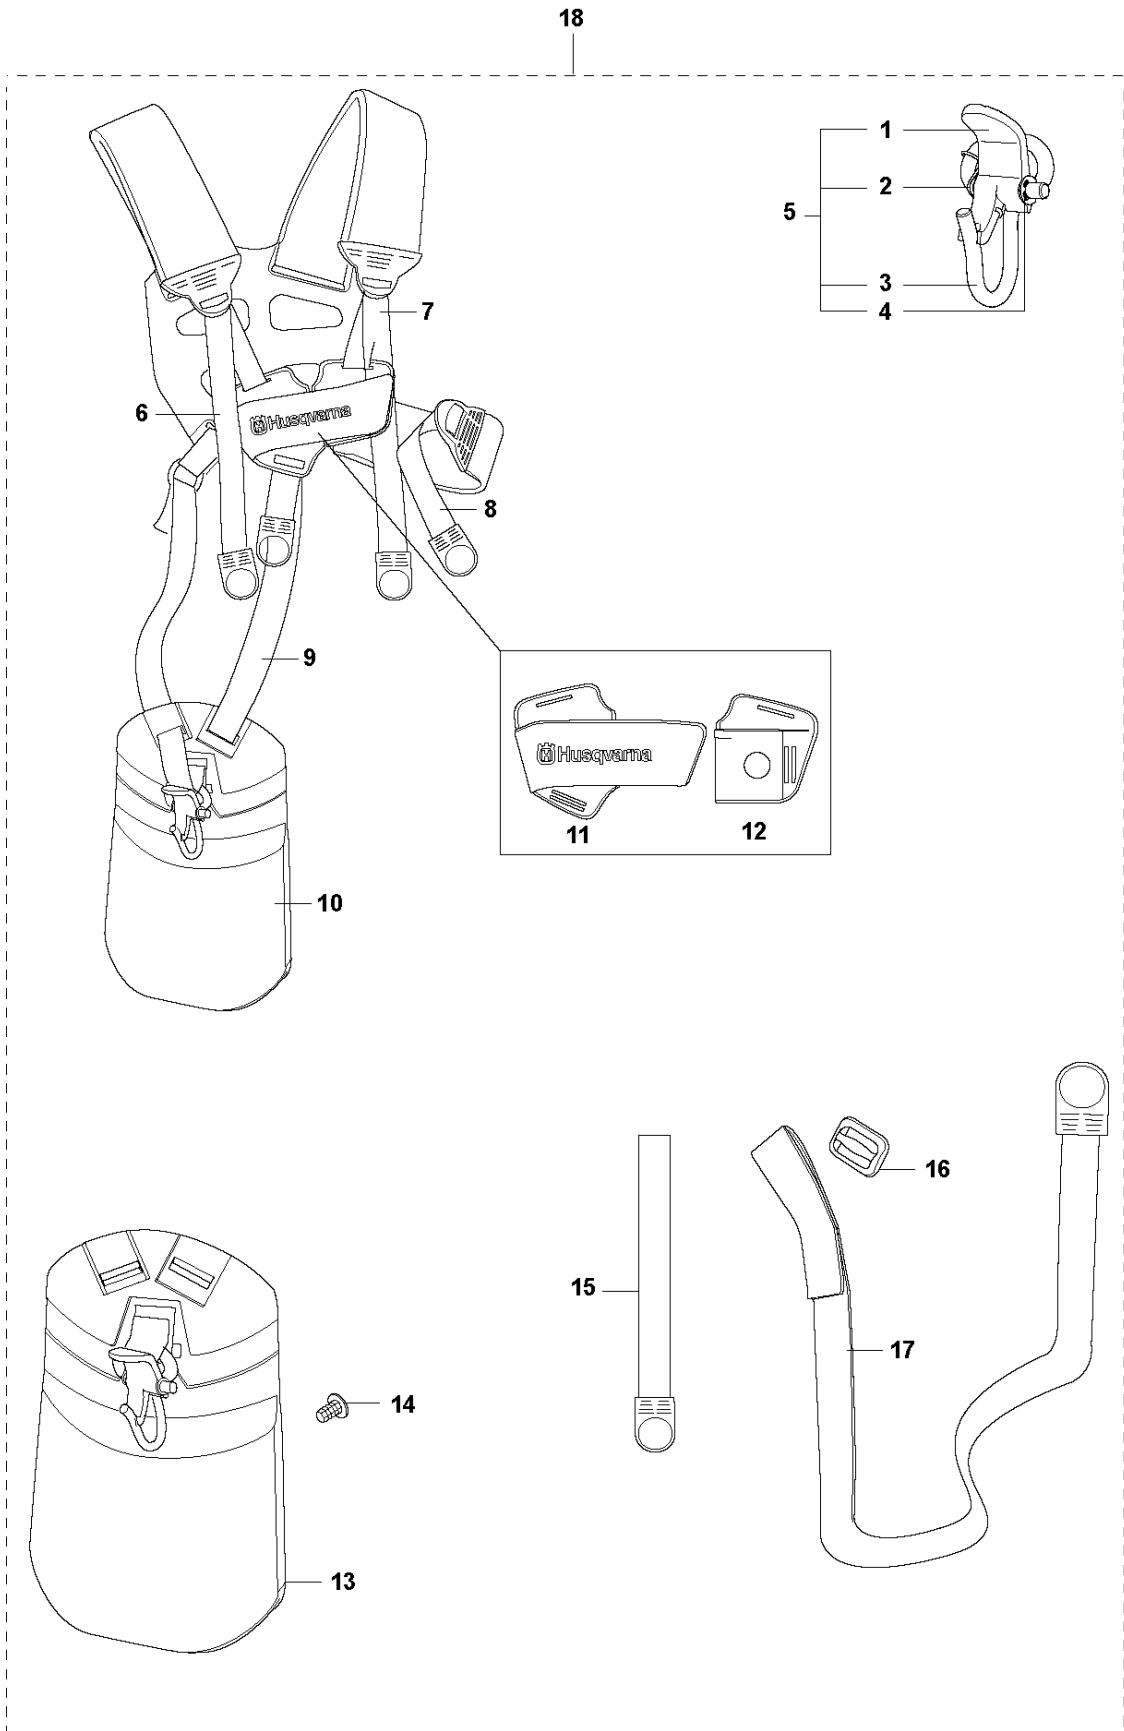

V 333R, 333RJ
335FR, 335LS, 335Lx, 335RJx, 335Rx.
HARNESS

HARNESS

335 RX from 2014-12

Ref	Part No	Description	Remark	QTY	KIT
1	502 02 30-02	HARNESS		1	5
2	502 02 38-01	HARNESS		1	5
3	502 02 29-02	HARNESS		1	5
4	735 31 09-20	HARNESS		1	5
5	502 02 28-05	WELT HOOK		1	
6	503 99 61-01	HARNESS		1	
7	503 99 61-01	HARNESS		1	
8	503 99 61-01	HARNESS		1	
9	503 99 61-03	BAND		1	
10	537 27 59-01	HIP PAD		1	
11	537 28 84-01	FRONT PIECE		1	
12	537 28 83-01	FRONT PIECE		1	
13	537 27 59-01	HIP PAD		1	
14	537 17 54-01	HARNESS		3	
15	503 99 61-01	HARNESS		3	
16	537 11 35-01	RETAINER		1	
17	503 99 61-03	BAND		1	
18	537 27 57-02	HARNESS	Duo Balance	1	
18	537 27 57-04	HARNESS	Duo Balance US	1