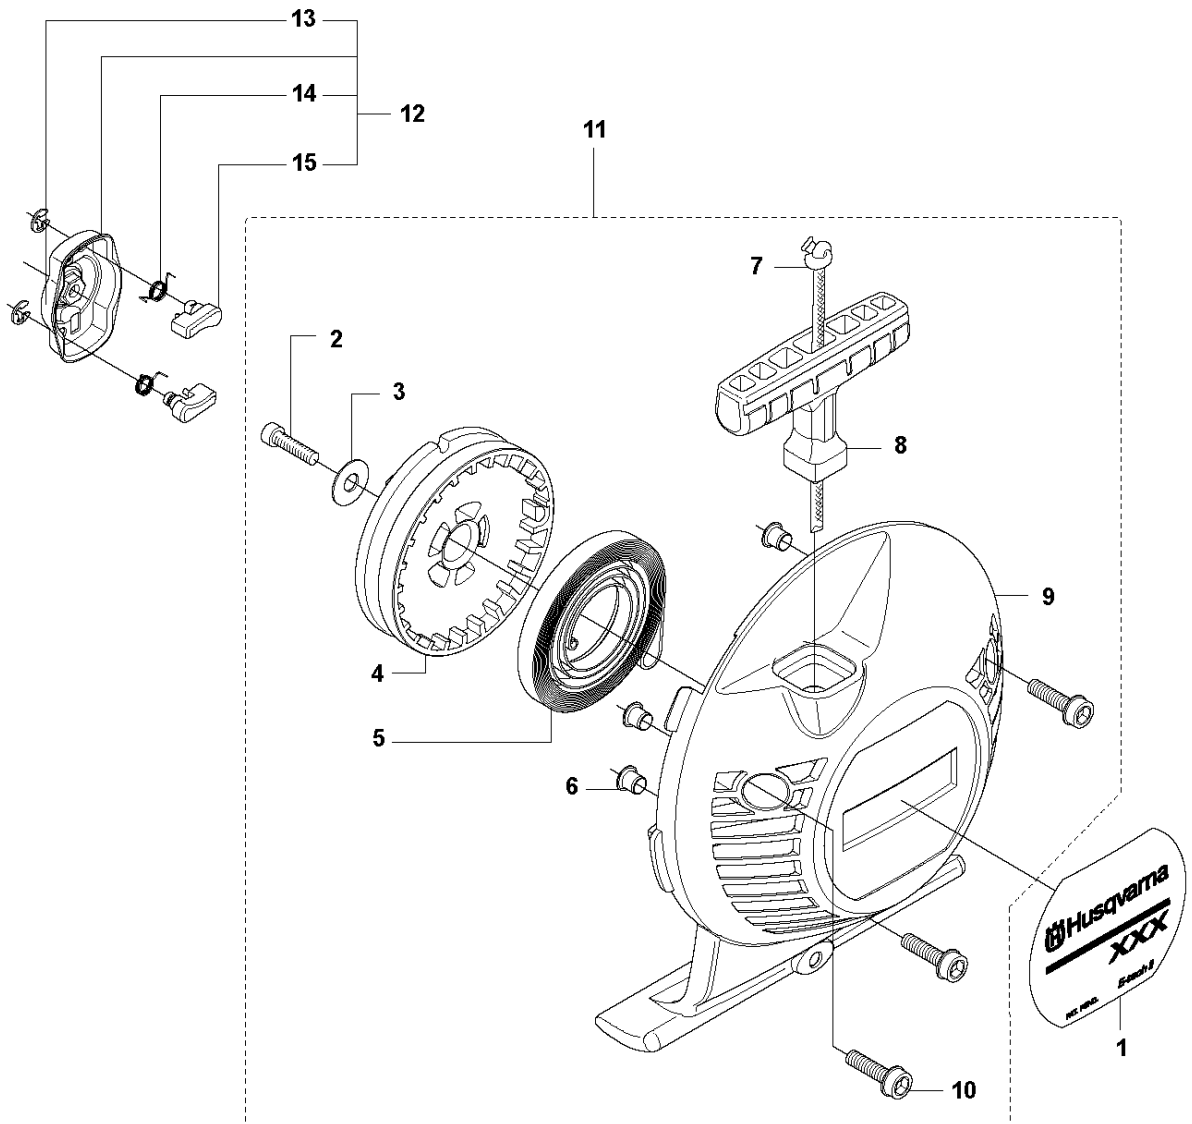

K1 333R, 333RJ
335FR, 335LS, 335Lx, 335RJx, 335Rx.
STARTER

STARTER

335 RX from 2014-12

Ref	Part No	Description	Remark	QTY KIT	
1	537 32 24-05	LABEL	333R	1	
1	537 32 24-06	LABEL	335Rx	1	
1	537 32 24-09	LABEL	335FR	1	
1	537 32 24-08	LABEL	335LS	1	
2	503 21 79-20	SCREW IH SCT		1	11
3	535 07 23-01	WASHER		1	11
4	537 32 50-02	STARTER PULLEY		1	11
5	503 85 99-01	RECOIL SPRING		1	11
6	537 37 38-02	TUBULAR RIVET		3	11
7	505 30 51-25	STARTER CORD		1	11
8	503 54 39-01	STARTER HANDLE		1	11
9	544 27 93-01	STARTER		1	11
10	503 20 03-20	SCREW IH SCFM		3	11
11	537 21 47-03	STARTER ASSY		1	
12	503 87 33-05	BRIDGE		1	
13	735 31 08-20	E-CLIP		2	12
14	503 87 36-01	SPRING		1	12
15	503 87 35-02	STARTER PAWL		2	12