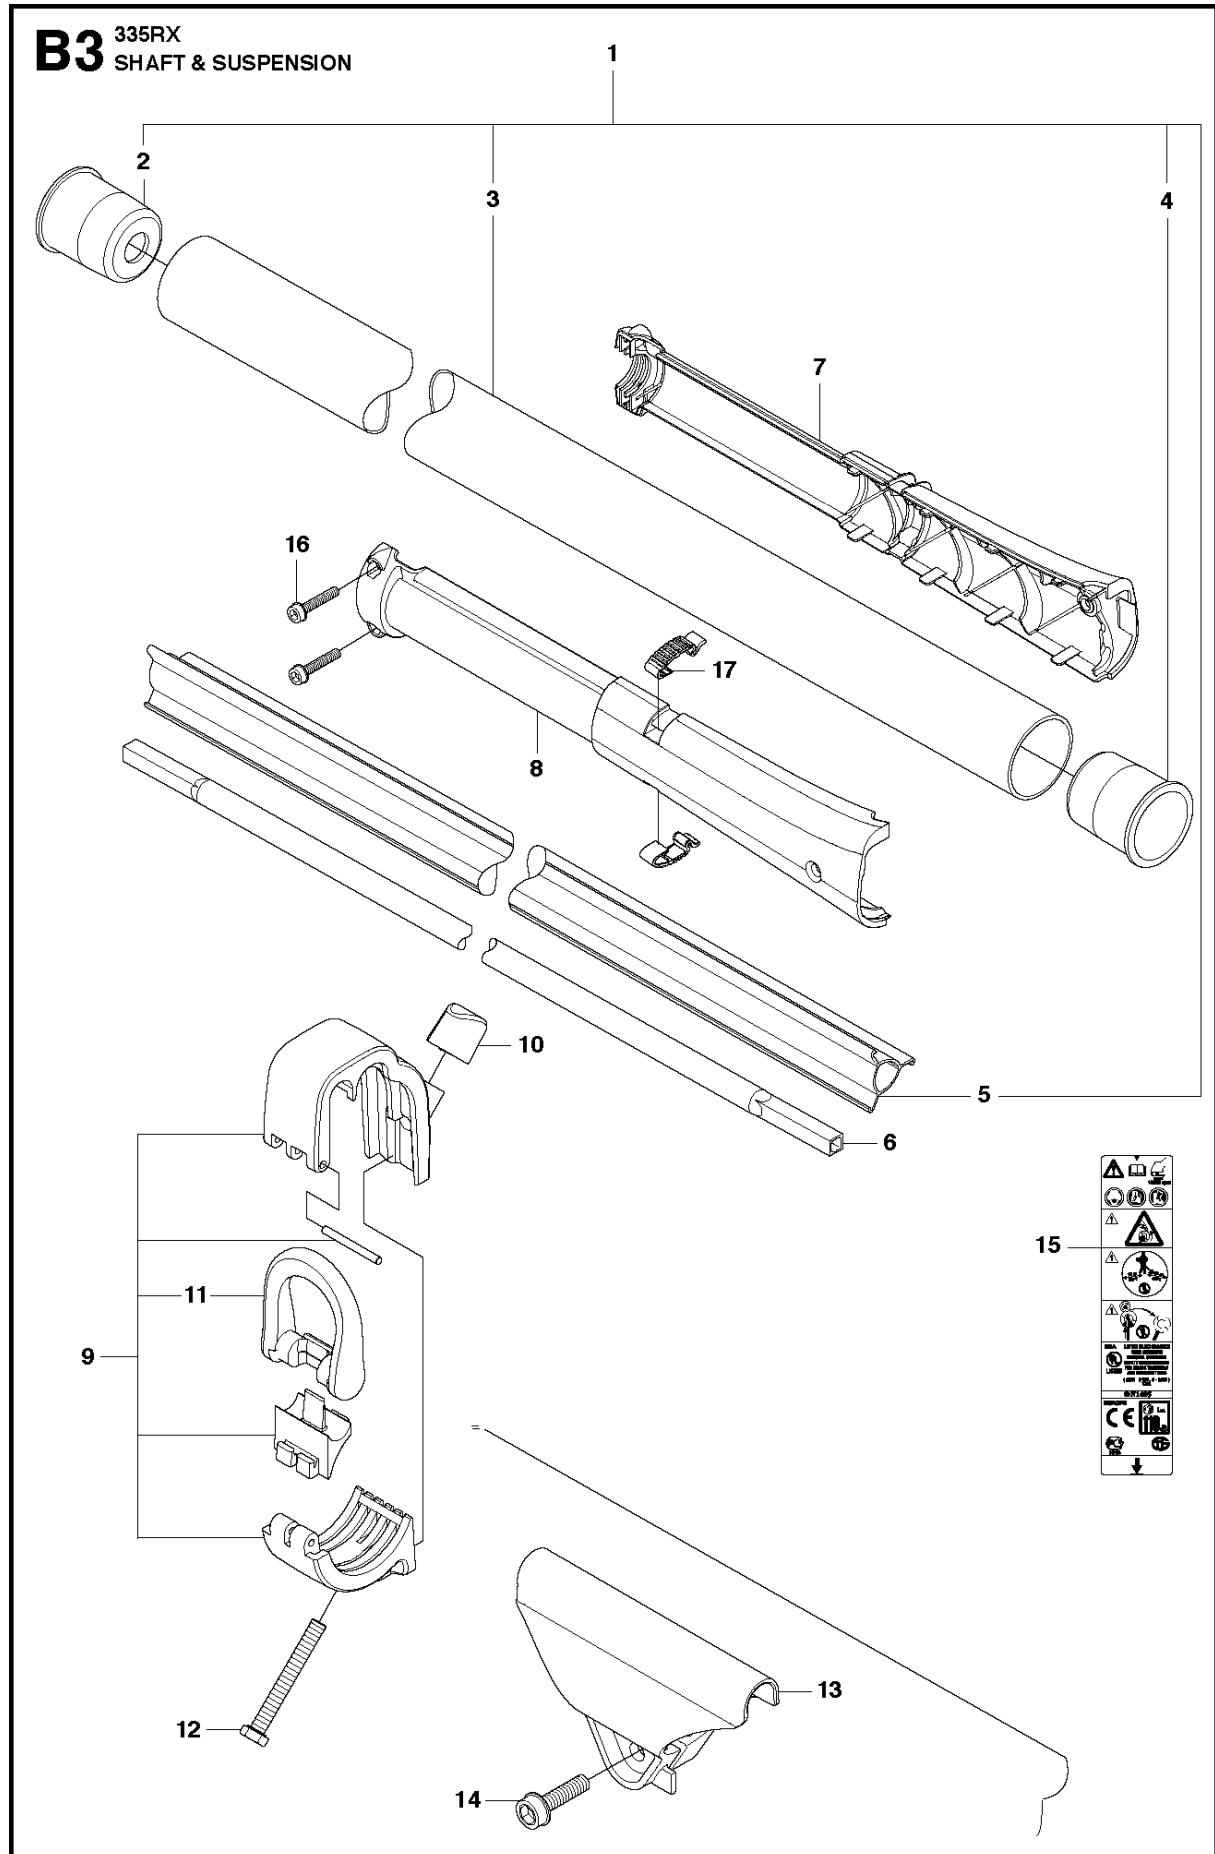

MUFFLER

335 RX from 2014-12

Ref	Part No	Description	Remark	QTY	KIT
1	537 32 47-01	SPARK ARRESTER SCREEN		1	3
2	724 12 87-59	SCREW CRPANM		1	3
3	544 11 67-01	MUFFLER ASSY	335Rx, 335RJx, 335Lx, 335LS	1	
3	544 11 67-02	MUFFLER ASSY	333RJ, 333R	1	
4	537 33 31-01	GASKET		1	
5	537 34 08-01	AIR CONDUCTOR		1	
6	503 20 03-20	SCREW IHSCFM		1	
7	503 20 29-63	SCREW IHSCFM		2