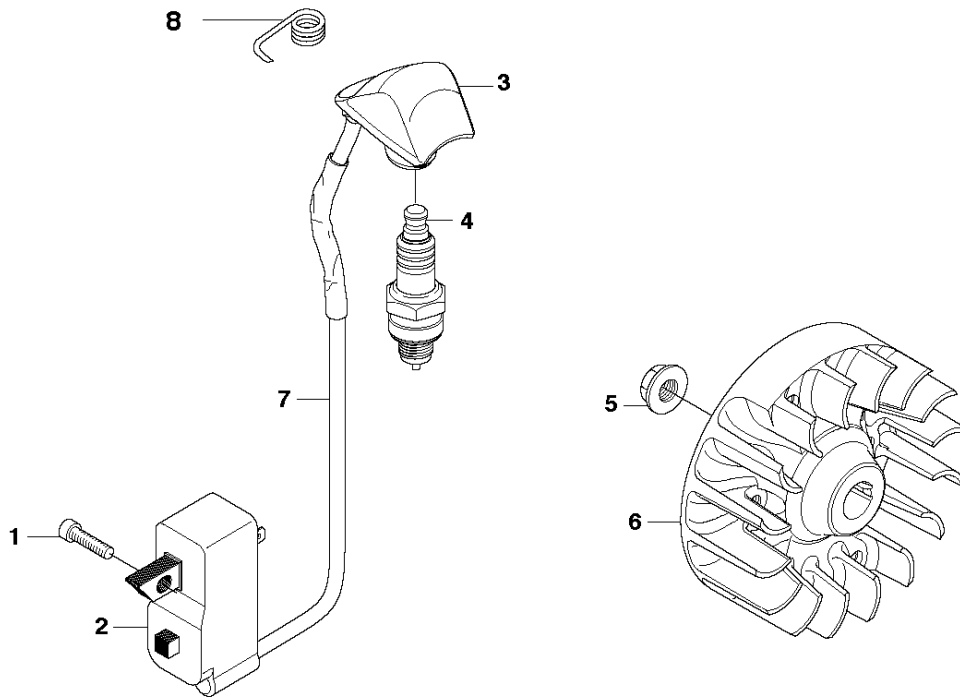

N 333R, 333RJ
335FR, 335LS, 335Lx, 335RJx, 335Rx.
IGNITION

IGNITION SYSTEM

335 RX from 2014-12

Ref	Part No	Description	Remark	QTY KIT
1	503 21 66-18	SCREW IHSCT		2
2	544 12 70-01	IGNITION MODULE		1
3	537 43 43-01	SPARK PLUG CAP		1
4	503 23 51-09	SPARK PLUG	CH RCJ6Y (Ø=14 mm)	1
5	731 71 16-51	HEXAGON NUT FLANGE		1
6	537 24 96-01	FLYWHEEL		1
7	501 53 16-01	CABLE		2
8	537 23 93-01	CONTACT SPRING		1