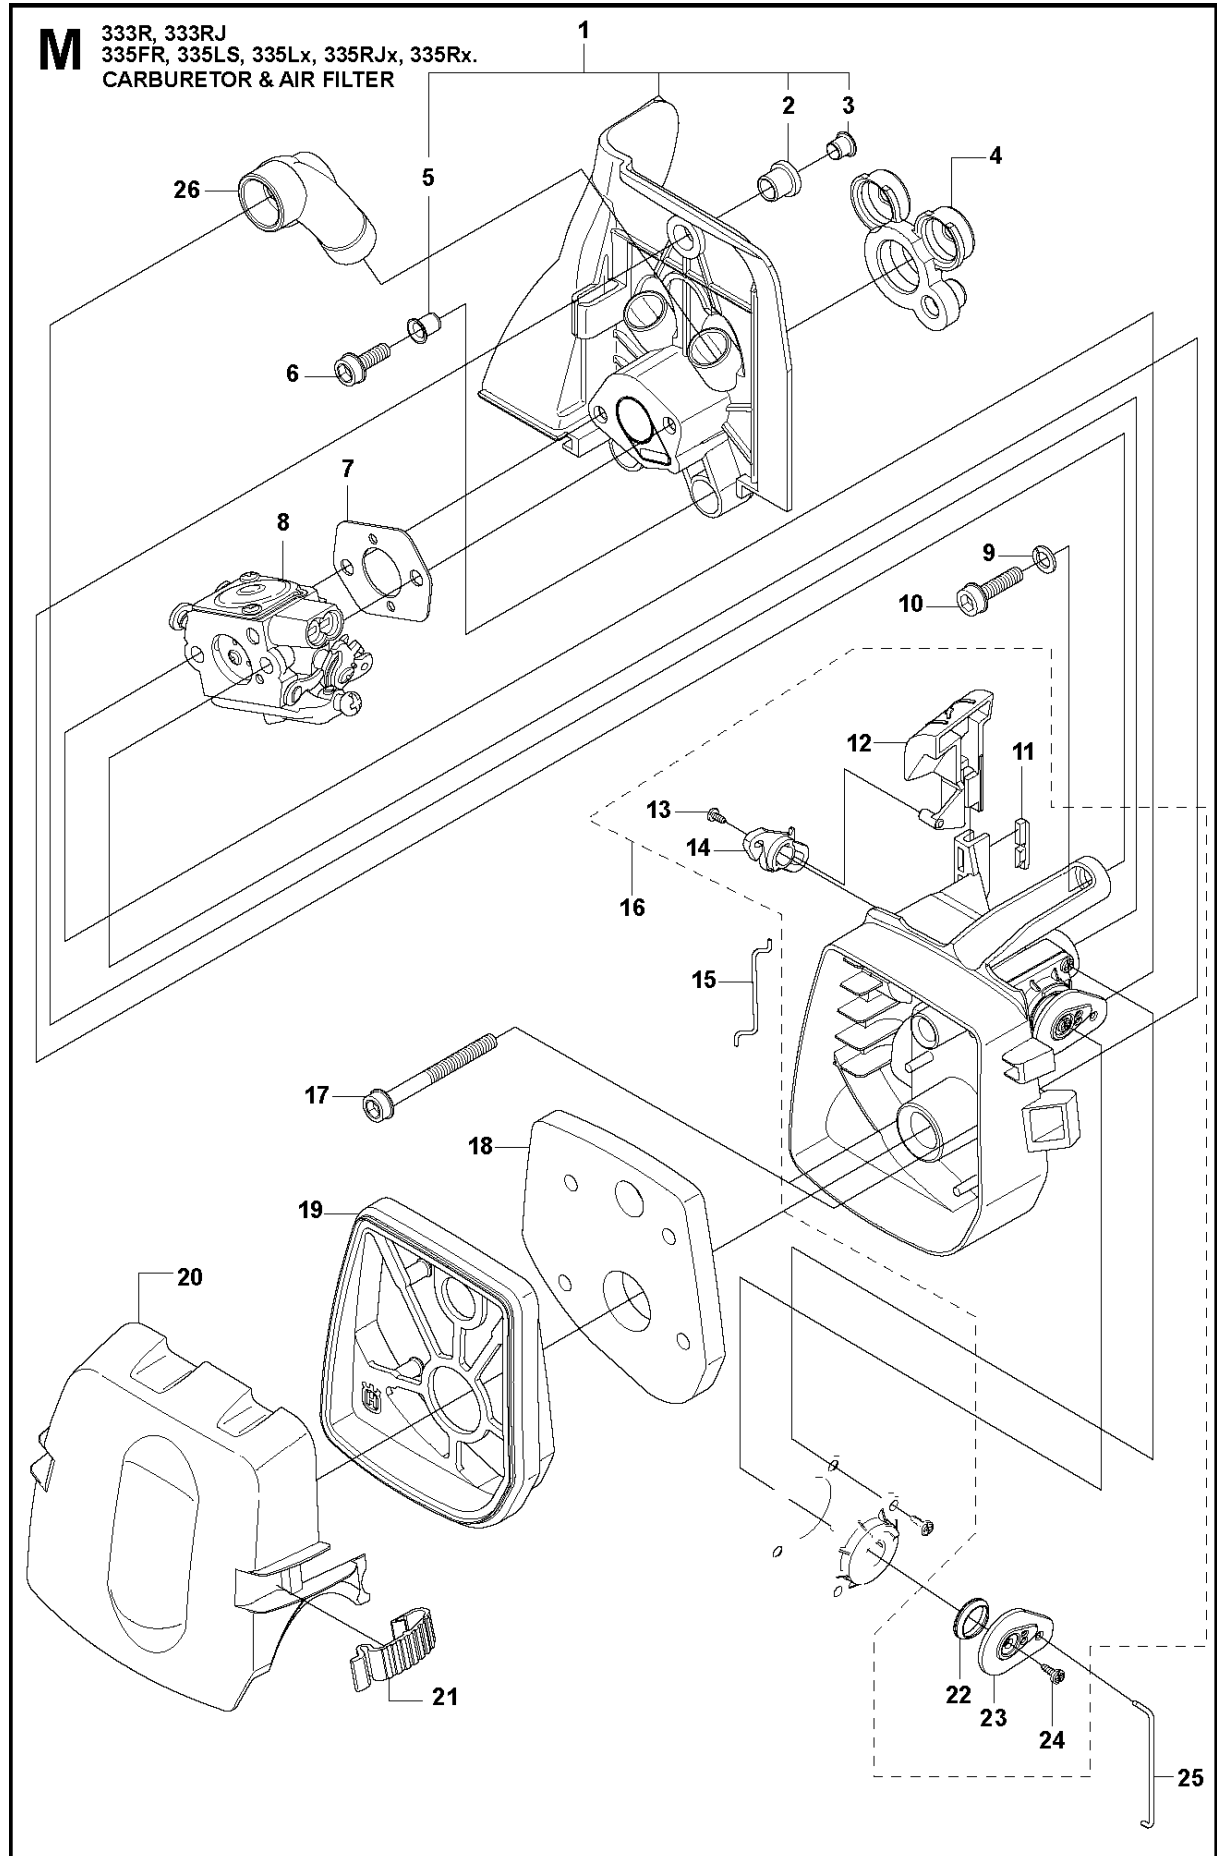

CARBURETOR & AIR FILTER

335 RX from 2014-12

Ref	Part No	Description	Remark	QTY	KIT
1	537 37 12-01	INSULATION WALL		1	
2	537 37 11-01	SLEEVE		1	1
3	544 01 91-01	TUBULAR RIVET		1	1
4	537 33 43-01	INLET PIPE		1	
5	537 37 38-03	TUBULAR RIVET		2	1
6	503 20 03-16	SCREW IHSCFM		2	
7	503 49 71-01	GASKET		1	
8	581 16 75-01	CARBURETTOR		1	
9	503 23 10-06	WASHER		1	
10	503 20 03-20	SCREW IHSCFM		1	
11	544 02 58-01	BAR		1	16
12	537 33 71-01	CHOKE CONTROL		1	16
13	503 21 29-06	SCREW CCRPANT		1	16
14	537 35 58-01	LEVER		1	16
15	544 37 27-01	SLEEVING BRACKET		1	
16	537 31 41-01	FILTER HOLDER		1	
17	503 21 75-50	SCREW IHSCFT		2	
18	537 33 72-01	FILTER		1	
19	537 31 42-01	FRAME		1	
20	537 31 44-01	FILTER COVER		1	
21	537 38 72-01	SNAP		2	
22	544 01 47-01	BELLOWS		1	16
23	544 01 46-01	LEVER		1	16
24	503 21 29-06	SCREW CCRPANT		1	16
25	537 34 90-01	LEVER		1	
26	537 34 13-01	AIR DUCT		1