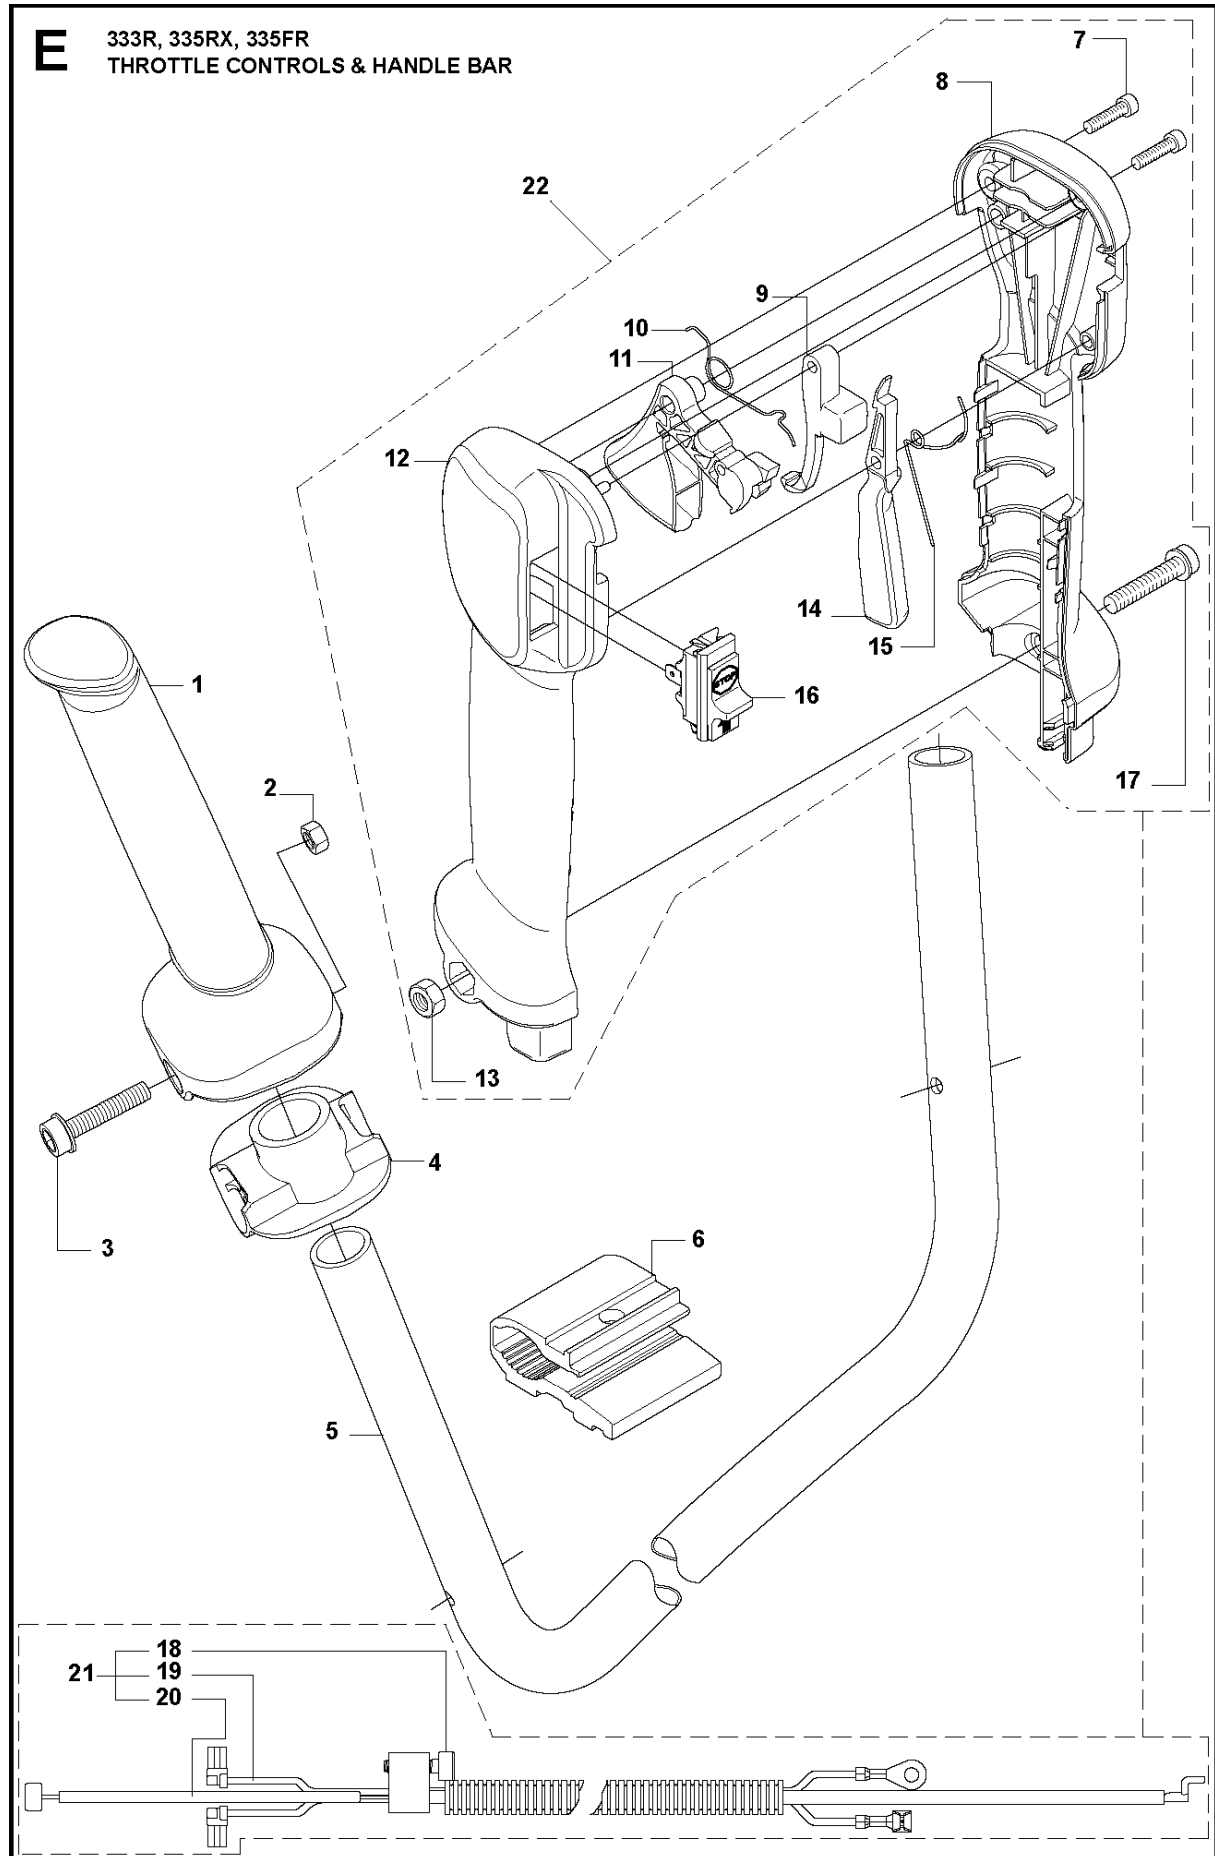

HANDLE & CONTROLS

335 RX from 2014-12

Ref	Part No	Description	Remark	QTY	KIT
1	537 17 28-01	HANDLE		1	
2	731 23 14-01	HEXAGON NUT		1	
3	503 20 02-45	SCREW IHSCFM		1	
4	537 17 29-01	COVER		1	
5	537 36 00-01	HANDLEBAR		1	
6	503 75 00-02	HANDLEBAR BRACKET		1	
7	503 21 66-18	SCREW IHST	333R, 335Rx, 335FR	2	22
8	537 16 03-01	HANDLE HALF	333R	1	22
8	537 16 03-02	HANDLE HALF	335Rx, 335FR	1	22
9	537 16 07-01	STARTER THROTTLE LOC	333R, 335Rx, 335FR	1	22
10	537 17 42-01	SPRING THROTTLE TRIG	333R, 335Rx, 335FR	1	22
11	506 49 77-01	THROTTLE CONTROL		1	14
12	537 16 02-03	HANDLE HALF	333R	1	22
12	537 16 02-09	HANDLE HALF	335Rx, 335FR	1	22
13	503 22 10-13	HEXAGON NUT	333R, 335Rx, 335FR	1	22
14	506 49 77-01	THROTTLE CONTROL	333R, 335Rx, 335FR	1	22,11
15	537 17 43-01	SPRING	333R, 335Rx, 335FR	1	22
16	537 41 90-01	SWITCH	333R, 335Rx, 335FR	1	22
17	503 20 07-35	SCREW IHSCFM	333R, 335Rx, 335FR	1	22
18	503 21 66-18	SCREW IHST	333R, 335Rx, 335FR	1	21
19	503 87 85-07	SHORT CIRCUIT CABLE	333R, 335Rx, 335FR	1	21
20	537 37 78-01	THROTTLE WIRE ASSY	333R, 335Rx, 335FR	1	21
21	537 35 96-02	WIRING ASSY	333R, 335Rx, 335FR	1	22
22	537 42 45-13	HANDLE SYSTEM		1