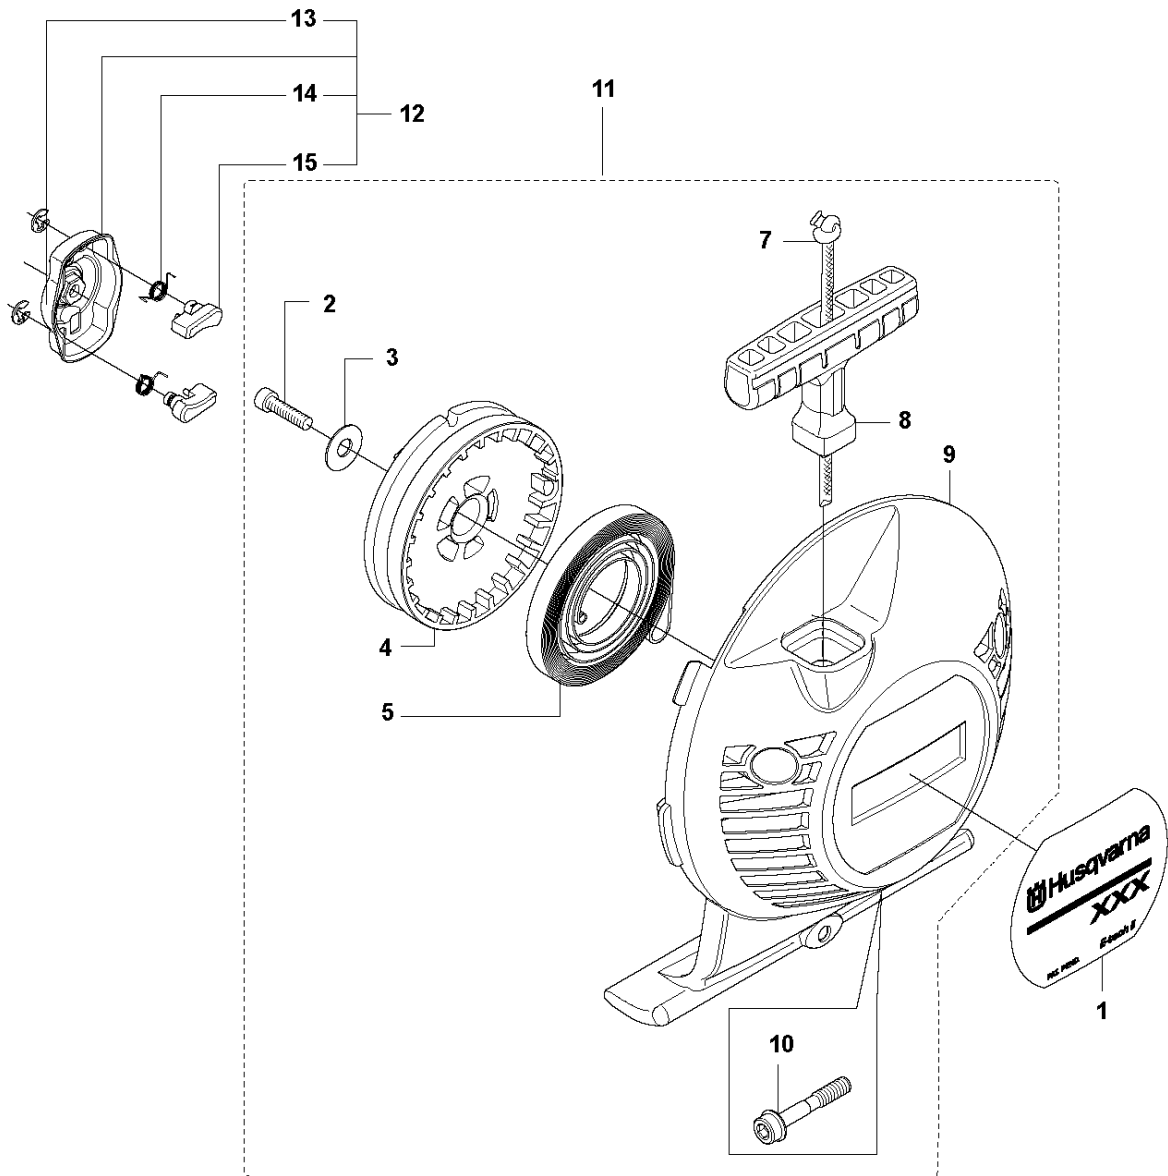

K2 333R, 333RJ
335FR, 335LS, 335Lx, 335RJx, 335Rx.
STARTER

STARTER

335 RX from 2014-12

Ref	Part No	Description	Remark	QTY KIT	
1	537 32 24-05	LABEL	333R	1	
1	537 32 24-06	LABEL	335Rx	1	
1	537 32 24-09	LABEL	335FR	1	
1	537 32 24-08	LABEL	335LS	1	
2	503 21 79-20	SCREW IH SCT		1	11
3	535 07 23-01	WASHER		1	11
4	537 32 50-02	STARTER PULLEY		1	11
5	503 85 99-01	RECOIL SPRING		1	11
7	505 30 51-25	STARTER CORD		1	11
8	503 54 39-01	STARTER HANDLE		1	11
9	544 10 25-02	STARTER	Spare part incl. Screws Pos. 10	1	11
10	573 99 43-05	SCREW IH SCFMO	Captive screws	3	9, 11
11	537 21 47-07	STARTER ASSY		1	
12	503 87 33-05	BRIDGE		1	
13	735 31 08-20	E-CLIP		2	12
14	503 87 36-01	SPRING		1	12
15	503 87 35-02	STARTER PAWL		2	12