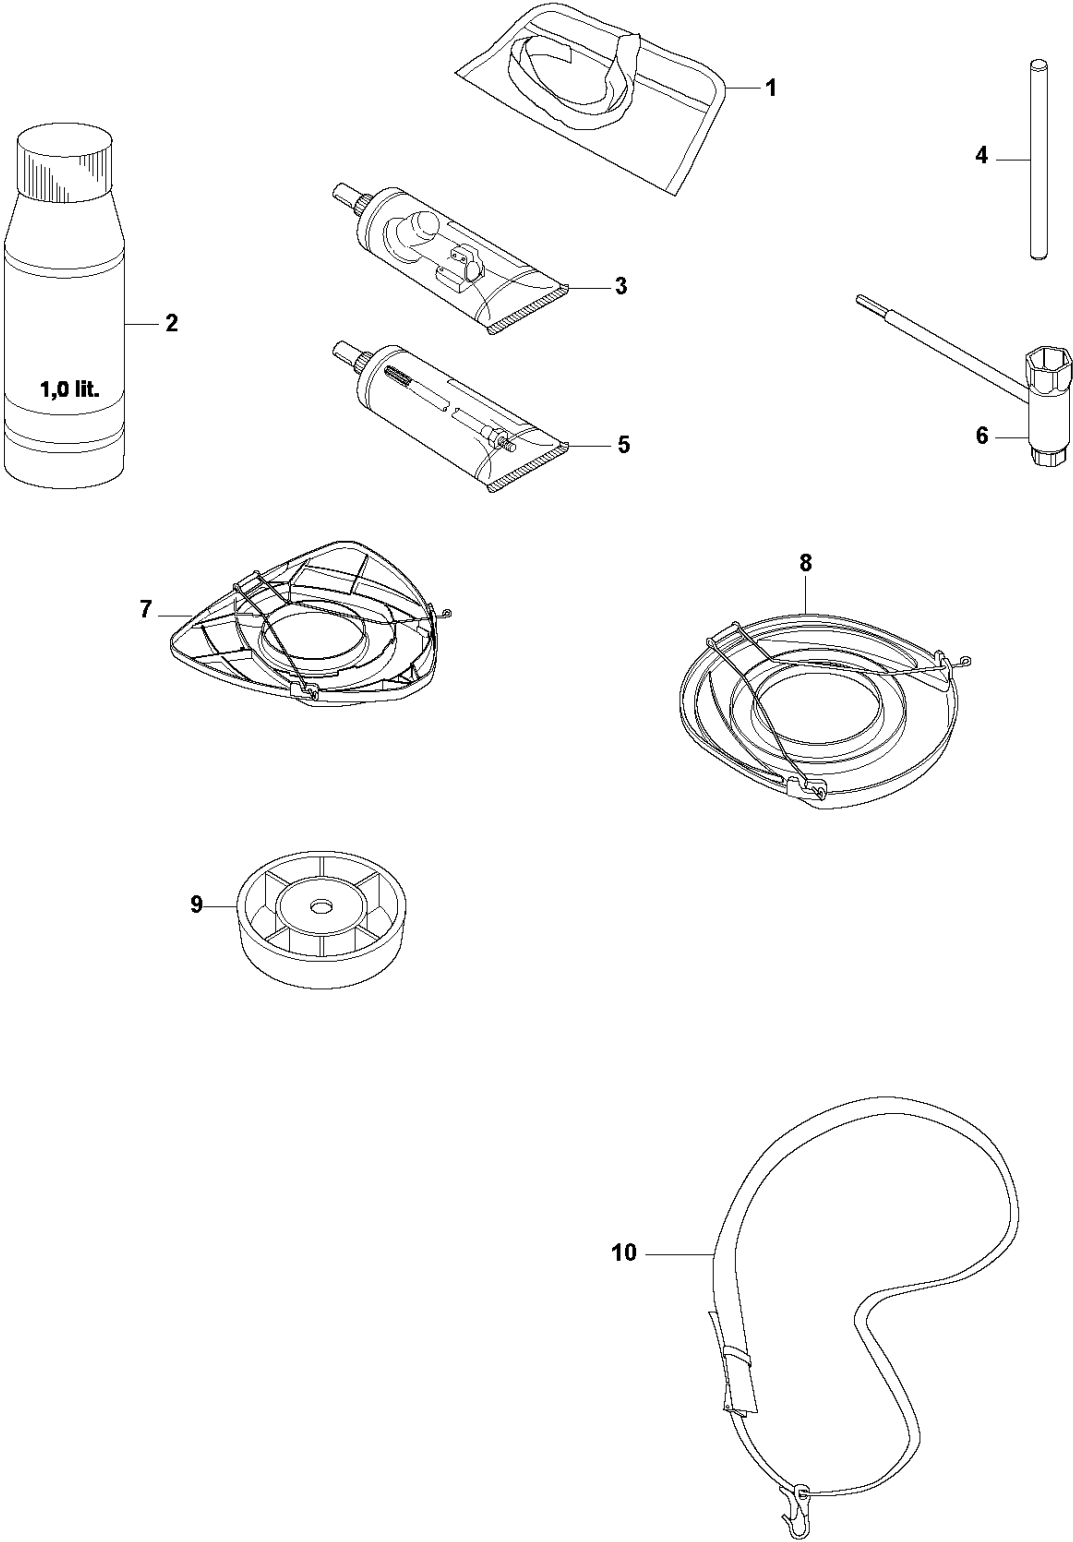

SPARE PARTS LIST

BRUSHCUTTERS/CLEARING SAWS

335 RX from 2014-12

U 333R, 333RJ
335FR, 335LS, 335Lx, 335RJx, 335Rx.
ACCESSORIES

ACCESSORIES

335 RX from 2014-12

Ref	Part No	Description	Remark	QTY KIT
1	501 19 22-01	TOOL		1
2	531 00 92-48	FILTER OIL	Oil Airfilter	1
3	503 97 64-01	GREASE		1
4	502 28 59-01	STOP		1
5	503 80 17-01	GREASE		1
6	537 36 21-01	COMBINATION WRENCH		1
7	544 35 91-01	TRANSPORT GUARD		1
8	537 31 29-01	SAW BLADE GUARD	200-275 mm	1
9	503 89 01-02	SUPPORT CUP		1
10	537 21 62-01	HARNESS		1
10	537 21 62-02	HARNESS	USA	1

CARBURETOR

335 RX from 2014-12

Ref	Part No	Description	Remark	QTY	KIT
1	581 16 75-01	CARBURETTOR		1	
2	503 47 92-01	SCREW		1	1
3	537 41 72-01	VALVE		1	1
4	544 37 24-01	SPRING		1	1
5	503 48 05-01	SCREW		2	1
6	503 97 43-01	COVER		1	1
7	537 04 89-01	DIAPHRAGM		1	1, 43
8	537 02 04-01	GASKET		1	1, 43
9	503 53 56-01	PLUG WELCH		1	1
10	581 89 95-01	MAIN NOZZLE		1	1
11	503 48 01-01	SCREW		1	1
12	503 48 00-01	PIN RETAINING SCREW		1	1
13	503 66 59-01	LEVER		1	1
14	503 47 97-01	VALVE		1	1
15	503 47 81-01	SPRING		1	1
16	544 37 22-01	SHAFT ASSY		1	1
17	537 37 03-01	VALVE		1	1
18	503 48 18-01	SCREW		1	1
19	544 37 26-01	SPRING		1	1
20	544 37 25-01	LEVER		1	1
21	544 42 70-01	COLLAR		1	1
23	537 01 26-01	SPRING		1	1
24	537 01 25-01	BALL		1	1
25	503 48 13-01	STRAINER		1	1
26	544 37 23-01	LEVER		1	1
27	503 47 90-01	SCREW		1	1
28	537 41 69-01	SCREW		1	1
29	537 41 70-01	LIMITER CAP		2	1
30	581 89 93-01	SCREW		1	1
31	537 38 52-01	CLIP		1	1
32	537 38 50-01	CLIP		1	1
33	537 41 73-01	LEVER		1	1
34	576 74 66-01	SPRING		1	1
35	537 41 74-01	LEVER		1	1
36	502 07 84-01	SCREW		1	1
37	537 02 00-01	DIAPHRAGM PUMP		1	1, 43
38	537 02 01-01	GASKET		1	1, 43
39	537 41 68-01	COVER		1	1
40	537 02 07-01	SCREW		1	1
41	503 48 11-01	PIECE		1	1
42	503 47 96-01	SCREW		1	1
43	531 00 45-52	GASKET KIT		1	
44	544 37 21-01	SHAFT ASSY		1	1