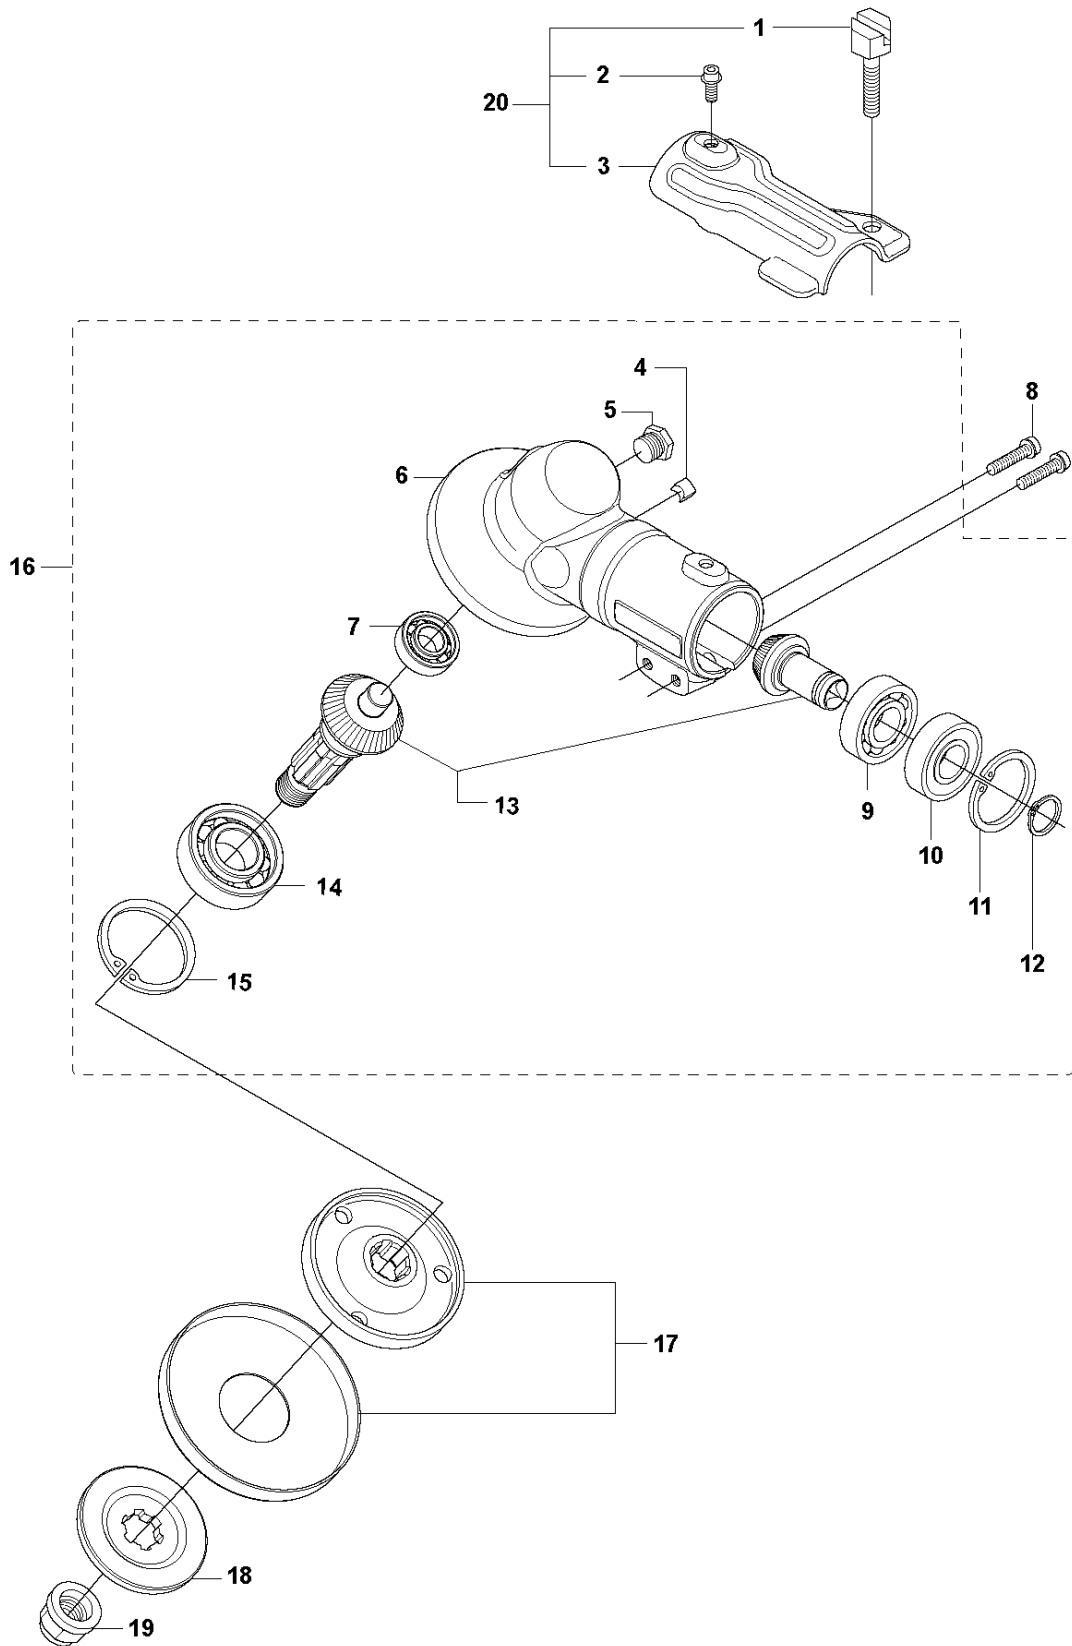

A 333R, 333RJ
335FR, 335LS, 335Lx, 335RJx, 335Rx.
BEVEL GEAR

BEVEL GEAR

335 RX from 2014-12

Ref	Part No	Description	Remark	QTY	KIT
1	537 18 95-01	SCREW		1	20
2	503 20 02-10	SCREW IHSCFM		1	20
3	544 08 76-01	CLAMP		1	20
4	537 14 74-01	MAGNET		1	16
5	503 20 15-01	SCREW IHHM		1	16
6	537 29 59-02	GEAR HOUSING		1	16
7	738 21 99-00	BALL BEARING		1	16
8	503 20 03-25	SCREW IHSCFM		2	
9	738 21 01-10	BALL BEARING		1	16
10	738 21 01-12	BALL BEARING		1	16
11	735 31 28-10	CIRCLIP		1	16
12	735 31 14-00	CIRCLIP		1	16
13	505 13 33-01	SPARE PARTS KIT	333R, 335Rx, 335Fr	1	16
13	505 13 34-01	SPARE PARTS KIT	333RJ, 335RJx, 335Lx, 335LS	1	16
14	503 25 28-01	BALL BEARING		1	16
15	735 31 31-10	CIRCLIP		1	16
16	544 21 64-01	GEAR	333R, 335Rx, 335Fr	1	
16	537 29 58-02	BEVEL GEAR	333RJ, 335RJx, 335Lx, 335LS	1	
17	537 35 14-01	DRIVER	"(1")"	1	
18	537 34 35-01	SUPPORT FLANGE		1	
19	502 29 11-01	NUT BLADE		1	
20	574 30 68-01	CLAMP		1