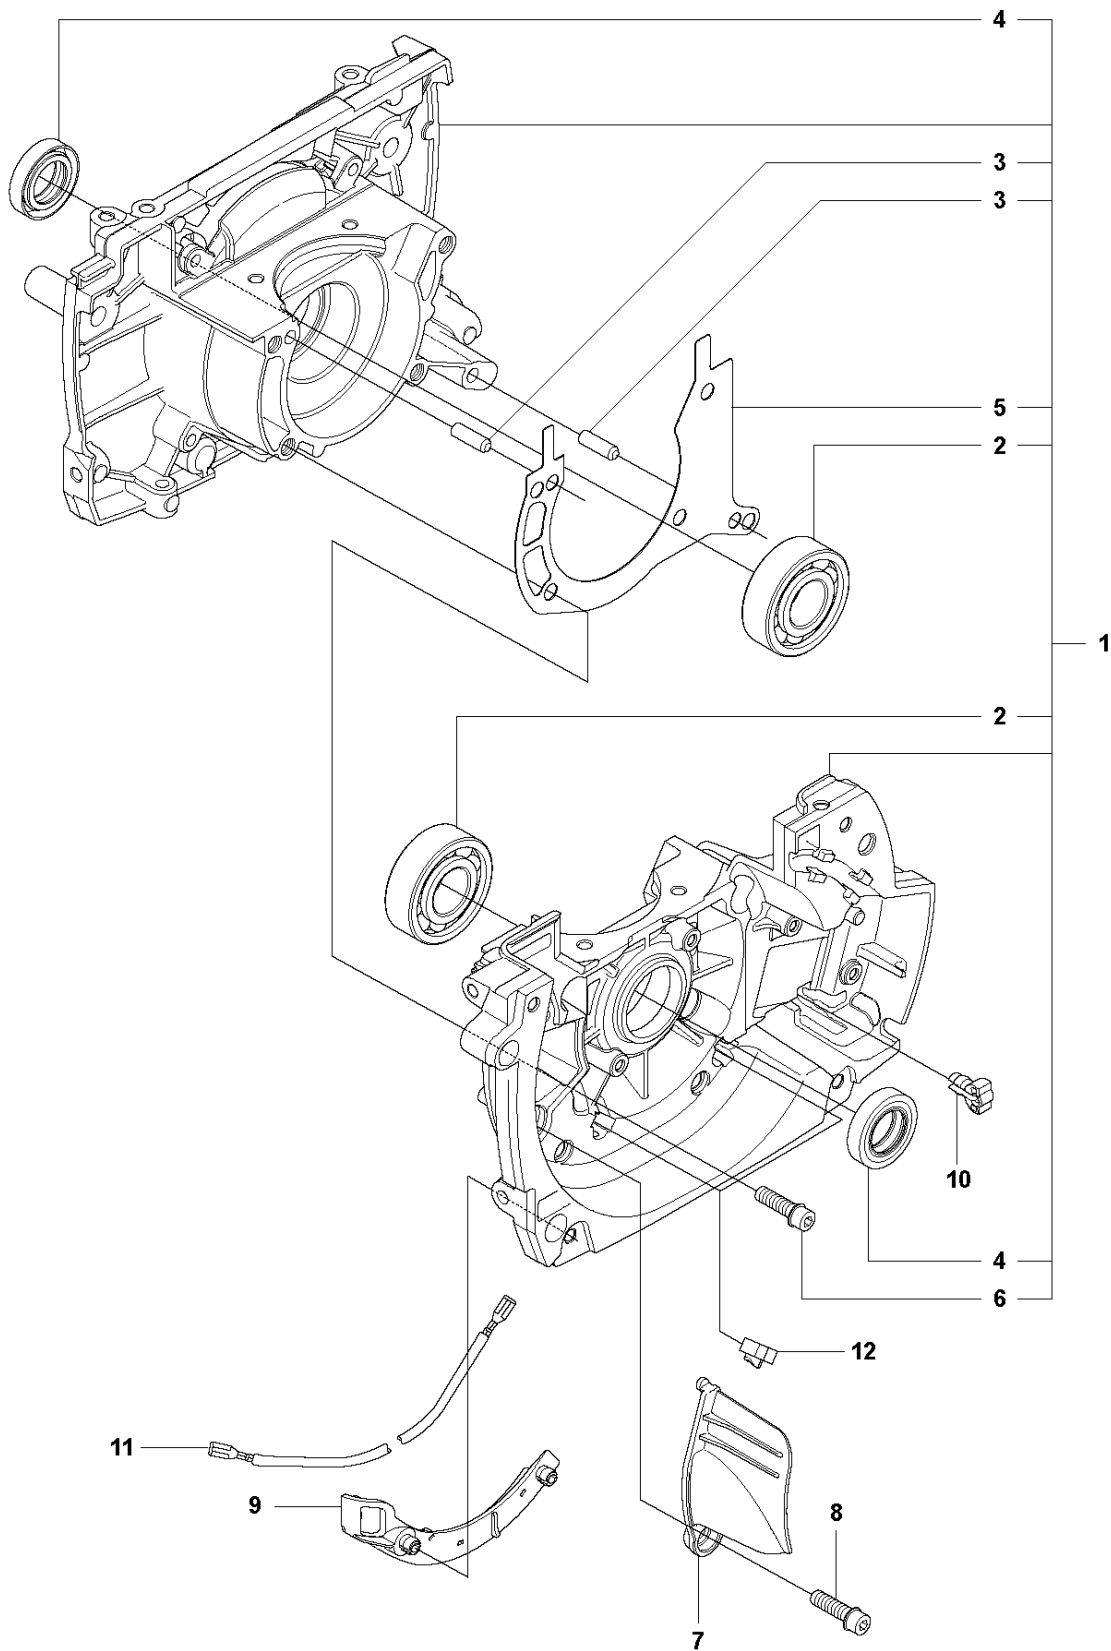

P 355
CRANKCASE

CRANKCASE

355 RX from 2014-12

Ref	Part No	Description	Remark	QTY KIT	
1	544 95 25-01	CRANKCASE	Incl. Pos. 2-6	1	
2	503 25 08-01	BEARING		2	1
3	720 13 07-10	PARALLEL PIN		2	1
4	503 26 02-04	SEALING RING		2	1
5	537 34 67-01	CRANKCASE		1	1
6	725 53 33-55	SCREW IHSCM		5	1
7	544 09 45-01	NOZZLE		1	
8	503 20 25-16	SCREW IHSCM		1	
9	544 09 44-01	CABLE HOLDER		1	
10	540 07 01-01	RETAINER		1	
11	544 33 18-01	SHORT CIRCUIT CABLE		1	
12	501 04 44-01	RETAINER		2