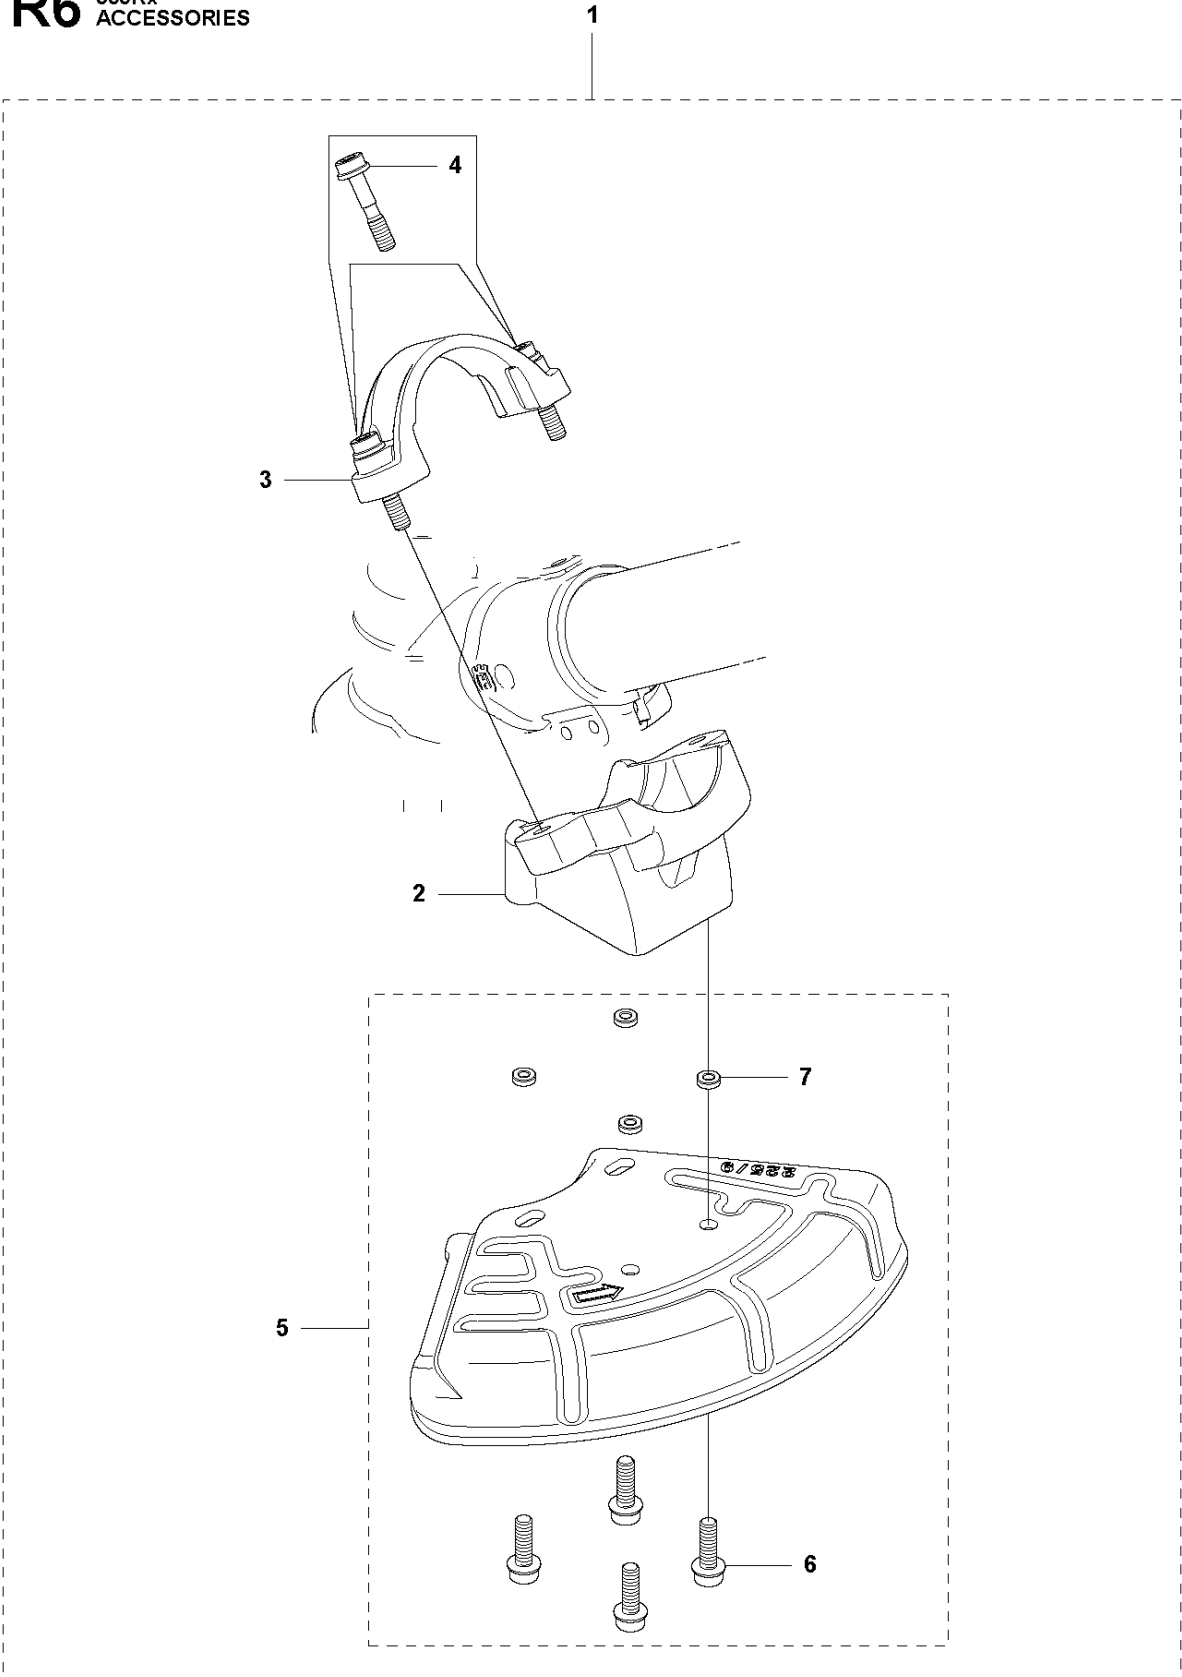

R6 355Rx
ACCESSORIES

ACCESSORIES

355 RX from 2014-12

Ref	Part No	Description	Remark	QTY KIT	
1	502 43 55-01	SAW BLADE GUARD	Incl. Pos. 2-7	1	
2	544 83 69-01	ADAPTER		1	1
3	574 52 03-01	CLAMP	Spare part incl. Screws Pos. 3	1	1
4	573 99 43-04	SCREW IHSCFMO	Captive Screw M5	2	1, 3
5	574 50 67-02	SAW BLADE GUARD	Incl. Pos. 6-7	1	1
6	503 20 03-16	SCREW IHSCFM		4	1, 5
7	574 03 95-01	LOCKING NUT		4	1, 5