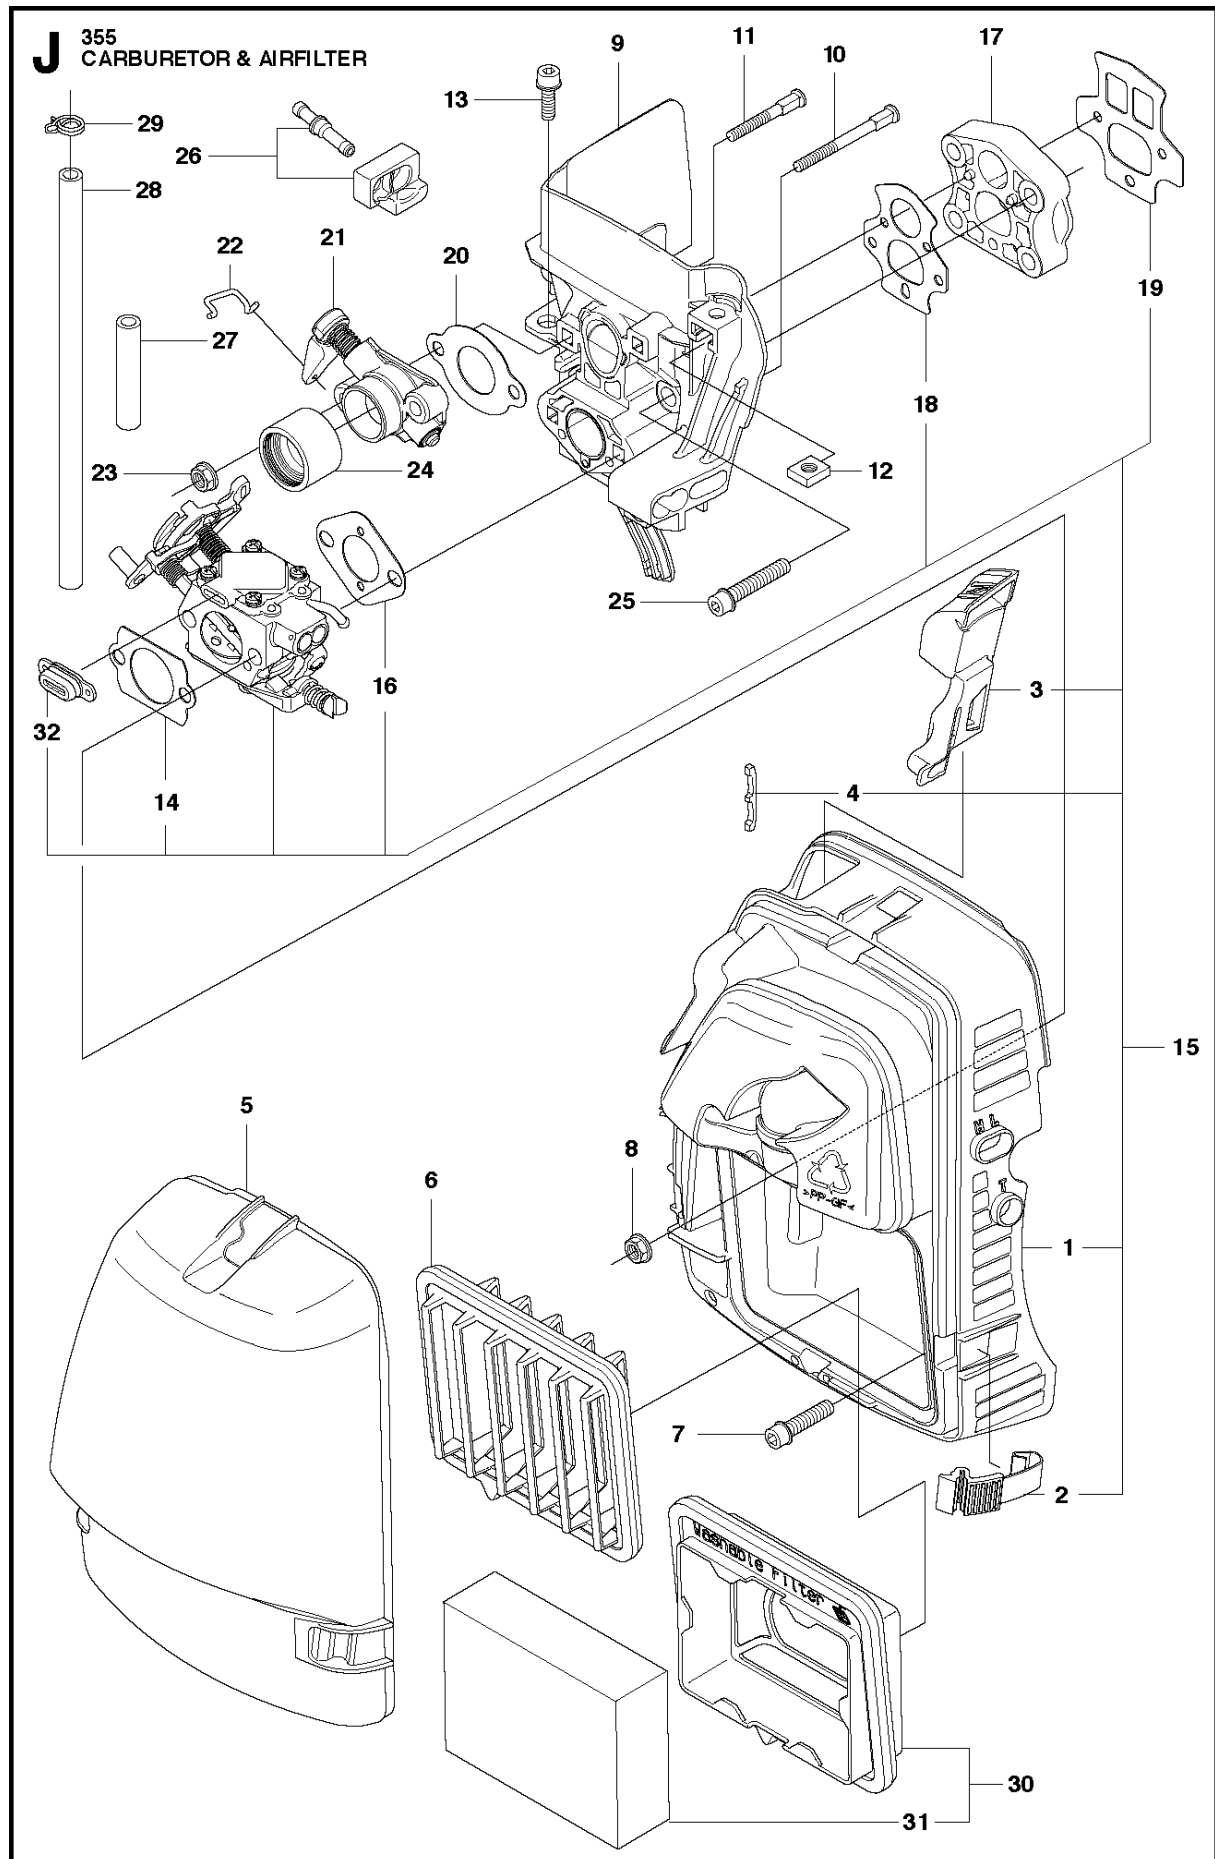

CARBURETOR & AIR FILTER

355 RX from 2014-12

Ref	Part No	Description	Remark	QTY	KIT
1	537 41 25-03	FILTER HOLDER		1	15
2	503 74 01-02	SNAP		3	1, 15
3	537 35 26-01	CHOKE CONTROL		1	1, 15
4	537 38 78-01	GROMMET		1	1, 15
5	537 41 01-01	FILTER COVER		1	
6	537 41 08-01	FILTER	Nylon 80/32 Winter	1	
6	537 41 08-02	FILTER	Nylon 44/27	1	
6	537 41 08-03	FILTER	Flock	1	
7	503 20 07-76	SCREW IHSCFM		2	
8	731 71 14-51	HEXAGON NUT FLANGE		2	
9	537 35 04-01	INSULATION WALL		1	
10	503 98 81-01	SCREW		2	
11	503 98 81-04	SCREW		2	
12	503 22 65-04	SQUARE NUT		1	
13	503 20 07-76	SCREW IHSCFM		1	
14	544 42 99-01	GASKET		1	15
15	586 15 40-01	CARBURETTOR KIT		1	
16	510 04 37-01	GASKET		1	15
17	544 04 33-01	MANIFOLD		1	
18	544 04 30-01	GASKET		1	15
19	544 04 31-01	GASKET		1	15
20	544 16 08-01	GASKET		1	
21	544 21 40-01	VALVE HOUSING		1	
22	544 84 78-01	LINK		1	
23	731 71 14-51	HEXAGON NUT FLANGE		2	
24	537 41 05-01	INLET PIPE		1	
25	503 20 07-80	SCREW IHSCFM		4	
26	544 16 15-01	GROMMET	Kit	1	
27	537 42 58-02	SUCTION HOSE		1	
28	544 32 49-14	FUEL HOSE		1	
29	544 34 86-01	HOSE CLAMP		1	
30	505 03 47-01	FILTER	Rx, Incl. Pos. 31	1	
31	505 03 10-02	FILTER		1	30
32	577 96 93-01	SEALING PLUG		1	15