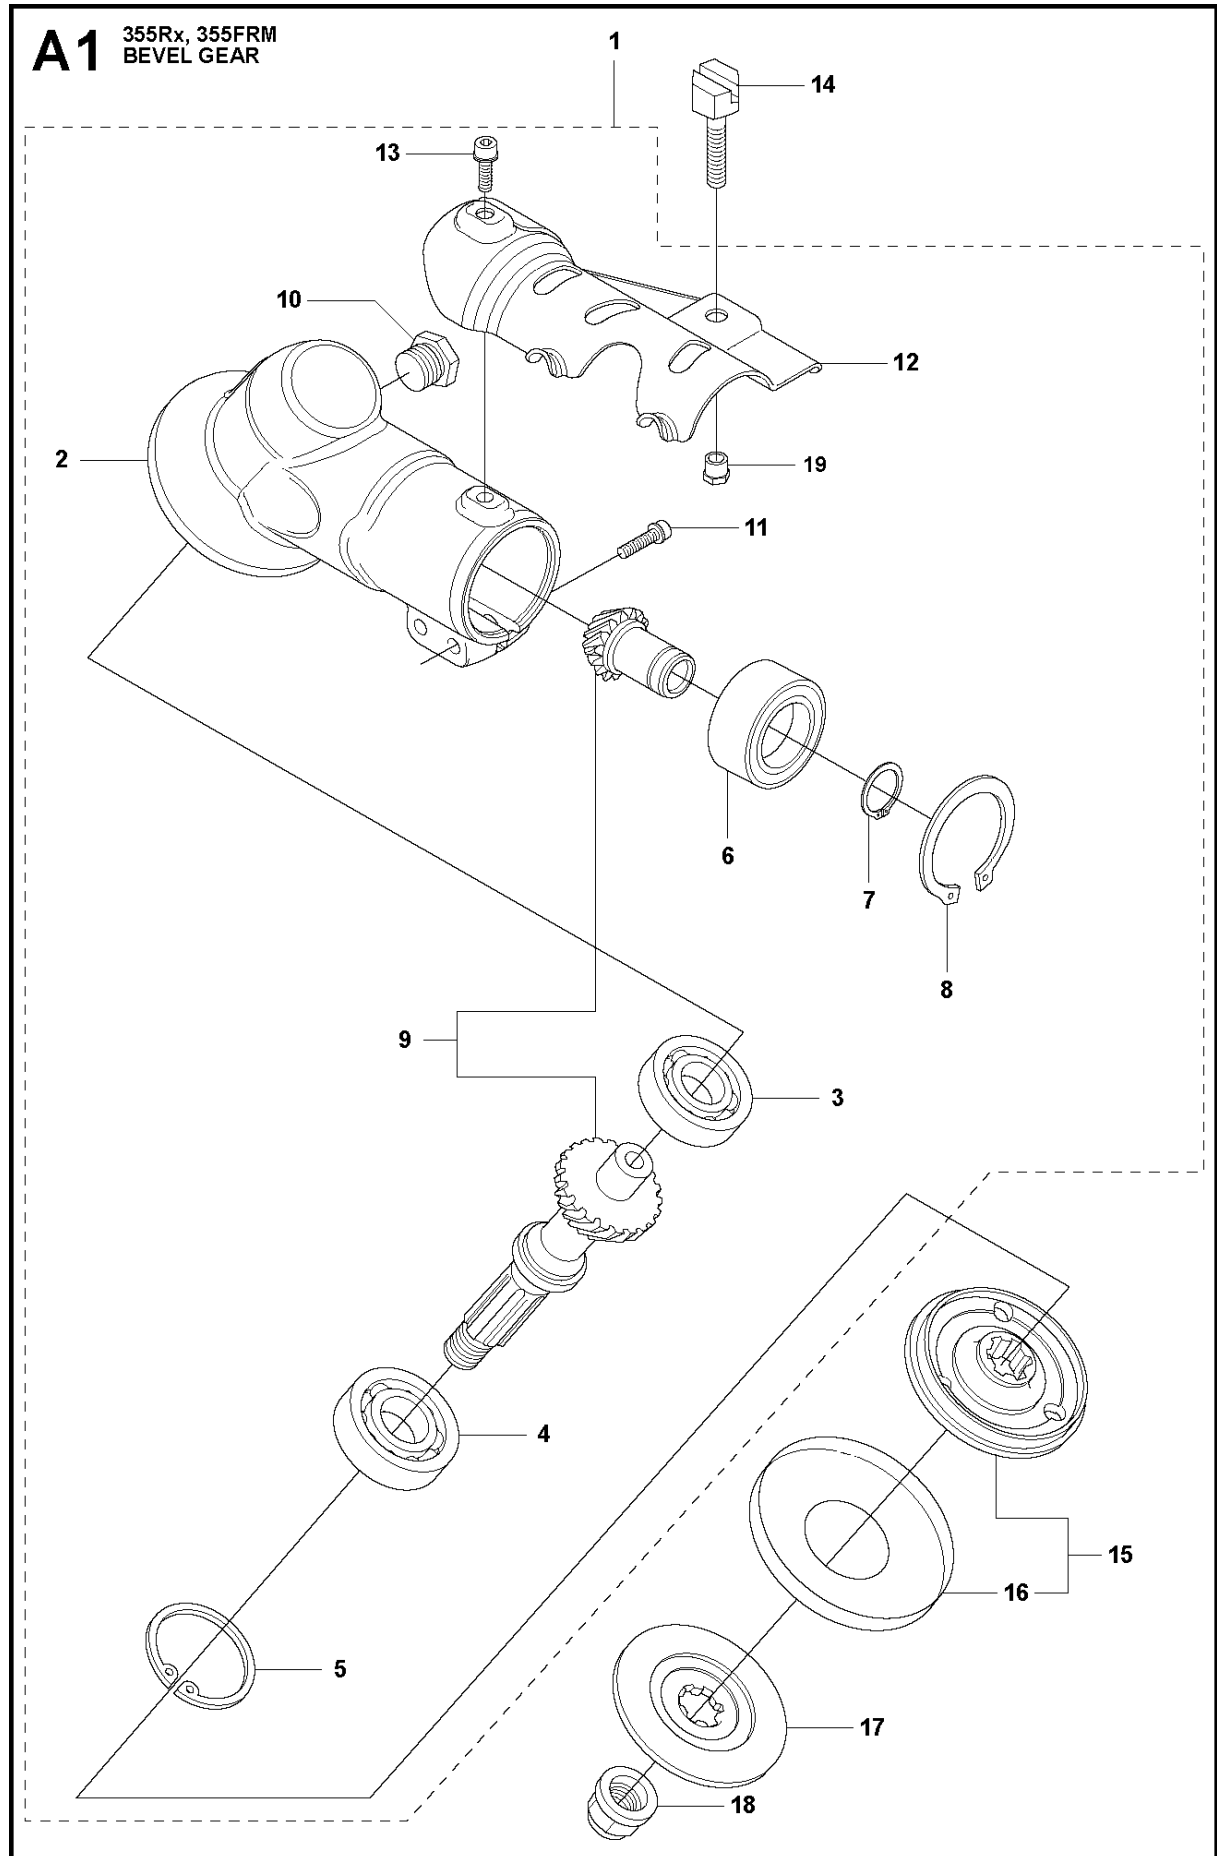

BEVEL GEAR

355 RX from 2014-12

Ref	Part No	Description	Remark	QTY	KIT
1	537 42 84-05	BEVEL GEAR	Incl. Pos. 2-13	1	
2	537 42 85-01	GEAR HOUSING		1	1
3	738 21 01-10	BALL BEARING		1	1
4	503 25 25-01	BALL BEARING		1	1
5	735 31 33-10	CIRCLIP		1	1
6	503 25 18-01	BEARING		1	1
7	735 31 17-00	CIRCLIP		1	1
8	735 31 31-10	CIRCLIP		1	1
9	502 43 46-01	GEAR WHEEL KIT	Kit	1	1
10	503 20 15-01	SCREW IHHM		1	1
11	725 53 72-65	SCREW IHSCM		2	1
12	501 36 59-01	ATTACHMENT PLATE		1	1
13	503 20 07-76	SCREW IHSCFM		1	1
14	537 18 95-01	SCREW		1	
15	537 35 14-01	DRIVER	Incl. Pos. 16	1	
16	537 24 03-01	GRASS SEALING		1	15
17	544 21 78-01	SUPPORT FLANGE		1	
18	503 22 73-01	NUT		1	
19	576 65 18-01	SPACING SLEEVE		1	1