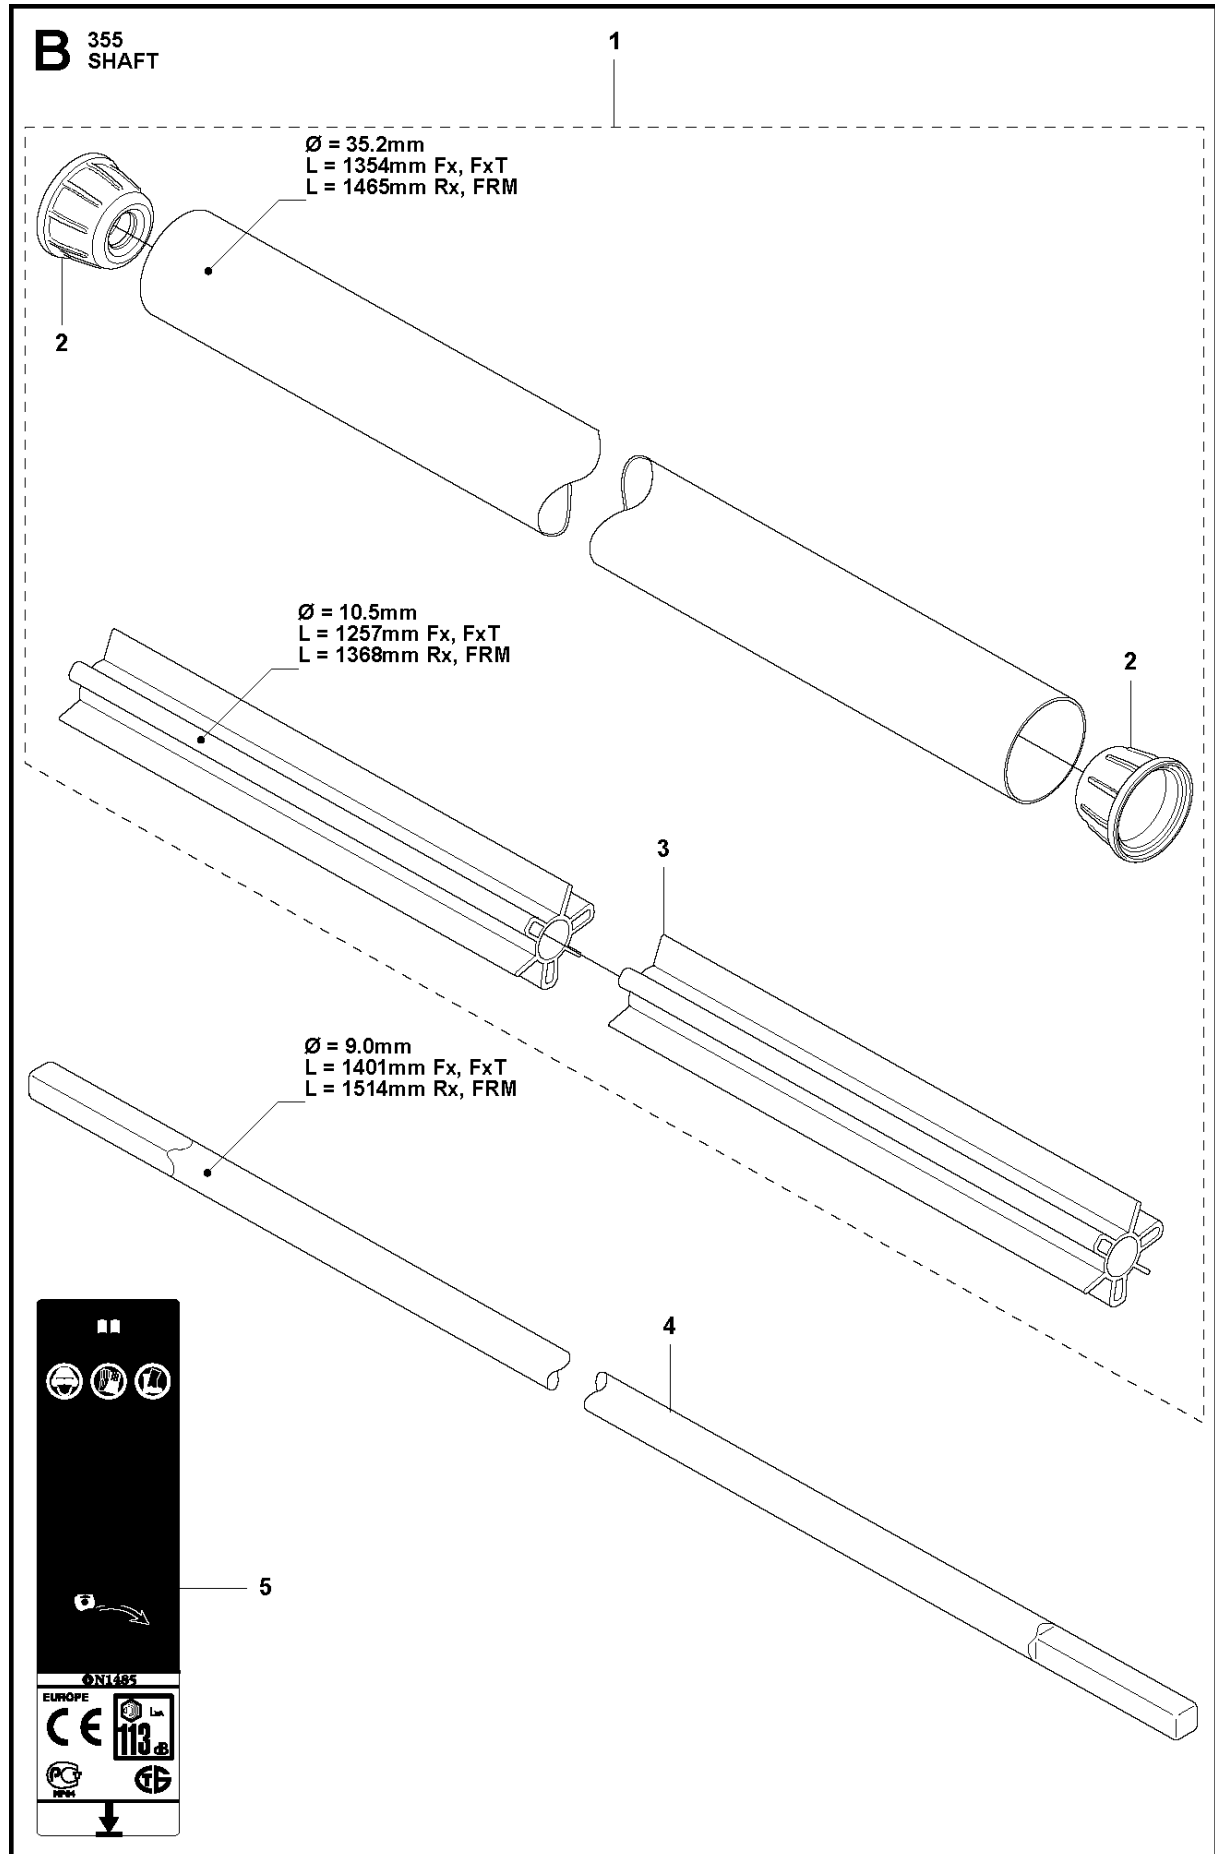

SHAFT

355 RX from 2014-12

Ref	Part No	Description	Remark	QTY KIT	
1	502 25 94-03	TUBE	Incl. Pos. 2-3	1	
2	544 32 05-01	SPACER		2	1
3	544 86 85-02	BEARING SHAFT	L=1368mm, Ø=10.5mm	1	1
4	544 15 67-02	DRIVE SHAFT	L=1514mm, Ø=9.0mm	1	
5	537 29 47-10	LABEL		1