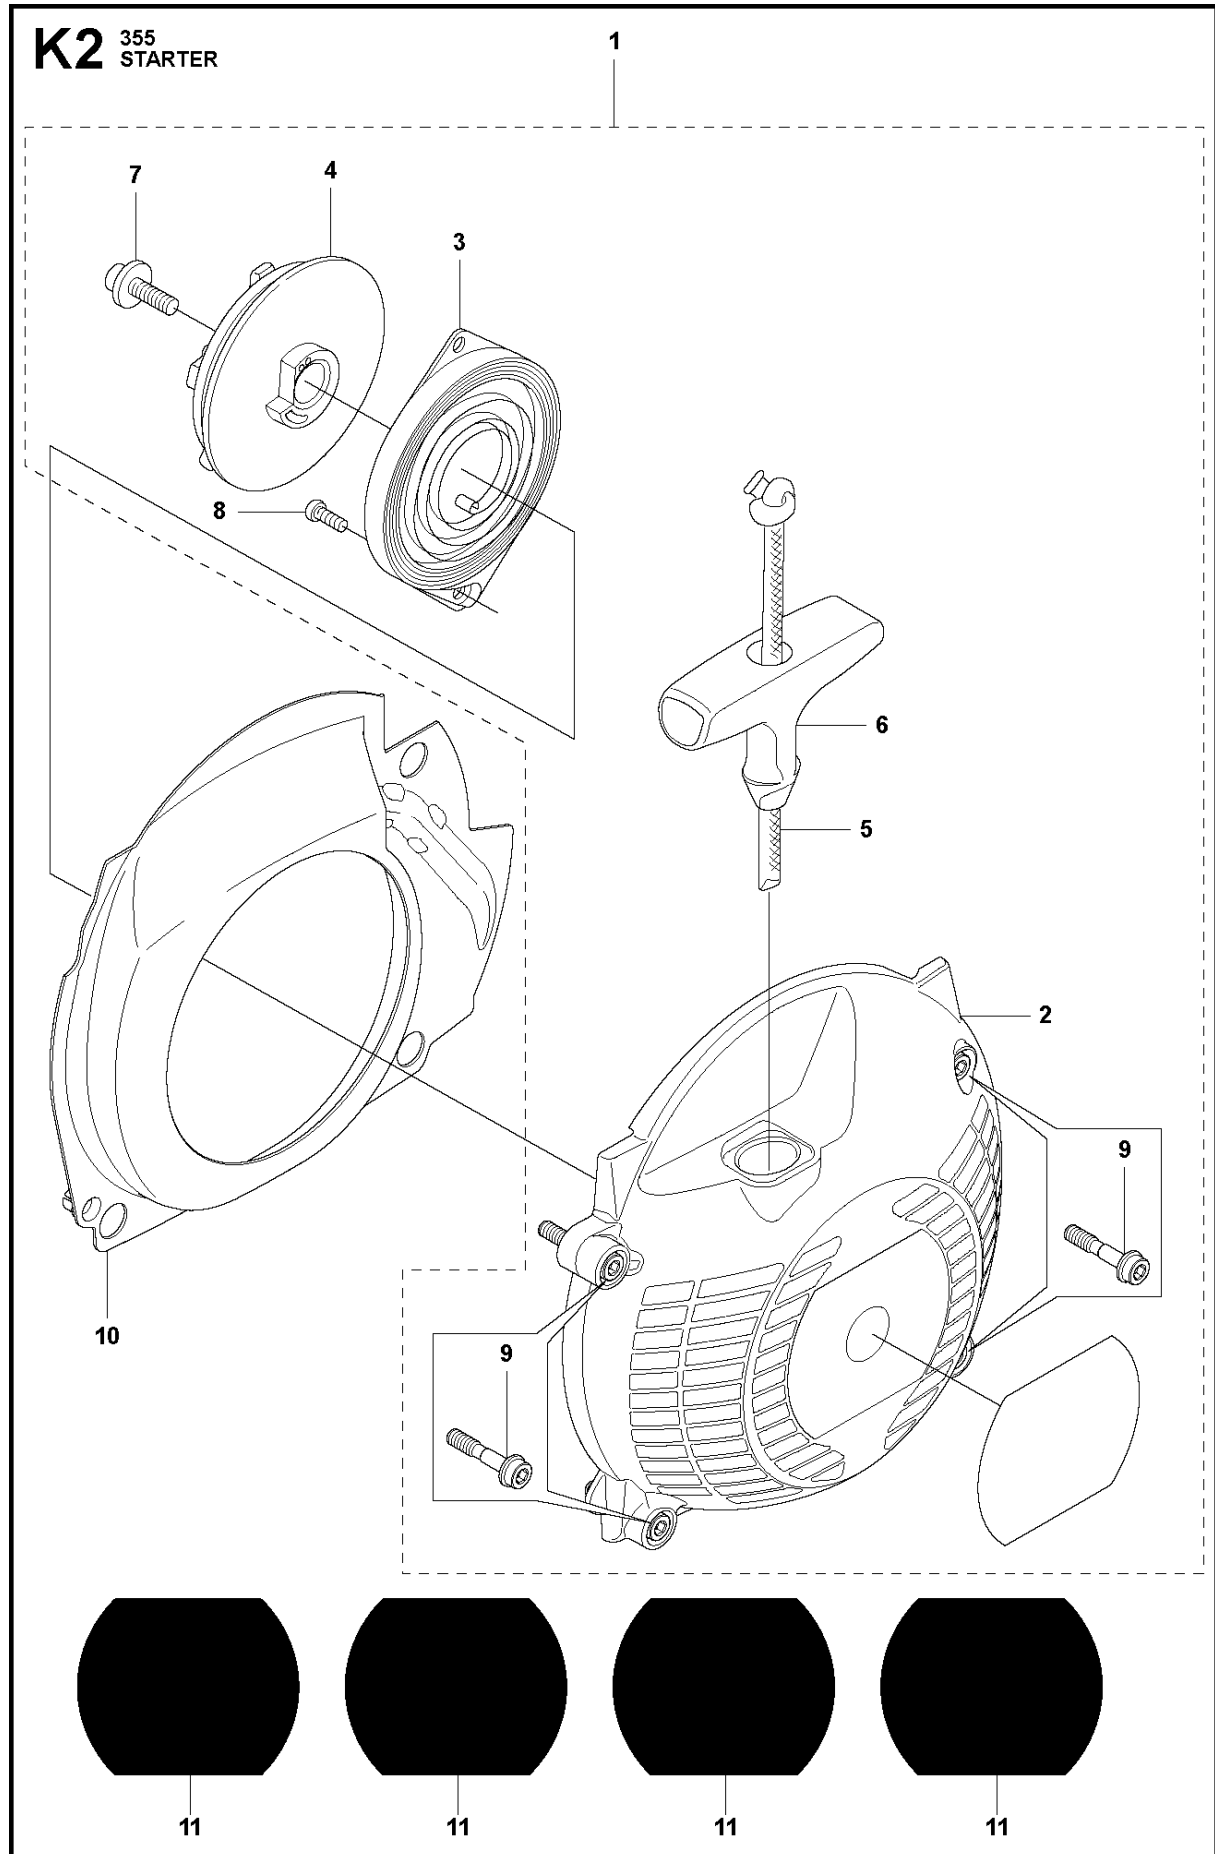

STARTER

355 RX from 2014-12

Ref	Part No	Description	Remark	QTY KIT	
1	575 51 17-01	STARTER ASSY	Incl. Pos. 2-9	1	
2	575 51 26-01	STARTER HOUSING	Spare part incl. Screws Pos. 9	1	1
3	502 20 06-01	SPRING CASSETTE ASSY		1	1
4	503 95 73-01	STARTER PULLEY		1	1
5	505 30 51-25	STARTER CORD		1	1
6	537 23 25-01	STARTER HANDLE		1	1
7	503 21 69-16	SCREW IH SCT		1	1
8	503 21 29-06	SCREW CCRPANT		2	1
9	573 99 43-04	SCREW IHSCFMO	Captive Screw M5	4	1, 2
10	537 34 56-01	AIR CONDUCTOR		1	
11	544 24 90-04	LABEL	Rx	1	
11	544 24 90-01	LABEL	Fx	1	
11	544 24 90-02	LABEL	FxT	1	
11	544 24 90-05	LABEL	FRM	1