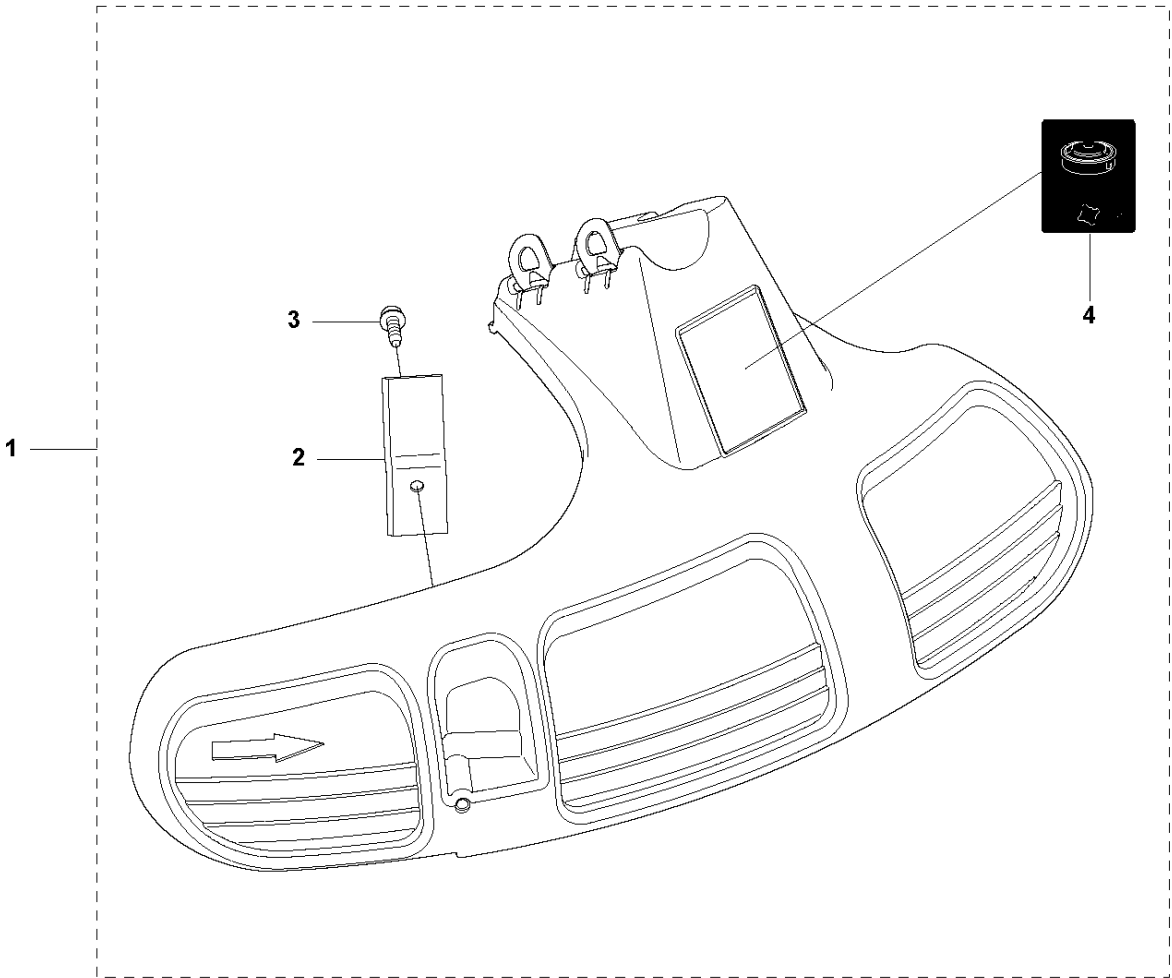

R2 355Rx
ACCESSORIES

ACCESSORIES

355 RX from 2014-12

Ref	Part No	Description	Remark	QTY KIT	
1	544 10 74-02	TRIMMER GUARD	Rx Incl. Pos. 2-4	1	
2	537 28 53-01	BLADE		1	1
3	503 21 07-16	SCREW IHSCT		1	1
4	503 74 29-01	DECAL		1	1
5	544 16 03-01	TRIMMER GUARD	Rx	1