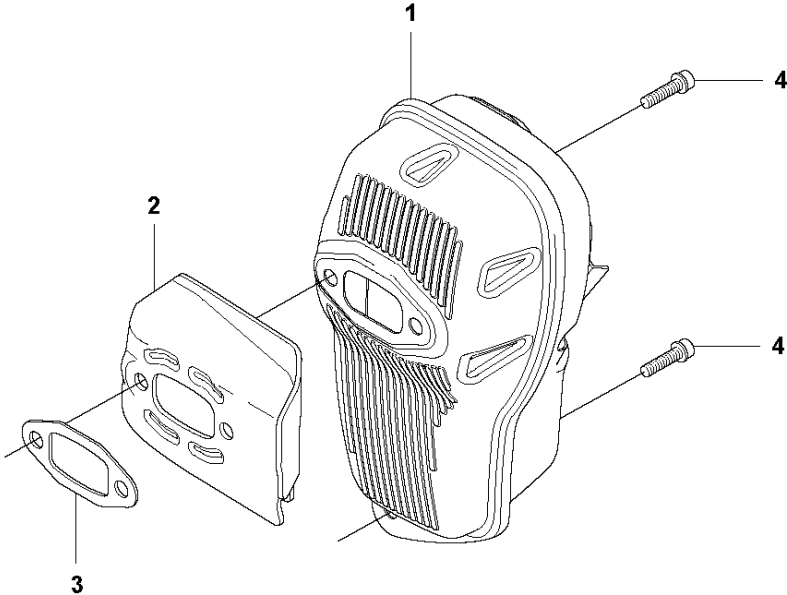

H 355
MUFFLER

MUFFLER

355 RX from 2014-12

Ref	Part No	Description	Remark	QTY KIT
1	537 36 03-01	MUFFLER ASSY	Mesh	1
2	537 34 57-01	PLATE		1
3	503 82 11-01	GASKET		1
4	503 20 02-20	SCREW IHSCFM		3
5	504 03 79-01	MUFFLER	Pipe	1