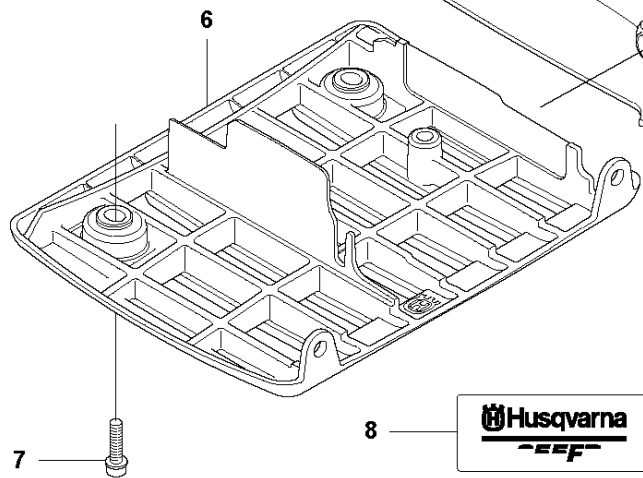

G2 355
CYLINDER COVER

CYLINDER COVER

355 RX from 2014-12

Ref	Part No	Description	Remark	QTY KIT	
1	575 51 14-01	CYLINDER COVER ASSY	Spare part incl. Screws Pos. 2-3	1	
2	573 99 43-04	SCREW IHSCFMO	Captive Screw M5	3	1
3	573 99 43-01	SCREW IHSCFMO	Captive Screw M5	1	1
4	544 08 43-01	HEAT PROTECTOR		1	
5	503 20 07-76	SCREW IHSCFM		2	
6	505 49 26-01	PROTECTIVE COVER		1	
7	503 20 07-76	SCREW IHSCFM		2	
8	544 24 91-04	LABEL	Rx	1	
8	544 24 91-01	LABEL	Fx	1	
8	544 24 91-02	LABEL	FxT	1	
8	544 24 91-05	LABEL	FRM	1