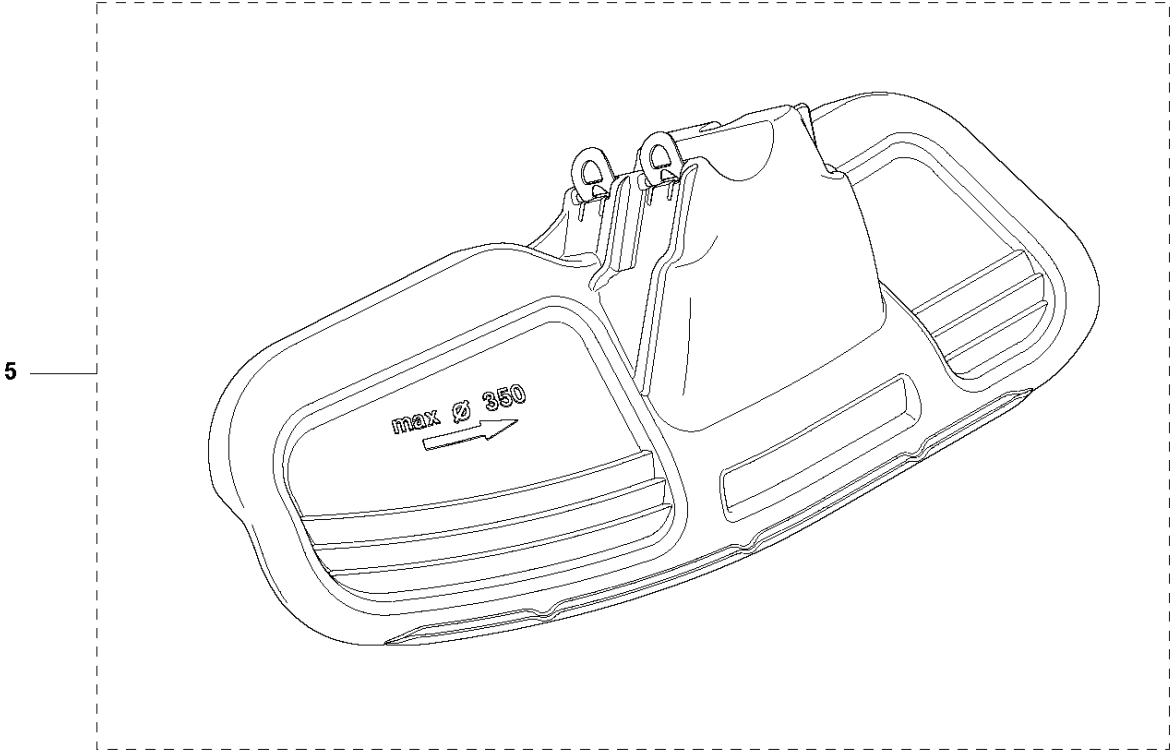

R2 355Rx
ACCESSORIES

ACCESSORIES

355 RX from 2014-12

Ref	Part No	Description	Remark	QTY KIT	
1	544 10 74-02	TRIMMER GUARD	Rx Incl. Pos. 2-4	1	
2	537 28 53-01	BLADE		1	1
3	503 21 07-16	SCREW IHSCT		1	1
4	503 74 29-01	DECAL		1	1
5	544 16 03-01	TRIMMER GUARD	Rx	1