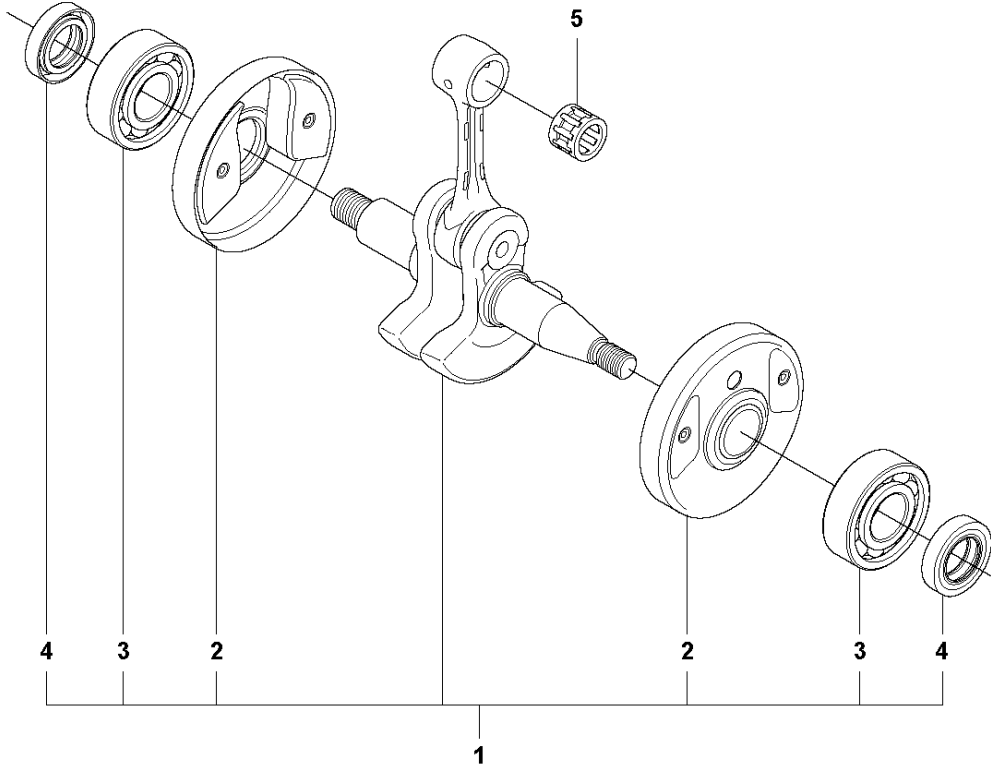

CLUTCH

355 RX from 2014-12

Ref	Part No	Description	Remark	QTY KIT	
1	502 49 35-05	CLUTCH COVER ASSY	Incl. Pos. 2-6	1	
2	738 22 02-19	BALL BEARING		1	1
3	735 31 33-10	CIRCLIP		1	1
4	544 90 81-01	WASHER		1	1
5	544 09 36-01	SPRING PLATE		4	1
6	544 09 35-01	SPACING SLEEVE		4	1
7	503 20 07-78	SCREW IHSCFM		4	
8	544 29 48-01	LOCKING PLATE		1	
9	725 53 72-65	SCREW IHSCM		2	
10	537 40 40-02	CLUTCH ASSY	Incl. Pos. 11-16	1	
11	537 40 37-01	CLUTCH SHOE		1	10
12	505 43 53-01	CLUTCH SPRING	Ø 1.7 mm	3	10
13	537 40 36-01	CLUTCH HUB		1	10
14	544 89 28-01	WASHER		2	10
15	537 13 54-01	BEARING BUSH		3	10
16	503 20 18-02	SCREW EHHM		3	10
17	575 86 16-01	CLUTCH DRUM ASSY		1	
18	735 31 17-00	CIRCLIP		1	

N 355
CRANK SHAFT

CRANKSHAFT

355 RX from 2014-12

Ref	Part No	Description	Remark	QTY KIT	
1	544 95 26-02	CRANKSHAFT	Incl. Pos. 2-4	1	
2	544 01 01-01	CUP		2	1
3	503 25 08-01	BEARING		2	1
4	503 26 02-04	SEALING RING		2	1
5	501 45 16-01	NEEDLE BEARING		1	