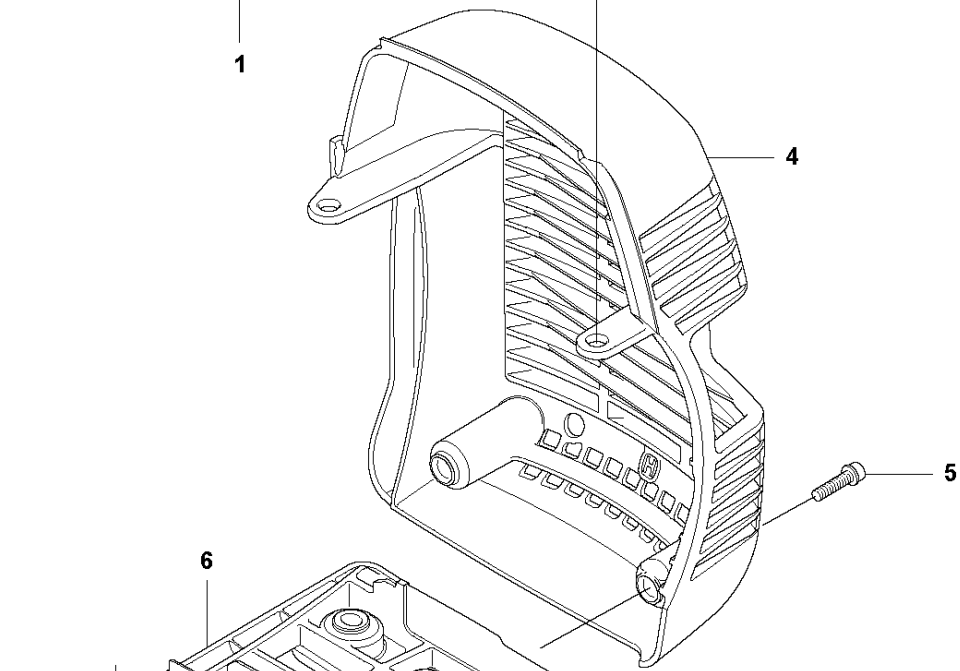

G2 355
CYLINDER COVER

CYLINDER COVER

355 RX from 2014-12

Ref	Part No	Description	Remark	QTY KIT	
1	575 51 14-01	CYLINDER COVER ASSY	Spare part incl. Screws Pos. 2-3	1	
2	573 99 43-04	SCREW IHSCFMO	Captive Screw M5	3	1
3	573 99 43-01	SCREW IHSCFMO	Captive Screw M5	1	1
4	544 08 43-01	HEAT PROTECTOR		1	
5	503 20 07-76	SCREW IHSCFM		2	
6	505 49 26-01	PROTECTIVE COVER		1	
7	503 20 07-76	SCREW IHSCFM		2	
8	544 24 91-04	LABEL	Rx	1	
8	544 24 91-01	LABEL	Fx	1	
8	544 24 91-02	LABEL	FxT	1	
8	544 24 91-05	LABEL	FRM	1