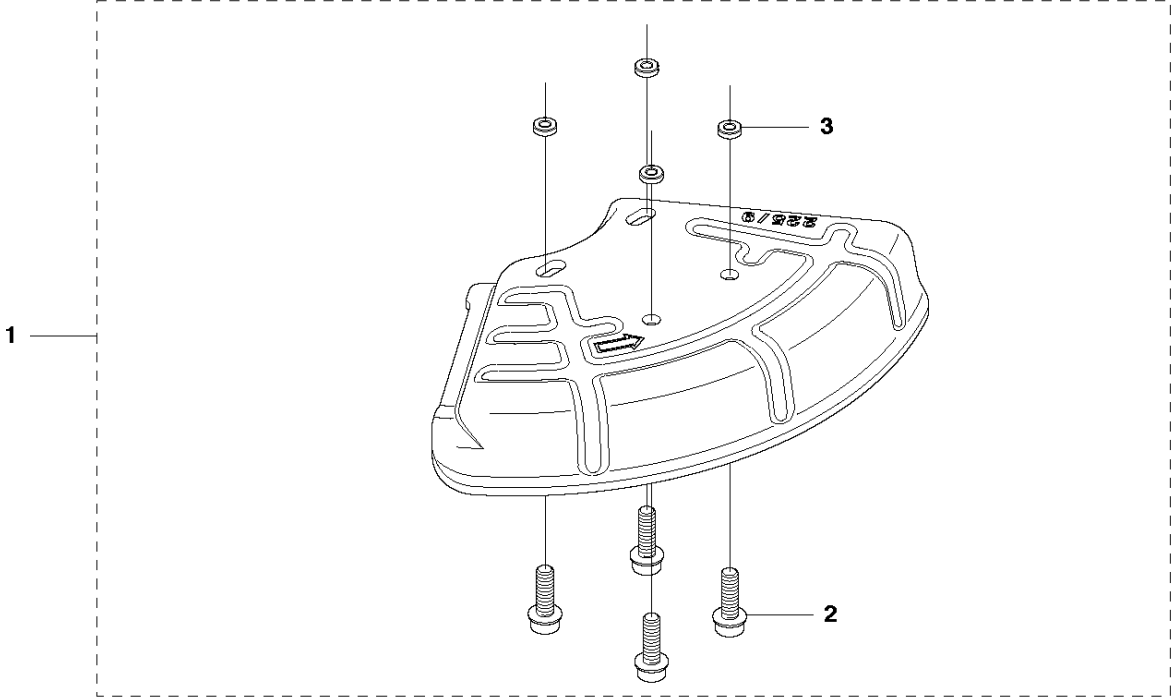

R3 355
ACCESSORIES

ACCESSORIES

355 RX from 2014-12

Ref	Part No	Description	Remark	QTY	KIT
1	574 50 67-02	SAW BLADE GUARD	Fx, FxT Incl. Pos. 2-3	1	
2	503 20 03-16	SCREW IHSCFM		4	1
3	574 03 95-01	LOCKING NUT		4	1