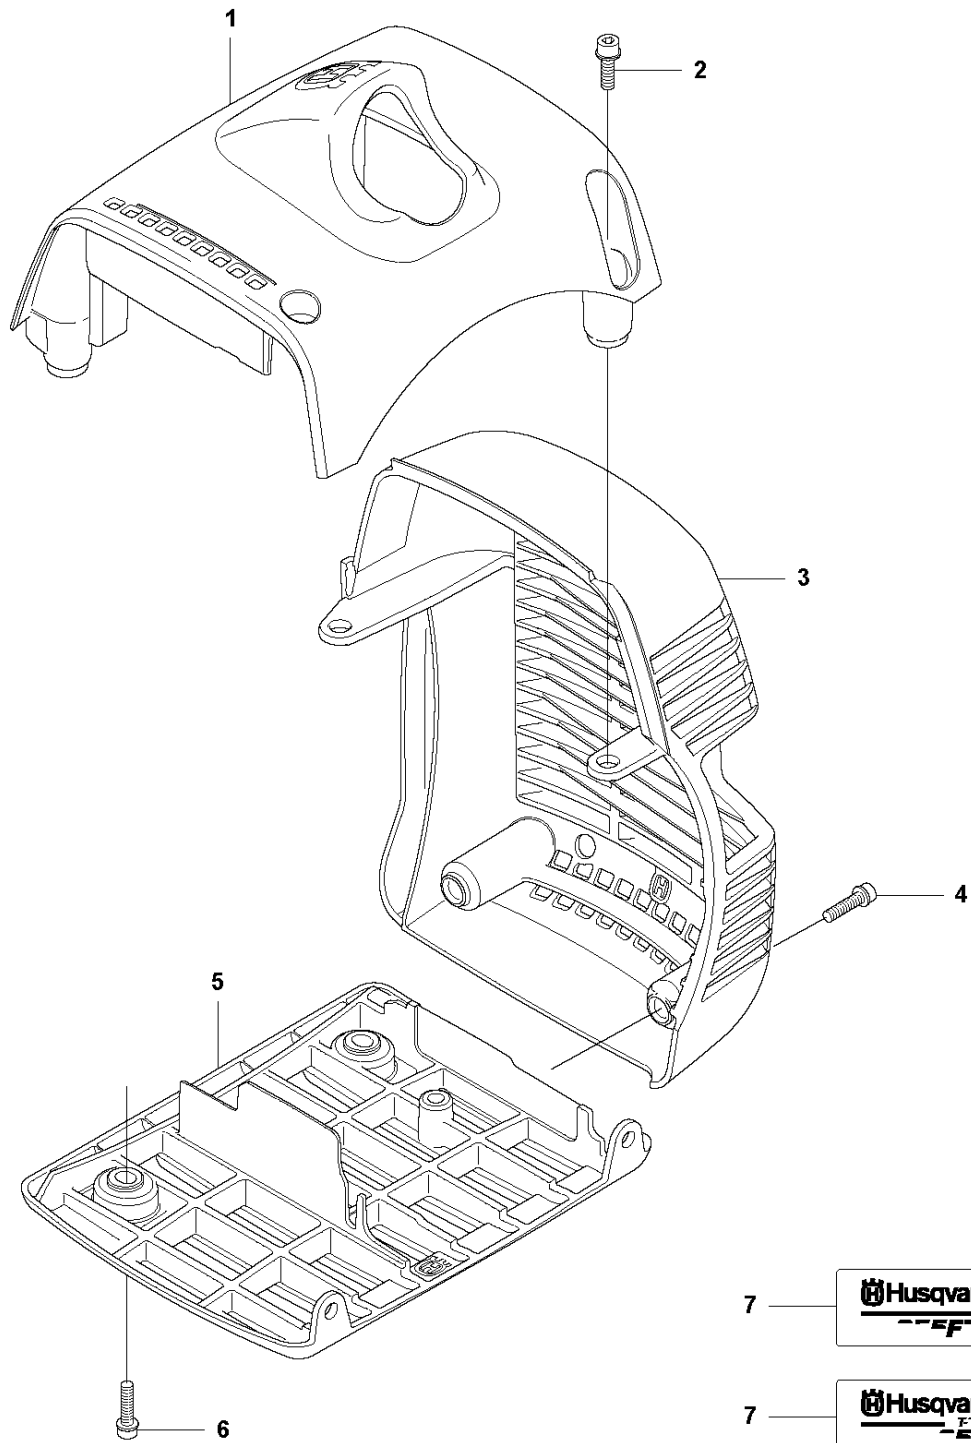

G1 355
CYLINDER COVER

CYLINDER COVER

355 RX from 2014-12

Ref	Part No	Description	Remark	QTY KIT
1	544 08 12-02	CYLINDER COVER		1
2	503 20 07-76	SCREW IHSCFM		4
3	544 08 43-01	HEAT PROTECTOR		1
4	503 20 07-76	SCREW IHSCFM		2
5	505 49 26-01	PROTECTIVE COVER		1
6	503 20 07-76	SCREW IHSCFM		2
7	544 24 91-04	LABEL	Rx	1
7	544 24 91-01	LABEL	Fx	1
7	544 24 91-02	LABEL	FxT	1
7	544 24 91-05	LABEL	FRM	1