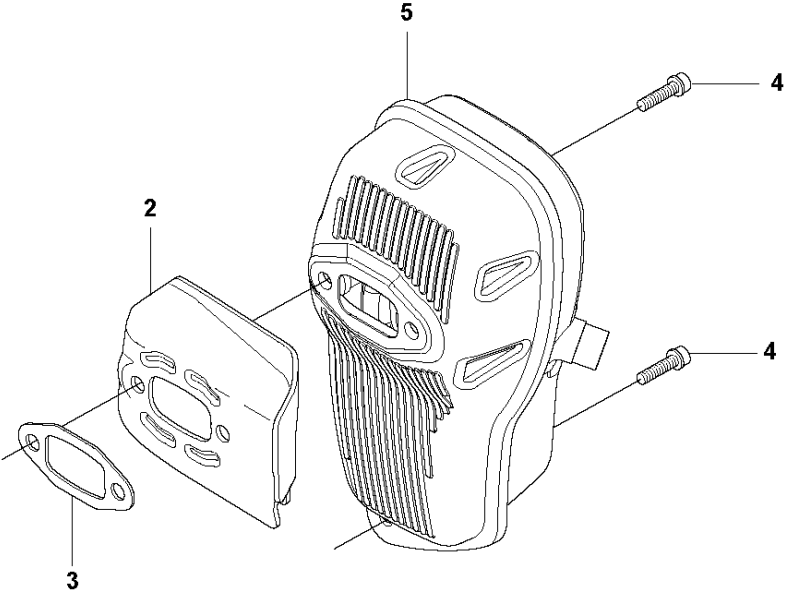

H 355
MUFFLER

MUFFLER

355 RX from 2014-12

Ref	Part No	Description	Remark	QTY KIT
1	537 36 03-01	MUFFLER ASSY	Mesh	1
2	537 34 57-01	PLATE		1
3	503 82 11-01	GASKET		1
4	503 20 02-20	SCREW IHSCFM		3
5	504 03 79-01	MUFFLER	Pipe	1