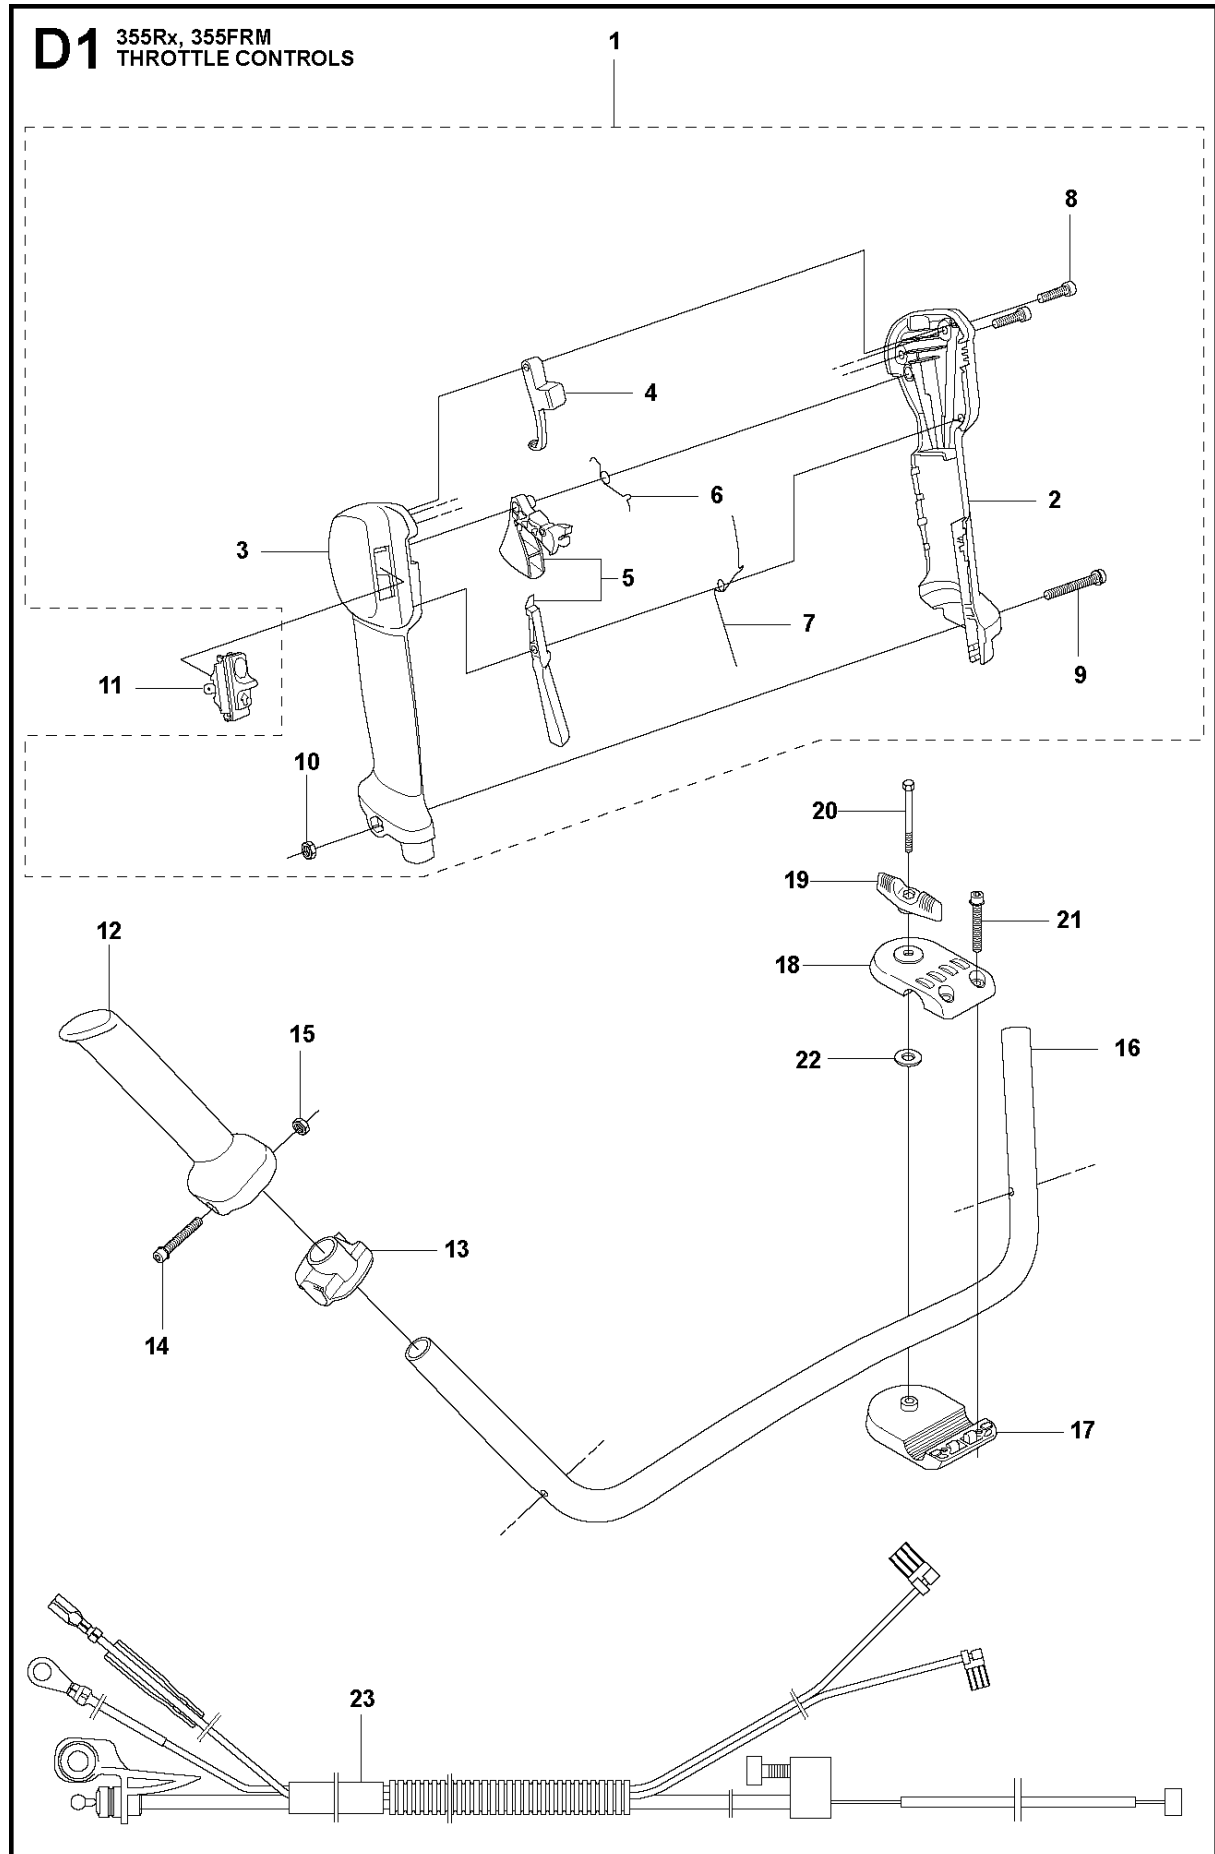

THROTTLE CONTROLS

355 RX from 2014-12

Ref	Part No	Description	Remark	QTY	KIT
1	504 20 98-04	THROTTLE HANDLE ASSY	Incl. Pos. 2-10	1	
2	537 18 08-11	HANDLE HALF		1	1
3	537 18 07-11	HANDLE HALF		1	1
4	537 16 07-01	STARTER THROTTLE LOC		1	1
5	506 49 77-01	THROTTLE CONTROL	Kit	1	1
6	537 17 42-01	SPRING THROTTLE TRIG		1	1
7	537 17 43-01	SPRING		1	1
8	503 21 66-18	SCREW IHSC T		2	1
9	503 20 07-35	SCREW IHSCFM		1	1
10	503 22 10-13	HEXAGON NUT		1	1
11	537 41 90-01	SWITCH		1	
12	537 17 28-03	HANDLE		1	
13	537 17 29-02	BRACKET		1	
14	503 20 02-45	SCREW IHSCFM		1	
15	731 23 14-05	HEXAGON NUT		1	
16	503 95 86-03	HANDLEBAR		1	
17	537 12 91-01	HANDLEBAR BRACKET		1	
18	537 12 90-01	HANDLEBAR BRACKET		1	
19	502 20 38-01	KNOB		1	
20	725 23 84-85	SCREW EHHM		1	
21	503 20 07-78	SCREW IHSCFM		2	
22	502 28 21-01	WASHER		1	
23	544 20 31-01	WIRING	Rx, FRM	1	
23	544 20 31-02	WIRING	Only for model Fx. (Canada)	1