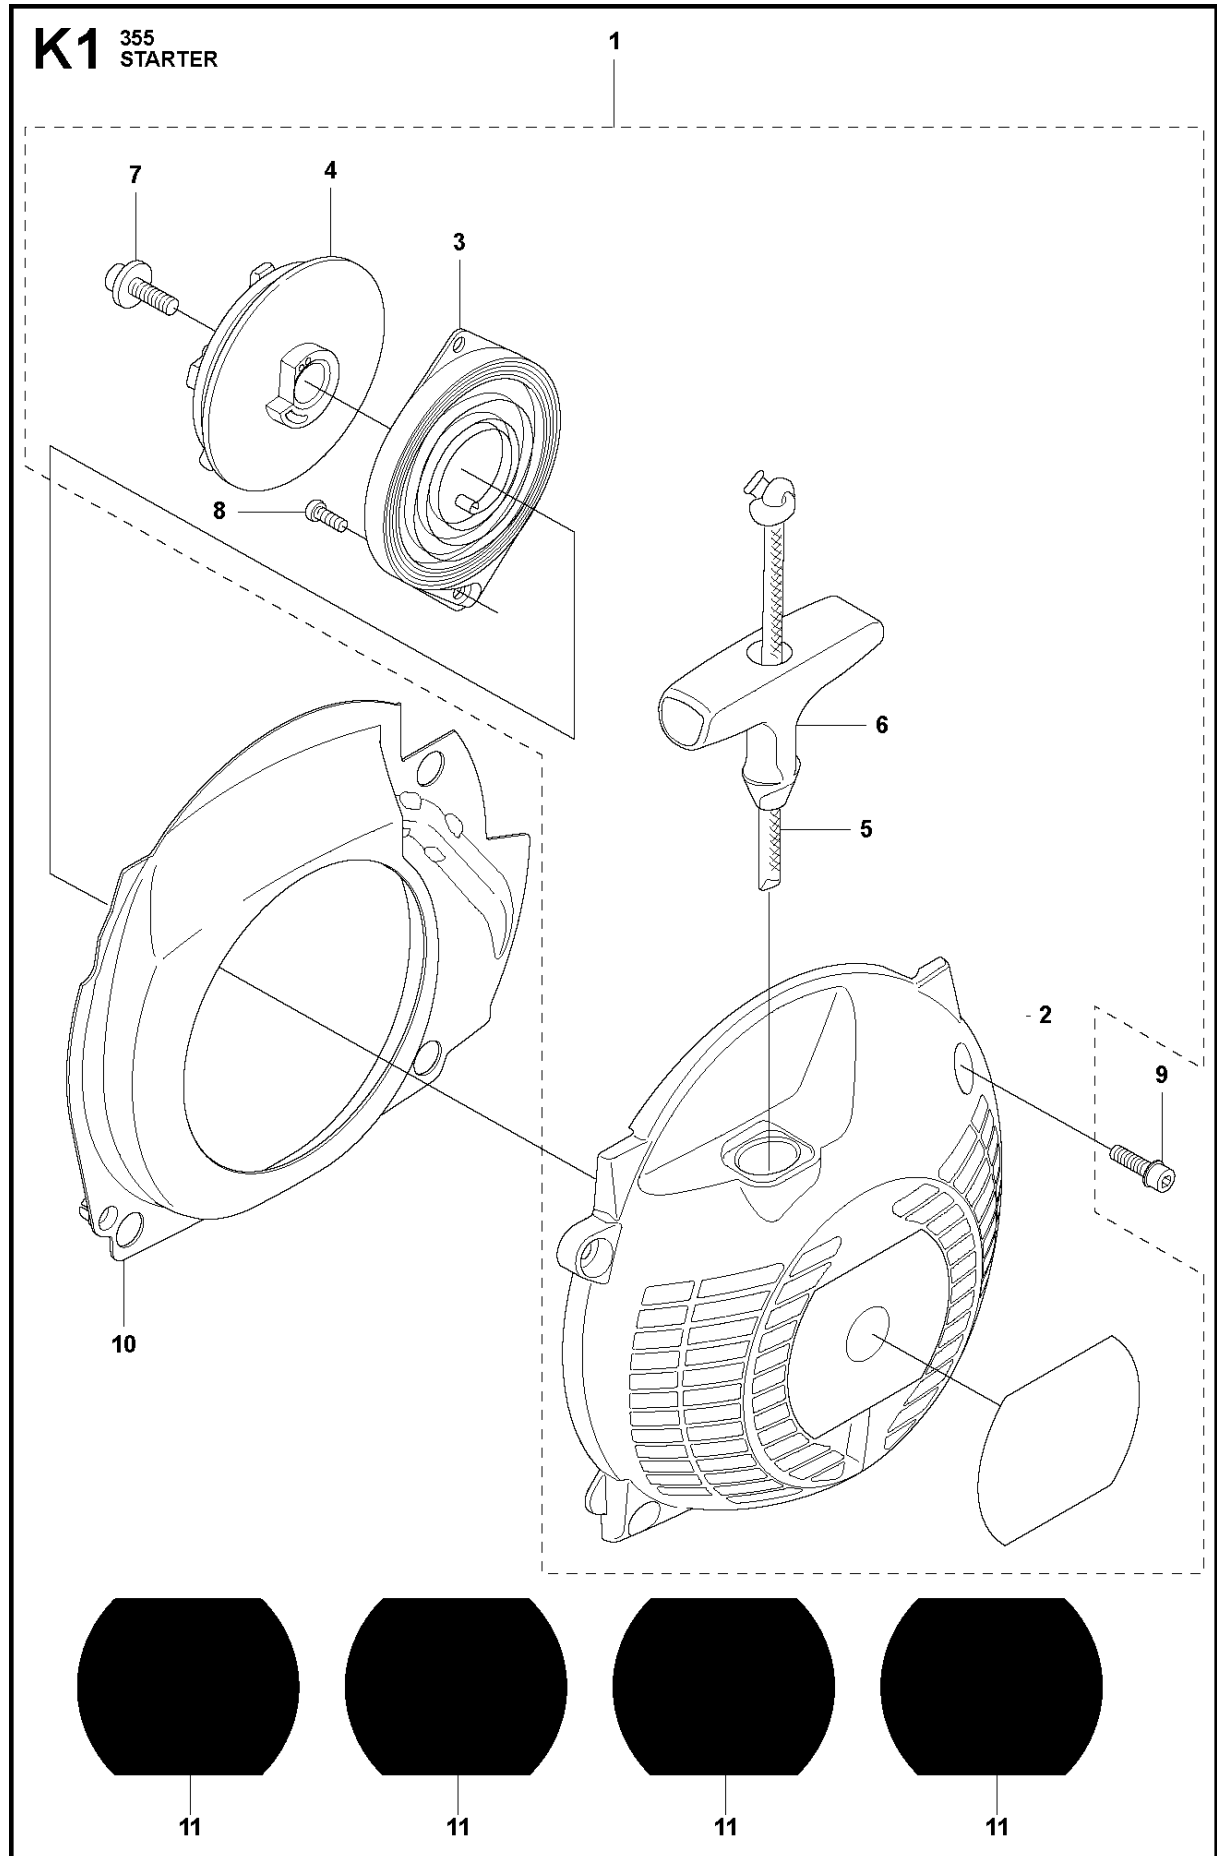

STARTER

355 RX from 2014-12

Ref	Part No	Description	Remark	QTY	KIT
1	537 34 54-01	STARTER	Incl. Pos. 2-8	1	
2	544 09 58-01	STARTER HOUSING		1	1
3	502 20 06-01	SPRING CASSETTE ASSY		1	1
4	503 95 73-01	STARTER PULLEY		1	1
5	505 30 51-25	STARTER CORD		1	1
6	537 23 25-01	STARTER HANDLE		1	1
7	503 21 69-16	SCREW IHST		1	1
8	503 21 29-06	SCREW CCRPANT		2	1
9	503 20 07-76	SCREW IHSCFM		4	
10	537 34 56-01	AIR CONDUCTOR		1	
11	544 24 90-04	LABEL	Rx	1	
11	544 24 90-01	LABEL	Fx	1	
11	544 24 90-02	LABEL	FxT	1	
11	544 24 90-05	LABEL	FRM	1