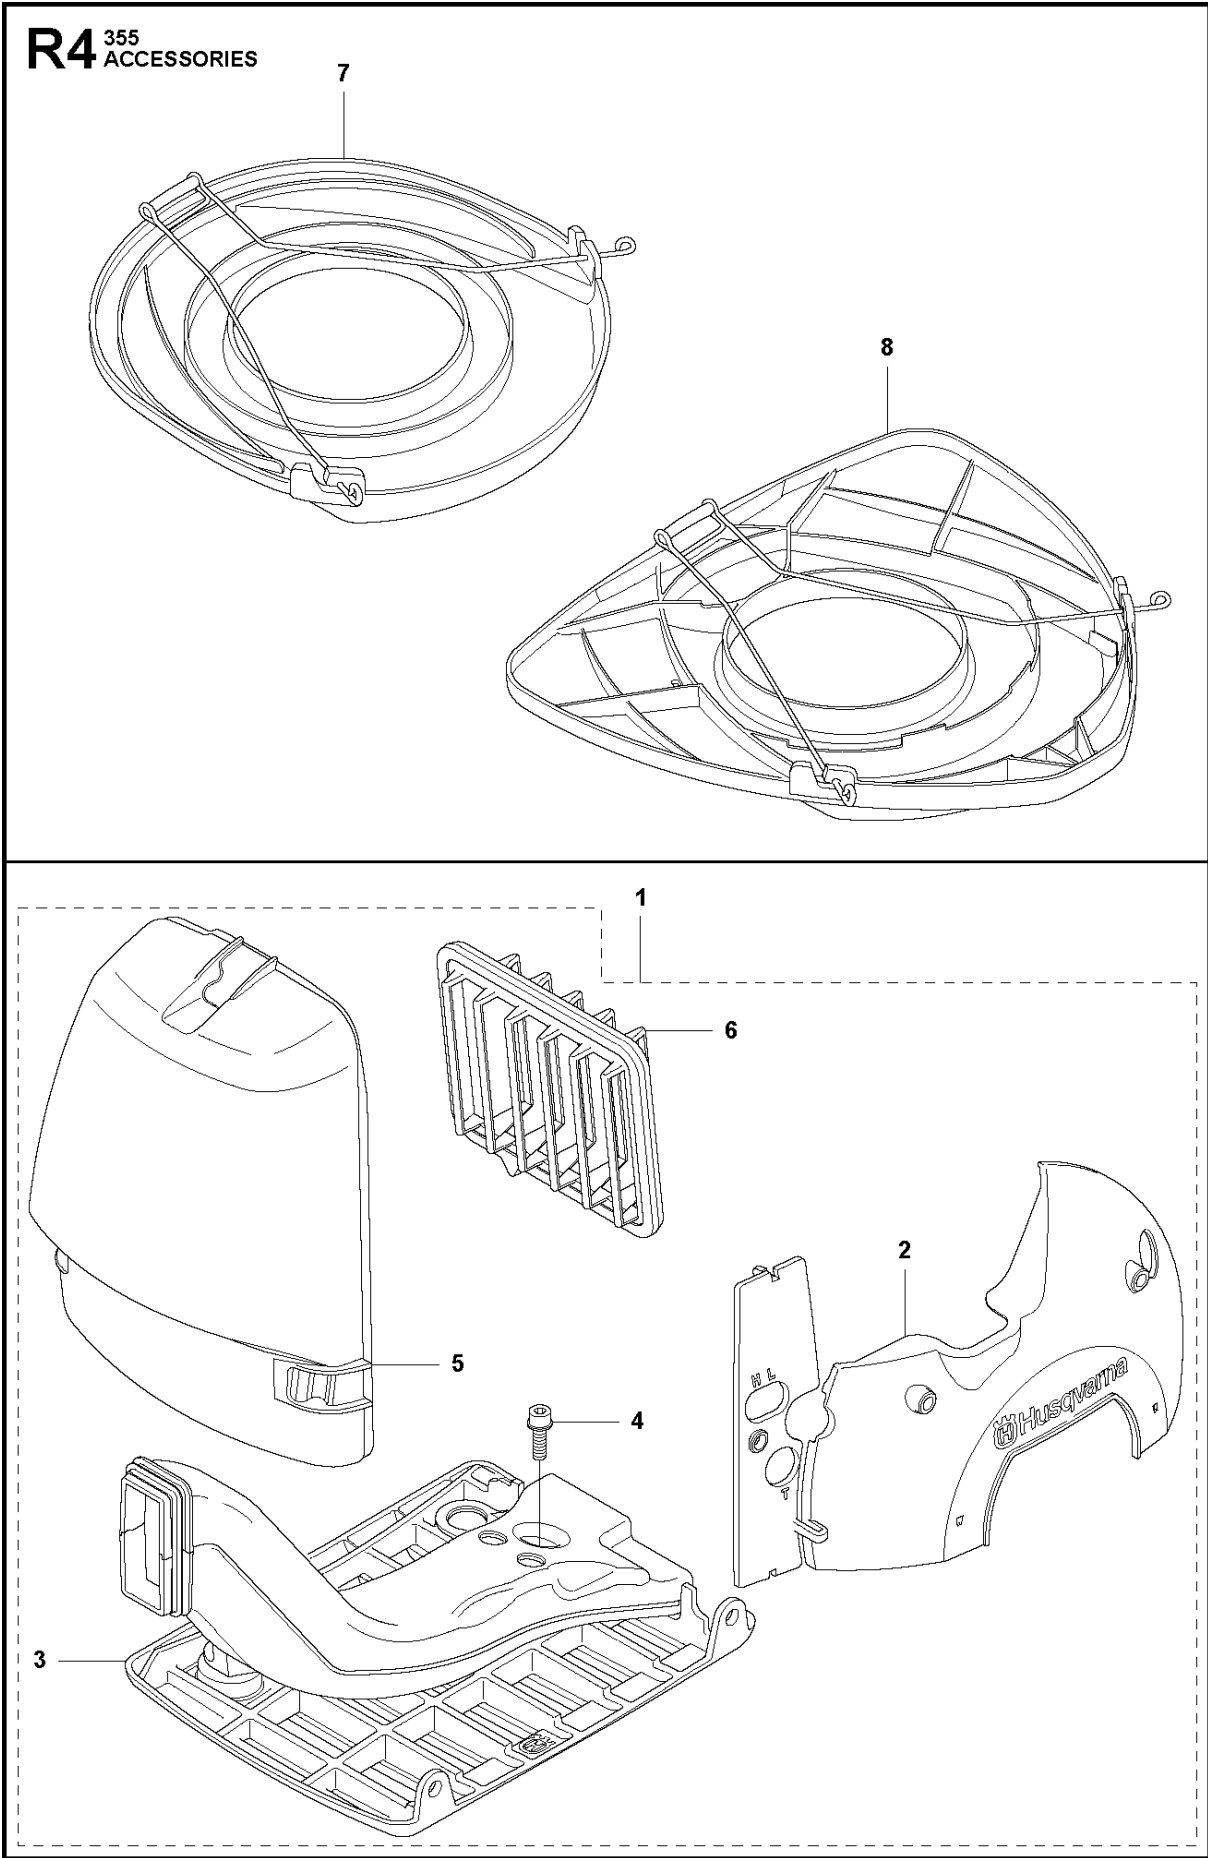

R6 355Rx
ACCESSORIES

ACCESSORIES

355 RX from 2014-12

Ref	Part No	Description	Remark	QTY KIT	
1	502 43 55-01	SAW BLADE GUARD	Incl. Pos. 2-7	1	
2	544 83 69-01	ADAPTER		1	1
3	574 52 03-01	CLAMP	Spare part incl. Screws Pos. 3	1	1
4	573 99 43-04	SCREW IHSCFMO	Captive Screw M5	2	1, 3
5	574 50 67-02	SAW BLADE GUARD	Incl. Pos. 6-7	1	1
6	503 20 03-16	SCREW IHSCFM		4	1, 5
7	574 03 95-01	LOCKING NUT		4	1, 5