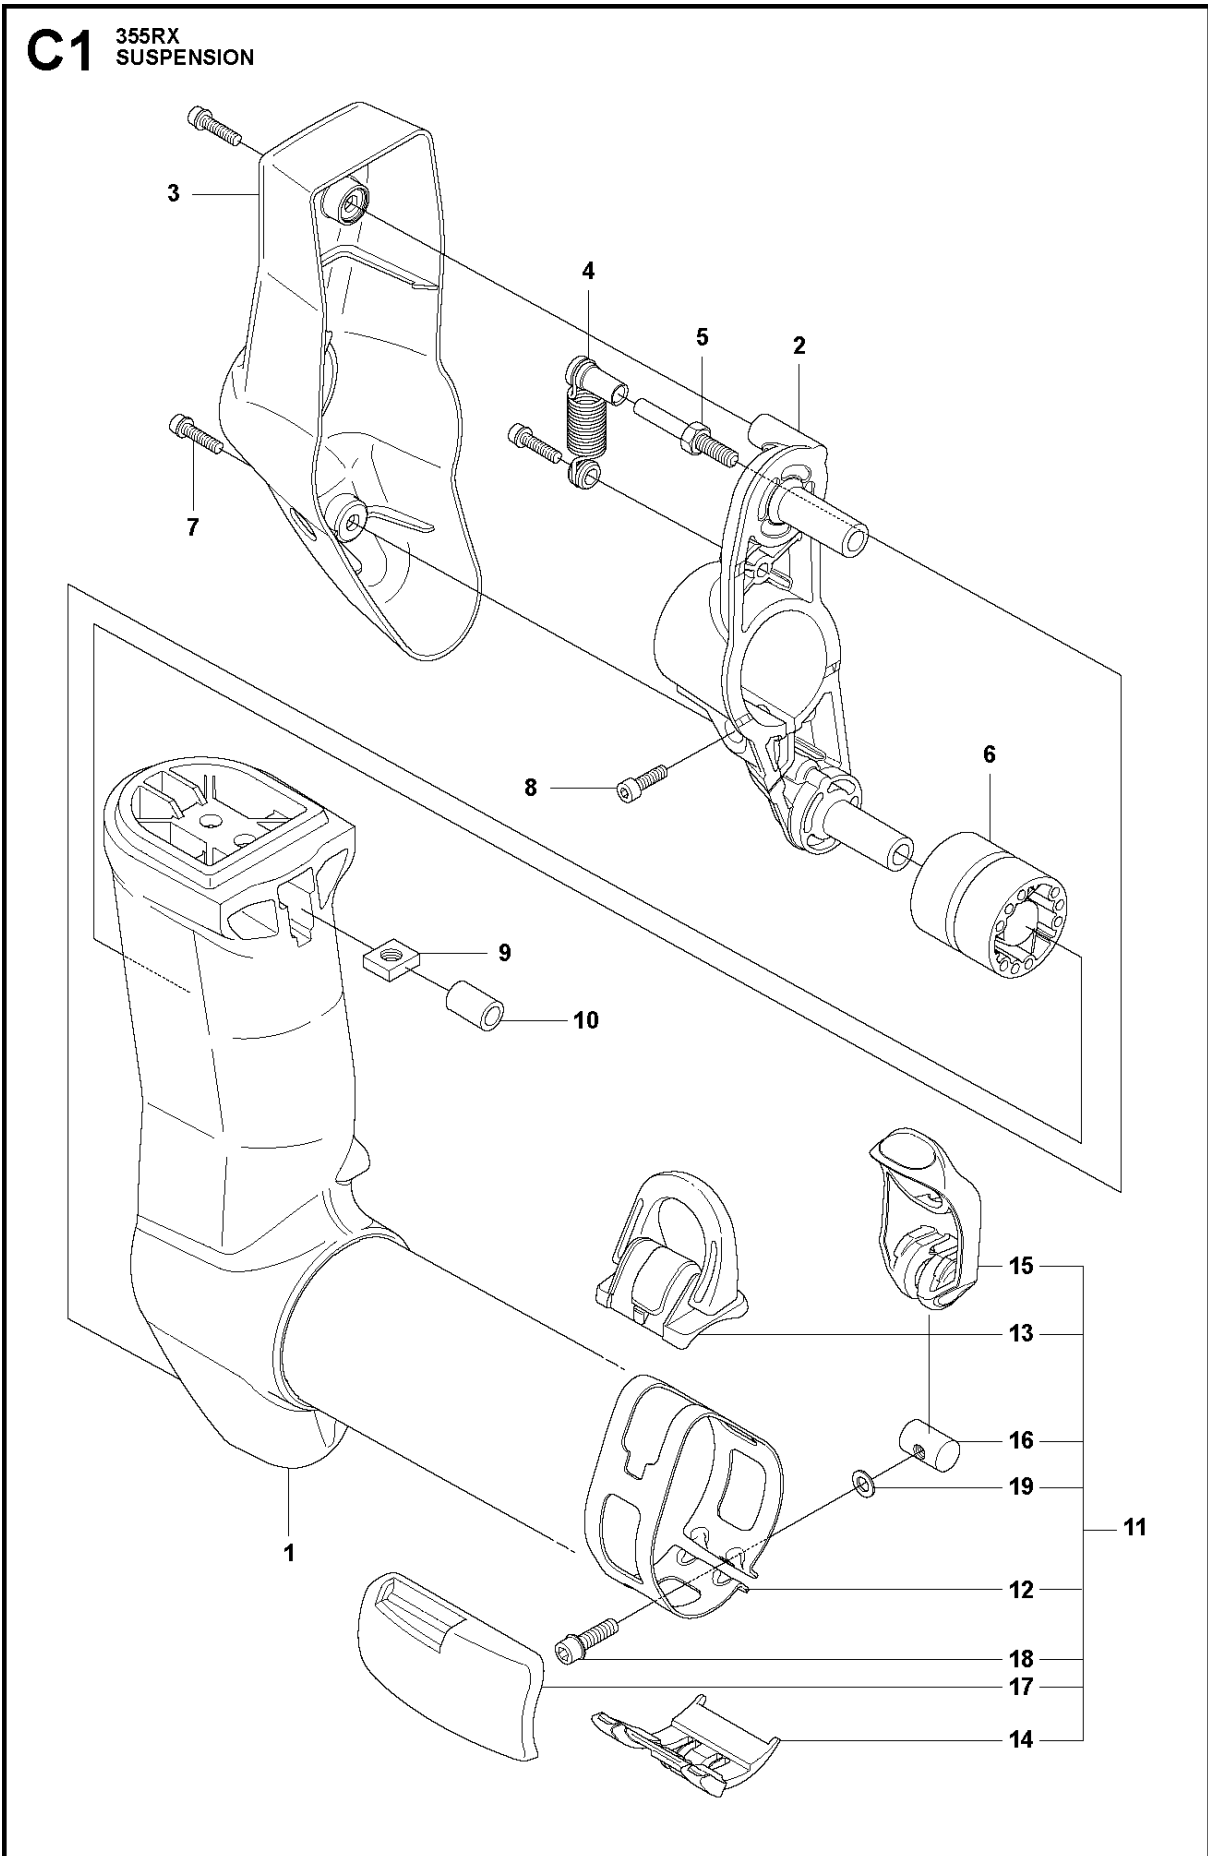

SUSPENSION

355 RX from 2014-12

Ref	Part No	Description	Remark	QTY	KIT
1	544 40 16-01	SUSPENSION		1	
2	544 37 83-01	RETAINER		1	
3	544 37 85-01	COVER		1	
4	506 06 88-01	SPRING		1	
5	544 36 77-01	PARALLEL PIN		1	
6	544 23 09-01	ANTIVIBRATION ELEMENT		2	
7	503 20 07-74	SCREW IHSCFM		3	
8	725 53 72-65	SCREW IHSCM		1	
9	502 19 71-01	SQUARE NUT		1	
10	503 85 73-02	COVER		1	
11	504 02 38-01	LOOP	Incl. Pos. 12-19	1	
12	537 39 57-01	BAND		1	11
13	537 20 18-03	LOOP		1	11
14	537 42 74-01	GUIDE RAIL		1	11
15	537 42 70-01	LEVER		1	11
16	537 42 73-01	NUT		1	11
17	544 25 07-01	WEAR PROTECTION		1	11
18	503 20 07-25	SCREW IHSCFM		1	11
19	503 23 00-11	WASHER		1	11