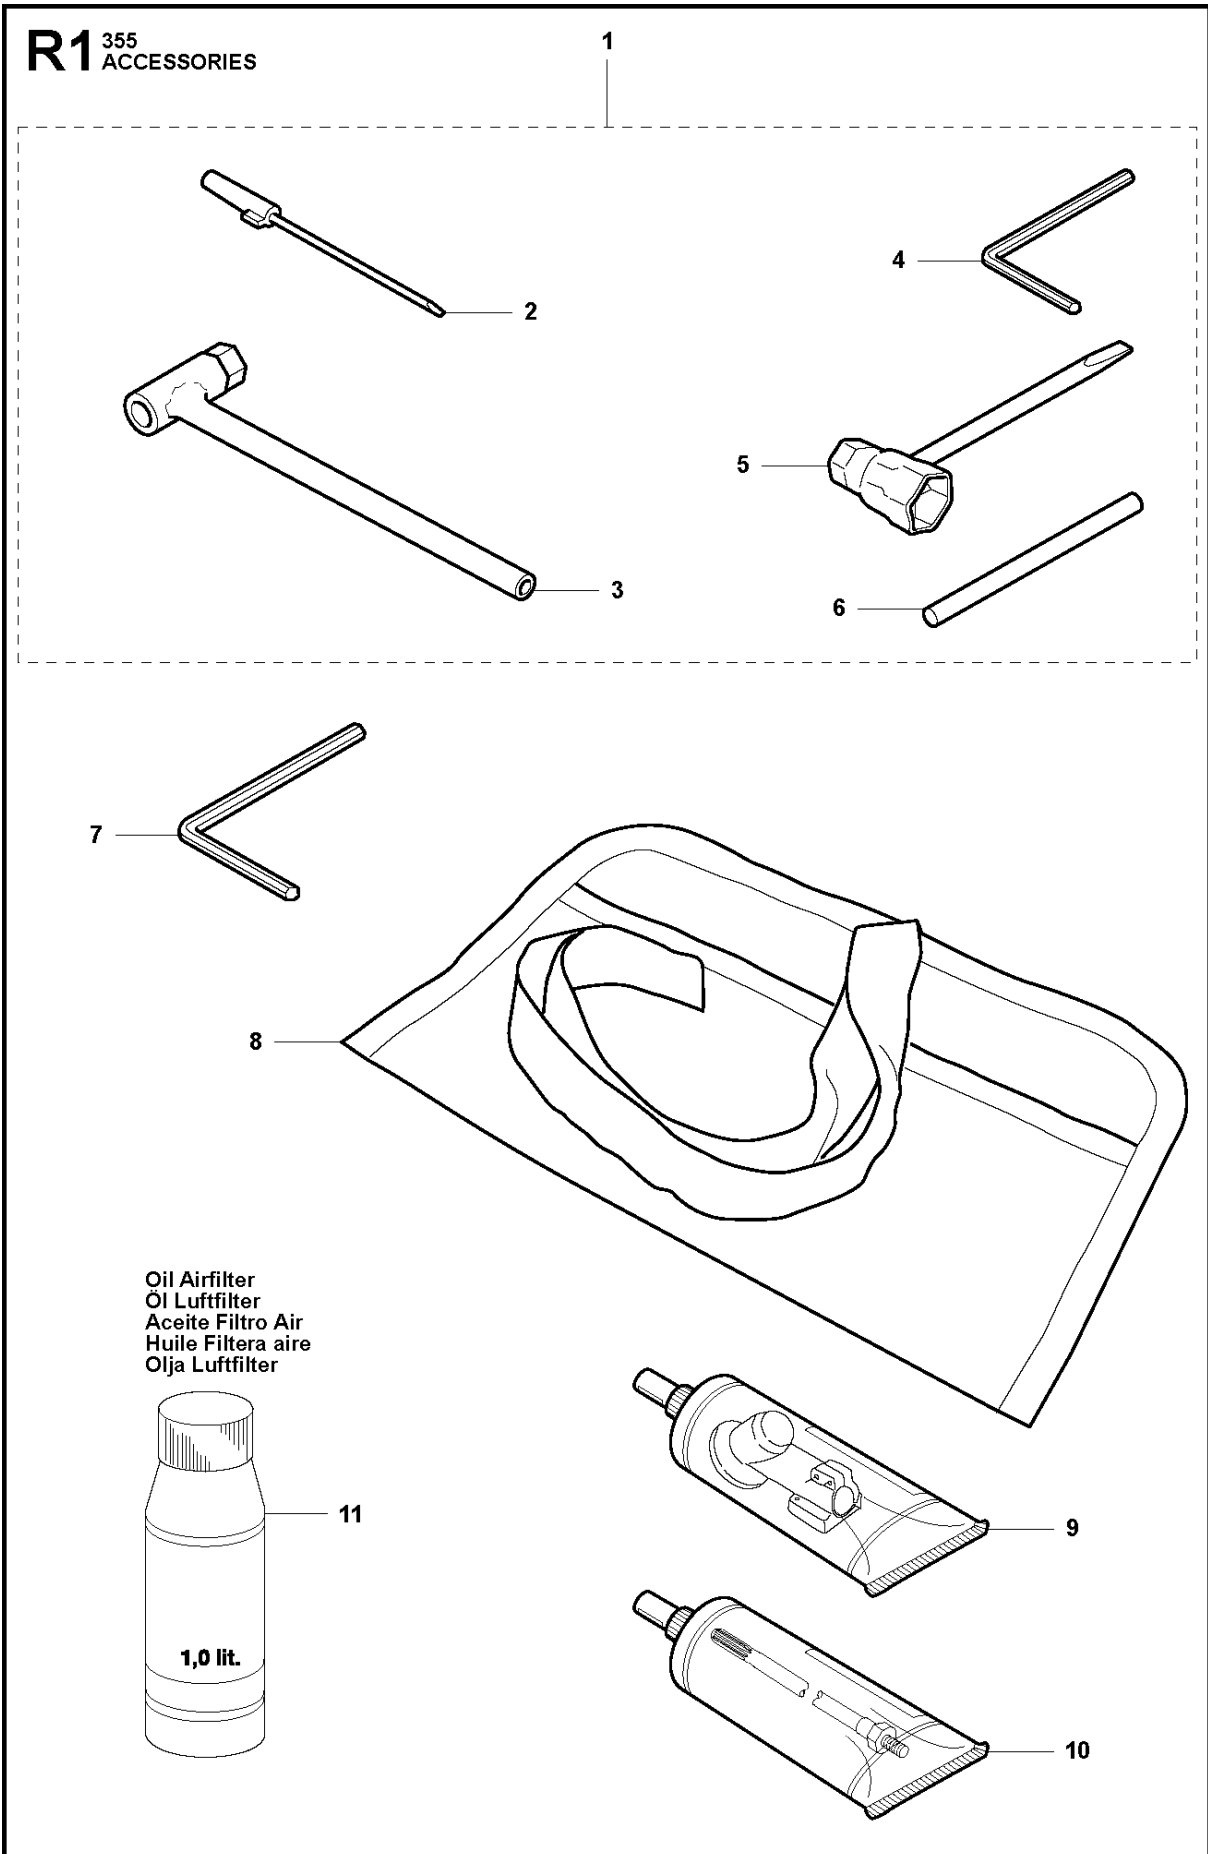

ACCESSORIES

355 RX from 2014-12

Ref	Part No	Description	Remark	QTY KIT	
1	502 21 60-15	ACCESSORY BAG	Pos. 2-6	1	
2	501 60 02-03	SCREWDRIVER		1	1
3	502 11 46-03	KEY		1	1
4	502 21 58-01	WRENCH	4mm	1	1
5	501 69 17-01	COMBINATION WRENCH		1	1
6	502 28 59-01	STOP		1	1
7	503 55 86-05	SPANNER	5mm	1	
8	501 19 22-01	TOOL		1	
9	503 97 64-01	GREASE		1	
10	503 80 17-01	GREASE		1	
11	531 00 92-48	FILTER OIL	Filter oil	1