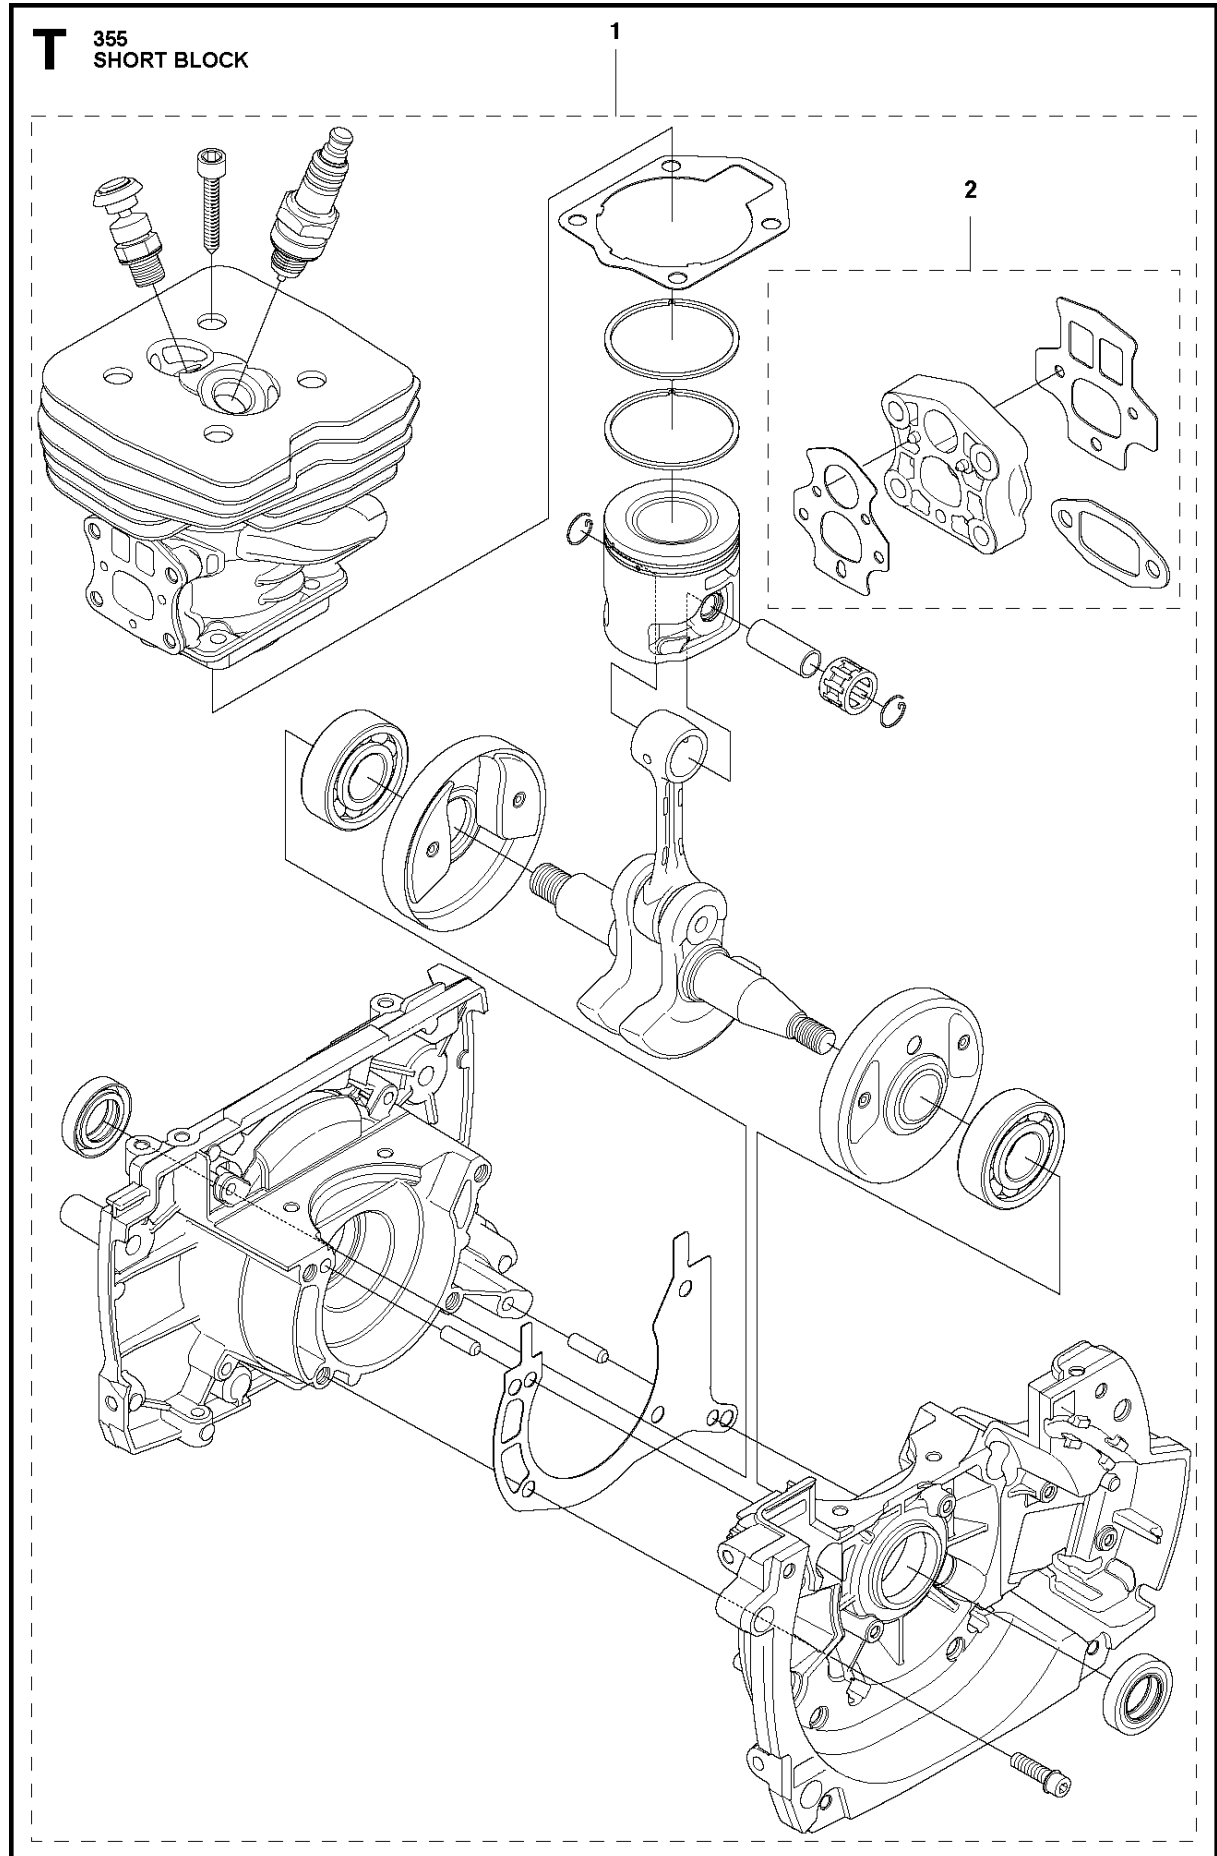

SHORT BLOCK

355 RX from 2014-12

Ref	Part No	Description	Remark	QTY	KIT
1	576 79 88-01	SHORT BLOCK	Assembled	1	
2	576 79 87-01	GASKET KIT		1	1