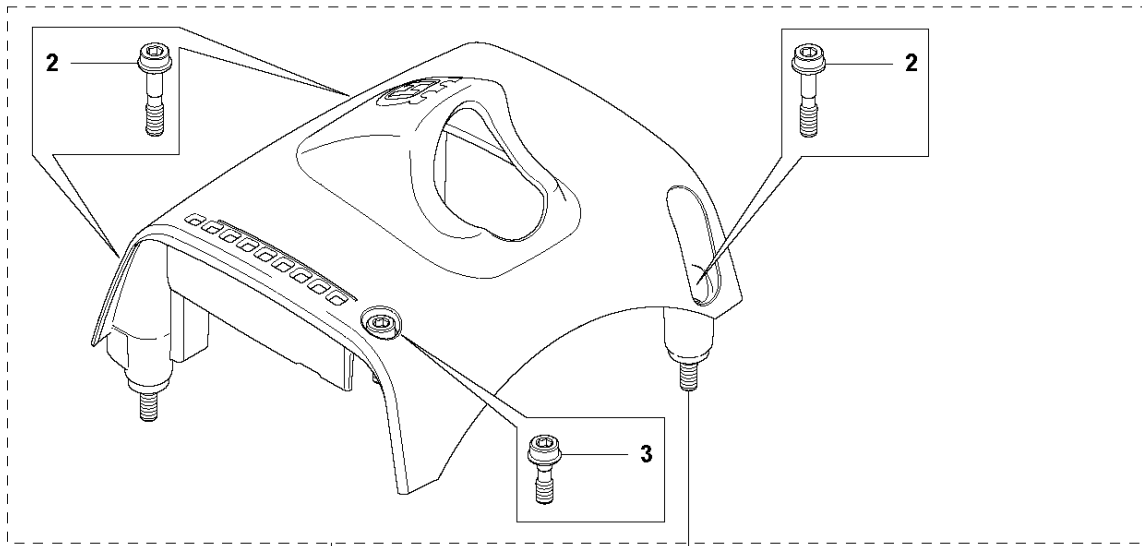

G2 355
CYLINDER COVER

CYLINDER COVER

355 RX from 2014-12

Ref	Part No	Description	Remark	QTY KIT	
1	575 51 14-01	CYLINDER COVER ASSY	Spare part incl. Screws Pos. 2-3	1	
2	573 99 43-04	SCREW IHSCFMO	Captive Screw M5	3	1
3	573 99 43-01	SCREW IHSCFMO	Captive Screw M5	1	1
4	544 08 43-01	HEAT PROTECTOR		1	
5	503 20 07-76	SCREW IHSCFM		2	
6	505 49 26-01	PROTECTIVE COVER		1	
7	503 20 07-76	SCREW IHSCFM		2	
8	544 24 91-04	LABEL	Rx	1	
8	544 24 91-01	LABEL	Fx	1	
8	544 24 91-02	LABEL	FxT	1	
8	544 24 91-05	LABEL	FRM	1