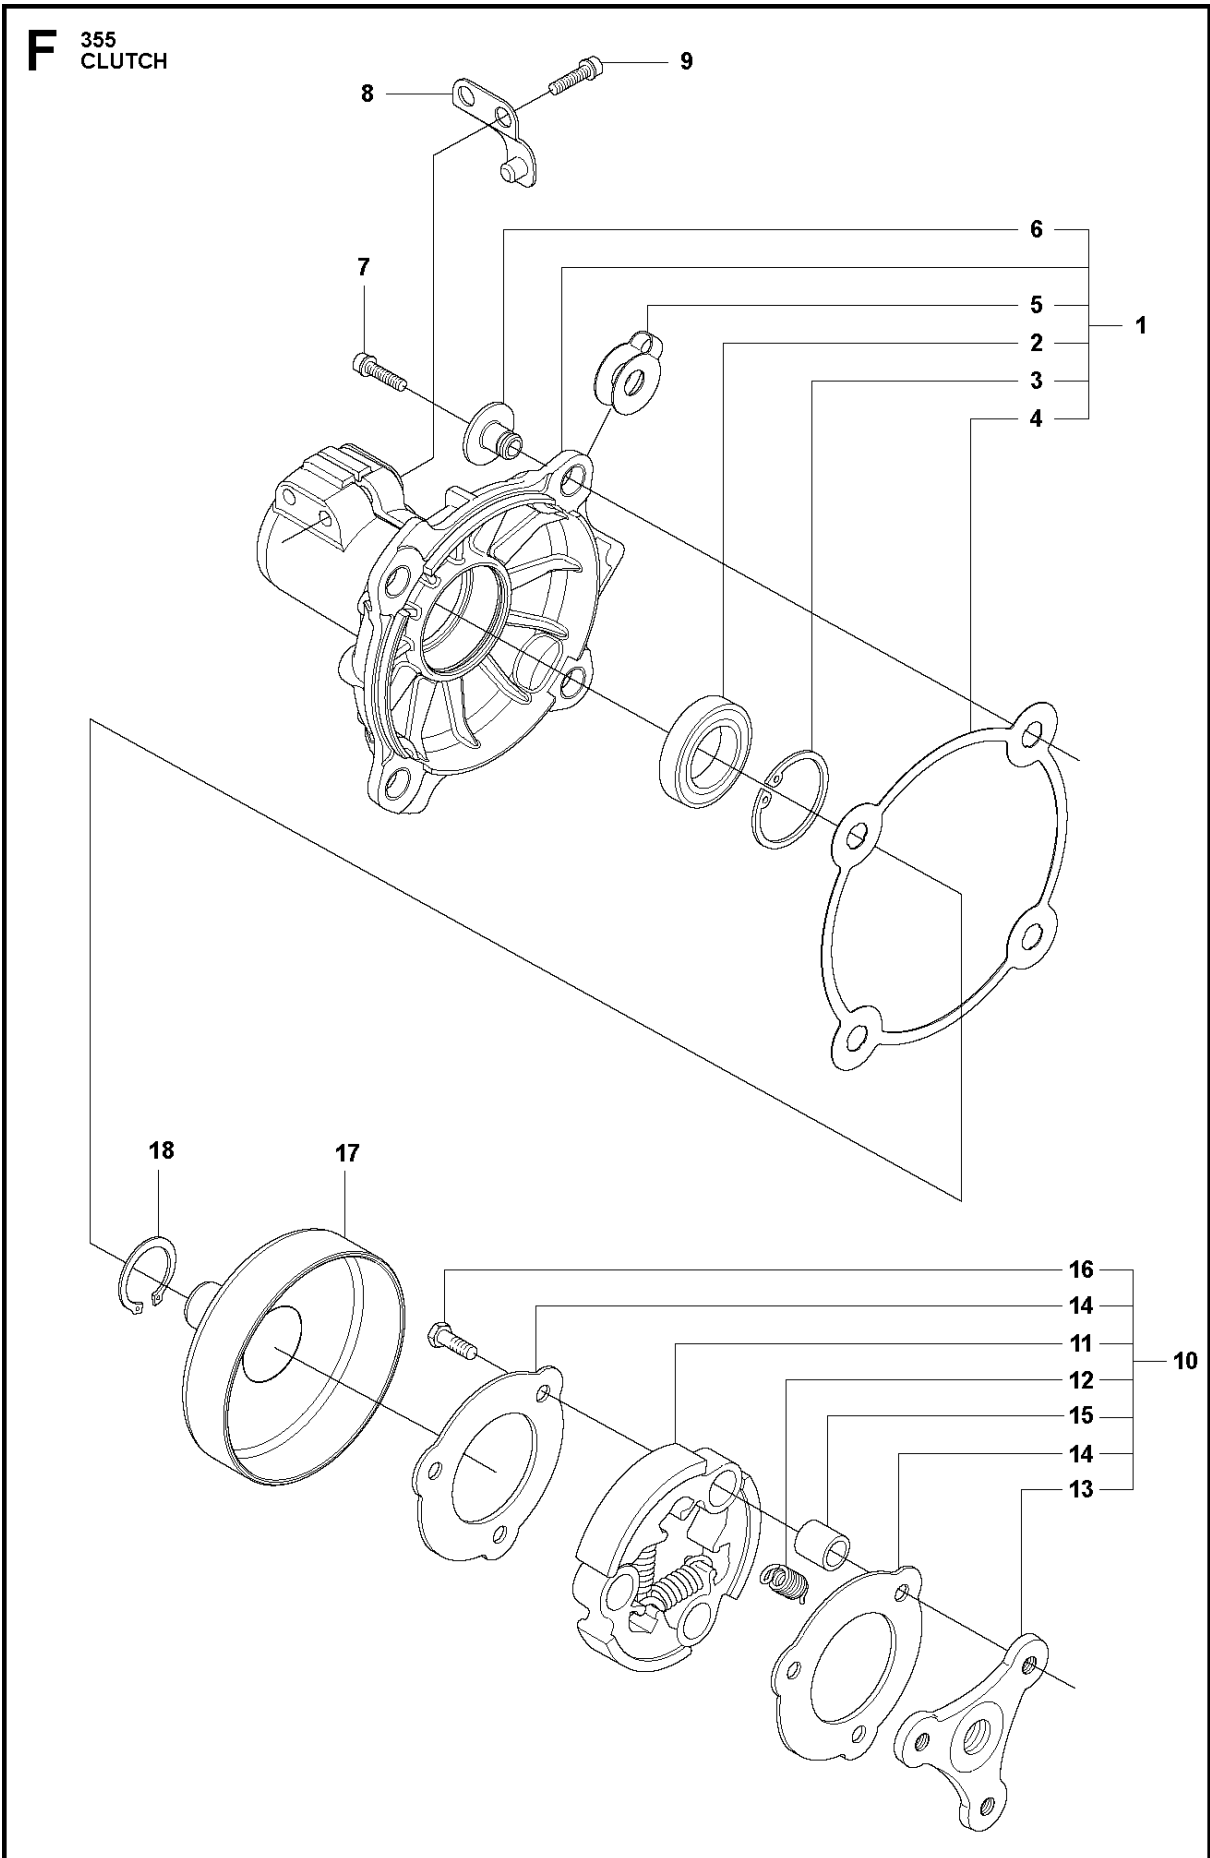

CLUTCH

355 RX from 2014-12

Ref	Part No	Description	Remark	QTY KIT	
1	502 49 35-05	CLUTCH COVER ASSY	Incl. Pos. 2-6	1	
2	738 22 02-19	BALL BEARING		1	1
3	735 31 33-10	CIRCLIP		1	1
4	544 90 81-01	WASHER		1	1
5	544 09 36-01	SPRING PLATE		4	1
6	544 09 35-01	SPACING SLEEVE		4	1
7	503 20 07-78	SCREW IHSCFM		4	
8	544 29 48-01	LOCKING PLATE		1	
9	725 53 72-65	SCREW IHSCM		2	
10	537 40 40-02	CLUTCH ASSY	Incl. Pos. 11-16	1	
11	537 40 37-01	CLUTCH SHOE		1	10
12	505 43 53-01	CLUTCH SPRING	Ø 1.7 mm	3	10
13	537 40 36-01	CLUTCH HUB		1	10
14	544 89 28-01	WASHER		2	10
15	537 13 54-01	BEARING BUSH		3	10
16	503 20 18-02	SCREW EHHM		3	10
17	575 86 16-01	CLUTCH DRUM ASSY		1	
18	735 31 17-00	CIRCLIP		1