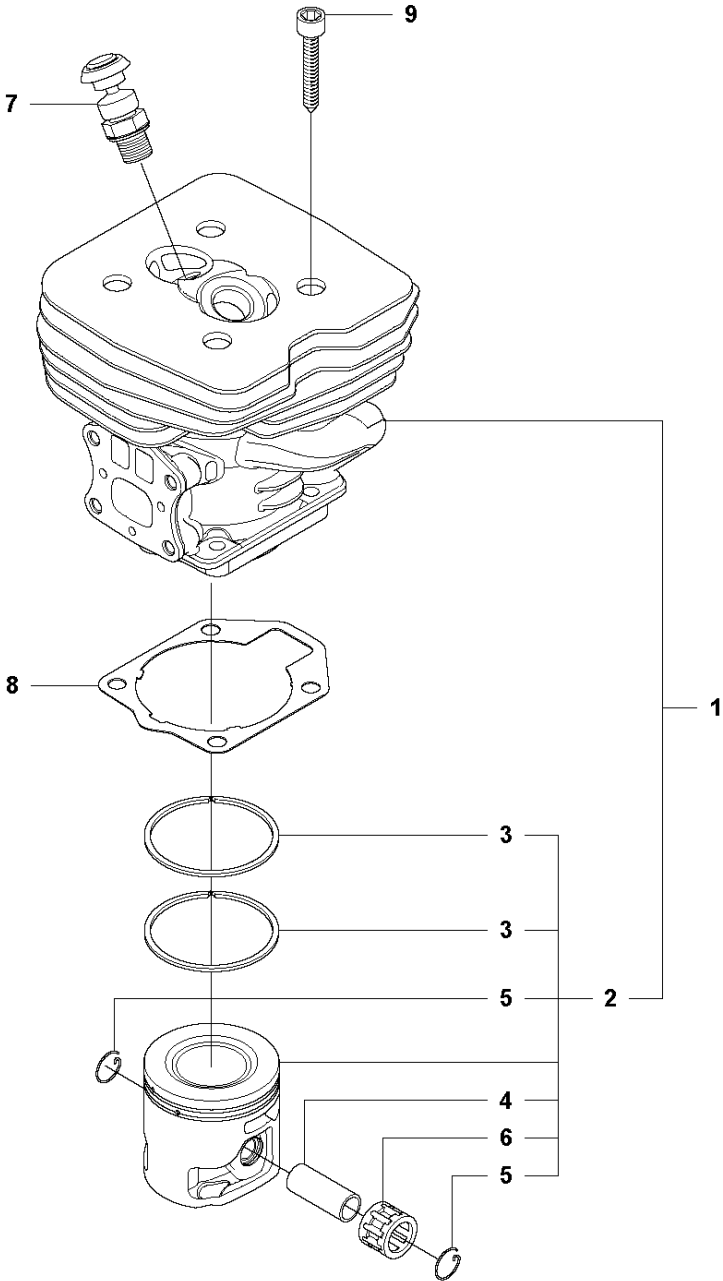

G2 355
CYLINDER COVER

CYLINDER COVER

355 RX from 2014-12

Ref	Part No	Description	Remark	QTY KIT	
1	575 51 14-01	CYLINDER COVER ASSY	Spare part incl. Screws Pos. 2-3	1	
2	573 99 43-04	SCREW IHSCFMO	Captive Screw M5	3	1
3	573 99 43-01	SCREW IHSCFMO	Captive Screw M5	1	1
4	544 08 43-01	HEAT PROTECTOR		1	
5	503 20 07-76	SCREW IHSCFM		2	
6	505 49 26-01	PROTECTIVE COVER		1	
7	503 20 07-76	SCREW IHSCFM		2	
8	544 24 91-04	LABEL	Rx	1	
8	544 24 91-01	LABEL	Fx	1	
8	544 24 91-02	LABEL	FxT	1	
8	544 24 91-05	LABEL	FRM	1	

M 355
CYLINDER & PISTON

CYLINDER PISTON

355 RX from 2014-12

Ref	Part No	Description	Remark	QTY	KIT
1	544 98 60-02	CYLINDER ASSY	Incl. Pos. 2-6	1	
2	576 95 48-01	PISTON ASSY	Incl. Pos. 3-6	1	1
3	502 65 39-01	PISTON RING		2	1, 2
4	505 49 57-01	PISTON PIN		1	1, 2
5	505 49 58-01	CIRCLIP		2	1, 2
6	503 25 63-01	NEEDLE BEARING		1	1, 2
7	544 20 00-01	DECOMPRESSION VALVE		1	
8	537 34 68-01	GASKET		1	
9	725 53 33-55	SCREW IHSCM		4	