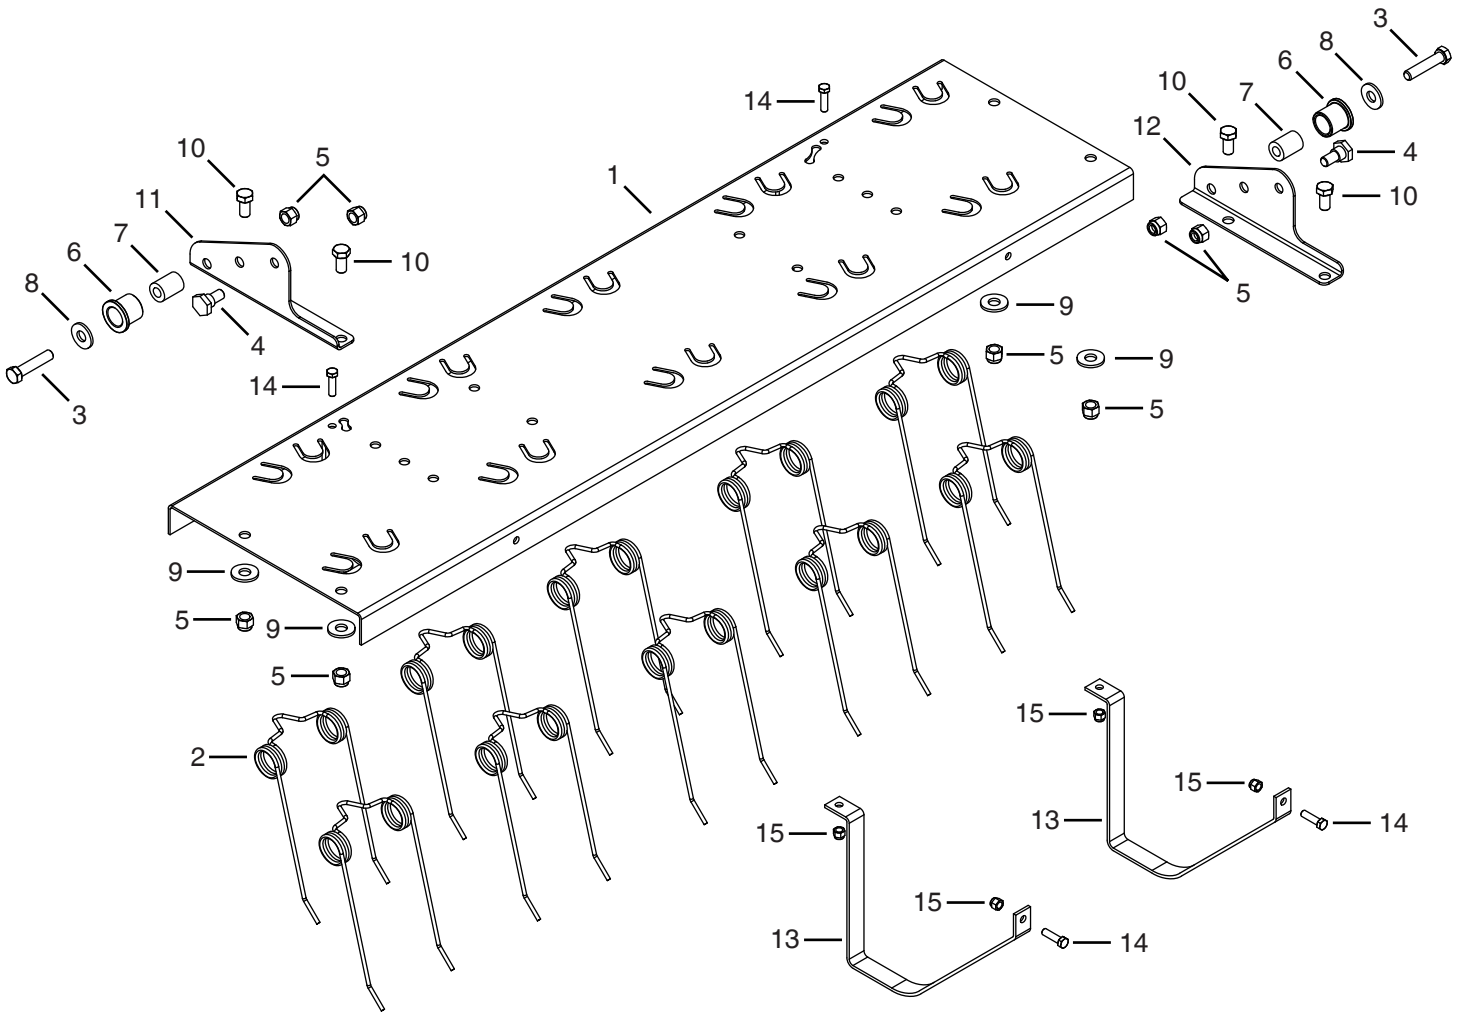

REPAIR PARTS FOR 586 63 68-01 DETHATCHER

EUROPEAN PART NUMBERS:

REF	QTY	PART NO	DESCRIPTION	REF	QTY	PART NO	DESCRIPTION
1	1	586 80 18-01	Tine Spring Shield	9	4	522 77 03-01	Washer, 5/16"
2	10	586 80 68-01	Spring	10	4	586 80 65-01	Hex Bolt, 3/8-16 x 3/4"
3	2	725 25 01-51	Hex Bolt, 3/8-16 x 1-3/4"	11	1	586 80 29-01	Bracket, RH
4	2	501 33 94-01	Shoulder Bolt, 3/8-16 x .9"	12	1	586 80 30-01	Bracket, LH
5	8	501 33 27-01	Nylock Nut, 3/8-16	13	2	586 80 31-01	Guage, Skid
6	2	504 06 63-01	Flange Bearing	14	4	522 75 44-01	Hex Bolt, 1/4-20 x 3/4"
7	2	501 34 49-01	Spacer, .38 x .75 x 1"	15	4	522 75 44-01	Nylock Nut, 1/4-20
8	2	734 11 72-01	Washer, 3/8"		1	41606	Owners Manual

U.S.A. PART NUMBERS:

REF	QTY	PART NO	DESCRIPTION	REF	QTY	PART NO	DESCRIPTION
1	1	24874	Tine Spring Shield	9	4	43081	Washer, 5/16"
2	10	46761	Spring	10	4	43407	Hex Bolt, 3/8-16 x 3/4"
3	2	41576	Hex Bolt, 3/8-16 x 1-3/4"	11	1	26600	Bracket, RH
4	2	48106	Shoulder Bolt, 3/8-16 x .9"	12	1	26601	Bracket, LH
5	8	HA21362	Nylock Nut, 3/8-16	13	2	26826	Guage, Skid
6	2	44798	Flange Bearing	14	4	43012	Hex Bolt, 1/4-20 x 3/4"
7	2	24286	Spacer, .38 x .75 x 1"	15	4	47189	Nylock Nut, 1/4-20
8	2	43070	Washer, 3/8"		1	41606	Owners Manual