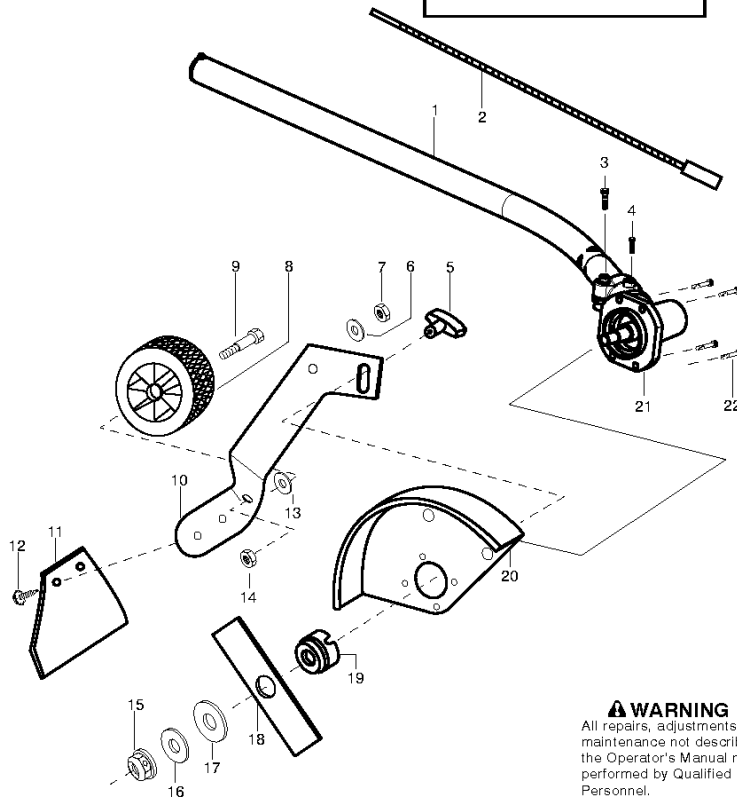

# SPARE PARTS LIST

TRIMMERS/EDGERS

LDX EDGER ATTACHMENTS, 537196901

## ATTACHMENTS

LDX EDGER ATTACHMENTS, 537196901

Part No	Description	Remark	QTY KIT
503 78 52-01	SUPPORTING BEARING		1
503 80 85-01	SLEEVE		1
503 84 83-01	CUTTING HEAD ASSY		1
503 98 54-01	BEARING CAGE		1
537 19 69-01	EDGER ATTACHMENT	EDGER ATTACHMENT	1
537 19 99-01	TUBE		1
587 11 18-01	LABEL		1

<b>Parts List No.</b> 545014398		<b>UNIVERSAL PARTS LIST</b>	<b>MODEL</b> LDX Edger Att.
<b>Date</b> 2/02/10	<b>Replaces</b> 545014398 - 9/11/09		<b>NOTE:</b> Illustration may differ from actual model due to design changes.

## ATTACHMENTS

LDX EDGER ATTACHMENTS, 537196901

Ref	Part No	Description	Remark	QTY	KIT
1	545 00 60-78	DRIVE SHAFT	INCL. FLEX	1	
2	545 13 70-02	12" AUGER EXT.	SPLINED	1	
3	530 01 60-14	SCREW		1	
4	530 01 57-75	SCREW		1	
5	530 09 20-59	WING NUT		1	
6	530 09 20-62	WASHER		1	
7	530 01 55-15	LOCKNUT 1/4-20		1	
8	530 09 51-25	WHEEL	"4"" RUBBER"	1	
9	530 01 59-81	BOLT	SHOULDER AXLE	1	
10	530 05 30-09	BRACKET	WHEEL ADJUSTMENT	1	
11	530 07 12-51	KIT		1	12
12	530 05 30-12	FASTENER-MUD FLAP	MUD FLAP	1	
13	530 09 20-62	WASHER		1	
14	530 01 55-15	LOCKNUT 1/4-20		1	
15	530 01 57-93	NUT	L.H.	1	
16	530 01 62-40	WASHER		1	
17	530 01 57-92	WASHER	FLAT	1	
18	530 05 30-07	BLADE	"7.5""	1	
19	530 05 46-23	DUSTCUP		1	
20	545 00 60-79	SERVICEKIT		1	
21	530 07 15-86	GEARBOX	KIT	1	"3,4,19,2 2"
22	530 01 63-12	SCREW		1	