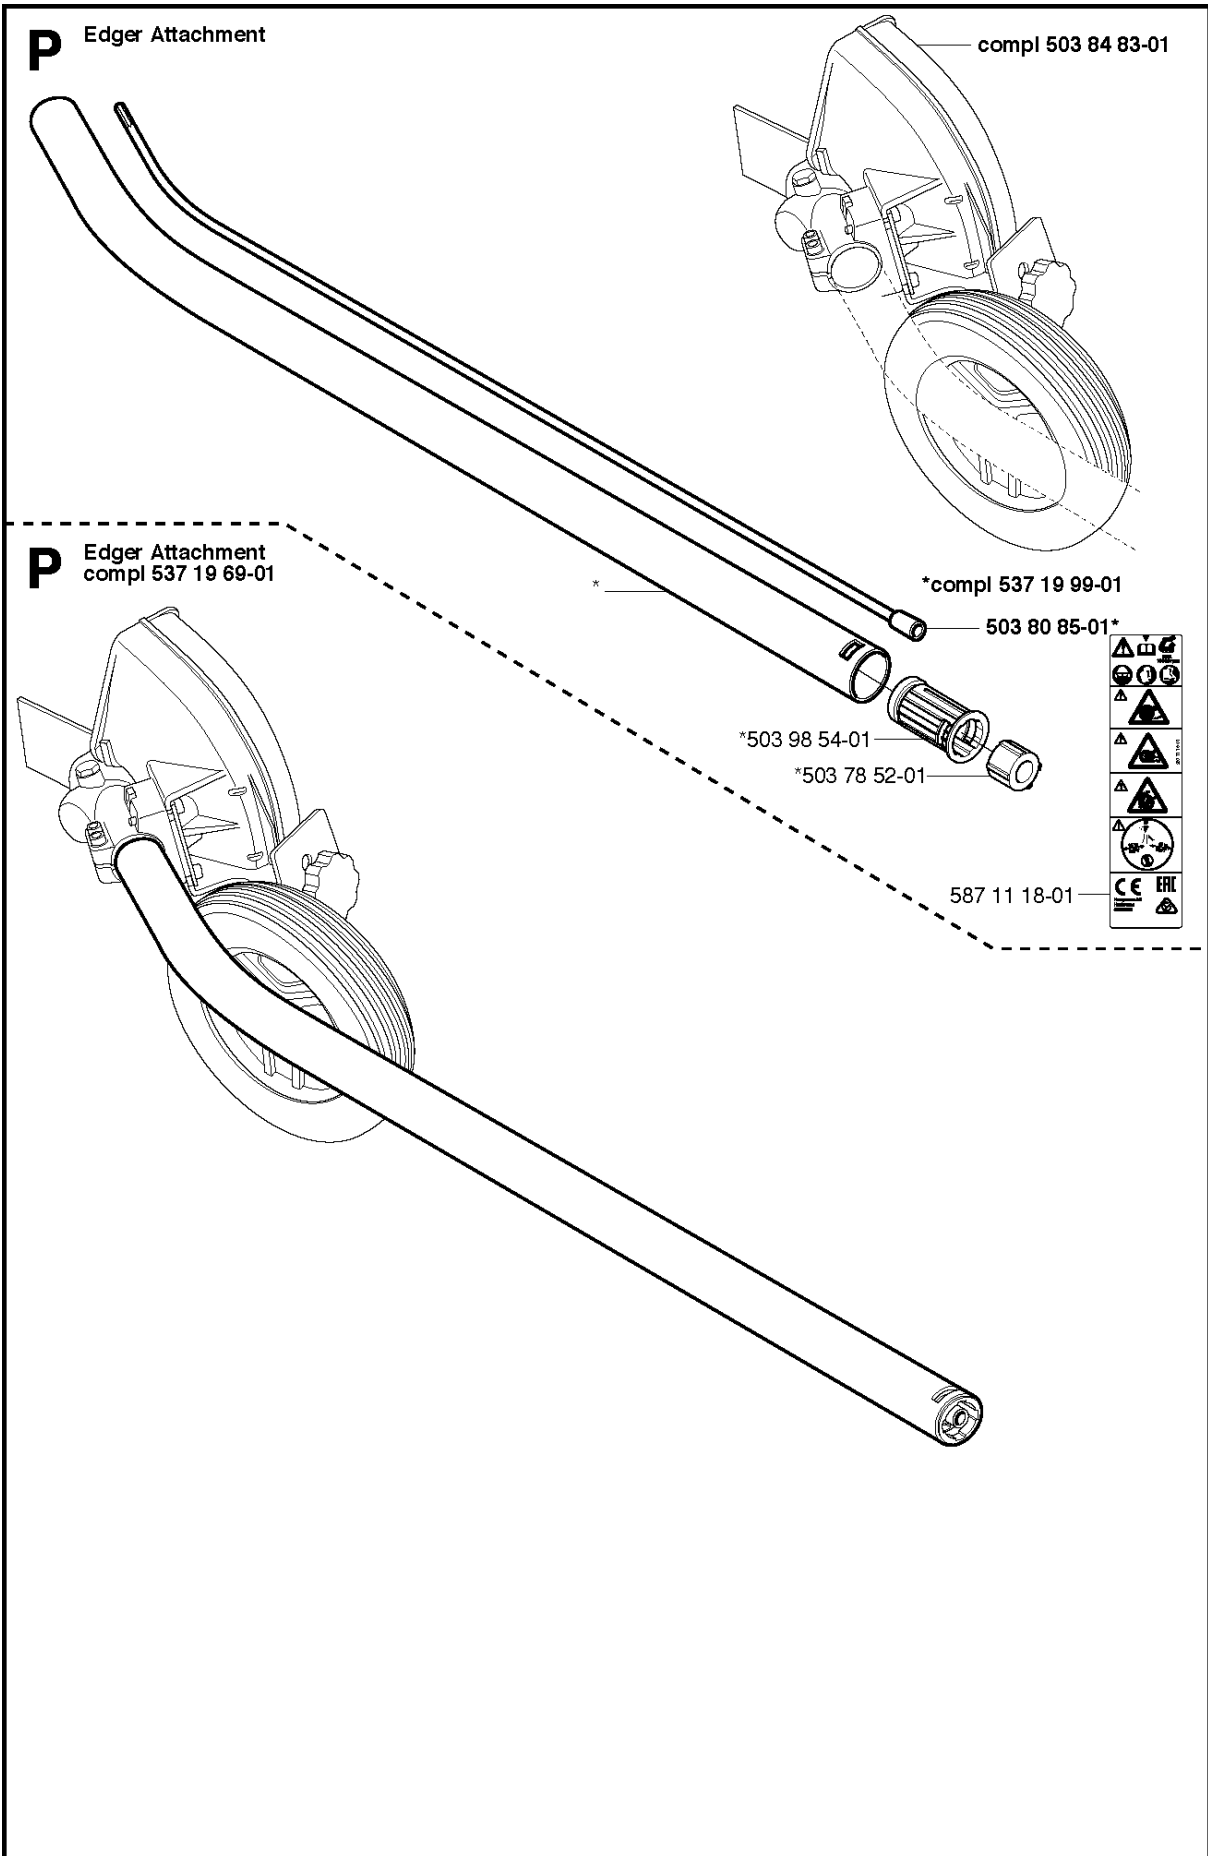

# SPARE PARTS LIST

TRIMMERS/EDGERS

LDX EDGER ATTACHMENTS, 537196901

## ATTACHMENTS

LDX EDGER ATTACHMENTS, 537196901

Part No	Description	Remark	QTY KIT
503 78 52-01	SUPPORTING BEARING		1
503 80 85-01	SLEEVE		1
503 84 83-01	CUTTING HEAD ASSY		1
503 98 54-01	BEARING CAGE		1
537 19 69-01	EDGER ATTACHMENT	EDGER ATTACHMENT	1
537 19 99-01	TUBE		1
587 11 18-01	LABEL		1

<b>Parts List No.</b> 545014398		<b>UNIVERSAL PARTS LIST</b>	<b>MODEL</b> LDX Edger Att.
<b>Date</b> 2/02/10	<b>Replaces</b> 545014398 - 9/11/09		<b>NOTE:</b> Illustration may differ from actual model due to design changes.

<b>Parts List No.</b> 545014398		<b>UNIVERSAL PARTS LIST</b>	<b>MODEL</b> LDX Edger Att.
<b>Date</b> 2/02/10	<b>Replaces</b> 545014398 - 9/11/09		<b>NOTE :</b> Illustration may differ from actual model due to design changes.