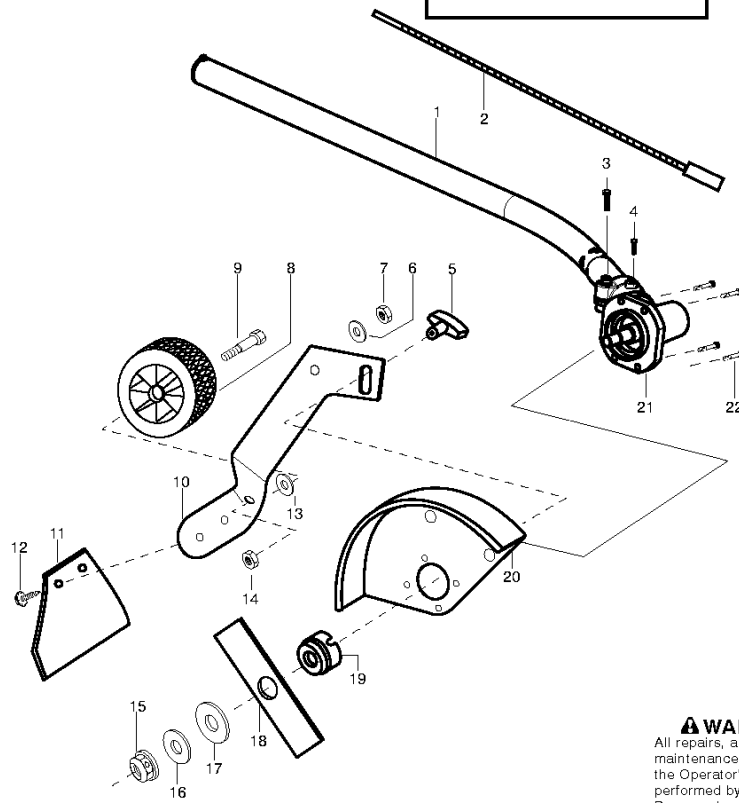

Parts List No. 545014398		UNIVERSAL PARTS LIST	MODEL LDX Edger Att.	
Date 2/02/10	Replaces 545014398 - 9/11/09		NOTE : Illustration may differ from actual model due to design changes.	Page: 1

TYPE 1

⚠ WARNING
All repairs, adjustments and maintenance not described in the Operator's Manual must be performed by Qualified Service Personnel.