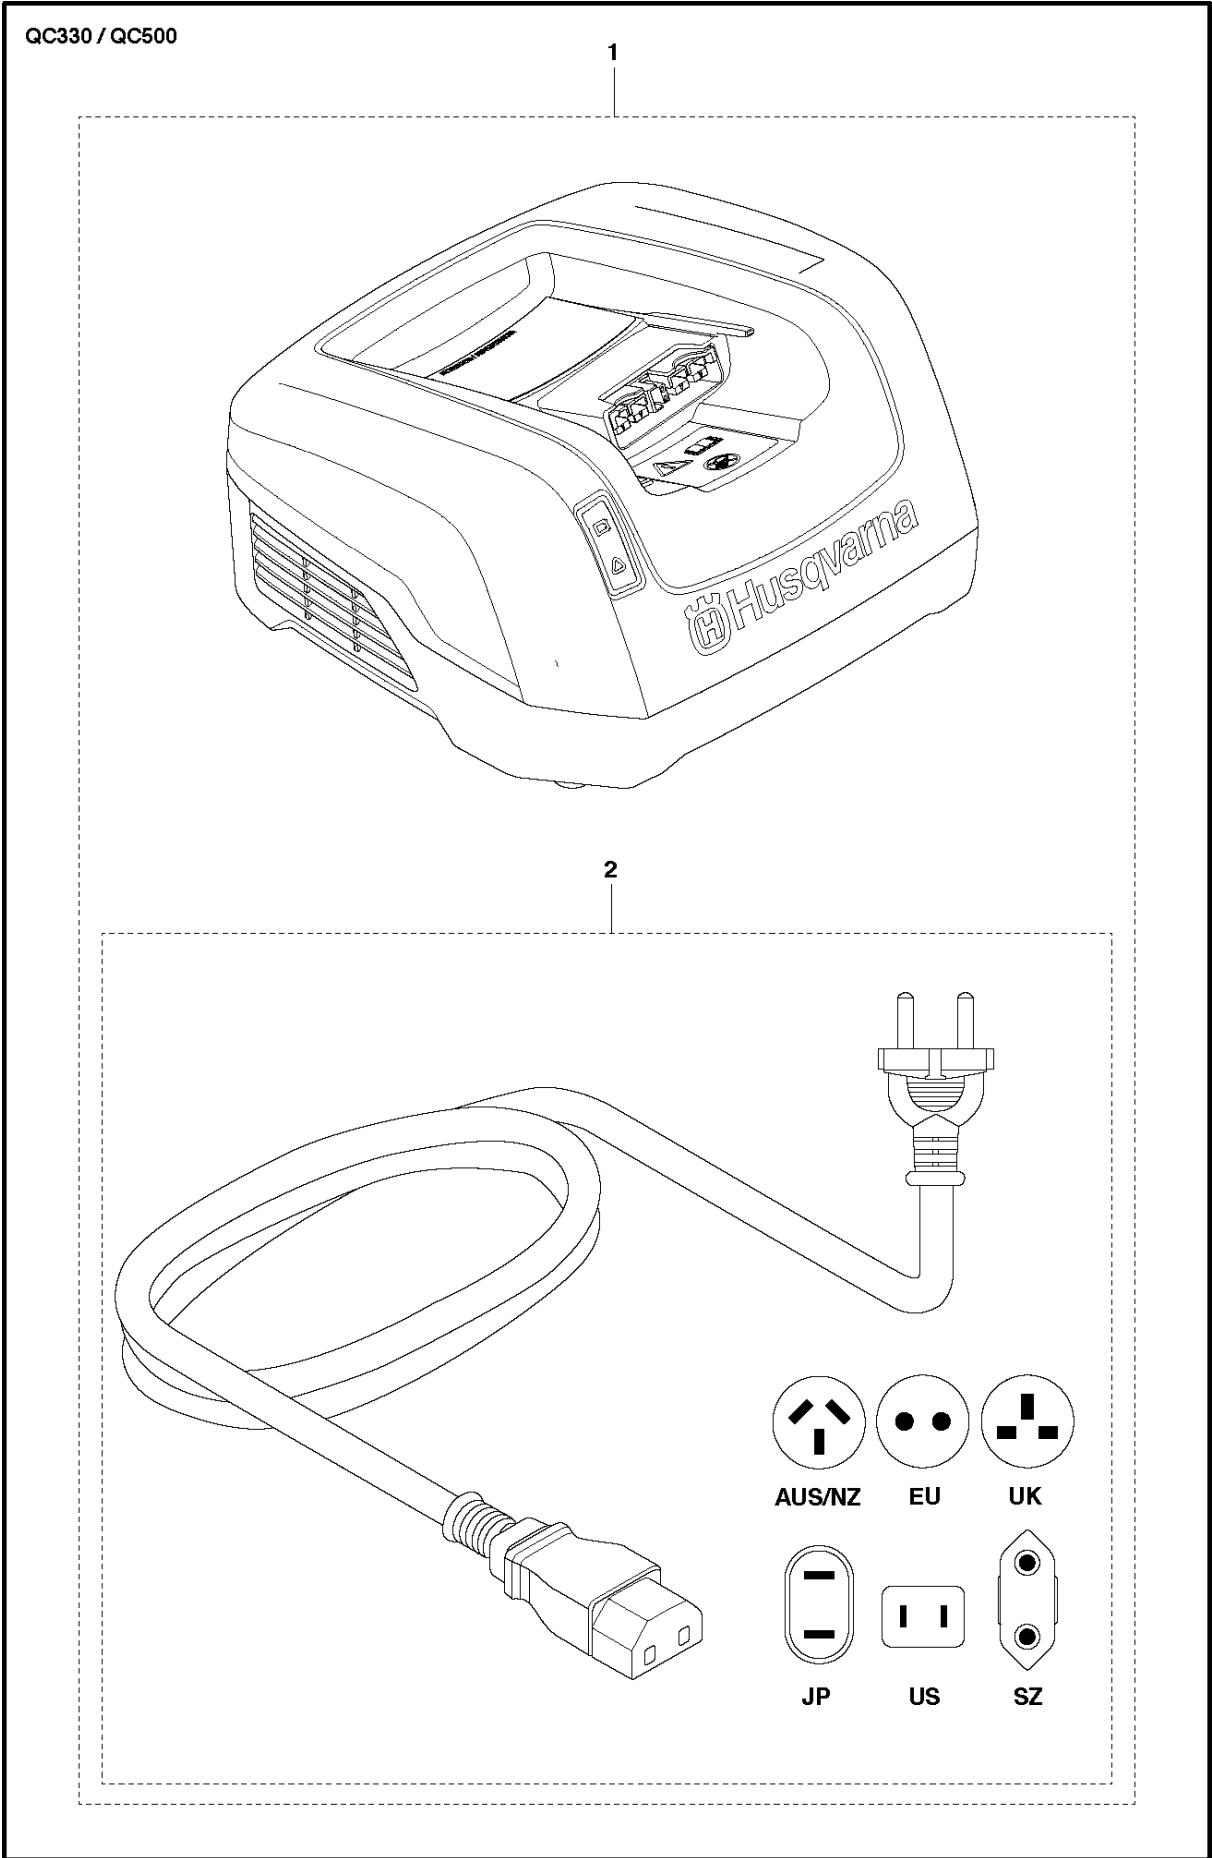

SPARE PARTS LIST

ACCESSORIES AND TOOLS

QC330, QC500

PRODUCT COMPLETE

QC330, QC500

Ref	Part No	Description	Remark	QTY KIT	
1	967 09 14-01	BATTERY CHARGER	QC330-Charger 330W, 220V-EU	1	
1	967 09 15-01	BATTERY CHARGER	QC500-Charger 500W, 220V-EU	1	
1	967 09 14-02	BATTERY CHARGER	QC330-Charger 330W, 220V-UK	1	
1	967 09 15-02	BATTERY CHARGER	QC500-Charger 500W, 220V-UK	1	
1	967 09 14-03	BATTERY CHARGER	QC330-Charger 330W-US	1	
1	967 09 15-03	BATTERY CHARGER	QC500-Charger 500W-US	1	
1	967 09 14-04	BATTERY CHARGER	QC330-Charger 330W-JP	1	
1	967 09 15-04	BATTERY CHARGER	QC500-Charger 500W-JP	1	
1	967 09 14-05	BATTERY CHARGER	QC330-Charger 330W-AU/NZ	1	
1	967 09 15-05	BATTERY CHARGER	QC500-Charger 500W-AU/NZ	1	
1	967 09 14-06	BATTERY CHARGER	QC330-Charger 330W-SZ	1	
1	967 09 15-06	BATTERY CHARGER	QC500-Charger 500W-SZ	1	
2	578 08 19-01	MAINS CABLE	QC330/QC500-CORD 330W/500W, 220V-EU	1	1
2	579 13 06-01	MAINS CABLE	QC330/QC500-CORD 330W/500W, 220V-UK	1	1
2	579 13 04-01	MAINS CABLE	QC330/QC500-CORD 330W/500W-US	1	1
2	581 29 49-01	MAINS CABLE	QC330/QC500-CORD 330W/500W-JP	1	1
2	581 29 50-01	MAINS CABLE	QC330/QC500-CORD 330W/500W-AU/NZ	1	1
2	582 63 97-01	WIRING ASSY	QC330/QC500-CORD 330W/500W-SZ	1	1