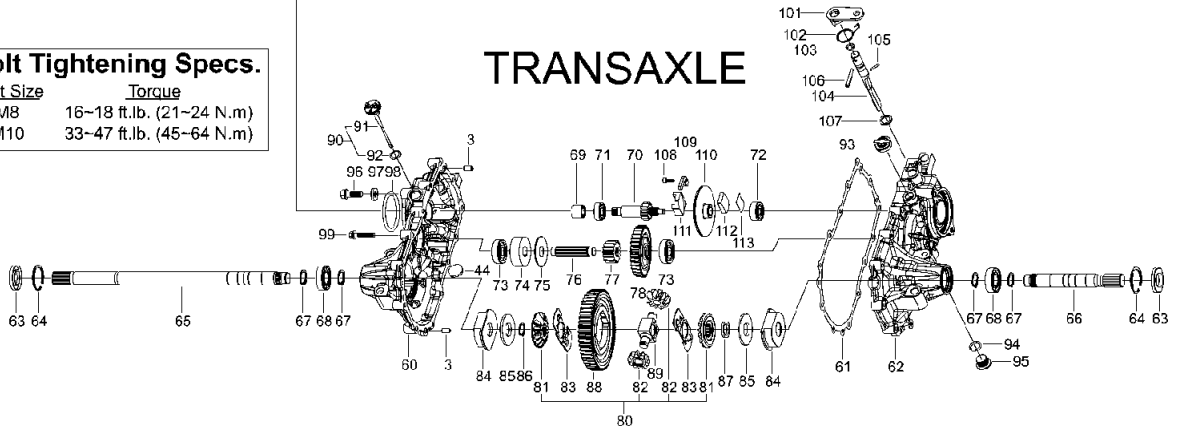

KTM-23LA
Ser. No. 0000001-Current
Rev. 4-24-13

ACTUAL PARTS
MAY NOT APPEAR
AS SHOWN

MOTOR ASSEMBLY

Bolt Tightening Specs.

Bolt Size	Torque
M8	16~18 ft.lb. (21~24 N.m)
M10	33~47 ft.lb. (45~64 N.m)

TRANSAXLE