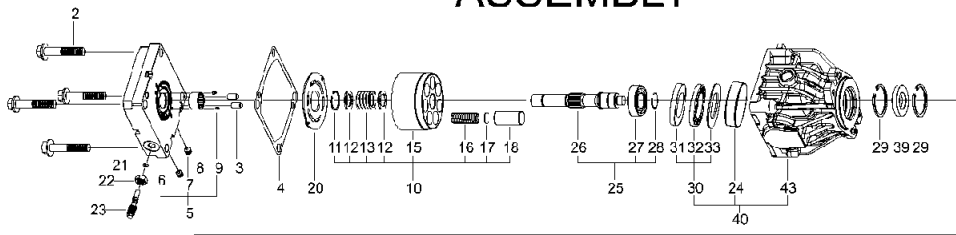

SPARE PARTS LIST

ACCESSORIES AND TOOLS

KTM23LA, 575887101, 2014-02

KTM-23LA
 Ser. No. 0000001-Current
 Rev. 4-24-13

ACTUAL PARTS
 MAY NOT APPEAR
 AS SHOWN

MOTOR ASSEMBLY

Bolt Tightening Specs.

Bolt Size	Torque
M8	16~18 ft.lb. (21~24 N.m)
M10	33~47 ft.lb. (45~64 N.m)

TRANSAXLE

TRANSMISSION

KTM23LA, 575887101, 2014-02

Ref	Part No	Description	Remark	QTY KIT
1	575 88 71-01	TRANSMISSION		1
2	585 46 98-01	BOLT		4
3	585 46 89-01	PIN		2
4	585 46 16-01	PACKING		1
5	586 90 33-01	CASE		1
6	.	TBD	No Service	1
7	585 46 92-01	PLUG		2
8	585 46 82-01	NEEDLE		1
9	585 46 75-01	PIN		2
10	586 88 77-01	BLOCK		1
11	585 45 66-01	RING		1
12	585 45 56-01	WASHER		2
13	585 45 55-01	SPRING		1
15	586 88 78-01	BLOCK		1
16	586 88 79-01	PISTON RING		7
17	585 46 81-01	SPRING		7
18	585 46 74-01	PISTON		7
20	585 45 89-01	VALVE		1
21	535 41 47-69	O-RING		1
22	585 53 68-01	NUT		1
23	585 46 04-01	PIN		1
24	.	TBD	No Service	1
25	585 46 44-01	SHAFT		1
26	585 46 45-01	SHAFT		1
27	585 52 96-01	BEARING		1
28	585 46 14-01	RING		1
29	585 52 95-01	SNAP RING		2
30	.	TBD	No Service	1
31	.	TBD	No Service	1
32	585 46 83-01	BEARING		1
33	.	TBD	No Service	1
39	585 46 18-01	SEAL		1
40	585 46 54-01	HOUSING		1
43	.	TBD	No Service	1
44	505 56 39-01	MAGNET		1
60	585 46 34-01	GEAR HOUSING		1
61	585 46 33-01	GEAR		1
62	585 46 35-01	GEAR HOUSING		1
63	585 45 58-01	SEAL		2
64	585 45 64-01	SNAP RING		2
65	585 46 67-01	AXLE		1
66	585 46 66-01	AXLE		1
67	585 45 61-01	RING		4
68	585 45 57-01	BEARING		2
69	585 46 48-01	COLLAR		1
70	585 46 47-01	SHAFT		1
71	585 45 68-01	BEARING		1
72	585 45 70-01	BEARING		1
73	585 46 60-01	BEARING		2
74	585 46 65-01	COLLAR		1
75	585 46 64-01	WASHER		1
76	585 46 62-01	SHAFT		1
77	585 46 63-01	PINION		1
78	585 46 61-01	GEAR		1
80	502 44 98-01	DIFFERENTIAL GEAR KIT		1
81	586 90 34-01	GEAR		2
82	586 90 35-01	PINION		2
83	585 46 57-01	WASHER		2
84	585 45 59-01	BEARING		2
85	585 46 68-01	COLLAR		2
86	585 45 60-01	RING		1
87	585 46 58-01	SPACER		1
88	585 46 73-01	GEAR		1
89	585 46 59-01	SHAFT		1