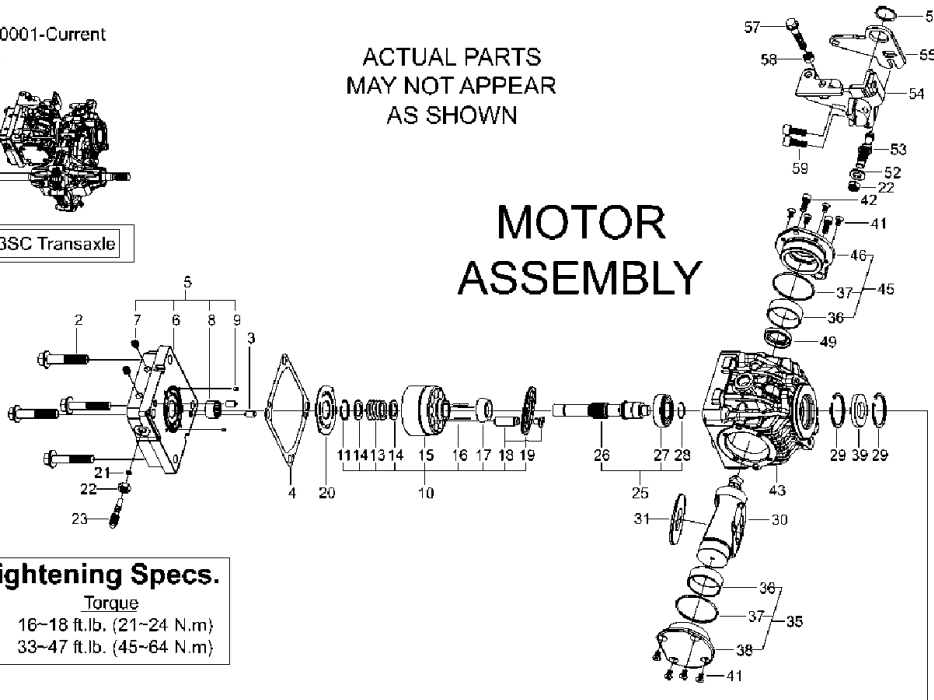

# SPARE PARTS LIST

ACCESSORIES AND TOOLS

KTM23SC, 579408901, 2014-02

KTM-23SC  
 Ser. No. 0000001-Current  
 Rev. 5-15-13

1- KTM-23SC Transaxle

ACTUAL PARTS  
 MAY NOT APPEAR  
 AS SHOWN

MOTOR  
 ASSEMBLY

**Bolt Tightening Specs.**

## TRANSMISSION

KTM23SC, 579408901, 2014-02

Ref	Part No	Description	Remark	QTY KIT
1	579 40 89-01	TRANSMISSION		1
2	585 46 98-01	BOLT		4
3	585 46 89-01	PIN		2
4	585 46 16-01	PACKING		1
5	586 91 85-01	CASE		1
6	.	TBD	NO SERVICE	1
7	585 46 92-01	PLUG		2
8	585 45 93-01	NEEDLE		1
9	585 46 75-01	PIN		2
10	585 45 94-01	CYLINDER		1
11	585 52 94-01	SNAP RING		1
13	.	TBD	NO SERVICE	1
14	.	TBD	NO SERVICE	2
16	.	TBD	NO SERVICE	6
17	.	TBD	NO SERVICE	1
18	.	TBD	NO SERVICE	9
19	.	TBD	NO SERVICE	9
20	585 46 27-01	PLATE		1
21	535 41 47-69	O-RING		1
22	585 53 68-01	NUT		1
23	585 46 04-01	PIN		1
25	585 46 49-01	SHAFT		1
26	585 46 50-01	SHAFT		1
27	585 52 96-01	BEARING		1
28	585 46 14-01	RING		1
29	585 52 95-01	SNAP RING		2
30	585 46 02-01	PLATE		1
31	585 46 03-01	PLATE		1
35	585 46 28-01	PLATE		1
36	.	TBD	NO SERVICE	2
37	585 53 64-01	O-RING		2
38	.	TBD	NO SERVICE	1
39	585 46 18-01	SEAL		1
41	585 53 67-01	SCREW		8
42	585 53 65-01	BOLT		2
43	586 91 86-01	HOUSING		1
44	505 56 39-01	MAGNET		1
45	585 46 52-01	COVER		1
46	.	TBD	NO SERVICE	1
49	585 52 86-01	SEAL		1
52	585 46 86-01	LOCK WASHER		1
53	585 46 19-01	SEAL		1
54	585 46 55-01	LEVER		1
55	585 46 56-01	PLATE		1
56	585 52 93-01	SNAP RING		1
57	585 45 76-01	BOLT		1
58	585 45 81-01	NUT		1
59	585 45 79-01	BOLT		2
60	585 46 34-01	GEAR HOUSING		1
61	585 46 33-01	GEAR		1
62	586 91 87-01	HOUSING		1
63	585 45 58-01	SEAL		2
64	585 45 58-01	SEAL		2
65	585 46 67-01	AXLE		1
66	585 46 66-01	AXLE		1
67	585 45 61-01	RING		4
68	585 45 57-01	BEARING		2
69	585 46 48-01	COLLAR		1
70	586 91 88-01	SHAFT		1
71	585 45 68-01	BEARING		1
72	585 45 70-01	BEARING		1
73	585 46 60-01	BEARING		2
74	585 46 65-01	COLLAR		1
75	585 46 64-01	WASHER		1