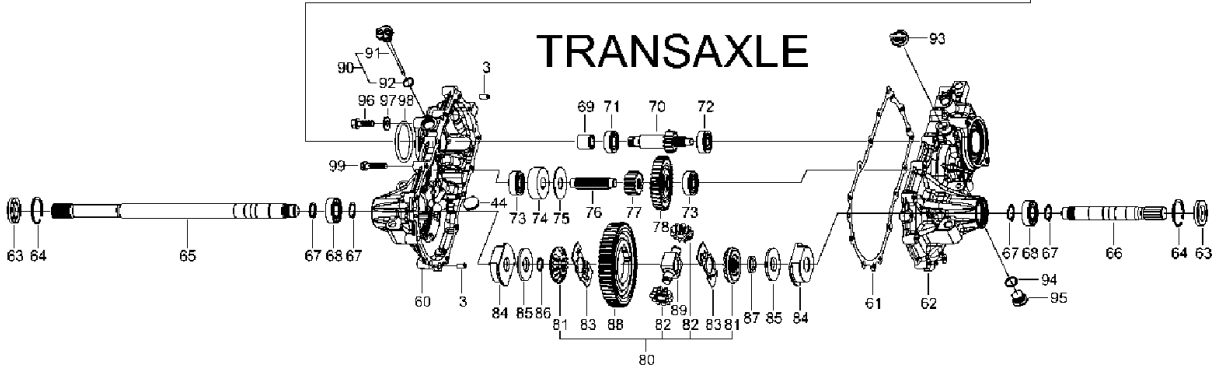

Bolt Size	Torque
M8	16-18 ft.lb. (21-24 N.m)
M10	33-47 ft.lb. (45-64 N.m)

TRANSAXLE

## TRANSMISSION

KTM23SC, 579408901, 2014-02

Ref	Part No	Description	Remark	QTY KIT
1	579 40 89-01	TRANSMISSION		1
2	585 46 98-01	BOLT		4
3	585 46 89-01	PIN		2
4	585 46 16-01	PACKING		1
5	586 91 85-01	CASE		1
6	.	TBD	NO SERVICE	1
7	585 46 92-01	PLUG		2
8	585 45 93-01	NEEDLE		1
9	585 46 75-01	PIN		2
10	585 45 94-01	CYLINDER		1
11	585 52 94-01	SNAP RING		1
13	.	TBD	NO SERVICE	1
14	.	TBD	NO SERVICE	2
16	.	TBD	NO SERVICE	6
17	.	TBD	NO SERVICE	1
18	.	TBD	NO SERVICE	9
19	.	TBD	NO SERVICE	9
20	585 46 27-01	PLATE		1
21	535 41 47-69	O-RING		1
22	585 53 68-01	NUT		1
23	585 46 04-01	PIN		1
25	585 46 49-01	SHAFT		1
26	585 46 50-01	SHAFT		1
27	585 52 96-01	BEARING		1
28	585 46 14-01	RING		1
29	585 52 95-01	SNAP RING		2
30	585 46 02-01	PLATE		1
31	585 46 03-01	PLATE		1
35	585 46 28-01	PLATE		1
36	.	TBD	NO SERVICE	2
37	585 53 64-01	O-RING		2
38	.	TBD	NO SERVICE	1
39	585 46 18-01	SEAL		1
41	585 53 67-01	SCREW		8
42	585 53 65-01	BOLT		2
43	586 91 86-01	HOUSING		1
44	505 56 39-01	MAGNET		1
45	585 46 52-01	COVER		1
46	.	TBD	NO SERVICE	1
49	585 52 86-01	SEAL		1
52	585 46 86-01	LOCK WASHER		1
53	585 46 19-01	SEAL		1
54	585 46 55-01	LEVER		1
55	585 46 56-01	PLATE		1
56	585 52 93-01	SNAP RING		1
57	585 45 76-01	BOLT		1
58	585 45 81-01	NUT		1
59	585 45 79-01	BOLT		2
60	585 46 34-01	GEAR HOUSING		1
61	585 46 33-01	GEAR		1
62	586 91 87-01	HOUSING		1
63	585 45 58-01	SEAL		2
64	585 45 58-01	SEAL		2
65	585 46 67-01	AXLE		1
66	585 46 66-01	AXLE		1
67	585 45 61-01	RING		4
68	585 45 57-01	BEARING		2
69	585 46 48-01	COLLAR		1
70	586 91 88-01	SHAFT		1
71	585 45 68-01	BEARING		1
72	585 45 70-01	BEARING		1
73	585 46 60-01	BEARING		2
74	585 46 65-01	COLLAR		1
75	585 46 64-01	WASHER		1