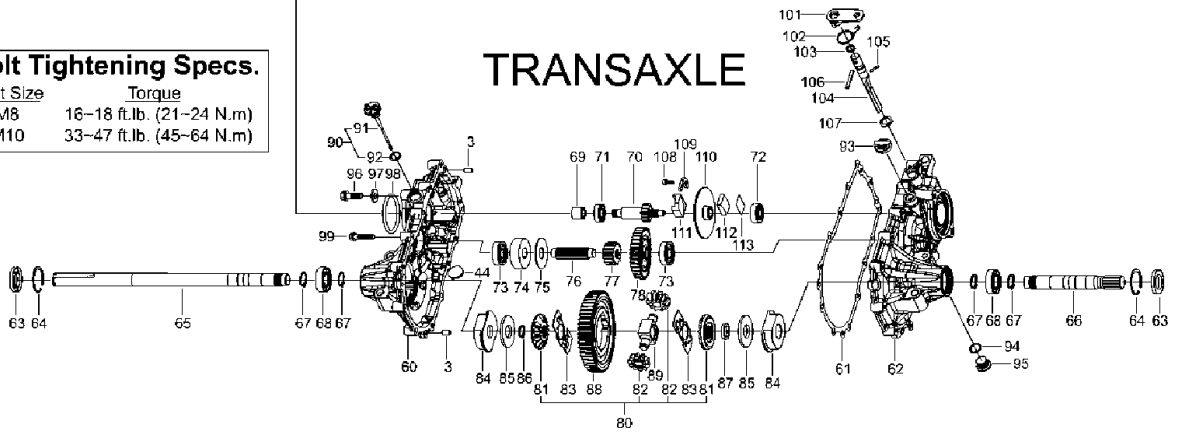

KTM-23LC
Ser. No. 0000001-Current
Rev. 4-24-13

ACTUAL PARTS
MAY NOT APPEAR
AS SHOWN

MOTOR ASSEMBLY

Bolt Tightening Specs.

Bolt Size	Torque
M8	16-18 ft.lb. (21-24 N.m)
M10	33-47 ft.lb. (45-64 N.m)

TRANSAXLE