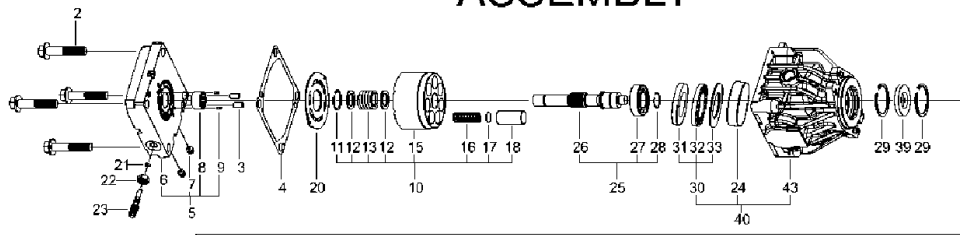

SPARE PARTS LIST

ACCESSORIES AND TOOLS

KTM23LC, 579409001, 2014-02

KTM-23LC
 Ser. No. 0000001-Current
 Rev. 4-24-13

ACTUAL PARTS
 MAY NOT APPEAR
 AS SHOWN

MOTOR ASSEMBLY

Bolt Tightening Specs.

Bolt Size	Torque
M8	16-18 ft.lb. (21-24 N.m)
M10	33-47 ft.lb. (45-64 N.m)

TRANSMISSION

KTM23LC, 579409001, 2014-02

Ref	Part No	Description	Remark	QTY KIT
91	.	TBD	No Service	1
92	502 46 20-01	O-RING		1
93	505 56 38-01	VALVE		1
94	586 90 36-01	SEALING		1
95	585 45 53-01	PLUG		1
96	585 45 75-01	BOLT		2
97	585 46 36-01	WASHER		2
98	585 45 71-01	PACKING		1
99	585 45 74-01	BOLT		13
101	586 90 43-01	BRAKE LEVER		1
102	574 51 50-01	SPRING		1
103	586 90 44-01	SEALING		1
104	585 46 70-01	SHAFT		1
105	586 90 45-01	SPRING PIN		1
106	586 90 46-01	PIN		1
107	586 90 47-01	WASHER		1
108	585 45 77-01	BOLT		1
109	585 46 71-01	PLATE		1
110	585 46 69-01	DISC		1
111	586 90 48-01	BRAKE		1
112	586 90 49-01	BRAKE SHOE		1
113	586 90 50-01	SHIM		1