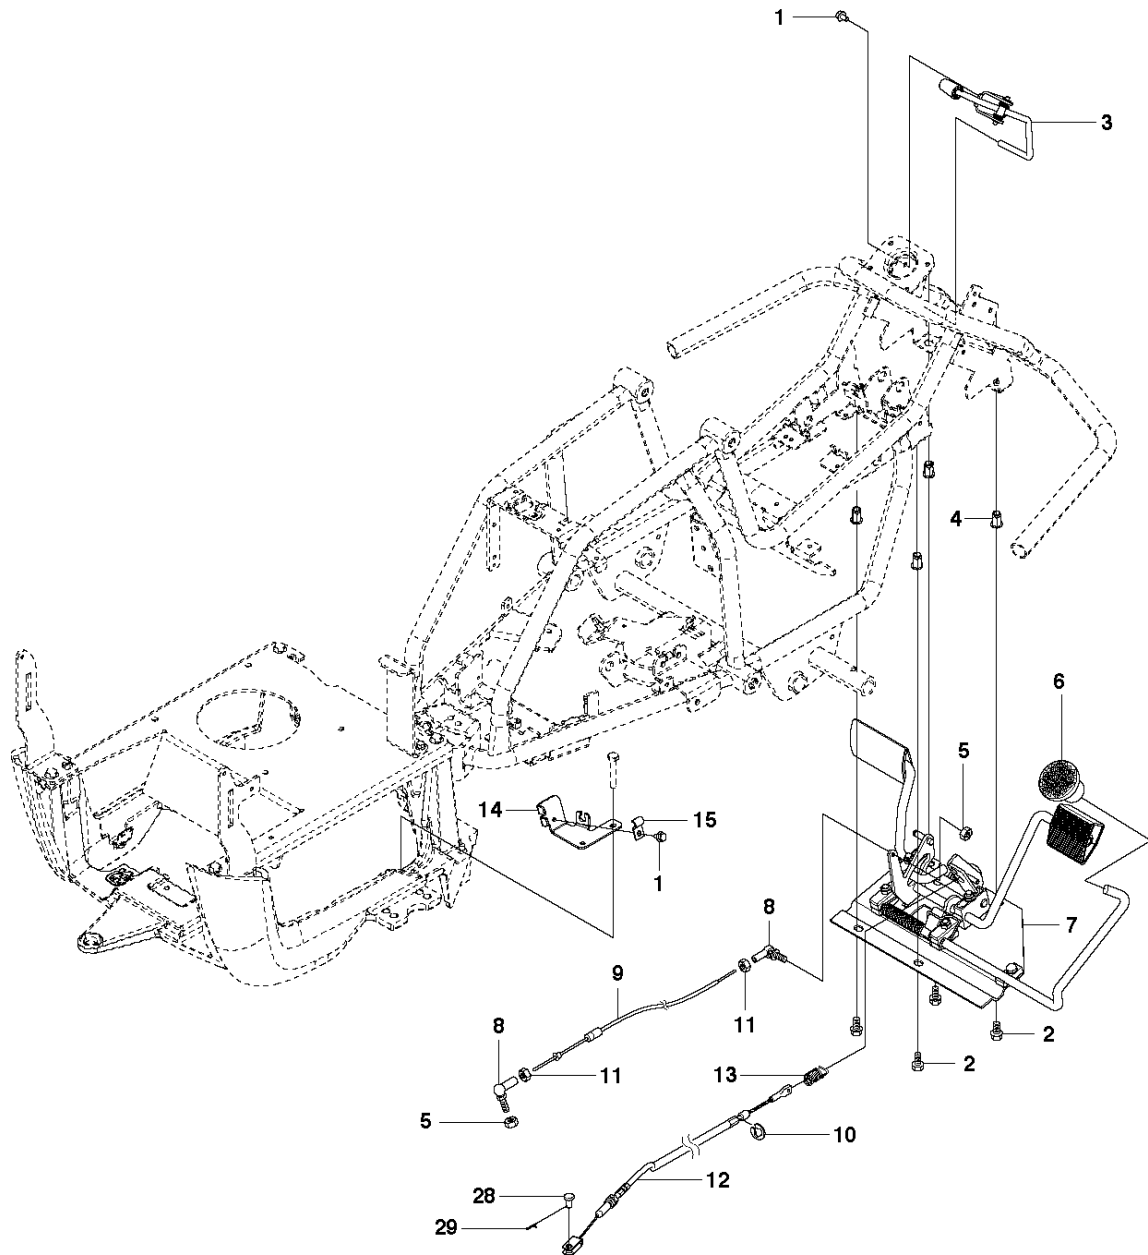

CONTROLS - 2

PEDALS

CONTROLS

R115 C, 967252701, 2014

Ref	Part No	Description	Remark	QTY KIT
1	725 23 64-61	SCREW EHHFT		7
2	506 57 01-03	SCREW EHHFM		5
3	523 34 60-01	LOCKING LEVER		1
4	506 91 62-01	BLIND RIVET NUT		4
5	731 23 14-01	HEXAGON NUT		2
6	535 47 37-01	KNOB		1
7	544 12 60-01	PEDAL PLATE ASSY		1
8	506 55 73-01	VINKELL.AS8 DIN71802		2
9	574 41 11-05	CONTROL CABLE		1
10	735 31 09-20	HARNESS		1
11	732 21 14-01	LOCK NUT		2
12	578 36 06-02	BRAKE WIRE		1
13	575 35 52-01	SPRING		1
14	522 82 31-01	WIRE HOLDER		1
15	506 56 65-01	CLIP		2
16	535 47 88-02	PEDAL RUBBER		1
17	535 47 88-01	PEDAL RUBBER		1
18	535 48 10-01	REINFORCEMENT PLATE		3
19	535 48 02-01	ROLLER		1
20	535 48 07-01	SPRING		1
21	535 48 06-01	PROTECTIVE PLATE		1
22	738 21 02-04	BALL BEARING		1
23	535 48 09-01	BEARING SUPPORT		5
24	544 44 07-01	RIVET		2
25	574 31 61-01	SWITCH		1
26	544 41 57-01	BRACKET		1
27	535 48 08-01	BEARING SUPPORT		4
28	506 66 88-01	SPRING COTTER		1
29	721 83 99-01	CLEVIS PIN		1