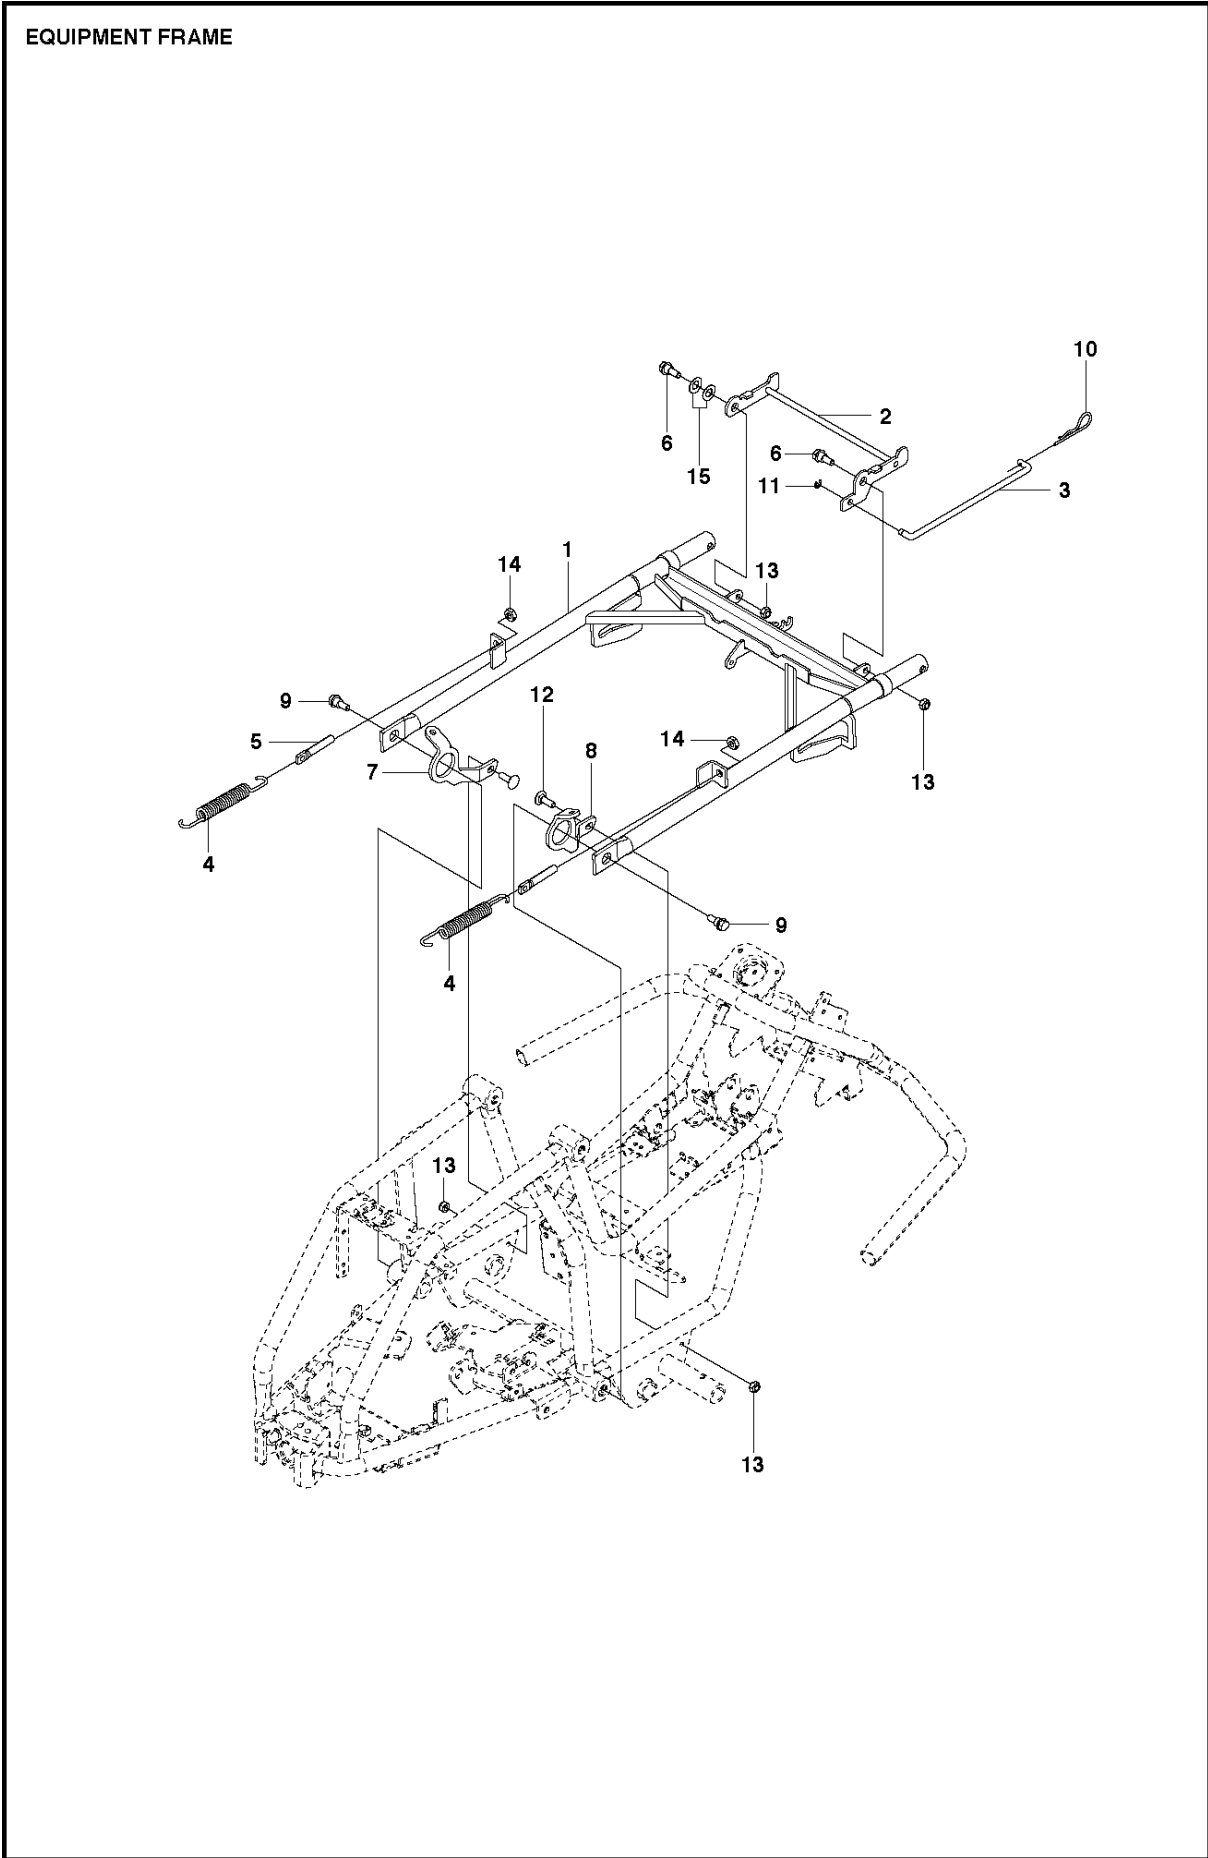

FRAME

R115 C, 967252701, 2014

Ref	Part No	Description	Remark	QTY KIT
1	580 37 94-01	EQUIPMENT FRAME ASSY		1
2	580 90 24-01	LOCK		1
3	580 90 29-01	ROD		1
4	580 47 23-01	SPRING		2
5	580 48 06-01	SCREW		2
6	506 89 58-01	COLLAR SCREW		2
7	580 47 21-01	BRACKET		1
8	580 47 21-02	BRACKET		1
9	506 59 74-01	SCREW EHHFM		2
10	721 68 02-51	SPRING COTTER		1
11	735 31 10-20	E-CLIP		1
12	535 42 38-01	SCREW RSQM		2
13	732 21 18-01	LOCK NUT		4
14	731 23 20-01	HEXAGON NUT		2
15	506 83 94-01	SPRING WASHER		2