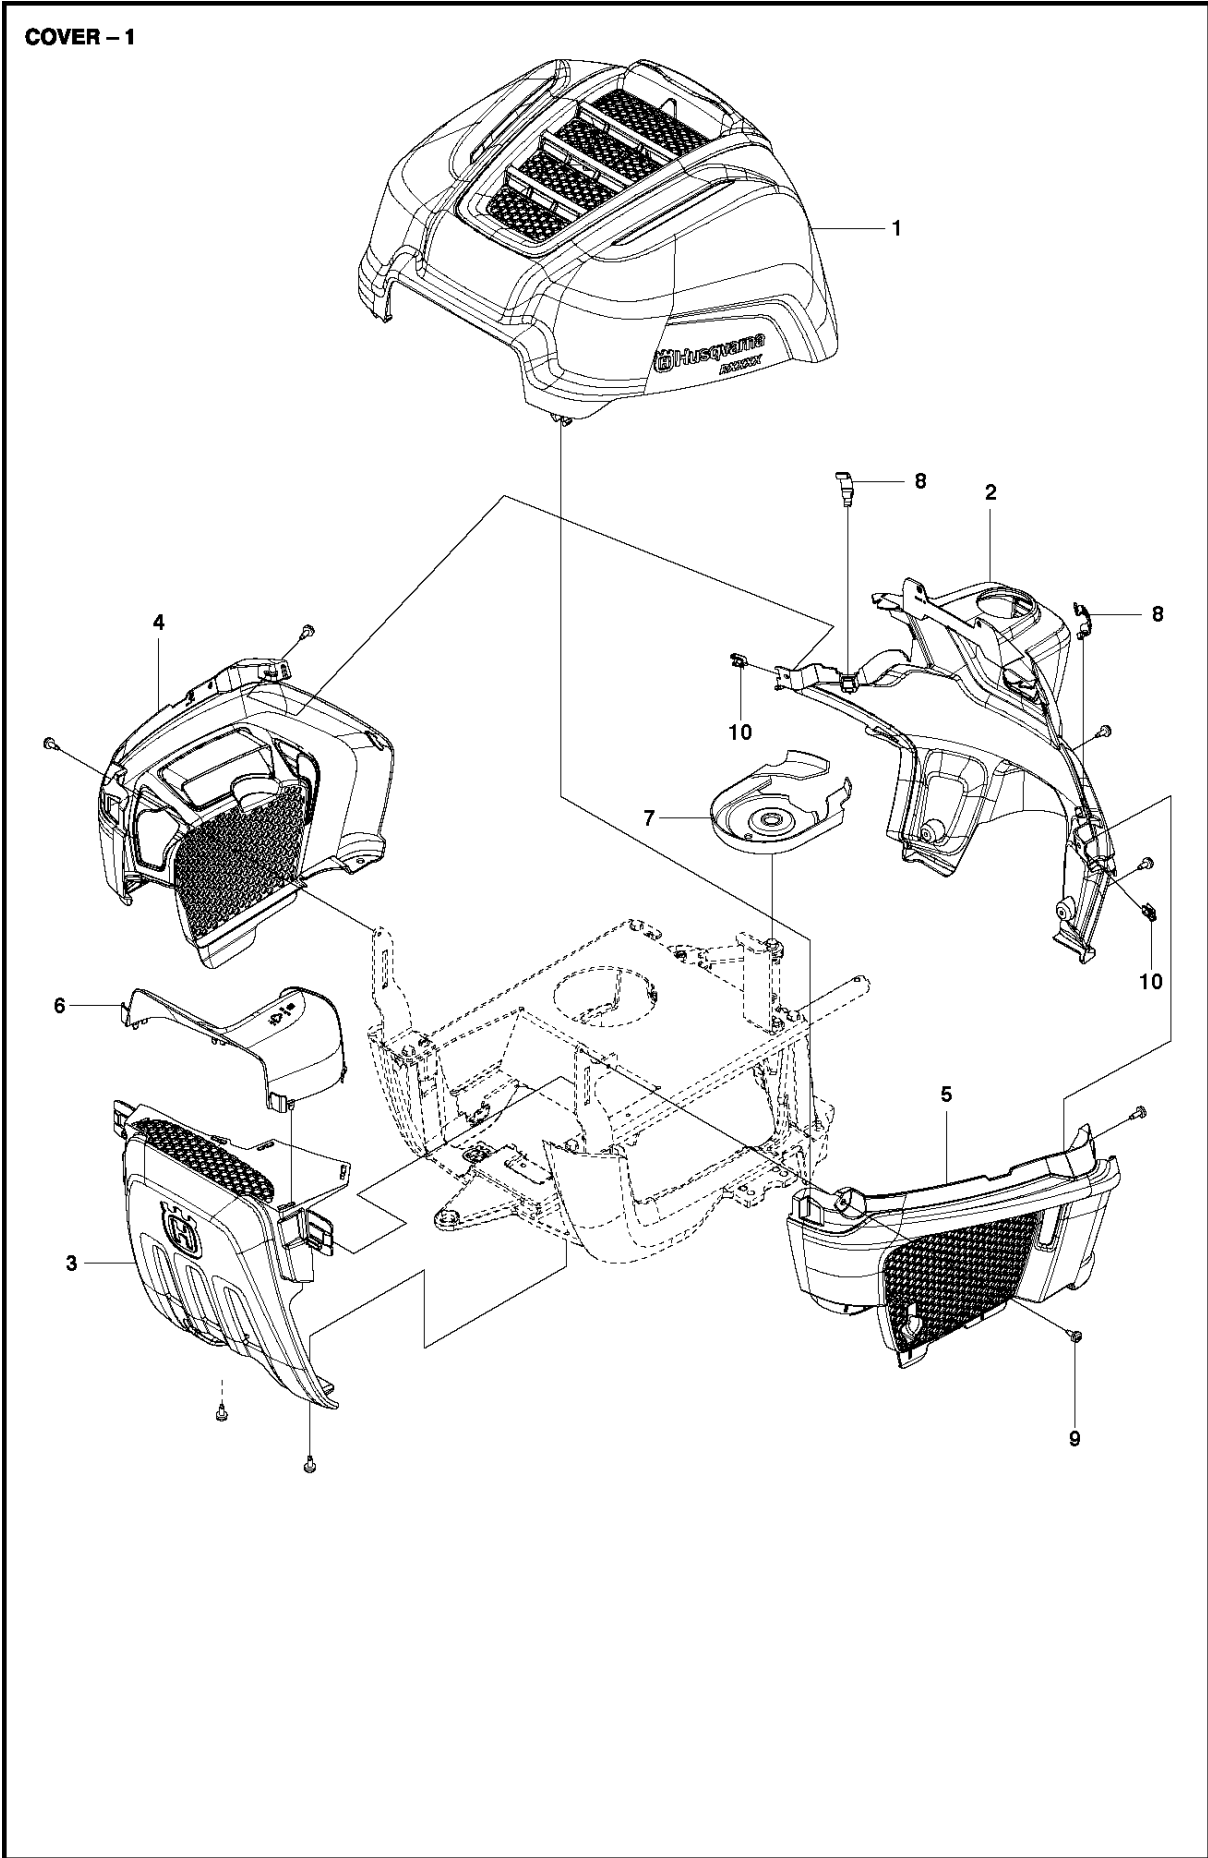

## CONTROLS

R115 C, 967252701, 2014

Ref	Part No	Description	Remark	QTY KIT
1	725 23 64-61	SCREW EHHFT		7
2	506 57 01-03	SCREW EHHFM		5
3	523 34 60-01	LOCKING LEVER		1
4	506 91 62-01	BLIND RIVET NUT		4
5	731 23 14-01	HEXAGON NUT		2
6	535 47 37-01	KNOB		1
7	544 12 60-01	PEDAL PLATE ASSY		1
8	506 55 73-01	VINKELL.AS8 DIN71802		2
9	574 41 11-05	CONTROL CABLE		1
10	735 31 09-20	HARNESS		1
11	732 21 14-01	LOCK NUT		2
12	578 36 06-02	BRAKE WIRE		1
13	575 35 52-01	SPRING		1
14	522 82 31-01	WIRE HOLDER		1
15	506 56 65-01	CLIP		2
16	535 47 88-02	PEDAL RUBBER		1
17	535 47 88-01	PEDAL RUBBER		1
18	535 48 10-01	REINFORCEMENT PLATE		3
19	535 48 02-01	ROLLER		1
20	535 48 07-01	SPRING		1
21	535 48 06-01	PROTECTIVE PLATE		1
22	738 21 02-04	BALL BEARING		1
23	535 48 09-01	BEARING SUPPORT		5
24	544 44 07-01	RIVET		2
25	574 31 61-01	SWITCH		1
26	544 41 57-01	BRACKET		1
27	535 48 08-01	BEARING SUPPORT		4
28	506 66 88-01	SPRING COTTER		1
29	721 83 99-01	CLEVIS PIN		1

## COVER

R115 C, 967252701, 2014

Ref	Part No	Description	Remark	QTY KIT
1	575 83 92-01	COVER		1
2	525 47 78-01	BATTERY BOX		1
3	521 88 91-01	FOOT PLATE		1
4	521 88 92-01	FOOT PLATE		1
5	522 60 18-01	COVER		1
6	521 89 07-01	COVER		1
7	521 88 93-01	CONTROL PANEL		1
8	522 60 19-01	COVER		1
9	522 60 20-01	COVER		1
10	525 47 79-01	COVER		1
11	525 39 61-01	COVER		1
12	574 60 08-01	SPRINT		1
13	535 42 91-01	SPRING NUT		2
14	544 40 05-01	SCREW		20
15	575 75 14-01	COVER		1