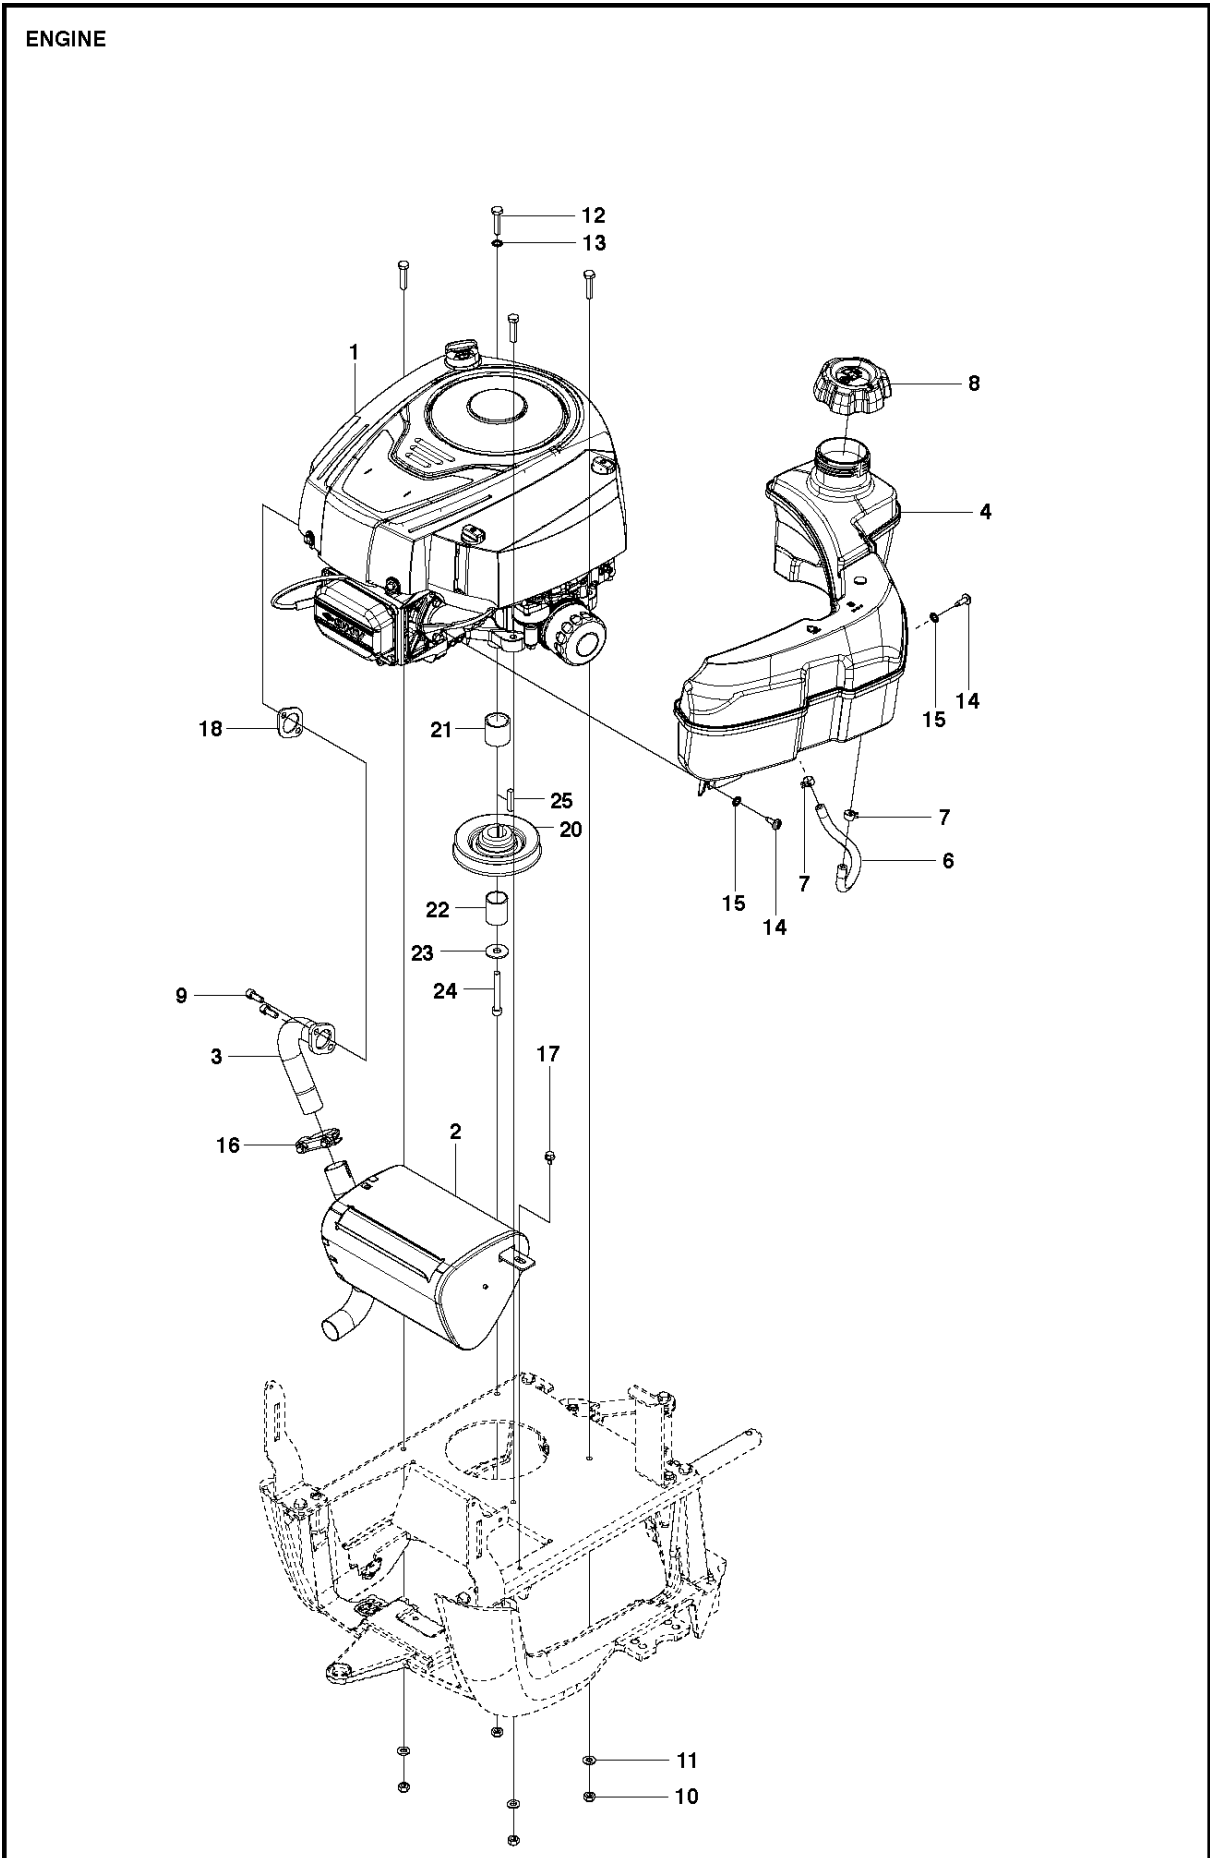

ENGINE

R115 C, 967252701, 2014

Ref	Part No	Description	Remark	QTY KIT
1	580 37 50-01	ENGINE		1
2	580 73 55-01	MUFFLER ASSY		1
3	580 37 66-01	MANIFOLD		1
4	580 54 11-02	FUEL TANK		1
6	504 80 00-13	FUEL HOSE		1
7	535 46 97-01	HOSE BRACE		2
8	532 43 96-45	HUB CAP		1
9	506 55 63-01	SCREW UNC		2
10	732 21 18-01	LOCK NUT		4
11	734 11 64-01	WASHER		3
12	725 24 57-51	SCREW		4
13	735 21 64-00	LOCKWASHER		1
14	544 40 04-01	SCREW		2
15	735 21 64-00	LOCKWASHER		3
16	506 66 84-01	CLAMP ASSY		1
17	725 23 64-61	SCREW EHHFT		2
18	506 91 45-01	GASKET		1
20	522 82 76-01	PULLEY		1
21	506 50 92-02	SPACING SLEEVE		2
22	574 41 20-02	TUBE		1
23	506 59 75-01	WASHER		1
24	506 55 60-02	SCREW UNC		1
25	506 55 59-02	WEDGE		1