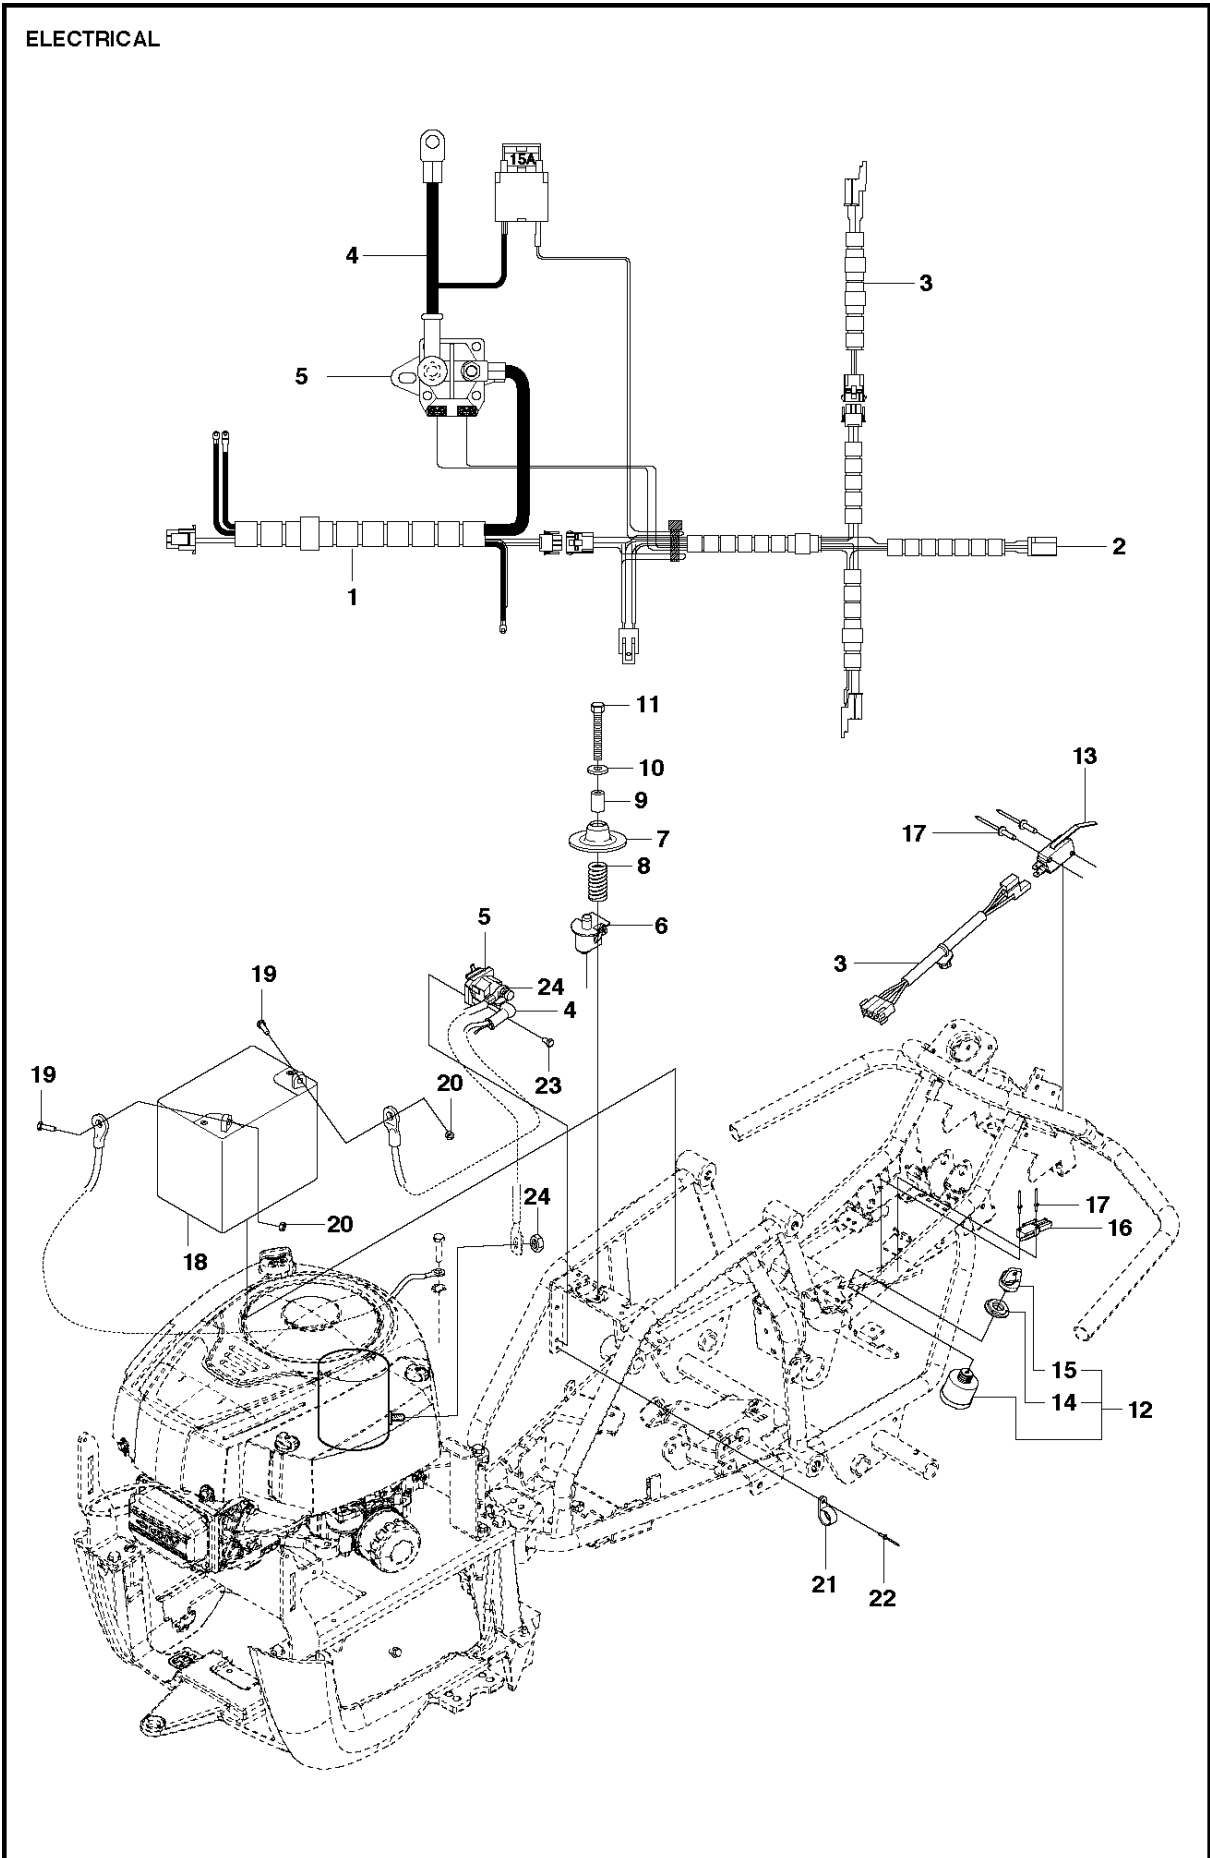

ELECTRICAL

R115 C, 967252701, 2014

Ref	Part No	Description	Remark	QTY KIT
1	580 35 51-01	WIRING		1
2	580 35 50-01	WIRING		1
3	574 26 96-01	WIRING		1
4	574 26 98-01	CABLE		1
5	544 43 98-01	RELAY		1
6	506 90 96-01	SWITCH		1
7	506 90 97-01	SPRING WASHER		1
8	544 44 12-01	SPRING		1
9	506 90 99-02	SPACING TUBE		1
10	734 11 64-01	WASHER		1
11	725 24 60-51	SCREW EHHM		1
12	544 44 21-01	IGNITION SWITCH		1
13	544 41 59-01	SWITCH		1
14	544 44 23-01	NUT		1
15	544 44 24-01	IGNITION KEY		1
16	574 31 61-01	SWITCH		1
17	544 44 07-01	RIVET		2
18	577 04 16-01	BATTERY		1
19	522 62 21-01	SCREW EHHM		2
20	522 62 43-01	NUT		2
21	575 26 99-01	CABLE CLAMP		1
22	722 79 54-02	RIVET		1
23	725 23 64-61	SCREW EHHFT		1
24	506 89 98-01	NUT		3