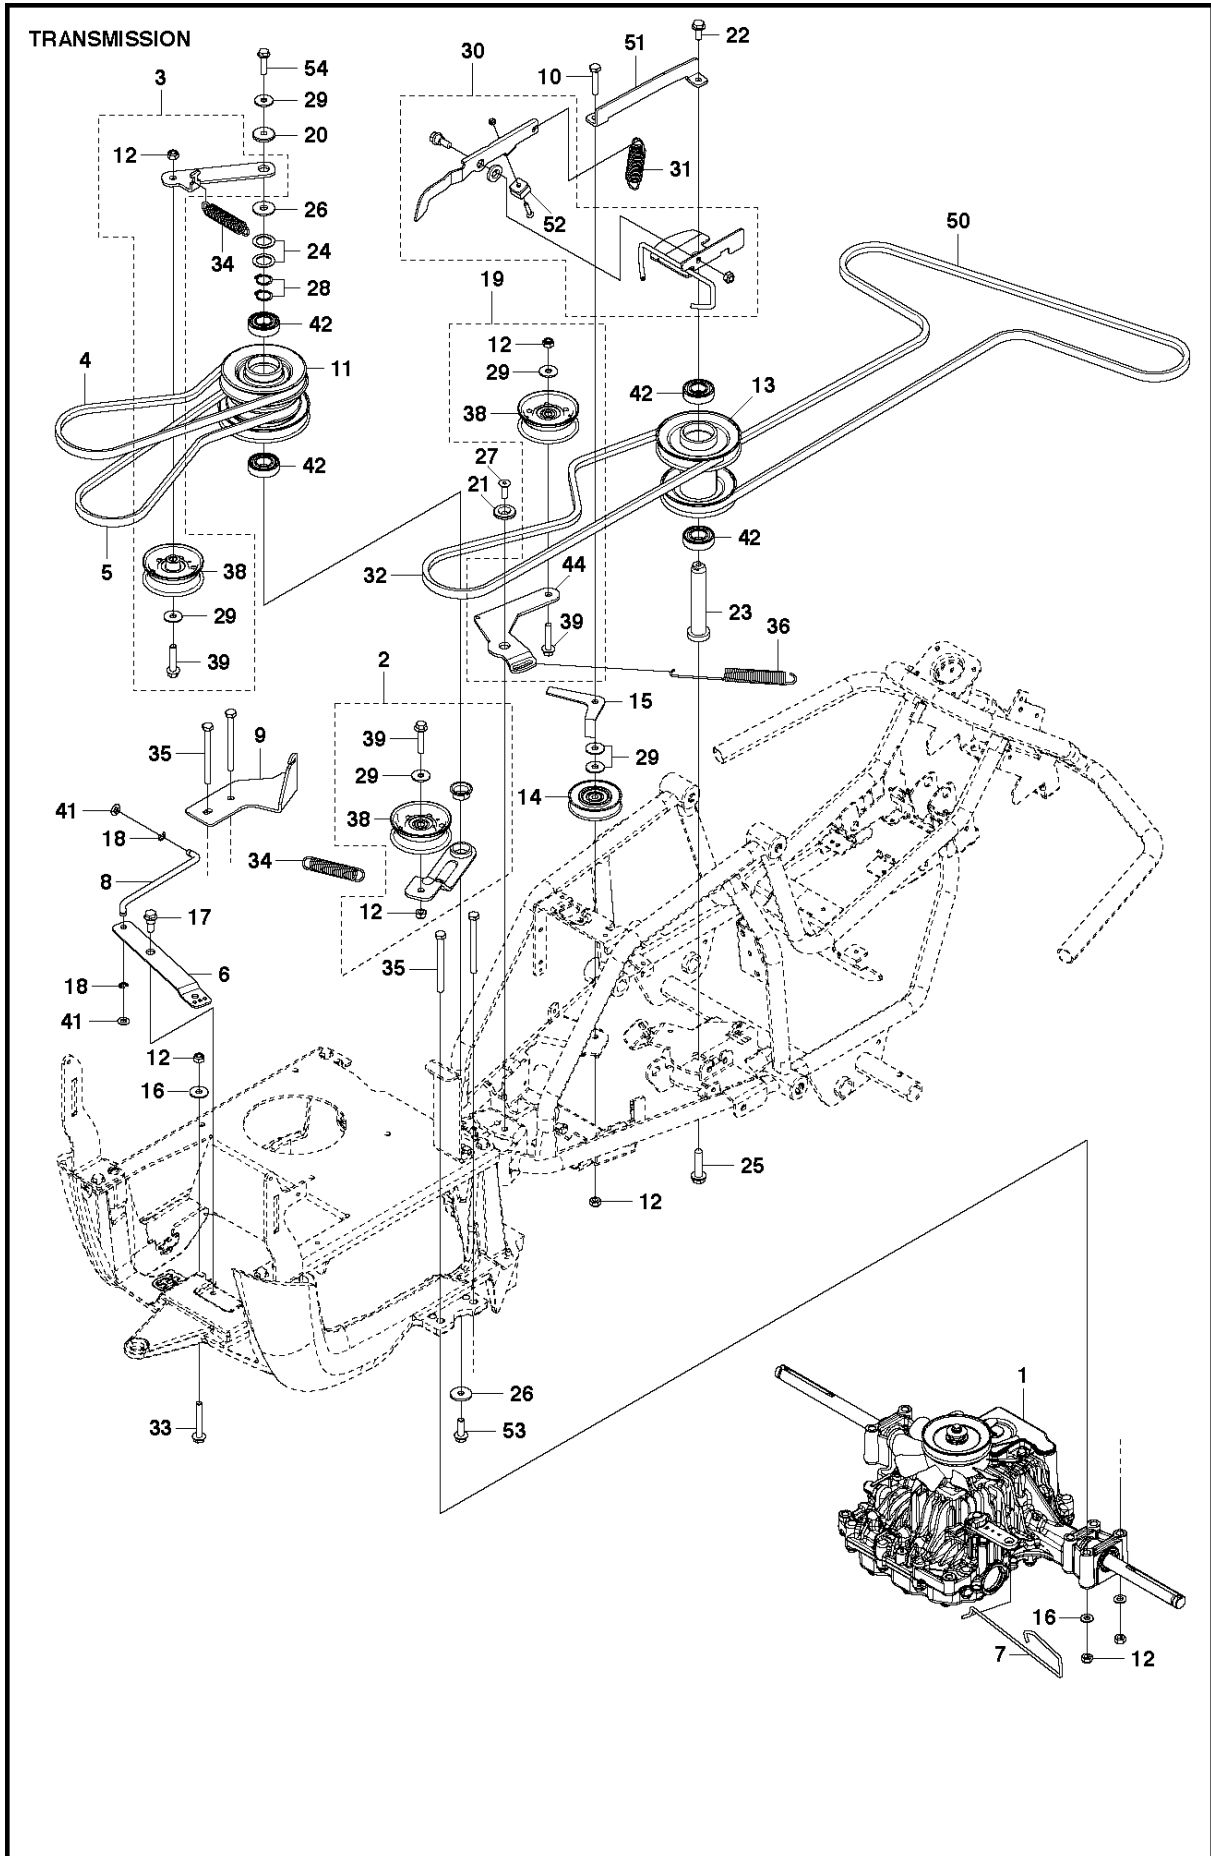

TRANSMISSION

R115 C, 967252701, 2014

Ref	Part No	Description	Remark	QTY	KIT
1	580 37 84-01	TRANSMISSION		1	
2	580 27 90-01	BELT TENSIONER ASSY		1	
3	580 27 87-01	BELT TENSIONER ASSY		1	
4	580 28 03-01	BELT		1	
5	580 28 04-01	BELT		1	
6	580 27 78-01	LINK ARM		1	
7	580 37 49-01	ARM		1	
8	580 29 11-01	ROD		1	
9	580 29 12-01	BRACKET		1	
10	725 24 59-51	SCREW EHHM		1	
11	581 73 85-01	PULLEY		1	
12	732 21 18-01	LOCK NUT		5	2, 3, 19
13	581 74 02-01	PULLEY		1	
14	506 94 69-01	BELT TENS WHEEL ASSY		1	
15	577 41 85-01	BRACKET		1	
16	734 11 64-01	WASHER		4	
17	506 59 74-01	SCREW EHHFM		1	
18	735 31 10-20	E-CLIP		2	
19	522 60 33-01	BELT TENSIONER		1	
20	574 87 41-01	WASHER		1	
21	581 76 52-01	WASHER		1	
22	506 57 01-04	SCREW EHHFM		1	
23	574 25 98-01	SHAFT		1	
24	506 50 48-05	WASHER		2	
25	506 67 54-02	SCREW EHHFM		1	
26	734 11 74-41	WASHER		1	
27	725 64 53-01	SCREW IHCSFM		1	
28	735 31 22-00	CIRCLIP		2	
29	734 11 64-41	WASHER		4	
30	581 73 94-01	BRAKE ASSY		1	
31	575 92 89-01	SPRING		1	
32	581 75 99-01	BELT		1	
33	506 57 01-07	SCREW EHHFM		1	
34	574 50 61-01	SPRING		2	
35	725 24 69-51	SCREW EHHM		4	
36	575 56 72-02	SPRING		1	
38	539 91 90-78	PULLEY		3	2, 3, 19
39	725 24 59-51	SCREW EHHM		3	2, 3, 19
41	735 58 52-01	WASHER		2	
42	738 21 04-04	BALL BEARING		4	
44	522 60 29-01	BELT TENSIONER		1	
50	580 62 41-02	BELT		1	
51	581 74 66-01	BRACKET		1	
52	506 83 36-01	BRAKE LINING		1	30
53	577 21 65-01	SCREW		1	
54	506 57 01-05	SCREW EHHFM		1