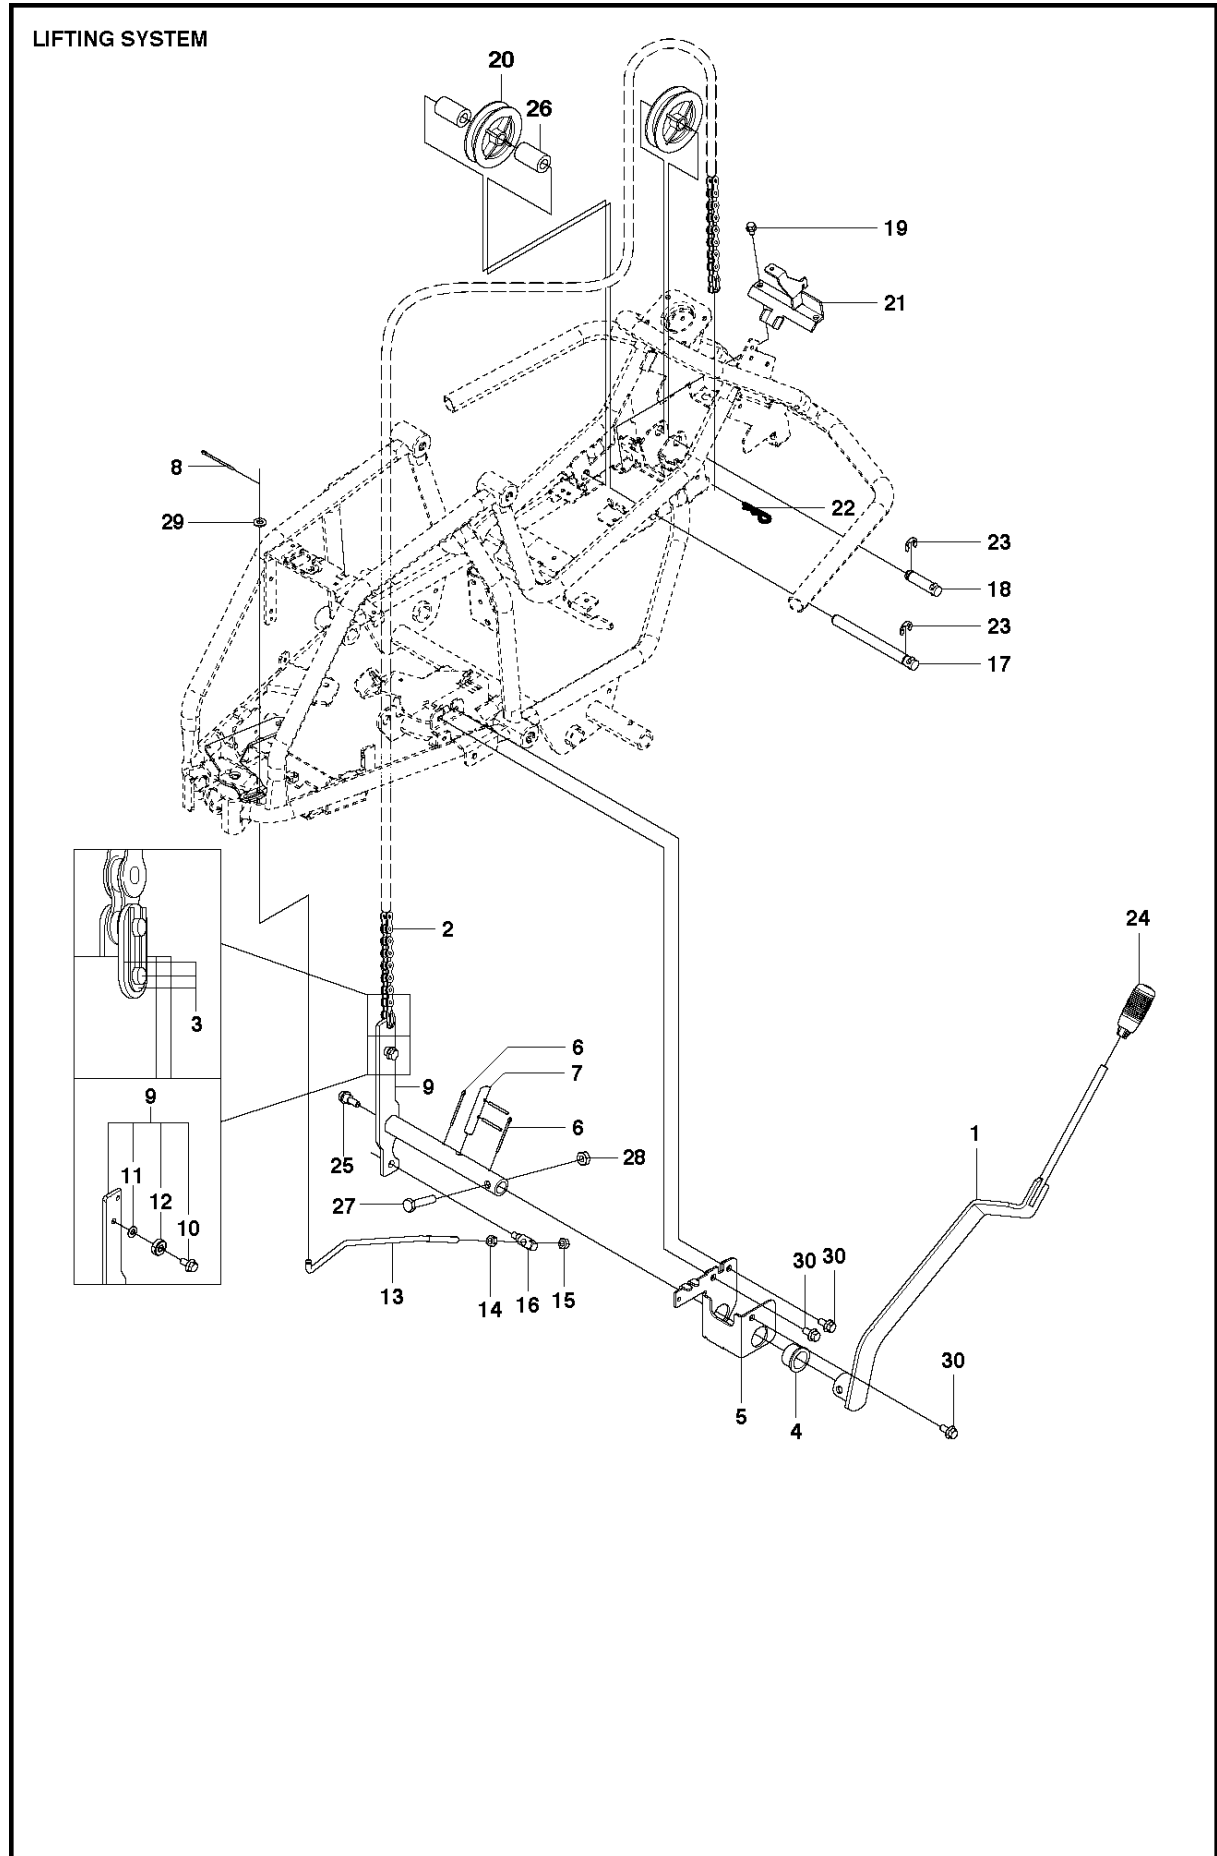

Ref	Part No	Description	Remark	QTY KIT
1	580 38 90-01	LEVER ASSY		1
2	506 55 46-06	CHAIN		1
3	506 55 47-01	LINKAGE		1
4	506 55 65-01	BEARING		1
5	525 40 47-01	BRACKET		1
6	721 61 87-01	SPLIT PIN		1
7	525 40 66-01	PEN		1
8	721 61 83-01	SPLIT PIN		1
9	581 54 58-01	LEVER ASSY		1
10	506 57 01-05	SCREW EHHFM		1
11	734 11 63-01	WASHER		1
12	738 21 98-04	BALL BEARING		1
13	522 56 01-01	ROD		1
14	731 23 18-01	HEXAGON NUT		1
15	732 21 18-01	LOCK NUT		1
16	525 49 13-01	JOINT		1
17	525 40 44-01	SHAFT		1
18	525 40 45-01	SHAFT		1
19	725 23 64-61	SCREW EHHFT		2
20	506 90 56-01	OFFSET PULLEY		2
21	574 31 58-01	BRACKET		1
22	721 68 02-51	SPRING COTTER		1
23	735 31 18-20	E-CLIP		2
24	506 54 20-01	HANDLE		1
25	506 59 74-01	SCREW EHHFM		1
26	576 46 82-01	SLEEVE		2
27	725 25 00-51	SCREW EHHM		1
28	732 21 20-51	NUT		1
29	734 11 64-01	WASHER		1
30	506 57 01-03	SCREW EHHFM		3