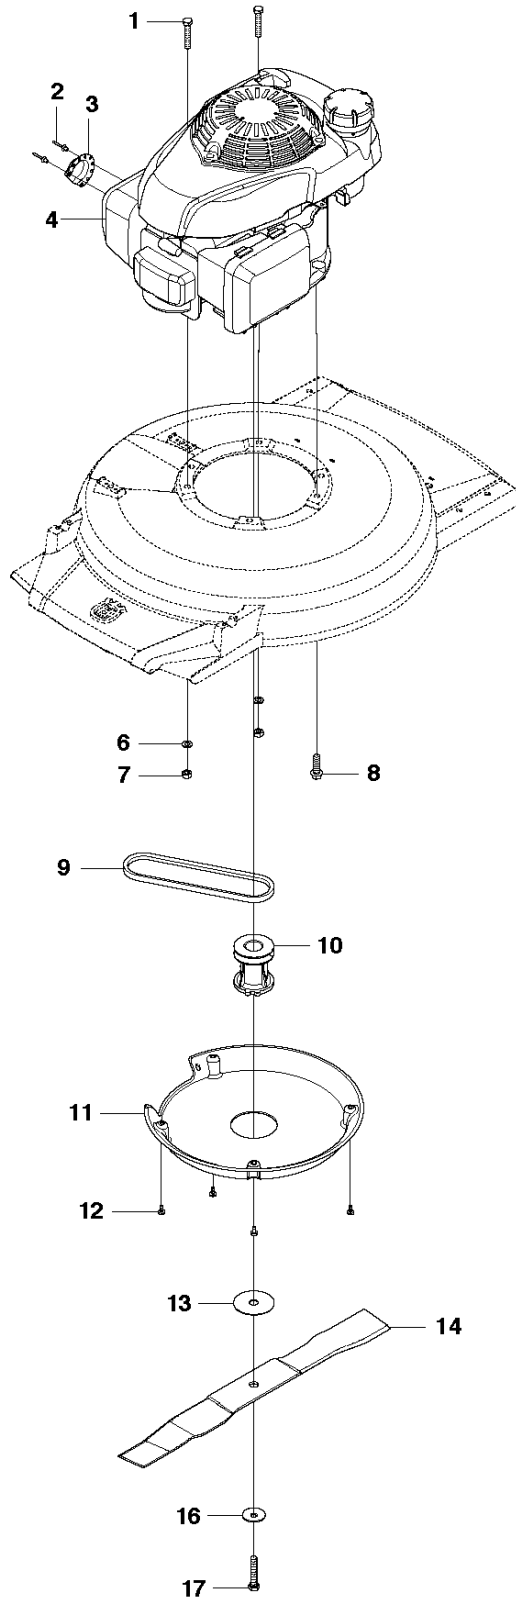

SPARE PARTS LIST

LAWN MOWERS: CONSUMER
WALK-BEHINDS

LB448 S, 967256801, 2014-02

D LB 448S
ENGINE

ENGINE

LB448 S, 967256801, 2014-02

Ref	Part No	Description	Remark	QTY	KIT
1	581 66 24-01	ENGINE COVER		2	
2	722 78 39-02	BLIND RIVET		2	1
3	502 88 05-01	DEFLECTOR		1	1
4	.	TBD	GCV140 A0 S4-HE-SD	1	1
6	734 11 64-01	WASHER		2	
7	732 21 18-01	LOCK NUT		2	
8	502 88 29-01	SCREW		1	
9	502 94 53-01	V-BELT	Kit: 5254800-01 (Belt with shell)	1	
10	502 87 22-01	BLADE SUPPORT		1	
11	586 94 41-01	BELT COVER		1	
12	502 43 52-01	SCREW ITXPANTT		4	11
13	503 25 94-01	WASHER		1	
14	502 88 13-10	MOWER BLADE		1	
16	503 33 25-01	SPRING		1	
17	504 45 64-02	SCREW EHHI		1	
18	585 83 52-02	DECAL		1	

C LB 448S
HANDLE

HANDLE

LB448 S, 967256801, 2014-02

Ref	Part No	Description	Remark	QTY	KIT
1	579 15 91-02	BAIL ARM ASSY		1	
2	531 20 49-61	WASHER		1	
3	503 32 09-01	BUSHING		1	
4	576 64 19-01	HANDLE GRIP		1	
5	502 90 74-04	HANDLE ASSY		1	
6	725 23 81-51	SCREW EHHM		1	
7	732 25 16-01	HEXAGON LOCKING NUT		2	
8	504 45 99-01	WASHER		1	
9	585 40 20-04	CABLE		1	
10	579 14 37-02	CONTROL		1	
11	725 23 78-71	SCREW EHHM		1	
12	727 65 43-51	SCREW RSQM		1	15
13	503 29 83-01	LEVER ASSY		1	
14	504 45 73-01	WASHER		1	
15	503 28 43-02	HANDLE ASSY		1	
16	504 46 45-02	ADJUSTING WHEEL		2	
17	735 31 12-00	CIRCLIP		2	