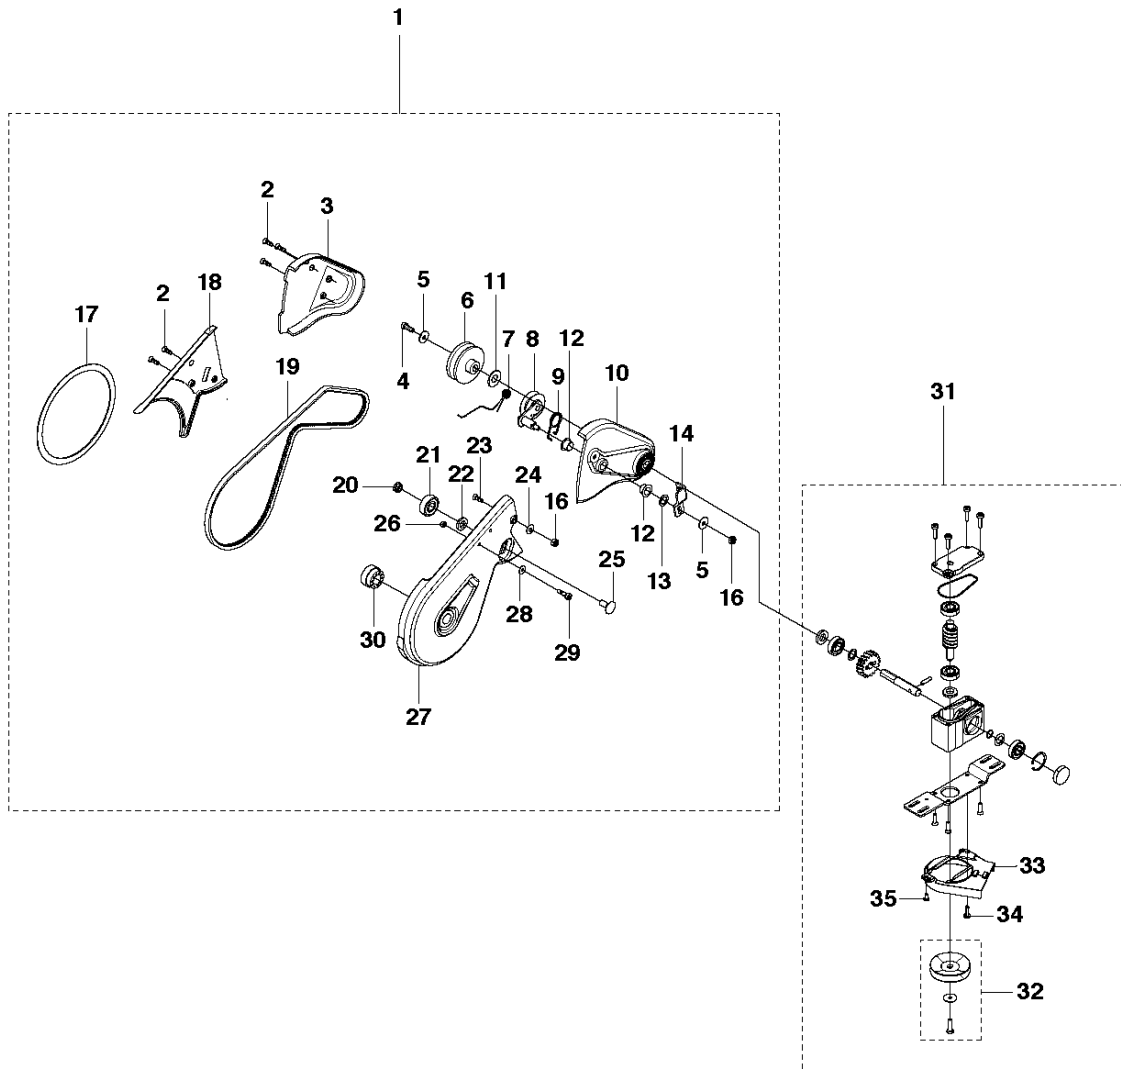

SPARE PARTS LIST

LAWN MOWERS: CONSUMER
WALK-BEHINDS

LB448 S, 967256801, 2014-02

D LB 448S
ENGINE

ENGINE

LB448 S, 967256801, 2014-02

Ref	Part No	Description	Remark	QTY	KIT
1	581 66 24-01	ENGINE COVER		2	
2	722 78 39-02	BLIND RIVET		2	1
3	502 88 05-01	DEFLECTOR		1	1
4	.	TBD	GCV140 A0 S4-HE-SD	1	1
6	734 11 64-01	WASHER		2	
7	732 21 18-01	LOCK NUT		2	
8	502 88 29-01	SCREW		1	
9	502 94 53-01	V-BELT	Kit: 5254800-01 (Belt with shell)	1	
10	502 87 22-01	BLADE SUPPORT		1	
11	586 94 41-01	BELT COVER		1	
12	502 43 52-01	SCREW ITXPANTT		4	11
13	503 25 94-01	WASHER		1	
14	502 88 13-10	MOWER BLADE		1	
16	503 33 25-01	SPRING		1	
17	504 45 64-02	SCREW EHHI		1	
18	585 83 52-02	DECAL		1	

B GEAR
Mulch

GEAR BOX

LB448 S, 967256801, 2014-02

Ref	Part No	Description	Remark	QTY KIT	
1	585 19 26-01	TRANSMISSION KIT			
2	578 97 60-01	SCREW ITXPANTT		5	1
3	578 26 55-02	COVER		1	1
4	504 45 67-01	SCREW IHSCM		1	1
5	734 18 13-51	WASHER		2	1
6	578 77 11-01	PULLEY		1	1
7	502 88 03-01	SPRING		1	1
8	503 32 30-02	PULLEY ASSY		1	1
9	503 32 66-01	SPRING		1	1
10	578 34 28-02	HOUSING ASSY		1	1
11	504 45 73-01	WASHER		1	1
12	503 27 71-01	BUSHING		2	1
13	504 46 08-01	WASHER		1	1
14	578 89 91-01	LEVER		1	1
16	732 25 16-01	HEXAGON LOCKING NUT		2	1
17	578 26 56-01	SEALING RING		1	1
18	578 26 54-02	COVER		1	1
19	580 79 40-01	V-BELT	Kit: 5254799-01 (Belt with shell)	1	1
20	503 31 76-01	BARREL NUT		1	1
21	738 22 01-19	BALL BEARING	6201-2RS1	1	1
22	504 46 06-01	WASHER		1	1
23	725 63 69-51	SCREW IHCSFM		1	1
24	503 32 40-01	SPRING		1	1
25	727 64 51-51	SCREW RSQM		1	1
26	732 25 14-01	HEXAGON LOCKING NUT		1	1
27	578 26 52-02	HOUSING		1	1
28	504 45 60-01	WASHER, 5X13X1		1	1
29	504 46 19-01	SCREW IHSCM		1	1
30	503 32 44-01	BUSHING		1	1
31	503 32 81-05	WORM GEAR ASSY		1	
32	585 51 44-02	PULLEY KIT	For wormgear 5033281-03/-04/-05	1	31
33	522 54 63-01	BELT GUARD		1	31
34	504 46 70-01	SCREW ITXPANM		1	31
35	522 63 56-01	SCREW ITXPANM		1	31