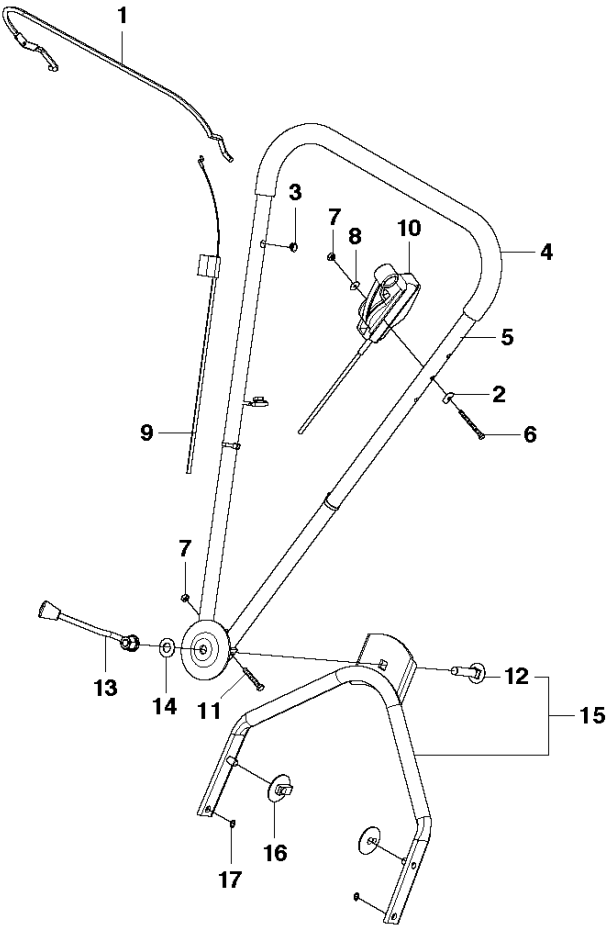

C LB 448S
HANDLE

HANDLE

LB448 S, 967256801, 2014-02

Ref	Part No	Description	Remark	QTY	KIT
1	579 15 91-02	BAIL ARM ASSY		1	
2	531 20 49-61	WASHER		1	
3	503 32 09-01	BUSHING		1	
4	576 64 19-01	HANDLE GRIP		1	
5	502 90 74-04	HANDLE ASSY		1	
6	725 23 81-51	SCREW EHHM		1	
7	732 25 16-01	HEXAGON LOCKING NUT		2	
8	504 45 99-01	WASHER		1	
9	585 40 20-04	CABLE		1	
10	579 14 37-02	CONTROL		1	
11	725 23 78-71	SCREW EHHM		1	
12	727 65 43-51	SCREW RSQM		1	15
13	503 29 83-01	LEVER ASSY		1	
14	504 45 73-01	WASHER		1	
15	503 28 43-02	HANDLE ASSY		1	
16	504 46 45-02	ADJUSTING WHEEL		2	
17	735 31 12-00	CIRCLIP		2