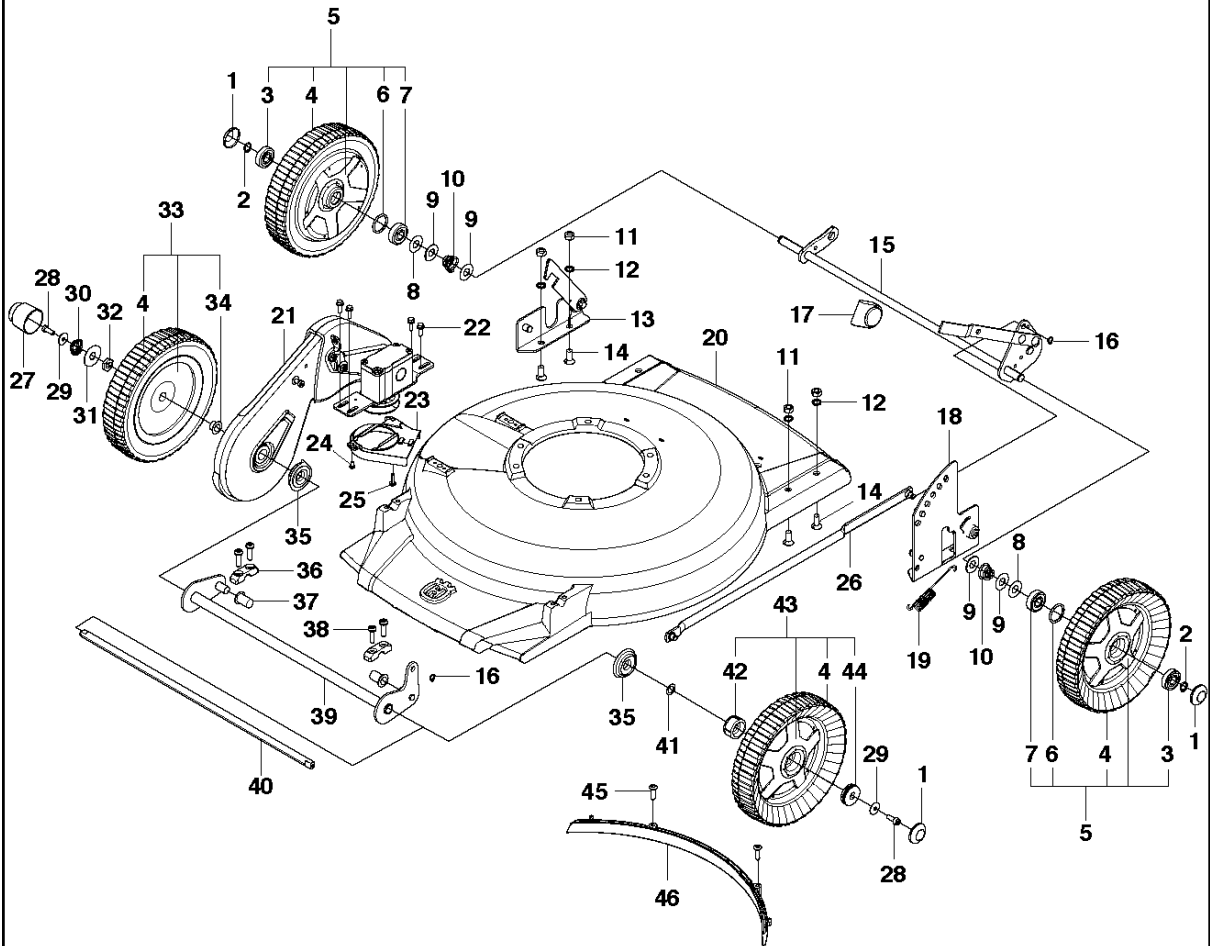

A LB 448S
DECK

MOWER DECK / CUTTING DECK

LB448 S, 967256801, 2014-02

Ref	Part No	Description	Remark	QTY	KIT
1	503 27 51-01	HUB CAP		3	
2	504 45 83-01	CIRCLIP		2	
3	502 88 27-01	BALL BEARING	6201-2RS/B9	2	5
4	510 10 96-01	TYRE		4	5, 33, 43
5	503 27 54-02	WHEEL ASSY		2	
6	504 46 18-01	SPACER RING		2	5
7	503 24 29-01	BALL BEARING	6201-2RS	2	5
8	504 45 76-01	WASHER		2	
9	504 45 73-01	WASHER		4	
10	503 33 30-01	SPRING		2	
11	731 23 18-01	HEXAGON NUT		4	
12	735 21 64-01	LOCK WASHER		4	
13	503 26 58-02	HANDLE SUPPORT ASSY		1	
14	504 45 70-01	SCREW SLCSFM		4	
15	503 25 80-01	REAR AXLE ASSY		1	
16	735 31 10-00	CIRCLIP		2	
17	504 46 47-01	KNOB		1	
18	503 24 90-02	INDEX PLATE ASSY		1	
19	503 25 76-01	SPRING		1	
20	505 43 87-05	CHASSIS		1	
21	585 19 26-02	TRANSMISSION KIT		1	
22	725 23 29-61	SCREW EHHFT		4	
23	522 54 63-01	BELT GUARD		1	
24	522 63 56-01	SCREW ITXPANM		1	
25	504 46 70-01	SCREW ITXPANM		1	
26	503 24 95-02	ROD ASSY		1	
27	504 46 51-01	HUB CAP		1	
28	504 45 67-01	SCREW IHSCM		2	
29	504 45 99-01	WASHER		2	
30	503 33 23-01	SPRING		1	
31	504 46 09-01	WASHER		1	
32	504 46 13-01	DRIVER		1	
33	503 31 74-02	WHEEL ASSY		1	
34	503 27 71-01	BUSHING		1	33
35	504 46 36-01	BUSHING		2	
36	504 46 38-02	BRACKET		2	
37	502 89 81-02	CASING		2	
38	504 45 71-01	SCREW ITXPANM		4	
39	503 26 92-01	FRONT AXLE		1	
40	502 87 38-01	DRIVE SHAFT		1	
41	504 45 98-01	WASHER		1	
42	503 27 64-01	BUSHING		1	43
43	503 27 55-02	WHEEL ASSY		1	
44	503 27 62-01	BUSHING		1	43
45	504 45 65-01	SCREW ITXPANT		2	
46	503 24 30-01	MULCH WALL		1	
47	579 73 39-01	DECAL		1