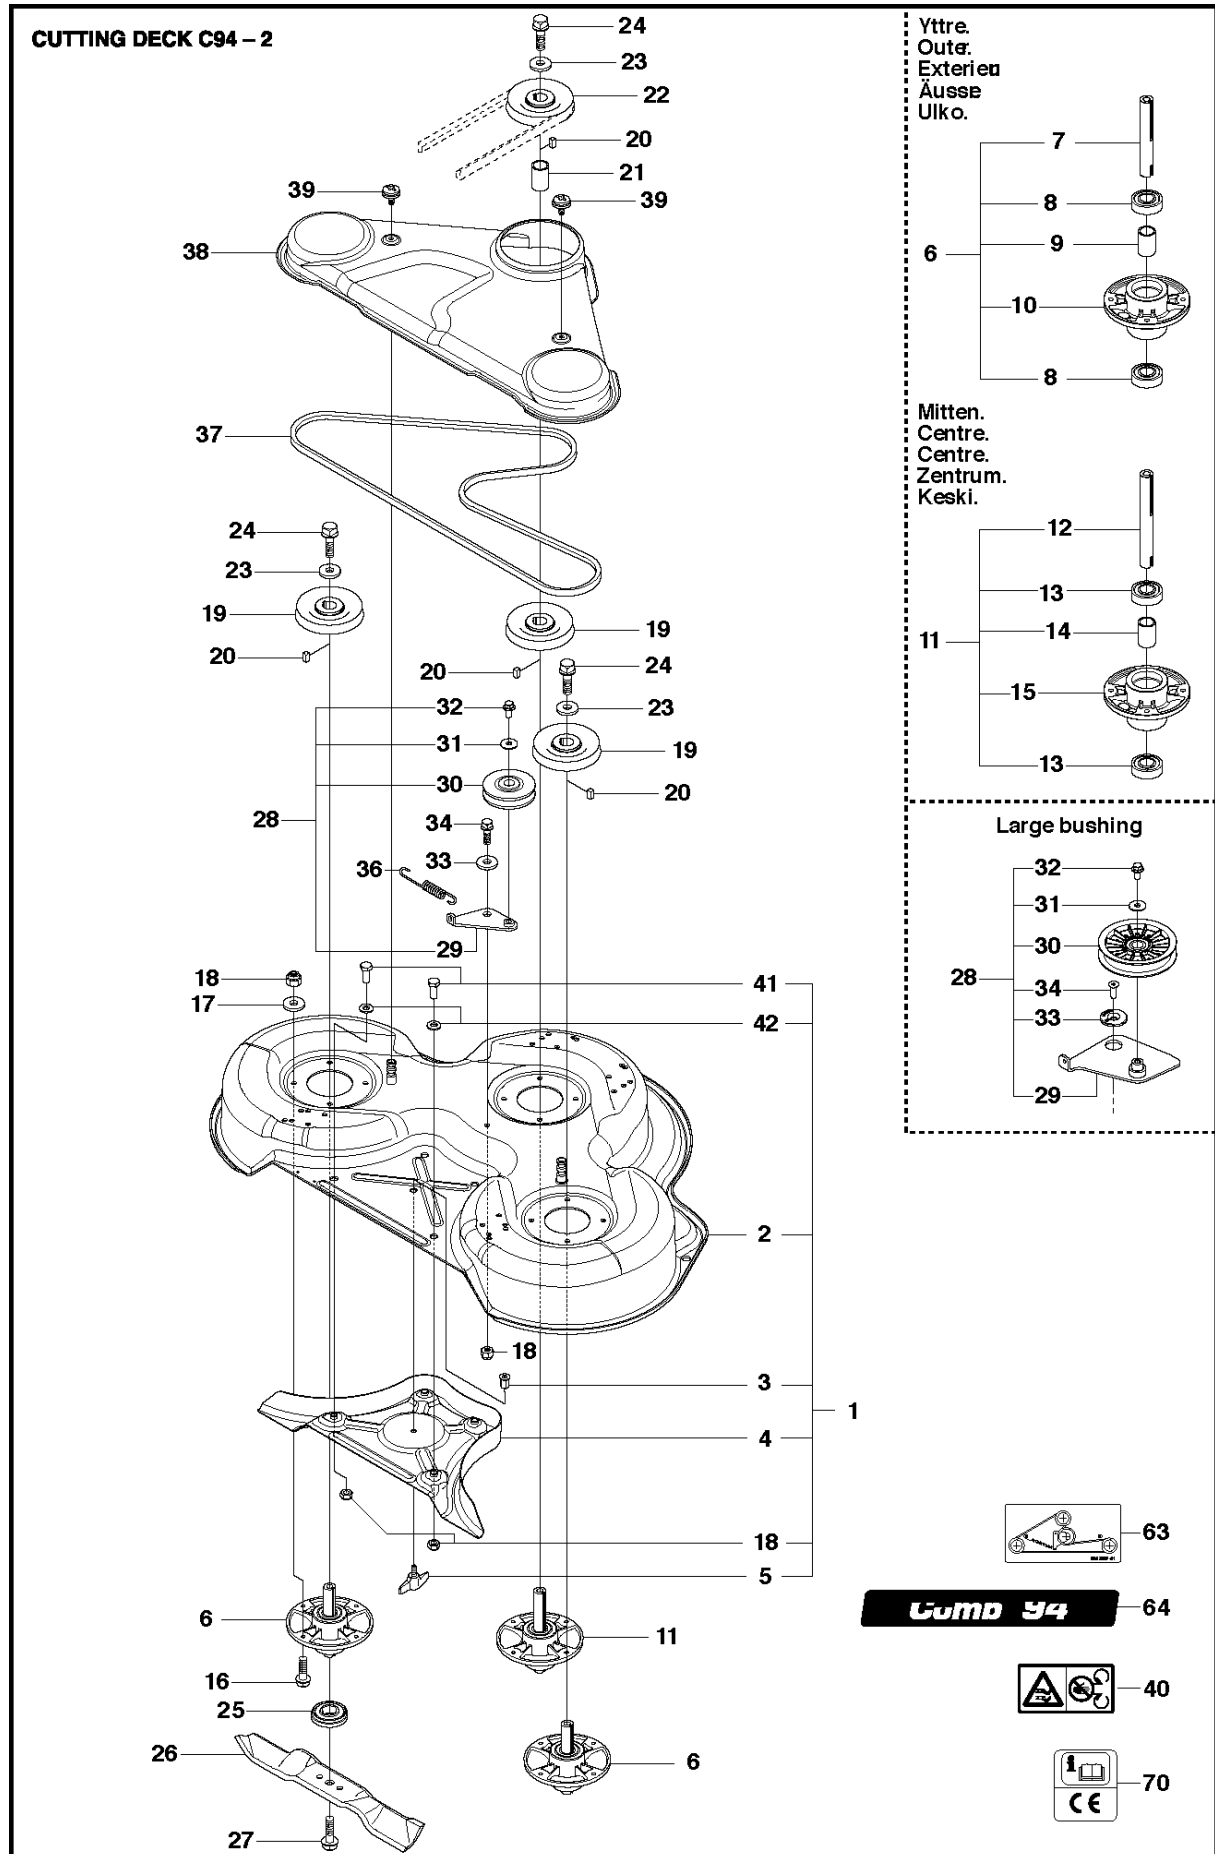

94CM CUTTING DECK

R216 AWD, 967291201, 2015

Ref	Part No	Description	Remark	QTY	KIT
1	581 26 55-01	CUTTING DECK		1	
2	581 23 74-04	DECK SHELL ASSY		1	1
3	506 91 62-01	BLIND RIVET NUT		1	1
4	544 06 58-01	PLUG		1	1
5	544 06 61-01	KNOB		1	1
6	576 38 41-02	BLADE HOUSING ASSY		2	
7	576 38 43-02	SHAFT		1	6
8	738 23 04-34	BALL BEARING		2	6
9	576 38 44-01	SPACING SLEEVE		1	6
10	576 38 42-01	BEARING HOUSING		1	6
11	576 38 41-03	BLADE HOUSING ASSY		1	
12	576 38 43-03	SHAFT		1	11
13	738 23 04-34	BALL BEARING		2	11
14	576 38 44-01	SPACING SLEEVE		1	11
15	576 38 42-01	BEARING HOUSING		1	11
16	535 42 38-01	SCREW RSQM		12	
17	734 11 64-01	WASHER		12	
18	732 21 18-01	LOCK NUT		12	1
19	506 92 21-01	PULLEY		3	
20	506 53 35-01	PARALLEL KEY		4	
21	544 06 80-03	SPACING SLEEVE		1	
22	506 77 86-01	PULLEY		1	
23	734 11 74-41	WASHER		3	
24	506 67 54-02	SCREW EHHFM		3	
25	544 06 49-01	BLADE BRACKET		3	
26	579 65 25-10	BLADE		3	
27	506 67 54-02	SCREW EHHFM		3	
28	506 79 73-01	BELT TENSIONER ASSY	Small bushing	1	
28	586 96 40-01	BELT TENSIONER ASSY	Large bushing	1	
29	506 79 71-01	SPÄNNARM KPL.	Small bushing	1	28
29	580 79 42-01	ARM	Large bushing	1	28
30	581 86 46-01	BELT TENSIONER WHEEL		1	28
31	734 11 64-41	WASHER		1	28
32	506 55 83-02	SCREW EHHFT		1	28
33	506 91 87-02	WASHER	Small bushing	1	
33	586 49 67-01	WASHER	Large bushing	1	
34	725 24 51-71	SCREW EHHM	Small bushing	1	
34	725 64 53-01	SCREW IHCSFM	Large bushing	1	
36	506 53 31-01	SPRING		1	
37	505 20 86-01	BELT		1	
38	522 82 19-03	BELT COVER		1	
39	544 40 05-01	SCREW		2	
40	574 51 00-01	DECAL		2	
41	725 24 51-71	SCREW EHHM		2	1
42	734 11 64-01	WASHER		2	1
63	506 78 97-01	LABEL		1	
64	544 23 81-01	LABEL		1	
70	506 92 90-01	LABEL		1