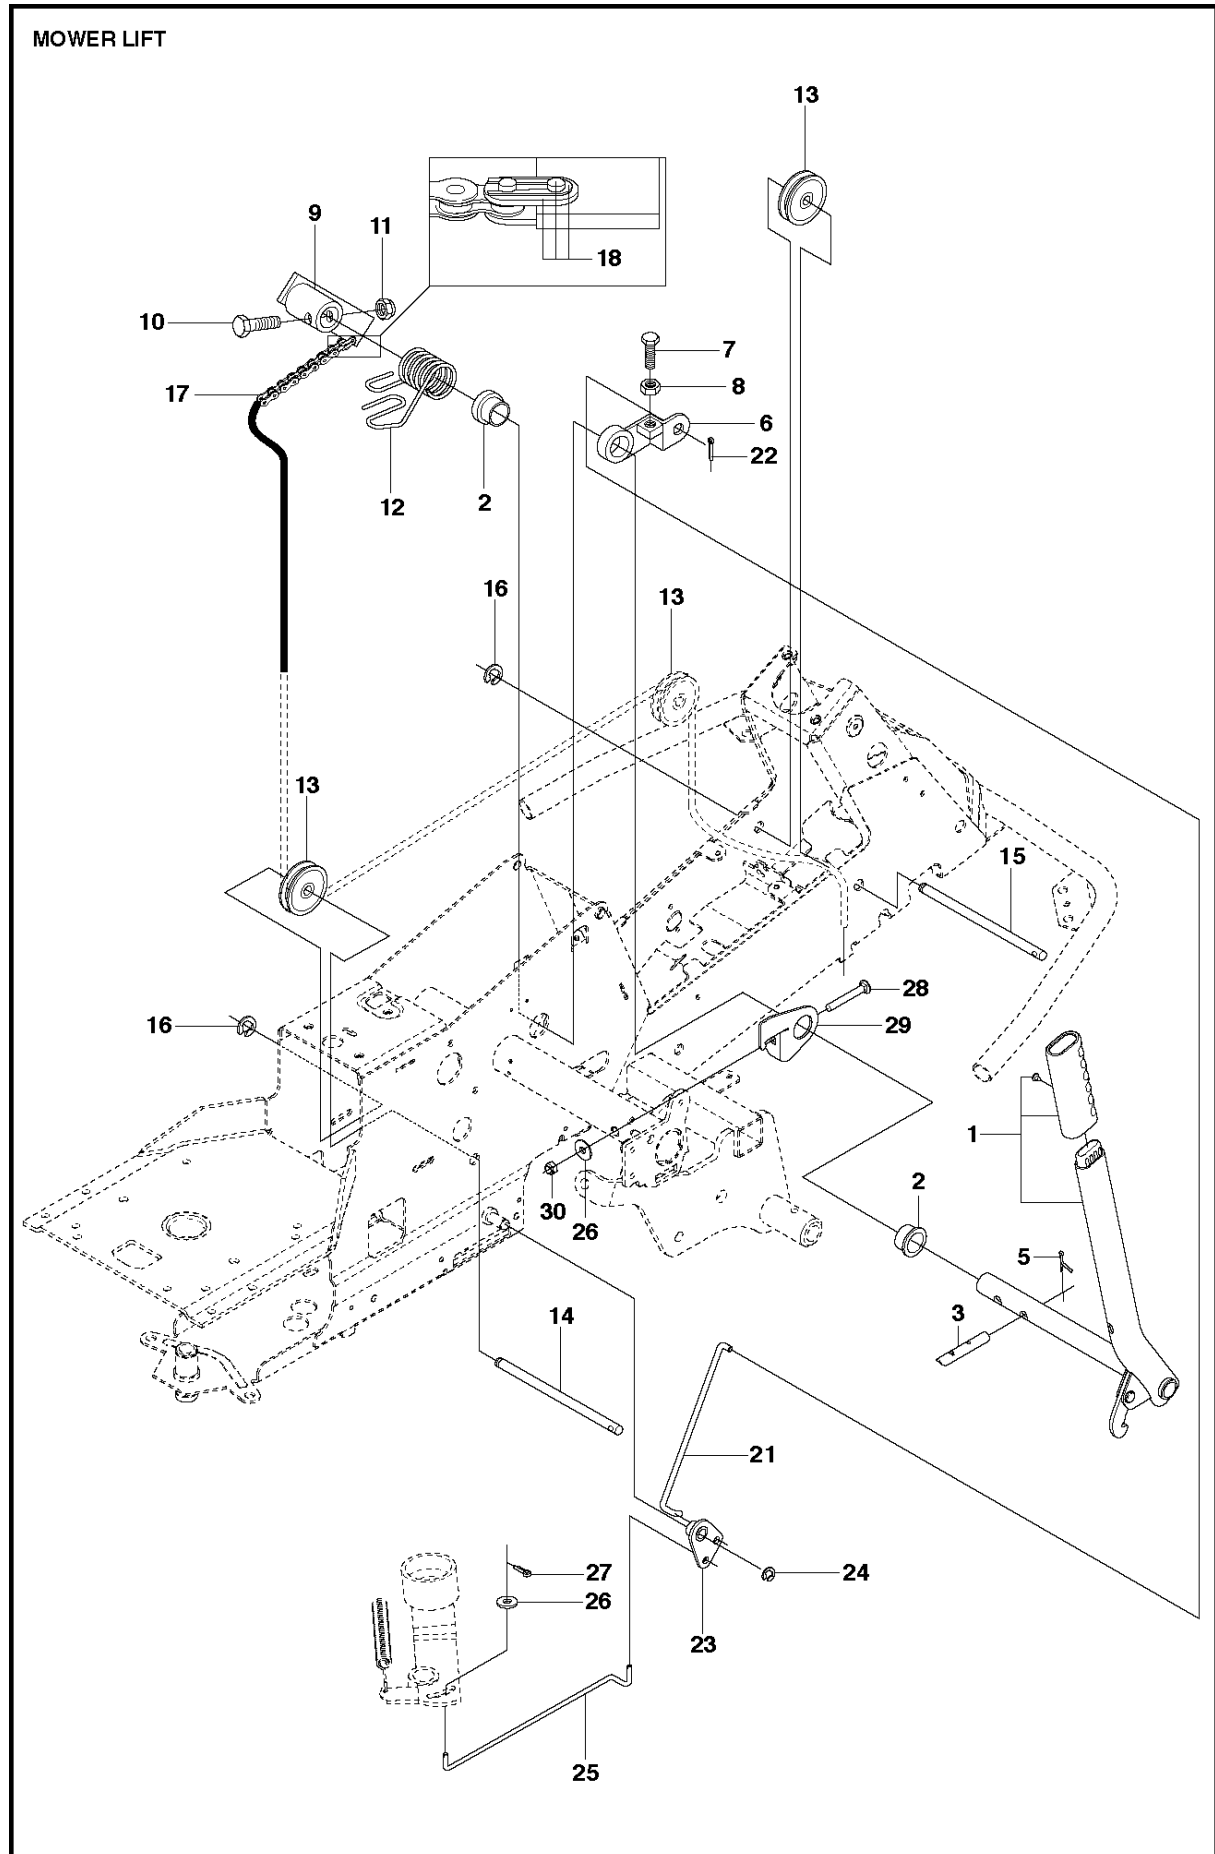

MOWER LIFT / DECK LIFT

R216 AWD, 967291201, 2015

Ref	Part No	Description	Remark	QTY KIT
1	577 96 67-01	LIFTING LEVER ASSY		1
2	506 55 65-01	BEARING		2
3	525 40 66-01	PEN		1
5	721 61 83-01	SPLIT PIN		1
6	506 78 43-01	LINK ASSY		1
7	725 24 97-51	SCREW		1
8	731 23 20-51	HEXAGON NUT		1
9	544 43 36-01	LIFTING ARM		1
10	725 25 42-51	SCREW EHHM		1
11	732 25 22-01	HEXAGON LOCKING NUT		1
12	506 91 68-01	SPRING		1
13	506 90 56-01	OFFSET PULLEY		2
14	506 90 57-01	SHAFT		1
15	506 90 57-02	SHAFT		1
16	735 31 18-20	E-CLIP		2
17	506 55 46-09	CHAIN		1
18	506 55 47-01	LINKAGE		1
21	544 45 69-01	CONNECTION ROD		1
22	721 61 83-01	SPLIT PIN		1
23	544 37 86-01	LINK		1
24	735 31 14-20	E-CLIP		1
25	544 44 88-01	CONNECTION ROD		1
26	734 11 64-41	WASHER		2
27	721 61 83-01	SPLIT PIN		1
28	535 42 38-03	SCREW RSQM		1
29	577 99 95-01	SHEET		1
30	732 21 18-01	LOCK NUT		1