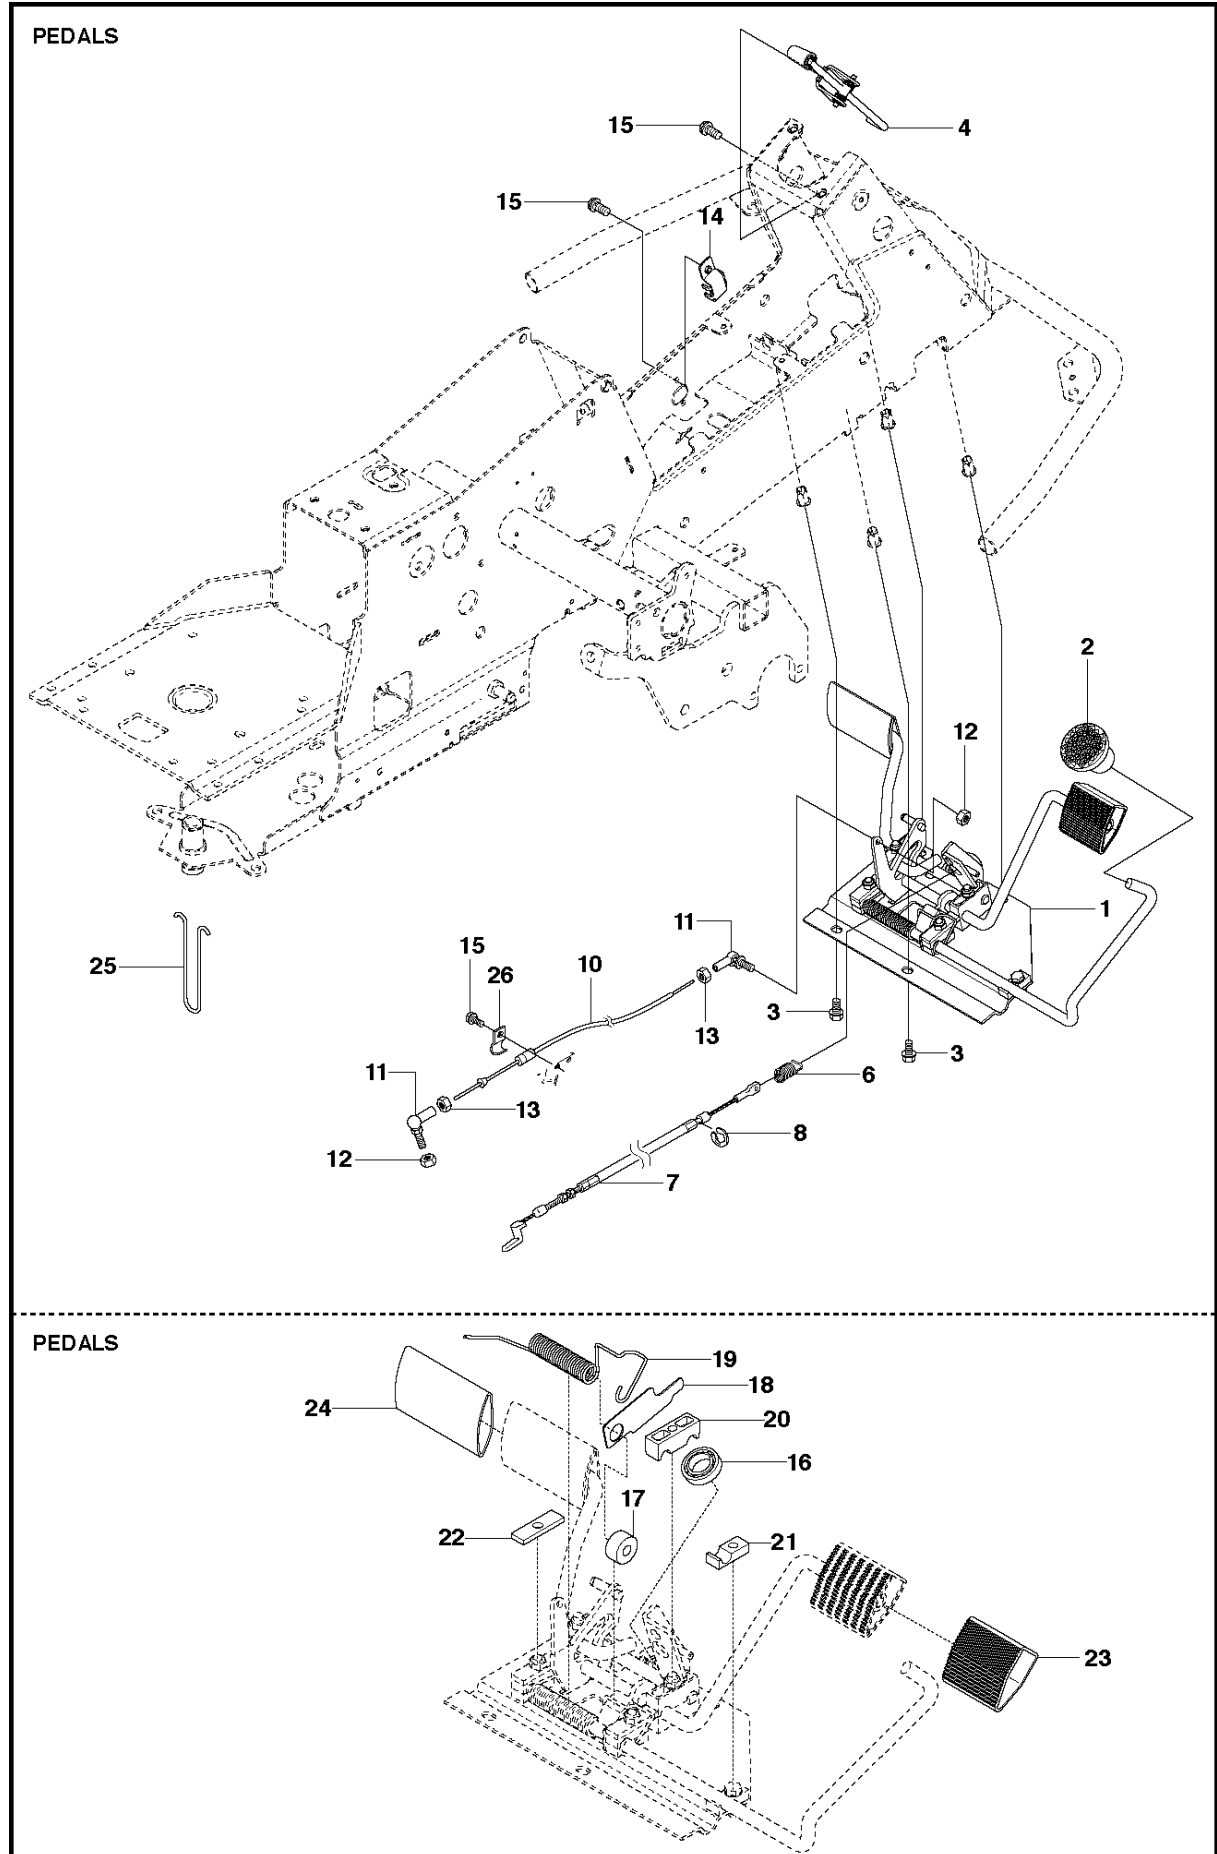

PEDALS

R216 AWD, 967291201, 2015

Ref	Part No	Description	Remark	QTY KIT
1	544 12 60-01	PEDAL PLATE ASSY		1
2	535 47 37-01	KNOB		1
3	506 57 01-04	SCREW EHHFM		4
4	544 40 31-01	BRAKE LEVER ASSY		1
6	506 94 63-01	BRAKE SPRING		1
7	576 71 21-01	BRAKE WIRE		1
8	735 31 09-20	HARNESS		1
10	574 41 12-02	CONTROL CABLE		1
11	506 55 73-01	VINKELL.AS8 DIN71802		2
12	732 21 14-01	LOCK NUT		2
13	731 23 14-01	HEXAGON NUT		2
14	522 43 08-01	BRACKET		1
15	725 23 64-61	SCREW EHHFT		4
16	738 21 02-04	BALL BEARING		1
17	535 48 02-01	ROLLER		1
18	535 48 06-01	PROTECTIVE PLATE		1
19	535 48 07-01	SPRING		1
20	535 48 08-01	BEARING SUPPORT		4
21	535 48 09-01	BEARING SUPPORT		5
22	535 48 10-01	REINFORCEMENT PLATE		3
23	535 47 88-01	PEDAL RUBBER		1
24	535 47 88-02	PEDAL RUBBER		1
25	506 57 64-02	CABLE HOLDER		1