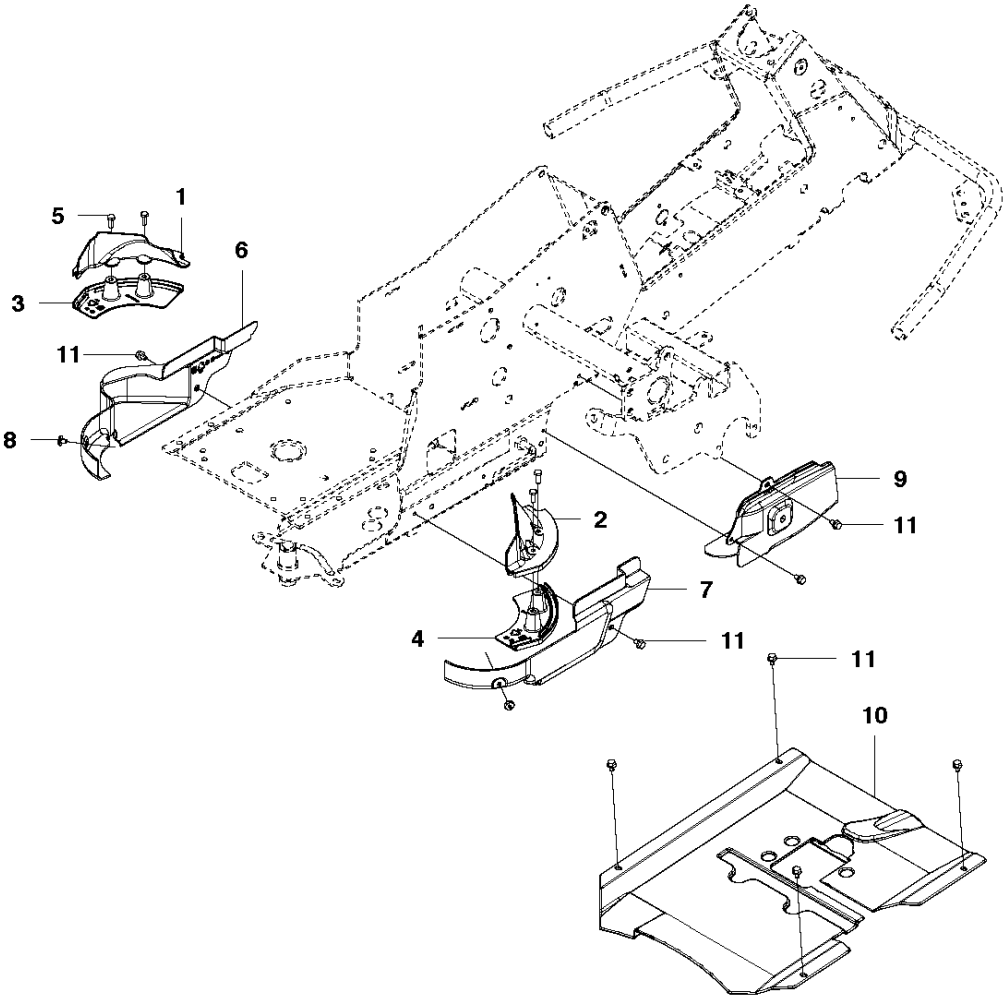

COVER - 3

COVER

R216 AWD, 967291201, 2015

Ref	Part No	Description	Remark	QTY KIT
1	510 22 25-01	BELT COVER		1
2	510 22 25-02	BELT COVER		1
3	510 22 27-01	BELT COVER		1
4	510 22 27-02	BELT COVER		1
5	725 23 68-61	SCREW EHHFT		4
6	510 22 23-03	BELT COVER		1
7	510 22 24-01	BELT COVER		1
8	522 55 73-01	SCREW		2
9	516 01 88-01	BELT COVER		1
10	510 43 62-03	BELT COVER		1
11	725 23 64-61	SCREW EHHFT		8