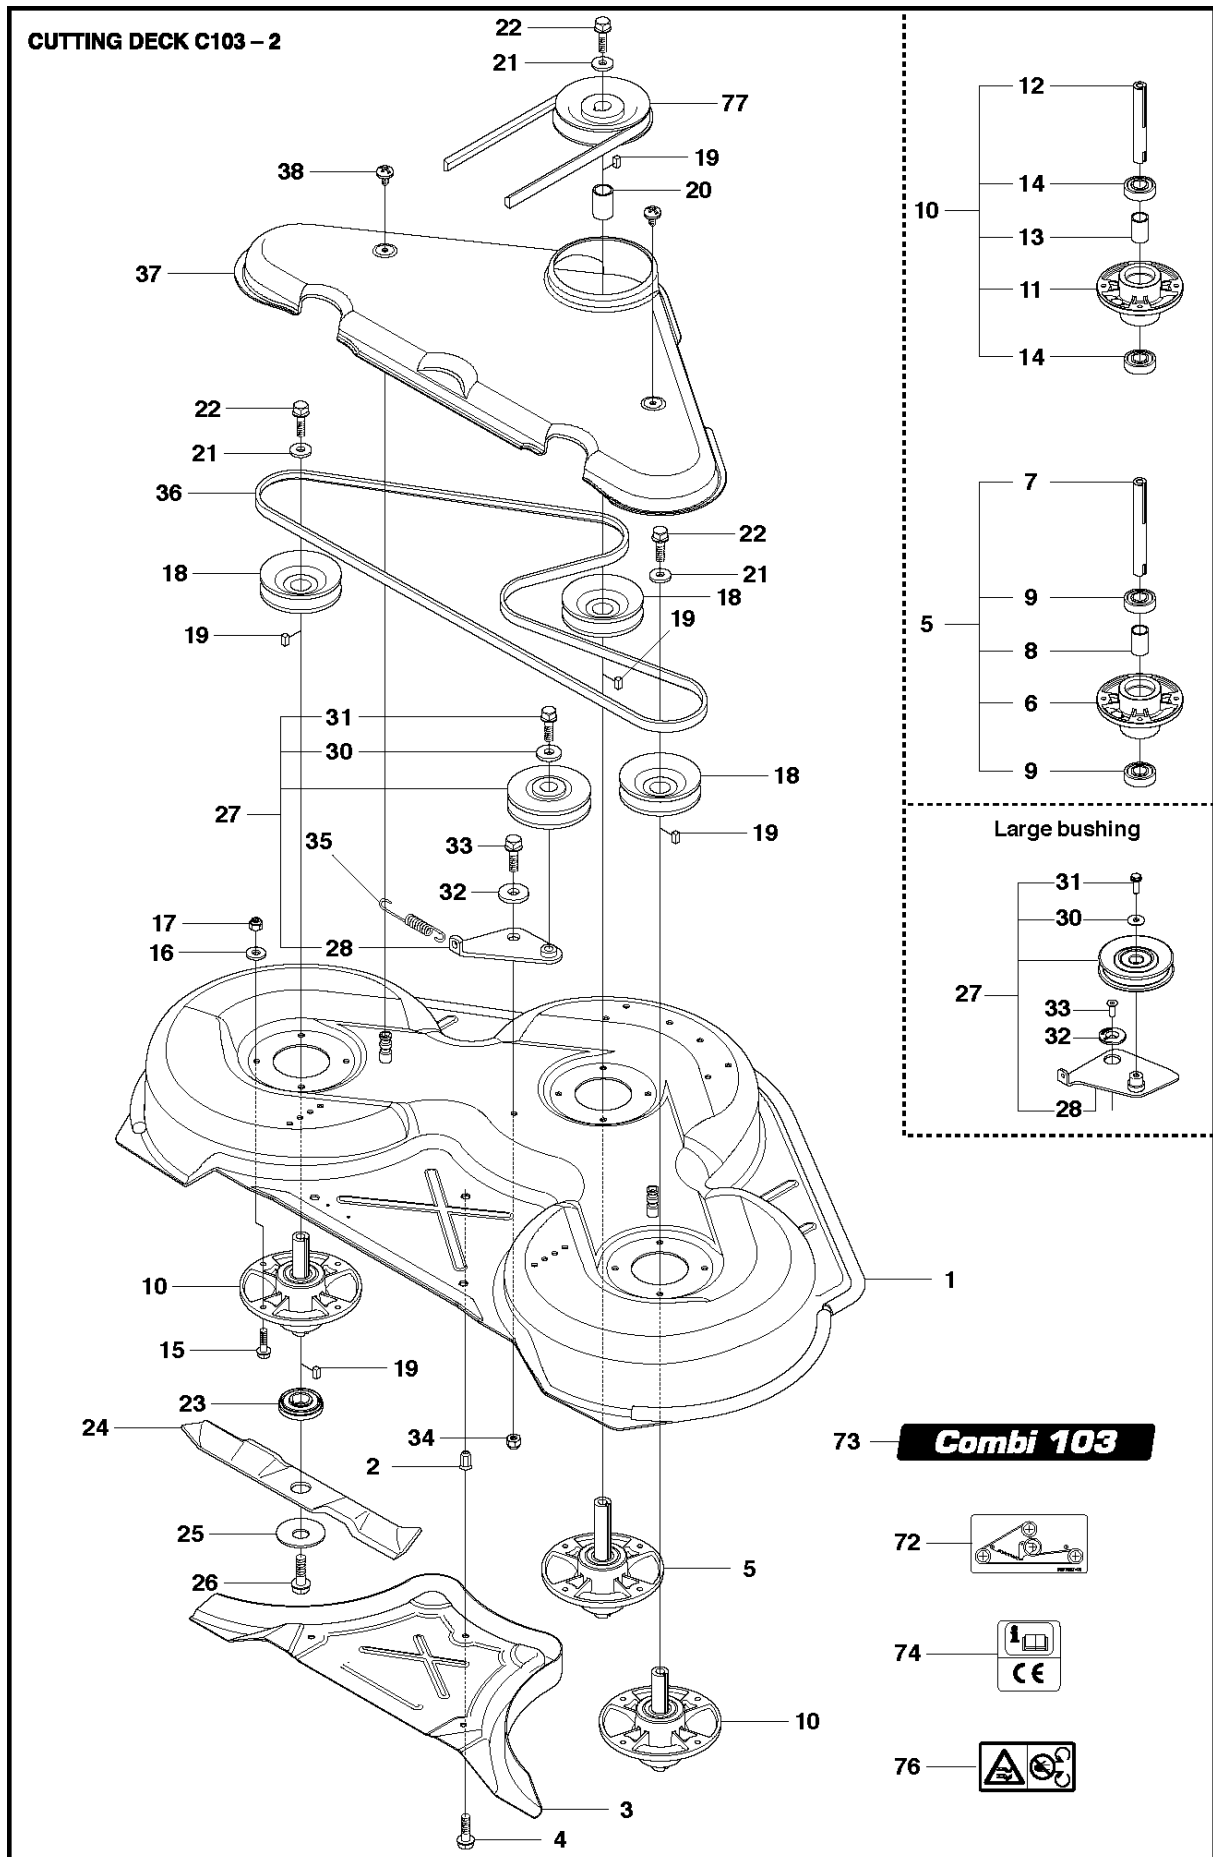

Ref	Part No	Description	Remark	QTY	KIT
1	504 56 98-05	DECK SHELL ASSY		1	
2	506 91 62-01	BLIND RIVET NUT		3	
3	544 44 92-01	PLUG		1	
4	506 57 01-04	SCREW EHHFM		3	
5	576 38 41-03	BLADE HOUSING ASSY		1	
6	576 38 42-01	BEARING HOUSING		1	5
7	576 38 43-03	SHAFT		1	5
8	576 38 44-01	SPACING SLEEVE		1	5
9	738 23 04-34	BALL BEARING		2	5
10	576 38 41-02	BLADE HOUSING ASSY		2	
11	576 38 42-01	BEARING HOUSING		1	10
12	576 38 43-02	SHAFT		1	10
13	576 38 44-01	SPACING SLEEVE		1	10
14	738 23 04-34	BALL BEARING		2	10
15	535 42 38-01	SCREW RSQM		12	
16	734 11 64-01	WASHER		12	
17	732 21 18-01	LOCK NUT		12	
18	506 92 21-01	PULLEY		3	
19	506 53 35-01	PARALLEL KEY		7	
20	544 06 80-03	SPACING SLEEVE		1	
21	734 11 74-41	WASHER		3	
22	544 11 41-01	SCREW EHHM		3	
23	535 50 42-02	BLADE BRACKET		3	
24	504 18 82-10	BLADE		3	
25	506 79 23-01	KNIFE PLATE		3	
26	544 11 41-01	SCREW EHHM		3	
27	506 54 07-01	BELT TENSIONER ASSY	Small bushing	1	
27	586 96 40-01	BELT TENSIONER ASSY	Large bushing	1	
28	506 51 95-01	SPÄNNARM KPL.	Small bushing	1	27
28	585 35 99-01	ARM	Large bushing	1	27
29	581 86 46-01	BELT TENSIONER WHEEL		1	27
30	734 11 64-41	WASHER		1	27
31	506 55 83-02	SCREW EHHFT	Small bushing	1	27
31	586 32 04-01	SCREW	Large bushing	1	27
32	506 91 87-02	WASHER	Small bushing	1	
32	586 49 67-01	WASHER	Large bushing	1	
33	725 24 51-71	SCREW EHHM	Small bushing	1	
33	725 64 53-01	SCREW IHCSFM	Large bushing	1	
34	732 21 18-01	LOCK NUT		1	
35	506 53 31-01	SPRING		1	
36	506 76 85-01	BELT		1	
37	585 07 07-01	BELT COVER		1	
38	544 40 05-01	SCREW		2	
72	506 78 97-01	LABEL		1	
73	544 23 81-03	LABEL		1	
74	506 92 90-01	LABEL		1	
76	574 51 00-01	DECAL		1	
77	506 77 86-01	PULLEY		1