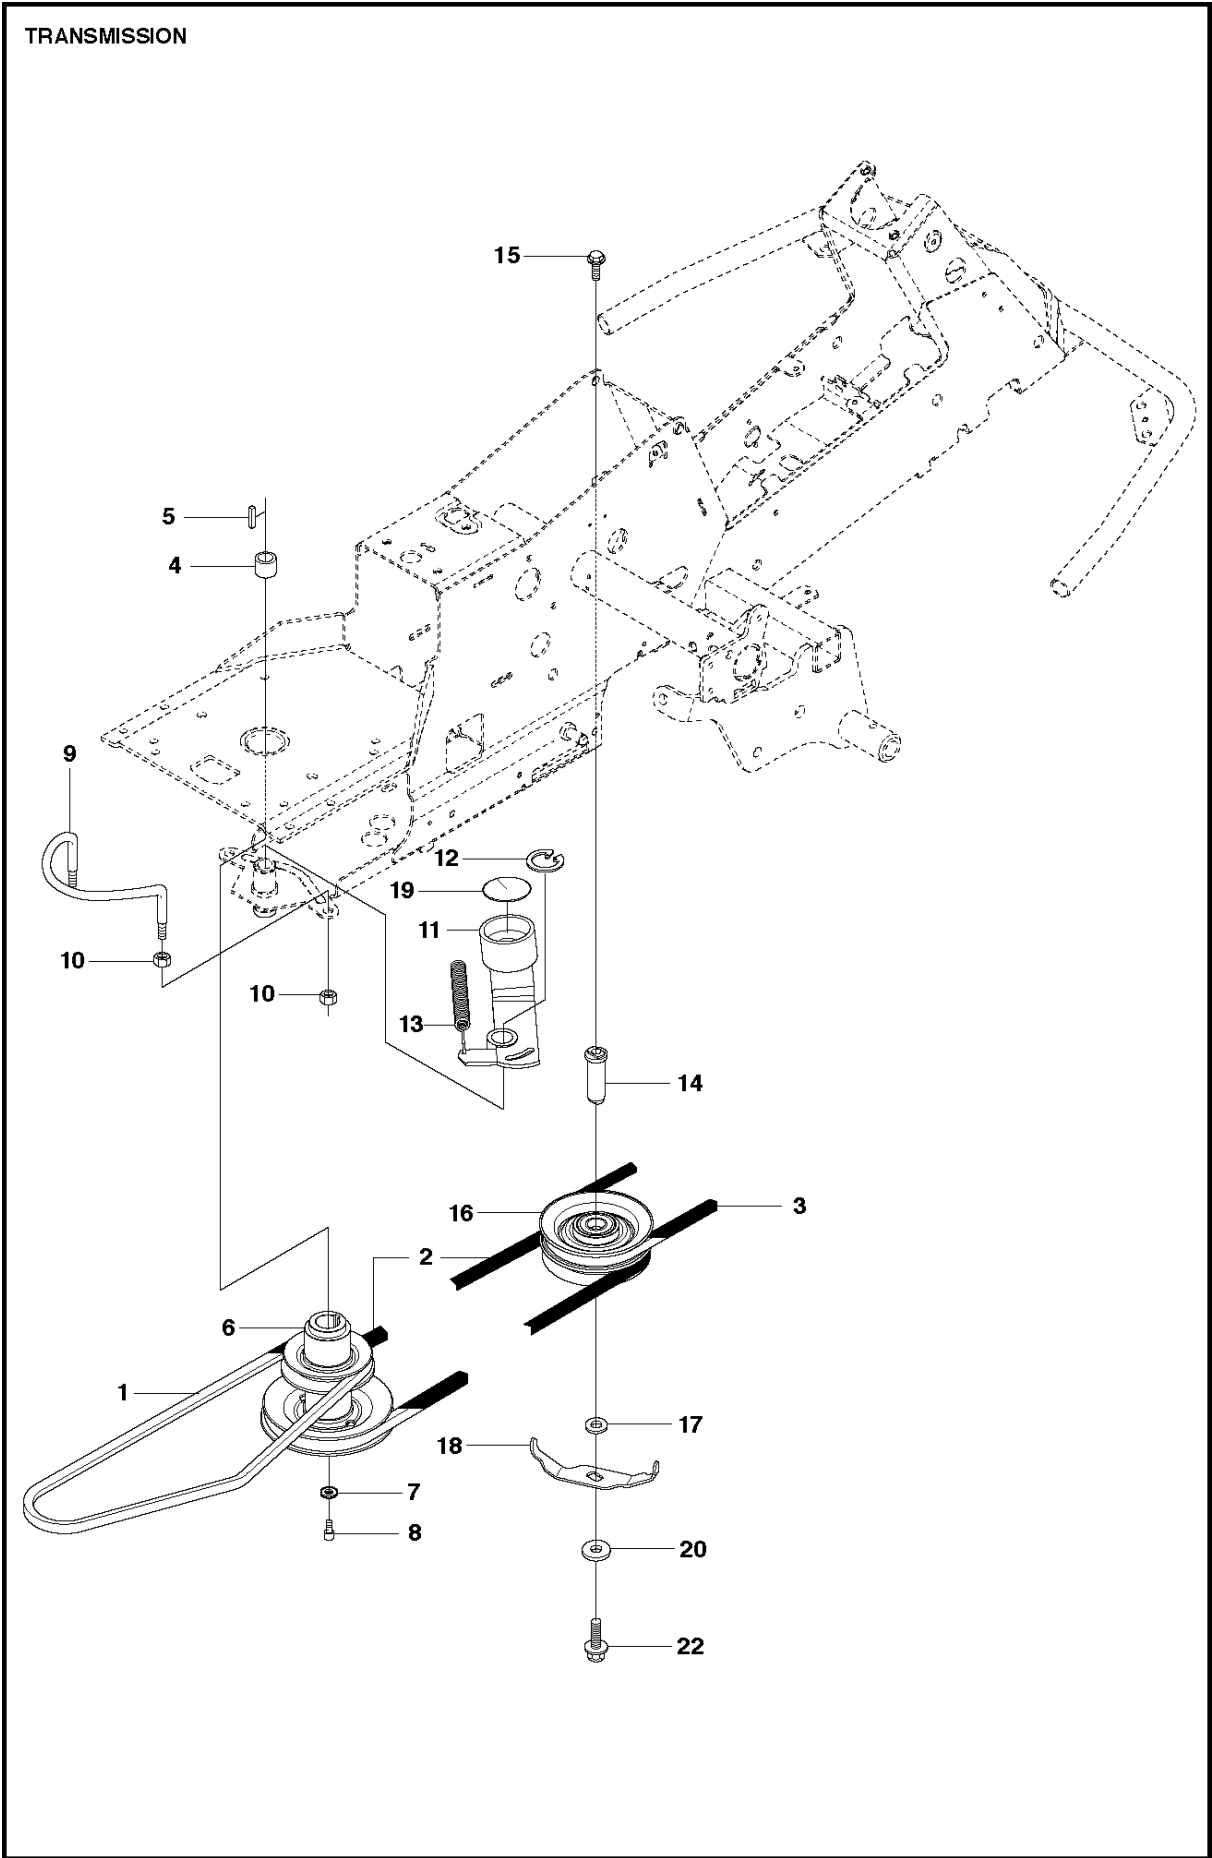

TRANSMISSION

R216 AWD, 967291201, 2015

Ref	Part No	Description	Remark	QTY KIT
1	522 93 03-01	BELT		1
2	544 40 02-01	BELT		1
3	585 03 44-01	BELT		1
4	506 50 92-01	SPACING SLEEVE		1
5	506 55 59-01	WEDGE		1
6	535 48 24-01	PULLEY		1
7	506 59 75-01	WASHER		1
8	506 55 60-02	SCREW UNC		1
9	587 42 52-01	BELT GUIDE		1
10	732 21 20-51	NUT		2
11	535 48 44-01	BELT TENSIONER ASSY		1
12	735 31 26-00	CIRCLIP		1
13	506 66 56-01	SPRING		1
14	581 91 64-01	SHAFT		1
15	506 67 54-02	SCREW EHHFM		1
16	535 48 22-01	MELLANHJUL		1
17	725 24 93-71	SCREW EHHM		2
18	544 40 53-01	BELT GUIDE		1
19	535 48 50-01	SEALING		1
20	586 32 02-01	DISTANCE		1
22	586 32 04-01	SCREW		1