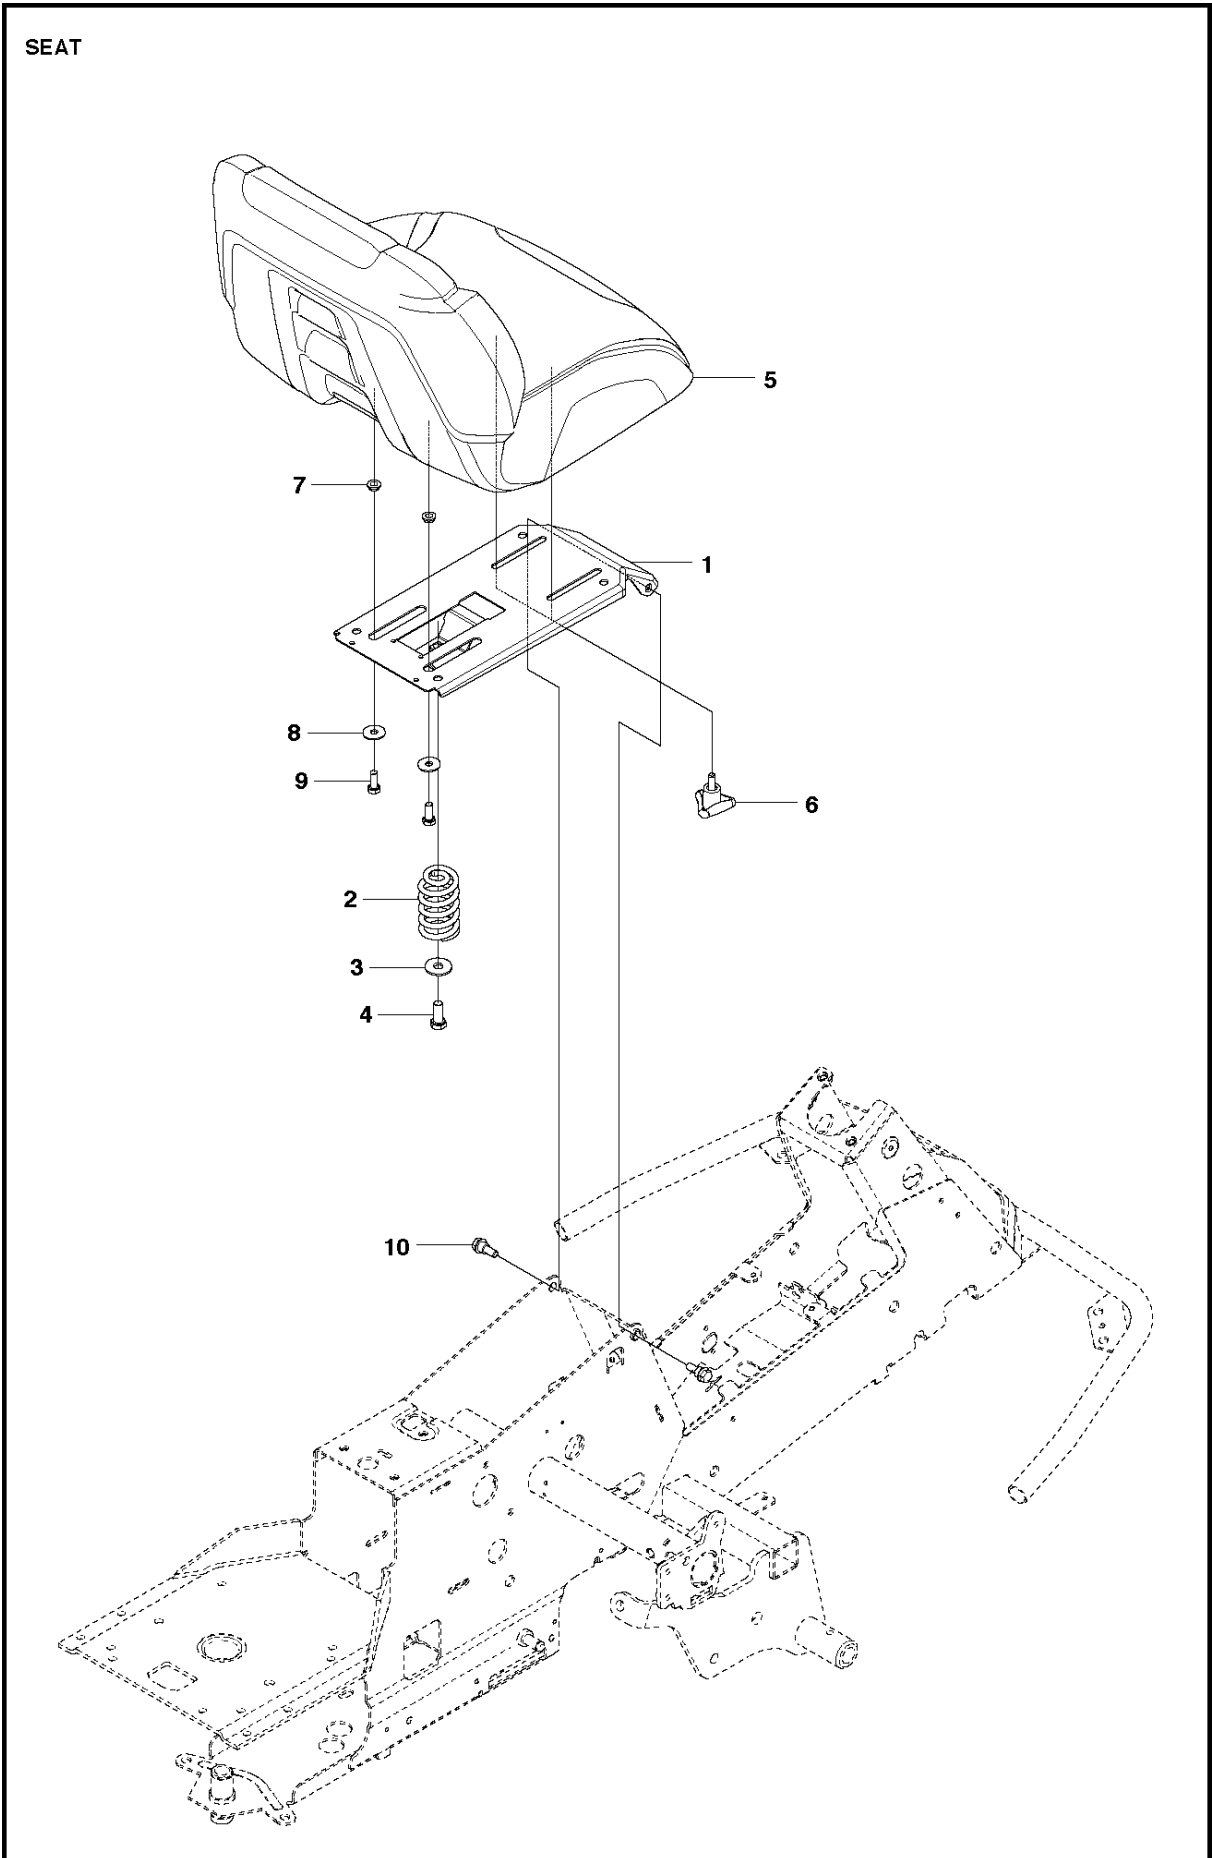

SEAT

R216 AWD, 967291201, 2015

Ref	Part No	Description	Remark	QTY KIT
1	587 15 27-01	SEAT BRACKET		1
2	506 91 53-01	COMPRESSION SPRING		1
3	734 11 74-41	WASHER		1
4	725 24 93-71	SCREW EHHM		1
5	587 39 76-01	SEAT		1
6	585 06 52-02	KNOB		2
7	506 56 53-01	BUSHING		2
8	734 11 64-41	WASHER		2
9	725 24 51-71	SCREW EHHM		2
10	506 59 74-01	SCREW EHHFM		2