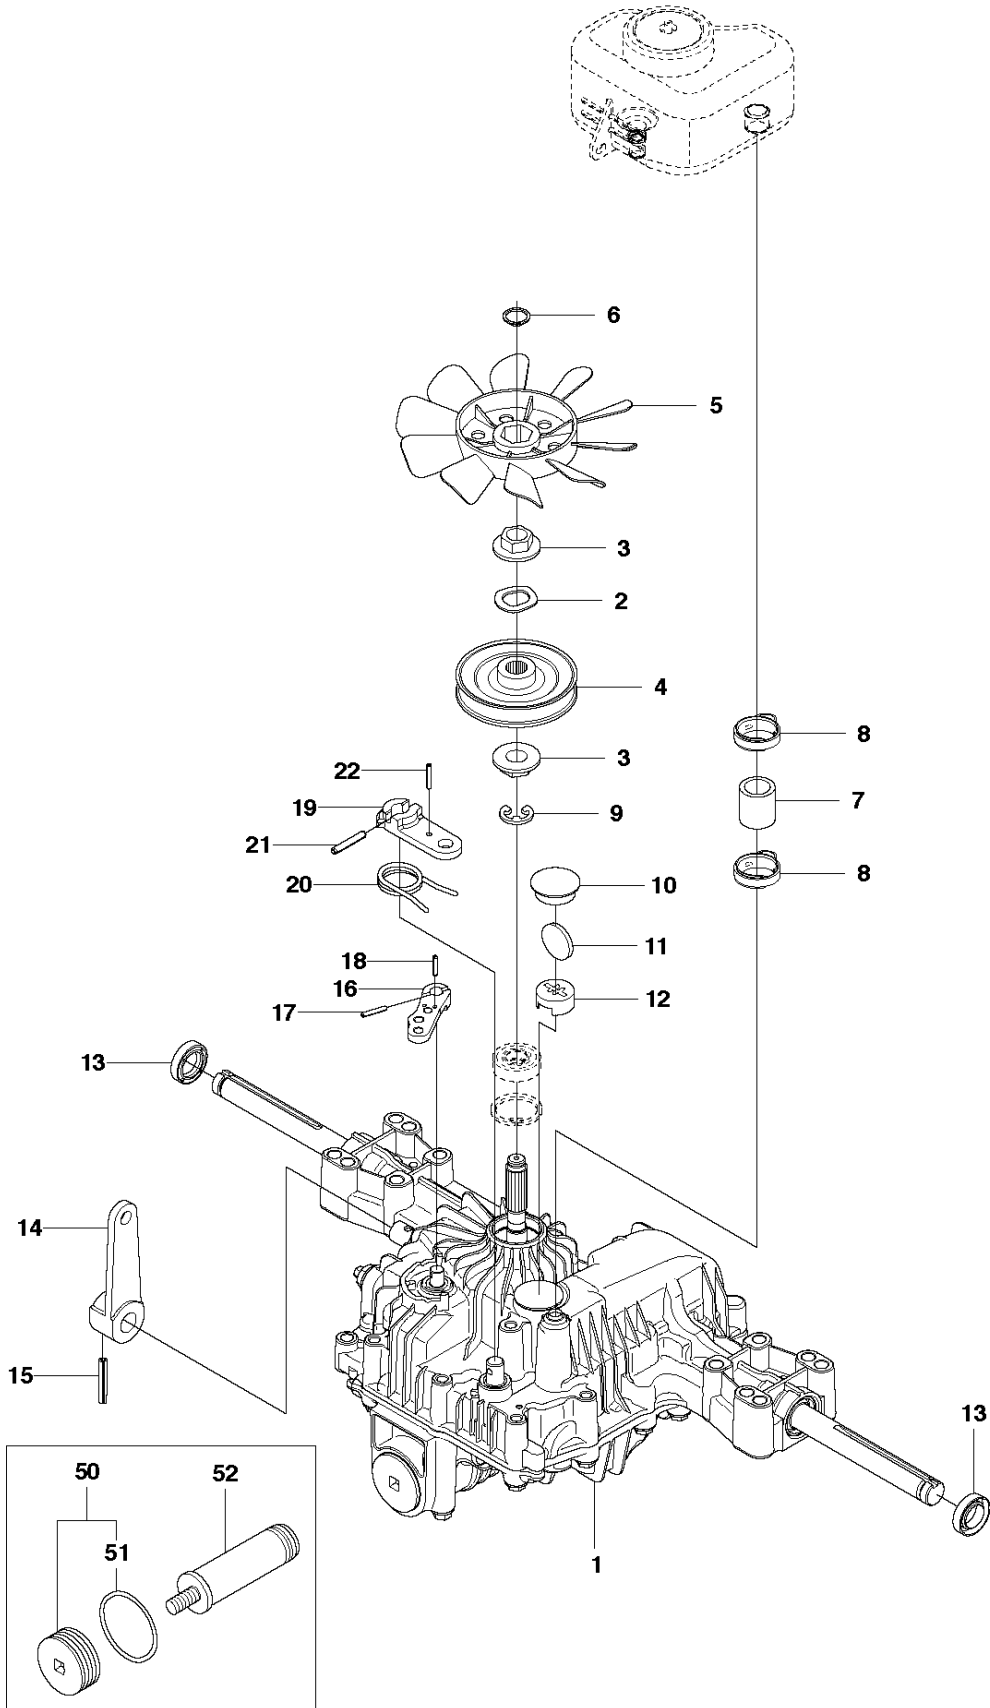

K574

TRANSMISSION

R216 AWD, 967291201, 2015

Ref	Part No	Description	Remark	QTY	KIT
1	544 11 61-01	TRANSMISSION		1	
2	506 98 65-01	SPRING WASHER		1	
3	506 98 66-01	DISTANCE		2	
4	502 45 19-01	PULLEY		1	
5	506 98 68-01	FAN		1	
6	735 31 15-00	CIRCLIP		1	
7	502 45 16-01	TUBE		1	
8	506 98 70-01	HOSE CLAMP		2	
9	535 40 28-07	CLIP		1	1
10	535 40 28-32	PLUG		1	1
11	535 40 28-29	MAGNET		1	1
12	502 45 20-01	MAGNET HOLDER		1	1
13	535 40 28-37	SEALING		2	1
14	502 45 32-01	CONTROL LEVER		1	1
15	535 40 28-09	PIN RETAINING SCREW		1	1
16	535 40 28-17	LEVER		1	1
17	535 40 28-16	PIN RETAINING SCREW		1	1
18	535 40 28-33	PIN RETAINING SCREW		1	1
19	535 40 28-38	LEVER		1	1
20	535 40 28-39	RETURN SPRING		1	1
21	535 40 28-40	PIN RETAINING SCREW		1	1
22	535 40 28-41	PIN RETAINING SCREW		1	1
50	574 51 51-01	KIT		1	
51	574 51 52-01	O-RING		1	50
52	535 40 28-19	FILTER		1