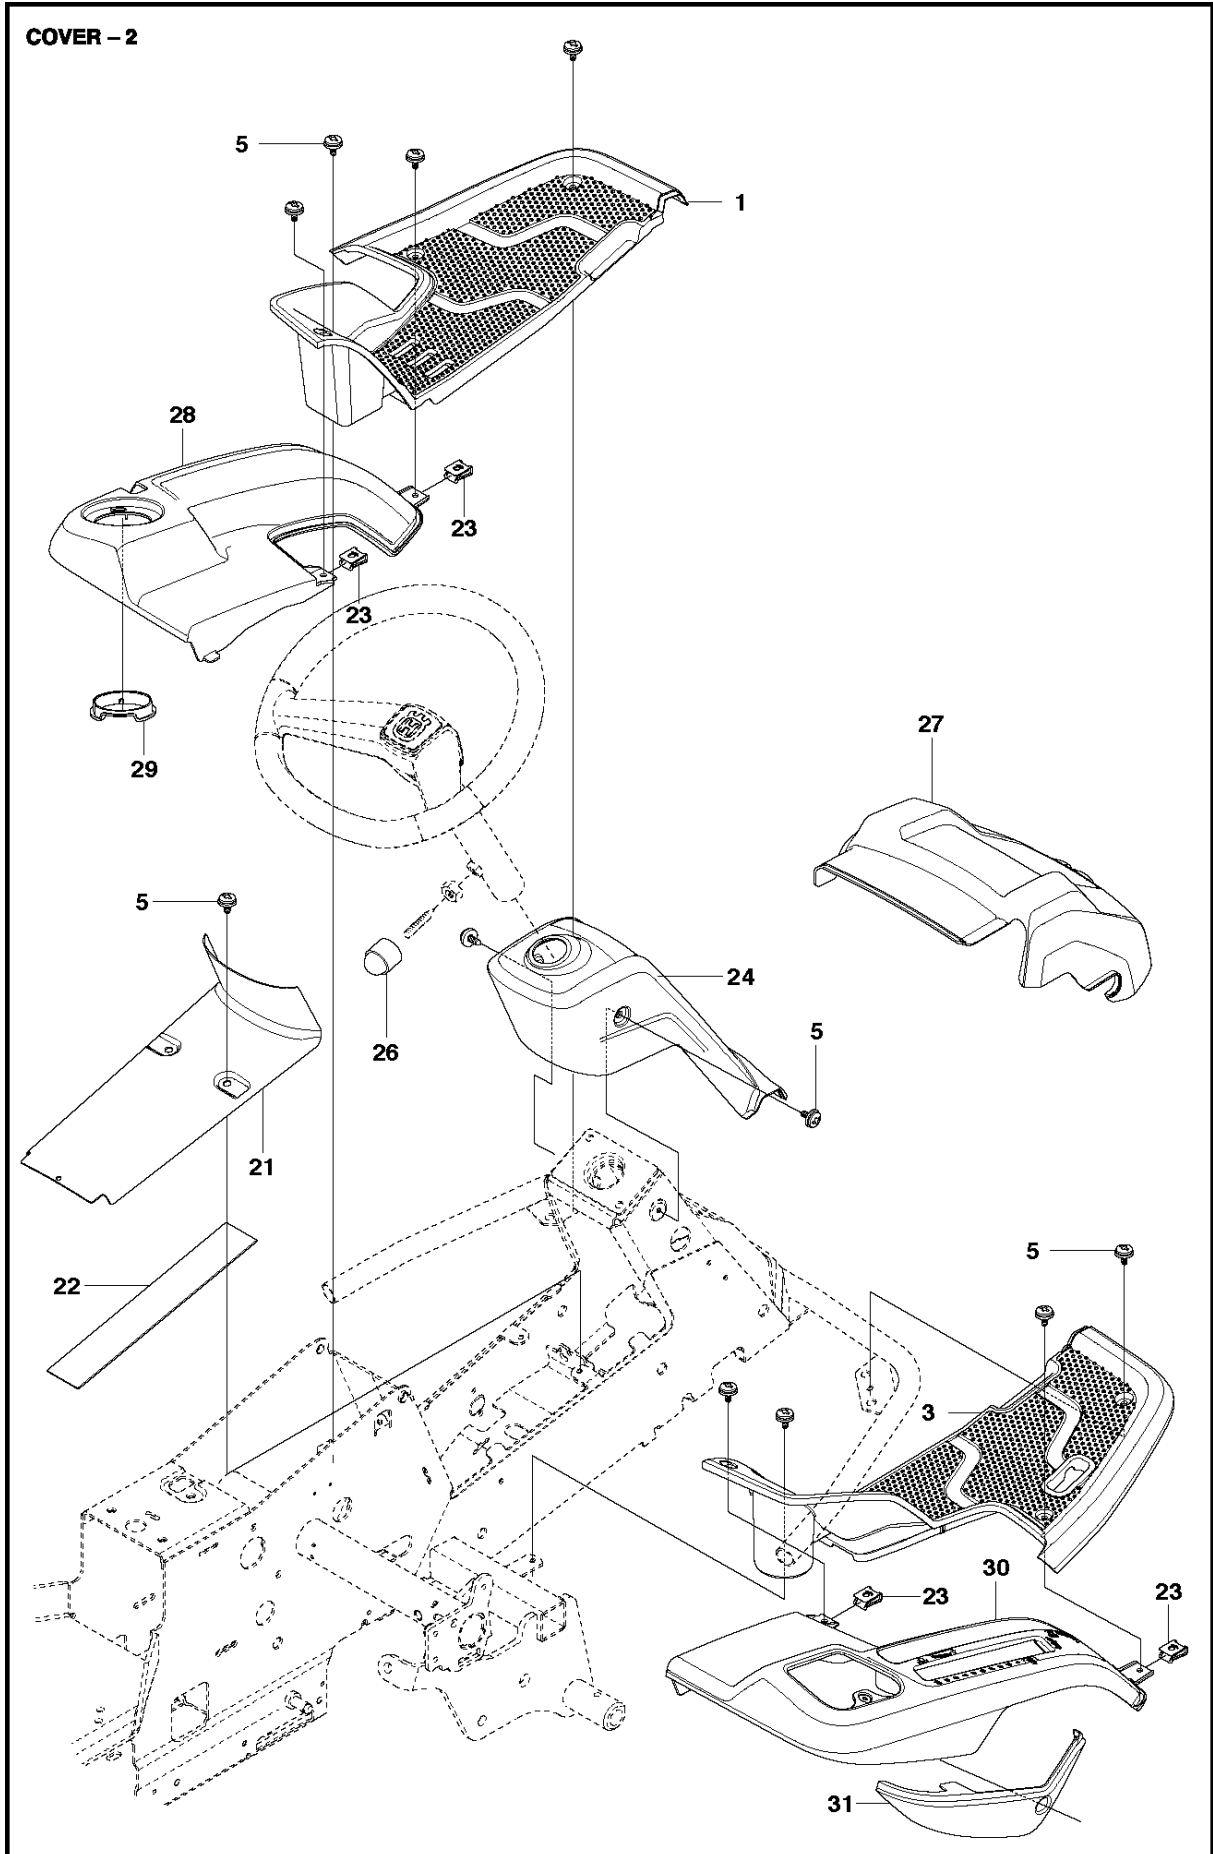

COVER

R216 AWD, 967291201, 2015

Ref	Part No	Description	Remark	QTY KIT
1	577 72 93-01	FOOT PLATE		1
3	577 72 94-01	FOOT PLATE		1
5	544 40 05-01	SCREW		14
21	544 23 92-01	COVER		1
22	544 42 75-01	MAT		1
23	535 42 91-01	SPRING NUT		4
24	577 61 58-01	COVER		1
26	544 43 32-01	PROTECTIVE COVER		1
27	578 77 63-01	UNIT COVER		1
28	577 72 95-01	FENDER		1
29	577 76 45-01	LOCKING NUT		1
30	577 72 96-01	FENDER		1
31	577 73 75-01	CONTROL COVER		1