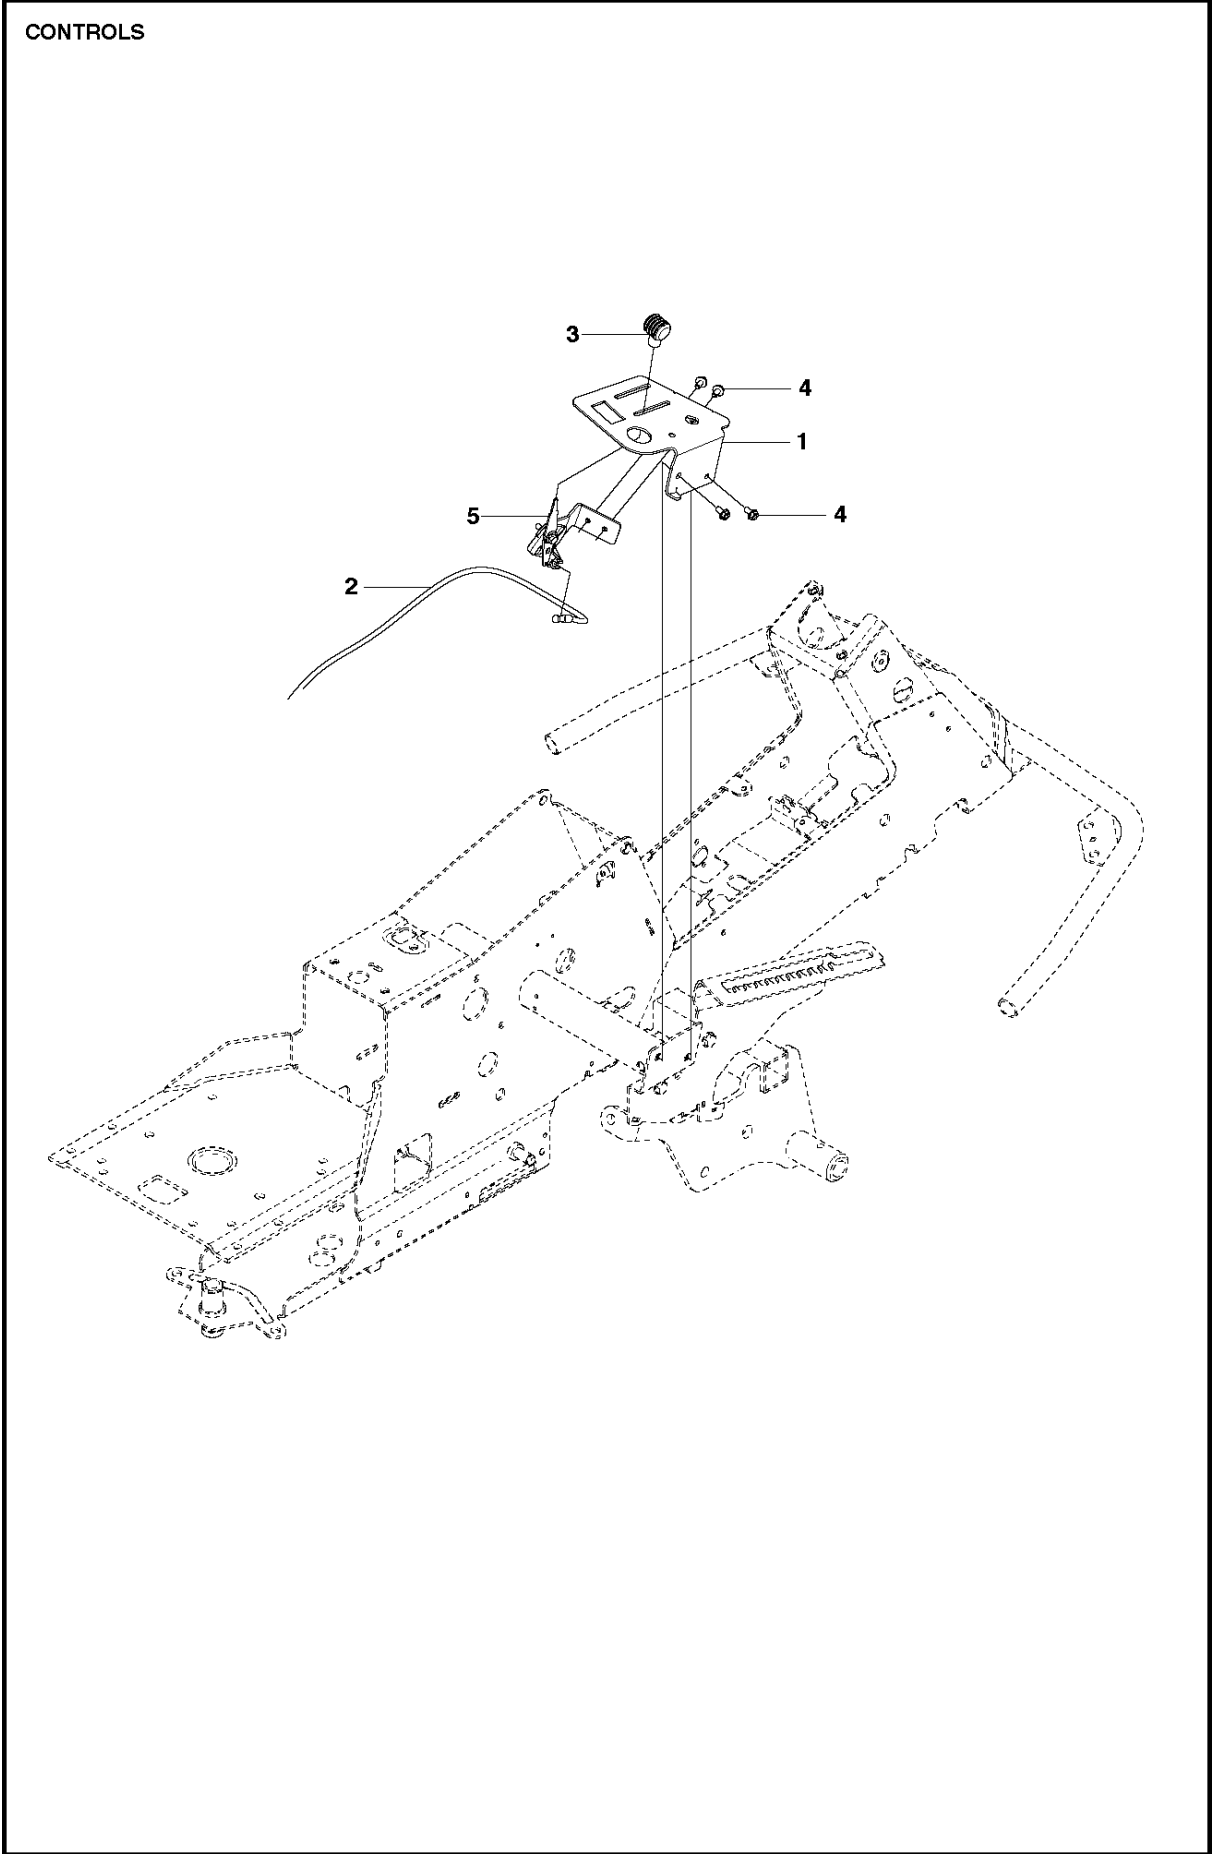

CONTROLS

R216 AWD, 967291201, 2015

Ref	Part No	Description	Remark	QTY KIT
1	578 03 31-01	SUPPORT		1
2	544 30 17-01	WIRE		1
3	506 88 91-01	KNOB		1
4	535 47 52-12	SCREW EHHFM		4
5	578 02 35-01	THROTTLE CONTROL		1