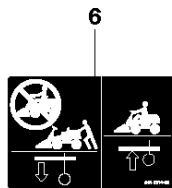

DECALS

DECALS

R216 AWD, 967291201, 2015

Ref	Part No	Description	Remark	QTY KIT
1	544 43 86-01	LABEL		1
2	577 06 20-01	DECAL		2
3	578 36 45-03	DECAL		2
4	505 21 77-01	LABEL		1
5	578 39 25-01	DECAL		1
6	544 21 14-01	LABEL		2
7	579 09 15-01	DECAL		2
8	579 55 65-01	DECAL		1
8	576 97 34-01	DECAL		1