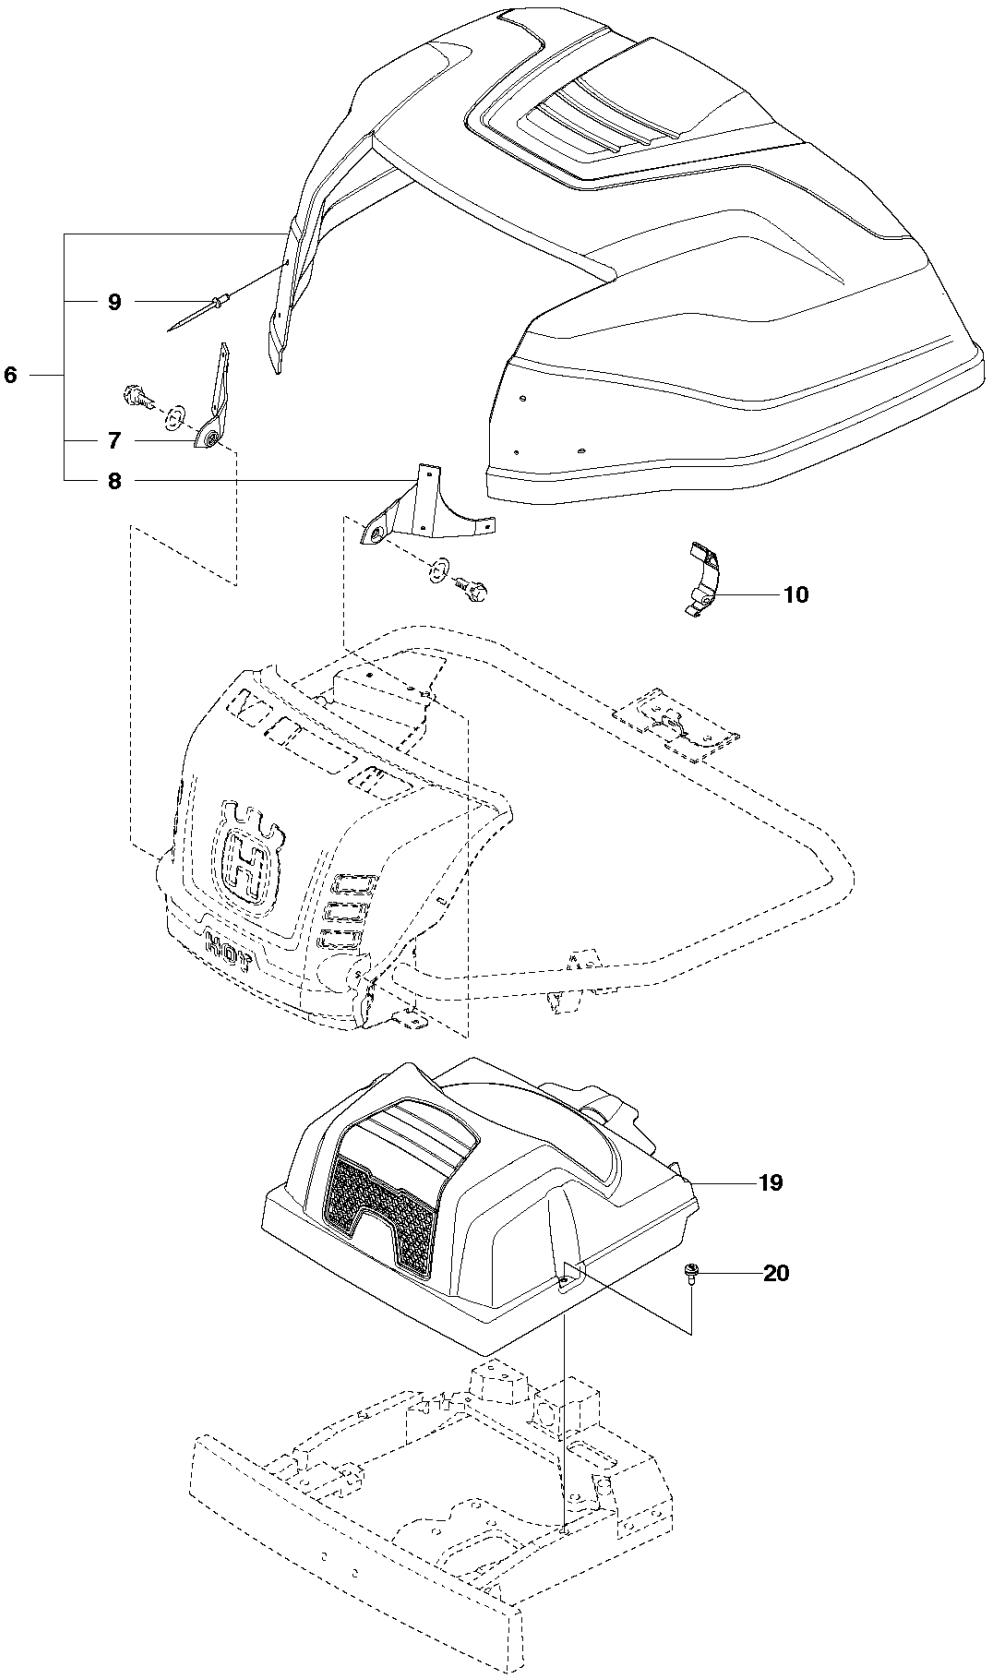

COVER - 1

COVER

R216 AWD, 967291201, 2015

Ref	Part No	Description	Remark	QTY	KIT
6	577 61 49-01	ENGINE HOOD ASSY		1	
7	578 11 65-01	HINGE		1	6
8	578 11 65-02	HINGE		1	6
9	722 79 54-02	RIVET		6	6
10	503 89 47-03	SNAP		1	
19	578 26 13-04	TRANSMISSION COVER		1	
20	574 85 62-01	SCREW		2