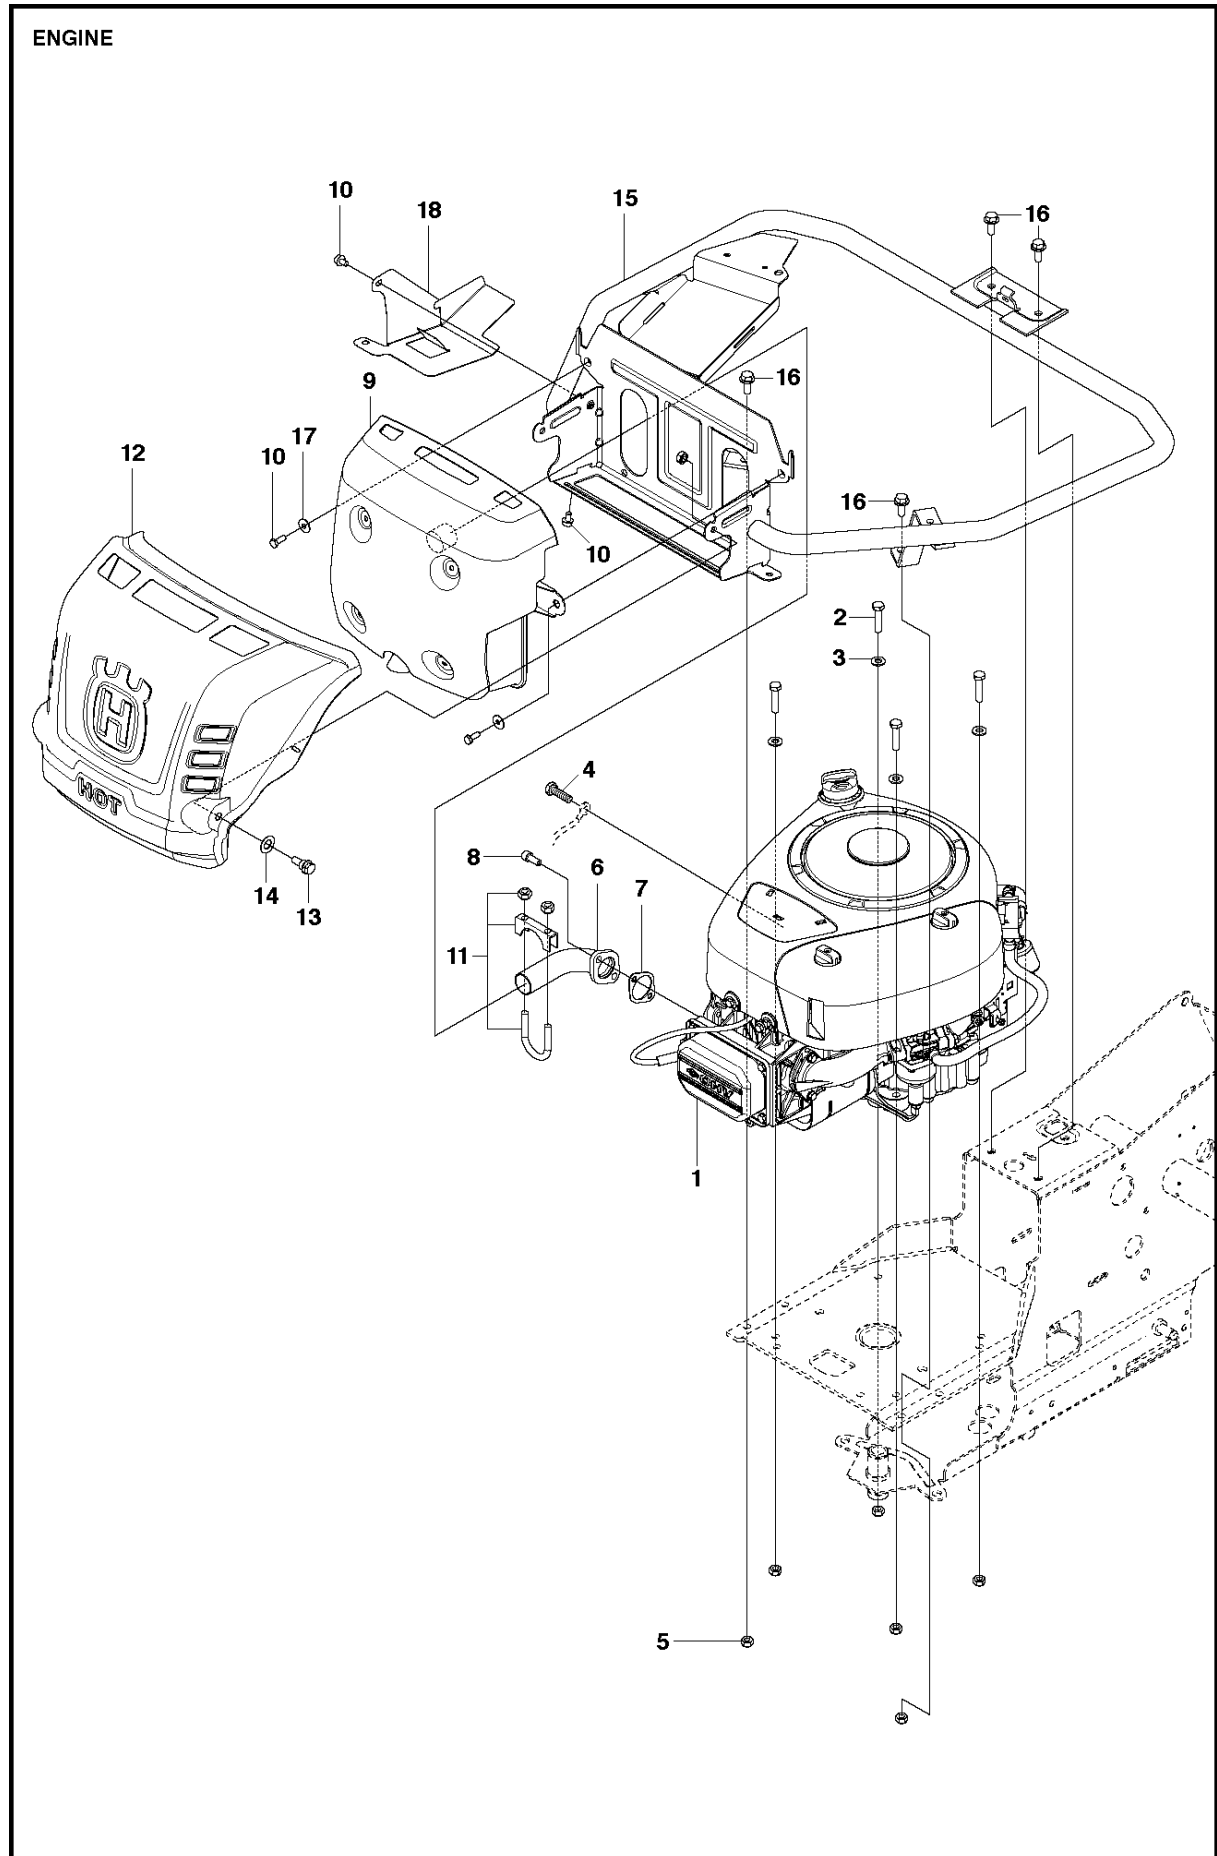

ENGINE

R216 AWD, 967291201, 2015

Ref	Part No	Description	Remark	QTY KIT
1	580 91 93-01	ENGINE		1
2	725 24 57-51	SCREW		4
3	734 11 64-01	WASHER		4
4	506 55 63-02	SCREW UNC		1
5	732 21 18-01	LOCK NUT		6
6	578 05 48-02	EXHAUST PIPE		1
7	506 91 45-01	GASKET		1
8	506 55 63-01	SCREW UNC		2
9	577 81 36-01	MUFFLER		1
10	725 23 64-61	SCREW EHHFT		4
11	506 66 84-01	CLAMP ASSY		1
12	579 48 16-01	HEAT SHIELD		1
13	506 59 74-01	SCREW EHHFM		2
14	506 83 94-01	SPRING WASHER		2
15	577 97 26-01	ENGINE FRAME		1
16	506 57 01-04	SCREW EHHFM		4
17	734 11 54-41	WASHER		1
18	579 52 93-01	AIR DUCT		1