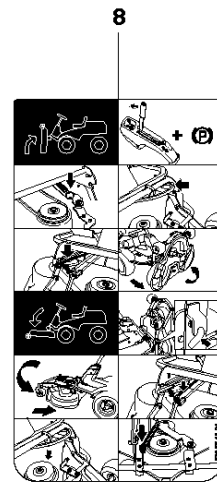

DECALS

DECALS

R216 AWD, 967291201, 2015

Ref	Part No	Description	Remark	QTY KIT
1	544 43 86-01	LABEL		1
2	577 06 20-01	DECAL		2
3	578 36 45-03	DECAL		2
4	505 21 77-01	LABEL		1
5	578 39 25-01	DECAL		1
6	544 21 14-01	LABEL		2
7	579 09 15-01	DECAL		2
8	579 55 65-01	DECAL		1
8	576 97 34-01	DECAL		1