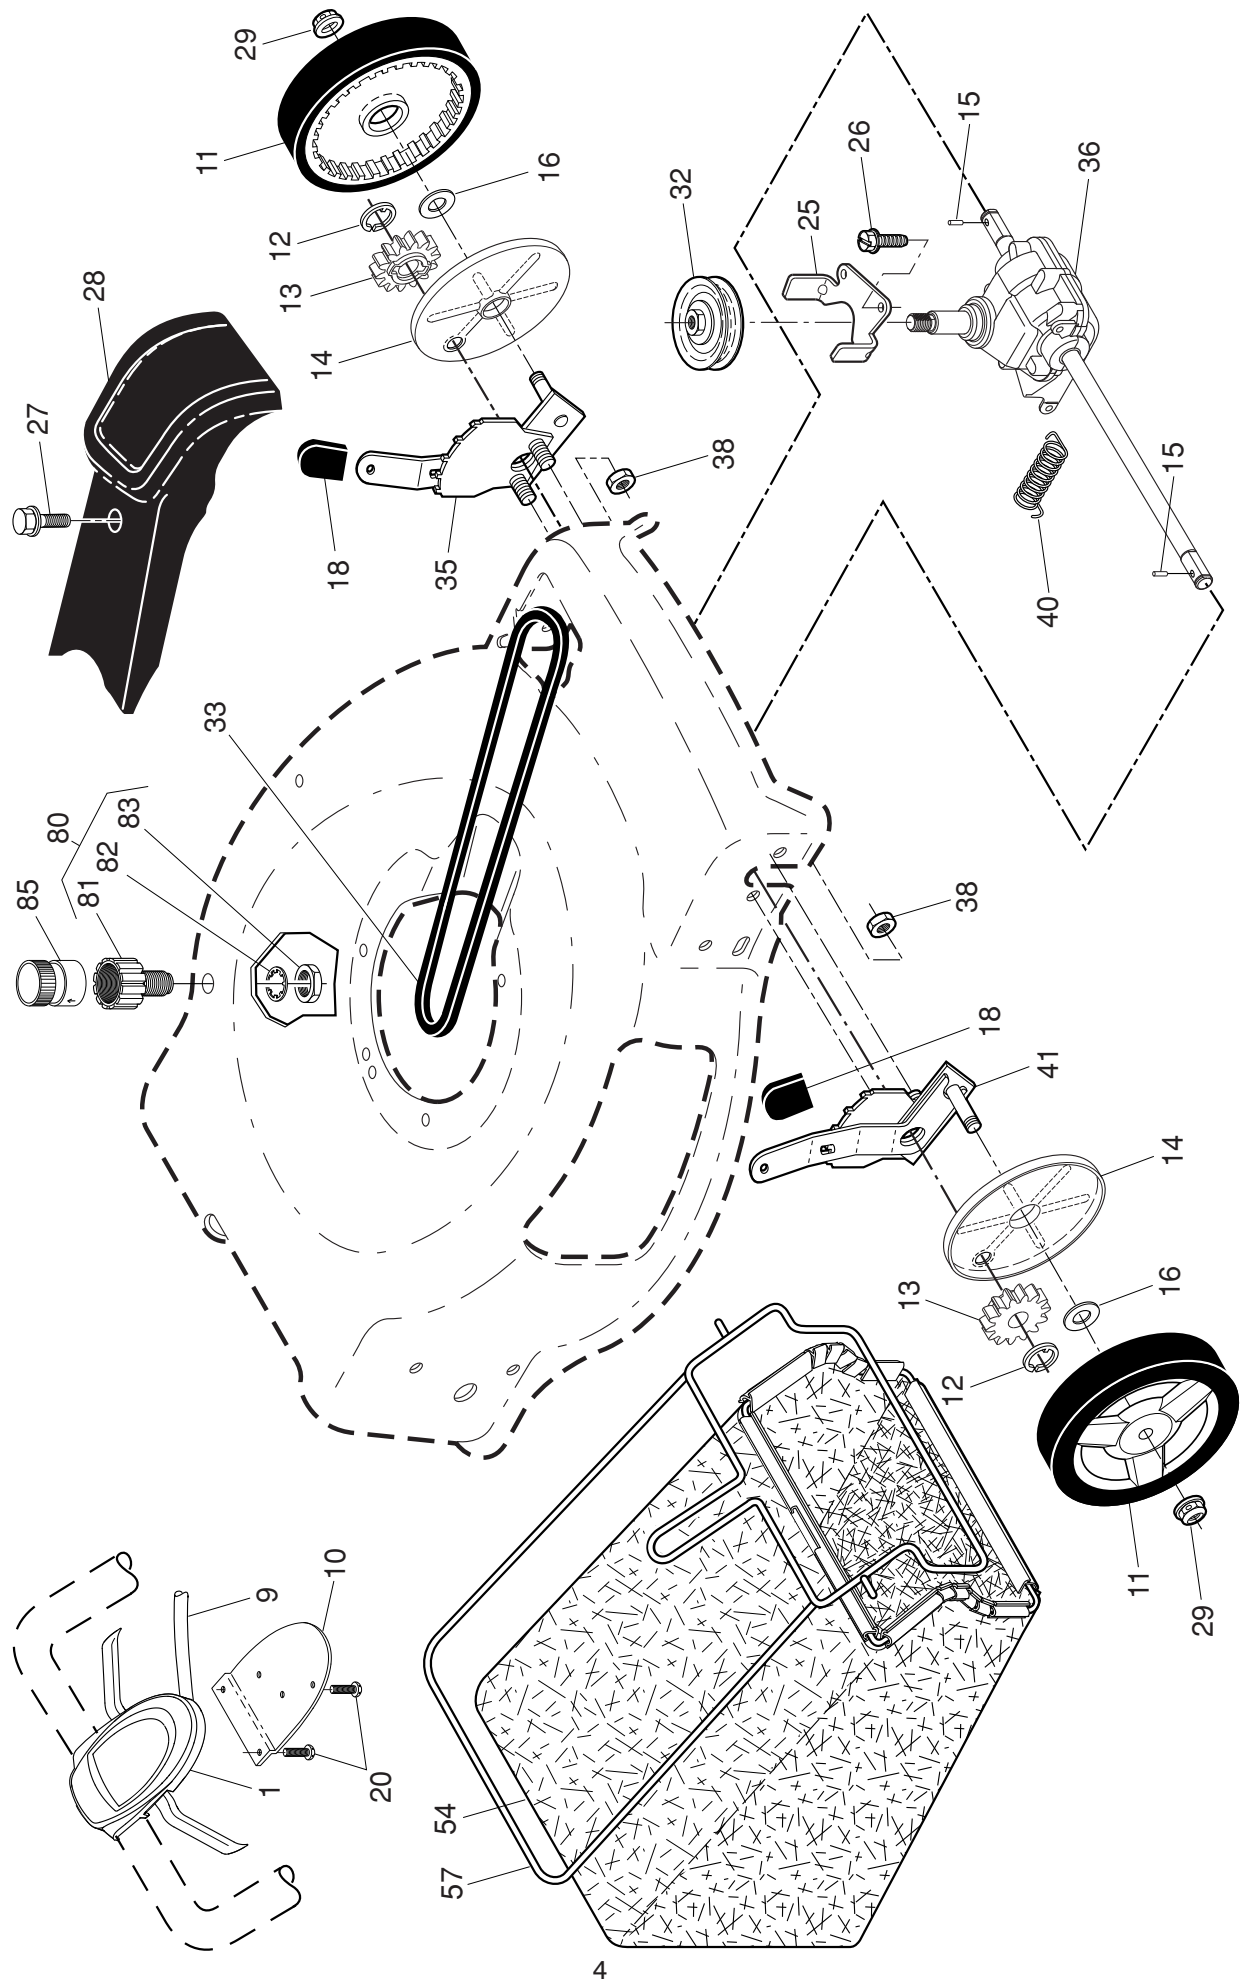

HUSQVARNA ROTARY LAWN MOWER -- MODEL NUMBER HU675FE (MFG. ID. NO. 96143009301)

HUSQVARNA ROTARY LAWN MOWER - - MODEL NUMBER HU675FE (MFG. ID. NO. 96143009301)

KEY PART NO.	PART NO.	DESCRIPTION	KEY PART NO.	PART NO.	DESCRIPTION
1	579 70 89-09	Drive Control Assembly (Includes Cable)	28	532 42 10-97	Drive Cover Assembly
9	532 43 16-49	Cable, Drive Control	29	532 40 91-48	Locknut, Hex
10	532 43 27-90	Bracket, Drive Control	32	532 44 32-62	Drive Pulley
11	532 41 10-81	Wheel & Tire Assembly, Front	33	532 42 66-09	V-Belt
12	812 00 00-58	E-Ring	35	581 49 79-04	Wheel Adjuster, Front, LH
13	532 40 38-49	Pinion	36	532 42 47-41	Gearcase Assembly, Complete
14	581 84 04-01	Dust Cover	38	532 19 17-30	Locknut, Hex 1/4-20
15	532 40 48-45	Pawl, Drive	40	532 40 65-58	Spring
16	532 06 77-25	Washer, Flat 3/8	41	581 49 79-03	Wheel Adjuster, Front, RH
18	532 70 10-37	Selector Knob	54	580 94 73-15	Grassbag
20	532 18 16-98	Screw	57	532 41 99-51	Frame, Grassbag
25	532 43 17-11	Belt Guide Bracket	80	532 43 84-89	Kit, Water Washout Assembly
26	532 16 34-09	Screw, Hi-Lo Thread #12 x 5/8	81	532 43 49-94	Fitting, Hose, Water Washout
27	532 17 52-62	Screw	82	532 41 55-85	Washer, Lock, Internal Tooth
			83	532 41 55-86	Locknut, Hex, with O-Ring
			84	532 41 64-05	Adapter, Quick-Connect

NOTE: All component dimensions given in U.S. inches. 1 inch = 25.4 mm

IMPORTANT: Use only Original Equipment Manufacturer (O.E.M.) replacement parts. Failure to do so could be hazardous, damage your lawn mower and void your warranty.