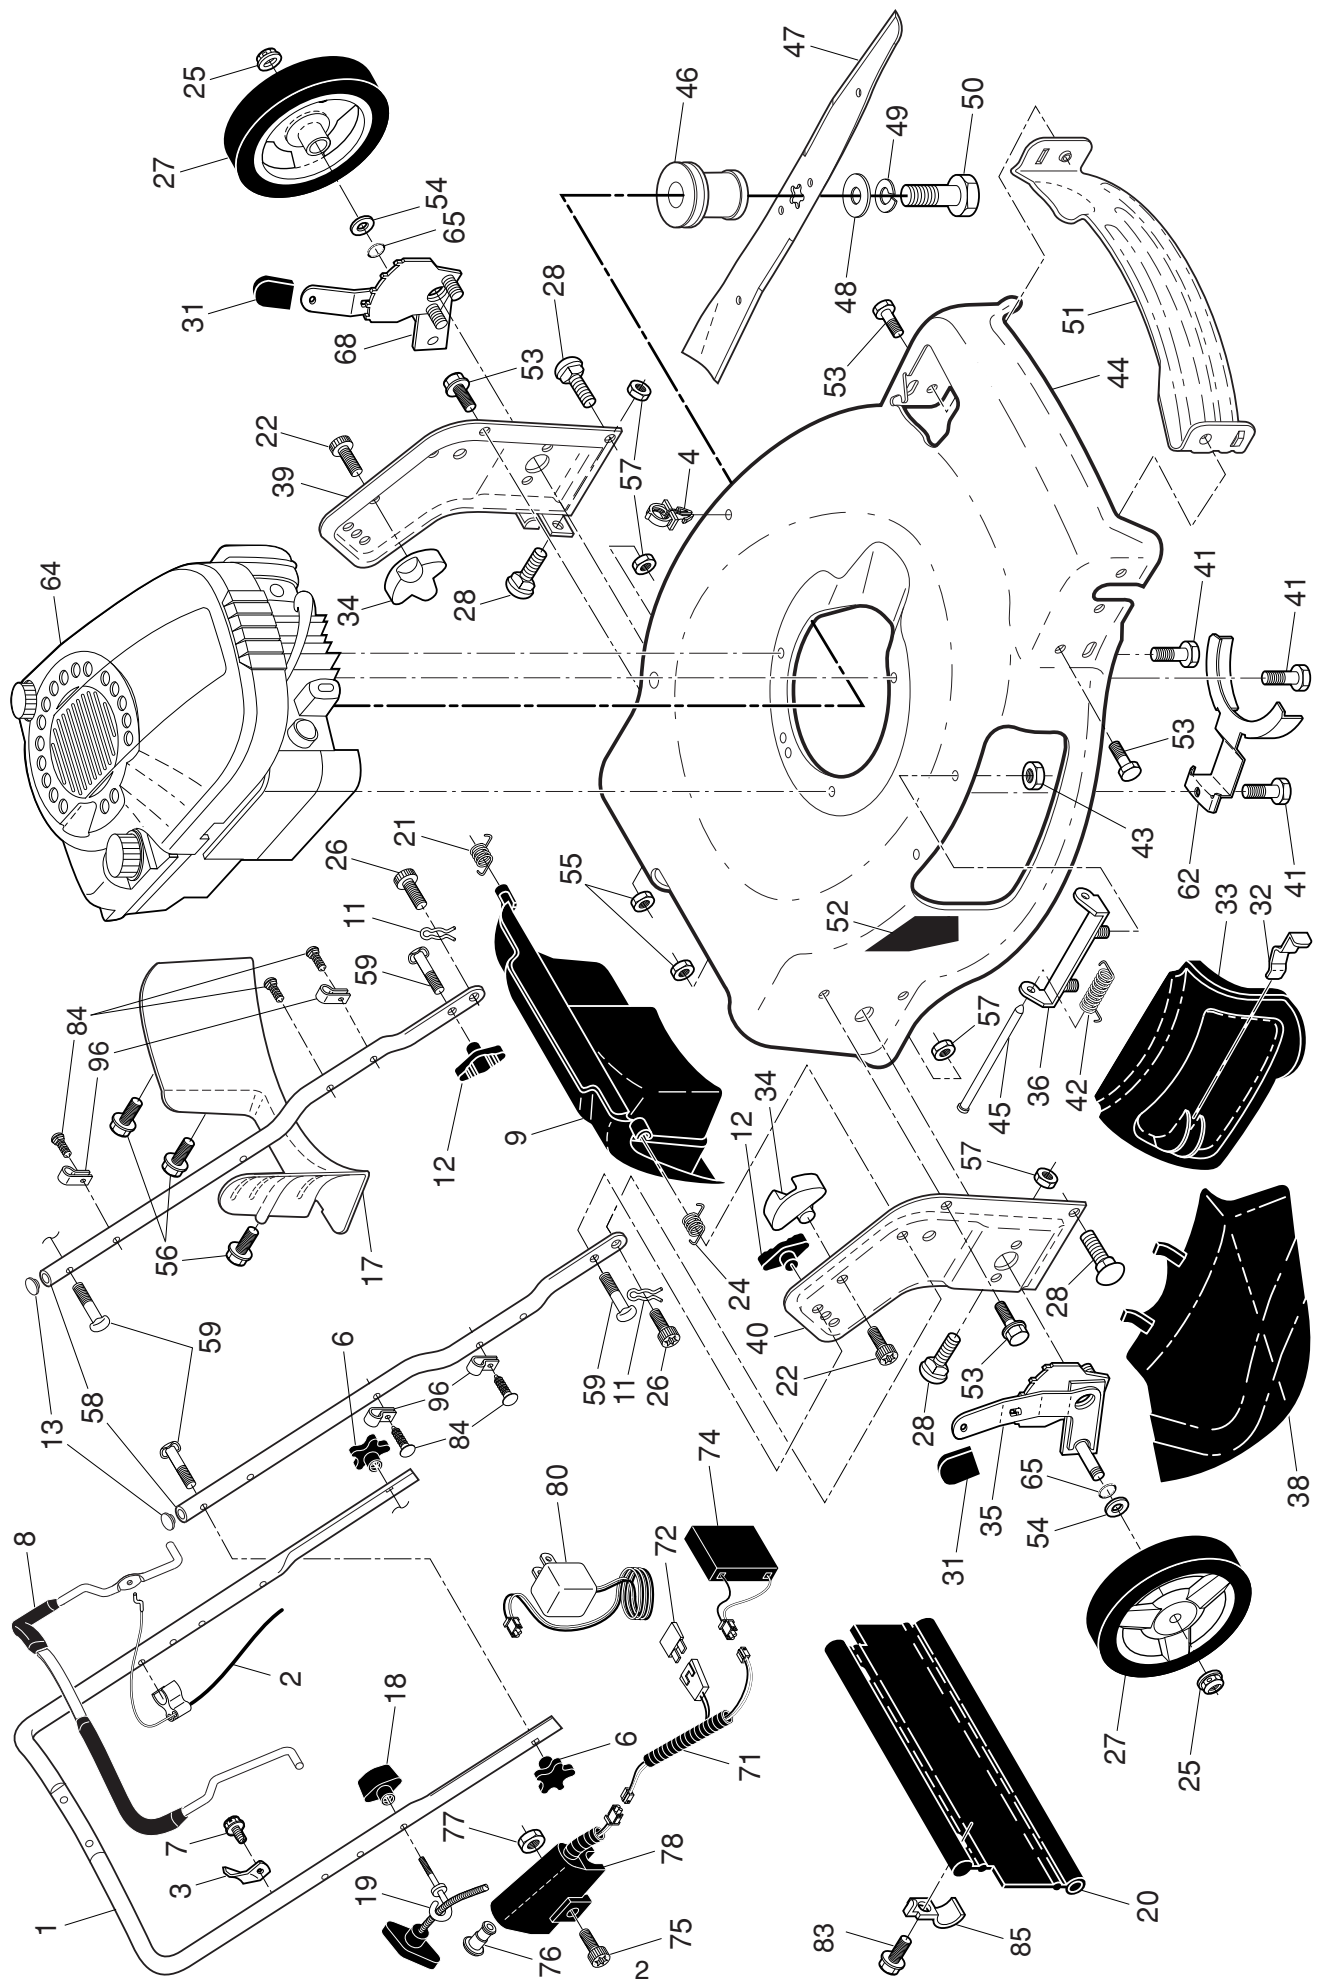

HUSQVARNA ROTARY LAWN MOWER -- MODEL NUMBER HU675FE (MFG. ID. NO. 96143009301)

HUSQVARNA ROTARY LAWN MOWER - - MODEL NUMBER HU675FE (MFG. ID. NO. 96143009301)

KEY NO.	PART NO.	DESCRIPTION	KEY NO.	PART NO.	DESCRIPTION
1	580 63 87-06	Upper Handle	45	532 17 56-50	Rod, Hinge
2	532 41 53-50	Cable, Engine Zone Control	46	581 47 33-01	Blade Adapter / Pulley
3	532 43 00-34	Bracket, Upstop	47	580 24 40-01	Blade, 22"
4	532 14 50-06	Guide, Cable	48	532 85 10-74	Washer, Hardened
6	532 18 23-98	Handle Knob, Star	49	532 85 02-63	Washer, Helical
7	532 17 88-48	Screw, Hex Washer Head #10-16 x 5/8	50	532 85 10-84	Screw, Machine, Hex Head, Grade 8
8	580 84 91-02	Control Bar	51	532 43 05-99	Front Baffle
9	532 43 13-90	Rear Door Assembly	52	532 40 47-63	Decal, Danger
11	532 42 55-75	Hairpin, Door/Handle Pivot	53	817 00 0-510	Screw 1/4-20 x 1/2
12	532 19 19-38	Handle Knob, Standard	54	532 08 83-48	Washer, Flat
13	532 43 75-16	Plug, Lower Handle Bar	55	532 19 17-30	Nut, Hex, Flanged 1/4-20
17	532 42 73-07	Rear Baffle	56	817 41 13-12	Screw, Hex Washer Head #13 x 3/4
18	581 91 26-01	T-Knob	57	532 15 53-77	Nut, Hex 3/8-16
19	581 90 21-01	Rope Guide	58	532 44 11-97	Bar, Lower Handle
20	532 42 91-57	Rear Skirt	59	532 19 15-74	Handle Bolt
21	532 41 99-49	Spring, Rear Door, LH, Black	62	532 43 50-59	Belt Retainer
22	532 14 18-41	Screw, Panhead, Torx #20	64	- - -	Engine, Briggs & Stratton, Model Number 126M05-0109-F1 (order parts from Engine manufacturer)
24	532 41 99-48	Spring, Rear Door, RH, Gray	65	532 19 74-80	O-Ring
25	532 40 91-48	Nut, Hex, Flanged	66	532 43 11-38	Wheel Adjuster, Rear, LH
26	532 41 99-45	Screw, Door/Handle Pivot	71	532 43 10-09	Warning Harness, Battery
27	532 41 08-31	Wheel & Tire Assembly, Rear	72	532 42 59-37	Fuse, 40 Amp
28	872 25 05-05	Bolt, Carriage 5/16-18 x 5/8	74	532 43 07-65	Battery
31	532 70 10-37	Selector Knob	75	532 44 66-94	Bolt M6 x 40
32	532 44 11-92	Latch, Mulcher Door	76	580 91 52-02	Starter Button
33	532 41 99-27	Mulcher Door	77	532 44 66-95	Nut, Hex M6
34	532 43 81-34	Pivot Bracket	78	580 60 92-01	Electric Start Assembly (Includes Switch Housing, Switch & Wiring Harness)
35	532 43 11-39	Wheel Adjuster, Rear, RH	80	532 42 86-26	Charger, Battery
36	532 41 54-88	Hinge Bracket Assembly	83	532 75 00-97	Screw
38	532 42 61-29	Discharge Deflector	84	532 42 81-24	Fastener, Push
39	585 90 07-03	Handle Bracket, LH	85	532 43 45-30	Mounting Bracket, Rear Skirt
40	585 90 08-03	Handle Bracket, RH	96	532 19 79-91	Clip, Cable
41	532 15 04-06	Screw, Dogpoint 3/8-16 x 1-1/8	- -	115 63 13-96	Operator's Manual, English / Spanish
42	532 19 30-00	Spring, Torsion			
43	532 19 17-30	Nut, Hex, Nylock			
44	581 69 08-01	Kit, Lawn Mower Housing			

NOTE: All component dimensions given in U.S. inches. 1 inch = 25.4 mm

IMPORTANT: Use only Original Equipment Manufacturer (O.E.M.) replacement parts. Failure to do so could be hazardous, damage your lawn mower and void your warranty.