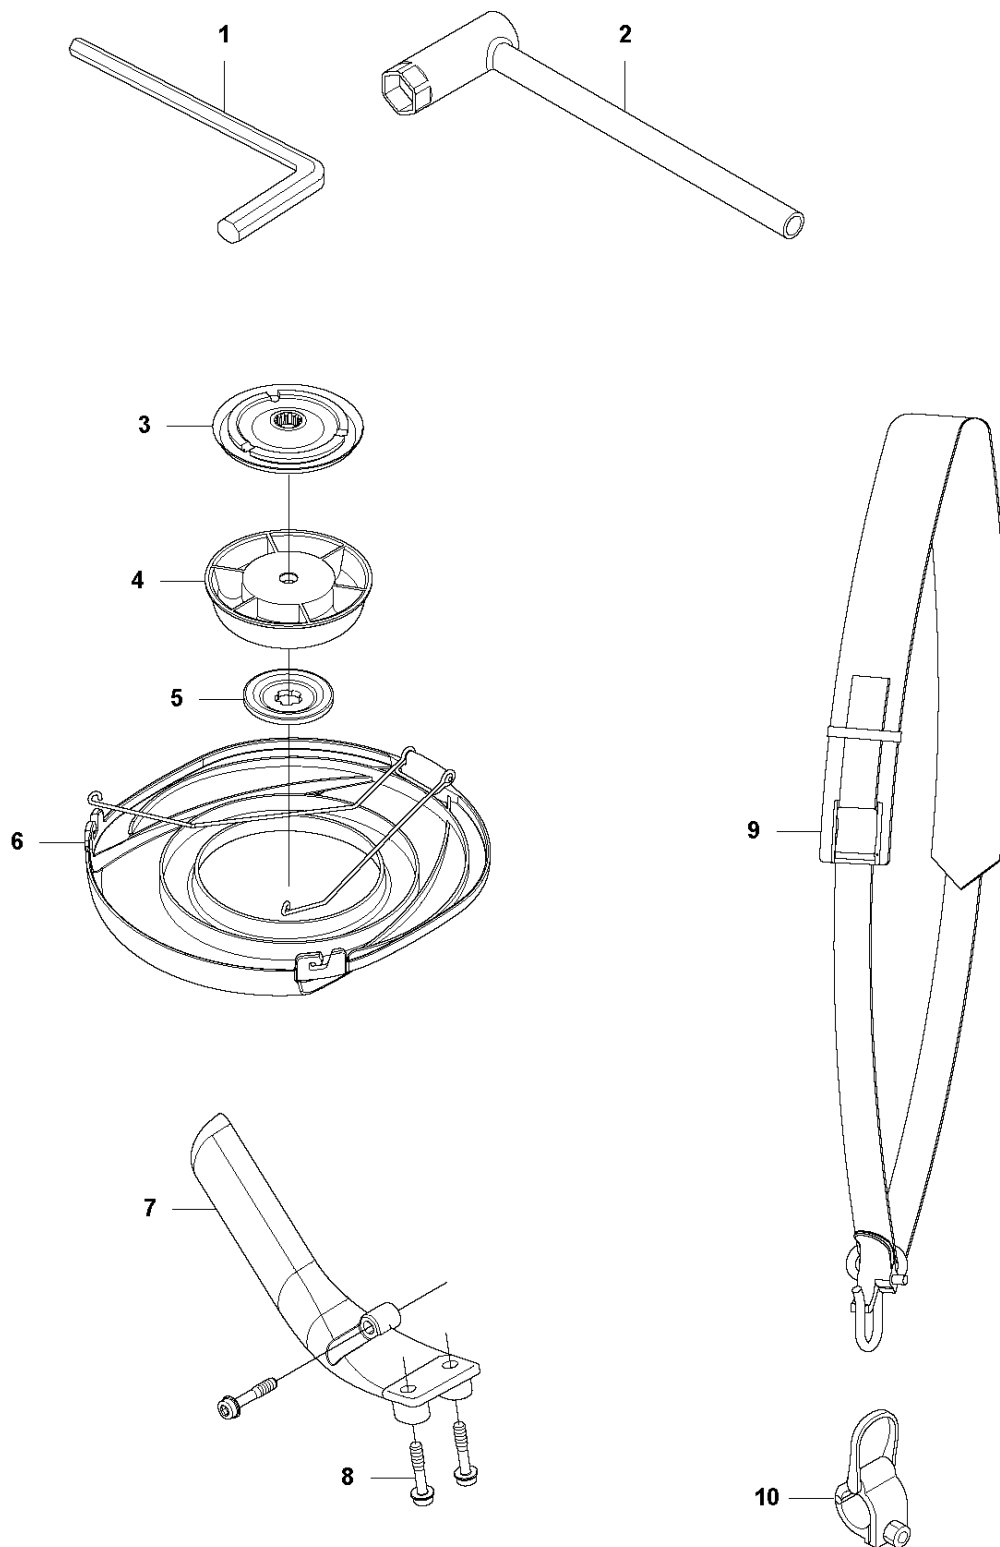

# SPARE PARTS LIST

ACCESSORIES AND TOOLS

BRUSHCUTTER/TRIMMER  
ATTACHMENT, 587375001, 587375002

**A** 536LiLX  
ATTACHMENT KIT

## ATTACHMENTS

## BRUSHCUTTER/TRIMMER ATTACHMENT, 587375001, 587375002

Ref	Part No	Description	Remark	QTY KIT
1	503 55 86-01	SPANNER		1
2	502 11 46-02	SOCKET WRENCH		1
3	587 24 08-01	DRIVER ASSY		1
4	503 89 01-01	SUPPORT CUP		1
5	537 28 56-01	SUPPORT FLANGE		1
6	537 31 29-01	TRANSPORT GUARD		1
7	503 99 78-04	HANDLE		1
8	574 18 15-01	SCREW IHSCFTO		3
9	537 21 62-01	HARNESS		1
9	537 21 62-02	HARNESS		1
10	537 35 36-01	LOOP		1