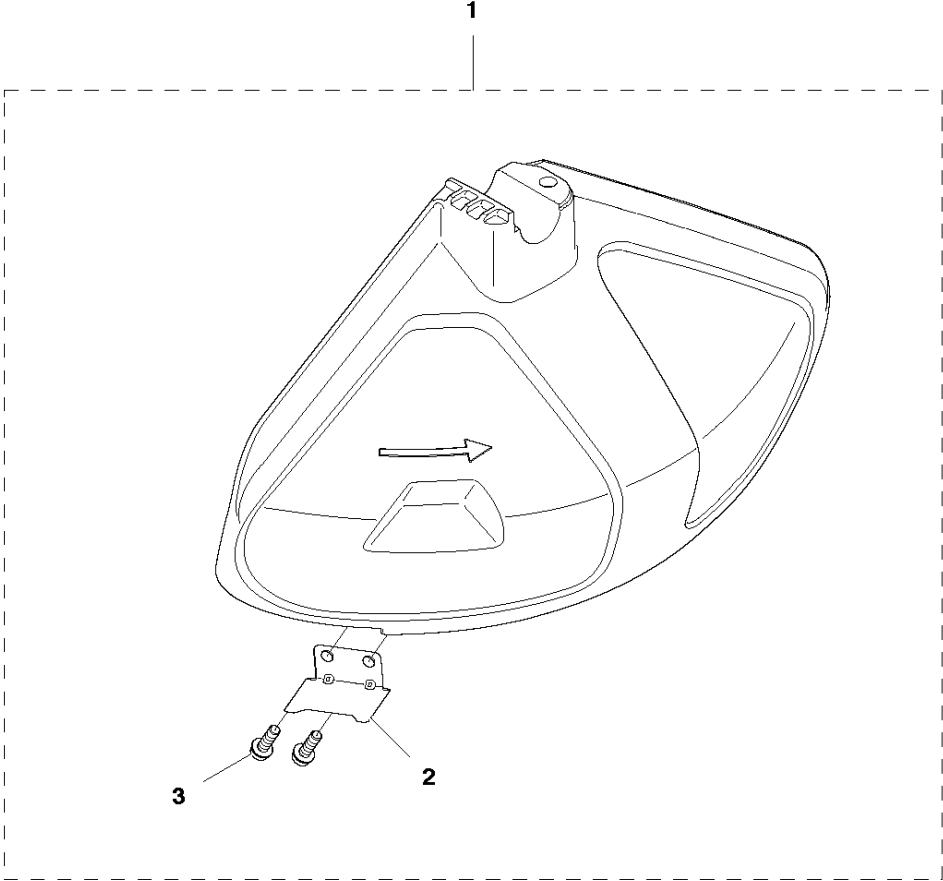

# SPARE PARTS LIST

TRIMMERS/EDGERS

122 LK, 967252801

**N** 122LK  
ACCESSORIES