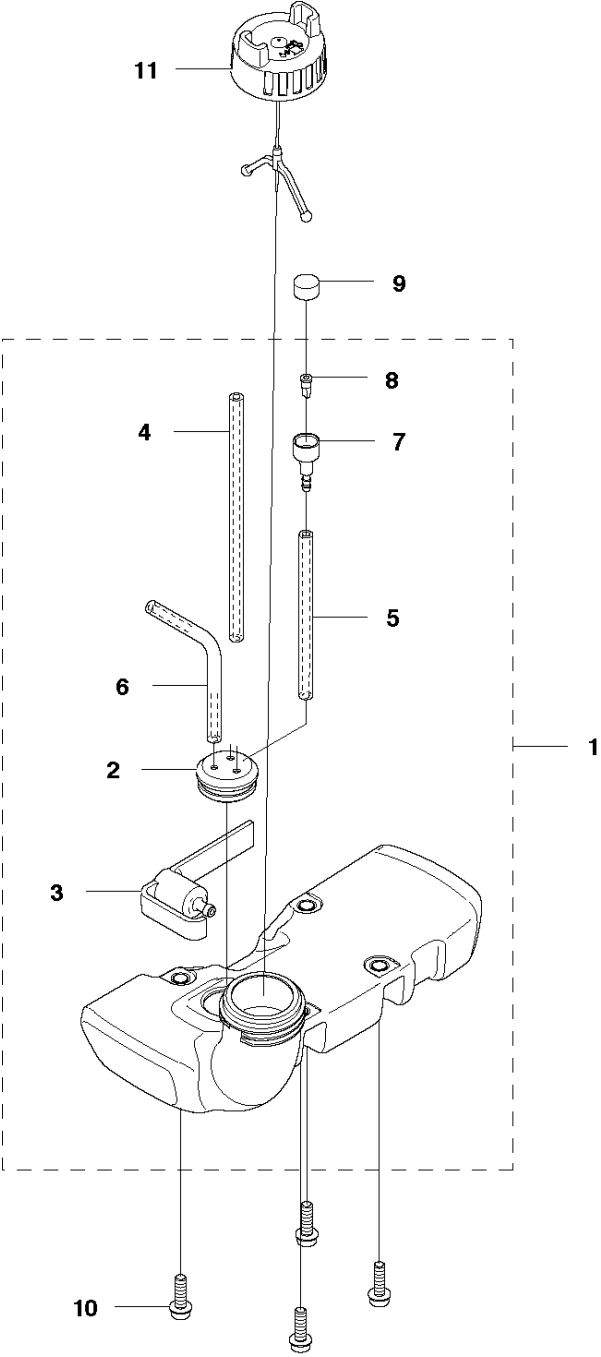

D 122LK
FUEL TANK

FUEL TANK

122 LK, 967252801

Ref	Part No	Description	Remark	QTY KIT	
1	577 04 48-01	FUEL TANK		1	
2	574 26 30-01	GROMMET		1	1
3	574 60 39-01	FUEL FILTER		1	1
4	574 60 02-02	HOSE	150mm	1	1
5	574 60 01-01	HOSE	155mm	1	1
6	578 97 56-03	FUEL HOSE	225mm	1	1
7	575 48 44-01	VALVE HOUSING		1	1
8	575 48 45-01	VALVE NIPPLE		1	1
9	575 48 46-01	FILTER		1	
10	525 75 51-01	SCREW ITXSCFM		4	
11	544 88 97-01	TANK CAP		1