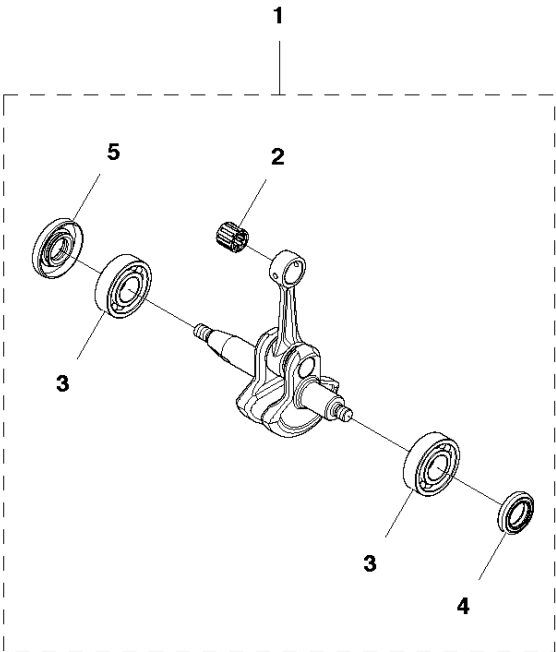

L 122LK
CRANK SHAFT

CRANKSHAFT

122 LK, 967252801

Ref	Part No	Description	Remark	QTY KIT	
1	577 38 05-01	CRANKSHAFT		1	
2	575 50 49-01	NEEDLE BEARING		1	1
3	738 21 01-10	BALL BEARING		2	1
4	503 26 02-02	SEALING RING		1	1
5	574 48 20-01	RADIAL SEAL		1	1