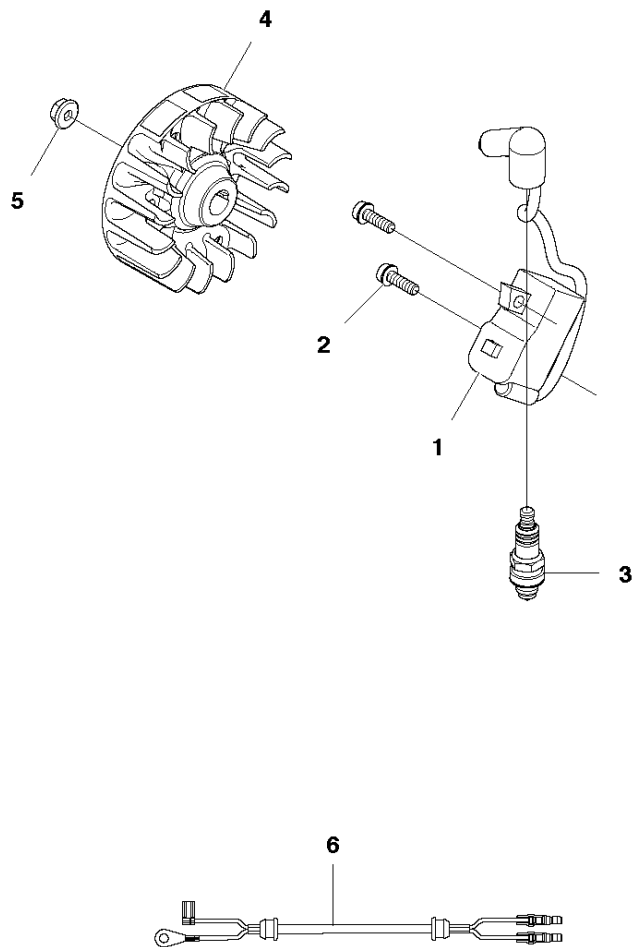

J 122LK
IGNITION SYSTEM

IGNITION SYSTEM

122 LK, 967252801

Ref	Part No	Description	Remark	QTY KIT
1	574 37 55-01	IGNITION MODULE		1
2	525 75 51-01	SCREW ITXSCFM		2
3	590 71 02-01	SPARK PLUG		1
4	537 24 96-02	FLYWHEEL		1
5	731 71 16-51	HEXAGON NUT FLANGE		1
6	574 48 89-01	SHORT CIRCUIT CABLE		1