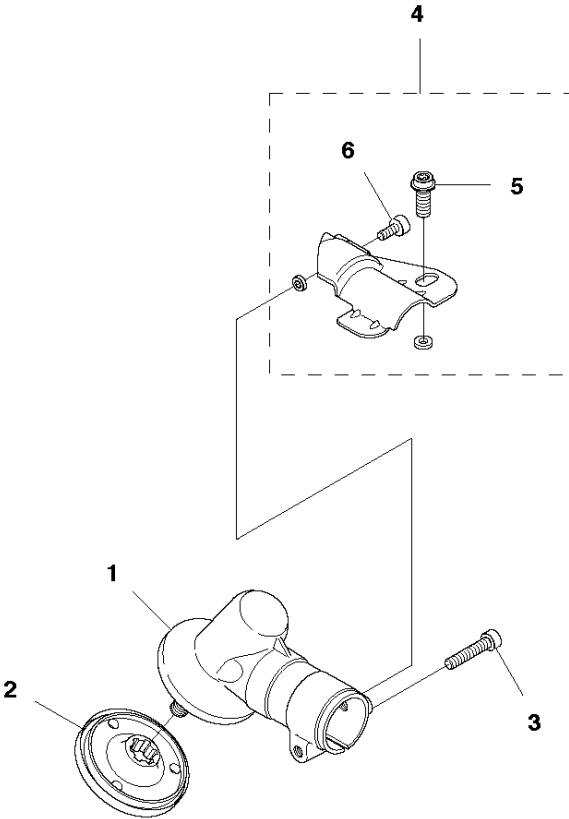

# SPARE PARTS LIST

TRIMMERS/EDGERS

122 LK, 967252801

**N** 122LK  
ACCESSORIES

## ACCESSORIES

122 LK, 967252801

Ref	Part No	Description	Remark	QTY	KIT
1	545 03 09-01	COMBI GUARD		1	
2	574 52 34-01	KNIFE		1	1
3	530 01 58-14	SCREW		2	1
4	575 73 82-01	COMBINATION WRENCH		1	

**A** 122LK  
BEVEL GEAR

## CARBURETOR &amp; AIR FILTER

122 LK, 967252801

Ref	Part No	Description	Remark	QTY KIT
1	576 88 73-01	FILTER HOLDER ASSY		1
2	524 85 37-01	CHOKE BUTTON		1
3	574 24 27-01	AIR FILTER		1
4	524 85 38-01	FILTER COVER		1
5	537 21 32-09	KNOB		1
6	573 92 58-01	SCREW ITXSCFT		1
7	573 92 58-02	SCREW ITXSCFT		2
8	581 73 43-01	CARBURETTOR		1
9	522 91 12-01	INSULATION WALL		1
10	522 91 85-01	GASKET		1
11	525 76 09-04	SCREW ITXSCM		4
12	525 54 85-01	GASKET		1
13	588 98 60-01	KIT		1