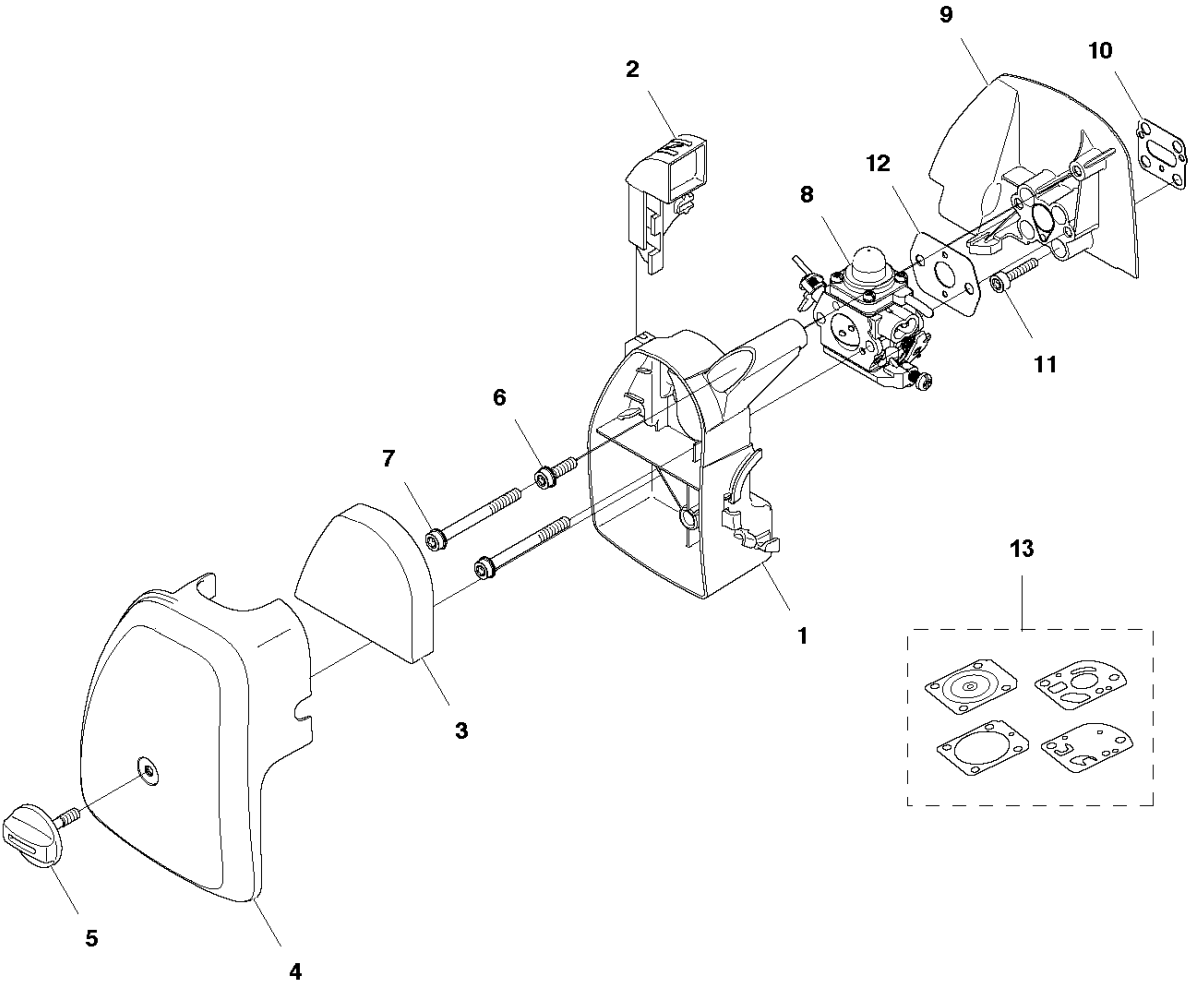

# SPARE PARTS LIST

TRIMMERS/EDGERS

122 LK, 967252801

**N** 122LK  
ACCESSORIES

## ACCESSORIES

122 LK, 967252801

Ref	Part No	Description	Remark	QTY	KIT
1	545 03 09-01	COMBI GUARD		1	
2	574 52 34-01	KNIFE		1	1
3	530 01 58-14	SCREW		2	1
4	575 73 82-01	COMBINATION WRENCH		1	

**A** 122LK  
BEVEL GEAR

BEVEL GEAR

122 LK, 967252801

Ref	Part No	Description	Remark	QTY KIT	
1	530 09 62-95	BEVEL GEAR		1	
2	537 23 49-01	DRIVER ASSY		1	
3	530 01 60-14	SCREW		1	
4	575 72 57-01	BRACKET		1	
5	522 75 19-01	SCREW ITXSCFM		1	4
6	577 74 59-01	SCREW ITXSCT		1	4

## CARBURETOR &amp; AIR FILTER

122 LK, 967252801

Ref	Part No	Description	Remark	QTY KIT
1	576 88 73-01	FILTER HOLDER ASSY		1
2	524 85 37-01	CHOKE BUTTON		1
3	574 24 27-01	AIR FILTER		1
4	524 85 38-01	FILTER COVER		1
5	537 21 32-09	KNOB		1
6	573 92 58-01	SCREW ITXSCFT		1
7	573 92 58-02	SCREW ITXSCFT		2
8	581 73 43-01	CARBURETTOR		1
9	522 91 12-01	INSULATION WALL		1
10	522 91 85-01	GASKET		1
11	525 76 09-04	SCREW ITXSCM		4
12	525 54 85-01	GASKET		1
13	588 98 60-01	KIT		1