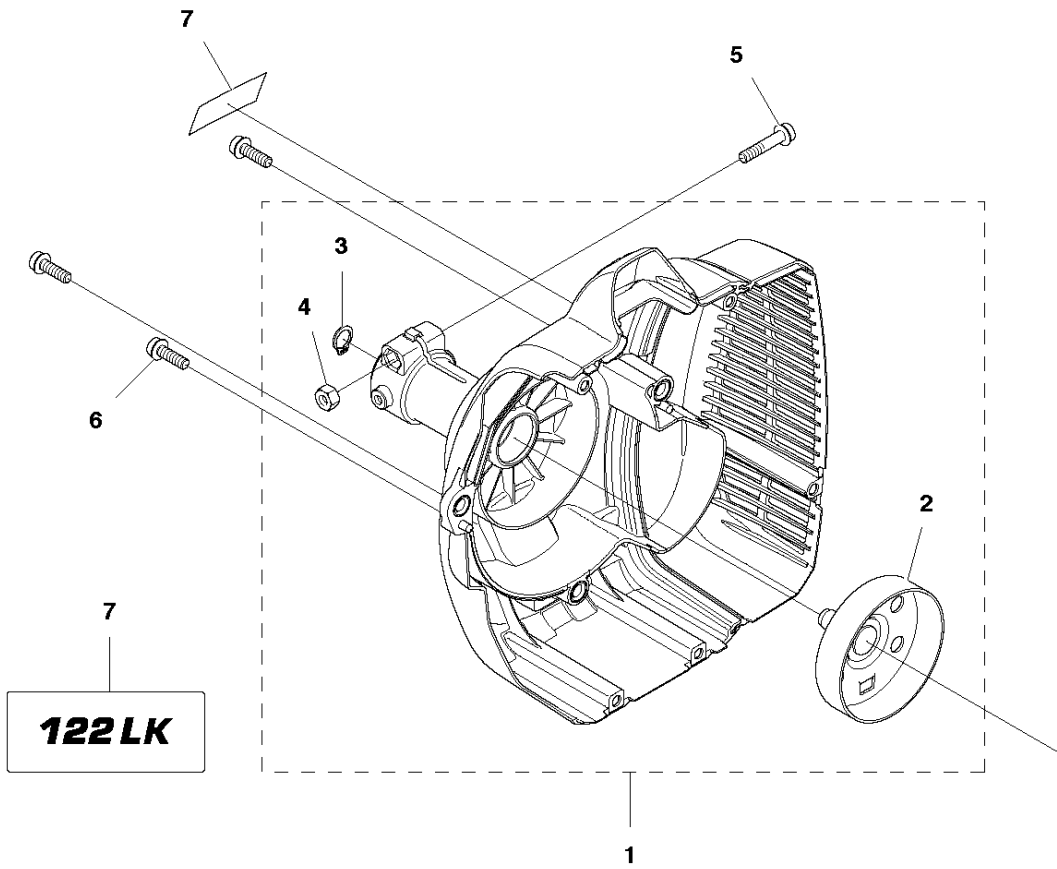

E 122LK
CLUTCH

CLUTCH

122 LK, 967252801

Ref	Part No	Description	Remark	QTY	KIT
1	574 79 42-01	CLUTCH COVER ASSY		1	
2	525 59 37-01	CLUTCH DRUM ASSY		1	1
3	735 31 12-00	CIRCLIP		1	1
4	731 23 14-01	HEXAGON NUT		1	1
5	525 75 51-04	SCREW ITXSCFM		1	
6	525 75 51-01	SCREW ITXSCFM		3	
7	575 38 04-04	DECAL		1	
8	537 03 22-01	CLUTCH ASSY		1	
9	503 81 60-01	CLUTCH SPRING		1	8
10	537 04 68-02	WASHER		1	
11	537 04 67-02	WASHER		1	
12	503 84 29-02	SCREW		2