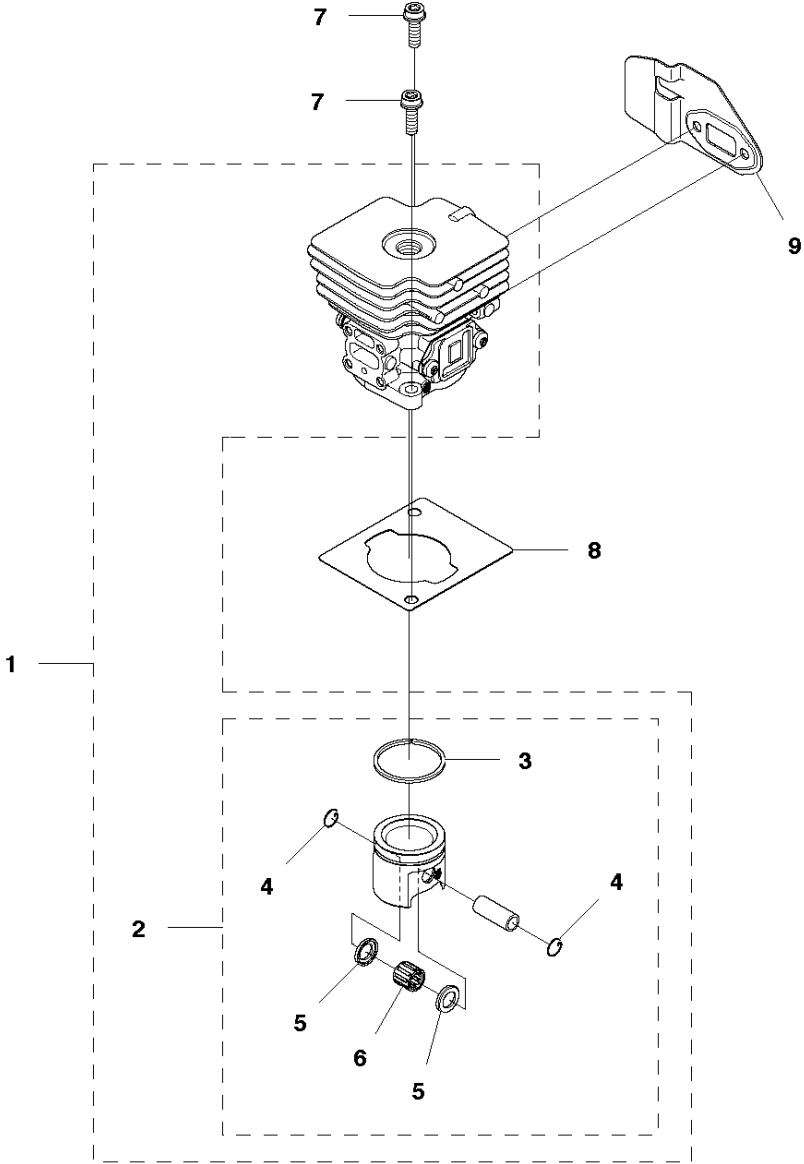

K 122LK
CYLINDER & PISTON

CYLINDER PISTON

122 LK, 967252801

Ref	Part No	Description	Remark	QTY KIT	
1	577 38 03-01	CYLINDER			
2	510 22 36-02	PISTON ASSY		1	1
3	505 15 58-01	PISTON RING		1	1,2
4	737 44 08-00	CIRCLIP		2	1,2
5	525 57 77-01	WASHER		2	1,2
6	575 50 49-01	NEEDLE BEARING		1	1,2
7	525 75 51-02	SCREW ITXSCFM		2	
8	522 91 84-01	GASKET		1	
9	522 99 74-01	AIR CONDUCTOR		1