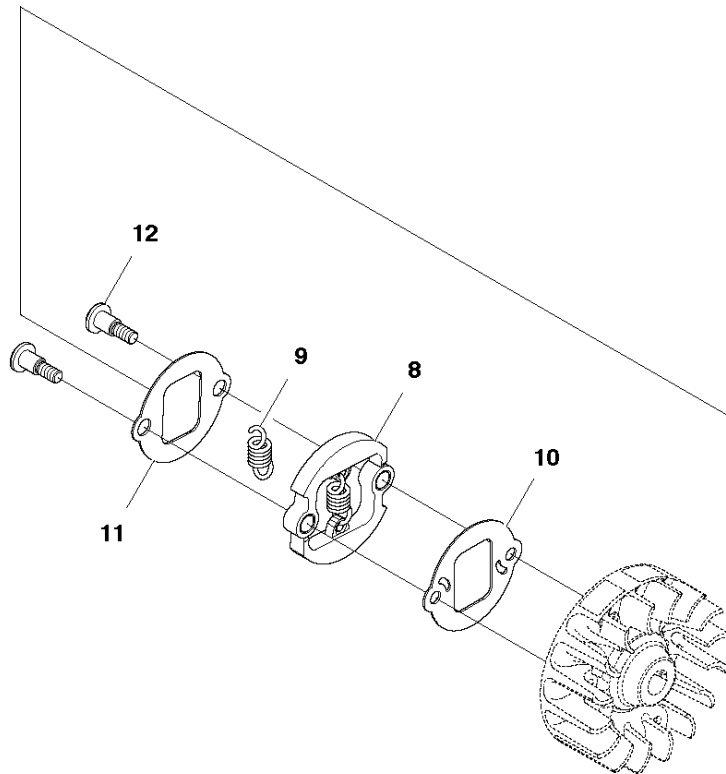

E 122LK
CLUTCH

CLUTCH

122 LK, 967252801

Ref	Part No	Description	Remark	QTY	KIT
1	574 79 42-01	CLUTCH COVER ASSY		1	
2	525 59 37-01	CLUTCH DRUM ASSY		1	1
3	735 31 12-00	CIRCLIP		1	1
4	731 23 14-01	HEXAGON NUT		1	1
5	525 75 51-04	SCREW ITXSCFM		1	
6	525 75 51-01	SCREW ITXSCFM		3	
7	575 38 04-04	DECAL		1	
8	537 03 22-01	CLUTCH ASSY		1	
9	503 81 60-01	CLUTCH SPRING		1	8
10	537 04 68-02	WASHER		1	
11	537 04 67-02	WASHER		1	
12	503 84 29-02	SCREW		2